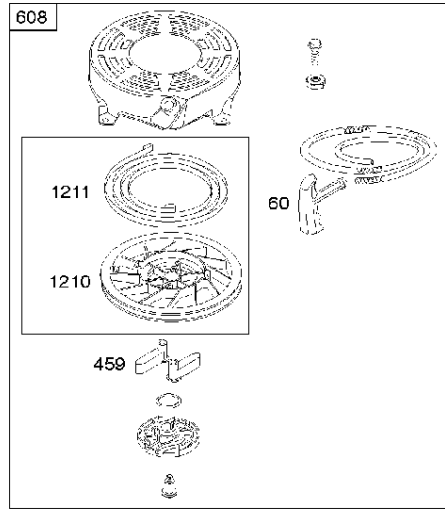

Carburetor

BRIGGS & STRATTON ENGINES, 126T026706H1, 2017-01

Ref	Part No	Description	Remark	QTY KIT
125B	585 47 54-01	CARBURETTOR	799866	1

WARNING LABEL

REPAIR MANUAL

Cylinder

BRIGGS & STRATTON ENGINES, 126T026706H1, 2017-01

Ref	Part No	Description	Remark	QTY KIT
16	589 66 98-82	CRANKSHAFT	797020	1
24	582 28 90-90	WOODRUFF KEY	222698S	1
25	589 66 98-89	PISTON	799063	1
25	585 39 26-01	PISTON	590404	1
29	585 39 27-01	CONNECTING ROD	797306	1
46	585 39 30-01	CAMSHAFT	691449	1
50A	589 79 27-01	MANIFOLD	794305	1
337	582 31 23-71	SPARK PLUG CAP	796112S	1
337	589 66 98-40	SPARK PLUG	593941	1
635	582 31 35-85	SPARK PLUG CAP	66538S	1
N/A	589 66 98-12	KEY	Flywheel, Workshop package, 4181	10
N/A	589 66 98-07	KEY	Flywheel, Workshop package, 4144	50

Fuel system

BRIGGS & STRATTON ENGINES, 126T026706H1, 2017-01

Ref	Part No	Description	Remark	QTY KIT
187	576 92 09-01	FUEL HOSE	791766	1
240	584 96 03-01	FUEL FILTER	298090S	1
601	582 28 77-32	CLAMP	791850	1
957	585 35 48-01	FUEL TANK	799585	1
957A	584 95 80-01	CAP	692046	1
958	584 95 81-01	VALVE	698183	1
N/A	589 66 98-02	FUEL FILTER	Workshop package, 4105	5

Gasket kit

BRIGGS & STRATTON ENGINES, 126T026706H1, 2017-01

Ref	Part No	Description	Remark	QTY KIT
309	585 39 25-01	ELECTRIC STARTER	799045	1
358	585 39 16-01	GASKET KIT	590508	1
783	584 95 97-01	GEAR	795099	1
937A	585 35 58-01	GEAR	799420	1
1095	585 39 15-01	GASKET KIT	590507	1