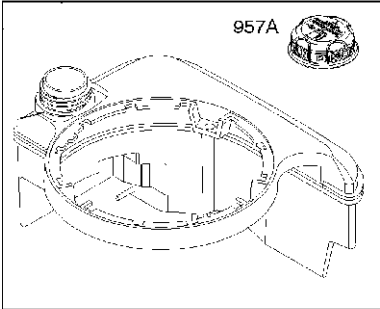

Carburetor

BRIGGS & STRATTON ENGINES, 126T026706H1, 2017-01

Ref	Part No	Description	Remark	QTY KIT
125B	585 47 54-01	CARBURETTOR	799866	1

WARNING LABEL

REPAIR MANUAL

Cylinder

BRIGGS & STRATTON ENGINES, 126T026706H1, 2017-01

Ref	Part No	Description	Remark	QTY KIT
16	589 66 98-82	CRANKSHAFT	797020	1
24	582 28 90-90	WOODRUFF KEY	222698S	1
25	589 66 98-89	PISTON	799063	1
25	585 39 26-01	PISTON	590404	1
29	585 39 27-01	CONNECTING ROD	797306	1
46	585 39 30-01	CAMSHAFT	691449	1
50A	589 79 27-01	MANIFOLD	794305	1
337	582 31 23-71	SPARK PLUG CAP	796112S	1
337	589 66 98-40	SPARK PLUG	593941	1
635	582 31 35-85	SPARK PLUG CAP	66538S	1
N/A	589 66 98-12	KEY	Flywheel, Workshop package, 4181	10
N/A	589 66 98-07	KEY	Flywheel, Workshop package, 4144	50