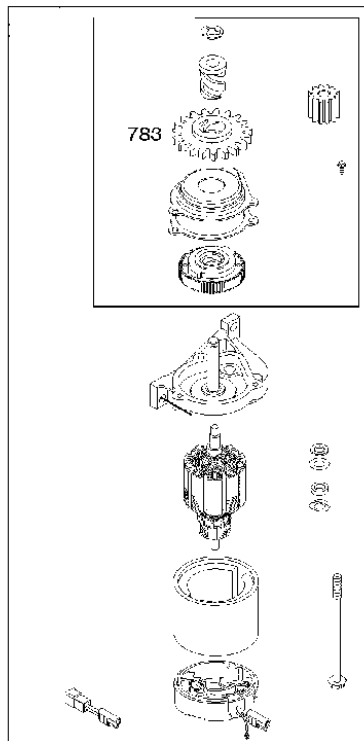

SPARE PARTS LIST

ENGINES & TRANSMISSIONS

BRIGGS & STRATTON ENGINES,
126T026706H1, 2017-01

Air filter

BRIGGS & STRATTON ENGINES, 126T026706H1, 2017-01

Ref	Part No	Description	Remark	QTY KIT
291	582 31 28-62	THERMOSTAT	593208	1
445A	585 39 02-01	AIR FILTER	491588S	1
535	585 39 03-01	PREFILTER	493537S	1
976	589 66 98-86	PURGE	694395	1
N/A	589 66 98-08	FILTER	Pre, Workshop package, 4147	5
N/A	589 66 98-01	AIR FILTER	Workshop package, 4101	5
N/A	589 66 98-98	SERVICE KIT	Tune up kit, Workshop package, 992233	1

Carburetor

BRIGGS & STRATTON ENGINES, 126T026706H1, 2017-01

Ref	Part No	Description	Remark	QTY KIT
125B	585 47 54-01	CARBURETTOR	799866	1

WARNING LABEL

REPAIR MANUAL

Cylinder

BRIGGS & STRATTON ENGINES, 126T026706H1, 2017-01

Ref	Part No	Description	Remark	QTY KIT
16	589 66 98-82	CRANKSHAFT	797020	1
24	582 28 90-90	WOODRUFF KEY	222698S	1
25	589 66 98-89	PISTON	799063	1
25	585 39 26-01	PISTON	590404	1
29	585 39 27-01	CONNECTING ROD	797306	1
46	585 39 30-01	CAMSHAFT	691449	1
50A	589 79 27-01	MANIFOLD	794305	1
337	582 31 23-71	SPARK PLUG CAP	796112S	1
337	589 66 98-40	SPARK PLUG	593941	1
635	582 31 35-85	SPARK PLUG CAP	66538S	1
N/A	589 66 98-12	KEY	Flywheel, Workshop package, 4181	10
N/A	589 66 98-07	KEY	Flywheel, Workshop package, 4144	50

Fuel system

BRIGGS & STRATTON ENGINES, 126T026706H1, 2017-01

Ref	Part No	Description	Remark	QTY KIT
187	576 92 09-01	FUEL HOSE	791766	1
240	584 96 03-01	FUEL FILTER	298090S	1
601	582 28 77-32	CLAMP	791850	1
957	585 35 48-01	FUEL TANK	799585	1
957A	584 95 80-01	CAP	692046	1
958	584 95 81-01	VALVE	698183	1
N/A	589 66 98-02	FUEL FILTER	Workshop package, 4105	5