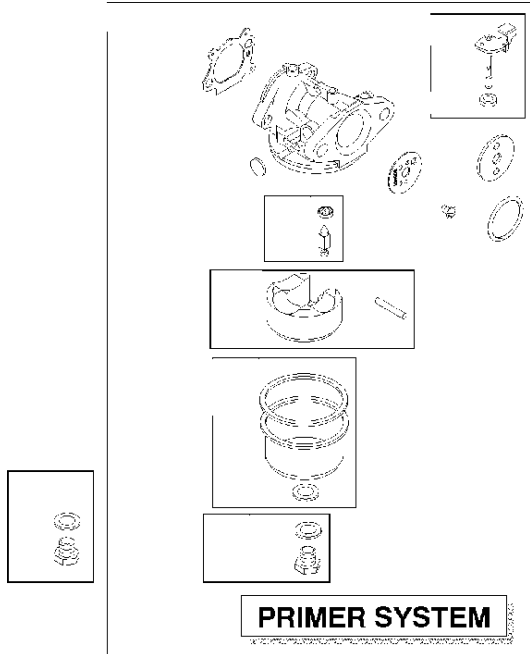

SPARE PARTS LIST

ENGINES & TRANSMISSIONS

BRIGGS & STRATTON ENGINES,
126T026706H1, 2017-01

Air filter

BRIGGS & STRATTON ENGINES, 126T026706H1, 2017-01

Ref	Part No	Description	Remark	QTY KIT
291	582 31 28-62	THERMOSTAT	593208	1
445A	585 39 02-01	AIR FILTER	491588S	1
535	585 39 03-01	PREFILTER	493537S	1
976	589 66 98-86	PURGE	694395	1
N/A	589 66 98-08	FILTER	Pre, Workshop package, 4147	5
N/A	589 66 98-01	AIR FILTER	Workshop package, 4101	5
N/A	589 66 98-98	SERVICE KIT	Tune up kit, Workshop package, 992233	1

Carburetor

BRIGGS & STRATTON ENGINES, 126T026706H1, 2017-01

Ref	Part No	Description	Remark	QTY KIT
125B	585 47 54-01	CARBURETTOR	799866	1

WARNING LABEL

REPAIR MANUAL

Cylinder

BRIGGS & STRATTON ENGINES, 126T026706H1, 2017-01

Ref	Part No	Description	Remark	QTY KIT
16	589 66 98-82	CRANKSHAFT	797020	1
24	582 28 90-90	WOODRUFF KEY	222698S	1
25	589 66 98-89	PISTON	799063	1
25	585 39 26-01	PISTON	590404	1
29	585 39 27-01	CONNECTING ROD	797306	1
46	585 39 30-01	CAMSHAFT	691449	1
50A	589 79 27-01	MANIFOLD	794305	1
337	582 31 23-71	SPARK PLUG CAP	796112S	1
337	589 66 98-40	SPARK PLUG	593941	1
635	582 31 35-85	SPARK PLUG CAP	66538S	1
N/A	589 66 98-12	KEY	Flywheel, Workshop package, 4181	10
N/A	589 66 98-07	KEY	Flywheel, Workshop package, 4144	50

Fuel system

BRIGGS & STRATTON ENGINES, 126T026706H1, 2017-01

Ref	Part No	Description	Remark	QTY KIT
187	576 92 09-01	FUEL HOSE	791766	1
240	584 96 03-01	FUEL FILTER	298090S	1
601	582 28 77-32	CLAMP	791850	1
957	585 35 48-01	FUEL TANK	799585	1
957A	584 95 80-01	CAP	692046	1
958	584 95 81-01	VALVE	698183	1
N/A	589 66 98-02	FUEL FILTER	Workshop package, 4105	5