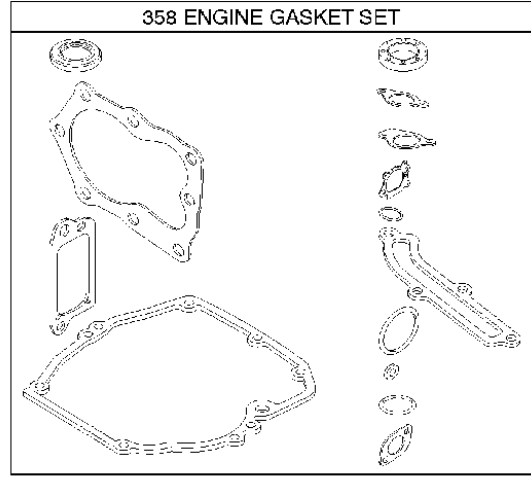

Gasket kit

BRIGGS & STRATTON ENGINES, 126T026706H1, 2017-01

Ref	Part No	Description	Remark	QTY KIT
309	585 39 25-01	ELECTRIC STARTER	799045	1
358	585 39 16-01	GASKET KIT	590508	1
783	584 95 97-01	GEAR	795099	1
937A	585 35 58-01	GEAR	799420	1
1095	585 39 15-01	GASKET KIT	590507	1