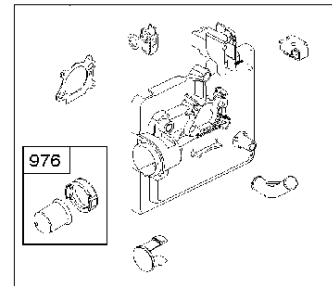

SPARE PARTS LIST

ENGINES & TRANSMISSIONS

BRIGGS & STRATTON ENGINES,
126T026706H1, 2017-01

Air filter

BRIGGS & STRATTON ENGINES, 126T026706H1, 2017-01

Ref	Part No	Description	Remark	QTY KIT
291	582 31 28-62	THERMOSTAT	593208	1
445A	585 39 02-01	AIR FILTER	491588S	1
535	585 39 03-01	PREFILTER	493537S	1
976	589 66 98-86	PURGE	694395	1
N/A	589 66 98-08	FILTER	Pre, Workshop package, 4147	5
N/A	589 66 98-01	AIR FILTER	Workshop package, 4101	5
N/A	589 66 98-98	SERVICE KIT	Tune up kit, Workshop package, 992233	1

Carburetor

BRIGGS & STRATTON ENGINES, 126T026706H1, 2017-01

Ref	Part No	Description	Remark	QTY KIT
125B	585 47 54-01	CARBURETTOR	799866	1

WARNING LABEL

REPAIR MANUAL

Cylinder

BRIGGS & STRATTON ENGINES, 126T026706H1, 2017-01

Ref	Part No	Description	Remark	QTY KIT
16	589 66 98-82	CRANKSHAFT	797020	1
24	582 28 90-90	WOODRUFF KEY	222698S	1
25	589 66 98-89	PISTON	799063	1
25	585 39 26-01	PISTON	590404	1
29	585 39 27-01	CONNECTING ROD	797306	1
46	585 39 30-01	CAMSHAFT	691449	1
50A	589 79 27-01	MANIFOLD	794305	1
337	582 31 23-71	SPARK PLUG CAP	796112S	1
337	589 66 98-40	SPARK PLUG	593941	1
635	582 31 35-85	SPARK PLUG CAP	66538S	1
N/A	589 66 98-12	KEY	Flywheel, Workshop package, 4181	10
N/A	589 66 98-07	KEY	Flywheel, Workshop package, 4144	50