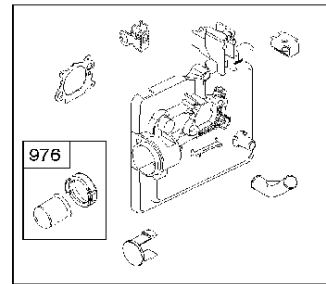

SPARE PARTS LIST

ENGINES & TRANSMISSIONS

BRIGGS & STRATTON ENGINES,
126T026706H1, 2017-01

Air filter

BRIGGS & STRATTON ENGINES, 126T026706H1, 2017-01

Ref	Part No	Description	Remark	QTY KIT
291	582 31 28-62	THERMOSTAT	593208	1
445A	585 39 02-01	AIR FILTER	491588S	1
535	585 39 03-01	PREFILTER	493537S	1
976	589 66 98-86	PURGE	694395	1
N/A	589 66 98-08	FILTER	Pre, Workshop package, 4147	5
N/A	589 66 98-01	AIR FILTER	Workshop package, 4101	5
N/A	589 66 98-98	SERVICE KIT	Tune up kit, Workshop package, 992233	1

Carburetor

BRIGGS & STRATTON ENGINES, 126T026706H1, 2017-01

Ref	Part No	Description	Remark	QTY KIT
125B	585 47 54-01	CARBURETTOR	799866	1

WARNING LABEL

REPAIR MANUAL

Cylinder

BRIGGS & STRATTON ENGINES, 126T026706H1, 2017-01

Ref	Part No	Description	Remark	QTY KIT
16	589 66 98-82	CRANKSHAFT	797020	1
24	582 28 90-90	WOODRUFF KEY	222698S	1
25	589 66 98-89	PISTON	799063	1
25	585 39 26-01	PISTON	590404	1
29	585 39 27-01	CONNECTING ROD	797306	1
46	585 39 30-01	CAMSHAFT	691449	1
50A	589 79 27-01	MANIFOLD	794305	1
337	582 31 23-71	SPARK PLUG CAP	796112S	1
337	589 66 98-40	SPARK PLUG	593941	1
635	582 31 35-85	SPARK PLUG CAP	66538S	1
N/A	589 66 98-12	KEY	Flywheel, Workshop package, 4181	10
N/A	589 66 98-07	KEY	Flywheel, Workshop package, 4144	50

Fuel system

BRIGGS & STRATTON ENGINES, 126T026706H1, 2017-01

Ref	Part No	Description	Remark	QTY KIT
187	576 92 09-01	FUEL HOSE	791766	1
240	584 96 03-01	FUEL FILTER	298090S	1
601	582 28 77-32	CLAMP	791850	1
957	585 35 48-01	FUEL TANK	799585	1
957A	584 95 80-01	CAP	692046	1
958	584 95 81-01	VALVE	698183	1
N/A	589 66 98-02	FUEL FILTER	Workshop package, 4105	5