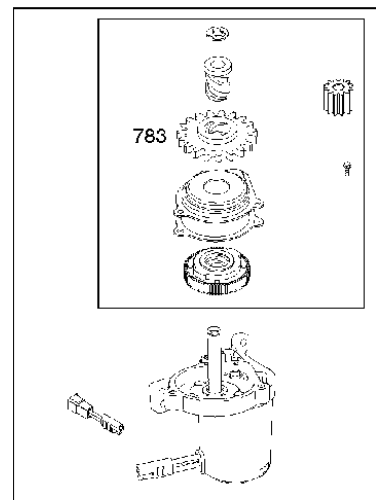

SPARE PARTS LIST

ENGINES & TRANSMISSIONS

BRIGGS & STRATTON ENGINES,
126T026706H1, 2017-01

Air filter

BRIGGS & STRATTON ENGINES, 126T026706H1, 2017-01

Ref	Part No	Description	Remark	QTY KIT
291	582 31 28-62	THERMOSTAT	593208	1
445A	585 39 02-01	AIR FILTER	491588S	1
535	585 39 03-01	PREFILTER	493537S	1
976	589 66 98-86	PURGE	694395	1
N/A	589 66 98-08	FILTER	Pre, Workshop package, 4147	5
N/A	589 66 98-01	AIR FILTER	Workshop package, 4101	5
N/A	589 66 98-98	SERVICE KIT	Tune up kit, Workshop package, 992233	1

Carburetor

BRIGGS & STRATTON ENGINES, 126T026706H1, 2017-01

Ref	Part No	Description	Remark	QTY KIT
125B	585 47 54-01	CARBURETTOR	799866	1

WARNING LABEL

REPAIR MANUAL

Cylinder

BRIGGS & STRATTON ENGINES, 126T026706H1, 2017-01

Ref	Part No	Description	Remark	QTY KIT
16	589 66 98-82	CRANKSHAFT	797020	1
24	582 28 90-90	WOODRUFF KEY	222698S	1
25	589 66 98-89	PISTON	799063	1
25	585 39 26-01	PISTON	590404	1
29	585 39 27-01	CONNECTING ROD	797306	1
46	585 39 30-01	CAMSHAFT	691449	1
50A	589 79 27-01	MANIFOLD	794305	1
337	582 31 23-71	SPARK PLUG CAP	796112S	1
337	589 66 98-40	SPARK PLUG	593941	1
635	582 31 35-85	SPARK PLUG CAP	66538S	1
N/A	589 66 98-12	KEY	Flywheel, Workshop package, 4181	10
N/A	589 66 98-07	KEY	Flywheel, Workshop package, 4144	50

Fuel system

BRIGGS & STRATTON ENGINES, 126T026706H1, 2017-01

Ref	Part No	Description	Remark	QTY KIT
187	576 92 09-01	FUEL HOSE	791766	1
240	584 96 03-01	FUEL FILTER	298090S	1
601	582 28 77-32	CLAMP	791850	1
957	585 35 48-01	FUEL TANK	799585	1
957A	584 95 80-01	CAP	692046	1
958	584 95 81-01	VALVE	698183	1
N/A	589 66 98-02	FUEL FILTER	Workshop package, 4105	5