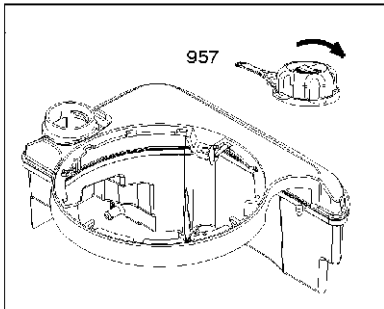

Carburetor

BRIGGS & STRATTON ENGINES, 126T026706H1, 2017-01

Ref	Part No	Description	Remark	QTY KIT
125B	585 47 54-01	CARBURETTOR	799866	1

WARNING LABEL

REPAIR MANUAL

Cylinder

BRIGGS & STRATTON ENGINES, 126T026706H1, 2017-01

Ref	Part No	Description	Remark	QTY KIT
16	589 66 98-82	CRANKSHAFT	797020	1
24	582 28 90-90	WOODRUFF KEY	222698S	1
25	589 66 98-89	PISTON	799063	1
25	585 39 26-01	PISTON	590404	1
29	585 39 27-01	CONNECTING ROD	797306	1
46	585 39 30-01	CAMSHAFT	691449	1
50A	589 79 27-01	MANIFOLD	794305	1
337	582 31 23-71	SPARK PLUG CAP	796112S	1
337	589 66 98-40	SPARK PLUG	593941	1
635	582 31 35-85	SPARK PLUG CAP	66538S	1
N/A	589 66 98-12	KEY	Flywheel, Workshop package, 4181	10
N/A	589 66 98-07	KEY	Flywheel, Workshop package, 4144	50