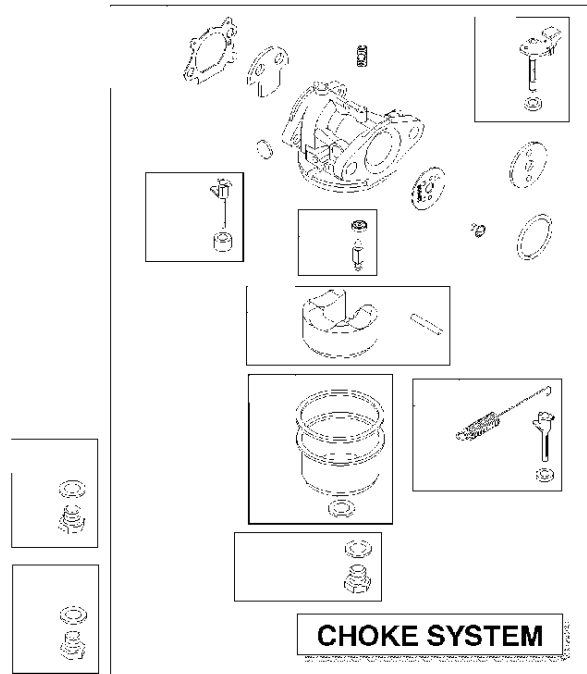

SPARE PARTS LIST

ENGINES & TRANSMISSIONS

BRIGGS & STRATTON ENGINES,
126T026706H1, 2017-01

Air filter

BRIGGS & STRATTON ENGINES, 126T026706H1, 2017-01

Ref	Part No	Description	Remark	QTY KIT
291	582 31 28-62	THERMOSTAT	593208	1
445A	585 39 02-01	AIR FILTER	491588S	1
535	585 39 03-01	PREFILTER	493537S	1
976	589 66 98-86	PURGE	694395	1
N/A	589 66 98-08	FILTER	Pre, Workshop package, 4147	5
N/A	589 66 98-01	AIR FILTER	Workshop package, 4101	5
N/A	589 66 98-98	SERVICE KIT	Tune up kit, Workshop package, 992233	1

Carburetor

BRIGGS & STRATTON ENGINES, 126T026706H1, 2017-01

Ref	Part No	Description	Remark	QTY KIT
125B	585 47 54-01	CARBURETTOR	799866	1

WARNING LABEL

REPAIR MANUAL

Cylinder

BRIGGS & STRATTON ENGINES, 126T026706H1, 2017-01

Ref	Part No	Description	Remark	QTY KIT
16	589 66 98-82	CRANKSHAFT	797020	1
24	582 28 90-90	WOODRUFF KEY	222698S	1
25	589 66 98-89	PISTON	799063	1
25	585 39 26-01	PISTON	590404	1
29	585 39 27-01	CONNECTING ROD	797306	1
46	585 39 30-01	CAMSHAFT	691449	1
50A	589 79 27-01	MANIFOLD	794305	1
337	582 31 23-71	SPARK PLUG CAP	796112S	1
337	589 66 98-40	SPARK PLUG	593941	1
635	582 31 35-85	SPARK PLUG CAP	66538S	1
N/A	589 66 98-12	KEY	Flywheel, Workshop package, 4181	10
N/A	589 66 98-07	KEY	Flywheel, Workshop package, 4144	50