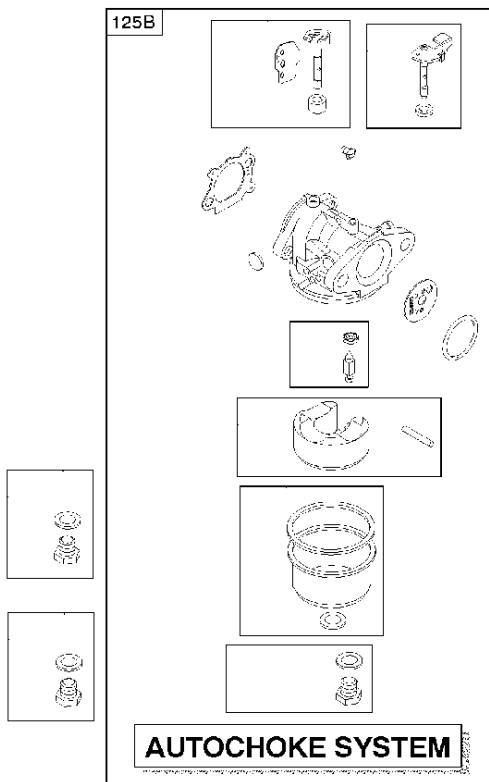

SPARE PARTS LIST

ENGINES & TRANSMISSIONS

BRIGGS & STRATTON ENGINES,
126T026706H1, 2017-01

Air filter

BRIGGS & STRATTON ENGINES, 126T026706H1, 2017-01

Ref	Part No	Description	Remark	QTY KIT
291	582 31 28-62	THERMOSTAT	593208	1
445A	585 39 02-01	AIR FILTER	491588S	1
535	585 39 03-01	PREFILTER	493537S	1
976	589 66 98-86	PURGE	694395	1
N/A	589 66 98-08	FILTER	Pre, Workshop package, 4147	5
N/A	589 66 98-01	AIR FILTER	Workshop package, 4101	5
N/A	589 66 98-98	SERVICE KIT	Tune up kit, Workshop package, 992233	1

Carburetor

BRIGGS & STRATTON ENGINES, 126T026706H1, 2017-01

Ref	Part No	Description	Remark	QTY KIT
125B	585 47 54-01	CARBURETTOR	799866	1

WARNING LABEL

REPAIR MANUAL

Cylinder

BRIGGS & STRATTON ENGINES, 126T026706H1, 2017-01

Ref	Part No	Description	Remark	QTY KIT
16	589 66 98-82	CRANKSHAFT	797020	1
24	582 28 90-90	WOODRUFF KEY	222698S	1
25	589 66 98-89	PISTON	799063	1
25	585 39 26-01	PISTON	590404	1
29	585 39 27-01	CONNECTING ROD	797306	1
46	585 39 30-01	CAMSHAFT	691449	1
50A	589 79 27-01	MANIFOLD	794305	1
337	582 31 23-71	SPARK PLUG CAP	796112S	1
337	589 66 98-40	SPARK PLUG	593941	1
635	582 31 35-85	SPARK PLUG CAP	66538S	1
N/A	589 66 98-12	KEY	Flywheel, Workshop package, 4181	10
N/A	589 66 98-07	KEY	Flywheel, Workshop package, 4144	50