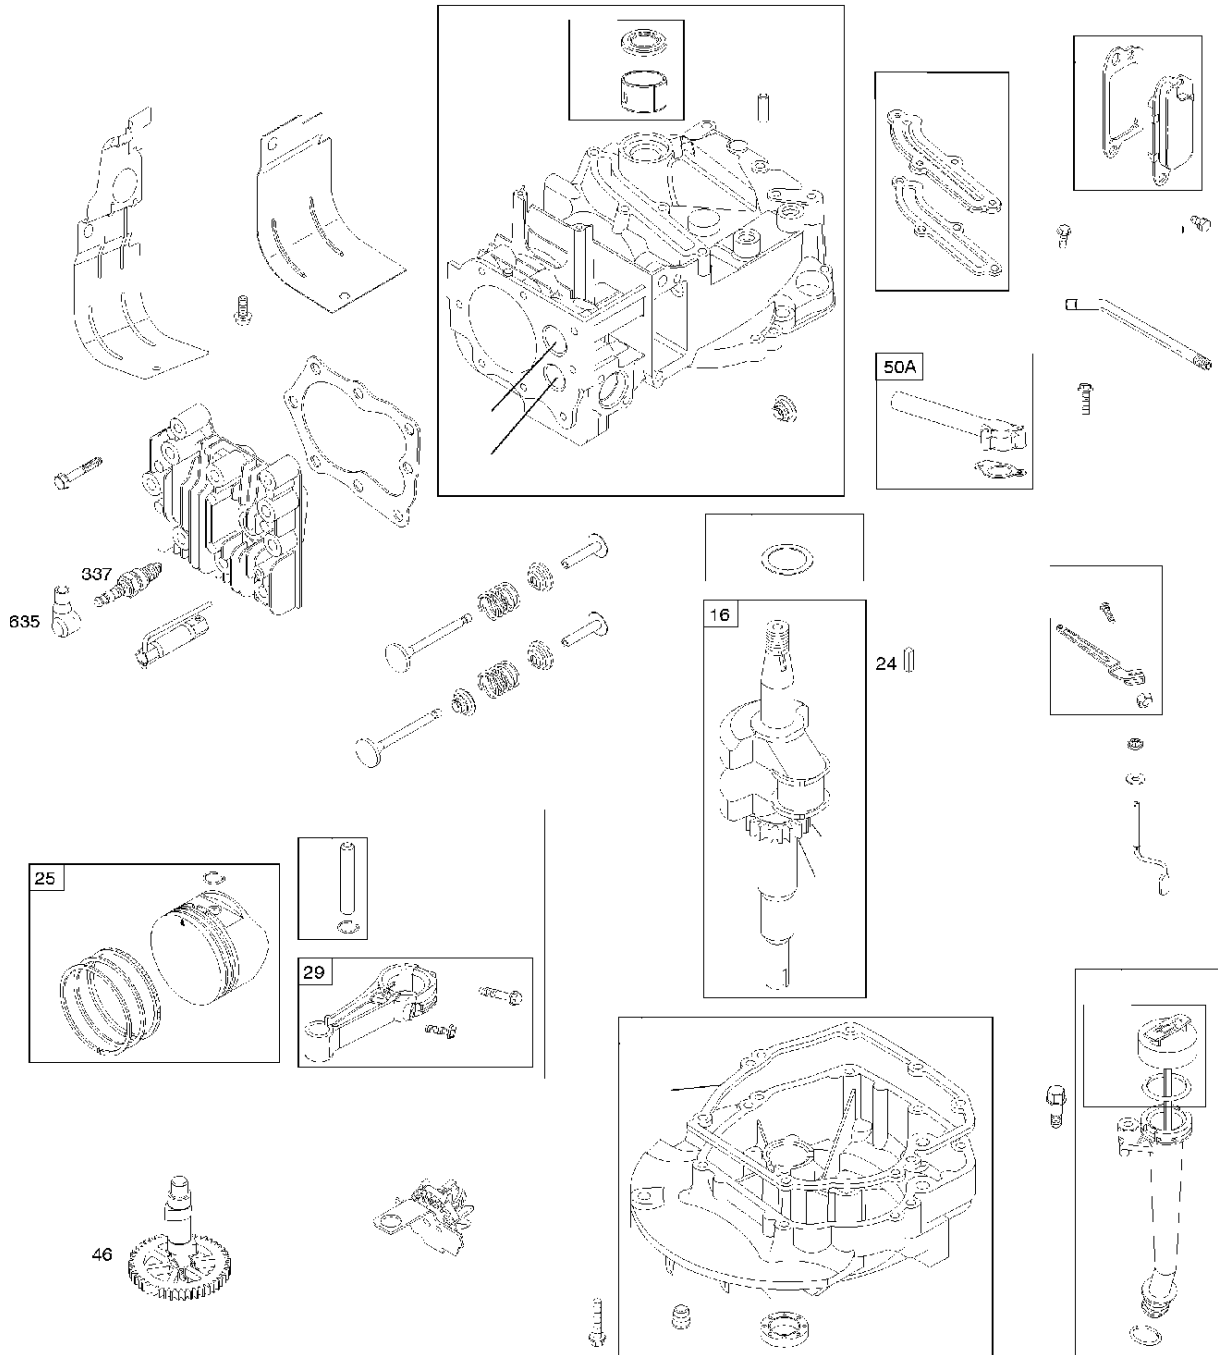

SPARE PARTS LIST

ENGINES & TRANSMISSIONS

BRIGGS & STRATTON ENGINES,
126T026706H1, 2017-01

Air filter

BRIGGS & STRATTON ENGINES, 126T026706H1, 2017-01

Ref	Part No	Description	Remark	QTY KIT
291	582 31 28-62	THERMOSTAT	593208	1
445A	585 39 02-01	AIR FILTER	491588S	1
535	585 39 03-01	PREFILTER	493537S	1
976	589 66 98-86	PURGE	694395	1
N/A	589 66 98-08	FILTER	Pre, Workshop package, 4147	5
N/A	589 66 98-01	AIR FILTER	Workshop package, 4101	5
N/A	589 66 98-98	SERVICE KIT	Tune up kit, Workshop package, 992233	1

Carburetor

BRIGGS & STRATTON ENGINES, 126T026706H1, 2017-01

Ref	Part No	Description	Remark	QTY KIT
125B	585 47 54-01	CARBURETTOR	799866	1

WARNING LABEL

REPAIR MANUAL

Cylinder

BRIGGS & STRATTON ENGINES, 126T026706H1, 2017-01

Ref	Part No	Description	Remark	QTY KIT
16	589 66 98-82	CRANKSHAFT	797020	1
24	582 28 90-90	WOODRUFF KEY	222698S	1
25	589 66 98-89	PISTON	799063	1
25	585 39 26-01	PISTON	590404	1
29	585 39 27-01	CONNECTING ROD	797306	1
46	585 39 30-01	CAMSHAFT	691449	1
50A	589 79 27-01	MANIFOLD	794305	1
337	582 31 23-71	SPARK PLUG CAP	796112S	1
337	589 66 98-40	SPARK PLUG	593941	1
635	582 31 35-85	SPARK PLUG CAP	66538S	1
N/A	589 66 98-12	KEY	Flywheel, Workshop package, 4181	10
N/A	589 66 98-07	KEY	Flywheel, Workshop package, 4144	50