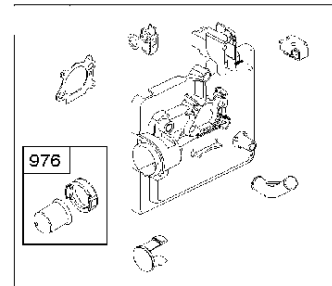

SPARE PARTS LIST

ENGINES & TRANSMISSIONS

BRIGGS & STRATTON ENGINES,
126T026837H1, 2017-01

Air filter

BRIGGS & STRATTON ENGINES, 126T026837H1, 2017-01

Ref	Part No	Description	Remark	QTY KIT
291	582 31 28-62	THERMOSTAT	593208	1
445A	585 39 02-01	AIR FILTER	491588S	1
535	585 39 03-01	PREFILTER	493537S	1
976	589 66 98-86	PURGE	694395	1
N/A	589 66 98-08	FILTER	Pre, Workshop package, 4147	5
N/A	589 66 98-01	AIR FILTER	Workshop package, 4101	5
N/A	589 66 98-98	SERVICE KIT	Tune up kit, Workshop package, 992233	1

Carburetor

BRIGGS & STRATTON ENGINES, 126T026837H1, 2017-01

Ref	Part No	Description	Remark	QTY KIT
125	585 47 55-01	CARBURETTOR	799868	1
125B	585 47 54-01	CARBURETTOR	799866	1

1319 WARNING LABEL

1330 REPAIR MANUAL

Cylinder

BRIGGS & STRATTON ENGINES, 126T026837H1, 2017-01

Ref	Part No	Description	Remark	QTY KIT
16	589 66 98-81	CRANKSHAFT	797019	1
24	582 28 90-90	WOODRUFF KEY	222698S	1
25	589 66 98-89	PISTON	799063	1
25	585 39 26-01	PISTON	590404	1
29	585 39 27-01	CONNECTING ROD	797306	1
46	585 39 30-01	CAMSHAFT	691449	1
50A	589 79 27-01	MANIFOLD	794305	1
337	582 31 23-71	SPARK PLUG CAP	796112S	1
337	589 66 98-40	SPARK PLUG	593941	1
635	582 31 35-85	SPARK PLUG CAP	66538S	1
N/A	589 66 98-12	KEY	Flywheel, Workshop package, 4181	10
N/A	589 66 98-07	KEY	Flywheel, Workshop package, 4144	50