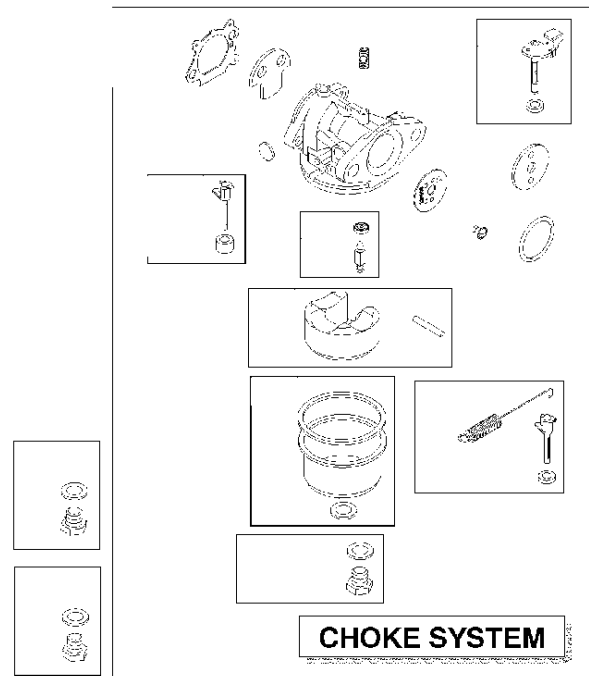

SPARE PARTS LIST

ENGINES & TRANSMISSIONS

BRIGGS & STRATTON ENGINES,
126T026837H1, 2017-01

Air filter

BRIGGS & STRATTON ENGINES, 126T026837H1, 2017-01

Ref	Part No	Description	Remark	QTY KIT
291	582 31 28-62	THERMOSTAT	593208	1
445A	585 39 02-01	AIR FILTER	491588S	1
535	585 39 03-01	PREFILTER	493537S	1
976	589 66 98-86	PURGE	694395	1
N/A	589 66 98-08	FILTER	Pre, Workshop package, 4147	5
N/A	589 66 98-01	AIR FILTER	Workshop package, 4101	5
N/A	589 66 98-98	SERVICE KIT	Tune up kit, Workshop package, 992233	1

Carburetor

BRIGGS & STRATTON ENGINES, 126T026837H1, 2017-01

Ref	Part No	Description	Remark	QTY KIT
125	585 47 55-01	CARBURETTOR	799868	1
125B	585 47 54-01	CARBURETTOR	799866	1

1319 WARNING LABEL

1330 REPAIR MANUAL

Cylinder

BRIGGS & STRATTON ENGINES, 126T026837H1, 2017-01

Ref	Part No	Description	Remark	QTY KIT
16	589 66 98-81	CRANKSHAFT	797019	1
24	582 28 90-90	WOODRUFF KEY	222698S	1
25	589 66 98-89	PISTON	799063	1
25	585 39 26-01	PISTON	590404	1
29	585 39 27-01	CONNECTING ROD	797306	1
46	585 39 30-01	CAMSHAFT	691449	1
50A	589 79 27-01	MANIFOLD	794305	1
337	582 31 23-71	SPARK PLUG CAP	796112S	1
337	589 66 98-40	SPARK PLUG	593941	1
635	582 31 35-85	SPARK PLUG CAP	66538S	1
N/A	589 66 98-12	KEY	Flywheel, Workshop package, 4181	10
N/A	589 66 98-07	KEY	Flywheel, Workshop package, 4144	50