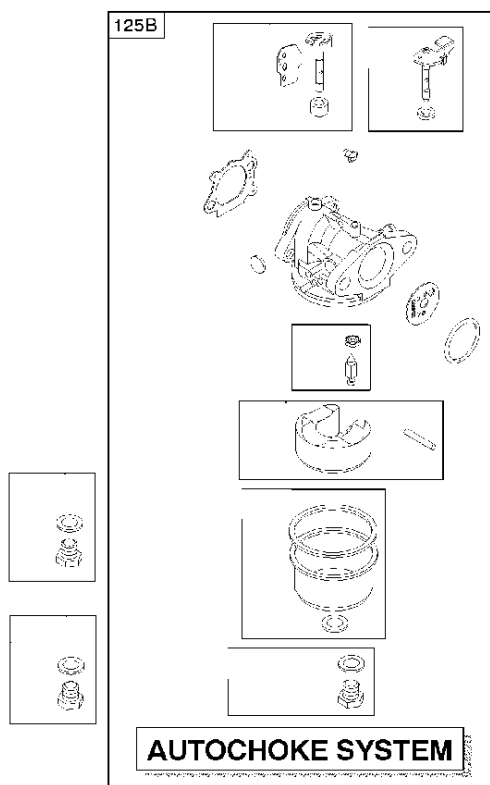

SPARE PARTS LIST

ENGINES & TRANSMISSIONS

BRIGGS & STRATTON ENGINES,
126T026837H1, 2017-01

Air filter

BRIGGS & STRATTON ENGINES, 126T026837H1, 2017-01

Ref	Part No	Description	Remark	QTY KIT
291	582 31 28-62	THERMOSTAT	593208	1
445A	585 39 02-01	AIR FILTER	491588S	1
535	585 39 03-01	PREFILTER	493537S	1
976	589 66 98-86	PURGE	694395	1
N/A	589 66 98-08	FILTER	Pre, Workshop package, 4147	5
N/A	589 66 98-01	AIR FILTER	Workshop package, 4101	5
N/A	589 66 98-98	SERVICE KIT	Tune up kit, Workshop package, 992233	1

Carburetor

BRIGGS & STRATTON ENGINES, 126T026837H1, 2017-01

Ref	Part No	Description	Remark	QTY KIT
125	585 47 55-01	CARBURETTOR	799868	1
125B	585 47 54-01	CARBURETTOR	799866	1

1319 WARNING LABEL

1330 REPAIR MANUAL

Cylinder

BRIGGS & STRATTON ENGINES, 126T026837H1, 2017-01

Ref	Part No	Description	Remark	QTY KIT
16	589 66 98-81	CRANKSHAFT	797019	1
24	582 28 90-90	WOODRUFF KEY	222698S	1
25	589 66 98-89	PISTON	799063	1
25	585 39 26-01	PISTON	590404	1
29	585 39 27-01	CONNECTING ROD	797306	1
46	585 39 30-01	CAMSHAFT	691449	1
50A	589 79 27-01	MANIFOLD	794305	1
337	582 31 23-71	SPARK PLUG CAP	796112S	1
337	589 66 98-40	SPARK PLUG	593941	1
635	582 31 35-85	SPARK PLUG CAP	66538S	1
N/A	589 66 98-12	KEY	Flywheel, Workshop package, 4181	10
N/A	589 66 98-07	KEY	Flywheel, Workshop package, 4144	50