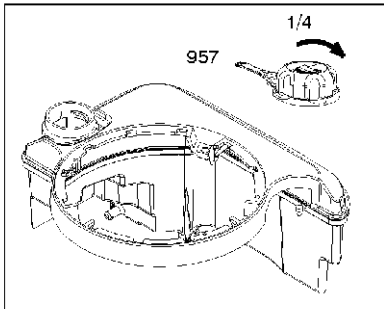

Carburetor

BRIGGS & STRATTON ENGINES, 126T026837H1, 2017-01

Ref	Part No	Description	Remark	QTY KIT
125	585 47 55-01	CARBURETTOR	799868	1
125B	585 47 54-01	CARBURETTOR	799866	1

1319 WARNING LABEL

1330 REPAIR MANUAL

Cylinder

BRIGGS & STRATTON ENGINES, 126T026837H1, 2017-01

Ref	Part No	Description	Remark	QTY KIT
16	589 66 98-81	CRANKSHAFT	797019	1
24	582 28 90-90	WOODRUFF KEY	222698S	1
25	589 66 98-89	PISTON	799063	1
25	585 39 26-01	PISTON	590404	1
29	585 39 27-01	CONNECTING ROD	797306	1
46	585 39 30-01	CAMSHAFT	691449	1
50A	589 79 27-01	MANIFOLD	794305	1
337	582 31 23-71	SPARK PLUG CAP	796112S	1
337	589 66 98-40	SPARK PLUG	593941	1
635	582 31 35-85	SPARK PLUG CAP	66538S	1
N/A	589 66 98-12	KEY	Flywheel, Workshop package, 4181	10
N/A	589 66 98-07	KEY	Flywheel, Workshop package, 4144	50