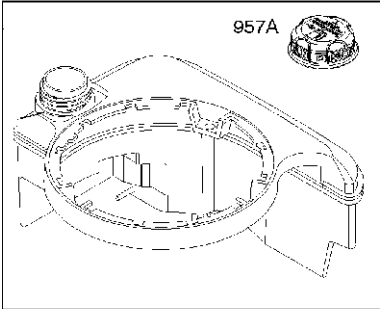

Carburetor

BRIGGS & STRATTON ENGINES, 126T026837H1, 2017-01

Ref	Part No	Description	Remark	QTY KIT
125	585 47 55-01	CARBURETTOR	799868	1
125B	585 47 54-01	CARBURETTOR	799866	1

1319 WARNING LABEL

1330 REPAIR MANUAL

Cylinder

BRIGGS & STRATTON ENGINES, 126T026837H1, 2017-01

Ref	Part No	Description	Remark	QTY KIT
16	589 66 98-81	CRANKSHAFT	797019	1
24	582 28 90-90	WOODRUFF KEY	222698S	1
25	589 66 98-89	PISTON	799063	1
25	585 39 26-01	PISTON	590404	1
29	585 39 27-01	CONNECTING ROD	797306	1
46	585 39 30-01	CAMSHAFT	691449	1
50A	589 79 27-01	MANIFOLD	794305	1
337	582 31 23-71	SPARK PLUG CAP	796112S	1
337	589 66 98-40	SPARK PLUG	593941	1
635	582 31 35-85	SPARK PLUG CAP	66538S	1
N/A	589 66 98-12	KEY	Flywheel, Workshop package, 4181	10
N/A	589 66 98-07	KEY	Flywheel, Workshop package, 4144	50