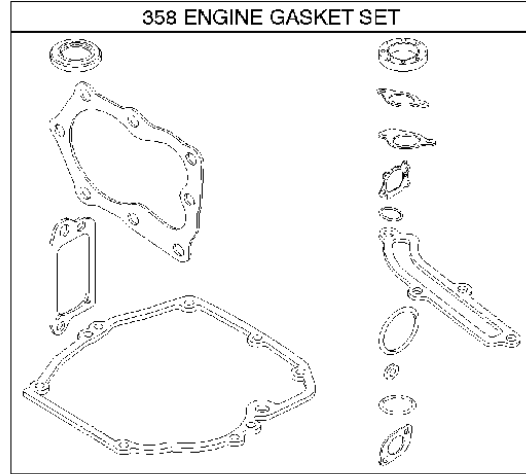

Carburetor

BRIGGS & STRATTON ENGINES, 126T026837H1, 2017-01

Ref	Part No	Description	Remark	QTY KIT
125	585 47 55-01	CARBURETTOR	799868	1
125B	585 47 54-01	CARBURETTOR	799866	1

1319 WARNING LABEL

1330 REPAIR MANUAL

Cylinder

BRIGGS & STRATTON ENGINES, 126T026837H1, 2017-01

Ref	Part No	Description	Remark	QTY KIT
16	589 66 98-81	CRANKSHAFT	797019	1
24	582 28 90-90	WOODRUFF KEY	222698S	1
25	589 66 98-89	PISTON	799063	1
25	585 39 26-01	PISTON	590404	1
29	585 39 27-01	CONNECTING ROD	797306	1
46	585 39 30-01	CAMSHAFT	691449	1
50A	589 79 27-01	MANIFOLD	794305	1
337	582 31 23-71	SPARK PLUG CAP	796112S	1
337	589 66 98-40	SPARK PLUG	593941	1
635	582 31 35-85	SPARK PLUG CAP	66538S	1
N/A	589 66 98-12	KEY	Flywheel, Workshop package, 4181	10
N/A	589 66 98-07	KEY	Flywheel, Workshop package, 4144	50

Fuel system

BRIGGS & STRATTON ENGINES, 126T026837H1, 2017-01

Ref	Part No	Description	Remark	QTY KIT
187	576 92 09-01	FUEL HOSE	791766	1
240	584 96 03-01	FUEL FILTER	298090S	1
601	582 28 77-32	CLAMP	791850	1
957	585 35 48-01	FUEL TANK	799585	1
957A	584 95 80-01	CAP	692046	1
958	584 95 81-01	VALVE	698183	1
N/A	589 66 98-02	FUEL FILTER	Workshop package, 4105	5