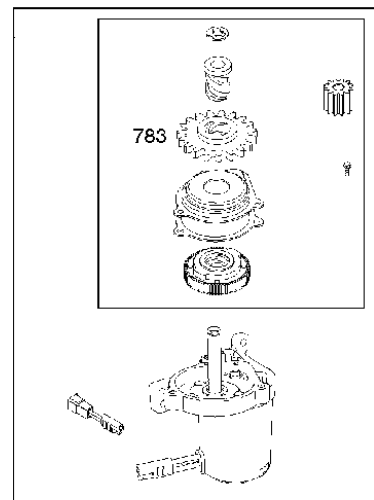

Carburetor

BRIGGS & STRATTON ENGINES, 126T026837H1, 2017-01

Ref	Part No	Description	Remark	QTY KIT
125	585 47 55-01	CARBURETTOR	799868	1
125B	585 47 54-01	CARBURETTOR	799866	1

1319 WARNING LABEL

1330 REPAIR MANUAL

Cylinder

BRIGGS & STRATTON ENGINES, 126T026837H1, 2017-01

Ref	Part No	Description	Remark	QTY KIT
16	589 66 98-81	CRANKSHAFT	797019	1
24	582 28 90-90	WOODRUFF KEY	222698S	1
25	589 66 98-89	PISTON	799063	1
25	585 39 26-01	PISTON	590404	1
29	585 39 27-01	CONNECTING ROD	797306	1
46	585 39 30-01	CAMSHAFT	691449	1
50A	589 79 27-01	MANIFOLD	794305	1
337	582 31 23-71	SPARK PLUG CAP	796112S	1
337	589 66 98-40	SPARK PLUG	593941	1
635	582 31 35-85	SPARK PLUG CAP	66538S	1
N/A	589 66 98-12	KEY	Flywheel, Workshop package, 4181	10
N/A	589 66 98-07	KEY	Flywheel, Workshop package, 4144	50

Fuel system

BRIGGS & STRATTON ENGINES, 126T026837H1, 2017-01

Ref	Part No	Description	Remark	QTY KIT
187	576 92 09-01	FUEL HOSE	791766	1
240	584 96 03-01	FUEL FILTER	298090S	1
601	582 28 77-32	CLAMP	791850	1
957	585 35 48-01	FUEL TANK	799585	1
957A	584 95 80-01	CAP	692046	1
958	584 95 81-01	VALVE	698183	1
N/A	589 66 98-02	FUEL FILTER	Workshop package, 4105	5

Gasket kit

BRIGGS & STRATTON ENGINES, 126T026837H1, 2017-01

Ref	Part No	Description	Remark	QTY KIT
309	585 39 25-01	ELECTRIC STARTER	799045	1
358	585 39 16-01	GASKET KIT	590508	1
783	584 95 97-01	GEAR	795099	1
937A	585 35 58-01	GEAR	799420	1
1095	585 39 15-01	GASKET KIT	590507	1