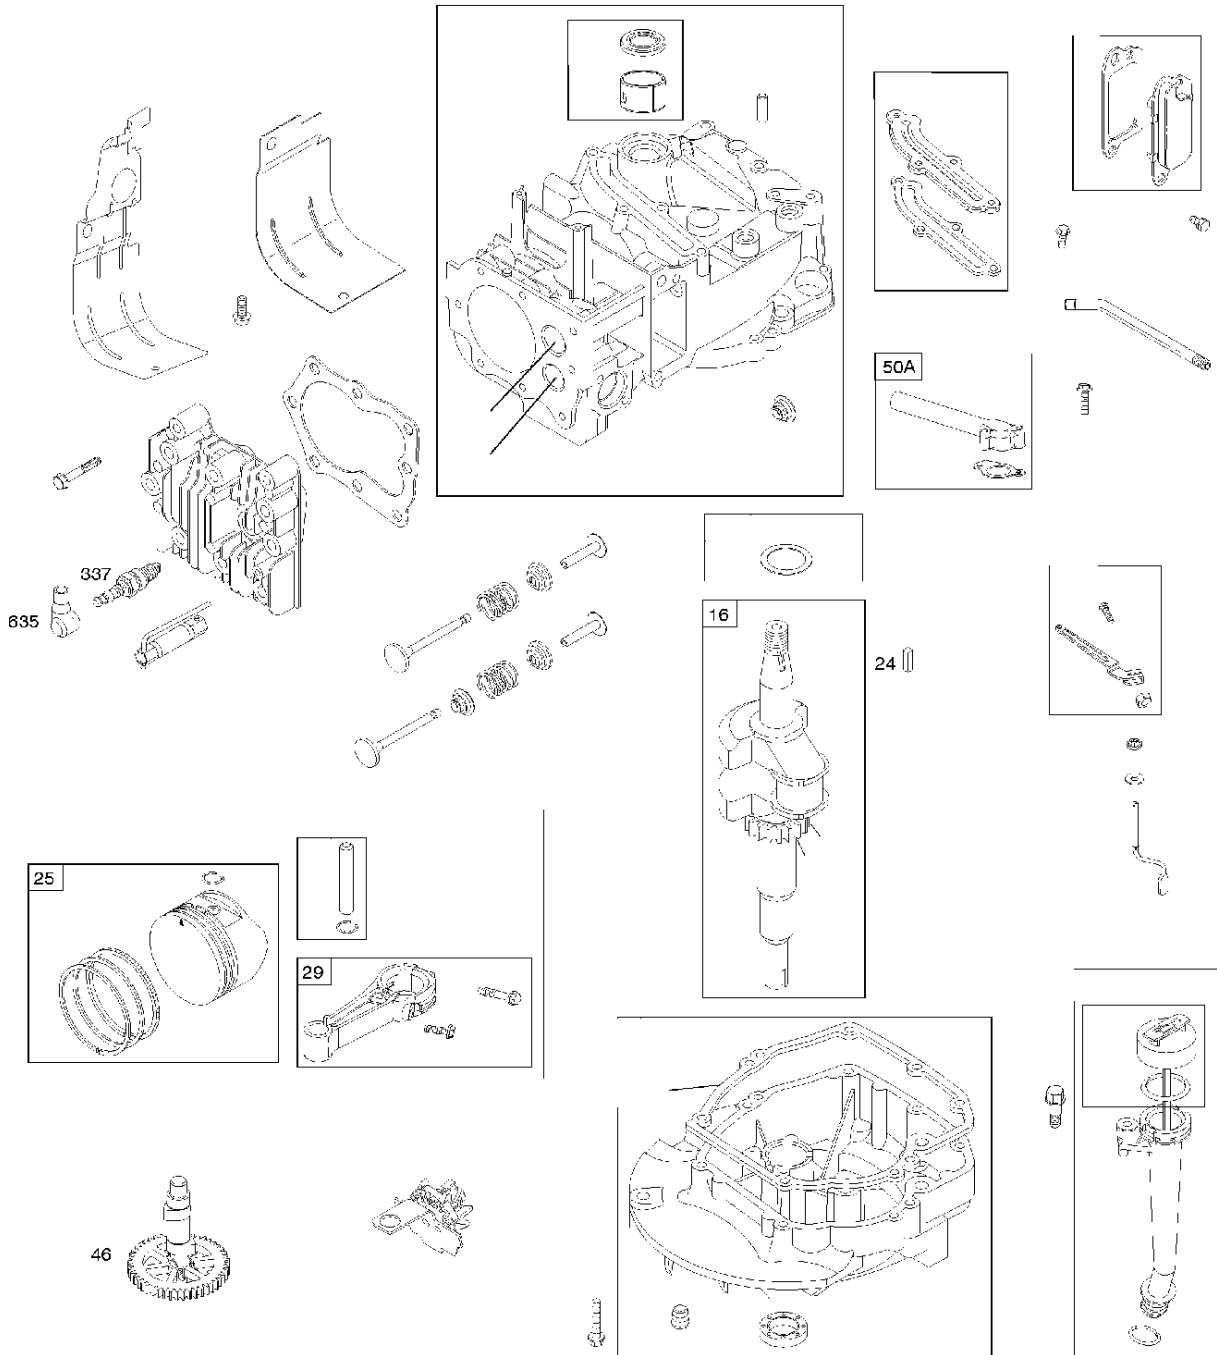

SPARE PARTS LIST

ENGINES & TRANSMISSIONS

BRIGGS & STRATTON ENGINES,
126T026837H1, 2017-01

Air filter

BRIGGS & STRATTON ENGINES, 126T026837H1, 2017-01

Ref	Part No	Description	Remark	QTY KIT
291	582 31 28-62	THERMOSTAT	593208	1
445A	585 39 02-01	AIR FILTER	491588S	1
535	585 39 03-01	PREFILTER	493537S	1
976	589 66 98-86	PURGE	694395	1
N/A	589 66 98-08	FILTER	Pre, Workshop package, 4147	5
N/A	589 66 98-01	AIR FILTER	Workshop package, 4101	5
N/A	589 66 98-98	SERVICE KIT	Tune up kit, Workshop package, 992233	1

Carburetor

BRIGGS & STRATTON ENGINES, 126T026837H1, 2017-01

Ref	Part No	Description	Remark	QTY KIT
125	585 47 55-01	CARBURETTOR	799868	1
125B	585 47 54-01	CARBURETTOR	799866	1

1319 WARNING LABEL

1330 REPAIR MANUAL

Cylinder

BRIGGS & STRATTON ENGINES, 126T026837H1, 2017-01

Ref	Part No	Description	Remark	QTY KIT
16	589 66 98-81	CRANKSHAFT	797019	1
24	582 28 90-90	WOODRUFF KEY	222698S	1
25	589 66 98-89	PISTON	799063	1
25	585 39 26-01	PISTON	590404	1
29	585 39 27-01	CONNECTING ROD	797306	1
46	585 39 30-01	CAMSHAFT	691449	1
50A	589 79 27-01	MANIFOLD	794305	1
337	582 31 23-71	SPARK PLUG CAP	796112S	1
337	589 66 98-40	SPARK PLUG	593941	1
635	582 31 35-85	SPARK PLUG CAP	66538S	1
N/A	589 66 98-12	KEY	Flywheel, Workshop package, 4181	10
N/A	589 66 98-07	KEY	Flywheel, Workshop package, 4144	50