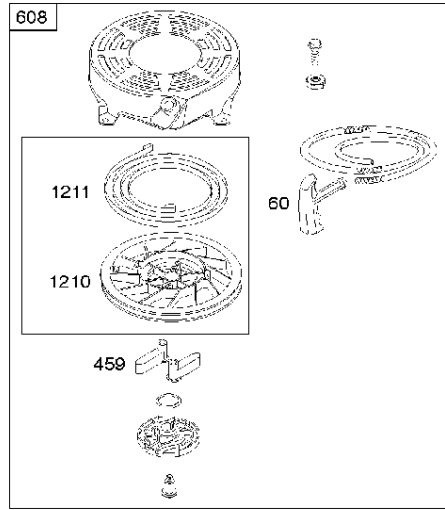

Carburetor

BRIGGS & STRATTON ENGINES, 126T026837H1, 2017-01

Ref	Part No	Description	Remark	QTY KIT
125	585 47 55-01	CARBURETTOR	799868	1
125B	585 47 54-01	CARBURETTOR	799866	1

1319 WARNING LABEL

1330 REPAIR MANUAL

Cylinder

BRIGGS & STRATTON ENGINES, 126T026837H1, 2017-01

Ref	Part No	Description	Remark	QTY KIT
16	589 66 98-81	CRANKSHAFT	797019	1
24	582 28 90-90	WOODRUFF KEY	222698S	1
25	589 66 98-89	PISTON	799063	1
25	585 39 26-01	PISTON	590404	1
29	585 39 27-01	CONNECTING ROD	797306	1
46	585 39 30-01	CAMSHAFT	691449	1
50A	589 79 27-01	MANIFOLD	794305	1
337	582 31 23-71	SPARK PLUG CAP	796112S	1
337	589 66 98-40	SPARK PLUG	593941	1
635	582 31 35-85	SPARK PLUG CAP	66538S	1
N/A	589 66 98-12	KEY	Flywheel, Workshop package, 4181	10
N/A	589 66 98-07	KEY	Flywheel, Workshop package, 4144	50

Fuel system

BRIGGS & STRATTON ENGINES, 126T026837H1, 2017-01

Ref	Part No	Description	Remark	QTY KIT
187	576 92 09-01	FUEL HOSE	791766	1
240	584 96 03-01	FUEL FILTER	298090S	1
601	582 28 77-32	CLAMP	791850	1
957	585 35 48-01	FUEL TANK	799585	1
957A	584 95 80-01	CAP	692046	1
958	584 95 81-01	VALVE	698183	1
N/A	589 66 98-02	FUEL FILTER	Workshop package, 4105	5

Gasket kit

BRIGGS & STRATTON ENGINES, 126T026837H1, 2017-01

Ref	Part No	Description	Remark	QTY KIT
309	585 39 25-01	ELECTRIC STARTER	799045	1
358	585 39 16-01	GASKET KIT	590508	1
783	584 95 97-01	GEAR	795099	1
937A	585 35 58-01	GEAR	799420	1
1095	585 39 15-01	GASKET KIT	590507	1