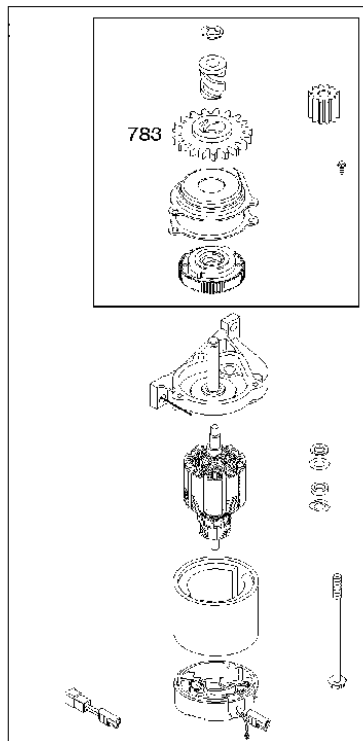

Carburetor

BRIGGS & STRATTON ENGINES, 126T026837H1, 2017-01

Ref	Part No	Description	Remark	QTY KIT
125	585 47 55-01	CARBURETTOR	799868	1
125B	585 47 54-01	CARBURETTOR	799866	1

1319 WARNING LABEL

1330 REPAIR MANUAL

Cylinder

BRIGGS & STRATTON ENGINES, 126T026837H1, 2017-01

Ref	Part No	Description	Remark	QTY KIT
16	589 66 98-81	CRANKSHAFT	797019	1
24	582 28 90-90	WOODRUFF KEY	222698S	1
25	589 66 98-89	PISTON	799063	1
25	585 39 26-01	PISTON	590404	1
29	585 39 27-01	CONNECTING ROD	797306	1
46	585 39 30-01	CAMSHAFT	691449	1
50A	589 79 27-01	MANIFOLD	794305	1
337	582 31 23-71	SPARK PLUG CAP	796112S	1
337	589 66 98-40	SPARK PLUG	593941	1
635	582 31 35-85	SPARK PLUG CAP	66538S	1
N/A	589 66 98-12	KEY	Flywheel, Workshop package, 4181	10
N/A	589 66 98-07	KEY	Flywheel, Workshop package, 4144	50

Fuel system

BRIGGS & STRATTON ENGINES, 126T026837H1, 2017-01

Ref	Part No	Description	Remark	QTY KIT
187	576 92 09-01	FUEL HOSE	791766	1
240	584 96 03-01	FUEL FILTER	298090S	1
601	582 28 77-32	CLAMP	791850	1
957	585 35 48-01	FUEL TANK	799585	1
957A	584 95 80-01	CAP	692046	1
958	584 95 81-01	VALVE	698183	1
N/A	589 66 98-02	FUEL FILTER	Workshop package, 4105	5

Gasket kit

BRIGGS & STRATTON ENGINES, 126T026837H1, 2017-01

Ref	Part No	Description	Remark	QTY KIT
309	585 39 25-01	ELECTRIC STARTER	799045	1
358	585 39 16-01	GASKET KIT	590508	1
783	584 95 97-01	GEAR	795099	1
937A	585 35 58-01	GEAR	799420	1
1095	585 39 15-01	GASKET KIT	590507	1