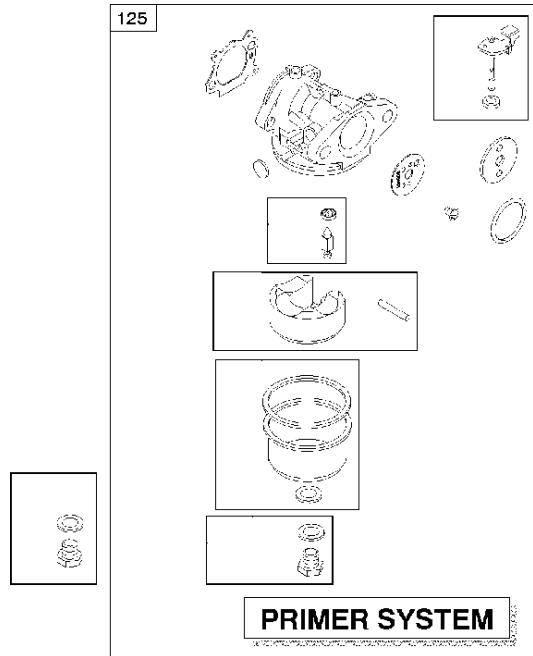

SPARE PARTS LIST

ENGINES & TRANSMISSIONS

BRIGGS & STRATTON ENGINES,
126T026837H1, 2017-01

Air filter

BRIGGS & STRATTON ENGINES, 126T026837H1, 2017-01

Ref	Part No	Description	Remark	QTY KIT
291	582 31 28-62	THERMOSTAT	593208	1
445A	585 39 02-01	AIR FILTER	491588S	1
535	585 39 03-01	PREFILTER	493537S	1
976	589 66 98-86	PURGE	694395	1
N/A	589 66 98-08	FILTER	Pre, Workshop package, 4147	5
N/A	589 66 98-01	AIR FILTER	Workshop package, 4101	5
N/A	589 66 98-98	SERVICE KIT	Tune up kit, Workshop package, 992233	1

Carburetor

BRIGGS & STRATTON ENGINES, 126T026837H1, 2017-01

Ref	Part No	Description	Remark	QTY KIT
125	585 47 55-01	CARBURETTOR	799868	1
125B	585 47 54-01	CARBURETTOR	799866	1

1319 WARNING LABEL

1330 REPAIR MANUAL

Cylinder

BRIGGS & STRATTON ENGINES, 126T026837H1, 2017-01

Ref	Part No	Description	Remark	QTY KIT
16	589 66 98-81	CRANKSHAFT	797019	1
24	582 28 90-90	WOODRUFF KEY	222698S	1
25	589 66 98-89	PISTON	799063	1
25	585 39 26-01	PISTON	590404	1
29	585 39 27-01	CONNECTING ROD	797306	1
46	585 39 30-01	CAMSHAFT	691449	1
50A	589 79 27-01	MANIFOLD	794305	1
337	582 31 23-71	SPARK PLUG CAP	796112S	1
337	589 66 98-40	SPARK PLUG	593941	1
635	582 31 35-85	SPARK PLUG CAP	66538S	1
N/A	589 66 98-12	KEY	Flywheel, Workshop package, 4181	10
N/A	589 66 98-07	KEY	Flywheel, Workshop package, 4144	50

Fuel system

BRIGGS & STRATTON ENGINES, 126T026837H1, 2017-01

Ref	Part No	Description	Remark	QTY KIT
187	576 92 09-01	FUEL HOSE	791766	1
240	584 96 03-01	FUEL FILTER	298090S	1
601	582 28 77-32	CLAMP	791850	1
957	585 35 48-01	FUEL TANK	799585	1
957A	584 95 80-01	CAP	692046	1
958	584 95 81-01	VALVE	698183	1
N/A	589 66 98-02	FUEL FILTER	Workshop package, 4105	5