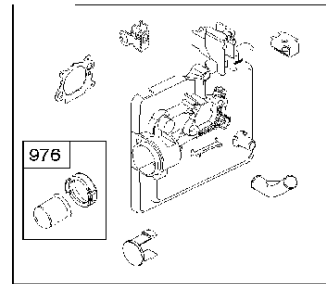

SPARE PARTS LIST

ENGINES & TRANSMISSIONS

BRIGGS & STRATTON ENGINES,
126T026837H1, 2017-01

Air filter

BRIGGS & STRATTON ENGINES, 126T026837H1, 2017-01

Ref	Part No	Description	Remark	QTY KIT
291	582 31 28-62	THERMOSTAT	593208	1
445A	585 39 02-01	AIR FILTER	491588S	1
535	585 39 03-01	PREFILTER	493537S	1
976	589 66 98-86	PURGE	694395	1
N/A	589 66 98-08	FILTER	Pre, Workshop package, 4147	5
N/A	589 66 98-01	AIR FILTER	Workshop package, 4101	5
N/A	589 66 98-98	SERVICE KIT	Tune up kit, Workshop package, 992233	1

Carburetor

BRIGGS & STRATTON ENGINES, 126T026837H1, 2017-01

Ref	Part No	Description	Remark	QTY KIT
125	585 47 55-01	CARBURETTOR	799868	1
125B	585 47 54-01	CARBURETTOR	799866	1

1319 WARNING LABEL

1330 REPAIR MANUAL

Cylinder

BRIGGS & STRATTON ENGINES, 126T026837H1, 2017-01

Ref	Part No	Description	Remark	QTY KIT
16	589 66 98-81	CRANKSHAFT	797019	1
24	582 28 90-90	WOODRUFF KEY	222698S	1
25	589 66 98-89	PISTON	799063	1
25	585 39 26-01	PISTON	590404	1
29	585 39 27-01	CONNECTING ROD	797306	1
46	585 39 30-01	CAMSHAFT	691449	1
50A	589 79 27-01	MANIFOLD	794305	1
337	582 31 23-71	SPARK PLUG CAP	796112S	1
337	589 66 98-40	SPARK PLUG	593941	1
635	582 31 35-85	SPARK PLUG CAP	66538S	1
N/A	589 66 98-12	KEY	Flywheel, Workshop package, 4181	10
N/A	589 66 98-07	KEY	Flywheel, Workshop package, 4144	50

Fuel system

BRIGGS & STRATTON ENGINES, 126T026837H1, 2017-01

Ref	Part No	Description	Remark	QTY KIT
187	576 92 09-01	FUEL HOSE	791766	1
240	584 96 03-01	FUEL FILTER	298090S	1
601	582 28 77-32	CLAMP	791850	1
957	585 35 48-01	FUEL TANK	799585	1
957A	584 95 80-01	CAP	692046	1
958	584 95 81-01	VALVE	698183	1
N/A	589 66 98-02	FUEL FILTER	Workshop package, 4105	5