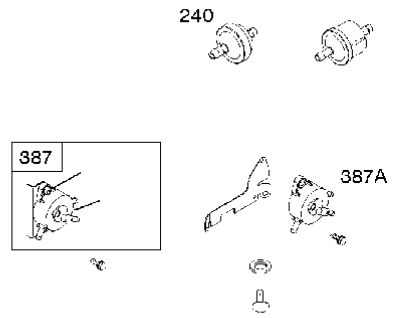

SPARE PARTS LIST

ENGINES & TRANSMISSIONS

BRIGGS & STRATTON ENGINES,
2198073376B1, 2017-01

Air filter

BRIGGS & STRATTON ENGINES, 2198073376B1, 2017-01

Ref	Part No	Description	Remark	QTY KIT
445B	586 61 71-01	AIR FILTER	591583	1
601	582 28 77-32	CLAMP	791850	1

Carburetor

BRIGGS & STRATTON ENGINES, 2198073376B1, 2017-01

Ref	Part No	Description	Remark	QTY KIT
125A	585 24 31-01	CARBURETTOR	590399	1

Controls

BRIGGS & STRATTON ENGINES, 2198073376B1, 2017-01

Ref	Part No	Description	Remark	QTY KIT
187B	576 92 09-01	FUEL HOSE	791766	1
187C	589 66 98-68	FUEL HOSE	791745	1
240	582 28 83-63	FUEL FILTER	394358S	1
387	525 26 47-01	FUEL PUMP BODY	697090	1
387A	585 40 14-01	FUEL PUMP	808656	1
601	582 28 77-32	CLAMP	791850	1
918	582 28 88-90	HOSE ASSY	791851	1
957A	585 24 21-01	FUEL TANK	795027	1
958	584 95 81-01	VALVE	698183	1
N/A	589 66 98-03	FUEL FILTER	Workshop package, 4112	5

Crankshaft

BRIGGS & STRATTON ENGINES, 2198073376B1, 2017-01

Ref	Part No	Description	Remark	QTY KIT
24	501 58 56-01	KEY	591757	1
24	582 28 90-92	WOODRUFF KEY	796335	1
25	585 24 35-01	PISTON	792307	1
29	585 24 36-01	CONNECTING ROD	791633	1
46	585 24 43-01	CAMSHAFT	793880	1

WARNING LABEL

REQUIRED when replacing parts with warning labels affixed.

WARNING LABEL

REQUIRED when replacing parts with warning labels affixed.

OPERATOR'S MANUAL

EMISSIONS LABEL

Cylinder

BRIGGS & STRATTON ENGINES, 2198073376B1, 2017-01