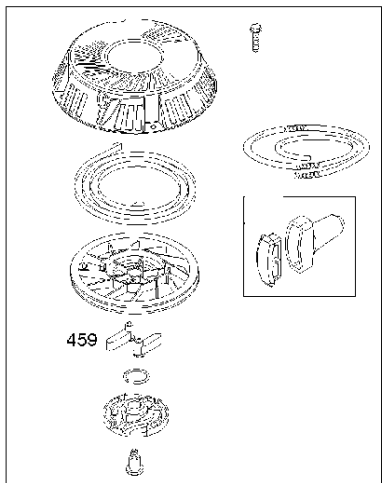

Crankshaft

BRIGGS & STRATTON ENGINES, 2198073376B1, 2017-01

Ref	Part No	Description	Remark	QTY KIT
24	501 58 56-01	KEY	591757	1
24	582 28 90-92	WOODRUFF KEY	796335	1
25	585 24 35-01	PISTON	792307	1
29	585 24 36-01	CONNECTING ROD	791633	1
46	585 24 43-01	CAMSHAFT	793880	1

WARNING LABEL

REQUIRED when replacing parts with warning labels affixed.

WARNING LABEL

REQUIRED when replacing parts with warning labels affixed.

OPERATOR'S MANUAL

EMISSIONS LABEL

Cylinder

BRIGGS & STRATTON ENGINES, 2198073376B1, 2017-01

Ref	Part No	Description	Remark	QTY KIT
1027	586 45 88-01	OIL FILTER	492932S	1

Cylinder cover

BRIGGS & STRATTON ENGINES, 2198073376B1, 2017-01

Ref	Part No	Description	Remark	QTY KIT
5	585 24 34-01	CYLINDER HEAD	796183	1
337	582 31 23-69	SPARK PLUG CAP	691043	1
358	585 24 29-01	GASKET KIT	796181	1
635	585 24 25-01	SPARK PLUG CAP	691909	1
1095	585 24 28-01	GASKET KIT	796189	1

NOTE: All stators use a No. 1119 mounting screw.

NOTE: The proper flywheel part number and/or the alternator magnet size will determine the alternator type or output. See repair instruction manual for additional information.