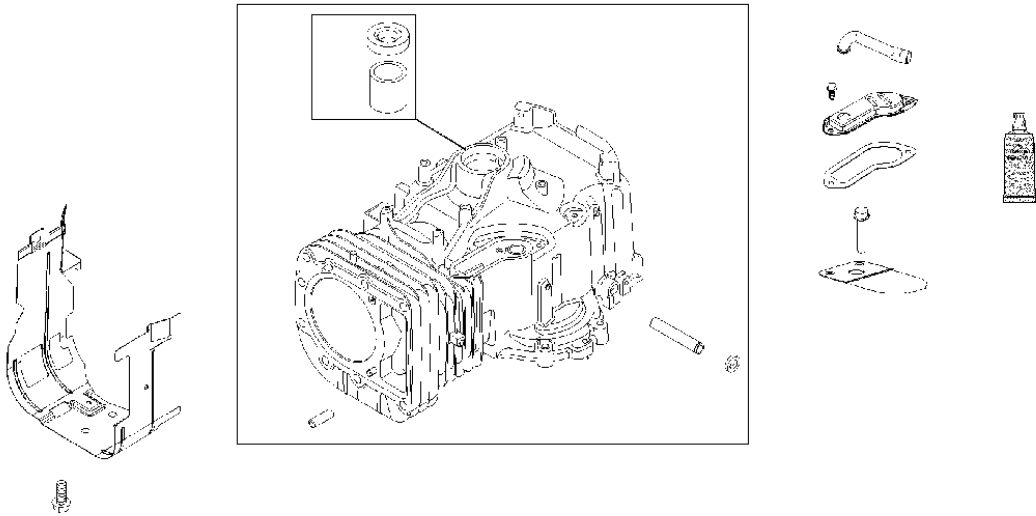

Crankshaft

BRIGGS & STRATTON ENGINES, 2198073376B1, 2017-01

Ref	Part No	Description	Remark	QTY KIT
24	501 58 56-01	KEY	591757	1
24	582 28 90-92	WOODRUFF KEY	796335	1
25	585 24 35-01	PISTON	792307	1
29	585 24 36-01	CONNECTING ROD	791633	1
46	585 24 43-01	CAMSHAFT	793880	1

WARNING LABEL

REQUIRED when replacing parts with warning labels affixed.

WARNING LABEL

REQUIRED when replacing parts with warning labels affixed.

OPERATOR'S MANUAL

EMISSIONS LABEL

Cylinder

BRIGGS & STRATTON ENGINES, 2198073376B1, 2017-01

Ref	Part No	Description	Remark	QTY KIT
1027	586 45 88-01	OIL FILTER	492932S	1

Cylinder cover

BRIGGS & STRATTON ENGINES, 2198073376B1, 2017-01

Ref	Part No	Description	Remark	QTY KIT
5	585 24 34-01	CYLINDER HEAD	796183	1
337	582 31 23-69	SPARK PLUG CAP	691043	1
358	585 24 29-01	GASKET KIT	796181	1
635	585 24 25-01	SPARK PLUG CAP	691909	1
1095	585 24 28-01	GASKET KIT	796189	1