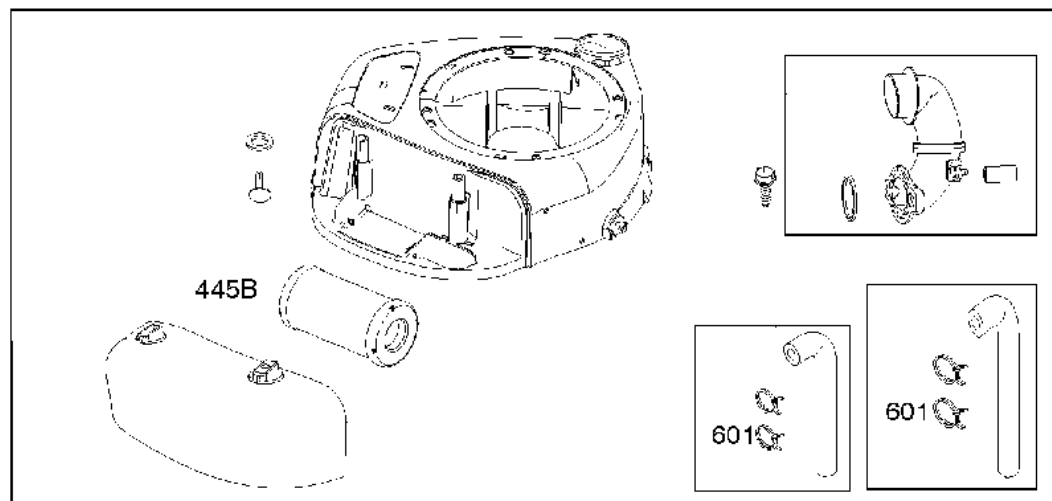

SPARE PARTS LIST

ENGINES & TRANSMISSIONS

BRIGGS & STRATTON ENGINES,
2198073376B1, 2017-01

Air filter

BRIGGS & STRATTON ENGINES, 2198073376B1, 2017-01

Ref	Part No	Description	Remark	QTY KIT
445B	586 61 71-01	AIR FILTER	591583	1
601	582 28 77-32	CLAMP	791850	1

Carburetor

BRIGGS & STRATTON ENGINES, 2198073376B1, 2017-01

Ref	Part No	Description	Remark	QTY KIT
125A	585 24 31-01	CARBURETTOR	590399	1

Controls

BRIGGS & STRATTON ENGINES, 2198073376B1, 2017-01

Ref	Part No	Description	Remark	QTY KIT
187B	576 92 09-01	FUEL HOSE	791766	1
187C	589 66 98-68	FUEL HOSE	791745	1
240	582 28 83-63	FUEL FILTER	394358S	1
387	525 26 47-01	FUEL PUMP BODY	697090	1
387A	585 40 14-01	FUEL PUMP	808656	1
601	582 28 77-32	CLAMP	791850	1
918	582 28 88-90	HOSE ASSY	791851	1
957A	585 24 21-01	FUEL TANK	795027	1
958	584 95 81-01	VALVE	698183	1
N/A	589 66 98-03	FUEL FILTER	Workshop package, 4112	5

Crankshaft

BRIGGS & STRATTON ENGINES, 2198073376B1, 2017-01

Ref	Part No	Description	Remark	QTY KIT
24	501 58 56-01	KEY	591757	1
24	582 28 90-92	WOODRUFF KEY	796335	1
25	585 24 35-01	PISTON	792307	1
29	585 24 36-01	CONNECTING ROD	791633	1
46	585 24 43-01	CAMSHAFT	793880	1