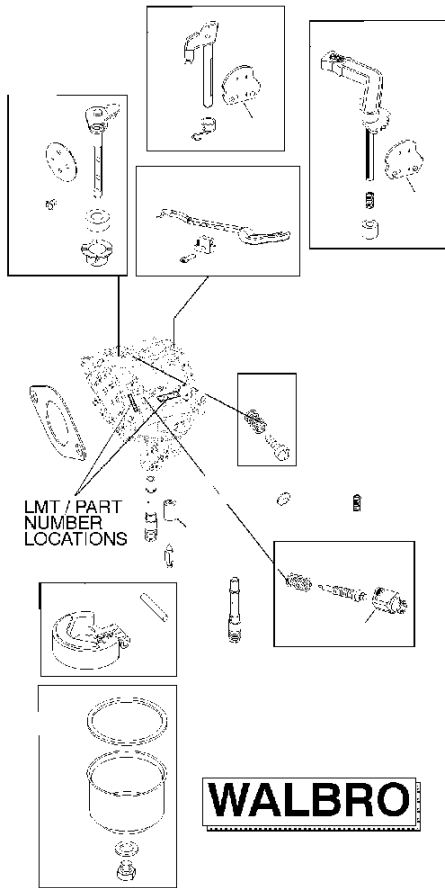

SPARE PARTS LIST

ENGINES & TRANSMISSIONS

BRIGGS & STRATTON ENGINES,
2198073376B1, 2017-01

Air filter

BRIGGS & STRATTON ENGINES, 2198073376B1, 2017-01

Ref	Part No	Description	Remark	QTY KIT
445B	586 61 71-01	AIR FILTER	591583	1
601	582 28 77-32	CLAMP	791850	1

Carburetor

BRIGGS & STRATTON ENGINES, 2198073376B1, 2017-01

Ref	Part No	Description	Remark	QTY KIT
125A	585 24 31-01	CARBURETTOR	590399	1

Controls

BRIGGS & STRATTON ENGINES, 2198073376B1, 2017-01

Ref	Part No	Description	Remark	QTY KIT
187B	576 92 09-01	FUEL HOSE	791766	1
187C	589 66 98-68	FUEL HOSE	791745	1
240	582 28 83-63	FUEL FILTER	394358S	1
387	525 26 47-01	FUEL PUMP BODY	697090	1
387A	585 40 14-01	FUEL PUMP	808656	1
601	582 28 77-32	CLAMP	791850	1
918	582 28 88-90	HOSE ASSY	791851	1
957A	585 24 21-01	FUEL TANK	795027	1
958	584 95 81-01	VALVE	698183	1
N/A	589 66 98-03	FUEL FILTER	Workshop package, 4112	5

Crankshaft

BRIGGS & STRATTON ENGINES, 2198073376B1, 2017-01

Ref	Part No	Description	Remark	QTY KIT
24	501 58 56-01	KEY	591757	1
24	582 28 90-92	WOODRUFF KEY	796335	1
25	585 24 35-01	PISTON	792307	1
29	585 24 36-01	CONNECTING ROD	791633	1
46	585 24 43-01	CAMSHAFT	793880	1

Ref	Part No	Description	Remark	QTY KIT
1027	586 45 88-01	OIL FILTER	492932S	1

Cylinder cover

BRIGGS & STRATTON ENGINES, 2198073376B1, 2017-01

Ref	Part No	Description	Remark	QTY KIT
5	585 24 34-01	CYLINDER HEAD	796183	1
337	582 31 23-69	SPARK PLUG CAP	691043	1
358	585 24 29-01	GASKET KIT	796181	1
635	585 24 25-01	SPARK PLUG CAP	691909	1
1095	585 24 28-01	GASKET KIT	796189	1