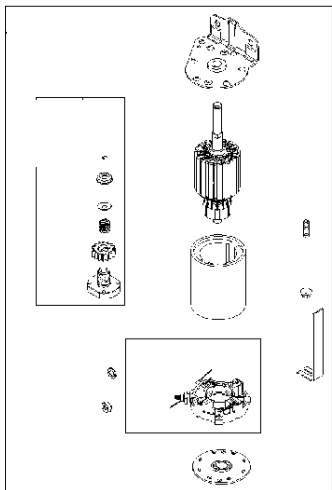

Ref	Part No	Description	Remark	QTY KIT
1027	586 45 88-01	OIL FILTER	492932S	1

Cylinder cover

BRIGGS & STRATTON ENGINES, 2198073376B1, 2017-01

Ref	Part No	Description	Remark	QTY KIT
5	585 24 34-01	CYLINDER HEAD	796183	1
337	582 31 23-69	SPARK PLUG CAP	691043	1
358	585 24 29-01	GASKET KIT	796181	1
635	585 24 25-01	SPARK PLUG CAP	691909	1
1095	585 24 28-01	GASKET KIT	796189	1

Muffler

BRIGGS & STRATTON ENGINES, 2198073376B1, 2017-01

Ref	Part No	Description	Remark	QTY KIT
24	582 28 90-92	WOODRUFF KEY	796335	1
24	501 58 56-01	KEY	591757	1

DC ONLY	DUAL CIRCUIT	5/9 AMP	TRI CIRCUIT	10/16 AMP
		474C 	474C 	

NOTE: All stators use a No. 1119 mounting screw.

NOTE: The proper flywheel part number and/or the alternator magnet size will determine the alternator type or output. See repair instruction manual for additional information.

Starter

BRIGGS & STRATTON ENGINES, 2198073376B1, 2017-01

Ref	Part No	Description	Remark	QTY KIT
60A	585 39 07-01	HANDLE	281434S	1
333A	585 25 82-01	ARMATURE	592841	1
459	582 31 05-24	GRIPPER	281505S	1
474C	582 28 72-41	GENERATOR	592829	1
501A	585 61 94-01	REGULATOR	794360	1
501D	582 31 13-62	REGULATOR	845907	1
851	585 24 24-01	SPARK PLUG CAP	692424	1