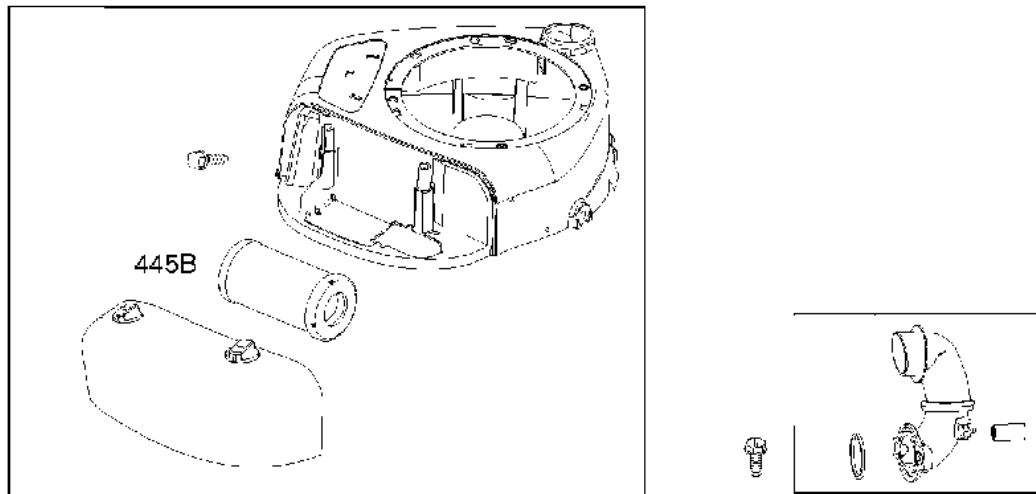

SPARE PARTS LIST

ENGINES & TRANSMISSIONS

BRIGGS & STRATTON ENGINES,
2198073376B1, 2017-01

Air filter

BRIGGS & STRATTON ENGINES, 2198073376B1, 2017-01

Ref	Part No	Description	Remark	QTY KIT
445B	586 61 71-01	AIR FILTER	591583	1
601	582 28 77-32	CLAMP	791850	1

Carburetor

BRIGGS & STRATTON ENGINES, 2198073376B1, 2017-01

Ref	Part No	Description	Remark	QTY KIT
125A	585 24 31-01	CARBURETTOR	590399	1

Controls

BRIGGS & STRATTON ENGINES, 2198073376B1, 2017-01

Ref	Part No	Description	Remark	QTY KIT
187B	576 92 09-01	FUEL HOSE	791766	1
187C	589 66 98-68	FUEL HOSE	791745	1
240	582 28 83-63	FUEL FILTER	394358S	1
387	525 26 47-01	FUEL PUMP BODY	697090	1
387A	585 40 14-01	FUEL PUMP	808656	1
601	582 28 77-32	CLAMP	791850	1
918	582 28 88-90	HOSE ASSY	791851	1
957A	585 24 21-01	FUEL TANK	795027	1
958	584 95 81-01	VALVE	698183	1
N/A	589 66 98-03	FUEL FILTER	Workshop package, 4112	5

Crankshaft

BRIGGS & STRATTON ENGINES, 2198073376B1, 2017-01

Ref	Part No	Description	Remark	QTY KIT
24	501 58 56-01	KEY	591757	1
24	582 28 90-92	WOODRUFF KEY	796335	1
25	585 24 35-01	PISTON	792307	1
29	585 24 36-01	CONNECTING ROD	791633	1
46	585 24 43-01	CAMSHAFT	793880	1