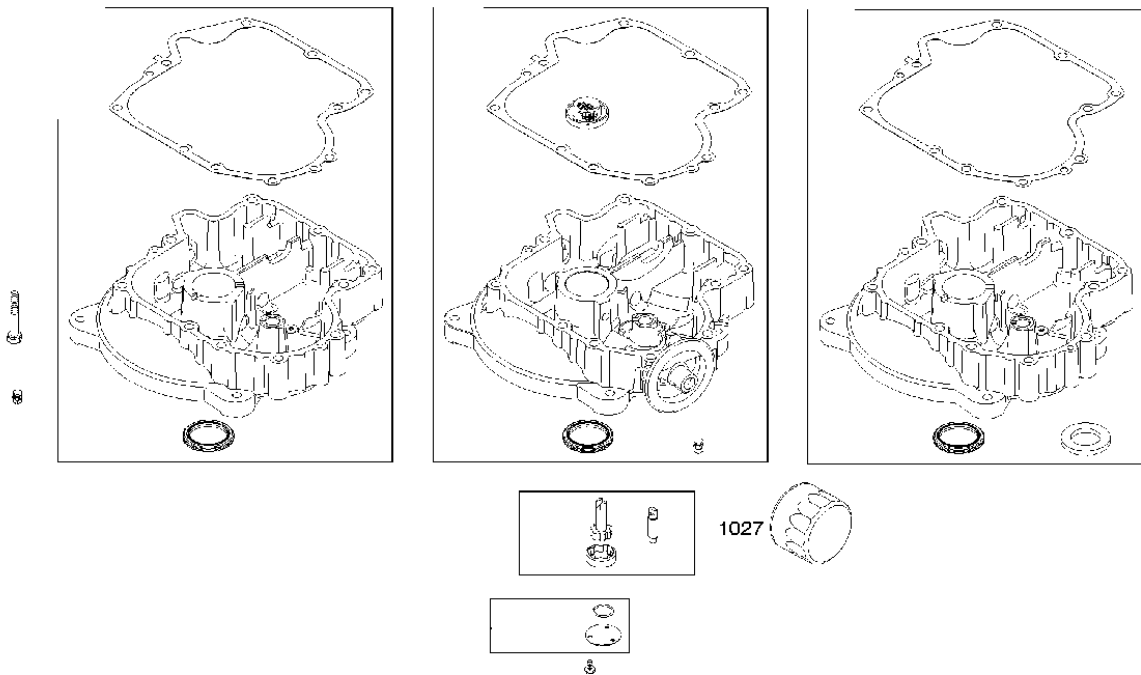

Crankshaft

BRIGGS & STRATTON ENGINES, 2198073376B1, 2017-01

Ref	Part No	Description	Remark	QTY KIT
24	501 58 56-01	KEY	591757	1
24	582 28 90-92	WOODRUFF KEY	796335	1
25	585 24 35-01	PISTON	792307	1
29	585 24 36-01	CONNECTING ROD	791633	1
46	585 24 43-01	CAMSHAFT	793880	1

WARNING LABEL

REQUIRED when replacing parts with warning labels affixed.

WARNING LABEL

REQUIRED when replacing parts with warning labels affixed.

OPERATOR'S MANUAL

EMISSIONS LABEL

Cylinder

BRIGGS & STRATTON ENGINES, 2198073376B1, 2017-01

Ref	Part No	Description	Remark	QTY KIT
1027	586 45 88-01	OIL FILTER	492932S	1

Cylinder cover

BRIGGS & STRATTON ENGINES, 2198073376B1, 2017-01

Ref	Part No	Description	Remark	QTY KIT
5	585 24 34-01	CYLINDER HEAD	796183	1
337	582 31 23-69	SPARK PLUG CAP	691043	1
358	585 24 29-01	GASKET KIT	796181	1
635	585 24 25-01	SPARK PLUG CAP	691909	1
1095	585 24 28-01	GASKET KIT	796189	1