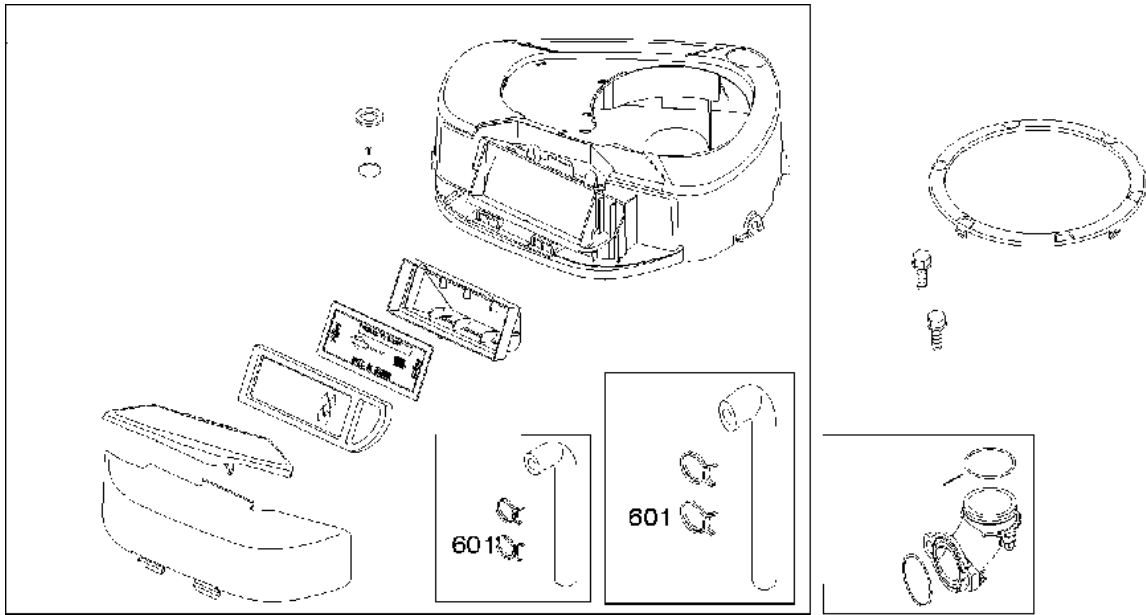

SPARE PARTS LIST

ENGINES & TRANSMISSIONS

BRIGGS & STRATTON ENGINES,
2198073376B1, 2017-01

Air filter

BRIGGS & STRATTON ENGINES, 2198073376B1, 2017-01

Ref	Part No	Description	Remark	QTY KIT
445B	586 61 71-01	AIR FILTER	591583	1
601	582 28 77-32	CLAMP	791850	1

Carburetor

BRIGGS & STRATTON ENGINES, 2198073376B1, 2017-01

Ref	Part No	Description	Remark	QTY KIT
125A	585 24 31-01	CARBURETTOR	590399	1

Controls

BRIGGS & STRATTON ENGINES, 2198073376B1, 2017-01

Ref	Part No	Description	Remark	QTY KIT
187B	576 92 09-01	FUEL HOSE	791766	1
187C	589 66 98-68	FUEL HOSE	791745	1
240	582 28 83-63	FUEL FILTER	394358S	1
387	525 26 47-01	FUEL PUMP BODY	697090	1
387A	585 40 14-01	FUEL PUMP	808656	1
601	582 28 77-32	CLAMP	791850	1
918	582 28 88-90	HOSE ASSY	791851	1
957A	585 24 21-01	FUEL TANK	795027	1
958	584 95 81-01	VALVE	698183	1
N/A	589 66 98-03	FUEL FILTER	Workshop package, 4112	5

Crankshaft

BRIGGS & STRATTON ENGINES, 2198073376B1, 2017-01

Ref	Part No	Description	Remark	QTY KIT
24	501 58 56-01	KEY	591757	1
24	582 28 90-92	WOODRUFF KEY	796335	1
25	585 24 35-01	PISTON	792307	1
29	585 24 36-01	CONNECTING ROD	791633	1
46	585 24 43-01	CAMSHAFT	793880	1

WARNING LABEL

REQUIRED when replacing parts with warning labels affixed.

WARNING LABEL

REQUIRED when replacing parts with warning labels affixed.

OPERATOR'S MANUAL

EMISSIONS LABEL

Cylinder

BRIGGS & STRATTON ENGINES, 2198073376B1, 2017-01