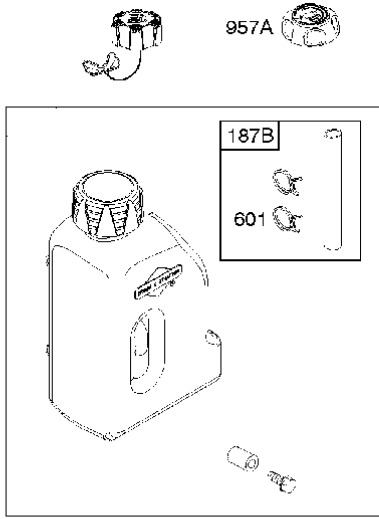

## Air filter

BRIGGS &amp; STRATTON ENGINES, 2198073402B1, 2017-01

Ref	Part No	Description	Remark	QTY KIT
445B	586 61 71-01	AIR FILTER	591583	1
601	582 28 77-32	CLAMP	791850	1

Carburetor

BRIGGS & STRATTON ENGINES, 2198073402B1, 2017-01

Ref	Part No	Description	Remark	QTY KIT
125A	585 24 31-01	CARBURETTOR	590399	1

## Controls

BRIGGS &amp; STRATTON ENGINES, 2198073402B1, 2017-01

Ref	Part No	Description	Remark	QTY KIT
187B	576 92 09-01	FUEL HOSE	791766	1
187C	589 66 98-68	FUEL HOSE	791745	1
240	582 28 83-63	FUEL FILTER	394358S	1
387	525 26 47-01	FUEL PUMP BODY	697090	1
387A	585 40 14-01	FUEL PUMP	808656	1
601	582 28 77-32	CLAMP	791850	1
918	582 28 88-90	HOSE ASSY	791851	1
957A	585 24 21-01	FUEL TANK	795027	1
958	584 95 81-01	VALVE	698183	1
N/A	589 66 98-03	FUEL FILTER	Workshop package, 4112	5

## Crankshaft

BRIGGS &amp; STRATTON ENGINES, 2198073402B1, 2017-01

Ref	Part No	Description	Remark	QTY KIT
24	501 58 56-01	KEY	591757	1
24	582 28 90-92	WOODRUFF KEY	796335	1
29	585 24 36-01	CONNECTING ROD	791633	1
46	585 24 43-01	CAMSHAFT	793880	1