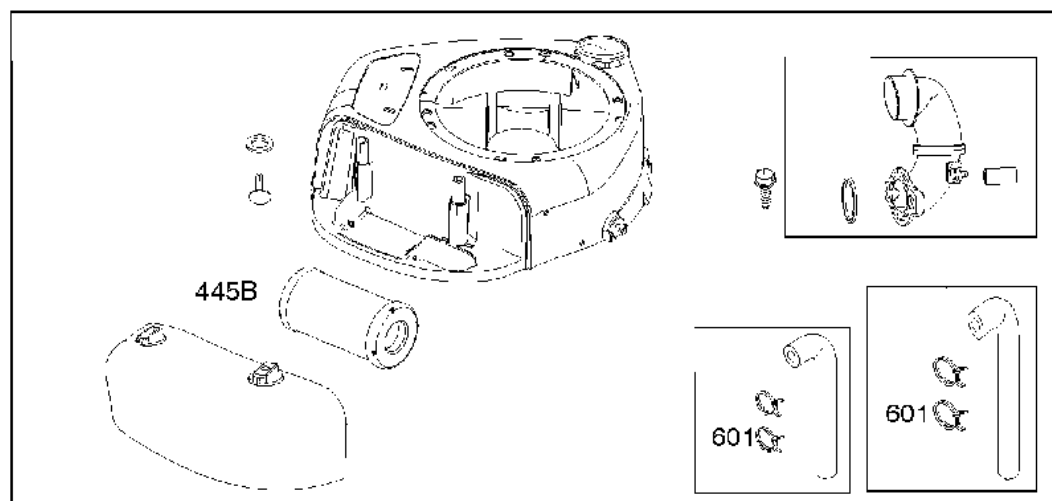

# SPARE PARTS LIST

ENGINES & TRANSMISSIONS

BRIGGS & STRATTON ENGINES,  
2198073402B1, 2017-01

## Air filter

BRIGGS &amp; STRATTON ENGINES, 2198073402B1, 2017-01

Ref	Part No	Description	Remark	QTY KIT
445B	586 61 71-01	AIR FILTER	591583	1
601	582 28 77-32	CLAMP	791850	1

Carburetor

BRIGGS & STRATTON ENGINES, 2198073402B1, 2017-01

Ref	Part No	Description	Remark	QTY KIT
125A	585 24 31-01	CARBURETTOR	590399	1

## Crankshaft

BRIGGS &amp; STRATTON ENGINES, 2198073402B1, 2017-01

Ref	Part No	Description	Remark	QTY KIT
24	501 58 56-01	KEY	591757	1
24	582 28 90-92	WOODRUFF KEY	796335	1
29	585 24 36-01	CONNECTING ROD	791633	1
46	585 24 43-01	CAMSHAFT	793880	1