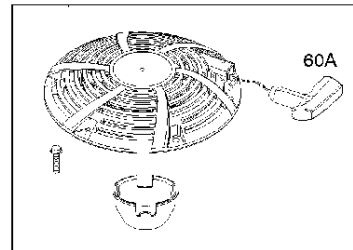

NOTE: All stators use a No. 1119 mounting screw.

NOTE: The proper flywheel part number and/or the alternator magnet size will determine the alternator type or output. See repair instruction manual for additional information.