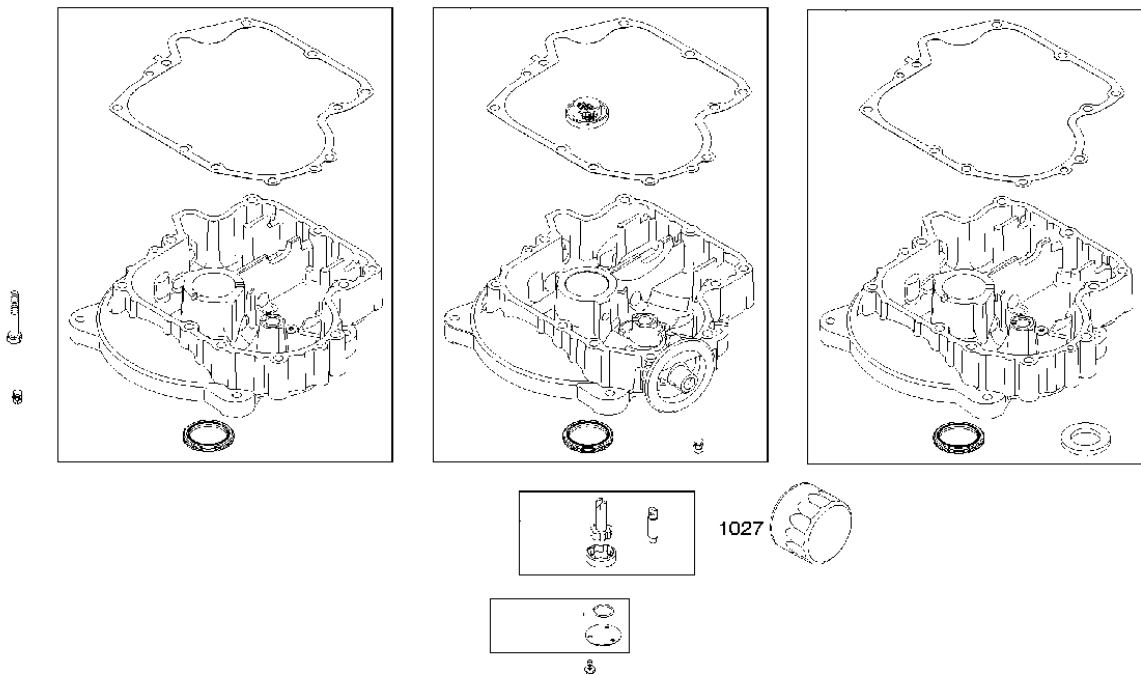

## Crankshaft

BRIGGS &amp; STRATTON ENGINES, 2198073402B1, 2017-01

Ref	Part No	Description	Remark	QTY KIT
24	501 58 56-01	KEY	591757	1
24	582 28 90-92	WOODRUFF KEY	796335	1
29	585 24 36-01	CONNECTING ROD	791633	1
46	585 24 43-01	CAMSHAFT	793880	1

WARNING LABEL

**REQUIRED** when replacing parts with warning labels affixed.

WARNING LABEL

**REQUIRED** when replacing parts with warning labels affixed.

OPERATOR'S MANUAL

EMISSIONS LABEL

Ref	Part No	Description	Remark	QTY KIT
1027	586 45 88-01	OIL FILTER	492932S	1