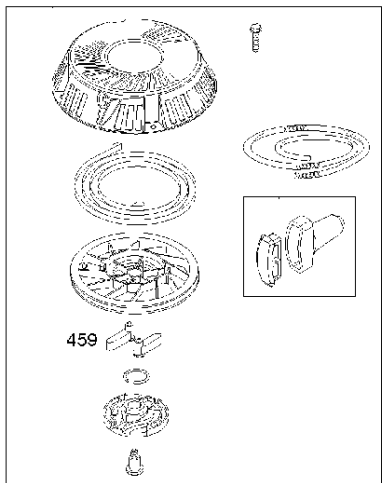

## Crankshaft

BRIGGS &amp; STRATTON ENGINES, 2198073402B1, 2017-01

Ref	Part No	Description	Remark	QTY KIT
24	501 58 56-01	KEY	591757	1
24	582 28 90-92	WOODRUFF KEY	796335	1
29	585 24 36-01	CONNECTING ROD	791633	1
46	585 24 43-01	CAMSHAFT	793880	1

WARNING LABEL

**REQUIRED** when replacing parts with warning labels affixed.

WARNING LABEL

**REQUIRED** when replacing parts with warning labels affixed.

OPERATOR'S MANUAL

EMISSIONS LABEL

Ref	Part No	Description	Remark	QTY KIT
1027	586 45 88-01	OIL FILTER	492932S	1

## Cylinder cover

BRIGGS &amp; STRATTON ENGINES, 2198073402B1, 2017-01

Ref	Part No	Description	Remark	QTY KIT
5	585 24 34-01	CYLINDER HEAD	796183	1
337	582 31 23-69	SPARK PLUG CAP	691043	1
358	585 24 29-01	GASKET KIT	796181	1
635	585 24 25-01	SPARK PLUG CAP	691909	1
1095	585 24 28-01	GASKET KIT	796189	1

**NOTE:** All stators use a No. 1119 mounting screw.

**NOTE:** The proper flywheel part number and/or the alternator magnet size will determine the alternator type or output. See repair instruction manual for additional information.