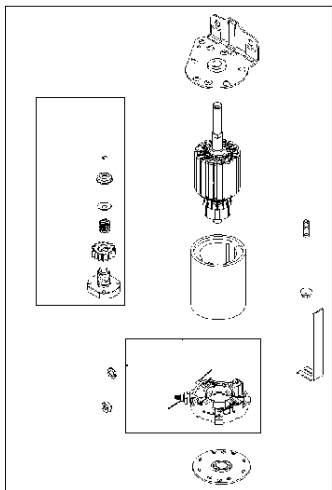

## Crankshaft

BRIGGS &amp; STRATTON ENGINES, 2198073402B1, 2017-01

Ref	Part No	Description	Remark	QTY KIT
24	501 58 56-01	KEY	591757	1
24	582 28 90-92	WOODRUFF KEY	796335	1
29	585 24 36-01	CONNECTING ROD	791633	1
46	585 24 43-01	CAMSHAFT	793880	1

## Cylinder cover

BRIGGS &amp; STRATTON ENGINES, 2198073402B1, 2017-01

Ref	Part No	Description	Remark	QTY KIT
5	585 24 34-01	CYLINDER HEAD	796183	1
337	582 31 23-69	SPARK PLUG CAP	691043	1
358	585 24 29-01	GASKET KIT	796181	1
635	585 24 25-01	SPARK PLUG CAP	691909	1
1095	585 24 28-01	GASKET KIT	796189	1

Muffler

BRIGGS & STRATTON ENGINES, 2198073402B1, 2017-01

Ref	Part No	Description	Remark	QTY KIT
24	582 28 90-92	WOODRUFF KEY	796335	1
24	501 58 56-01	KEY	591757	1

DC ONLY	DUAL CIRCUIT	5/9 AMP	TRI CIRCUIT	10/16 AMP
	474B 			

**NOTE:** All stators use a No. 1119 mounting screw.

**NOTE:** The proper flywheel part number and/or the alternator magnet size will determine the alternator type or output. See repair instruction manual for additional information.