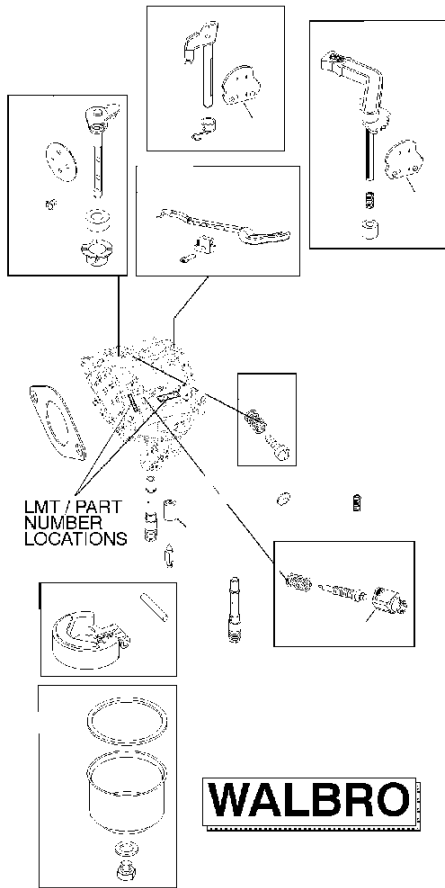

Air filter

BRIGGS & STRATTON ENGINES, 2198073402B1, 2017-01

Ref	Part No	Description	Remark	QTY KIT
445B	586 61 71-01	AIR FILTER	591583	1
601	582 28 77-32	CLAMP	791850	1