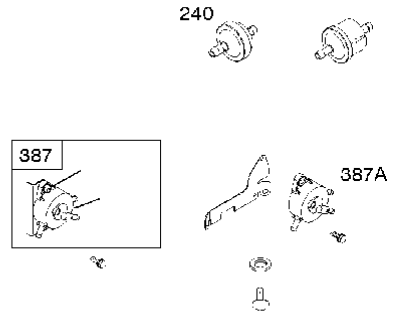

## Air filter

BRIGGS &amp; STRATTON ENGINES, 2198073402B1, 2017-01

Ref	Part No	Description	Remark	QTY KIT
445B	586 61 71-01	AIR FILTER	591583	1
601	582 28 77-32	CLAMP	791850	1

Carburetor

BRIGGS & STRATTON ENGINES, 2198073402B1, 2017-01

Ref	Part No	Description	Remark	QTY KIT
125A	585 24 31-01	CARBURETTOR	590399	1

## Crankshaft

BRIGGS &amp; STRATTON ENGINES, 2198073402B1, 2017-01

Ref	Part No	Description	Remark	QTY KIT
24	501 58 56-01	KEY	591757	1
24	582 28 90-92	WOODRUFF KEY	796335	1
29	585 24 36-01	CONNECTING ROD	791633	1
46	585 24 43-01	CAMSHAFT	793880	1

WARNING LABEL

**REQUIRED** when replacing parts with warning labels affixed.

WARNING LABEL

**REQUIRED** when replacing parts with warning labels affixed.

OPERATOR'S MANUAL

EMISSIONS LABEL

Ref	Part No	Description	Remark	QTY KIT
1027	586 45 88-01	OIL FILTER	492932S	1