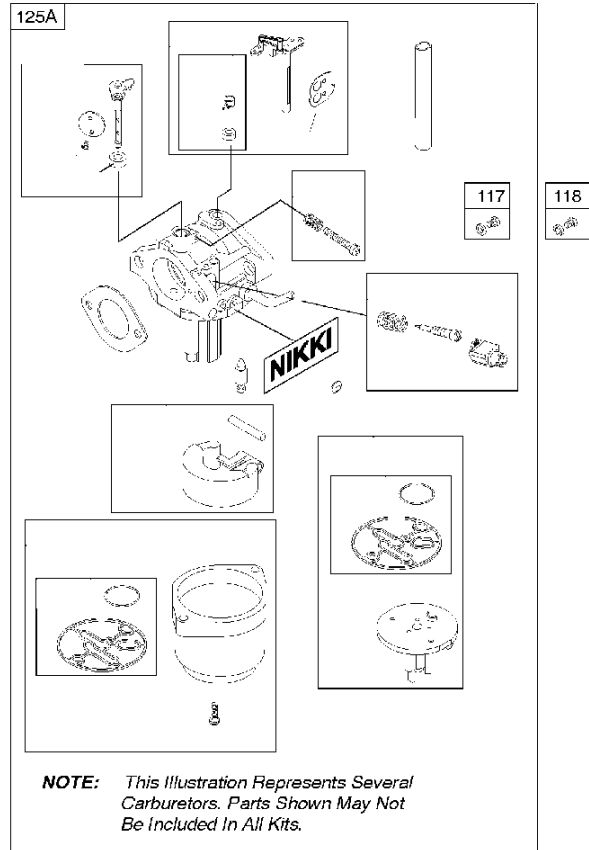

# SPARE PARTS LIST

ENGINES & TRANSMISSIONS

BRIGGS & STRATTON ENGINES,  
2198073402B1, 2017-01

## Air filter

BRIGGS &amp; STRATTON ENGINES, 2198073402B1, 2017-01

Ref	Part No	Description	Remark	QTY KIT
445B	586 61 71-01	AIR FILTER	591583	1
601	582 28 77-32	CLAMP	791850	1

Carburetor

BRIGGS & STRATTON ENGINES, 2198073402B1, 2017-01

Ref	Part No	Description	Remark	QTY KIT
125A	585 24 31-01	CARBURETTOR	590399	1

## Crankshaft

BRIGGS &amp; STRATTON ENGINES, 2198073402B1, 2017-01

Ref	Part No	Description	Remark	QTY KIT
24	501 58 56-01	KEY	591757	1
24	582 28 90-92	WOODRUFF KEY	796335	1
29	585 24 36-01	CONNECTING ROD	791633	1
46	585 24 43-01	CAMSHAFT	793880	1