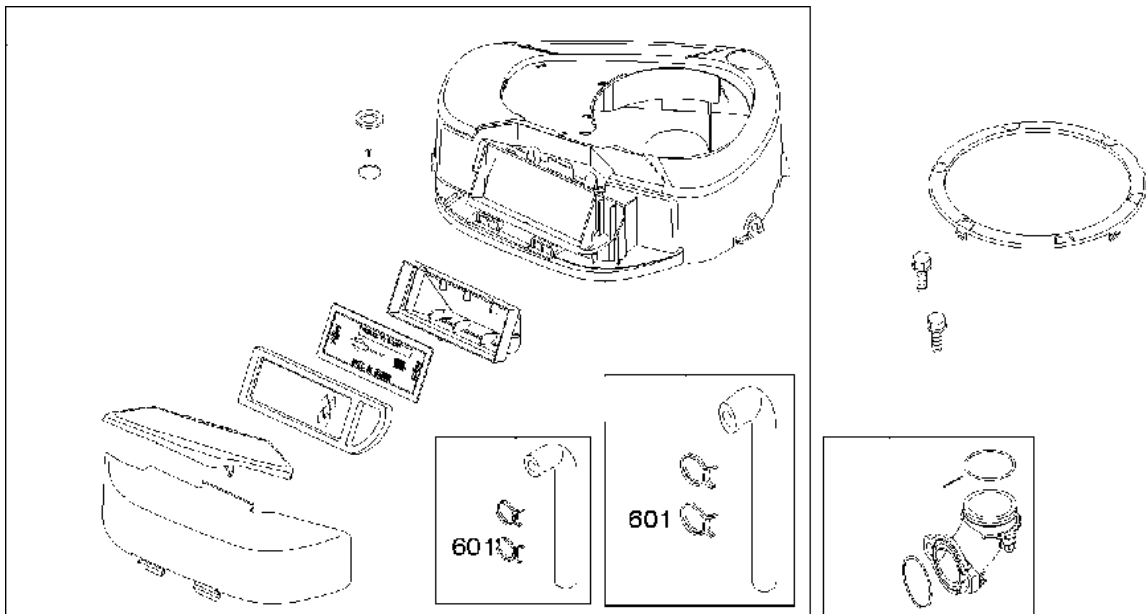

# SPARE PARTS LIST

ENGINES & TRANSMISSIONS

BRIGGS & STRATTON ENGINES,  
2198073402B1, 2017-01

## Air filter

BRIGGS &amp; STRATTON ENGINES, 2198073402B1, 2017-01

Ref	Part No	Description	Remark	QTY KIT
445B	586 61 71-01	AIR FILTER	591583	1
601	582 28 77-32	CLAMP	791850	1

Carburetor

BRIGGS & STRATTON ENGINES, 2198073402B1, 2017-01

Ref	Part No	Description	Remark	QTY KIT
125A	585 24 31-01	CARBURETTOR	590399	1

## Crankshaft

BRIGGS &amp; STRATTON ENGINES, 2198073402B1, 2017-01

Ref	Part No	Description	Remark	QTY KIT
24	501 58 56-01	KEY	591757	1
24	582 28 90-92	WOODRUFF KEY	796335	1
29	585 24 36-01	CONNECTING ROD	791633	1
46	585 24 43-01	CAMSHAFT	793880	1