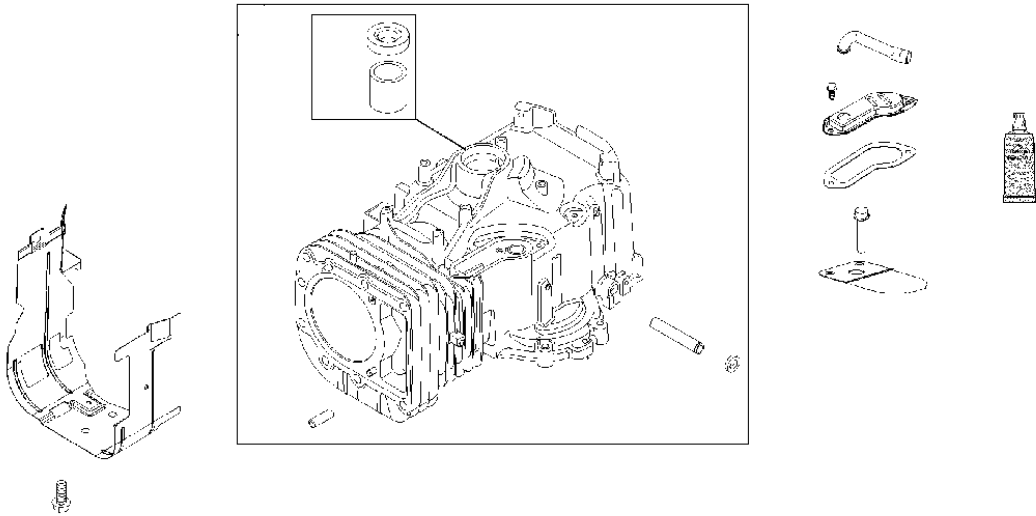

## Crankshaft

BRIGGS &amp; STRATTON ENGINES, 2198073402B1, 2017-01

Ref	Part No	Description	Remark	QTY KIT
24	501 58 56-01	KEY	591757	1
24	582 28 90-92	WOODRUFF KEY	796335	1
29	585 24 36-01	CONNECTING ROD	791633	1
46	585 24 43-01	CAMSHAFT	793880	1

WARNING LABEL

**REQUIRED** when replacing parts with warning labels affixed.

WARNING LABEL

**REQUIRED** when replacing parts with warning labels affixed.

OPERATOR'S MANUAL

EMISSIONS LABEL

Ref	Part No	Description	Remark	QTY KIT
1027	586 45 88-01	OIL FILTER	492932S	1

## Cylinder cover

BRIGGS &amp; STRATTON ENGINES, 2198073402B1, 2017-01

Ref	Part No	Description	Remark	QTY KIT
5	585 24 34-01	CYLINDER HEAD	796183	1
337	582 31 23-69	SPARK PLUG CAP	691043	1
358	585 24 29-01	GASKET KIT	796181	1
635	585 24 25-01	SPARK PLUG CAP	691909	1
1095	585 24 28-01	GASKET KIT	796189	1