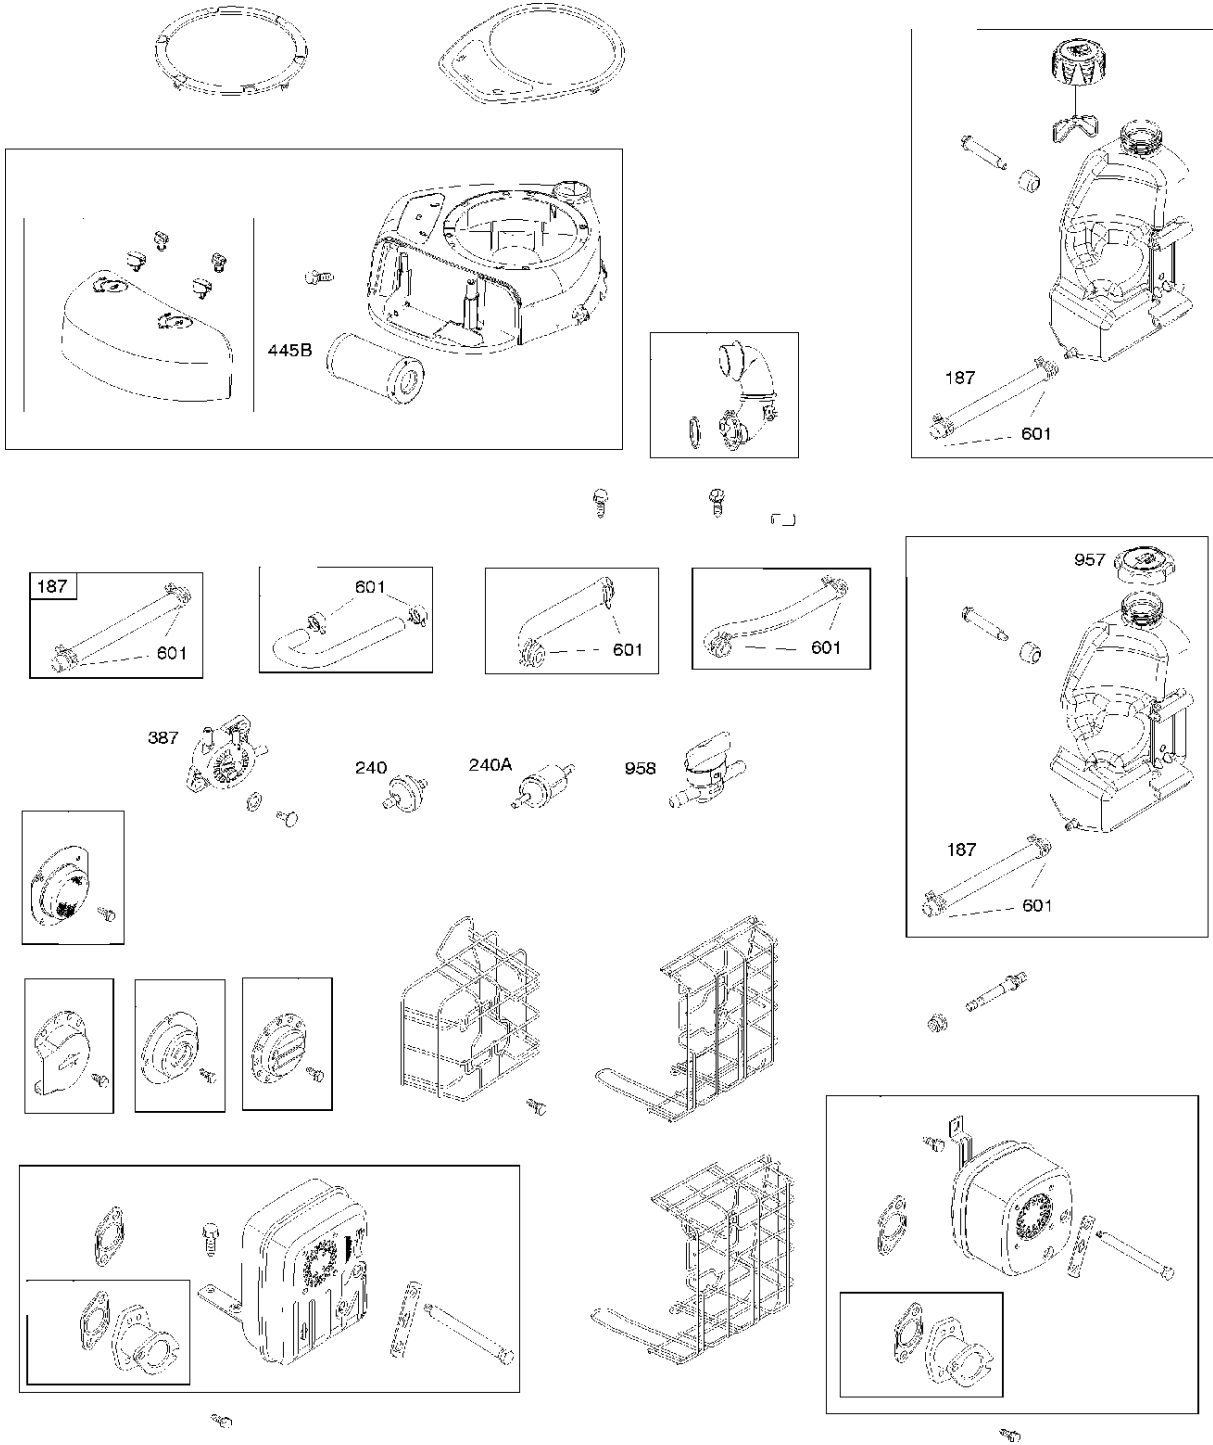

SPARE PARTS LIST

ENGINES & TRANSMISSIONS

BRIGGS & STRATTON ENGINES,
21R7070005B1, 2017-01

Air filter

BRIGGS & STRATTON ENGINES, 21R7070005B1, 2017-01

Ref	Part No	Description	Remark	QTY KIT
187	576 92 09-01	FUEL HOSE	791766	1
240	582 28 83-63	FUEL FILTER	394358S	1
240A	585 24 37-01	FUEL FILTER	691035	1
387	585 40 14-01	FUEL PUMP	808656	1
445B	586 61 71-01	AIR FILTER	591583	1
601	582 28 77-32	CLAMP	791850	1
957	585 24 21-01	FUEL TANK	795027	1
958	584 95 81-01	VALVE	698183	1
N/A	589 66 98-03	FUEL FILTER	Workshop package, 4112	5

Carburetor

BRIGGS & STRATTON ENGINES, 21R7070005B1, 2017-01

Ref	Part No	Description	Remark	QTY KIT
125A	585 24 31-01	CARBURETTOR	590399	1
187	576 92 09-01	FUEL HOSE	791766	1
422A	501 25 38-01	MAIN SWITCH	593056	1

Controls

BRIGGS & STRATTON ENGINES, 21R7070005B1, 2017-01

Ref	Part No	Description	Remark	QTY KIT
333A	585 25 82-01	ARMATURE	592841	1
474B	582 28 72-39	GENERATOR	592831	1
501	585 61 94-01	REGULATOR	794360	1
851	585 24 24-01	SPARK PLUG CAP	692424	1

24

46

Crankshaft

BRIGGS & STRATTON ENGINES, 21R7070005B1, 2017-01

Ref	Part No	Description	Remark	QTY KIT
24	501 58 56-01	KEY	591757	1
29	585 24 36-01	CONNECTING ROD	791633	1
46	585 24 43-01	CAMSHAFT	793880	1