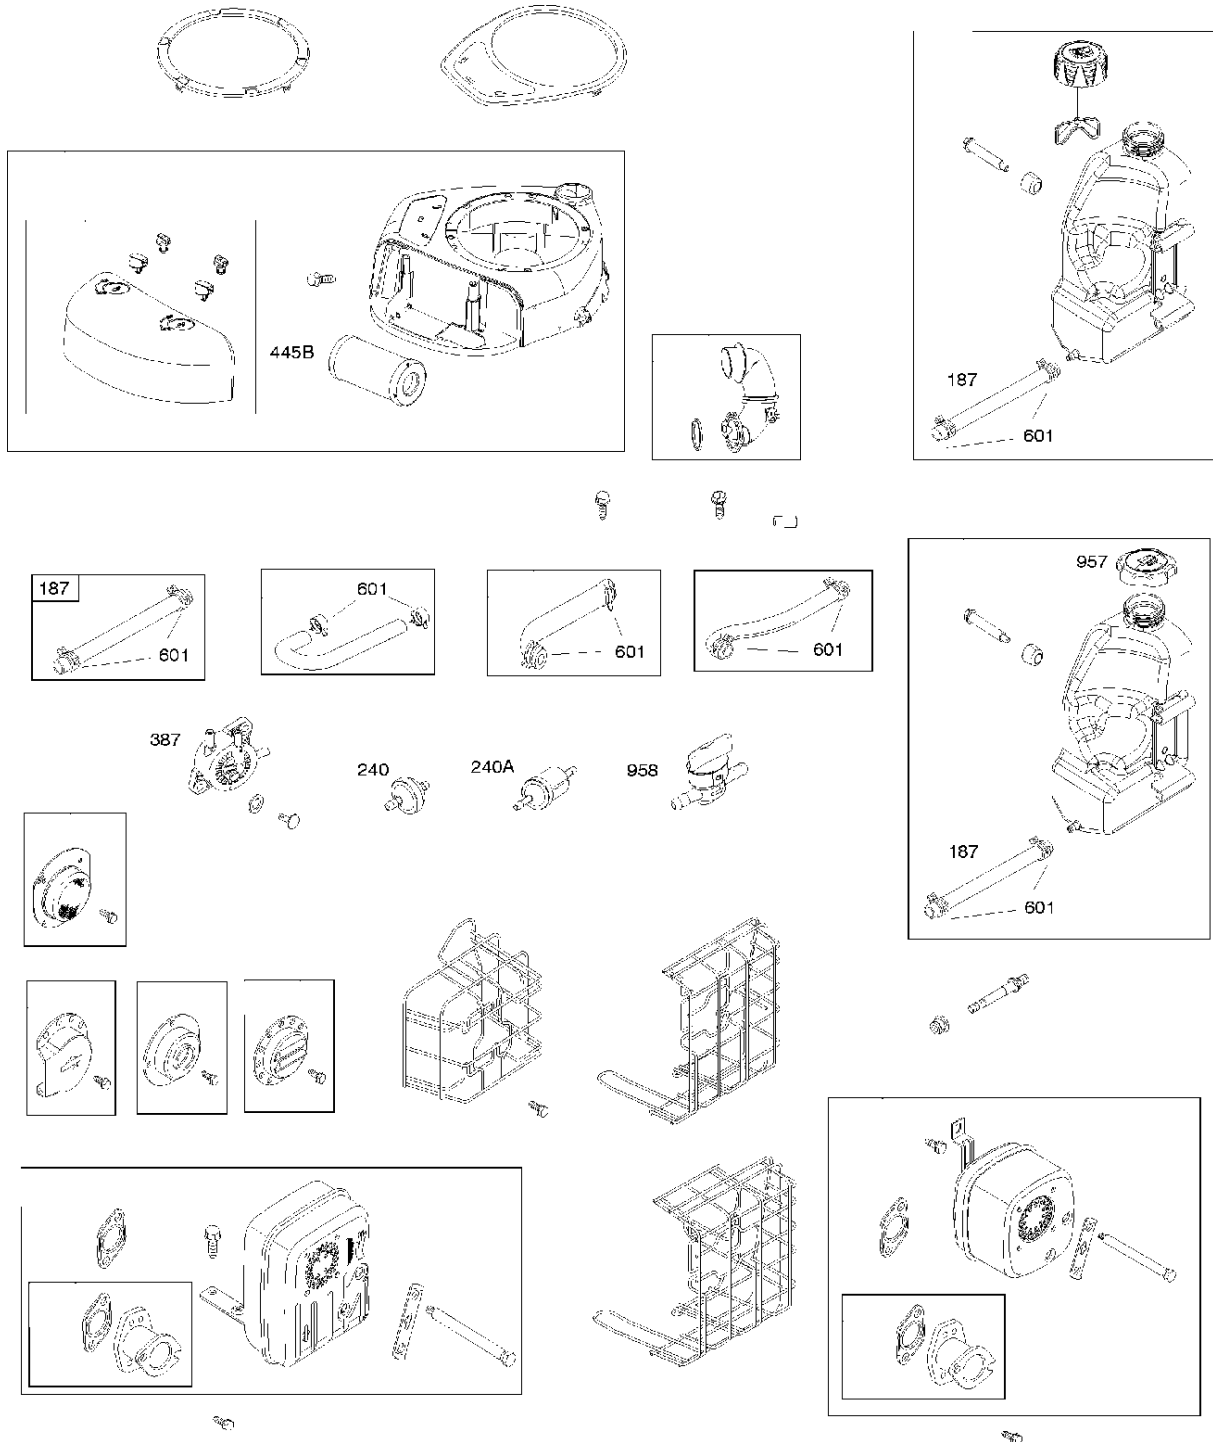

# SPARE PARTS LIST

ENGINES & TRANSMISSIONS

BRIGGS & STRATTON ENGINES,  
21R7070006B1, 2017-01

## Air filter

BRIGGS &amp; STRATTON ENGINES, 21R7070006B1, 2017-01

Ref	Part No	Description	Remark	QTY KIT
187	576 92 09-01	FUEL HOSE	791766	1
240	582 28 83-63	FUEL FILTER	394358S	1
240A	585 24 37-01	FUEL FILTER	691035	1
387	585 40 14-01	FUEL PUMP	808656	1
445B	586 61 71-01	AIR FILTER	591583	1
601	582 28 77-32	CLAMP	791850	1
957	585 24 21-01	FUEL TANK	795027	1
958	584 95 81-01	VALVE	698183	1
N/A	589 66 98-03	FUEL FILTER	Workshop package, 4112	5

## Carburetor

BRIGGS &amp; STRATTON ENGINES, 21R7070006B1, 2017-01

Ref	Part No	Description	Remark	QTY KIT
125A	585 24 31-01	CARBURETTOR	590399	1
187	576 92 09-01	FUEL HOSE	791766	1
422A	501 25 38-01	MAIN SWITCH	593056	1

## Crankshaft

BRIGGS &amp; STRATTON ENGINES, 21R7070006B1, 2017-01

Ref	Part No	Description	Remark	QTY KIT
24	501 58 56-01	KEY	591757	1
29	585 24 36-01	CONNECTING ROD	791633	1
46	585 24 43-01	CAMSHAFT	793880	1