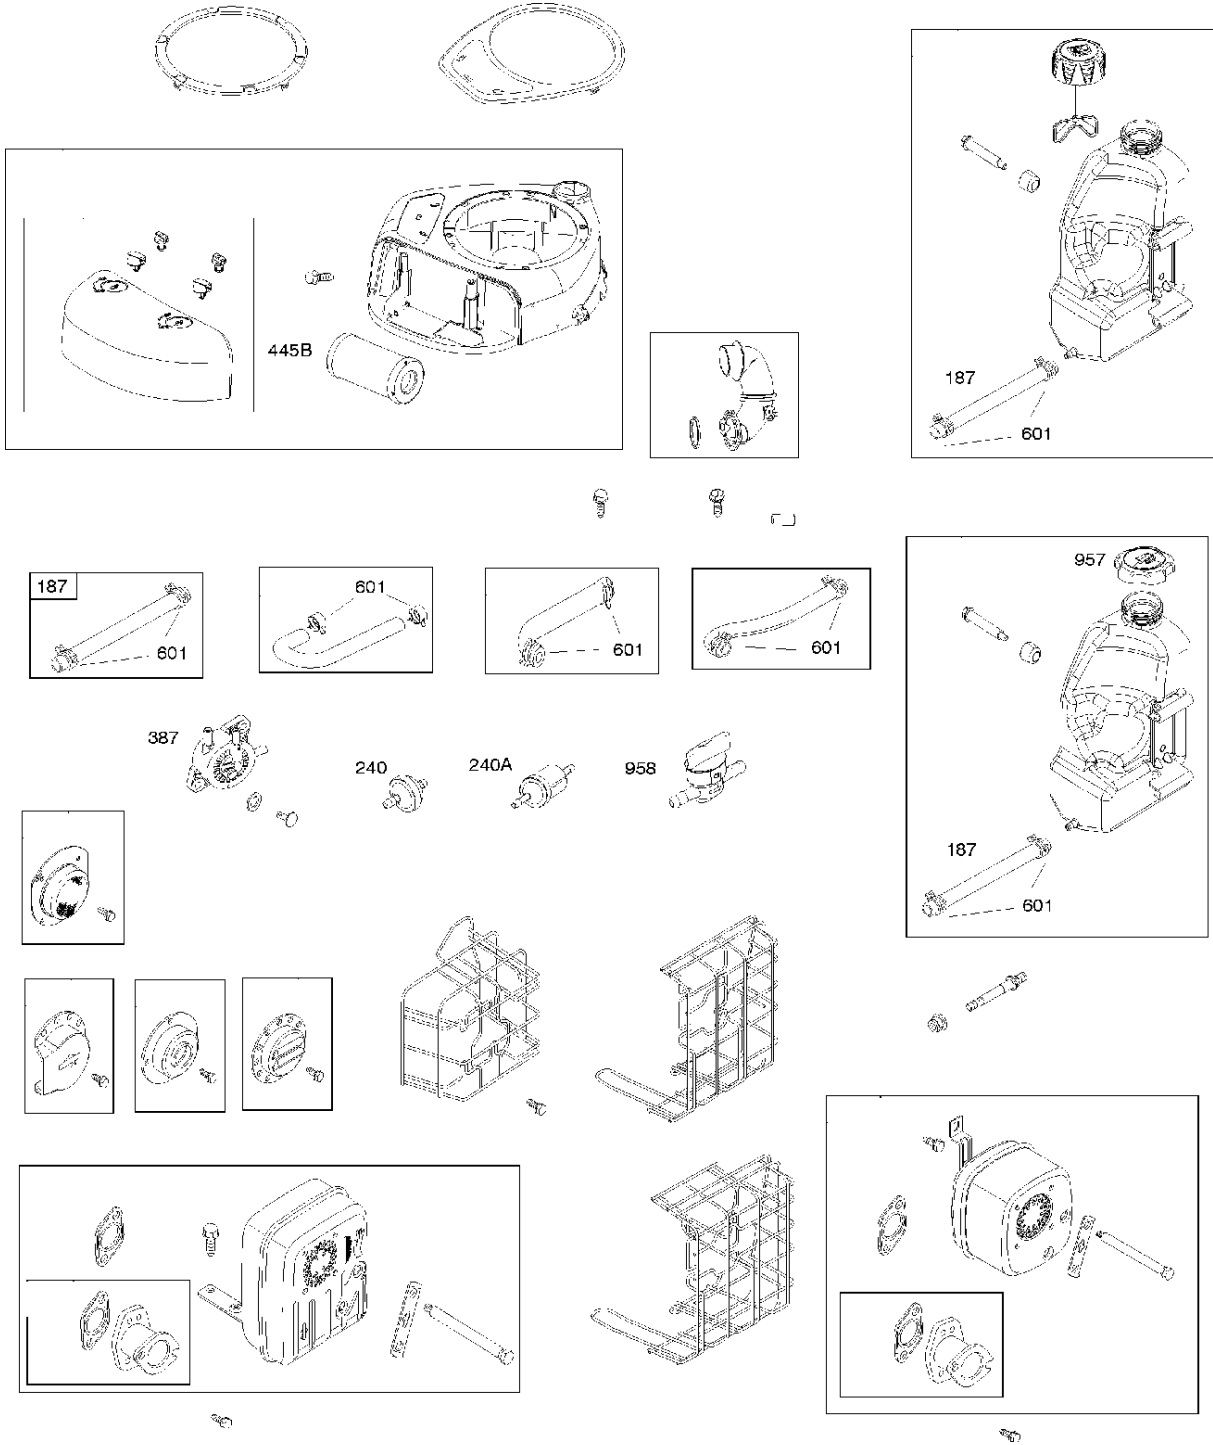

SPARE PARTS LIST

ENGINES & TRANSMISSIONS

BRIGGS & STRATTON ENGINES,
21R7070018B1, 2017-01

Air filter

BRIGGS & STRATTON ENGINES, 21R7070018B1, 2017-01

Ref	Part No	Description	Remark	QTY KIT
187	576 92 09-01	FUEL HOSE	791766	1
240	582 28 83-63	FUEL FILTER	394358S	1
240A	585 24 37-01	FUEL FILTER	691035	1
387	585 40 14-01	FUEL PUMP	808656	1
445B	586 61 71-01	AIR FILTER	591583	1
601	582 28 77-32	CLAMP	791850	1
957	585 24 21-01	FUEL TANK	795027	1
958	584 95 81-01	VALVE	698183	1
N/A	589 66 98-03	FUEL FILTER	Workshop package, 4112	5

Carburetor

BRIGGS & STRATTON ENGINES, 21R7070018B1, 2017-01

Ref	Part No	Description	Remark	QTY KIT
125A	585 24 31-01	CARBURETTOR	590399	1
187	576 92 09-01	FUEL HOSE	791766	1
422A	501 25 38-01	MAIN SWITCH	593056	1

Controls

BRIGGS & STRATTON ENGINES, 21R7070018B1, 2017-01

Ref	Part No	Description	Remark	QTY KIT
333A	585 25 82-01	ARMATURE	592841	1
474B	582 28 72-39	GENERATOR	592831	1
501	585 61 94-01	REGULATOR	794360	1
851	585 24 24-01	SPARK PLUG CAP	692424	1

24

Crankshaft

BRIGGS & STRATTON ENGINES, 21R7070018B1, 2017-01

Ref	Part No	Description	Remark	QTY KIT
24	501 58 56-01	KEY	591757	1
29	585 24 36-01	CONNECTING ROD	791633	1
46	585 24 43-01	CAMSHAFT	793880	1