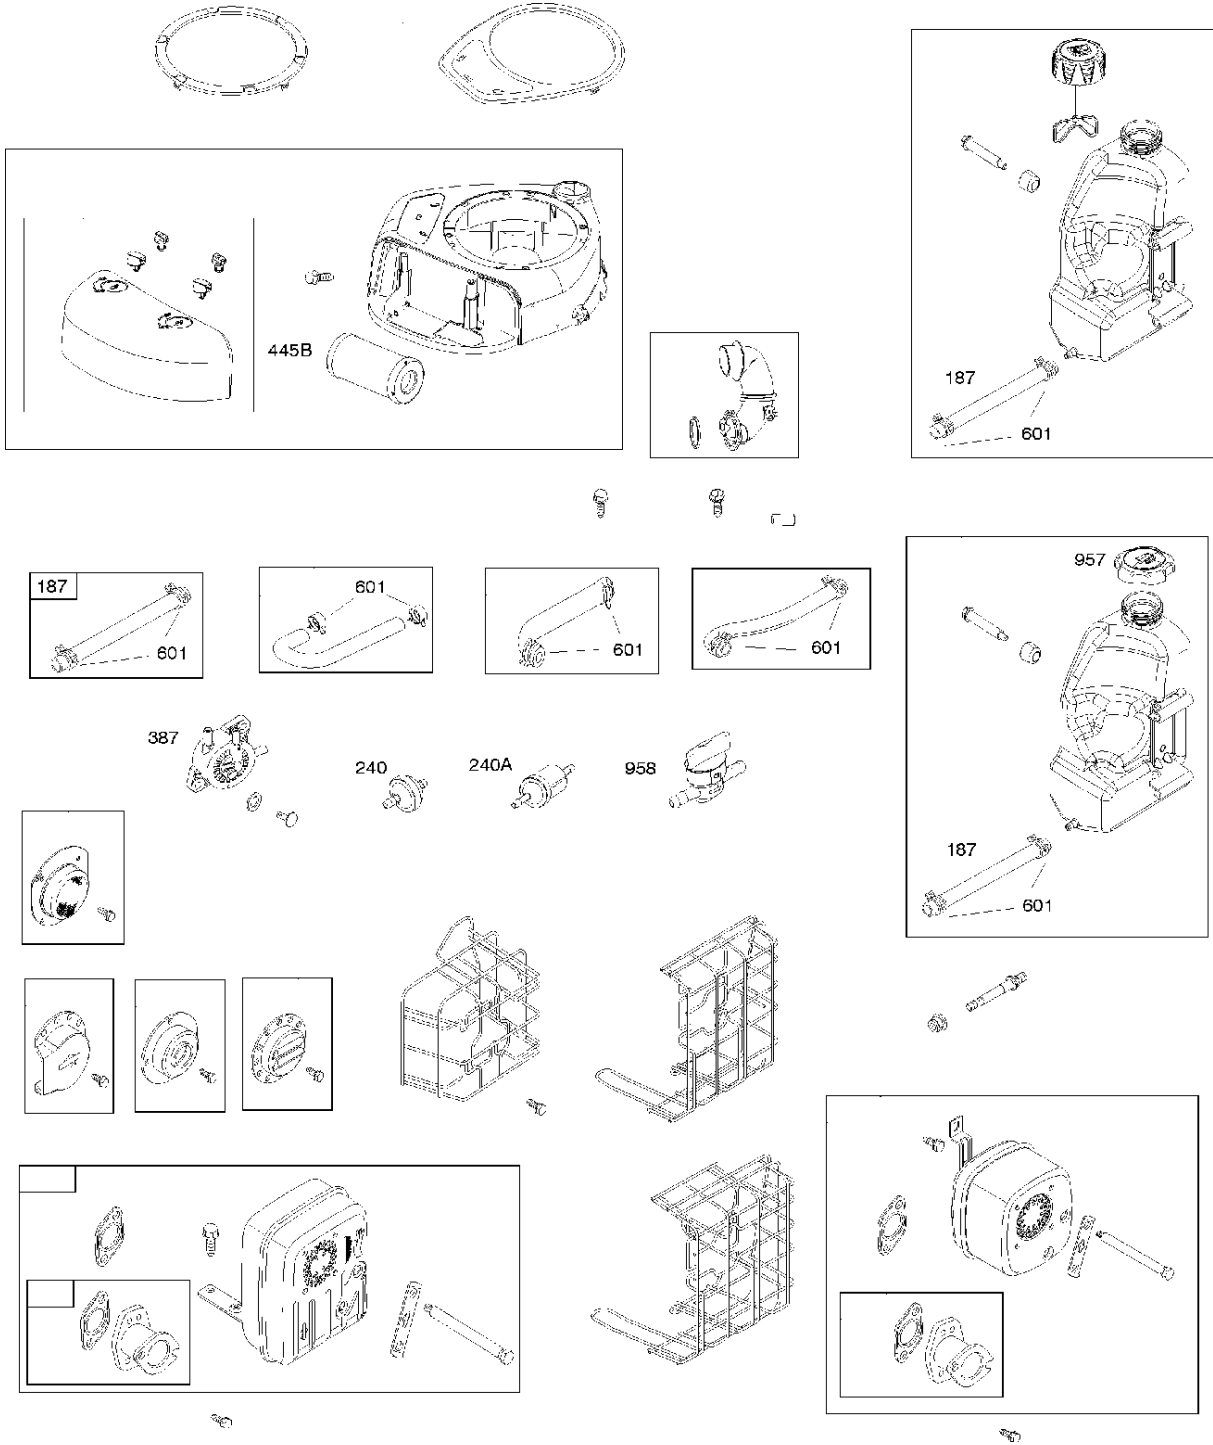

SPARE PARTS LIST

ENGINES & TRANSMISSIONS

BRIGGS & STRATTON ENGINES,
21R7070115B1, 2017-01

Air filter

BRIGGS & STRATTON ENGINES, 21R7070115B1, 2017-01

Ref	Part No	Description	Remark	QTY KIT
187	576 92 09-01	FUEL HOSE	791766	1
240	582 28 83-63	FUEL FILTER	394358S	1
240A	585 24 37-01	FUEL FILTER	691035	1
387	585 40 14-01	FUEL PUMP	808656	1
445B	586 61 71-01	AIR FILTER	591583	1
601	582 28 77-32	CLAMP	791850	1
957	585 24 21-01	FUEL TANK	795027	1
958	584 95 81-01	VALVE	698183	1
N/A	589 66 98-03	FUEL FILTER	Workshop package, 4112	5

Carburetor

BRIGGS & STRATTON ENGINES, 21R7070115B1, 2017-01

Ref	Part No	Description	Remark	QTY KIT
125A	585 24 31-01	CARBURETTOR	590399	1
187	576 92 09-01	FUEL HOSE	791766	1
422A	501 25 38-01	MAIN SWITCH	593056	1

Controls

BRIGGS & STRATTON ENGINES, 21R7070115B1, 2017-01

Ref	Part No	Description	Remark	QTY KIT
333A	585 25 82-01	ARMATURE	592841	1
474B	582 28 72-39	GENERATOR	592831	1
501	585 61 94-01	REGULATOR	794360	1
851	585 24 24-01	SPARK PLUG CAP	692424	1

24

46

Crankshaft

BRIGGS & STRATTON ENGINES, 21R7070115B1, 2017-01

Ref	Part No	Description	Remark	QTY KIT
24	501 58 56-01	KEY	591757	1
29	585 24 36-01	CONNECTING ROD	791633	1
46	585 24 43-01	CAMSHAFT	793880	1