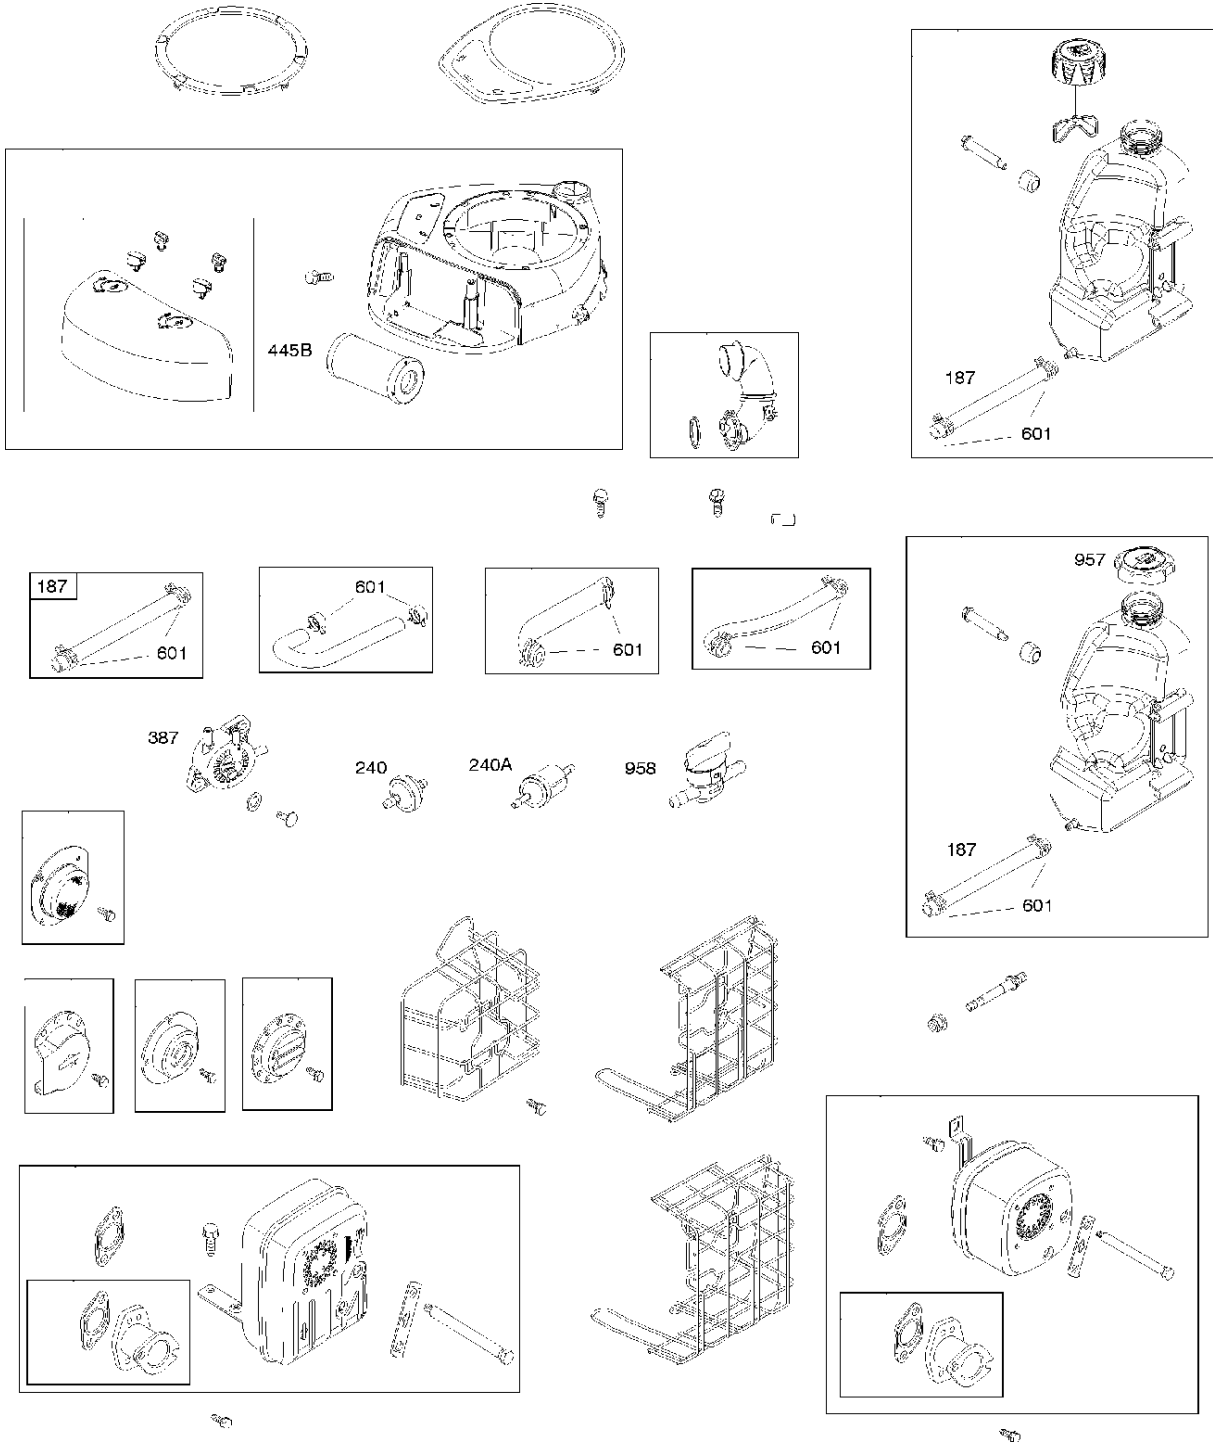

# SPARE PARTS LIST

ENGINES & TRANSMISSIONS

BRIGGS & STRATTON ENGINES,  
21R7770027B1, 2017-01

## Air filter

BRIGGS &amp; STRATTON ENGINES, 21R7770027B1, 2017-01

Ref	Part No	Description	Remark	QTY	KIT
187	576 92 09-01	FUEL HOSE	791766	1	
240	582 28 83-63	FUEL FILTER	394358S	1	
240A	585 24 37-01	FUEL FILTER	691035	1	
387	585 40 14-01	FUEL PUMP	808656	1	
445B	586 61 71-01	AIR FILTER	591583	1	
601	582 28 77-32	CLAMP	791850	1	
957	585 24 21-01	FUEL TANK	795027	1	
958	584 95 81-01	VALVE	698183	1	
N/A	589 66 98-03	FUEL FILTER	Workshop package, 4105	5	

## Carburetor

BRIGGS &amp; STRATTON ENGINES, 21R7770027B1, 2017-01

Ref	Part No	Description	Remark	QTY KIT
125A	589 66 98-35	CARBURETTOR	593432	1
125A	585 24 31-01	CARBURETTOR	590399	1
187	576 92 09-01	FUEL HOSE	791766	1
422A	501 25 38-01	MAIN SWITCH	593056	1

## Crankshaft

BRIGGS &amp; STRATTON ENGINES, 21R7770027B1, 2017-01

Ref	Part No	Description	Remark	QTY KIT
24	501 58 56-01	KEY	591757	1
29	585 24 36-01	CONNECTING ROD	791633	1
46	585 24 43-01	CAMSHAFT	793880	1