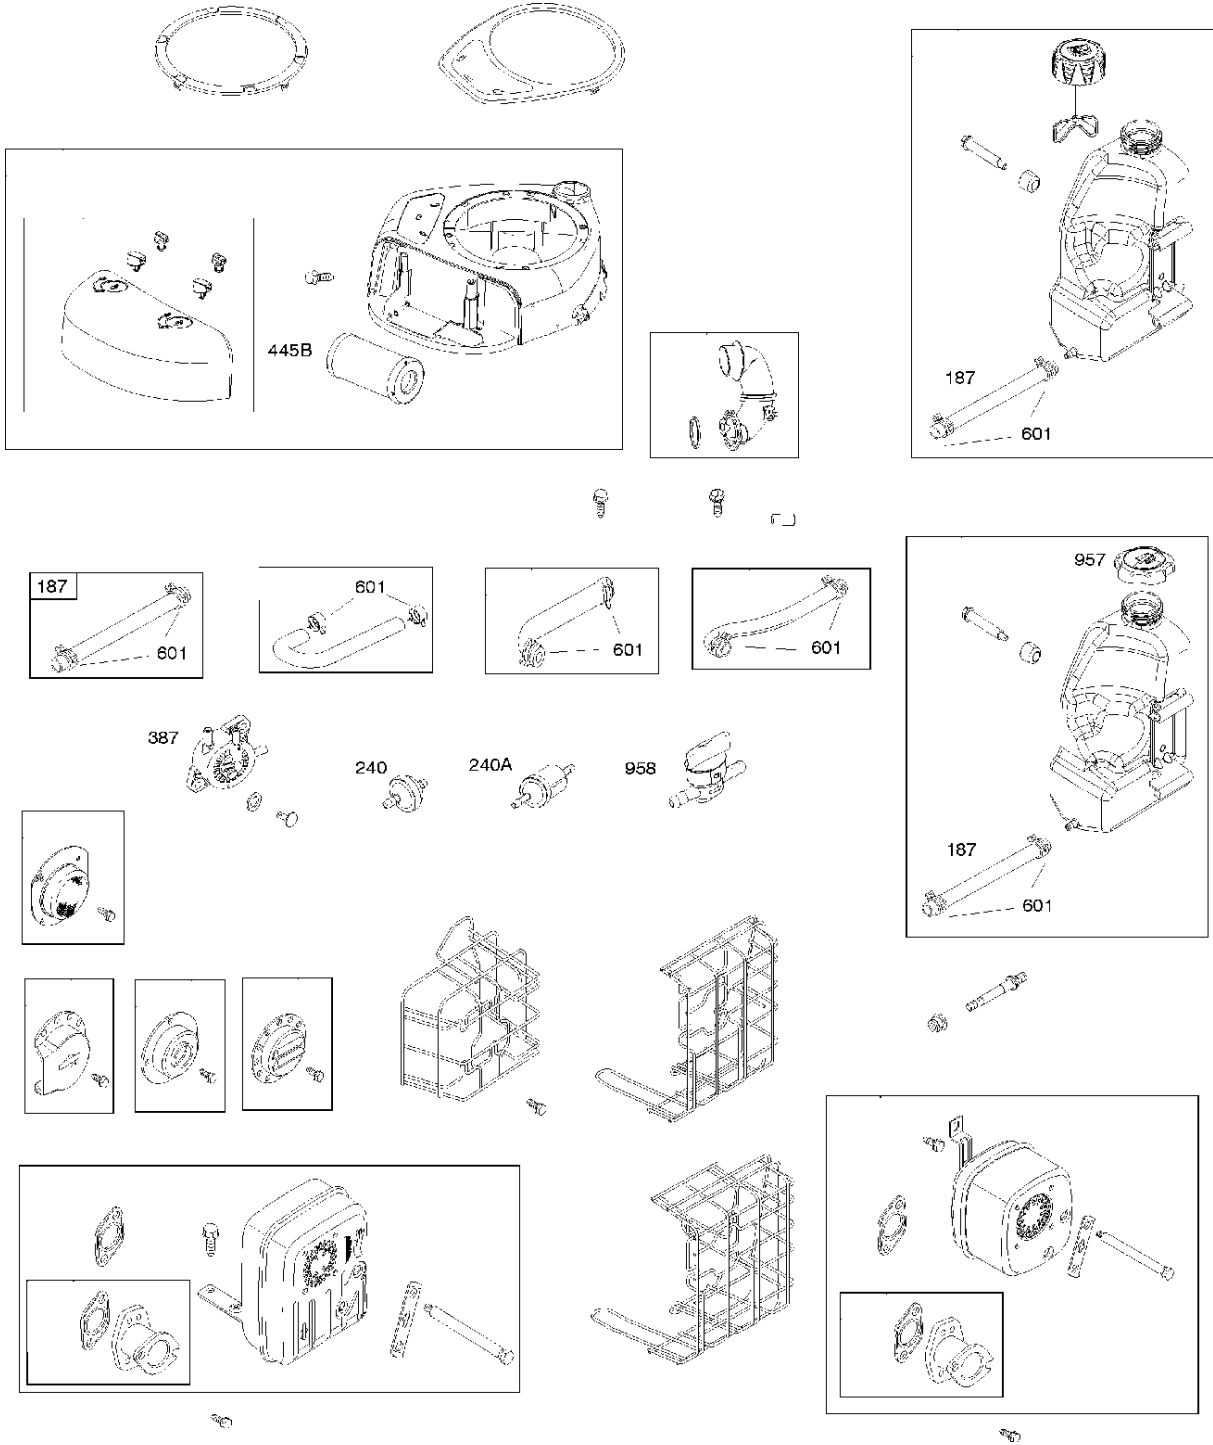

SPARE PARTS LIST

ENGINES & TRANSMISSIONS

BRIGGS & STRATTON ENGINES,
21R7770100B1, 2017-01

Air filter

BRIGGS & STRATTON ENGINES, 21R7770100B1, 2017-01

Ref	Part No	Description	Remark	QTY KIT
187	576 92 09-01	FUEL HOSE	791766	1
240	582 28 83-63	FUEL FILTER	394358S	1
240A	585 24 37-01	FUEL FILTER	691035	1
387	585 40 14-01	FUEL PUMP	808656	1
445B	586 61 71-01	AIR FILTER	591583	1
601	582 28 77-32	CLAMP	791850	1
957	585 24 21-01	FUEL TANK	795027	1
958	584 95 81-01	VALVE	698183	1
N/A	589 66 98-03	FUEL FILTER	Workshop package, 4112	5

Carburetor

BRIGGS & STRATTON ENGINES, 21R7770100B1, 2017-01

Ref	Part No	Description	Remark	QTY KIT
125A	585 24 31-01	CARBURETTOR	590399	1
187	576 92 09-01	FUEL HOSE	791766	1
422A	501 25 38-01	MAIN SWITCH	593056	1

Controls

BRIGGS & STRATTON ENGINES, 21R7770100B1, 2017-01

Ref	Part No	Description	Remark	QTY KIT
333A	585 25 82-01	ARMATURE	592841	1
474B	582 28 72-39	GENERATOR	592831	1
501	585 61 94-01	REGULATOR	794360	1
851	585 24 24-01	SPARK PLUG CAP	692424	1

24

46

Crankshaft

BRIGGS & STRATTON ENGINES, 21R7770100B1, 2017-01

Ref	Part No	Description	Remark	QTY KIT
24	501 58 56-01	KEY	591757	1
29	585 24 36-01	CONNECTING ROD	791633	1
46	585 24 43-01	CAMSHAFT	793880	1