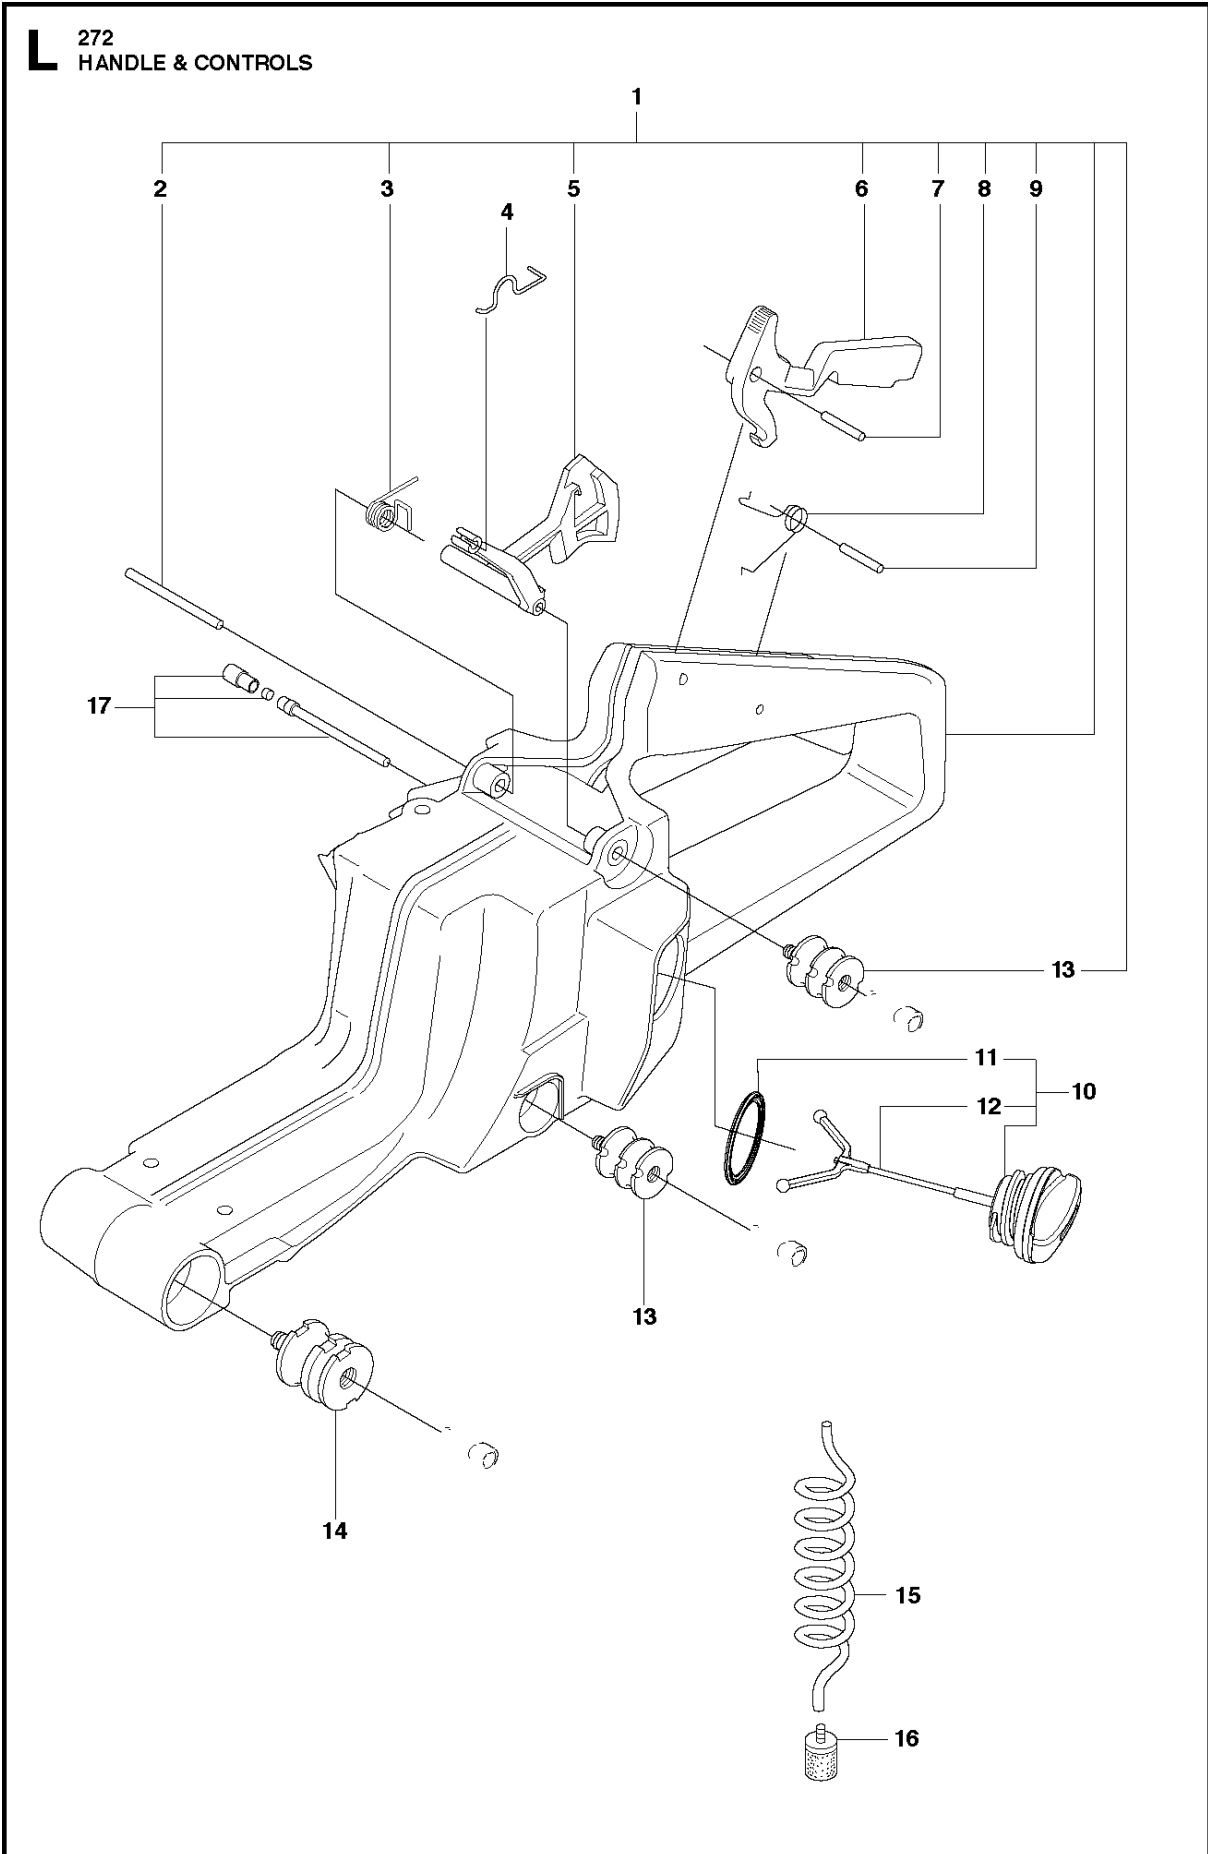

Ref	Part No	Description	Remark	QTY	KIT
1	501 69 90-10	FUEL TANK ASSY		1	
2	501 51 97-02	ROD		1	1
3	501 52 88-01	RECOIL SPRING		1	1
4	503 44 58-01	THROTTLE WIRE		1	
5	501 51 80-02	THROTTLE LEVER		1	1
6	501 51 81-02	THROTTLE LOCKOUT		1	1
7	721 42 12-26	SPRING PIN		1	1
8	501 42 41-01	SPRING		1	1
9	721 42 12-26	SPRING PIN		1	1
10	501 43 14-02	TANK CAP ASSY		1	
11	501 27 82-01	GASKET		1	
12	503 57 89-01	HOLDER		1	
13	501 77 34-01	ANTIVIBRATION ELEMENT	Soft, 2 pcs included in kit 1	4	1
13	501 62 87-01	ANTIVIBRATION ELEMENT	Hard	4	
14	501 77 35-01	ANTIVIBRATION ELEMENT	Soft	2	
14	501 69 94-01	ANTIVIBRATION ELEMENT	Hard	2	
15	581 75 62-01	FUEL HOSE		1	
16	503 44 32-01	FUEL FILTER		1	
17	501 62 96-01	TANK VENT		1