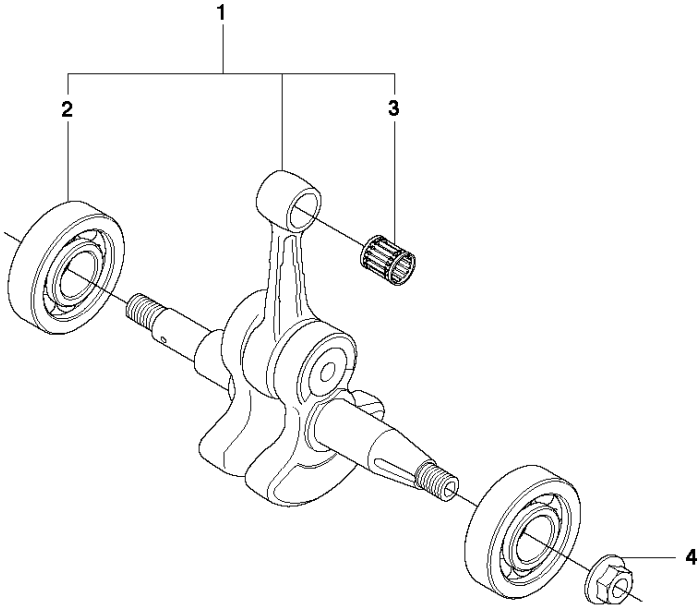

J 272
CRANKSHAFT

CRANKSHAFT

272 XP. 2017-08

Ref	Part No	Description	Remark	QTY	KIT
1	503 61 33-71	CRANKSHAFT ASSY		1	
2	544 06 86-01	BALL BEARING		2	1
3	577 57 24-01	NEEDLE BEARING		1	1
4	503 22 04-01	NUT		1