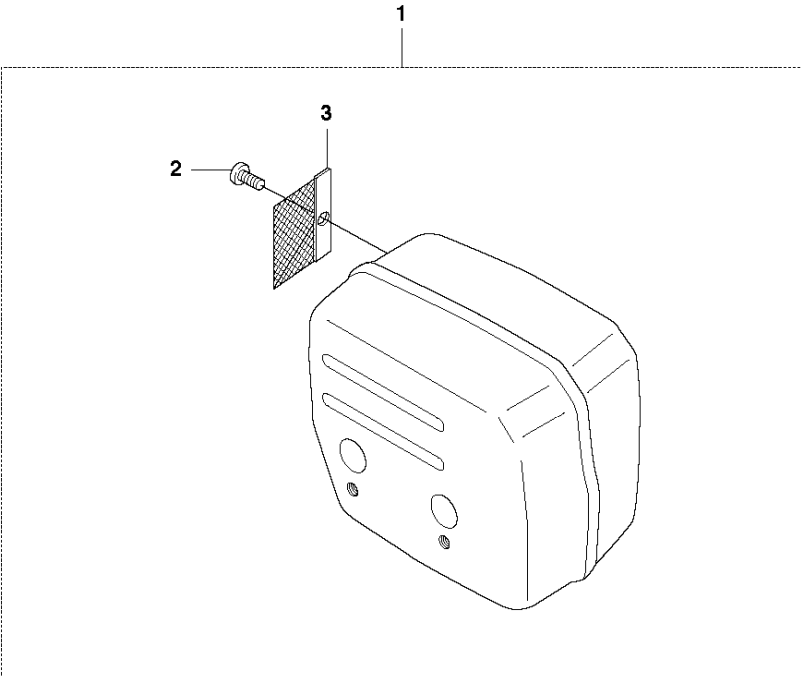

F 272
MUFFLER

MUFFLER

272 XP. 2017-08

Ref	Part No	Description	Remark	QTY	KIT
1	503 59 92-06	MUFFLER ASSY	FF	1	
1	503 59 92-05	MUFFLER ASSY	DF	1	
2	724 12 87-59	SCREW CRPANM		1	1
3	503 66 91-01	SPARK ARRESTER SCREEN		1	1
5	503 47 69-01	MUFFLER ASSY		1	
6	725 53 70-55	SCREW IHSCM		2	
7	503 20 02-10	SCREW IHSCFM		2	
8	503 20 02-16	SCREW IHSCFM		1	
9	590 47 60-01	SUPPORT PLATE		1