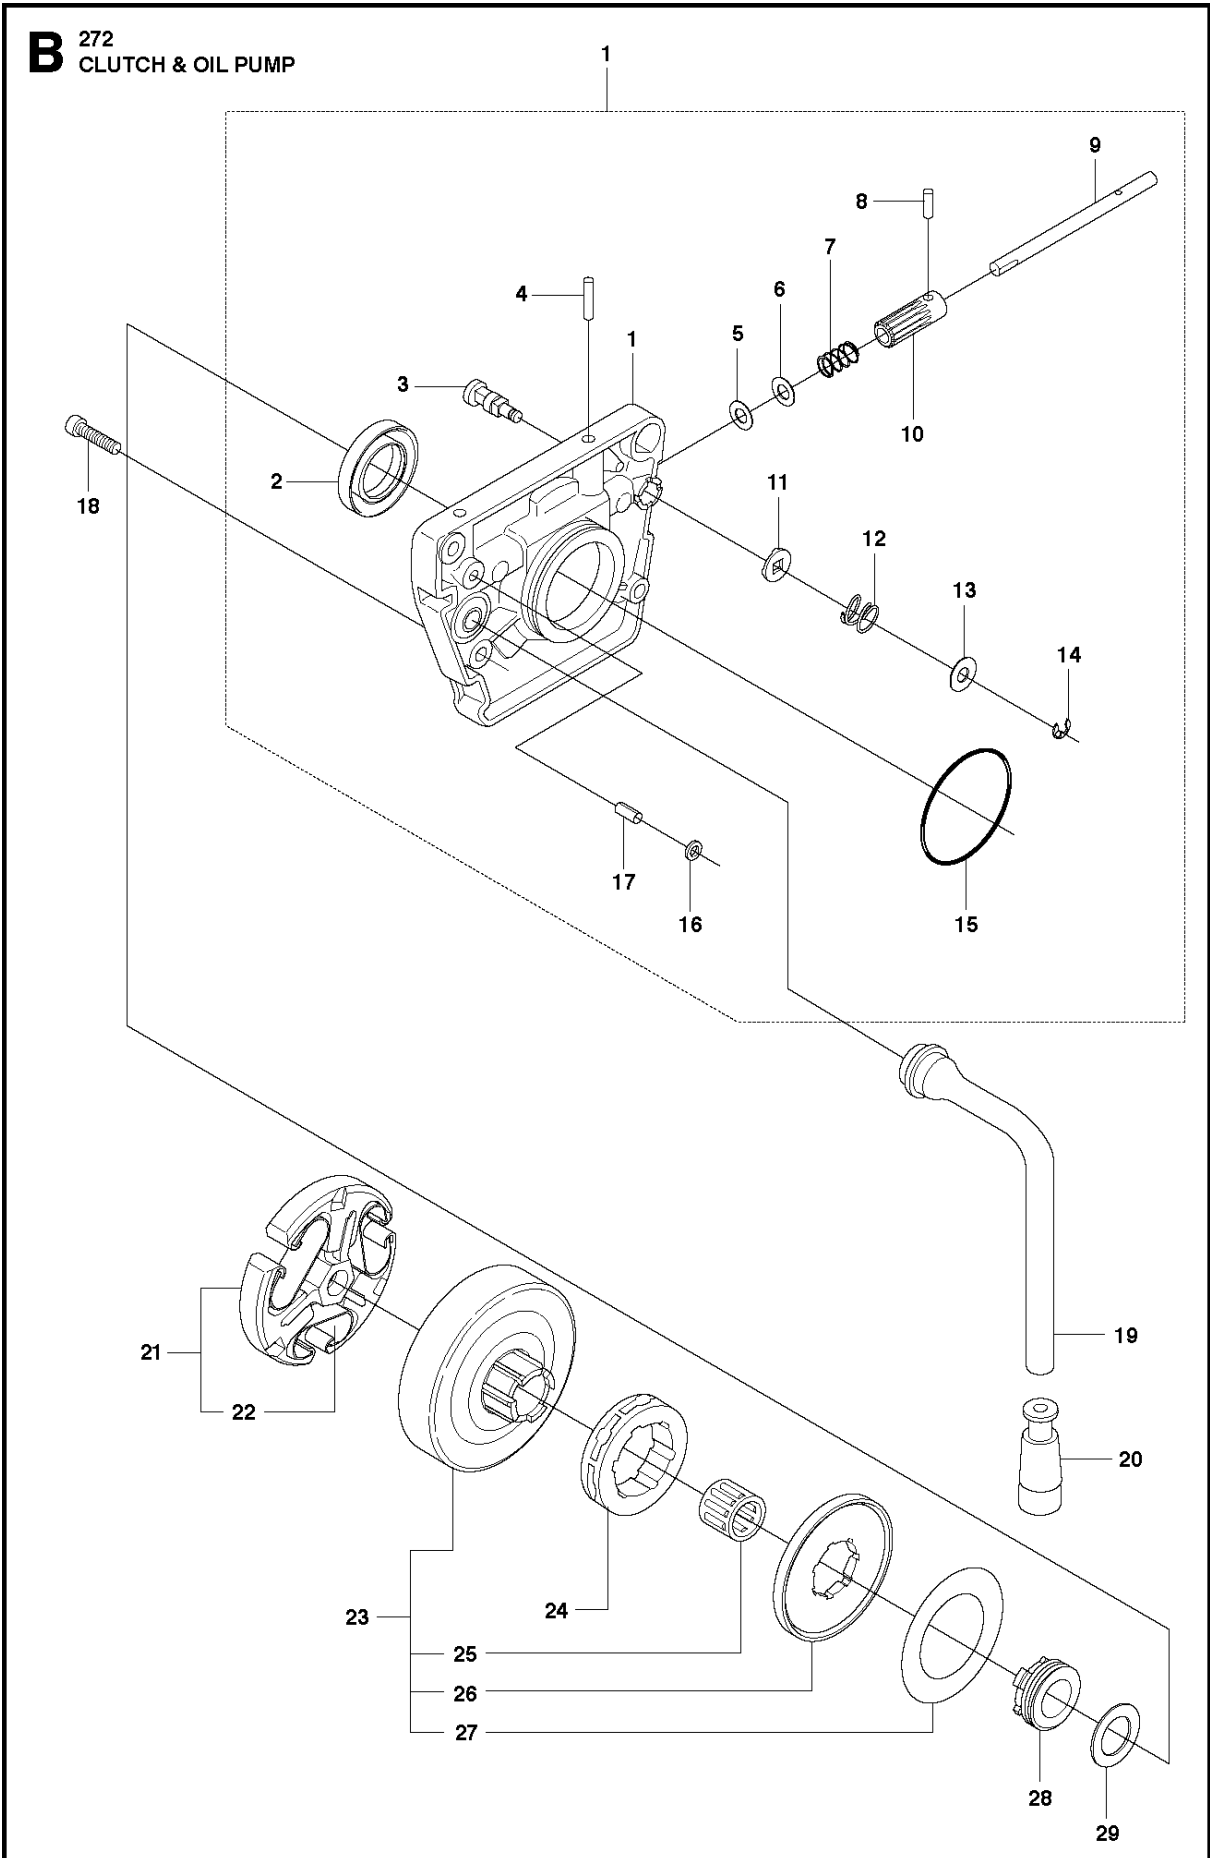

CLUTCH & OIL PUMP

272 XP. 2017-08

Ref	Part No	Description	Remark	QTY	KIT
1	501 51 25-01	OIL PUMP ASSY		1	
2	503 26 02-04	SEALING RING		1	1
3	501 51 36-01	ADJUSTMENT SCREW		1	1
4	720 12 37-50	PARALLEL PIN		1	1
5	503 23 10-01	WASHER		1	1
6	503 23 00-16	WASHER		1	1
7	501 51 34-01	SPRING		1	1
8	501 51 33-01	STOP SCREW		1	1
9	501 51 32-01	SHAFT		1	1
10	501 51 31-01	GEAR WHEEL		1	1
11	501 51 37-01	FIXING WASHER		1	1
12	501 51 39-01	SPRING		1	1
13	734 48 48-01	WASHER		1	1
14	735 31 07-20	E-CLIP		1	1
15	740 42 21-00	O-RING		1	1
16	501 28 85-01	X-RING 2.9X6.46X1.78		1	1
17	721 42 03-25	PINNE FRP-LS3X6 OXSV		1	1
18	725 52 93-56	SCREW IHSCM		3	
19	501 51 99-01	OIL HOSE		1	
20	501 54 41-02	OIL SCREEN		1	
21	503 74 44-02	CLUTCH ASSY		1	
22	537 36 06-01	CLUTCH SPRING		3	21
23	501 83 15-03	CLUTCH DRUM ASSY		1	
23	501 83 15-04	CLUTCH DRUM ASSY		1	
24	505 30 36-61	RIM		1	
24	501 59 80-02	RIM		1	
25	503 25 34-01	NEEDLE BEARING		1	23
26	501 83 17-01	WASHER		1	23
27	501 53 59-01	WASHER		1	23
28	501 51 38-01	GEAR WHEEL			
29	503 23 00-13	WASHER