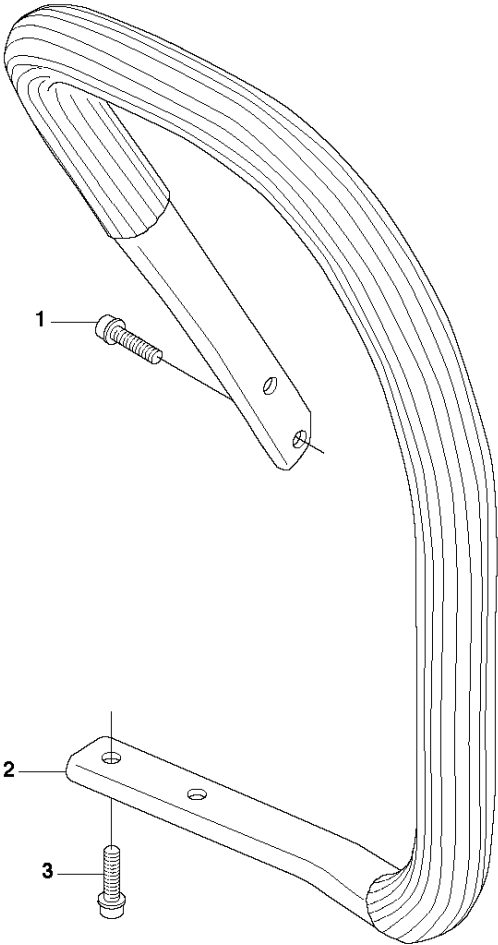

H2 272
CYLINDER PISTON

CYLINDER PISTON

272 XP. 2017-08

Ref	Part No	Description	Remark	QTY KIT	
1	504 01 68-02	CYLINDER ASSY	Ø52	1	
2	503 40 54-01	GASKET		1	
3	503 71 53-01	DECOMPRESSION VALVE		1	
4	501 51 54-01	SUPPORT		1	
5	503 21 60-25	SCREW		4	
6	503 23 51-08	SPARK PLUG		1	
7	501 51 22-04	GASKET		1	
8	504 01 70-02	PISTON ASSY		1	1
9	503 28 90-19	PISTON RING		1	8, 1
10	737 43 12-00	SNAP RING		2	8, 1
11	577 57 24-01	NEEDLE BEARING		1	1
12	503 51 99-01	HEAT DEFLECTOR		1	

E 272
ELECTRICAL

ELECTRICAL

272 XP. 2017-08

Ref	Part No	Description	Remark	QTY	KIT
1	503 22 04-01	NUT		1	
2	537 05 16-02	FLYWHEEL ASSY		1	
3	503 23 00-42	WASHER		2	2
4	501 67 35-01	SPRING		2	2
5	501 67 32-01	PAWL		2	2
6	501 81 99-01	SCREW		2	2
7	503 20 25-20	SCREW IHSCM		2	
8	503 23 72-02	INSULATING CAP		1	
9	587 32 96-01	IGNITION MODULE		1	
10	501 48 54-02	SPARK PLUG CAP		1	
11	501 83 98-01	CABLE		1	

M 272
HANDLE

Ref	Part No	Description	Remark	QTY KIT
1	503 21 06-22	SCREW IHSCT		2
2	501 53 45-03	FRONT HANDLE ASSY		1
3	503 21 06-22	SCREW IHSCT		2

Ref	Part No	Description	Remark	QTY	KIT
1	501 69 90-10	FUEL TANK ASSY		1	
2	501 51 97-02	ROD		1	1
3	501 52 88-01	RECOIL SPRING		1	1
4	503 44 58-01	THROTTLE WIRE		1	
5	501 51 80-02	THROTTLE LEVER		1	1
6	501 51 81-02	THROTTLE LOCKOUT		1	1
7	721 42 12-26	SPRING PIN		1	1
8	501 42 41-01	SPRING		1	1
9	721 42 12-26	SPRING PIN		1	1
10	501 43 14-02	TANK CAP ASSY		1	
11	501 27 82-01	GASKET		1	
12	503 57 89-01	HOLDER		1	
13	501 77 34-01	ANTIVIBRATION ELEMENT	Soft, 2 pcs included in kit 1	4	1
13	501 62 87-01	ANTIVIBRATION ELEMENT	Hard	4	
14	501 77 35-01	ANTIVIBRATION ELEMENT	Soft	2	
14	501 69 94-01	ANTIVIBRATION ELEMENT	Hard	2	
15	581 75 62-01	FUEL HOSE		1	
16	503 44 32-01	FUEL FILTER		1	
17	501 62 96-01	TANK VENT		1	