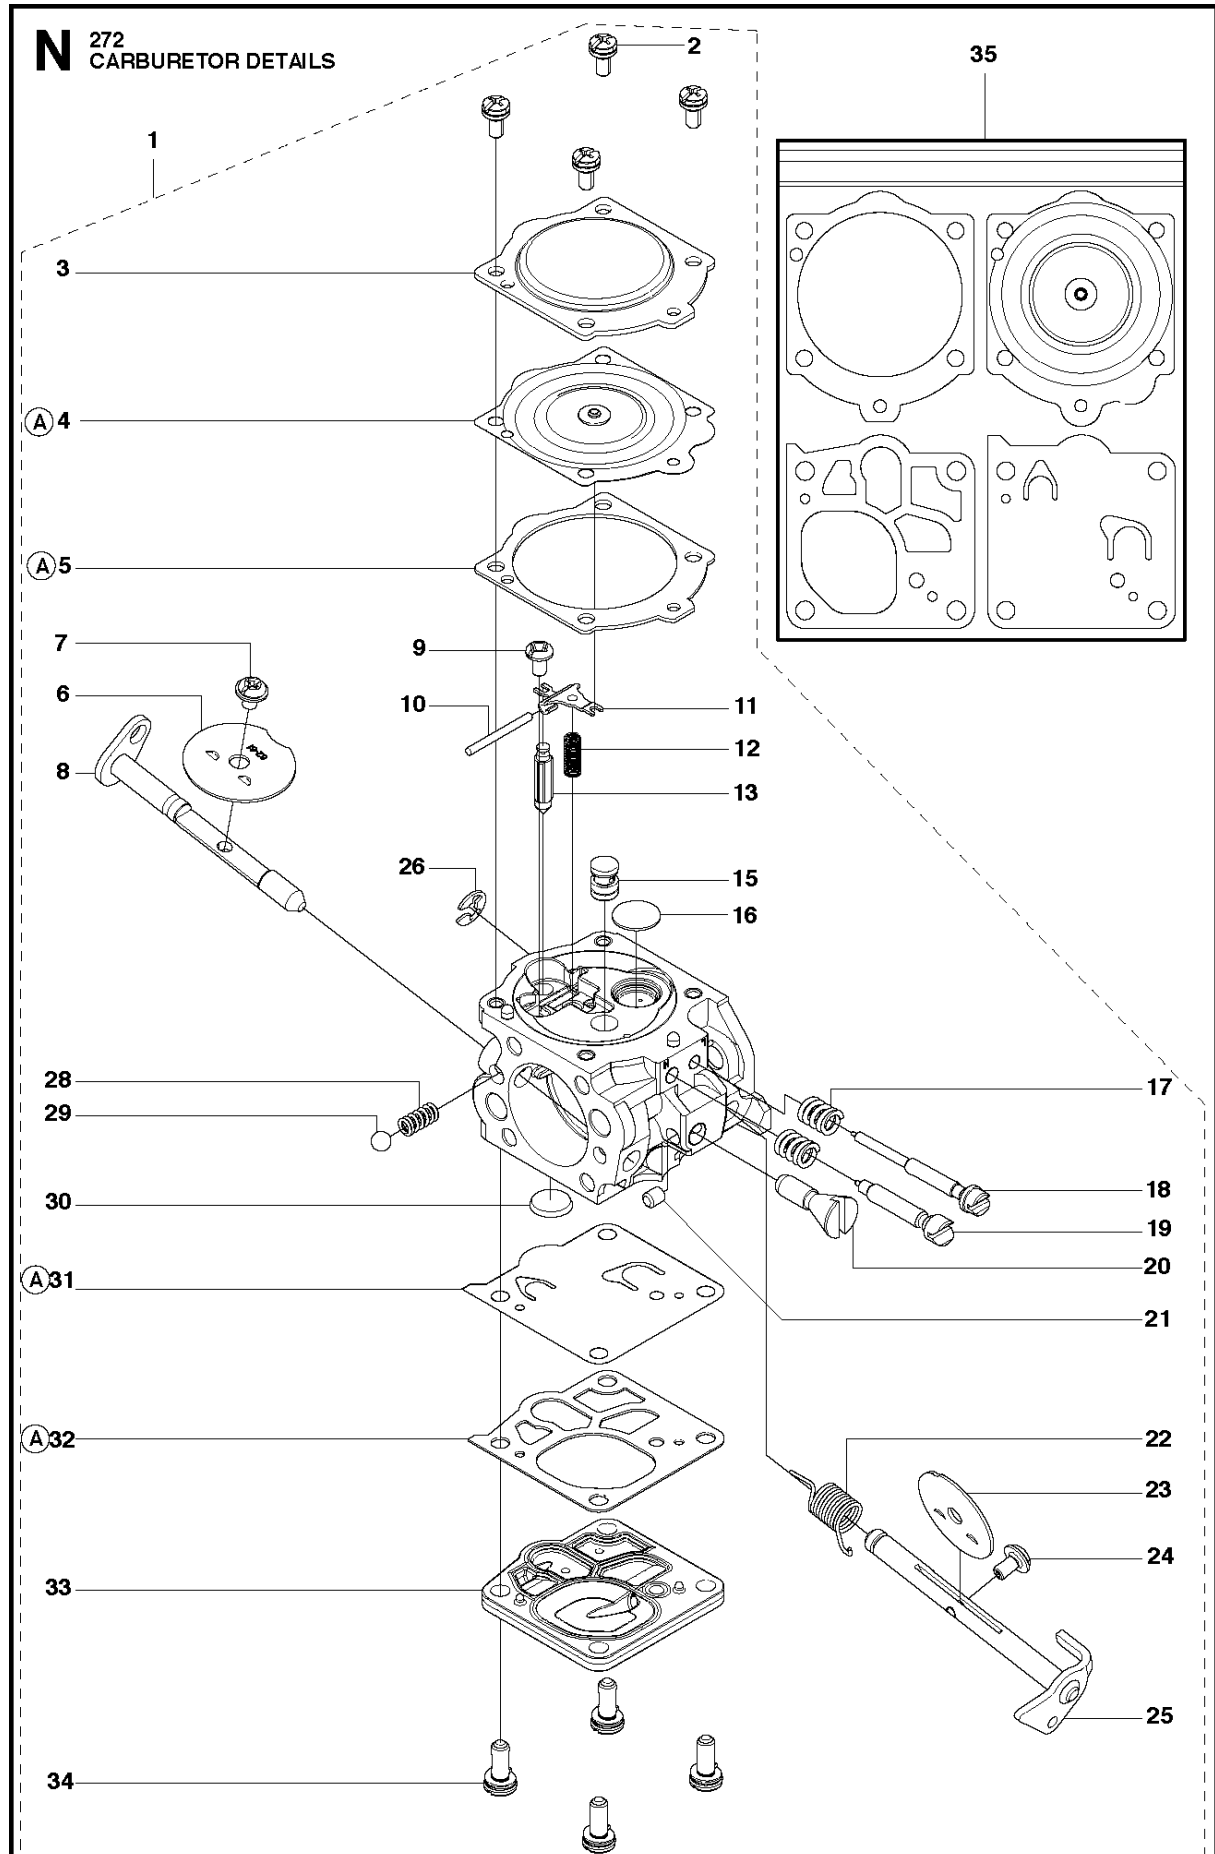

Ref	Part No	Description	Remark	QTY KIT
1	501 52 26-04	GASKET KIT		1

G 272
CARBURETOR & AIR FILTER

CARBURETOR & AIR FILTER

272 XP. 2017-08

Ref	Part No	Description	Remark	QTY KIT
1	503 44 69-01	FILTER HOLDER		1
2	503 44 72-01	AIR FILTER		1
2	503 44 72-04	AIR FILTER		1
2	503 44 72-03	AIR FILTER		1
3	503 44 71-02	GASKET		1
4	503 44 67-01	FILTER HOLDER		1
5	503 21 27-16	SCREW CRPANT		4
6	503 44 68-01	FILTER HOLDER		2
7	503 20 03-12	SCREW IHSCFM		2
8	503 44 63-01	CONSOLE		1
9	503 49 69-01	SCREW		2
10	734 11 46-01	WASHER		2
11	503 44 65-71	FILTER HOLDER		1
12	503 44 51-01	GUIDE BUSHING		1
13	574 33 16-01	CARBURETTOR		1
14	501 29 64-02	GASKET		1
15	501 80 66-02	MANIFOLD		1
16	501 65 90-01	SEALING COLLAR		1
17	501 80 68-03	GASKET		1

CARBURETOR DETAILS

272 XP. 2017-08

Ref	Part No	Description	Remark	QTY KIT	
1	574 33 16-01	CARBURETTOR		1	
2	503 10 87-01	SCREW		4	1
3	505 31 67-02	COVER		1	1
4	503 63 58-01	DIAPHRAGM ASSY		1	1, 35
5	501 46 75-01	GASKET		1	1, 35
6	505 31 67-07	VALVE-CHOKE		1	1
7	537 00 34-01	SCREW		1	1
8	502 52 59-01	SHAFT ASSY		1	1
9	505 31 67-17	SCREW		1	1
10	505 31 67-31	PIN-METERING LEVER		1	1
11	505 31 67-34	LEVER		1	1
12	503 11 76-01	SPRING		1	1
13	503 11 70-01	NEEDLE		1	1
15	503 80 04-01	NOZZLE		1	1
16	503 57 41-01	PLUG		1	1
17	504 21 00-50	SPRING		2	1
18	503 48 37-01	NEEDLE IDLE SPEED	Low speed needle	1	1
19	502 52 65-01	NEEDLE	High speed needle	1	1
20	544 89 76-01	SCREW		1	1
21	503 80 05-01	PLUG		1	1
22	502 52 64-01	SPRING		1	1
23	574 33 17-01	VALVE		1	1
24	544 11 15-01	SCREW		1	1
25	502 52 58-01	SHAFT ASSY		1	1
28	503 11 77-01	SPRING		1	1
29	503 11 71-01	BALL		1	1
30	501 66 61-01	SCREEN		1	1
31	544 89 72-01	DIAPHRAGM PUMP		1	1, 35
32	503 11 72-01	GASKET		1	1, 35
33	503 59 58-01	COVER		1	1
34	503 11 75-01	SCREW		4	1
35	502 52 92-01	GASKET KIT		1	
26	503 79 95-01	RING		1	1