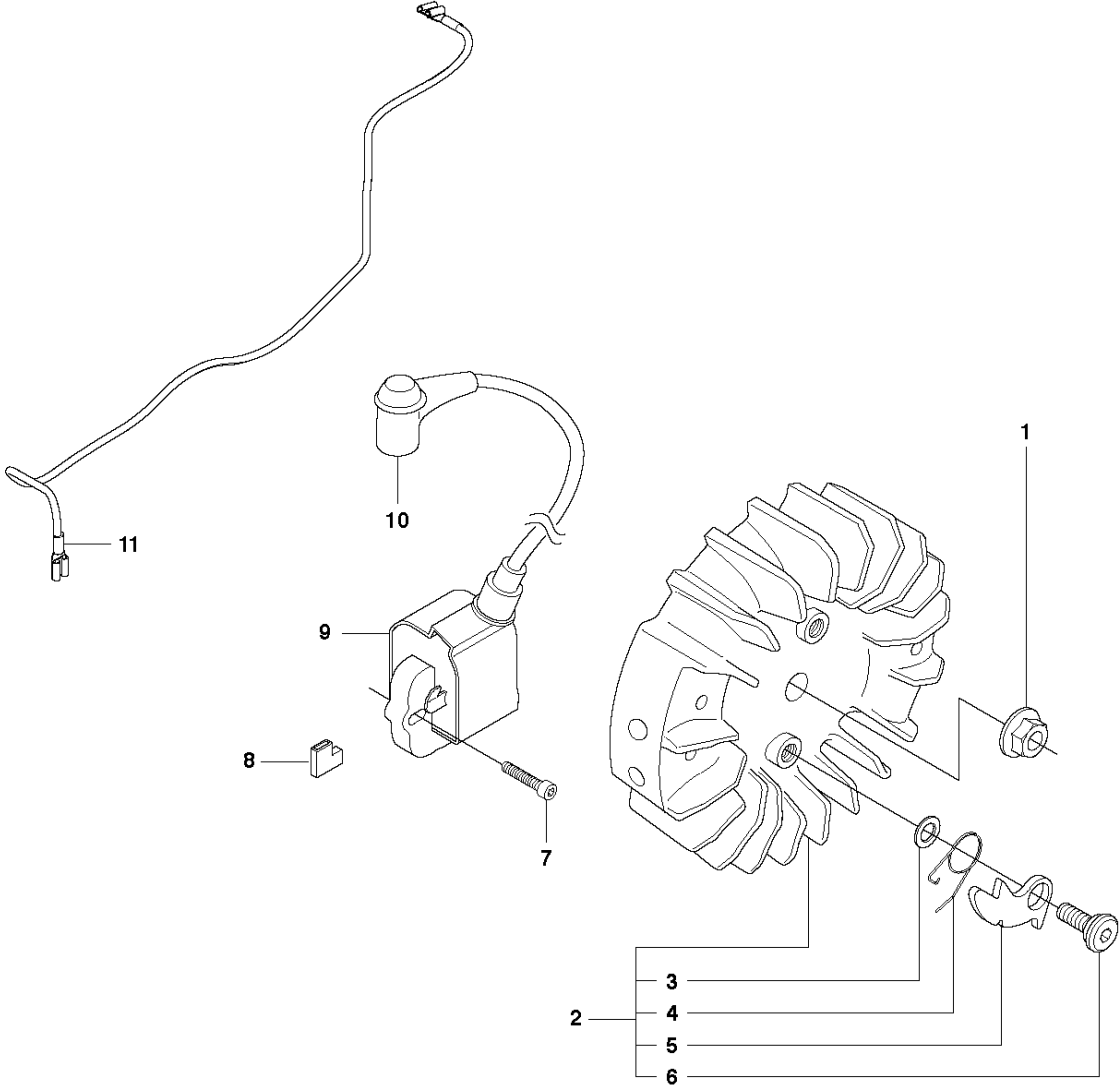

CLUTCH & OIL PUMP

272 XP. 2017-08

Ref	Part No	Description	Remark	QTY	KIT
1	501 51 25-01	OIL PUMP ASSY		1	
2	503 26 02-04	SEALING RING		1	1
3	501 51 36-01	ADJUSTMENT SCREW		1	1
4	720 12 37-50	PARALLEL PIN		1	1
5	503 23 10-01	WASHER		1	1
6	503 23 00-16	WASHER		1	1
7	501 51 34-01	SPRING		1	1
8	501 51 33-01	STOP SCREW		1	1
9	501 51 32-01	SHAFT		1	1
10	501 51 31-01	GEAR WHEEL		1	1
11	501 51 37-01	FIXING WASHER		1	1
12	501 51 39-01	SPRING		1	1
13	734 48 48-01	WASHER		1	1
14	735 31 07-20	E-CLIP		1	1
15	740 42 21-00	O-RING		1	1
16	501 28 85-01	X-RING 2.9X6.46X1.78		1	1
17	721 42 03-25	PINNE FRP-LS3X6 OXSV		1	1
18	725 52 93-56	SCREW IHSCM		3	
19	501 51 99-01	OIL HOSE		1	
20	501 54 41-02	OIL SCREEN		1	
21	503 74 44-02	CLUTCH ASSY		1	
22	537 36 06-01	CLUTCH SPRING		3	21
23	501 83 15-03	CLUTCH DRUM ASSY		1	
23	501 83 15-04	CLUTCH DRUM ASSY		1	
24	505 30 36-61	RIM		1	
24	501 59 80-02	RIM		1	
25	503 25 34-01	NEEDLE BEARING		1	23
26	501 83 17-01	WASHER		1	23
27	501 53 59-01	WASHER		1	23
28	501 51 38-01	GEAR WHEEL			
29	503 23 00-13	WASHER			

H2 272
CYLINDER PISTON

CYLINDER PISTON

272 XP. 2017-08

Ref	Part No	Description	Remark	QTY KIT	
1	504 01 68-02	CYLINDER ASSY	Ø52	1	
2	503 40 54-01	GASKET		1	
3	503 71 53-01	DECOMPRESSION VALVE		1	
4	501 51 54-01	SUPPORT		1	
5	503 21 60-25	SCREW		4	
6	503 23 51-08	SPARK PLUG		1	
7	501 51 22-04	GASKET		1	
8	504 01 70-02	PISTON ASSY		1	1
9	503 28 90-19	PISTON RING		1	8, 1
10	737 43 12-00	SNAP RING		2	8, 1
11	577 57 24-01	NEEDLE BEARING		1	1
12	503 51 99-01	HEAT DEFLECTOR		1	

E 272
ELECTRICAL

ELECTRICAL

272 XP. 2017-08

Ref	Part No	Description	Remark	QTY	KIT
1	503 22 04-01	NUT		1	
2	537 05 16-02	FLYWHEEL ASSY		1	
3	503 23 00-42	WASHER		2	2
4	501 67 35-01	SPRING		2	2
5	501 67 32-01	PAWL		2	2
6	501 81 99-01	SCREW		2	2
7	503 20 25-20	SCREW IHSCM		2	
8	503 23 72-02	INSULATING CAP		1	
9	587 32 96-01	IGNITION MODULE		1	
10	501 48 54-02	SPARK PLUG CAP		1	
11	501 83 98-01	CABLE		1	