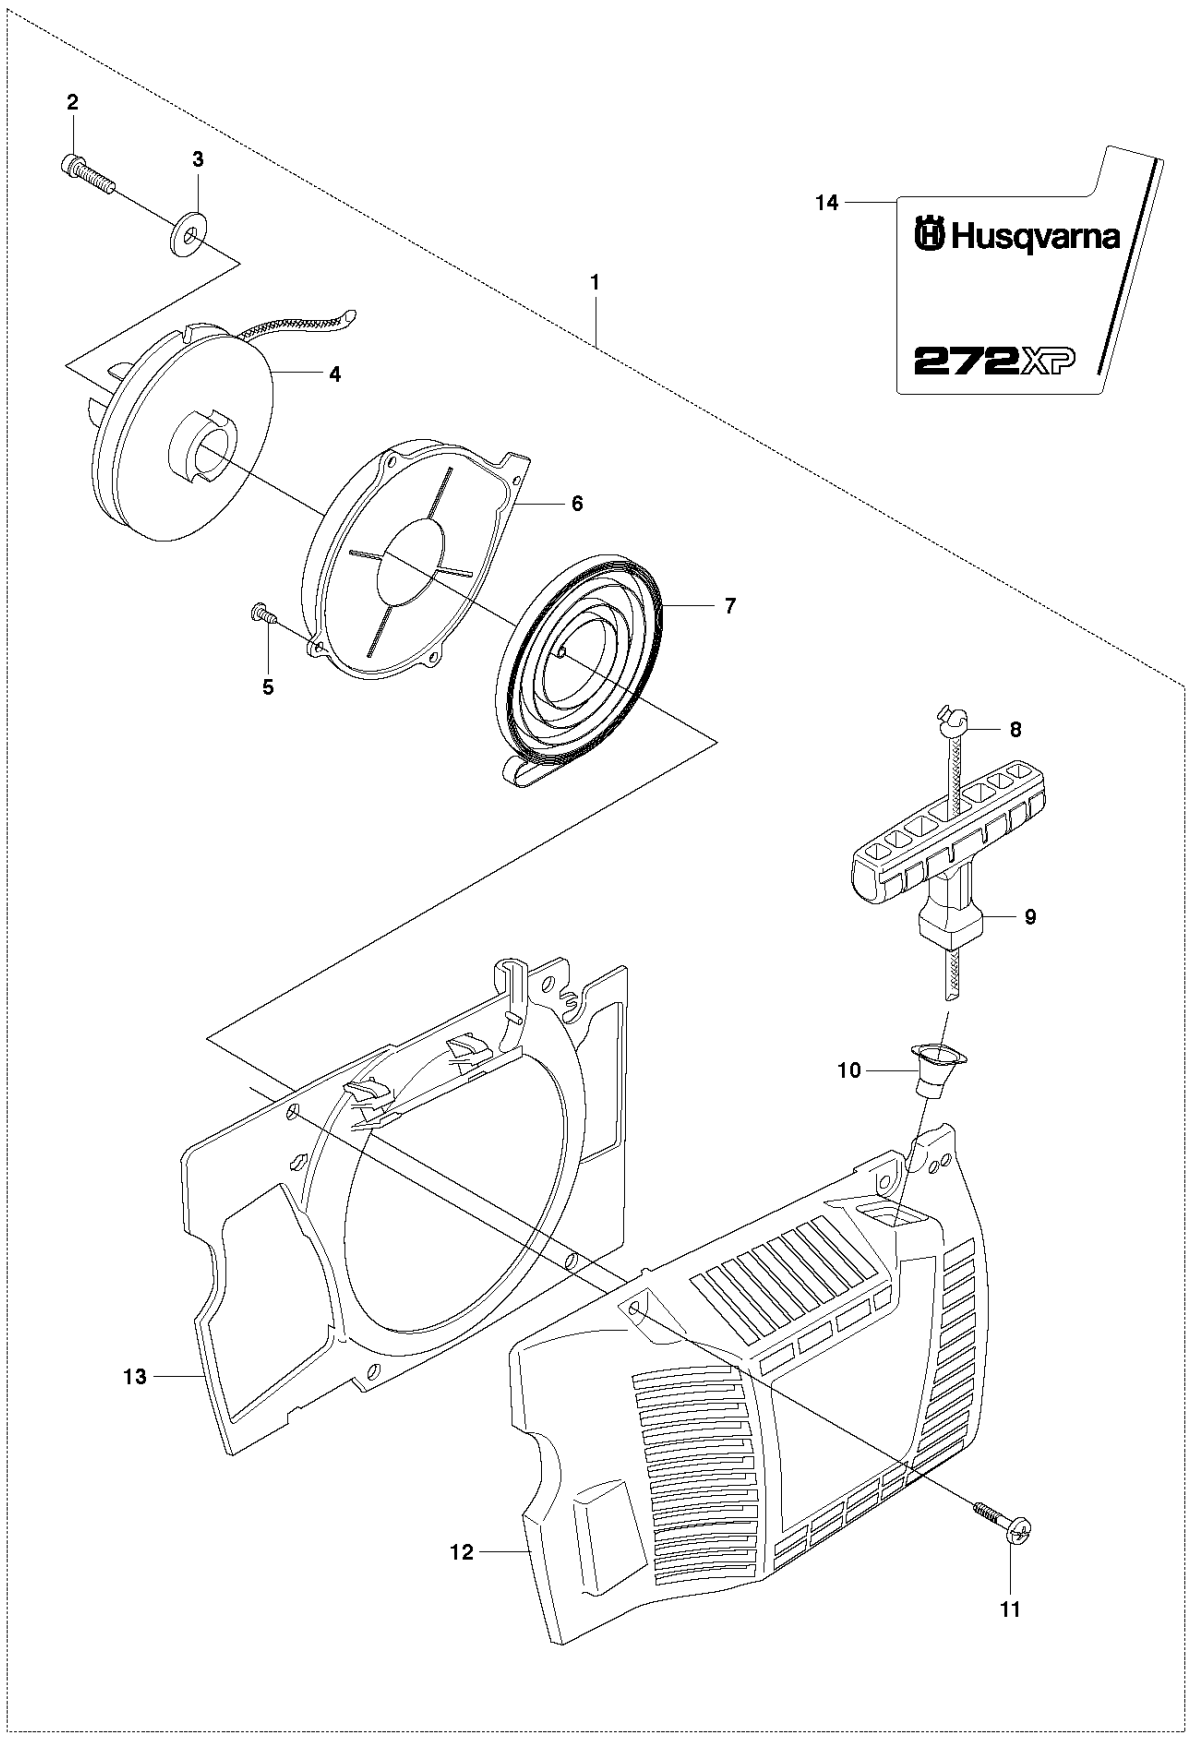

D 272
STARTER

STARTER

272 XP. 2017-08

Ref	Part No	Description	Remark	QTY	KIT
1	503 61 55-71	STARTER ASSY		1	
2	503 21 49-72	SCREW IHSCFT		1	1
3	503 23 43-02	WASHER		1	1
4	503 10 24-05	STARTER PULLEY		1	1
5	503 21 28-06	SCREW CCRPANT		2	1
6	501 52 95-02	GUARD RING		1	1
7	501 52 04-02	RECOIL SPRING		1	1
8	501 20 15-02	STARTER CORD		1	1
9	503 54 39-01	STARTER HANDLE		1	1
10	501 63 06-01	SLEEVE		1	1
11	503 20 34-16	SCREW CCRPANMO		4	1
12	503 61 56-01	STARTER HOUSING		1	1
13	501 65 92-01	AIR CONDUCTOR		1	1
14	503 62 39-04	LABEL		1