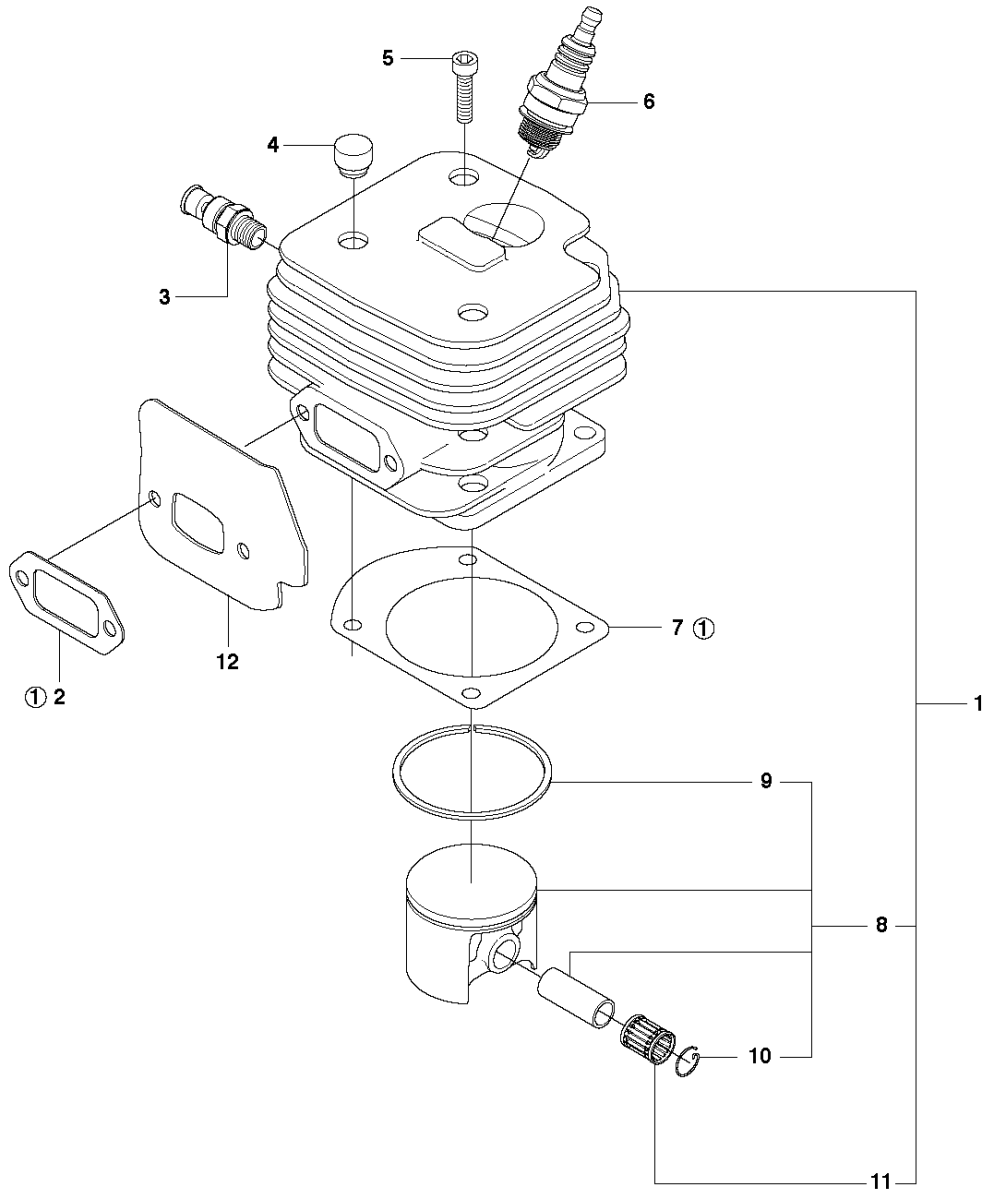

CLUTCH & OIL PUMP

272 XP. 2017-08

Ref	Part No	Description	Remark	QTY	KIT
1	501 51 25-01	OIL PUMP ASSY		1	
2	503 26 02-04	SEALING RING		1	1
3	501 51 36-01	ADJUSTMENT SCREW		1	1
4	720 12 37-50	PARALLEL PIN		1	1
5	503 23 10-01	WASHER		1	1
6	503 23 00-16	WASHER		1	1
7	501 51 34-01	SPRING		1	1
8	501 51 33-01	STOP SCREW		1	1
9	501 51 32-01	SHAFT		1	1
10	501 51 31-01	GEAR WHEEL		1	1
11	501 51 37-01	FIXING WASHER		1	1
12	501 51 39-01	SPRING		1	1
13	734 48 48-01	WASHER		1	1
14	735 31 07-20	E-CLIP		1	1
15	740 42 21-00	O-RING		1	1
16	501 28 85-01	X-RING 2.9X6.46X1.78		1	1
17	721 42 03-25	PINNE FRP-LS3X6 OXSV		1	1
18	725 52 93-56	SCREW IHSCM		3	
19	501 51 99-01	OIL HOSE		1	
20	501 54 41-02	OIL SCREEN		1	
21	503 74 44-02	CLUTCH ASSY		1	
22	537 36 06-01	CLUTCH SPRING		3	21
23	501 83 15-03	CLUTCH DRUM ASSY		1	
23	501 83 15-04	CLUTCH DRUM ASSY		1	
24	505 30 36-61	RIM		1	
24	501 59 80-02	RIM		1	
25	503 25 34-01	NEEDLE BEARING		1	23
26	501 83 17-01	WASHER		1	23
27	501 53 59-01	WASHER		1	23
28	501 51 38-01	GEAR WHEEL			
29	503 23 00-13	WASHER			

C 272
COVER

CYLINDER COVER

272 XP. 2017-08

Ref	Part No	Description	Remark	QTY KIT	
1	503 40 60-02	CYLINDER COVER ASSY		1	
2	503 20 32-28	SCREW CCRPANMO		4	1
3	503 40 59-01	WINTER PLUG		1	1
4	503 98 74-01	LABEL		1	1
5	503 66 28-11	DECAL		1	

H2 272
CYLINDER PISTON

CYLINDER PISTON

272 XP. 2017-08

Ref	Part No	Description	Remark	QTY KIT	
1	504 01 68-02	CYLINDER ASSY	Ø52	1	
2	503 40 54-01	GASKET		1	
3	503 71 53-01	DECOMPRESSION VALVE		1	
4	501 51 54-01	SUPPORT		1	
5	503 21 60-25	SCREW		4	
6	503 23 51-08	SPARK PLUG		1	
7	501 51 22-04	GASKET		1	
8	504 01 70-02	PISTON ASSY		1	1
9	503 28 90-19	PISTON RING		1	8, 1
10	737 43 12-00	SNAP RING		2	8, 1
11	577 57 24-01	NEEDLE BEARING		1	1
12	503 51 99-01	HEAT DEFLECTOR		1	