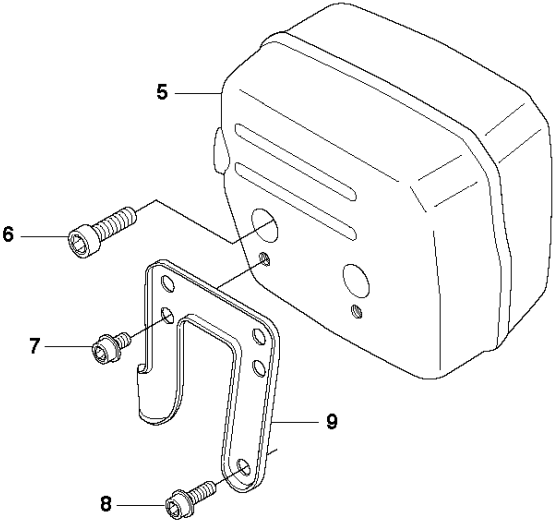

F 272
MUFFLER

MUFFLER

272 XP. 2017-08

Ref	Part No	Description	Remark	QTY	KIT
1	503 59 92-06	MUFFLER ASSY	FF	1	
1	503 59 92-05	MUFFLER ASSY	DF	1	
2	724 12 87-59	SCREW CRPANM		1	1
3	503 66 91-01	SPARK ARRESTER SCREEN		1	1
5	503 47 69-01	MUFFLER ASSY		1	
6	725 53 70-55	SCREW IHSCM		2	
7	503 20 02-10	SCREW IHSCFM		2	
8	503 20 02-16	SCREW IHSCFM		1	
9	590 47 60-01	SUPPORT PLATE		1