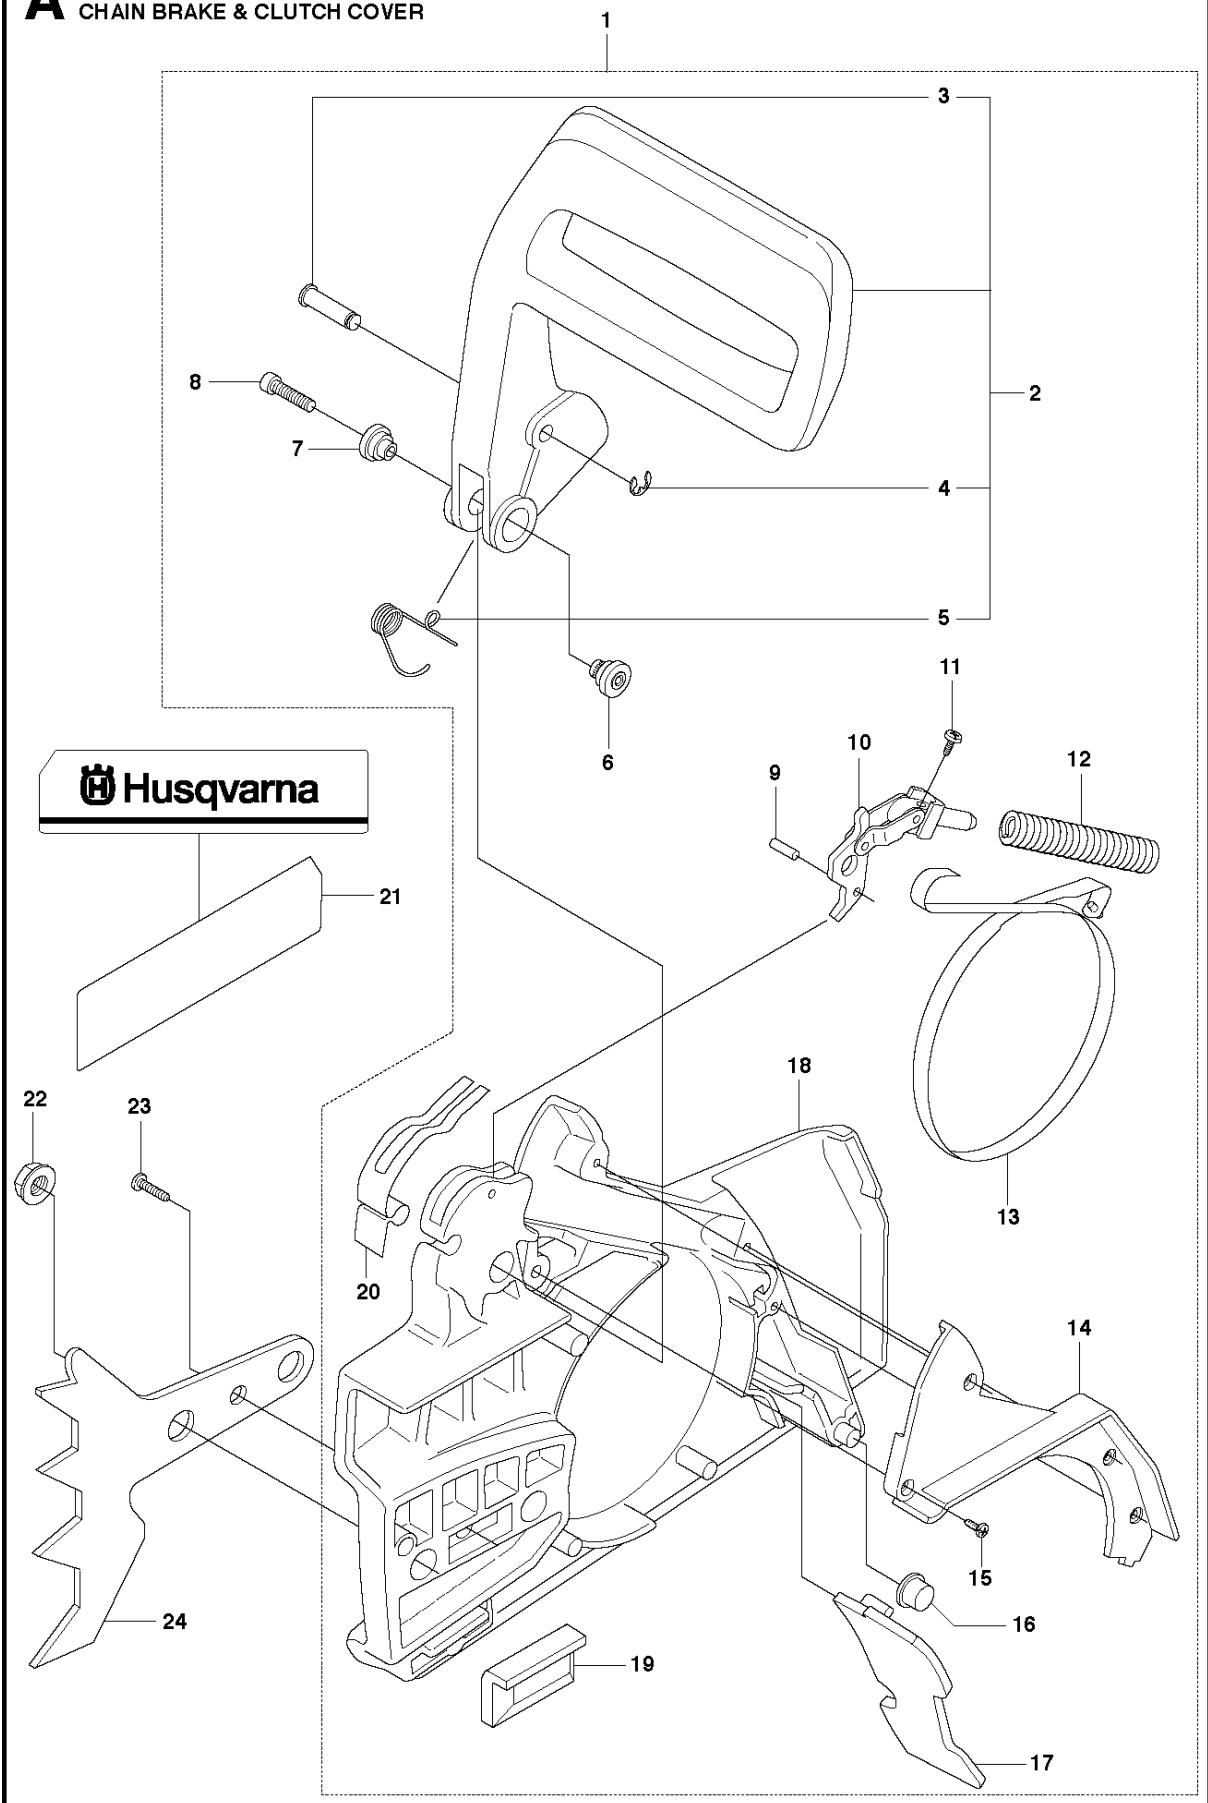

A 272
CHAIN BRAKE & CLUTCH COVER

CHAIN BRAKE & CLUTCH COVER

272 XP. 2017-08

Ref	Part No	Description	Remark	QTY	KIT
1	503 73 66-01	CLUTCH COVER ASSY		1	
2	503 72 74-01	HAND GUARD ASSY		1	1
3	503 80 27-01	PIVOT PIN		1	2, 1
4	735 31 08-20	E-CLIP		1	2, 1
5	506 16 48-01	POSITION SPRING		1	2, 1
6	503 52 08-01	SHAFT PIVOT		1	1
7	501 76 80-01	SHAFT PIVOT		1	1
8	503 20 26-16	SCREW IHSCM		1	1
9	720 12 33-51	PARALLEL PIN		1	1
10	501 87 53-03	KNEE JOINT		1	1
11	503 21 28-10	SCREW CCRPANT		1	1
12	503 70 99-01	BRAKE SPRING		1	1
13	503 70 40-02	BRAKE BAND ASSY		1	1
14	503 70 47-01	LID		1	1
15	503 21 28-10	SCREW CCRPANT		4	1
16	503 72 31-01	BUSHING		1	1
17	503 73 05-01	CHIP GUARD		1	1
18	503 70 46-01	CLUTCH COVER		1	1
19	501 51 72-01	CHAIN GUIDE		1	1
20	501 87 47-01	SPRING		1	1
21	503 76 81-01	LABEL		1	
22	503 22 00-01	HEXAGON NUT		2	
23	725 53 27-55	SCREW IHSCM		1	
24	503 59 07-01	SPIKE OUTER		1