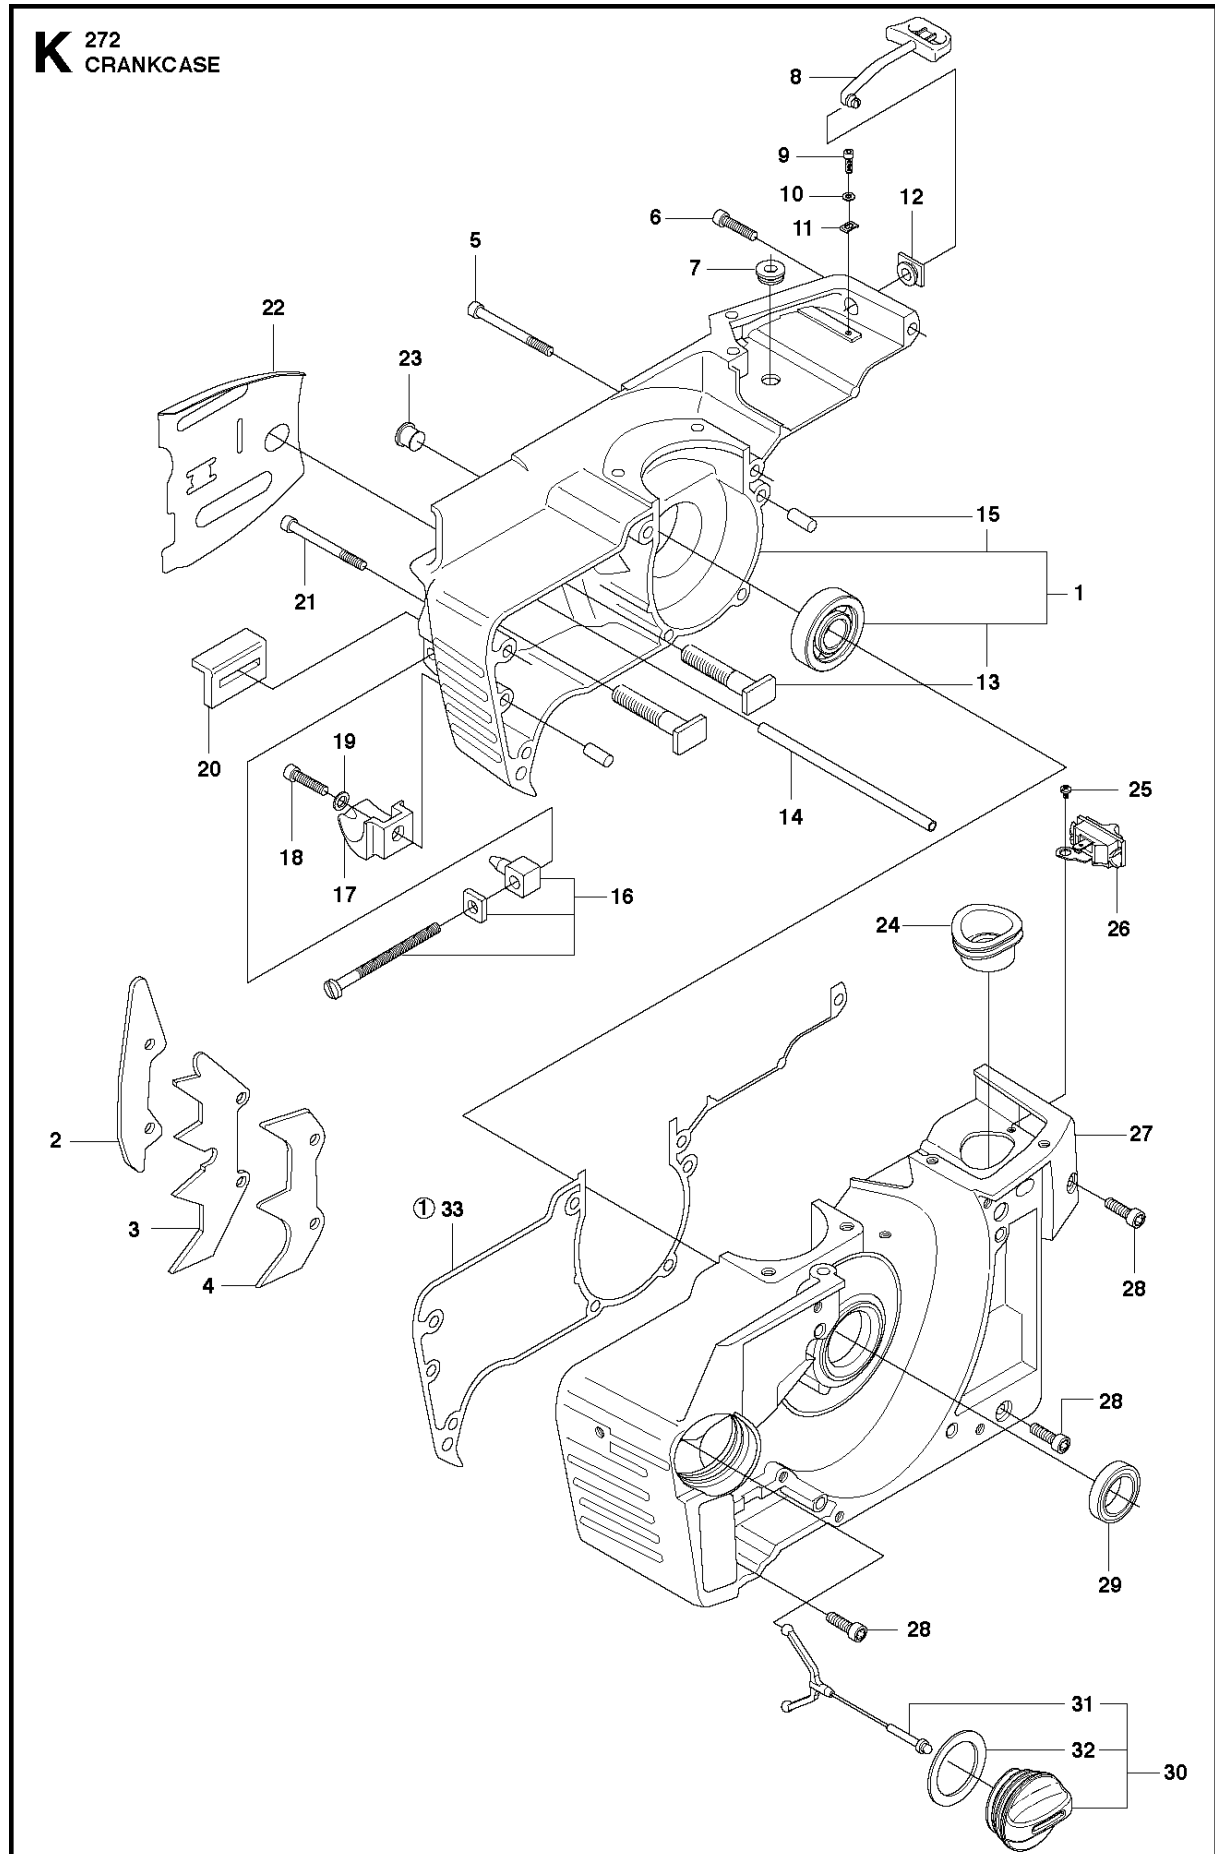

CLUTCH & OIL PUMP

272 XP. 2017-08

Ref	Part No	Description	Remark	QTY	KIT
1	501 51 25-01	OIL PUMP ASSY		1	
2	503 26 02-04	SEALING RING		1	1
3	501 51 36-01	ADJUSTMENT SCREW		1	1
4	720 12 37-50	PARALLEL PIN		1	1
5	503 23 10-01	WASHER		1	1
6	503 23 00-16	WASHER		1	1
7	501 51 34-01	SPRING		1	1
8	501 51 33-01	STOP SCREW		1	1
9	501 51 32-01	SHAFT		1	1
10	501 51 31-01	GEAR WHEEL		1	1
11	501 51 37-01	FIXING WASHER		1	1
12	501 51 39-01	SPRING		1	1
13	734 48 48-01	WASHER		1	1
14	735 31 07-20	E-CLIP		1	1
15	740 42 21-00	O-RING		1	1
16	501 28 85-01	X-RING 2.9X6.46X1.78		1	1
17	721 42 03-25	PINNE FRP-LS3X6 OXSV		1	1
18	725 52 93-56	SCREW IHSCM		3	
19	501 51 99-01	OIL HOSE		1	
20	501 54 41-02	OIL SCREEN		1	
21	503 74 44-02	CLUTCH ASSY		1	
22	537 36 06-01	CLUTCH SPRING		3	21
23	501 83 15-03	CLUTCH DRUM ASSY		1	
23	501 83 15-04	CLUTCH DRUM ASSY		1	
24	505 30 36-61	RIM		1	
24	501 59 80-02	RIM		1	
25	503 25 34-01	NEEDLE BEARING		1	23
26	501 83 17-01	WASHER		1	23
27	501 53 59-01	WASHER		1	23
28	501 51 38-01	GEAR WHEEL			
29	503 23 00-13	WASHER			