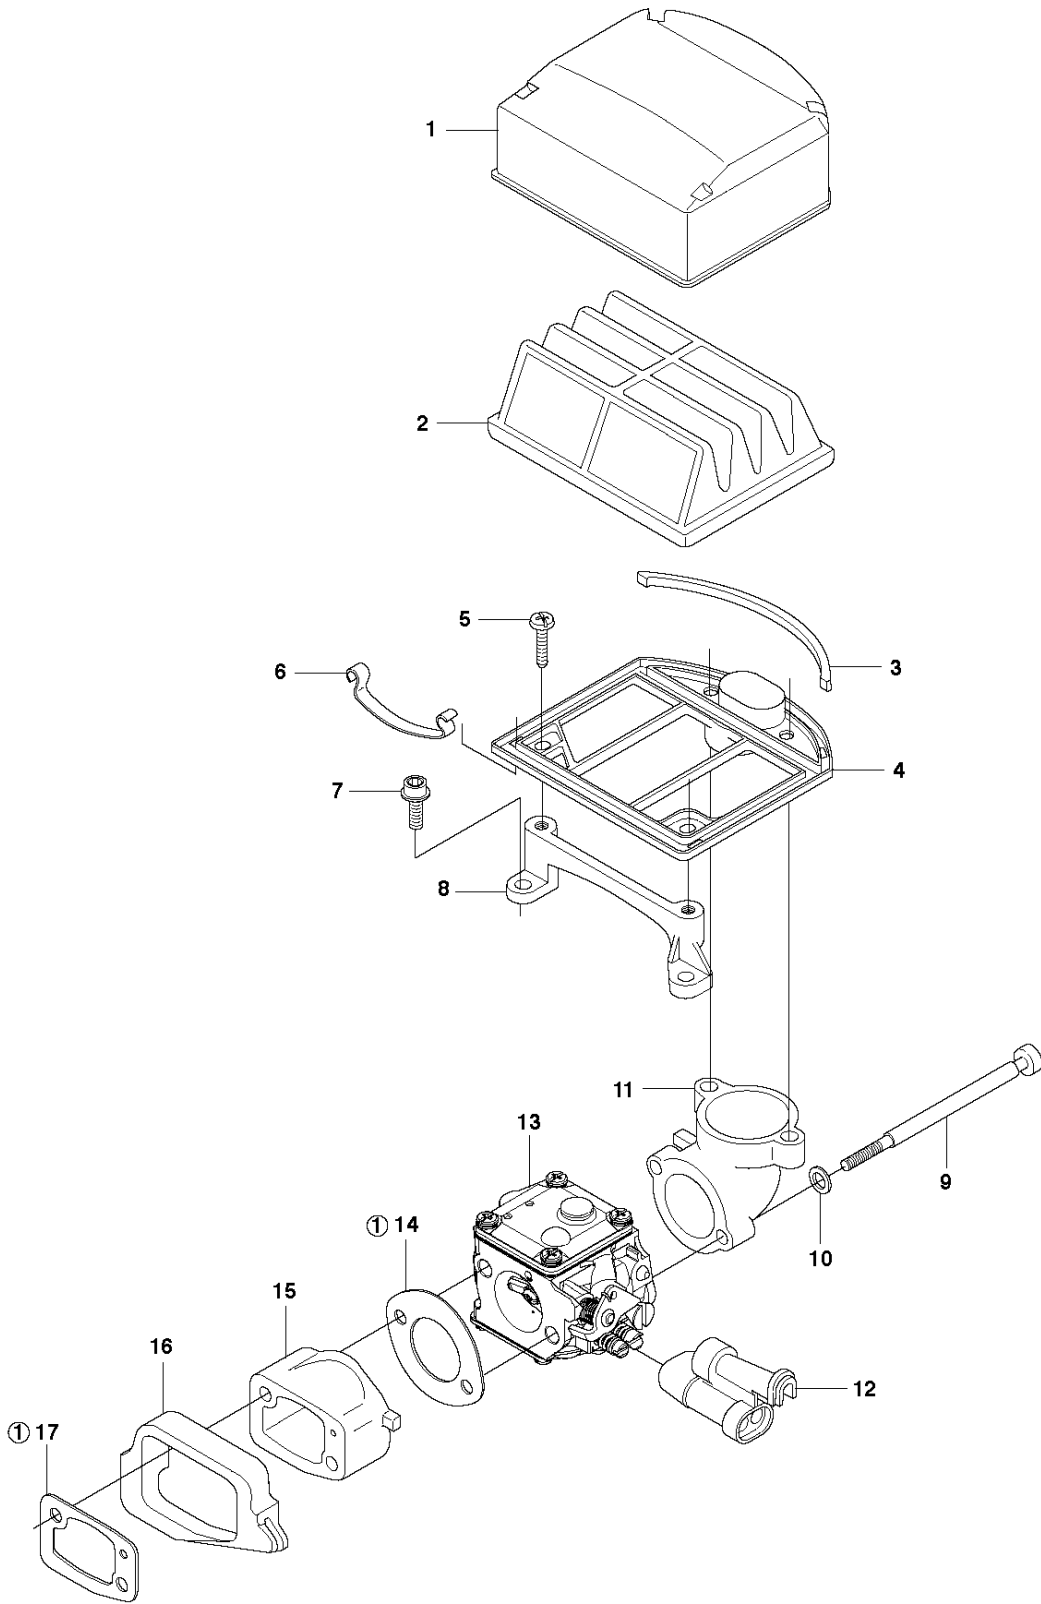

Ref	Part No	Description	Remark	QTY KIT
1	501 52 26-04	GASKET KIT		1

G 272
CARBURETOR & AIR FILTER

CARBURETOR & AIR FILTER

272 XP. 2017-08

Ref	Part No	Description	Remark	QTY KIT
1	503 44 69-01	FILTER HOLDER		1
2	503 44 72-01	AIR FILTER		1
2	503 44 72-04	AIR FILTER		1
2	503 44 72-03	AIR FILTER		1
3	503 44 71-02	GASKET		1
4	503 44 67-01	FILTER HOLDER		1
5	503 21 27-16	SCREW CRPANT		4
6	503 44 68-01	FILTER HOLDER		2
7	503 20 03-12	SCREW IHSCFM		2
8	503 44 63-01	CONSOLE		1
9	503 49 69-01	SCREW		2
10	734 11 46-01	WASHER		2
11	503 44 65-71	FILTER HOLDER		1
12	503 44 51-01	GUIDE BUSHING		1
13	574 33 16-01	CARBURETTOR		1
14	501 29 64-02	GASKET		1
15	501 80 66-02	MANIFOLD		1
16	501 65 90-01	SEALING COLLAR		1
17	501 80 68-03	GASKET		1

CARBURETOR DETAILS

272 XP. 2017-08

Ref	Part No	Description	Remark	QTY KIT	
1	574 33 16-01	CARBURETTOR		1	
2	503 10 87-01	SCREW		4	1
3	505 31 67-02	COVER		1	1
4	503 63 58-01	DIAPHRAGM ASSY		1	1, 35
5	501 46 75-01	GASKET		1	1, 35
6	505 31 67-07	VALVE-CHOKE		1	1
7	537 00 34-01	SCREW		1	1
8	502 52 59-01	SHAFT ASSY		1	1
9	505 31 67-17	SCREW		1	1
10	505 31 67-31	PIN-METERING LEVER		1	1
11	505 31 67-34	LEVER		1	1
12	503 11 76-01	SPRING		1	1
13	503 11 70-01	NEEDLE		1	1
15	503 80 04-01	NOZZLE		1	1
16	503 57 41-01	PLUG		1	1
17	504 21 00-50	SPRING		2	1
18	503 48 37-01	NEEDLE IDLE SPEED	Low speed needle	1	1
19	502 52 65-01	NEEDLE	High speed needle	1	1
20	544 89 76-01	SCREW		1	1
21	503 80 05-01	PLUG		1	1
22	502 52 64-01	SPRING		1	1
23	574 33 17-01	VALVE		1	1
24	544 11 15-01	SCREW		1	1
25	502 52 58-01	SHAFT ASSY		1	1
28	503 11 77-01	SPRING		1	1
29	503 11 71-01	BALL		1	1
30	501 66 61-01	SCREEN		1	1
31	544 89 72-01	DIAPHRAGM PUMP		1	1, 35
32	503 11 72-01	GASKET		1	1, 35
33	503 59 58-01	COVER		1	1
34	503 11 75-01	SCREW		4	1
35	502 52 92-01	GASKET KIT		1	
26	503 79 95-01	RING		1	1