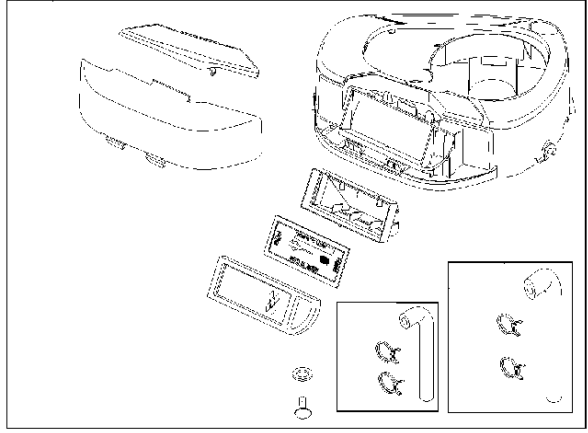

SPARE PARTS LIST

ENGINES & TRANSMISSIONS

BRIGGS & STRATTON ENGINES,
31A5072391B1, 2017-01

125B

RUIXING

Air filter

BRIGGS & STRATTON ENGINES, 31A5072391B1, 2017-01

Ref	Part No	Description	Remark	QTY	KIT
187	576 92 09-01	FUEL HOSE	791766	1	
445B	582 28 50-50	AIR FILTER	594201	1	
601	582 28 77-32	CLAMP	791850	1	
967B	589 66 98-83	FILTER	797704	1	
N/A	589 66 98-15	AIR FILTER	Workshop package, 4214	6	

Carburetor

BRIGGS & STRATTON ENGINES, 31A5072391B1, 2017-01

Ref	Part No	Description	Remark	QTY KIT
125A	582 28 75-97	CARBURETTOR	594593	1
187	576 92 09-01	FUEL HOSE	791766	1
240	582 28 83-63	FUEL FILTER	394358S	1
387	525 26 47-01	FUEL PUMP BODY	697090	1
387A	585 40 14-01	FUEL PUMP	808656	1
601	582 28 77-32	CLAMP	791850	1
918	582 28 88-90	HOSE ASSY	791851	1
958	584 95 81-01	VALVE	698183	1
N/A	589 66 98-03	FUEL FILTER	Workshop package, 4112	5

DC ONLY	DUAL CIRCUIT	5/9 AMP TRI CIRCUIT
	<div data-bbox="375 443 430 470" style="border: 1px solid black; padding: 2px;">474B</div> 	

NOTE: All stators use a No. 1119 mounting screw.

NOTE: The proper flywheel part number and/or the alternator magnet size will determine the alternator type or output. See repair instruction manual for additional information.

EMISSIONS LABEL

WARNING LABEL

WARNING LABEL

24

Cylinder

BRIGGS & STRATTON ENGINES, 31A5072391B1, 2017-01

Ref	Part No	Description	Remark	QTY KIT
16	582 28 80-22	CRANKSHAFT ASSY	591762	1
24	501 58 56-01	KEY	591757	1
24	582 28 90-92	WOODRUFF KEY	796335	1
25	589 66 98-51	PISTON	594435	1
29	501 25 36-01	PISTON ROD	794122	1
46	585 24 43-01	CAMSHAFT	793880	1
358	585 40 07-01	GASKET KIT	796187	1