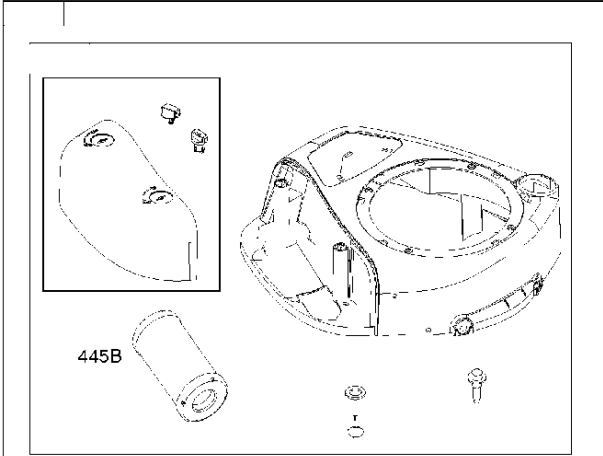

SPARE PARTS LIST

ENGINES & TRANSMISSIONS

BRIGGS & STRATTON ENGINES,
31A5072391B1, 2017-01

125B

RUIXING

Air filter

BRIGGS & STRATTON ENGINES, 31A5072391B1, 2017-01

Ref	Part No	Description	Remark	QTY	KIT
187	576 92 09-01	FUEL HOSE	791766	1	
445B	582 28 50-50	AIR FILTER	594201	1	
601	582 28 77-32	CLAMP	791850	1	
967B	589 66 98-83	FILTER	797704	1	
N/A	589 66 98-15	AIR FILTER	Workshop package, 4214	6	

Carburetor

BRIGGS & STRATTON ENGINES, 31A5072391B1, 2017-01

Ref	Part No	Description	Remark	QTY KIT
125A	582 28 75-97	CARBURETTOR	594593	1
187	576 92 09-01	FUEL HOSE	791766	1
240	582 28 83-63	FUEL FILTER	394358S	1
387	525 26 47-01	FUEL PUMP BODY	697090	1
387A	585 40 14-01	FUEL PUMP	808656	1
601	582 28 77-32	CLAMP	791850	1
918	582 28 88-90	HOSE ASSY	791851	1
958	584 95 81-01	VALVE	698183	1
N/A	589 66 98-03	FUEL FILTER	Workshop package, 4112	5

DC ONLY	DUAL CIRCUIT	5/9 AMP TRI CIRCUIT
	<div data-bbox="375 443 430 470" style="border: 1px solid black; padding: 2px;">474B</div> 	

NOTE: All stators use a No. 1119 mounting screw.

NOTE: The proper flywheel part number and/or the alternator magnet size will determine the alternator type or output. See repair instruction manual for additional information.

EMISSIONS LABEL

WARNING LABEL

WARNING LABEL

24

Cylinder

BRIGGS & STRATTON ENGINES, 31A5072391B1, 2017-01

Ref	Part No	Description	Remark	QTY KIT
16	582 28 80-22	CRANKSHAFT ASSY	591762	1
24	501 58 56-01	KEY	591757	1
24	582 28 90-92	WOODRUFF KEY	796335	1
25	589 66 98-51	PISTON	594435	1
29	501 25 36-01	PISTON ROD	794122	1
46	585 24 43-01	CAMSHAFT	793880	1
358	585 40 07-01	GASKET KIT	796187	1