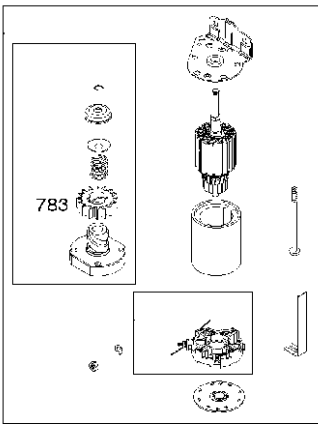

Carburetor

BRIGGS & STRATTON ENGINES, 31A5072391B1, 2017-01

Ref	Part No	Description	Remark	QTY KIT
125A	582 28 75-97	CARBURETTOR	594593	1
187	576 92 09-01	FUEL HOSE	791766	1
240	582 28 83-63	FUEL FILTER	394358S	1
387	525 26 47-01	FUEL PUMP BODY	697090	1
387A	585 40 14-01	FUEL PUMP	808656	1
601	582 28 77-32	CLAMP	791850	1
918	582 28 88-90	HOSE ASSY	791851	1
958	584 95 81-01	VALVE	698183	1
N/A	589 66 98-03	FUEL FILTER	Workshop package, 4112	5

DC ONLY	DUAL CIRCUIT	5/9 AMP TRI CIRCUIT
	<div data-bbox="375 443 430 470" style="border: 1px solid black; padding: 2px;">474B</div> 	

NOTE: All stators use a No. 1119 mounting screw.

NOTE: The proper flywheel part number and/or the alternator magnet size will determine the alternator type or output. See repair instruction manual for additional information.

Controls

BRIGGS & STRATTON ENGINES, 31A5072391B1, 2017-01

Ref	Part No	Description	Remark	QTY KIT
333	585 25 82-01	ARMATURE	799650	1
474B	582 28 72-39	GENERATOR	592831	1
783	582 31 16-66	GEAR ASSY	593935	1
851	585 24 24-01	SPARK PLUG CAP	692424	1

EMISSIONS LABEL

WARNING LABEL

WARNING LABEL

24

Cylinder

BRIGGS & STRATTON ENGINES, 31A5072391B1, 2017-01

Ref	Part No	Description	Remark	QTY KIT
16	582 28 80-22	CRANKSHAFT ASSY	591762	1
24	501 58 56-01	KEY	591757	1
24	582 28 90-92	WOODRUFF KEY	796335	1
25	589 66 98-51	PISTON	594435	1
29	501 25 36-01	PISTON ROD	794122	1
46	585 24 43-01	CAMSHAFT	793880	1
358	585 40 07-01	GASKET KIT	796187	1