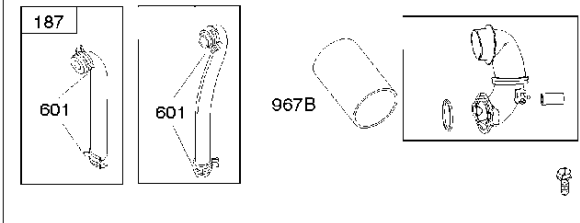

SPARE PARTS LIST

ENGINES & TRANSMISSIONS

BRIGGS & STRATTON ENGINES,
31A5072391B1, 2017-01

125B

RUIXING

Air filter

BRIGGS & STRATTON ENGINES, 31A5072391B1, 2017-01

Ref	Part No	Description	Remark	QTY	KIT
187	576 92 09-01	FUEL HOSE	791766	1	
445B	582 28 50-50	AIR FILTER	594201	1	
601	582 28 77-32	CLAMP	791850	1	
967B	589 66 98-83	FILTER	797704	1	
N/A	589 66 98-15	AIR FILTER	Workshop package, 4214	6	

Carburetor

BRIGGS & STRATTON ENGINES, 31A5072391B1, 2017-01

Ref	Part No	Description	Remark	QTY KIT
125A	582 28 75-97	CARBURETTOR	594593	1
187	576 92 09-01	FUEL HOSE	791766	1
240	582 28 83-63	FUEL FILTER	394358S	1
387	525 26 47-01	FUEL PUMP BODY	697090	1
387A	585 40 14-01	FUEL PUMP	808656	1
601	582 28 77-32	CLAMP	791850	1
918	582 28 88-90	HOSE ASSY	791851	1
958	584 95 81-01	VALVE	698183	1
N/A	589 66 98-03	FUEL FILTER	Workshop package, 4112	5

DC ONLY	DUAL CIRCUIT	5/9 AMP TRI CIRCUIT
	<div data-bbox="375 443 430 470" style="border: 1px solid black; padding: 2px;">474B</div> 	

NOTE: All stators use a No. 1119 mounting screw.

NOTE: The proper flywheel part number and/or the alternator magnet size will determine the alternator type or output. See repair instruction manual for additional information.

EMISSIONS LABEL

WARNING LABEL

WARNING LABEL

24

Cylinder

BRIGGS & STRATTON ENGINES, 31A5072391B1, 2017-01

Ref	Part No	Description	Remark	QTY KIT
16	582 28 80-22	CRANKSHAFT ASSY	591762	1
24	501 58 56-01	KEY	591757	1
24	582 28 90-92	WOODRUFF KEY	796335	1
25	589 66 98-51	PISTON	594435	1
29	501 25 36-01	PISTON ROD	794122	1
46	585 24 43-01	CAMSHAFT	793880	1
358	585 40 07-01	GASKET KIT	796187	1