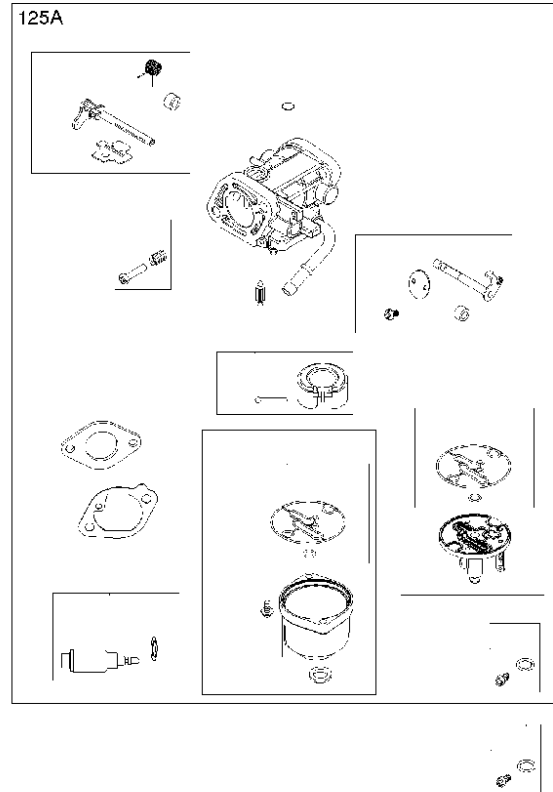

# SPARE PARTS LIST

ENGINES & TRANSMISSIONS

BRIGGS & STRATTON ENGINES,  
4055772220B1, 2017-01

## Carburetor

BRIGGS &amp; STRATTON ENGINES, 4055772220B1, 2017-01

Ref	Part No	Description	Remark	QTY KIT
125A	585 44 88-01	CARBURETTOR	699807	1
187	576 92 09-01	FUEL HOSE	791766	1
240	585 24 37-01	FUEL FILTER	691035	1
240A	582 28 83-41	FUEL FILTER	695666	1
387	585 40 14-01	FUEL PUMP	808656	1
601	582 28 77-32	CLAMP	791850	1
N/A	589 66 98-05	FUEL FILTER	Workshop package, 4129	5

WARNING LABEL

**REQUIRED** when replacing parts with warning labels affixed.

WARNING LABEL

**REQUIRED** when replacing parts with warning labels affixed.

OPERATOR'S MANUAL

REPAIR MANUAL

EMISSIONS LABEL

24

## Cylinder

BRIGGS &amp; STRATTON ENGINES, 4055772220B1, 2017-01

Ref	Part No	Description	Remark	QTY KIT
24	582 28 90-90	WOODRUFF KEY	222698S	1
25	585 44 93-01	PISTON	793647	1
29	585 44 94-01	CONNECTION ROD	796209	1
46	585 44 97-01	CAMSHAFT	792555	1
N/A	589 66 98-12	KEY	Flywheel, Workshop package, 4181	10
N/A	589 66 98-07	KEY	Flywheel, Workshop package, 4144	50