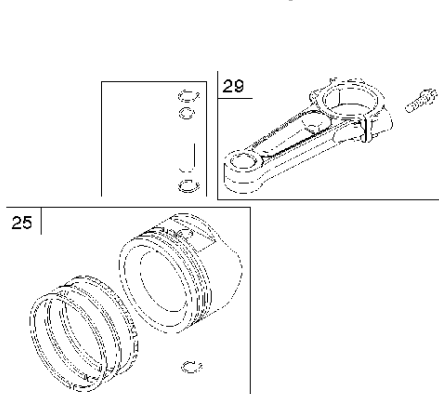

## Carburetor

BRIGGS &amp; STRATTON ENGINES, 4055772220B1, 2017-01

Ref	Part No	Description	Remark	QTY KIT
125A	585 44 88-01	CARBURETTOR	699807	1
187	576 92 09-01	FUEL HOSE	791766	1
240	585 24 37-01	FUEL FILTER	691035	1
240A	582 28 83-41	FUEL FILTER	695666	1
387	585 40 14-01	FUEL PUMP	808656	1
601	582 28 77-32	CLAMP	791850	1
N/A	589 66 98-05	FUEL FILTER	Workshop package, 4129	5

WARNING LABEL

**REQUIRED** when replacing parts with warning labels affixed.

WARNING LABEL

**REQUIRED** when replacing parts with warning labels affixed.

OPERATOR'S MANUAL

REPAIR MANUAL

EMISSIONS LABEL

24

## Cylinder

BRIGGS &amp; STRATTON ENGINES, 4055772220B1, 2017-01

Ref	Part No	Description	Remark	QTY KIT
24	582 28 90-90	WOODRUFF KEY	222698S	1
25	585 44 93-01	PISTON	793647	1
29	585 44 94-01	CONNECTION ROD	796209	1
46	585 44 97-01	CAMSHAFT	792555	1
N/A	589 66 98-12	KEY	Flywheel, Workshop package, 4181	10
N/A	589 66 98-07	KEY	Flywheel, Workshop package, 4144	50

## Cylinder cover

BRIGGS &amp; STRATTON ENGINES, 4055772220B1, 2017-01

Ref	Part No	Description	Remark	QTY KIT
5	585 44 91-01	CYLINDER HEAD	796231	1
5A	585 44 92-01	CYLINDER HEAD	796232	1
337	589 66 98-70	SPARK PLUG	793541	1
635	582 31 17-18	SPARK PLUG CAP	692076	1