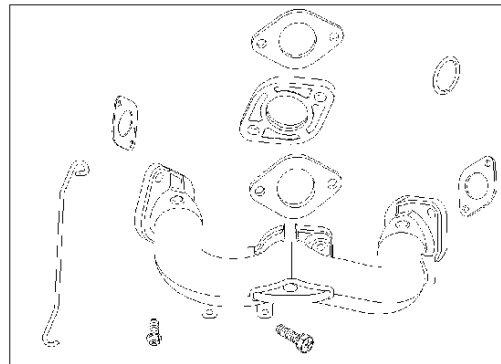

## Carburetor

BRIGGS &amp; STRATTON ENGINES, 4055772220B1, 2017-01

Ref	Part No	Description	Remark	QTY KIT
125A	585 44 88-01	CARBURETTOR	699807	1
187	576 92 09-01	FUEL HOSE	791766	1
240	585 24 37-01	FUEL FILTER	691035	1
240A	582 28 83-41	FUEL FILTER	695666	1
387	585 40 14-01	FUEL PUMP	808656	1
601	582 28 77-32	CLAMP	791850	1
N/A	589 66 98-05	FUEL FILTER	Workshop package, 4129	5

WARNING LABEL

**REQUIRED** when replacing parts with warning labels affixed.

WARNING LABEL

**REQUIRED** when replacing parts with warning labels affixed.

OPERATOR'S MANUAL

REPAIR MANUAL

EMISSIONS LABEL

24

## Cylinder

BRIGGS &amp; STRATTON ENGINES, 4055772220B1, 2017-01

Ref	Part No	Description	Remark	QTY KIT
24	582 28 90-90	WOODRUFF KEY	222698S	1
25	585 44 93-01	PISTON	793647	1
29	585 44 94-01	CONNECTION ROD	796209	1
46	585 44 97-01	CAMSHAFT	792555	1
N/A	589 66 98-12	KEY	Flywheel, Workshop package, 4181	10
N/A	589 66 98-07	KEY	Flywheel, Workshop package, 4144	50

## Cylinder cover

BRIGGS &amp; STRATTON ENGINES, 4055772220B1, 2017-01

Ref	Part No	Description	Remark	QTY KIT
5	585 44 91-01	CYLINDER HEAD	796231	1
5A	585 44 92-01	CYLINDER HEAD	796232	1
337	589 66 98-70	SPARK PLUG	793541	1
635	582 31 17-18	SPARK PLUG CAP	692076	1