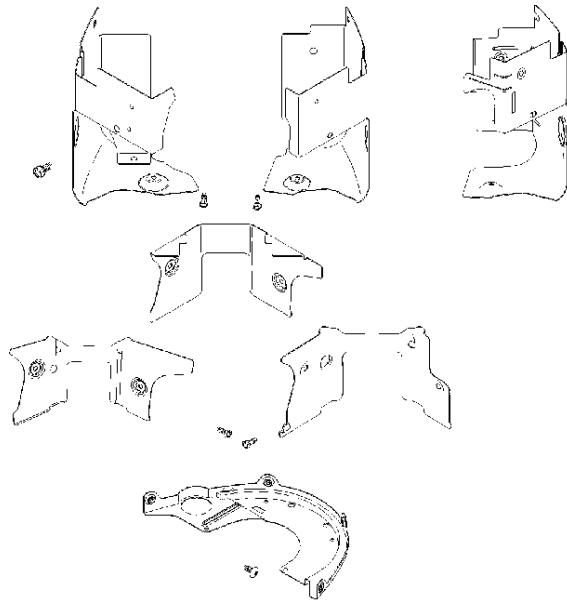

## Carburetor

BRIGGS &amp; STRATTON ENGINES, 4055772220B1, 2017-01

Ref	Part No	Description	Remark	QTY KIT
125A	585 44 88-01	CARBURETTOR	699807	1
187	576 92 09-01	FUEL HOSE	791766	1
240	585 24 37-01	FUEL FILTER	691035	1
240A	582 28 83-41	FUEL FILTER	695666	1
387	585 40 14-01	FUEL PUMP	808656	1
601	582 28 77-32	CLAMP	791850	1
N/A	589 66 98-05	FUEL FILTER	Workshop package, 4129	5

WARNING LABEL

**REQUIRED** when replacing parts with warning labels affixed.

WARNING LABEL

**REQUIRED** when replacing parts with warning labels affixed.

OPERATOR'S MANUAL

REPAIR MANUAL

EMISSIONS LABEL

24

## Cylinder

BRIGGS &amp; STRATTON ENGINES, 4055772220B1, 2017-01

Ref	Part No	Description	Remark	QTY KIT
24	582 28 90-90	WOODRUFF KEY	222698S	1
25	585 44 93-01	PISTON	793647	1
29	585 44 94-01	CONNECTION ROD	796209	1
46	585 44 97-01	CAMSHAFT	792555	1
N/A	589 66 98-12	KEY	Flywheel, Workshop package, 4181	10
N/A	589 66 98-07	KEY	Flywheel, Workshop package, 4144	50