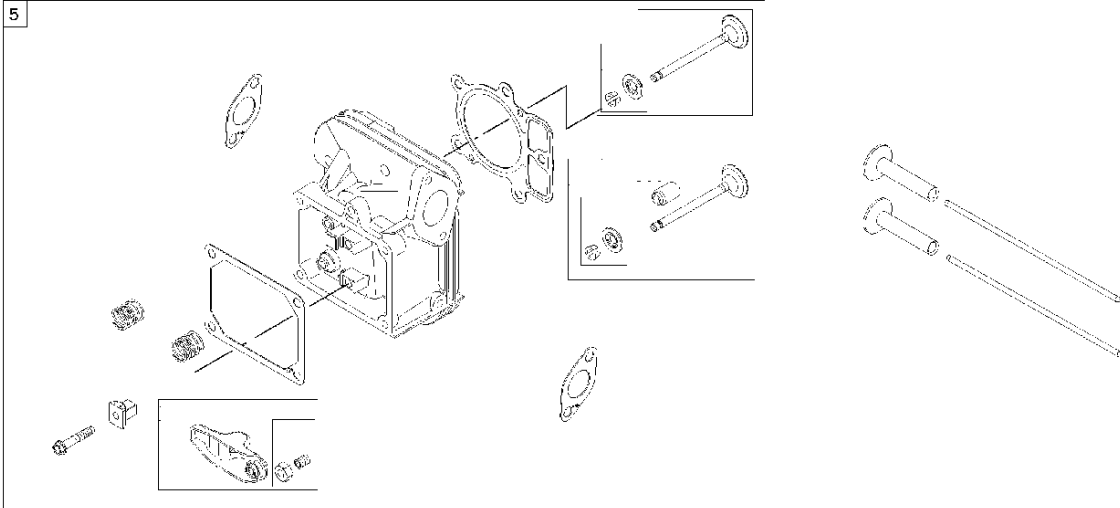

WARNING LABEL

**REQUIRED** when replacing parts with warning labels affixed.

WARNING LABEL

**REQUIRED** when replacing parts with warning labels affixed.

OPERATOR'S MANUAL

REPAIR MANUAL

EMISSIONS LABEL

24

## Cylinder

BRIGGS &amp; STRATTON ENGINES, 4055772220B1, 2017-01

Ref	Part No	Description	Remark	QTY KIT
24	582 28 90-90	WOODRUFF KEY	222698S	1
25	585 44 93-01	PISTON	793647	1
29	585 44 94-01	CONNECTION ROD	796209	1
46	585 44 97-01	CAMSHAFT	792555	1
N/A	589 66 98-12	KEY	Flywheel, Workshop package, 4181	10
N/A	589 66 98-07	KEY	Flywheel, Workshop package, 4144	50