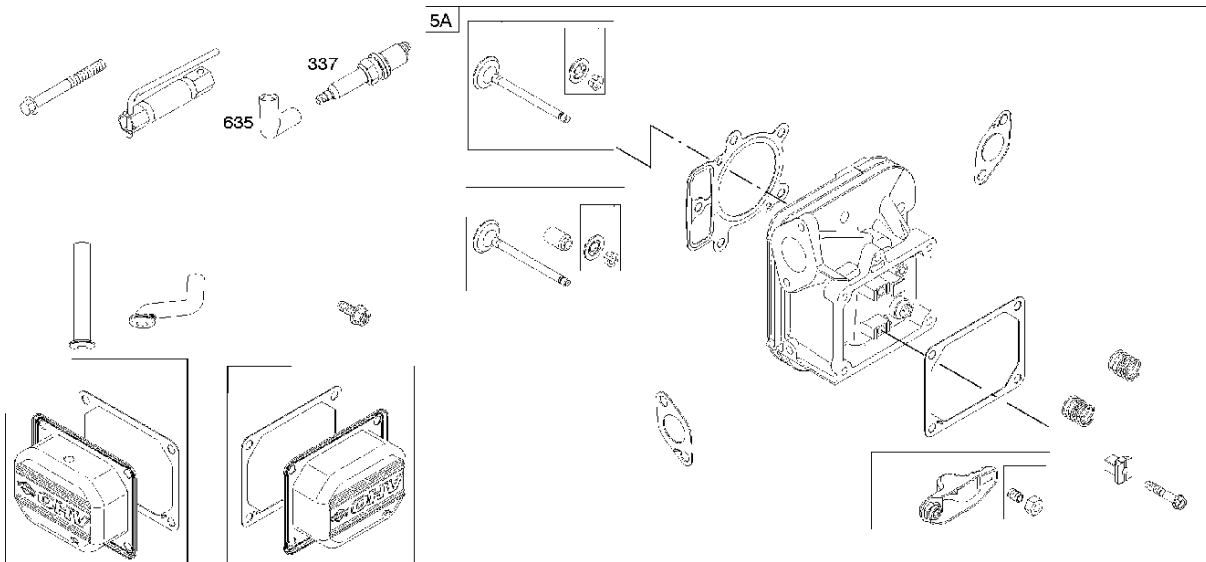

WARNING LABEL

**REQUIRED** when replacing parts with warning labels affixed.

WARNING LABEL

**REQUIRED** when replacing parts with warning labels affixed.

OPERATOR'S MANUAL

REPAIR MANUAL

EMISSIONS LABEL

24

## Cylinder

BRIGGS &amp; STRATTON ENGINES, 4055772220B1, 2017-01

Ref	Part No	Description	Remark	QTY KIT
24	582 28 90-90	WOODRUFF KEY	222698S	1
25	585 44 93-01	PISTON	793647	1
29	585 44 94-01	CONNECTION ROD	796209	1
46	585 44 97-01	CAMSHAFT	792555	1
N/A	589 66 98-12	KEY	Flywheel, Workshop package, 4181	10
N/A	589 66 98-07	KEY	Flywheel, Workshop package, 4144	50