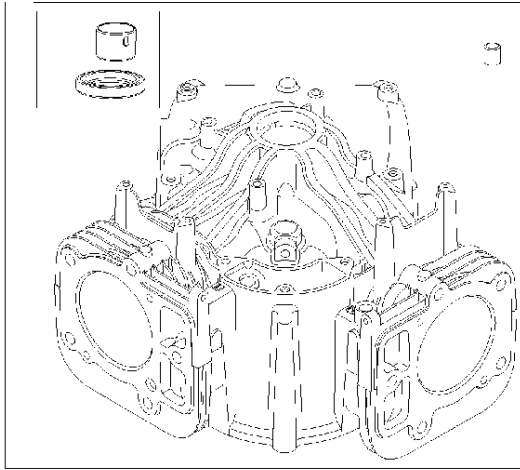

# SPARE PARTS LIST

ENGINES & TRANSMISSIONS

BRIGGS & STRATTON ENGINES,  
4055772220B1, 2017-01

## Air filter

BRIGGS &amp; STRATTON ENGINES, 4055772220B1, 2017-01

Ref	Part No	Description	Remark	QTY KIT
445A	585 44 98-01	AIR FILTER	792101	1
967	582 31 12-63	PREFILTER	273638S	1

## Carburetor

BRIGGS &amp; STRATTON ENGINES, 4055772220B1, 2017-01

Ref	Part No	Description	Remark	QTY KIT
125A	585 44 88-01	CARBURETTOR	699807	1
187	576 92 09-01	FUEL HOSE	791766	1
240	585 24 37-01	FUEL FILTER	691035	1
240A	582 28 83-41	FUEL FILTER	695666	1
387	585 40 14-01	FUEL PUMP	808656	1
601	582 28 77-32	CLAMP	791850	1
N/A	589 66 98-05	FUEL FILTER	Workshop package, 4129	5

## Cylinder

BRIGGS &amp; STRATTON ENGINES, 4055772220B1, 2017-01

Ref	Part No	Description	Remark	QTY KIT
24	582 28 90-90	WOODRUFF KEY	222698S	1
25	585 44 93-01	PISTON	793647	1
29	585 44 94-01	CONNECTION ROD	796209	1
46	585 44 97-01	CAMSHAFT	792555	1
N/A	589 66 98-12	KEY	Flywheel, Workshop package, 4181	10
N/A	589 66 98-07	KEY	Flywheel, Workshop package, 4144	50