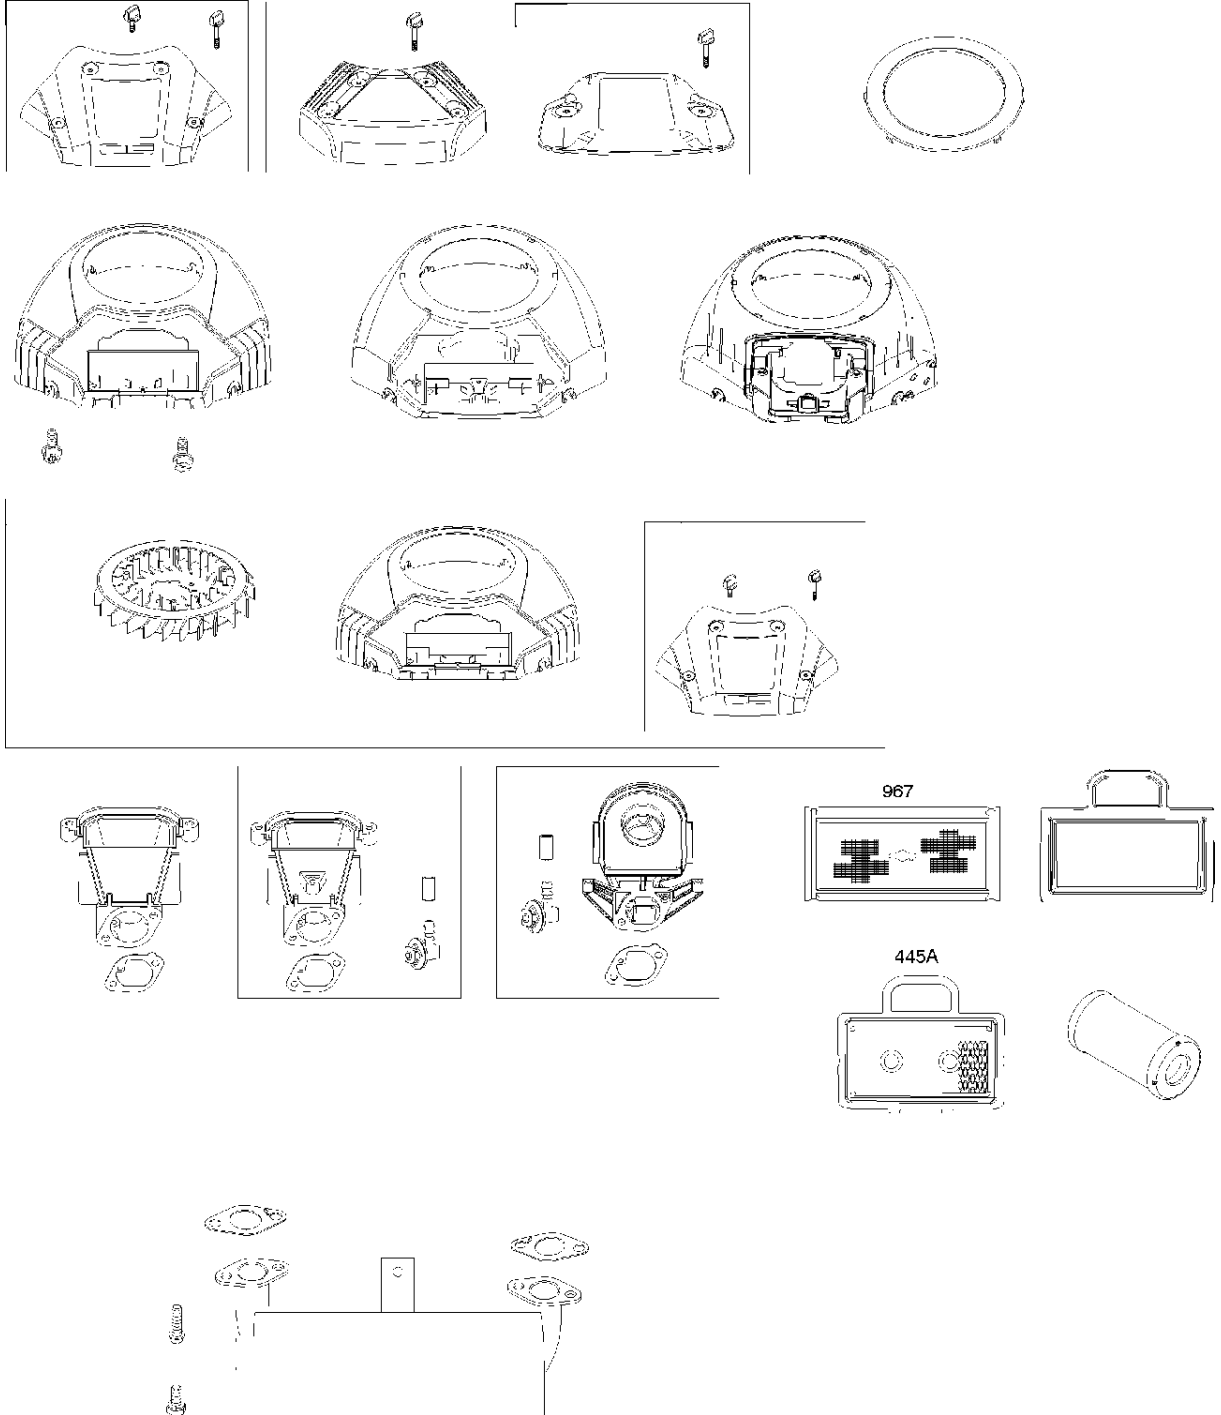

# SPARE PARTS LIST

ENGINES & TRANSMISSIONS

BRIGGS & STRATTON ENGINES,  
4055772220B1, 2017-01

## Carburetor

BRIGGS &amp; STRATTON ENGINES, 4055772220B1, 2017-01

Ref	Part No	Description	Remark	QTY KIT
125A	585 44 88-01	CARBURETTOR	699807	1
187	576 92 09-01	FUEL HOSE	791766	1
240	585 24 37-01	FUEL FILTER	691035	1
240A	582 28 83-41	FUEL FILTER	695666	1
387	585 40 14-01	FUEL PUMP	808656	1
601	582 28 77-32	CLAMP	791850	1
N/A	589 66 98-05	FUEL FILTER	Workshop package, 4129	5