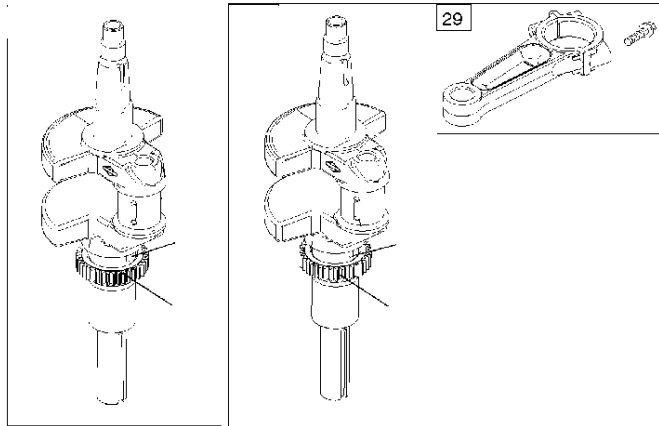

## Carburetor

BRIGGS &amp; STRATTON ENGINES, 4055772220B1, 2017-01

Ref	Part No	Description	Remark	QTY KIT
125A	585 44 88-01	CARBURETTOR	699807	1
187	576 92 09-01	FUEL HOSE	791766	1
240	585 24 37-01	FUEL FILTER	691035	1
240A	582 28 83-41	FUEL FILTER	695666	1
387	585 40 14-01	FUEL PUMP	808656	1
601	582 28 77-32	CLAMP	791850	1
N/A	589 66 98-05	FUEL FILTER	Workshop package, 4129	5

WARNING LABEL

**REQUIRED** when replacing parts with warning labels affixed.

WARNING LABEL

**REQUIRED** when replacing parts with warning labels affixed.

OPERATOR'S MANUAL

REPAIR MANUAL

EMISSIONS LABEL

24

## Cylinder

BRIGGS &amp; STRATTON ENGINES, 4055772220B1, 2017-01

Ref	Part No	Description	Remark	QTY KIT
24	582 28 90-90	WOODRUFF KEY	222698S	1
25	585 44 93-01	PISTON	793647	1
29	585 44 94-01	CONNECTION ROD	796209	1
46	585 44 97-01	CAMSHAFT	792555	1
N/A	589 66 98-12	KEY	Flywheel, Workshop package, 4181	10
N/A	589 66 98-07	KEY	Flywheel, Workshop package, 4144	50

## Cylinder cover

BRIGGS &amp; STRATTON ENGINES, 4055772220B1, 2017-01

Ref	Part No	Description	Remark	QTY KIT
5	585 44 91-01	CYLINDER HEAD	796231	1
5A	585 44 92-01	CYLINDER HEAD	796232	1
337	589 66 98-70	SPARK PLUG	793541	1
635	582 31 17-18	SPARK PLUG CAP	692076	1