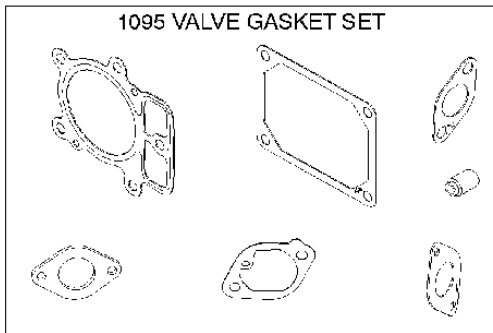

1095 VALVE GASKET SET