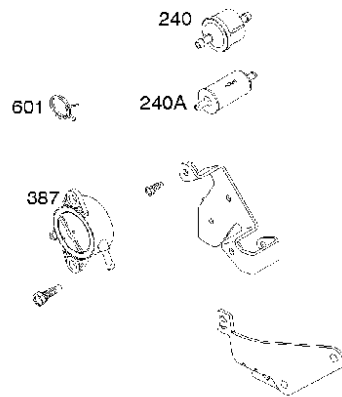

# SPARE PARTS LIST

ENGINES & TRANSMISSIONS

BRIGGS & STRATTON ENGINES,  
4055772220B1, 2017-01

## Carburetor

BRIGGS &amp; STRATTON ENGINES, 4055772220B1, 2017-01

Ref	Part No	Description	Remark	QTY KIT
125A	585 44 88-01	CARBURETTOR	699807	1
187	576 92 09-01	FUEL HOSE	791766	1
240	585 24 37-01	FUEL FILTER	691035	1
240A	582 28 83-41	FUEL FILTER	695666	1
387	585 40 14-01	FUEL PUMP	808656	1
601	582 28 77-32	CLAMP	791850	1
N/A	589 66 98-05	FUEL FILTER	Workshop package, 4129	5

## Cylinder

BRIGGS &amp; STRATTON ENGINES, 4055772220B1, 2017-01

Ref	Part No	Description	Remark	QTY KIT
24	582 28 90-90	WOODRUFF KEY	222698S	1
25	585 44 93-01	PISTON	793647	1
29	585 44 94-01	CONNECTION ROD	796209	1
46	585 44 97-01	CAMSHAFT	792555	1
N/A	589 66 98-12	KEY	Flywheel, Workshop package, 4181	10
N/A	589 66 98-07	KEY	Flywheel, Workshop package, 4144	50

## Cylinder cover

BRIGGS &amp; STRATTON ENGINES, 4055772220B1, 2017-01

Ref	Part No	Description	Remark	QTY KIT
5	585 44 91-01	CYLINDER HEAD	796231	1
5A	585 44 92-01	CYLINDER HEAD	796232	1
337	589 66 98-70	SPARK PLUG	793541	1
635	582 31 17-18	SPARK PLUG CAP	692076	1