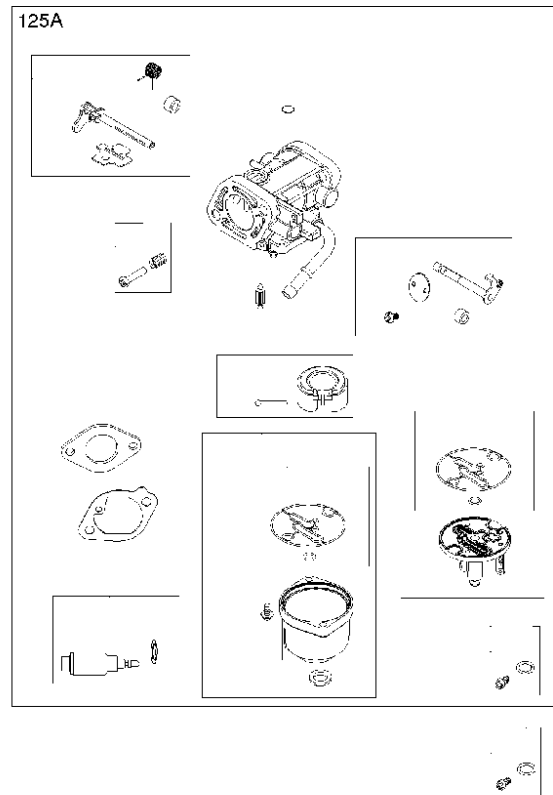

# SPARE PARTS LIST

ENGINES & TRANSMISSIONS

BRIGGS & STRATTON ENGINES,  
4055773220B1, 2017-01

Air filter

BRIGGS & STRATTON ENGINES, 4055773220B1, 2017-01

Ref	Part No	Description	Remark	QTY KIT
967	582 31 12-63	PREFILTER	273638S	1

## Carburetor

BRIGGS &amp; STRATTON ENGINES, 4055773220B1, 2017-01

Ref	Part No	Description	Remark	QTY KIT
125A	589 66 98-22	CARBURETTOR	591678	1
187	576 92 09-01	FUEL HOSE	791766	1
240	585 24 37-01	FUEL FILTER	691035	1
240A	582 28 83-41	FUEL FILTER	695666	1
387	585 40 14-01	FUEL PUMP	808656	1
601	582 28 77-32	CLAMP	791850	1
N/A	589 66 98-05	FUEL FILTER	Workshop package, 4129	5

WARNING LABEL

**REQUIRED** when replacing parts with warning labels affixed.

WARNING LABEL

**REQUIRED** when replacing parts with warning labels affixed.

OPERATOR'S MANUAL

REPAIR MANUAL

EMISSIONS LABEL

## Cylinder

BRIGGS &amp; STRATTON ENGINES, 4055773220B1, 2017-01

Ref	Part No	Description	Remark	QTY KIT
24	582 28 90-90	WOODRUFF KEY	222698S	1
25	585 44 93-01	PISTON	793647	1
29	585 44 94-01	CONNECTION ROD	796209	1
46	585 44 97-01	CAMSHAFT	790562	1
N/A	589 66 98-12	KEY	Flywheel, Workshop package, 4181	10
N/A	589 66 98-07	KEY	Flywheel, Workshop package, 4144	50