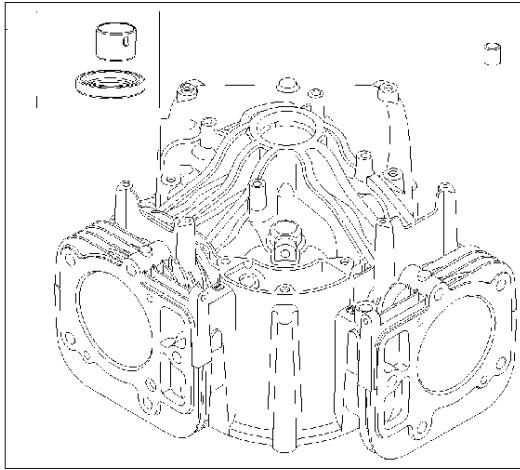

# SPARE PARTS LIST

ENGINES & TRANSMISSIONS

BRIGGS & STRATTON ENGINES,  
4055773220B1, 2017-01

Air filter

BRIGGS & STRATTON ENGINES, 4055773220B1, 2017-01

Ref	Part No	Description	Remark	QTY KIT
967	582 31 12-63	PREFILTER	273638S	1

## Carburetor

BRIGGS &amp; STRATTON ENGINES, 4055773220B1, 2017-01

Ref	Part No	Description	Remark	QTY KIT
125A	589 66 98-22	CARBURETTOR	591678	1
187	576 92 09-01	FUEL HOSE	791766	1
240	585 24 37-01	FUEL FILTER	691035	1
240A	582 28 83-41	FUEL FILTER	695666	1
387	585 40 14-01	FUEL PUMP	808656	1
601	582 28 77-32	CLAMP	791850	1
N/A	589 66 98-05	FUEL FILTER	Workshop package, 4129	5

## Cylinder

BRIGGS &amp; STRATTON ENGINES, 4055773220B1, 2017-01

Ref	Part No	Description	Remark	QTY KIT
24	582 28 90-90	WOODRUFF KEY	222698S	1
25	585 44 93-01	PISTON	793647	1
29	585 44 94-01	CONNECTION ROD	796209	1
46	585 44 97-01	CAMSHAFT	790562	1
N/A	589 66 98-12	KEY	Flywheel, Workshop package, 4181	10
N/A	589 66 98-07	KEY	Flywheel, Workshop package, 4144	50

## Cylinder cover

BRIGGS &amp; STRATTON ENGINES, 4055773220B1, 2017-01

Ref	Part No	Description	Remark	QTY KIT
5	585 44 91-01	CYLINDER HEAD	796231	1
5A	585 44 92-01	CYLINDER HEAD	796232	1
337	589 66 98-70	SPARK PLUG	793541	1
635	582 31 17-18	SPARK PLUG CAP	692076	1