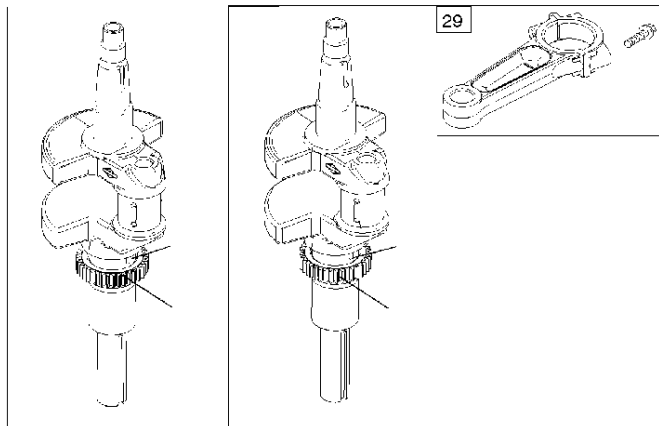

## Carburetor

BRIGGS &amp; STRATTON ENGINES, 4055773220B1, 2017-01

Ref	Part No	Description	Remark	QTY KIT
125A	589 66 98-22	CARBURETTOR	591678	1
187	576 92 09-01	FUEL HOSE	791766	1
240	585 24 37-01	FUEL FILTER	691035	1
240A	582 28 83-41	FUEL FILTER	695666	1
387	585 40 14-01	FUEL PUMP	808656	1
601	582 28 77-32	CLAMP	791850	1
N/A	589 66 98-05	FUEL FILTER	Workshop package, 4129	5

WARNING LABEL

**REQUIRED** when replacing parts with warning labels affixed.

WARNING LABEL

**REQUIRED** when replacing parts with warning labels affixed.

OPERATOR'S MANUAL

REPAIR MANUAL

EMISSIONS LABEL

## Cylinder

BRIGGS &amp; STRATTON ENGINES, 4055773220B1, 2017-01

Ref	Part No	Description	Remark	QTY KIT
24	582 28 90-90	WOODRUFF KEY	222698S	1
25	585 44 93-01	PISTON	793647	1
29	585 44 94-01	CONNECTION ROD	796209	1
46	585 44 97-01	CAMSHAFT	790562	1
N/A	589 66 98-12	KEY	Flywheel, Workshop package, 4181	10
N/A	589 66 98-07	KEY	Flywheel, Workshop package, 4144	50

## Cylinder cover

BRIGGS &amp; STRATTON ENGINES, 4055773220B1, 2017-01

Ref	Part No	Description	Remark	QTY KIT
5	585 44 91-01	CYLINDER HEAD	796231	1
5A	585 44 92-01	CYLINDER HEAD	796232	1
337	589 66 98-70	SPARK PLUG	793541	1
635	582 31 17-18	SPARK PLUG CAP	692076	1