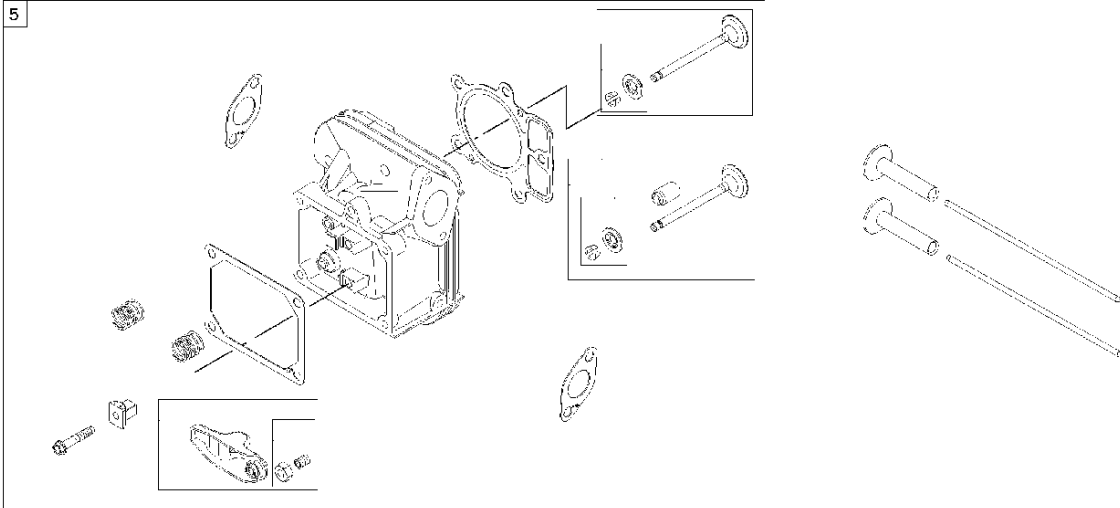

## Carburetor

BRIGGS &amp; STRATTON ENGINES, 4055773220B1, 2017-01

Ref	Part No	Description	Remark	QTY KIT
125A	589 66 98-22	CARBURETTOR	591678	1
187	576 92 09-01	FUEL HOSE	791766	1
240	585 24 37-01	FUEL FILTER	691035	1
240A	582 28 83-41	FUEL FILTER	695666	1
387	585 40 14-01	FUEL PUMP	808656	1
601	582 28 77-32	CLAMP	791850	1
N/A	589 66 98-05	FUEL FILTER	Workshop package, 4129	5

WARNING LABEL

**REQUIRED** when replacing parts with warning labels affixed.

WARNING LABEL

**REQUIRED** when replacing parts with warning labels affixed.

OPERATOR'S MANUAL

REPAIR MANUAL

EMISSIONS LABEL

## Cylinder

BRIGGS &amp; STRATTON ENGINES, 4055773220B1, 2017-01

Ref	Part No	Description	Remark	QTY KIT
24	582 28 90-90	WOODRUFF KEY	222698S	1
25	585 44 93-01	PISTON	793647	1
29	585 44 94-01	CONNECTION ROD	796209	1
46	585 44 97-01	CAMSHAFT	790562	1
N/A	589 66 98-12	KEY	Flywheel, Workshop package, 4181	10
N/A	589 66 98-07	KEY	Flywheel, Workshop package, 4144	50