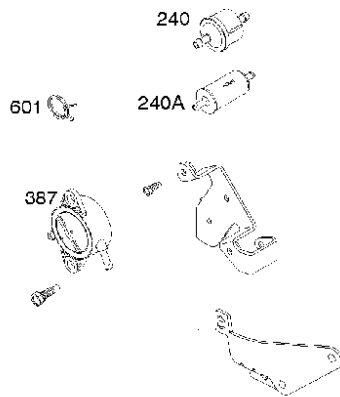

# SPARE PARTS LIST

ENGINES & TRANSMISSIONS

BRIGGS & STRATTON ENGINES,  
4055773220B1, 2017-01

Air filter

BRIGGS & STRATTON ENGINES, 4055773220B1, 2017-01

Ref	Part No	Description	Remark	QTY KIT
967	582 31 12-63	PREFILTER	273638S	1

## Carburetor

BRIGGS &amp; STRATTON ENGINES, 4055773220B1, 2017-01

Ref	Part No	Description	Remark	QTY KIT
125A	589 66 98-22	CARBURETTOR	591678	1
187	576 92 09-01	FUEL HOSE	791766	1
240	585 24 37-01	FUEL FILTER	691035	1
240A	582 28 83-41	FUEL FILTER	695666	1
387	585 40 14-01	FUEL PUMP	808656	1
601	582 28 77-32	CLAMP	791850	1
N/A	589 66 98-05	FUEL FILTER	Workshop package, 4129	5

## Cylinder

BRIGGS &amp; STRATTON ENGINES, 4055773220B1, 2017-01

Ref	Part No	Description	Remark	QTY KIT
24	582 28 90-90	WOODRUFF KEY	222698S	1
25	585 44 93-01	PISTON	793647	1
29	585 44 94-01	CONNECTION ROD	796209	1
46	585 44 97-01	CAMSHAFT	790562	1
N/A	589 66 98-12	KEY	Flywheel, Workshop package, 4181	10
N/A	589 66 98-07	KEY	Flywheel, Workshop package, 4144	50

## Cylinder cover

BRIGGS &amp; STRATTON ENGINES, 4055773220B1, 2017-01

Ref	Part No	Description	Remark	QTY KIT
5	585 44 91-01	CYLINDER HEAD	796231	1
5A	585 44 92-01	CYLINDER HEAD	796232	1
337	589 66 98-70	SPARK PLUG	793541	1
635	582 31 17-18	SPARK PLUG CAP	692076	1