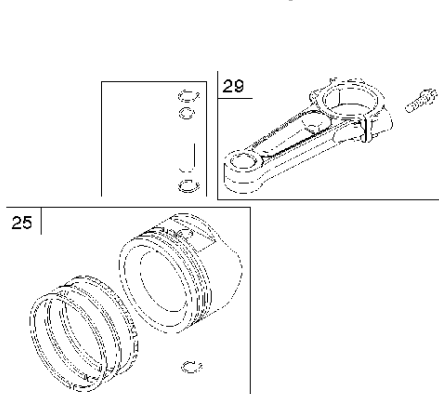

## Carburetor

BRIGGS &amp; STRATTON ENGINES, 4055773220B1, 2017-01

Ref	Part No	Description	Remark	QTY KIT
125A	589 66 98-22	CARBURETTOR	591678	1
187	576 92 09-01	FUEL HOSE	791766	1
240	585 24 37-01	FUEL FILTER	691035	1
240A	582 28 83-41	FUEL FILTER	695666	1
387	585 40 14-01	FUEL PUMP	808656	1
601	582 28 77-32	CLAMP	791850	1
N/A	589 66 98-05	FUEL FILTER	Workshop package, 4129	5

WARNING LABEL

**REQUIRED** when replacing parts with warning labels affixed.

WARNING LABEL

**REQUIRED** when replacing parts with warning labels affixed.

OPERATOR'S MANUAL

REPAIR MANUAL

EMISSIONS LABEL

## Cylinder

BRIGGS &amp; STRATTON ENGINES, 4055773220B1, 2017-01

Ref	Part No	Description	Remark	QTY KIT
24	582 28 90-90	WOODRUFF KEY	222698S	1
25	585 44 93-01	PISTON	793647	1
29	585 44 94-01	CONNECTION ROD	796209	1
46	585 44 97-01	CAMSHAFT	790562	1
N/A	589 66 98-12	KEY	Flywheel, Workshop package, 4181	10
N/A	589 66 98-07	KEY	Flywheel, Workshop package, 4144	50

## Cylinder cover

BRIGGS &amp; STRATTON ENGINES, 4055773220B1, 2017-01

Ref	Part No	Description	Remark	QTY KIT
5	585 44 91-01	CYLINDER HEAD	796231	1
5A	585 44 92-01	CYLINDER HEAD	796232	1
337	589 66 98-70	SPARK PLUG	793541	1
635	582 31 17-18	SPARK PLUG CAP	692076	1