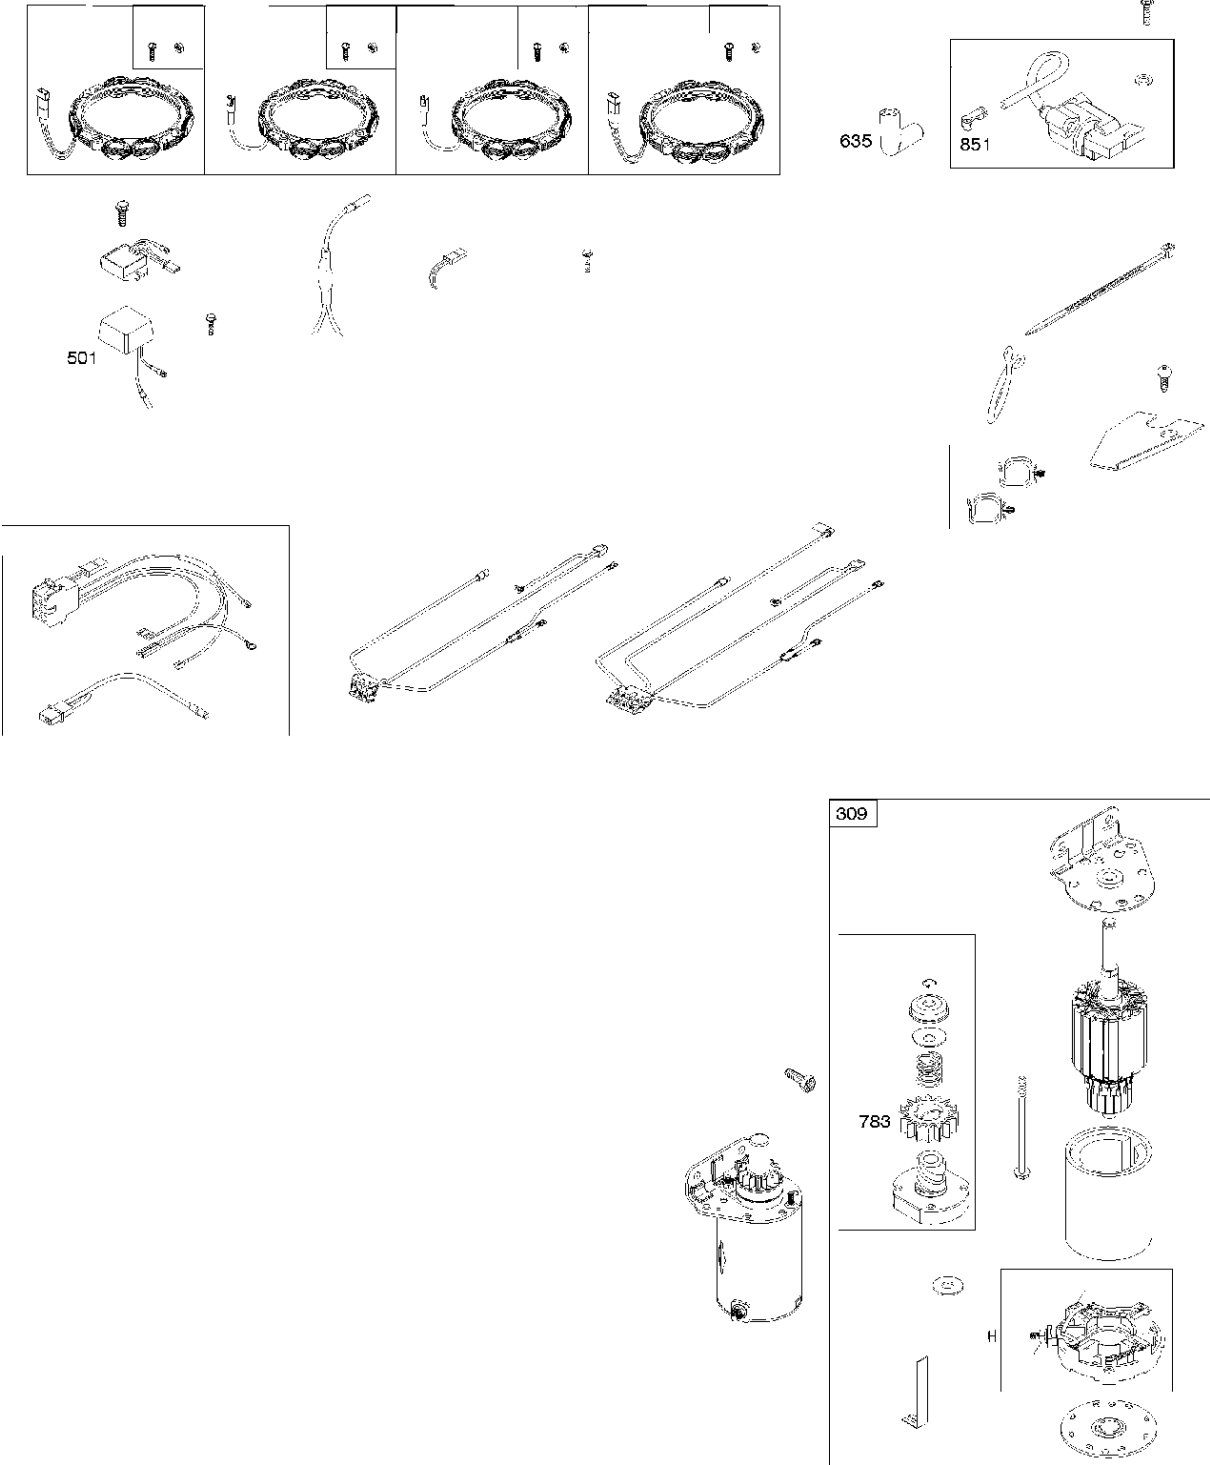

Starter

BRIGGS & STRATTON ENGINES, 4055773220B1, 2017-01

Ref	Part No	Description	Remark	QTY KIT
309	582 31 25-47	STARTER	497595	1
501	585 61 94-01	REGULATOR	794360	1
635	582 31 17-18	SPARK PLUG CAP	692076	1
783	585 25 81-01	GEAR	695708	1
851	584 96 04-01	SPARK PLUG CAP	493880S	1
N/A	589 66 98-13	STARTER	Pinion gear, Workshop package, 4194	5