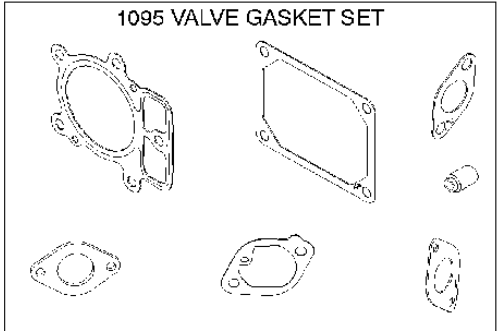

## Cylinder

BRIGGS &amp; STRATTON ENGINES, 4055773220B1, 2017-01

Ref	Part No	Description	Remark	QTY KIT
24	582 28 90-90	WOODRUFF KEY	222698S	1
25	585 44 93-01	PISTON	793647	1
29	585 44 94-01	CONNECTION ROD	796209	1
46	585 44 97-01	CAMSHAFT	790562	1
N/A	589 66 98-12	KEY	Flywheel, Workshop package, 4181	10
N/A	589 66 98-07	KEY	Flywheel, Workshop package, 4144	50

## Cylinder cover

BRIGGS &amp; STRATTON ENGINES, 4055773220B1, 2017-01

Ref	Part No	Description	Remark	QTY KIT
5	585 44 91-01	CYLINDER HEAD	796231	1
5A	585 44 92-01	CYLINDER HEAD	796232	1
337	589 66 98-70	SPARK PLUG	793541	1
635	582 31 17-18	SPARK PLUG CAP	692076	1

358 ENGINE GASKET SET

CARBURETOR OVERHAUL KIT

1095 VALVE GASKET SET

Gasket kit

BRIGGS & STRATTON ENGINES, 4055773220B1, 2017-01

Ref	Part No	Description	Remark	QTY KIT
358	585 44 86-01	GASKET KIT	699823	1
1095	585 44 85-01	GASKET KIT	699822	1