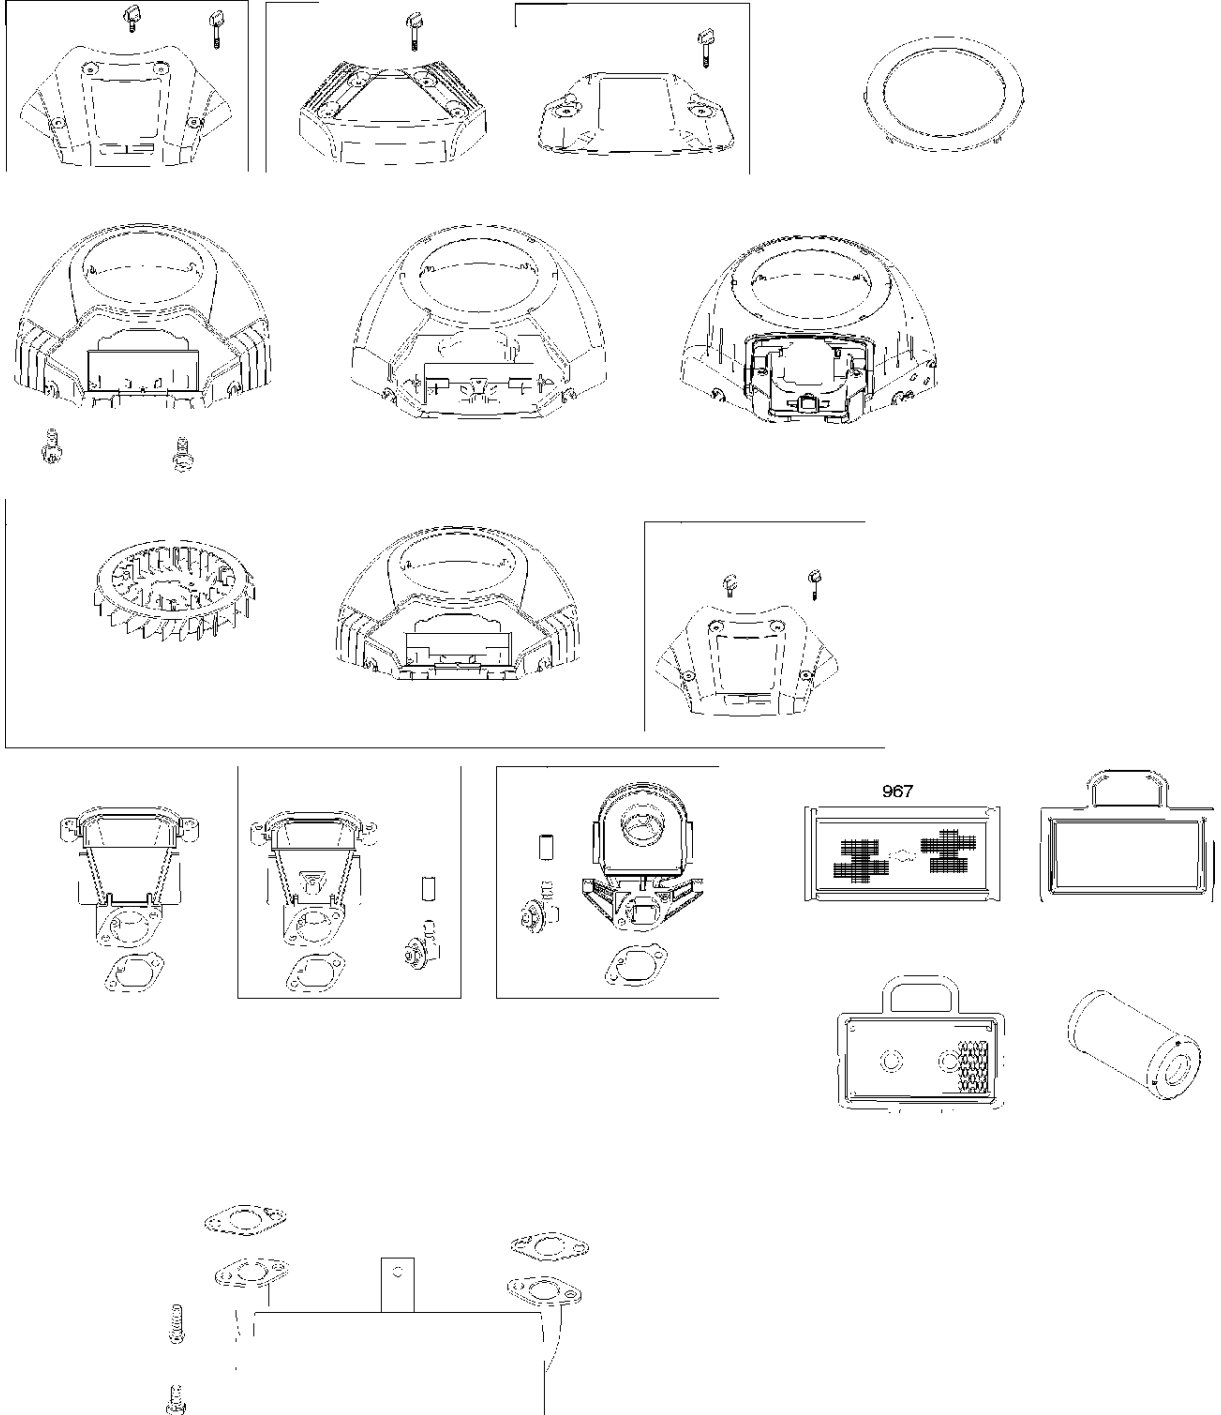

# SPARE PARTS LIST

ENGINES & TRANSMISSIONS

BRIGGS & STRATTON ENGINES,  
4055773220B1, 2017-01

Air filter

BRIGGS & STRATTON ENGINES, 4055773220B1, 2017-01

Ref	Part No	Description	Remark	QTY KIT
967	582 31 12-63	PREFILTER	273638S	1

## Carburetor

BRIGGS &amp; STRATTON ENGINES, 4055773220B1, 2017-01

Ref	Part No	Description	Remark	QTY KIT
125A	589 66 98-22	CARBURETTOR	591678	1
187	576 92 09-01	FUEL HOSE	791766	1
240	585 24 37-01	FUEL FILTER	691035	1
240A	582 28 83-41	FUEL FILTER	695666	1
387	585 40 14-01	FUEL PUMP	808656	1
601	582 28 77-32	CLAMP	791850	1
N/A	589 66 98-05	FUEL FILTER	Workshop package, 4129	5

WARNING LABEL

**REQUIRED** when replacing parts with warning labels affixed.

WARNING LABEL

**REQUIRED** when replacing parts with warning labels affixed.

OPERATOR'S MANUAL

REPAIR MANUAL

EMISSIONS LABEL