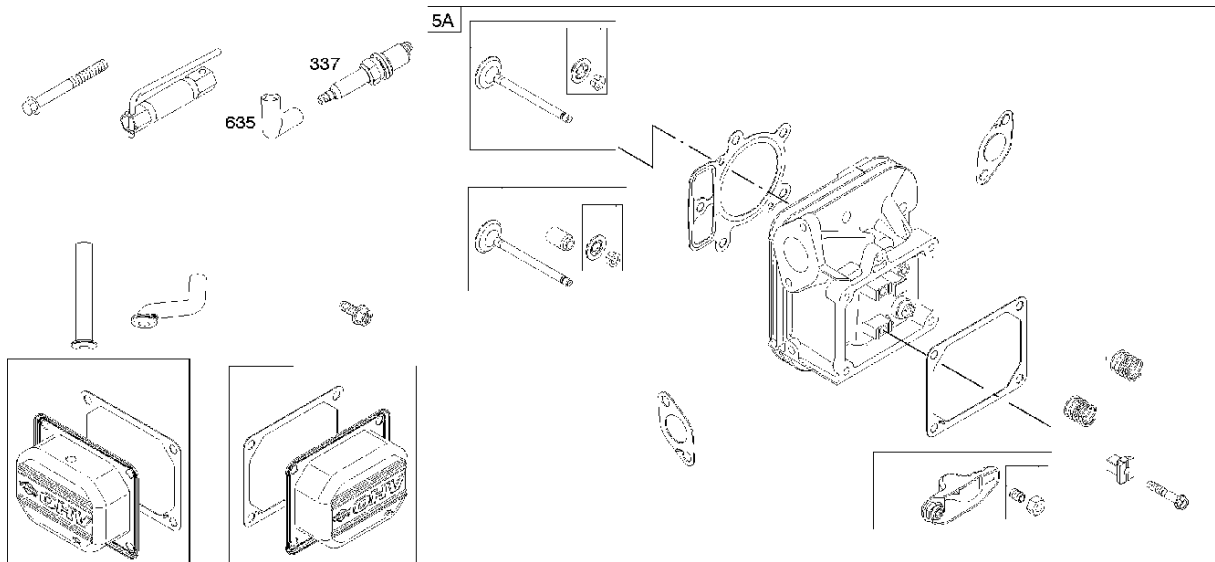

WARNING LABEL

**REQUIRED** when replacing parts with warning labels affixed.

WARNING LABEL

**REQUIRED** when replacing parts with warning labels affixed.

OPERATOR'S MANUAL

REPAIR MANUAL

EMISSIONS LABEL

## Cylinder

BRIGGS &amp; STRATTON ENGINES, 4055773220B1, 2017-01

Ref	Part No	Description	Remark	QTY KIT
24	582 28 90-90	WOODRUFF KEY	222698S	1
25	585 44 93-01	PISTON	793647	1
29	585 44 94-01	CONNECTION ROD	796209	1
46	585 44 97-01	CAMSHAFT	790562	1
N/A	589 66 98-12	KEY	Flywheel, Workshop package, 4181	10
N/A	589 66 98-07	KEY	Flywheel, Workshop package, 4144	50