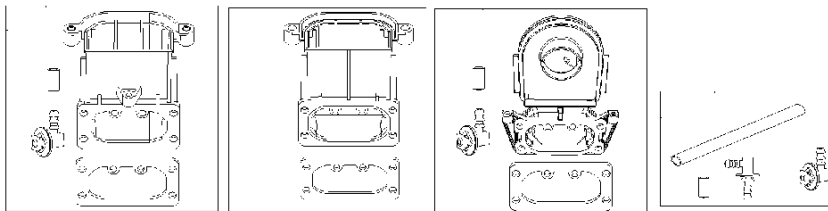

# SPARE PARTS LIST

ENGINES & TRANSMISSIONS

BRIGGS & STRATTON ENGINES,  
4067770177B1, 2017-01

Air filter

BRIGGS & STRATTON ENGINES, 4067770177B1, 2017-01

Ref	Part No	Description	Remark	QTY KIT
967	582 31 12-63	PREFILTER	273638S	1

125

NOTE: Carburetor Illustrations Represents Several Carburetors. Parts Shown In The Service Box May Not Be Included In All Kits.