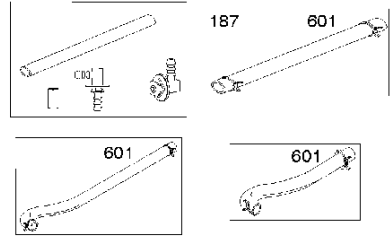

# SPARE PARTS LIST

ENGINES & TRANSMISSIONS

BRIGGS & STRATTON ENGINES,  
4067770177B1, 2017-01

Air filter

BRIGGS & STRATTON ENGINES, 4067770177B1, 2017-01

Ref	Part No	Description	Remark	QTY KIT
967	582 31 12-63	PREFILTER	273638S	1

125

NOTE: Carburetor Illustrations Represents Several Carburetors. Parts Shown In The Service Box May Not Be Included In All Kits.

## Carburetor

BRIGGS &amp; STRATTON ENGINES, 4067770177B1, 2017-01

Ref	Part No	Description	Remark	QTY KIT
125	514 74 05-00	CARBURETTOR	796227	1
187	576 92 09-01	FUEL HOSE	791766	1
240	585 24 37-01	FUEL FILTER	691035	1
240A	582 28 83-41	FUEL FILTER	695666	1
387	585 40 14-01	FUEL PUMP	808656	1
601	582 28 77-32	CLAMP	791850	1
958	584 95 81-01	VALVE	698183	1
N/A	589 66 98-05	FUEL FILTER	Workshop package, 4129	5