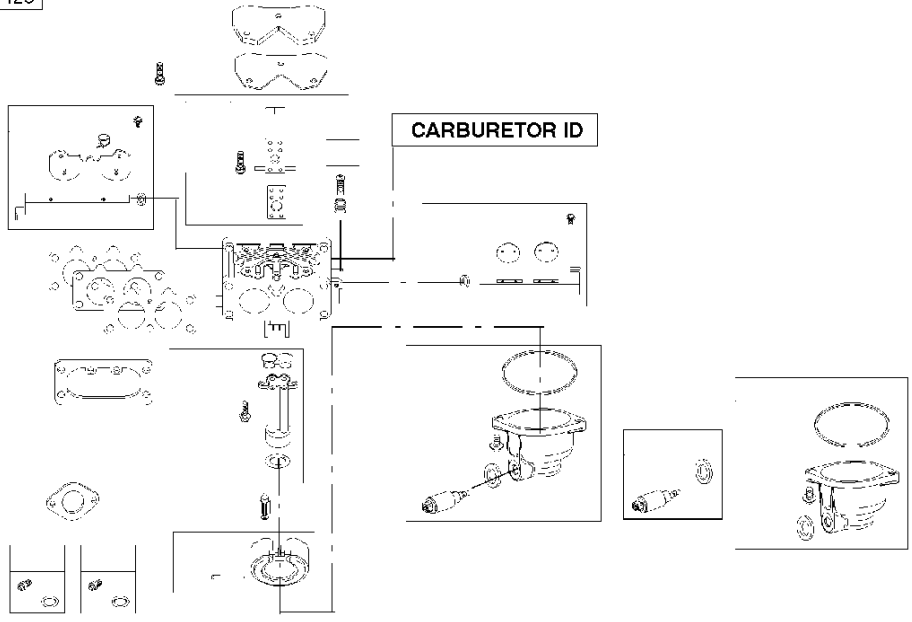

# SPARE PARTS LIST

ENGINES & TRANSMISSIONS

BRIGGS & STRATTON ENGINES,  
4067770177B1, 2017-01

Air filter

BRIGGS & STRATTON ENGINES, 4067770177B1, 2017-01

Ref	Part No	Description	Remark	QTY KIT
967	582 31 12-63	PREFILTER	273638S	1

125

NOTE: Carburetor Illustrations Represents Several Carburetors. Parts Shown In The Service Box May Not Be Included In All Kits.

## Carburetor

BRIGGS &amp; STRATTON ENGINES, 4067770177B1, 2017-01

Ref	Part No	Description	Remark	QTY KIT
125	514 74 05-00	CARBURETTOR	796227	1
187	576 92 09-01	FUEL HOSE	791766	1
240	585 24 37-01	FUEL FILTER	691035	1
240A	582 28 83-41	FUEL FILTER	695666	1
387	585 40 14-01	FUEL PUMP	808656	1
601	582 28 77-32	CLAMP	791850	1
958	584 95 81-01	VALVE	698183	1
N/A	589 66 98-05	FUEL FILTER	Workshop package, 4129	5

**WARNING LABEL**

**REQUIRED** when replacing parts with warning labels affixed.

**WARNING LABEL**

**REQUIRED** when replacing parts with warning labels affixed.

**OPERATOR'S MANUAL**

**REPAIR MANUAL**

**EMISSIONS LABEL**