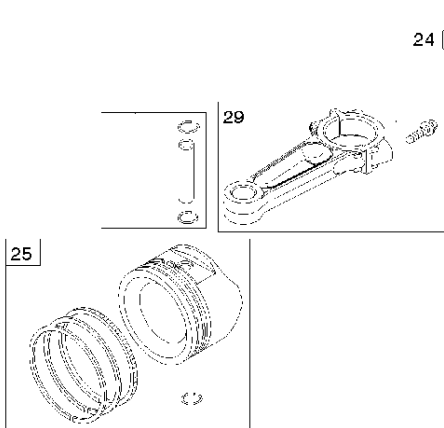

## Carburetor

BRIGGS &amp; STRATTON ENGINES, 4067770177B1, 2017-01

Ref	Part No	Description	Remark	QTY KIT
125	514 74 05-00	CARBURETTOR	796227	1
187	576 92 09-01	FUEL HOSE	791766	1
240	585 24 37-01	FUEL FILTER	691035	1
240A	582 28 83-41	FUEL FILTER	695666	1
387	585 40 14-01	FUEL PUMP	808656	1
601	582 28 77-32	CLAMP	791850	1
958	584 95 81-01	VALVE	698183	1
N/A	589 66 98-05	FUEL FILTER	Workshop package, 4129	5

**WARNING LABEL**

**REQUIRED** when replacing parts with warning labels affixed.

**WARNING LABEL**

**REQUIRED** when replacing parts with warning labels affixed.

**OPERATOR'S MANUAL**

**REPAIR MANUAL**

**EMISSIONS LABEL**

## Cylinder

BRIGGS &amp; STRATTON ENGINES, 4067770177B1, 2017-01

Ref	Part No	Description	Remark	QTY KIT
24	582 28 90-90	WOODRUFF KEY	222698S	1
25	585 44 93-01	PISTON	793647	1
29	585 44 94-01	CONNECTION ROD	796209	1
46	589 66 98-67	CAMSHAFT	790562	1
N/A	589 66 98-12	KEY	Flywheel, Workshop package, 4181	10
N/A	589 66 98-07	KEY	Flywheel, Workshop package, 4144	50

## Cylinder cover

BRIGGS &amp; STRATTON ENGINES, 4067770177B1, 2017-01

Ref	Part No	Description	Remark	QTY KIT
5	585 44 91-01	CYLINDER HEAD	796231	1
5A	585 44 92-01	CYLINDER HEAD	796232	1
337	589 66 98-70	SPARK PLUG	793541	1
635	582 31 35-85	SPARK PLUG CAP	66538S	1