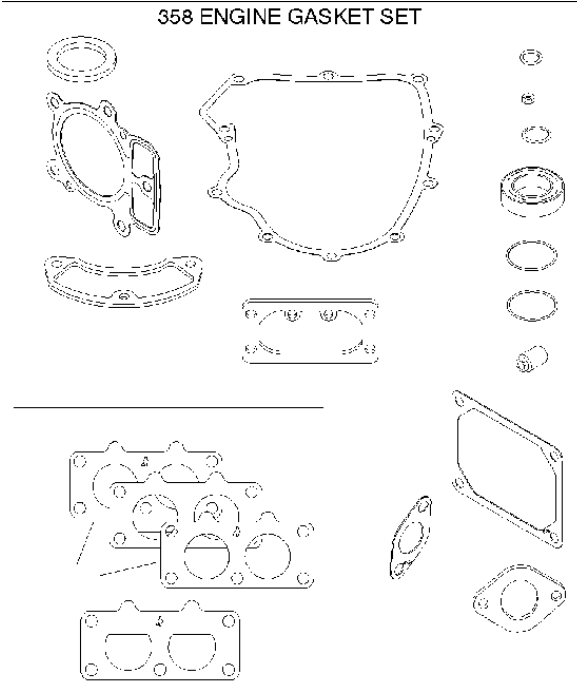

## Carburetor

BRIGGS &amp; STRATTON ENGINES, 4067770177B1, 2017-01

Ref	Part No	Description	Remark	QTY KIT
125	514 74 05-00	CARBURETTOR	796227	1
187	576 92 09-01	FUEL HOSE	791766	1
240	585 24 37-01	FUEL FILTER	691035	1
240A	582 28 83-41	FUEL FILTER	695666	1
387	585 40 14-01	FUEL PUMP	808656	1
601	582 28 77-32	CLAMP	791850	1
958	584 95 81-01	VALVE	698183	1
N/A	589 66 98-05	FUEL FILTER	Workshop package, 4129	5

**WARNING LABEL**

**REQUIRED** when replacing parts with warning labels affixed.

**WARNING LABEL**

**REQUIRED** when replacing parts with warning labels affixed.

**OPERATOR'S MANUAL**

**REPAIR MANUAL**

**EMISSIONS LABEL**

## Cylinder

BRIGGS &amp; STRATTON ENGINES, 4067770177B1, 2017-01

Ref	Part No	Description	Remark	QTY KIT
24	582 28 90-90	WOODRUFF KEY	222698S	1
25	585 44 93-01	PISTON	793647	1
29	585 44 94-01	CONNECTION ROD	796209	1
46	589 66 98-67	CAMSHAFT	790562	1
N/A	589 66 98-12	KEY	Flywheel, Workshop package, 4181	10
N/A	589 66 98-07	KEY	Flywheel, Workshop package, 4144	50

## Cylinder cover

BRIGGS &amp; STRATTON ENGINES, 4067770177B1, 2017-01

Ref	Part No	Description	Remark	QTY KIT
5	585 44 91-01	CYLINDER HEAD	796231	1
5A	585 44 92-01	CYLINDER HEAD	796232	1
337	589 66 98-70	SPARK PLUG	793541	1
635	582 31 35-85	SPARK PLUG CAP	66538S	1