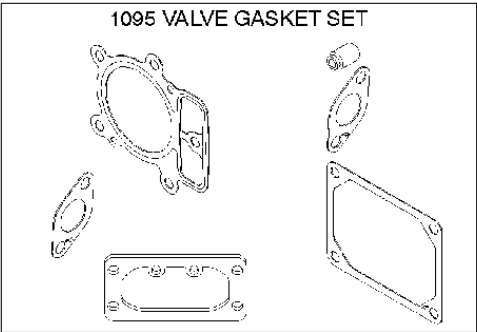

## Cylinder

BRIGGS &amp; STRATTON ENGINES, 4067770177B1, 2017-01

Ref	Part No	Description	Remark	QTY KIT
24	582 28 90-90	WOODRUFF KEY	222698S	1
25	585 44 93-01	PISTON	793647	1
29	585 44 94-01	CONNECTION ROD	796209	1
46	589 66 98-67	CAMSHAFT	790562	1
N/A	589 66 98-12	KEY	Flywheel, Workshop package, 4181	10
N/A	589 66 98-07	KEY	Flywheel, Workshop package, 4144	50

## Cylinder cover

BRIGGS &amp; STRATTON ENGINES, 4067770177B1, 2017-01

Ref	Part No	Description	Remark	QTY KIT
5	585 44 91-01	CYLINDER HEAD	796231	1
5A	585 44 92-01	CYLINDER HEAD	796232	1
337	589 66 98-70	SPARK PLUG	793541	1
635	582 31 35-85	SPARK PLUG CAP	66538S	1