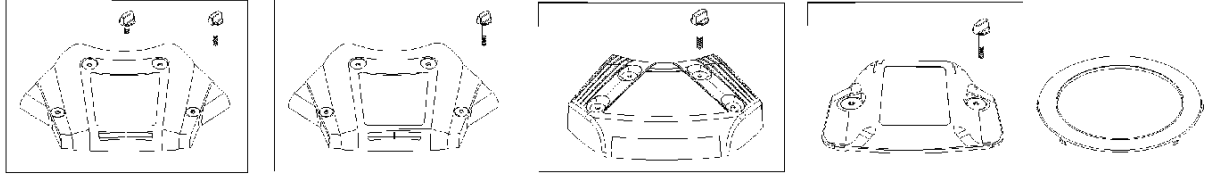

# SPARE PARTS LIST

ENGINES & TRANSMISSIONS

BRIGGS & STRATTON ENGINES,  
4067770177B1, 2017-01

Air filter

BRIGGS & STRATTON ENGINES, 4067770177B1, 2017-01

Ref	Part No	Description	Remark	QTY KIT
967	582 31 12-63	PREFILTER	273638S	1

125

NOTE: Carburetor Illustrations Represents Several Carburetors. Parts Shown In The Service Box May Not Be Included In All Kits.