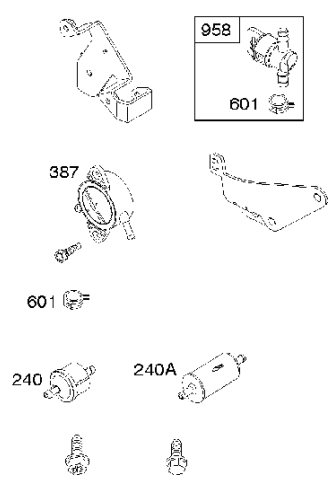

# SPARE PARTS LIST

ENGINES & TRANSMISSIONS

BRIGGS & STRATTON ENGINES,  
4067770177B1, 2017-01

Air filter

BRIGGS & STRATTON ENGINES, 4067770177B1, 2017-01

Ref	Part No	Description	Remark	QTY KIT
967	582 31 12-63	PREFILTER	273638S	1

125

NOTE: Carburetor Illustrations Represents Several Carburetors. Parts Shown In The Service Box May Not Be Included In All Kits.

## Carburetor

BRIGGS &amp; STRATTON ENGINES, 4067770177B1, 2017-01

Ref	Part No	Description	Remark	QTY KIT
125	514 74 05-00	CARBURETTOR	796227	1
187	576 92 09-01	FUEL HOSE	791766	1
240	585 24 37-01	FUEL FILTER	691035	1
240A	582 28 83-41	FUEL FILTER	695666	1
387	585 40 14-01	FUEL PUMP	808656	1
601	582 28 77-32	CLAMP	791850	1
958	584 95 81-01	VALVE	698183	1
N/A	589 66 98-05	FUEL FILTER	Workshop package, 4129	5

## Cylinder

BRIGGS &amp; STRATTON ENGINES, 4067770177B1, 2017-01

Ref	Part No	Description	Remark	QTY KIT
24	582 28 90-90	WOODRUFF KEY	222698S	1
25	585 44 93-01	PISTON	793647	1
29	585 44 94-01	CONNECTION ROD	796209	1
46	589 66 98-67	CAMSHAFT	790562	1
N/A	589 66 98-12	KEY	Flywheel, Workshop package, 4181	10
N/A	589 66 98-07	KEY	Flywheel, Workshop package, 4144	50