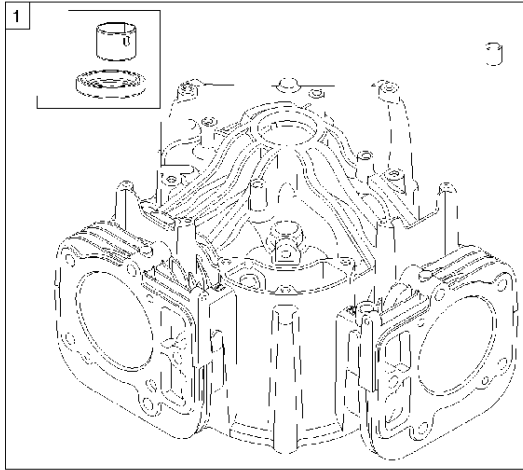

# SPARE PARTS LIST

ENGINES & TRANSMISSIONS

BRIGGS & STRATTON ENGINES,  
4067770177B1, 2017-01

Air filter

BRIGGS & STRATTON ENGINES, 4067770177B1, 2017-01

Ref	Part No	Description	Remark	QTY KIT
967	582 31 12-63	PREFILTER	273638S	1

125

NOTE: Carburetor Illustrations Represents Several Carburetors. Parts Shown In The Service Box May Not Be Included In All Kits.

## Carburetor

BRIGGS &amp; STRATTON ENGINES, 4067770177B1, 2017-01

Ref	Part No	Description	Remark	QTY KIT
125	514 74 05-00	CARBURETTOR	796227	1
187	576 92 09-01	FUEL HOSE	791766	1
240	585 24 37-01	FUEL FILTER	691035	1
240A	582 28 83-41	FUEL FILTER	695666	1
387	585 40 14-01	FUEL PUMP	808656	1
601	582 28 77-32	CLAMP	791850	1
958	584 95 81-01	VALVE	698183	1
N/A	589 66 98-05	FUEL FILTER	Workshop package, 4129	5

## Cylinder

BRIGGS &amp; STRATTON ENGINES, 4067770177B1, 2017-01

Ref	Part No	Description	Remark	QTY KIT
24	582 28 90-90	WOODRUFF KEY	222698S	1
25	585 44 93-01	PISTON	793647	1
29	585 44 94-01	CONNECTION ROD	796209	1
46	589 66 98-67	CAMSHAFT	790562	1
N/A	589 66 98-12	KEY	Flywheel, Workshop package, 4181	10
N/A	589 66 98-07	KEY	Flywheel, Workshop package, 4144	50