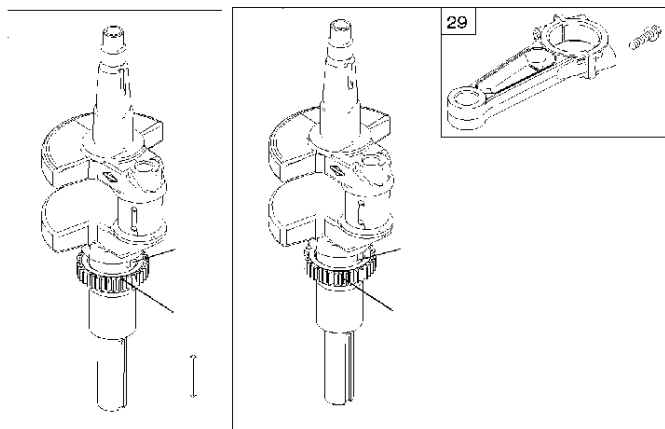

## Carburetor

BRIGGS &amp; STRATTON ENGINES, 4067770177B1, 2017-01

Ref	Part No	Description	Remark	QTY KIT
125	514 74 05-00	CARBURETTOR	796227	1
187	576 92 09-01	FUEL HOSE	791766	1
240	585 24 37-01	FUEL FILTER	691035	1
240A	582 28 83-41	FUEL FILTER	695666	1
387	585 40 14-01	FUEL PUMP	808656	1
601	582 28 77-32	CLAMP	791850	1
958	584 95 81-01	VALVE	698183	1
N/A	589 66 98-05	FUEL FILTER	Workshop package, 4129	5

**WARNING LABEL**

**REQUIRED** when replacing parts with warning labels affixed.

**WARNING LABEL**

**REQUIRED** when replacing parts with warning labels affixed.

**OPERATOR'S MANUAL**

**REPAIR MANUAL**

**EMISSIONS LABEL**

## Cylinder

BRIGGS &amp; STRATTON ENGINES, 4067770177B1, 2017-01

Ref	Part No	Description	Remark	QTY KIT
24	582 28 90-90	WOODRUFF KEY	222698S	1
25	585 44 93-01	PISTON	793647	1
29	585 44 94-01	CONNECTION ROD	796209	1
46	589 66 98-67	CAMSHAFT	790562	1
N/A	589 66 98-12	KEY	Flywheel, Workshop package, 4181	10
N/A	589 66 98-07	KEY	Flywheel, Workshop package, 4144	50

## Cylinder cover

BRIGGS &amp; STRATTON ENGINES, 4067770177B1, 2017-01

Ref	Part No	Description	Remark	QTY KIT
5	585 44 91-01	CYLINDER HEAD	796231	1
5A	585 44 92-01	CYLINDER HEAD	796232	1
337	589 66 98-70	SPARK PLUG	793541	1
635	582 31 35-85	SPARK PLUG CAP	66538S	1