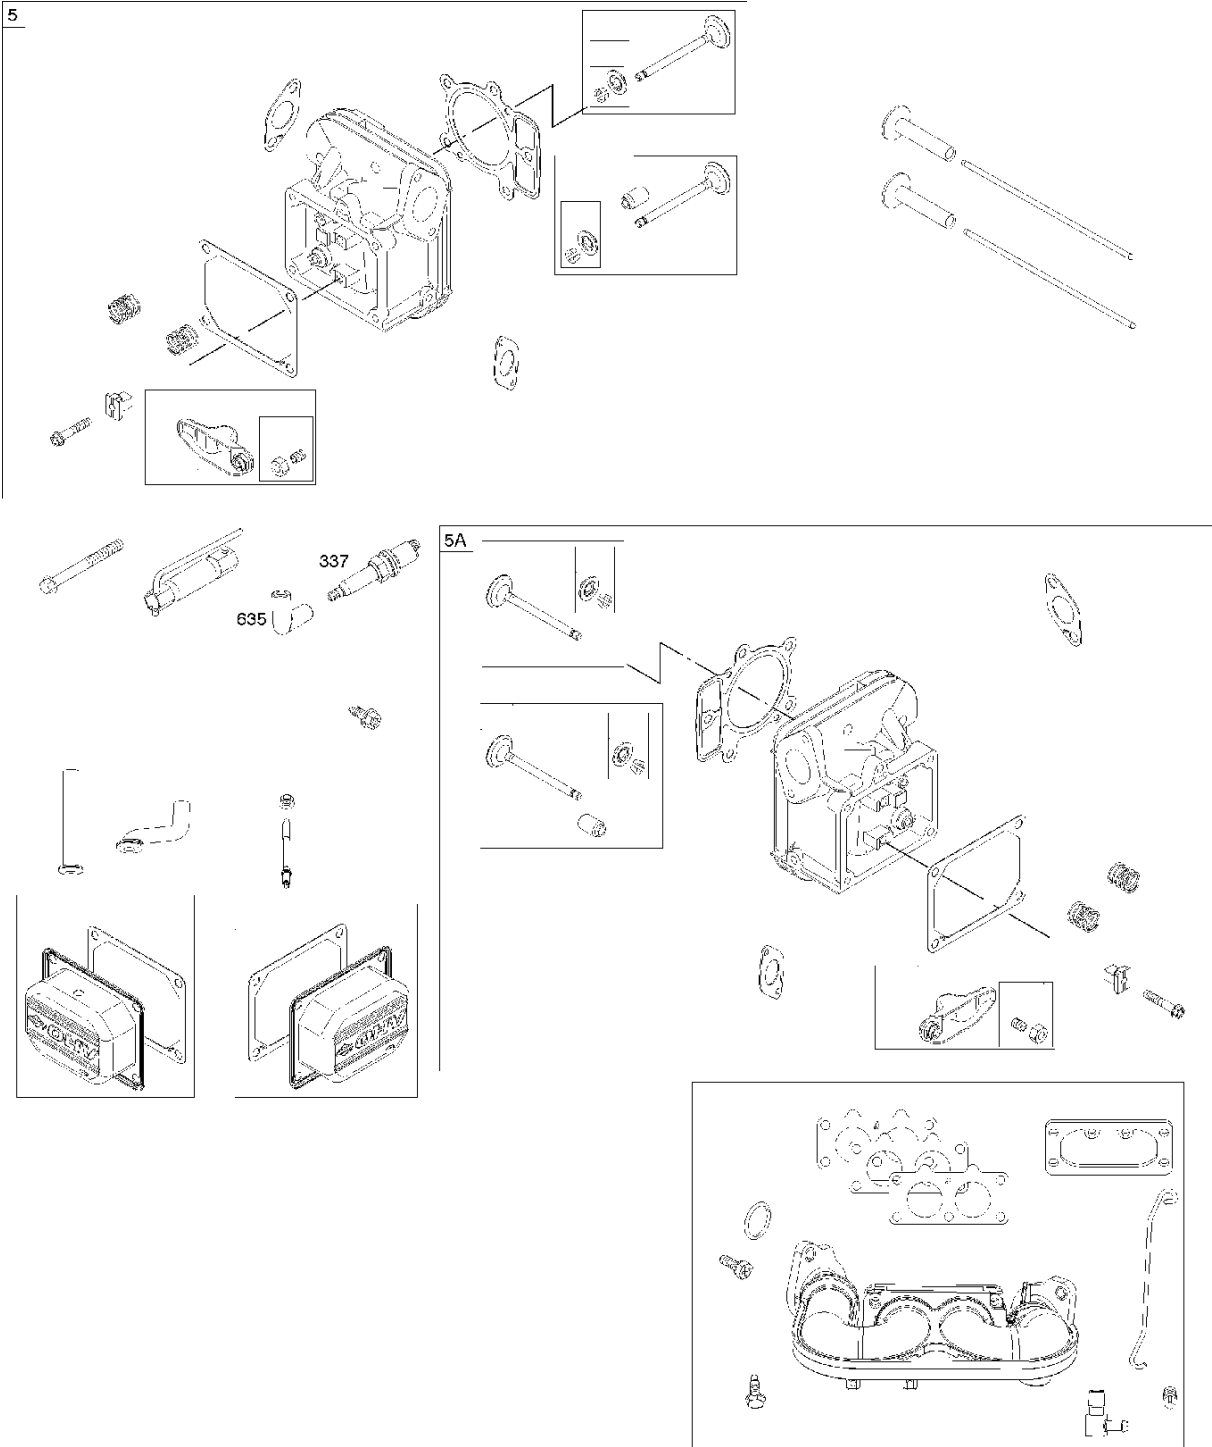

**WARNING LABEL**

**REQUIRED** when replacing parts with warning labels affixed.

**WARNING LABEL**

**REQUIRED** when replacing parts with warning labels affixed.

**OPERATOR'S MANUAL**

**REPAIR MANUAL**

**EMISSIONS LABEL**

## Cylinder

BRIGGS &amp; STRATTON ENGINES, 4067770177B1, 2017-01

Ref	Part No	Description	Remark	QTY KIT
24	582 28 90-90	WOODRUFF KEY	222698S	1
25	585 44 93-01	PISTON	793647	1
29	585 44 94-01	CONNECTION ROD	796209	1
46	589 66 98-67	CAMSHAFT	790562	1
N/A	589 66 98-12	KEY	Flywheel, Workshop package, 4181	10
N/A	589 66 98-07	KEY	Flywheel, Workshop package, 4144	50