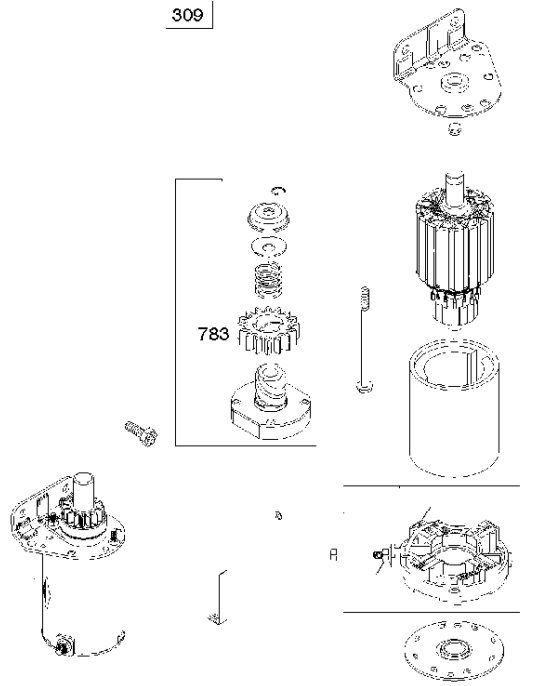

## Cylinder

BRIGGS &amp; STRATTON ENGINES, 4067770177B1, 2017-01

Ref	Part No	Description	Remark	QTY KIT
24	582 28 90-90	WOODRUFF KEY	222698S	1
25	585 44 93-01	PISTON	793647	1
29	585 44 94-01	CONNECTION ROD	796209	1
46	589 66 98-67	CAMSHAFT	790562	1
N/A	589 66 98-12	KEY	Flywheel, Workshop package, 4181	10
N/A	589 66 98-07	KEY	Flywheel, Workshop package, 4144	50

## Cylinder cover

BRIGGS &amp; STRATTON ENGINES, 4067770177B1, 2017-01

Ref	Part No	Description	Remark	QTY KIT
5	585 44 91-01	CYLINDER HEAD	796231	1
5A	585 44 92-01	CYLINDER HEAD	796232	1
337	589 66 98-70	SPARK PLUG	793541	1
635	582 31 35-85	SPARK PLUG CAP	66538S	1

Gasket kit

BRIGGS & STRATTON ENGINES, 4067770177B1, 2017-01

Ref	Part No	Description	Remark	QTY KIT
358	585 45 01-01	GASKET KIT	694012	1
1095	585 45 00-01	GASKET KIT	694013	1

Oil Pump

BRIGGS & STRATTON ENGINES, 4067770177B1, 2017-01

Ref	Part No	Description	Remark	QTY KIT
1027	586 45 88-01	OIL FILTER	492932S	1

309

Starter

BRIGGS & STRATTON ENGINES, 4067770177B1, 2017-01

Ref	Part No	Description	Remark	QTY KIT
309	582 31 25-47	STARTER	497595	1
474B	589 66 98-18	ALTERNATOR	592830	1
501	585 61 94-01	REGULATOR	794360	1
635	582 31 35-85	SPARK PLUG CAP	66538S	1
783	585 25 81-01	GEAR	695708	1
851	584 96 04-01	SPARK PLUG CAP	493880S	1
N/A	589 66 98-13	STARTER	Pinion gear, Workshop package, 4194	5