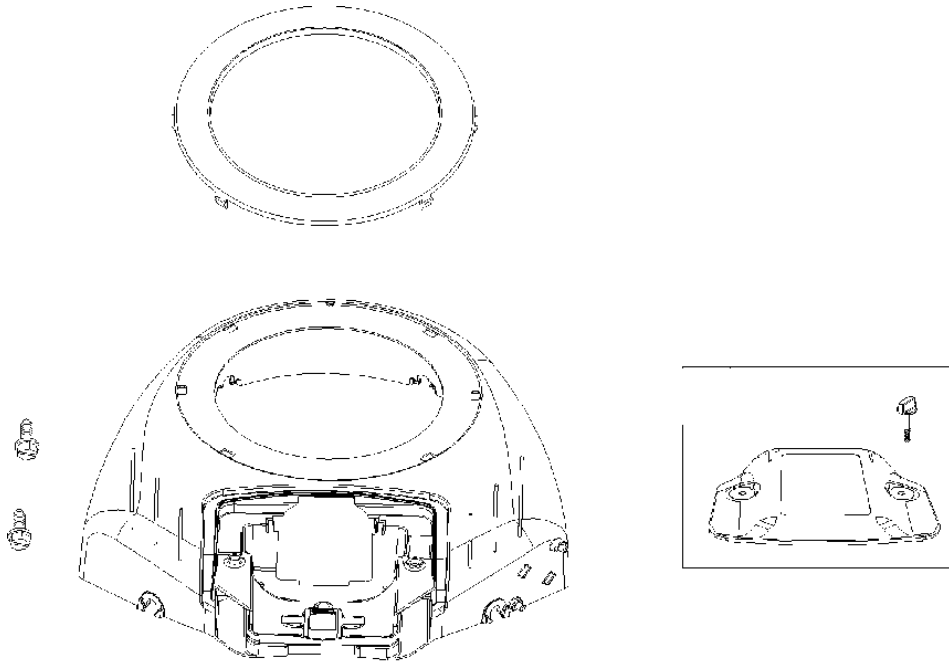

SPARE PARTS LIST

ENGINES & TRANSMISSIONS

BRIGGS & STRATTON ENGINES,
40R5770008H1, 2017-01

Air filter

BRIGGS & STRATTON ENGINES, 40R5770008H1, 2017-01

Ref	Part No	Description	Remark	QTY KIT
445	582 28 50-50	AIR FILTER	594201	1

Carburetor

BRIGGS & STRATTON ENGINES, 40R5770008H1, 2017-01

Ref	Part No	Description	Remark	QTY KIT
125	589 66 98-22	CARBURETTOR	591678	1
187	576 92 09-01	FUEL HOSE	791766	1
240	585 24 37-01	FUEL FILTER	691035	1
387	585 40 14-01	FUEL PUMP	808656	1
N/A	589 66 98-05	FUEL FILTER	Workshop package, 4129	5

Controls

BRIGGS & STRATTON ENGINES, 40R5770008H1, 2017-01

Ref	Part No	Description	Remark	QTY KIT
309A	588 90 35-01	STARTER	590476	1
333	587 24 80-01	ARMATURE	592846	1
501A	589 66 98-36	REGULATOR	593490	1
635	582 31 35-85	SPARK PLUG CAP	66538S	1
783	585 25 81-01	GEAR	695708	1

Ref	Part No	Description	Remark	QTY KIT
24	582 28 90-90	WOODRUFF KEY	222698S	1
25	585 44 93-01	PISTON	793647	1
29	585 44 94-01	CONNECTION ROD	796209	1
46	589 66 98-67	CAMSHAFT	790562	1
N/A	589 66 98-12	KEY	Flywheel, Workshop package, 4181	10
N/A	589 66 98-07	KEY	Flywheel, Workshop package, 4144	50