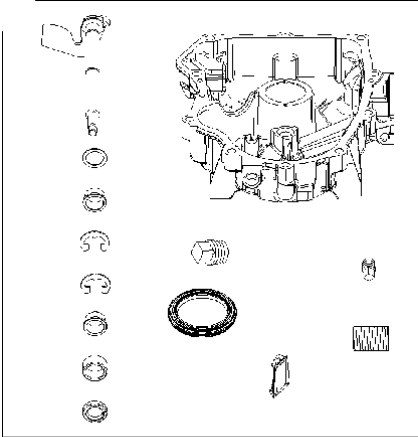

WARNING LABEL

REQUIRED when replacing parts with warning labels affixed.

WARNING LABEL

REQUIRED when replacing parts with warning labels affixed.

REPAIR MANUAL

EMISSIONS LABEL

Cylinder

BRIGGS & STRATTON ENGINES, 40R5770008H1, 2017-01

Ref	Part No	Description	Remark	QTY KIT
24	582 28 90-90	WOODRUFF KEY	222698S	1
25	585 44 93-01	PISTON	793647	1
29	585 44 94-01	CONNECTION ROD	796209	1
46	589 66 98-67	CAMSHAFT	790562	1
N/A	589 66 98-12	KEY	Flywheel, Workshop package, 4181	10
N/A	589 66 98-07	KEY	Flywheel, Workshop package, 4144	50

Cylinder cover

BRIGGS & STRATTON ENGINES, 40R5770008H1, 2017-01

Ref	Part No	Description	Remark	QTY KIT
5	585 44 91-01	CYLINDER HEAD	796231	1
5A	585 44 92-01	CYLINDER HEAD	796232	1
337	582 31 23-67	SPARK PLUG CAP	792015	1
635	582 31 35-85	SPARK PLUG CAP	66538S	1

Gasket kit

BRIGGS & STRATTON ENGINES, 40R5770008H1, 2017-01

Ref	Part No	Description	Remark	QTY KIT
358	585 44 86-01	GASKET KIT	699823	1
1095	585 44 85-01	GASKET KIT	699822	1

Oil pump

BRIGGS & STRATTON ENGINES, 40R5770008H1, 2017-01