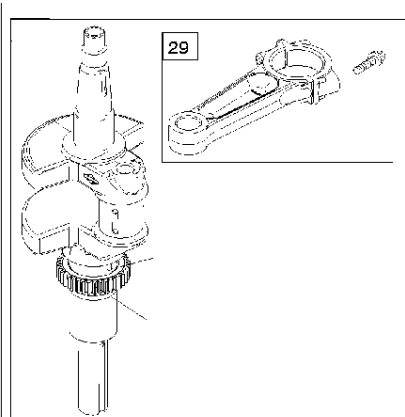

Controls

BRIGGS & STRATTON ENGINES, 40R5770008H1, 2017-01

Ref	Part No	Description	Remark	QTY KIT
309A	588 90 35-01	STARTER	590476	1
333	587 24 80-01	ARMATURE	592846	1
501A	589 66 98-36	REGULATOR	593490	1
635	582 31 35-85	SPARK PLUG CAP	66538S	1
783	585 25 81-01	GEAR	695708	1

WARNING LABEL

REQUIRED when replacing parts with warning labels affixed.

WARNING LABEL

REQUIRED when replacing parts with warning labels affixed.

REPAIR MANUAL

EMISSIONS LABEL

Cylinder

BRIGGS & STRATTON ENGINES, 40R5770008H1, 2017-01

Ref	Part No	Description	Remark	QTY KIT
24	582 28 90-90	WOODRUFF KEY	222698S	1
25	585 44 93-01	PISTON	793647	1
29	585 44 94-01	CONNECTION ROD	796209	1
46	589 66 98-67	CAMSHAFT	790562	1
N/A	589 66 98-12	KEY	Flywheel, Workshop package, 4181	10
N/A	589 66 98-07	KEY	Flywheel, Workshop package, 4144	50

Cylinder cover

BRIGGS & STRATTON ENGINES, 40R5770008H1, 2017-01

Ref	Part No	Description	Remark	QTY KIT
5	585 44 91-01	CYLINDER HEAD	796231	1
5A	585 44 92-01	CYLINDER HEAD	796232	1
337	582 31 23-67	SPARK PLUG CAP	792015	1
635	582 31 35-85	SPARK PLUG CAP	66538S	1