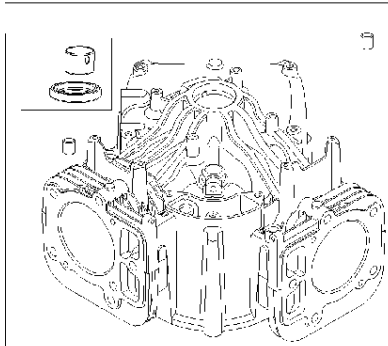

SPARE PARTS LIST

ENGINES & TRANSMISSIONS

BRIGGS & STRATTON ENGINES,
40R5770008H1, 2017-01

Air filter

BRIGGS & STRATTON ENGINES, 40R5770008H1, 2017-01

Ref	Part No	Description	Remark	QTY KIT
445	582 28 50-50	AIR FILTER	594201	1

Carburetor

BRIGGS & STRATTON ENGINES, 40R5770008H1, 2017-01

Ref	Part No	Description	Remark	QTY KIT
125	589 66 98-22	CARBURETTOR	591678	1
187	576 92 09-01	FUEL HOSE	791766	1
240	585 24 37-01	FUEL FILTER	691035	1
387	585 40 14-01	FUEL PUMP	808656	1
N/A	589 66 98-05	FUEL FILTER	Workshop package, 4129	5

Controls

BRIGGS & STRATTON ENGINES, 40R5770008H1, 2017-01

Ref	Part No	Description	Remark	QTY KIT
309A	588 90 35-01	STARTER	590476	1
333	587 24 80-01	ARMATURE	592846	1
501A	589 66 98-36	REGULATOR	593490	1
635	582 31 35-85	SPARK PLUG CAP	66538S	1
783	585 25 81-01	GEAR	695708	1

WARNING LABEL

REQUIRED when replacing parts with warning labels affixed.

WARNING LABEL

REQUIRED when replacing parts with warning labels affixed.

REPAIR MANUAL

EMISSIONS LABEL

Cylinder

BRIGGS & STRATTON ENGINES, 40R5770008H1, 2017-01