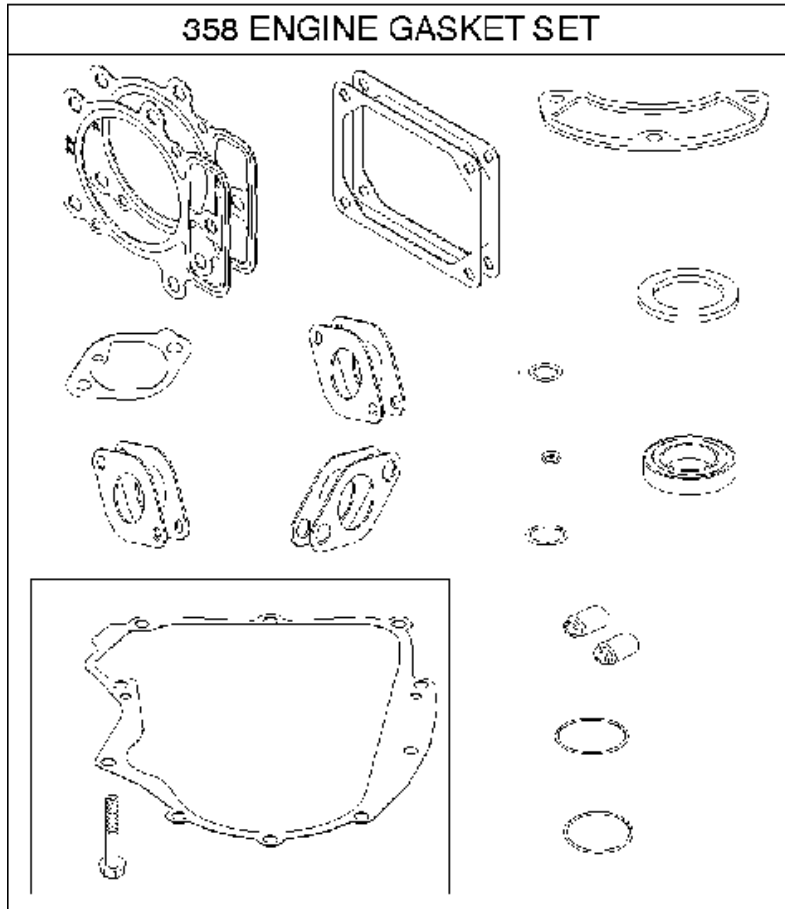

Controls

BRIGGS & STRATTON ENGINES, 40R5770008H1, 2017-01

Ref	Part No	Description	Remark	QTY KIT
309A	588 90 35-01	STARTER	590476	1
333	587 24 80-01	ARMATURE	592846	1
501A	589 66 98-36	REGULATOR	593490	1
635	582 31 35-85	SPARK PLUG CAP	66538S	1
783	585 25 81-01	GEAR	695708	1

WARNING LABEL

REQUIRED when replacing parts with warning labels affixed.

WARNING LABEL

REQUIRED when replacing parts with warning labels affixed.

REPAIR MANUAL

EMISSIONS LABEL

Cylinder

BRIGGS & STRATTON ENGINES, 40R5770008H1, 2017-01

Ref	Part No	Description	Remark	QTY KIT
24	582 28 90-90	WOODRUFF KEY	222698S	1
25	585 44 93-01	PISTON	793647	1
29	585 44 94-01	CONNECTION ROD	796209	1
46	589 66 98-67	CAMSHAFT	790562	1
N/A	589 66 98-12	KEY	Flywheel, Workshop package, 4181	10
N/A	589 66 98-07	KEY	Flywheel, Workshop package, 4144	50

Cylinder cover

BRIGGS & STRATTON ENGINES, 40R5770008H1, 2017-01

Ref	Part No	Description	Remark	QTY KIT
5	585 44 91-01	CYLINDER HEAD	796231	1
5A	585 44 92-01	CYLINDER HEAD	796232	1
337	582 31 23-67	SPARK PLUG CAP	792015	1
635	582 31 35-85	SPARK PLUG CAP	66538S	1