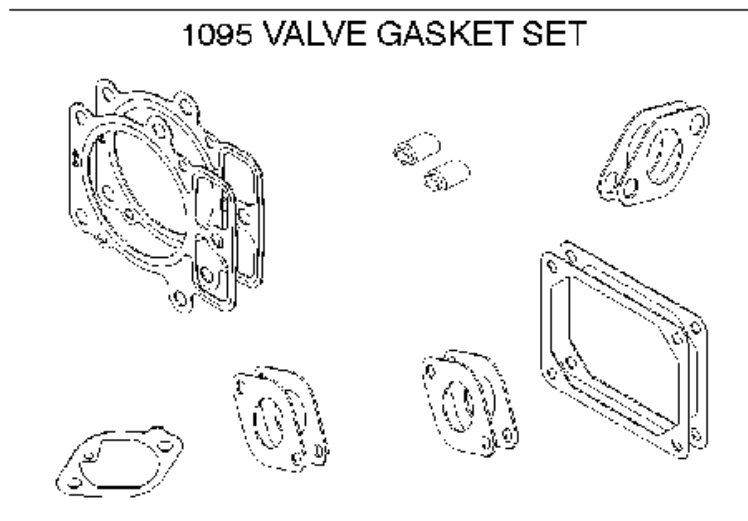

Controls

BRIGGS & STRATTON ENGINES, 40R5770008H1, 2017-01

Ref	Part No	Description	Remark	QTY KIT
309A	588 90 35-01	STARTER	590476	1
333	587 24 80-01	ARMATURE	592846	1
501A	589 66 98-36	REGULATOR	593490	1
635	582 31 35-85	SPARK PLUG CAP	66538S	1
783	585 25 81-01	GEAR	695708	1

WARNING LABEL

REQUIRED when replacing parts with warning labels affixed.

WARNING LABEL

REQUIRED when replacing parts with warning labels affixed.

REPAIR MANUAL

EMISSIONS LABEL

Cylinder

BRIGGS & STRATTON ENGINES, 40R5770008H1, 2017-01

Ref	Part No	Description	Remark	QTY KIT
24	582 28 90-90	WOODRUFF KEY	222698S	1
25	585 44 93-01	PISTON	793647	1
29	585 44 94-01	CONNECTION ROD	796209	1
46	589 66 98-67	CAMSHAFT	790562	1
N/A	589 66 98-12	KEY	Flywheel, Workshop package, 4181	10
N/A	589 66 98-07	KEY	Flywheel, Workshop package, 4144	50

Cylinder cover

BRIGGS & STRATTON ENGINES, 40R5770008H1, 2017-01

Ref	Part No	Description	Remark	QTY KIT
5	585 44 91-01	CYLINDER HEAD	796231	1
5A	585 44 92-01	CYLINDER HEAD	796232	1
337	582 31 23-67	SPARK PLUG CAP	792015	1
635	582 31 35-85	SPARK PLUG CAP	66538S	1