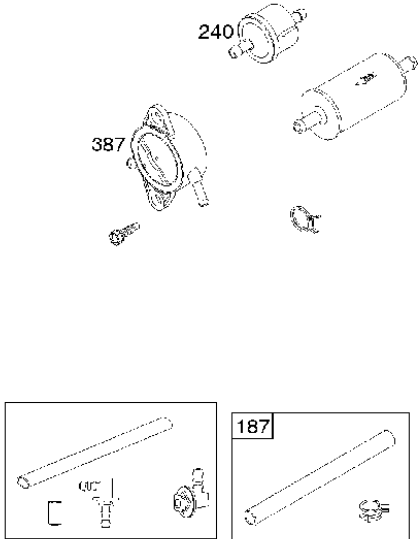

SPARE PARTS LIST

ENGINES & TRANSMISSIONS

BRIGGS & STRATTON ENGINES,
40R5770008H1, 2017-01

Air filter

BRIGGS & STRATTON ENGINES, 40R5770008H1, 2017-01

Ref	Part No	Description	Remark	QTY KIT
445	582 28 50-50	AIR FILTER	594201	1

Carburetor

BRIGGS & STRATTON ENGINES, 40R5770008H1, 2017-01

Ref	Part No	Description	Remark	QTY KIT
125	589 66 98-22	CARBURETTOR	591678	1
187	576 92 09-01	FUEL HOSE	791766	1
240	585 24 37-01	FUEL FILTER	691035	1
387	585 40 14-01	FUEL PUMP	808656	1
N/A	589 66 98-05	FUEL FILTER	Workshop package, 4129	5

Controls

BRIGGS & STRATTON ENGINES, 40R5770008H1, 2017-01

Ref	Part No	Description	Remark	QTY KIT
309A	588 90 35-01	STARTER	590476	1
333	587 24 80-01	ARMATURE	592846	1
501A	589 66 98-36	REGULATOR	593490	1
635	582 31 35-85	SPARK PLUG CAP	66538S	1
783	585 25 81-01	GEAR	695708	1

Ref	Part No	Description	Remark	QTY KIT
24	582 28 90-90	WOODRUFF KEY	222698S	1
25	585 44 93-01	PISTON	793647	1
29	585 44 94-01	CONNECTION ROD	796209	1
46	589 66 98-67	CAMSHAFT	790562	1
N/A	589 66 98-12	KEY	Flywheel, Workshop package, 4181	10
N/A	589 66 98-07	KEY	Flywheel, Workshop package, 4144	50