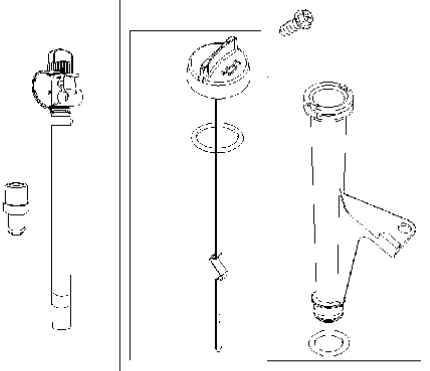

WARNING LABEL

REQUIRED when replacing parts with warning labels affixed.

WARNING LABEL

REQUIRED when replacing parts with warning labels affixed.

REPAIR MANUAL

EMISSIONS LABEL

Cylinder

BRIGGS & STRATTON ENGINES, 40R5770008H1, 2017-01

Ref	Part No	Description	Remark	QTY KIT
24	582 28 90-90	WOODRUFF KEY	222698S	1
25	585 44 93-01	PISTON	793647	1
29	585 44 94-01	CONNECTION ROD	796209	1
46	589 66 98-67	CAMSHAFT	790562	1
N/A	589 66 98-12	KEY	Flywheel, Workshop package, 4181	10
N/A	589 66 98-07	KEY	Flywheel, Workshop package, 4144	50

Cylinder cover

BRIGGS & STRATTON ENGINES, 40R5770008H1, 2017-01

Ref	Part No	Description	Remark	QTY KIT
5	585 44 91-01	CYLINDER HEAD	796231	1
5A	585 44 92-01	CYLINDER HEAD	796232	1
337	582 31 23-67	SPARK PLUG CAP	792015	1
635	582 31 35-85	SPARK PLUG CAP	66538S	1

Gasket kit

BRIGGS & STRATTON ENGINES, 40R5770008H1, 2017-01

Ref	Part No	Description	Remark	QTY KIT
358	585 44 86-01	GASKET KIT	699823	1
1095	585 44 85-01	GASKET KIT	699822	1

Oil pump

BRIGGS & STRATTON ENGINES, 40R5770008H1, 2017-01