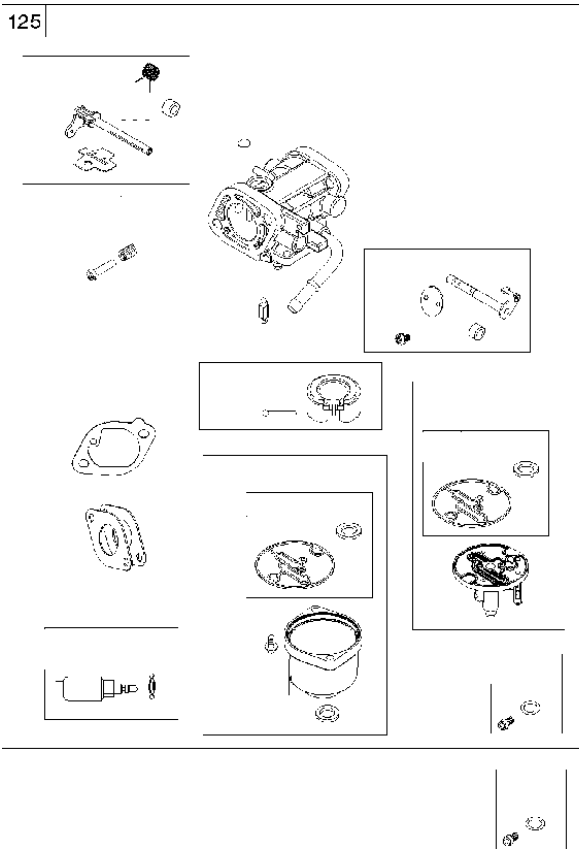

SPARE PARTS LIST

ENGINES & TRANSMISSIONS

BRIGGS & STRATTON ENGINES,
40R5770008H1, 2017-01

Air filter

BRIGGS & STRATTON ENGINES, 40R5770008H1, 2017-01

Ref	Part No	Description	Remark	QTY KIT
445	582 28 50-50	AIR FILTER	594201	1

Carburetor

BRIGGS & STRATTON ENGINES, 40R5770008H1, 2017-01

Ref	Part No	Description	Remark	QTY KIT
125	589 66 98-22	CARBURETTOR	591678	1
187	576 92 09-01	FUEL HOSE	791766	1
240	585 24 37-01	FUEL FILTER	691035	1
387	585 40 14-01	FUEL PUMP	808656	1
N/A	589 66 98-05	FUEL FILTER	Workshop package, 4129	5

Controls

BRIGGS & STRATTON ENGINES, 40R5770008H1, 2017-01

Ref	Part No	Description	Remark	QTY KIT
309A	588 90 35-01	STARTER	590476	1
333	587 24 80-01	ARMATURE	592846	1
501A	589 66 98-36	REGULATOR	593490	1
635	582 31 35-85	SPARK PLUG CAP	66538S	1
783	585 25 81-01	GEAR	695708	1

Ref	Part No	Description	Remark	QTY KIT
24	582 28 90-90	WOODRUFF KEY	222698S	1
25	585 44 93-01	PISTON	793647	1
29	585 44 94-01	CONNECTION ROD	796209	1
46	589 66 98-67	CAMSHAFT	790562	1
N/A	589 66 98-12	KEY	Flywheel, Workshop package, 4181	10
N/A	589 66 98-07	KEY	Flywheel, Workshop package, 4144	50