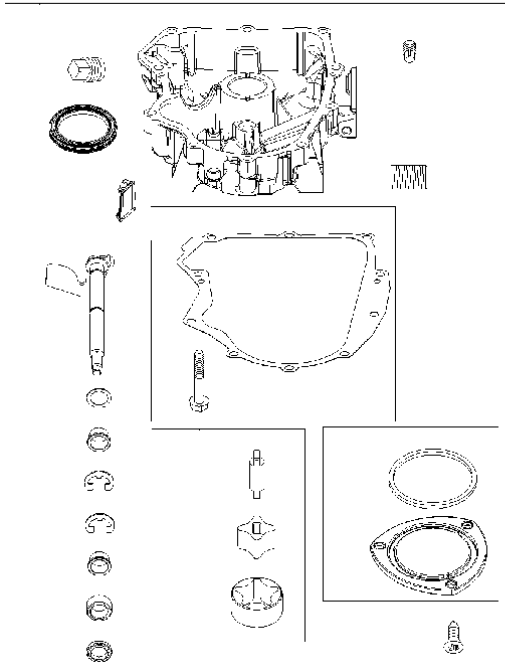

WARNING LABEL

REQUIRED when replacing parts with warning labels affixed.

WARNING LABEL

REQUIRED when replacing parts with warning labels affixed.

REPAIR MANUAL

EMISSIONS LABEL

Cylinder

BRIGGS & STRATTON ENGINES, 40R5770008H1, 2017-01

Ref	Part No	Description	Remark	QTY KIT
24	582 28 90-90	WOODRUFF KEY	222698S	1
25	585 44 93-01	PISTON	793647	1
29	585 44 94-01	CONNECTION ROD	796209	1
46	589 66 98-67	CAMSHAFT	790562	1
N/A	589 66 98-12	KEY	Flywheel, Workshop package, 4181	10
N/A	589 66 98-07	KEY	Flywheel, Workshop package, 4144	50

Cylinder cover

BRIGGS & STRATTON ENGINES, 40R5770008H1, 2017-01

Ref	Part No	Description	Remark	QTY KIT
5	585 44 91-01	CYLINDER HEAD	796231	1
5A	585 44 92-01	CYLINDER HEAD	796232	1
337	582 31 23-67	SPARK PLUG CAP	792015	1
635	582 31 35-85	SPARK PLUG CAP	66538S	1

Gasket kit

BRIGGS & STRATTON ENGINES, 40R5770008H1, 2017-01

Ref	Part No	Description	Remark	QTY KIT
358	585 44 86-01	GASKET KIT	699823	1
1095	585 44 85-01	GASKET KIT	699822	1

Oil pump

BRIGGS & STRATTON ENGINES, 40R5770008H1, 2017-01