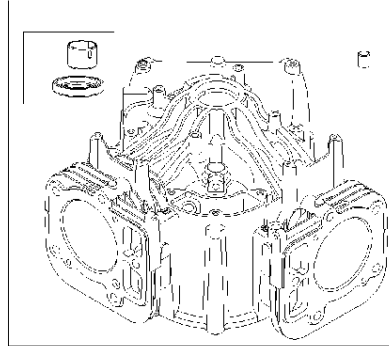

SPARE PARTS LIST

ENGINES & TRANSMISSIONS

BRIGGS & STRATTON ENGINES,
40R5770008H1, 2017-01

Air filter

BRIGGS & STRATTON ENGINES, 40R5770008H1, 2017-01

Ref	Part No	Description	Remark	QTY KIT
445	582 28 50-50	AIR FILTER	594201	1

Carburetor

BRIGGS & STRATTON ENGINES, 40R5770008H1, 2017-01

Ref	Part No	Description	Remark	QTY KIT
125	589 66 98-22	CARBURETTOR	591678	1
187	576 92 09-01	FUEL HOSE	791766	1
240	585 24 37-01	FUEL FILTER	691035	1
387	585 40 14-01	FUEL PUMP	808656	1
N/A	589 66 98-05	FUEL FILTER	Workshop package, 4129	5

Controls

BRIGGS & STRATTON ENGINES, 40R5770008H1, 2017-01

Ref	Part No	Description	Remark	QTY KIT
309A	588 90 35-01	STARTER	590476	1
333	587 24 80-01	ARMATURE	592846	1
501A	589 66 98-36	REGULATOR	593490	1
635	582 31 35-85	SPARK PLUG CAP	66538S	1
783	585 25 81-01	GEAR	695708	1

WARNING LABEL

REQUIRED when replacing parts with warning labels affixed.

WARNING LABEL

REQUIRED when replacing parts with warning labels affixed.

REPAIR MANUAL

EMISSIONS LABEL

Cylinder

BRIGGS & STRATTON ENGINES, 40R5770008H1, 2017-01