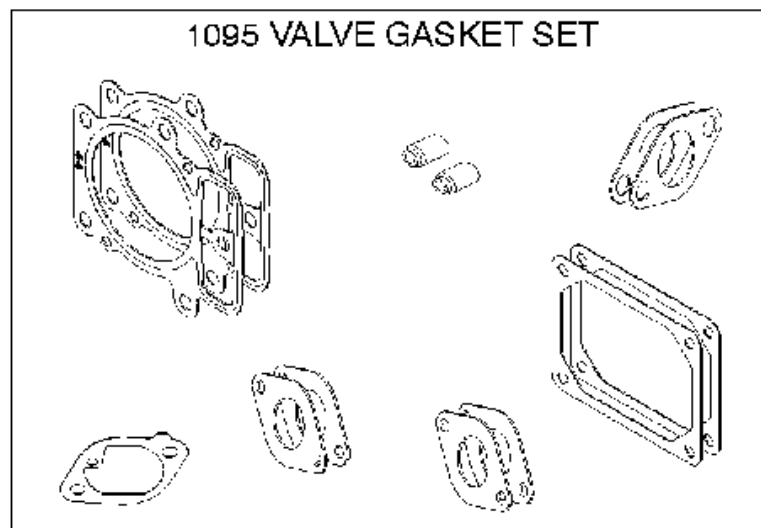

## Cylinder

BRIGGS &amp; STRATTON ENGINES, 40R6770003B1, 2017-01

Ref	Part No	Description	Remark	QTY KIT
24	582 28 90-90	WOODRUFF KEY	222698S	1
25	585 44 93-01	PISTON	793647	1
29	585 44 94-01	CONNECTION ROD	796209	1
46	585 44 97-01	CAMSHAFT	792555	1
N/A	589 66 98-12	KEY	Flywheel, Workshop package, 4181	10
N/A	589 66 98-07	KEY	Flywheel, Workshop package, 4144	50

## Cylinder cover

BRIGGS &amp; STRATTON ENGINES, 40R6770003B1, 2017-01

Ref	Part No	Description	Remark	QTY KIT
5	585 44 91-01	CYLINDER HEAD	796231	1
5A	585 44 92-01	CYLINDER HEAD	796232	1
337	589 66 98-70	SPARK PLUG	793541	1
635	582 31 35-85	SPARK PLUG CAP	66538S	1