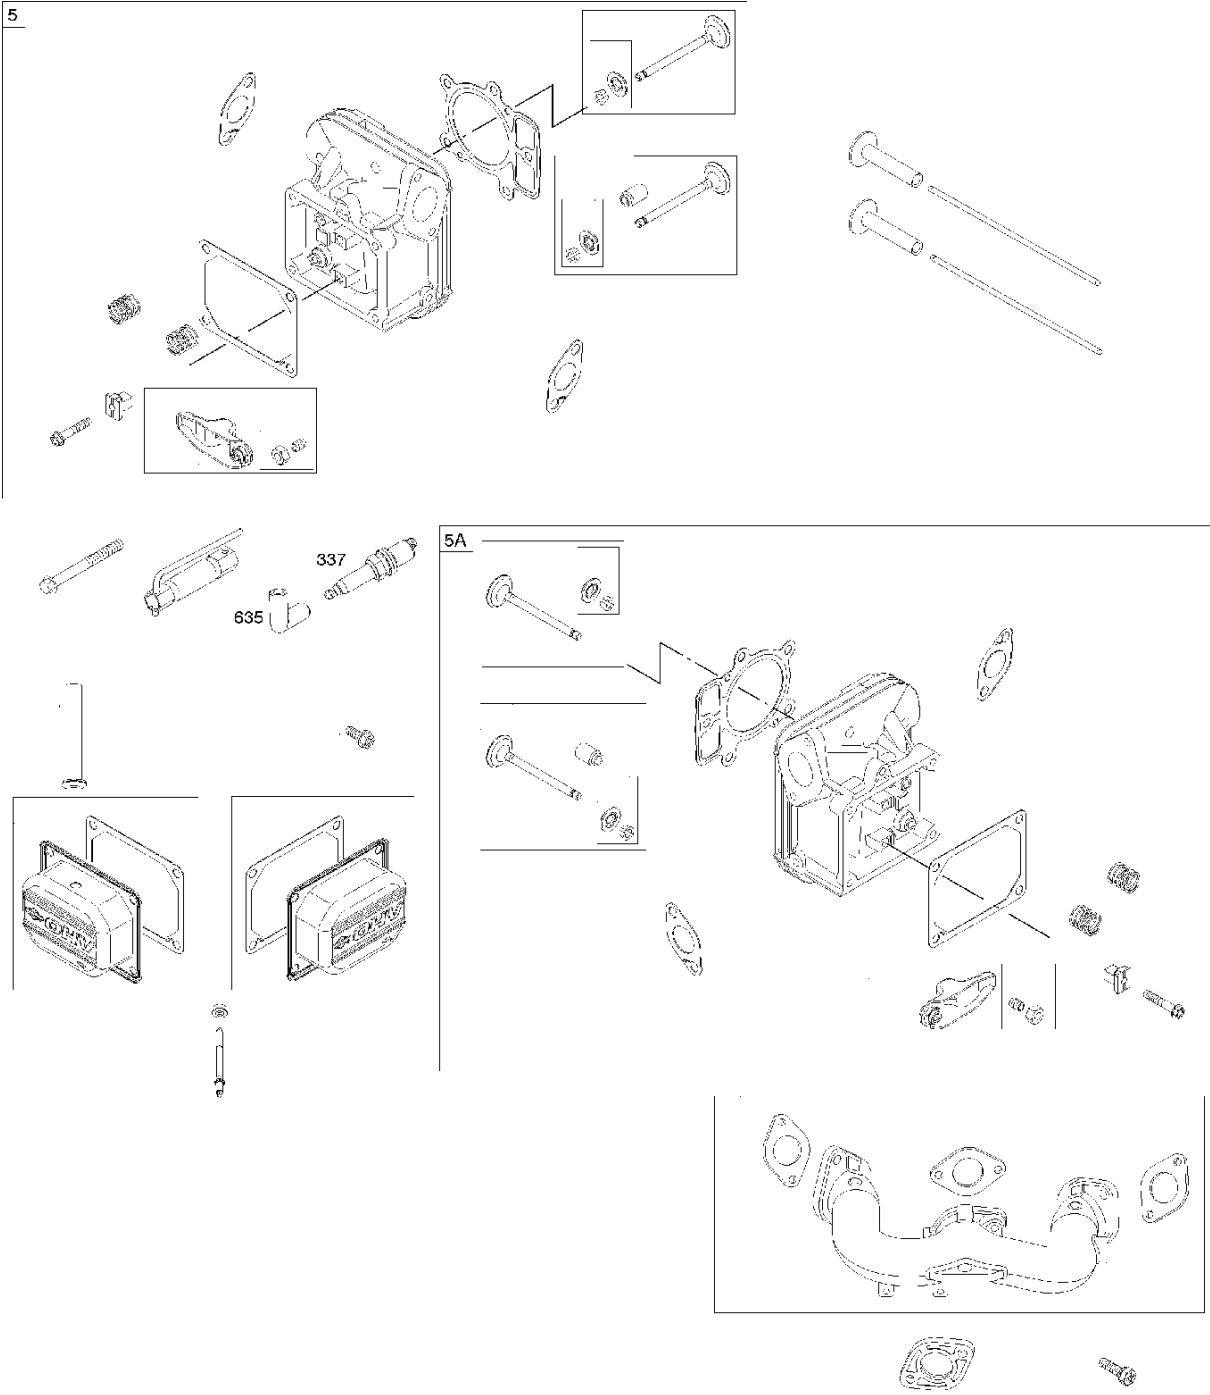

WARNING LABEL

**REQUIRED** when replacing parts with warning labels affixed.

WARNING LABEL

**REQUIRED** when replacing parts with warning labels affixed.

REPAIR MANUAL

EMISSIONS LABEL

## Cylinder

BRIGGS &amp; STRATTON ENGINES, 40R6770003B1, 2017-01

Ref	Part No	Description	Remark	QTY KIT
24	582 28 90-90	WOODRUFF KEY	222698S	1
25	585 44 93-01	PISTON	793647	1
29	585 44 94-01	CONNECTION ROD	796209	1
46	585 44 97-01	CAMSHAFT	792555	1
N/A	589 66 98-12	KEY	Flywheel, Workshop package, 4181	10
N/A	589 66 98-07	KEY	Flywheel, Workshop package, 4144	50