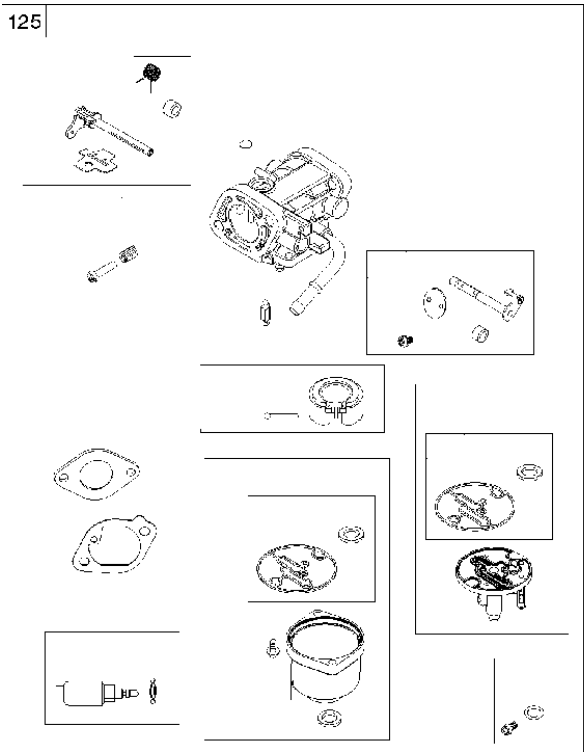

# SPARE PARTS LIST

ENGINES & TRANSMISSIONS

BRIGGS & STRATTON ENGINES,  
40R6770003B1, 2017-01

445

Air filter

BRIGGS & STRATTON ENGINES, 40R6770003B1, 2017-01

Ref	Part No	Description	Remark	QTY KIT
445	582 28 50-50	AIR FILTER	594201	1

## Carburetor

BRIGGS &amp; STRATTON ENGINES, 40R6770003B1, 2017-01

Ref	Part No	Description	Remark	QTY KIT
125	589 66 98-22	CARBURETTOR	591678	1
187	576 92 09-01	FUEL HOSE	791766	1
240	585 24 37-01	FUEL FILTER	691035	1
240A	582 28 83-41	FUEL FILTER	695666	1
387	585 40 14-01	FUEL PUMP	808656	1
N/A	589 66 98-05	FUEL FILTER	Workshop package, 4129	5

## Controls

BRIGGS &amp; STRATTON ENGINES, 40R6770003B1, 2017-01

Ref	Part No	Description	Remark	QTY KIT
309	589 66 98-28	ELECTRIC STARTER	592599	1
309A	582 31 25-47	STARTER	497595	1
333	587 24 80-01	ARMATURE	592846	1
474B	589 66 98-18	ALTERNATOR	592830	1
501A	589 66 98-36	REGULATOR	593490	1
635	582 31 35-85	SPARK PLUG CAP	66538S	1
783	585 25 81-01	GEAR	695708	1

## Cylinder

BRIGGS &amp; STRATTON ENGINES, 40R6770003B1, 2017-01

Ref	Part No	Description	Remark	QTY KIT
24	582 28 90-90	WOODRUFF KEY	222698S	1
25	585 44 93-01	PISTON	793647	1
29	585 44 94-01	CONNECTION ROD	796209	1
46	585 44 97-01	CAMSHAFT	792555	1
N/A	589 66 98-12	KEY	Flywheel, Workshop package, 4181	10
N/A	589 66 98-07	KEY	Flywheel, Workshop package, 4144	50