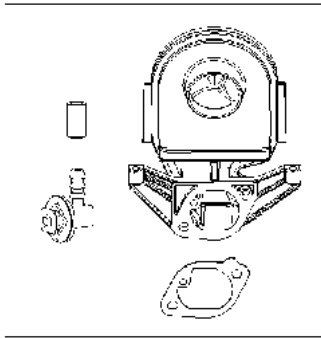

# SPARE PARTS LIST

ENGINES & TRANSMISSIONS

BRIGGS & STRATTON ENGINES,  
40R6770003B1, 2017-01

445

Air filter

BRIGGS & STRATTON ENGINES, 40R6770003B1, 2017-01

Ref	Part No	Description	Remark	QTY KIT
445	582 28 50-50	AIR FILTER	594201	1

## Carburetor

BRIGGS &amp; STRATTON ENGINES, 40R6770003B1, 2017-01

Ref	Part No	Description	Remark	QTY KIT
125	589 66 98-22	CARBURETTOR	591678	1
187	576 92 09-01	FUEL HOSE	791766	1
240	585 24 37-01	FUEL FILTER	691035	1
240A	582 28 83-41	FUEL FILTER	695666	1
387	585 40 14-01	FUEL PUMP	808656	1
N/A	589 66 98-05	FUEL FILTER	Workshop package, 4129	5

## Controls

BRIGGS &amp; STRATTON ENGINES, 40R6770003B1, 2017-01

Ref	Part No	Description	Remark	QTY KIT
309	589 66 98-28	ELECTRIC STARTER	592599	1
309A	582 31 25-47	STARTER	497595	1
333	587 24 80-01	ARMATURE	592846	1
474B	589 66 98-18	ALTERNATOR	592830	1
501A	589 66 98-36	REGULATOR	593490	1
635	582 31 35-85	SPARK PLUG CAP	66538S	1
783	585 25 81-01	GEAR	695708	1

## Cylinder

BRIGGS &amp; STRATTON ENGINES, 40R6770003B1, 2017-01

Ref	Part No	Description	Remark	QTY KIT
24	582 28 90-90	WOODRUFF KEY	222698S	1
25	585 44 93-01	PISTON	793647	1
29	585 44 94-01	CONNECTION ROD	796209	1
46	585 44 97-01	CAMSHAFT	792555	1
N/A	589 66 98-12	KEY	Flywheel, Workshop package, 4181	10
N/A	589 66 98-07	KEY	Flywheel, Workshop package, 4144	50