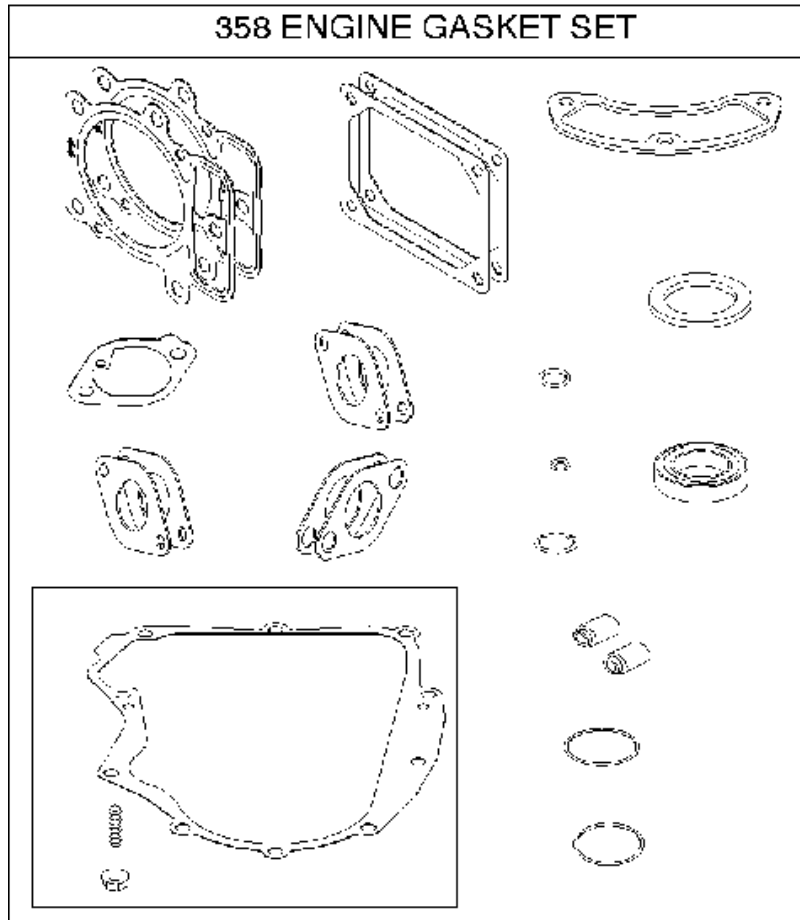

## Cylinder

BRIGGS &amp; STRATTON ENGINES, 40R6770003B1, 2017-01

Ref	Part No	Description	Remark	QTY KIT
24	582 28 90-90	WOODRUFF KEY	222698S	1
25	585 44 93-01	PISTON	793647	1
29	585 44 94-01	CONNECTION ROD	796209	1
46	585 44 97-01	CAMSHAFT	792555	1
N/A	589 66 98-12	KEY	Flywheel, Workshop package, 4181	10
N/A	589 66 98-07	KEY	Flywheel, Workshop package, 4144	50

## Cylinder cover

BRIGGS &amp; STRATTON ENGINES, 40R6770003B1, 2017-01

Ref	Part No	Description	Remark	QTY KIT
5	585 44 91-01	CYLINDER HEAD	796231	1
5A	585 44 92-01	CYLINDER HEAD	796232	1
337	589 66 98-70	SPARK PLUG	793541	1
635	582 31 35-85	SPARK PLUG CAP	66538S	1