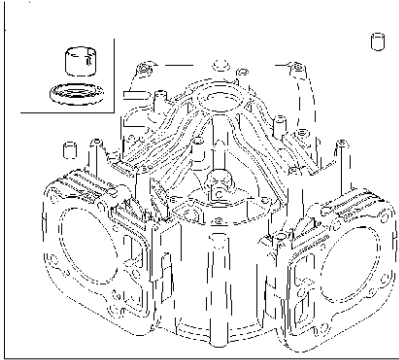

## Carburetor

BRIGGS &amp; STRATTON ENGINES, 40R6770003B1, 2017-01

Ref	Part No	Description	Remark	QTY KIT
125	589 66 98-22	CARBURETTOR	591678	1
187	576 92 09-01	FUEL HOSE	791766	1
240	585 24 37-01	FUEL FILTER	691035	1
240A	582 28 83-41	FUEL FILTER	695666	1
387	585 40 14-01	FUEL PUMP	808656	1
N/A	589 66 98-05	FUEL FILTER	Workshop package, 4129	5

## Controls

BRIGGS &amp; STRATTON ENGINES, 40R6770003B1, 2017-01

Ref	Part No	Description	Remark	QTY KIT
309	589 66 98-28	ELECTRIC STARTER	592599	1
309A	582 31 25-47	STARTER	497595	1
333	587 24 80-01	ARMATURE	592846	1
474B	589 66 98-18	ALTERNATOR	592830	1
501A	589 66 98-36	REGULATOR	593490	1
635	582 31 35-85	SPARK PLUG CAP	66538S	1
783	585 25 81-01	GEAR	695708	1

## Cylinder

BRIGGS &amp; STRATTON ENGINES, 40R6770003B1, 2017-01

Ref	Part No	Description	Remark	QTY KIT
24	582 28 90-90	WOODRUFF KEY	222698S	1
25	585 44 93-01	PISTON	793647	1
29	585 44 94-01	CONNECTION ROD	796209	1
46	585 44 97-01	CAMSHAFT	792555	1
N/A	589 66 98-12	KEY	Flywheel, Workshop package, 4181	10
N/A	589 66 98-07	KEY	Flywheel, Workshop package, 4144	50