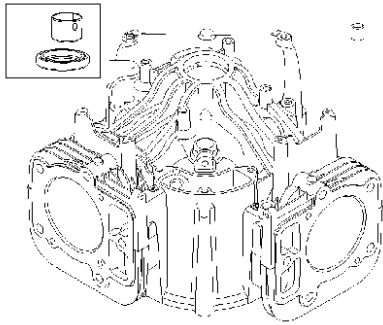

## Controls

BRIGGS &amp; STRATTON ENGINES, 40R6770003B1, 2017-01

Ref	Part No	Description	Remark	QTY KIT
309	589 66 98-28	ELECTRIC STARTER	592599	1
309A	582 31 25-47	STARTER	497595	1
333	587 24 80-01	ARMATURE	592846	1
474B	589 66 98-18	ALTERNATOR	592830	1
501A	589 66 98-36	REGULATOR	593490	1
635	582 31 35-85	SPARK PLUG CAP	66538S	1
783	585 25 81-01	GEAR	695708	1

WARNING LABEL

**REQUIRED** when replacing parts with warning labels affixed.

WARNING LABEL

**REQUIRED** when replacing parts with warning labels affixed.

REPAIR MANUAL

EMISSIONS LABEL

## Cylinder

BRIGGS &amp; STRATTON ENGINES, 40R6770003B1, 2017-01

Ref	Part No	Description	Remark	QTY KIT
24	582 28 90-90	WOODRUFF KEY	222698S	1
25	585 44 93-01	PISTON	793647	1
29	585 44 94-01	CONNECTION ROD	796209	1
46	585 44 97-01	CAMSHAFT	792555	1
N/A	589 66 98-12	KEY	Flywheel, Workshop package, 4181	10
N/A	589 66 98-07	KEY	Flywheel, Workshop package, 4144	50

## Cylinder cover

BRIGGS &amp; STRATTON ENGINES, 40R6770003B1, 2017-01

Ref	Part No	Description	Remark	QTY KIT
5	585 44 91-01	CYLINDER HEAD	796231	1
5A	585 44 92-01	CYLINDER HEAD	796232	1
337	589 66 98-70	SPARK PLUG	793541	1
635	582 31 35-85	SPARK PLUG CAP	66538S	1