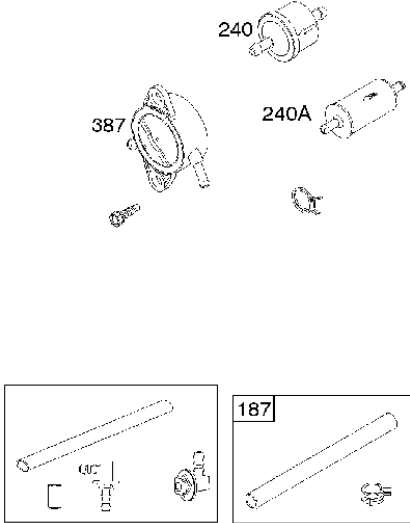

# SPARE PARTS LIST

ENGINES & TRANSMISSIONS

BRIGGS & STRATTON ENGINES,  
40R6770003B1, 2017-01

445

Air filter

BRIGGS & STRATTON ENGINES, 40R6770003B1, 2017-01

Ref	Part No	Description	Remark	QTY KIT
445	582 28 50-50	AIR FILTER	594201	1

## Carburetor

BRIGGS &amp; STRATTON ENGINES, 40R6770003B1, 2017-01

Ref	Part No	Description	Remark	QTY KIT
125	589 66 98-22	CARBURETTOR	591678	1
187	576 92 09-01	FUEL HOSE	791766	1
240	585 24 37-01	FUEL FILTER	691035	1
240A	582 28 83-41	FUEL FILTER	695666	1
387	585 40 14-01	FUEL PUMP	808656	1
N/A	589 66 98-05	FUEL FILTER	Workshop package, 4129	5

## Controls

BRIGGS &amp; STRATTON ENGINES, 40R6770003B1, 2017-01

Ref	Part No	Description	Remark	QTY KIT
309	589 66 98-28	ELECTRIC STARTER	592599	1
309A	582 31 25-47	STARTER	497595	1
333	587 24 80-01	ARMATURE	592846	1
474B	589 66 98-18	ALTERNATOR	592830	1
501A	589 66 98-36	REGULATOR	593490	1
635	582 31 35-85	SPARK PLUG CAP	66538S	1
783	585 25 81-01	GEAR	695708	1

## Cylinder

BRIGGS &amp; STRATTON ENGINES, 40R6770003B1, 2017-01

Ref	Part No	Description	Remark	QTY KIT
24	582 28 90-90	WOODRUFF KEY	222698S	1
25	585 44 93-01	PISTON	793647	1
29	585 44 94-01	CONNECTION ROD	796209	1
46	585 44 97-01	CAMSHAFT	792555	1
N/A	589 66 98-12	KEY	Flywheel, Workshop package, 4181	10
N/A	589 66 98-07	KEY	Flywheel, Workshop package, 4144	50