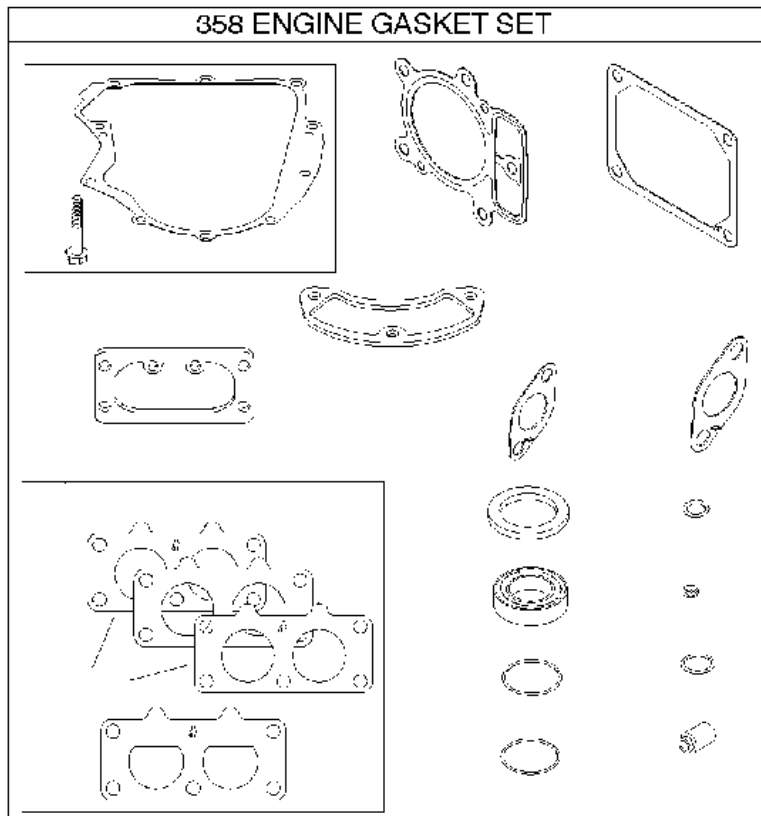

**WARNING LABEL**

**REQUIRED** when replacing parts with warning labels affixed.

**WARNING LABEL**

**REQUIRED** when replacing parts with warning labels affixed.

**EMISSIONS LABEL**

**REPAIR MANUAL**

## Cylinder

BRIGGS &amp; STRATTON ENGINES, 40R7770004B1, 2017-01

Ref	Part No	Description	Remark	QTY KIT
24	582 28 90-90	WOODRUFF KEY	222698S	1
25	585 44 93-01	PISTON	793647	1
29	585 44 94-01	CONNECTION ROD	796209	1
46	589 66 98-67	CAMSHAFT	790562	1
N/A	589 66 98-12	KEY	Flywheel, Workshop package, 4181	10
N/A	589 66 98-07	KEY	Flywheel, Workshop package, 4144	50

## Cylinder cover

BRIGGS &amp; STRATTON ENGINES, 40R7770004B1, 2017-01

Ref	Part No	Description	Remark	QTY KIT
5	585 44 91-01	CYLINDER HEAD	796231	1
5A	585 44 92-01	CYLINDER HEAD	796232	1
337	589 66 98-70	SPARK PLUG	793541	1
635	582 31 35-85	SPARK PLUG CAP	66538S	1