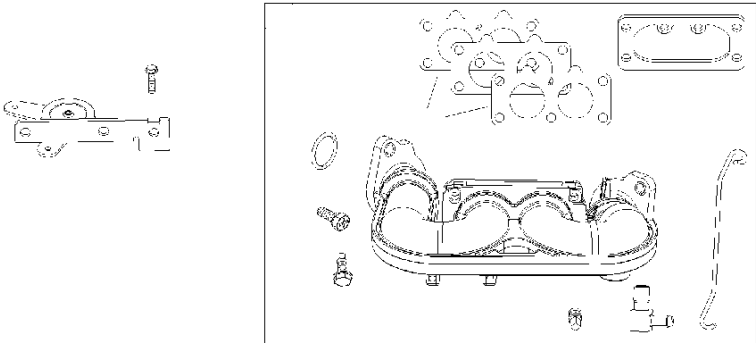

**WARNING LABEL**

**REQUIRED** when replacing parts with warning labels affixed.

**WARNING LABEL**

**REQUIRED** when replacing parts with warning labels affixed.

**EMISSIONS LABEL**

**REPAIR MANUAL**

## Cylinder

BRIGGS &amp; STRATTON ENGINES, 40R7770004B1, 2017-01

Ref	Part No	Description	Remark	QTY KIT
24	582 28 90-90	WOODRUFF KEY	222698S	1
25	585 44 93-01	PISTON	793647	1
29	585 44 94-01	CONNECTION ROD	796209	1
46	589 66 98-67	CAMSHAFT	790562	1
N/A	589 66 98-12	KEY	Flywheel, Workshop package, 4181	10
N/A	589 66 98-07	KEY	Flywheel, Workshop package, 4144	50