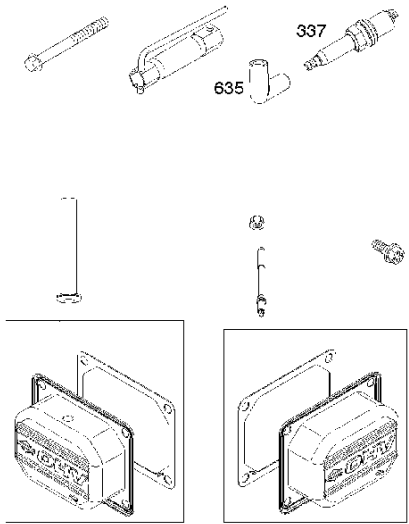

## Controls

BRIGGS &amp; STRATTON ENGINES, 40R7770004B1, 2017-01

Ref	Part No	Description	Remark	QTY KIT
309	589 66 98-28	ELECTRIC STARTER	592599	1
333	587 24 80-01	ARMATURE	592846	1
474B	589 66 98-18	ALTERNATOR	592830	1
501A	589 66 98-36	REGULATOR	593490	1
635	582 31 35-85	SPARK PLUG CAP	66538S	1
851	584 96 04-01	SPARK PLUG CAP	493880S	1

**WARNING LABEL**

**REQUIRED** when replacing parts with warning labels affixed.

**WARNING LABEL**

**REQUIRED** when replacing parts with warning labels affixed.

**EMISSIONS LABEL**

**REPAIR MANUAL**

## Cylinder

BRIGGS &amp; STRATTON ENGINES, 40R7770004B1, 2017-01

Ref	Part No	Description	Remark	QTY KIT
24	582 28 90-90	WOODRUFF KEY	222698S	1
25	585 44 93-01	PISTON	793647	1
29	585 44 94-01	CONNECTION ROD	796209	1
46	589 66 98-67	CAMSHAFT	790562	1
N/A	589 66 98-12	KEY	Flywheel, Workshop package, 4181	10
N/A	589 66 98-07	KEY	Flywheel, Workshop package, 4144	50

## Cylinder cover

BRIGGS &amp; STRATTON ENGINES, 40R7770004B1, 2017-01

Ref	Part No	Description	Remark	QTY KIT
5	585 44 91-01	CYLINDER HEAD	796231	1
5A	585 44 92-01	CYLINDER HEAD	796232	1
337	589 66 98-70	SPARK PLUG	793541	1
635	582 31 35-85	SPARK PLUG CAP	66538S	1