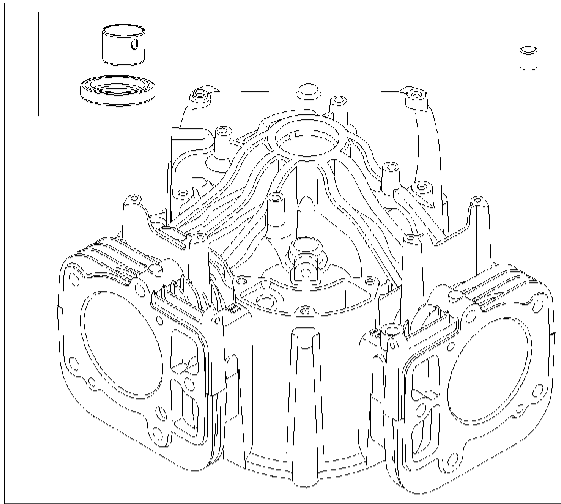

## Carburetor

BRIGGS &amp; STRATTON ENGINES, 40R7770004B1, 2017-01

Ref	Part No	Description	Remark	QTY KIT
125	514 74 05-00	CARBURETTOR	796227	1
187	576 92 09-01	FUEL HOSE	791766	1
240	585 24 37-01	FUEL FILTER	691035	1
387	585 40 14-01	FUEL PUMP	808656	1
958	584 95 81-01	VALVE	698183	1
N/A	589 66 98-05	FUEL FILTER	Workshop package, 4129	5

## Controls

BRIGGS &amp; STRATTON ENGINES, 40R7770004B1, 2017-01

Ref	Part No	Description	Remark	QTY KIT
309	589 66 98-28	ELECTRIC STARTER	592599	1
333	587 24 80-01	ARMATURE	592846	1
474B	589 66 98-18	ALTERNATOR	592830	1
501A	589 66 98-36	REGULATOR	593490	1
635	582 31 35-85	SPARK PLUG CAP	66538S	1
851	584 96 04-01	SPARK PLUG CAP	493880S	1

## Cylinder

BRIGGS &amp; STRATTON ENGINES, 40R7770004B1, 2017-01

Ref	Part No	Description	Remark	QTY KIT
24	582 28 90-90	WOODRUFF KEY	222698S	1
25	585 44 93-01	PISTON	793647	1
29	585 44 94-01	CONNECTION ROD	796209	1
46	589 66 98-67	CAMSHAFT	790562	1
N/A	589 66 98-12	KEY	Flywheel, Workshop package, 4181	10
N/A	589 66 98-07	KEY	Flywheel, Workshop package, 4144	50