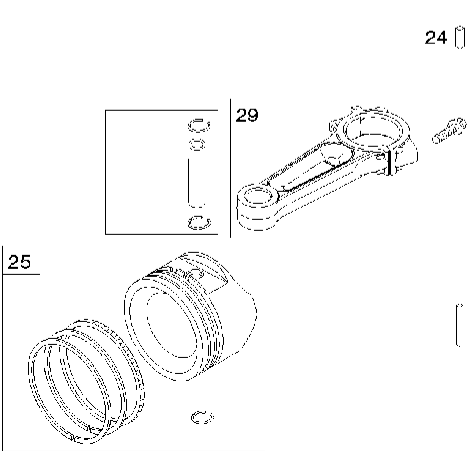

## Controls

BRIGGS &amp; STRATTON ENGINES, 40R7770004B1, 2017-01

Ref	Part No	Description	Remark	QTY KIT
309	589 66 98-28	ELECTRIC STARTER	592599	1
333	587 24 80-01	ARMATURE	592846	1
474B	589 66 98-18	ALTERNATOR	592830	1
501A	589 66 98-36	REGULATOR	593490	1
635	582 31 35-85	SPARK PLUG CAP	66538S	1
851	584 96 04-01	SPARK PLUG CAP	493880S	1

**WARNING LABEL**

**REQUIRED** when replacing parts with warning labels affixed.

**WARNING LABEL**

**REQUIRED** when replacing parts with warning labels affixed.

**EMISSIONS LABEL**

**REPAIR MANUAL**

## Cylinder

BRIGGS &amp; STRATTON ENGINES, 40R7770004B1, 2017-01

Ref	Part No	Description	Remark	QTY KIT
24	582 28 90-90	WOODRUFF KEY	222698S	1
25	585 44 93-01	PISTON	793647	1
29	585 44 94-01	CONNECTION ROD	796209	1
46	589 66 98-67	CAMSHAFT	790562	1
N/A	589 66 98-12	KEY	Flywheel, Workshop package, 4181	10
N/A	589 66 98-07	KEY	Flywheel, Workshop package, 4144	50

## Cylinder cover

BRIGGS &amp; STRATTON ENGINES, 40R7770004B1, 2017-01

Ref	Part No	Description	Remark	QTY KIT
5	585 44 91-01	CYLINDER HEAD	796231	1
5A	585 44 92-01	CYLINDER HEAD	796232	1
337	589 66 98-70	SPARK PLUG	793541	1
635	582 31 35-85	SPARK PLUG CAP	66538S	1