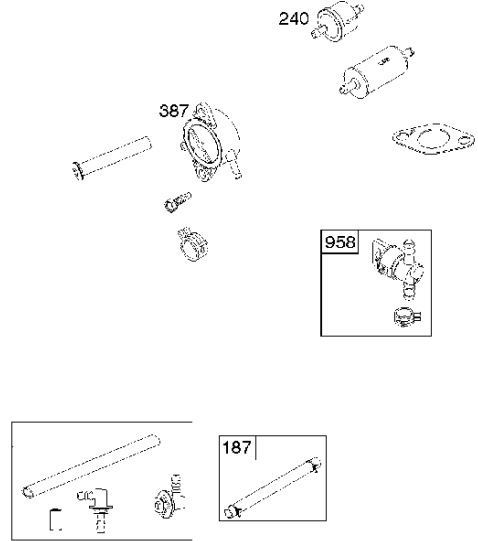

# SPARE PARTS LIST

ENGINES & TRANSMISSIONS

BRIGGS & STRATTON ENGINES,  
40R7770004B1, 2017-01

Air filter

BRIGGS & STRATTON ENGINES, 40R7770004B1, 2017-01

Ref	Part No	Description	Remark	QTY KIT
291	582 31 28-64	THERMOSTAT	592581	1
445	582 28 50-50	AIR FILTER	594201	1

## Carburetor

BRIGGS &amp; STRATTON ENGINES, 40R7770004B1, 2017-01

Ref	Part No	Description	Remark	QTY KIT
125	514 74 05-00	CARBURETTOR	796227	1
187	576 92 09-01	FUEL HOSE	791766	1
240	585 24 37-01	FUEL FILTER	691035	1
387	585 40 14-01	FUEL PUMP	808656	1
958	584 95 81-01	VALVE	698183	1
N/A	589 66 98-05	FUEL FILTER	Workshop package, 4129	5

## Cylinder

BRIGGS &amp; STRATTON ENGINES, 40R7770004B1, 2017-01

Ref	Part No	Description	Remark	QTY KIT
24	582 28 90-90	WOODRUFF KEY	222698S	1
25	585 44 93-01	PISTON	793647	1
29	585 44 94-01	CONNECTION ROD	796209	1
46	589 66 98-67	CAMSHAFT	790562	1
N/A	589 66 98-12	KEY	Flywheel, Workshop package, 4181	10
N/A	589 66 98-07	KEY	Flywheel, Workshop package, 4144	50

## Cylinder cover

BRIGGS &amp; STRATTON ENGINES, 40R7770004B1, 2017-01

Ref	Part No	Description	Remark	QTY KIT
5	585 44 91-01	CYLINDER HEAD	796231	1
5A	585 44 92-01	CYLINDER HEAD	796232	1
337	589 66 98-70	SPARK PLUG	793541	1
635	582 31 35-85	SPARK PLUG CAP	66538S	1