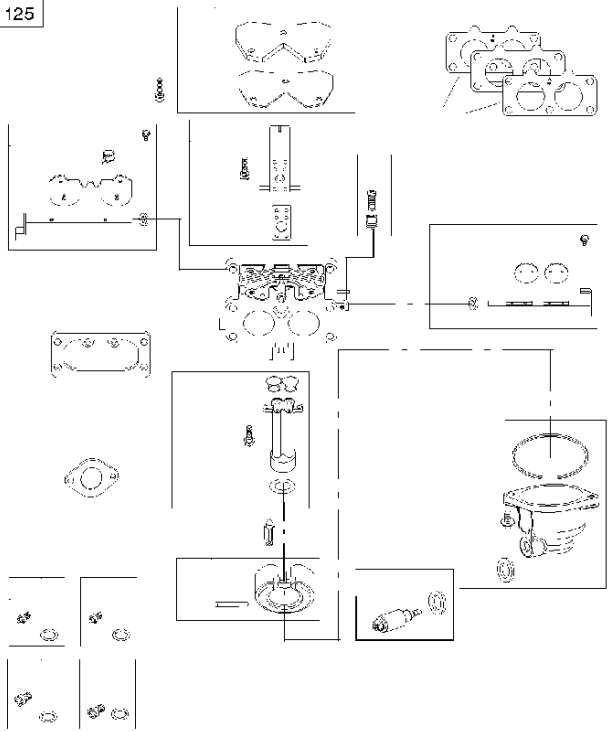

# SPARE PARTS LIST

ENGINES & TRANSMISSIONS

BRIGGS & STRATTON ENGINES,  
40R7770004B1, 2017-01

Air filter

BRIGGS & STRATTON ENGINES, 40R7770004B1, 2017-01

Ref	Part No	Description	Remark	QTY KIT
291	582 31 28-64	THERMOSTAT	592581	1
445	582 28 50-50	AIR FILTER	594201	1

## Carburetor

BRIGGS &amp; STRATTON ENGINES, 40R7770004B1, 2017-01

Ref	Part No	Description	Remark	QTY KIT
125	514 74 05-00	CARBURETTOR	796227	1
187	576 92 09-01	FUEL HOSE	791766	1
240	585 24 37-01	FUEL FILTER	691035	1
387	585 40 14-01	FUEL PUMP	808656	1
958	584 95 81-01	VALVE	698183	1
N/A	589 66 98-05	FUEL FILTER	Workshop package, 4129	5

**WARNING LABEL**

**REQUIRED** when replacing parts with warning labels affixed.

**WARNING LABEL**

**REQUIRED** when replacing parts with warning labels affixed.

**EMISSIONS LABEL**

**REPAIR MANUAL**

## Cylinder

BRIGGS &amp; STRATTON ENGINES, 40R7770004B1, 2017-01

Ref	Part No	Description	Remark	QTY KIT
24	582 28 90-90	WOODRUFF KEY	222698S	1
25	585 44 93-01	PISTON	793647	1
29	585 44 94-01	CONNECTION ROD	796209	1
46	589 66 98-67	CAMSHAFT	790562	1
N/A	589 66 98-12	KEY	Flywheel, Workshop package, 4181	10
N/A	589 66 98-07	KEY	Flywheel, Workshop package, 4144	50