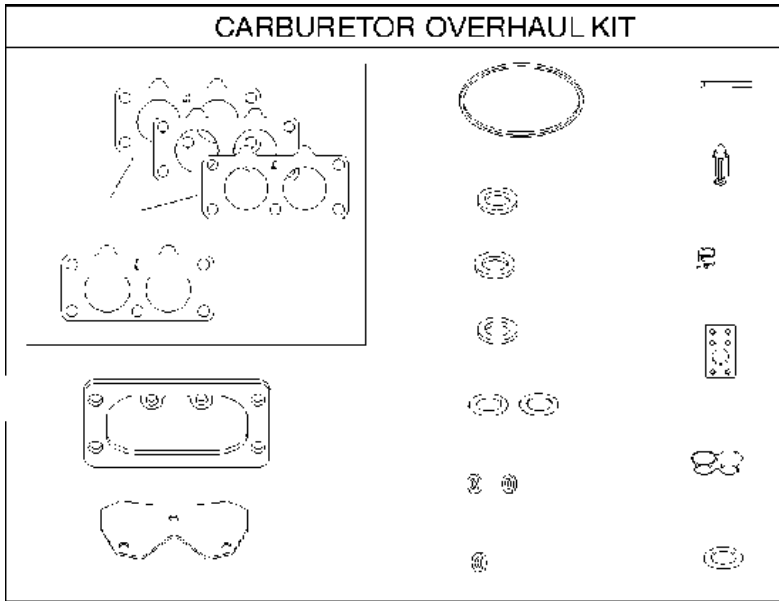

Cylinder cover

BRIGGS & STRATTON ENGINES, 40R7770004B1, 2017-01

Ref	Part No	Description	Remark	QTY KIT
5	585 44 91-01	CYLINDER HEAD	796231	1
5A	585 44 92-01	CYLINDER HEAD	796232	1
337	589 66 98-70	SPARK PLUG	793541	1
635	582 31 35-85	SPARK PLUG CAP	66538S	1