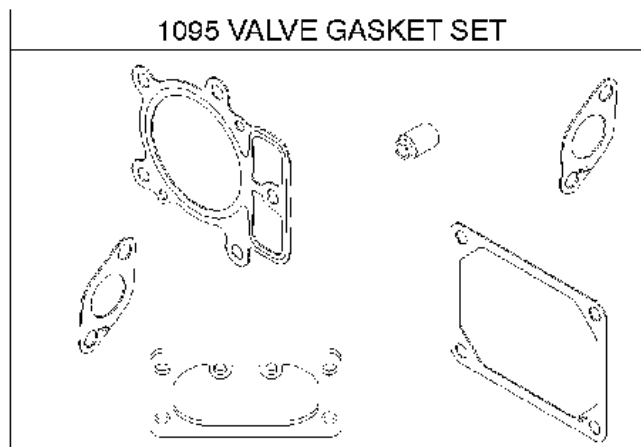

## Cylinder

BRIGGS &amp; STRATTON ENGINES, 40R7770004B1, 2017-01

Ref	Part No	Description	Remark	QTY KIT
24	582 28 90-90	WOODRUFF KEY	222698S	1
25	585 44 93-01	PISTON	793647	1
29	585 44 94-01	CONNECTION ROD	796209	1
46	589 66 98-67	CAMSHAFT	790562	1
N/A	589 66 98-12	KEY	Flywheel, Workshop package, 4181	10
N/A	589 66 98-07	KEY	Flywheel, Workshop package, 4144	50

## Cylinder cover

BRIGGS &amp; STRATTON ENGINES, 40R7770004B1, 2017-01

Ref	Part No	Description	Remark	QTY KIT
5	585 44 91-01	CYLINDER HEAD	796231	1
5A	585 44 92-01	CYLINDER HEAD	796232	1
337	589 66 98-70	SPARK PLUG	793541	1
635	582 31 35-85	SPARK PLUG CAP	66538S	1