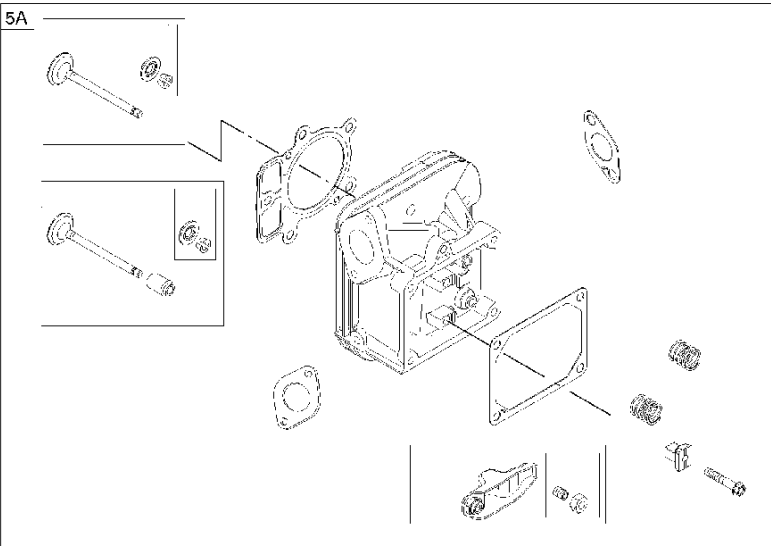

**WARNING LABEL**

**REQUIRED** when replacing parts with warning labels affixed.

**WARNING LABEL**

**REQUIRED** when replacing parts with warning labels affixed.

**EMISSIONS LABEL**

**REPAIR MANUAL**

## Cylinder

BRIGGS &amp; STRATTON ENGINES, 40R7770004B1, 2017-01

Ref	Part No	Description	Remark	QTY KIT
24	582 28 90-90	WOODRUFF KEY	222698S	1
25	585 44 93-01	PISTON	793647	1
29	585 44 94-01	CONNECTION ROD	796209	1
46	589 66 98-67	CAMSHAFT	790562	1
N/A	589 66 98-12	KEY	Flywheel, Workshop package, 4181	10
N/A	589 66 98-07	KEY	Flywheel, Workshop package, 4144	50