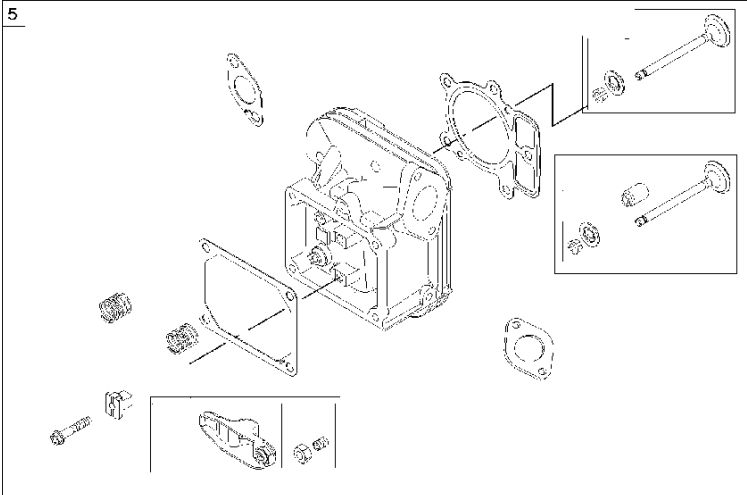

**WARNING LABEL**

**REQUIRED** when replacing parts with warning labels affixed.

**WARNING LABEL**

**REQUIRED** when replacing parts with warning labels affixed.

**EMISSIONS LABEL**

**REPAIR MANUAL**

## Cylinder

BRIGGS &amp; STRATTON ENGINES, 40R7770004B1, 2017-01

Ref	Part No	Description	Remark	QTY KIT
24	582 28 90-90	WOODRUFF KEY	222698S	1
25	585 44 93-01	PISTON	793647	1
29	585 44 94-01	CONNECTION ROD	796209	1
46	589 66 98-67	CAMSHAFT	790562	1
N/A	589 66 98-12	KEY	Flywheel, Workshop package, 4181	10
N/A	589 66 98-07	KEY	Flywheel, Workshop package, 4144	50