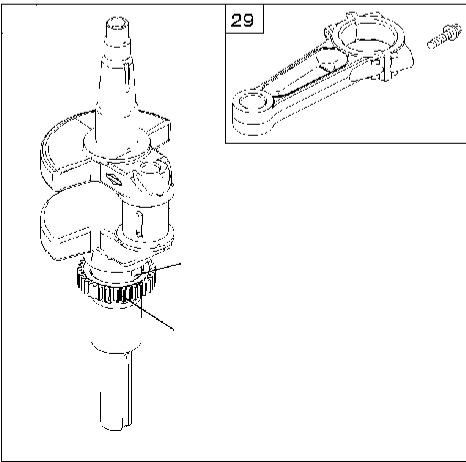

## Controls

BRIGGS &amp; STRATTON ENGINES, 40R7770004B1, 2017-01

Ref	Part No	Description	Remark	QTY KIT
309	589 66 98-28	ELECTRIC STARTER	592599	1
333	587 24 80-01	ARMATURE	592846	1
474B	589 66 98-18	ALTERNATOR	592830	1
501A	589 66 98-36	REGULATOR	593490	1
635	582 31 35-85	SPARK PLUG CAP	66538S	1
851	584 96 04-01	SPARK PLUG CAP	493880S	1

**WARNING LABEL**

**REQUIRED** when replacing parts with warning labels affixed.

**WARNING LABEL**

**REQUIRED** when replacing parts with warning labels affixed.

**EMISSIONS LABEL**

**REPAIR MANUAL**

## Cylinder

BRIGGS &amp; STRATTON ENGINES, 40R7770004B1, 2017-01

Ref	Part No	Description	Remark	QTY KIT
24	582 28 90-90	WOODRUFF KEY	222698S	1
25	585 44 93-01	PISTON	793647	1
29	585 44 94-01	CONNECTION ROD	796209	1
46	589 66 98-67	CAMSHAFT	790562	1
N/A	589 66 98-12	KEY	Flywheel, Workshop package, 4181	10
N/A	589 66 98-07	KEY	Flywheel, Workshop package, 4144	50

## Cylinder cover

BRIGGS &amp; STRATTON ENGINES, 40R7770004B1, 2017-01

Ref	Part No	Description	Remark	QTY KIT
5	585 44 91-01	CYLINDER HEAD	796231	1
5A	585 44 92-01	CYLINDER HEAD	796232	1
337	589 66 98-70	SPARK PLUG	793541	1
635	582 31 35-85	SPARK PLUG CAP	66538S	1