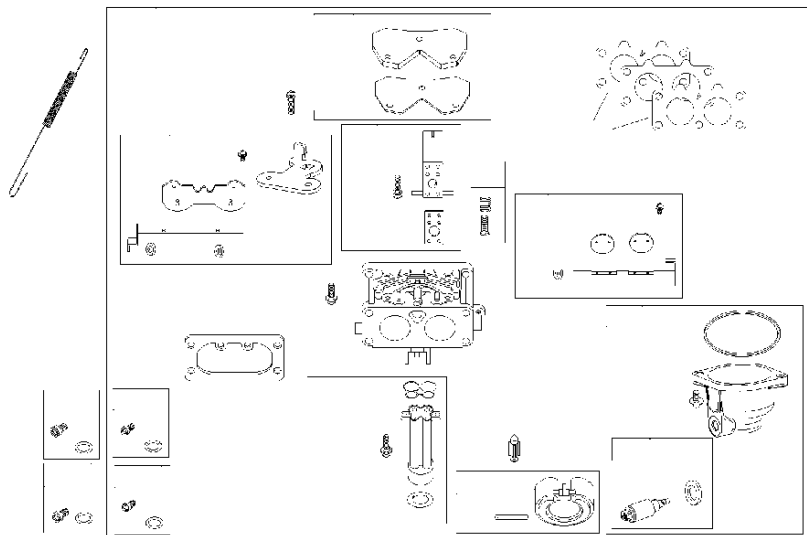

125

Carburetor

BRIGGS & STRATTON ENGINES, 40R7770004B1, 2017-01

Ref	Part No	Description	Remark	QTY KIT
125	514 74 05-00	CARBURETTOR	796227	1
187	576 92 09-01	FUEL HOSE	791766	1
240	585 24 37-01	FUEL FILTER	691035	1
387	585 40 14-01	FUEL PUMP	808656	1
958	584 95 81-01	VALVE	698183	1
N/A	589 66 98-05	FUEL FILTER	Workshop package, 4129	5