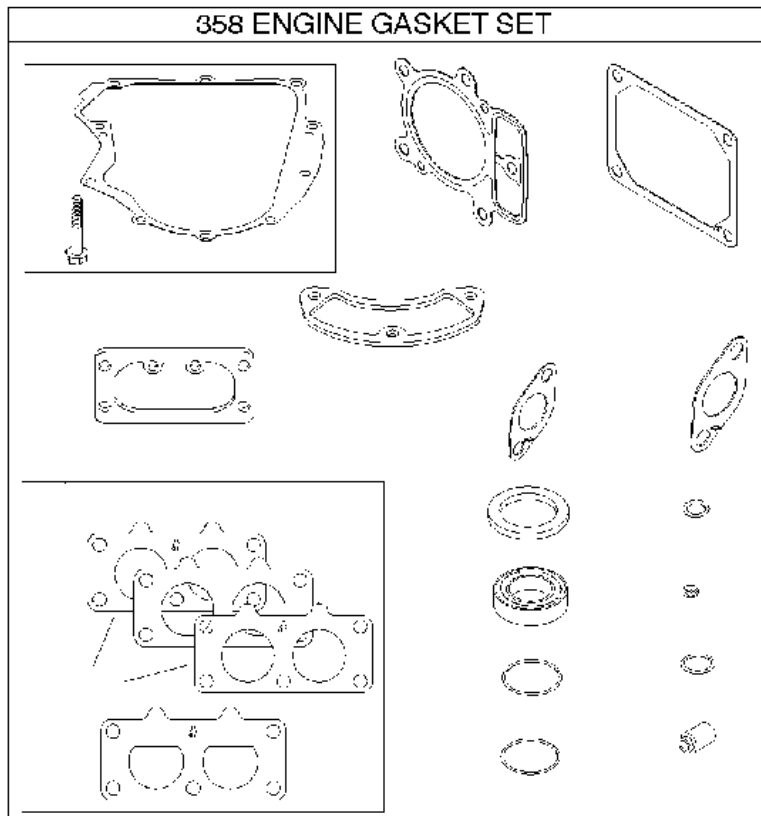

Cylinder cover

BRIGGS & STRATTON ENGINES, 40R7770016B1, 2017-01

Ref	Part No	Description	Remark	QTY KIT
5	585 44 91-01	CYLINDER HEAD	796231	1
5A	585 44 92-01	CYLINDER HEAD	796232	1
337	582 31 23-67	SPARK PLUG CAP	792015	1
635	582 31 35-85	SPARK PLUG CAP	66538S	1