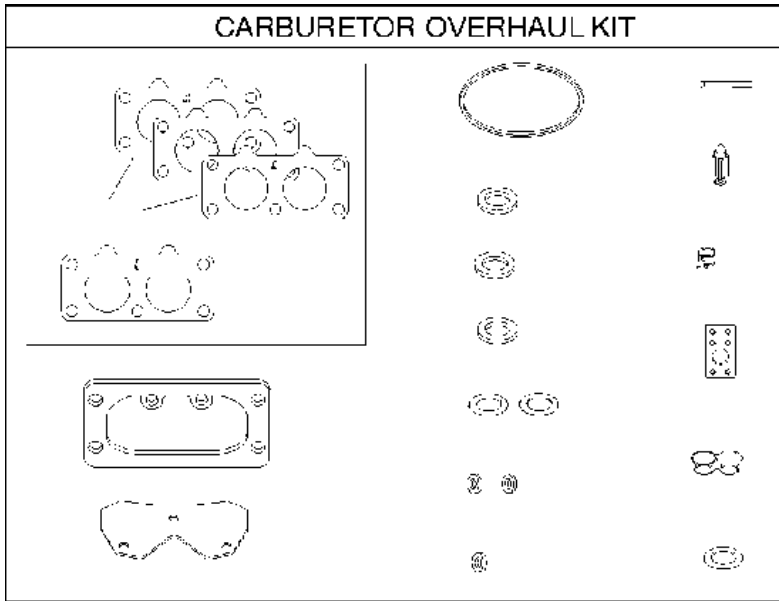

Cylinder cover

BRIGGS & STRATTON ENGINES, 40R7770016B1, 2017-01

Ref	Part No	Description	Remark	QTY KIT
5	585 44 91-01	CYLINDER HEAD	796231	1
5A	585 44 92-01	CYLINDER HEAD	796232	1
337	582 31 23-67	SPARK PLUG CAP	792015	1
635	582 31 35-85	SPARK PLUG CAP	66538S	1