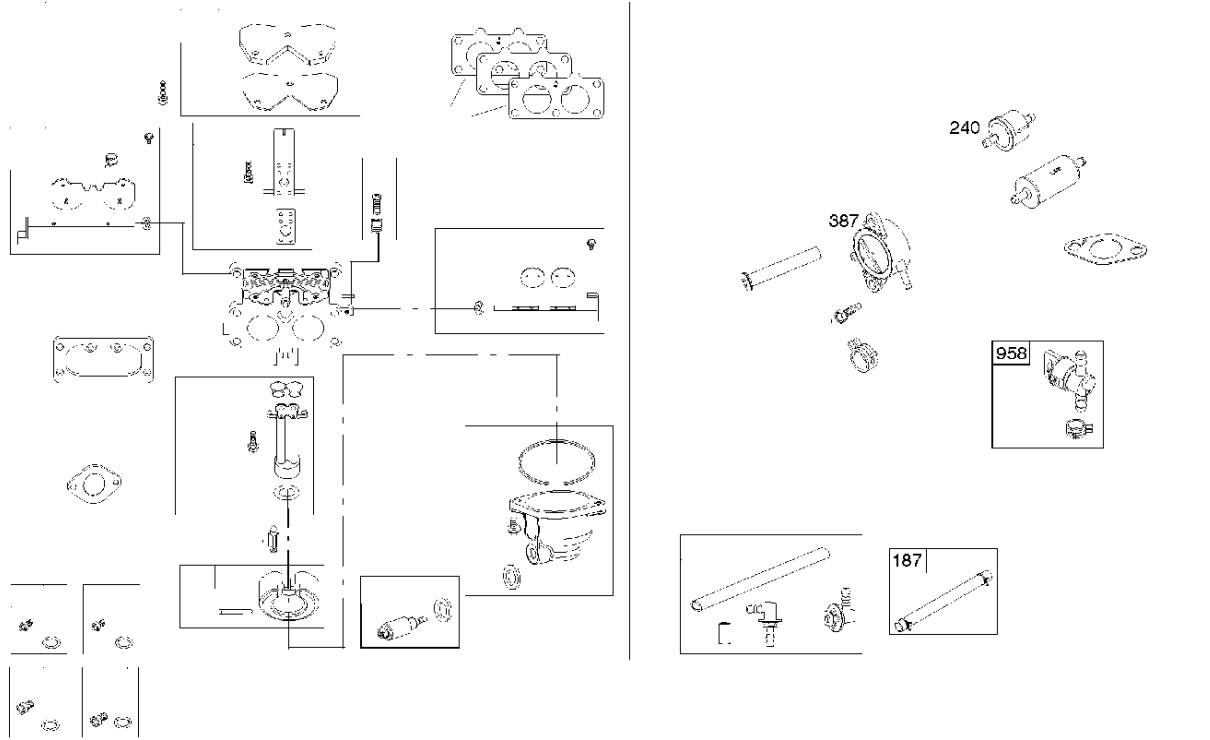

SPARE PARTS LIST

ENGINES & TRANSMISSIONS

BRIGGS & STRATTON ENGINES,
40R7770016B1, 2017-01

Air filter

BRIGGS & STRATTON ENGINES, 40R7770016B1, 2017-01

Ref	Part No	Description	Remark	QTY KIT
291	582 31 28-64	THERMOSTAT	592581	1
445	582 28 50-50	AIR FILTER	594201	1

Carburetor

BRIGGS & STRATTON ENGINES, 40R7770016B1, 2017-01

Ref	Part No	Description	Remark	QTY KIT
125A	501 25 52-01	CARBURETTOR	593234	1
187	576 92 09-01	FUEL HOSE	791766	1
240	585 24 37-01	FUEL FILTER	691035	1
387	585 40 14-01	FUEL PUMP	808656	1
958	584 95 81-01	VALVE	698183	1
N/A	589 66 98-05	FUEL FILTER	Workshop package, 4129	5

Ref	Part No	Description	Remark	QTY KIT
24	582 28 90-90	WOODRUFF KEY	222698S	1
25	585 44 93-01	PISTON	793647	1
29	585 44 94-01	CONNECTION ROD	796209	1
46	589 66 98-67	CAMSHAFT	790562	1
N/A	589 66 98-12	KEY	Flywheel, Workshop package, 4181	10
N/A	589 66 98-07	KEY	Flywheel, Workshop package, 4144	50