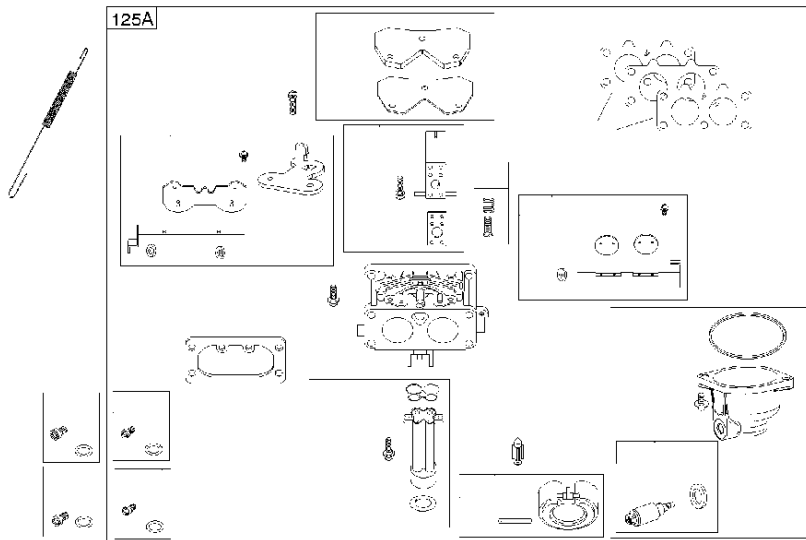

SPARE PARTS LIST

ENGINES & TRANSMISSIONS

BRIGGS & STRATTON ENGINES,
40R7770016B1, 2017-01

Air filter

BRIGGS & STRATTON ENGINES, 40R7770016B1, 2017-01

Ref	Part No	Description	Remark	QTY KIT
291	582 31 28-64	THERMOSTAT	592581	1
445	582 28 50-50	AIR FILTER	594201	1

Carburetor

BRIGGS & STRATTON ENGINES, 40R7770016B1, 2017-01

Ref	Part No	Description	Remark	QTY KIT
125A	501 25 52-01	CARBURETTOR	593234	1
187	576 92 09-01	FUEL HOSE	791766	1
240	585 24 37-01	FUEL FILTER	691035	1
387	585 40 14-01	FUEL PUMP	808656	1
958	584 95 81-01	VALVE	698183	1
N/A	589 66 98-05	FUEL FILTER	Workshop package, 4129	5

Ref	Part No	Description	Remark	QTY KIT
24	582 28 90-90	WOODRUFF KEY	222698S	1
25	585 44 93-01	PISTON	793647	1
29	585 44 94-01	CONNECTION ROD	796209	1
46	589 66 98-67	CAMSHAFT	790562	1
N/A	589 66 98-12	KEY	Flywheel, Workshop package, 4181	10
N/A	589 66 98-07	KEY	Flywheel, Workshop package, 4144	50