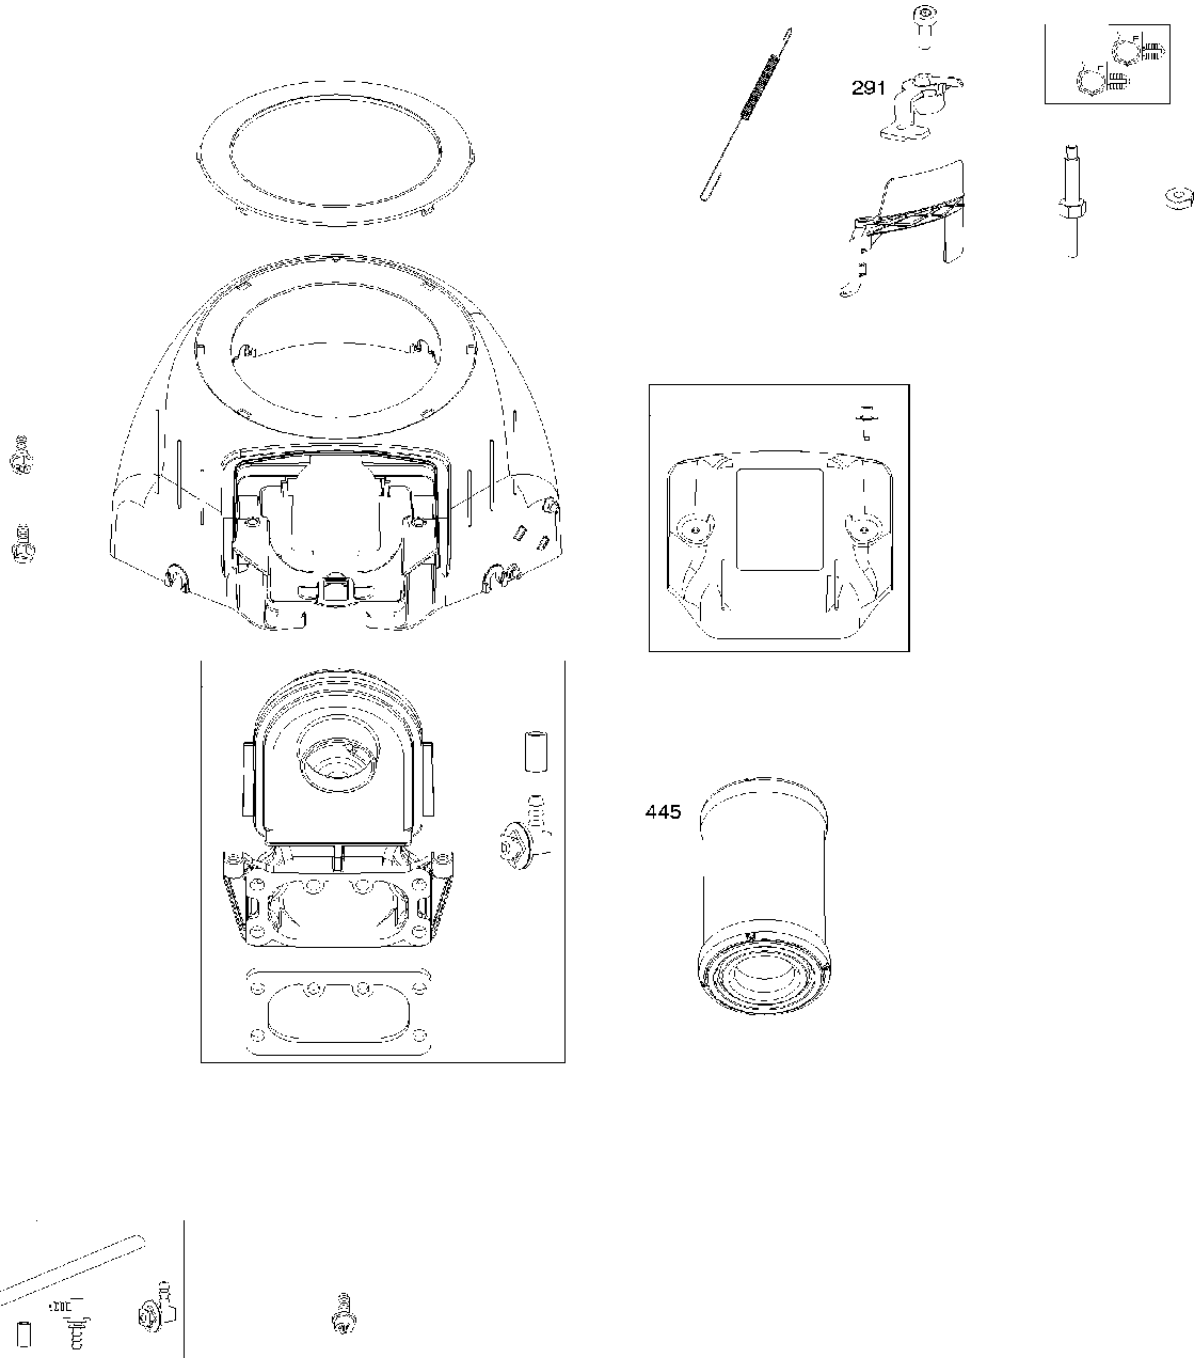

Air filter

BRIGGS & STRATTON ENGINES, 40R7770016B1, 2017-01

Ref	Part No	Description	Remark	QTY KIT
291	582 31 28-64	THERMOSTAT	592581	1
445	582 28 50-50	AIR FILTER	594201	1