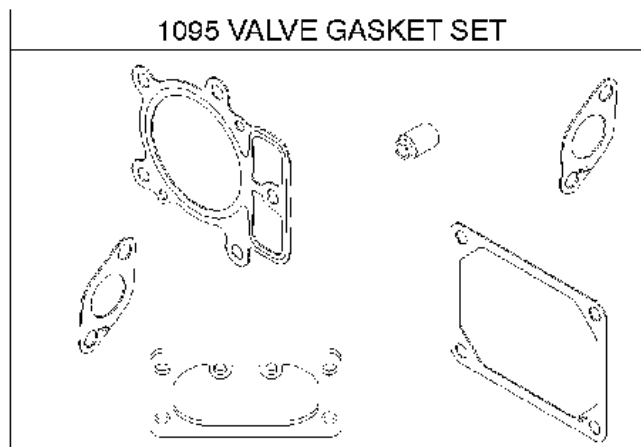

WARNING LABEL

REQUIRED when replacing parts with warning labels affixed.

WARNING LABEL

REQUIRED when replacing parts with warning labels affixed.

EMISSIONS LABEL

REPAIR MANUAL

Cylinder

BRIGGS & STRATTON ENGINES, 40R7770016B1, 2017-01

Ref	Part No	Description	Remark	QTY KIT
24	582 28 90-90	WOODRUFF KEY	222698S	1
25	585 44 93-01	PISTON	793647	1
29	585 44 94-01	CONNECTION ROD	796209	1
46	589 66 98-67	CAMSHAFT	790562	1
N/A	589 66 98-12	KEY	Flywheel, Workshop package, 4181	10
N/A	589 66 98-07	KEY	Flywheel, Workshop package, 4144	50

Cylinder cover

BRIGGS & STRATTON ENGINES, 40R7770016B1, 2017-01

Ref	Part No	Description	Remark	QTY KIT
5	585 44 91-01	CYLINDER HEAD	796231	1
5A	585 44 92-01	CYLINDER HEAD	796232	1
337	582 31 23-67	SPARK PLUG CAP	792015	1
635	582 31 35-85	SPARK PLUG CAP	66538S	1