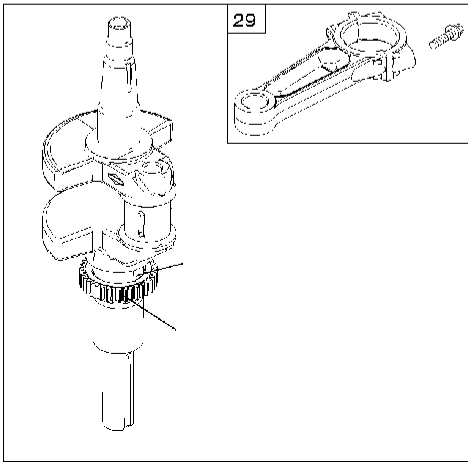

Carburetor

BRIGGS & STRATTON ENGINES, 40R7770016B1, 2017-01

Ref	Part No	Description	Remark	QTY KIT
125A	501 25 52-01	CARBURETTOR	593234	1
187	576 92 09-01	FUEL HOSE	791766	1
240	585 24 37-01	FUEL FILTER	691035	1
387	585 40 14-01	FUEL PUMP	808656	1
958	584 95 81-01	VALVE	698183	1
N/A	589 66 98-05	FUEL FILTER	Workshop package, 4129	5

WARNING LABEL

REQUIRED when replacing parts with warning labels affixed.

WARNING LABEL

REQUIRED when replacing parts with warning labels affixed.

EMISSIONS LABEL

REPAIR MANUAL

Cylinder

BRIGGS & STRATTON ENGINES, 40R7770016B1, 2017-01

Ref	Part No	Description	Remark	QTY KIT
24	582 28 90-90	WOODRUFF KEY	222698S	1
25	585 44 93-01	PISTON	793647	1
29	585 44 94-01	CONNECTION ROD	796209	1
46	589 66 98-67	CAMSHAFT	790562	1
N/A	589 66 98-12	KEY	Flywheel, Workshop package, 4181	10
N/A	589 66 98-07	KEY	Flywheel, Workshop package, 4144	50

Cylinder cover

BRIGGS & STRATTON ENGINES, 40R7770016B1, 2017-01

Ref	Part No	Description	Remark	QTY KIT
5	585 44 91-01	CYLINDER HEAD	796231	1
5A	585 44 92-01	CYLINDER HEAD	796232	1
337	582 31 23-67	SPARK PLUG CAP	792015	1
635	582 31 35-85	SPARK PLUG CAP	66538S	1