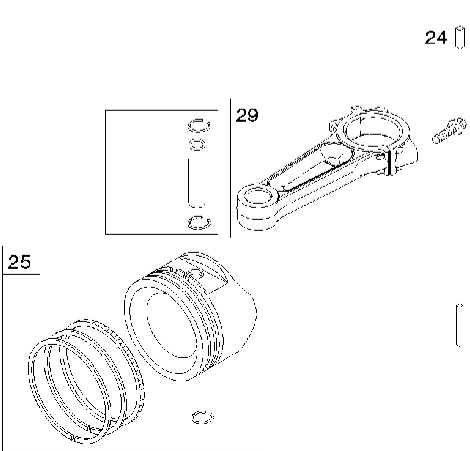

Controls

BRIGGS & STRATTON ENGINES, 40R7770016B1, 2017-01

Ref	Part No	Description	Remark	QTY KIT
309	589 66 98-28	ELECTRIC STARTER	592599	1
333	587 24 80-01	ARMATURE	592846	1
474	582 28 72-39	GENERATOR	592831	1
635	582 31 35-85	SPARK PLUG CAP	66538S	1
851	584 96 04-01	SPARK PLUG CAP	493880S	1

WARNING LABEL

REQUIRED when replacing parts with warning labels affixed.

WARNING LABEL

REQUIRED when replacing parts with warning labels affixed.

EMISSIONS LABEL

REPAIR MANUAL

Cylinder

BRIGGS & STRATTON ENGINES, 40R7770016B1, 2017-01

Ref	Part No	Description	Remark	QTY KIT
24	582 28 90-90	WOODRUFF KEY	222698S	1
25	585 44 93-01	PISTON	793647	1
29	585 44 94-01	CONNECTION ROD	796209	1
46	589 66 98-67	CAMSHAFT	790562	1
N/A	589 66 98-12	KEY	Flywheel, Workshop package, 4181	10
N/A	589 66 98-07	KEY	Flywheel, Workshop package, 4144	50

Cylinder cover

BRIGGS & STRATTON ENGINES, 40R7770016B1, 2017-01

Ref	Part No	Description	Remark	QTY KIT
5	585 44 91-01	CYLINDER HEAD	796231	1
5A	585 44 92-01	CYLINDER HEAD	796232	1
337	582 31 23-67	SPARK PLUG CAP	792015	1
635	582 31 35-85	SPARK PLUG CAP	66538S	1