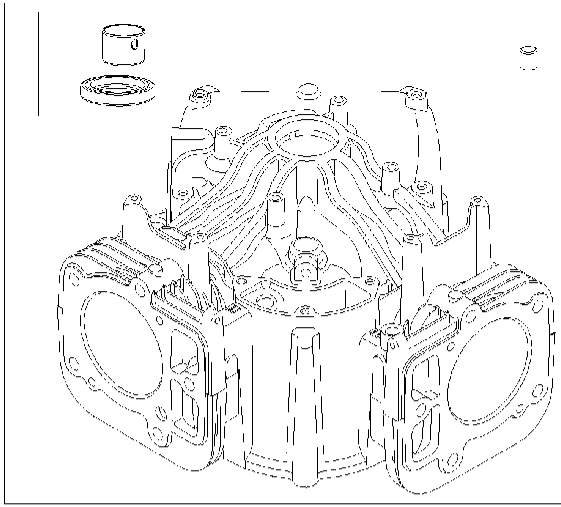

Carburetor

BRIGGS & STRATTON ENGINES, 40R7770016B1, 2017-01

Ref	Part No	Description	Remark	QTY KIT
125A	501 25 52-01	CARBURETTOR	593234	1
187	576 92 09-01	FUEL HOSE	791766	1
240	585 24 37-01	FUEL FILTER	691035	1
387	585 40 14-01	FUEL PUMP	808656	1
958	584 95 81-01	VALVE	698183	1
N/A	589 66 98-05	FUEL FILTER	Workshop package, 4129	5

Controls

BRIGGS & STRATTON ENGINES, 40R7770016B1, 2017-01

Ref	Part No	Description	Remark	QTY KIT
309	589 66 98-28	ELECTRIC STARTER	592599	1
333	587 24 80-01	ARMATURE	592846	1
474	582 28 72-39	GENERATOR	592831	1
635	582 31 35-85	SPARK PLUG CAP	66538S	1
851	584 96 04-01	SPARK PLUG CAP	493880S	1

WARNING LABEL

REQUIRED when replacing parts with warning labels affixed.

WARNING LABEL

REQUIRED when replacing parts with warning labels affixed.

EMISSIONS LABEL

REPAIR MANUAL

Cylinder

BRIGGS & STRATTON ENGINES, 40R7770016B1, 2017-01

Ref	Part No	Description	Remark	QTY KIT
24	582 28 90-90	WOODRUFF KEY	222698S	1
25	585 44 93-01	PISTON	793647	1
29	585 44 94-01	CONNECTION ROD	796209	1
46	589 66 98-67	CAMSHAFT	790562	1
N/A	589 66 98-12	KEY	Flywheel, Workshop package, 4181	10
N/A	589 66 98-07	KEY	Flywheel, Workshop package, 4144	50