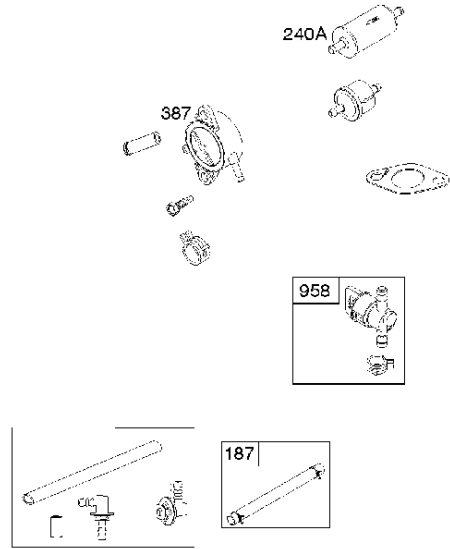

# SPARE PARTS LIST

ENGINES & TRANSMISSIONS

BRIGGS & STRATTON ENGINES,  
40R8770005B1, 2017-01

Air filter

BRIGGS & STRATTON ENGINES, 40R8770005B1, 2017-01

Ref	Part No	Description	Remark	QTY KIT
291	582 31 28-64	THERMOSTAT	592581	1
445	582 28 50-50	AIR FILTER	594201	1

## Carburetor

BRIGGS &amp; STRATTON ENGINES, 40R8770005B1, 2017-01

Ref	Part No	Description	Remark	QTY	KIT
125A	501 25 52-01	CARBURETTOR	593234	1	
187	576 92 09-01	FUEL HOSE	791766	1	
240A	582 28 83-41	FUEL FILTER	695666	1	
387	585 40 14-01	FUEL PUMP	808656	1	
958	584 95 81-01	VALVE	698183	1	
N/A	589 66 98-05	FUEL FILTER	Workshop package, 4129	5	

## Cylinder

BRIGGS &amp; STRATTON ENGINES, 40R8770005B1, 2017-01

Ref	Part No	Description	Remark	QTY KIT
24	582 28 90-90	WOODRUFF KEY	222698S	1
25	585 44 93-01	PISTON	793647	1
29	585 44 94-01	CONNECTION ROD	796209	1
46	585 44 97-01	CAMSHAFT	792555	1
N/A	589 66 98-12	KEY	Flywheel, Workshop package, 4181	10
N/A	589 66 98-07	KEY	Flywheel, Workshop package, 4144	50

## Cylinder cover

BRIGGS &amp; STRATTON ENGINES, 40R8770005B1, 2017-01

Ref	Part No	Description	Remark	QTY KIT
5	585 44 91-01	CYLINDER HEAD	796231	1
5A	585 44 92-01	CYLINDER HEAD	796232	1
337	582 31 23-67	SPARK PLUG CAP	792015	1
635	582 31 35-85	SPARK PLUG CAP	66538S	1