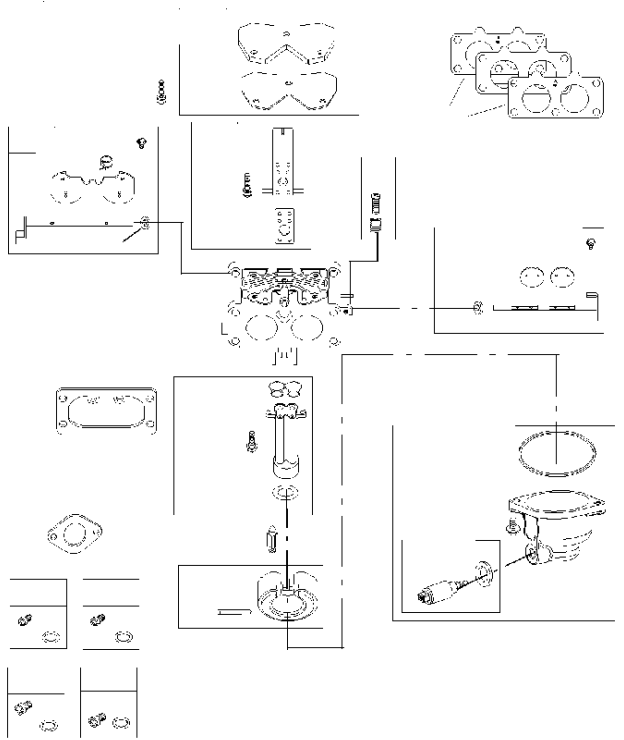

# SPARE PARTS LIST

ENGINES & TRANSMISSIONS

BRIGGS & STRATTON ENGINES,  
40R8770005B1, 2017-01

Air filter

BRIGGS & STRATTON ENGINES, 40R8770005B1, 2017-01

Ref	Part No	Description	Remark	QTY KIT
291	582 31 28-64	THERMOSTAT	592581	1
445	582 28 50-50	AIR FILTER	594201	1

## Carburetor

BRIGGS &amp; STRATTON ENGINES, 40R8770005B1, 2017-01

Ref	Part No	Description	Remark	QTY	KIT
125A	501 25 52-01	CARBURETTOR	593234	1	
187	576 92 09-01	FUEL HOSE	791766	1	
240A	582 28 83-41	FUEL FILTER	695666	1	
387	585 40 14-01	FUEL PUMP	808656	1	
958	584 95 81-01	VALVE	698183	1	
N/A	589 66 98-05	FUEL FILTER	Workshop package, 4129	5	

## Controls

BRIGGS &amp; STRATTON ENGINES, 40R8770005B1, 2017-01

Ref	Part No	Description	Remark	QTY KIT
309	589 66 98-28	ELECTRIC STARTER	592599	1
474B	589 66 98-18	ALTERNATOR	592830	1
501A	589 66 98-36	REGULATOR	593490	1
635	582 31 35-85	SPARK PLUG CAP	66538S	1
851	584 96 04-01	SPARK PLUG CAP	493880S	1

WARNING LABEL

**REQUIRED** when replacing parts with warning labels affixed.

WARNING LABEL

**REQUIRED** when replacing parts with warning labels affixed.

EMISSIONS LABEL

OPERATOR'S MANUAL

REPAIR MANUAL