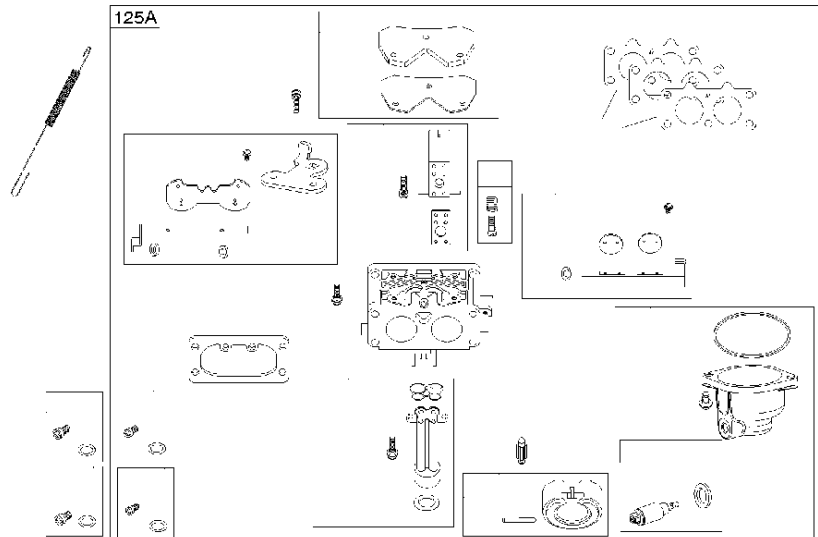

# SPARE PARTS LIST

ENGINES & TRANSMISSIONS

BRIGGS & STRATTON ENGINES,  
40R8770005B1, 2017-01

Air filter

BRIGGS & STRATTON ENGINES, 40R8770005B1, 2017-01

Ref	Part No	Description	Remark	QTY KIT
291	582 31 28-64	THERMOSTAT	592581	1
445	582 28 50-50	AIR FILTER	594201	1

## Carburetor

BRIGGS &amp; STRATTON ENGINES, 40R8770005B1, 2017-01

Ref	Part No	Description	Remark	QTY	KIT
125A	501 25 52-01	CARBURETTOR	593234	1	
187	576 92 09-01	FUEL HOSE	791766	1	
240A	582 28 83-41	FUEL FILTER	695666	1	
387	585 40 14-01	FUEL PUMP	808656	1	
958	584 95 81-01	VALVE	698183	1	
N/A	589 66 98-05	FUEL FILTER	Workshop package, 4129	5	

WARNING LABEL

**REQUIRED** when replacing parts with warning labels affixed.

WARNING LABEL

**REQUIRED** when replacing parts with warning labels affixed.

EMISSIONS LABEL

OPERATOR'S MANUAL

REPAIR MANUAL