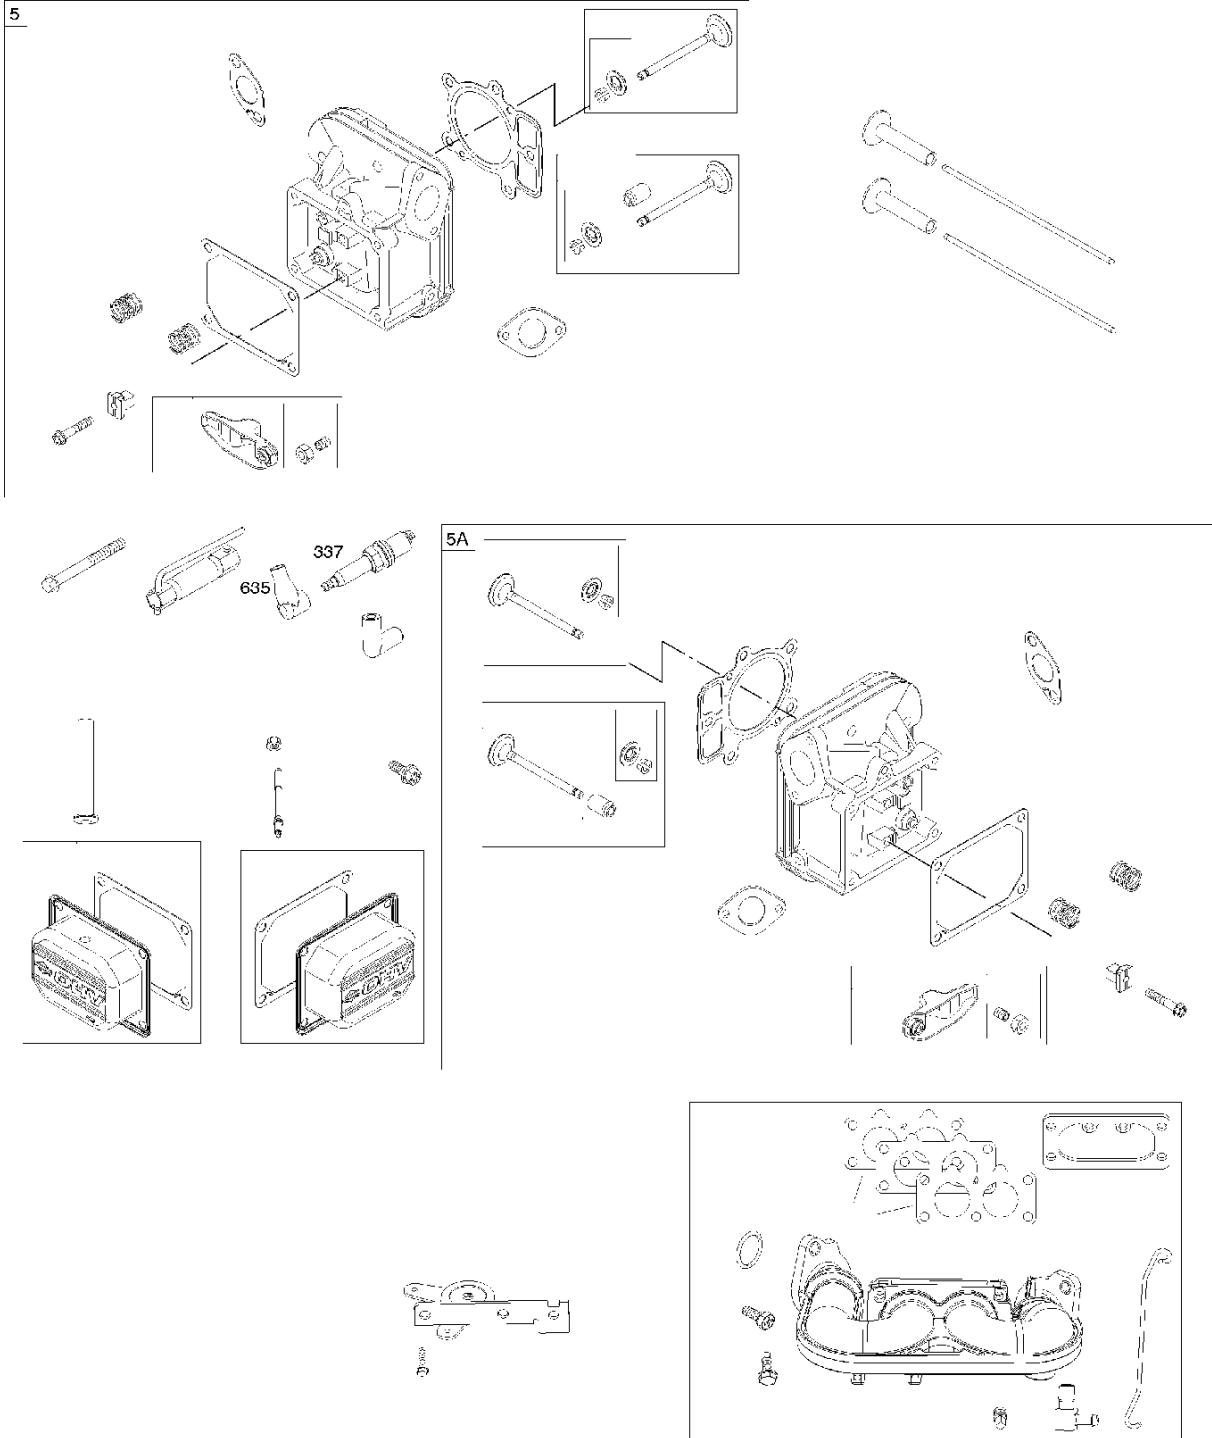

WARNING LABEL

**REQUIRED** when replacing parts with warning labels affixed.

WARNING LABEL

**REQUIRED** when replacing parts with warning labels affixed.

EMISSIONS LABEL

OPERATOR'S MANUAL

REPAIR MANUAL

## Cylinder

BRIGGS &amp; STRATTON ENGINES, 40R8770005B1, 2017-01

Ref	Part No	Description	Remark	QTY KIT
24	582 28 90-90	WOODRUFF KEY	222698S	1
25	585 44 93-01	PISTON	793647	1
29	585 44 94-01	CONNECTION ROD	796209	1
46	585 44 97-01	CAMSHAFT	792555	1
N/A	589 66 98-12	KEY	Flywheel, Workshop package, 4181	10
N/A	589 66 98-07	KEY	Flywheel, Workshop package, 4144	50