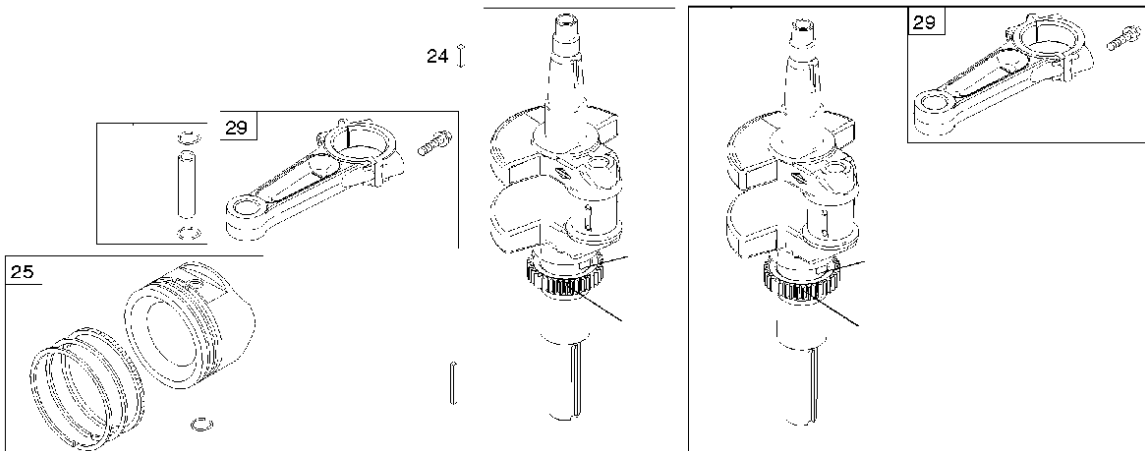

## Carburetor

BRIGGS &amp; STRATTON ENGINES, 40R8770005B1, 2017-01

Ref	Part No	Description	Remark	QTY	KIT
125A	501 25 52-01	CARBURETTOR	593234	1	
187	576 92 09-01	FUEL HOSE	791766	1	
240A	582 28 83-41	FUEL FILTER	695666	1	
387	585 40 14-01	FUEL PUMP	808656	1	
958	584 95 81-01	VALVE	698183	1	
N/A	589 66 98-05	FUEL FILTER	Workshop package, 4129	5	

## Controls

BRIGGS &amp; STRATTON ENGINES, 40R8770005B1, 2017-01

Ref	Part No	Description	Remark	QTY KIT
309	589 66 98-28	ELECTRIC STARTER	592599	1
474B	589 66 98-18	ALTERNATOR	592830	1
501A	589 66 98-36	REGULATOR	593490	1
635	582 31 35-85	SPARK PLUG CAP	66538S	1
851	584 96 04-01	SPARK PLUG CAP	493880S	1

## Cylinder

BRIGGS &amp; STRATTON ENGINES, 40R8770005B1, 2017-01

Ref	Part No	Description	Remark	QTY KIT
24	582 28 90-90	WOODRUFF KEY	222698S	1
25	585 44 93-01	PISTON	793647	1
29	585 44 94-01	CONNECTION ROD	796209	1
46	585 44 97-01	CAMSHAFT	792555	1
N/A	589 66 98-12	KEY	Flywheel, Workshop package, 4181	10
N/A	589 66 98-07	KEY	Flywheel, Workshop package, 4144	50