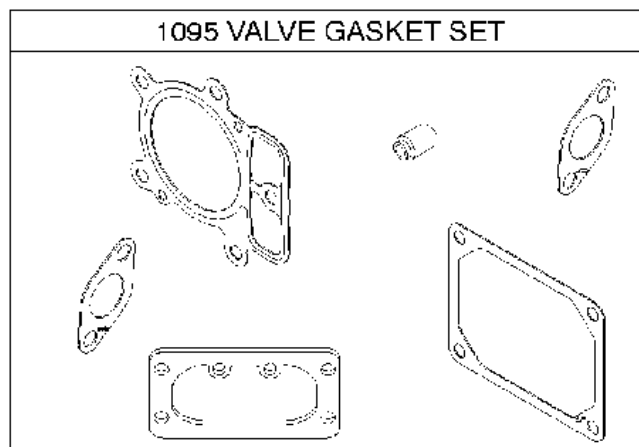

## Cylinder

BRIGGS &amp; STRATTON ENGINES, 40R8770005B1, 2017-01

Ref	Part No	Description	Remark	QTY KIT
24	582 28 90-90	WOODRUFF KEY	222698S	1
25	585 44 93-01	PISTON	793647	1
29	585 44 94-01	CONNECTION ROD	796209	1
46	585 44 97-01	CAMSHAFT	792555	1
N/A	589 66 98-12	KEY	Flywheel, Workshop package, 4181	10
N/A	589 66 98-07	KEY	Flywheel, Workshop package, 4144	50

## Cylinder cover

BRIGGS &amp; STRATTON ENGINES, 40R8770005B1, 2017-01

Ref	Part No	Description	Remark	QTY KIT
5	585 44 91-01	CYLINDER HEAD	796231	1
5A	585 44 92-01	CYLINDER HEAD	796232	1
337	582 31 23-67	SPARK PLUG CAP	792015	1
635	582 31 35-85	SPARK PLUG CAP	66538S	1