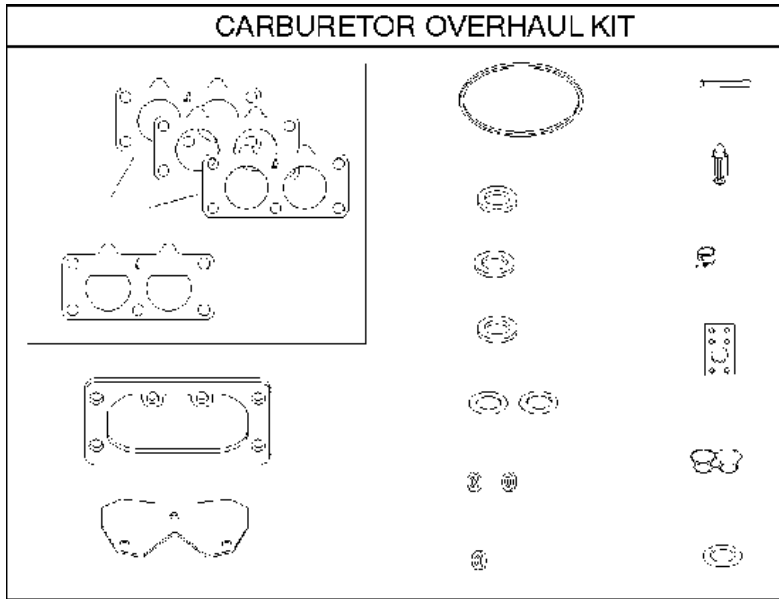

Cylinder cover

BRIGGS & STRATTON ENGINES, 40R8770005B1, 2017-01

Ref	Part No	Description	Remark	QTY KIT
5	585 44 91-01	CYLINDER HEAD	796231	1
5A	585 44 92-01	CYLINDER HEAD	796232	1
337	582 31 23-67	SPARK PLUG CAP	792015	1
635	582 31 35-85	SPARK PLUG CAP	66538S	1