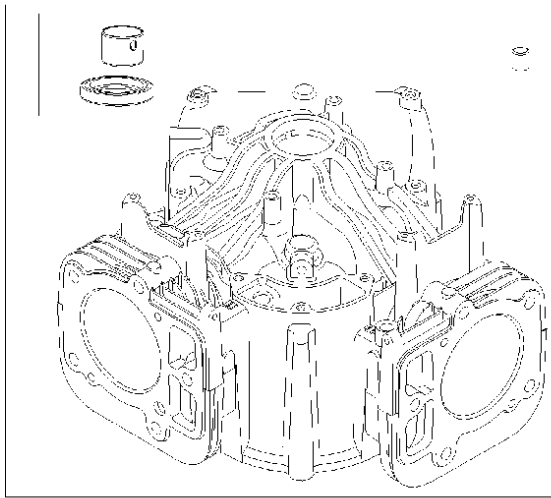

# SPARE PARTS LIST

ENGINES & TRANSMISSIONS

BRIGGS & STRATTON ENGINES,  
40R8770005B1, 2017-01

Air filter

BRIGGS & STRATTON ENGINES, 40R8770005B1, 2017-01

Ref	Part No	Description	Remark	QTY KIT
291	582 31 28-64	THERMOSTAT	592581	1
445	582 28 50-50	AIR FILTER	594201	1

## Carburetor

BRIGGS &amp; STRATTON ENGINES, 40R8770005B1, 2017-01

Ref	Part No	Description	Remark	QTY	KIT
125A	501 25 52-01	CARBURETTOR	593234	1	
187	576 92 09-01	FUEL HOSE	791766	1	
240A	582 28 83-41	FUEL FILTER	695666	1	
387	585 40 14-01	FUEL PUMP	808656	1	
958	584 95 81-01	VALVE	698183	1	
N/A	589 66 98-05	FUEL FILTER	Workshop package, 4129	5	

## Controls

BRIGGS &amp; STRATTON ENGINES, 40R8770005B1, 2017-01

Ref	Part No	Description	Remark	QTY KIT
309	589 66 98-28	ELECTRIC STARTER	592599	1
474B	589 66 98-18	ALTERNATOR	592830	1
501A	589 66 98-36	REGULATOR	593490	1
635	582 31 35-85	SPARK PLUG CAP	66538S	1
851	584 96 04-01	SPARK PLUG CAP	493880S	1

## Cylinder

BRIGGS &amp; STRATTON ENGINES, 40R8770005B1, 2017-01

Ref	Part No	Description	Remark	QTY KIT
24	582 28 90-90	WOODRUFF KEY	222698S	1
25	585 44 93-01	PISTON	793647	1
29	585 44 94-01	CONNECTION ROD	796209	1
46	585 44 97-01	CAMSHAFT	792555	1
N/A	589 66 98-12	KEY	Flywheel, Workshop package, 4181	10
N/A	589 66 98-07	KEY	Flywheel, Workshop package, 4144	50