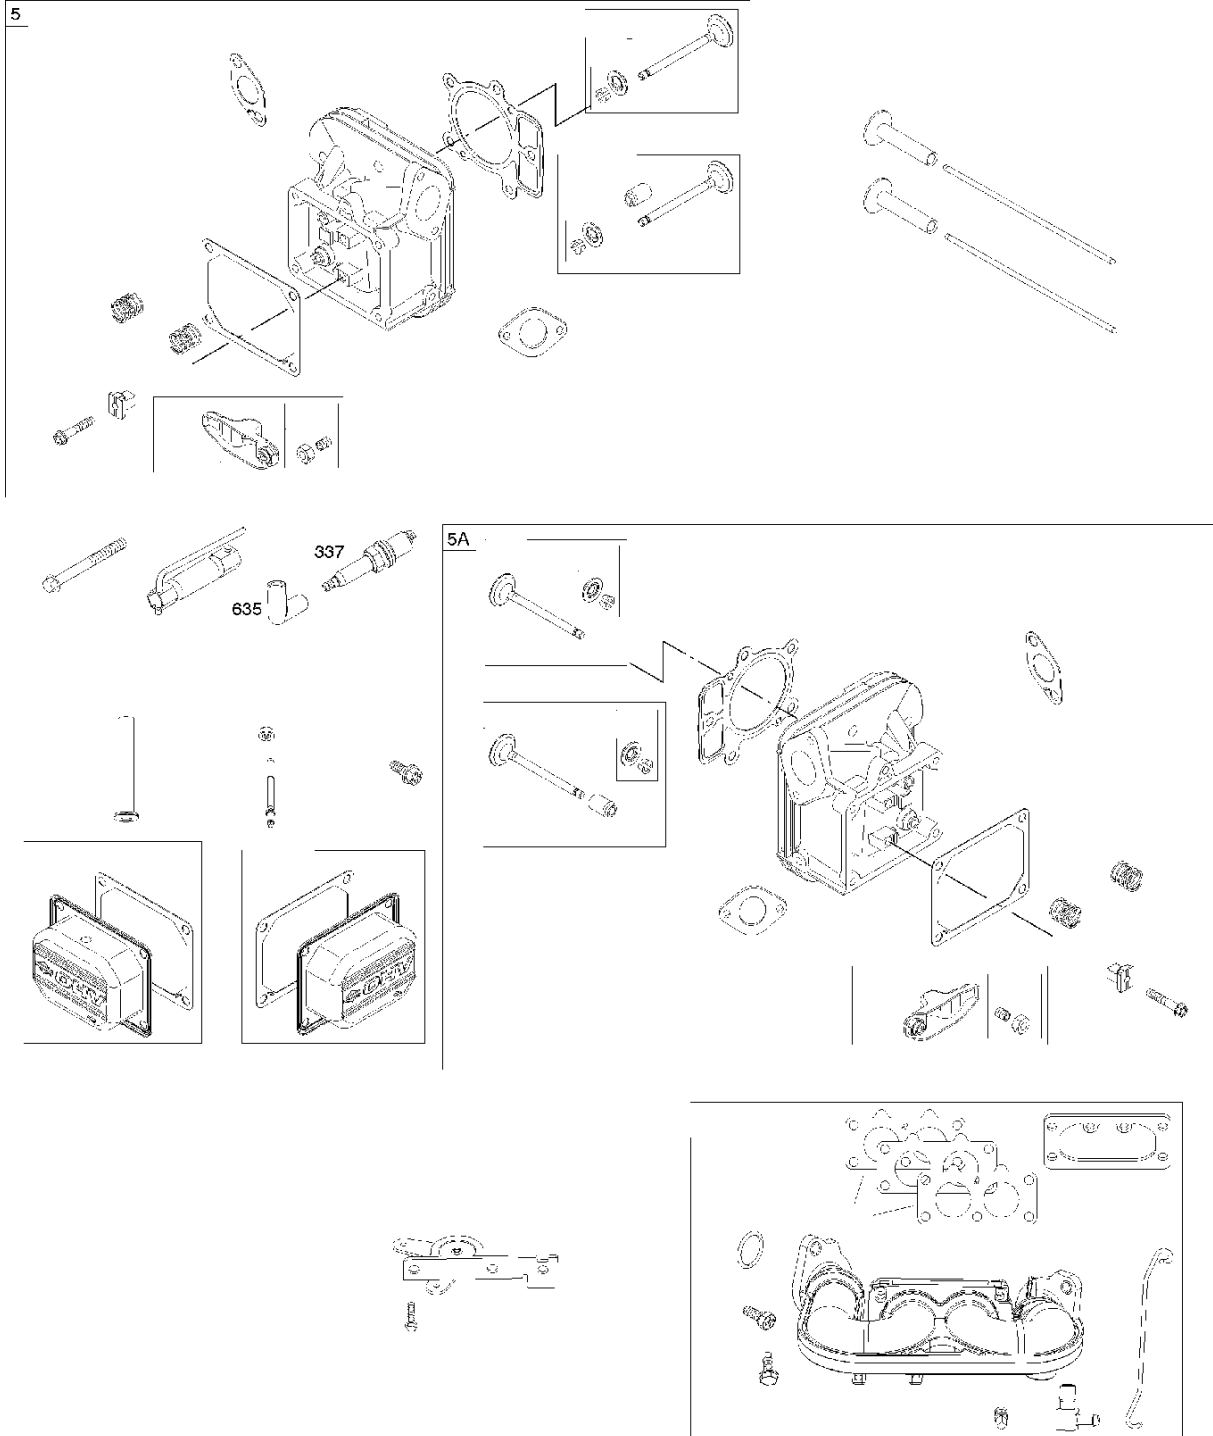

WARNING LABEL

REQUIRED when replacing parts with warning labels affixed.

WARNING LABEL

REQUIRED when replacing parts with warning labels affixed.

EMISSIONS LABEL

REPAIR MANUAL

24

Cylinder

BRIGGS & STRATTON ENGINES, 40S7770003B1, 2017-01

Ref	Part No	Description	Remark	QTY KIT
24	582 28 90-90	WOODRUFF KEY	222698S	1
25	585 44 93-01	PISTON	793647	1
29	585 44 94-01	CONNECTION ROD	796209	1
46	589 66 98-79	CAMSHAFT	796853	1
N/A	589 66 98-12	KEY	Flywheel, Workshop package, 4181	10
N/A	589 66 98-07	KEY	Flywheel, Workshop package, 4144	50