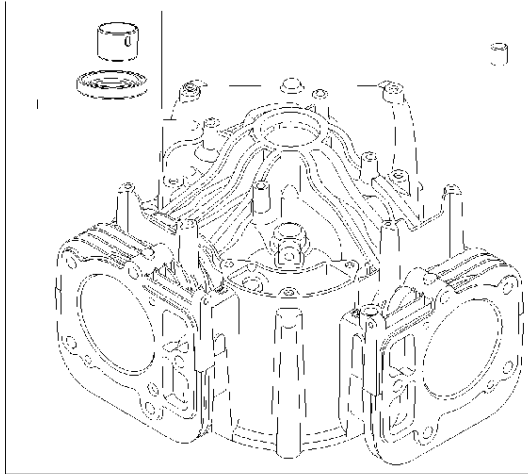

SPARE PARTS LIST

ENGINES & TRANSMISSIONS

BRIGGS & STRATTON ENGINES,
40S7770003B1, 2017-01

Air filter

BRIGGS & STRATTON ENGINES, 40S7770003B1, 2017-01

Ref	Part No	Description	Remark	QTY KIT
291	582 31 28-64	THERMOSTAT	592581	1
445	585 44 99-01	AIR FILTER	792105	1

Carburetor

BRIGGS & STRATTON ENGINES, 40S7770003B1, 2017-01

Ref	Part No	Description	Remark	QTY KIT
125	589 66 98-27	CARBURETTOR	592576	1
187	576 92 09-01	FUEL HOSE	791766	1
240	582 28 83-41	FUEL FILTER	695666	1
387	585 40 14-01	FUEL PUMP	808656	1
N/A	589 66 98-05	FUEL FILTER	Workshop package, 4129	5

Controls

BRIGGS & STRATTON ENGINES, 40S7770003B1, 2017-01

Ref	Part No	Description	Remark	QTY KIT
309	589 66 98-28	ELECTRIC STARTER	592599	1
333	587 24 80-01	ARMATURE	592846	1
474	589 66 98-18	ALTERNATOR	592830	1
501	589 66 98-36	REGULATOR	593490	1
635	582 31 35-85	SPARK PLUG CAP	66538S	1

BRIGGS & STRATTON ENGINES, 40S7770003B1, 2017-01

Ref	Part No	Description	Remark	QTY KIT
24	582 28 90-90	WOODRUFF KEY	222698S	1
25	585 44 93-01	PISTON	793647	1
29	585 44 94-01	CONNECTION ROD	796209	1
46	589 66 98-79	CAMSHAFT	796853	1
N/A	589 66 98-12	KEY	Flywheel, Workshop package, 4181	10
N/A	589 66 98-07	KEY	Flywheel, Workshop package, 4144	50