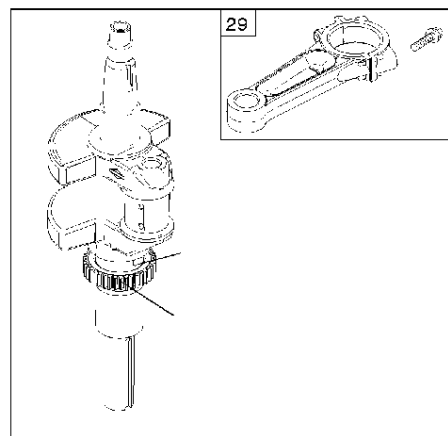

WARNING LABEL

REQUIRED when replacing parts with warning labels affixed.

WARNING LABEL

REQUIRED when replacing parts with warning labels affixed.

EMISSIONS LABEL

REPAIR MANUAL

24

Cylinder

BRIGGS & STRATTON ENGINES, 40S7770003B1, 2017-01

Ref	Part No	Description	Remark	QTY KIT
24	582 28 90-90	WOODRUFF KEY	222698S	1
25	585 44 93-01	PISTON	793647	1
29	585 44 94-01	CONNECTION ROD	796209	1
46	589 66 98-79	CAMSHAFT	796853	1
N/A	589 66 98-12	KEY	Flywheel, Workshop package, 4181	10
N/A	589 66 98-07	KEY	Flywheel, Workshop package, 4144	50

Cylinder cover

BRIGGS & STRATTON ENGINES, 40S7770003B1, 2017-01

Ref	Part No	Description	Remark	QTY KIT
5	585 44 91-01	CYLINDER HEAD	796231	1
5A	585 44 92-01	CYLINDER HEAD	796232	1
337	582 31 23-67	SPARK PLUG CAP	792015	1
635	582 31 35-85	SPARK PLUG CAP	66538S	1