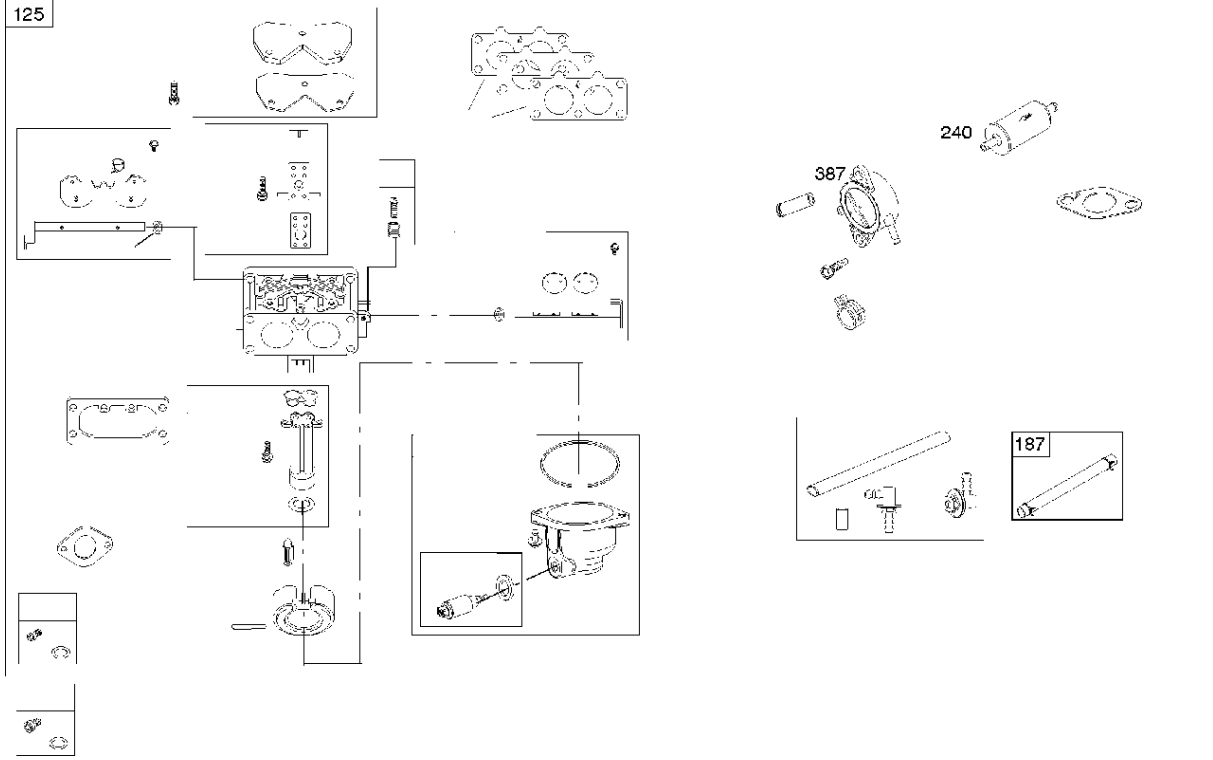

SPARE PARTS LIST

ENGINES & TRANSMISSIONS

BRIGGS & STRATTON ENGINES,
40S7770003B1, 2017-01

Air filter

BRIGGS & STRATTON ENGINES, 40S7770003B1, 2017-01

Ref	Part No	Description	Remark	QTY KIT
291	582 31 28-64	THERMOSTAT	592581	1
445	585 44 99-01	AIR FILTER	792105	1

Carburetor

BRIGGS & STRATTON ENGINES, 40S7770003B1, 2017-01

Ref	Part No	Description	Remark	QTY KIT
125	589 66 98-27	CARBURETTOR	592576	1
187	576 92 09-01	FUEL HOSE	791766	1
240	582 28 83-41	FUEL FILTER	695666	1
387	585 40 14-01	FUEL PUMP	808656	1
N/A	589 66 98-05	FUEL FILTER	Workshop package, 4129	5

WARNING LABEL

REQUIRED when replacing parts with warning labels affixed.

WARNING LABEL

REQUIRED when replacing parts with warning labels affixed.

EMISSIONS LABEL

REPAIR MANUAL

24

Cylinder