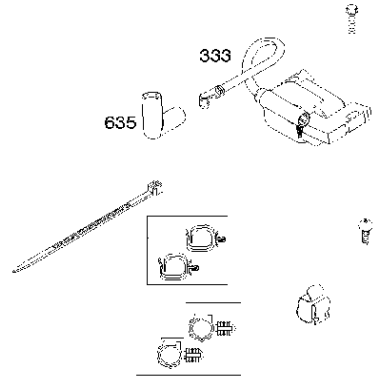

SPARE PARTS LIST

ENGINES & TRANSMISSIONS

BRIGGS & STRATTON ENGINES,
40S7770003B1, 2017-01

Air filter

BRIGGS & STRATTON ENGINES, 40S7770003B1, 2017-01

Ref	Part No	Description	Remark	QTY KIT
291	582 31 28-64	THERMOSTAT	592581	1
445	585 44 99-01	AIR FILTER	792105	1

Carburetor

BRIGGS & STRATTON ENGINES, 40S7770003B1, 2017-01

Ref	Part No	Description	Remark	QTY KIT
125	589 66 98-27	CARBURETTOR	592576	1
187	576 92 09-01	FUEL HOSE	791766	1
240	582 28 83-41	FUEL FILTER	695666	1
387	585 40 14-01	FUEL PUMP	808656	1
N/A	589 66 98-05	FUEL FILTER	Workshop package, 4129	5

BRIGGS & STRATTON ENGINES, 40S7770003B1, 2017-01

Ref	Part No	Description	Remark	QTY KIT
24	582 28 90-90	WOODRUFF KEY	222698S	1
25	585 44 93-01	PISTON	793647	1
29	585 44 94-01	CONNECTION ROD	796209	1
46	589 66 98-79	CAMSHAFT	796853	1
N/A	589 66 98-12	KEY	Flywheel, Workshop package, 4181	10
N/A	589 66 98-07	KEY	Flywheel, Workshop package, 4144	50

Cylinder cover

BRIGGS & STRATTON ENGINES, 40S7770003B1, 2017-01

Ref	Part No	Description	Remark	QTY KIT
5	585 44 91-01	CYLINDER HEAD	796231	1
5A	585 44 92-01	CYLINDER HEAD	796232	1
337	582 31 23-67	SPARK PLUG CAP	792015	1
635	582 31 35-85	SPARK PLUG CAP	66538S	1