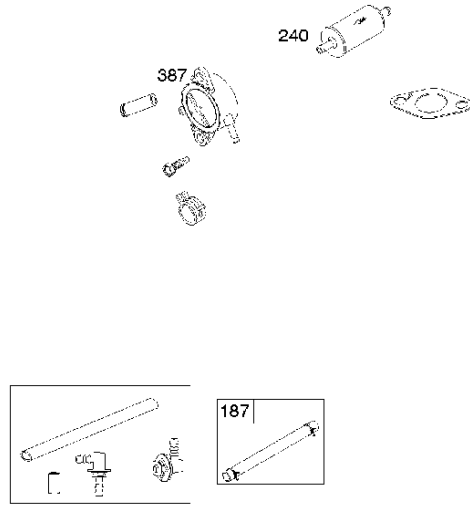

SPARE PARTS LIST

ENGINES & TRANSMISSIONS

BRIGGS & STRATTON ENGINES,
40S8770010G1, 2017-01

Air filter

BRIGGS & STRATTON ENGINES, 40S8770010G1, 2017-01

Ref	Part No	Description	Remark	QTY KIT
291	582 31 28-64	THERMOSTAT	592581	1
445	585 44 99-01	AIR FILTER	593240	1

125

Carburetor

BRIGGS & STRATTON ENGINES, 40S8770010G1, 2017-01

Ref	Part No	Description	Remark	QTY KIT
125	582 28 75-98	CARBURETTOR	796997	1
187	576 92 09-01	FUEL HOSE	791766	1
240	582 28 83-41	FUEL FILTER	695666	1
387	585 40 14-01	FUEL PUMP	808656	1

Ref	Part No	Description	Remark	QTY KIT
24	582 28 90-90	WOODRUFF KEY	222698S	1
25	585 44 93-01	PISTON	793647	1
29	585 44 94-01	CONNECTION ROD	796209	1
46	582 28 87-28	SHAFT	797242	1
N/A	589 66 98-12	KEY	Flywheel, Workshop package, 4181	10
N/A	589 66 98-07	KEY	Flywheel, Workshop package, 4144	50

Cylinder cover

BRIGGS & STRATTON ENGINES, 40S8770010G1, 2017-01

Ref	Part No	Description	Remark	QTY KIT
5	585 44 91-01	CYLINDER HEAD	796231	1
5A	585 44 92-01	CYLINDER HEAD	796232	1
337	589 66 98-70	SPARK PLUG	793541	1
635	582 31 35-85	SPARK PLUG CAP	66538S	1