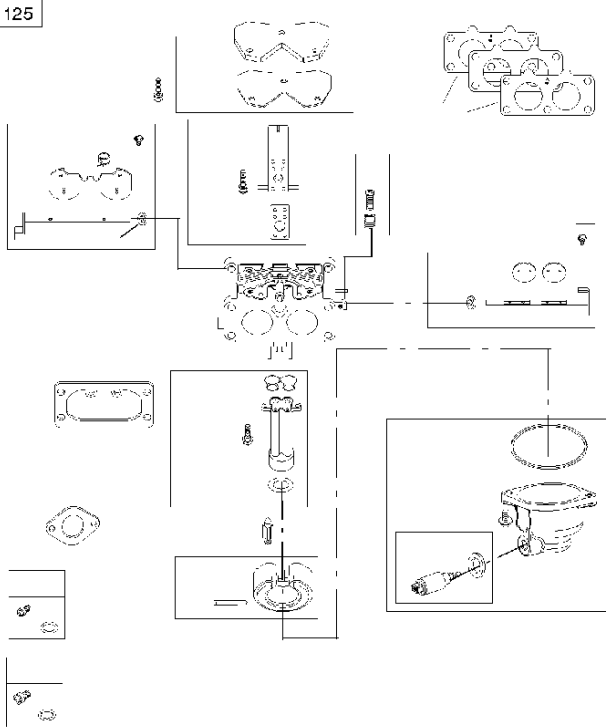

SPARE PARTS LIST

ENGINES & TRANSMISSIONS

BRIGGS & STRATTON ENGINES,
40S8770010G1, 2017-01

Air filter

BRIGGS & STRATTON ENGINES, 40S8770010G1, 2017-01

Ref	Part No	Description	Remark	QTY KIT
291	582 31 28-64	THERMOSTAT	592581	1
445	585 44 99-01	AIR FILTER	593240	1

125

Carburetor

BRIGGS & STRATTON ENGINES, 40S8770010G1, 2017-01

Ref	Part No	Description	Remark	QTY KIT
125	582 28 75-98	CARBURETTOR	796997	1
187	576 92 09-01	FUEL HOSE	791766	1
240	582 28 83-41	FUEL FILTER	695666	1
387	585 40 14-01	FUEL PUMP	808656	1

Controls

BRIGGS & STRATTON ENGINES, 40S8770010G1, 2017-01

Ref	Part No	Description	Remark	QTY KIT
309	588 90 35-01	STARTER	590476	1
333	587 24 80-01	ARMATURE	592846	1
474	589 66 98-18	ALTERNATOR	592830	1
501	589 66 98-36	REGULATOR	593490	1
635	582 31 35-85	SPARK PLUG CAP	66538S	1
851	584 96 04-01	SPARK PLUG CAP	493880S	1

Ref	Part No	Description	Remark	QTY KIT
24	582 28 90-90	WOODRUFF KEY	222698S	1
25	585 44 93-01	PISTON	793647	1
29	585 44 94-01	CONNECTION ROD	796209	1
46	582 28 87-28	SHAFT	797242	1
N/A	589 66 98-12	KEY	Flywheel, Workshop package, 4181	10
N/A	589 66 98-07	KEY	Flywheel, Workshop package, 4144	50