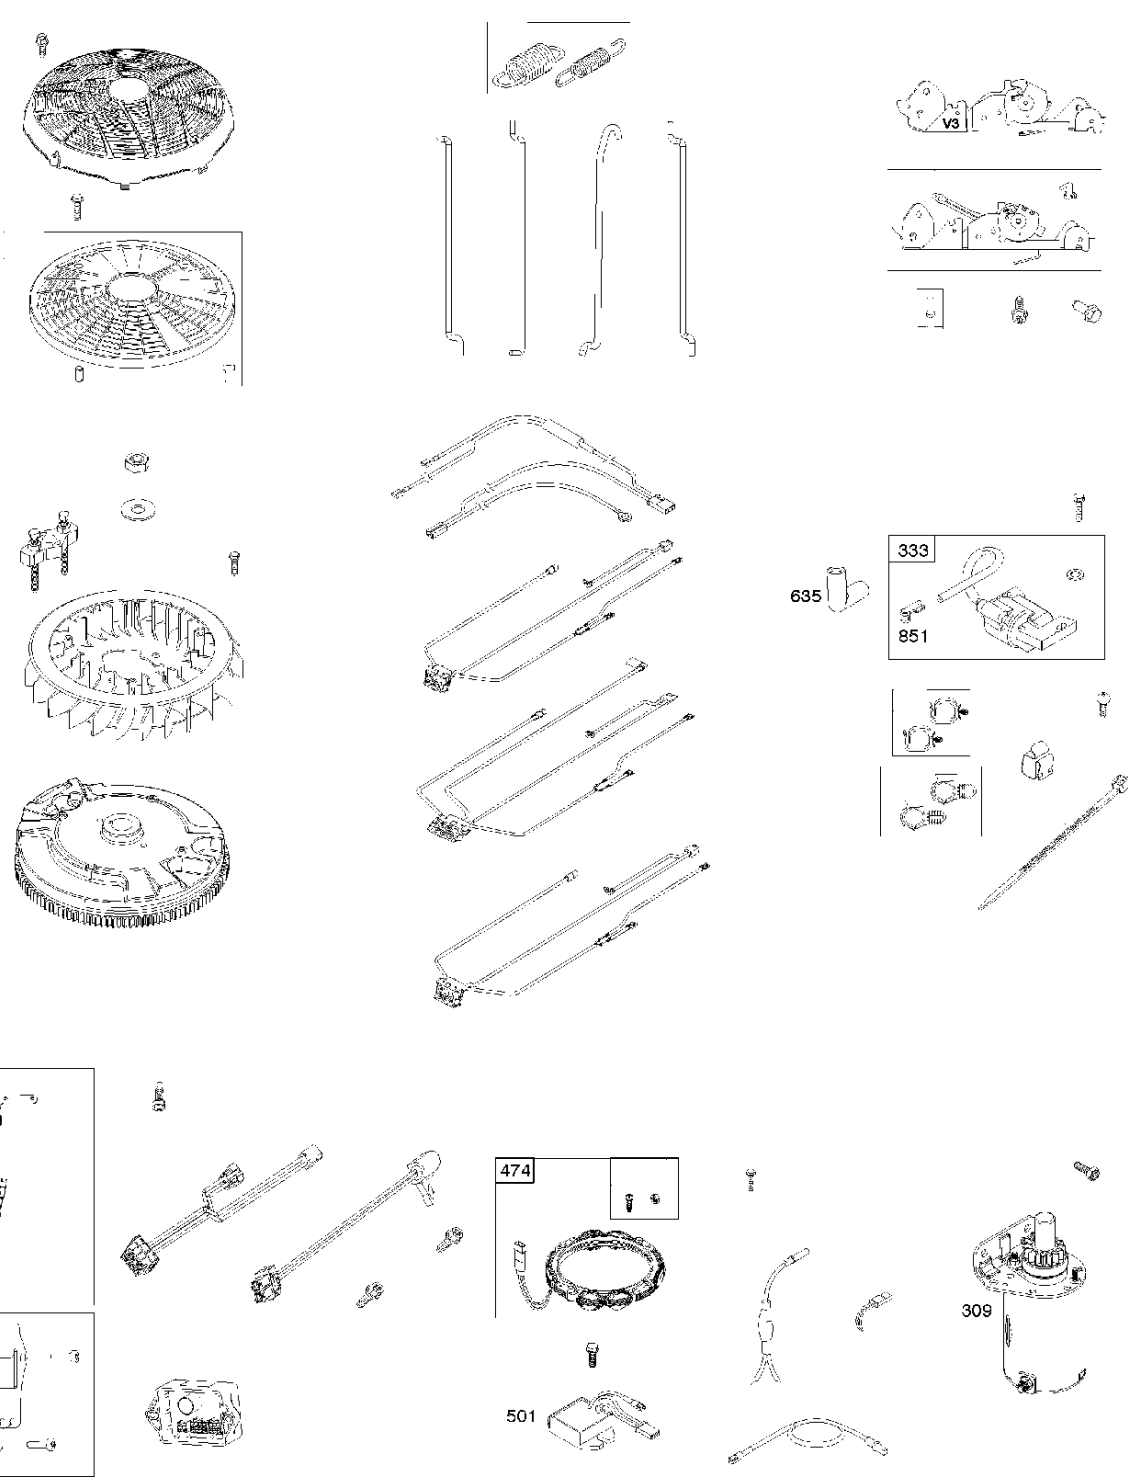

SPARE PARTS LIST

ENGINES & TRANSMISSIONS

BRIGGS & STRATTON ENGINES,
40S8770010G1, 2017-01

Air filter

BRIGGS & STRATTON ENGINES, 40S8770010G1, 2017-01

Ref	Part No	Description	Remark	QTY KIT
291	582 31 28-64	THERMOSTAT	592581	1
445	585 44 99-01	AIR FILTER	593240	1

125

Carburetor

BRIGGS & STRATTON ENGINES, 40S8770010G1, 2017-01

Ref	Part No	Description	Remark	QTY KIT
125	582 28 75-98	CARBURETTOR	796997	1
187	576 92 09-01	FUEL HOSE	791766	1
240	582 28 83-41	FUEL FILTER	695666	1
387	585 40 14-01	FUEL PUMP	808656	1

Controls

BRIGGS & STRATTON ENGINES, 40S8770010G1, 2017-01

Ref	Part No	Description	Remark	QTY KIT
309	588 90 35-01	STARTER	590476	1
333	587 24 80-01	ARMATURE	592846	1
474	589 66 98-18	ALTERNATOR	592830	1
501	589 66 98-36	REGULATOR	593490	1
635	582 31 35-85	SPARK PLUG CAP	66538S	1
851	584 96 04-01	SPARK PLUG CAP	493880S	1

Ref	Part No	Description	Remark	QTY KIT
24	582 28 90-90	WOODRUFF KEY	222698S	1
25	585 44 93-01	PISTON	793647	1
29	585 44 94-01	CONNECTION ROD	796209	1
46	582 28 87-28	SHAFT	797242	1
N/A	589 66 98-12	KEY	Flywheel, Workshop package, 4181	10
N/A	589 66 98-07	KEY	Flywheel, Workshop package, 4144	50