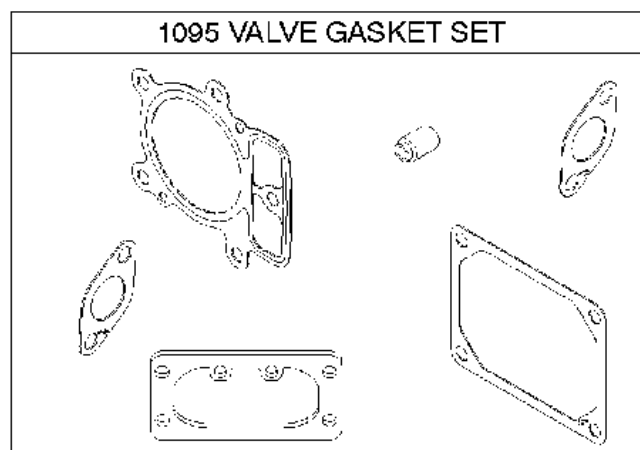

Controls

BRIGGS & STRATTON ENGINES, 40S8770010G1, 2017-01

Ref	Part No	Description	Remark	QTY KIT
309	588 90 35-01	STARTER	590476	1
333	587 24 80-01	ARMATURE	592846	1
474	589 66 98-18	ALTERNATOR	592830	1
501	589 66 98-36	REGULATOR	593490	1
635	582 31 35-85	SPARK PLUG CAP	66538S	1
851	584 96 04-01	SPARK PLUG CAP	493880S	1

WARNING LABEL

REQUIRED when replacing parts with warning labels affixed.

WARNING LABEL

REQUIRED when replacing parts with warning labels affixed.

EMISSIONS LABEL

REPAIR MANUAL

Cylinder

BRIGGS & STRATTON ENGINES, 40S8770010G1, 2017-01

Ref	Part No	Description	Remark	QTY KIT
24	582 28 90-90	WOODRUFF KEY	222698S	1
25	585 44 93-01	PISTON	793647	1
29	585 44 94-01	CONNECTION ROD	796209	1
46	582 28 87-28	SHAFT	797242	1
N/A	589 66 98-12	KEY	Flywheel, Workshop package, 4181	10
N/A	589 66 98-07	KEY	Flywheel, Workshop package, 4144	50

Cylinder cover

BRIGGS & STRATTON ENGINES, 40S8770010G1, 2017-01

Ref	Part No	Description	Remark	QTY KIT
5	585 44 91-01	CYLINDER HEAD	796231	1
5A	585 44 92-01	CYLINDER HEAD	796232	1
337	589 66 98-70	SPARK PLUG	793541	1
635	582 31 35-85	SPARK PLUG CAP	66538S	1