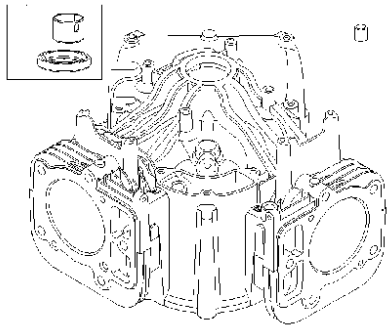

SPARE PARTS LIST

ENGINES & TRANSMISSIONS

BRIGGS & STRATTON ENGINES,
40S8770010G1, 2017-01

Air filter

BRIGGS & STRATTON ENGINES, 40S8770010G1, 2017-01

Ref	Part No	Description	Remark	QTY KIT
291	582 31 28-64	THERMOSTAT	592581	1
445	585 44 99-01	AIR FILTER	593240	1

125

Carburetor

BRIGGS & STRATTON ENGINES, 40S8770010G1, 2017-01

Ref	Part No	Description	Remark	QTY KIT
125	582 28 75-98	CARBURETTOR	796997	1
187	576 92 09-01	FUEL HOSE	791766	1
240	582 28 83-41	FUEL FILTER	695666	1
387	585 40 14-01	FUEL PUMP	808656	1

Controls

BRIGGS & STRATTON ENGINES, 40S8770010G1, 2017-01

Ref	Part No	Description	Remark	QTY KIT
309	588 90 35-01	STARTER	590476	1
333	587 24 80-01	ARMATURE	592846	1
474	589 66 98-18	ALTERNATOR	592830	1
501	589 66 98-36	REGULATOR	593490	1
635	582 31 35-85	SPARK PLUG CAP	66538S	1
851	584 96 04-01	SPARK PLUG CAP	493880S	1

WARNING LABEL

REQUIRED when replacing parts with warning labels affixed.

WARNING LABEL

REQUIRED when replacing parts with warning labels affixed.

EMISSIONS LABEL

REPAIR MANUAL

Cylinder

BRIGGS & STRATTON ENGINES, 40S8770010G1, 2017-01