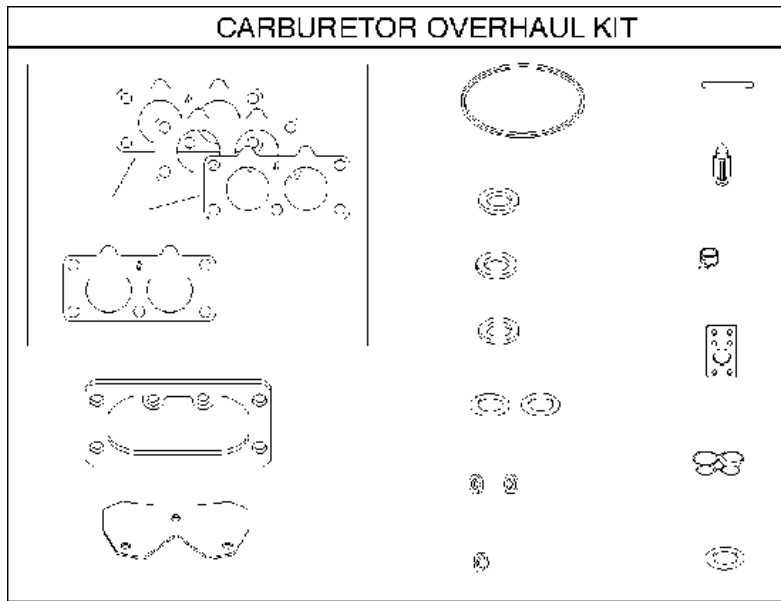

Cylinder cover

BRIGGS & STRATTON ENGINES, 40S8770010G1, 2017-01

Ref	Part No	Description	Remark	QTY KIT
5	585 44 91-01	CYLINDER HEAD	796231	1
5A	585 44 92-01	CYLINDER HEAD	796232	1
337	589 66 98-70	SPARK PLUG	793541	1
635	582 31 35-85	SPARK PLUG CAP	66538S	1