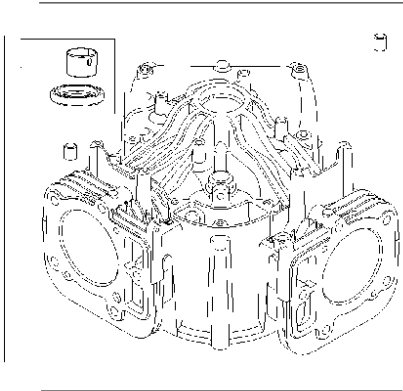

125

Carburetor

BRIGGS & STRATTON ENGINES, 40S8770010G1, 2017-01

Ref	Part No	Description	Remark	QTY KIT
125	582 28 75-98	CARBURETTOR	796997	1
187	576 92 09-01	FUEL HOSE	791766	1
240	582 28 83-41	FUEL FILTER	695666	1
387	585 40 14-01	FUEL PUMP	808656	1

Controls

BRIGGS & STRATTON ENGINES, 40S8770010G1, 2017-01

Ref	Part No	Description	Remark	QTY KIT
309	588 90 35-01	STARTER	590476	1
333	587 24 80-01	ARMATURE	592846	1
474	589 66 98-18	ALTERNATOR	592830	1
501	589 66 98-36	REGULATOR	593490	1
635	582 31 35-85	SPARK PLUG CAP	66538S	1
851	584 96 04-01	SPARK PLUG CAP	493880S	1

WARNING LABEL

REQUIRED when replacing parts with warning labels affixed.

WARNING LABEL

REQUIRED when replacing parts with warning labels affixed.

EMISSIONS LABEL

REPAIR MANUAL

Cylinder

BRIGGS & STRATTON ENGINES, 40S8770010G1, 2017-01

Ref	Part No	Description	Remark	QTY KIT
24	582 28 90-90	WOODRUFF KEY	222698S	1
25	585 44 93-01	PISTON	793647	1
29	585 44 94-01	CONNECTION ROD	796209	1
46	582 28 87-28	SHAFT	797242	1
N/A	589 66 98-12	KEY	Flywheel, Workshop package, 4181	10
N/A	589 66 98-07	KEY	Flywheel, Workshop package, 4144	50