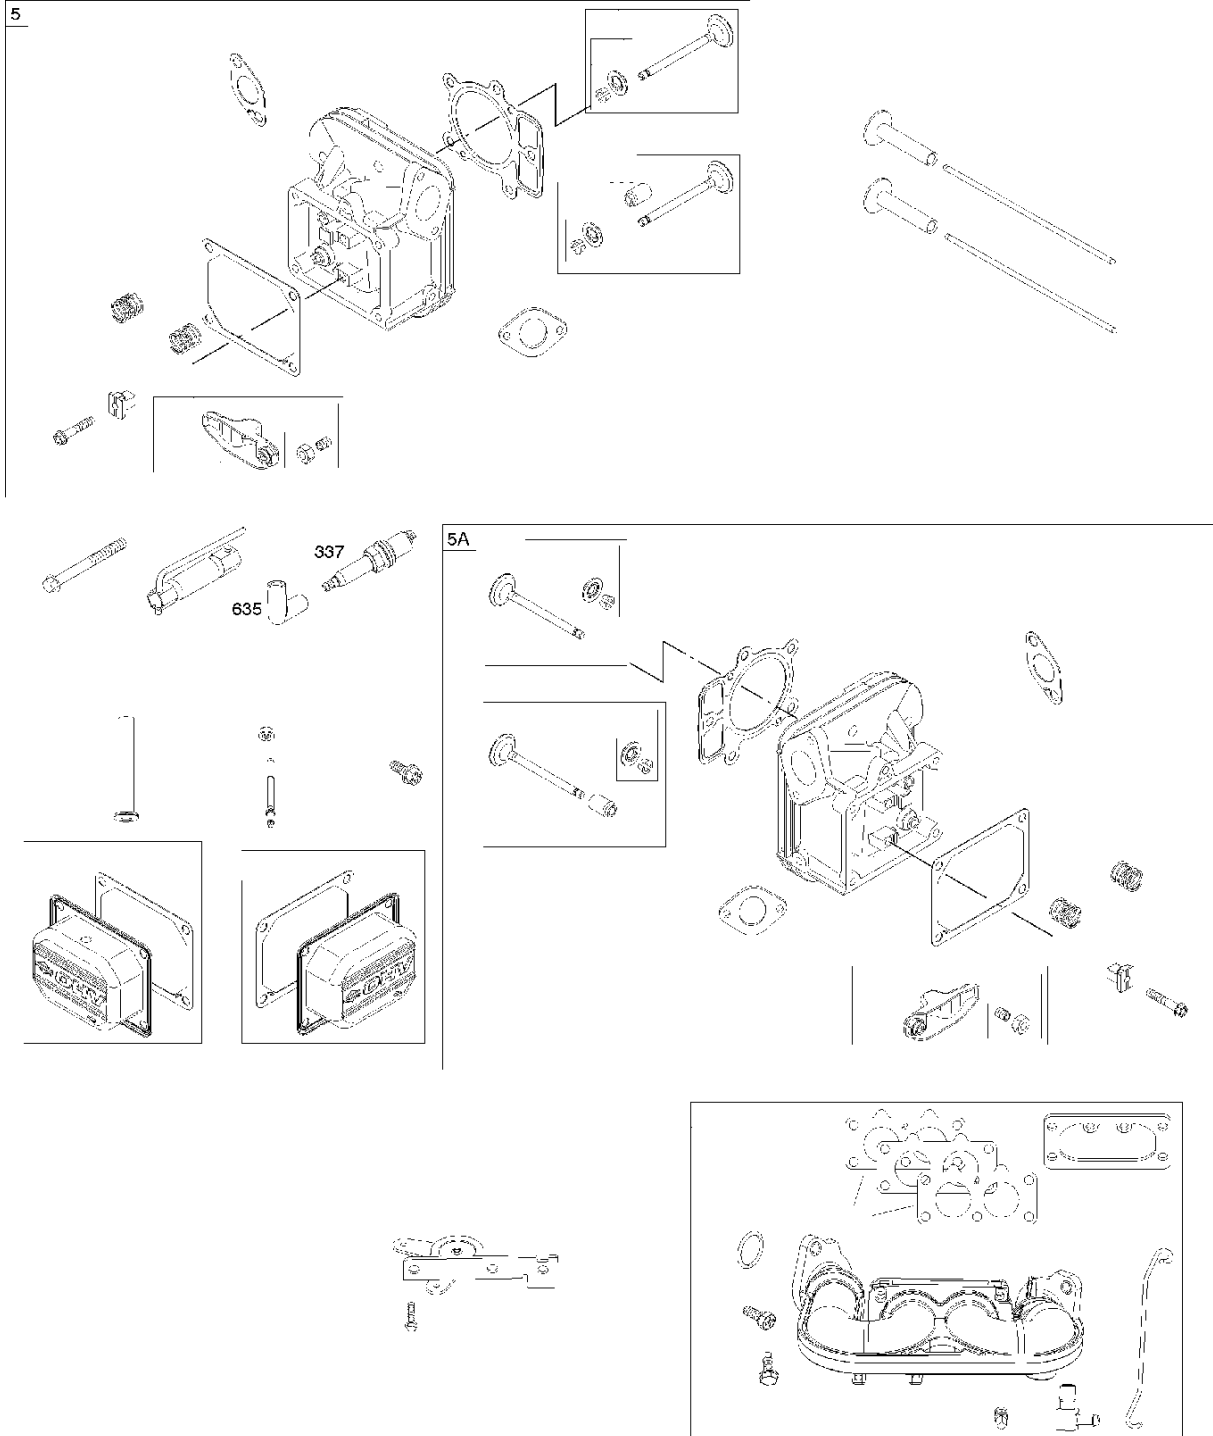

WARNING LABEL

REQUIRED when replacing parts with warning labels affixed.

WARNING LABEL

REQUIRED when replacing parts with warning labels affixed.

EMISSIONS LABEL

REPAIR MANUAL

Cylinder

BRIGGS & STRATTON ENGINES, 40S8770010G1, 2017-01

Ref	Part No	Description	Remark	QTY KIT
24	582 28 90-90	WOODRUFF KEY	222698S	1
25	585 44 93-01	PISTON	793647	1
29	585 44 94-01	CONNECTION ROD	796209	1
46	582 28 87-28	SHAFT	797242	1
N/A	589 66 98-12	KEY	Flywheel, Workshop package, 4181	10
N/A	589 66 98-07	KEY	Flywheel, Workshop package, 4144	50