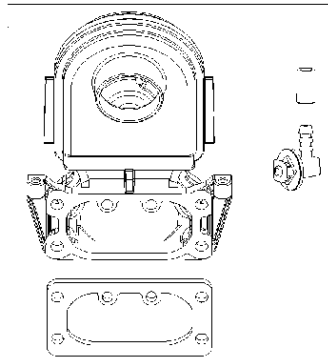

SPARE PARTS LIST

ENGINES & TRANSMISSIONS

BRIGGS & STRATTON ENGINES,
40S8770010G1, 2017-01

Air filter

BRIGGS & STRATTON ENGINES, 40S8770010G1, 2017-01

Ref	Part No	Description	Remark	QTY KIT
291	582 31 28-64	THERMOSTAT	592581	1
445	585 44 99-01	AIR FILTER	593240	1

125

Carburetor

BRIGGS & STRATTON ENGINES, 40S8770010G1, 2017-01

Ref	Part No	Description	Remark	QTY KIT
125	582 28 75-98	CARBURETTOR	796997	1
187	576 92 09-01	FUEL HOSE	791766	1
240	582 28 83-41	FUEL FILTER	695666	1
387	585 40 14-01	FUEL PUMP	808656	1

Controls

BRIGGS & STRATTON ENGINES, 40S8770010G1, 2017-01

Ref	Part No	Description	Remark	QTY KIT
309	588 90 35-01	STARTER	590476	1
333	587 24 80-01	ARMATURE	592846	1
474	589 66 98-18	ALTERNATOR	592830	1
501	589 66 98-36	REGULATOR	593490	1
635	582 31 35-85	SPARK PLUG CAP	66538S	1
851	584 96 04-01	SPARK PLUG CAP	493880S	1