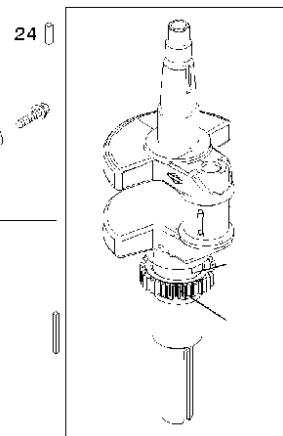

125

Carburetor

BRIGGS & STRATTON ENGINES, 40S8770010G1, 2017-01

Ref	Part No	Description	Remark	QTY KIT
125	582 28 75-98	CARBURETTOR	796997	1
187	576 92 09-01	FUEL HOSE	791766	1
240	582 28 83-41	FUEL FILTER	695666	1
387	585 40 14-01	FUEL PUMP	808656	1

WARNING LABEL

REQUIRED when replacing parts with warning labels affixed.

WARNING LABEL

REQUIRED when replacing parts with warning labels affixed.

EMISSIONS LABEL

REPAIR MANUAL

Cylinder

BRIGGS & STRATTON ENGINES, 40S8770010G1, 2017-01

Ref	Part No	Description	Remark	QTY KIT
24	582 28 90-90	WOODRUFF KEY	222698S	1
25	585 44 93-01	PISTON	793647	1
29	585 44 94-01	CONNECTION ROD	796209	1
46	582 28 87-28	SHAFT	797242	1
N/A	589 66 98-12	KEY	Flywheel, Workshop package, 4181	10
N/A	589 66 98-07	KEY	Flywheel, Workshop package, 4144	50

Cylinder cover

BRIGGS & STRATTON ENGINES, 40S8770010G1, 2017-01

Ref	Part No	Description	Remark	QTY KIT
5	585 44 91-01	CYLINDER HEAD	796231	1
5A	585 44 92-01	CYLINDER HEAD	796232	1
337	589 66 98-70	SPARK PLUG	793541	1
635	582 31 35-85	SPARK PLUG CAP	66538S	1