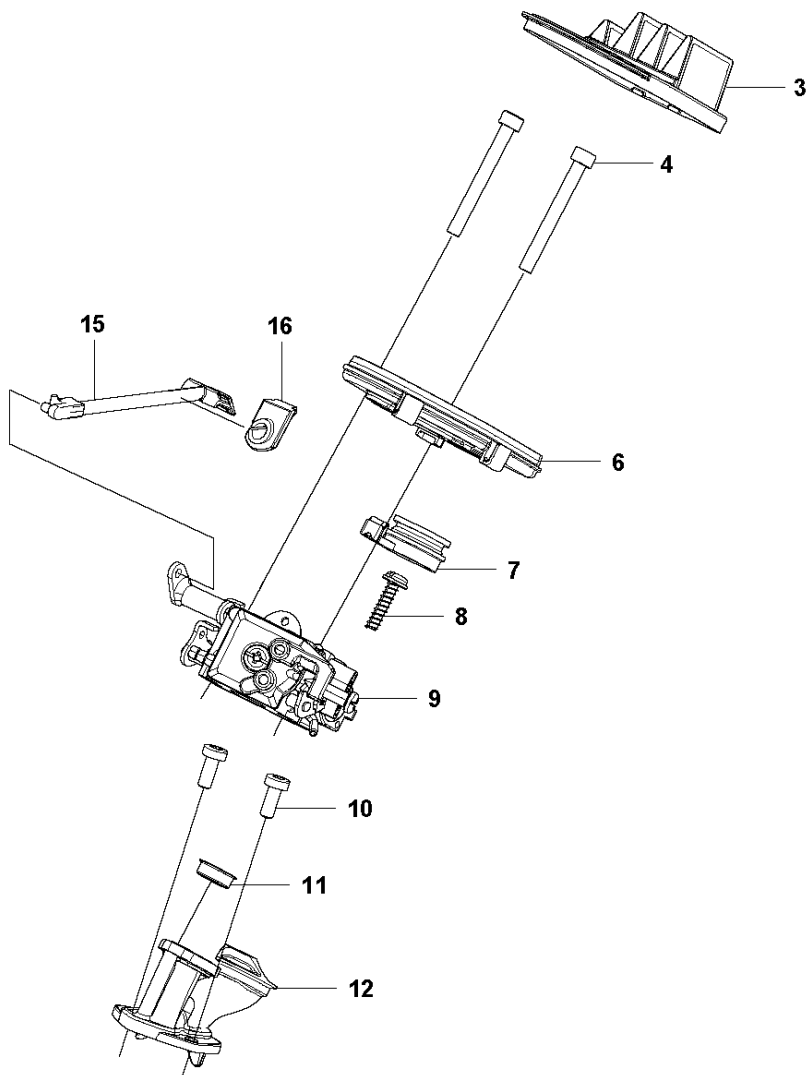

G 439
CARBURETOR & AIR FILTER

CARBURETOR & AIR FILTER

439, 2017-12

Ref	Part No	Description	Remark	QTY KIT
1	577 43 37-01	KNOB		1
2	579 31 20-01	AIR FILTER COVER		1
3	579 30 89-01	AIR FILTER		1
4	522 63 87-01	BOLT		2
6	579 30 85-01	AIR FILTER BOTTOM		1
7	527 67 51-01	SEAL		1
8	521 51 81-01	SCREW		1
9	579 30 80-01	CARBURETTOR	For EU/US only	1
9	579 58 86-01	CARBURETTOR	For JAPAN only	1
10	522 63 85-01	BOLT		2
11	581 89 78-01	RING		1
12	587 13 94-01	INLET PIPE	s/n frpm 20174300651	1
15	579 30 83-01	CHOKE ROD		1
16	579 30 84-01	GROMMET		1