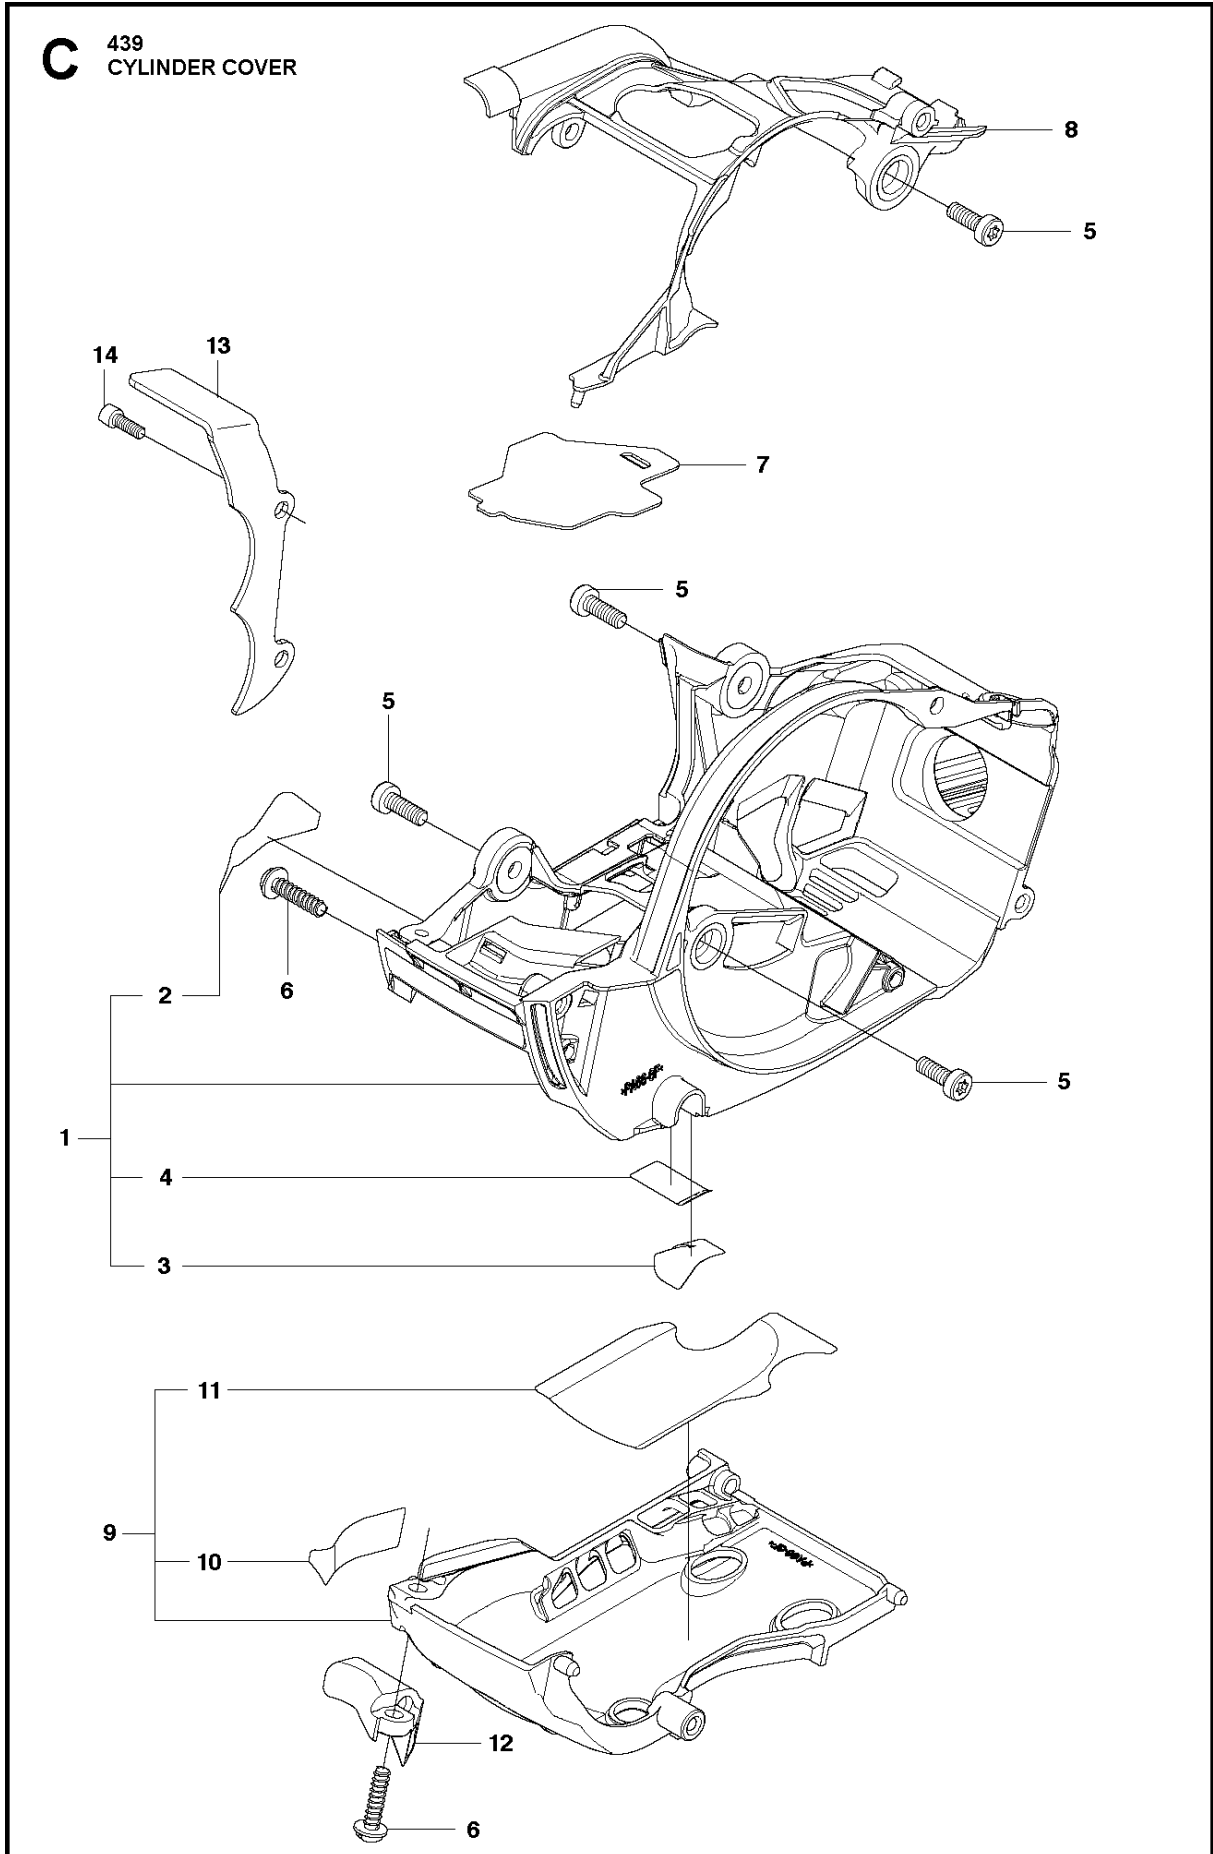

SPARE PARTS LIST

CHAIN SAWS

439, 2017-12

Q 439
ACCESSORIES

ACCESSORIES

439, 2017-12

Ref	Part No	Description	Remark	QTY KIT
1	521 53 29-01	WRENCH		1
2	505 38 13-07	SOCKET WRENCH		1

P1 439
CARBURETOR

CHAIN BRAKE

439, 2017-12

Ref	Part No	Description	Remark	QTY KIT
1	585 13 50-01	CLUTCH COVER ASSY		1
2	513 63 79-01	GEAR		1
3	513 73 07-01	SCREW		1
4	513 70 14-01	NUT		1
5	522 64 33-01	PLATE		1
6	516 82 72-01	SCREW		5
7	522 64 32-01	SPRING		1
8	516 96 75-01	SCREW		1
9	516 96 76-01	SPACER INNER		1
10	516 96 78-01	SPACER		1
11	516 96 74-01	RETURN SPRING		1
12	521 02 54-01	WASHER		1
13	514 18 39-01	NUT		1
14	527 75 22-01	WEIGHT		1
15	516 98 84-01	SPRING		1
16	579 31 05-01	HAND GUARD		1
17	513 80 73-01	ROLLER		1
18	513 80 66-01	LEVER C		1
19	516 82 56-01	ARM		1
20	513 75 88-01	SPRING		1
21	521 07 54-01	ROLLER		1
22	522 01 54-01	COVER		1
23	580 88 59-01	BRAKE BAND		1
24	523 08 06-01	PROTECTION		1
25	503 22 00-01	HEXAGON NUT		1
26	522 63 52-01	LABEL.COVER		1

B 439
CLUTCH & OIL PUMP

CLUTCH & OIL PUMP

439, 2017-12

Ref	Part No	Description	Remark	QTY KIT
1	521 55 74-01	CLUTCH-ASSY		1
2	521 55 75-01	SPRING		3
3	512 42 34-01	PLATE		1
4	512 48 92-01	DRUM		1
5	514 18 33-01	BEARING		1
6	505 05 31-01	WORM		1
7	521 58 60-01	OIL PUMP		1
8	522 00 58-01	COVER		1
9	521 79 26-01	PIPE OUT COMP		1
10	522 64 36-01	PIPE IN COMP		1
11	527 67 23-01	FILTER		1
12	527 67 21-01	PIPE,OIL FILTER		1
13	516 95 03-01	JOINT		1
14	521 58 00-01	FILTER		1
15	529 25 17-01	PIPE		1
16	516 82 94-01	SCREW		2
17	521 51 62-01	BOLT		1
18	505 05 33-01	WASHER		1

Ref	Part No	Description	Remark	QTY KIT
1	576 44 97-01	CRANKSHAFT		1
2	513 74 63-01	BEARING		2
3	522 63 91-01	SEAL		1
4	504 12 10-01	SNAP RING		1
5	522 63 92-01	SEAL		1
6	513 75 24-01	WASHER		2
7	505 29 73-01	BEARING		1