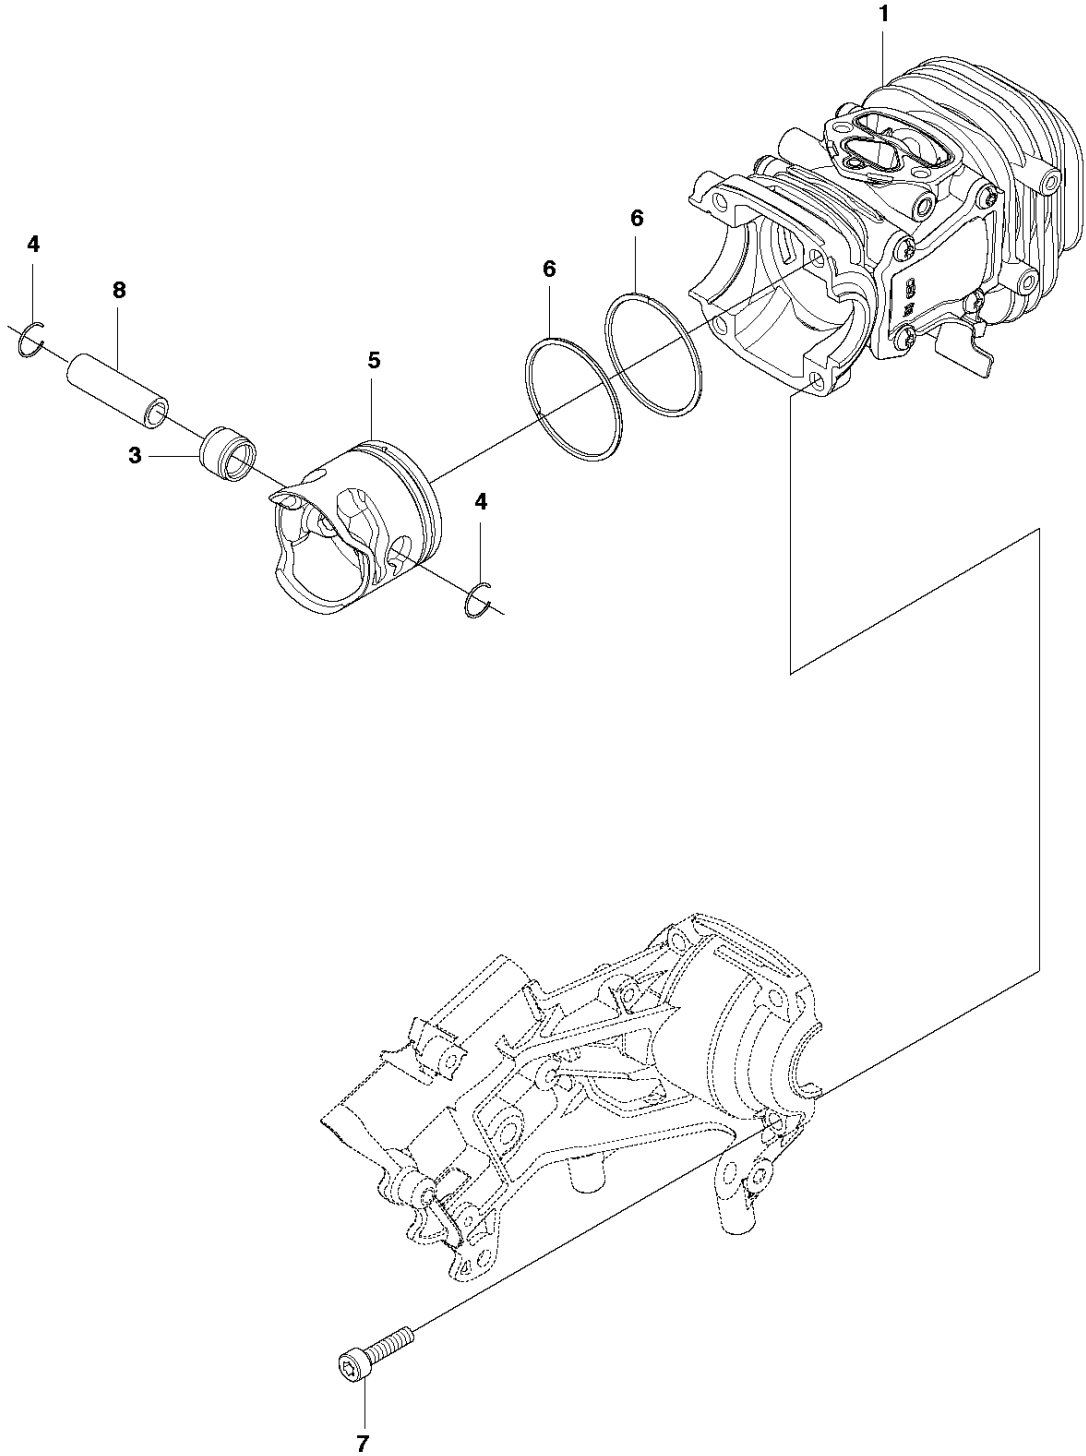

D 439
CYLINDER & PISTON

CYLINDER PISTON

439, 2017-12

Ref	Part No	Description	Remark	QTY KIT
1	522 64 03-01	CYLINDER ASSY		1
3	505 29 73-01	BEARING		1
4	516 28 30-01	RING		2
5	522 64 25-01	PISTON		1
6	513 28 49-01	RING		2
7	504 11 43-01	SCREW		4
8	522 63 93-01	PIN		1