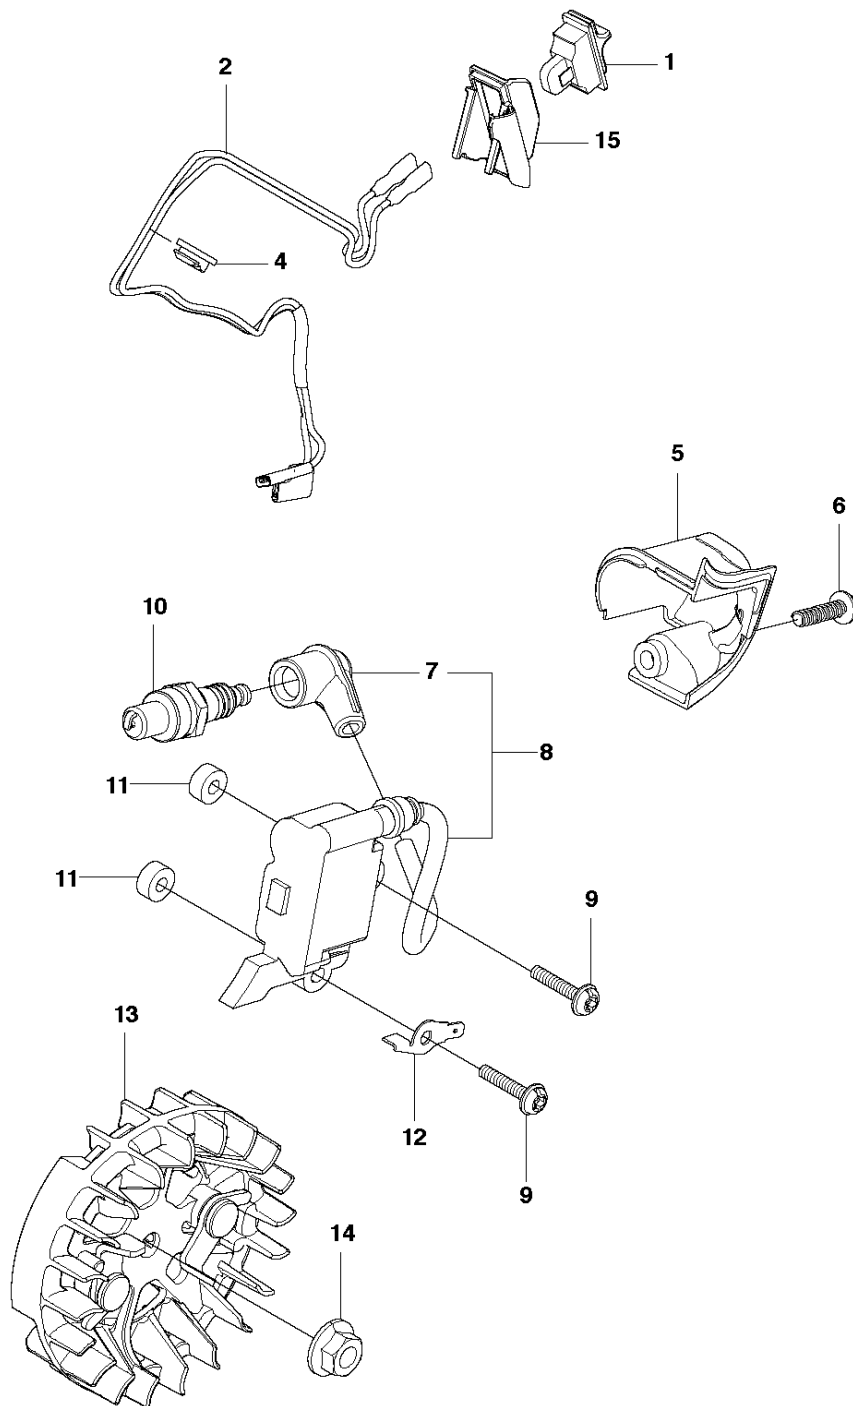

M 439
IGNITION SYSTEM

IGNITION SYSTEM

439, 2017-12

Ref	Part No	Description	Remark	QTY KIT
1	522 79 82-02	STOP SWITCH		1
2	585 14 29-01	WIRING ASSY		1
4	522 64 43-01	GROMMET		1
5	585 51 79-02	COVER		1
6	521 51 81-01	SCREW		1
7	523 08 28-01	HUB CAP		1
8	584 40 37-01	IGNITION COIL ASSY		1
9	585 70 29-01	BOLT		2
10	521 23 35-01	PLUG		1
11	505 04 34-01	SPACER		2
12	522 64 44-01	TERMINAL		1
13	581 97 20-01	FLYWHEEL ASSY		1
14	516 43 74-01	NUT		1
15	579 30 94-01	BRACKET		1