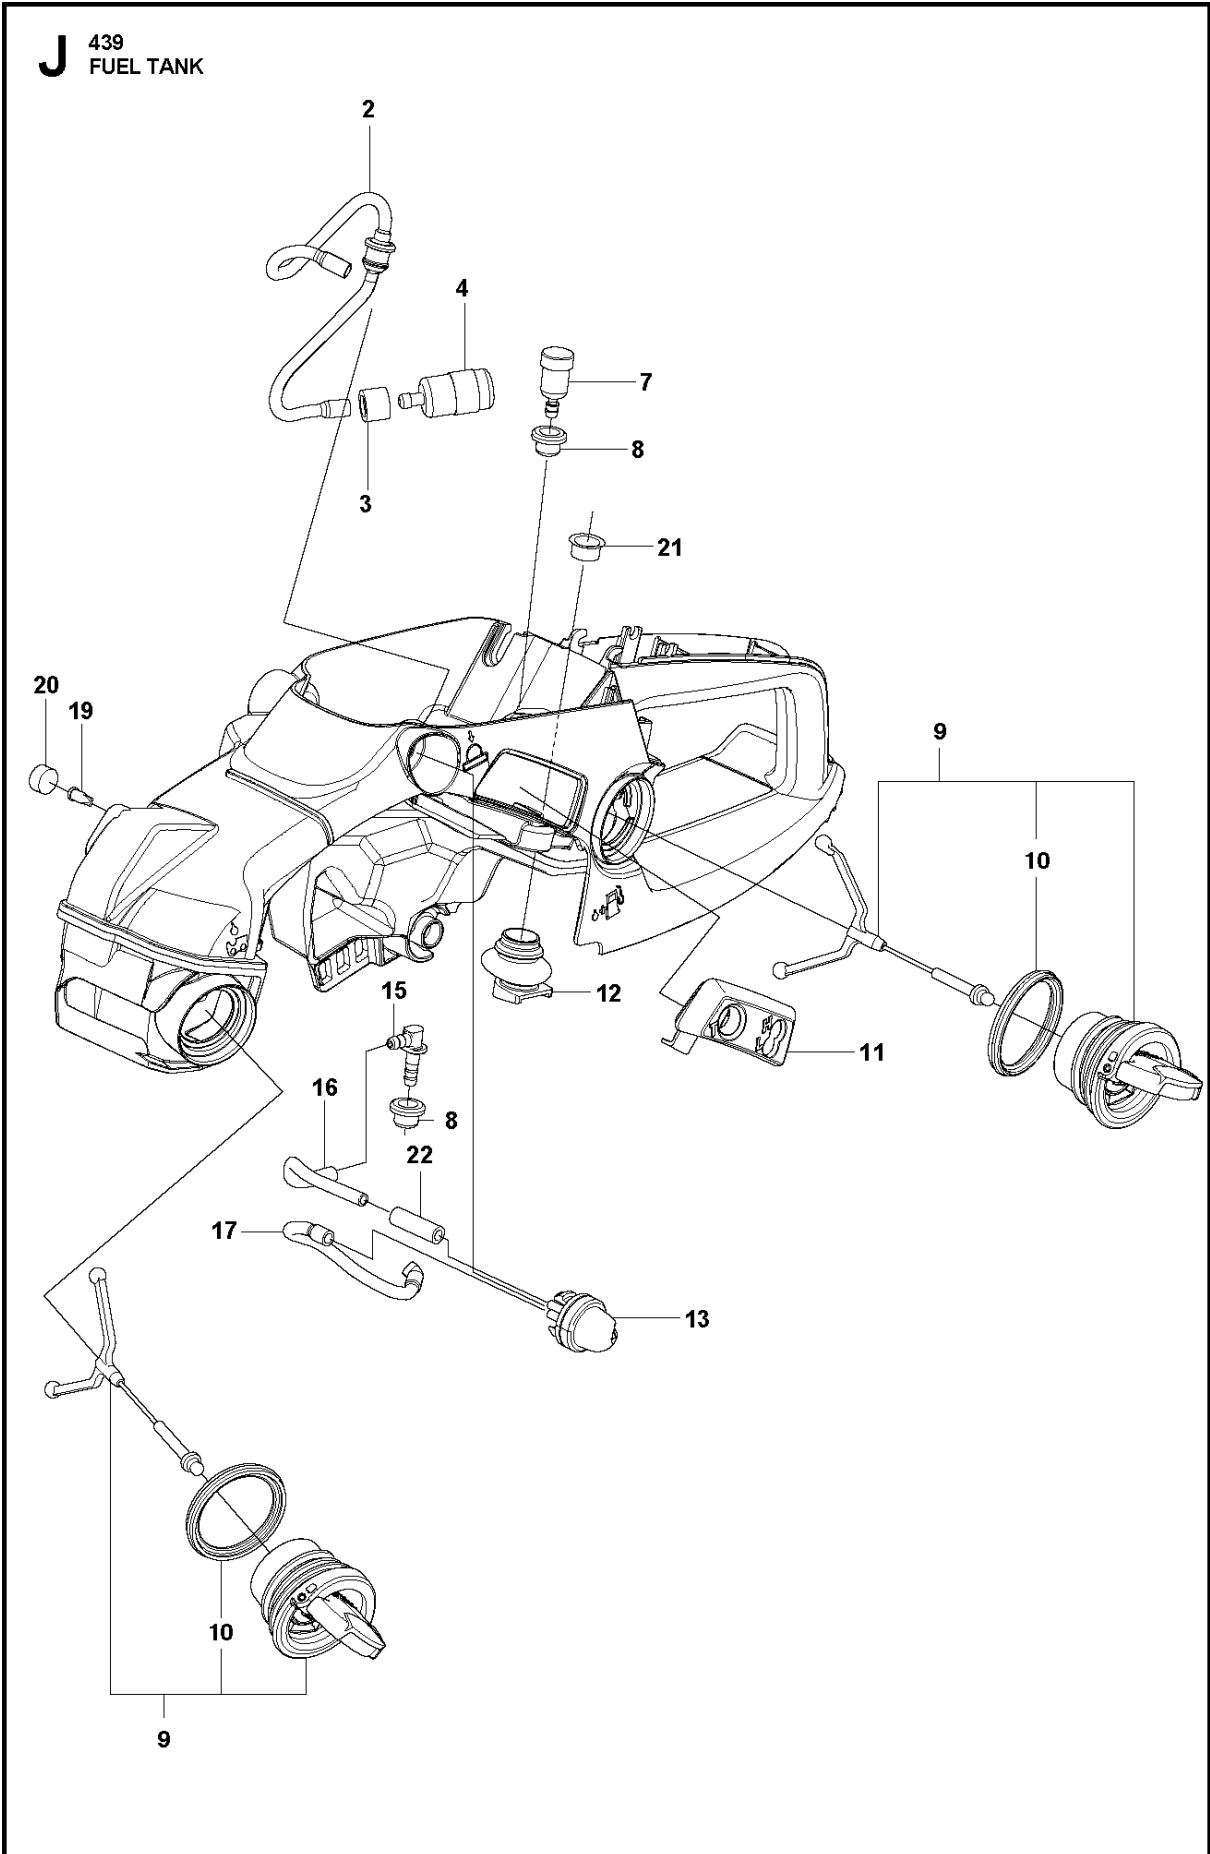

FUEL TANK

439, 2017-12

Ref	Part No	Description	Remark	QTY KIT
2	587 41 84-01	FUEL HOSE ASSY	For EU/JAPAN only	1
2	579 31 24-01	FUEL HOSE ASSY	For US/CAN only	1
3	513 75 08-01	COLLAR		1
4	575 96 07-01	FILTER		1
7	513 75 15-01	BREATHER		1
8	514 20 14-01	GROMMET		2
9	577 87 86-03	TANK CAP ASSY		2
10	589 24 13-01	GASKET		2
11	579 30 92-01	GROMMET	For EU/US only	1
11	579 34 27-01	GROMMET	For JAPAN only	1
12	522 64 71-01	PIPE.AIR		1
13	513 78 93-01	PUMP		1
15	521 05 54-01	ELBOW		1
16	581 79 83-01	FUEL HOSE		1
17	510 92 06-01	PIPE		1
19	516 96 19-01	BREATHER		1
20	516 94 81-01	SEAL		1
21	581 73 61-01	GUIDE		1
22	585 14 16-01	TUBE		1