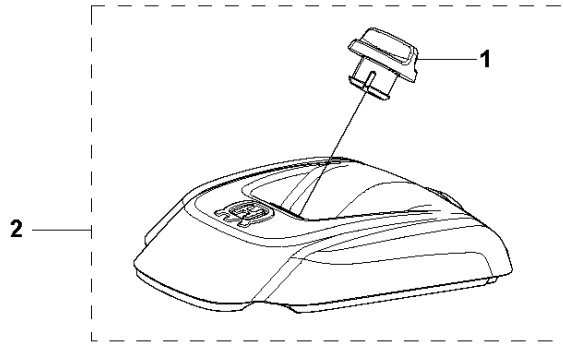

G 439
CARBURETOR & AIR FILTER

CARBURETOR & AIR FILTER

439, 2017-12

Ref	Part No	Description	Remark	QTY KIT
1	577 43 37-01	KNOB		1
2	579 31 20-01	AIR FILTER COVER		1
3	579 30 89-01	AIR FILTER		1
4	522 63 87-01	BOLT		2
6	579 30 85-01	AIR FILTER BOTTOM		1
7	527 67 51-01	SEAL		1
8	521 51 81-01	SCREW		1
9	579 30 80-01	CARBURETTOR	For EU/US only	1
9	579 58 86-01	CARBURETTOR	For JAPAN only	1
10	522 63 85-01	BOLT		2
11	581 89 78-01	RING		1
12	587 13 94-01	INLET PIPE	s/n frpm 20174300651	1
15	579 30 83-01	CHOKE ROD		1
16	579 30 84-01	GROMMET		1