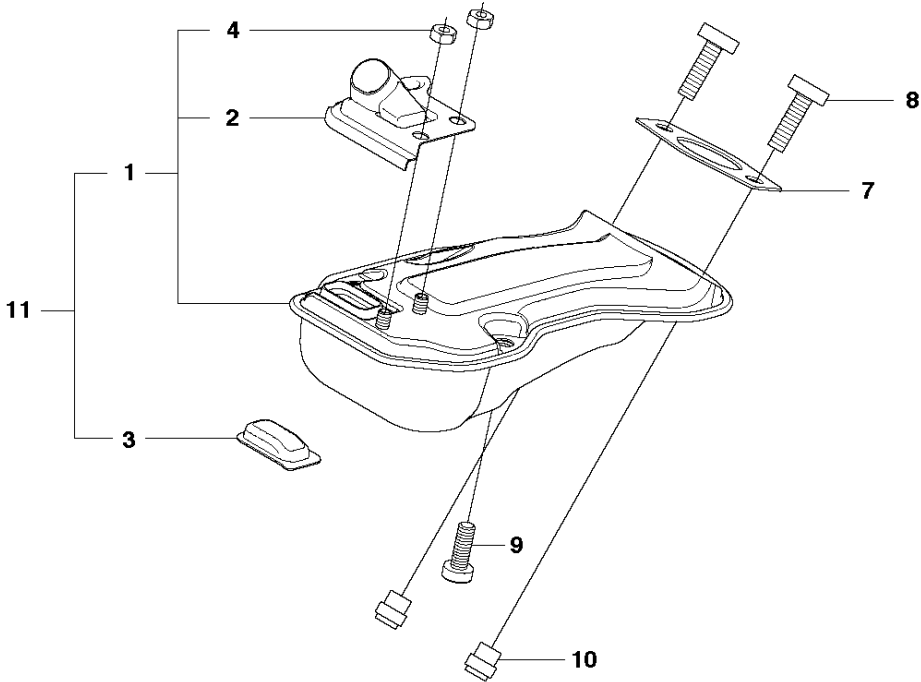

F 439
MUFFLER

MUFFLER

439, 2017-12

Ref	Part No	Description	Remark	QTY	KIT
1	585 04 41-01	MUFFLER ASSY	For EU/JAPAN only	1	11
2	574 38 14-01	GUIDE	Muffler guide	1	1
3	527 68 26-01	ARRESTER		1	11
4	510 48 58-01	NUT	Nut	2	1
5	522 00 45-01	PIPE.EXHAUST	Exhaust pipe	1	
6	516 80 88-01	SCREW	Screw	1	
7	521 79 20-01	GASKET	Gasket	1	
8	522 63 88-01	BOLT	Bolt	2	
9	521 51 62-01	BOLT	Screw	2	
10	516 96 09-01	NUT	Nut	2	
11	577 74 20-01	MUFFLER ASSY	For US/CAN only	1