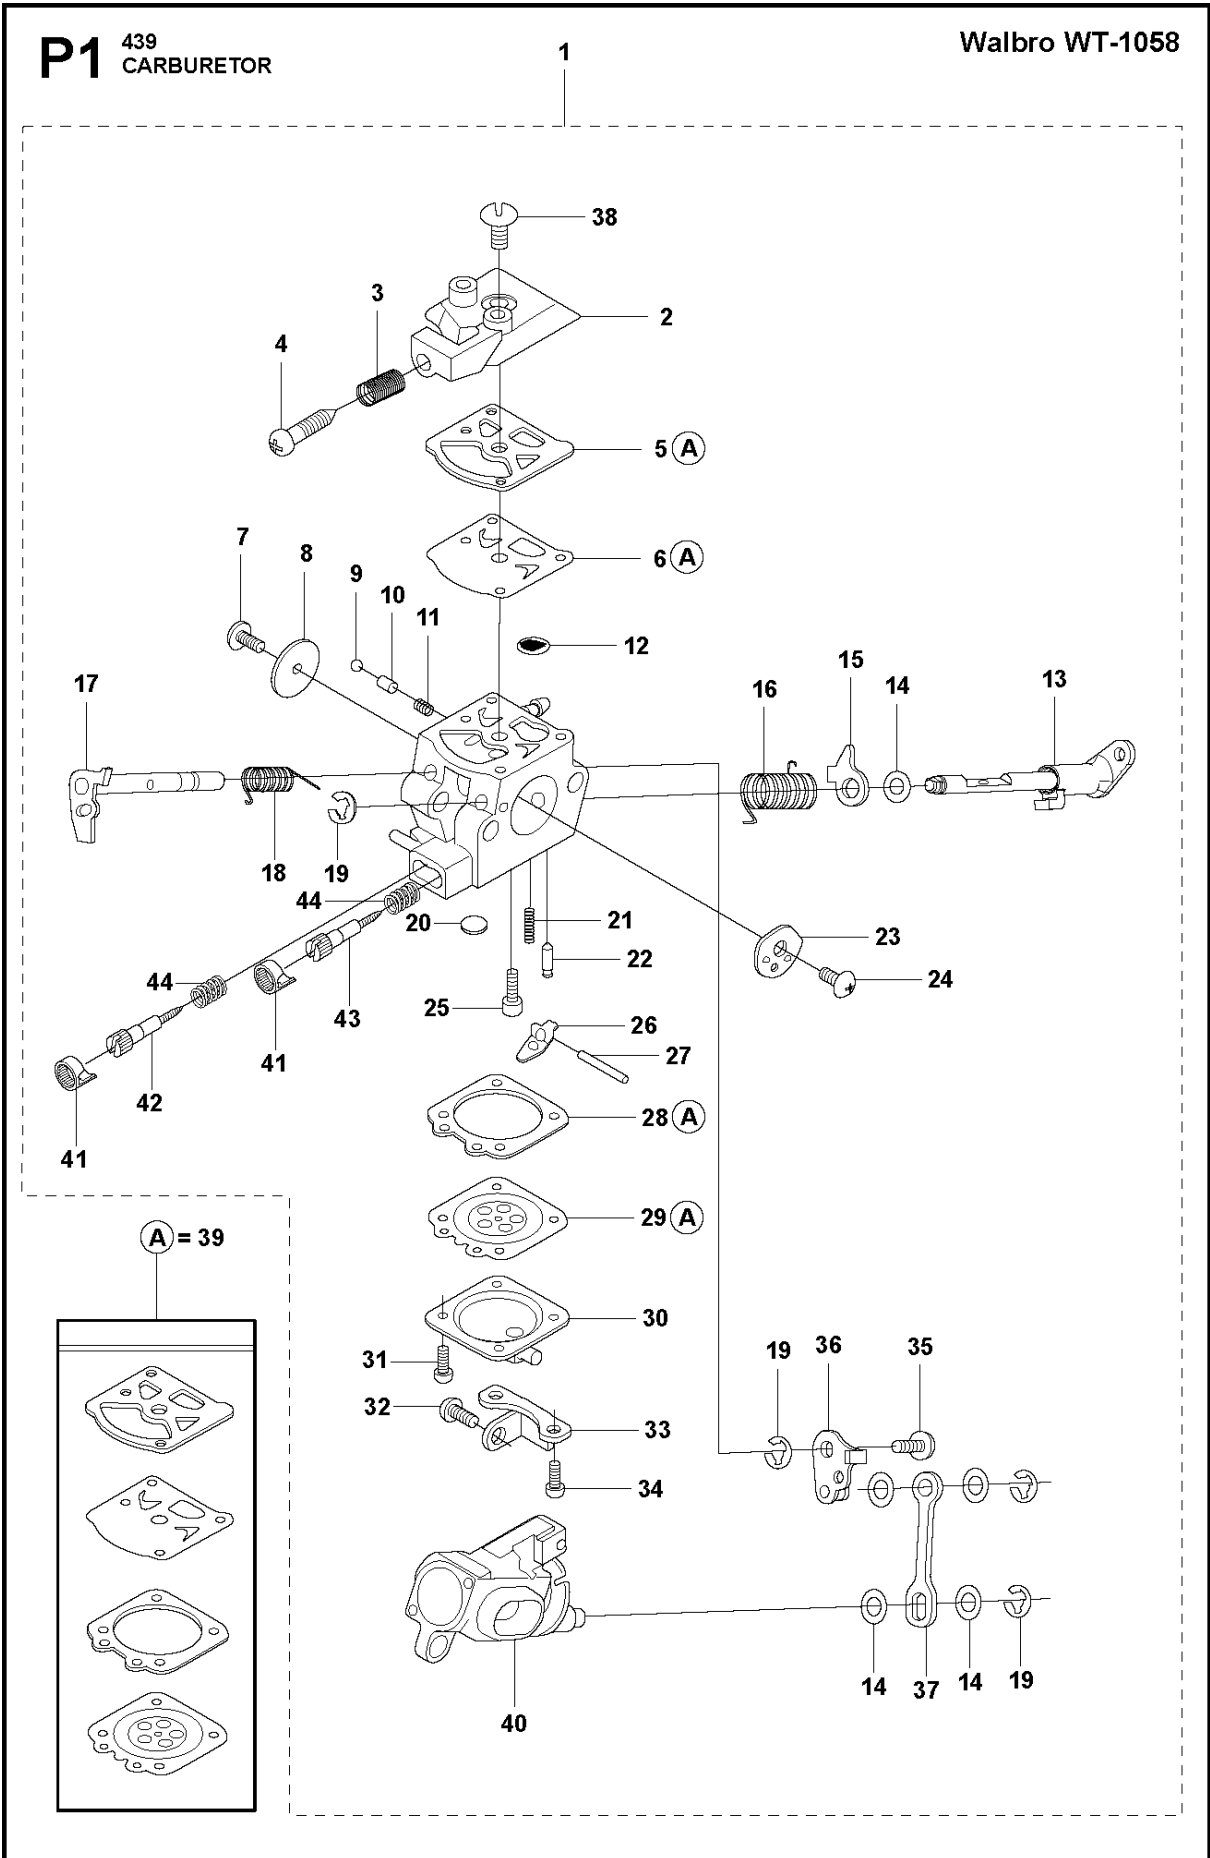

SPARE PARTS LIST

CHAIN SAWS

439, 2017-12

Q 439
ACCESSORIES

ACCESSORIES

439, 2017-12

Ref	Part No	Description	Remark	QTY KIT
1	521 53 29-01	WRENCH		1
2	505 38 13-07	SOCKET WRENCH		1

P1 439
CARBURETOR

Walbro WT-1058

CARBURETOR

439, 2017-12

Ref	Part No	Description	Remark	QTY KIT
1	579 30 80-01	CARBURETTOR	For EU/US only	1
2	521 57 56-01	COVER		1
3	521 06 63-01	SPRING		1
4	516 77 83-01	SCREW		1
5	520 95 48-01	GASKET		1
6	584 97 78-01	DIAPHRAGM PUMP		1
7	520 75 98-01	SCREW		1
8	520 97 86-01	VALVE		1
9	516 93 60-01	BALL		1
10	516 93 59-01	PISTON		1
11	505 05 79-01	SPRING		1
12	520 95 70-01	SCREEN		1
13	579 30 82-01	SHAFT ASSY		1
14	516 52 42-01	WASHER		5
15	521 58 11-01	LEVER		1
16	521 58 01-01	SPRING		1
17	522 64 62-01	SHAFT ASSY		1
18	516 84 39-01	SPRING		1
19	505 05 65-01	RING		4
20	516 34 29-01	PLUG		1
21	516 98 00-01	SPRING		1
22	521 08 54-01	VALVE.INLET		1
23	516 95 69-01	CHOKE VALVE		1
24	520 75 98-01	SCREW		1
25	520 97 73-01	SCREW		1
26	520 97 72-01	LEVER		1
27	520 97 74-01	PIN		1
28	516 97 21-01	GASKET		1
29	505 30 68-01	DIAPHRAGM		1
30	522 64 60-01	COVER		1
31	520 97 88-01	SCREW ASSY		2
32	522 64 61-01	SCREW		1
33	579 23 64-01	BRACKET		1
34	522 64 56-01	SCREW ASSY		2
35	520 75 98-01	SCREW		1
36	579 30 81-01	LINK ASSY		1
37	522 64 64-01	ROD.LINK		1
38	520 97 63-01	SCREW		1
39	585 59 74-01	GASKET KIT		1
40	579 23 63-01	BODY		1
41	578 91 30-01	CAP		2
42	585 66 01-01	NEEDLE		1
43	578 91 31-01	NEEDLE		1
44	578 91 28-01	SPRING		2