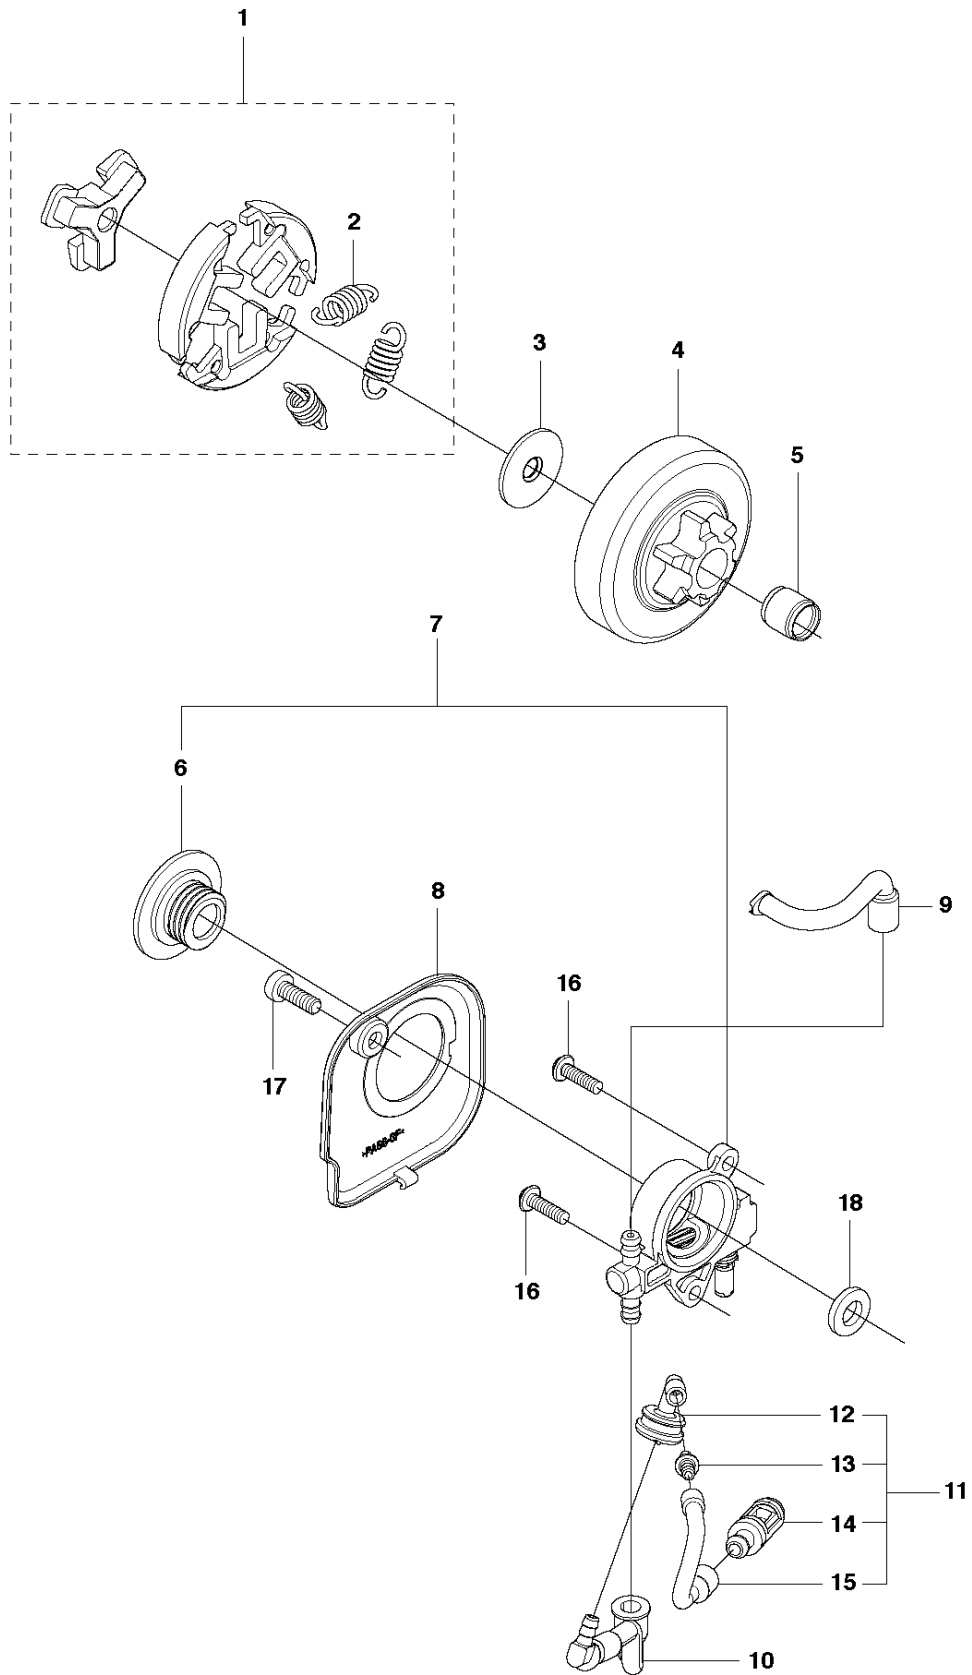

B 439
CLUTCH & OIL PUMP

CLUTCH & OIL PUMP

439, 2017-12

Ref	Part No	Description	Remark	QTY KIT
1	521 55 74-01	CLUTCH-ASSY		1
2	521 55 75-01	SPRING		3
3	512 42 34-01	PLATE		1
4	512 48 92-01	DRUM		1
5	514 18 33-01	BEARING		1
6	505 05 31-01	WORM		1
7	521 58 60-01	OIL PUMP		1
8	522 00 58-01	COVER		1
9	521 79 26-01	PIPE OUT COMP		1
10	522 64 36-01	PIPE IN COMP		1
11	527 67 23-01	FILTER		1
12	527 67 21-01	PIPE,OIL FILTER		1
13	516 95 03-01	JOINT		1
14	521 58 00-01	FILTER		1
15	529 25 17-01	PIPE		1
16	516 82 94-01	SCREW		2
17	521 51 62-01	BOLT		1
18	505 05 33-01	WASHER		1