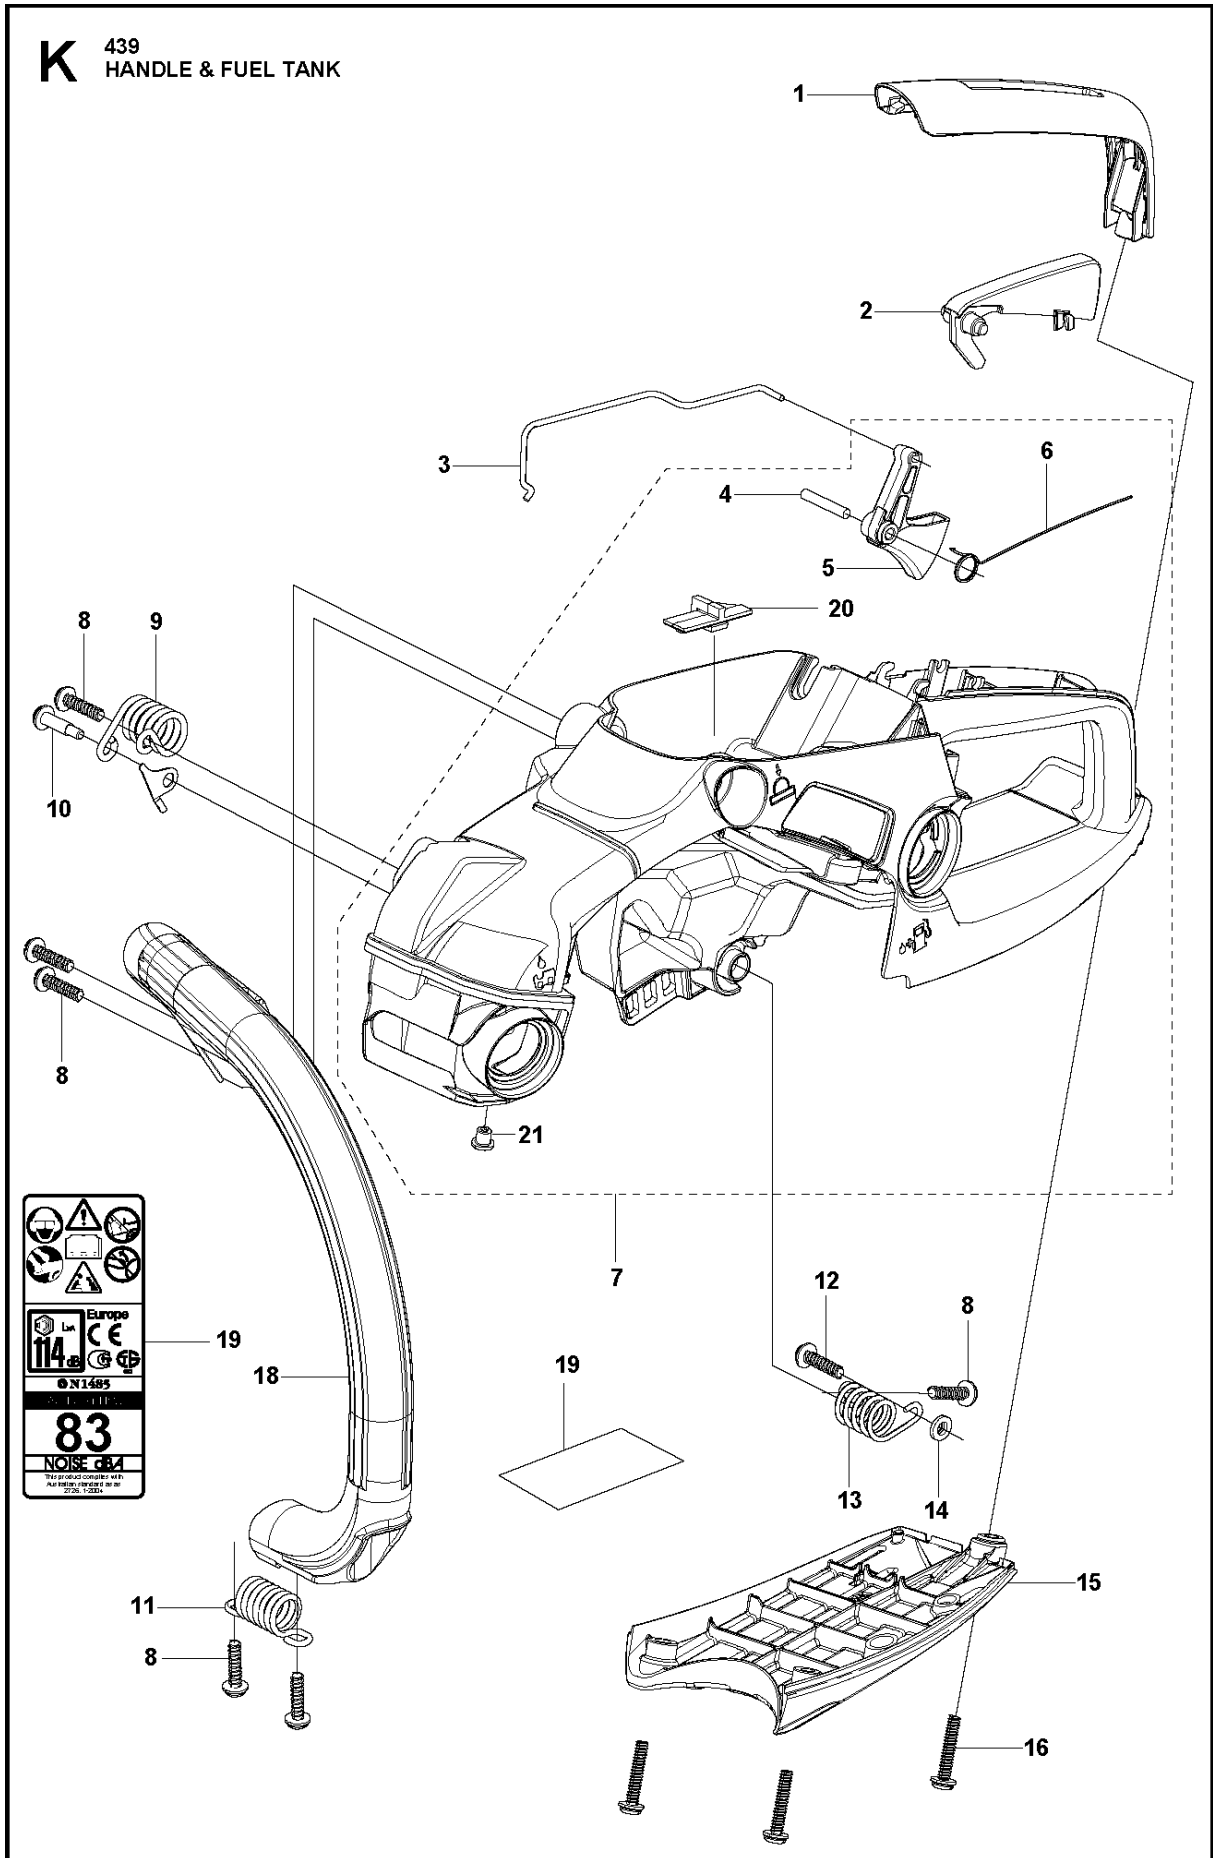

K 439
HANDLE & FUEL TANK

19

Europe Lm CE 114 N1485
83 NOISE dB(A)
THIS PRODUCT COMPLIES WITH THE RELEVANT EUROPEAN DIRECTIVES 2006/105/EC

Ref	Part No	Description	Remark	QTY KIT
1	579 31 16-01	COVER		1
2	522 01 70-01	ARM		1
3	579 31 15-01	THROTTLE ROD		1
4	521 52 24-01	PIN		1
5	581 64 18-01	THROTTLE LEVER		1
6	521 07 89-01	SPRING		1
7	579 31 43-01	HANDLE		1
8	521 51 81-01	SCREW		6
9	579 31 28-01	SPRING		1
10	581 94 51-01	SCREW		1
11	583 83 29-01	SPRING		1
12	521 51 80-01	SCREW		1
13	522 64 24-01	SPRING.PTO		1
14	513 19 23-01	SPACER		1
15	579 31 17-01	COVER		1
16	512 84 81-01	SCREW		3
18	579 31 22-01	FRONT HANDLE		1
19	579 31 34-01	DECAL		1
20	584 89 37-01	GROMMET		1
21	513 73 74-01	GROMMET		1