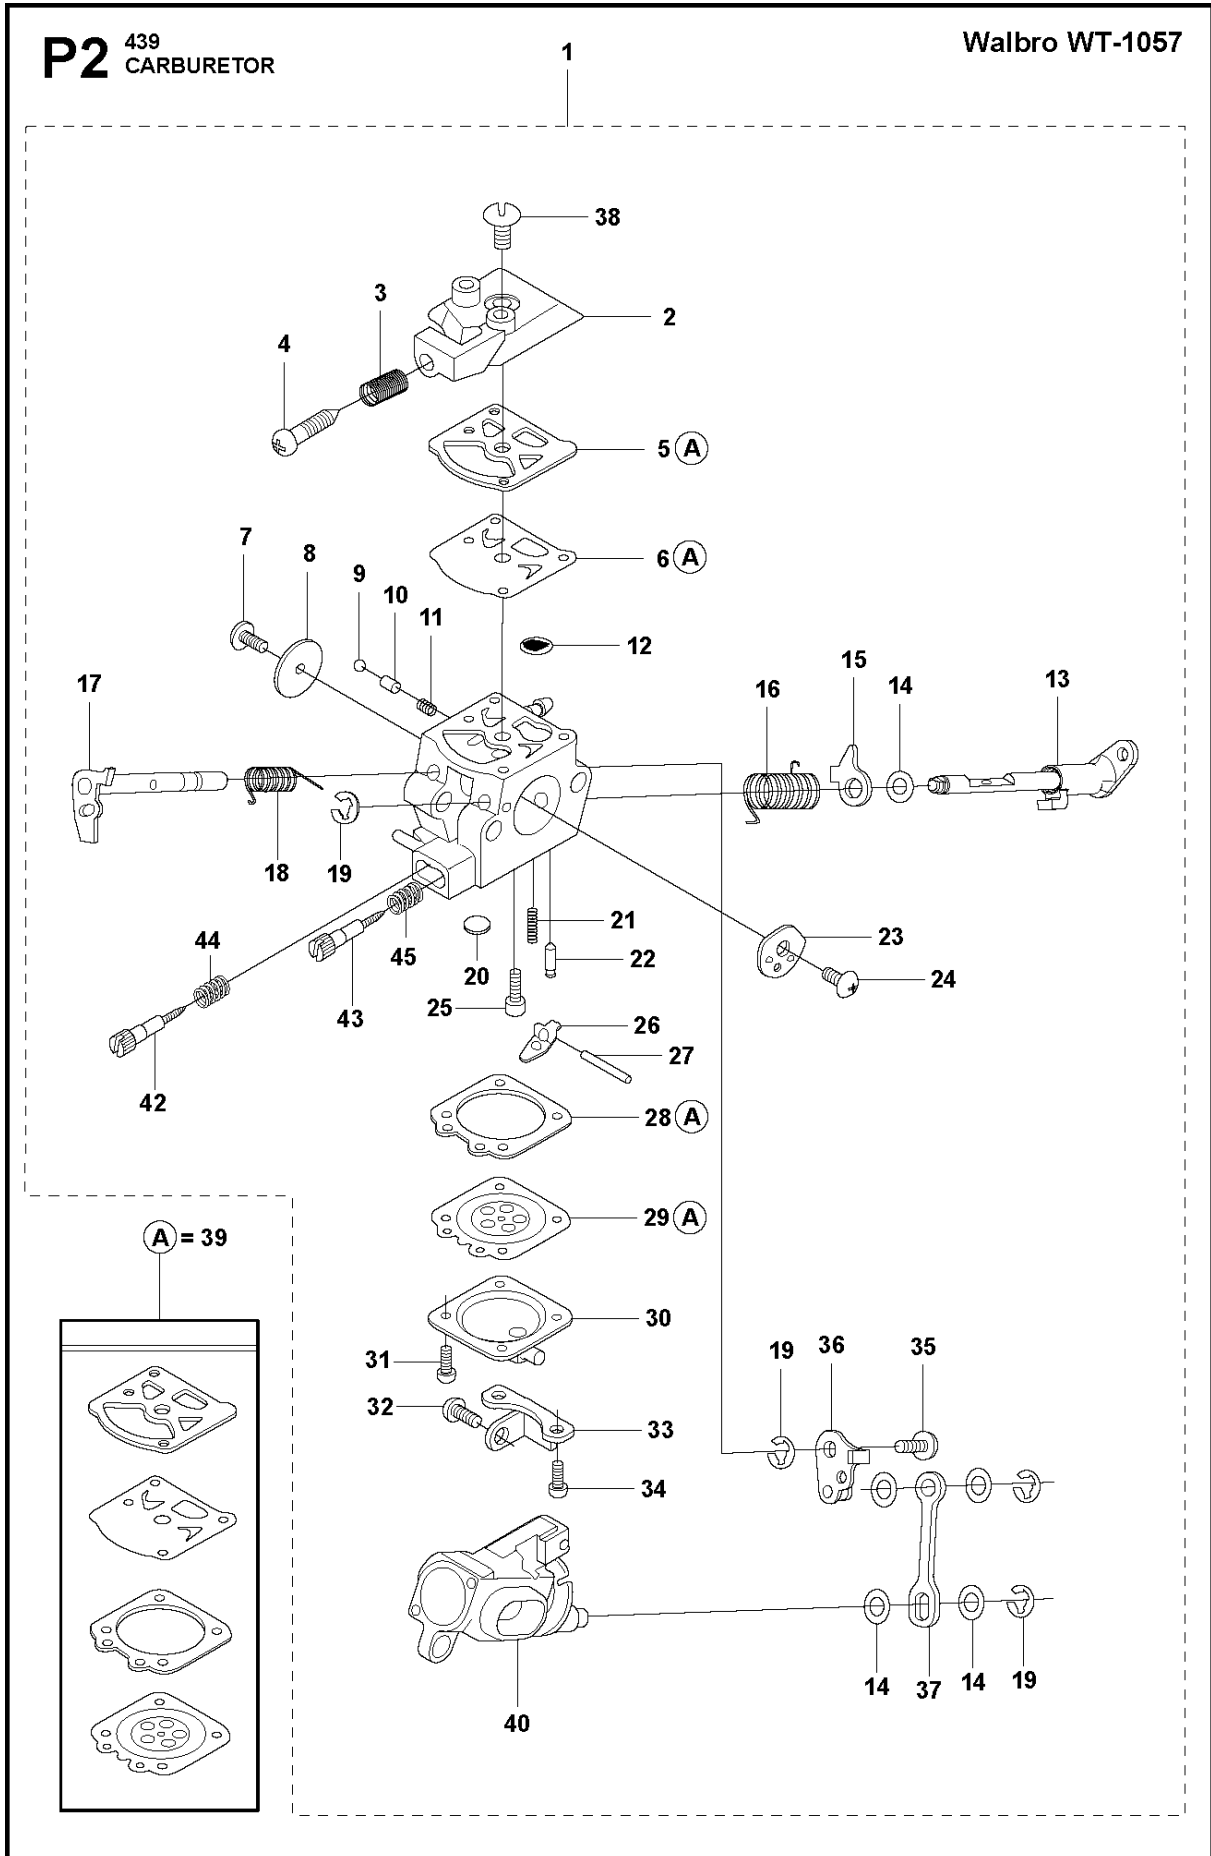

P2 439
CARBURETOR

Walbro WT-1057

CARBURETOR

439, 2017-12

Ref	Part No	Description	Remark	QTY KIT
1	579 58 86-01	CARBURETTOR	For JAPAN only	1
2	521 57 56-01	COVER		1
3	521 06 63-01	SPRING		1
4	516 77 83-01	SCREW		1
5	520 95 48-01	GASKET		1
6	584 97 78-01	DIAPHRAGM PUMP		1
7	520 75 98-01	SCREW		1
8	520 97 86-01	VALVE		1
9	516 93 60-01	BALL		1
10	516 93 59-01	PISTON		1
11	505 05 79-01	SPRING		1
12	520 95 70-01	SCREEN		1
13	579 30 82-01	SHAFT ASSY		1
14	516 52 42-01	WASHER		5
15	521 58 11-01	LEVER		1
16	521 58 01-01	SPRING		1
17	581 12 43-01	SHAFT ASSY		1
18	516 84 39-01	SPRING		1
19	505 05 65-01	RING		4
20	516 34 29-01	PLUG		1
21	516 98 00-01	SPRING		1
22	521 08 54-01	VALVE.INLET		1
23	516 95 69-01	CHOKE VALVE		1
24	520 75 98-01	SCREW		1
25	520 97 73-01	SCREW		1
26	520 97 72-01	LEVER		1
27	520 97 74-01	PIN		1
28	516 97 21-01	GASKET		1
29	520 95 49-01	DIAPHRAGM		1
30	522 64 60-01	COVER		1
31	520 97 88-01	SCREW ASSY		2
32	522 64 61-01	SCREW		1
33	579 23 64-01	BRACKET		1
34	522 64 56-01	SCREW ASSY		2
35	520 75 98-01	SCREW		1
36	579 30 81-01	LINK ASSY		1
37	522 64 64-01	ROD.LINK		1
38	520 97 63-01	SCREW		1
39	527 66 16-01	GASKET KIT		1
40	579 23 63-01	BODY		1
42	521 78 76-01	NEEDLE		1
43	513 89 04-01	NEEDLE		1
44	514 10 38-01	SPRING		2
45	513 30 15-01	SPRING		1