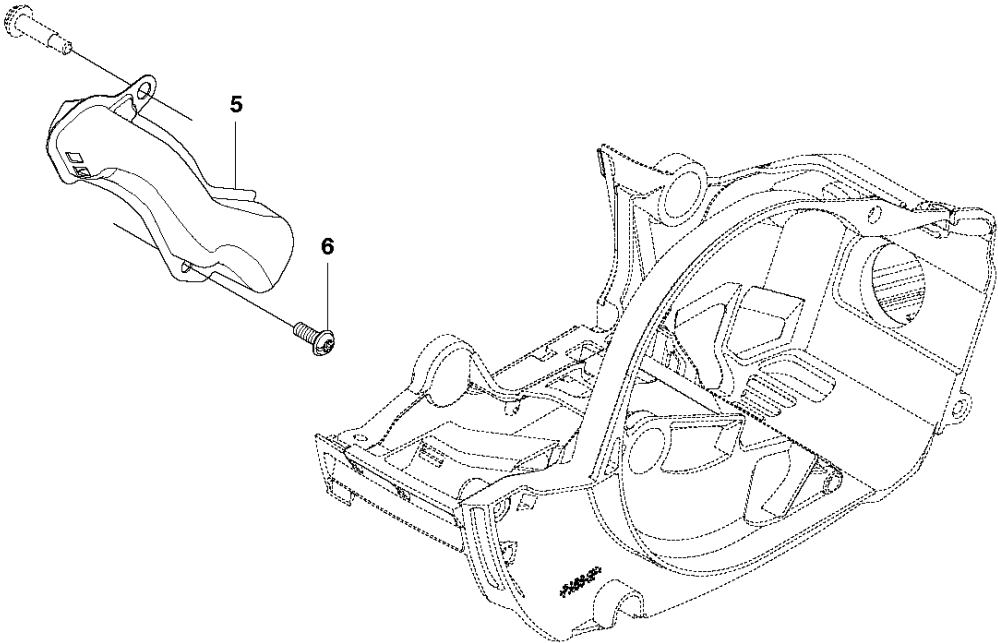

F 439
MUFFLER

MUFFLER

439, 2017-12

Ref	Part No	Description	Remark	QTY	KIT
1	585 04 41-01	MUFFLER ASSY	For EU/JAPAN only	1	11
2	574 38 14-01	GUIDE	Muffler guide	1	1
3	527 68 26-01	ARRESTER		1	11
4	510 48 58-01	NUT	Nut	2	1
5	522 00 45-01	PIPE.EXHAUST	Exhaust pipe	1	
6	516 80 88-01	SCREW	Screw	1	
7	521 79 20-01	GASKET	Gasket	1	
8	522 63 88-01	BOLT	Bolt	2	
9	521 51 62-01	BOLT	Screw	2	
10	516 96 09-01	NUT	Nut	2	
11	577 74 20-01	MUFFLER ASSY	For US/CAN only	1