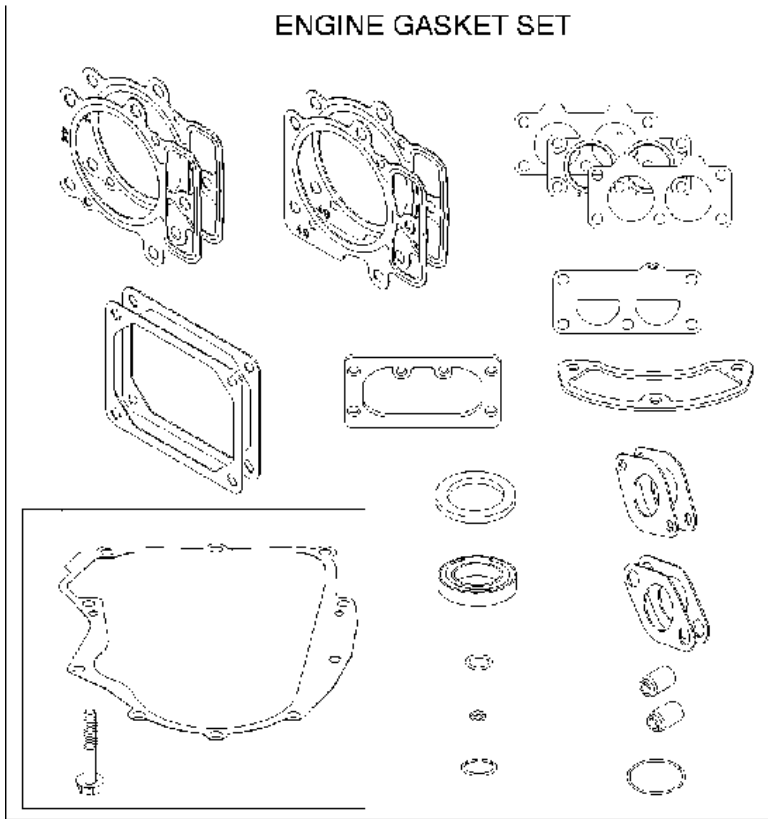

Cylinder

BRIGGS & STRATTON ENGINES, 44S6770019B1, 2017-01

Ref	Part No	Description	Remark	QTY KIT
24	582 28 90-90	WOODRUFF KEY	222698S	1
25	582 31 11-16	PISTON	792023	1
29	585 44 94-01	CONNECTION ROD	796209	1
46	582 28 87-28	SHAFT	797242	1
N/A	589 66 98-12	KEY	Flywheel, Workshop package, 4181	10
N/A	589 66 98-07	KEY	Flywheel, Workshop package, 4144	50

Cylinder cover

BRIGGS & STRATTON ENGINES, 44S6770019B1, 2017-01

Ref	Part No	Description	Remark	QTY KIT
5	585 44 91-01	CYLINDER HEAD	796231	1
5A	585 44 92-01	CYLINDER HEAD	796232	1
337	582 31 23-67	SPARK PLUG CAP	792015	1
635	582 31 35-85	SPARK PLUG CAP	66538S	1