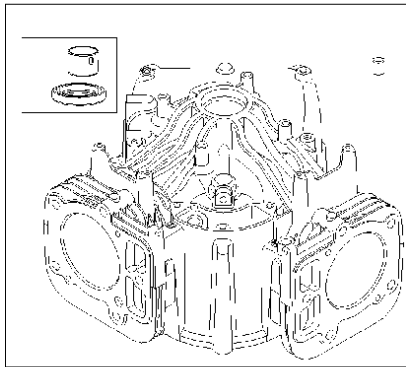

SPARE PARTS LIST

ENGINES & TRANSMISSIONS

BRIGGS & STRATTON ENGINES,
44S6770019B1, 2017-01

Air filter

BRIGGS & STRATTON ENGINES, 44S6770019B1, 2017-01

Ref	Part No	Description	Remark	QTY KIT
291	582 31 28-64	THERMOSTAT	592581	1
445	589 66 98-31	AIR FILTER	593240	1

Carburetor

BRIGGS & STRATTON ENGINES, 44S6770019B1, 2017-01

Ref	Part No	Description	Remark	QTY KIT
125A	589 66 98-27	CARBURETTOR	592576	1
187	576 92 09-01	FUEL HOSE	791766	1
240	582 28 83-41	FUEL FILTER	695666	1
387	585 40 14-01	FUEL PUMP	808656	1
N/A	589 66 98-05	FUEL FILTER	Workshop package, 4129	5

Controls

BRIGGS & STRATTON ENGINES, 44S6770019B1, 2017-01

Ref	Part No	Description	Remark	QTY KIT
309	589 66 98-28	ELECTRIC STARTER	592599	1
333	587 24 80-01	ARMATURE	592846	1
474A	589 66 98-18	ALTERNATOR	592830	1
501A	589 66 98-36	REGULATOR	593490	1
635	582 31 35-85	SPARK PLUG CAP	66538S	1

Cylinder

BRIGGS & STRATTON ENGINES, 44S6770019B1, 2017-01

Ref	Part No	Description	Remark	QTY KIT
24	582 28 90-90	WOODRUFF KEY	222698S	1
25	582 31 11-16	PISTON	792023	1
29	585 44 94-01	CONNECTION ROD	796209	1
46	582 28 87-28	SHAFT	797242	1
N/A	589 66 98-12	KEY	Flywheel, Workshop package, 4181	10
N/A	589 66 98-07	KEY	Flywheel, Workshop package, 4144	50