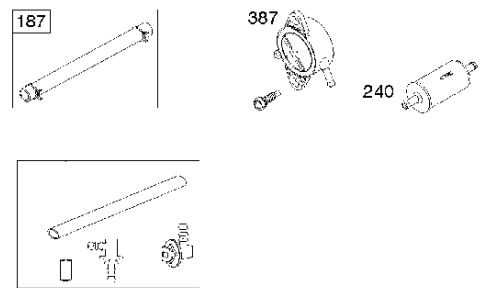

SPARE PARTS LIST

ENGINES & TRANSMISSIONS

BRIGGS & STRATTON ENGINES,
44S6770019B1, 2017-01

Air filter

BRIGGS & STRATTON ENGINES, 44S6770019B1, 2017-01

Ref	Part No	Description	Remark	QTY KIT
291	582 31 28-64	THERMOSTAT	592581	1
445	589 66 98-31	AIR FILTER	593240	1

Carburetor

BRIGGS & STRATTON ENGINES, 44S6770019B1, 2017-01

Ref	Part No	Description	Remark	QTY KIT
125A	589 66 98-27	CARBURETTOR	592576	1
187	576 92 09-01	FUEL HOSE	791766	1
240	582 28 83-41	FUEL FILTER	695666	1
387	585 40 14-01	FUEL PUMP	808656	1
N/A	589 66 98-05	FUEL FILTER	Workshop package, 4129	5

Controls

BRIGGS & STRATTON ENGINES, 44S6770019B1, 2017-01

Ref	Part No	Description	Remark	QTY KIT
309	589 66 98-28	ELECTRIC STARTER	592599	1
333	587 24 80-01	ARMATURE	592846	1
474A	589 66 98-18	ALTERNATOR	592830	1
501A	589 66 98-36	REGULATOR	593490	1
635	582 31 35-85	SPARK PLUG CAP	66538S	1

Cylinder

BRIGGS & STRATTON ENGINES, 44S6770019B1, 2017-01

Ref	Part No	Description	Remark	QTY KIT
24	582 28 90-90	WOODRUFF KEY	222698S	1
25	582 31 11-16	PISTON	792023	1
29	585 44 94-01	CONNECTION ROD	796209	1
46	582 28 87-28	SHAFT	797242	1
N/A	589 66 98-12	KEY	Flywheel, Workshop package, 4181	10
N/A	589 66 98-07	KEY	Flywheel, Workshop package, 4144	50