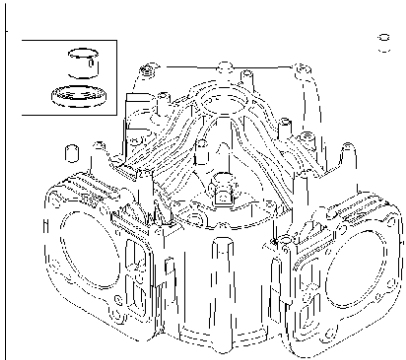

SPARE PARTS LIST

ENGINES & TRANSMISSIONS

BRIGGS & STRATTON ENGINES,
44S6770019B1, 2017-01

Air filter

BRIGGS & STRATTON ENGINES, 44S6770019B1, 2017-01

Ref	Part No	Description	Remark	QTY KIT
291	582 31 28-64	THERMOSTAT	592581	1
445	589 66 98-31	AIR FILTER	593240	1

Carburetor

BRIGGS & STRATTON ENGINES, 44S6770019B1, 2017-01

Ref	Part No	Description	Remark	QTY KIT
125A	589 66 98-27	CARBURETTOR	592576	1
187	576 92 09-01	FUEL HOSE	791766	1
240	582 28 83-41	FUEL FILTER	695666	1
387	585 40 14-01	FUEL PUMP	808656	1
N/A	589 66 98-05	FUEL FILTER	Workshop package, 4129	5

Controls

BRIGGS & STRATTON ENGINES, 44S6770019B1, 2017-01

Ref	Part No	Description	Remark	QTY KIT
309	589 66 98-28	ELECTRIC STARTER	592599	1
333	587 24 80-01	ARMATURE	592846	1
474A	589 66 98-18	ALTERNATOR	592830	1
501A	589 66 98-36	REGULATOR	593490	1
635	582 31 35-85	SPARK PLUG CAP	66538S	1

Cylinder

BRIGGS & STRATTON ENGINES, 44S6770019B1, 2017-01

Ref	Part No	Description	Remark	QTY KIT
24	582 28 90-90	WOODRUFF KEY	222698S	1
25	582 31 11-16	PISTON	792023	1
29	585 44 94-01	CONNECTION ROD	796209	1
46	582 28 87-28	SHAFT	797242	1
N/A	589 66 98-12	KEY	Flywheel, Workshop package, 4181	10
N/A	589 66 98-07	KEY	Flywheel, Workshop package, 4144	50