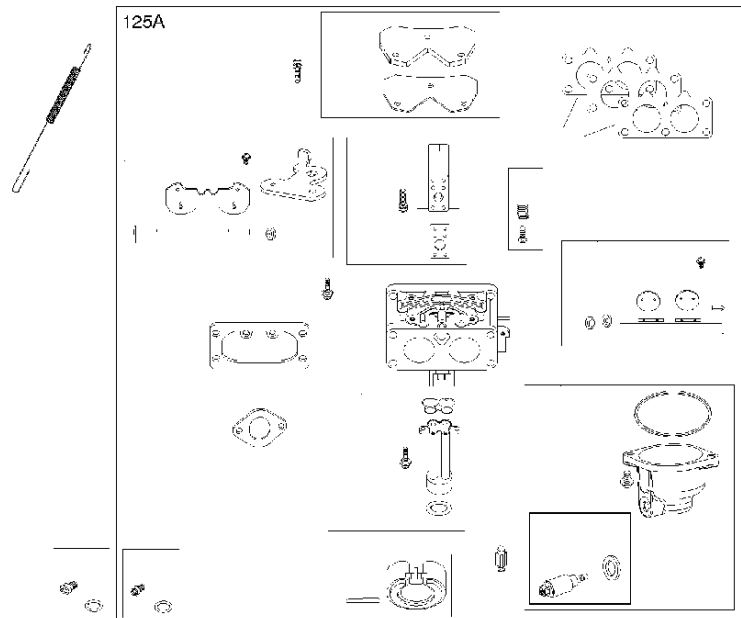

SPARE PARTS LIST

ENGINES & TRANSMISSIONS

BRIGGS & STRATTON ENGINES,
44S6770019B1, 2017-01

Air filter

BRIGGS & STRATTON ENGINES, 44S6770019B1, 2017-01

Ref	Part No	Description	Remark	QTY KIT
291	582 31 28-64	THERMOSTAT	592581	1
445	589 66 98-31	AIR FILTER	593240	1

Carburetor

BRIGGS & STRATTON ENGINES, 44S6770019B1, 2017-01

Ref	Part No	Description	Remark	QTY KIT
125A	589 66 98-27	CARBURETTOR	592576	1
187	576 92 09-01	FUEL HOSE	791766	1
240	582 28 83-41	FUEL FILTER	695666	1
387	585 40 14-01	FUEL PUMP	808656	1
N/A	589 66 98-05	FUEL FILTER	Workshop package, 4129	5

24

46

WARNING LABEL

REQUIRED when replacing parts with warning labels affixed.

WARNING LABEL

REQUIRED when replacing parts with warning labels affixed.

REPAIR MANUAL

EMISSIONS LABEL