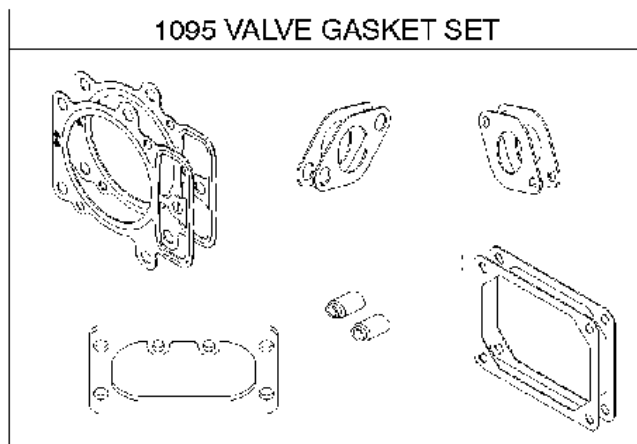

Cylinder

BRIGGS & STRATTON ENGINES, 44S6770019B1, 2017-01

Ref	Part No	Description	Remark	QTY KIT
24	582 28 90-90	WOODRUFF KEY	222698S	1
25	582 31 11-16	PISTON	792023	1
29	585 44 94-01	CONNECTION ROD	796209	1
46	582 28 87-28	SHAFT	797242	1
N/A	589 66 98-12	KEY	Flywheel, Workshop package, 4181	10
N/A	589 66 98-07	KEY	Flywheel, Workshop package, 4144	50

Cylinder cover

BRIGGS & STRATTON ENGINES, 44S6770019B1, 2017-01

Ref	Part No	Description	Remark	QTY KIT
5	585 44 91-01	CYLINDER HEAD	796231	1
5A	585 44 92-01	CYLINDER HEAD	796232	1
337	582 31 23-67	SPARK PLUG CAP	792015	1
635	582 31 35-85	SPARK PLUG CAP	66538S	1