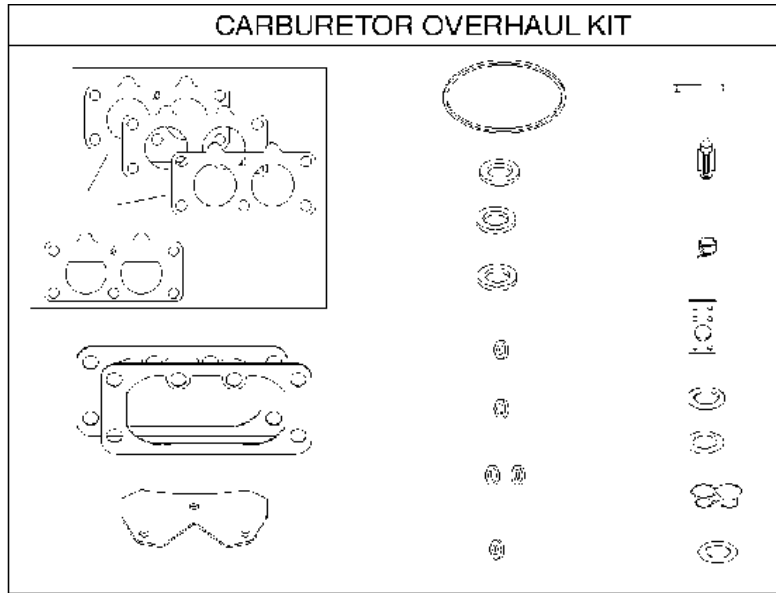

Cylinder cover

BRIGGS & STRATTON ENGINES, 44S6770019B1, 2017-01

Ref	Part No	Description	Remark	QTY KIT
5	585 44 91-01	CYLINDER HEAD	796231	1
5A	585 44 92-01	CYLINDER HEAD	796232	1
337	582 31 23-67	SPARK PLUG CAP	792015	1
635	582 31 35-85	SPARK PLUG CAP	66538S	1