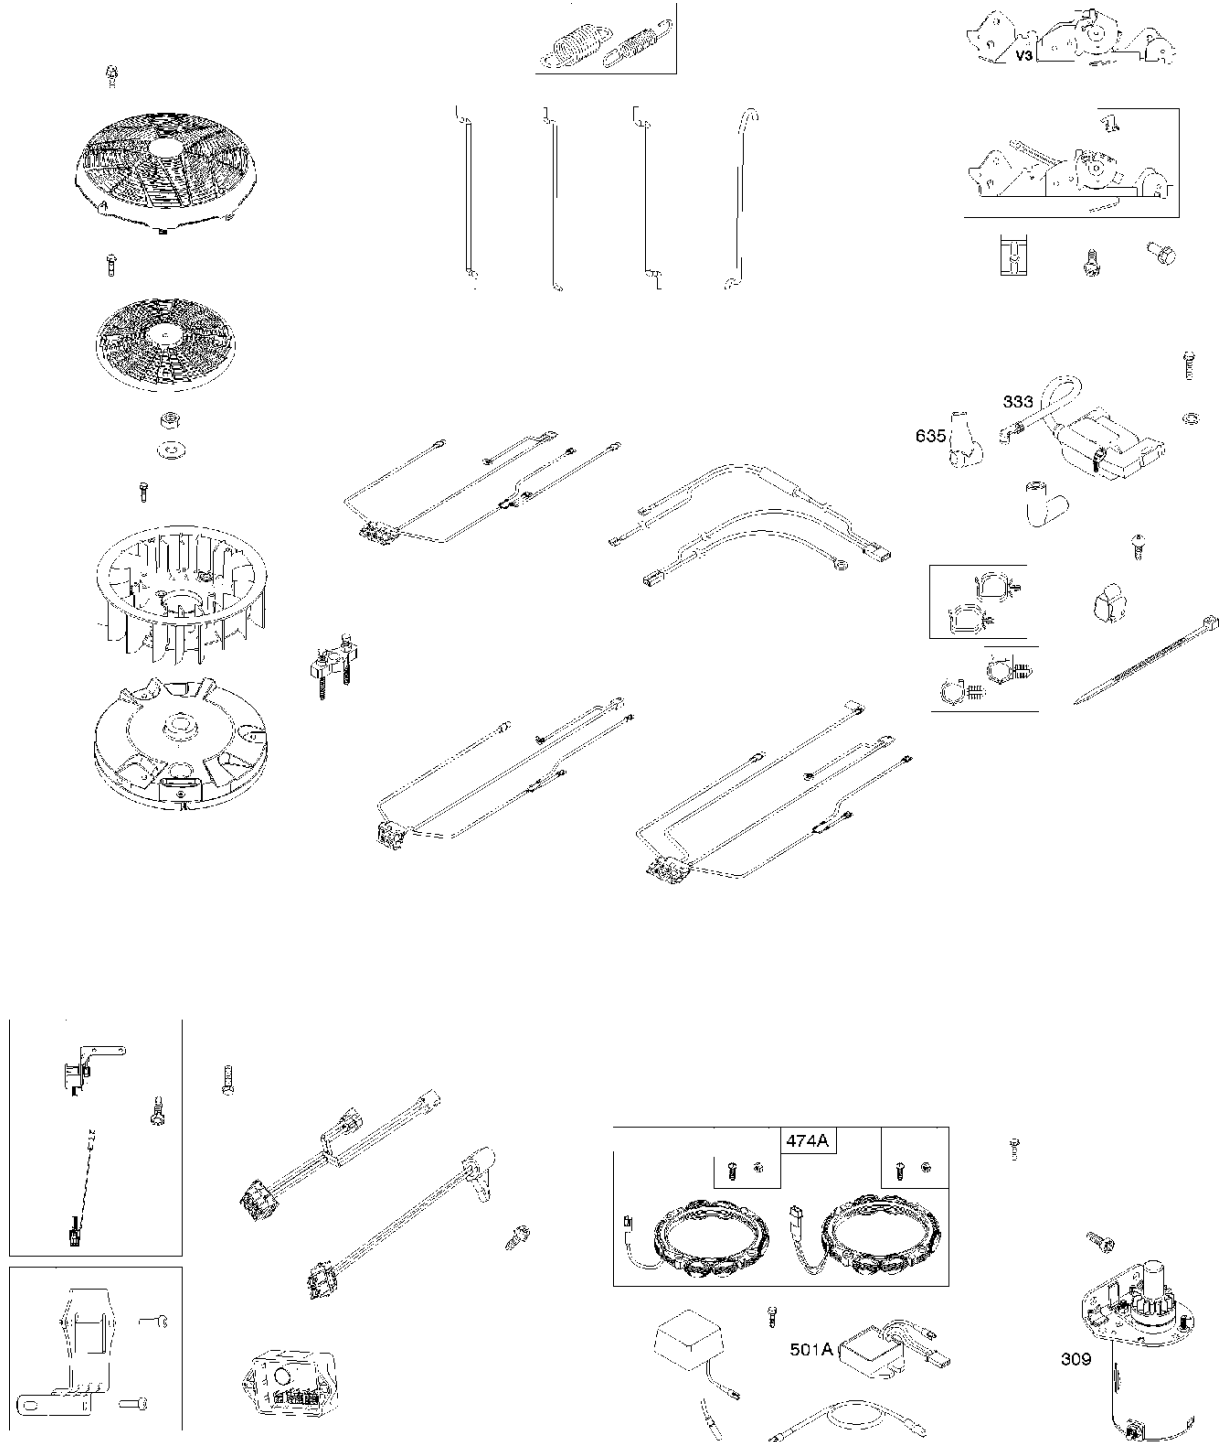

SPARE PARTS LIST

ENGINES & TRANSMISSIONS

BRIGGS & STRATTON ENGINES,
44S6770019B1, 2017-01

Air filter

BRIGGS & STRATTON ENGINES, 44S6770019B1, 2017-01

Ref	Part No	Description	Remark	QTY KIT
291	582 31 28-64	THERMOSTAT	592581	1
445	589 66 98-31	AIR FILTER	593240	1

Carburetor

BRIGGS & STRATTON ENGINES, 44S6770019B1, 2017-01

Ref	Part No	Description	Remark	QTY KIT
125A	589 66 98-27	CARBURETTOR	592576	1
187	576 92 09-01	FUEL HOSE	791766	1
240	582 28 83-41	FUEL FILTER	695666	1
387	585 40 14-01	FUEL PUMP	808656	1
N/A	589 66 98-05	FUEL FILTER	Workshop package, 4129	5

Controls

BRIGGS & STRATTON ENGINES, 44S6770019B1, 2017-01

Ref	Part No	Description	Remark	QTY KIT
309	589 66 98-28	ELECTRIC STARTER	592599	1
333	587 24 80-01	ARMATURE	592846	1
474A	589 66 98-18	ALTERNATOR	592830	1
501A	589 66 98-36	REGULATOR	593490	1
635	582 31 35-85	SPARK PLUG CAP	66538S	1

Cylinder

BRIGGS & STRATTON ENGINES, 44S6770019B1, 2017-01

Ref	Part No	Description	Remark	QTY KIT
24	582 28 90-90	WOODRUFF KEY	222698S	1
25	582 31 11-16	PISTON	792023	1
29	585 44 94-01	CONNECTION ROD	796209	1
46	582 28 87-28	SHAFT	797242	1
N/A	589 66 98-12	KEY	Flywheel, Workshop package, 4181	10
N/A	589 66 98-07	KEY	Flywheel, Workshop package, 4144	50