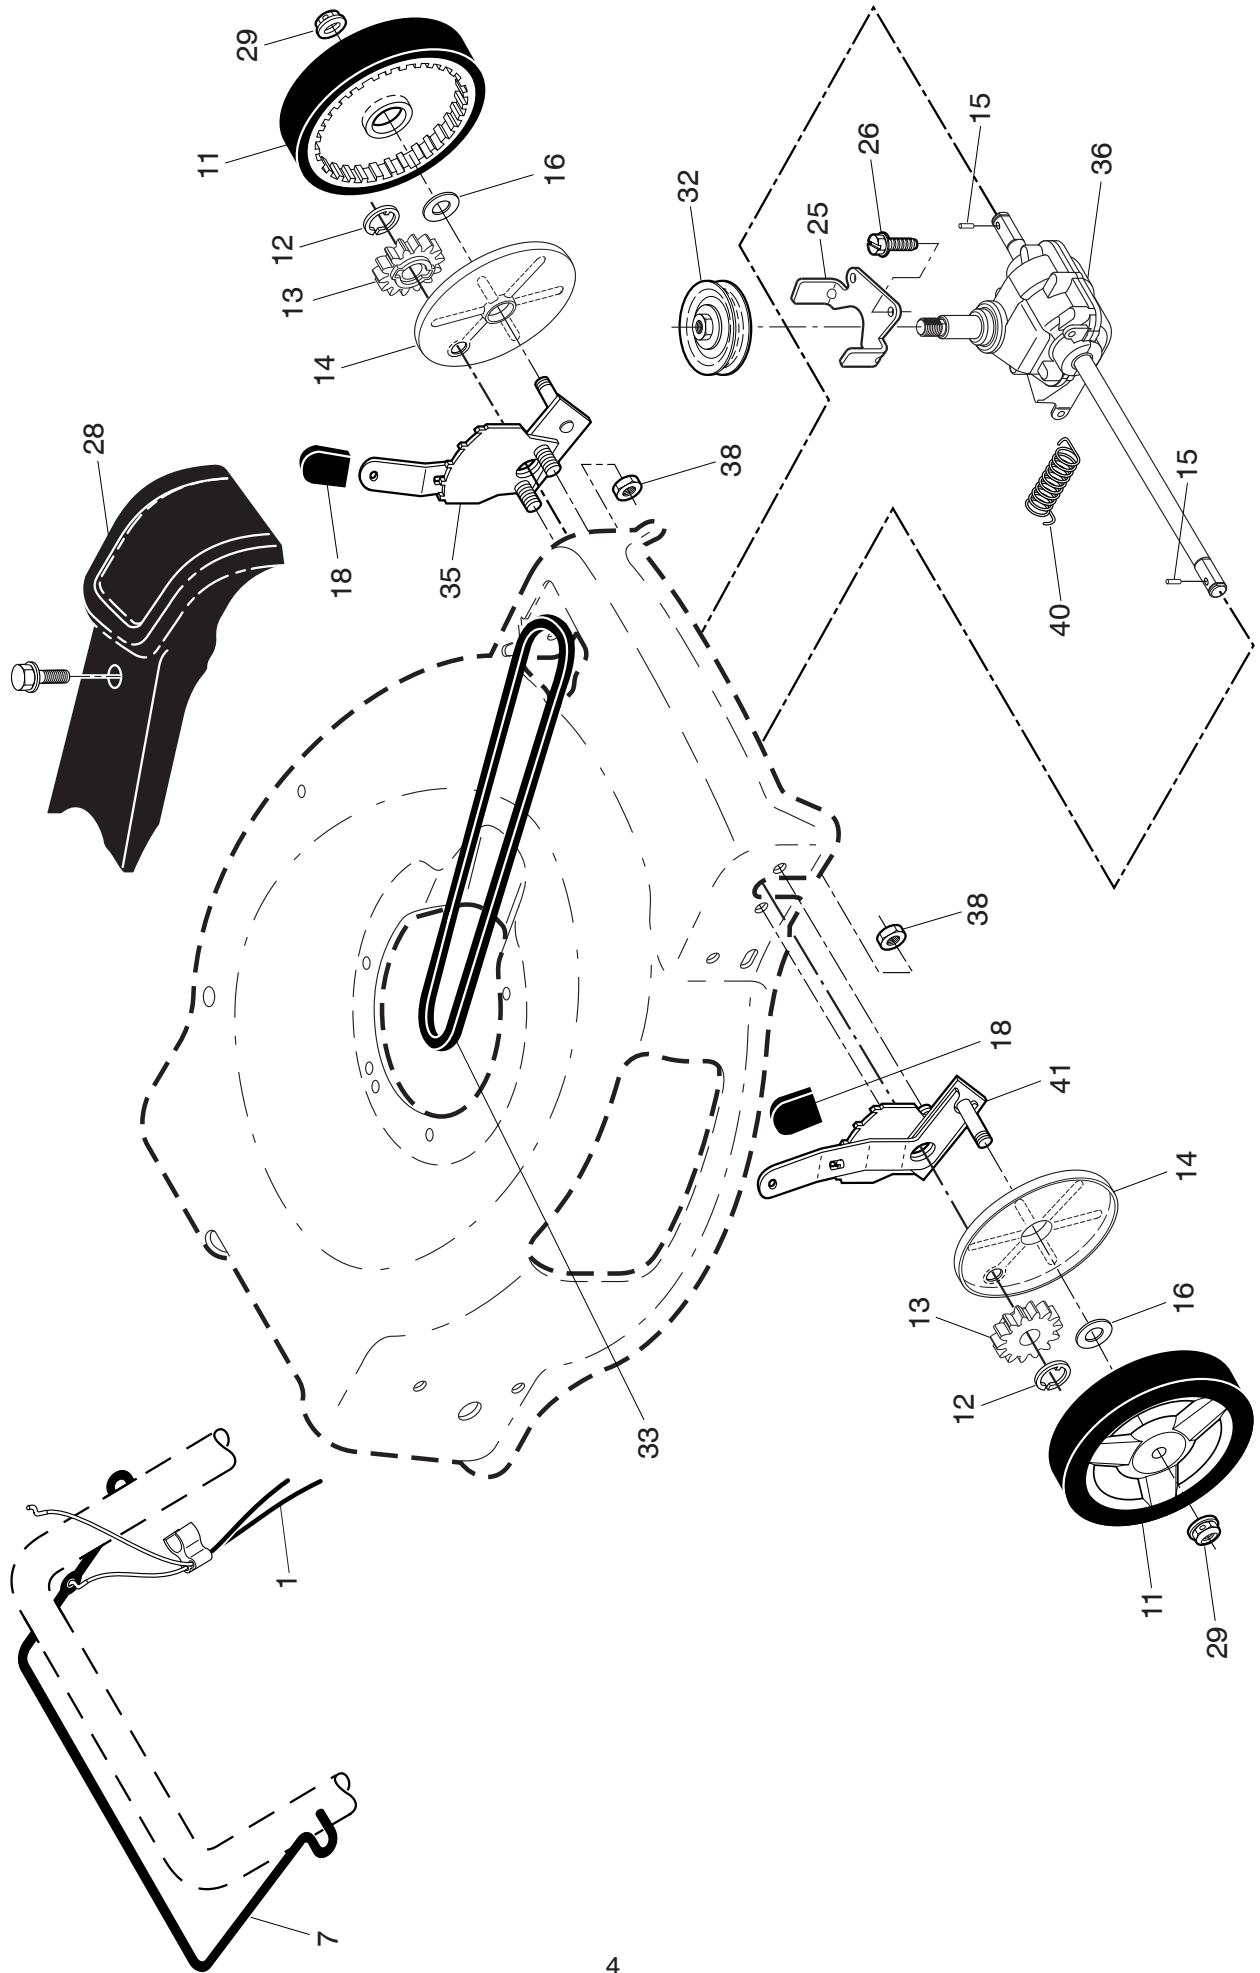

NOTE: All component dimensions given in U.S. inches. 1 inch = 25.4 mm

IMPORTANT: Use only Original Equipment Manufacturer (O.E.M.) replacement parts. Failure to do so could be hazardous, damage your lawn mower and void your warranty.

HUSQVARNA ROTARY LAWN MOWER -- MODEL NUMBER LB 155S MFG. ID. NUMBER 96121003702)

HUSQVARNA ROTARY LAWN MOWER - - MODEL NUMBER LB 155S MFG. ID. NUMBER 96121003702)

KEY NO.	PART NO.	DESCRIPTION	KEY NO.	PART NO.	DESCRIPTION
1	585 04 07-01	Drive Cable Assembly	28	581 83 90-01	Drive Cover Assembly (Includes Mounting Screw and Pushnut)
7	585 12 31-02	Control Bar, Drive	29	532 40 91-48	Locknut, Hex
11	532 41 10-81	Wheel & Tire Assembly, Front	32	586 98 97-01	Drive Pulley
12	812 00 00-58	E-Ring	33	532 19 68-53	V-Belt
13	532 40 38-49	Pinion	35	581 49 79-07	Wheel Adjuster Assembly, LH (Includes Bearing)
14	581 84 04-01	Dust Cover	36	589 60 06-01	Gear Case Assembly, Complete
15	532 40 48-45	Pawl, Drive	38	532 43 81-30	Locknut, Hex 1/4-20
16	532 06 77-25	Washer, Flat 3/8	40	532 40 65-58	Spring
18	532 70 10-37	Selector Knob	41	581 49 79-08	Wheel Adjuster Assembly, RH (Includes Bearing)
25	532 43 17-11	Belt Guide Bracket			
26	532 16 34-09	Screw, Hi-Lo Thread #12 x 5/8			