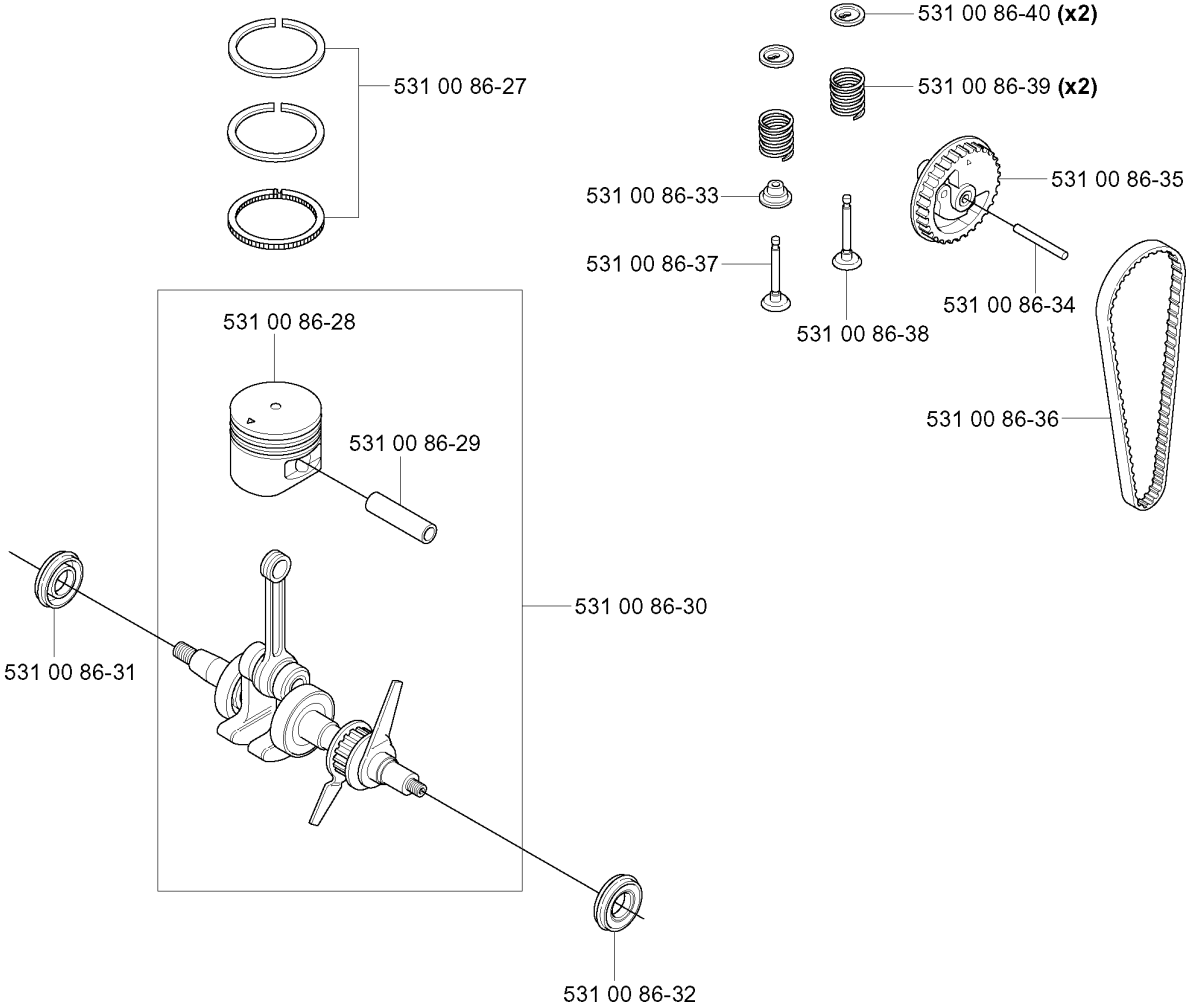

N 524R
CLUTCH

CLUTCH

524 R

Part No	Description	Remark	QTY KIT
503 21 68-25	SCREW IHSCFT		2
503 25 05-01	BALL BEARING		1
503 96 13-01	SCREW		2
503 97 21-01	COVER		1
531 00 86-16	SCREW		3
531 00 86-54	FAN HOUSING		1
531 00 86-55	CLUTCH ASSY		1
531 00 86-56	SCREW		2
531 00 86-57	WASHER		2
531 00 87-29	WASHER		2
537 30 96-01	COMPRESSION SLEEVE		1
537 31 10-01	CLUTCH COVER		1
537 31 11-01	CLUTCH DRUM		1
537 33 67-01	CIRCLIP		1
725 53 70-55	SCREW IHSCM		4

P

CYLINDER & CRANKCASE

524 R

Part No	Description	Remark	QTY KIT
531 00 86-08	SPARE PARTS		1
531 00 86-09	DEFLECTION LIMITER		1
531 00 86-10	SPARE PARTS		1
531 00 86-11	GASKET		1
531 00 86-12	OIL HOSE		1
531 00 86-13	SPARK PLUG		1
531 00 86-14	SPARK PLUG		1
531 00 86-15	SPARK PLUG		1
531 00 86-16	SCREW		2
531 00 86-17	SCREW		4
531 00 86-18	SCREW		2
531 00 86-19	ADJUSTER		2
531 00 86-20	SCREW		2
531 00 86-21	LOCK NUT		2
531 00 86-22	SCREW		1
531 00 86-23	SCREW		2
531 00 86-24	SPRING PIN		1
531 00 86-25	HOSE CLAMP		1
531 00 86-26	HOSE CLAMP		1
531 00 87-21	CRANKCASE		1
531 00 87-22	COVER		1
531 00 87-23	GASKET		1
531 00 87-24	GROMMET		1
531 00 87-25	FILTER		1
531 00 87-26	OIL HOSE		1
531 00 87-27	NON RETURN VALVE		1
725 53 25-55	SCREW IHSCM		1

Q

PISTON & CRANKSHAFT

524 R

Part No	Description	Remark	QTY KIT
531 00 86-27	KIT		1
531 00 86-28	PISTON		1
531 00 86-29	PISTON PIN		1
531 00 86-30	CRANKSHAFT ASSY		1
531 00 86-31	SEALING RING		1
531 00 86-32	SEALING RING		1
531 00 86-33	SEALING		1
531 00 86-34	SHAFT		1
531 00 86-35	SPARE PARTS		1
531 00 86-36	SPARE PARTS		1
531 00 86-37	VALVE		1
531 00 86-38	VALVE		1
531 00 86-39	SPRING		2
531 00 86-40	SPARE PARTS		2