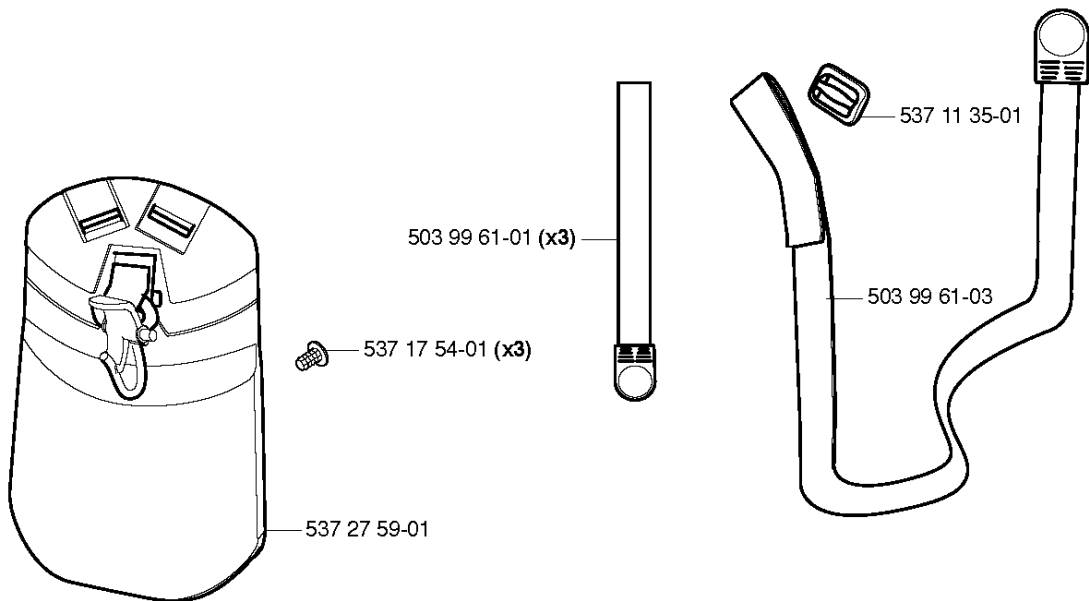

R 524R
GUARDS
*compl 588 11 79-01

*compl 537 29 95-01

GUARDS

524 R

Part No	Description	Remark	QTY KIT
502 27 22-01	SAW BLADE GUARD		1
503 21 75-16	SCREW IHSCFT		4
503 79 88-01	BLADE		1
537 04 75-01	CLAMP		1
537 29 34-01	ADAPTER		1
537 29 95-01	SAW BLADE GUARD		1
576 27 56-01	SCREW ITXSCFT		1
588 11 79-01	COMBINATION GUARD		1
725 23 68-71	SCREW EHHM		2

R1 Accessories
Zubehöre
Accessoires
Accesorios
Tillbehör

ACCESSORIES

524 R

Part No	Description	Remark	QTY KIT
501 60 02-03	SCREWDRIVER		1
502 21 58-01	WRENCH		1
502 28 59-01	STOP		1
503 97 64-01	GREASE		1
531 00 92-71	4T OIL		1
537 13 04-02	KNOB		1
537 21 62-01	HARNESS		1
537 21 62-02	HARNESS		1
537 31 29-01	TRANSPORT GUARD		1
537 35 01-01	LOOP		1
537 35 36-01	LOOP		1
537 36 21-01	COMBINATION WRENCH		1
725 23 31-51	SCREW		1

R2 Duo Balance
*compl 537 27 57-02
*compl 537 27 57-04 US

HARNESS

524 R

Part No	Description	Remark	QTY KIT
502 02 28-01	HOOK		1
502 02 29-02	HOOK		1
502 02 30-02	LOCK		1
503 99 61-01	BAND		1
503 99 61-01	BAND		1
503 99 61-01	BAND		3
503 99 61-01	BAND		1
503 99 61-03	BAND		1
503 99 61-03	BAND		1
537 11 35-01	RETAINER		1
537 17 54-01	HIP PAD		3
537 27 57-02	HARNESS		1
537 27 57-04	HARNESS		1
537 27 59-01	HIP PAD		1
537 27 59-01	HIP PAD		1
537 28 83-01	FRONT PIECE		1
537 28 84-01	FRONT PIECE		1
586 34 10-01	SPRING		1
735 31 09-20	E-CLIP		1