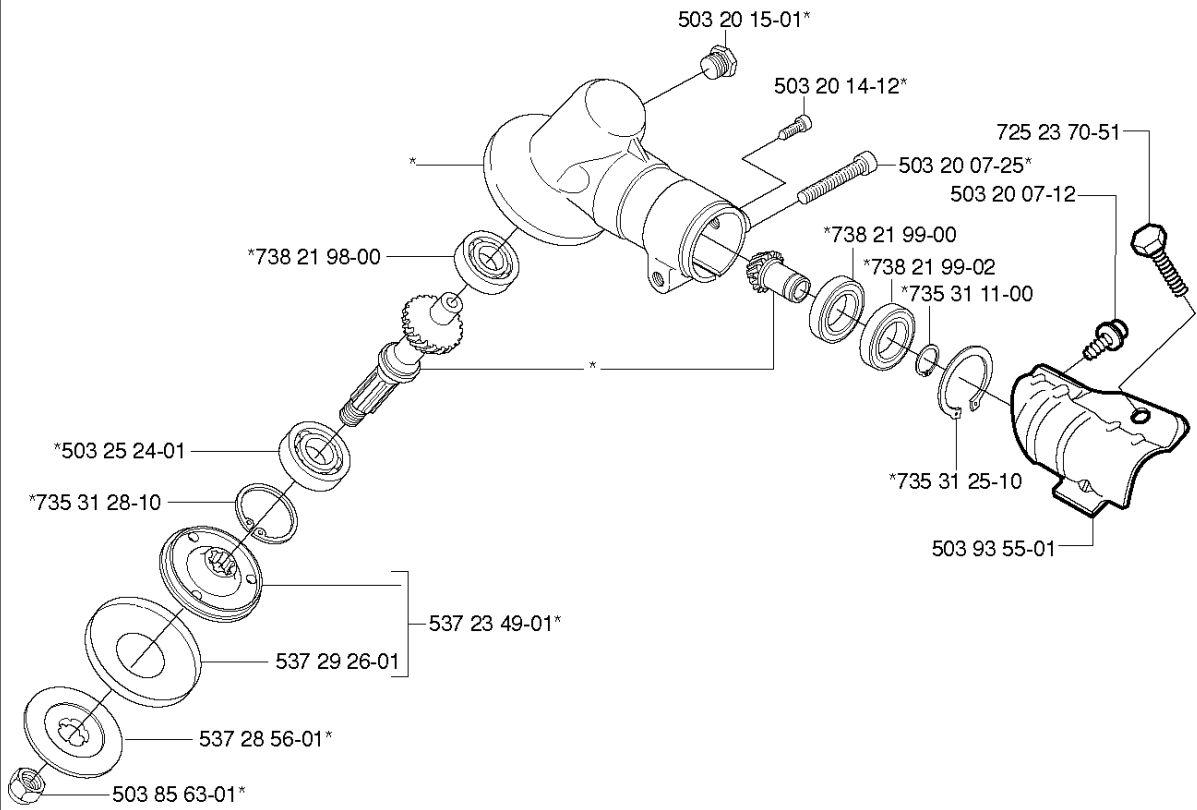

SPARE PARTS LIST

BRUSHCUTTERS/CLEARING SAWS

524 R

A 524R
BEVEL GEAR
*compl 537 19 92-02

BEVEL GEAR

524 R

Part No	Description	Remark	QTY KIT
503 20 07-12	SCREW IHSCFM		1
503 20 07-25	SCREW IHSCFM		1
503 20 14-12	SCREW IHSCFMO		1
503 20 15-01	SCREW IHHM		1
503 25 24-01	BALL BEARING		1
503 85 63-01	NUT		1
503 93 55-01	CLAMP.GUARD		1
537 19 92-02	BEVEL GEAR ASSY		1
537 23 49-01	DRIVER ASSY		1
537 28 56-01	SUPPORT FLANGE		1
537 29 26-01	CUP		1
725 23 70-51	SCREW		1
735 31 11-00	CIRCLIP		1
735 31 25-10	CIRCLIP		1
735 31 28-10	CIRCLIP		1
738 21 98-00	BALL BEARING		1
738 21 99-00	BALL BEARING		1
738 21 99-02	BALL BEARING		1

F 524R
HANDLE & CONTROLS

*compl 537 18 35-07

HANDLE & CONTROLS

524 R

Part No	Description	Remark	QTY KIT
503 20 07-35	SCREW IHSCFM		1
503 21 66-16	SCREW IHSCF		2
503 22 10-13	HEXAGON NUT		1
503 71 82-01	SWITCH		1
506 49 77-01	THROTTLE CONTROL		1
537 16 02-02	HANDLE HALF	Replaced by 537 18 35-07 HANDLE SYSTEM cpl	1
537 16 02-09	HANDLE HALF	Without hole for Steering wheel assy	1
537 16 03-02	HANDLE HALF		1
537 16 07-01	STARTER THROTTLE LOC		1
537 16 08-01	THROTTLE TRIGGER		1
537 16 09-01	STEERING WHEEL	Does not fit with HANDLE HALF 537 16 02-09	1
537 16 10-01	HUB	Does not fit with HANDLE HALF 537 16 02-09	1
537 16 12-01	SCREW	Does not fit with HANDLE HALF 537 16 02-09	1
537 17 42-01	SPRING THROTTLE TRIG		1
537 17 43-01	SPRING		1
537 17 44-01	SPRING	Does not fit with HANDLE HALF 537 16 02-09	1
537 18 35-07	HANDLE ASSY		1
537 18 36-01	SPRING	Does not fit with HANDLE HALF 537 16 02-09	1
537 33 57-01	WIRING ASSY		1