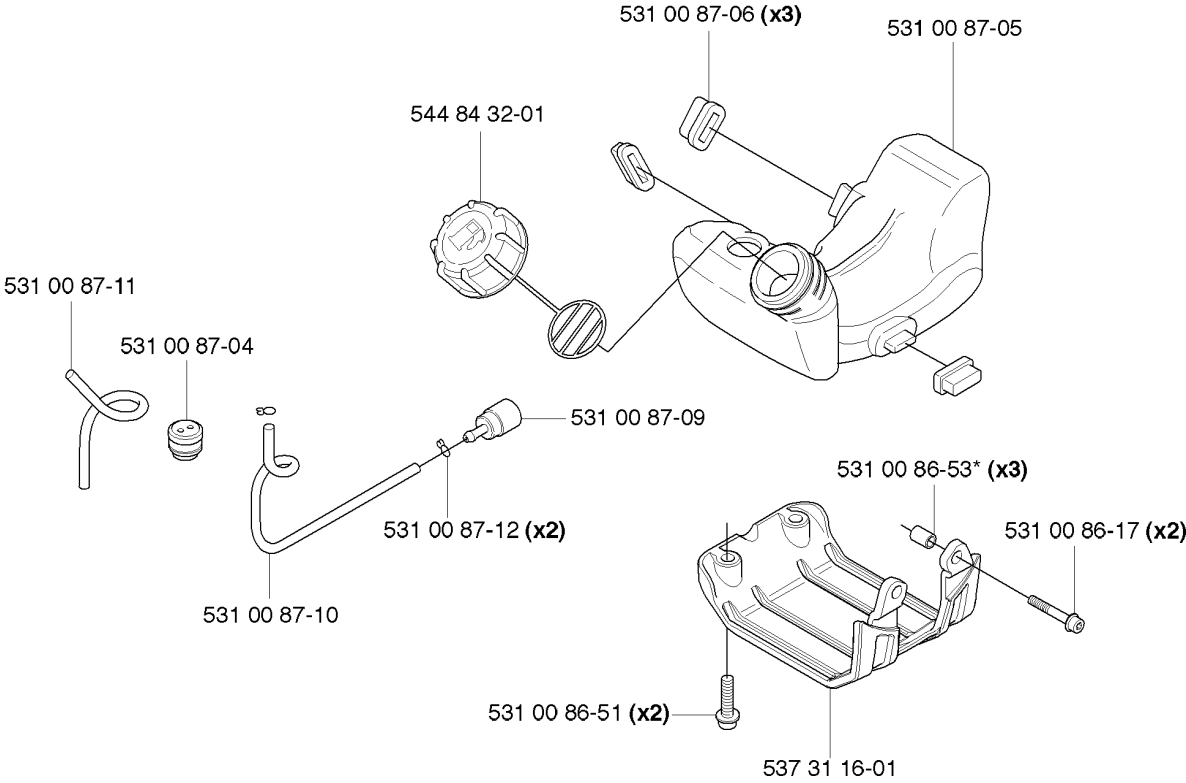

F 524R
HANDLE & CONTROLS

*compl 537 18 35-07

HANDLE & CONTROLS

524 R

Part No	Description	Remark	QTY KIT
503 20 07-35	SCREW IHSCFM		1
503 21 66-16	SCREW IHSCF		2
503 22 10-13	HEXAGON NUT		1
503 71 82-01	SWITCH		1
506 49 77-01	THROTTLE CONTROL		1
537 16 02-02	HANDLE HALF	Replaced by 537 18 35-07 HANDLE SYSTEM cpl	1
537 16 02-09	HANDLE HALF	Without hole for Steering wheel assy	1
537 16 03-02	HANDLE HALF		1
537 16 07-01	STARTER THROTTLE LOC		1
537 16 08-01	THROTTLE TRIGGER		1
537 16 09-01	STEERING WHEEL	Does not fit with HANDLE HALF 537 16 02-09	1
537 16 10-01	HUB	Does not fit with HANDLE HALF 537 16 02-09	1
537 16 12-01	SCREW	Does not fit with HANDLE HALF 537 16 02-09	1
537 17 42-01	SPRING THROTTLE TRIG		1
537 17 43-01	SPRING		1
537 17 44-01	SPRING	Does not fit with HANDLE HALF 537 16 02-09	1
537 18 35-07	HANDLE ASSY		1
537 18 36-01	SPRING	Does not fit with HANDLE HALF 537 16 02-09	1
537 33 57-01	WIRING ASSY		1

G 524R
CYLINDER COVER

CYLINDER COVER

524 R

Part No	Description	Remark	QTY KIT
502 28 61-01	CLIP		1
522 80 63-01	SCREW		1
531 00 87-28	CYLINDER COVER ASSY		1
576 99 86-20	LABEL		1

H 524R
STARTER

*compl 531 00 86-41

J

CARBURETOR & AIR FILTER

524 R

Part No	Description	Remark	QTY KIT
531 00 86-51	SCREW		3
531 00 86-81	CARBURETTOR		1
531 00 86-82	GASKET		1
531 00 86-83	MANIFOLD		1
531 00 86-84	SCREW		2
531 00 86-86	O-RING		1
531 00 86-87	O-RING		1
531 00 86-92	PLATE		1
531 00 86-93	AIR FILTER		1
531 00 86-94	AIR FILTER HOLDER		1
531 00 86-95	NUT		2
537 31 14-01	FILTER COVER		1

K

FUEL TANK

524 R

Part No	Description	Remark	QTY KIT
531 00 86-17	SCREW		2
531 00 86-51	SCREW		2
531 00 86-53	SLEEVE		3
531 00 87-04	GROMMET		1
531 00 87-05	FUEL TANK		1
531 00 87-06	ELEMENT		3
531 00 87-09	FUEL FILTER		1
531 00 87-10	FUEL HOSE		1
531 00 87-11	RETURN HOSE		1
531 00 87-12	CLIP		2
537 31 16-01	BUMPER		1
544 84 32-01	TANK CAP		1