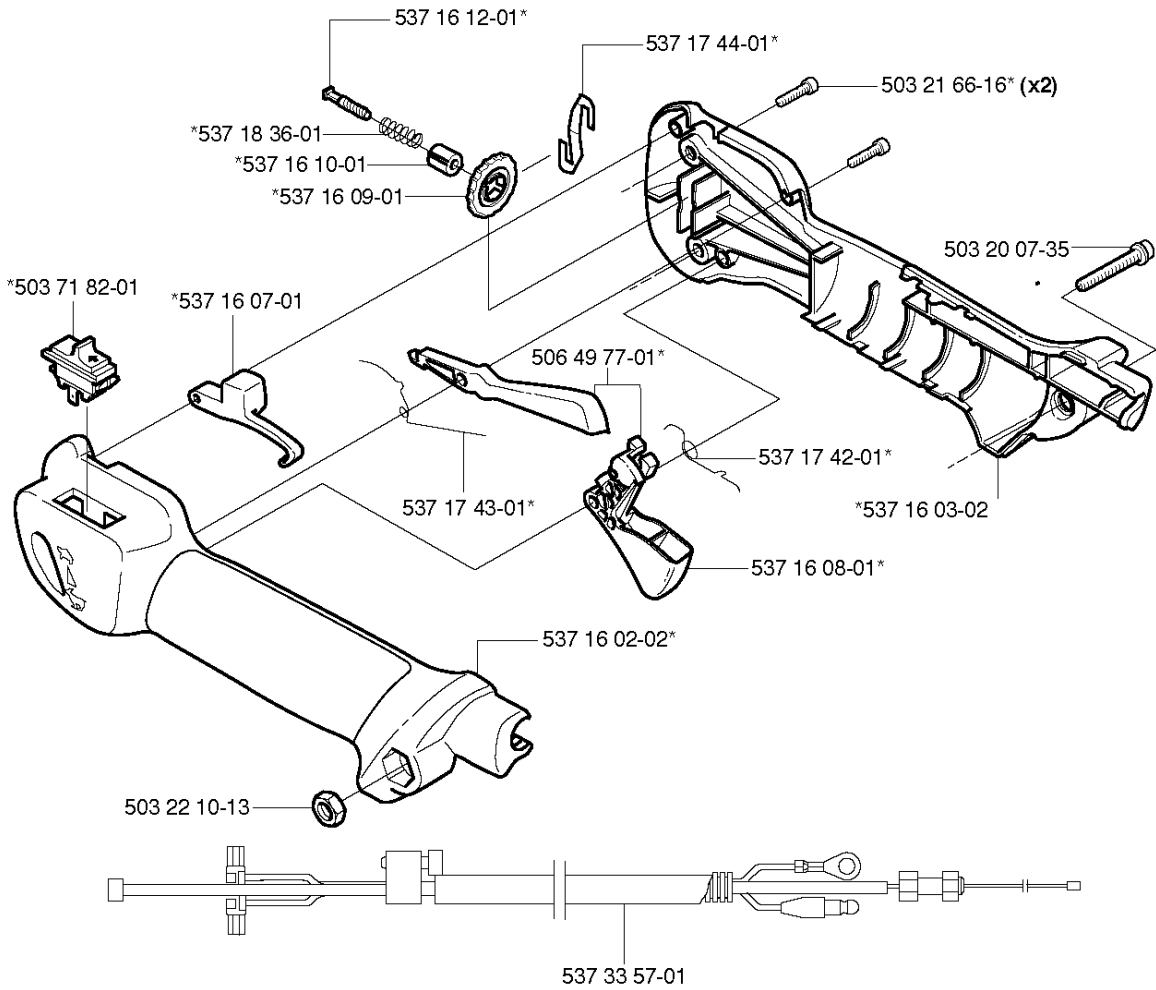

D 524R
SHAFT & HANDLE

SHAFT & HANDLE

524 R

Part No	Description	Remark	QTY KIT
502 19 71-01	SQUARE NUT		1
502 20 38-01	KNOB		1
502 21 12-01	STAPLE		1
502 21 12-01	STAPLE		1
503 20 02-45	SCREW IHSCFM		1
503 20 07-16	SCREW IHSCFM		1
503 21 75-25	SCREW IHSCFT		2
503 72 29-01	COVER		1
503 72 43-09	HANDLEBAR		1
503 86 45-01	DRIVE SHAFT		1
503 88 23-01	BRACKET		1
503 88 88-01	TUBE		1
503 94 10-01	HOOK		1
537 17 28-01	HANDLE		1
537 17 29-01	COVER		1
537 31 11-01	CLUTCH DRUM		1
544 02 09-03	CLIP		1
589 29 51-01	LABEL		1
725 23 86-51	SCREW EHHM		1
731 23 14-01	HEXAGON NUT		1
731 23 14-01	HEXAGON NUT		1

F 524R
HANDLE & CONTROLS

*compl 537 18 35-07

HANDLE & CONTROLS

524 R

Part No	Description	Remark	QTY KIT
503 20 07-35	SCREW IHSCFM		1
503 21 66-16	SCREW IHSCF		2
503 22 10-13	HEXAGON NUT		1
503 71 82-01	SWITCH		1
506 49 77-01	THROTTLE CONTROL		1
537 16 02-02	HANDLE HALF	Replaced by 537 18 35-07 HANDLE SYSTEM cpl	1
537 16 02-09	HANDLE HALF	Without hole for Steering wheel assy	1
537 16 03-02	HANDLE HALF		1
537 16 07-01	STARTER THROTTLE LOC		1
537 16 08-01	THROTTLE TRIGGER		1
537 16 09-01	STEERING WHEEL	Does not fit with HANDLE HALF 537 16 02-09	1
537 16 10-01	HUB	Does not fit with HANDLE HALF 537 16 02-09	1
537 16 12-01	SCREW	Does not fit with HANDLE HALF 537 16 02-09	1
537 17 42-01	SPRING THROTTLE TRIG		1
537 17 43-01	SPRING		1
537 17 44-01	SPRING	Does not fit with HANDLE HALF 537 16 02-09	1
537 18 35-07	HANDLE ASSY		1
537 18 36-01	SPRING	Does not fit with HANDLE HALF 537 16 02-09	1
537 33 57-01	WIRING ASSY		1