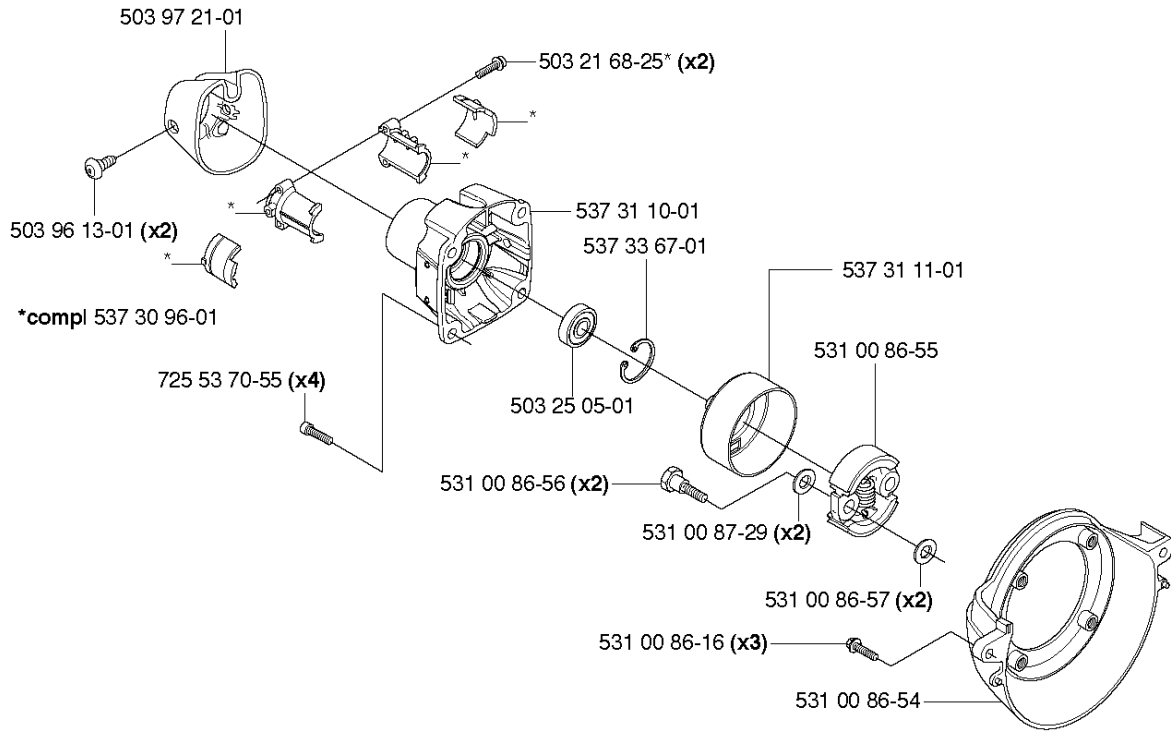

M

IGNITION SYSTEM

524 R

Part No	Description	Remark	QTY KIT
531 00 87-14	IGNITION COIL		1
531 00 87-15	PROTECTIVE HOSE		1
531 00 87-16	FLYWHEEL		1
531 00 87-17	SHORT CIRCUIT CABLE		1
531 00 87-18	TIE WRAP		1
531 00 87-19	SCREW		2
531 00 87-20	NUT		1

N 524R
CLUTCH

CLUTCH

524 R

Part No	Description	Remark	QTY KIT
503 21 68-25	SCREW IHSCFT		2
503 25 05-01	BALL BEARING		1
503 96 13-01	SCREW		2
503 97 21-01	COVER		1
531 00 86-16	SCREW		3
531 00 86-54	FAN HOUSING		1
531 00 86-55	CLUTCH ASSY		1
531 00 86-56	SCREW		2
531 00 86-57	WASHER		2
531 00 87-29	WASHER		2
537 30 96-01	COMPRESSION SLEEVE		1
537 31 10-01	CLUTCH COVER		1
537 31 11-01	CLUTCH DRUM		1
537 33 67-01	CIRCLIP		1
725 53 70-55	SCREW IHSCM		4

P

CYLINDER & CRANKCASE

524 R

Part No	Description	Remark	QTY KIT
531 00 86-08	SPARE PARTS		1
531 00 86-09	DEFLECTION LIMITER		1
531 00 86-10	SPARE PARTS		1
531 00 86-11	GASKET		1
531 00 86-12	OIL HOSE		1
531 00 86-13	SPARK PLUG		1
531 00 86-14	SPARK PLUG		1
531 00 86-15	SPARK PLUG		1
531 00 86-16	SCREW		2
531 00 86-17	SCREW		4
531 00 86-18	SCREW		2
531 00 86-19	ADJUSTER		2
531 00 86-20	SCREW		2
531 00 86-21	LOCK NUT		2
531 00 86-22	SCREW		1
531 00 86-23	SCREW		2
531 00 86-24	SPRING PIN		1
531 00 86-25	HOSE CLAMP		1
531 00 86-26	HOSE CLAMP		1
531 00 87-21	CRANKCASE		1
531 00 87-22	COVER		1
531 00 87-23	GASKET		1
531 00 87-24	GROMMET		1
531 00 87-25	FILTER		1
531 00 87-26	OIL HOSE		1
531 00 87-27	NON RETURN VALVE		1
725 53 25-55	SCREW IHSCM		1