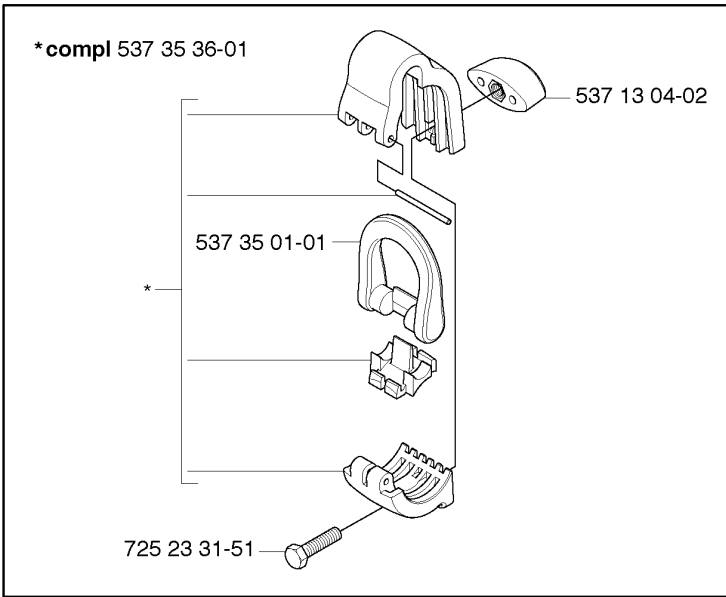

R1 Accessories
Zubehöre
Accessoires
Accesorios
Tillbehör