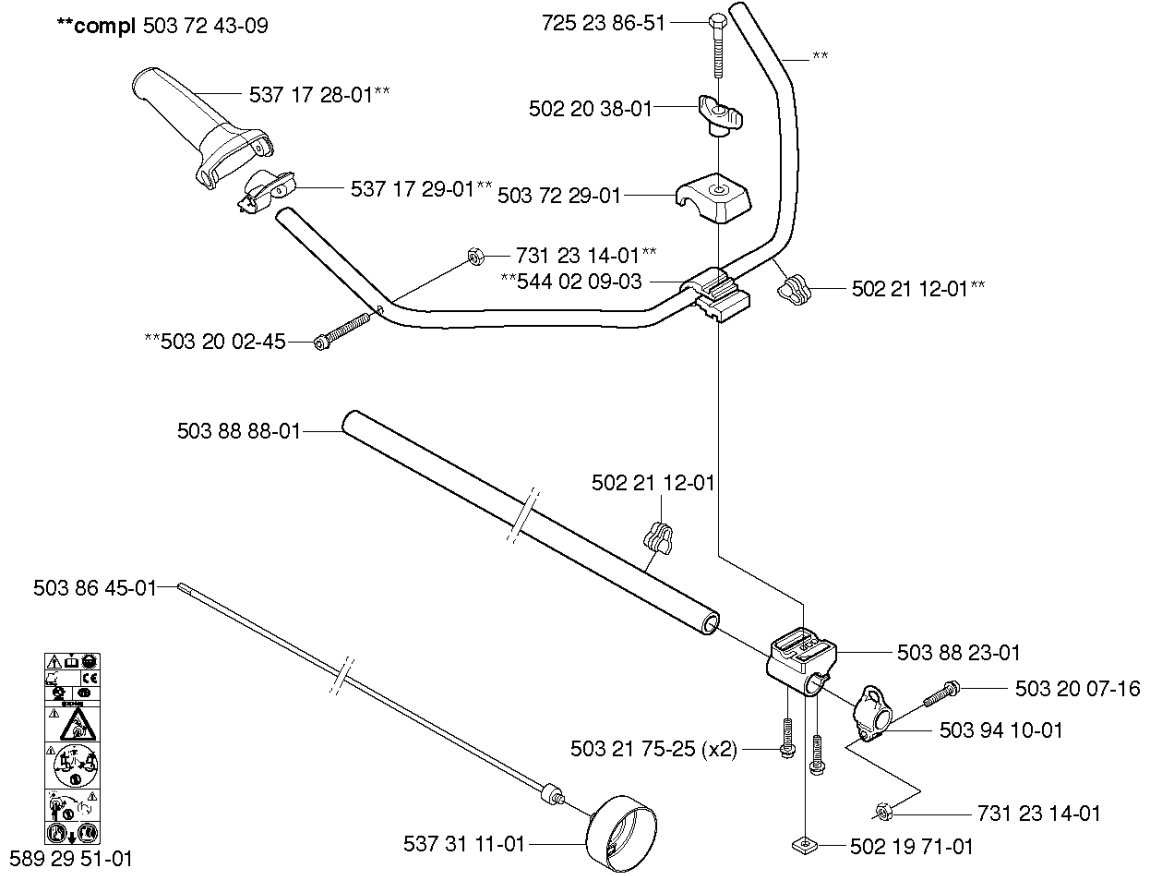

D 524R
SHAFT & HANDLE