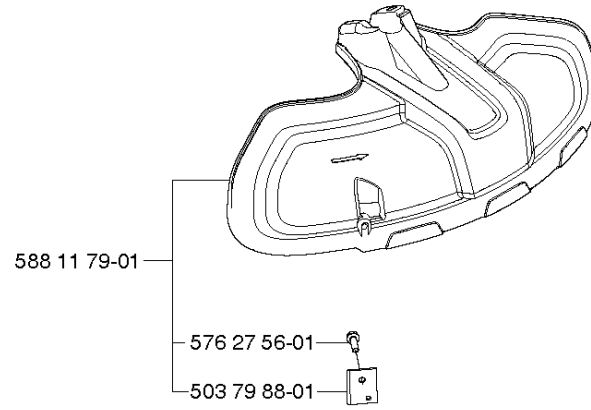

R 524R
GUARDS
*compl 588 11 79-01