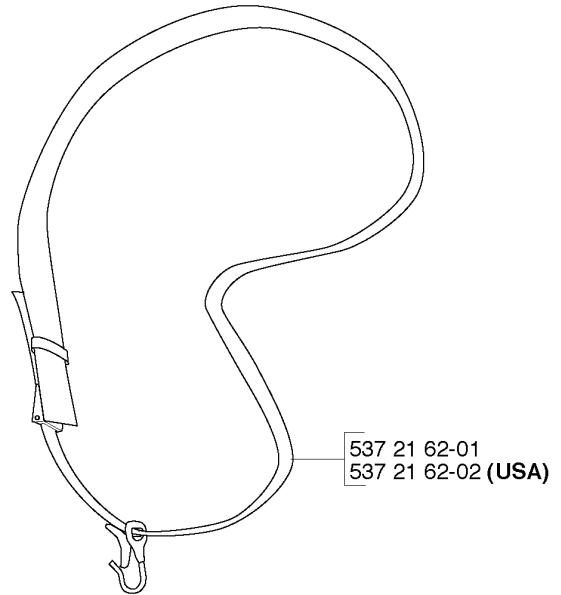

R1 Accessories
Zubehöre
Accessoires
Accesorios
Tillbehör