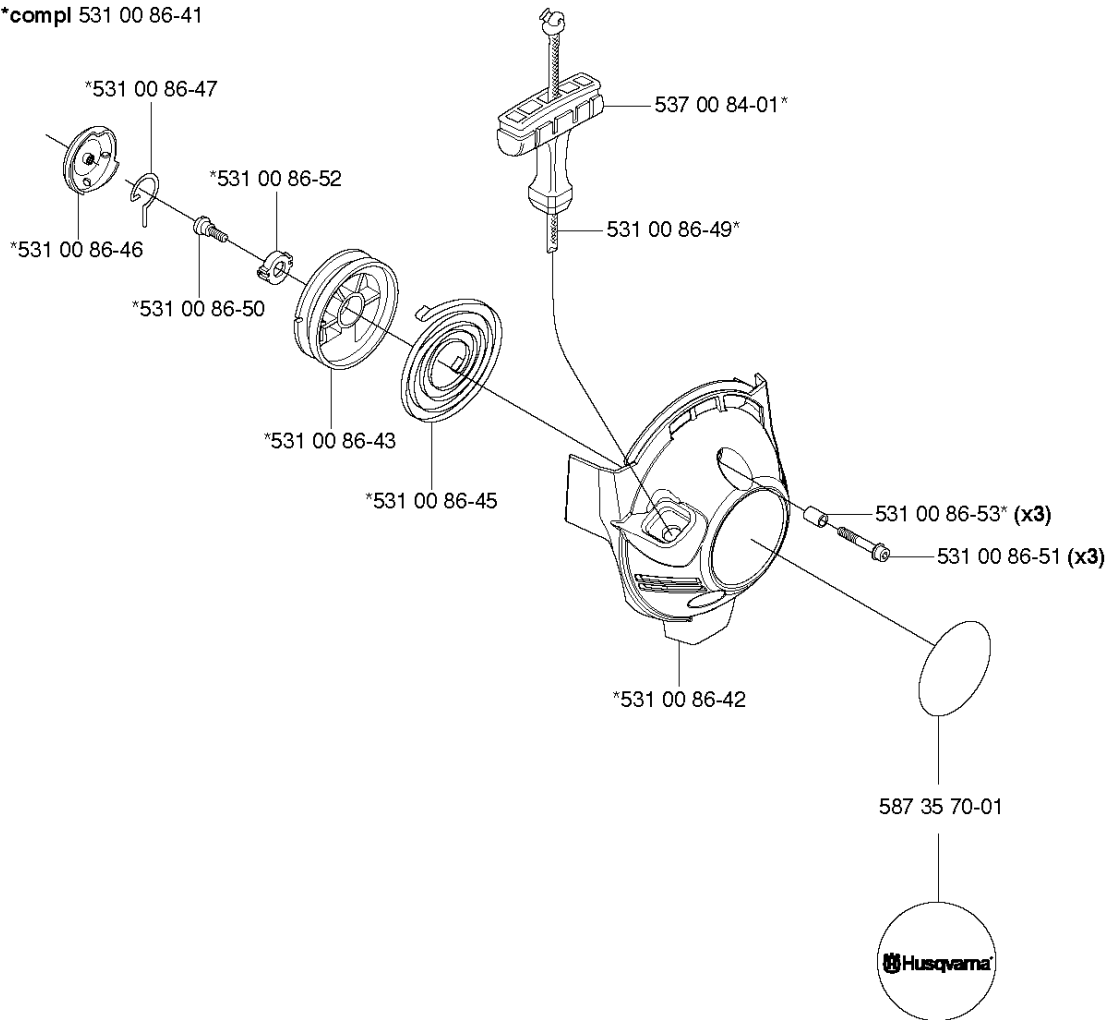

F 524R
HANDLE & CONTROLS

*compl 537 18 35-07

HANDLE & CONTROLS

524 R

Part No	Description	Remark	QTY KIT
503 20 07-35	SCREW IHSCFM		1
503 21 66-16	SCREW IHSCF		2
503 22 10-13	HEXAGON NUT		1
503 71 82-01	SWITCH		1
506 49 77-01	THROTTLE CONTROL		1
537 16 02-02	HANDLE HALF	Replaced by 537 18 35-07 HANDLE SYSTEM cpl	1
537 16 02-09	HANDLE HALF	Without hole for Steering wheel assy	1
537 16 03-02	HANDLE HALF		1
537 16 07-01	STARTER THROTTLE LOC		1
537 16 08-01	THROTTLE TRIGGER		1
537 16 09-01	STEERING WHEEL	Does not fit with HANDLE HALF 537 16 02-09	1
537 16 10-01	HUB	Does not fit with HANDLE HALF 537 16 02-09	1
537 16 12-01	SCREW	Does not fit with HANDLE HALF 537 16 02-09	1
537 17 42-01	SPRING THROTTLE TRIG		1
537 17 43-01	SPRING		1
537 17 44-01	SPRING	Does not fit with HANDLE HALF 537 16 02-09	1
537 18 35-07	HANDLE ASSY		1
537 18 36-01	SPRING	Does not fit with HANDLE HALF 537 16 02-09	1
537 33 57-01	WIRING ASSY		1

G 524R
CYLINDER COVER

CYLINDER COVER

524 R

Part No	Description	Remark	QTY KIT
502 28 61-01	CLIP		1
522 80 63-01	SCREW		1
531 00 87-28	CYLINDER COVER ASSY		1
576 99 86-20	LABEL		1

H 524R
STARTER

*compl 531 00 86-41

STARTER

524 R

Part No	Description	Remark	QTY KIT
531 00 86-41	STARTER ASSY		1
531 00 86-42	STARTER HOUSING		1
531 00 86-43	STARTER PULLEY		1
531 00 86-45	RECOIL SPRING		1
531 00 86-46	DRIVER		1
531 00 86-47	STARTER PAWL		1
531 00 86-49	STARTER CORD		1
531 00 86-50	SCREW		1
531 00 86-51	SCREW		3
531 00 86-52	RETAINER		1
531 00 86-53	SLEEVE		3
537 00 84-01	STARTER HANDLE		1
587 35 70-01	DECAL		1