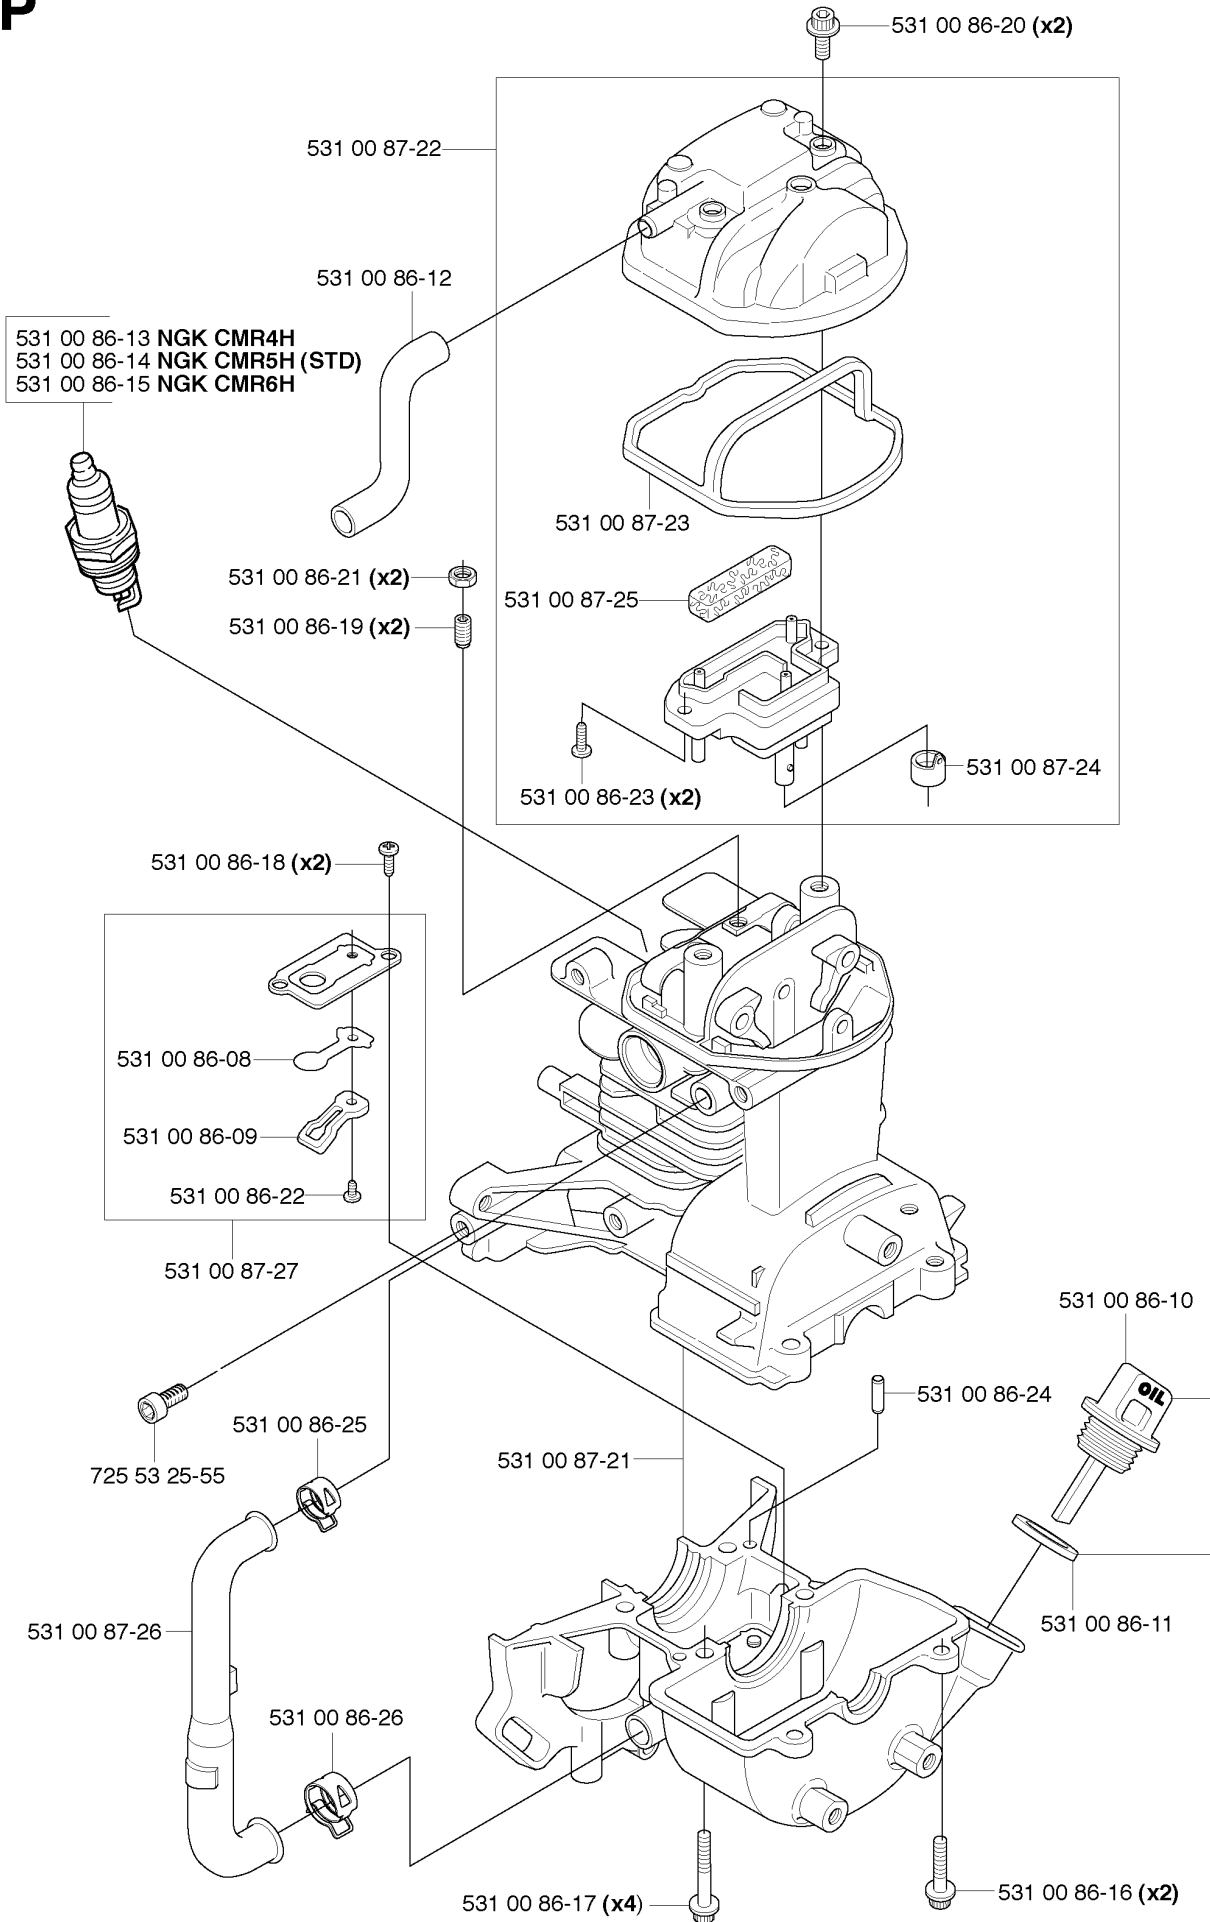

N 524R
CLUTCH

CLUTCH

524 R

Part No	Description	Remark	QTY KIT
503 21 68-25	SCREW IHSCFT		2
503 25 05-01	BALL BEARING		1
503 96 13-01	SCREW		2
503 97 21-01	COVER		1
531 00 86-16	SCREW		3
531 00 86-54	FAN HOUSING		1
531 00 86-55	CLUTCH ASSY		1
531 00 86-56	SCREW		2
531 00 86-57	WASHER		2
531 00 87-29	WASHER		2
537 30 96-01	COMPRESSION SLEEVE		1
537 31 10-01	CLUTCH COVER		1
537 31 11-01	CLUTCH DRUM		1
537 33 67-01	CIRCLIP		1
725 53 70-55	SCREW IHSCM		4

P

CYLINDER & CRANKCASE

524 R

Part No	Description	Remark	QTY KIT
531 00 86-08	SPARE PARTS		1
531 00 86-09	DEFLECTION LIMITER		1
531 00 86-10	SPARE PARTS		1
531 00 86-11	GASKET		1
531 00 86-12	OIL HOSE		1
531 00 86-13	SPARK PLUG		1
531 00 86-14	SPARK PLUG		1
531 00 86-15	SPARK PLUG		1
531 00 86-16	SCREW		2
531 00 86-17	SCREW		4
531 00 86-18	SCREW		2
531 00 86-19	ADJUSTER		2
531 00 86-20	SCREW		2
531 00 86-21	LOCK NUT		2
531 00 86-22	SCREW		1
531 00 86-23	SCREW		2
531 00 86-24	SPRING PIN		1
531 00 86-25	HOSE CLAMP		1
531 00 86-26	HOSE CLAMP		1
531 00 87-21	CRANKCASE		1
531 00 87-22	COVER		1
531 00 87-23	GASKET		1
531 00 87-24	GROMMET		1
531 00 87-25	FILTER		1
531 00 87-26	OIL HOSE		1
531 00 87-27	NON RETURN VALVE		1
725 53 25-55	SCREW IHSCM		1