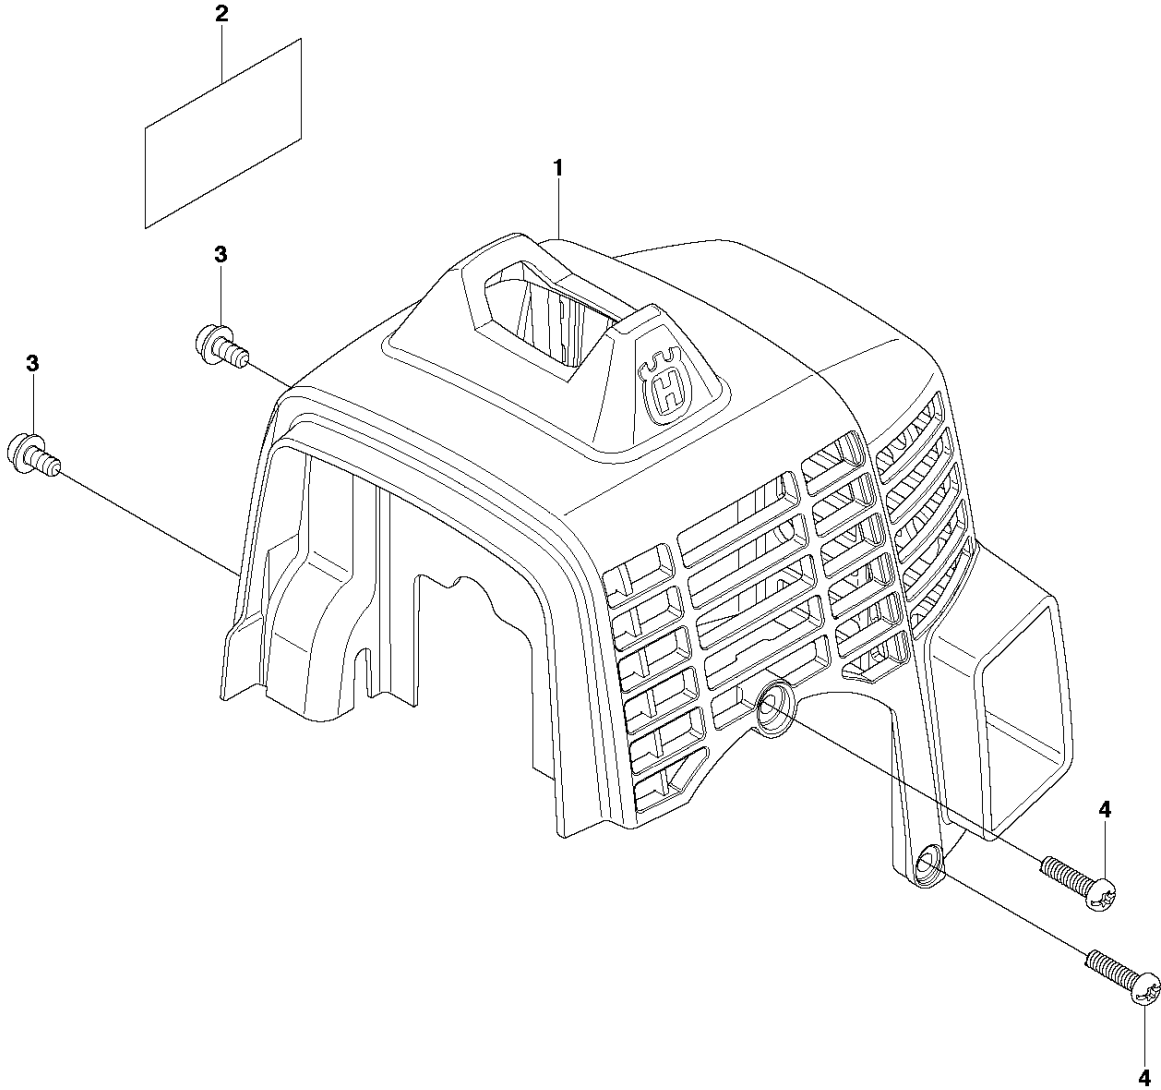

N 543RS
CRANK SHAFT

CRANKSHAFT

543 RS for China, 967348201, 2015-11

Ref	Part No	Description	Remark	QTY KIT
1	521 62 39-01	SHAFT-COMP		1
2	504 12 14-01	BEARING		2
3	506 68 94-01	KEY		1

G 543RS
CYLINDER COVER