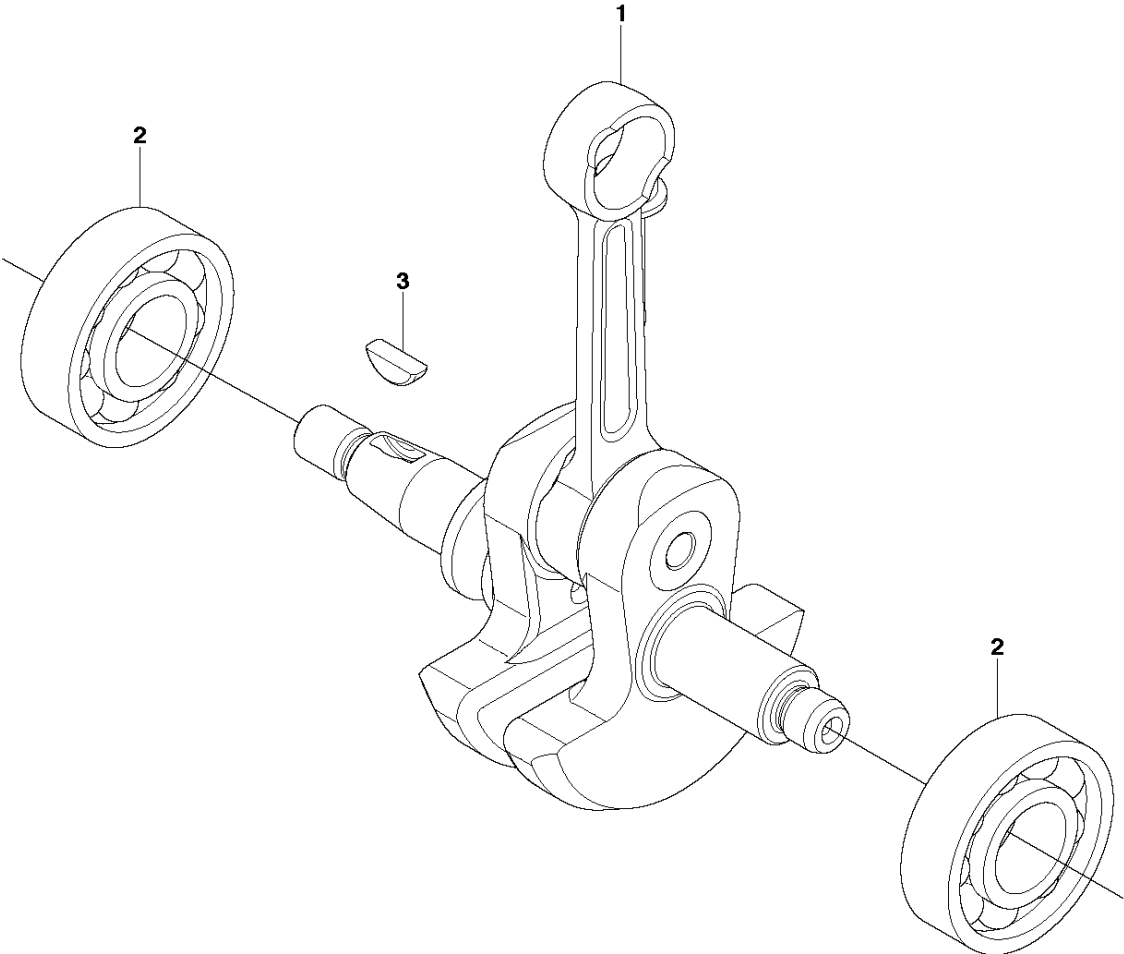

N 543RS
CRANK SHAFT

CRANKSHAFT

543 RS for China, 967348201, 2015-11

Ref	Part No	Description	Remark	QTY KIT
1	521 62 39-01	SHAFT-COMP		1
2	504 12 14-01	BEARING		2
3	506 68 94-01	KEY		1