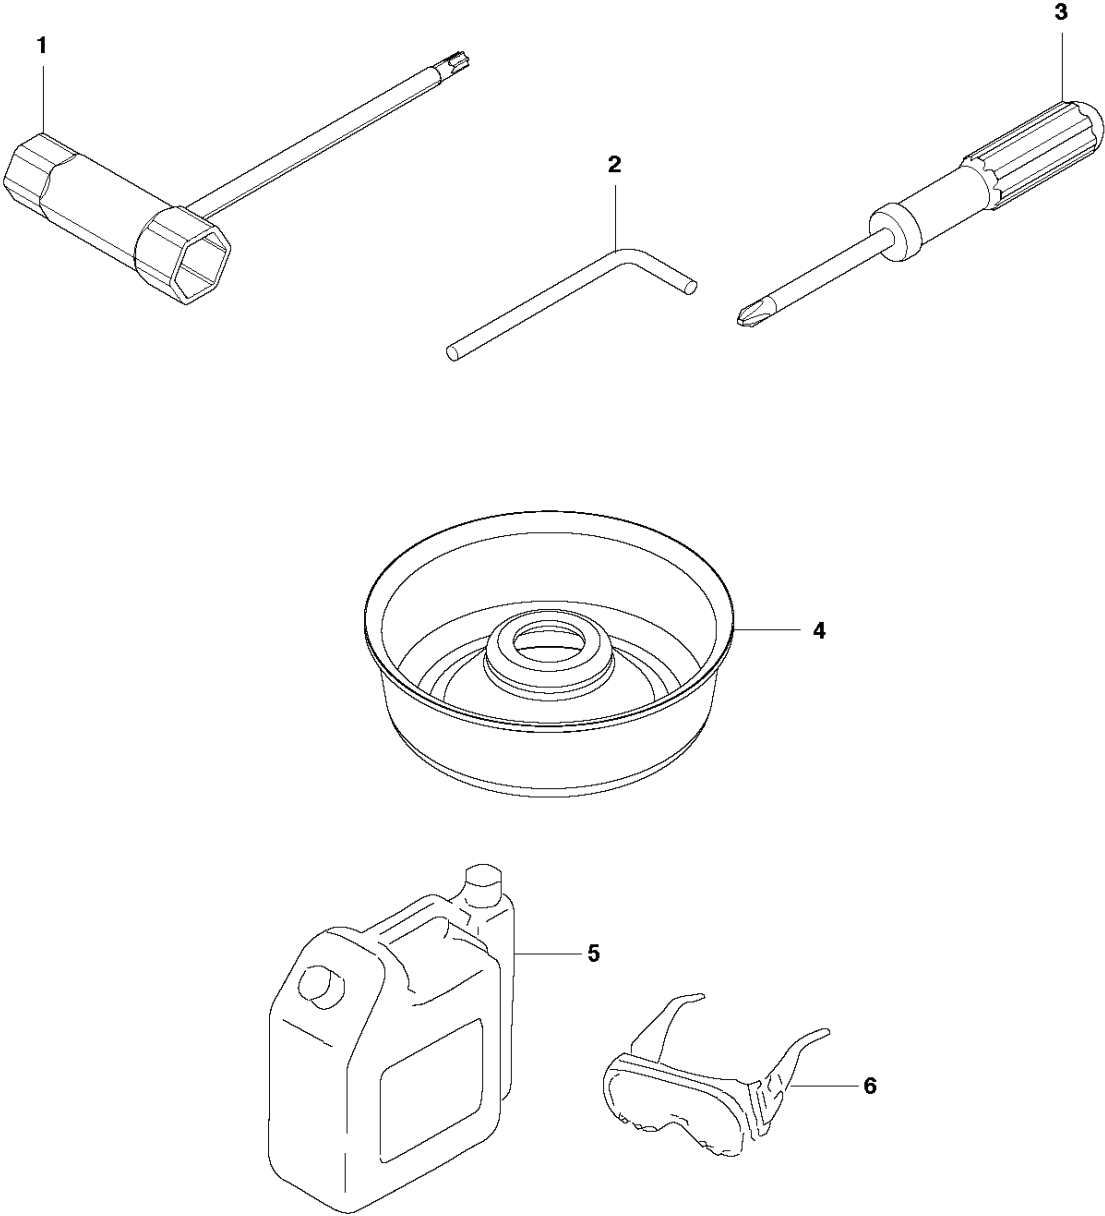

SPARE PARTS LIST

BRUSHCUTTERS/CLEARING SAWS

543 RS for China, 967348201, 2015-11

R1 543RS
ACCESSORIES

ACCESSORIES

543 RS for China, 967348201, 2015-11

Ref	Part No	Description	Remark	QTY KIT
1	506 68 61-01	COMBINATION WRENCH		1
2	505 31 20-01	TOOL		1
3	506 68 95-01	DRIVER		1
4	528 81 81-01	SUPPORT CUP		1
5	511 41 68-01	TANK		1
6	512 60 97-01	GOGGLE		1

R2 543RS
ACCESSORIES

ACCESSORIES

543 RS for China, 967348201, 2015-11

Ref	Part No	Description	Remark	QTY	KIT
1	584 40 42-01	SPLASH GUARD		1	
2	510 47 83-01	SCREW		2	1
3	515 58 62-01	BLADE		1	1
4	521 00 06-01	NUT		2	1
5	514 36 34-01	CLAMP		1	
6	514 36 35-01	BOLT		2	
7	510 48 80-01	WASHER		2	