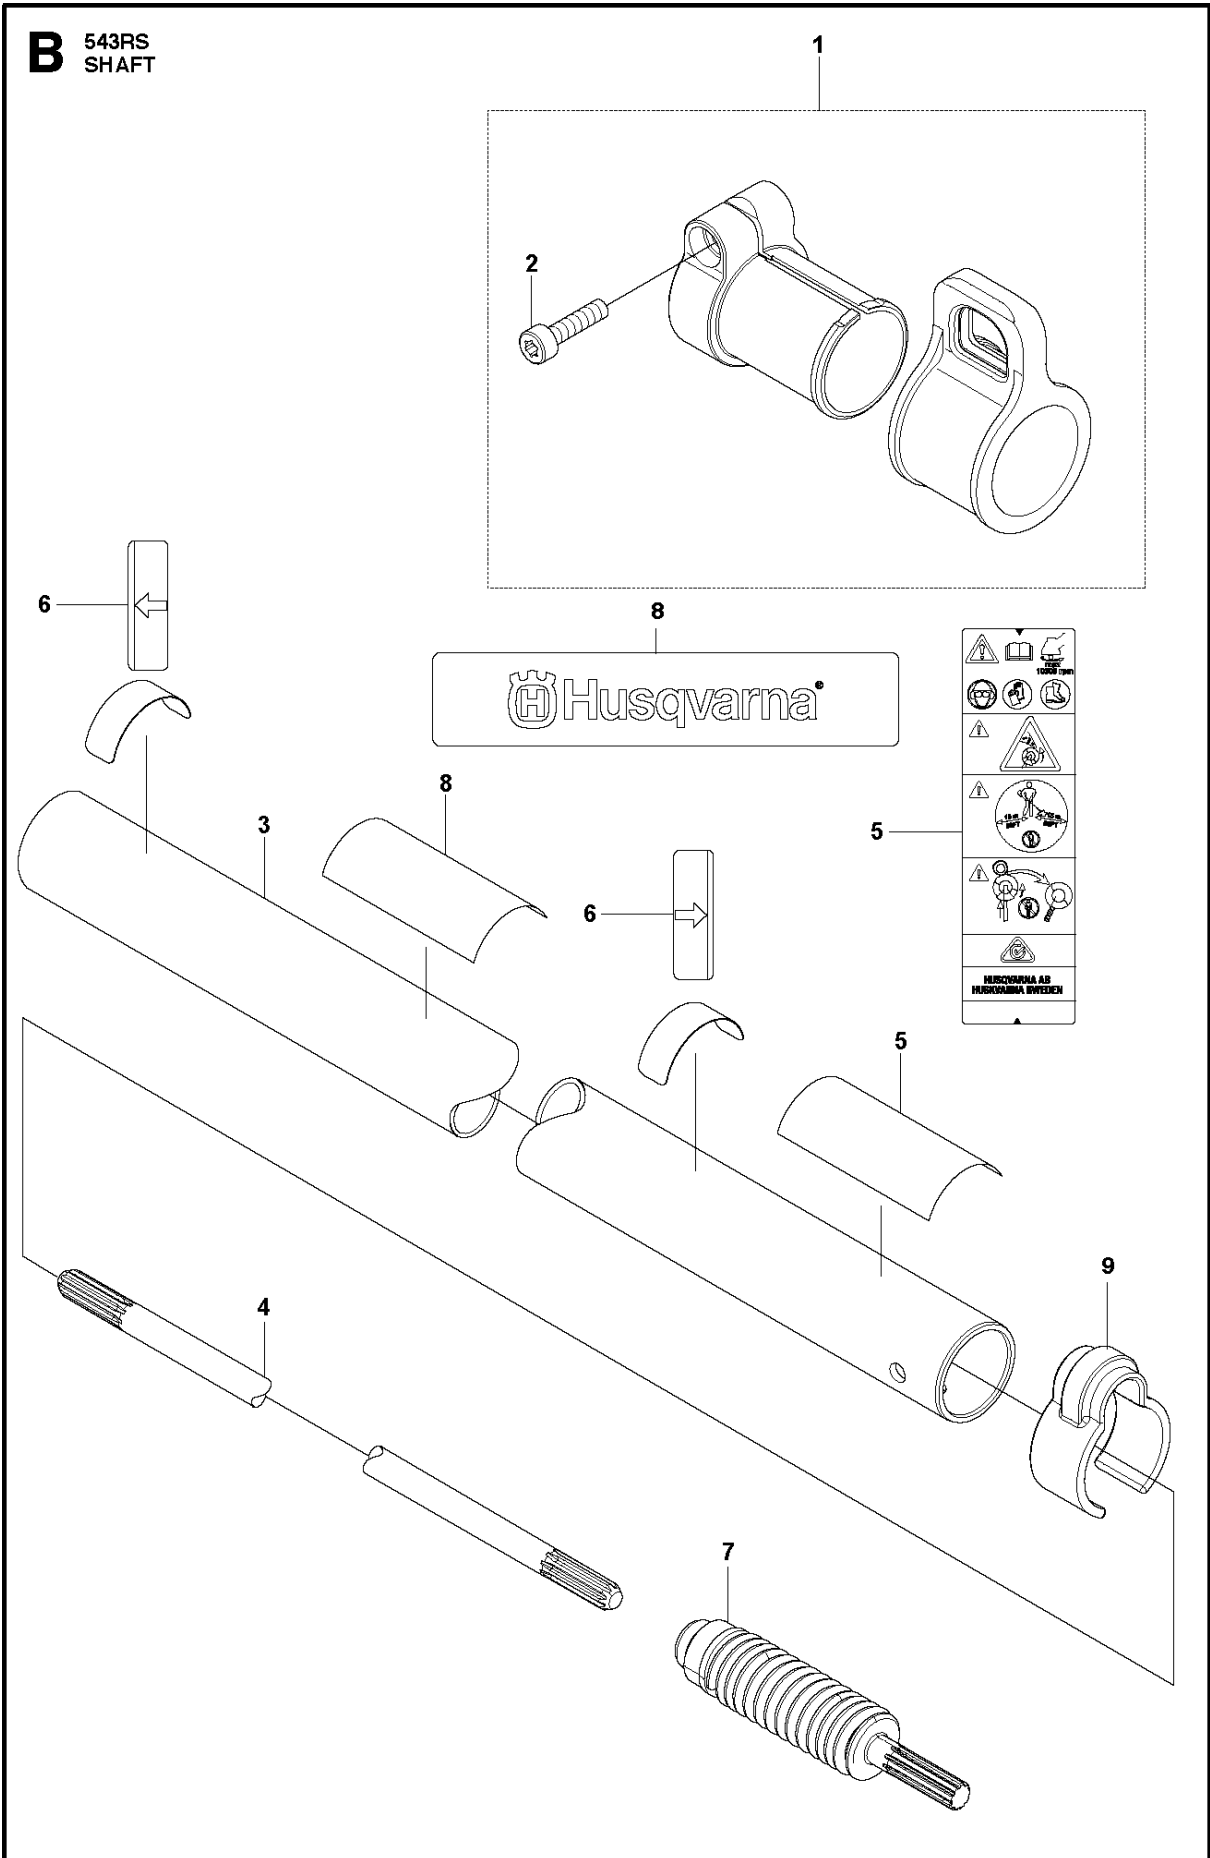

B 543RS
SHAFT

SHAFT

543 RS for China, 967348201, 2015-11

Ref	Part No	Description	Remark	QTY	KIT
1	521 66 80-01	HANGER-ASSY		1	
2	504 11 43-01	SCREW		1	1
3	586 30 42-01	PIPE		1	
4	586 30 43-01	DRIVE SHAFT		1	
5	587 36 26-01	DECAL		1	
6	505 29 58-01	LABEL		2	
7	586 30 44-01	JOINT		1	
8	584 63 69-01	DECAL		1	
9	505 29 52-01	CLAMP		1