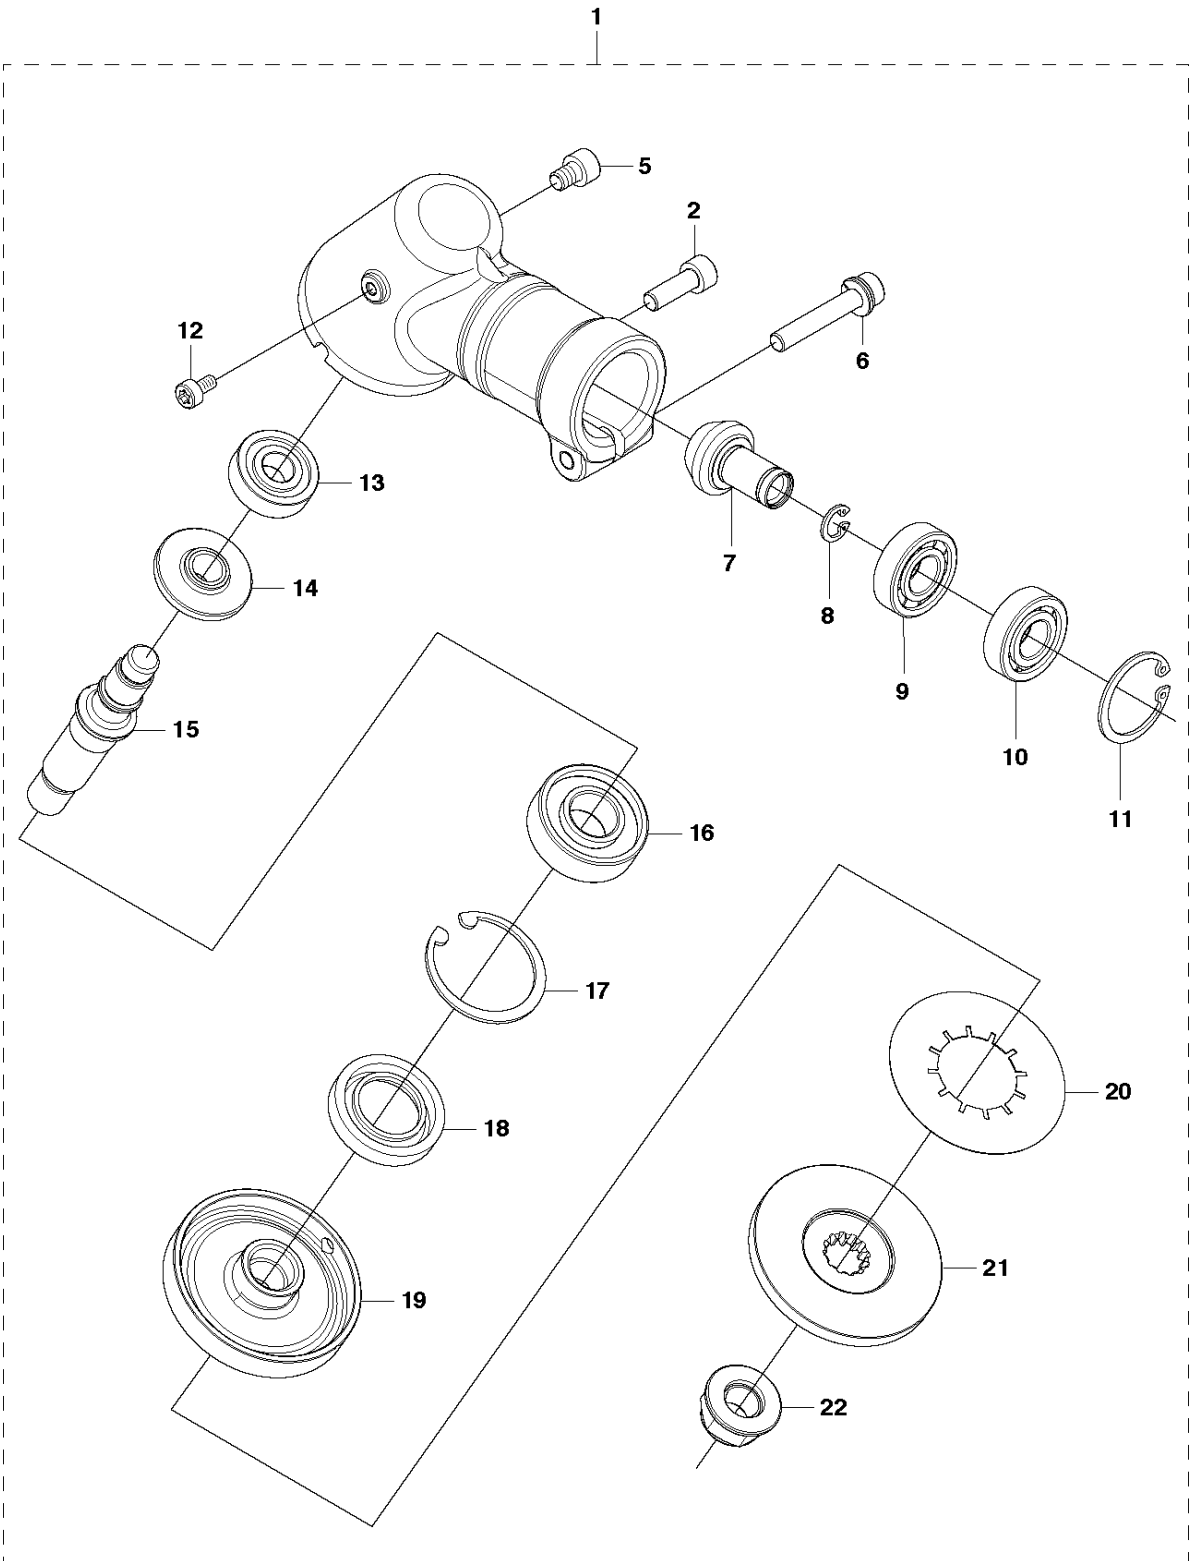

A 543RS
BEVEL GEAR

BEVEL GEAR

543 RS for China, 967348201, 2015-11

Ref	Part No	Description	Remark	QTY	KIT
1	579 07 62-01	GEAR CASE		1	
2	506 74 56-01	BOLT		1	
5	521 86 20-01	BOLT		1	1
6	521 86 24-01	BOLT		1	1
7	579 07 68-01	PINION		1	1
8	516 12 41-01	RING		1	1
9	516 12 79-01	BEARING		1	1
10	516 13 00-01	BEARING		1	1
11	506 60 99-01	RING		1	1
12	544 36 27-01	BOLT		1	1
13	505 17 02-01	BEARING		1	1
14	579 07 67-01	GEAR		1	1
15	579 07 66-01	SHAFT		1	1
16	516 13 17-01	BALL BEARING		1	1
17	502 84 93-01	SNAP RING		1	1
18	521 52 22-01	SEAL		1	1
19	579 07 69-01	HOLDER		1	1
20	579 07 70-01	PLATE		1	1
21	579 07 71-01	HOLDER		1	1
22	579 07 64-01	NUT		1	1