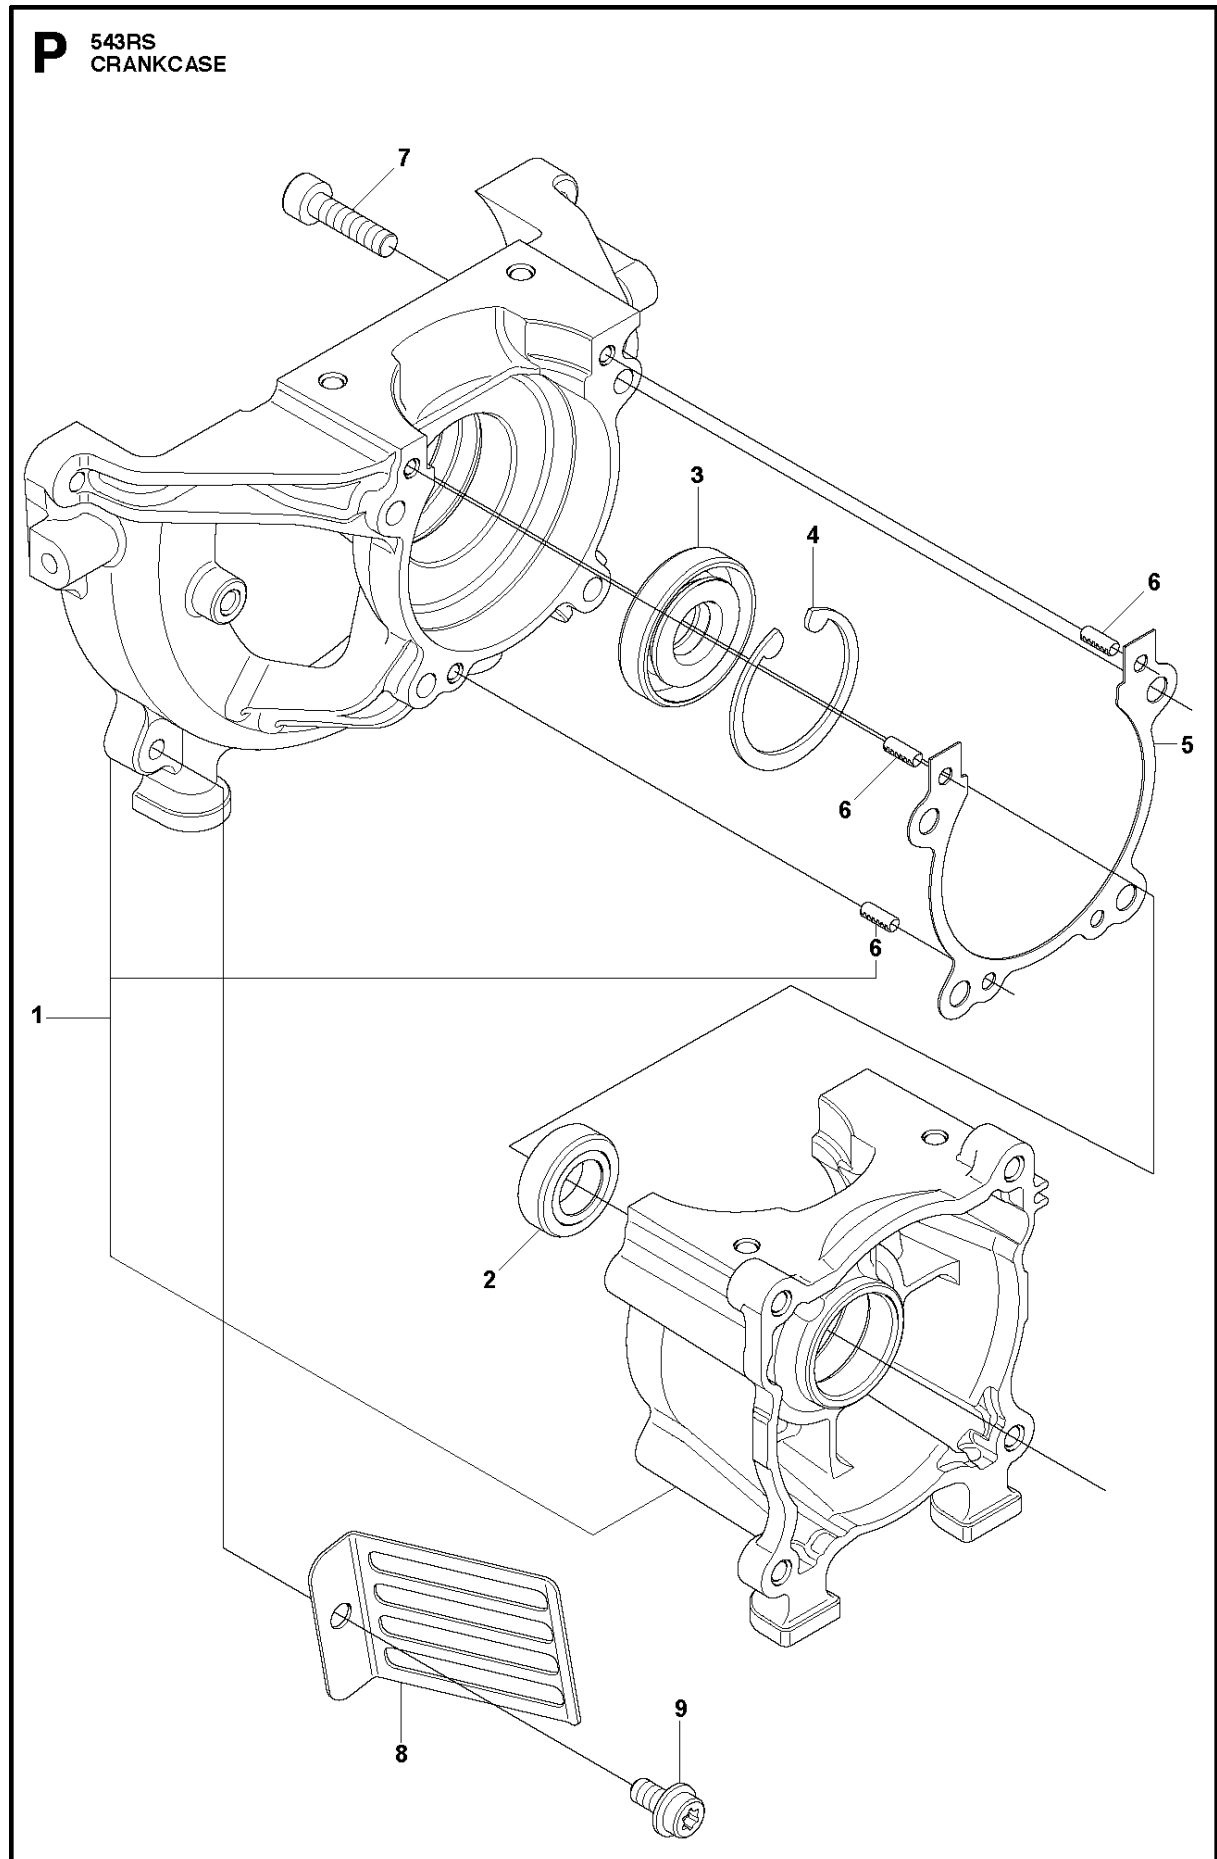

CARBURETOR & AIR FILTER

543 RS for China, 967348201, 2015-11

Ref	Part No	Description	Remark	QTY	KIT
1	577 98 00-02	AIR FILTER COVER		1	
2	577 97 98-01	TURNING KNOB		1	1
4	501 18 50-01	AIR FILTER		1	
5	521 51 55-01	SCREW		2	
8	576 68 55-01	FILTER HOUSING		1	
14	577 50 95-01	TUBE		1	
15	503 93 66-01	PURGE		1	
16	588 77 70-03	CARBURETTOR		1	
17	577 13 31-01	CHOKE CONTROL		1	
19	506 68 90-01	BOLT		3	
20	577 67 38-01	GASKET		1	
21	576 68 58-01	INSULATOR		1	
22	576 78 54-01	GASKET		2	
23	578 11 53-01	PLATE		1	
26	577 88 24-02	GASKET		1	
27	510 48 74-01	NUT		1	
28	577 17 72-01	SCREW		1	
29	577 13 32-01	JOINT		1	

CLUTCH

543 RS for China, 967348201, 2015-11

Ref	Part No	Description	Remark	QTY	KIT
1	528 81 57-01	HOUSING ASSY		1	
2	516 12 64-01	RING		1	1
3	521 66 50-01	CLAMP		1	1
4	521 66 52-01	ANTIVIBRATION ELEMENT		1	1
5	521 66 51-01	ANTIVIBRATION ELEMENT		1	1
6	521 66 49-01	HOUSING		1	1
7	516 12 42-01	RING		1	1
8	516 13 17-01	BALL BEARING		1	1
9	502 84 93-01	SNAP RING		1	1
10	505 29 38-01	DRUM		1	1
11	504 11 96-01	SCREW		1	1
12	521 86 23-01	BOLT		1	1
13	515 39 13-01	BOLT		4	
14	578 85 42-03	FAN COVER		1	
15	505 29 78-01	SCREW		2	
16	505 29 81-01	WASHER		2	
17	521 63 64-01	SHOE		1	
18	505 29 80-01	WASHER		2	
19	521 51 79-01	SCREW		4	
20	528 81 56-01	COVER		1	
21	523 01 90-01	BOLT		4	
22	521 52 34-01	SPRING		1	