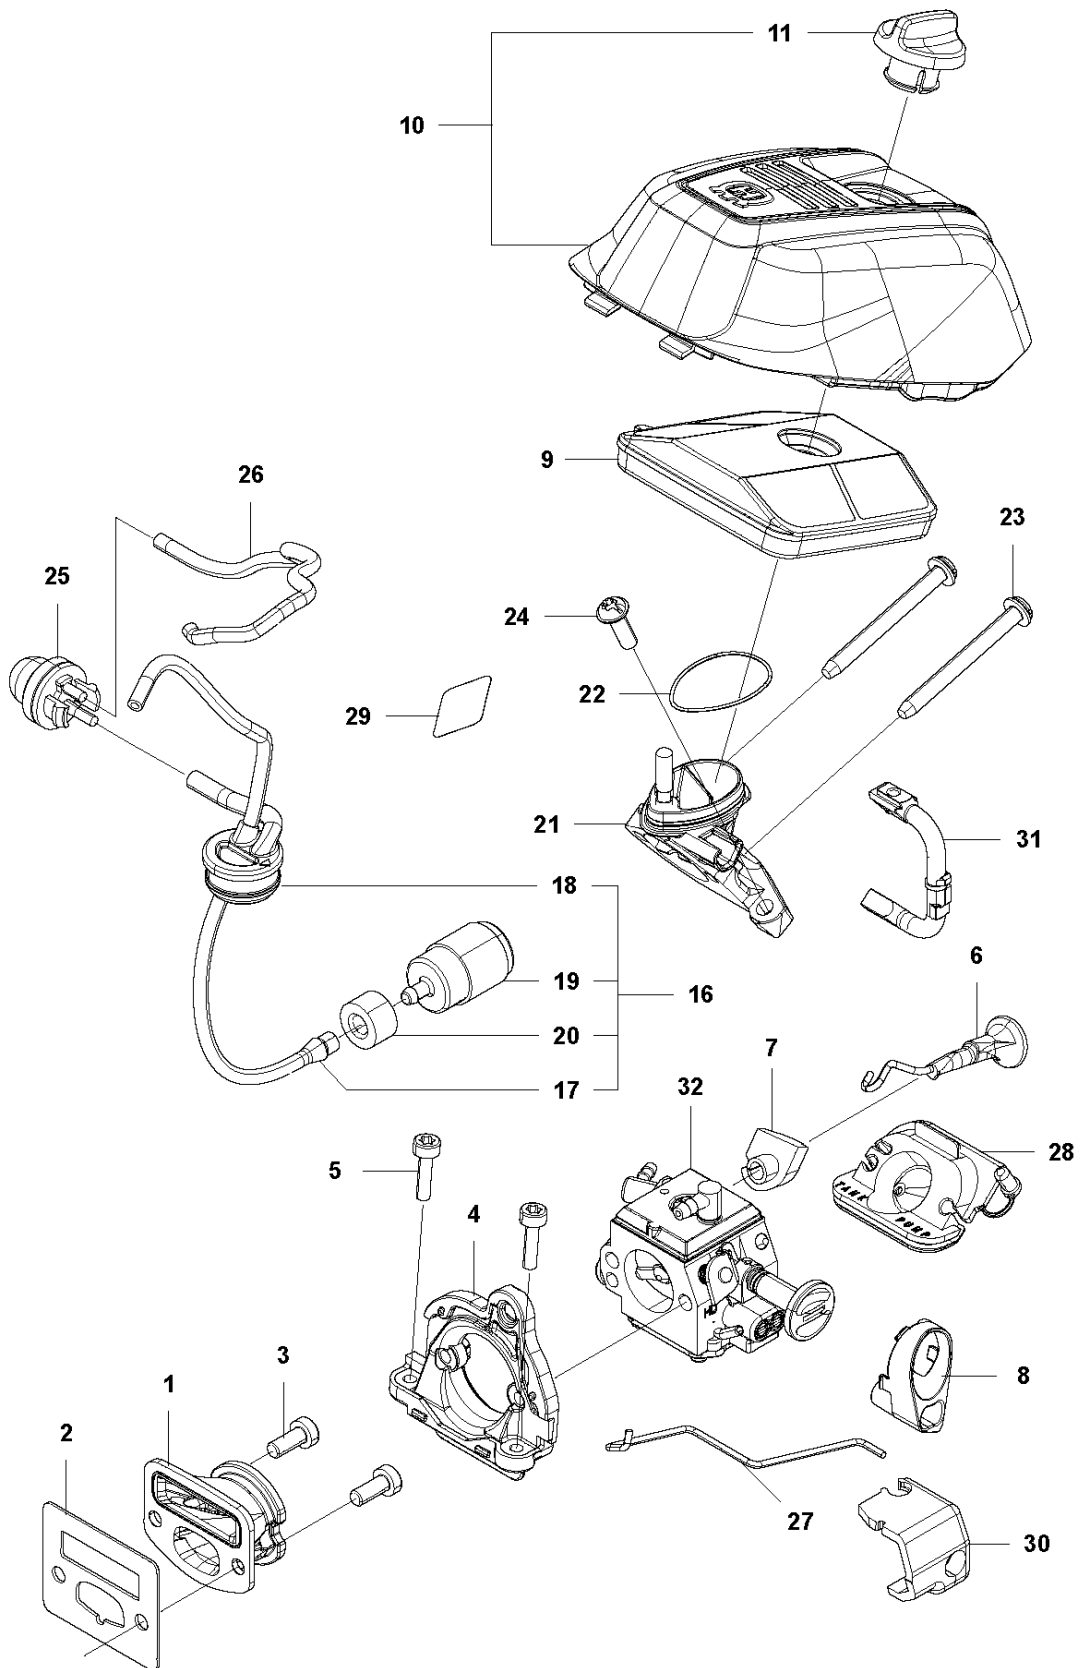

G 543XP, 543XPG
CARBURETOR & AIR FILTER

CARBURETOR & AIR FILTER

543 XP, 2017-08

Ref	Part No	Description	Remark	QTY	KIT
1	576 98 01-01	PIPE ASSY		1	
2	579 18 71-01	GASKET		1	
3	522 63 85-01	BOLT	M5x12-T27	2	
4	579 18 10-01	FLANGE		1	
5	506 74 57-01	BOLT	M4x16-T27	2	
6	577 43 32-01	ROD		1	
7	577 43 33-01	GROMMET		1	
8	582 33 92-01	GROMMET	For EU/US only	1	
8	501 30 51-01	GROMMET	For JAPAN only	1	
9	513 79 46-01	AIR FILTER	s/n up to – 20171915387	1	
9	588 84 91-01	CLEANER	s/n from 20172200001	1	
10	577 43 35-01	AIR FILTER COVER		1	
11	577 43 37-01	KNOB		1	10
16	588 41 23-01	FUEL HOSE ASSY	For EU/JAPAN only	1	
16	579 20 40-01	FUEL HOSE ASSY	For US/CAN only	1	
17	510 92 09-01	PIPE	For EU/JAPAN only	1	16
17	579 51 84-01	FUEL HOSE	For US/CAN only	1	16
18	578 77 81-01	GROMMET		1	16
19	506 74 26-01	FILTER		1	16
20	513 75 08-01	COLLAR		1	
21	576 98 07-01	MANIFOLD	s/n up to – 20171915387	1	
21	588 81 79-01	MANIFOLD	s/n from 20172200001	1	
22	581 35 62-01	SEAL	s/n up to – 20171915387	1	
22	588 84 88-01	O-RING	s/n from 20172200001	1	
23	580 37 01-01	BOLT		2	
24	579 19 13-01	SCREW		1	
25	513 78 93-01	PUMP		1	
26	580 60 72-01	FUEL HOSE		1	
27	576 98 06-01	THROTTLE ROD		1	
28	512 46 31-01	GROMMET		1	
29	580 69 55-01	DECAL		1	
30	584 98 25-01	GROMMET		1	
31	588 90 31-01	PIPE	s/n from 20172200001	1	
32	590 41 34-01	CARBURETTOR	s/n from 20172200001, For EU/US only	1	
32	580 79 84-01	CARBURETTOR	s/n up to – 20171915387, for EU/US only	1	
32	588 84 89-01	CARBURETTOR	For JAPAN only	1