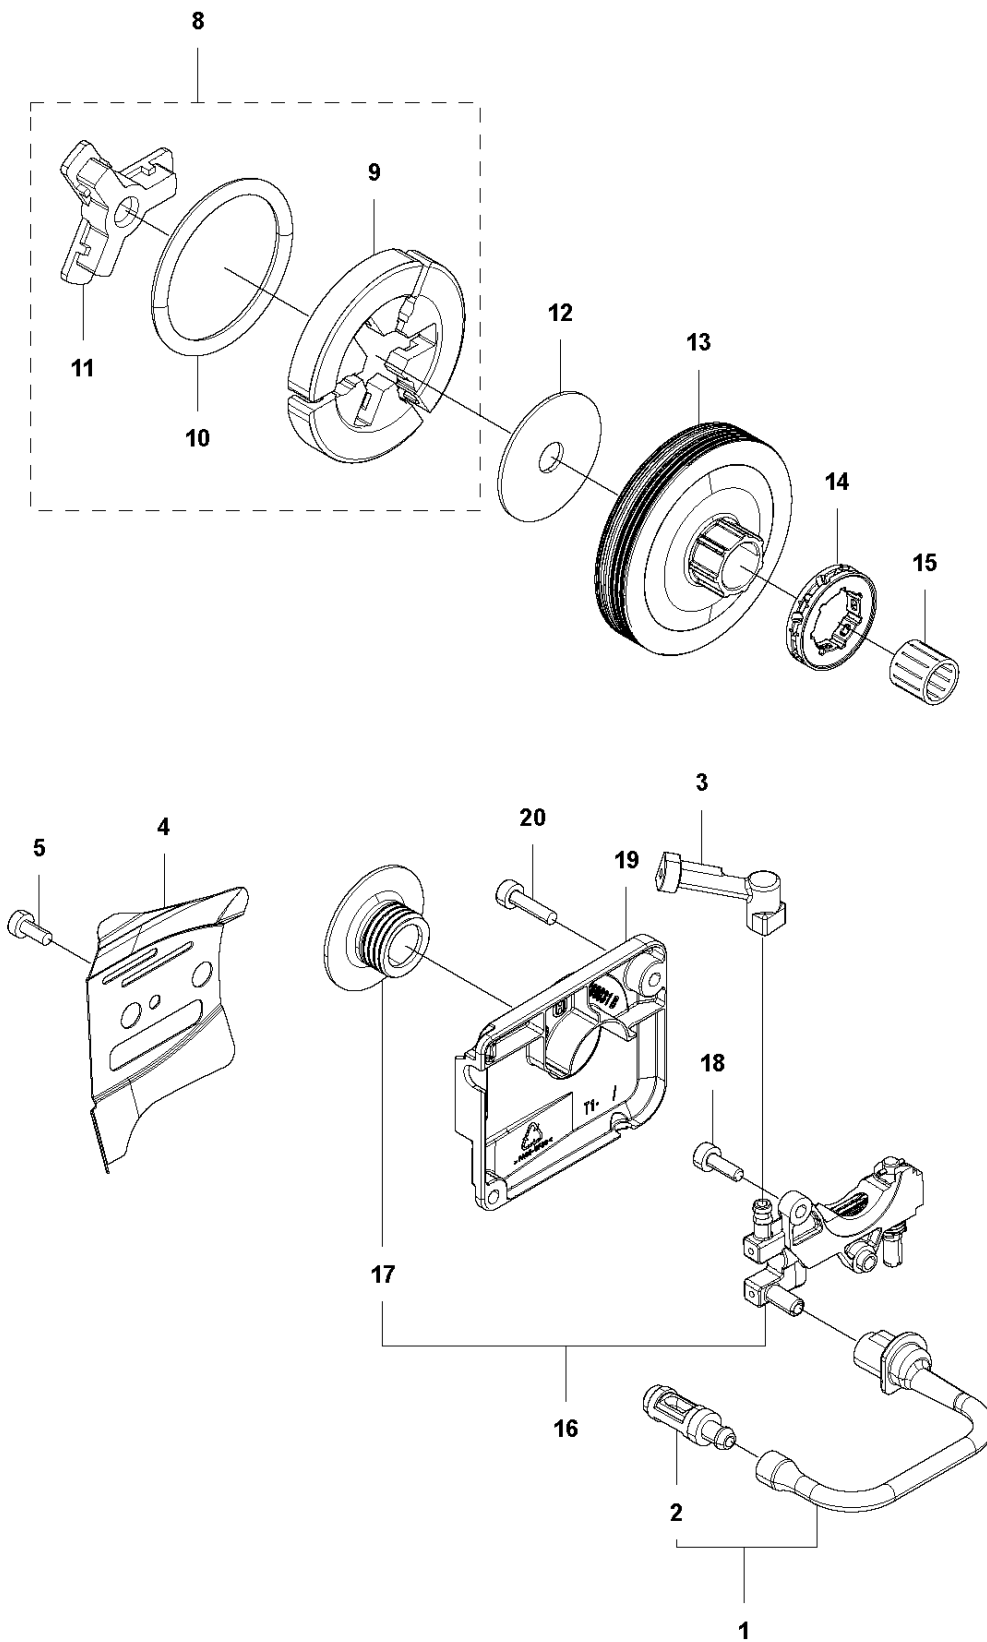

# SPARE PARTS LIST

CHAIN SAWS

543 XP, 2017-08

**A** 543XP, 543XPG  
CHAIN BRAKE & CLUTCH COVER

## CHAIN BRAKE &amp; CLUTCH COVER

543 XP, 2017-08

Ref	Part No	Description	Remark	QTY KIT	
1	577 43 38-01	CLUTCH COVER ASSY		1	
2	577 43 39-01	CLUTCH COVER		1	1
3	513 63 77-01	SCREW		1	1
4	513 70 14-01	NUT		1	1
5	513 63 79-01	GEAR		1	1
6	576 98 39-01	PLATE		1	1
7	576 98 41-01	SCREW	T4x10-T27	2	1
8	576 98 38-01	COVER LID		1	1
9	576 98 40-01	SCREW	T4x12-T27	2	1
10	576 98 35-01	BRAKE LEVER		1	1
11	577 00 82-01	PEN		1	1
12	579 19 02-01	RING		1	1
13	516 82 56-01	ARM		1	1
14	580 49 08-01	BRAKE BAND		1	1
15	521 07 54-01	ROLLER		1	1
16	516 82 66-01	BRAKE SPRING		1	1
17	513 96 59-01	SPRING		1	1
18	576 98 42-01	WEAR PROTECTION		1	1
19	575 96 08-01	NUT	M8xP1.25	2	
20	577 43 64-01	DECAL		1	
21	581 64 73-02	HAND GUARD		1	
22	576 98 45-01	SPRING		1	
23	576 98 46-01	CATCH		1	
24	576 98 49-01	SPACER		1	
25	576 98 50-01	WEAR PROTECTION		1	
26	529 26 81-01	BOLT	M5x9-T27	1	
27	513 28 71-01	WASHER		1	
28	576 98 52-01	SPACER		1	
29	526 83 45-01	SCREW		1	

## CLUTCH &amp; OIL PUMP

543 XP, 2017-08

Ref	Part No	Description	Remark	QTY	KIT
1	521 57 99-01	OILPIPE COMP		1	
2	521 58 00-01	FILTER		1	1
3	513 61 88-01	PIPE		1	
4	576 98 53-01	BAR MOUNT PLATE		1	
5	576 98 54-01	SCREW	M4x10-T27	1	
8	585 00 60-01	CLUTCH ASSY		1	
9	514 19 74-01	SHOE		3	8
10	585 00 61-01	CLUTCH SPRING		1	8
11	521 57 94-01	BOSS		1	8
12	513 62 57-01	PLATE		1	
13	513 95 61-01	DRUM	325P	1	
14	514 23 94-01	RIM		1	
15	513 70 12-01	BEARING		1	
16	521 58 65-01	OIL PUMP	325P	1	
17	511 19 45-01	WORM		1	16
18	506 74 57-01	BOLT	M4x16-T27	2	
19	576 98 31-01	PUMP COVER		1	
20	521 51 57-01	BOLT	M4x12-T27	2	

## CYLINDER PISTON

543 XP, 2017-08

Ref	Part No	Description	Remark	QTY KIT
1	576 97 70-01	GASKET		1
2	510 90 46-01	BOLT	M5x20-T27/P	4
3	512 48 49-01	PIN		1
5	581 75 59-01	PISTON		1
6	579 02 97-01	PISTON RING		2
7	516 28 30-01	RING		2
8	577 40 50-01	CYLINDER ASSY		1