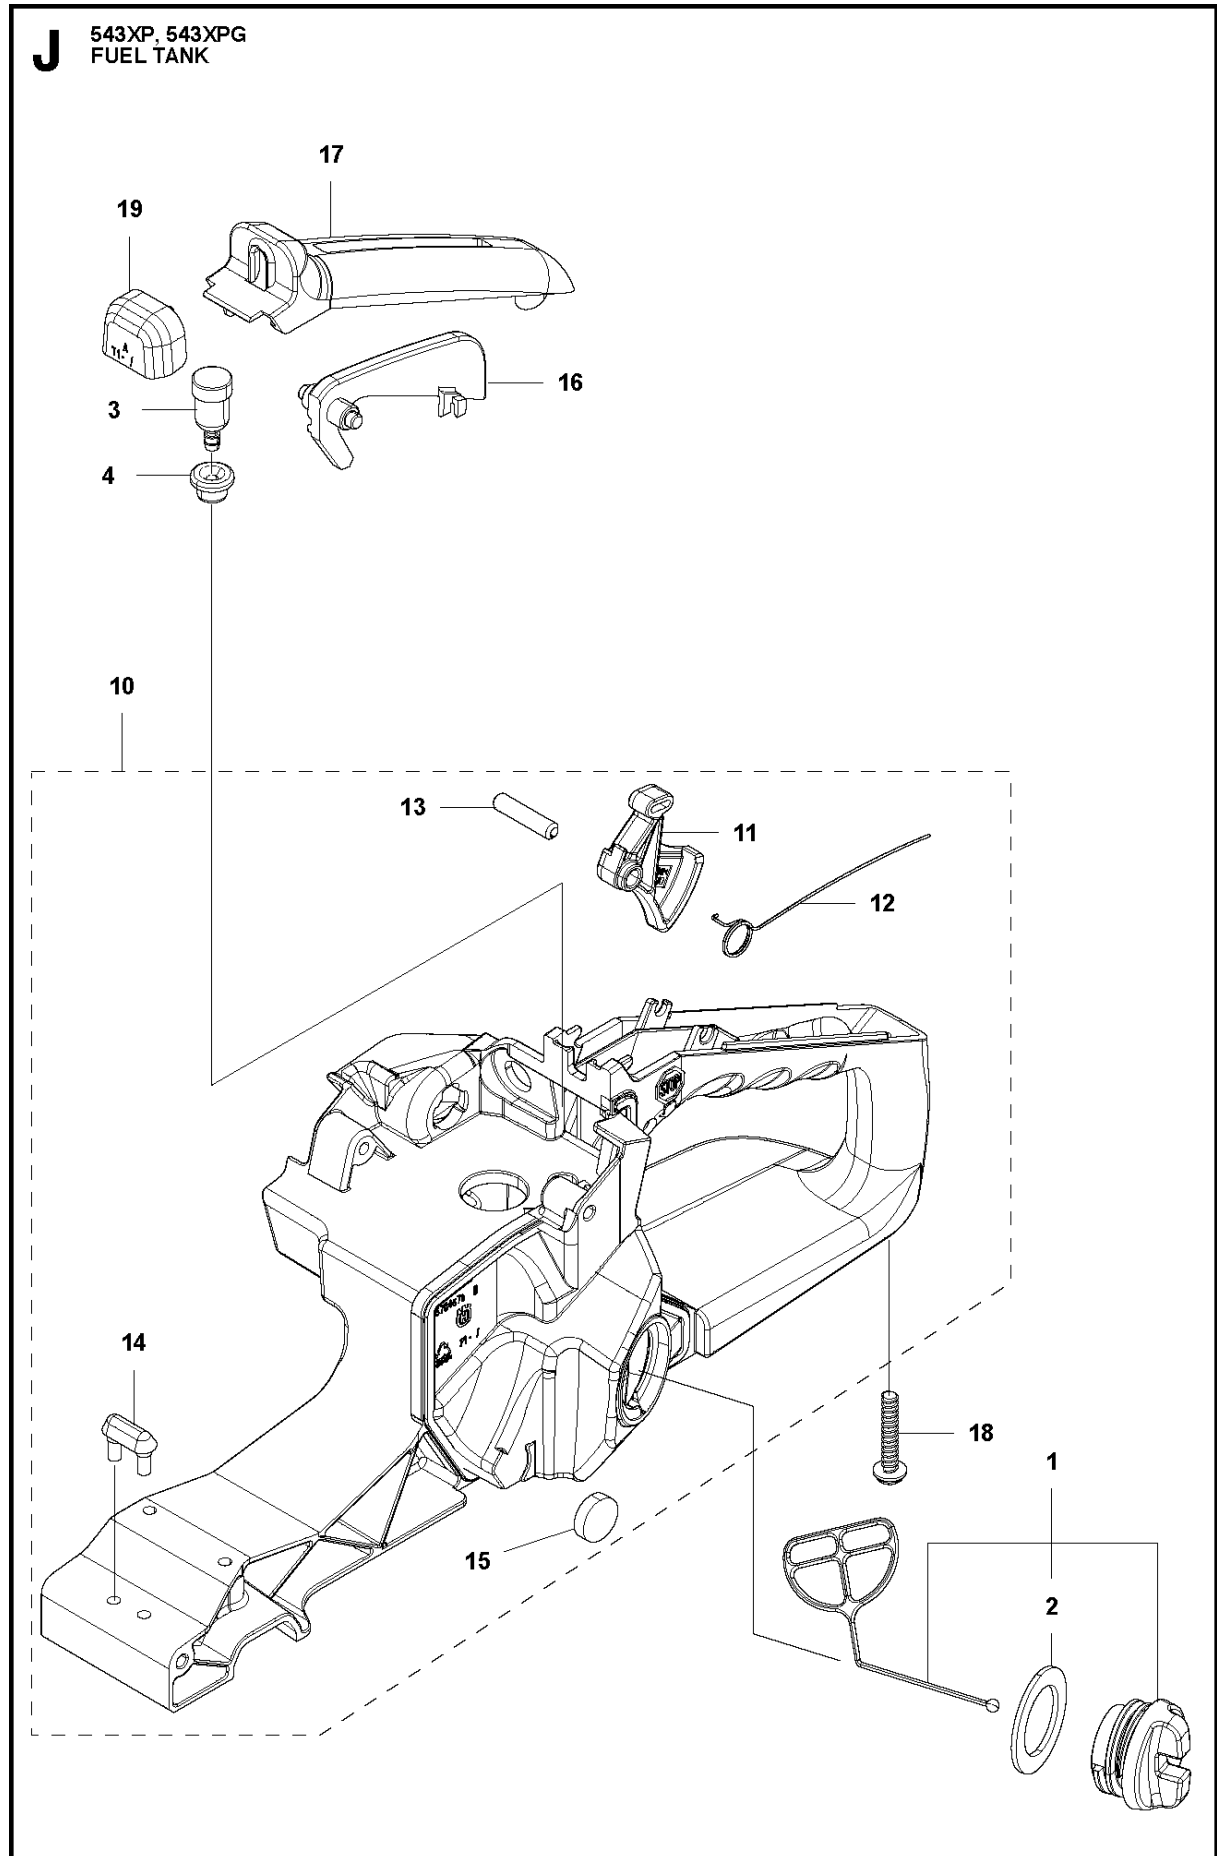

FUEL TANK

543 XP, 2017-08

Ref	Part No	Description	Remark	QTY	KIT
1	580 75 91-01	TANK CAP ASSY		1	
2	579 51 80-01	GASKET		1	1
3	513 75 15-01	BREATHER		1	
4	514 20 14-01	GROMMET		1	
10	577 43 46-01	HANDLE ASSY	543XP	1	
11	580 69 47-02	THROTTLE LEVER		1	10
12	505 04 80-01	SPRING		1	10
13	505 04 81-01	SPRING PIN		1	10
14	513 62 02-01	DAMPER		1	10
15	513 75 02-01	HELPER(M)		1	10
16	577 43 54-01	ARM		1	
17	583 95 08-01	COVER		1	
18	521 51 83-01	SCREW		1	
19	580 73 30-01	SUPPORT		1