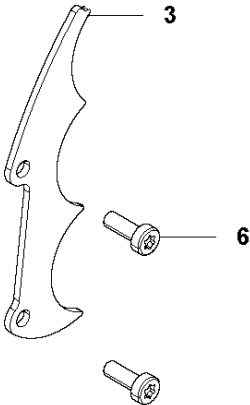

P 543XP, 543XPG
ACCESSORIES

ACCESSORIES

543 XP, 2017-08

Ref	Part No	Description	Remark	QTY KIT
1	521 53 29-01	WRENCH		1
2	580 65 98-01	WINTER COVER		1
3	585 69 70-01	SPIKE		1
4	513 63 56-01	DRIVER		1
5	584 40 91-01	HEX KEY	T27	1
6	521 51 62-01	BOLT		2