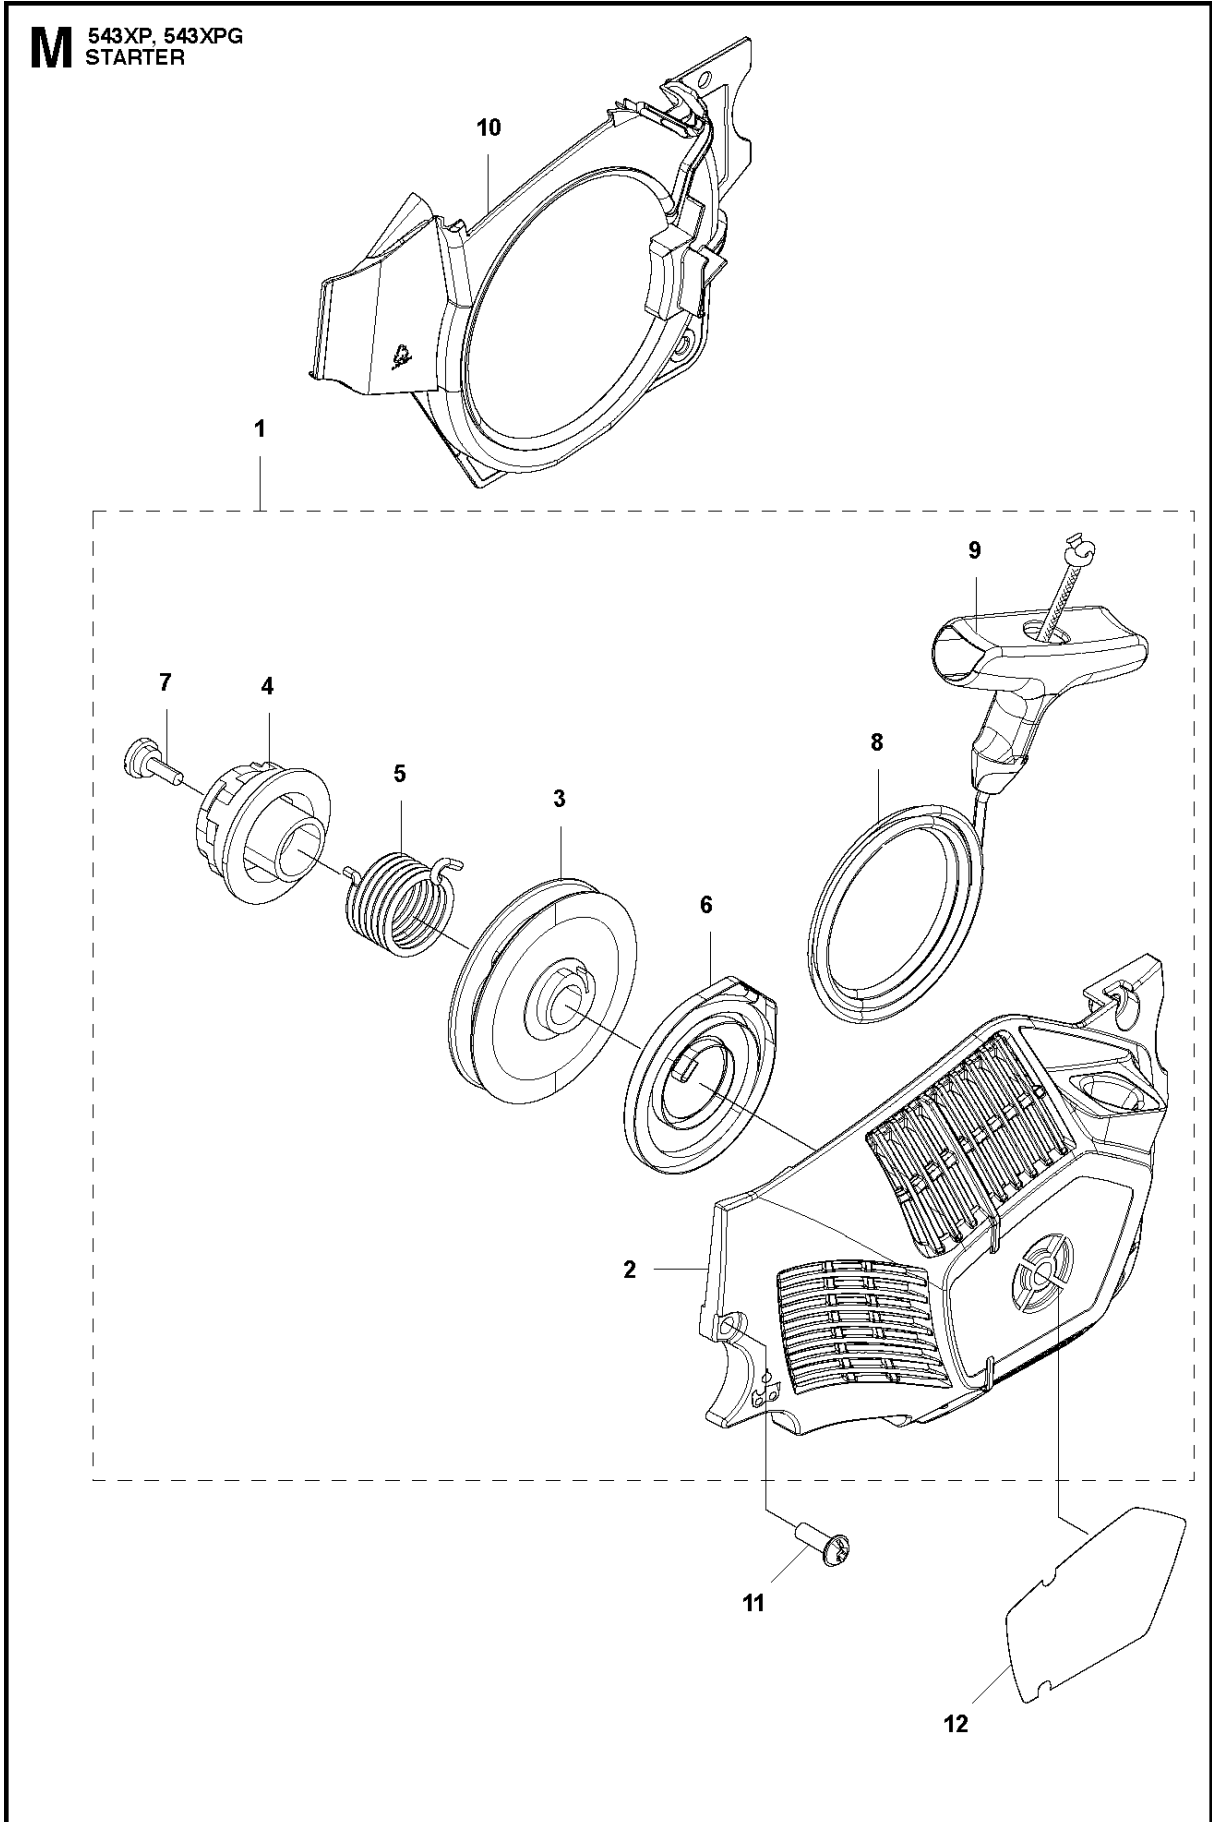

M 543XP, 543XPG
STARTER

STARTER

543 XP, 2017-08

Ref	Part No	Description	Remark	QTY	KIT
1	577 43 41-01	STARTER ASSY	s/n up to – 20171915387	1	
1	586 69 31-02	STARTER ASSY	s/n from 20172200001	1	
2	577 43 44-01	CASE	s/n up to – 20171915387	1	1
2	586 69 32-02	STARTER HOUSING	s/n from 20172200001	1	1
3	527 75 60-01	REEL	s/n up to – 20171915387	1	1
3	586 69 35-01	REEL	s/n from 20172200001	1	1
4	576 98 56-01	STARTER PULLEY		1	1
5	527 75 62-01	SPRING		1	1
6	576 38 33-01	SPRING CASSETTE ASSY		1	1
7	515 36 71-01	SCREW		1	1
8	527 75 61-01	ROPE		1	1
9	537 23 25-01	STARTER HANDLE		1	1
10	576 98 59-01	AIR BAFFLE	s/n up to – 20171915387	1	
10	586 68 90-01	AIR CONDUCTOR	s/n from 20172200001	1	
11	579 19 13-01	SCREW	M5x14-T27	3	
12	577 43 65-01	DECAL	543XP	1