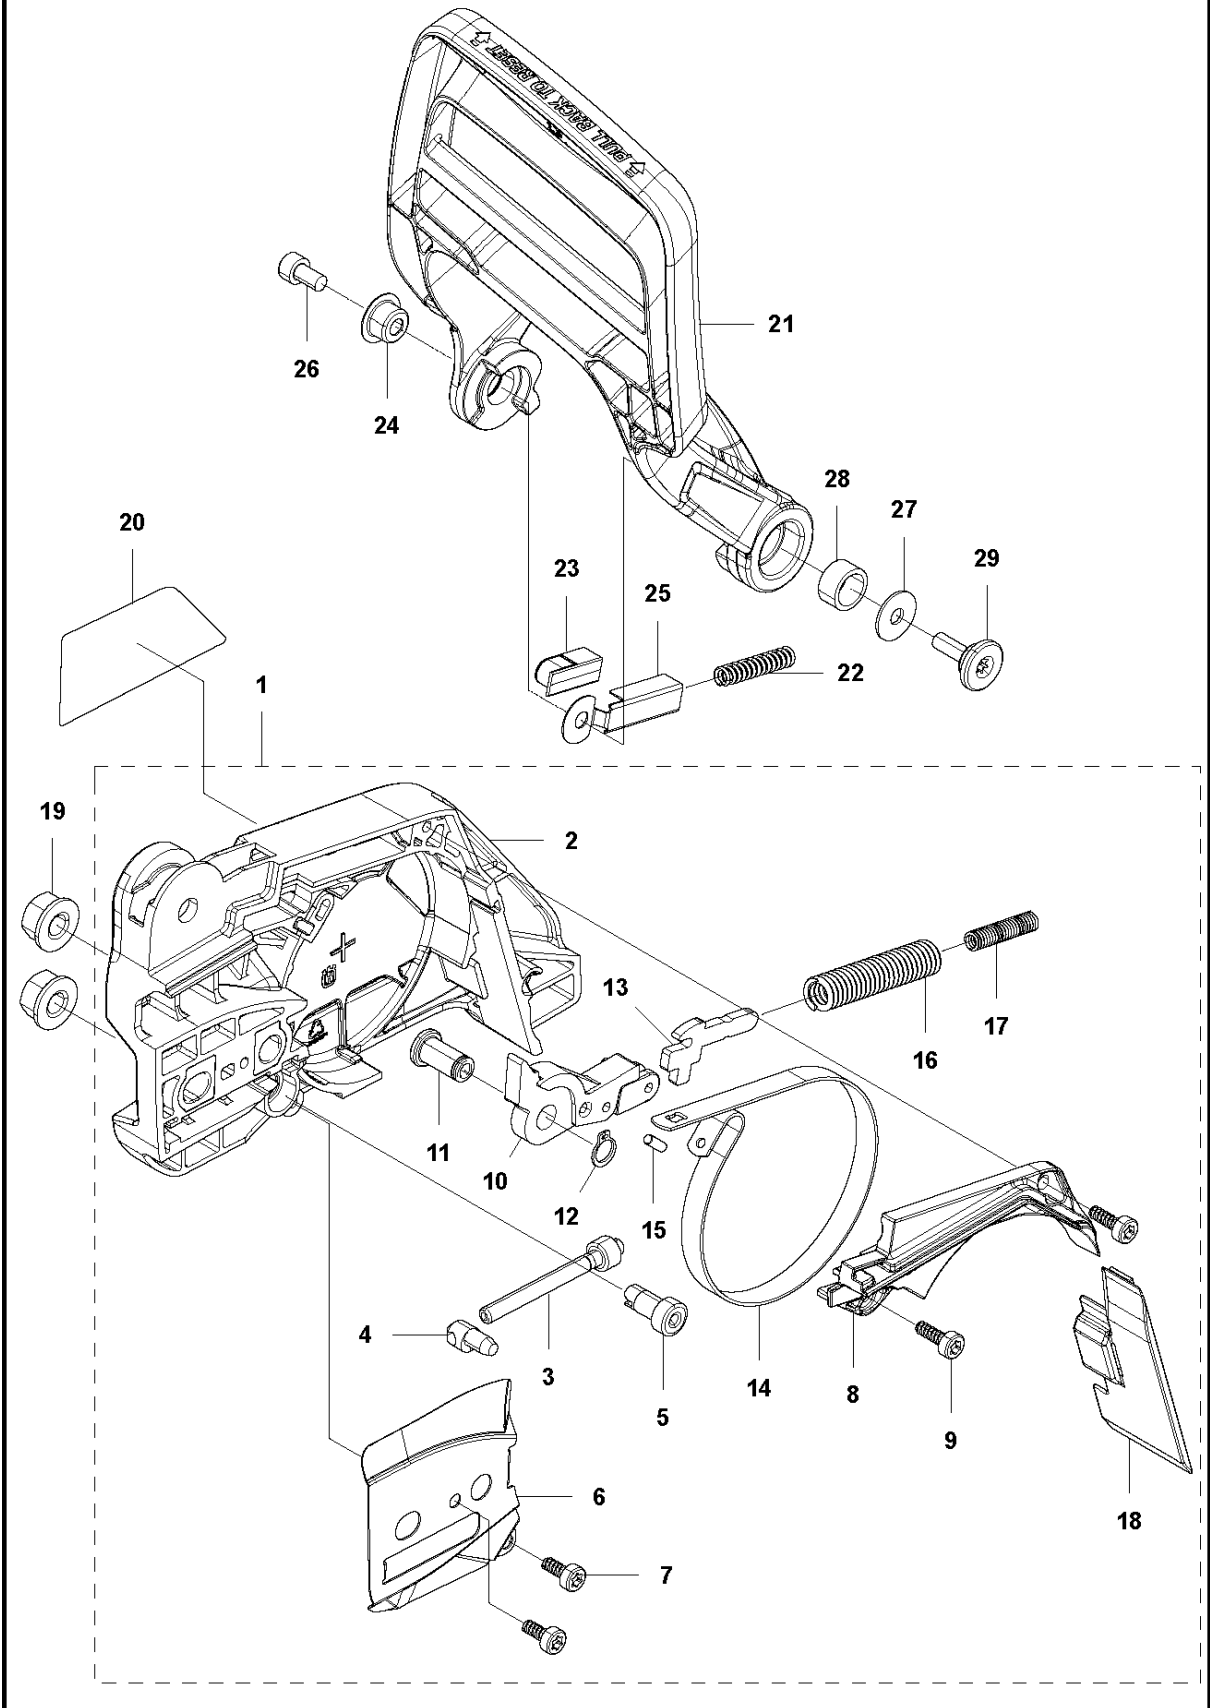

# SPARE PARTS LIST

CHAIN SAWS

543 XP, 2017-08

**A** 543XP, 543XPG  
CHAIN BRAKE & CLUTCH COVER

## CHAIN BRAKE &amp; CLUTCH COVER

543 XP, 2017-08

Ref	Part No	Description	Remark	QTY KIT	
1	577 43 38-01	CLUTCH COVER ASSY		1	
2	577 43 39-01	CLUTCH COVER		1	1
3	513 63 77-01	SCREW		1	1
4	513 70 14-01	NUT		1	1
5	513 63 79-01	GEAR		1	1
6	576 98 39-01	PLATE		1	1
7	576 98 41-01	SCREW	T4x10-T27	2	1
8	576 98 38-01	COVER LID		1	1
9	576 98 40-01	SCREW	T4x12-T27	2	1
10	576 98 35-01	BRAKE LEVER		1	1
11	577 00 82-01	PEN		1	1
12	579 19 02-01	RING		1	1
13	516 82 56-01	ARM		1	1
14	580 49 08-01	BRAKE BAND		1	1
15	521 07 54-01	ROLLER		1	1
16	516 82 66-01	BRAKE SPRING		1	1
17	513 96 59-01	SPRING		1	1
18	576 98 42-01	WEAR PROTECTION		1	1
19	575 96 08-01	NUT	M8xP1.25	2	
20	577 43 64-01	DECAL		1	
21	581 64 73-02	HAND GUARD		1	
22	576 98 45-01	SPRING		1	
23	576 98 46-01	CATCH		1	
24	576 98 49-01	SPACER		1	
25	576 98 50-01	WEAR PROTECTION		1	
26	529 26 81-01	BOLT	M5x9-T27	1	
27	513 28 71-01	WASHER		1	
28	576 98 52-01	SPACER		1	
29	526 83 45-01	SCREW		1	

## CLUTCH &amp; OIL PUMP

543 XP, 2017-08

Ref	Part No	Description	Remark	QTY	KIT
1	521 57 99-01	OILPIPE COMP		1	
2	521 58 00-01	FILTER		1	1
3	513 61 88-01	PIPE		1	
4	576 98 53-01	BAR MOUNT PLATE		1	
5	576 98 54-01	SCREW	M4x10-T27	1	
8	585 00 60-01	CLUTCH ASSY		1	
9	514 19 74-01	SHOE		3	8
10	585 00 61-01	CLUTCH SPRING		1	8
11	521 57 94-01	BOSS		1	8
12	513 62 57-01	PLATE		1	
13	513 95 61-01	DRUM	325P	1	
14	514 23 94-01	RIM		1	
15	513 70 12-01	BEARING		1	
16	521 58 65-01	OIL PUMP	325P	1	
17	511 19 45-01	WORM		1	16
18	506 74 57-01	BOLT	M4x16-T27	2	
19	576 98 31-01	PUMP COVER		1	
20	521 51 57-01	BOLT	M4x12-T27	2	