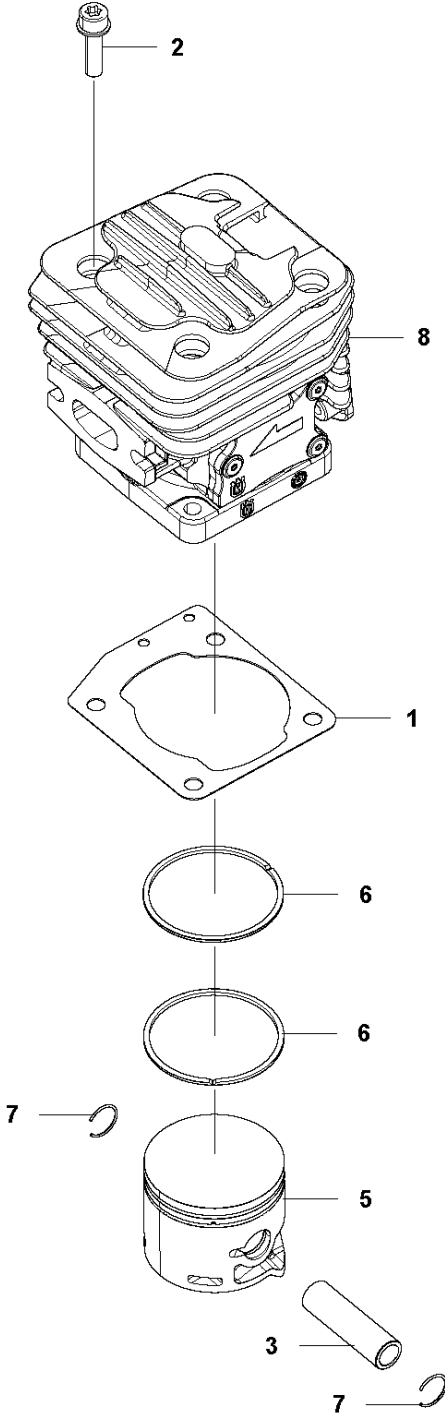

## CHAIN BRAKE &amp; CLUTCH COVER

543 XP, 2017-08

Ref	Part No	Description	Remark	QTY KIT	
1	577 43 38-01	CLUTCH COVER ASSY		1	
2	577 43 39-01	CLUTCH COVER		1	1
3	513 63 77-01	SCREW		1	1
4	513 70 14-01	NUT		1	1
5	513 63 79-01	GEAR		1	1
6	576 98 39-01	PLATE		1	1
7	576 98 41-01	SCREW	T4x10-T27	2	1
8	576 98 38-01	COVER LID		1	1
9	576 98 40-01	SCREW	T4x12-T27	2	1
10	576 98 35-01	BRAKE LEVER		1	1
11	577 00 82-01	PEN		1	1
12	579 19 02-01	RING		1	1
13	516 82 56-01	ARM		1	1
14	580 49 08-01	BRAKE BAND		1	1
15	521 07 54-01	ROLLER		1	1
16	516 82 66-01	BRAKE SPRING		1	1
17	513 96 59-01	SPRING		1	1
18	576 98 42-01	WEAR PROTECTION		1	1
19	575 96 08-01	NUT	M8xP1.25	2	
20	577 43 64-01	DECAL		1	
21	581 64 73-02	HAND GUARD		1	
22	576 98 45-01	SPRING		1	
23	576 98 46-01	CATCH		1	
24	576 98 49-01	SPACER		1	
25	576 98 50-01	WEAR PROTECTION		1	
26	529 26 81-01	BOLT	M5x9-T27	1	
27	513 28 71-01	WASHER		1	
28	576 98 52-01	SPACER		1	
29	526 83 45-01	SCREW		1	

## CLUTCH &amp; OIL PUMP

543 XP, 2017-08

Ref	Part No	Description	Remark	QTY	KIT
1	521 57 99-01	OILPIPE COMP		1	
2	521 58 00-01	FILTER		1	1
3	513 61 88-01	PIPE		1	
4	576 98 53-01	BAR MOUNT PLATE		1	
5	576 98 54-01	SCREW	M4x10-T27	1	
8	585 00 60-01	CLUTCH ASSY		1	
9	514 19 74-01	SHOE		3	8
10	585 00 61-01	CLUTCH SPRING		1	8
11	521 57 94-01	BOSS		1	8
12	513 62 57-01	PLATE		1	
13	513 95 61-01	DRUM	325P	1	
14	514 23 94-01	RIM		1	
15	513 70 12-01	BEARING		1	
16	521 58 65-01	OIL PUMP	325P	1	
17	511 19 45-01	WORM		1	16
18	506 74 57-01	BOLT	M4x16-T27	2	
19	576 98 31-01	PUMP COVER		1	
20	521 51 57-01	BOLT	M4x12-T27	2	

## CYLINDER PISTON

543 XP, 2017-08

Ref	Part No	Description	Remark	QTY KIT
1	576 97 70-01	GASKET		1
2	510 90 46-01	BOLT	M5x20-T27/P	4
3	512 48 49-01	PIN		1
5	581 75 59-01	PISTON		1
6	579 02 97-01	PISTON RING		2
7	516 28 30-01	RING		2
8	577 40 50-01	CYLINDER ASSY		1