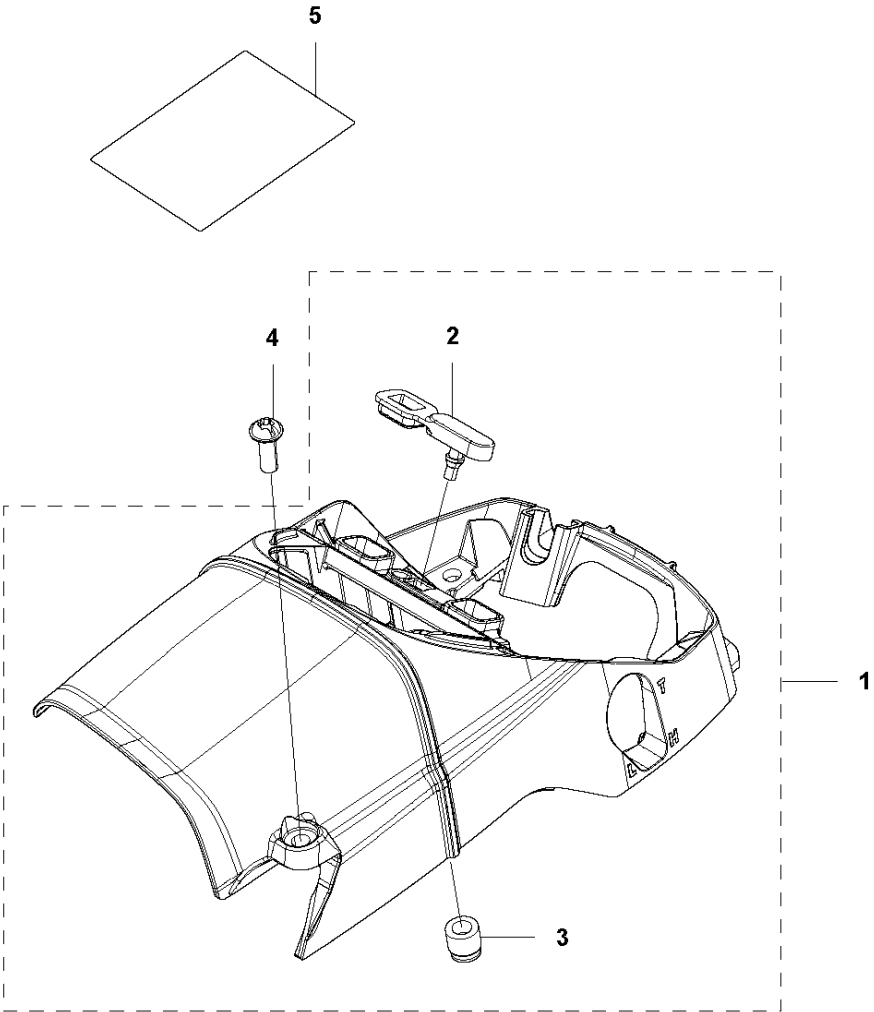

C 543XP, 543XPG
CYLINDER COVER

CYLINDER COVER

543 XP, 2017-08

Ref	Part No	Description	Remark	QTY	KIT
1	577 43 77-01	CYLINDER COVER ASSY		1	
2	578 01 64-01	GROMMET		1	1
3	514 24 82-01	GROMMET		1	1
4	579 19 13-01	SCREW	M5x14-T27	4	
5	588 96 07-01	DECAL		1