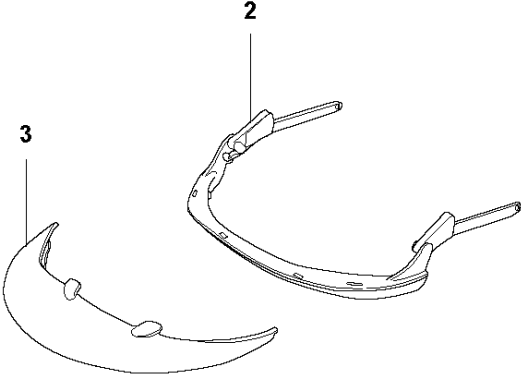

# SPARE PARTS LIST

ACCESSORIES AND TOOLS

FOREST HELMET CLASSIC, 580754301,  
2017-09

**FOREST HELMET CLASSIC  
EN397 ORANGE**

ASSEMBLY

FOREST HELMET CLASSIC, 580754301, 2017-09

Ref	Part No	Description	Remark	QTY KIT
1	574 61 35-01	VISOR		1
2	505 66 53-28	VISOR HOLDER		1
3	578 17 98-01	SUN PEAK		1
4	505 66 53-26	INSERT		1