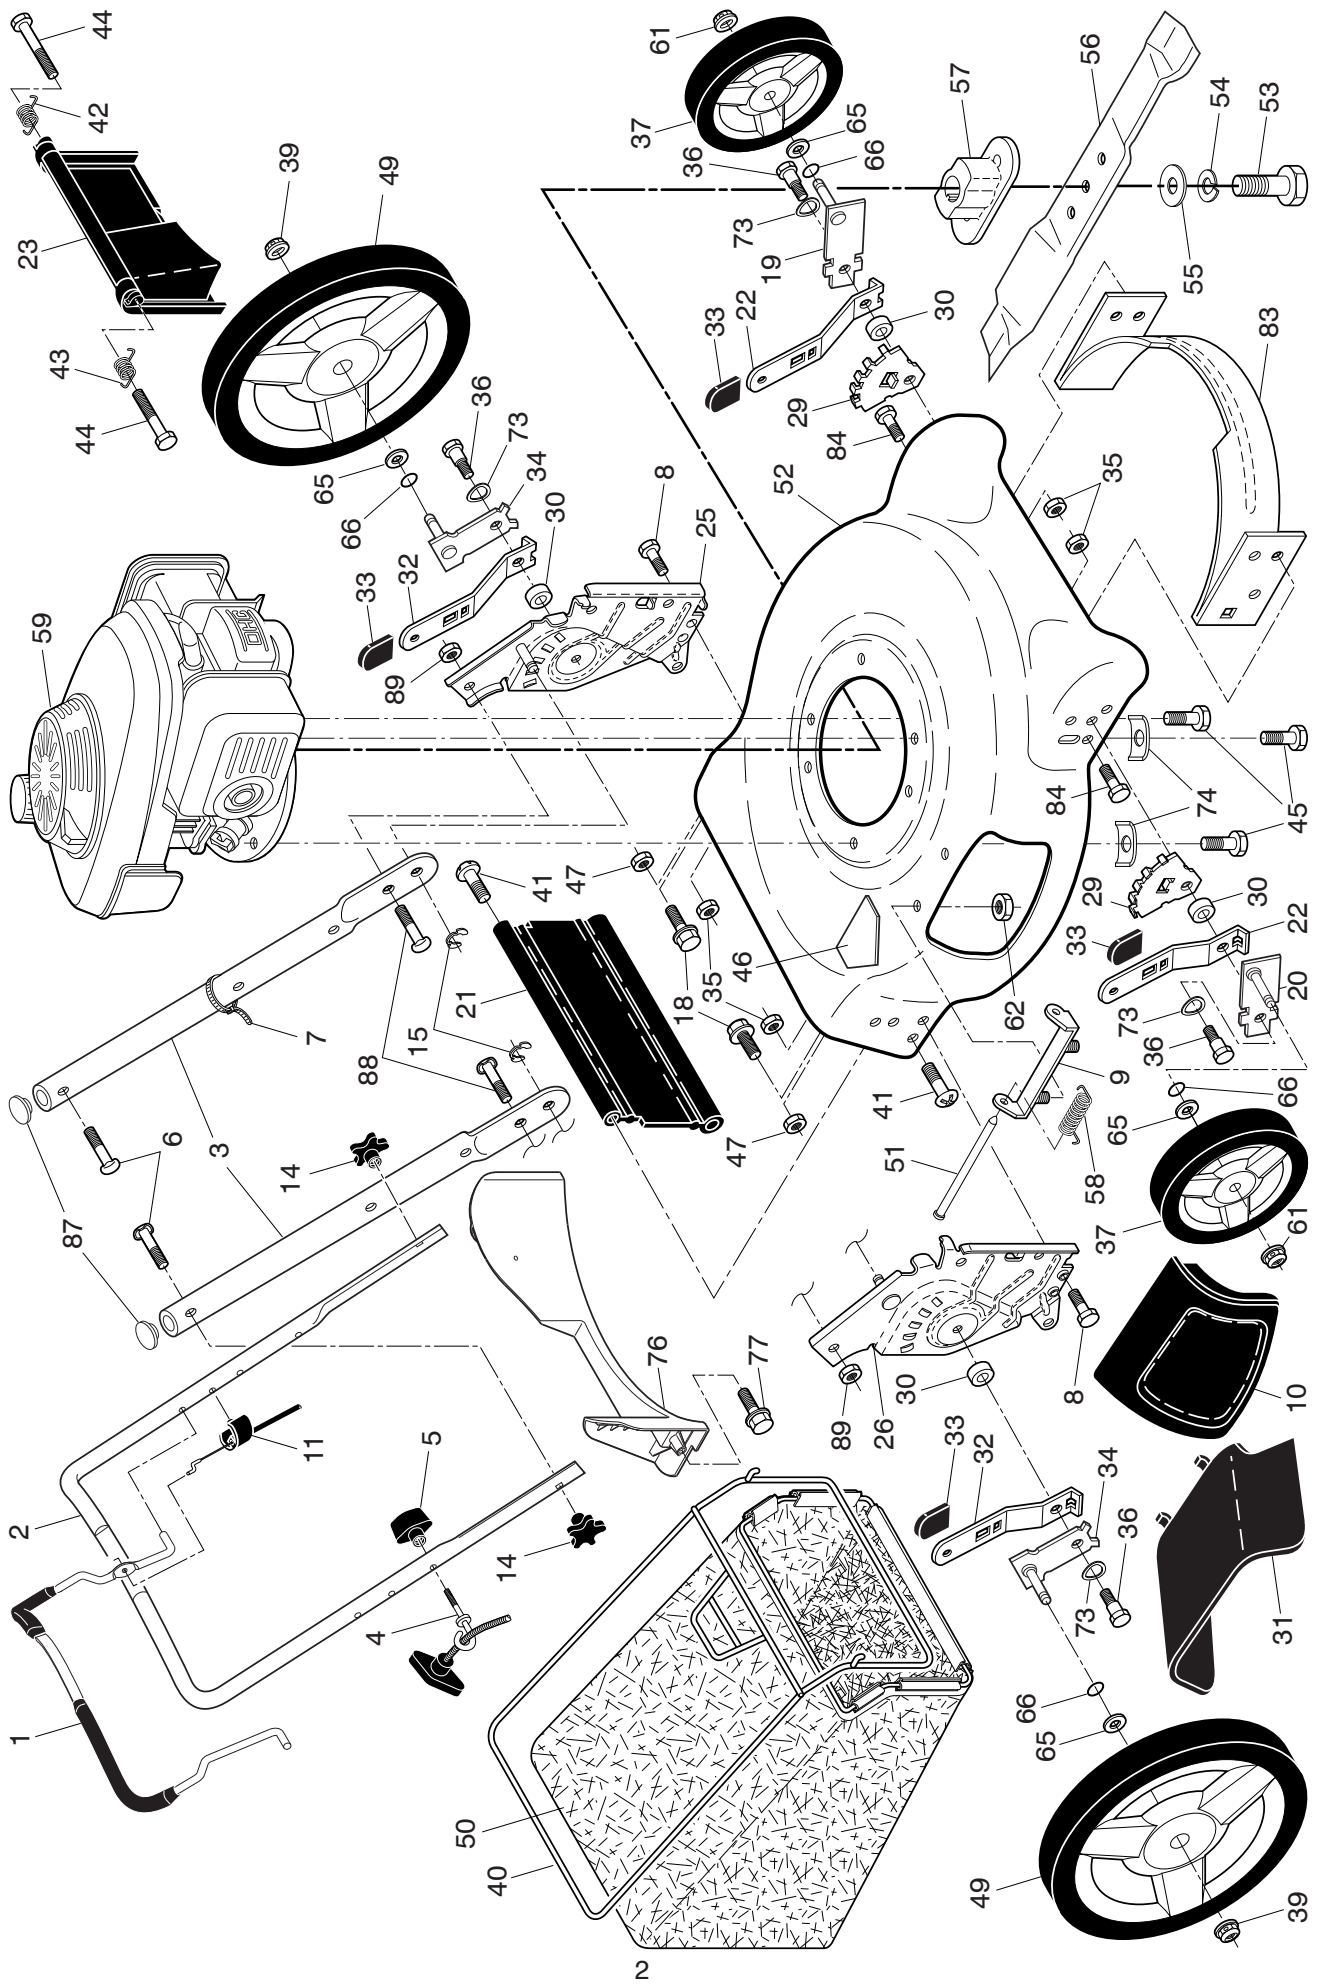

# HUSQVARNA ROTARY LAWN MOWER -- MODEL NUMBER 7021P (MFG. ID. NUMBER 96133003001)

KEY NO.	PART NO.	DESCRIPTION	KEY NO.	PART NO.	DESCRIPTION
1	587 68 93-02	Control Bar, Molded	44	532 18 41-93	Bolt, Rear Door
2	585 85 48-03	Upper Handle	45	532 15 04-06	Screw, Hex Head, Threaded, Rolled 3/8-16 x 1
3	580 63 86-03	Bar, Lower Handle	46	532 18 21-66	Danger Decal
4	581 90 21-01	Rope Guide	47	532 75 11-53	Nut, Hex
5	581 91 26-01	T-Knob	49	588 26 86-02	Wheel & Tire Assembly, Rear 11 x 1-3/4
6	532 19 15-74	Handle Bolt	50	581 00 21-12	Grassbag
7	532 06 64-26	Wire Tie	51	532 14 72-86	Hinge Rod
8	874 78 05-12	Bolt, Hex Head 5/16-18 x 3/4	52	532 44 19-50	Kit, Housing (Includes Key Number 46)
9	532 15 41-32	Hinge Bracket	53	532 85 10-84	Bolt, Hex Head, Grade 8, 3/8-24 x 1-3/8
10	581 82 58-01	Mulcher Door	54	532 85 02-63	Washer, Lock, Helical Spring
11	532 40 80-47	Engine Zone Control Cable	55	532 85 10-74	Washer, Flat, Hardened
14	532 18 23-98	Handle Knob	56	580 25 81-01	21" Blade
15	812 00 00-36	Ring, Klip	57	532 41 83-73	Blade Adapter
18	817 60 04-06	Screw	58	532 15 21-24	Hinge Spring
19	532 40 66-89	Axle Arm Assembly, Front, LH	59	- - -	Engine, Honda, Model Number GCV160-LAOS3B (For engine service and replacement parts, call Honda Engines at 1-800-426-7701)
20	532 40 66-90	Axle Arm Assembly, Front, RH	61	532 40 91-48	Flanged Locknut
21	590 82 61-01	Rear Skirt	62	873 80 04-00	Nut, Hex
22	532 40 64-28	Selector Spring, Front	65	532 08 83-48	Washer, Flat
23	581 42 56-01	Rear Door Assembly	66	532 19 74-80	O-Ring
25	588 91 24-06	Handle Bracket, LH	73	532 40 16-30	Washer, Curved, Cylindrical
26	588 91 24-03	Handle Bracket, RH	74	532 12 50-78	Washer, Special, Engine
29	532 41 05-94	Wheel Adjusting Bracket, Front	76	589 41 68-04	Baffle, Rear
30	532 40 16-29	Spacer	77	817 41 13-12	Screw, Rear Baffle
31	532 18 55-95	Discharge Deflector	83	532 42 85-01	Baffle, Front
32	532 44 15-59	Selector Spring, Rear	84	817 00 05-10	Screw, Hex Head 5/8-16
33	532 70 10-37	Selector Knob	87	532 43 75-16	Plug, Handle Bar
34	588 91 26-02	Axle Arm Assembly, Rear	88	586 21 25-01	Bolt, Carriage
35	532 42 65-89	Locknut, Hex 5/16-18	89	873 97 05-00	Nut, Hex
36	532 40 16-38	Shoulder Bolt 5/16-18	--	581 27 63-01	Bag of Parts (Includes Key Numbers 88 and 89)
37	532 41 08-31	Wheel & Tire Assembly, Front 8 x 1-3/4	--	532 18 21-91	Warning Decal (not shown)
39	532 40 91-49	Nut, Hex	--	115 84 23-46	Operator's Manual, English / French
40	532 41 19-49	Frame, Grassbag	--	115 84 23-32	Operator's Manual, Spanish
41	532 19 41-86	Screw, Hinge			
42	532 40 54-21	Spring, LH			
43	532 40 54-23	Spring, RH			