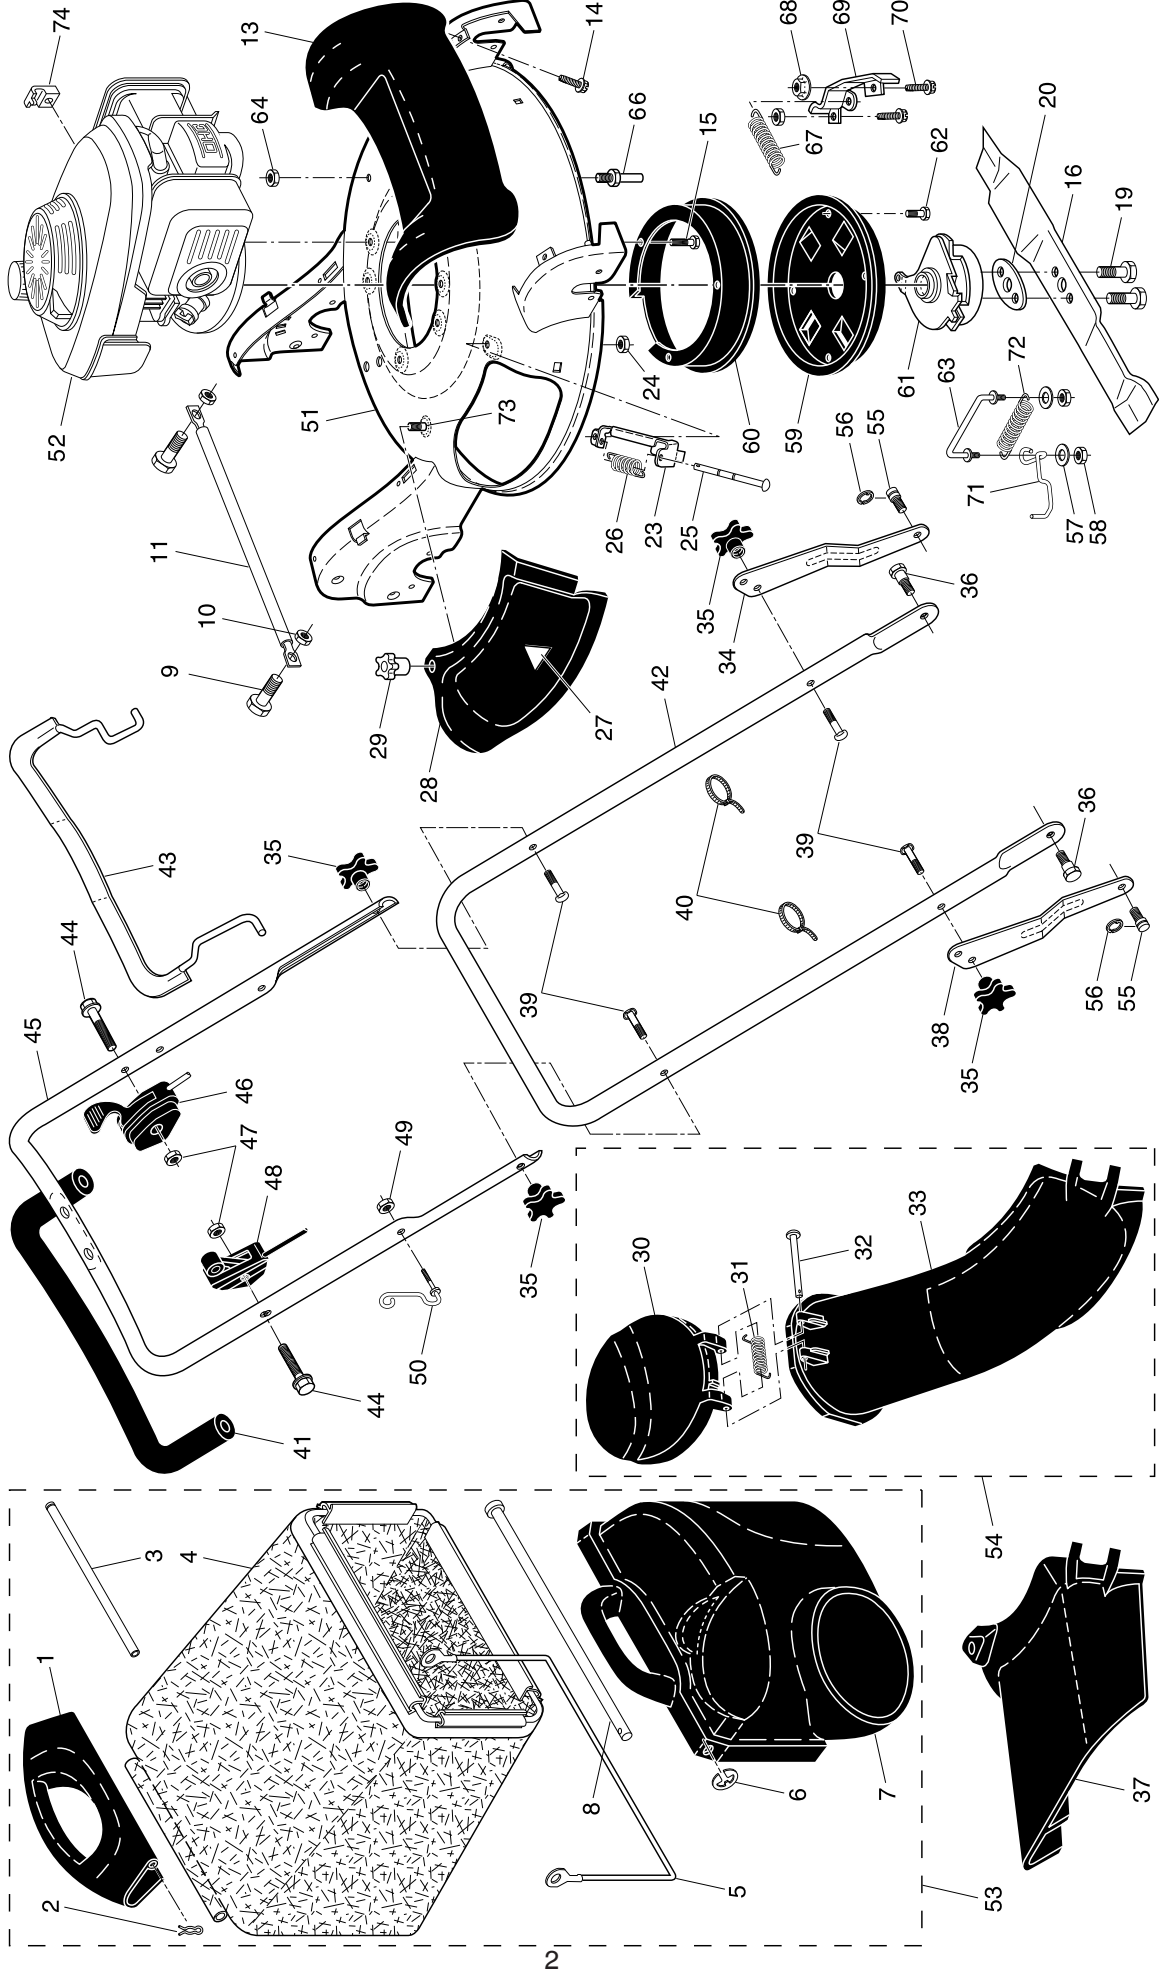

ROTARY LAWN MOWER -- MODEL NUMBER R152SVBBC (96141006301) PRODUCT NUMBER 961 41 00-63

ROTARY LAWN MOWER - - MODEL NUMBER R152SVBBC (96141006301) PRODUCT NUMBER 961 41 00-63

KEY NO.	PART NO.	DESCRIPTION	KEY NO.	PART NO.	DESCRIPTION
1	532 19 05-82	Handle, Grassbag, Rear	43	532 18 62-99	Bail, Control
2	532 06 53-22	Hairpin Cotter	44	532 18 99-37	Screw
3	532 18 34-83	Rod, Rear Handle, Grassbag	45	532 18 62-96	Handle Assembly, Upper (Includes Foam Grip)
4	532 40 18-98	Grassbag	46	532 19 65-41	Blade Brake Control
5	532 18 85-06	Frame, Grassbag	47	532 18 33-65	Nut, Hex
6	812 00 00-14	E-Ring	48	532 19 12-57	Throttle Control
7	532 19 05-81	Door, Grassbag	49	532 13 20-04	Locknut, Hex 1/4-20
8	532 18 34-79	Rod, Pivot	50	532 18 85-01	Rope Guide
9	872 14 04-05	Screw	51	532 40 07-28	Kit, Housing
10	873 80 04-00	Nut, Hex, Nylock	52	- - -	Engine, Honda, Model Number GCV160 (order parts from engine manufacturer)
11	532 19 06-92	Tube, Rear Skirt			Grassbag Assembly, Complete
13	532 19 05-19	Cover, Front	53	532 40 18-96	Discharge Chute Assembly, Complete
14	532 19 41-89	Screw, Hex Washer Head	54	532 18 90-14	Stud, Shoulder, T45
15	532 15 04-06	Bolt, Engine Mounting	55	532 19 41-92	E-Ring, T45
16	532 19 93-80	Blade, 21"	56	812 00 00-58	Washer, Flat
19	532 19 34-07	Bolt, Hex Head	57	532 05 39-98	Nut, Hex 3/8-16
20	532 19 34-09	Spacer, Blade	58	873 51 06-00	Belt Cover, Lower
23	532 18 36-09	Mounting Bracket, Mulcher Door	59	532 19 09-31	Belt Cover, Upper
24	532 19 17-30	Nut, Hex	60	532 19 09-30	Blade Brake / Clutch Assembly (order parts from engine manufacturer)
25	532 18 34-45	Rod, Hinge	61	- - -	Screw
26	532 18 34-46	Spring, Mulcher Door	62	532 75 00-97	Link, Torque
27	532 18 21-66	Decal, Danger	63	532 18 01-88	Nut, Hex 3/8-16
28	532 19 05-15	Mulcher Door	64	873 19 70-33	Stud, Belt Guide
29	532 18 34-47	Knob	66	532 18 21-31	Spring
30	532 19 05-80	Door, Discharge Chute	67	532 18 03-93	Nut, Hex, Centerlock, Zinc Plated 1/4-20
31	532 18 34-78	Spring, Door, Discharge Chute	68	873 90 04-00	Brake, Clutch
32	532 18 34-45	Rod, Door, Discharge Chute	69	532 19 09-29	Bolt, Hex Head
33	532 19 05-78	Discharge Chute, Plastic	70	874 78 04-10	Belt Keeper
34	532 19 06-19	Adjustment Bracket, Lower Handle, LH	71	532 18 85-45	Spring
35	532 18 55-88	Knob, Star	72	532 18 03-94	Stud, Threaded 1/4-20 x 5/8
36	532 19 41-87	Bolt, Shoulder	73	532 18 86-34	Clamp, Throttle Cable
37	532 18 59-96	Deflector, Discharge	74	532 19 09-03	Decal, Warning (not shown)
38	532 19 06-21	Adjustment Bracket, Lower Handle, RH	- -	532 18 21-34	Operator's Manual, European
39	532 19 15-74	Bolt, Handle	- -	532 19 40-70	Operator's Manual, Scandinavian
40	532 06 64-26	Wire Tie	- -	532 19 40-71	Operator's Manual, East Bloc
41	532 18 27-48	Grip, Foam	- -	532 19 94-07	Operator's Manual, Baltic
42	532 18 70-96	Handle Assembly, Lower	- -	532 19 94-08	

NOTE: All component dimensions given in U.S. inches. 1 inch = 25.4 mm

IMPORTANT: Use only Original Equipment Manufacturer (O.E.M.) replacement parts. Failure to do so could be hazardous, damage your lawn mower and void your warranty.