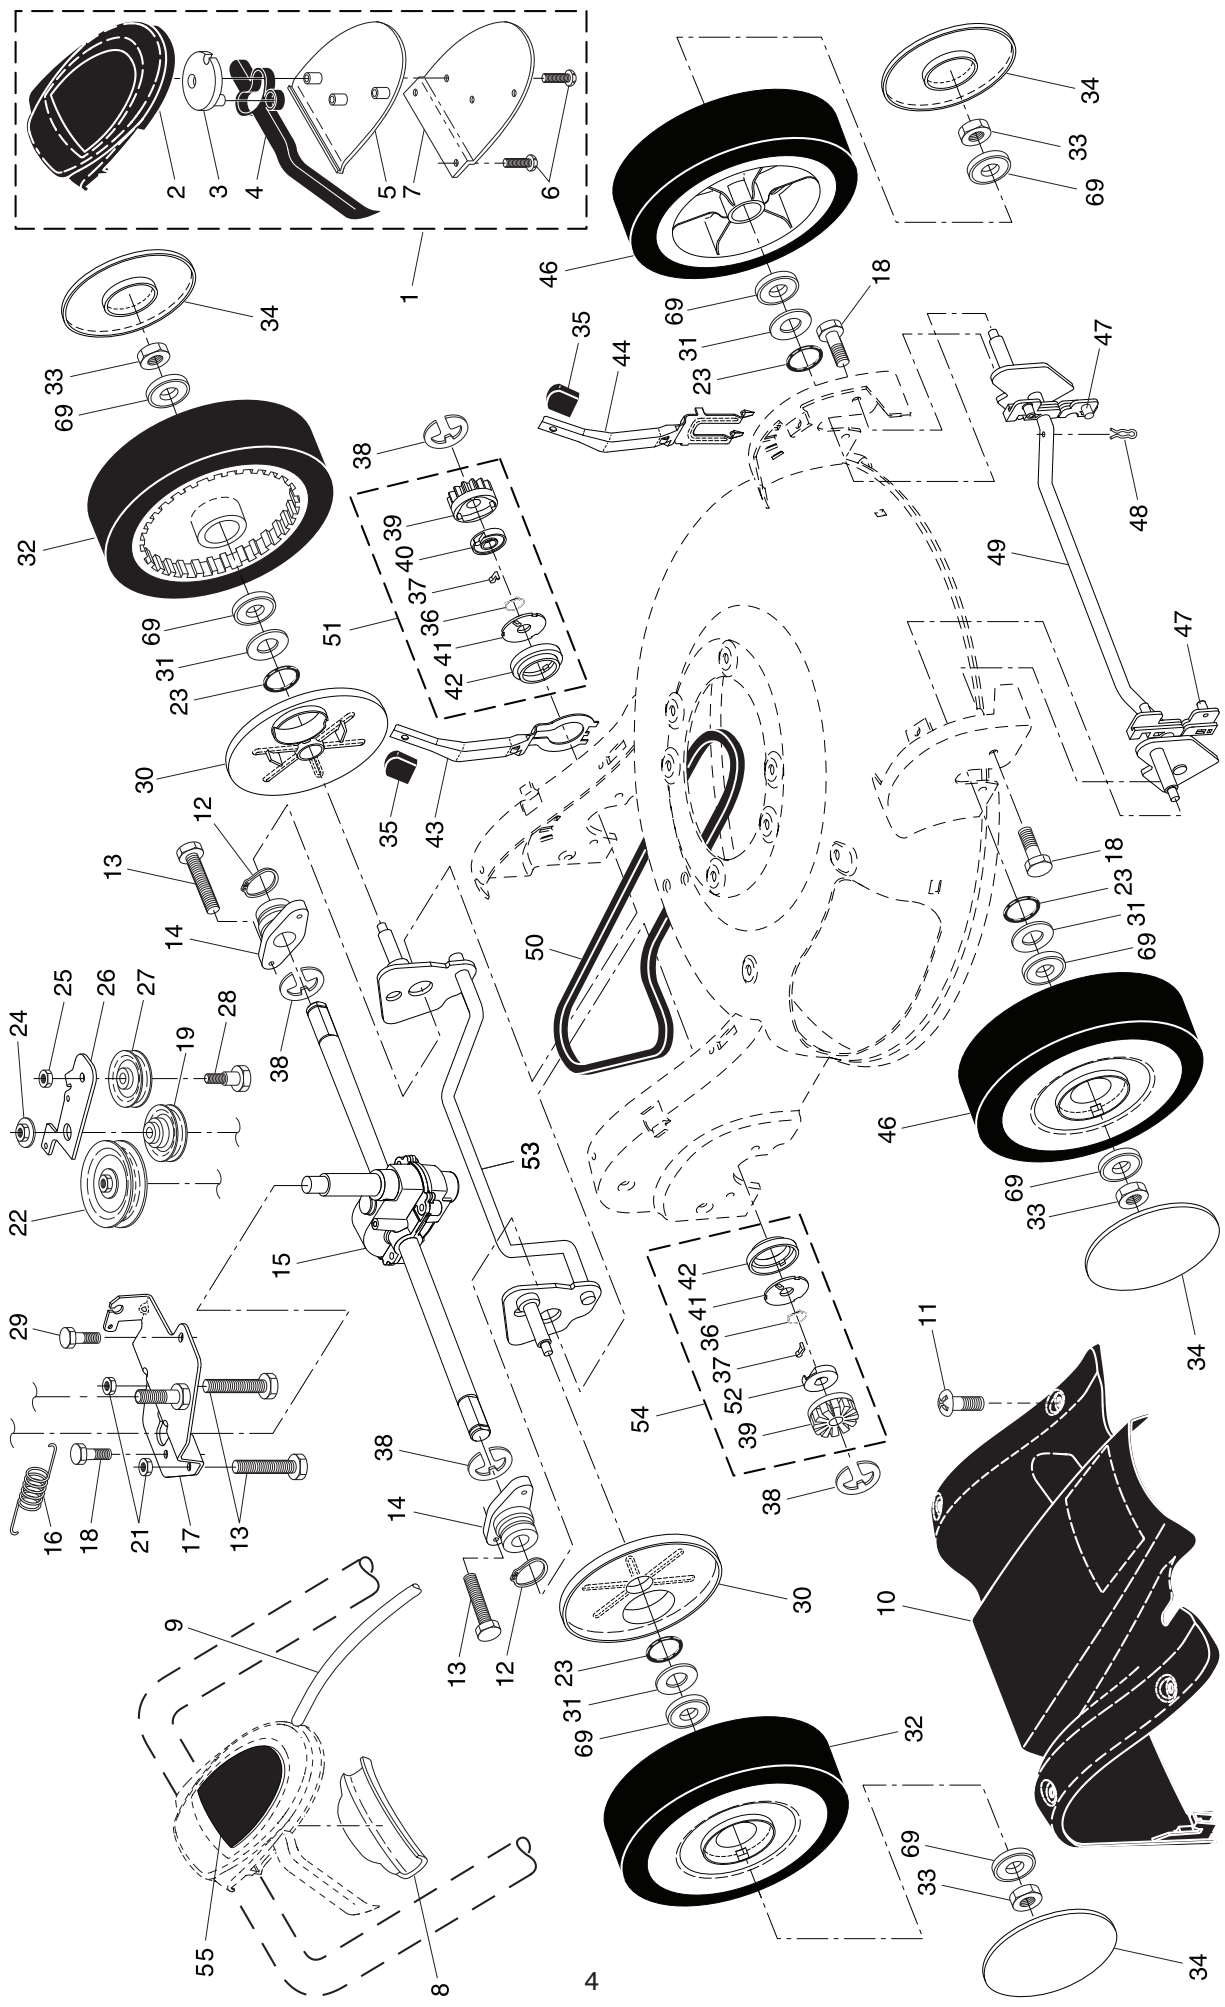

ROTARY LAWN MOWER -- MODEL NUMBER R152SVBBC (96141006301) PRODUCT NUMBER 961 41 00-63

ROTARY LAWN MOWER - - MODEL NUMBER R152SVBBC (96141006301) PRODUCT NUMBER 961 41 00-63

KEY NO.	PART NO.	DESCRIPTION	KEY NO.	PART NO.	DESCRIPTION
1	532 19 70-12	Drive Control Assembly (Includes Cable)	29	817 06 04-10	Screw 1/4-20 x 1/16
2	532 19 57-61	Cover, Drive Control, Top	30	532 18 34-57	Cover, Dust, Wheel
3	532 18 73-53	Pulley, Drive Control	31	532 08 83-48	Washer, Flat 3/8
4	532 19 00-37	Lever, Drive Control (blue)	32	532 19 26-19	Wheel Assembly, Rear 9 x 2-1/4
5	532 19 57-62	Cover, Drive Control, Bottom	33	532 08 39-23	Nut, Hex
6	532 18 16-98	Screw, Torx Head #8 x 5/8	34	532 18 36-95	Hubcap
7	532 40 07-23	Bracket, Mounting, Drive Control	35	532 18 59-94	Knob
8	532 18 62-97	Cap, Drive Control, Bottom	36	532 18 82-91	Spring, Torsion
9	532 19 70-11	Cable, Drive Control	37	532 17 50-98	Pawl
10	532 19 05-65	Cover Assembly, Drive	38	812 00 00-58	E-Ring
11	532 19 41-88	Screw	39	532 17 51-03	Pinion, Gear
12	812 00 00-12	Ring, Retaining	40	532 17 51-05	Retainer, Drive, LH
13	532 19 41-86	Screw	41	532 17 51-04	Disc, Drive
14	532 18 71-20	Bearing / Axle Support	42	532 18 41-72	Seal, Friction
15	532 18 82-94	Gear Case Assembly (See Breakdown)	43	532 19 05-20	Lever, Selector, Wheel Height, Rear
16	532 19 41-24	Spring, Return	44	532 19 05-18	Lever, Selector, Wheel Height, Front
17	532 19 68-22	Bracket, Gear Case / Drive Pulley	46	532 19 22-30	Wheel Assembly, Front 9 x 2-1/4
18	532 16 34-09	Screw	47	532 18 34-38	Bushing, Front Axle
19	532 19 37-91	Pulley, Drive	48	532 16 96-75	Retainer, Hairpin Cotter
21	532 13 20-04	Nut, Hex	49	532 19 64-69	Torque Shaft Assembly, Front
22	532 19 41-28	Pulley Assembly, V-Groove	50	532 18 36-88	Belt, Drive
23	532 18 81-52	O-Ring	51	532 18 83-31	Pinion Assembly, LH
24	532 14 52-12	Nut, Hex, Flangelock	52	532 17 51-02	Retainer, Drive, RH
25	873 93 05-00	Nut, Hex, Lock	53	532 19 59-95	Rear Axle Assembly
26	532 19 65-42	Idle Arm	54	532 18 83-30	Pinion Assembly, RH
27	532 16 60-43	Pulley, Idler	55	532 18 93-78	Decal, Drive Control
28	532 16 08-29	Bolt, Hex Head, Shoulder	69	532 75 10-68	Bearing, Ball (Wheel)

NOTE: All component dimensions given in U.S. inches. 1 inch = 25.4 mm

IMPORTANT: Use only Original Equipment Manufacturer (O.E.M.) replacement parts. Failure to do so could be hazardous, damage your lawn mower and void your warranty.