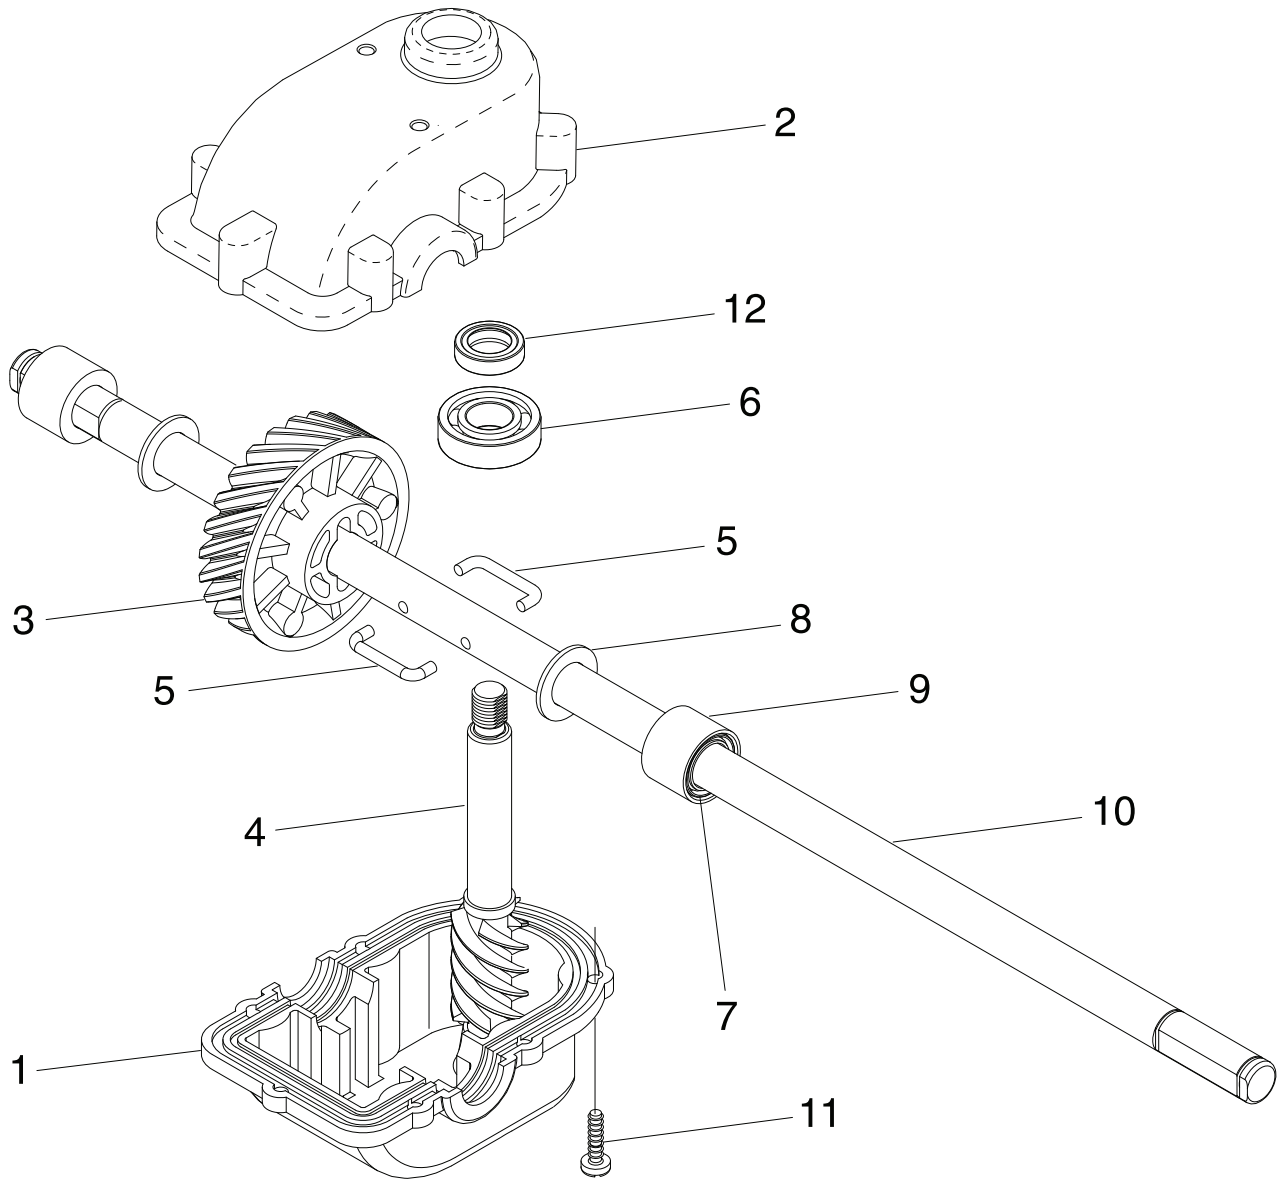

ROTARY LAWN MOWER - - MODEL NUMBER R152SVBBC (96141006301)

PRODUCT NUMBER 961 41 00-63

GEAR CASE ASSEMBLY - - PART NUMBER 532 18 82-94

KEY NO.	PART NO.	DESCRIPTION
1	532 18 75-30	Case, Lower
2	532 19 12-45	Case, Upper
3	532 18 75-32	Gear, 24 Teeth
4	532 19 12-46	Shaft, Worm
5	532 18 35-05	Wireform
6	532 18 35-06	Bearing, Ball
7	532 18 35-08	Seal, Output Shaft
8	532 18 35-09	Washer
9	532 18 35-11	Bushing
10	532 19 12-47	Shaft, Output
11	532 18 35-13	Screw
12	532 18 35-14	Seal, Worm Shaft
--	532 75 03-69	Grease, Texaco Starplex Premium 1 (Do not substitute) (1.4 ounce capacity)

NOTE: All component dimensions given in U.S. inches. 1 inch = 25.4 mm
IMPORTANT: Use only Original Equipment Manufacturer (O.E.M.) replacement parts.
Failure to do so could be hazardous, damage your lawn mower and void your warranty.