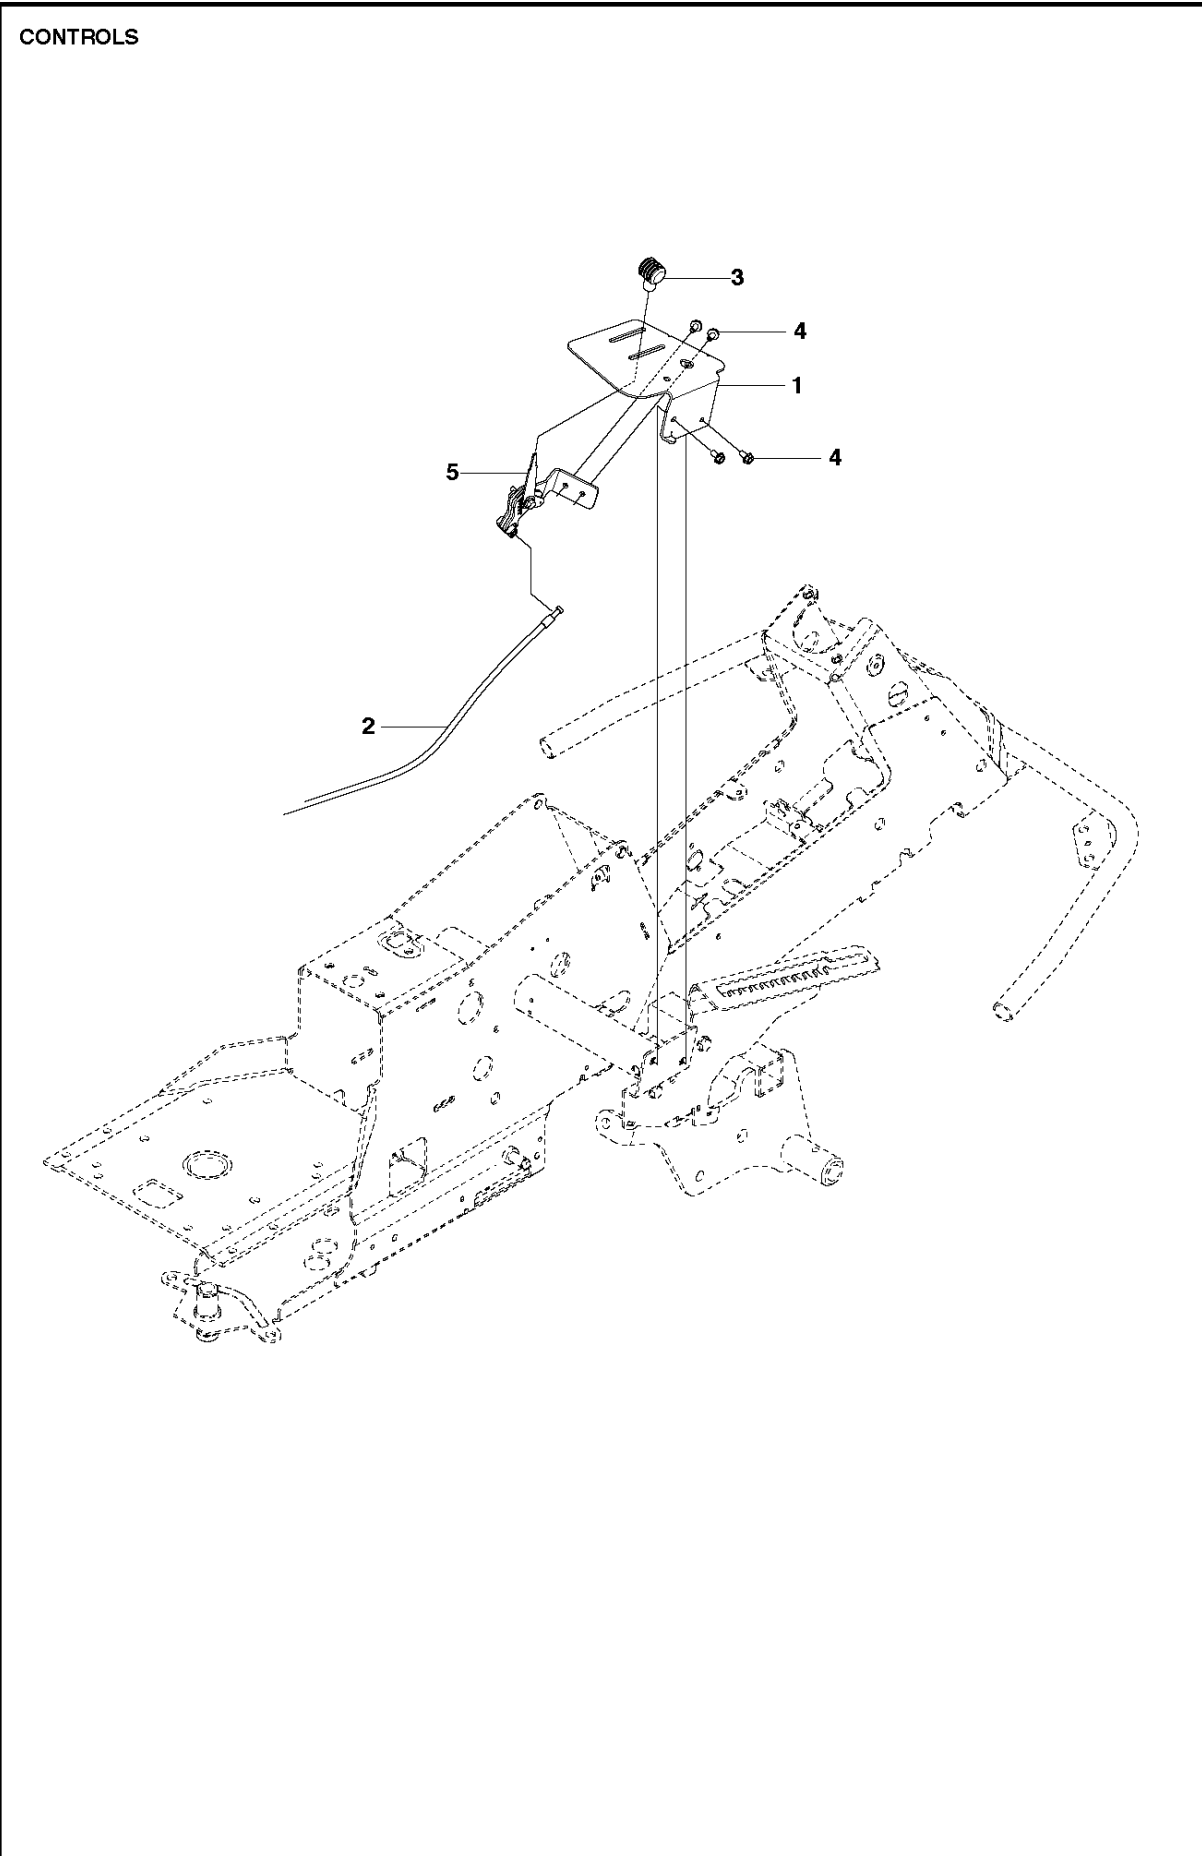

CONTROLS

R214 T AWD, 967079601, 2017-01

Ref	Part No	Description	Remark	QTY KIT
1	578 03 31-01	SUPPORT		1
2	544 30 17-06	WIRE		1
3	506 88 91-01	KNOB		1
4	535 47 52-12	SCREW EHHFM		4
5	578 02 34-01	THROTTLE CONTROL		1