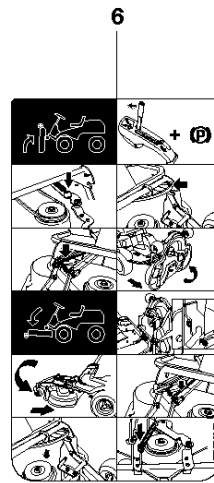

DECALS

DECALS

R214 T AWD, 967079601, 2017-01

Ref	Part No	Description	Remark	QTY KIT
1	584 22 62-01	DECAL		1
2	578 36 45-15	DECAL		2
3	581 78 40-04	LABEL		1
4	578 39 25-06	DECAL		1
5	544 21 14-01	LABEL		1
6	579 55 65-01	DECAL		1
7	582 81 02-01	DECAL		1
8	576 97 34-01	DECAL		1