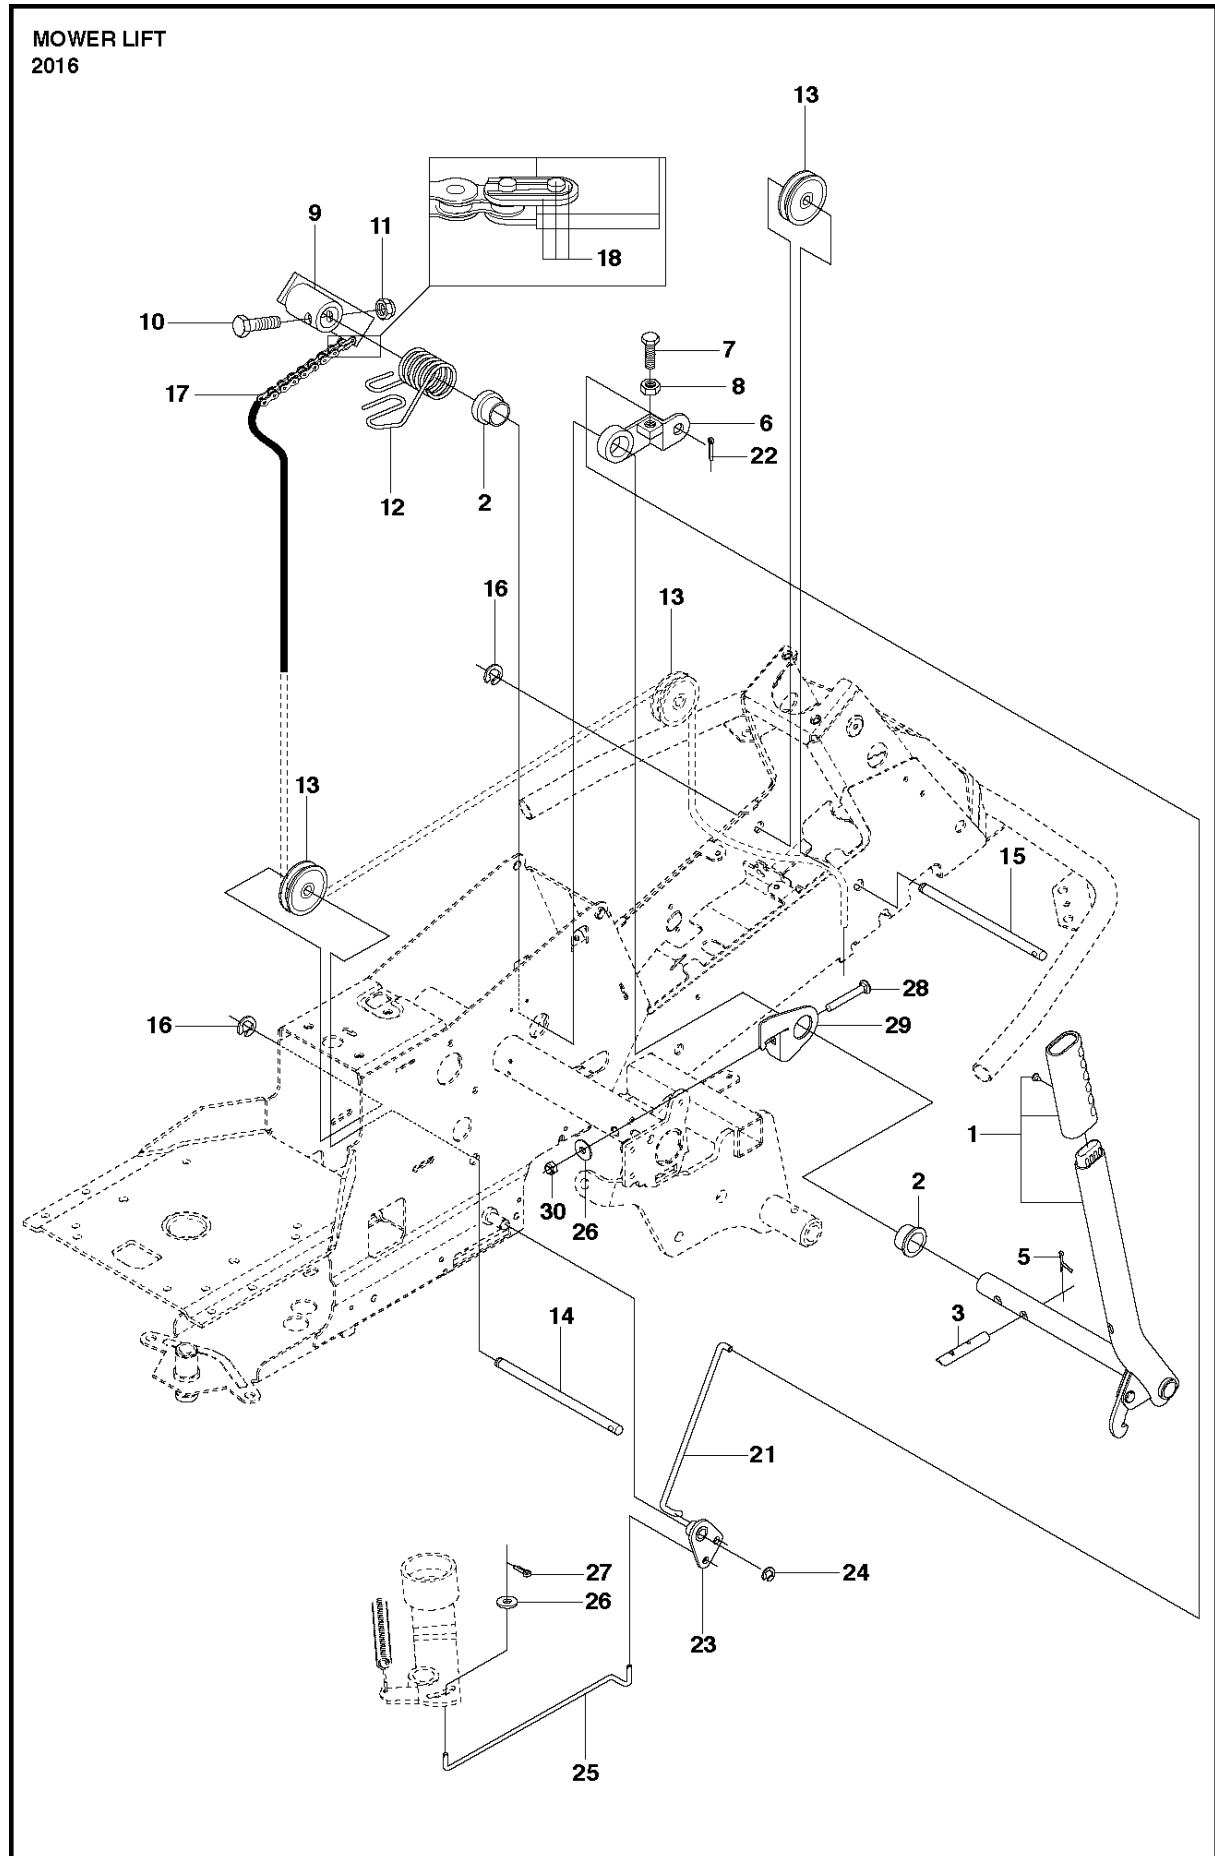

MOWER LIFT / DECK LIFT

R214 T AWD, 967079601, 2017-01

Ref	Part No	Description	Remark	QTY KIT
1	577 96 67-01	LIFTING LEVER ASSY		1
2	506 55 65-01	BEARING		2
3	525 40 66-01	PEN		1
5	721 61 83-01	SPLIT PIN		1
6	506 78 43-01	LINK ASSY		1
7	725 24 97-51	SCREW		1
8	731 23 20-51	HEXAGON NUT		1
9	544 43 36-01	LIFTING ARM		1
10	725 25 42-51	SCREW EHHM		1
11	732 25 22-01	HEXAGON LOCKING NUT		1
12	506 91 68-01	SPRING		1
13	506 90 56-01	OFFSET PULLEY		2
14	506 90 57-01	SHAFT		1
15	506 90 57-02	SHAFT		1
16	735 31 18-20	E-CLIP		2
17	506 55 46-09	CHAIN		1
18	506 55 47-01	LINKAGE		1
21	544 45 69-01	CONNECTION ROD		1
22	721 61 83-01	SPLIT PIN		1
23	544 37 86-01	LINK		1
24	735 31 14-20	E-CLIP		1
25	544 44 88-01	CONNECTION ROD		1
26	734 11 64-41	WASHER		2
27	721 61 83-01	SPLIT PIN		1
28	535 42 38-03	SCREW RSQM		1
29	577 99 95-01	SHEET		1
30	732 21 18-01	LOCK NUT		1