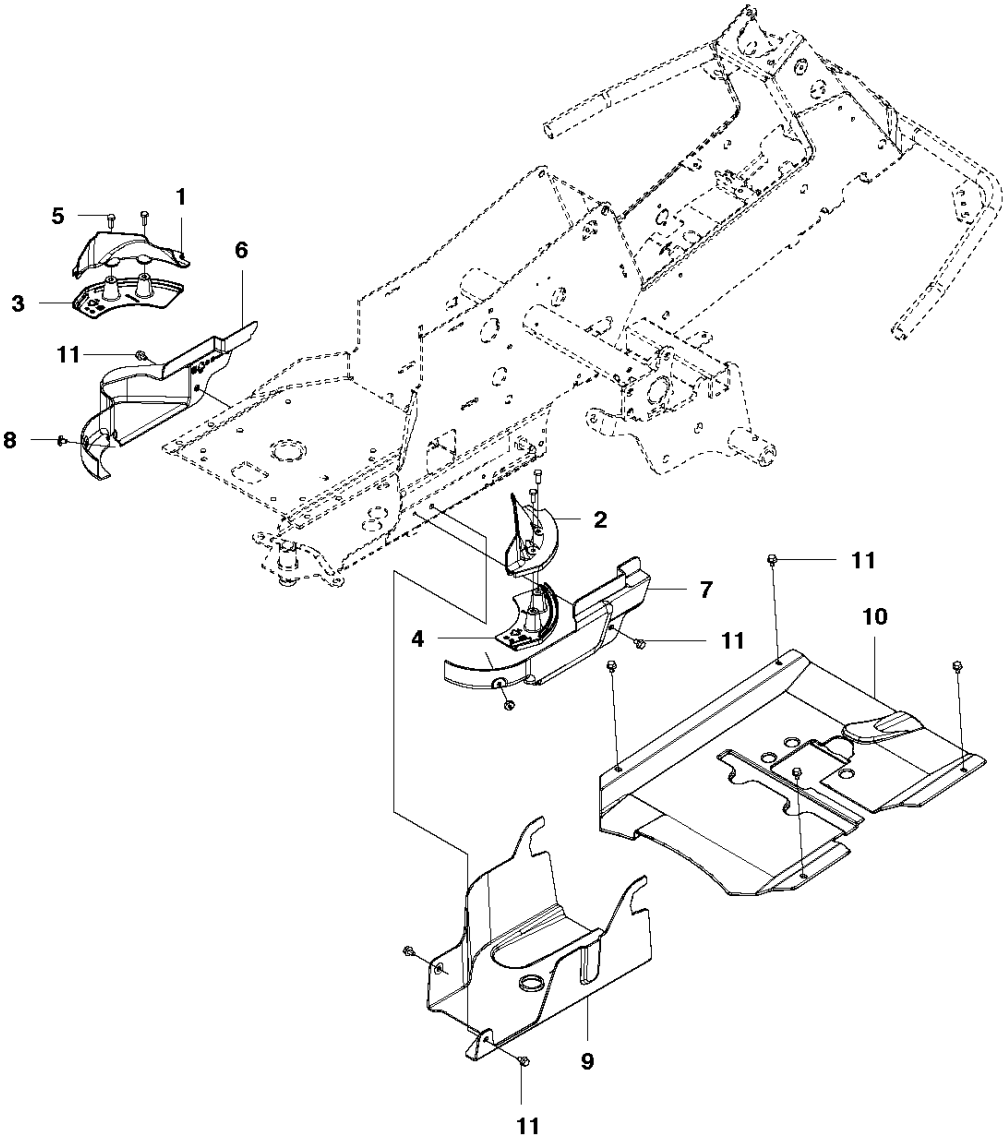

COVER - 3

COVER

R214 T AWD, 967079601, 2017-01

Ref	Part No	Description	Remark	QTY KIT
1	510 22 25-01	BELT COVER		1
2	510 22 25-02	BELT COVER		1
3	510 22 27-01	BELT COVER		1
4	510 22 27-02	BELT COVER		1
5	535 42 58-02	SCREW IHPANM		4
6	510 22 23-03	BELT COVER		1
7	510 22 24-01	BELT COVER		1
8	522 55 73-01	SCREW		2
9	510 44 20-01	BELT COVER		1
10	510 43 62-03	BELT COVER		1
11	725 23 64-61	SCREW EHHFT		8