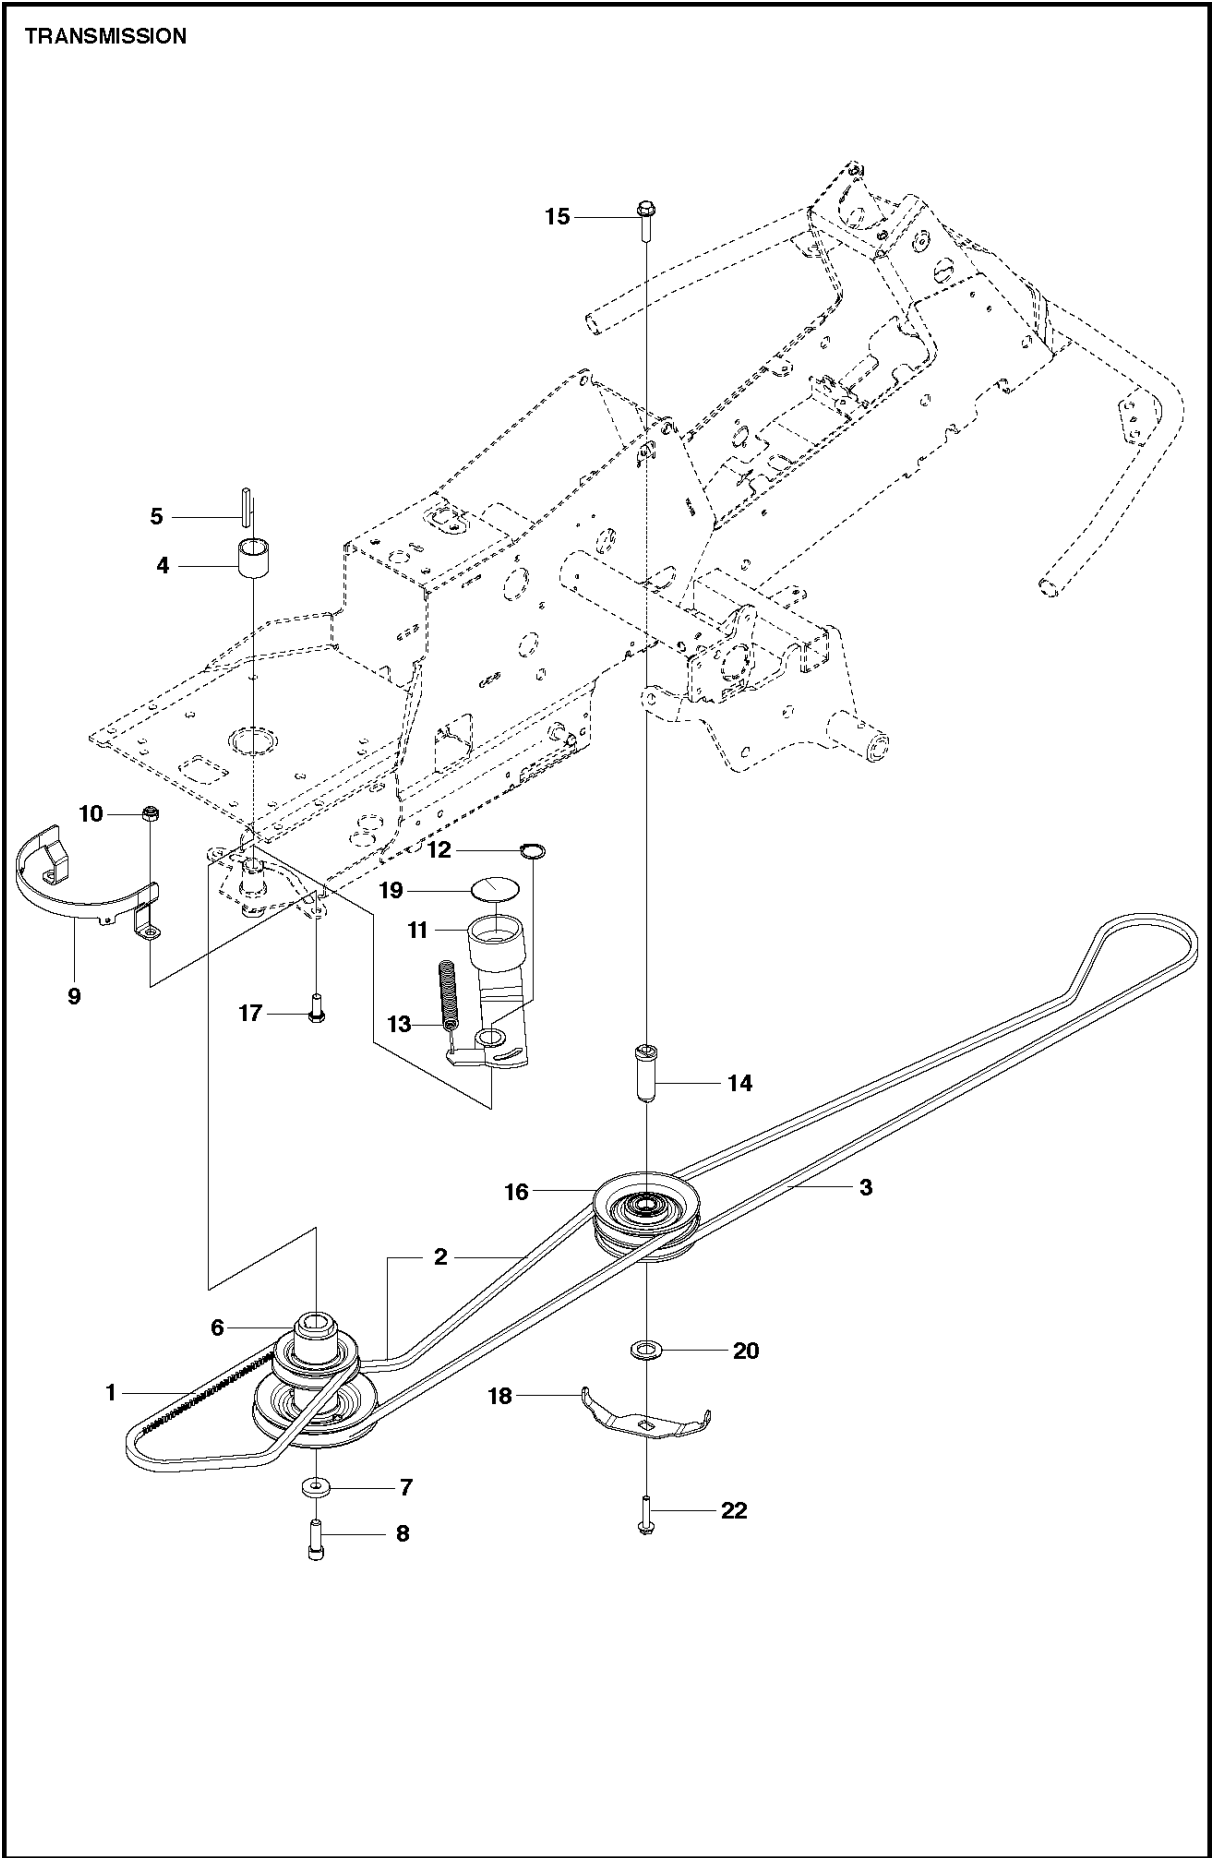

TRANSMISSION

R214 T AWD, 967079601, 2017-01

Ref	Part No	Description	Remark	QTY KIT
1	522 93 03-01	BELT		1
2	544 40 02-01	BELT		1
3	585 03 44-01	BELT		1
4	506 50 92-01	SPACING SLEEVE		1
5	506 55 59-01	WEDGE		1
6	535 48 24-01	PULLEY		1
7	506 59 75-01	WASHER		1
8	506 55 60-02	SCREW UNC		1
9	587 42 52-01	BELT GUIDE		1
10	732 21 20-51	NUT		2
11	535 48 44-01	BELT TENSIONER ASSY		1
12	735 31 26-00	CIRCLIP		1
13	506 66 56-01	SPRING		1
14	581 91 64-01	SHAFT		1
15	506 67 54-02	SCREW EHHFM		1
16	535 48 22-01	MELLANHJUL		1
17	725 24 93-71	SCREW EHHM		2
18	544 40 53-01	BELT GUIDE		1
19	535 48 50-01	SEALING		1
20	586 32 02-01	DISTANCE		1
22	586 32 04-01	SCREW		1