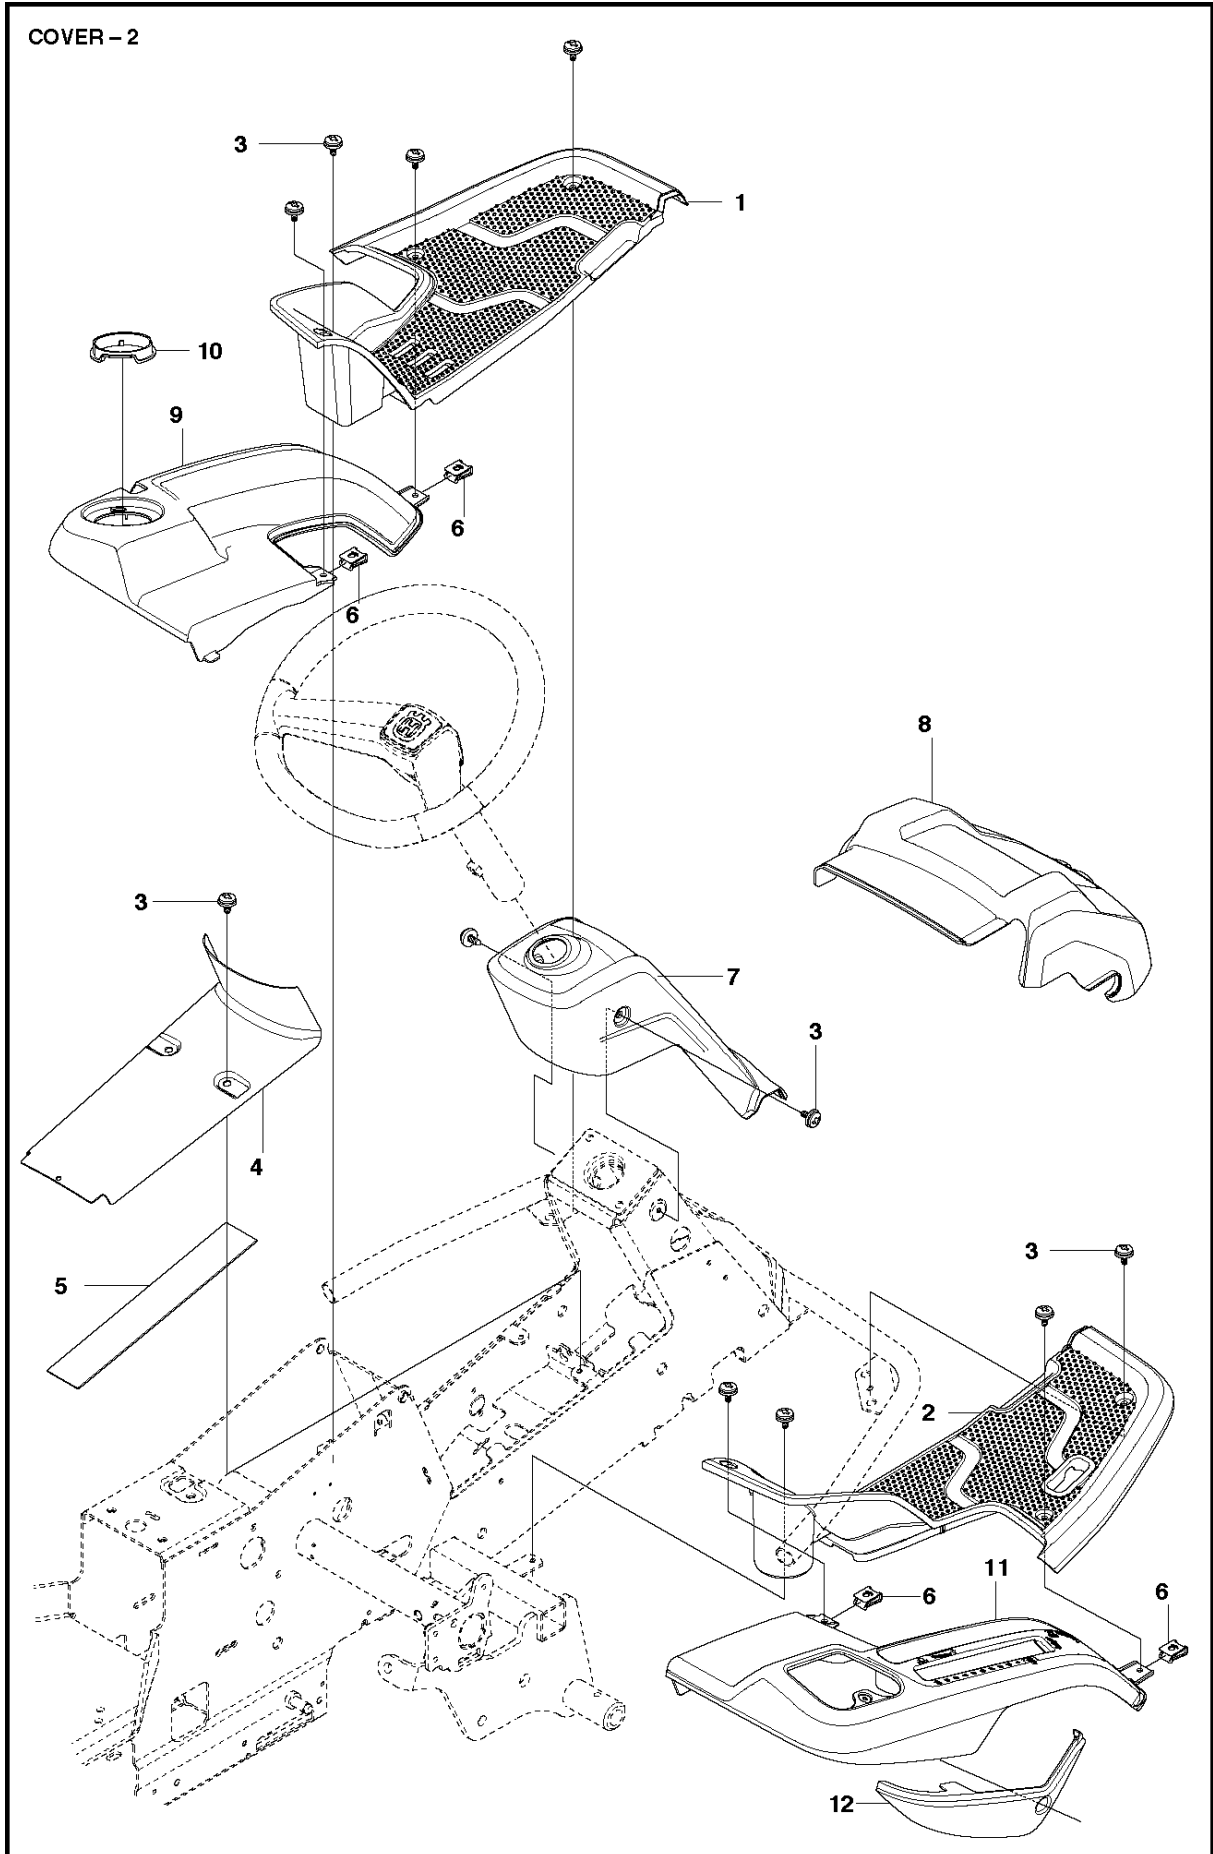

COVER

R214 T AWD, 967079601, 2017-01

Ref	Part No	Description	Remark	QTY KIT
1	577 72 93-01	FOOT PLATE		1
2	577 72 94-01	FOOT PLATE		1
3	544 40 05-01	SCREW		12
4	544 23 92-01	COVER		1
5	584 26 01-01	MAT		1
6	535 42 91-01	SPRING NUT		8
7	577 61 58-01	COVER		1
8	578 77 63-01	UNIT COVER		1
9	577 72 95-01	FENDER		1
10	577 76 45-01	LOCKING NUT		1
11	577 72 96-01	FENDER		1
12	577 73 75-01	CONTROL COVER		1