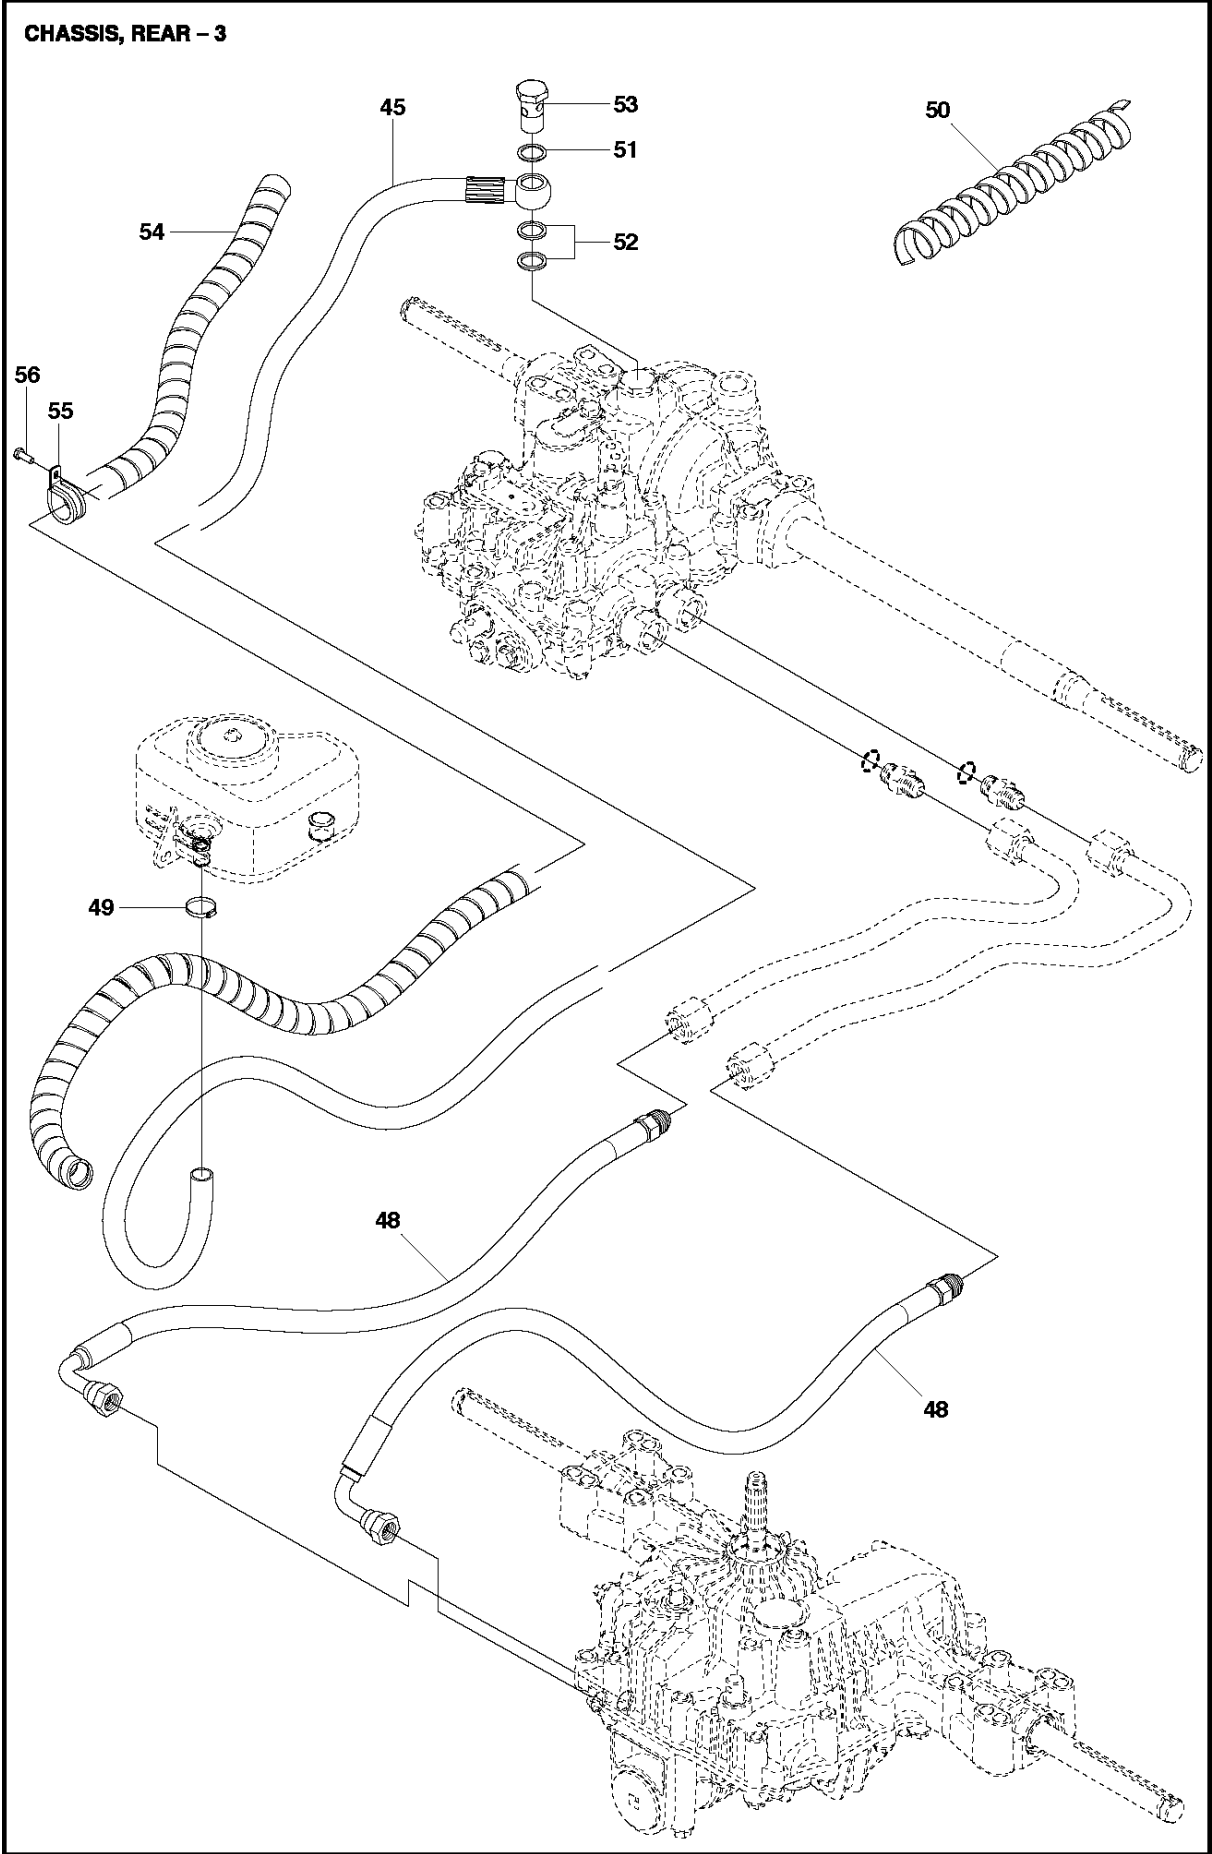

CHASSIS REAR

R214 T AWD, 967079601, 2017-01

Ref	Part No	Description	Remark	QTY KIT
45	578 29 50-03	HYDRAULIC HOSE		1
48	544 45 64-03	HYDRAULIC HOSE		2
49	505 13 11-01	HOSE CLAMP		1
50	544 02 66-01	HOSE GUARD		1
51	544 01 00-01	GASKET		1
52	544 01 00-03	GASKET		2
53	544 02 05-01	PIPE FITTING		1
54	544 02 66-07	HOSE GUARD		1
55	574 53 12-01	HOSE CLAMP		1
56	725 23 68-61	SCREW EHHFT		1