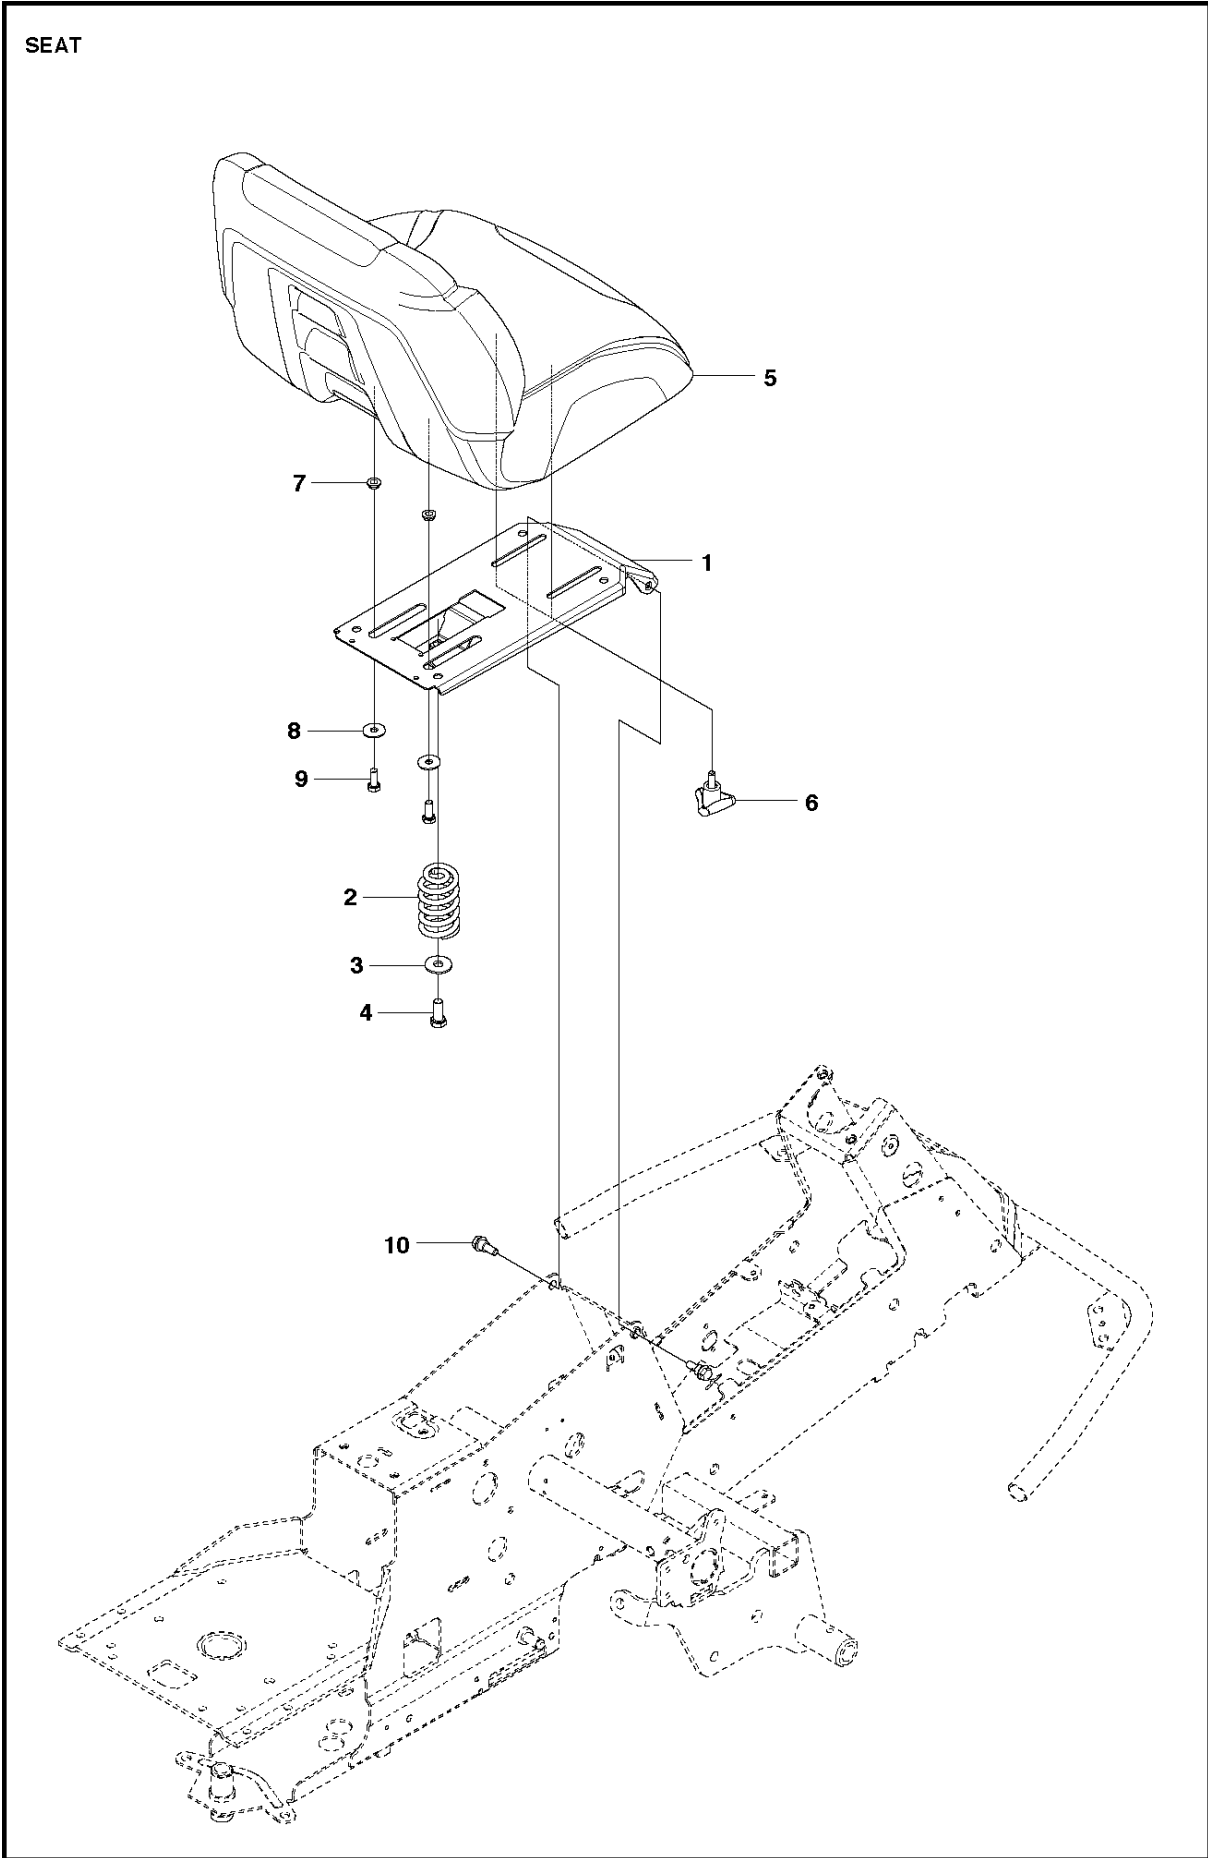

SEAT

R214 T AWD, 967079601, 2017-01

Ref	Part No	Description	Remark	QTY KIT
1	587 15 27-01	SEAT BRACKET		1
2	506 91 53-01	COMPRESSION SPRING		1
3	734 11 74-41	WASHER		1
4	725 24 93-71	SCREW EHHM		1
5	587 39 76-01	SEAT		1
6	585 06 52-02	KNOB		2
7	506 56 53-01	BUSHING		2
8	734 11 64-41	WASHER		2
9	725 24 51-71	SCREW EHHM		2
10	506 59 74-01	SCREW EHHFM		2