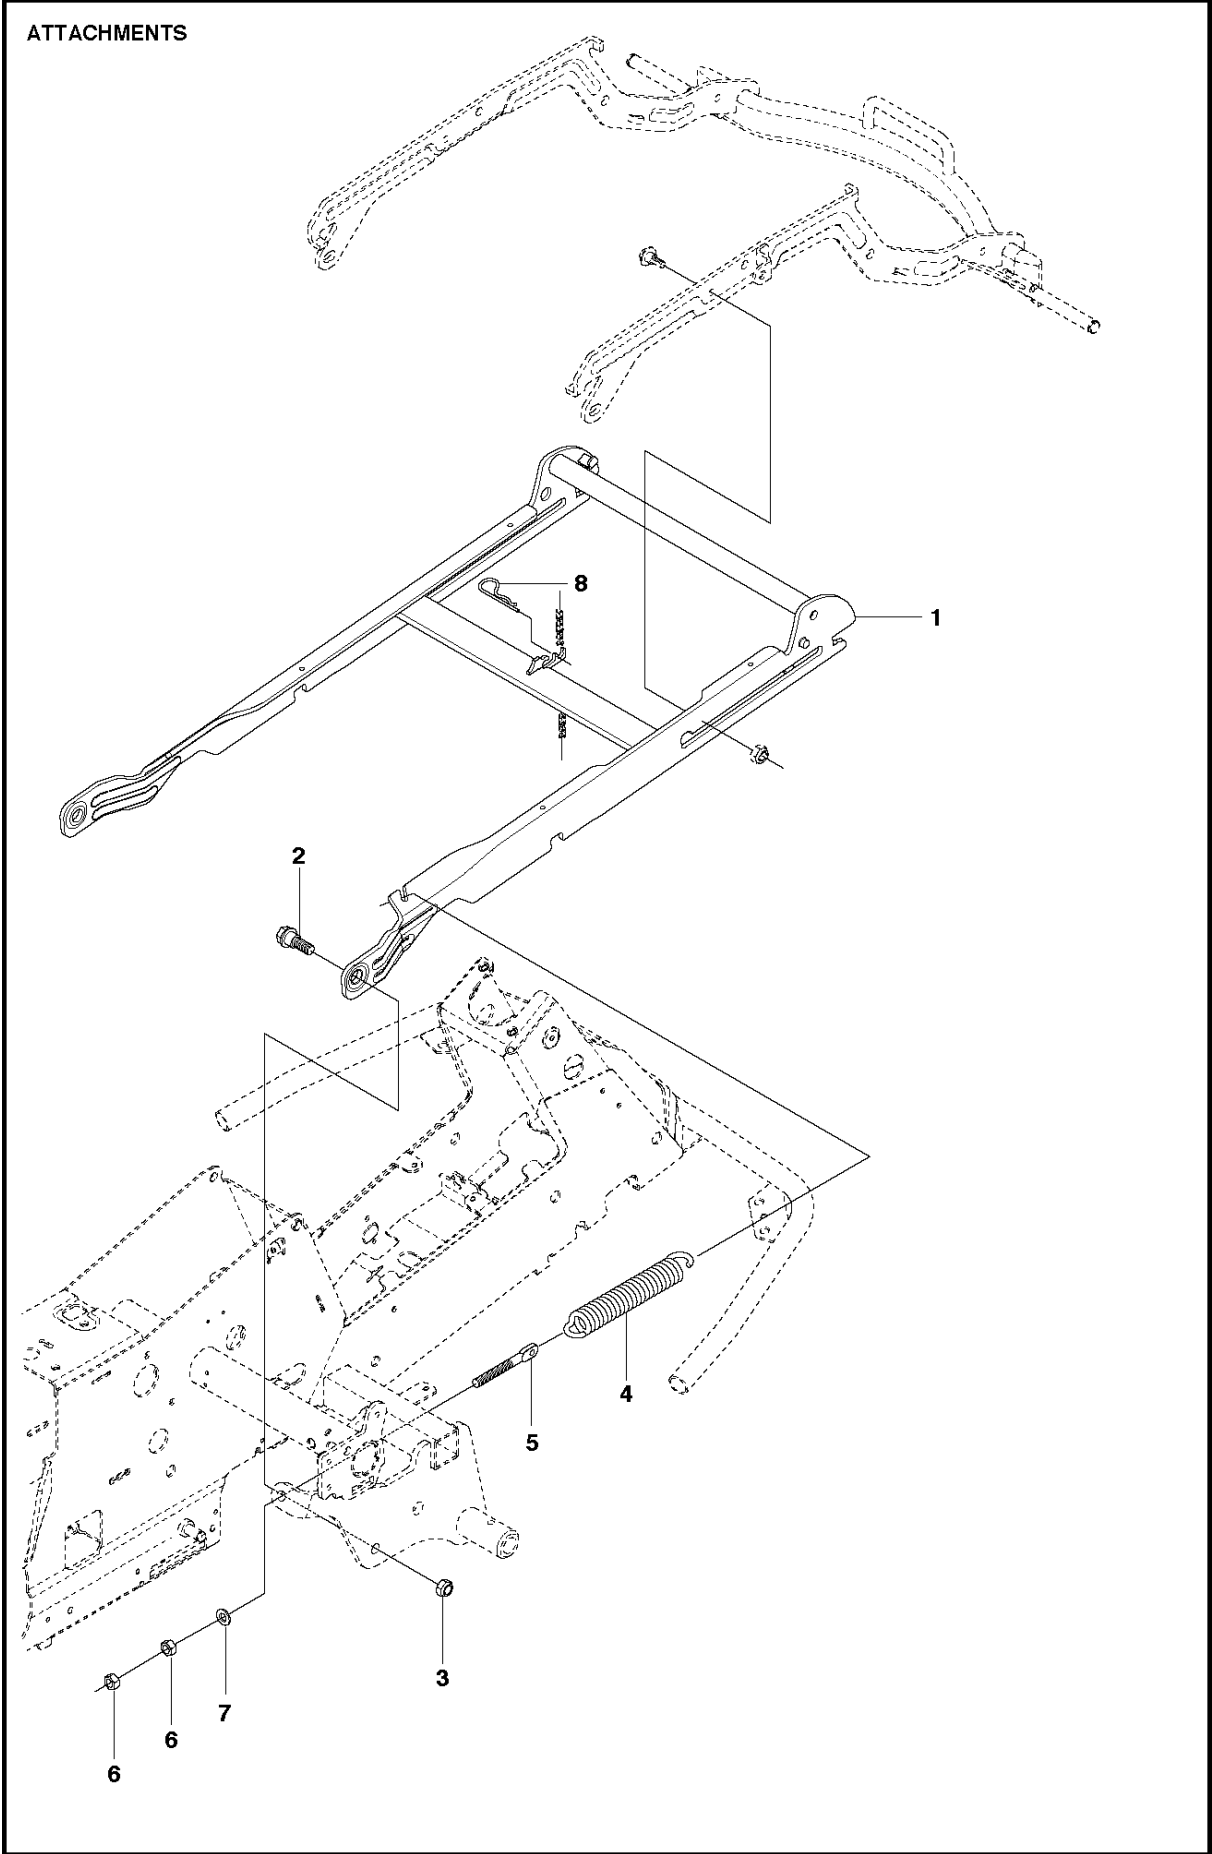

ATTACHMENTS

R214 T AWD, 967079601, 2017-01

Ref	Part No	Description	Remark	QTY KIT
1	578 17 74-01	EQUIPMENT FRAME		1
2	506 89 58-01	COLLAR SCREW		2
3	732 25 22-01	HEXAGON LOCKING NUT		2
4	506 83 76-01	SPRING		2
5	506 83 77-01	RING BOLT		2
6	731 23 20-51	HEXAGON NUT		4
7	734 11 72-01	WASHER		2
8	721 68 02-51	SPRING COTTER		1