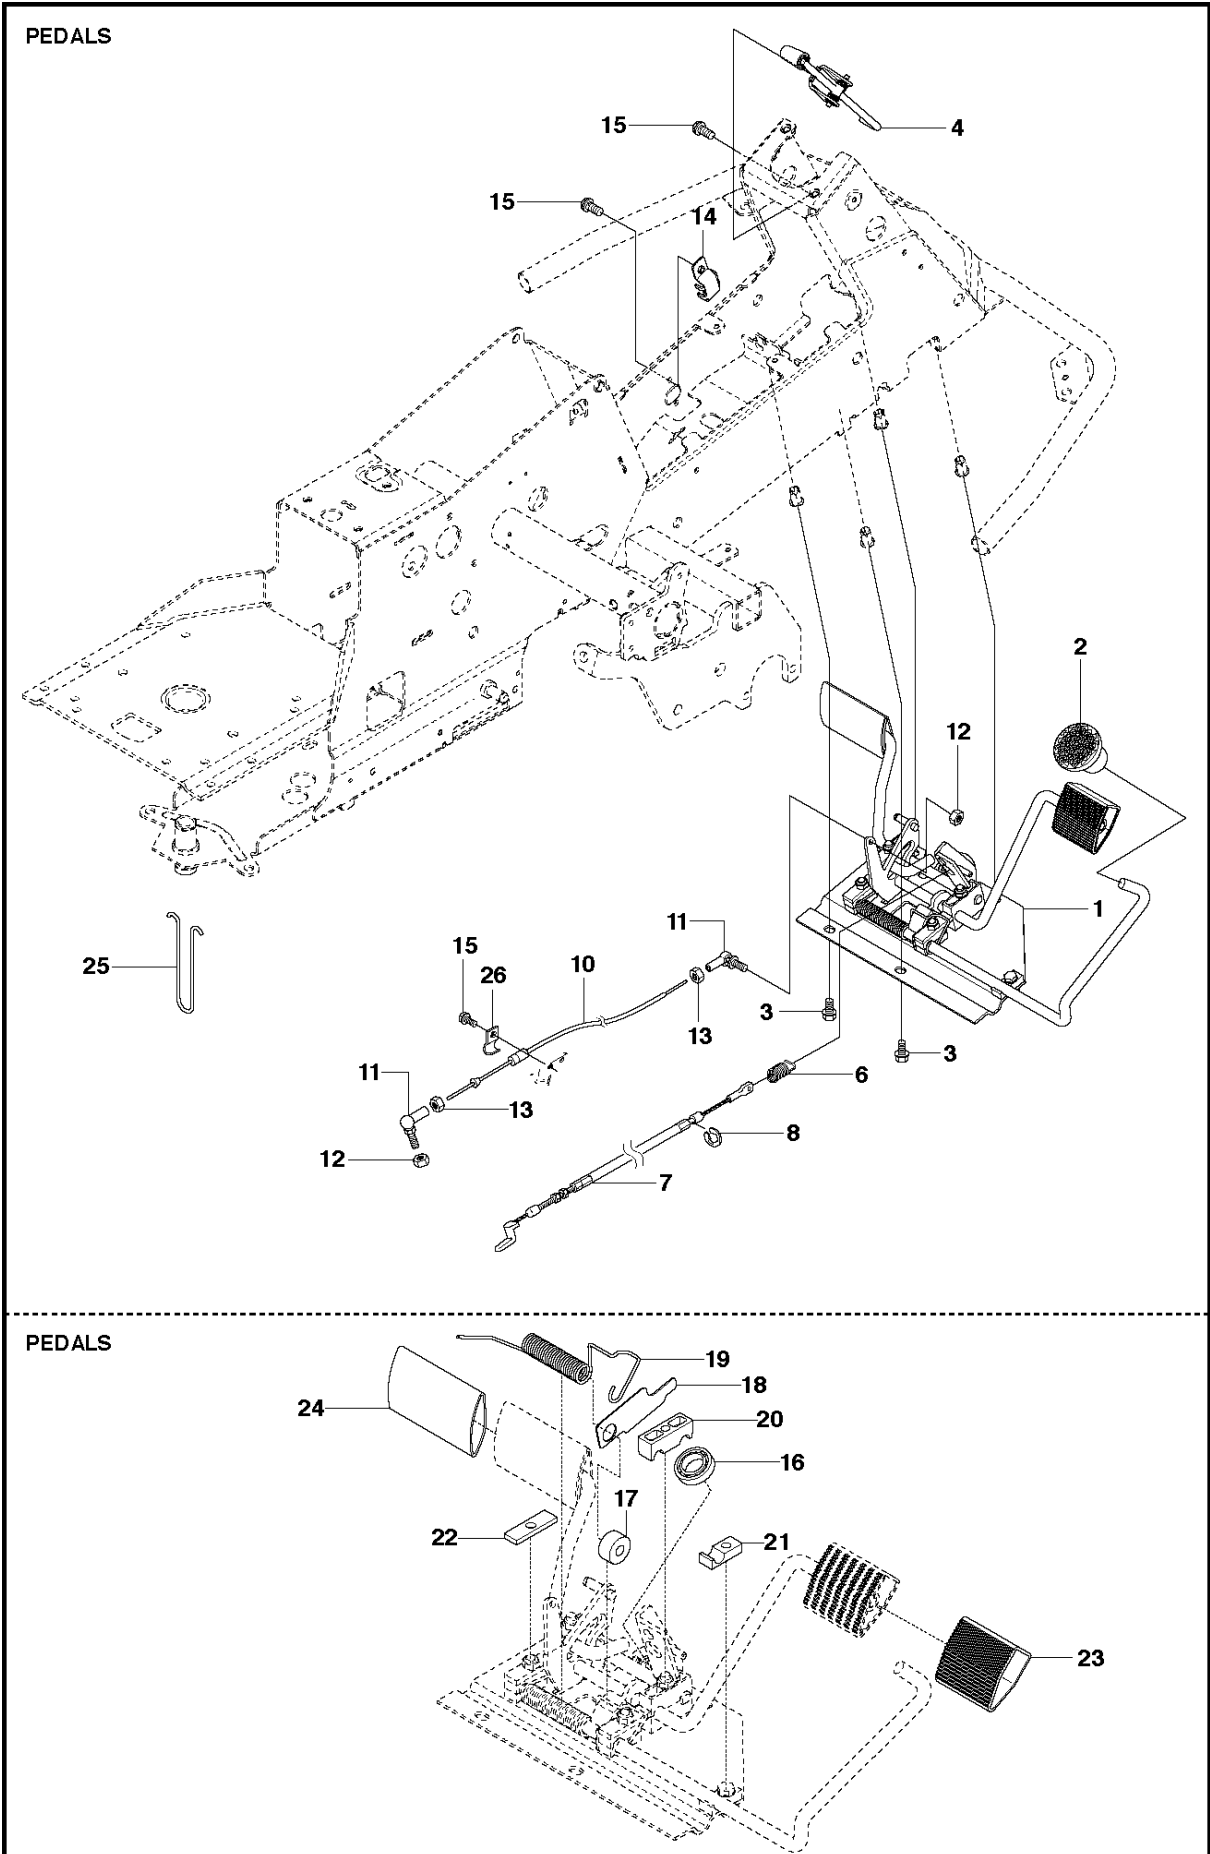

PEDALS

R214 T AWD, 967079601, 2017-01

Ref	Part No	Description	Remark	QTY KIT
1	544 12 60-01	PEDAL PLATE ASSY		1
2	535 47 37-01	KNOB		1
3	506 57 01-04	SCREW EHHFM		4
4	544 40 31-01	BRAKE LEVER ASSY		1
6	506 94 63-01	BRAKE SPRING		1
7	576 71 21-01	BRAKE WIRE		1
8	735 31 09-20	E-CLIP		1
10	574 41 12-02	CONTROL CABLE		1
11	506 55 73-01	VINKELL.AS8 DIN71802		2
12	732 21 14-01	LOCK NUT		2
13	731 23 14-01	HEXAGON NUT		2
14	522 43 08-01	BRACKET		1
15	725 23 64-61	SCREW EHHFT		4
16	738 21 02-04	BALL BEARING		1
17	535 48 02-01	ROLLER		1
18	535 48 06-01	PROTECTIVE PLATE		1
19	535 48 07-01	SPRING		1
20	535 48 08-01	BEARING SUPPORT		4
21	535 48 09-01	BEARING SUPPORT		5
22	535 48 10-01	REINFORCEMENT PLATE		3
23	535 47 88-01	PEDAL RUBBER		1
24	535 47 88-02	PEDAL RUBBER		1
25	506 57 64-02	CABLE HOLDER		1
26	506 56 65-01	CLIP		1