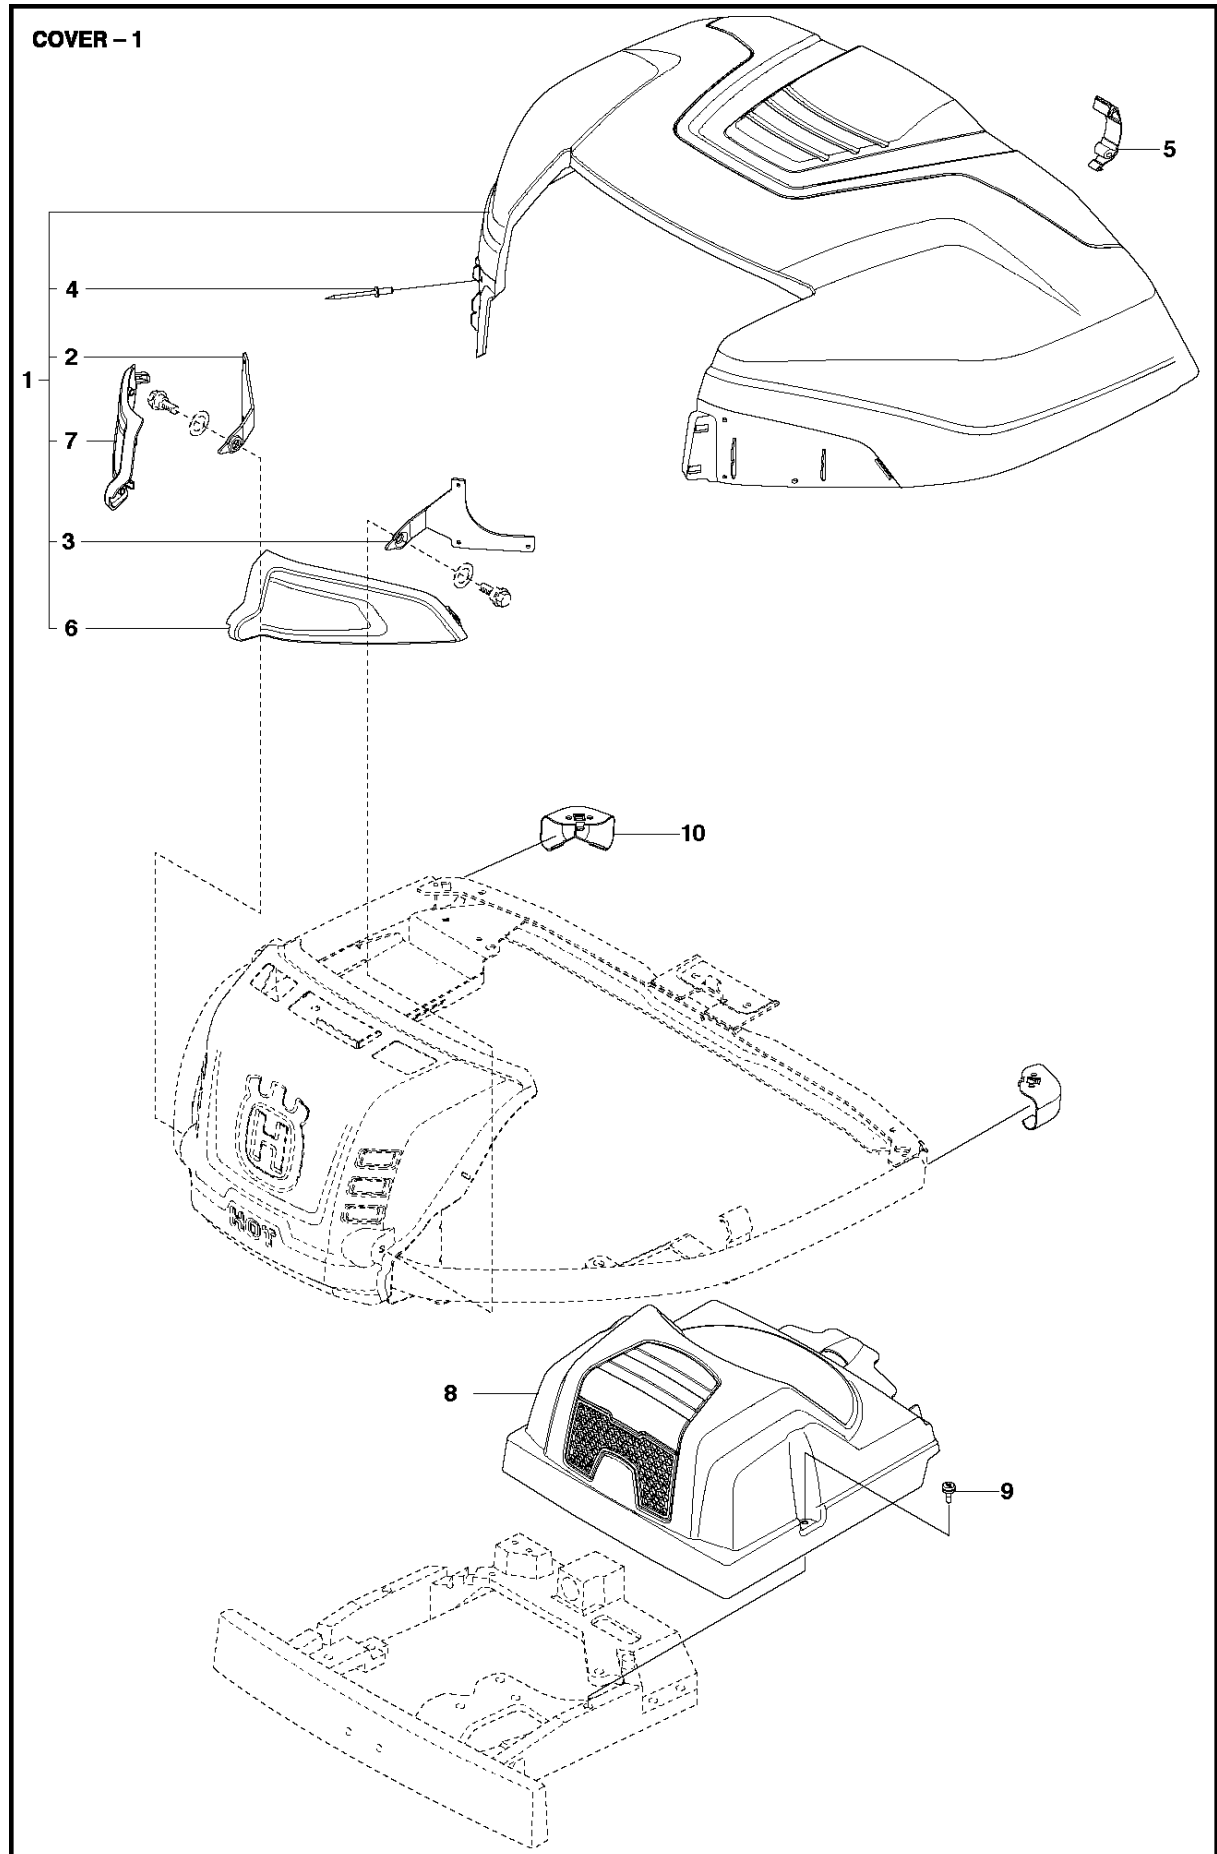

COVER

R214 T AWD, 967079601, 2017-01

Ref	Part No	Description	Remark	QTY	KIT
1	577 61 47-03	ENGINE HOOD ASSY		1	
2	578 11 37-01	HINGE		1	6
3	578 11 37-02	HINGE		1	6
4	722 79 54-02	RIVET		6	6
5	588 46 28-03	SNAP LOCKING		1	
6	577 61 26-02	COVER		1	6
7	577 61 26-01	COVER		1	6
8	578 26 13-04	TRANSMISSION COVER		1	
9	544 40 05-01	SCREW		2	
10	577 90 33-01	PLUG		2