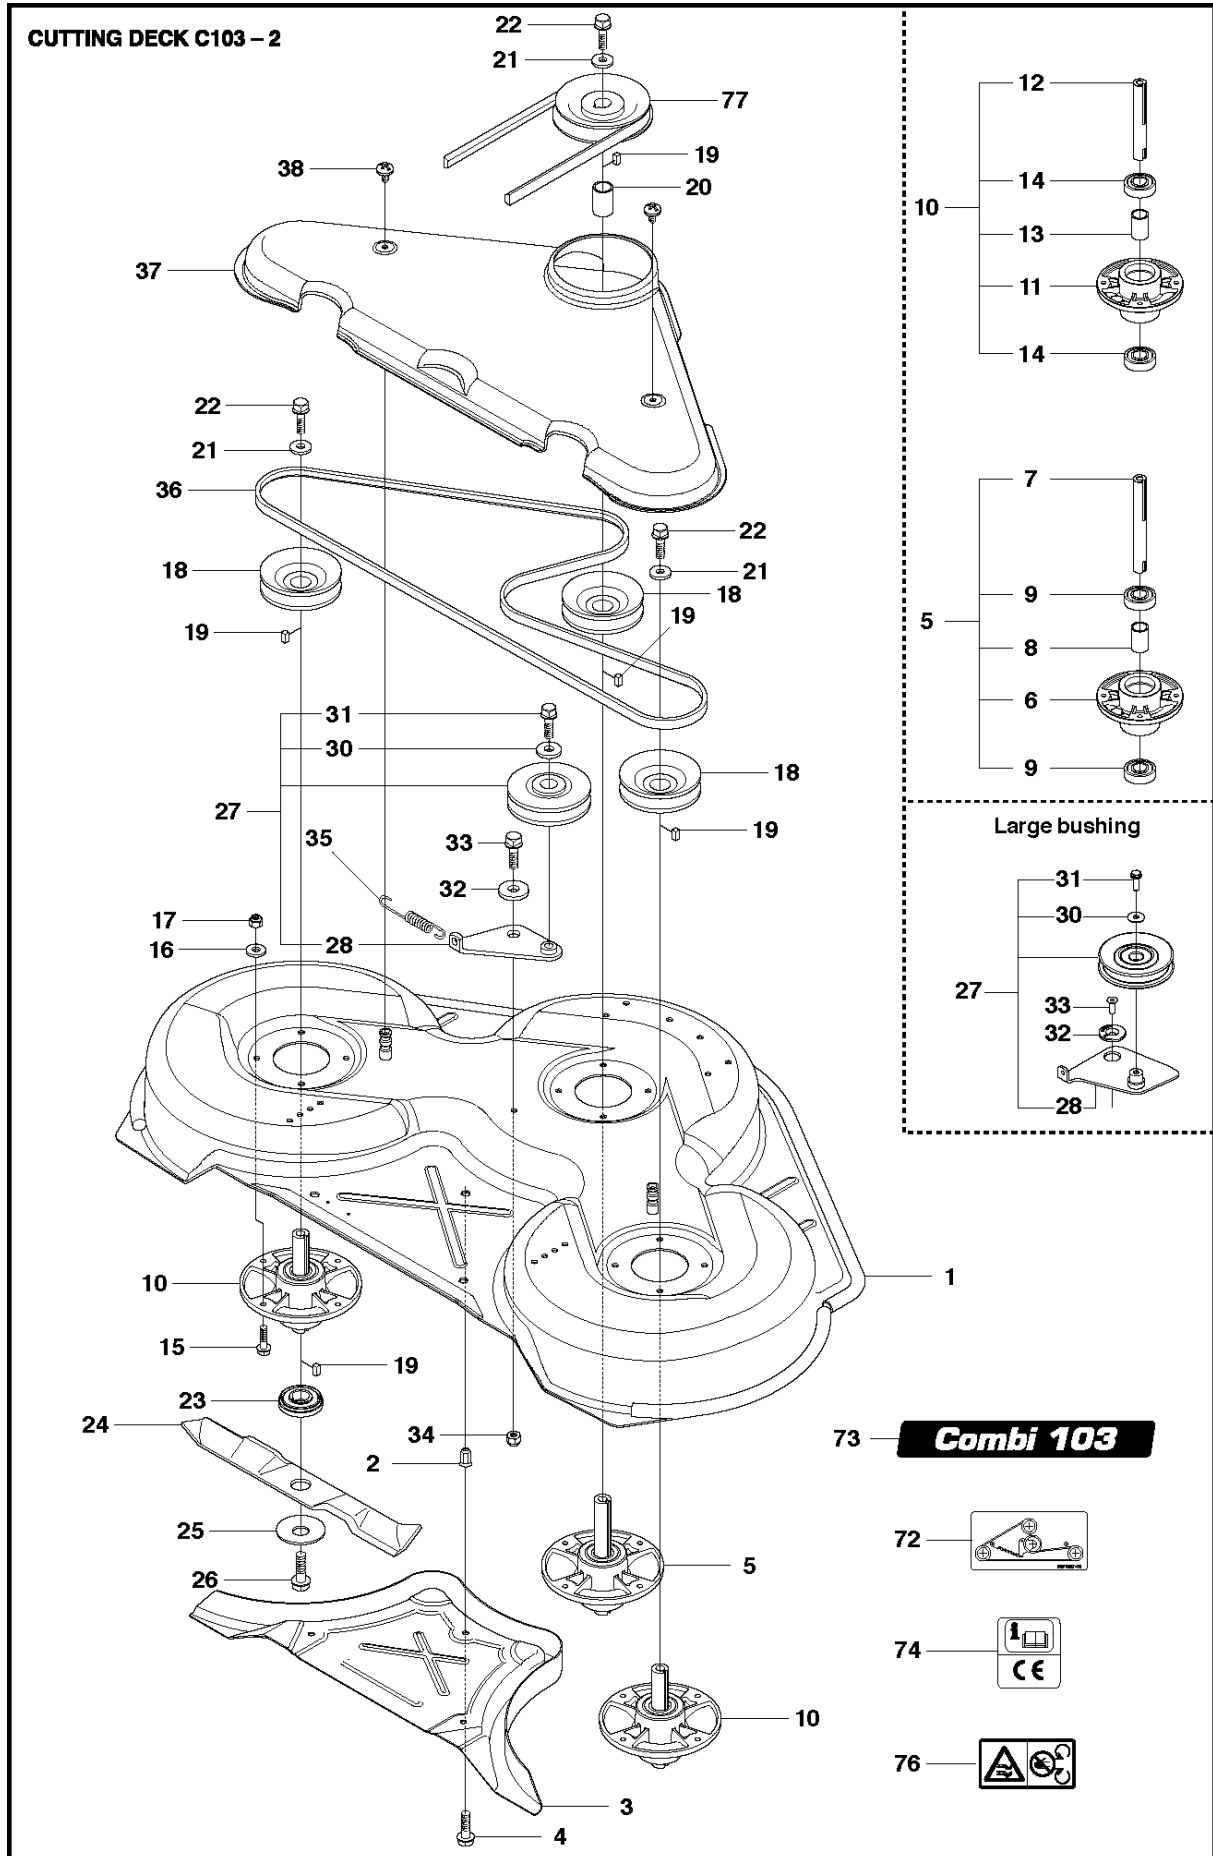

Ref	Part No	Description	Remark	QTY	KIT
1	504 56 98-05	DECK SHELL ASSY		1	
2	506 91 62-01	BLIND RIVET NUT		3	
3	544 44 92-01	PLUG		1	
4	506 57 01-04	SCREW EHHFM		3	
5	576 38 41-03	BLADE HOUSING ASSY		1	
6	576 38 42-01	BEARING HOUSING		1	5
7	576 38 43-03	SHAFT		1	5
8	576 38 44-01	SPACING SLEEVE		1	5
9	738 23 04-34	BALL BEARING		2	5
10	576 38 41-02	BLADE HOUSING ASSY		2	
11	576 38 42-01	BEARING HOUSING		1	10
12	576 38 43-02	SHAFT		1	10
13	576 38 44-01	SPACING SLEEVE		1	10
14	738 23 04-34	BALL BEARING		2	10
15	535 42 38-01	SCREW RSQM		12	
16	734 11 64-01	WASHER		12	
17	732 21 18-01	LOCK NUT		12	
18	506 92 21-01	PULLEY		3	
19	506 53 35-01	PARALLEL KEY		7	
20	544 06 80-03	SPACING SLEEVE		1	
21	734 11 74-41	WASHER		3	
22	544 11 41-01	SCREW EHHM		3	
23	535 50 42-02	ADAPTER		3	
24	504 18 82-10	BLADE		3	
25	506 79 23-01	KNIFE PLATE		3	
26	544 11 41-01	SCREW EHHM		3	
27	506 54 07-01	BELT TENSIONER ASSY	Small bushing	1	
27	586 96 40-01	BELT TENSIONER ASSY	Large bushing	1	
28	506 51 95-01	SPÄNNARM KPL.	Small bushing	1	27
28	585 35 99-01	ARM	Large bushing	1	27
30	734 11 64-41	WASHER		1	27
31	506 55 83-02	SCREW EHHFT	Small bushing	1	27
31	586 32 04-01	SCREW	Large bushing	1	27
32	506 91 87-02	WASHER	Small bushing	1	
32	586 49 67-01	WASHER	Large bushing	1	
33	725 24 51-71	SCREW EHHM	Small bushing	1	
33	725 64 53-01	SCREW IHCSFM	Large bushing	1	
34	732 21 18-01	LOCK NUT		1	
35	506 53 31-01	SPRING		1	
36	506 76 85-01	BELT		1	
37	585 07 07-01	BELT COVER		1	
38	544 40 05-01	SCREW		2	
72	506 78 97-01	LABEL		1	
73	544 23 81-03	LABEL		1	
74	506 92 90-01	LABEL		1	
76	574 51 00-01	DECAL		1	
77	506 77 86-01	PULLEY		1