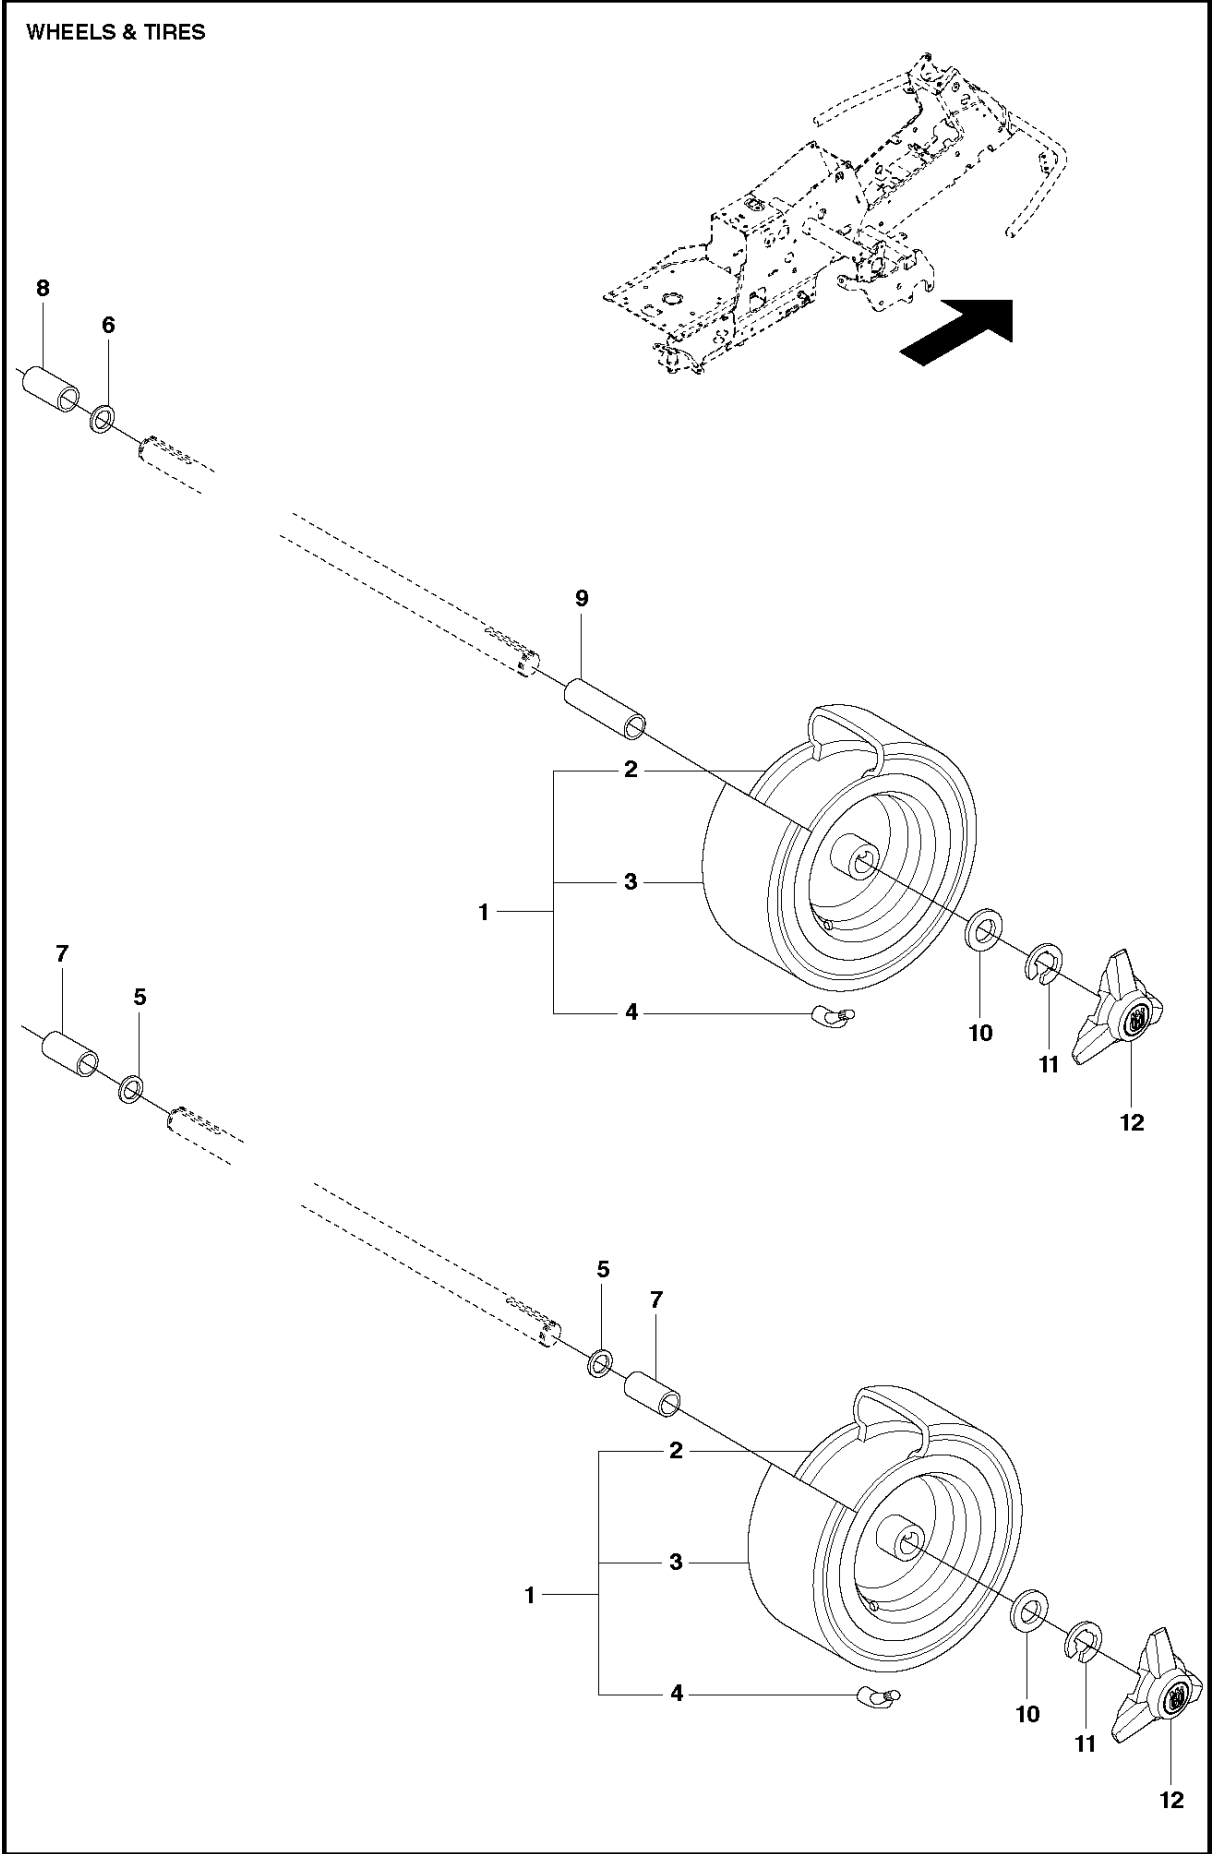

WHEELS & TIRES

R214 T AWD, 967079601, 2017-01

Ref	Part No	Description	Remark	QTY	KIT
1	523 01 26-02	WHEEL		4	
2	523 03 48-01	RIM		1	1
3	523 03 46-02	TYRE		1	1
4	523 03 47-01	VALVE		1	1
5	506 50 48-03	WASHER		2	
6	506 94 58-01	WASHER		1	
7	506 59 62-03	SPACING SLEEVE		2	
8	544 13 26-01	SLEEVE		1	
9	544 13 26-02	SLEEVE		1	
10	506 50 48-05	WASHER		4	
11	506 89 90-01	E-CLIP		4	
12	544 35 35-01	HUB CAP		4