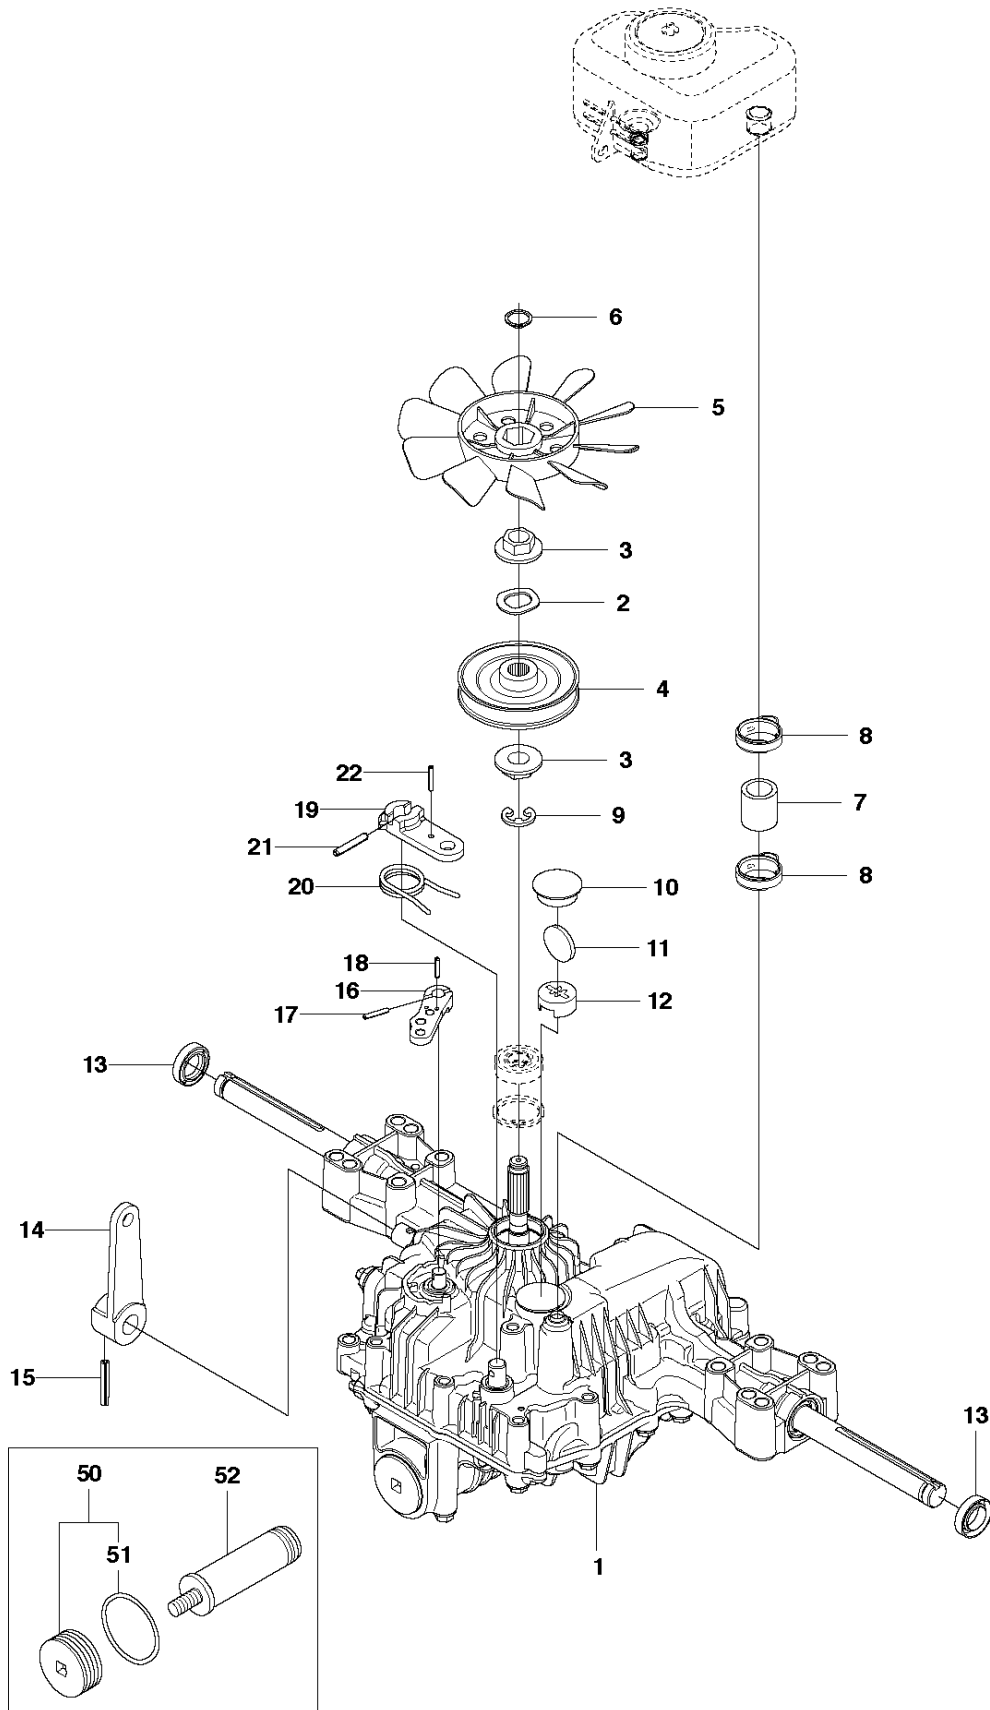

K574

TRANSMISSION

R214 T AWD, 967079601, 2017-01

Ref	Part No	Description	Remark	QTY	KIT
1	544 11 61-01	TRANSMISSION		1	
2	506 98 65-01	SPRING WASHER		1	
3	506 98 66-01	DISTANCE		2	
4	502 45 19-01	PULLEY		1	
5	506 98 68-01	FAN		1	
6	735 31 15-00	CIRCLIP		1	
7	502 45 16-01	TUBE		1	
8	506 98 70-01	HOSE CLAMP		2	
9	535 40 28-07	CLIP		1	1
10	535 40 28-32	PLUG		1	1
11	535 40 28-29	MAGNET		1	1
12	502 45 20-01	MAGNET HOLDER		1	1
13	535 40 28-37	SEALING		2	1
14	502 45 32-01	CONTROL LEVER		1	1
15	535 40 28-09	PIN RETAINING SCREW		1	1
16	535 40 28-17	LEVER		1	1
17	535 40 28-16	PIN RETAINING SCREW		1	1
18	535 40 28-33	PIN RETAINING SCREW		1	1
19	535 40 28-38	LEVER		1	1
20	535 40 28-39	RETURN SPRING		1	1
21	535 40 28-40	PIN RETAINING SCREW		1	1
22	535 40 28-41	PIN RETAINING SCREW		1	1
50	574 51 51-01	KIT		1	
51	574 51 52-01	O-RING		1	50
52	535 40 28-19	FILTER		1