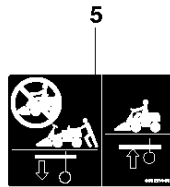

DECALS

DECALS

R214 T AWD, 967079601, 2017-01

Ref	Part No	Description	Remark	QTY KIT
1	584 22 62-01	DECAL		1
2	578 36 45-15	DECAL		2
3	581 78 40-04	LABEL		1
4	578 39 25-06	DECAL		1
5	544 21 14-01	LABEL		1
6	579 55 65-01	DECAL		1
7	582 81 02-01	DECAL		1
8	576 97 34-01	DECAL		1