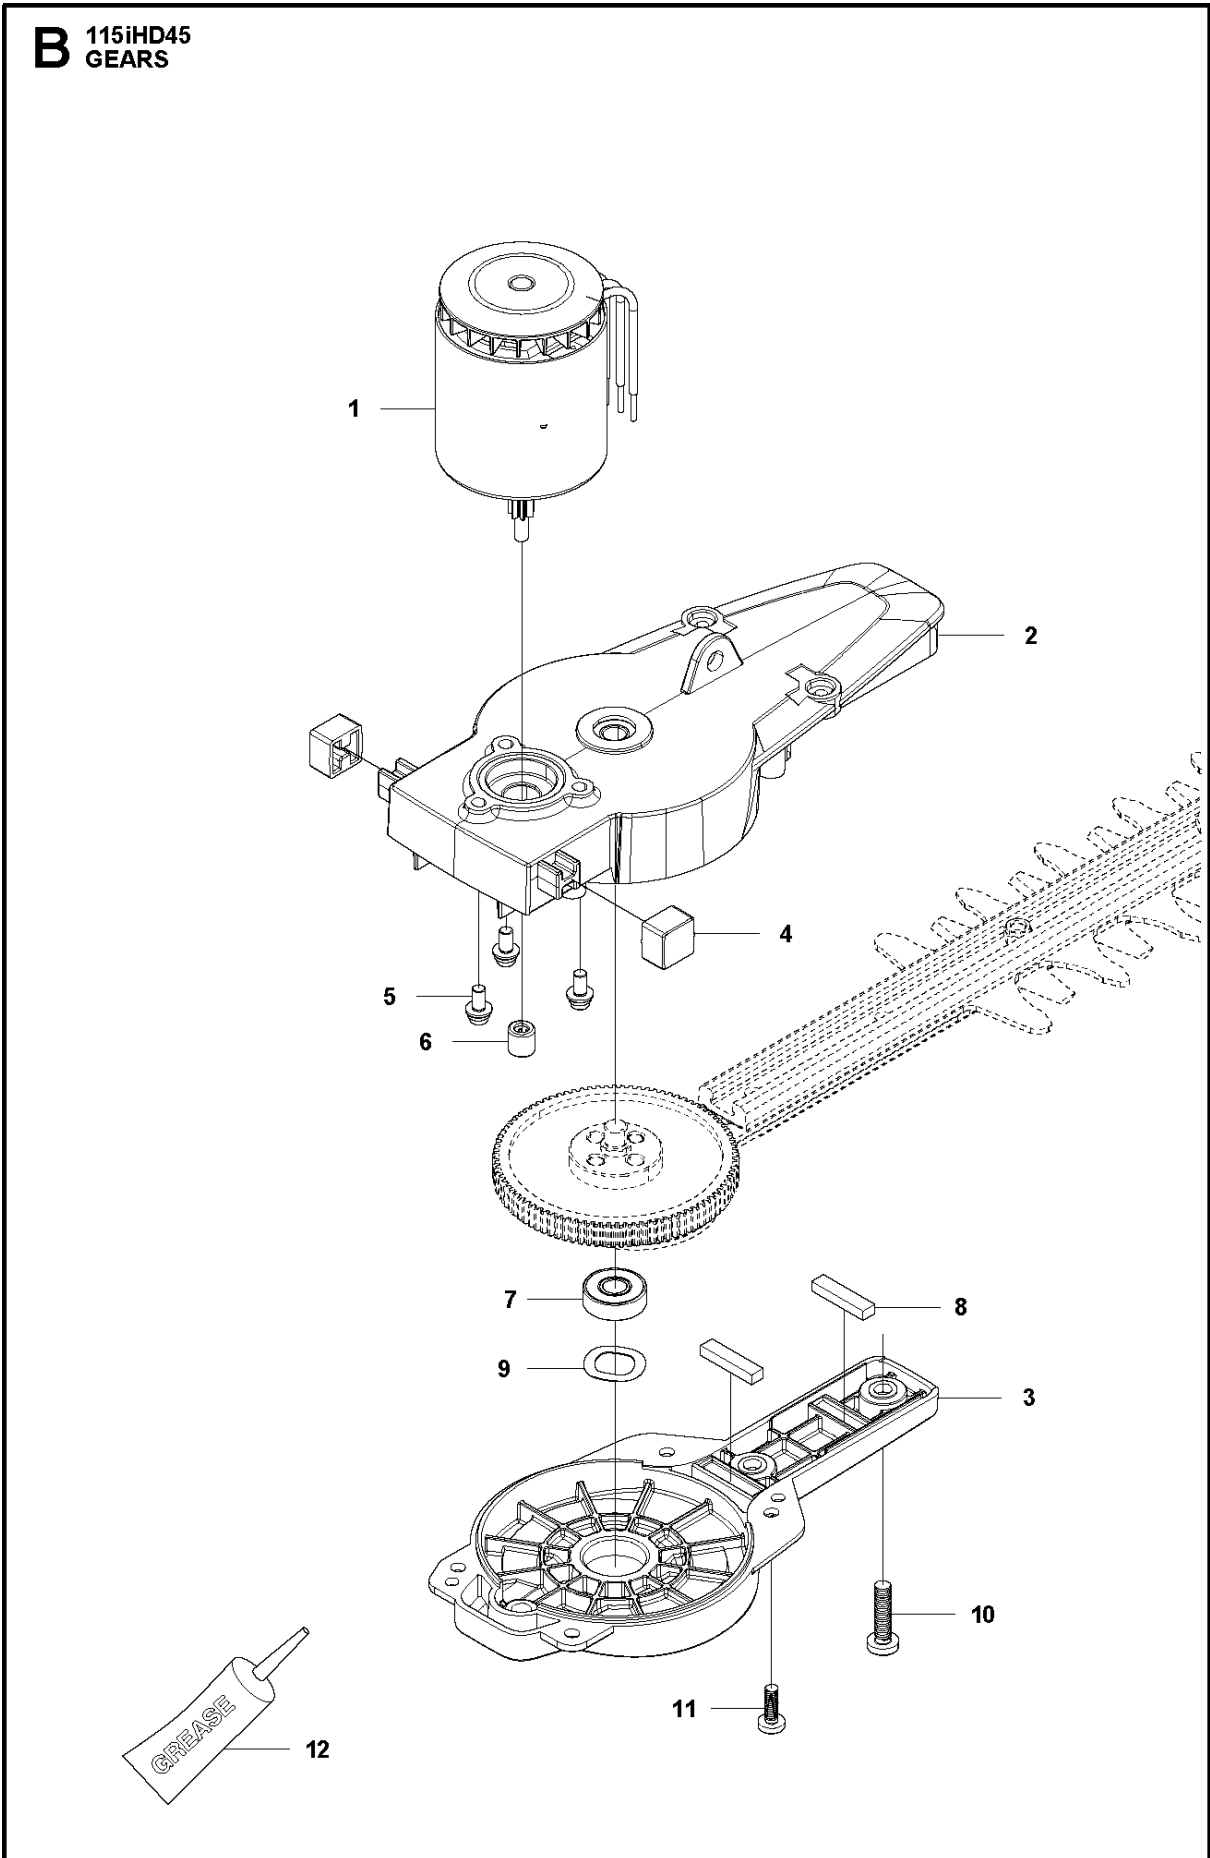

SPARE PARTS LIST

HEDGE TRIMMERS/POLE HEDGE
TRIMMERS

115 iHD45, 967098301, 967098302,
2017-02

A 115iHD45
CUTTING EQUIPMENT

CUTTING EQUIPMENT

115 iHD45, 967098301, 967098302, 2017-02

Ref	Part No	Description	Remark	QTY KIT
1	582 56 90-01	DRIVER ASSY		1
2	585 63 73-01	BLADE		1
3	588 76 01-01	BLADE		1

E 115iHD45
ELECTRICAL

ELECTRICAL

115 iHD45, 967098301, 967098302, 2017-02

Ref	Part No	Description	Remark	QTY KIT
1	582 54 16-01	KEYPAD		1
2	582 40 59-07	CONTROL UNIT		1
3	585 59 06-01	MICRO SWITCH		1
4	588 25 97-01	TERMINAL		3
5	588 25 98-01	SLEEVE		3

B 115iHD45
GEARS

GEARS

115 iHD45, 967098301, 967098302, 2017-02

Ref	Part No	Description	Remark	QTY KIT
1	589 60 59-01	MOTOR		1
2	589 76 67-01	GEAR		1
3	582 49 26-01	COVER		1
4	585 81 88-01	SLEEVE		2
5	585 94 44-01	SCREW		3
6	585 62 83-01	NEEDLE BEARING		1
7	585 63 58-01	BALL BEARING		1
8	585 62 82-01	PAD		2
9	588 26 77-01	GEARBOX		1
10	585 81 86-01	SCREW		2
11	585 81 87-01	SCREW		4
12	589 38 29-01	GREASE	3,5g	1