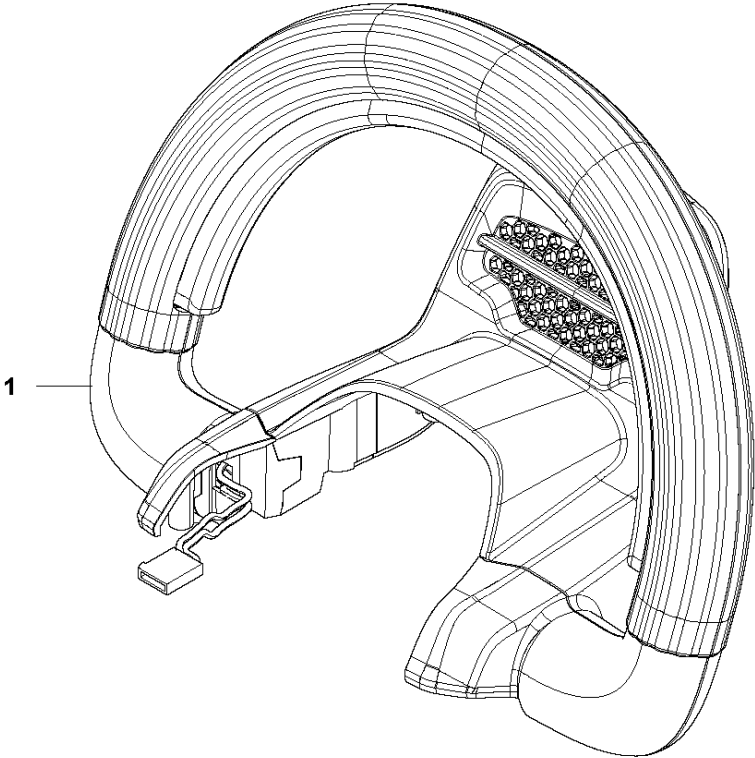

GEARS

115 iHD45, 967098301, 967098302, 2017-02

Ref	Part No	Description	Remark	QTY KIT
1	589 60 59-01	MOTOR		1
2	589 76 67-01	GEAR		1
3	582 49 26-01	COVER		1
4	585 81 88-01	SLEEVE		2
5	585 94 44-01	SCREW		3
6	585 62 83-01	NEEDLE BEARING		1
7	585 63 58-01	BALL BEARING		1
8	585 62 82-01	PAD		2
9	588 26 77-01	GEARBOX		1
10	585 81 86-01	SCREW		2
11	585 81 87-01	SCREW		4
12	589 38 29-01	GREASE	3,5g	1

C 115iHD45
HANDLE