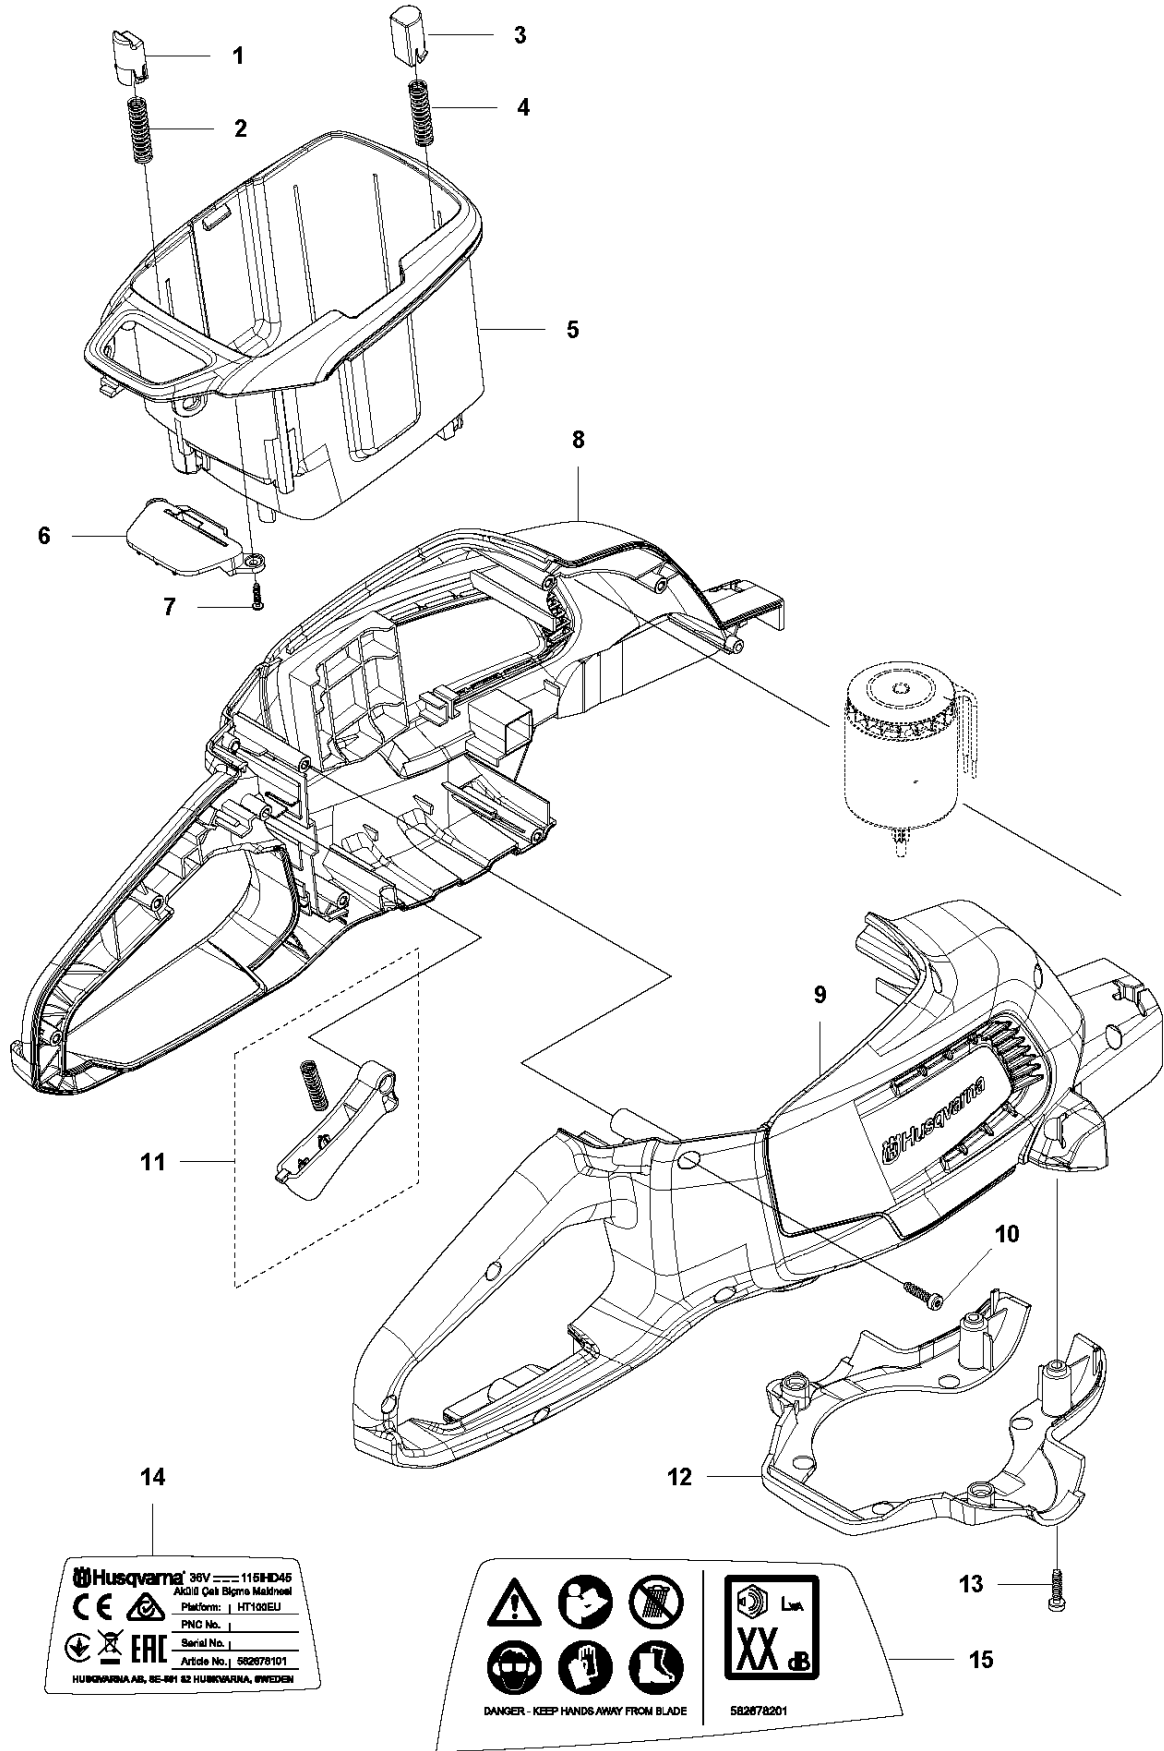

SPARE PARTS LIST

HEDGE TRIMMERS/POLE HEDGE
TRIMMERS

115 iHD45, 967098301, 967098302,
2017-02

A 115iHD45
CUTTING EQUIPMENT

CUTTING EQUIPMENT

115 iHD45, 967098301, 967098302, 2017-02

Ref	Part No	Description	Remark	QTY KIT
1	582 56 90-01	DRIVER ASSY		1
2	585 63 73-01	BLADE		1
3	588 76 01-01	BLADE		1

B 115iHD45
GEARS

GEARS

115 iHD45, 967098301, 967098302, 2017-02

Ref	Part No	Description	Remark	QTY KIT
1	589 60 59-01	MOTOR		1
2	589 76 67-01	GEAR		1
3	582 49 26-01	COVER		1
4	585 81 88-01	SLEEVE		2
5	585 94 44-01	SCREW		3
6	585 62 83-01	NEEDLE BEARING		1
7	585 63 58-01	BALL BEARING		1
8	585 62 82-01	PAD		2
9	588 26 77-01	GEARBOX		1
10	585 81 86-01	SCREW		2
11	585 81 87-01	SCREW		4
12	589 38 29-01	GREASE	3,5g	1

C 115iHD45
HANDLE

HANDLE

115 iHD45, 967098301, 967098302, 2017-02

Ref	Part No	Description	Remark	QTY KIT
1	588 76 04-01	HANDLE		1

D 115iHD45
HOUSING

Husqvarna 36V 115iHD45
AKDII Quid Bigra Multitrail
Platform: HTY00EU
PNC No.
Serial No.
Article No. 582678101
HUSQVARNA AB, SE-461 82 HUSKVARNA, SWEDEN