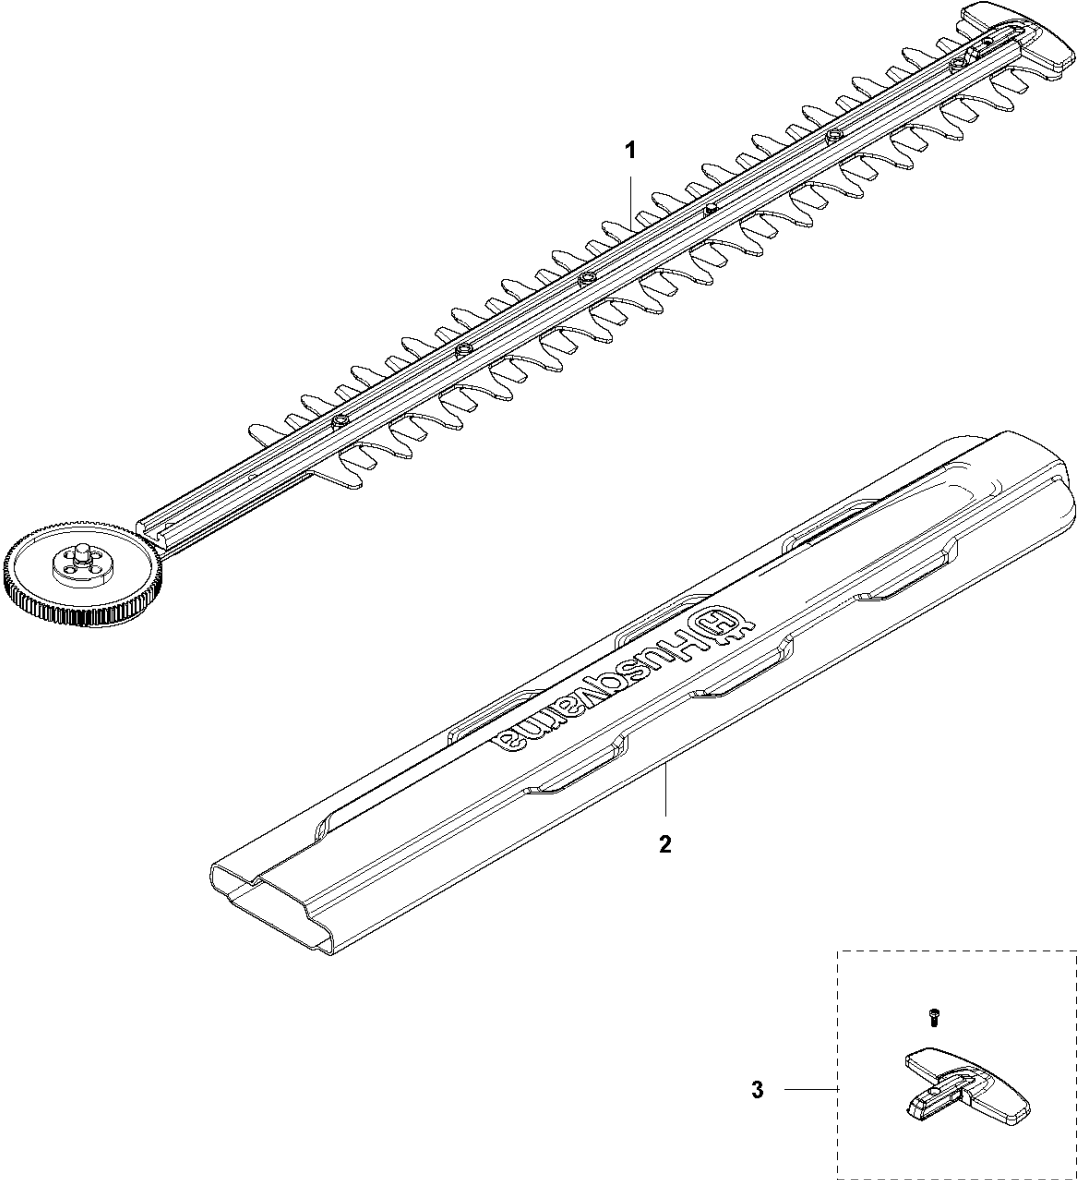

SPARE PARTS LIST

HEDGE TRIMMERS/POLE HEDGE
TRIMMERS

115 iHD45, 967098301, 967098302,
2017-02

A 115iHD45
CUTTING EQUIPMENT

CUTTING EQUIPMENT

115 iHD45, 967098301, 967098302, 2017-02

Ref	Part No	Description	Remark	QTY KIT
1	582 56 90-01	DRIVER ASSY		1
2	585 63 73-01	BLADE		1
3	588 76 01-01	BLADE		1

E 115iHD45
ELECTRICAL

ELECTRICAL

115 iHD45, 967098301, 967098302, 2017-02

Ref	Part No	Description	Remark	QTY KIT
1	582 54 16-01	KEYPAD		1
2	582 40 59-07	CONTROL UNIT		1
3	585 59 06-01	MICRO SWITCH		1
4	588 25 97-01	TERMINAL		3
5	588 25 98-01	SLEEVE		3

B 115iHD45
GEARS

GEARS

115 iHD45, 967098301, 967098302, 2017-02

Ref	Part No	Description	Remark	QTY KIT
1	589 60 59-01	MOTOR		1
2	589 76 67-01	GEAR		1
3	582 49 26-01	COVER		1
4	585 81 88-01	SLEEVE		2
5	585 94 44-01	SCREW		3
6	585 62 83-01	NEEDLE BEARING		1
7	585 63 58-01	BALL BEARING		1
8	585 62 82-01	PAD		2
9	588 26 77-01	GEARBOX		1
10	585 81 86-01	SCREW		2
11	585 81 87-01	SCREW		4
12	589 38 29-01	GREASE	3,5g	1