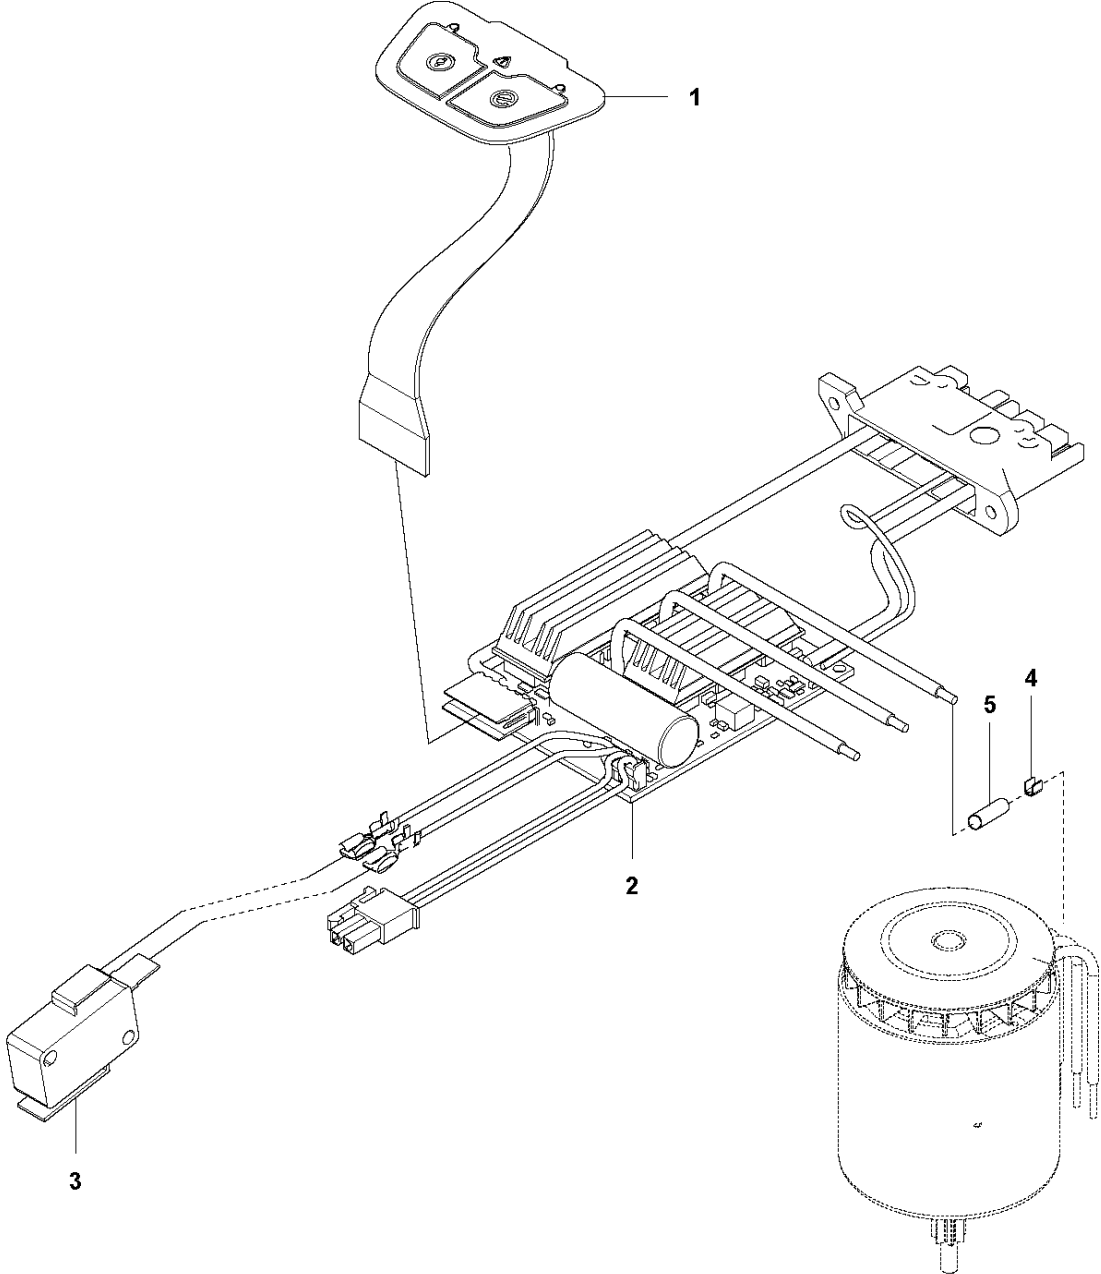

SPARE PARTS LIST

HEDGE TRIMMERS/POLE HEDGE
TRIMMERS

115 iHD45, 967098301, 967098302,
2017-02

A 115iHD45
CUTTING EQUIPMENT

CUTTING EQUIPMENT

115 iHD45, 967098301, 967098302, 2017-02

Ref	Part No	Description	Remark	QTY KIT
1	582 56 90-01	DRIVER ASSY		1
2	585 63 73-01	BLADE		1
3	588 76 01-01	BLADE		1

E 115iHD45
ELECTRICAL

ELECTRICAL

115 iHD45, 967098301, 967098302, 2017-02

Ref	Part No	Description	Remark	QTY KIT
1	582 54 16-01	KEYPAD		1
2	582 40 59-07	CONTROL UNIT		1
3	585 59 06-01	MICRO SWITCH		1
4	588 25 97-01	TERMINAL		3
5	588 25 98-01	SLEEVE		3

B 115iHD45
GEARS

GEARS

115 iHD45, 967098301, 967098302, 2017-02

Ref	Part No	Description	Remark	QTY KIT
1	589 60 59-01	MOTOR		1
2	589 76 67-01	GEAR		1
3	582 49 26-01	COVER		1
4	585 81 88-01	SLEEVE		2
5	585 94 44-01	SCREW		3
6	585 62 83-01	NEEDLE BEARING		1
7	585 63 58-01	BALL BEARING		1
8	585 62 82-01	PAD		2
9	588 26 77-01	GEARBOX		1
10	585 81 86-01	SCREW		2
11	585 81 87-01	SCREW		4
12	589 38 29-01	GREASE	3,5g	1