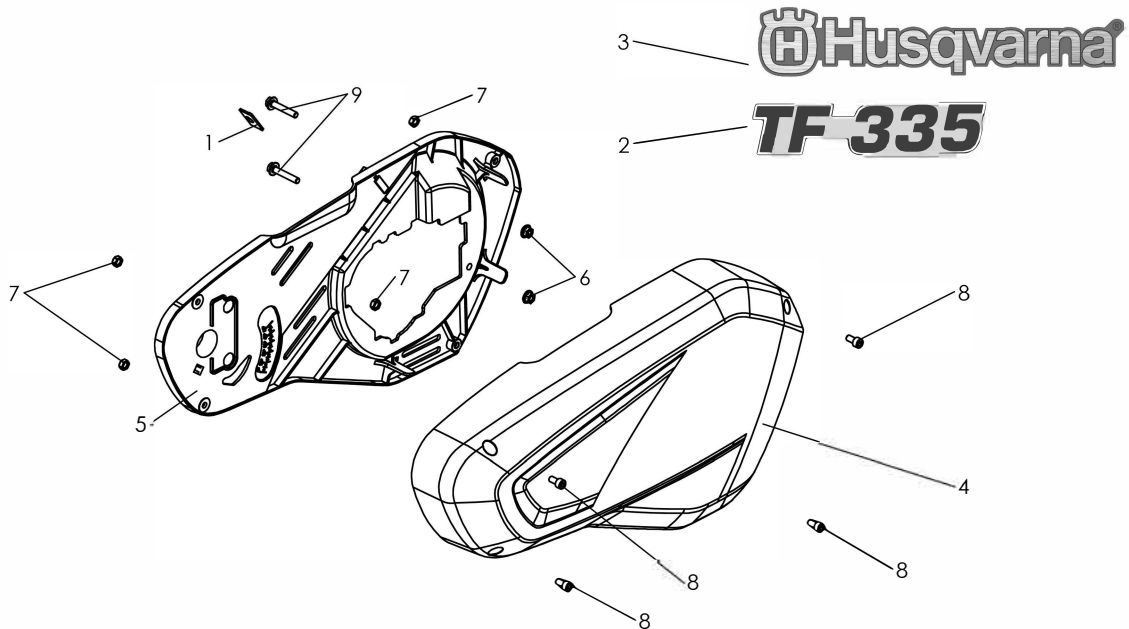

KEY NO.	PART NO.	REF.	DESCRIPTION	DESIGNATION	QTY QTE
1	580 32 24-01	3003210010	SNAP IN STOP	BUTEE SNAP IN	1
2	590 21 54-01	0503060036	STICKER TF335	ETIQUETTE TF335	1
3	590 17 18-01	0503060031	STICKER HUSQVARNA	ETIQUETTE HUSQVARNA	1
4	590 17 17-01	0340010211	BELT COVER ORANGE	CAPOT COURROIE ORANGE	1
5	590 21 55-01	0340010209	INSIDE PROTECTOR	CACHE INTERIEUR	1
6	519 65 34-32	0300260601	NUT H M6 NOTCHED SHOULDER	ECROU HM 6 EMB CR	2
7	732 26 16-01	0300210602	BLOCKING NUT M 6	ECROU FREIN M 6	4
8	580 31 35-01	0300020608	SREW CHC M6X12	VIS CHC 6 X 12	4
9	577 51 90-01	0300010621	SCREW H 6X35	VIS H 6x35 EMB CR	2