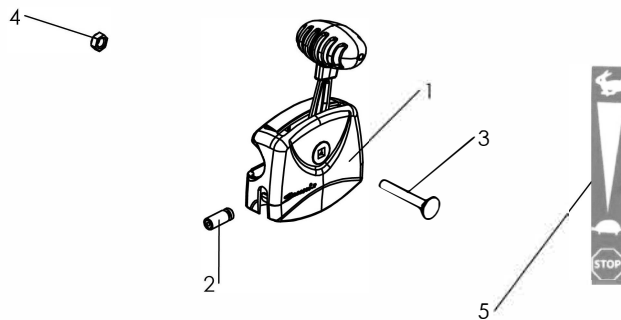

KEY NO.	PART NO.	REF.	DESCRIPTION	DESIGNATION	QTY QTE
1	577 45 30-01	0307020023	THROTTLE LEVER	MANETTE GAZ	1
2	577 52 50-01	0308040050	THROTTLE CABLE	CABLE GAZ	1
3	577 45 38-01	0300080610	SCREW TRCC 6X45 Z	VIS TRCC 6X45 Z	1
4	732 26 16-01	0300210602	BLOCKING NUT M 6 Z	ECROU FREIN M 6 Z	1
5	519 64 66-80	0503000045	STICKER THROTTLE CONTROL	ETIQ. POIGNEE GAZ	1