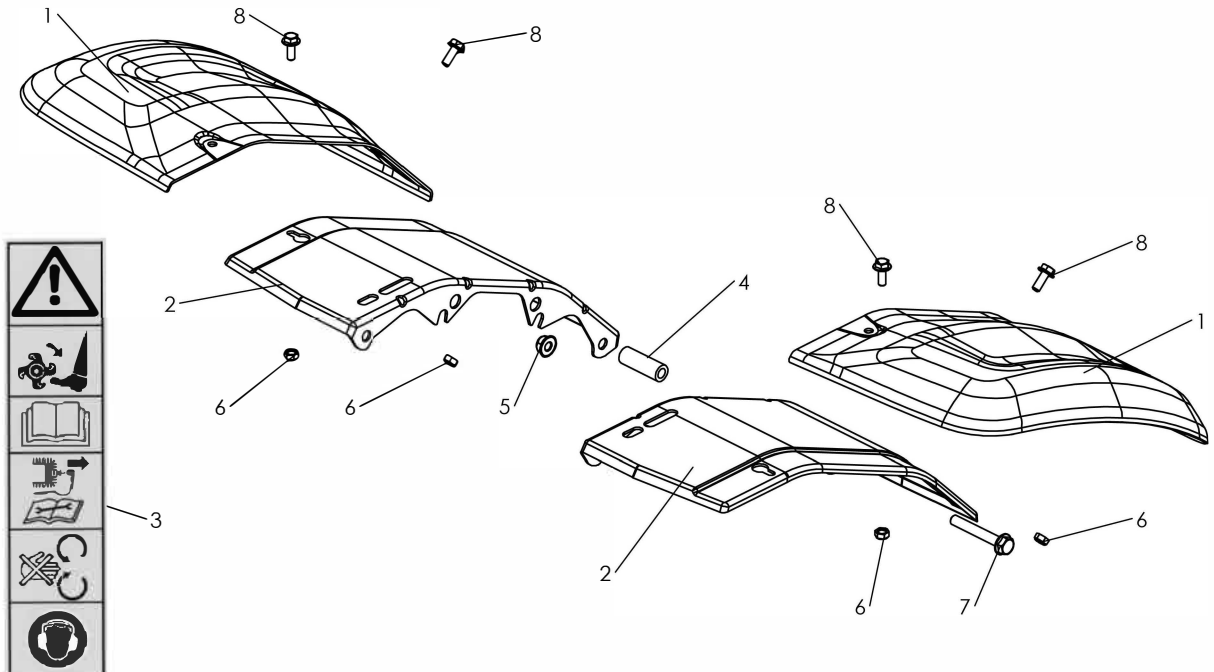

TF 335

Spare parts

Pièces détachées

KEY NO.	PART NO.	REF.	DESCRIPTION	DESIGNATION	QTY QTE
1	590 21 31-01	3002300601	FRAME GREY 627	CHASSIS GRIS 627	2
2	575 36 16-01	0300010837	SCREW H 8X55 Z NOTCHED SHOULDER	VIS H 8X55 Z EMB CR FILETAGE PARTIEL	1
3	575 36 10-01	0302020015	SPACER 14X9X35 Z	ENTRETOISE 14X9X35 Z	1
4	586 72 10-01	0300210805	SCREW BDR HM8 SMOOTH BASE	ECROU BDR HM8 EMB LISSE	1
5	544 20 73-01	0300010834	SCREW H 8x35 Z NOTCHED SHOULDER	VIS H 8X35 Z EMB CR	2
6	519 65 34-13	0300010817	SCREW H M8X40 Z NOTCHED SHOULDER	VIS H 8X40 Z EMB CR	2
7	519 65 34-30	0300260801	NUT H M8 Z NOTCHED SHOULDER	ECROU HM 8 Z EMB CR	4

KEY NO.	PART NO.	REF.	DESCRIPTION	DESIGNATION	QTY QTE
1	590 17 10-01	3002335601	ADDITIONAL TINE GUARD ORANGE	TOLE ADDITIONNELLE ORANGE	2
2	590 17 11-01	3002000632	TINE GUARD GREY 627	TOLE PROTECTION GRIS 627	2
3	587 99 55-01	0503000094	STICKER SECURITY	ETIQ. "SECURITE"	1
4	590 17 12-01	0302020225	SPACER 8.2X14X41	ENTRETOISE 14X8.2X41 Z	1
5	586 72 10-01	0300210805	SCREW BDR HM8 SMOOTH BASE	ECROU BDR HM8 EMB LISSE	1
6	732 26 16-01	0300210602	BLOCKING NUT M 6	ECROU FREIN M 6	4
7	575 36 16-01	0300010837	SCREW H 8X55 Z NOTCHED SHOULDER	VIS H 8X55 Z EMB CR FILETAGE PARTIEL	1
8	519 65 34-35	0300010609	SCREW HM 6X16 NOTCHED SHOULDER	VIS H 6X16 EMB CR	4