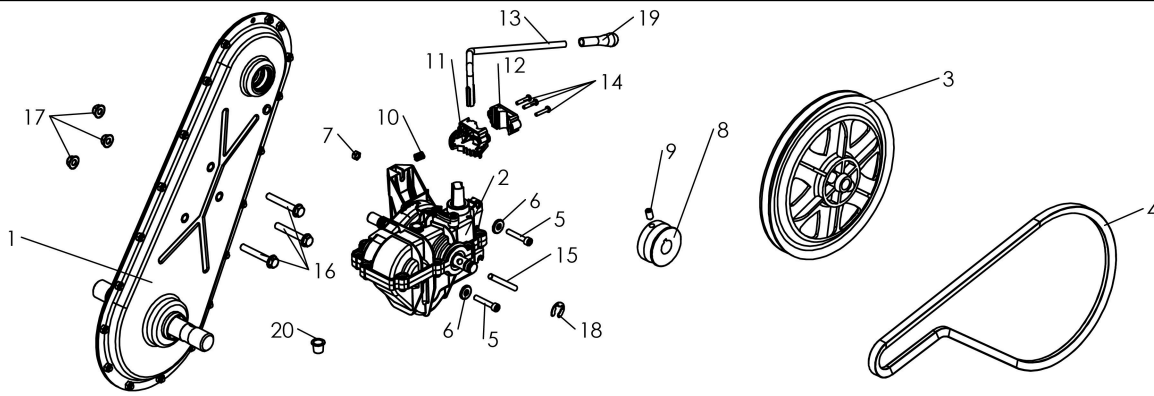

TF 335

Spare parts

Pièces détachées

KEY NO.	PART NO.	REF.	DESCRIPTION	DESIGNATION	QTY QTE
1	590 21 31-01	3002300601	FRAME GREY 627	CHASSIS GRIS 627	2
2	575 36 16-01	0300010837	SCREW H 8X55 Z NOTCHED SHOULDER	VIS H 8X55 Z EMB CR FILETAGE PARTIEL	1
3	575 36 10-01	0302020015	SPACER 14X9X35 Z	ENTRETOISE 14X9X35 Z	1
4	586 72 10-01	0300210805	SCREW BDR HM8 SMOOTH BASE	ECROU BDR HM8 EMB LISSE	1
5	544 20 73-01	0300010834	SCREW H 8x35 Z NOTCHED SHOULDER	VIS H 8X35 Z EMB CR	2
6	519 65 34-13	0300010817	SCREW H M8X40 Z NOTCHED SHOULDER	VIS H 8X40 Z EMB CR	2
7	519 65 34-30	0300260801	NUT H M8 Z NOTCHED SHOULDER	ECROU HM 8 Z EMB CR	4

KEY NO.	PART NO.	REF.	DESCRIPTION	DESIGNATION	QTY QTE
1	590 17 10-01	3002335601	ADDITIONAL TINE GUARD ORANGE	TOLE ADDITIONNELLE ORANGE	2
2	590 17 11-01	3002000632	TINE GUARD GREY 627	TOLE PROTECTION GRIS 627	2
3	587 99 55-01	0503000094	STICKER SECURITY	ETIQ. "SECURITE"	1
4	590 17 12-01	0302020225	SPACER 8.2X14X41	ENTRETOISE 14X8.2X41 Z	1
5	586 72 10-01	0300210805	SCREW BDR HM8 SMOOTH BASE	ECROU BDR HM8 EMB LISSE	1
6	732 26 16-01	0300210602	BLOCKING NUT M 6	ECROU FREIN M 6	4
7	575 36 16-01	0300010837	SCREW H 8X55 Z NOTCHED SHOULDER	VIS H 8X55 Z EMB CR FILETAGE PARTIEL	1
8	519 65 34-35	0300010609	SCREW HM 6X16 NOTCHED SHOULDER	VIS H 6X16 EMB CR	4