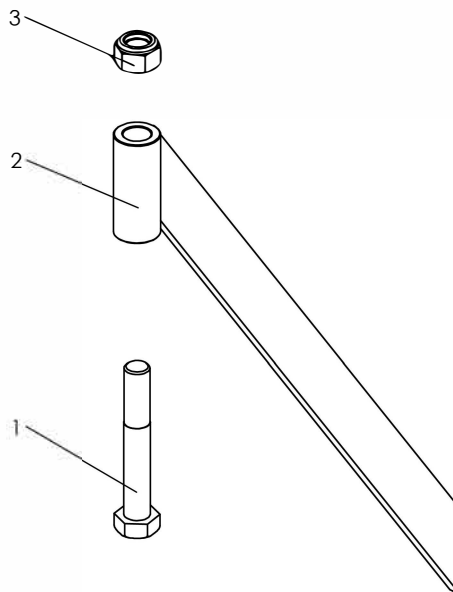

KEY NO.	PART NO.	REF.	DESCRIPTION	DESIGNATION	QTY QTE
1	531 00 82-20	0300011401	SCREW H M14X90-34 Z	VIS H 14X90/34 Z	1
2	531 00 82-06	3002000302	SPUR BLACK RAL9005	EPERON NOIR RAL9005	1
3	531 00 85-78	0300211402	BLOCKING NUT M 14 Z	ECROU FREIN M14 Z	1