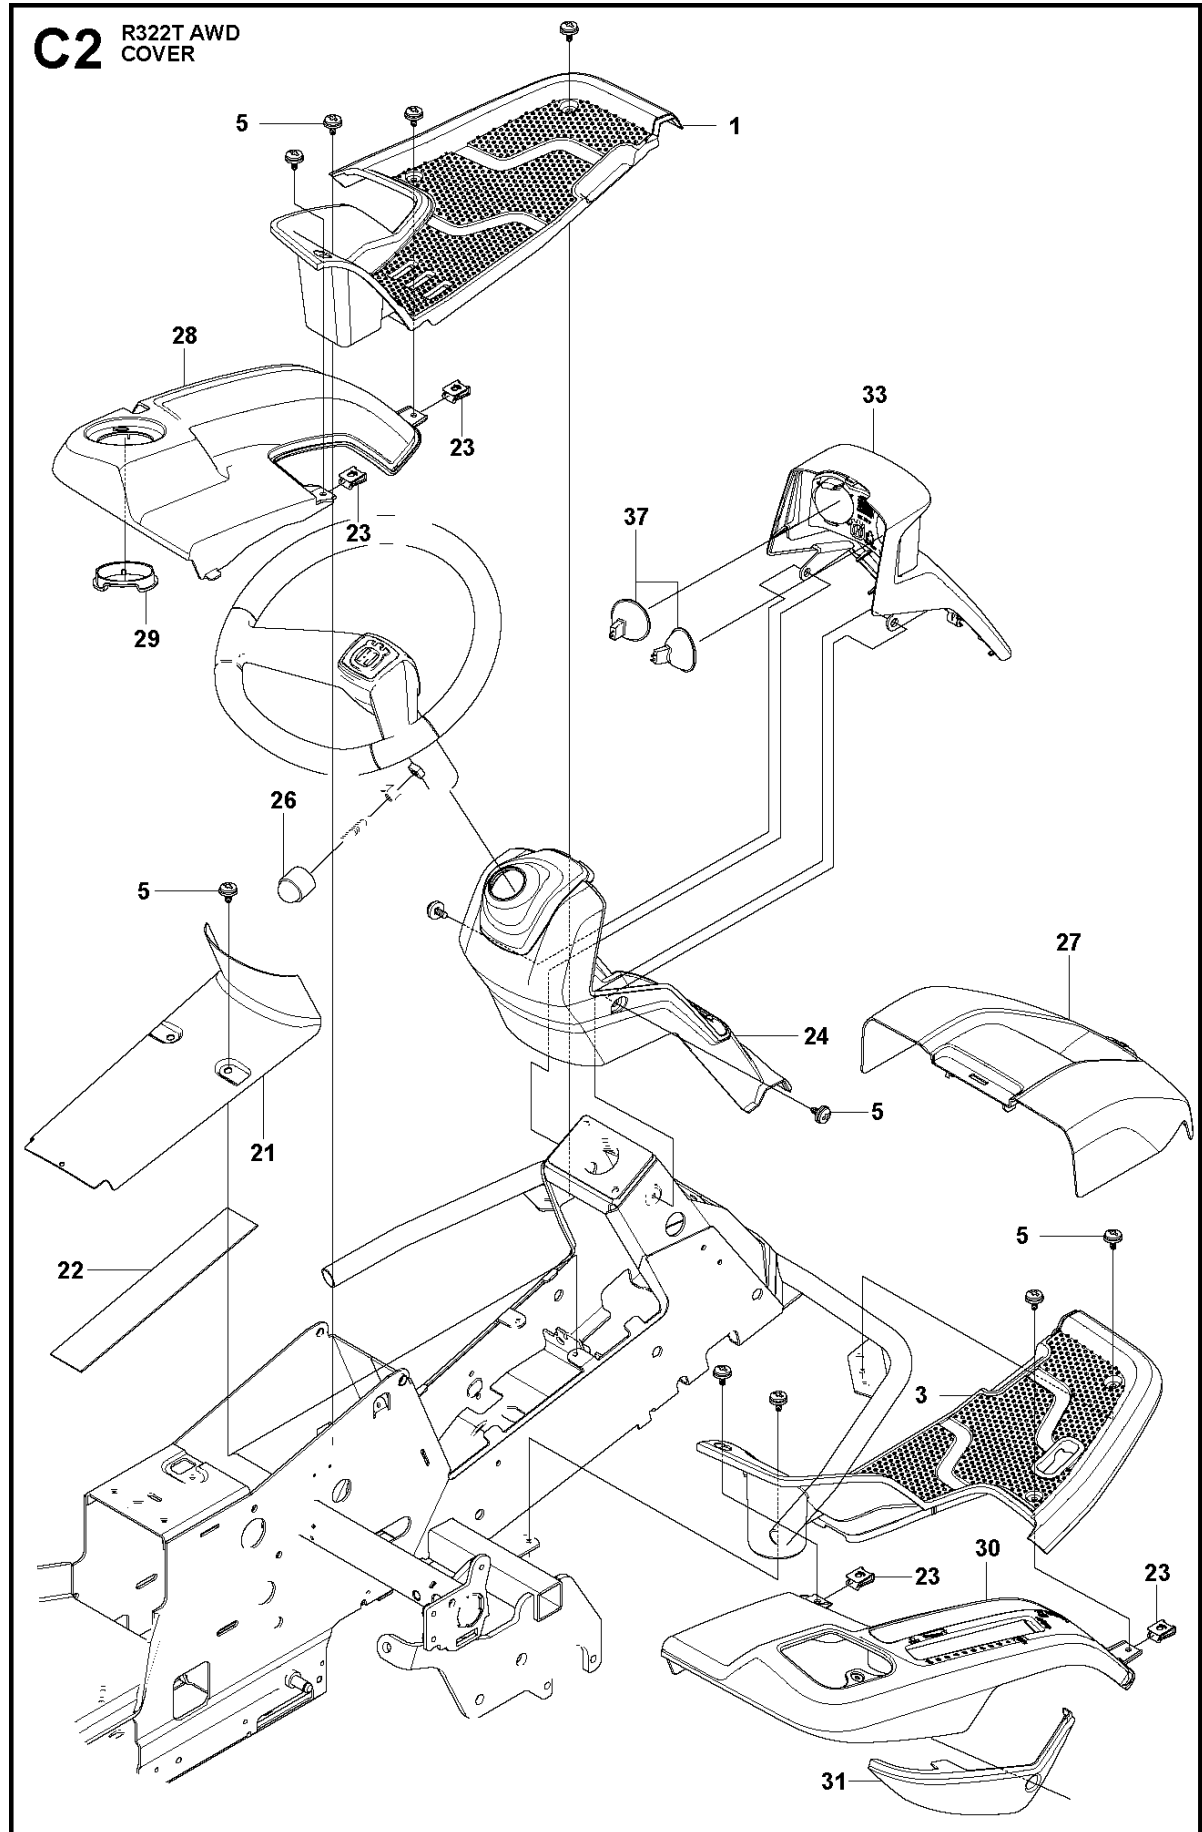

COVER

R322T AWD, 967153001, 2017

Ref	Part No	Description	Remark	QTY KIT
1	577 72 93-01	FOOT PLATE		1
3	577 72 94-01	FOOT PLATE		1
5	544 40 05-01	SCREW		14
21	544 23 92-01	COVER		1
22	544 42 75-01	MAT		1
23	535 42 91-01	SPRING NUT		4
24	577 70 41-01	COVER		1
26	544 43 32-01	PROTECTIVE COVER		1
27	525 56 24-01	UNIT COVER		1
28	577 72 95-01	FENDER		1
29	577 76 45-01	LOCKING NUT		1
30	577 72 96-01	FENDER		1
31	577 73 75-01	CONTROL COVER		1
33	577 70 04-01	COVER		1
37	535 44 68-01	LAMP		2