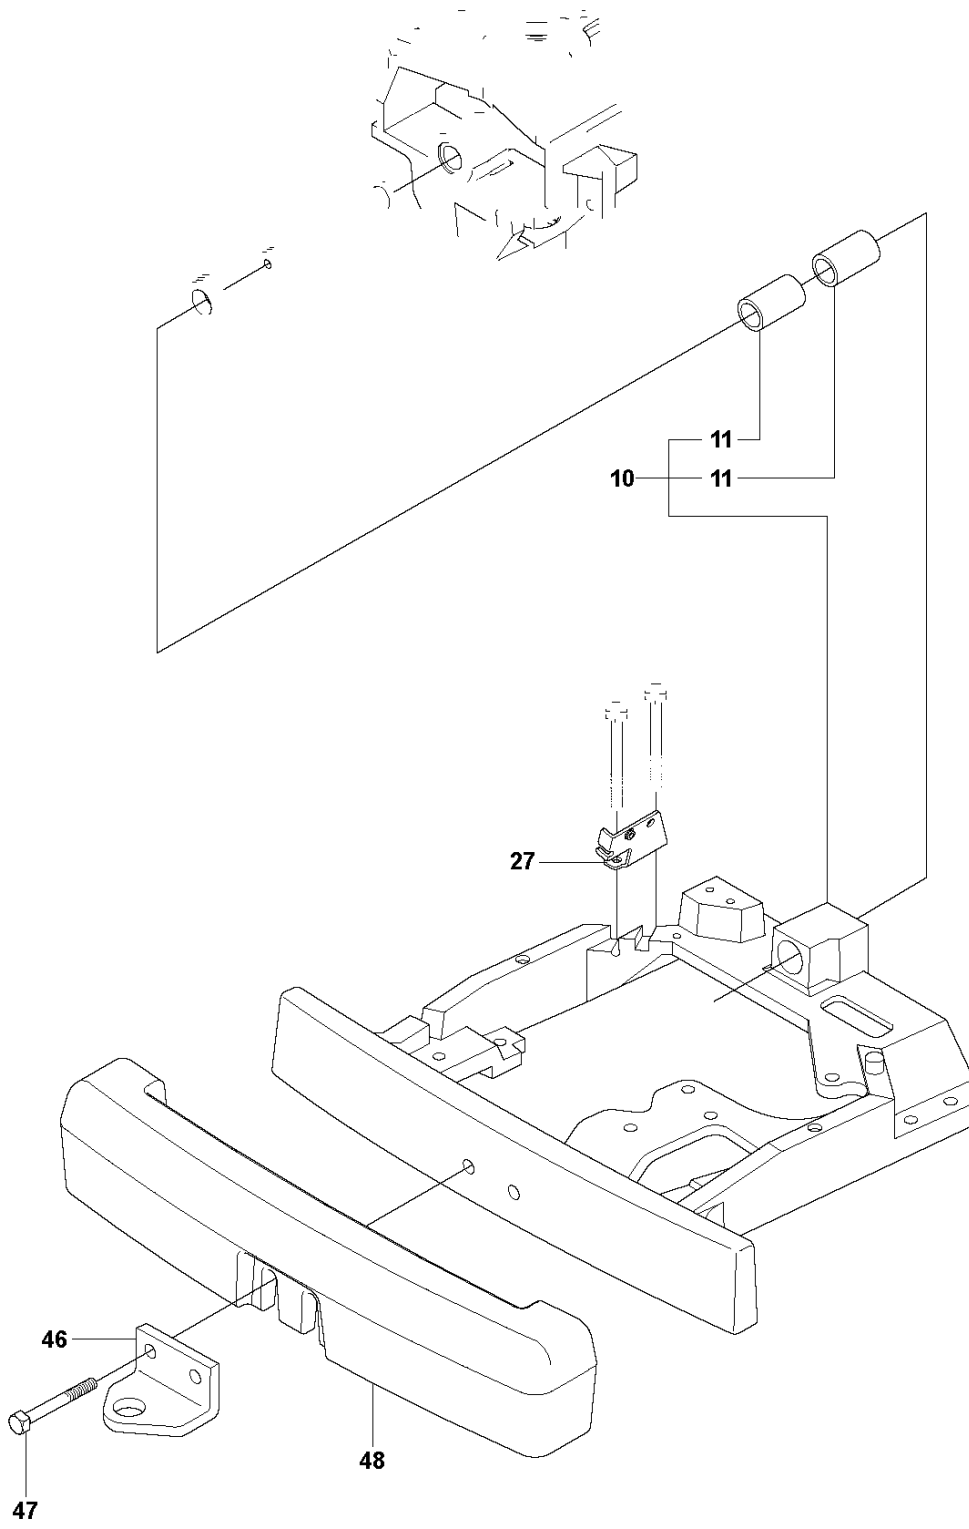

J1 R322T AWD
CHASSIS, REAR

CHASSIS UPPER

R322T AWD, 967153001, 2017

Ref	Part No	Description	Remark	QTY KIT
10	535 40 60-01	BRACKET		1
11	506 98 61-02	GLIDLAGER		2
27	544 26 21-01	BRACKET		1
46	506 88 99-01	HITCH		1
47	725 25 00-51	SCREW EHHM		2
48	544 03 96-02	COUNTERWEIGHT		1