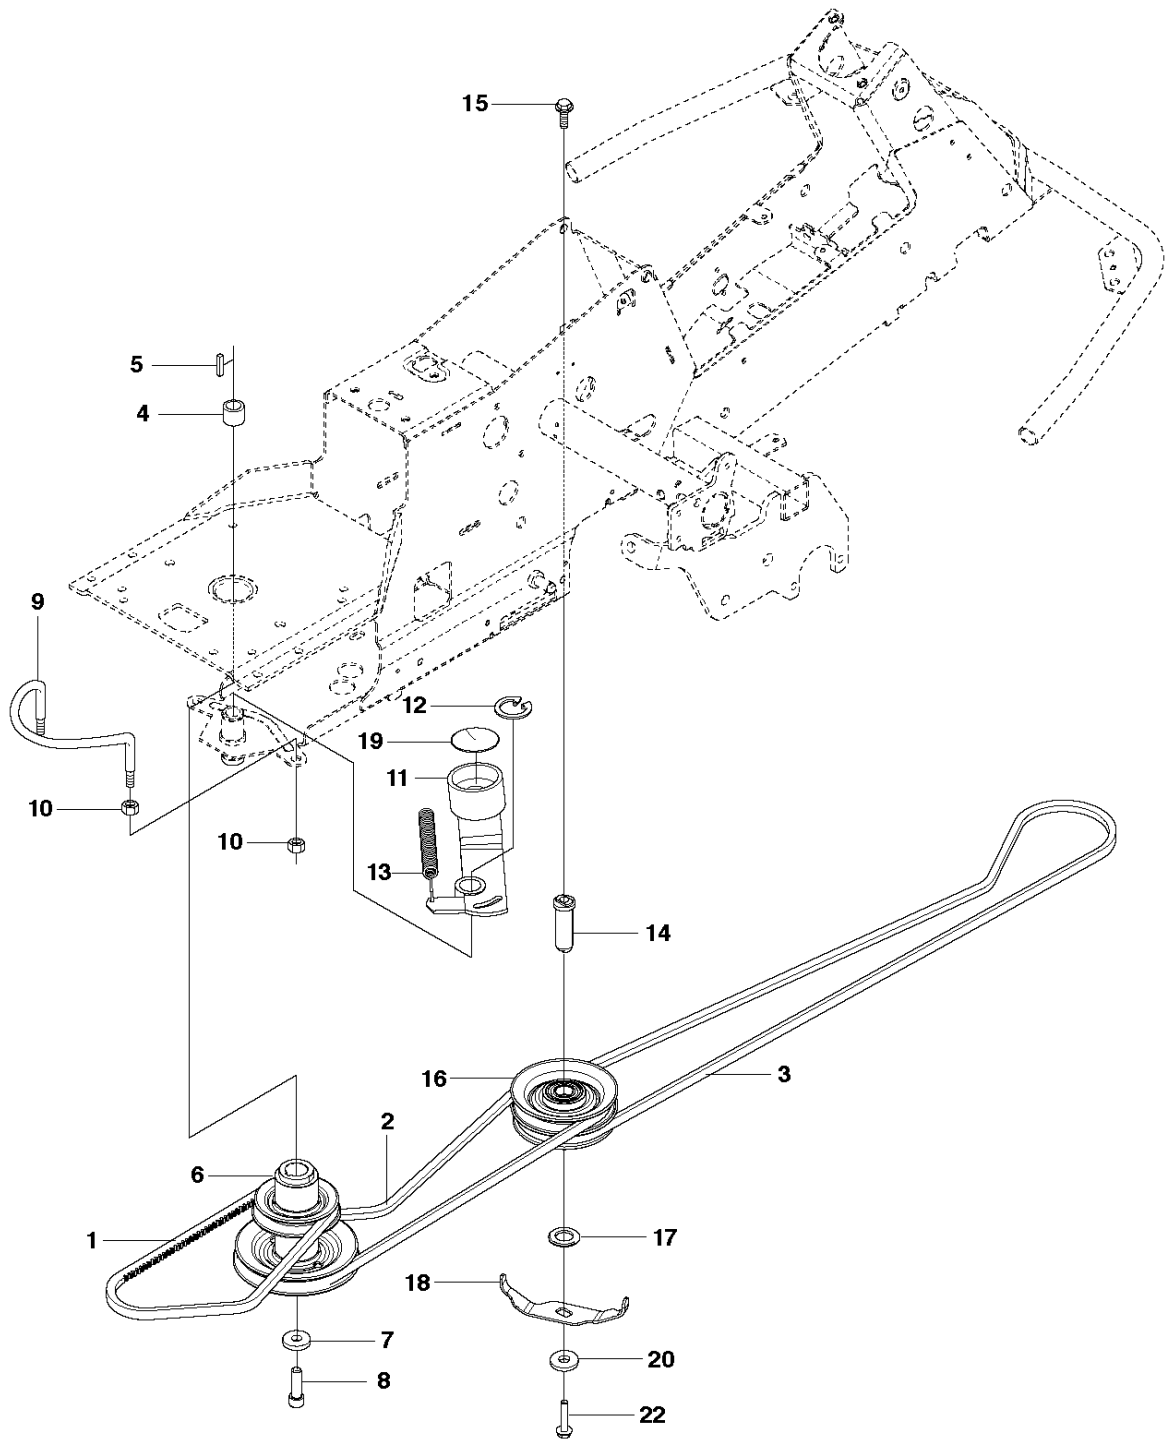

G R322T AWD
TRANSMISSION

CHASSIS, ENGINE & PULLEYS

R322T AWD, 967153001, 2017

Ref	Part No	Description	Remark	QTY KIT
1	522 93 03-01	BELT		1
2	544 40 02-01	BELT		1
3	535 41 19-01	BELT		1
4	506 50 92-01	SPACING SLEEVE		1
5	506 55 59-01	WEDGE		1
6	535 48 24-01	PULLEY		1
7	506 59 75-01	WASHER		1
8	506 55 60-02	SCREW UNC		1
9	506 66 45-01	BELT GUIDE		1
10	731 23 20-51	HEXAGON NUT		4
11	535 48 44-01	BELT TENSIONER ASSY		1
12	735 31 26-00	CIRCLIP		1
13	580 67 81-01	SPRING		1
14	544 42 61-01	SHAFT		1
15	506 67 54-02	SCREW EHHFM		1
16	535 48 22-01	MELLANHJUL		1
17	506 77 57-01	WASHER		1
18	544 40 53-01	BELT GUIDE		1
19	535 48 50-01	SEALING		1
20	506 59 75-01	WASHER		1
22	506 57 01-05	SCREW EHHFM		1