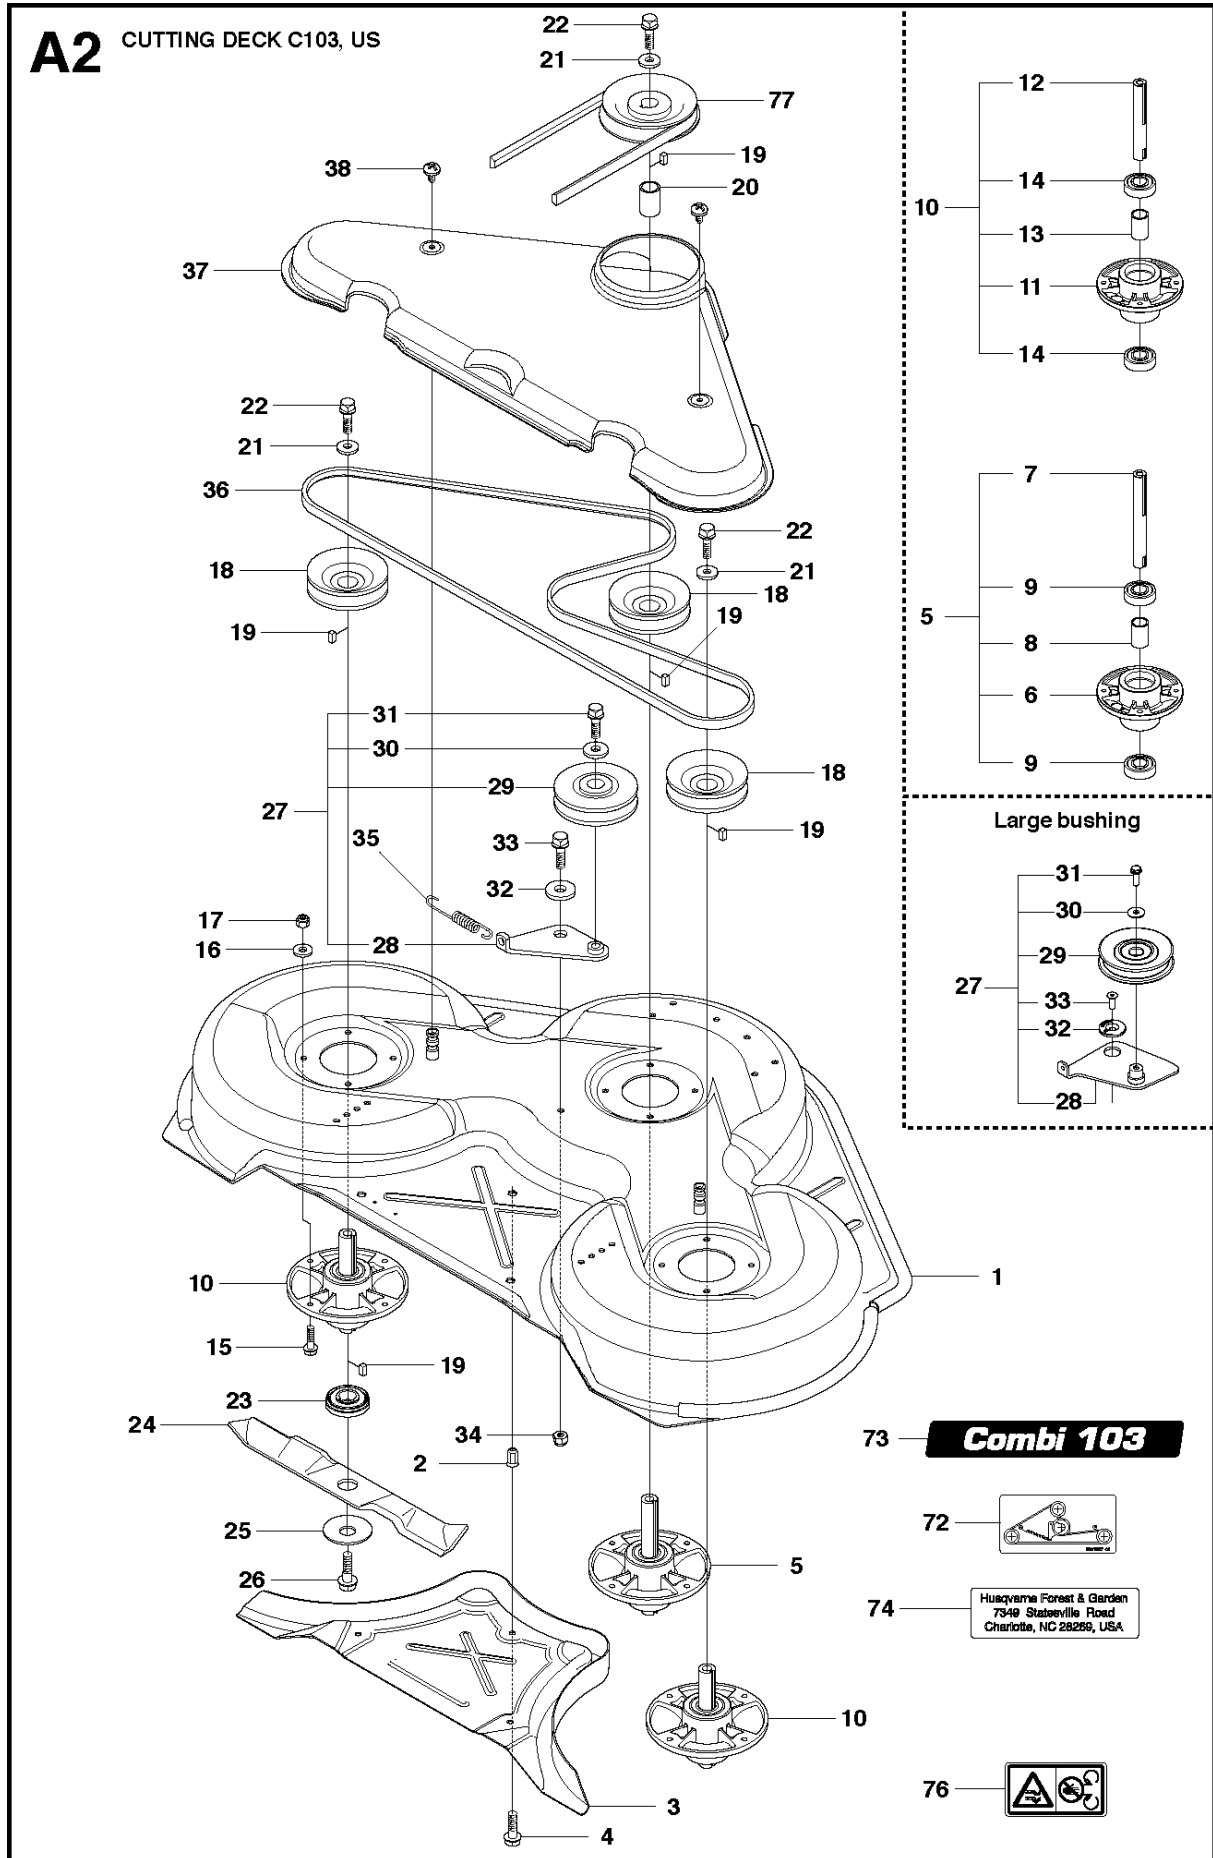

A2 CUTTING DECK C103, US

Ref	Part No	Description	Remark	QTY	KIT
1	574 21 08-01	CUTTING DECK		1	
2	506 91 62-01	BLIND RIVET NUT		3	
3	544 44 92-01	PLUG		1	
4	506 57 01-04	SCREW EHHFM		3	
5	576 38 41-01	BLADE HOUSING ASSY		1	
6	576 38 42-01	BEARING HOUSING		1	
7	576 38 43-01	SHAFT		1	
8	576 38 44-01	SPACING SLEEVE		1	
9	738 23 04-34	BALL BEARING		2	
10	576 38 41-02	BLADE HOUSING ASSY		2	
11	576 38 42-01	BEARING HOUSING		1	
12	576 38 43-02	SHAFT		1	
13	576 38 44-01	SPACING SLEEVE		1	
14	738 23 04-34	BALL BEARING		2	
15	535 42 38-01	SCREW RSQM		12	
16	734 11 64-01	WASHER		14	
17	732 21 18-01	LOCK NUT		12	
18	506 92 21-01	PULLEY		3	
19	506 53 35-01	PARALLEL KEY		7	
20	544 06 80-02	SPACING SLEEVE		1	
21	734 11 74-41	WASHER		3	
22	544 11 41-01	SCREW EHHM		3	
23	535 50 42-02	BLADE BRACKET		3	
24	504 18 82-01	RIDE ON BLADE		3	
25	506 79 23-01	KNIFE PLATE		3	
26	544 11 41-01	SCREW EHHM		3	
27	506 54 07-01	BELT TENSIONER ASSY	Small bushing	1	
27	586 96 66-01	BELT TENSIONER ASSY	Large bushing	1	
28	506 51 95-01	SPÄNNARM KPL.	Small bushing	1	27
28	585 35 99-01	ARM	Large bushing	1	27
29	506 53 27-01	PULLEY		1	27
30	734 11 64-41	WASHER		1	
31	506 55 83-02	SCREW EHHFT	Small bushing	1	27
31	586 32 04-01	SCREW	Large bushing	1	27
32	506 91 87-02	WASHER	Small bushing	1	
32	586 49 67-01	WASHER	Large bushing	1	
33	725 24 51-71	SCREW EHHM	Small bushing	1	
33	725 64 53-01	SCREW IHCSFM	Large bushing	1	
34	732 21 18-01	LOCK NUT		1	
35	506 53 31-01	SPRING		1	
36	506 76 85-01	BELT		1	
37	544 09 61-01	BELT COVER		1	
38	544 40 05-01	SCREW		2	
72	506 78 97-01	LABEL		1	
73	544 23 81-03	LABEL		2	
74	506 98 39-01	DECAL		1	
76	574 51 00-01	DECAL		2	
77	506 77 86-01	PULLEY		1