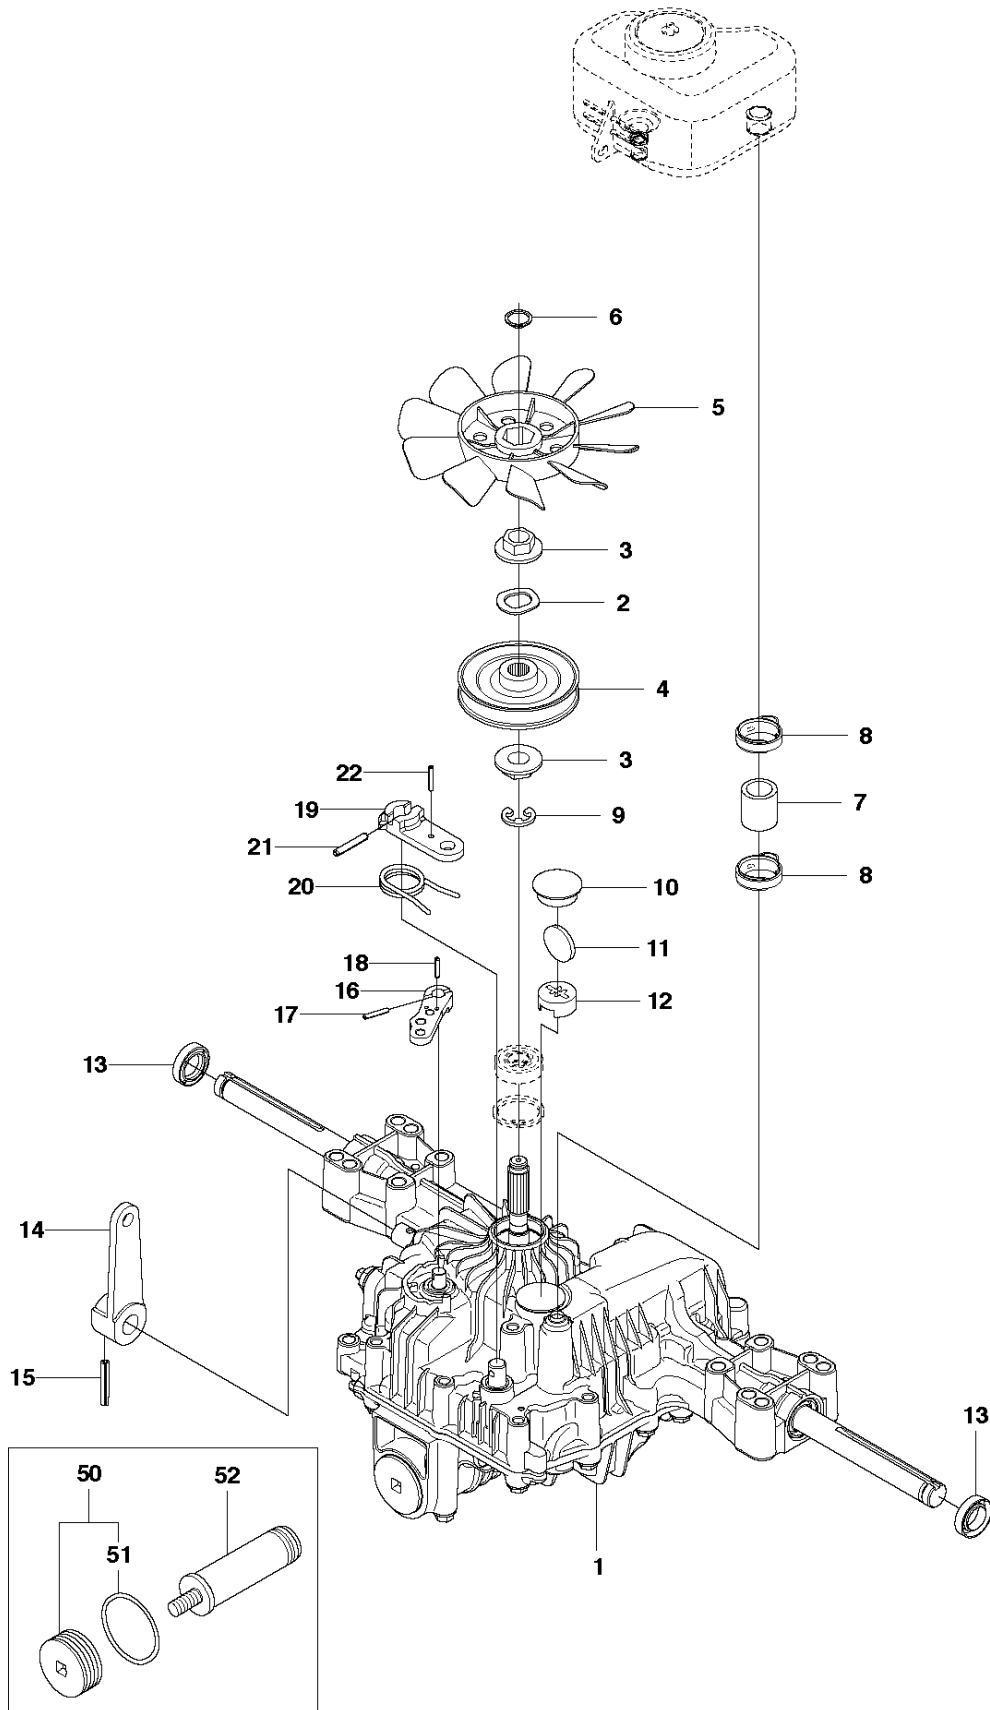

K574

TRANSMISSION

R322T AWD, 967153001, 2017

Ref	Part No	Description	Remark	QTY	KIT
1	544 11 61-01	TRANSMISSION		1	
2	506 98 65-01	SPRING WASHER		1	
3	506 98 66-01	DISTANCE		2	
4	502 45 19-01	PULLEY		1	
5	506 98 68-01	FAN		1	
6	735 31 15-00	CIRCLIP		1	
7	502 45 16-01	TUBE		1	
8	506 98 70-01	HOSE CLAMP		2	
9	535 40 28-07	CLIP		1	1
10	535 40 28-32	PLUG		1	1
11	535 40 28-29	MAGNET		1	1
12	502 45 20-01	MAGNET HOLDER		1	1
13	535 40 28-37	SEALING		2	1
14	502 45 32-01	CONTROL LEVER		1	1
15	535 40 28-09	PIN RETAINING SCREW		1	1
16	535 40 28-17	LEVER		1	1
17	535 40 28-16	PIN RETAINING SCREW		1	1
18	535 40 28-33	PIN RETAINING SCREW		1	1
19	535 40 28-38	LEVER		1	1
20	535 40 28-39	RETURN SPRING		1	1
21	535 40 28-40	PIN RETAINING SCREW		1	1
22	535 40 28-41	PIN RETAINING SCREW		1	1
50	574 51 51-01	KIT		1	
51	574 51 52-01	O-RING		1	50
52	535 40 28-19	FILTER		1