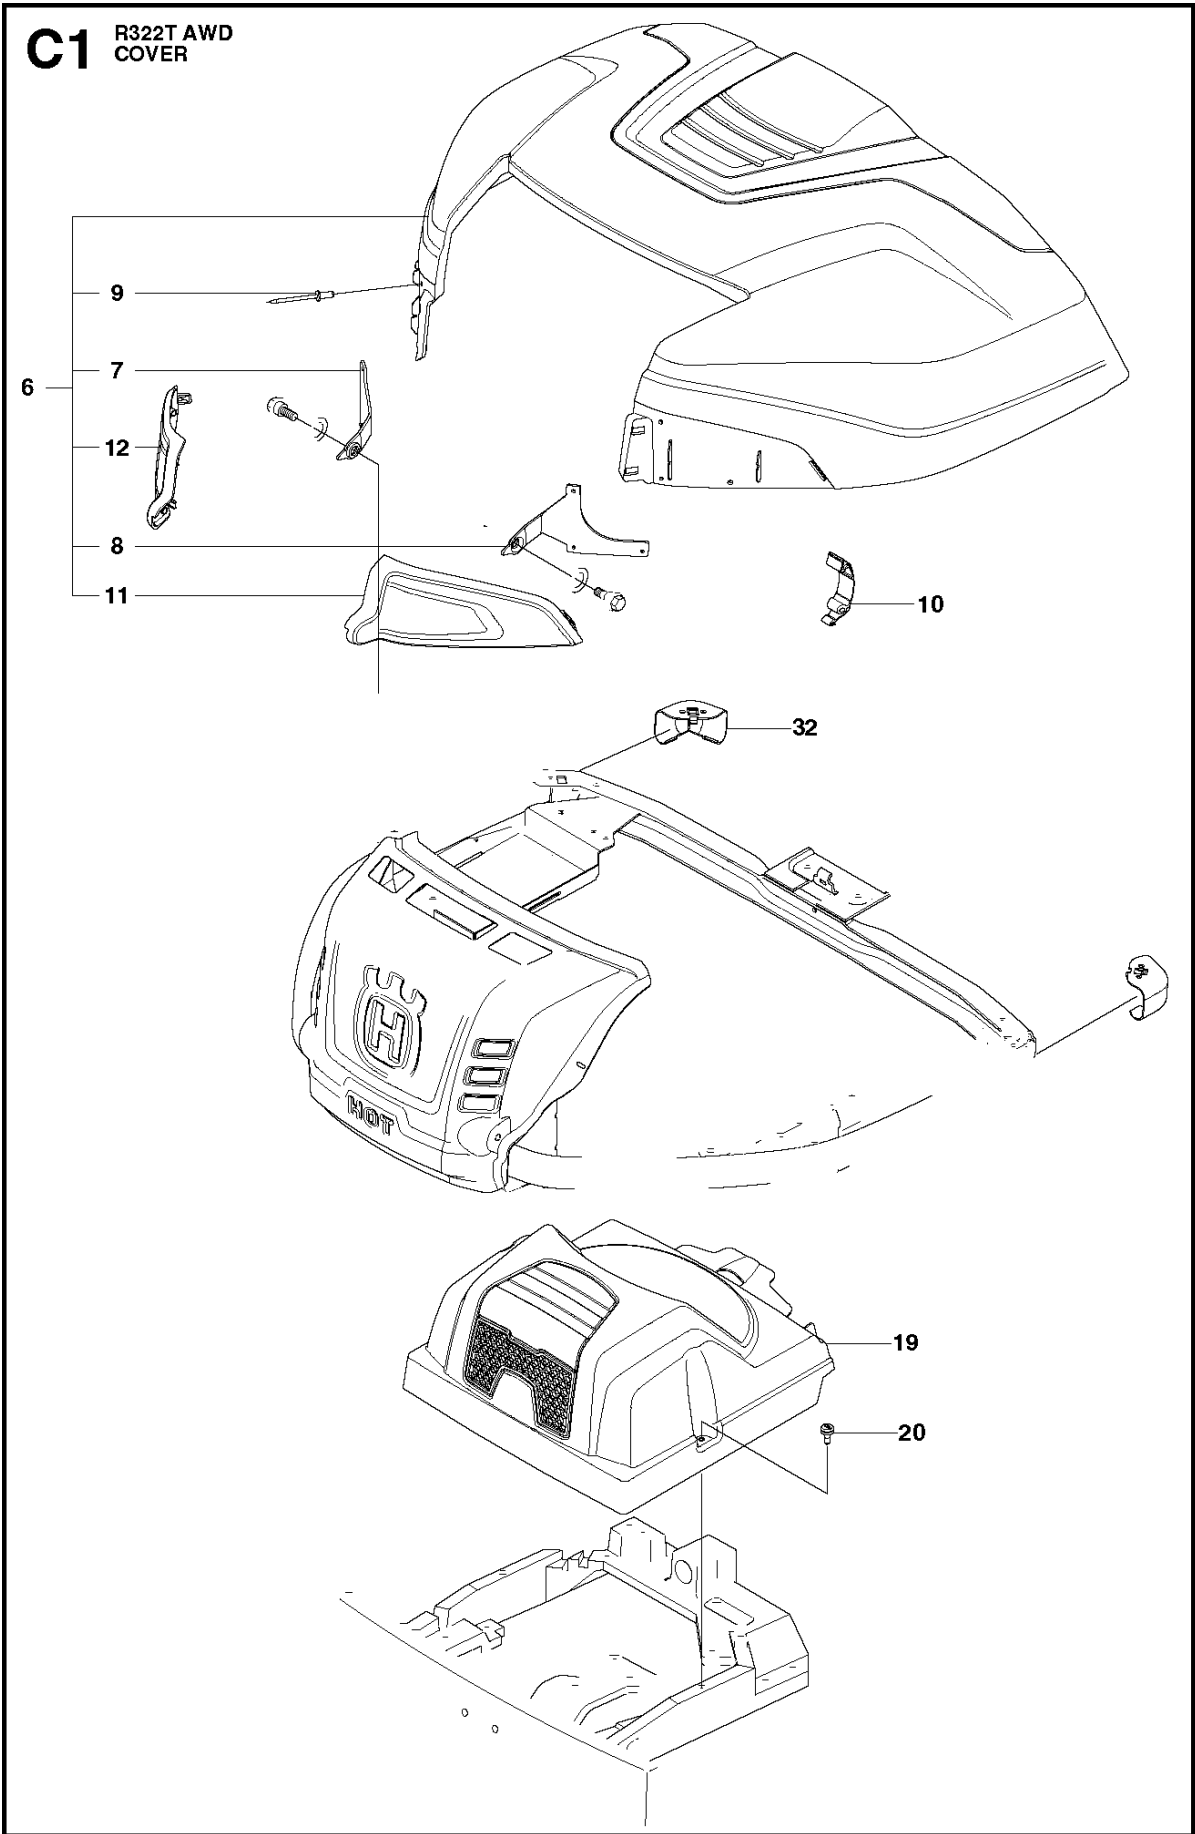

COVER, REAR

R322T AWD, 967153001, 2017

Ref	Part No	Description	Remark	QTY KIT
6	577 61 47-03	ENGINE HOOD ASSY		1
7	578 11 37-01	HINGE		1
8	578 11 37-02	HINGE		1
9	722 79 54-02	RIVET		6
10	503 89 47-03	SNAP		1
11	577 61 26-02	COVER		1
12	577 61 26-01	COVER		1
19	578 26 13-01	TRANSMISSION COVER		1
20	574 85 62-01	SCREW		2
32	577 90 33-01	PLUG		2