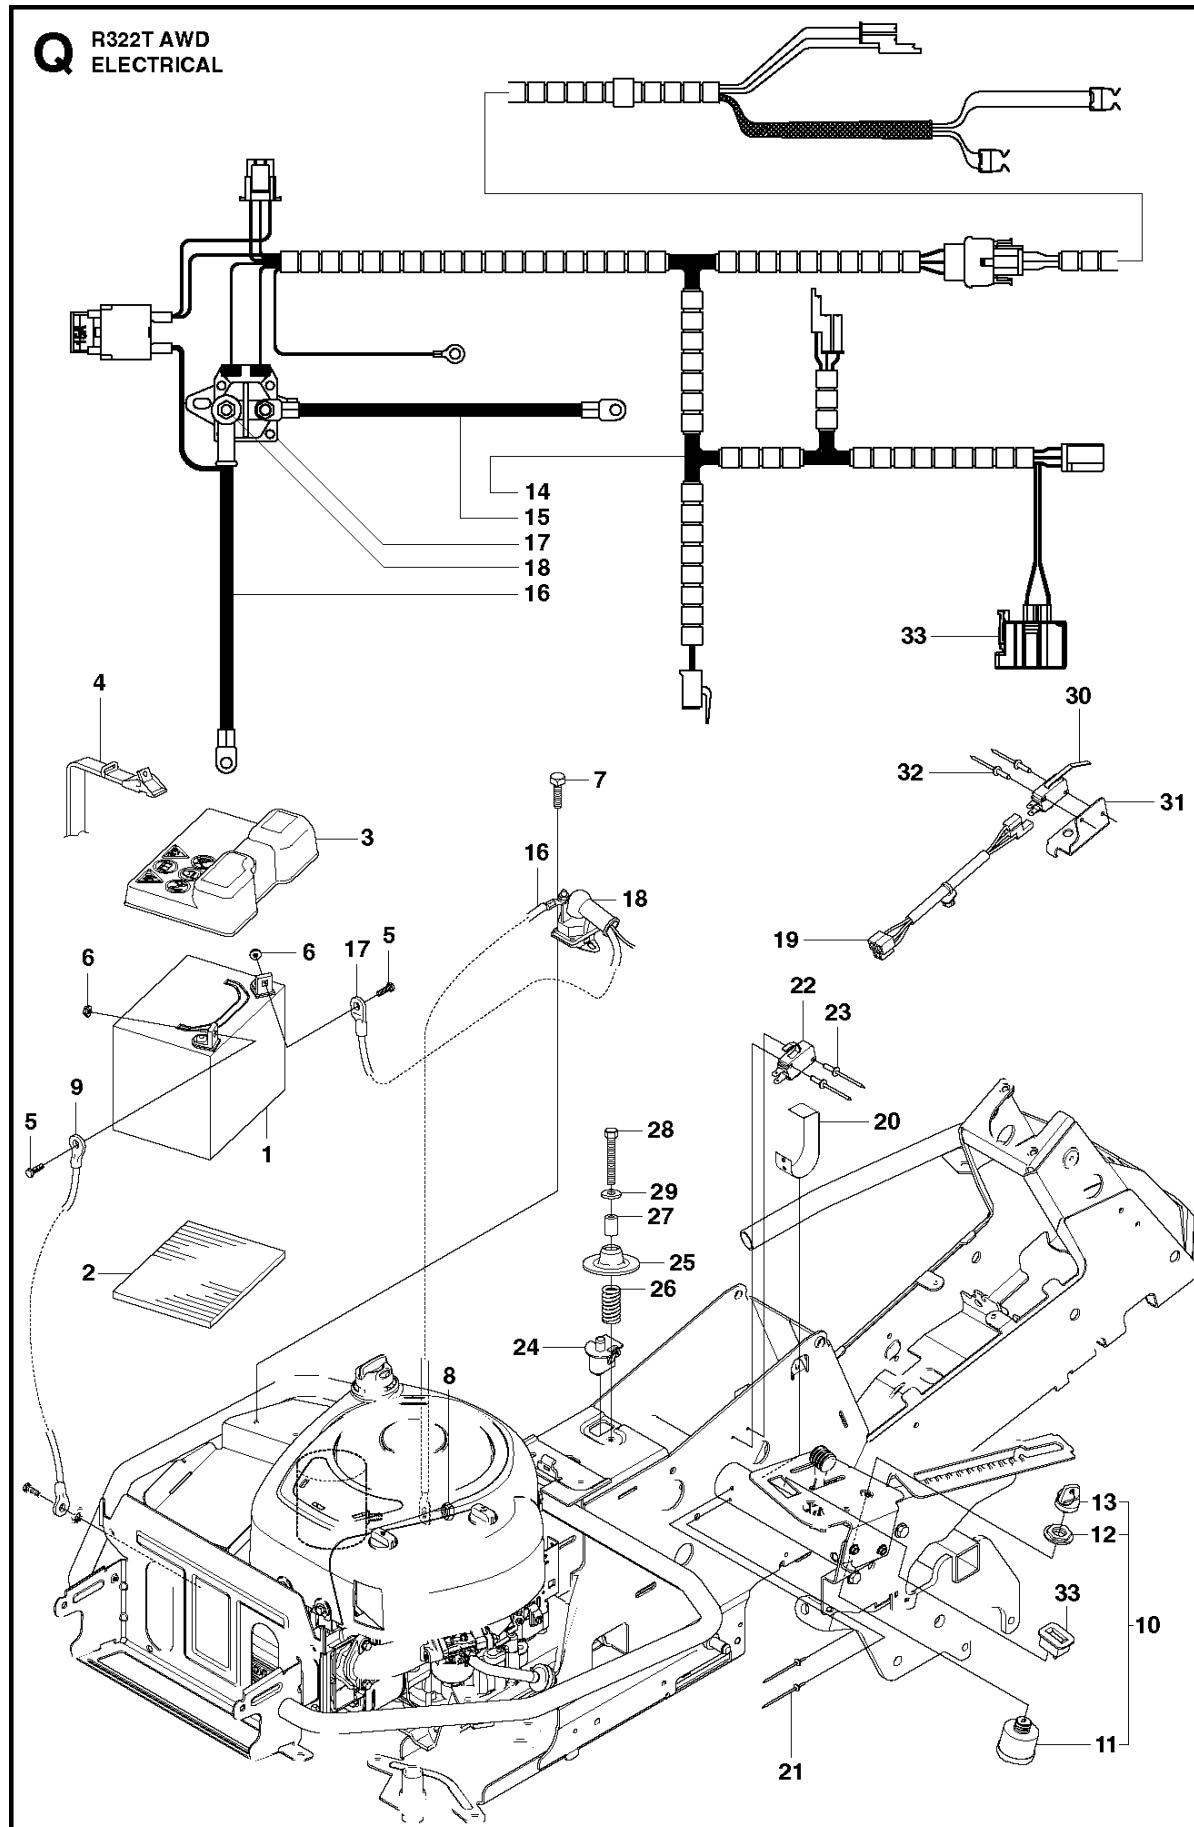

ELECTRICAL

R322T AWD, 967153001, 2017

Ref	Part No	Description	Remark	QTY KIT
1	577 04 16-01	BATTERY		1
2	535 44 11-01	BATTERY MAT		1
3	578 20 06-01	COVER		1
4	506 83 68-02	BELT		1
5	522 62 21-01	SCREW EHHM		2
6	522 62 43-01	NUT		2
7	725 23 64-61	SCREW EHHFT		1
8	506 89 98-01	NUT		1
9	576 18 38-01	CABLE		1
10	579 43 43-01	IGNITION SWITCH		1
11	578 26 17-01	IGNITION SWITCH		1
12	544 44 23-01	NUT		1
13	544 44 24-01	IGNITION KEY		1
14	578 33 84-01	WIRING		1
15	576 18 39-01	CABLE		1
16	576 18 40-01	CABLE		1
17	544 43 98-01	RELAY		1
18	506 89 98-01	NUT		2
19	578 32 89-01	WIRING		1
20	506 90 93-01	PLATE SPRING		1
21	722 78 39-02	BLIND RIVET		2
22	574 31 60-01	SWITCH		1
23	544 44 07-01	RIVET		2
24	506 90 96-01	SWITCH		1
25	506 90 97-01	SPRING WASHER		1
26	544 44 12-01	SPRING		1
27	506 90 99-02	SPACING TUBE		1
28	725 24 60-51	SCREW EHHM		1
29	734 11 64-01	WASHER		1
30	574 31 61-01	SWITCH		1
31	544 41 57-01	BRACKET		1
32	544 44 07-01	RIVET		2
33	578 38 24-01	HOUR METER		1