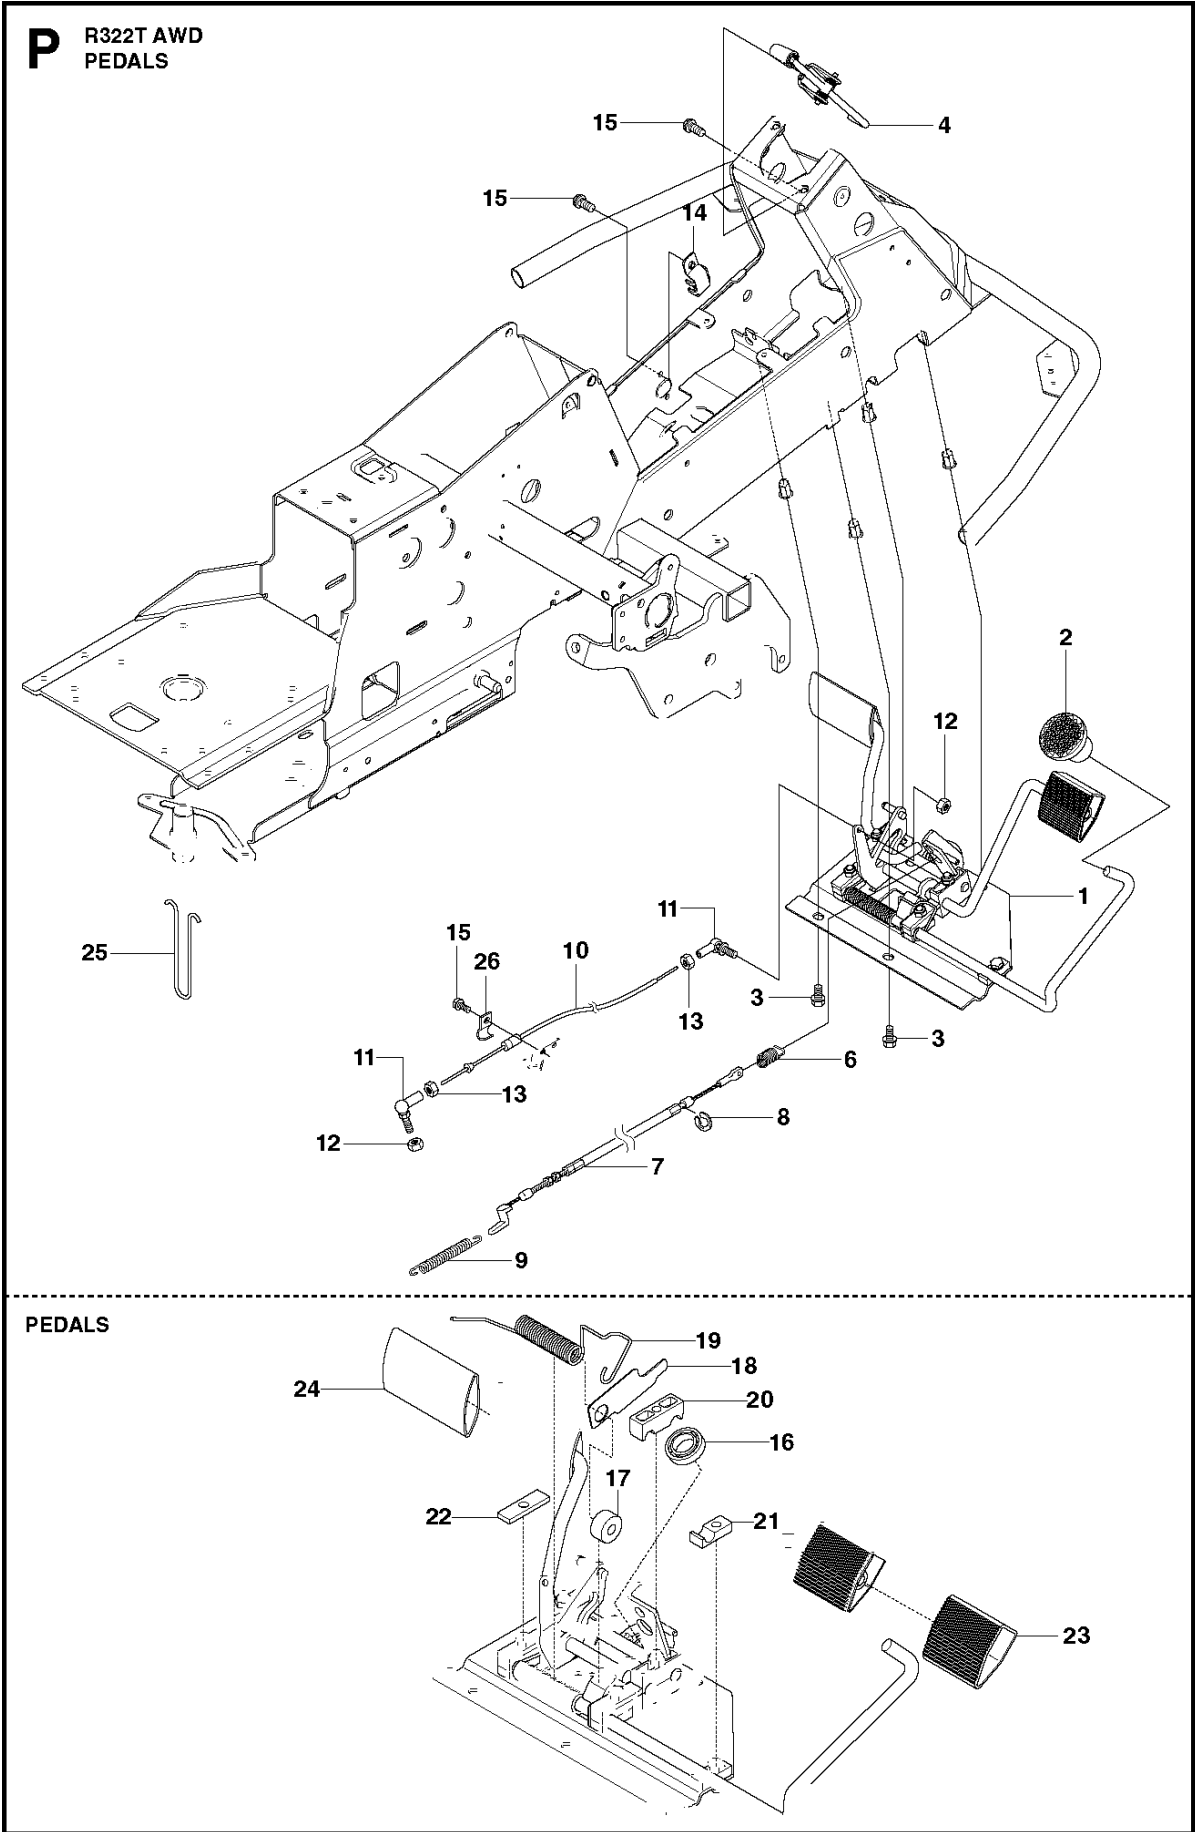

PEDALS

R322T AWD, 967153001, 2017

Ref	Part No	Description	Remark	QTY KIT
1	544 12 60-01	PEDAL PLATE ASSY		1
2	535 47 37-01	KNOB		1
3	506 57 01-04	SCREW EHHFM		4
4	544 40 31-01	BRAKE LEVER ASSY		1
6	506 94 63-01	BRAKE SPRING		1
7	576 71 21-01	BRAKE WIRE		1
8	735 31 09-20	HARNESS		1
9	574 51 11-02	CONTROL CABLE		1
10	574 41 12-02	CONTROL CABLE		1
11	506 55 73-01	VINKELL.AS8 DIN71802		2
12	732 21 14-01	LOCK NUT		2
13	731 23 14-01	HEXAGON NUT		2
14	522 43 08-01	BRACKET		1
15	725 23 64-61	SCREW EHHFT		4
16	738 21 02-04	BALL BEARING		1
17	535 48 02-01	ROLLER		1
18	535 48 06-01	PROTECTIVE PLATE		1
19	535 48 07-01	SPRING		1
20	535 48 08-01	BEARING SUPPORT		4
21	535 48 09-01	BEARING SUPPORT		5
22	535 48 10-01	REINFORCEMENT PLATE		3
23	535 47 88-01	PEDAL RUBBER		1
24	535 47 88-02	PEDAL RUBBER		1
25	506 57 64-02	CABLE HOLDER		1
26	506 56 65-01	CLIP		1