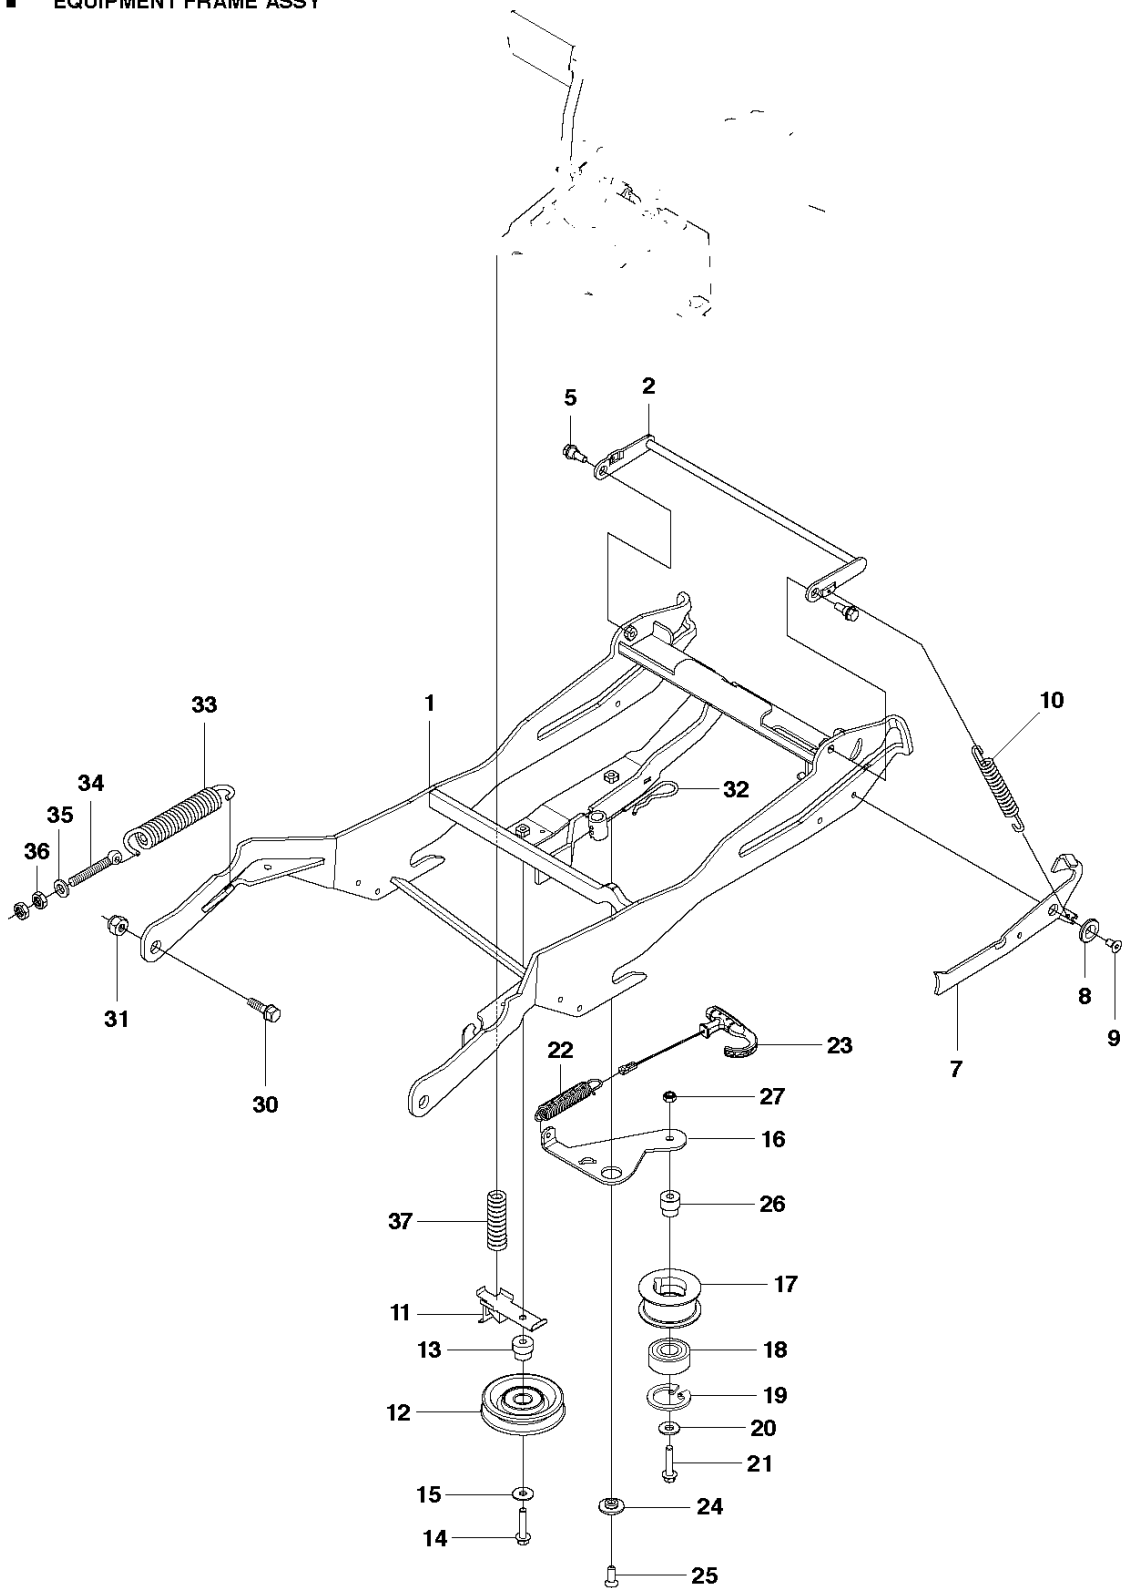

T R322T AWD
EQUIPMENT FRAME ASSY

MOWER LIFT / DECK LIFT

R322T AWD, 967153001, 2017

Ref	Part No	Description	Remark	QTY KIT
1	523 06 42-01	EQUIPMENT FRAME		1
2	525 47 59-01	HOOK		1
5	506 59 74-01	SCREW EHHFM		2
7	523 11 66-02	LEVER		1
8	506 91 87-01	WASHER		1
9	725 64 48-01	SCREW IHCSFM		1
10	506 53 56-03	DRAW SPRING		1
11	578 91 05-01	BRAKE		1
12	506 97 48-01	PULLEY		1
13	506 82 68-02	BUSHING		1
14	725 24 59-51	SCREW EHHM		1
15	734 11 64-41	WASHER		1
16	577 22 87-01	SHEET		1
17	505 15 39-01	BELT TENSIONER WHEEL ASSY		1
18	738 21 04-04	BALL BEARING		1
19	735 31 38-10	CIRCLIP		1
20	734 11 64-41	WASHER		1
21	725 24 59-51	SCREW EHHM		1
22	504 62 24-01	SPRING		1
23	504 62 21-02	HANDLE ASSY		1
24	505 45 17-01	WASHER		1
25	725 64 53-01	SCREW IHCSFM		1
26	535 48 48-01	BUSHING		1
27	732 21 18-01	LOCK NUT		1
30	506 89 58-01	COLLAR SCREW		2
31	732 25 22-01	HEXAGON LOCKING NUT		2
32	506 96 66-01	HAIR PIN COTTER		1
33	506 83 76-01	SPRING		2
34	506 83 77-01	RING BOLT		2
35	734 11 72-01	WASHER		2
36	731 23 20-51	HEXAGON NUT		4
37	579 31 99-01	SPRING		1