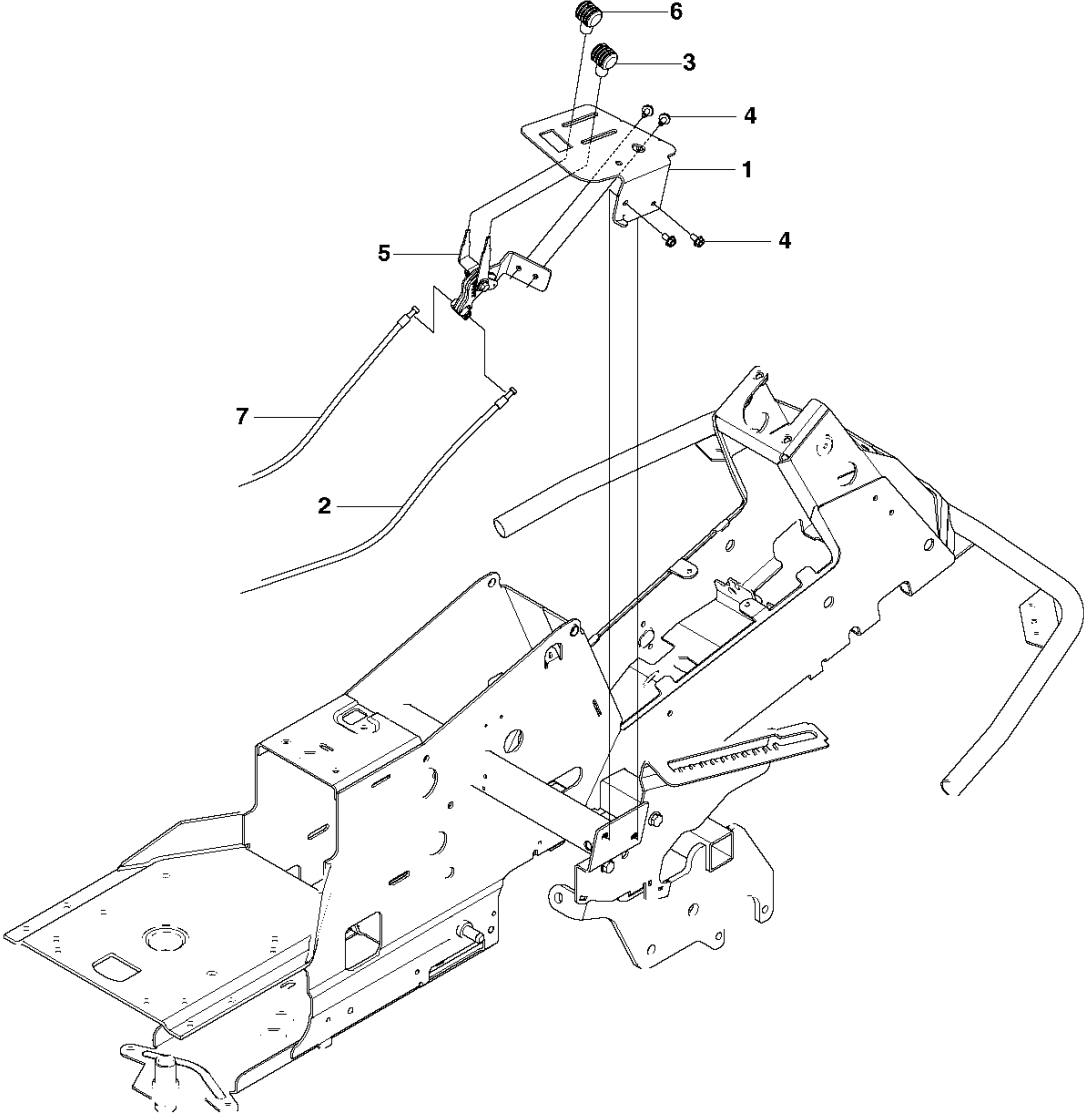

N R322T AWD
CONTROLS

CONTROLS

R322T AWD, 967153001, 2017

Ref	Part No	Description	Remark	QTY KIT
1	578 03 31-01	SUPPORT		1
2	544 30 17-06	WIRE	THROTTLE	1
3	506 88 91-01	KNOB		1
4	535 47 52-12	SCREW EHHFM		4
5	578 02 34-01	THROTTLE CONTROL		1
6	506 88 91-02	KNOB		1
7	544 30 17-07	WIRE	CHOKE CABLE	1