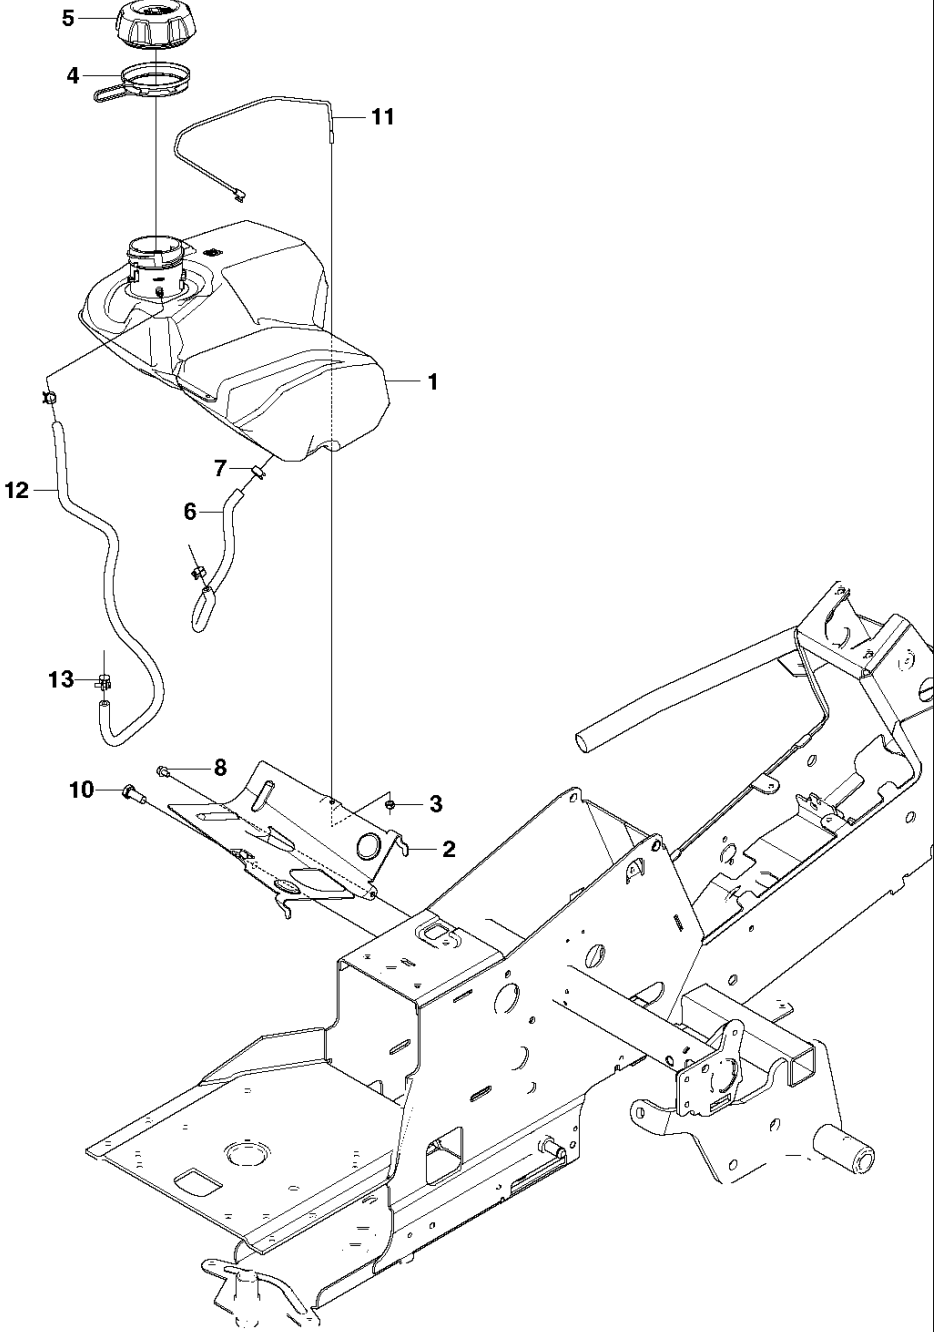

B R322T AWD
FUEL SYSTEM

FUEL SYSTEM

R322T AWD, 967153001, 2017

Ref	Part No	Description	Remark	QTY KIT
1	577 91 50-02	FUEL TANK		1
2	578 05 38-01	BRACKET		1
3	732 21 16-01	NUT		1
4	544 28 26-04	HOSE CLAMP		1
5	532 43 92-08	HUB CAP		1
6	504 80 00-10	FUEL HOSE		1
7	535 46 97-01	HOSE BRACE		3
8	725 23 64-61	SCREW EHHFT		1
10	725 24 93-71	SCREW EHHM		1
11	578 26 15-01	WIRE		1
12	504 80 00-11	FUEL HOSE		1
13	544 28 26-04	HOSE CLAMP		1