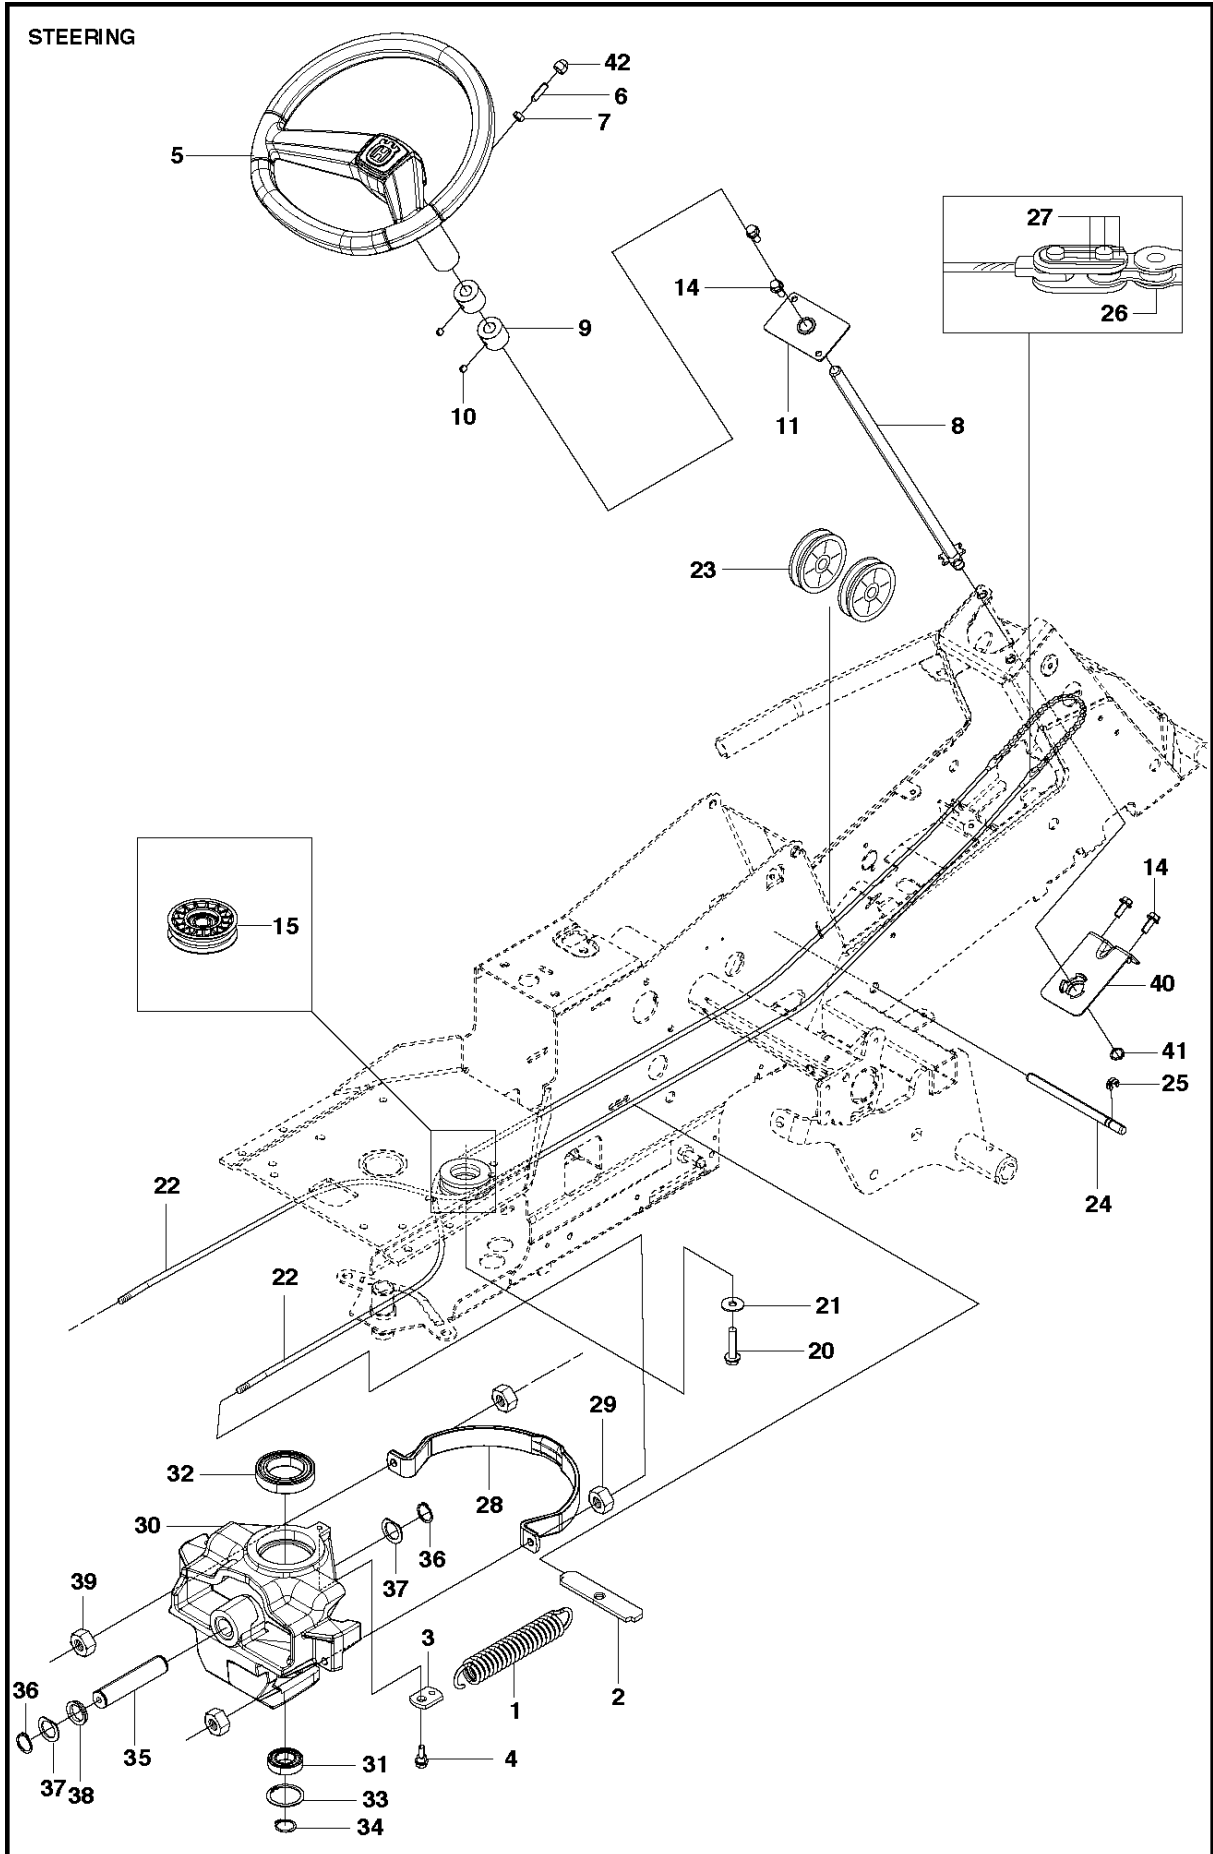

STEERING

R322T AWD, 967153001, 2017

Ref	Part No	Description	Remark	QTY KIT
1	506 67 19-01	SPRING		1
2	506 57 63-01	SPRING RETAINER		1
3	506 67 08-01	LINK		1
4	506 59 74-01	SCREW EHHFM		1
5	577 96 04-01	STEERING WHEEL		1
6	728 74 55-05	SCREW IHSETM		1
7	731 23 18-01	HEXAGON NUT		1
8	583 90 88-01	STEERING ROD		1
9	506 86 34-01	DRIVER		2
10	728 84 43-05	SCREW IHSETM		2
11	584 15 56-01	BRACKET		1
14	506 57 01-04	SCREW EHHFM		4
15	576 49 25-01	PULLEY		1
20	506 67 54-03	SCREW EHHFM		1
21	734 11 74-41	WASHER		1
22	577 19 99-04	WIRE ASSY		2
23	506 52 24-01	STARTER PULLEY		2
24	506 53 94-03	SHAFT		1
25	735 31 14-20	E-CLIP		2
26	506 55 46-01	CHAIN		1
27	506 55 47-01	LINKAGE		2
28	544 42 73-01	WIRE GUIDE		1
29	731 23 20-01	HEXAGON NUT		2
30	577 65 93-01	SPINDLE		1
31	738 21 05-04	BALL BEARING		1
32	738 21 10-04	BALL BEARING		1
33	735 31 40-10	CIRCLIP		1
34	735 31 26-00	CIRCLIP		1
35	506 98 59-01	SWING AXLE		1
36	735 31 26-00	CIRCLIP		2
37	506 77 34-01	WASHER		2
38	740 68 14-21	V-RING		1
39	732 21 20-51	NUT		2
40	583 89 97-01	BRACKET		1
41	735 31 17-00	CIRCLIP		1
42	544 43 32-01	PROTECTIVE COVER		1