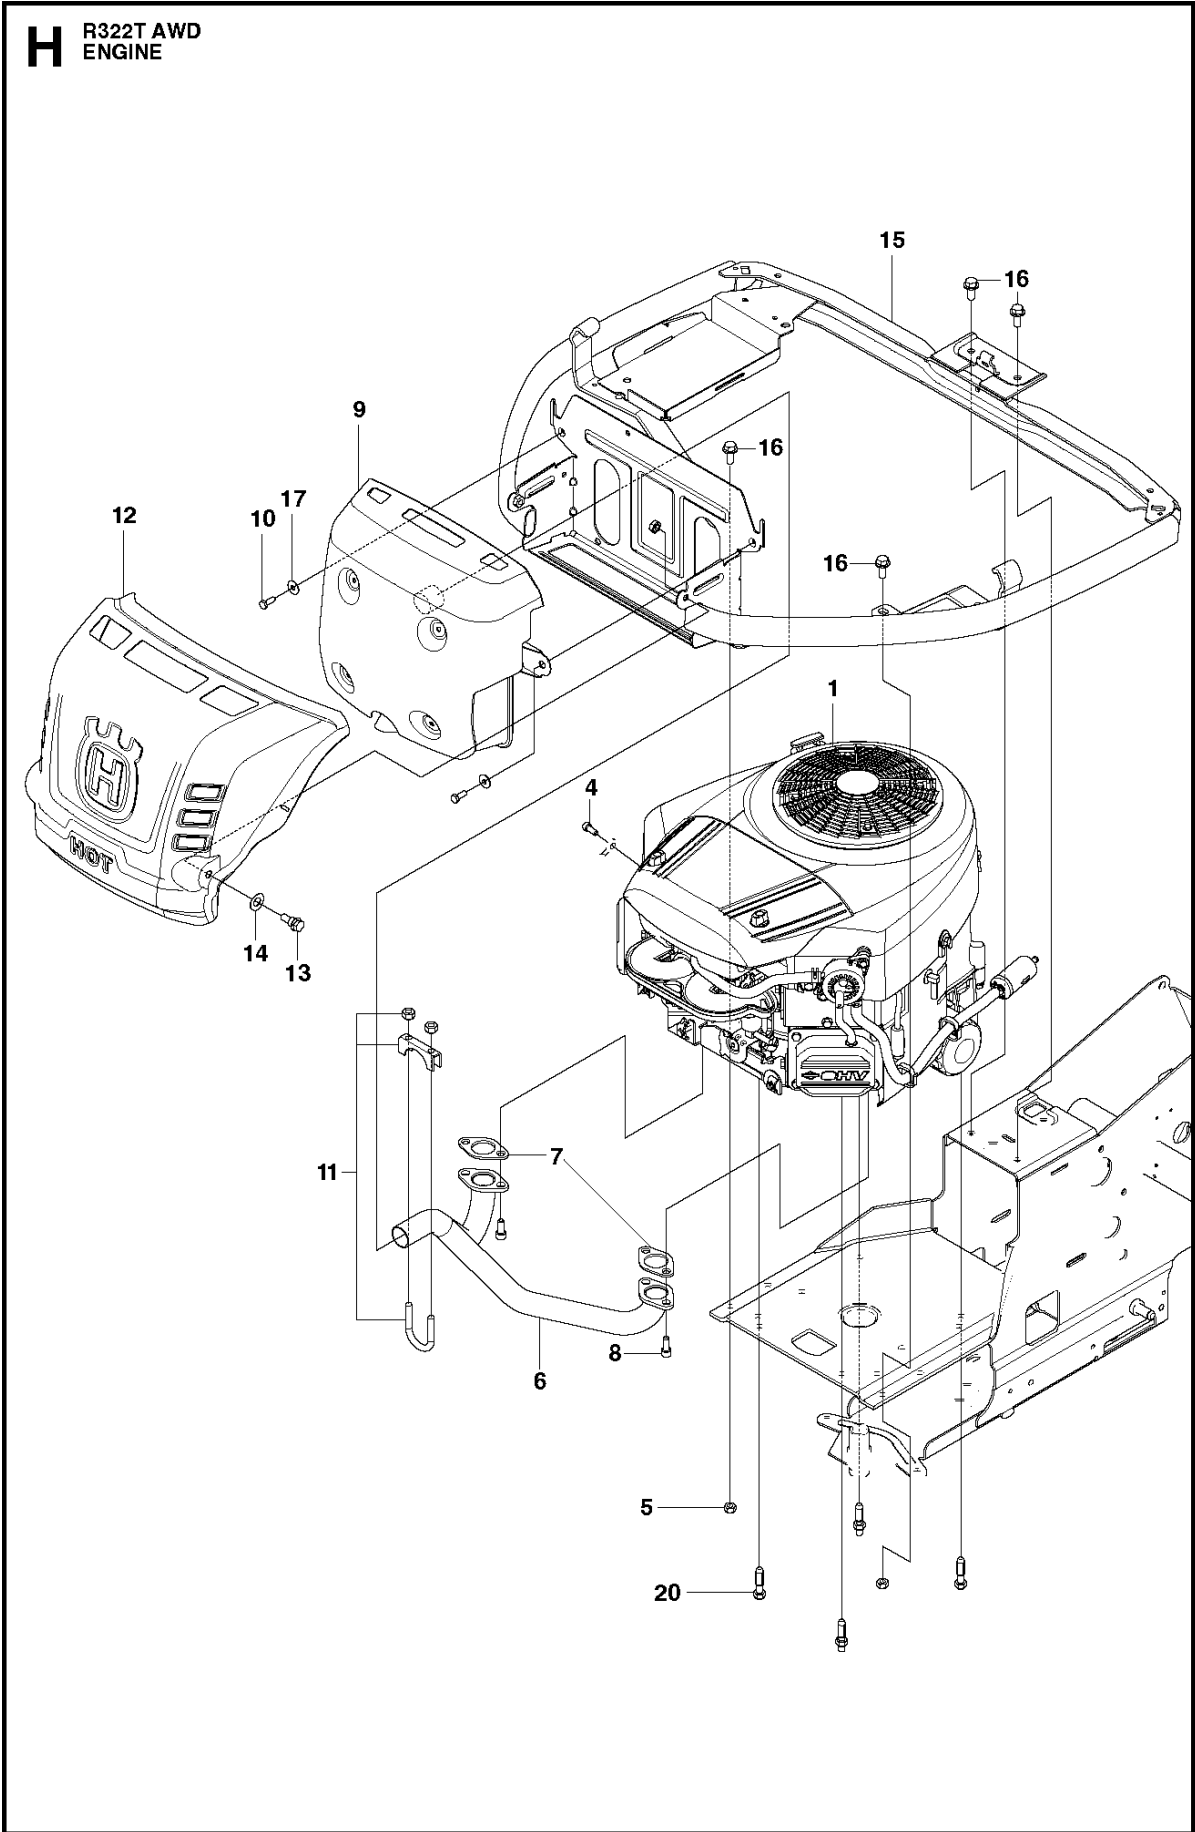

ENGINE

R322T AWD, 967153001, 2017

Ref	Part No	Description	Remark	QTY KIT
1	578 32 72-01	ENGINE		1
4	578 87 89-01	SCREW		1
5	732 21 18-01	LOCK NUT		6
6	578 05 86-01	MANIFOLD		1
7	506 91 45-01	GASKET		1
8	506 55 63-01	SCREW UNC		2
9	577 81 36-01	MUFFLER		1
10	725 23 64-61	SCREW EHHFT		2
11	506 66 84-01	CLAMP ASSY		1
12	579 48 16-01	HEAT SHIELD		1
13	506 59 74-01	SCREW EHHFM		2
14	506 83 94-01	SPRING WASHER		2
15	577 84 91-01	ENGINE FRAME		1
16	506 57 01-04	SCREW EHHFM		4
17	734 11 54-41	WASHER		2
20	578 20 75-01	STUD SCREW		4