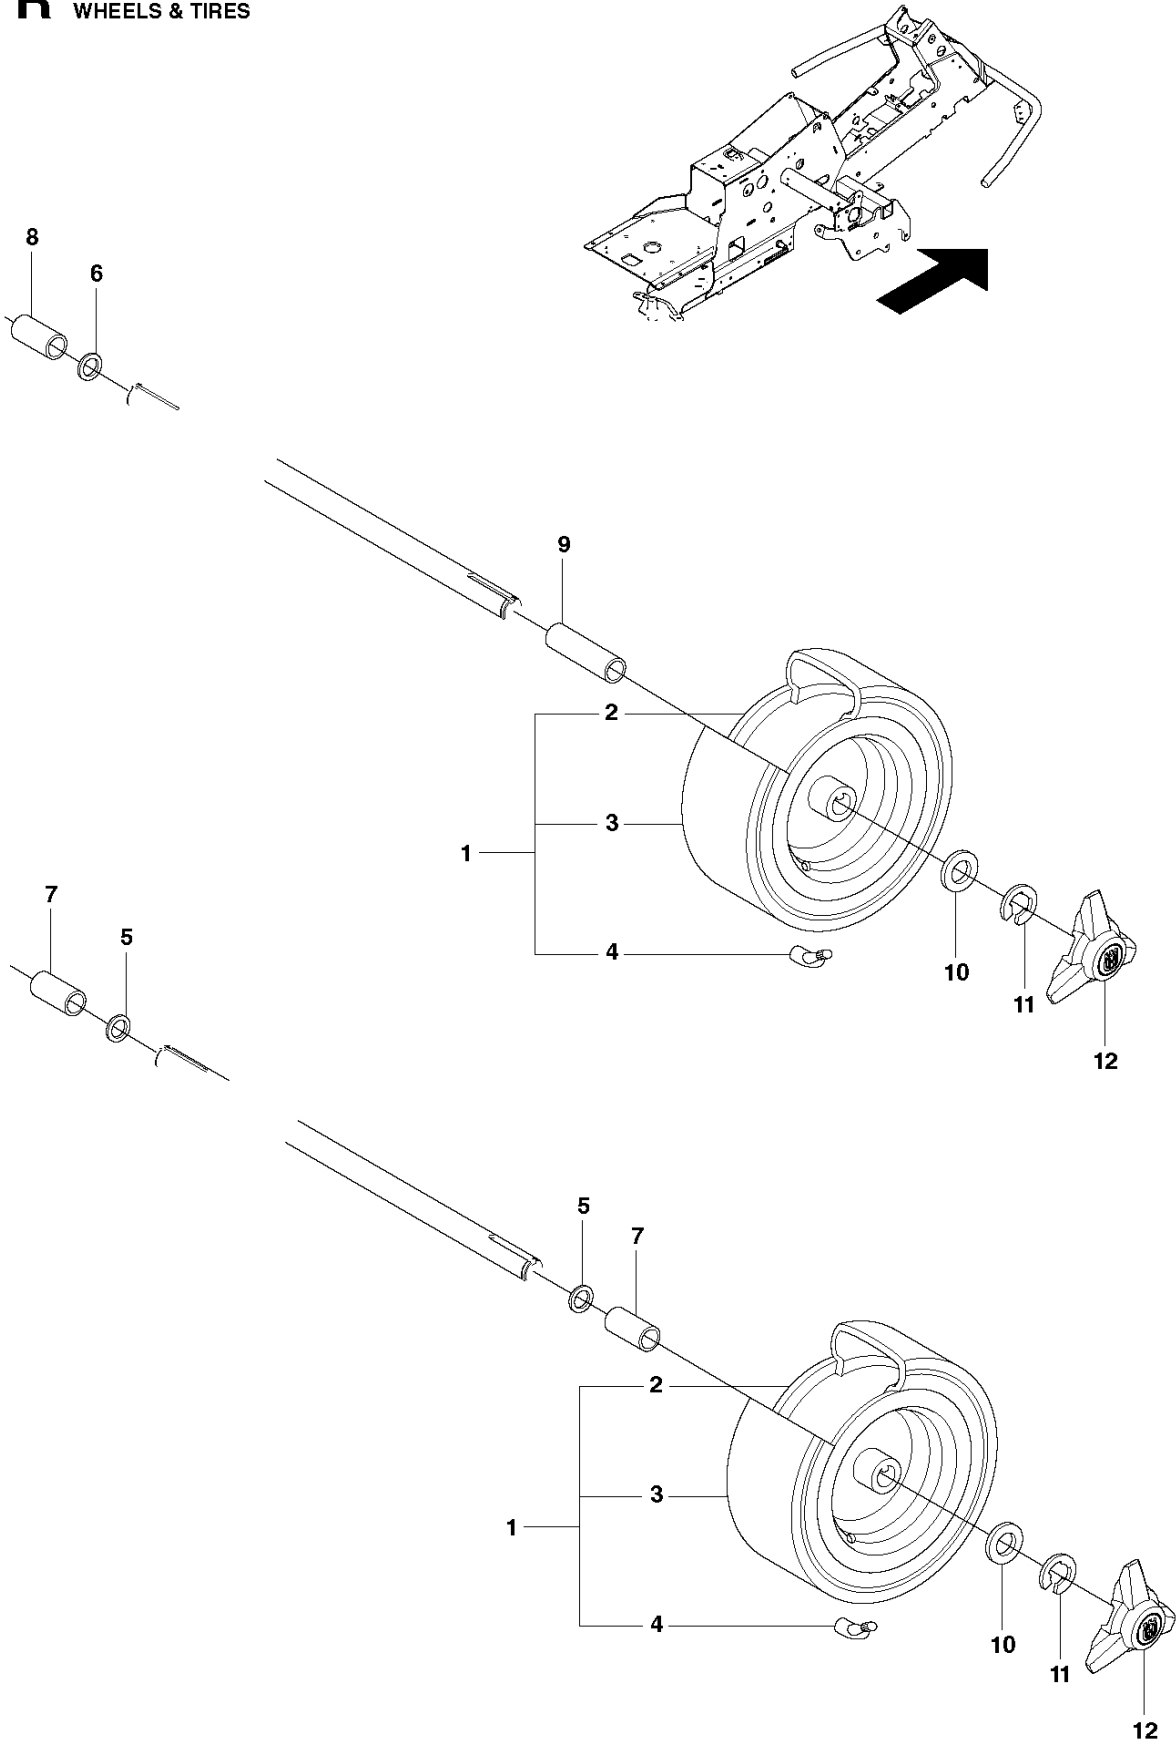

R R322T AWD
WHEELS & TIRES

WHEELS & TIRES

R322T AWD, 967153001, 2017

Ref	Part No	Description	Remark	QTY KIT
1	523 01 26-02	WHEEL		4
2	523 03 48-01	RIM		1
3	523 03 46-02	TYRE		1
4	523 03 47-01	VALVE		1
5	506 50 48-03	WASHER		2
6	506 94 58-01	WASHER		1
7	506 59 62-03	SPACING SLEEVE		2
8	544 13 26-01	SLEEVE		1
9	544 13 26-02	SLEEVE		1
10	506 50 48-05	WASHER		4
11	506 89 90-01	E-CLIP		4
12	544 35 35-01	HUB CAP		4