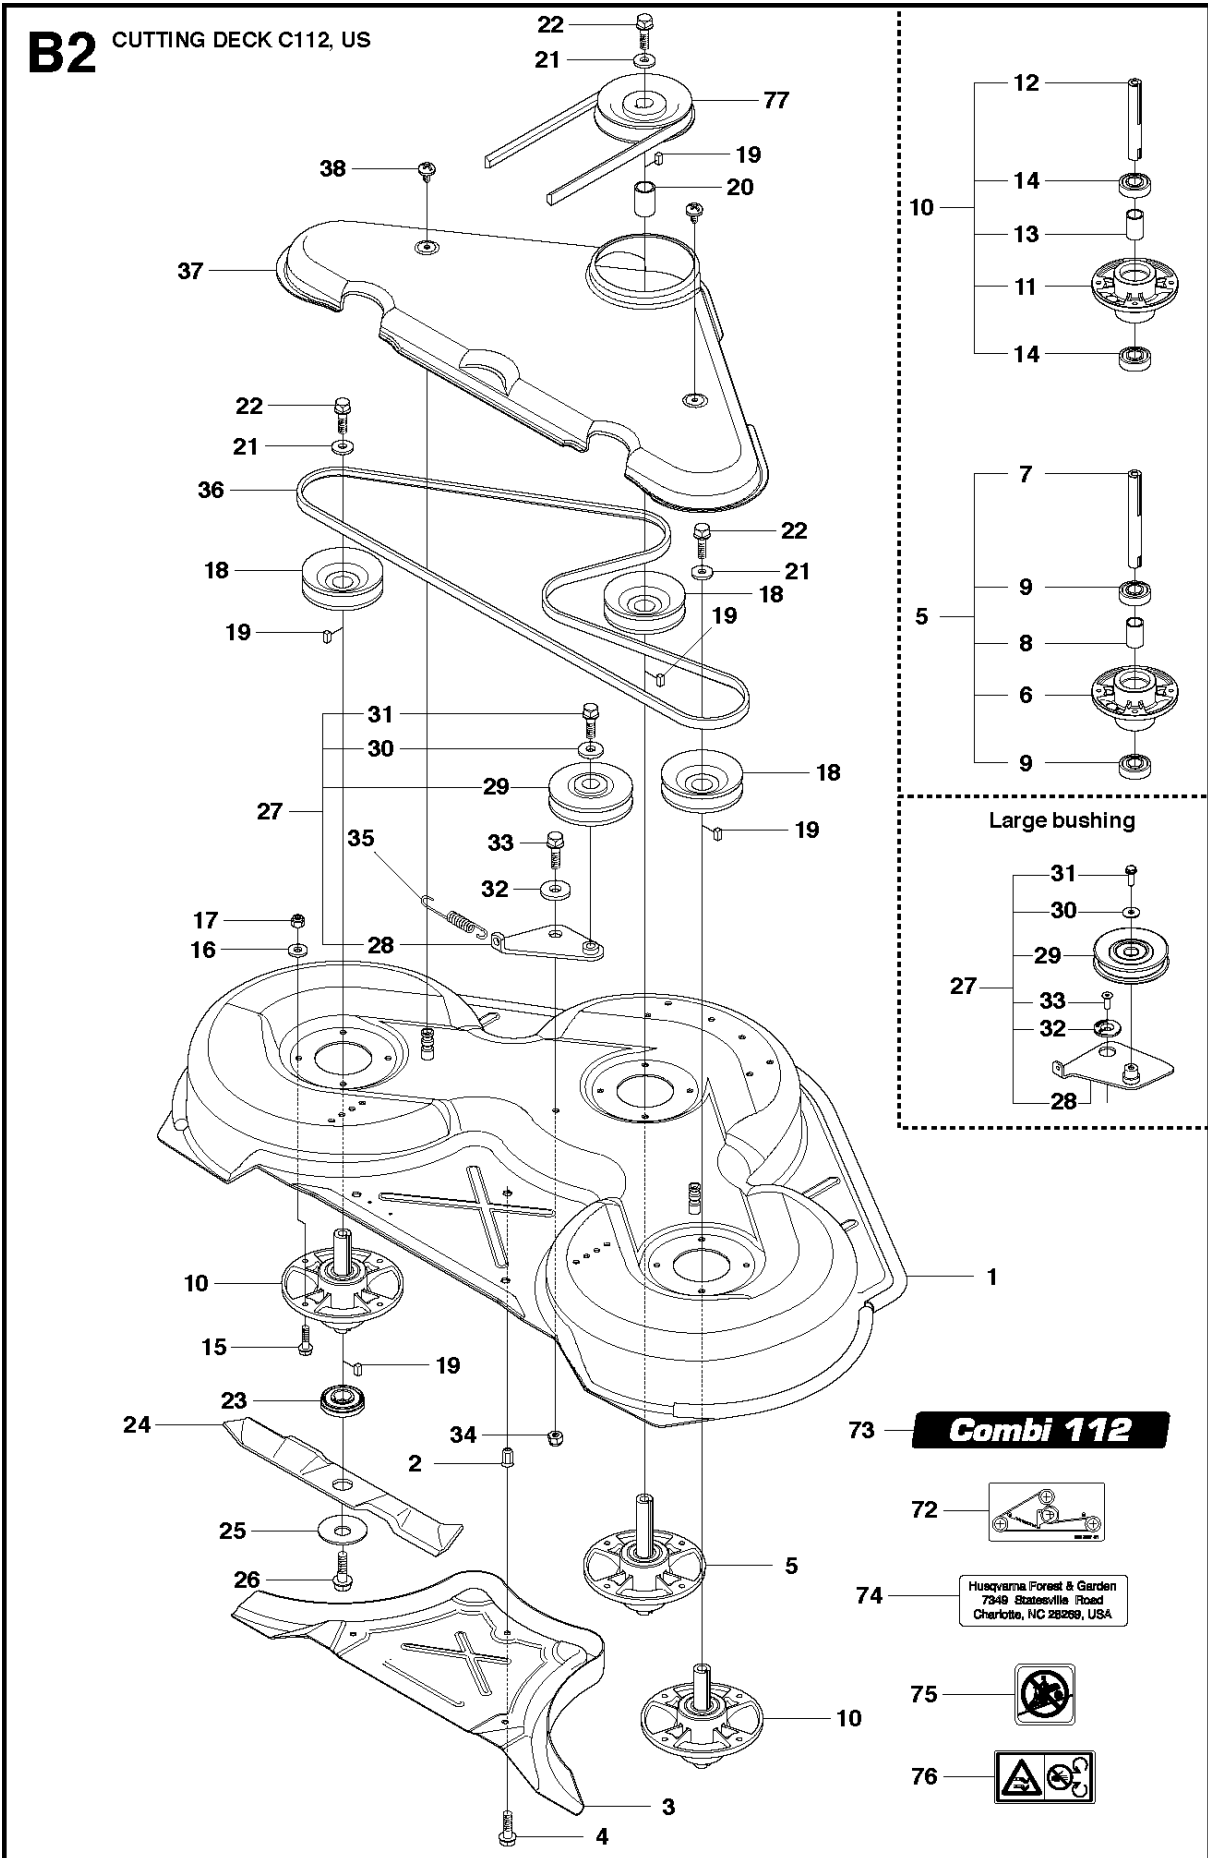

B2 CUTTING DECK C112, US

Ref	Part No	Description	Remark	QTY	KIT
1	574 20 95-01	CUTTING DECK		1	
2	506 91 62-01	BLIND RIVET NUT		3	
3	544 44 93-01	PLUG		1	
4	506 57 01-04	SCREW EHHFM		3	
5	576 38 41-01	BLADE HOUSING ASSY		1	
6	576 38 42-01	BEARING HOUSING		1	
7	576 38 43-01	SHAFT		1	
8	576 38 44-01	SPACING SLEEVE		1	
9	738 23 04-34	BALL BEARING		2	
10	576 38 41-02	BLADE HOUSING ASSY		2	
11	576 38 42-01	BEARING HOUSING		1	
12	576 38 43-02	SHAFT		1	
13	576 38 44-01	SPACING SLEEVE		1	
14	738 23 04-34	BALL BEARING		2	
15	535 42 38-01	SCREW RSQM		12	
16	734 11 64-01	WASHER		12	
17	732 21 18-01	LOCK NUT		12	
18	506 92 21-01	PULLEY		3	
19	506 53 35-01	PARALLEL KEY		7	
20	544 06 80-02	SPACING SLEEVE		1	
21	734 11 74-41	WASHER		3	
22	544 11 41-01	SCREW EHHM		3	
23	535 50 42-02	BLADE BRACKET		3	
24	504 18 81-01	RIDE ON BLADE		3	
25	506 79 23-01	KNIFE PLATE		3	
26	544 11 41-01	SCREW EHHM		3	
27	506 54 07-01	BELT TENSIONER ASSY	Small bushing	1	
27	586 96 66-01	BELT TENSIONER ASSY	Large bushing	1	
28	506 51 95-01	SPÄNNARM KPL.	Small bushing	1	27
28	585 35 99-01	ARM	Large bushing	1	27
29	506 53 27-01	PULLEY		1	27
30	734 11 64-41	WASHER		1	27
31	506 55 83-02	SCREW EHHFT	Small bushing	1	27
31	586 32 04-01	SCREW	Large bushing	1	27
32	506 91 87-02	WASHER	Small bushing	1	
32	586 49 67-01	WASHER	Large bushing	1	
33	725 24 51-71	SCREW EHHM	Small bushing	1	
33	725 64 53-01	SCREW IHCSFM	Large bushing	1	
34	732 21 18-01	LOCK NUT		1	
35	506 53 31-01	SPRING		1	
36	535 41 19-01	BELT		1	
37	544 09 62-01	BELT COVER		1	
38	544 40 05-01	SCREW		2	
72	506 78 97-01	LABEL		1	
73	544 23 81-05	LABEL		2	
74	506 98 39-01	DECAL		1	
75	535 43 74-01	LABEL WARNING		1	
76	574 51 00-01	DECAL		2	
77	506 77 86-01	PULLEY		1