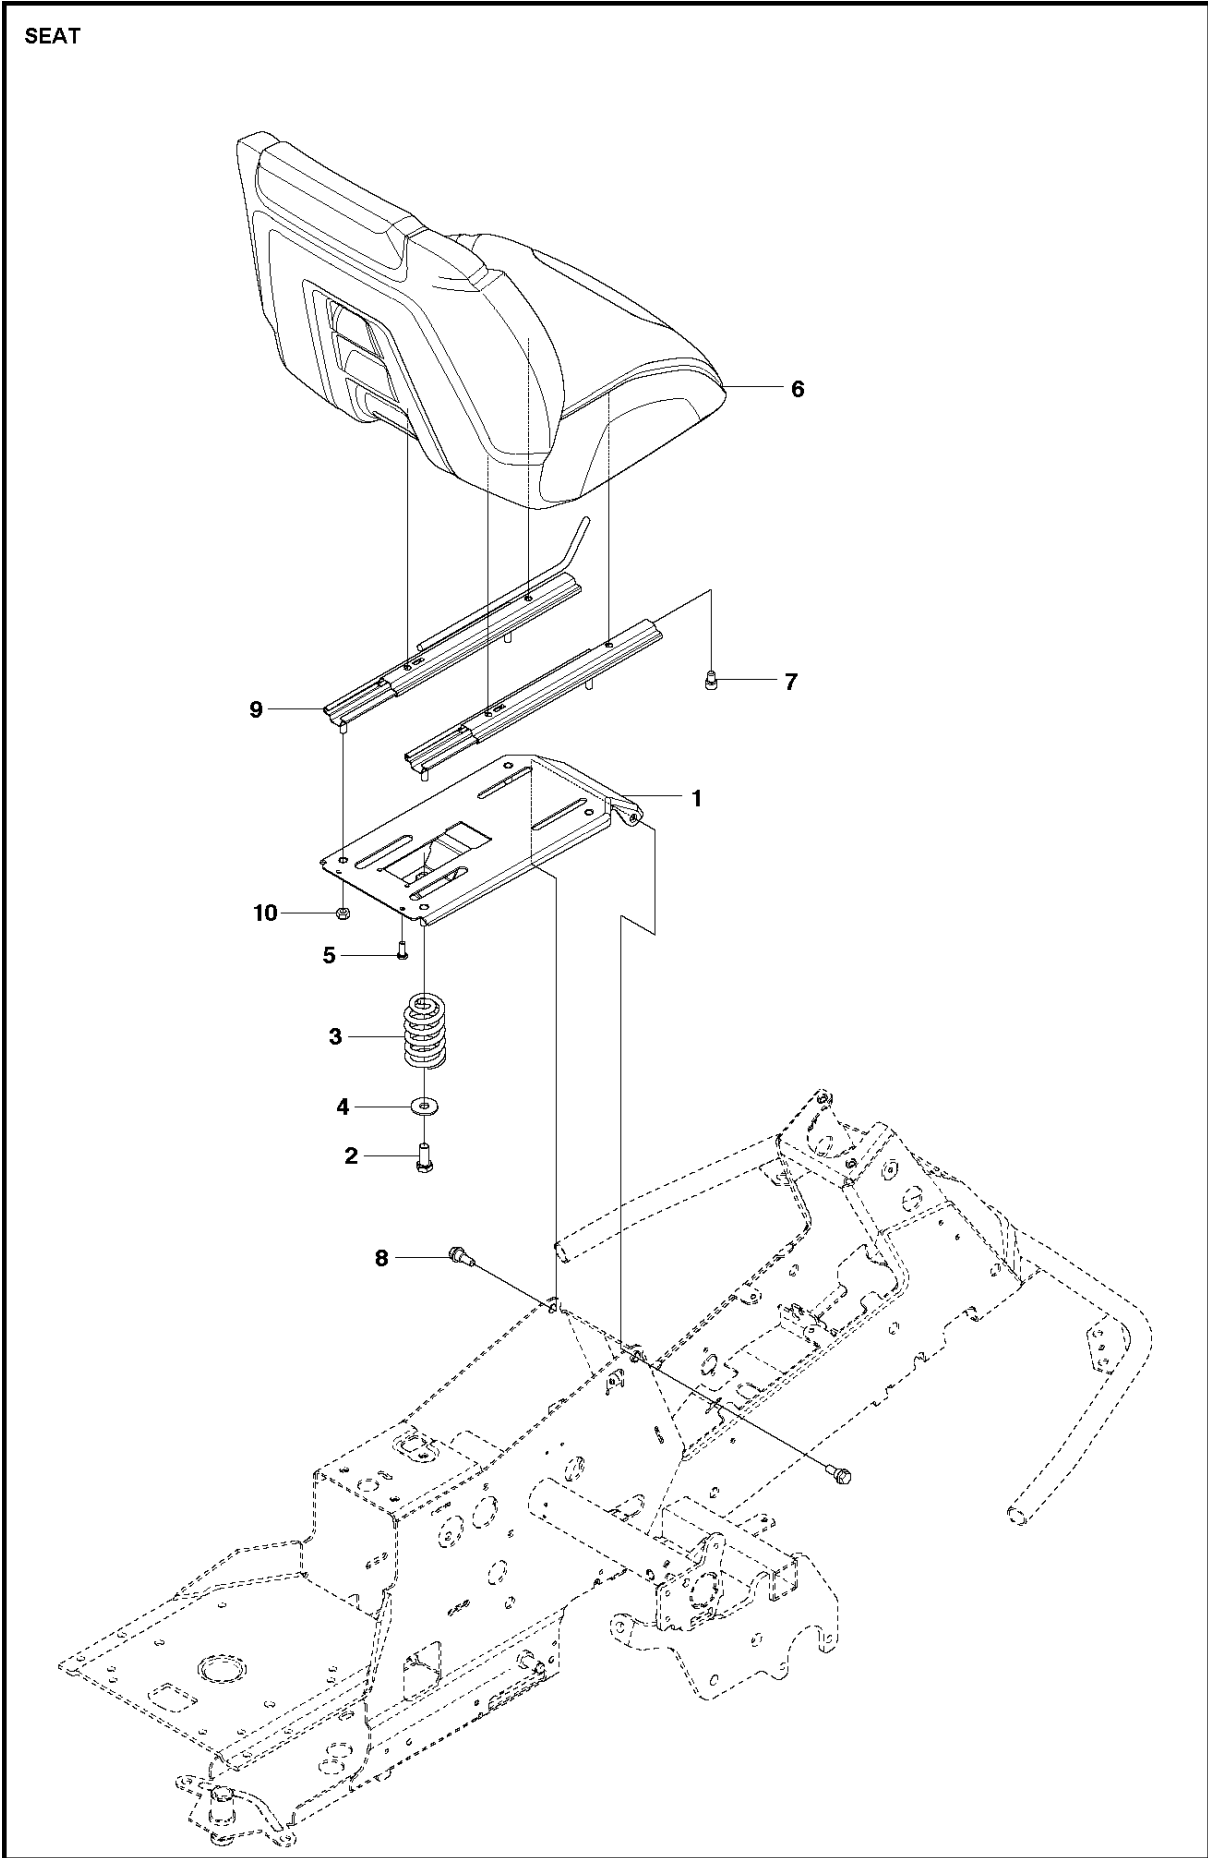

SEAT

R322T AWD, 967153001, 2017

Ref	Part No	Description	Remark	QTY KIT
1	587 15 27-01	SEAT BRACKET		1
2	725 24 93-71	SCREW EHHM		1
3	506 91 53-01	COMPRESSION SPRING		1
4	734 11 74-41	WASHER		1
5	725 23 68-61	SCREW EHHFT		1
6	587 39 30-01	SEAT		1
7	725 54 47-01	SCREW IHSCM		4
8	506 59 74-01	SCREW EHHFM		2
9	587 29 04-01	SEAT ADJUSTER		2
10	732 21 18-01	LOCK NUT		4