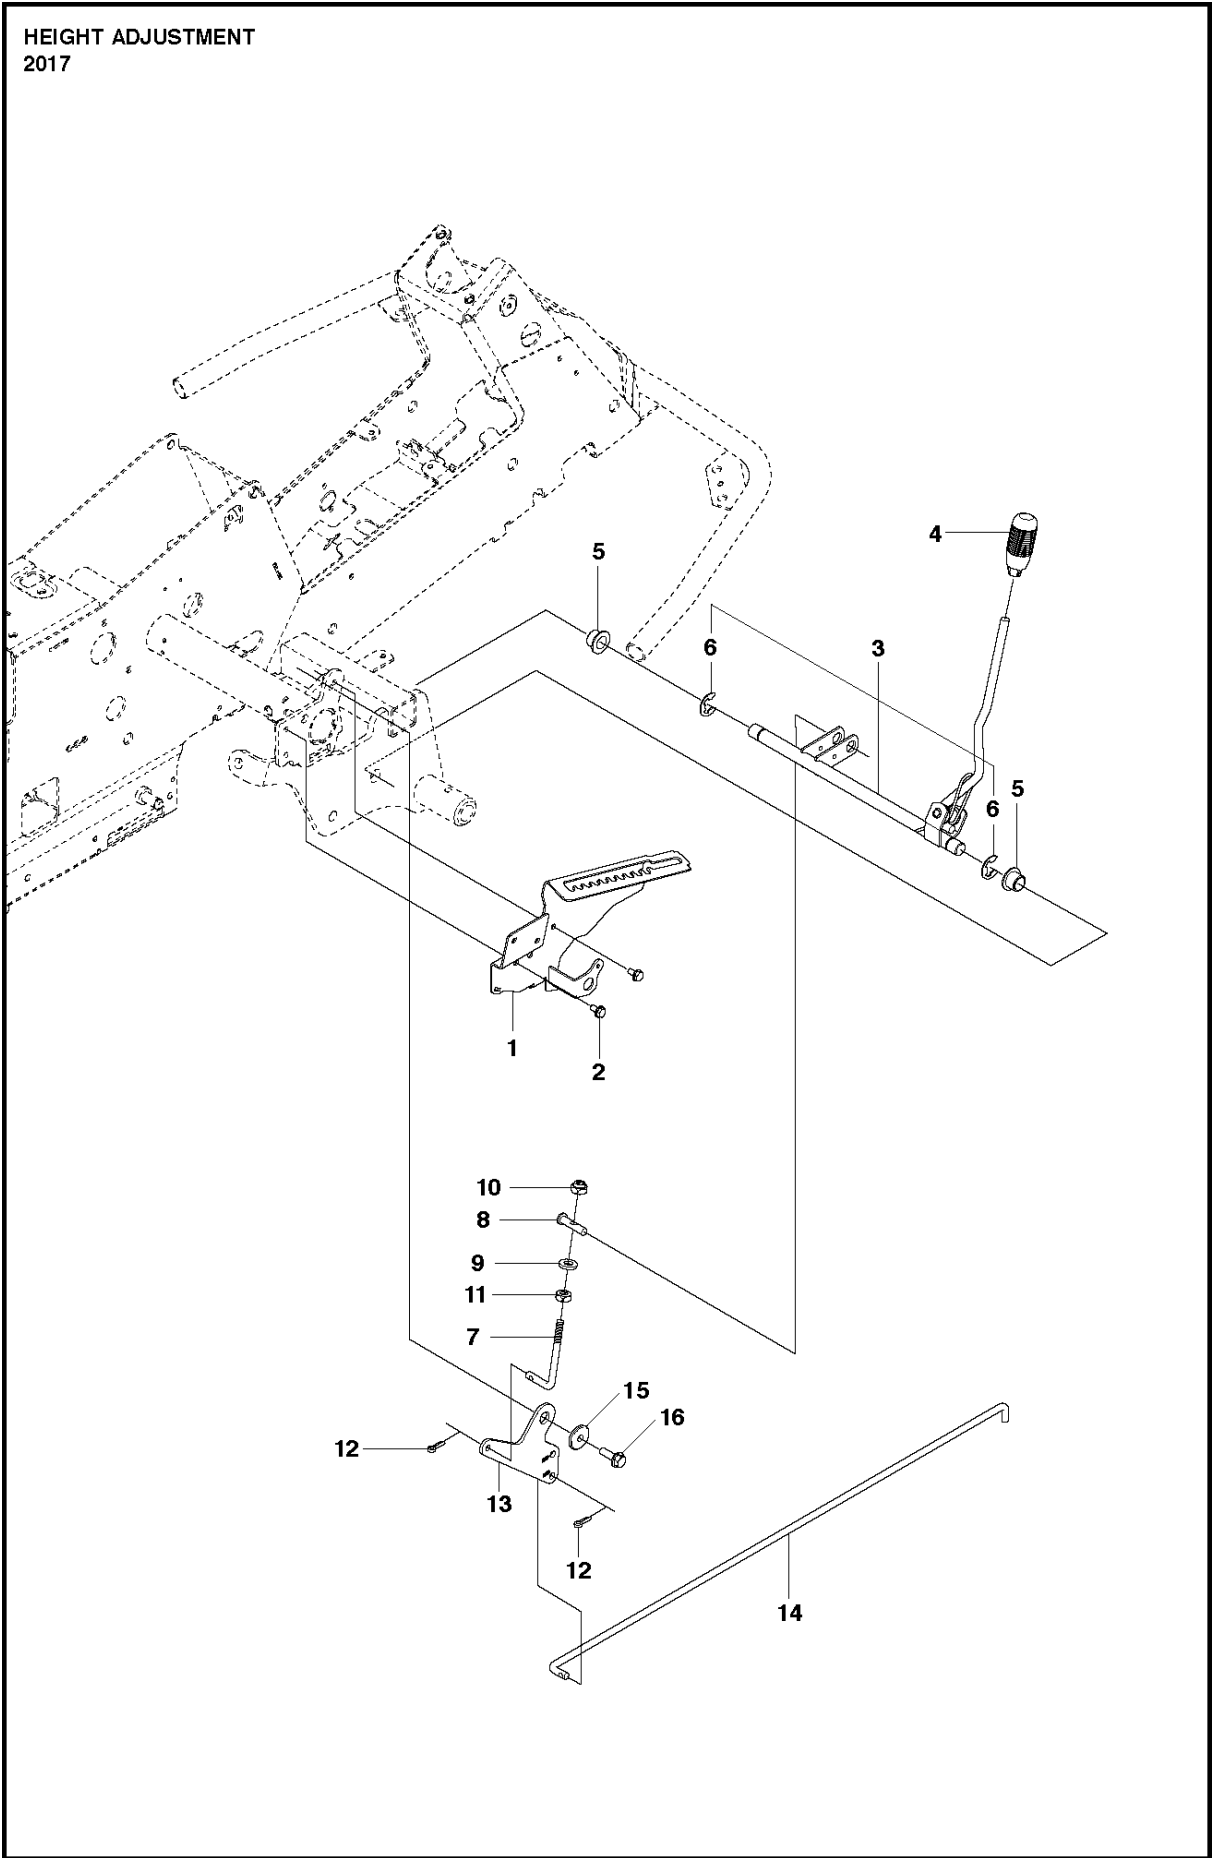

HEIGHT ADJUSTMENT

R322T AWD, 967153001, 2017

Ref	Part No	Description	Remark	QTY KIT
1	578 00 13-02	BRACKET		1
2	506 57 01-03	SCREW EHHFM		2
3	577 99 99-01	ADJUSTER		1
4	506 54 20-01	HANDLE		1
5	584 87 13-02	BEARING		2
6	735 31 22-20	E-CLIP		2
7	506 90 82-01	HEIGHT ROD		1
8	506 78 46-01	PEN		1
9	734 11 72-01	WASHER		1
10	732 21 18-01	LOCK NUT		1
11	731 23 18-01	HEXAGON NUT		1
12	721 61 83-01	SPLIT PIN		2
13	578 04 07-01	LINK		1
14	523 11 45-01	CONNECTION ROD		1
15	584 28 86-01	WASHER		1
16	506 57 01-05	SCREW EHHFM		1