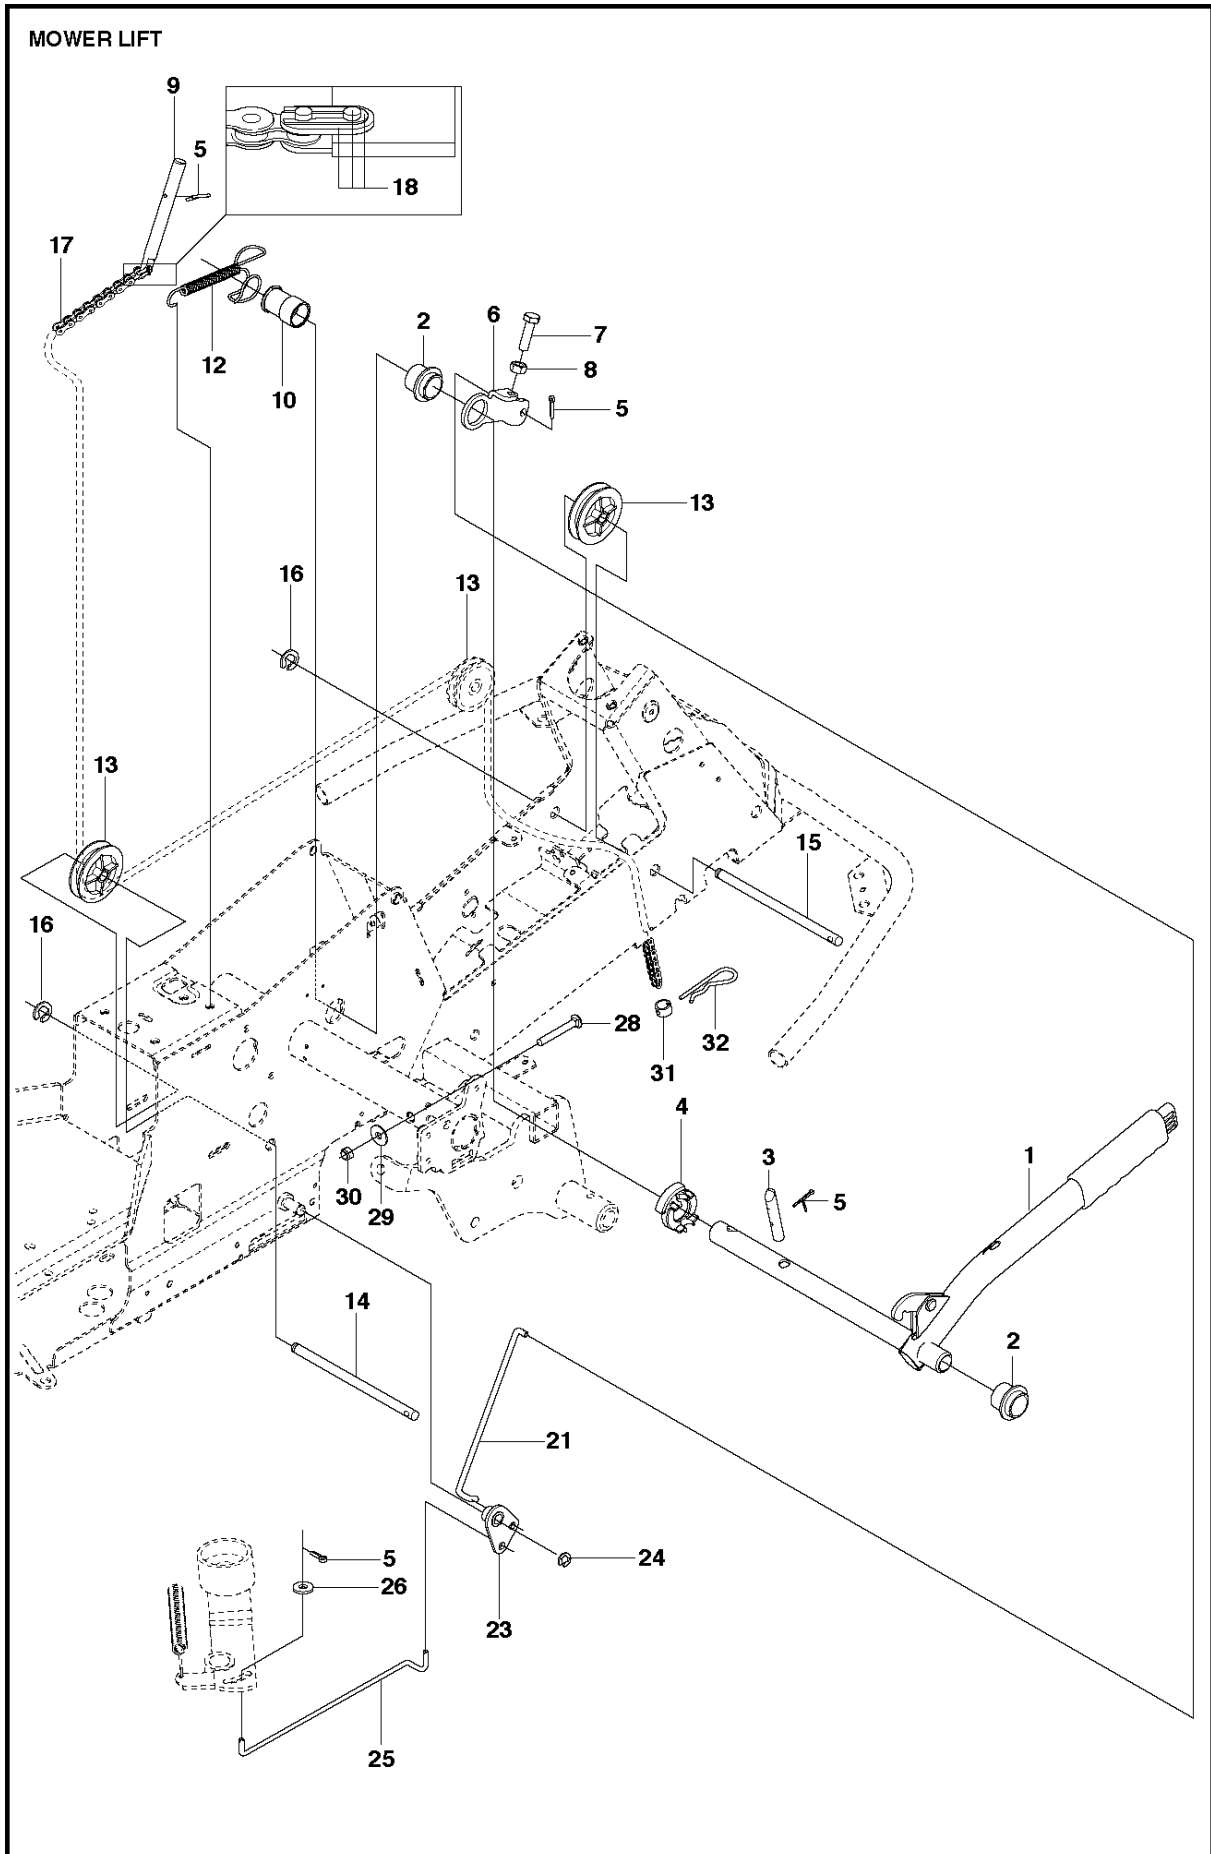

MOWER LIFT / DECK LIFT

R322T AWD, 967153001, 2017

Ref	Part No	Description	Remark	QTY KIT
1	588 92 66-01	LIFTING LEVER ASSY		1
2	588 92 69-01	BEARING		2
3	525 40 66-01	PEN		1
4	588 92 71-01	ANVIL		1
5	721 61 83-01	SPLIT PIN		4
6	588 92 70-01	LIFTING ARM		1
7	725 24 97-51	SCREW		1
8	731 23 20-01	HEXAGON NUT		1
9	588 92 74-01	ROD		1
10	588 92 73-01	ANVIL		1
12	588 92 75-01	SPRING		1
13	506 90 56-01	OFFSET PULLEY		2
14	582 87 19-01	SHAFT		1
15	582 87 19-02	SHAFT		1
16	735 31 18-20	E-CLIP		2
17	506 55 46-09	CHAIN		1
18	506 55 47-01	LINKAGE		1
21	544 45 69-01	CONNECTION ROD		1
23	544 37 86-01	LINK		1
24	735 31 14-20	E-CLIP		1
25	544 44 88-01	CONNECTION ROD		1
26	734 11 64-41	WASHER		1
28	535 42 38-03	SCREW RSQM		1
29	734 11 64-01	WASHER		1
30	732 21 18-01	LOCK NUT		1
31	544 93 42-01	CHAIN STOP		1
32	506 96 66-01	HAIR PIN COTTER		1