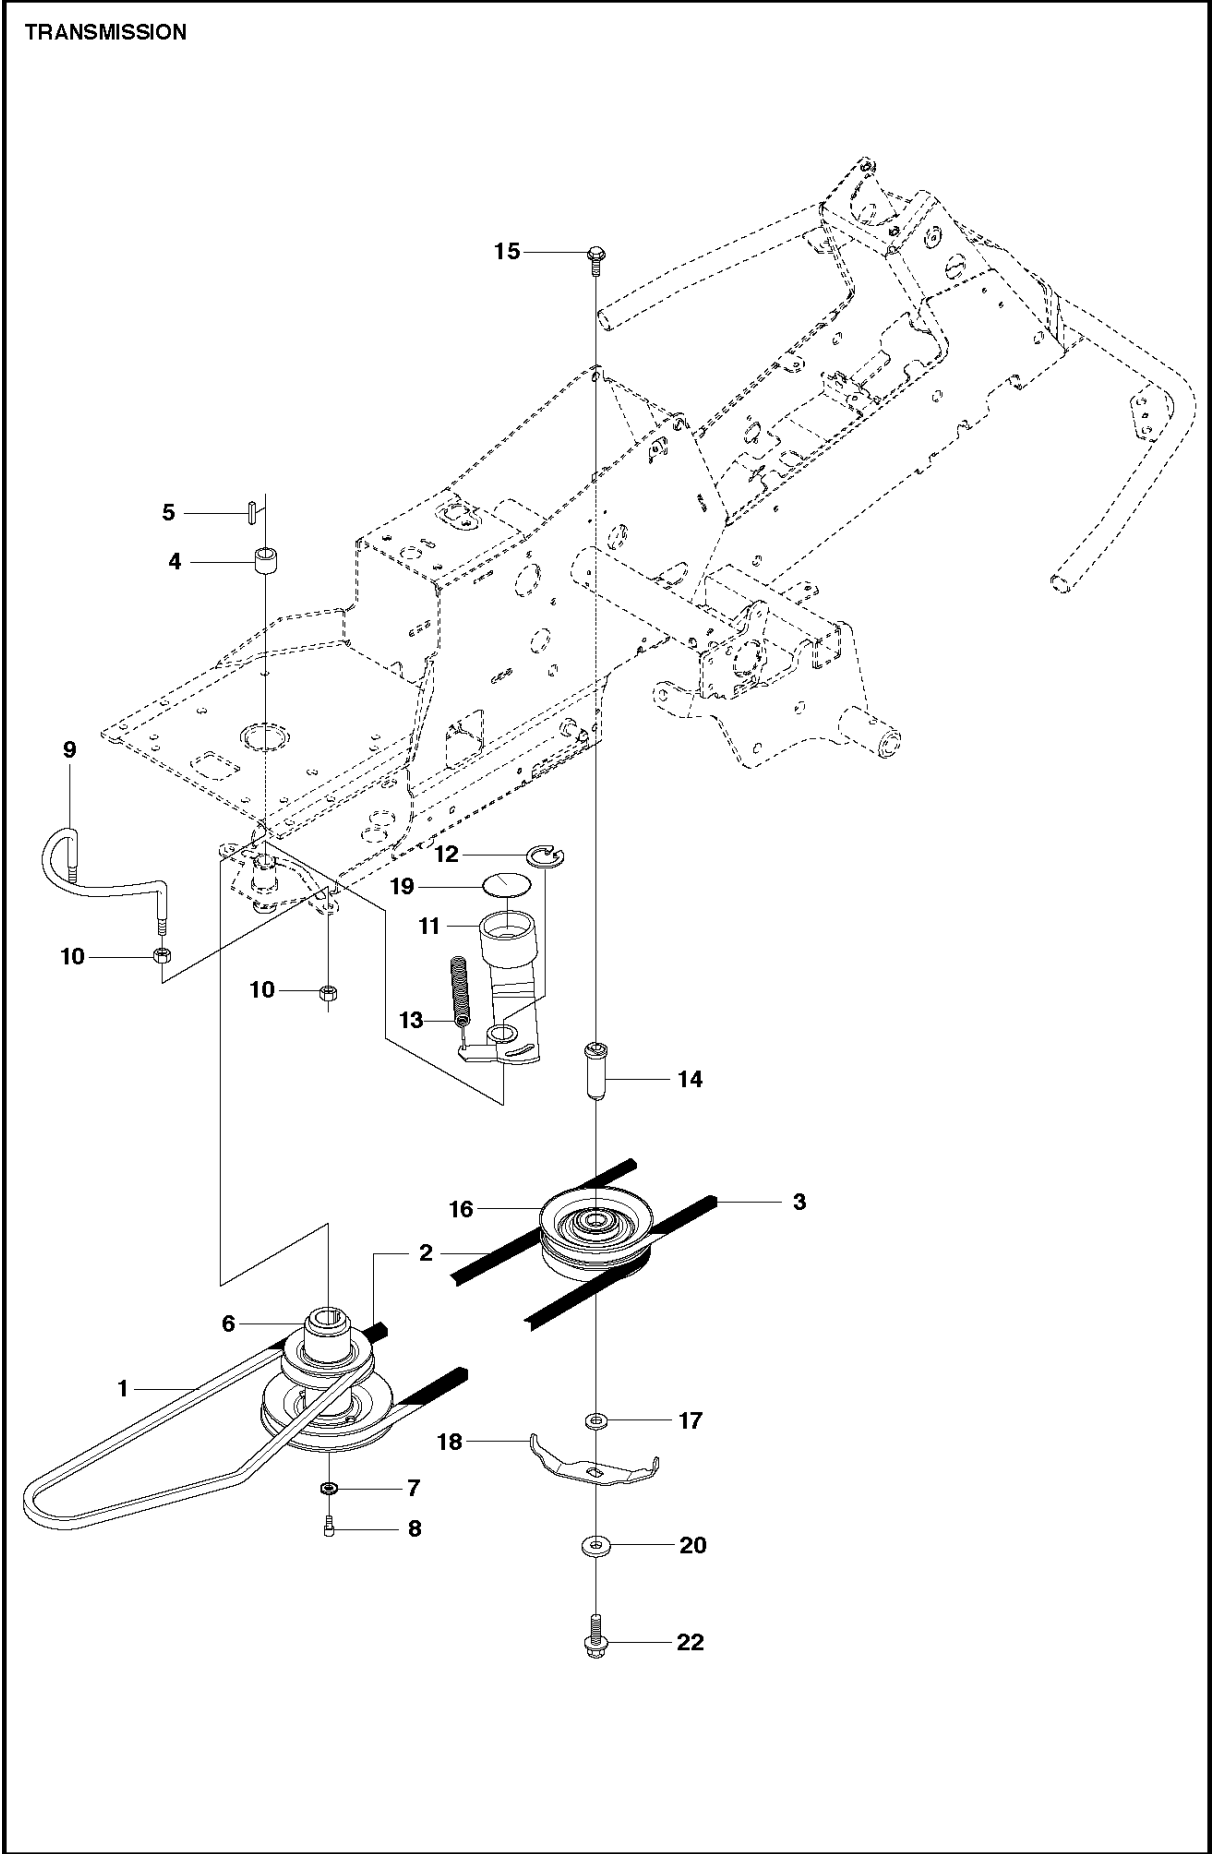

TRANSMISSION

R216 AWD, 967291201, 2017

Ref	Part No	Description	Remark	QTY KIT
1	522 93 03-01	BELT		1
2	544 40 02-01	BELT		1
3	585 03 44-01	BELT		1
4	506 50 92-01	SPACING SLEEVE		1
5	506 55 59-01	WEDGE		1
6	535 48 24-01	PULLEY		1
7	506 59 75-01	WASHER		1
8	506 55 60-02	SCREW UNC		1
9	587 42 52-01	BELT GUIDE		1
10	732 21 20-51	NUT		2
11	535 48 44-01	BELT TENSIONER ASSY		1
12	735 31 26-00	CIRCLIP		1
13	506 66 56-01	SPRING		1
14	581 91 64-01	SHAFT		1
15	506 67 54-02	SCREW EHHFM		1
16	535 48 22-01	MELLANHJUL		1
17	725 24 93-71	SCREW EHHM		2
18	544 40 53-01	BELT GUIDE		1
19	535 48 50-01	SEALING		1
20	586 32 02-01	DISTANCE		1
22	586 32 04-01	SCREW		1