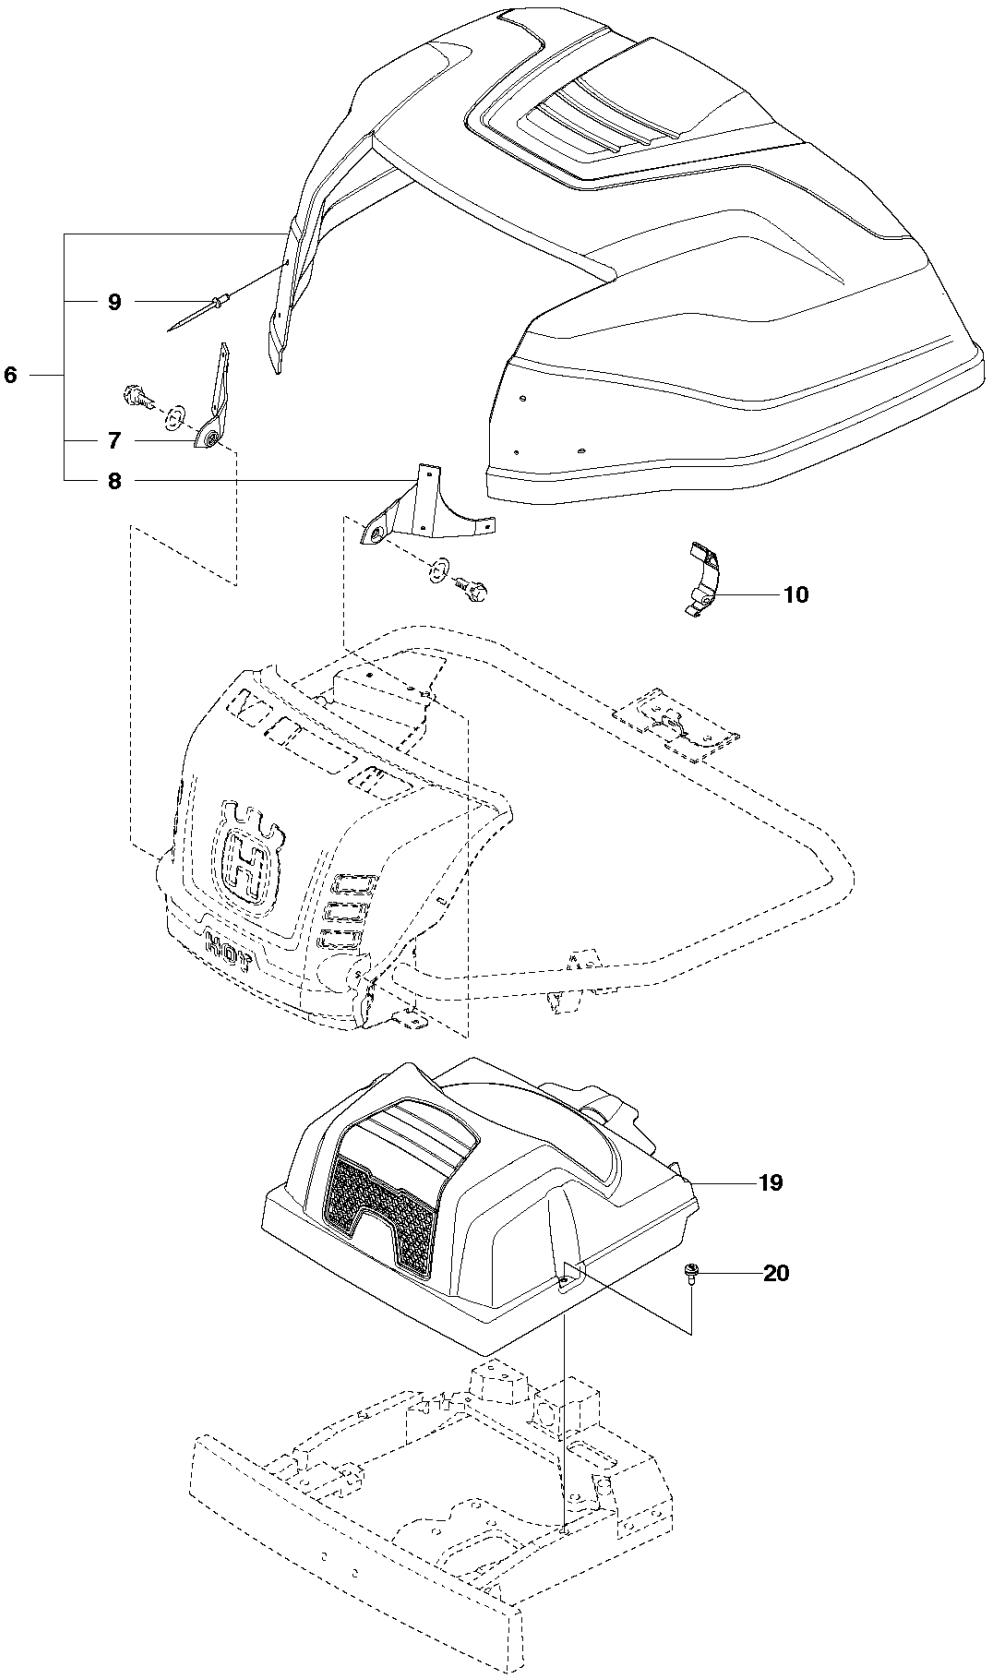

COVER - 1

COVER

R216 AWD, 967291201, 2017

Ref	Part No	Description	Remark	QTY	KIT
6	577 61 49-01	ENGINE HOOD ASSY		1	
7	578 11 65-01	HINGE		1	6
8	578 11 65-02	HINGE		1	6
9	722 79 54-02	RIVET		6	6
10	503 89 47-03	SNAP		1	
19	578 26 13-04	TRANSMISSION COVER		1	
20	574 85 62-01	SCREW		2