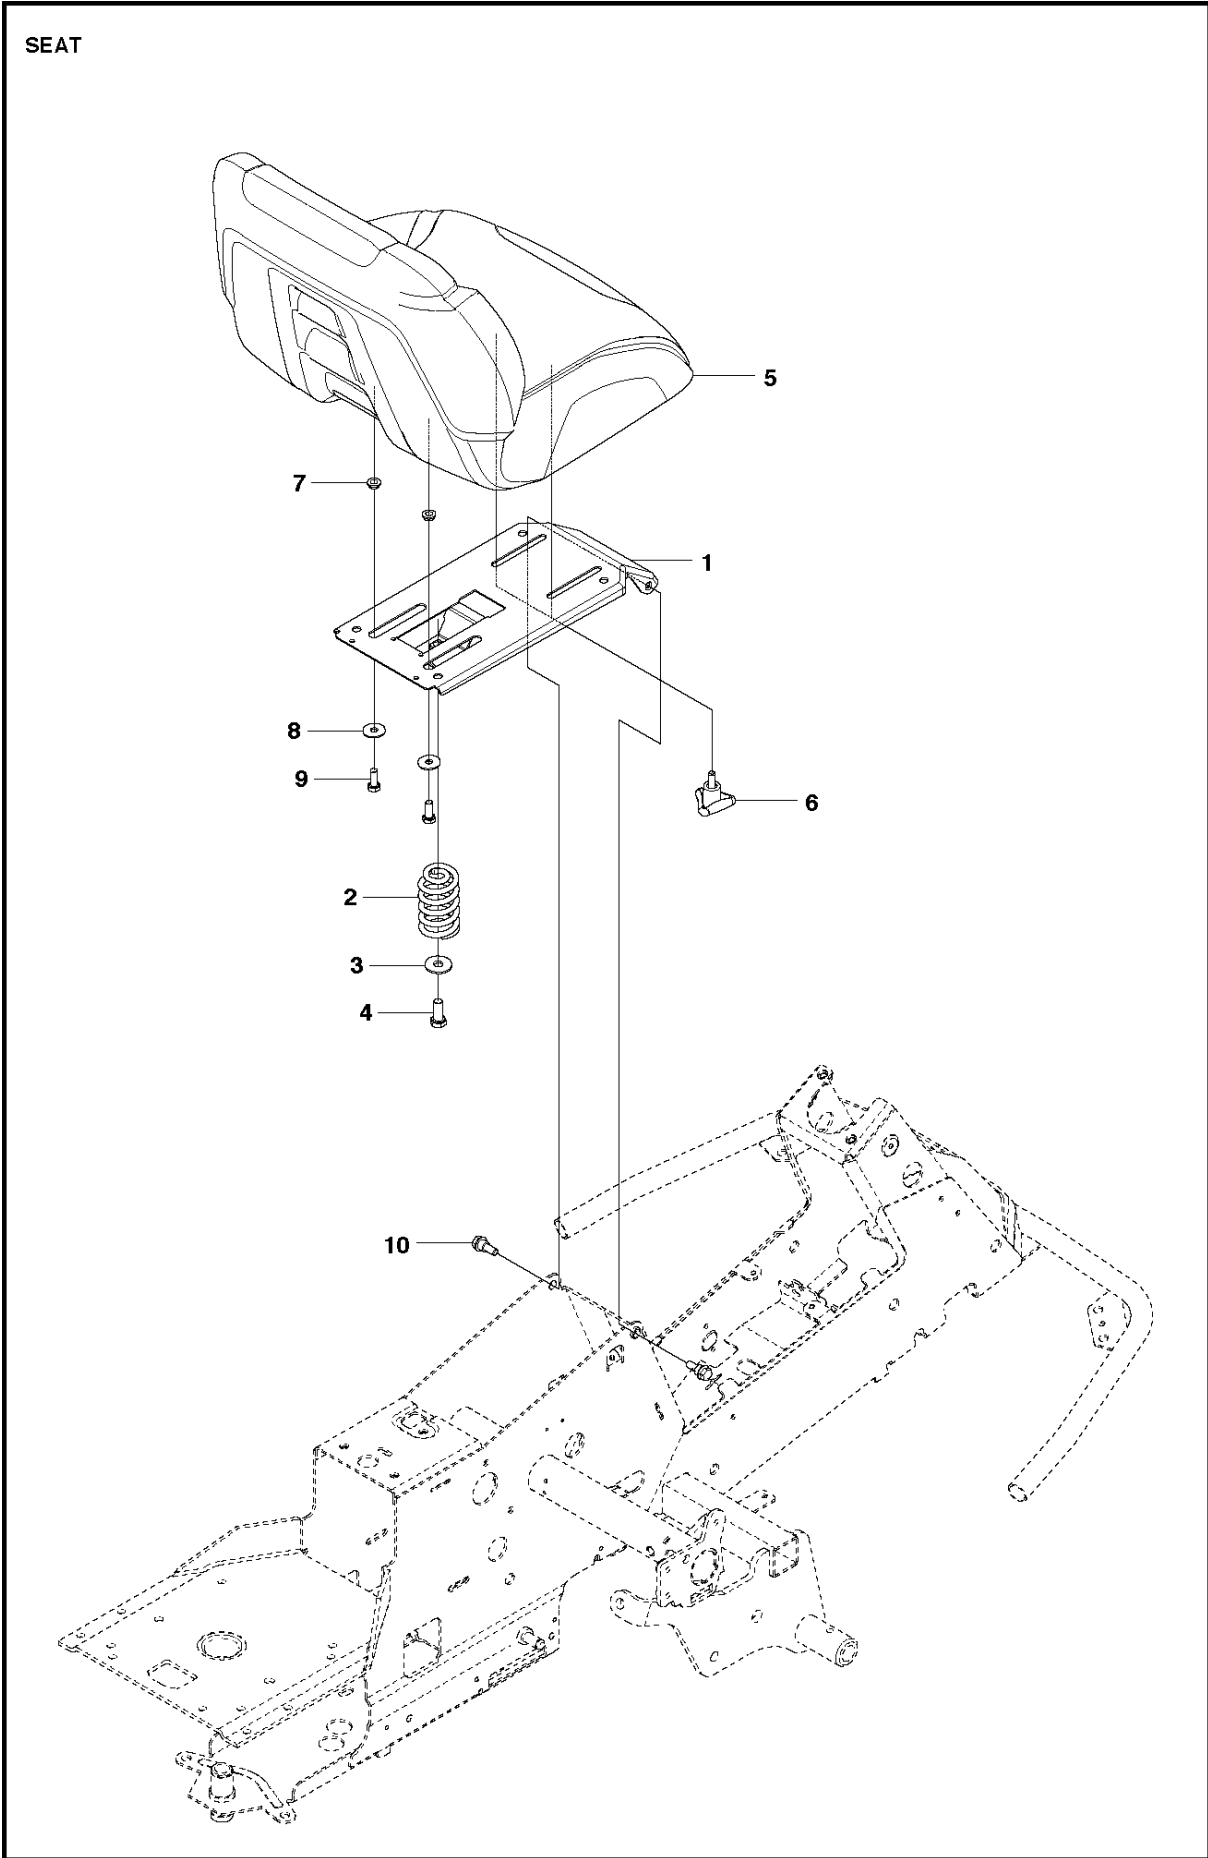

SEAT

R216 AWD, 967291201, 2017

Ref	Part No	Description	Remark	QTY KIT
1	587 15 27-01	SEAT BRACKET		1
2	506 91 53-01	COMPRESSION SPRING		1
3	734 11 74-41	WASHER		1
4	725 24 93-71	SCREW EHHM		1
5	587 39 76-01	SEAT		1
6	585 06 52-02	KNOB		2
7	506 56 53-01	BUSHING		2
8	734 11 64-41	WASHER		2
9	725 24 51-71	SCREW EHHM		2
10	506 59 74-01	SCREW EHHFM		2