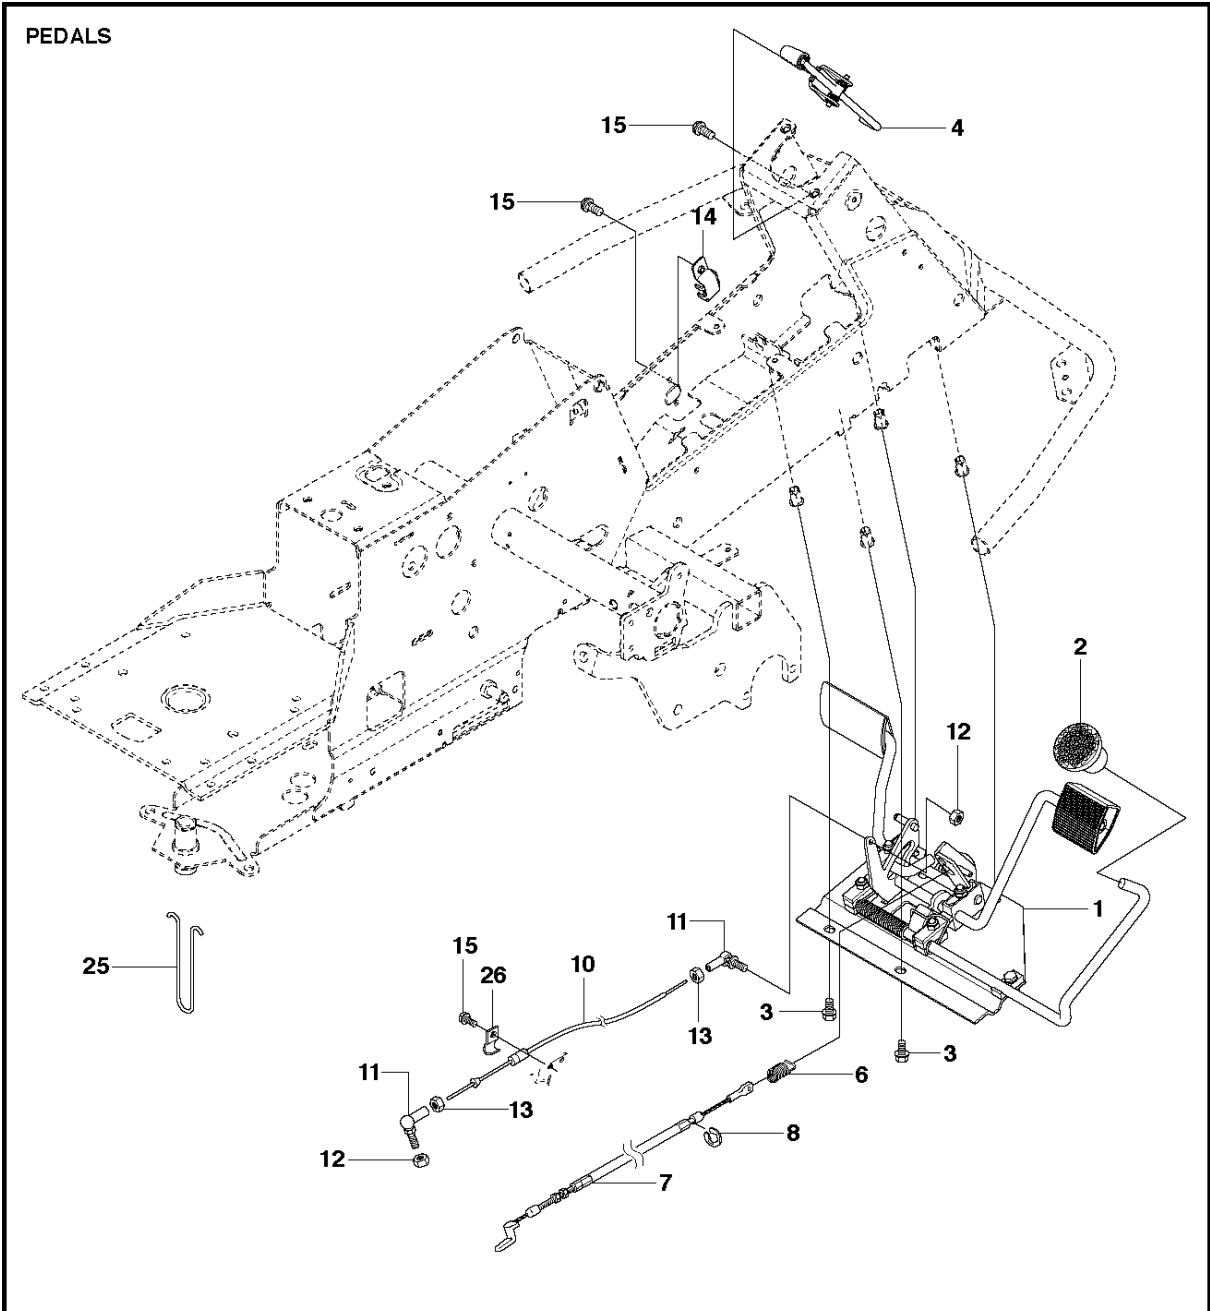

PEDALS

R216 AWD, 967291201, 2017

Ref	Part No	Description	Remark	QTY KIT
1	544 12 60-01	PEDAL PLATE ASSY		1
2	535 47 37-01	KNOB		1
3	506 57 01-04	SCREW EHHFM		4
4	544 40 31-01	BRAKE LEVER ASSY		1
6	506 94 63-01	BRAKE SPRING		1
7	576 71 21-01	BRAKE WIRE		1
8	735 31 09-20	HARNESS		1
10	574 41 12-02	CONTROL CABLE		1
11	506 55 73-01	VINKELL.AS8 DIN71802		2
12	732 21 14-01	LOCK NUT		2
13	731 23 14-01	HEXAGON NUT		2
14	522 43 08-01	BRACKET		1
15	725 23 64-61	SCREW EHHFT		4
16	738 21 02-04	BALL BEARING		1
17	535 48 02-01	ROLLER		1
18	535 48 06-01	PROTECTIVE PLATE		1
19	535 48 07-01	SPRING		1
20	535 48 08-01	BEARING SUPPORT		4
21	535 48 09-01	BEARING SUPPORT		5
22	535 48 10-01	REINFORCEMENT PLATE		3
23	535 47 88-01	PEDAL RUBBER		1
24	535 47 88-02	PEDAL RUBBER		1
25	506 57 64-02	CABLE HOLDER		1