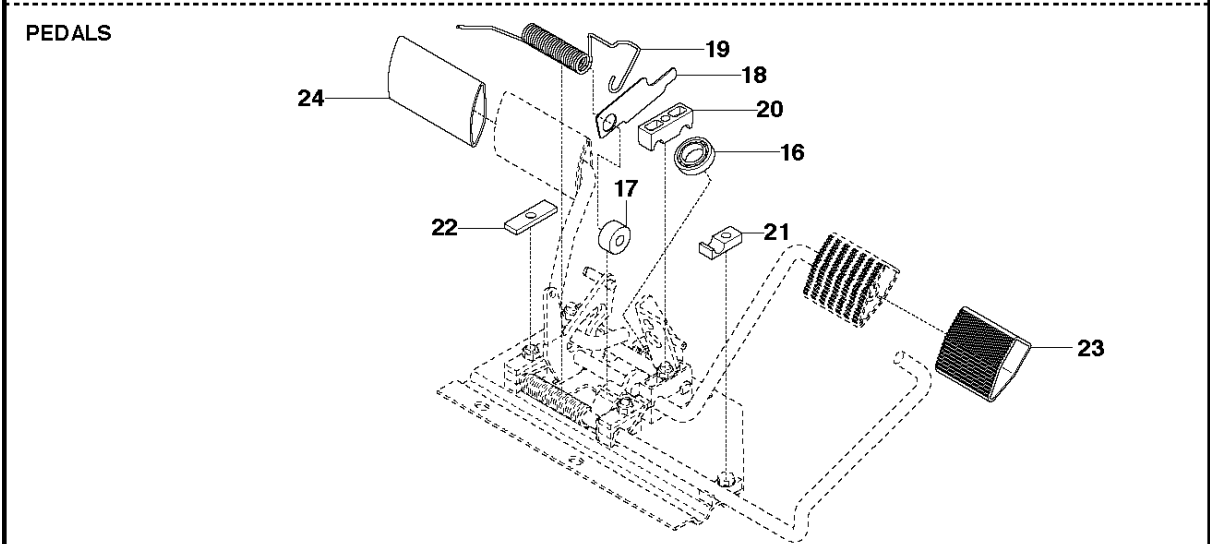

PEDALS

R216 AWD, 967291201, 2017

Ref	Part No	Description	Remark	QTY KIT
1	544 12 60-01	PEDAL PLATE ASSY		1
2	535 47 37-01	KNOB		1
3	506 57 01-04	SCREW EHHFM		4
4	544 40 31-01	BRAKE LEVER ASSY		1
6	506 94 63-01	BRAKE SPRING		1
7	576 71 21-01	BRAKE WIRE		1
8	735 31 09-20	HARNESS		1
10	574 41 12-02	CONTROL CABLE		1
11	506 55 73-01	VINKELL.AS8 DIN71802		2
12	732 21 14-01	LOCK NUT		2
13	731 23 14-01	HEXAGON NUT		2
14	522 43 08-01	BRACKET		1
15	725 23 64-61	SCREW EHHFT		4
16	738 21 02-04	BALL BEARING		1
17	535 48 02-01	ROLLER		1
18	535 48 06-01	PROTECTIVE PLATE		1
19	535 48 07-01	SPRING		1
20	535 48 08-01	BEARING SUPPORT		4
21	535 48 09-01	BEARING SUPPORT		5
22	535 48 10-01	REINFORCEMENT PLATE		3
23	535 47 88-01	PEDAL RUBBER		1
24	535 47 88-02	PEDAL RUBBER		1
25	506 57 64-02	CABLE HOLDER		1