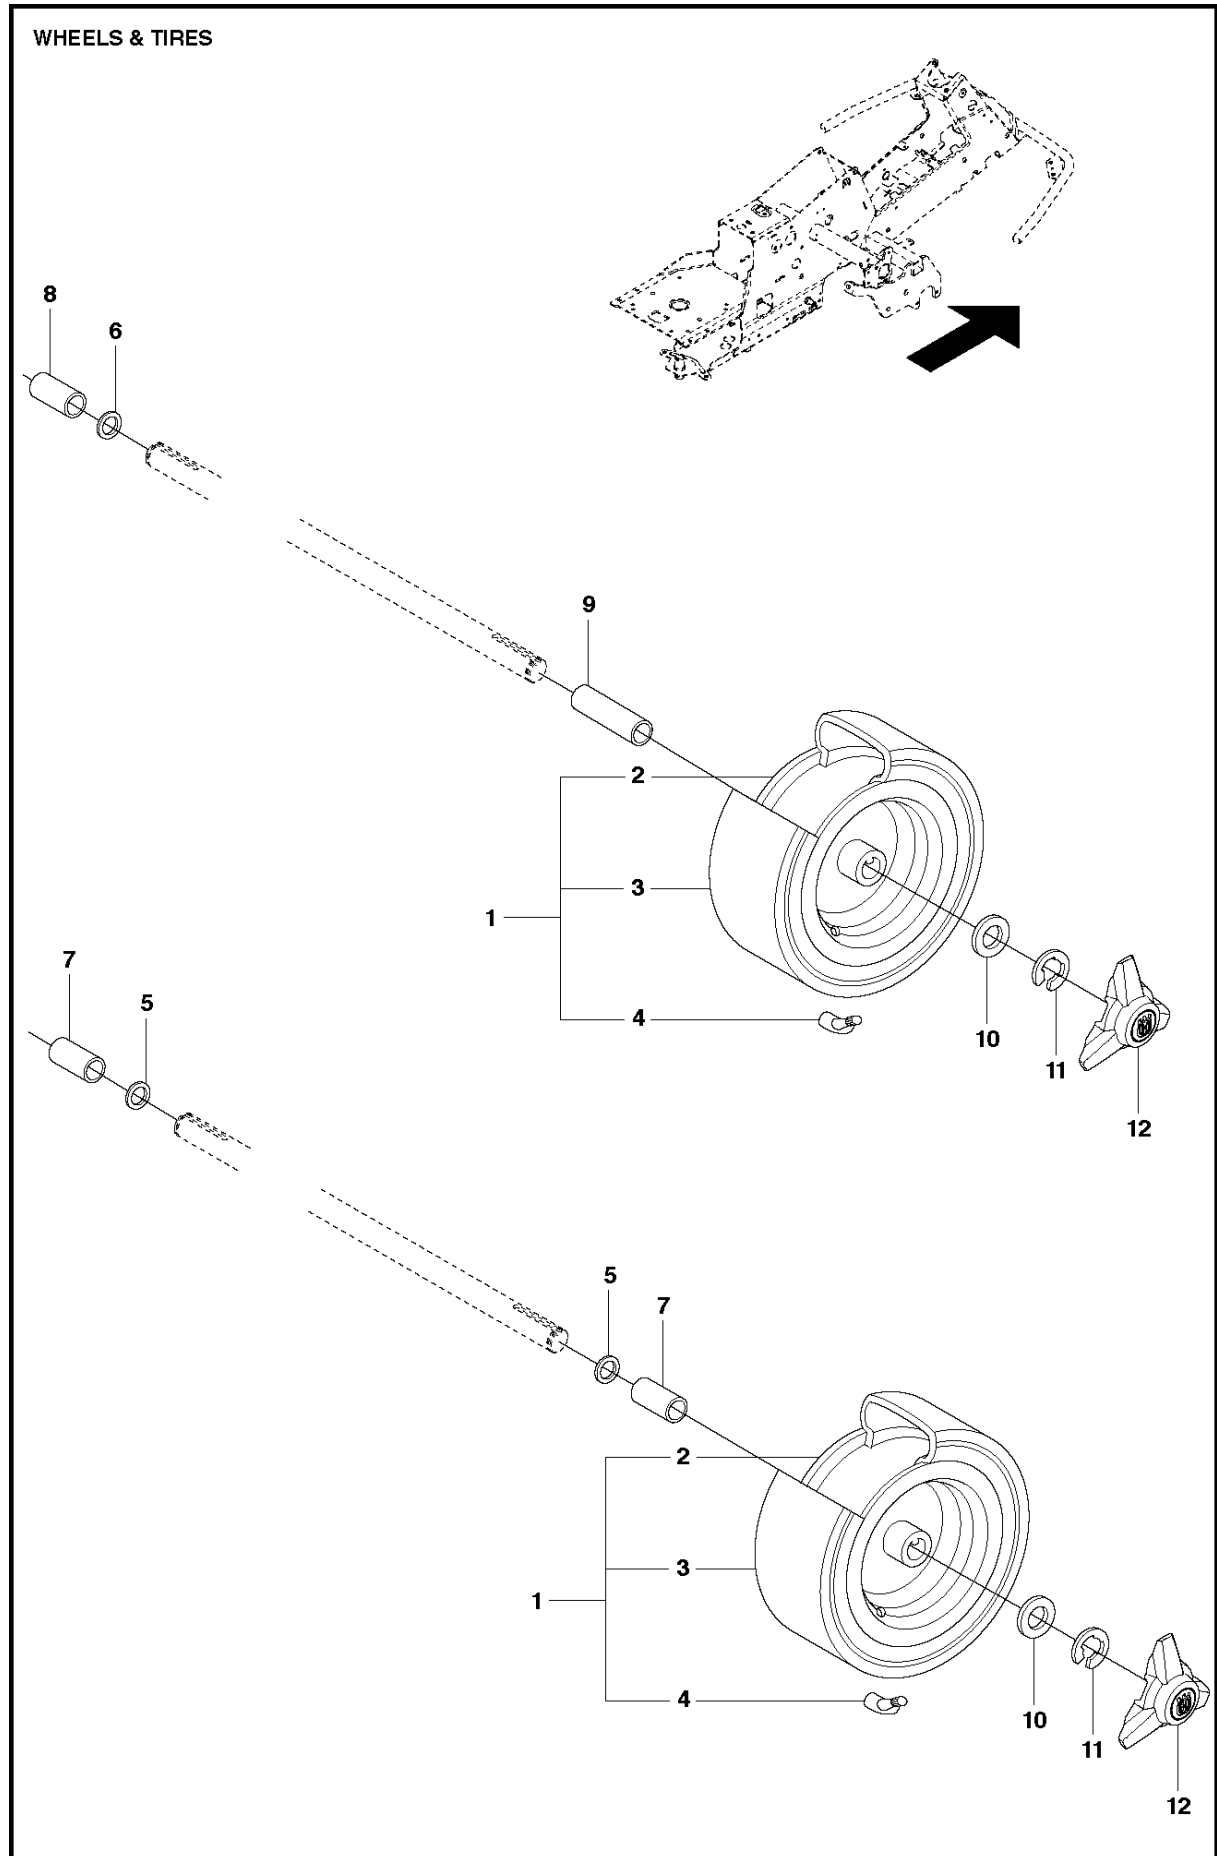

WHEELS & TIRES

R216 AWD, 967291201, 2017

Ref	Part No	Description	Remark	QTY	KIT
1	523 01 26-02	WHEEL		4	
2	523 03 48-01	RIM		1	1
3	523 03 46-02	TYRE		1	1
4	523 03 47-01	VALVE		1	1
5	506 50 48-03	WASHER		2	
6	506 94 58-01	WASHER		1	
7	506 59 62-03	SPACING SLEEVE		2	
8	544 13 26-01	SLEEVE		1	
9	544 13 26-02	SLEEVE		1	
10	506 50 48-05	WASHER		4	
11	506 89 90-01	E-CLIP		4	
12	544 35 35-01	HUB CAP		4