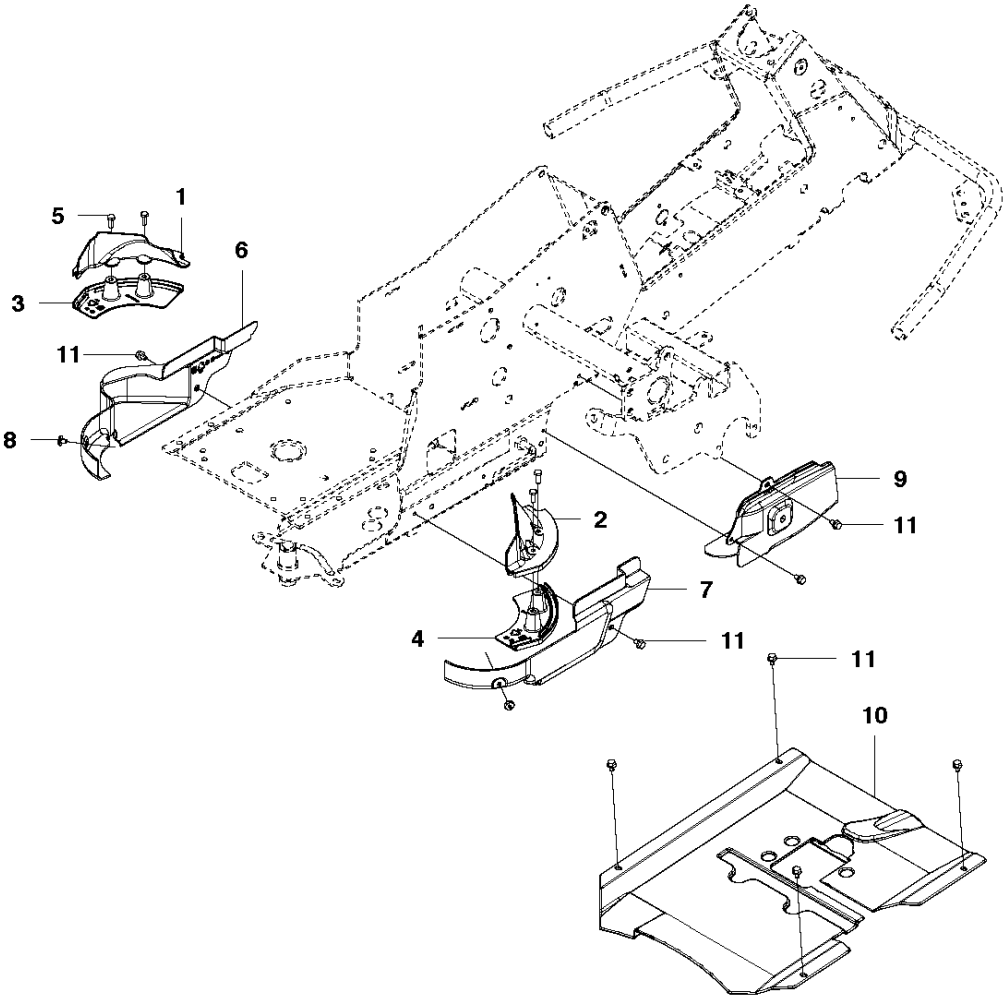

COVER - 3

COVER

R216 AWD, 967291201, 2017

Ref	Part No	Description	Remark	QTY KIT
1	510 22 25-01	BELT COVER		1
2	510 22 25-02	BELT COVER		1
3	510 22 27-01	BELT COVER		1
4	510 22 27-02	BELT COVER		1
5	725 23 68-61	SCREW EHHFT		4
6	510 22 23-03	BELT COVER		1
7	510 22 24-01	BELT COVER		1
8	522 55 73-01	SCREW		2
9	516 01 88-01	BELT COVER		1
10	510 43 62-03	BELT COVER		1
11	725 23 64-61	SCREW EHHFT		8