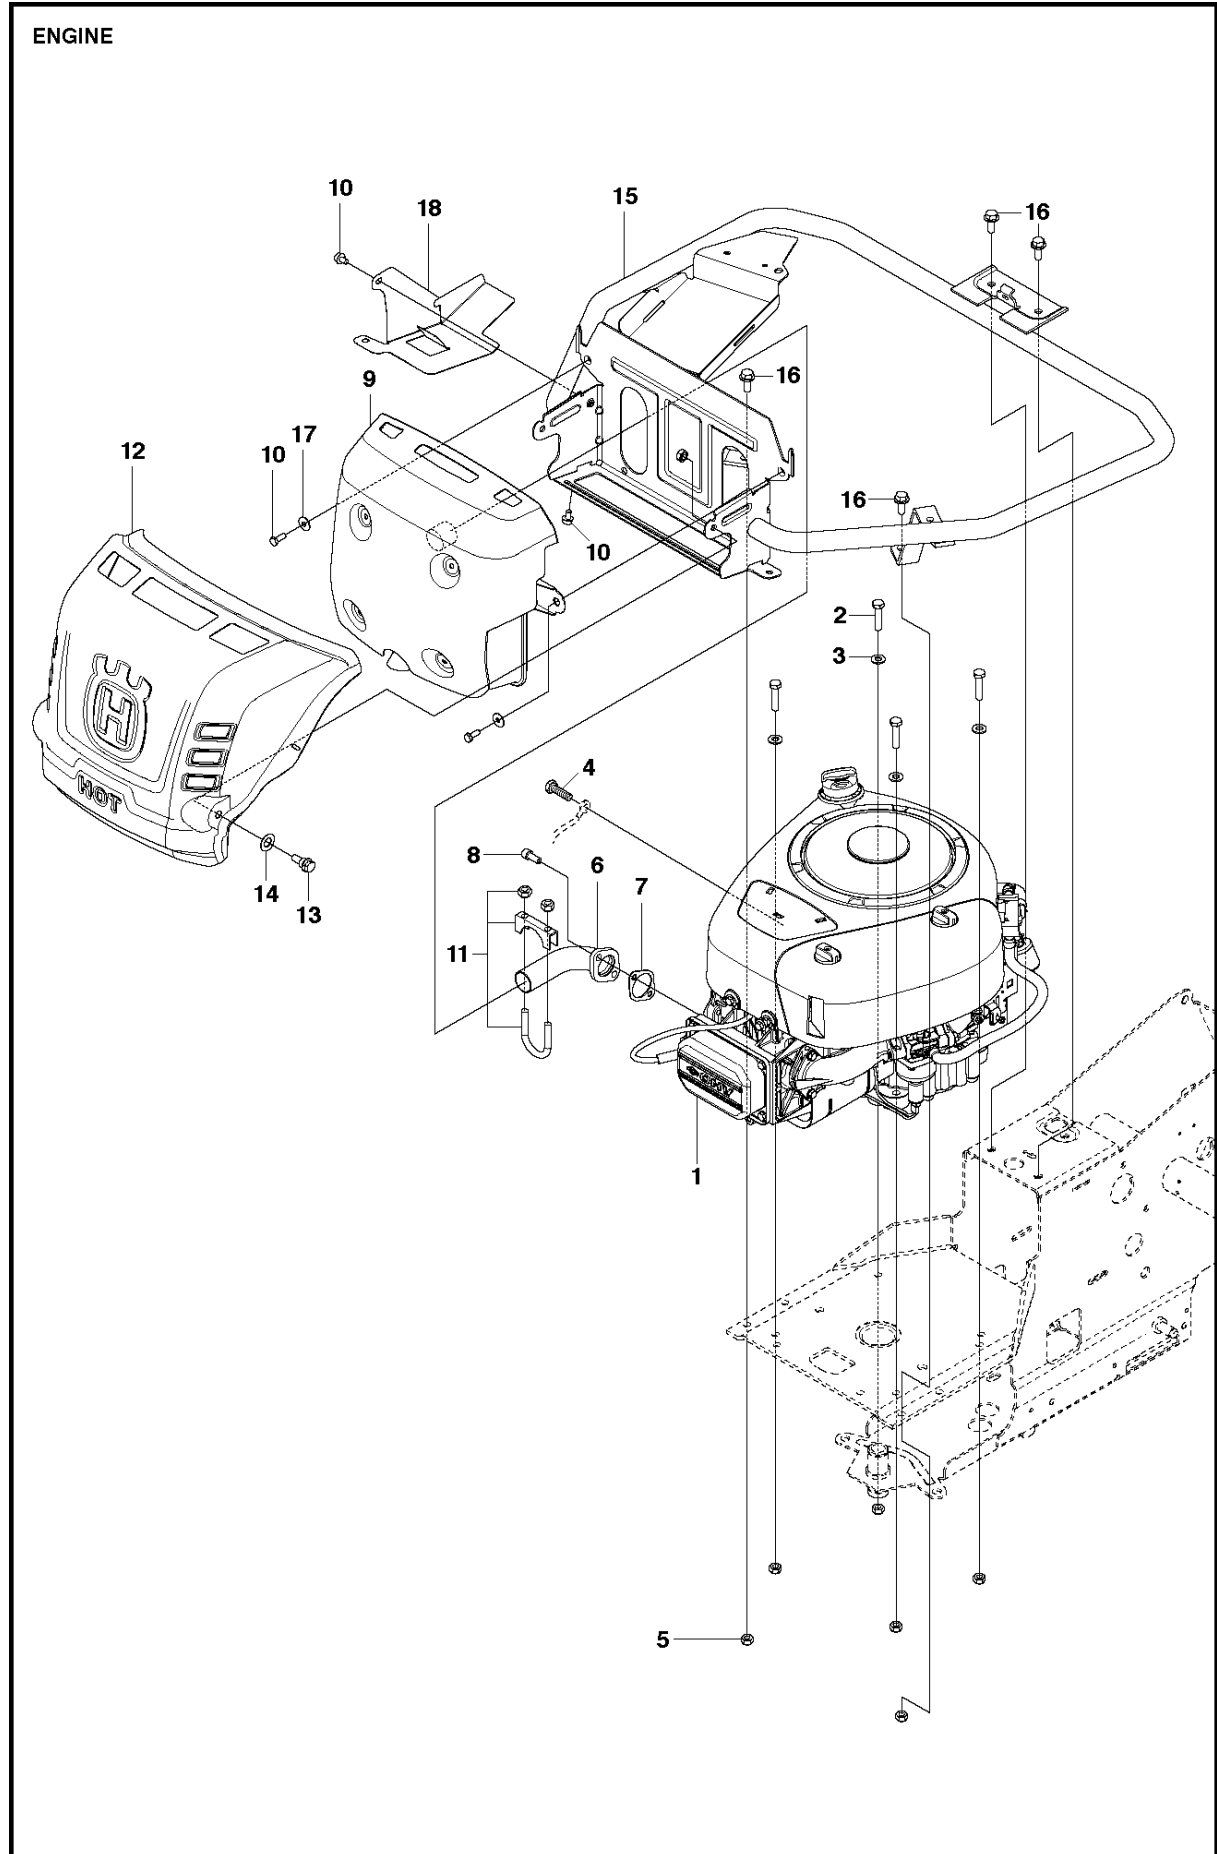

ENGINE

R216 AWD, 967291201, 2017

Ref	Part No	Description	Remark	QTY KIT
1	580 91 93-01	ENGINE		1
2	725 24 57-51	SCREW		4
3	734 11 64-01	WASHER		4
4	506 55 63-02	SCREW UNC		1
5	732 21 18-01	LOCK NUT		6
6	578 05 48-02	EXHAUST PIPE		1
7	506 91 45-01	GASKET		1
8	506 55 63-01	SCREW UNC		2
9	577 81 36-01	MUFFLER		1
10	725 23 64-61	SCREW EHHFT		4
11	506 66 84-01	CLAMP ASSY		1
12	579 48 16-01	HEAT SHIELD		1
13	506 59 74-01	SCREW EHHFM		2
14	506 83 94-01	SPRING WASHER		2
15	577 97 26-01	ENGINE FRAME		1
16	506 57 01-04	SCREW EHHFM		4
17	734 11 54-41	WASHER		1
18	579 52 93-01	AIR DUCT		1