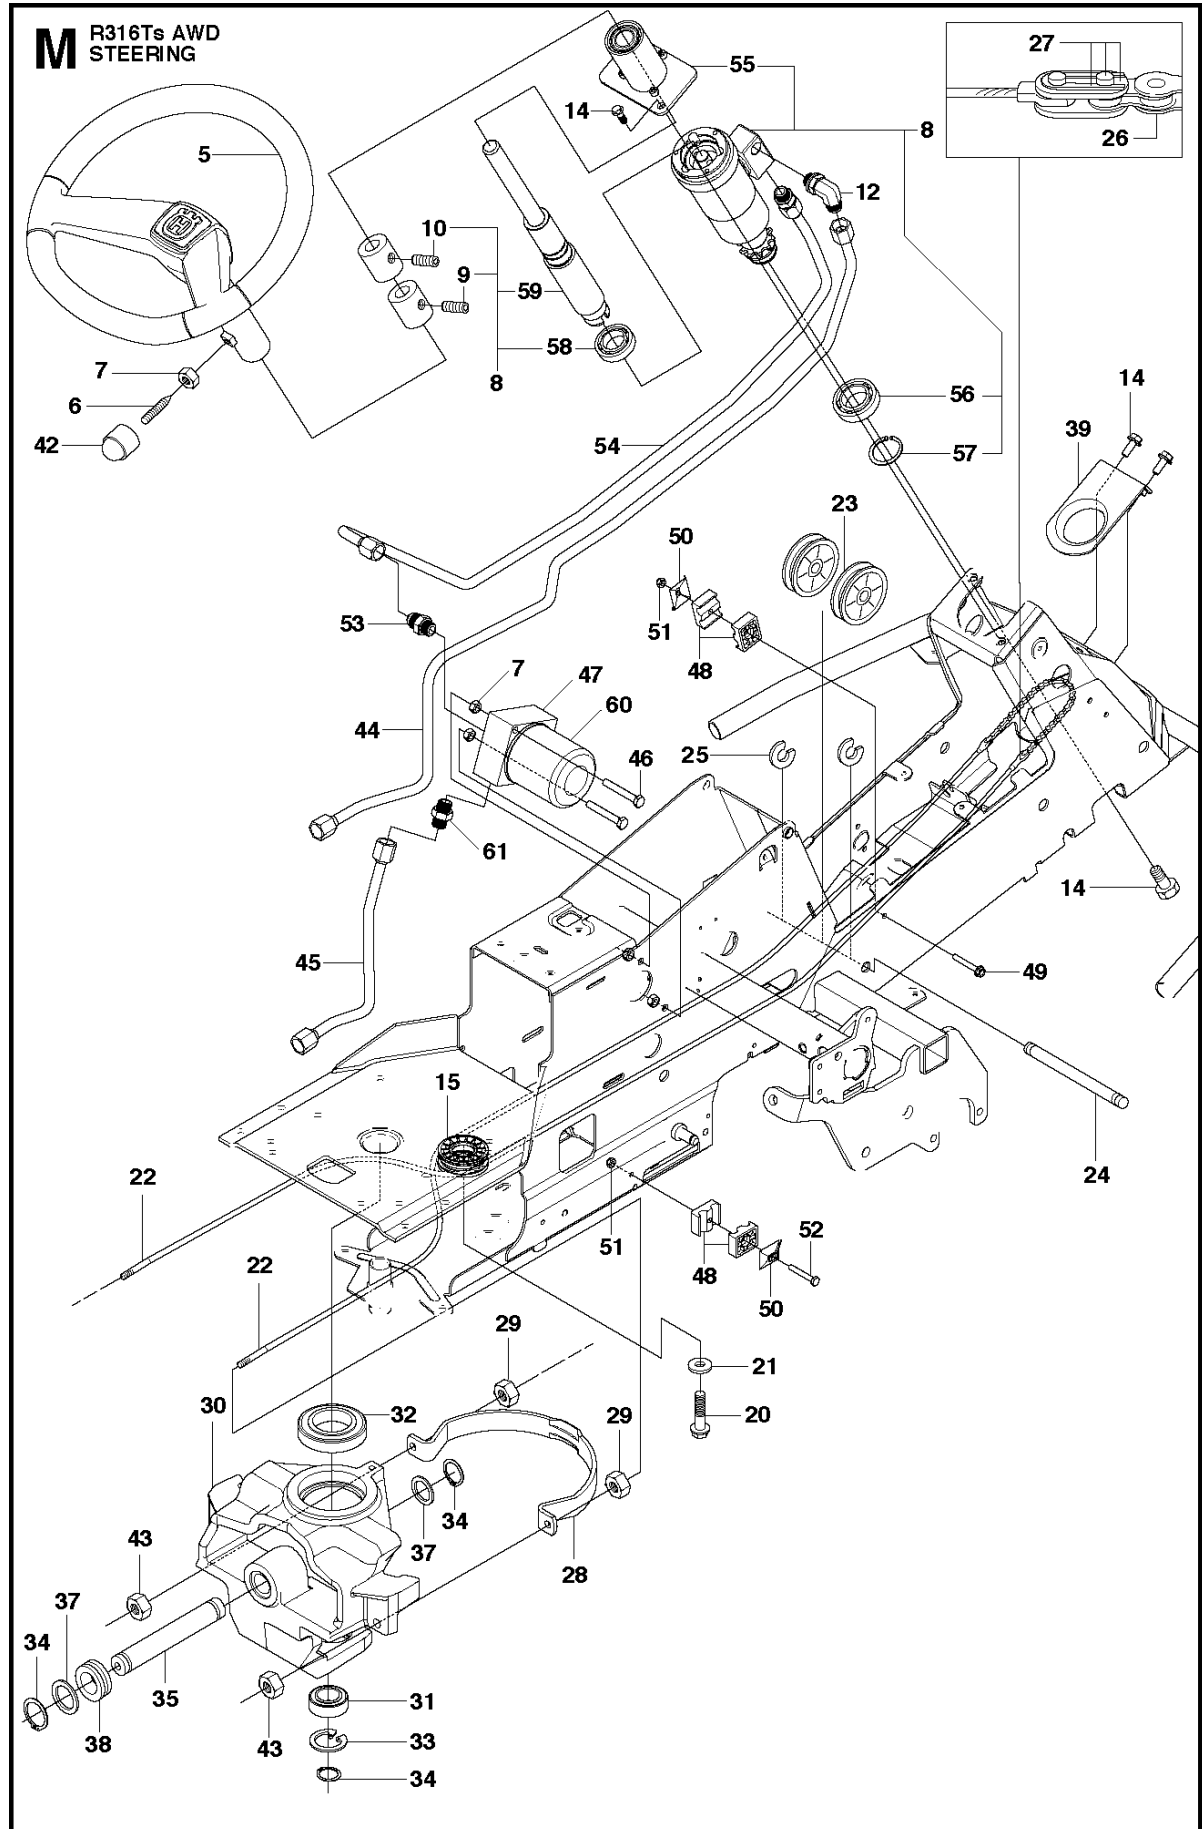

STEERING

R316 Ts AWD, 967291801, 2017

Ref	Part No	Description	Remark	QTY KIT
5	577 96 04-01	STEERING WHEEL		1
6	728 74 55-05	SCREW IHSETM		1
7	731 23 18-01	HEXAGON NUT		3
8	578 37 06-01	COMFORT STEERING		1
9	506 86 34-01	DRIVER		2
10	728 84 43-05	SCREW IHSETM		2
12	535 43 73-01	PIPE FITTING		1
14	506 57 01-04	SCREW EHHFM		4
15	576 49 25-01	PULLEY		1
20	506 67 54-03	SCREW EHHFM		1
21	734 11 74-41	WASHER		1
22	577 19 99-04	WIRE ASSY		2
23	506 52 24-01	STARTER PULLEY		2
24	506 53 94-04	SHAFT		1
25	735 31 14-20	E-CLIP		2
26	506 55 46-10	CHAIN		1
27	506 55 47-01	LINKAGE		2
28	544 42 73-01	WIRE GUIDE		1
29	731 23 20-51	HEXAGON NUT		2
30	577 65 93-01	SPINDLE		1
31	738 21 05-04	BALL BEARING		1
32	738 21 10-04	BALL BEARING		1
33	735 31 40-10	CIRCLIP		1
34	735 31 26-00	CIRCLIP		3
35	506 98 59-01	SWING AXLE		1
37	506 77 34-01	WASHER		2
38	740 68 14-21	V-RING		1
39	578 12 67-01	BRACKET		1
42	544 43 32-01	PROTECTIVE COVER		1
43	732 21 20-51	NUT		2
44	502 85 44-01	HYDRAULIC PIPE		1
45	502 85 46-01	HYDRAULIC PIPE		1
46	725 24 62-51	SCREW EHHM		2
47	535 44 87-01	FILTERBLOCK ASSY		1
48	544 37 33-03	PIPE CLAMP		2
49	535 47 52-45	SCREW EHHFM		1
50	535 43 85-01	COVER WASHER		2
51	732 21 16-01	NUT		2
52	725 23 78-61	SCREW EHHFT		1
53	535 42 68-01	PIPE FITTING		3
54	575 95 96-01	HYDRAULIC PIPE		1
55	578 15 09-01	BEARING SUPPORT		1
56	535 42 78-01	BALL BEARING		1
57	735 31 33-00	CIRCLIP		1
58	738 21 05-04	BALL BEARING		2
59	578 12 98-01	STEERING ROD		1
60	535 42 75-02	FILTER		1
61	535 46 09-01	CLUTCH		1