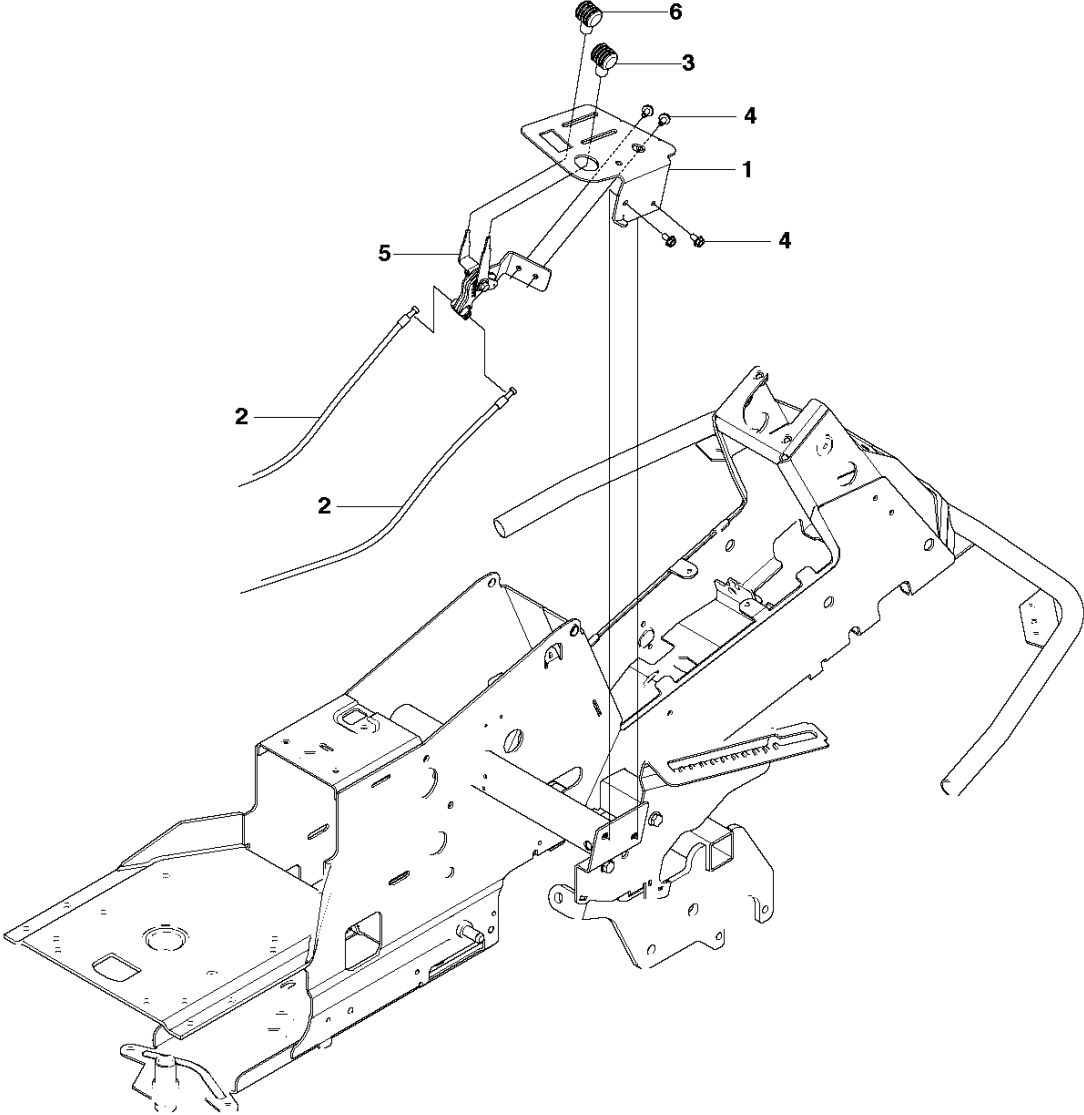

N R316Ts AWD
CONTROLS

CONTROLS

R316 Ts AWD, 967291801, 2017

Ref	Part No	Description	Remark	QTY KIT
1	578 03 31-01	SUPPORT		1
2	544 30 17-06	WIRE		2
3	506 88 91-01	KNOB		1
4	535 47 52-12	SCREW EHHFM		4
5	578 02 34-01	THROTTLE CONTROL		1
6	506 88 91-02	KNOB		1