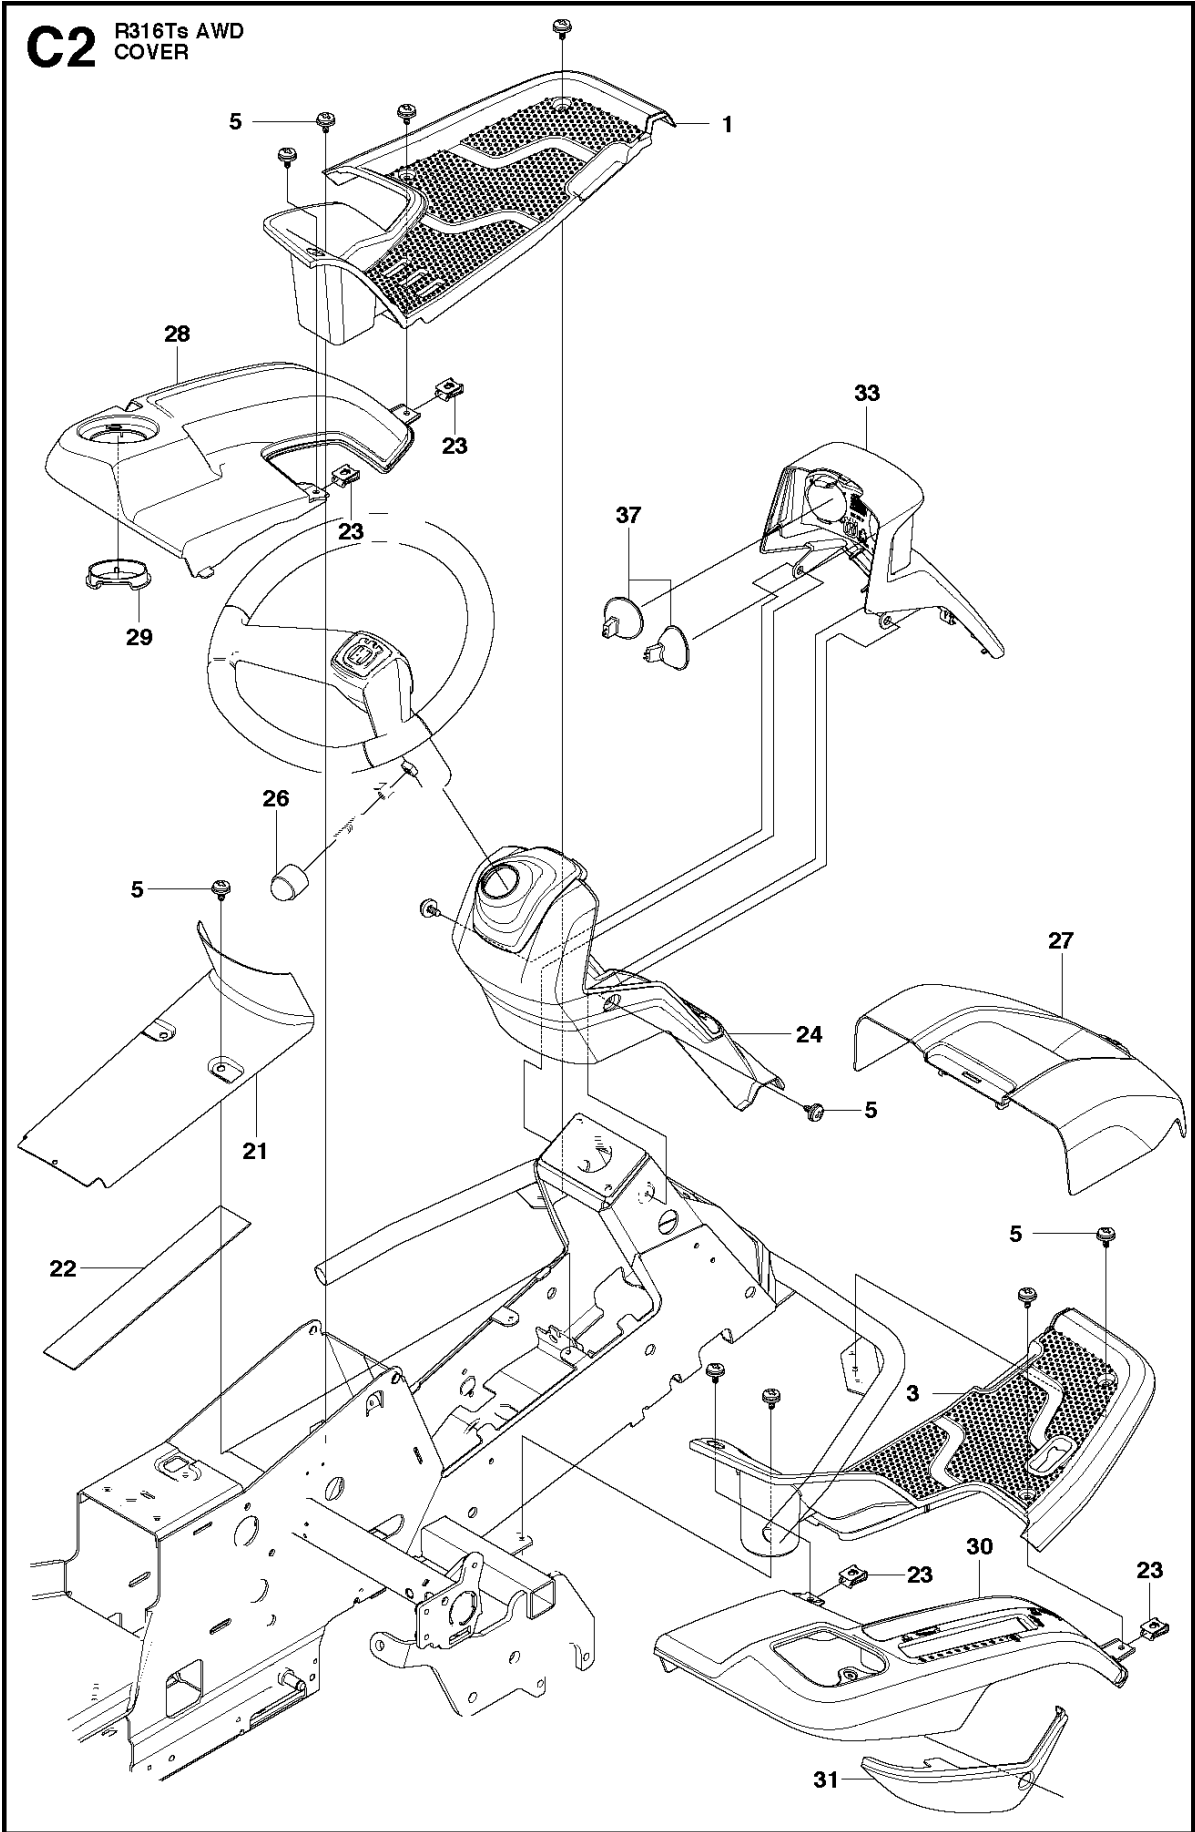

COVER

R316 Ts AWD, 967291801, 2017

Ref	Part No	Description	Remark	QTY KIT
1	577 72 93-01	FOOT PLATE		1
3	577 72 94-01	FOOT PLATE		1
5	544 40 05-01	SCREW		14
21	544 23 92-01	COVER		1
22	544 42 75-01	MAT		1
23	535 42 91-01	SPRING NUT		4
24	577 70 41-01	COVER		1
26	544 43 32-01	PROTECTIVE COVER		1
27	525 56 24-01	UNIT COVER		1
28	577 72 95-01	FENDER		1
29	577 76 45-01	LOCKING NUT		1
30	577 72 96-01	FENDER		1
31	577 73 75-01	CONTROL COVER		1
33	577 70 04-01	COVER		1
37	535 44 68-01	LAMP		2