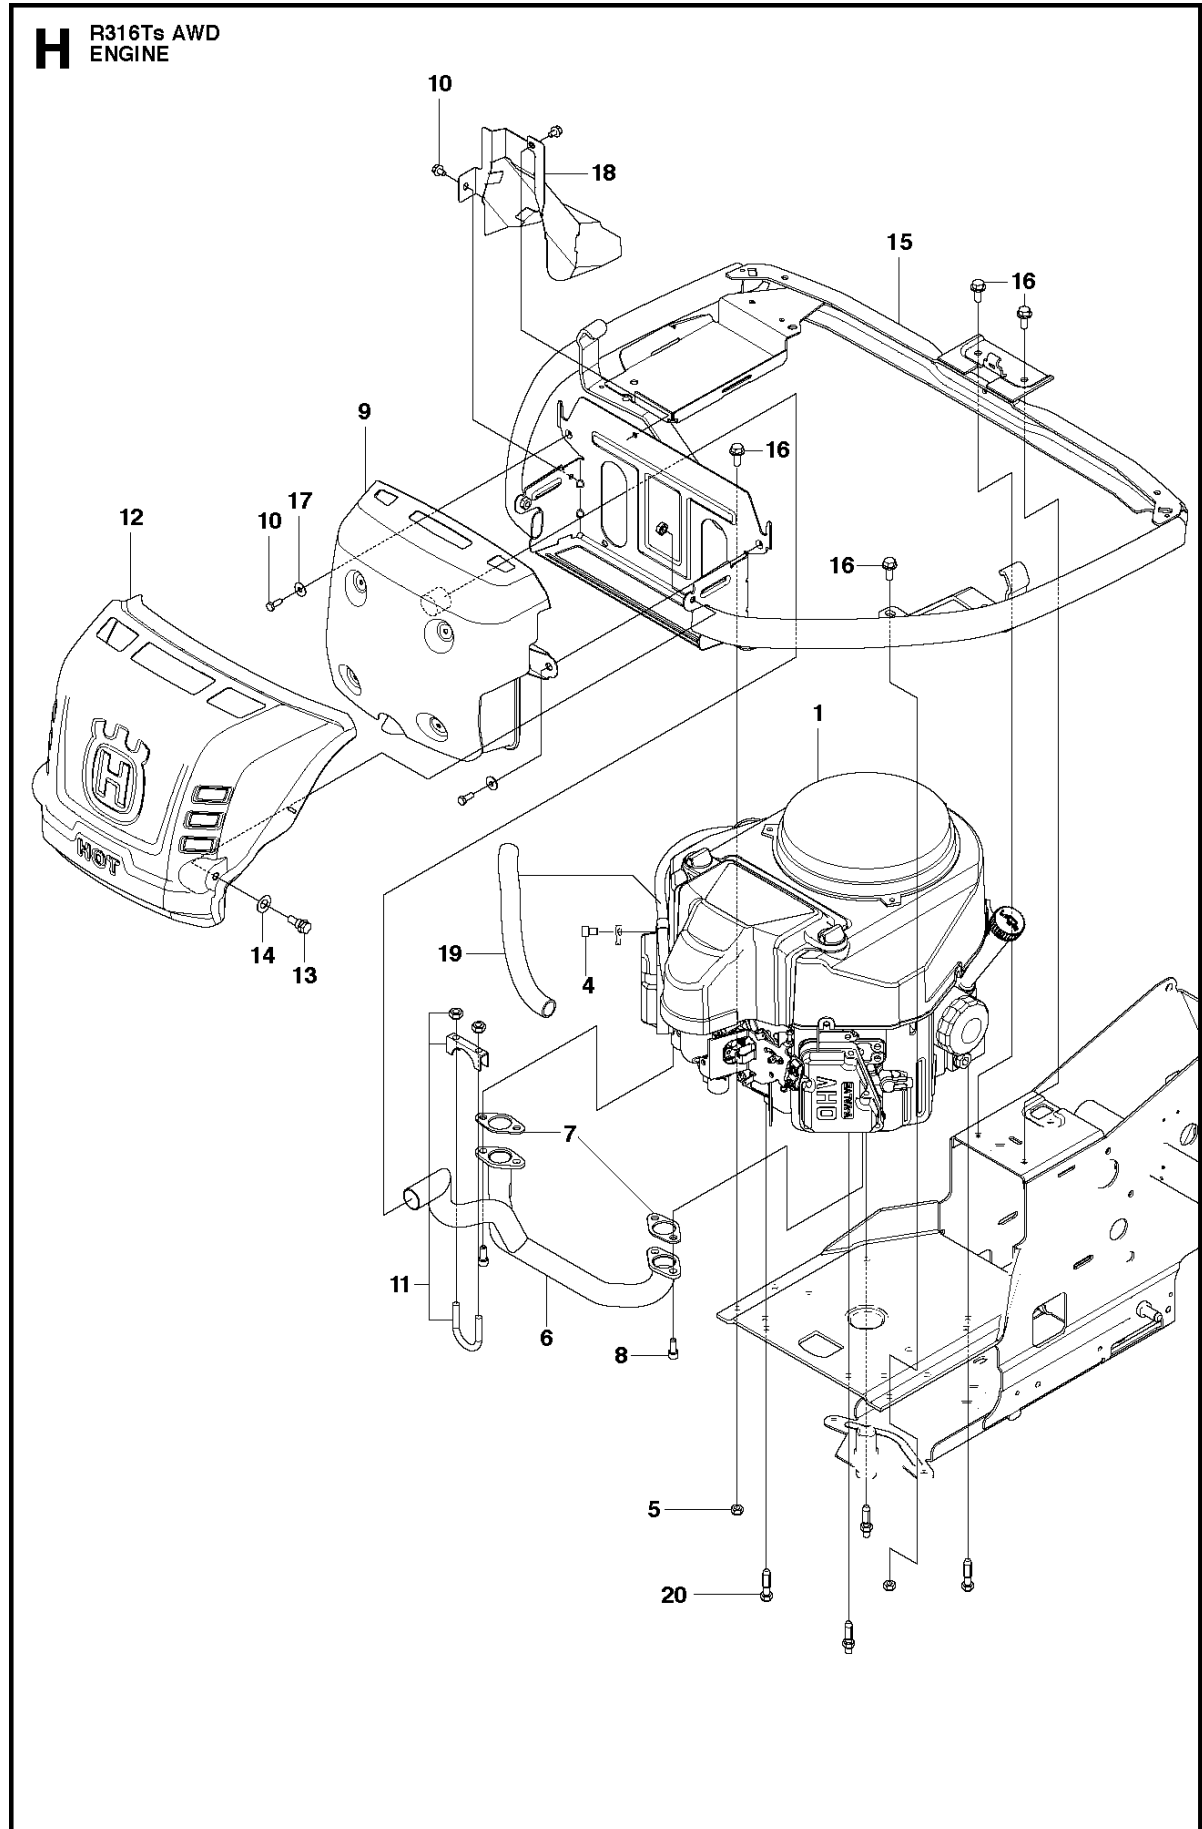

ENGINE

R316 Ts AWD, 967291801, 2017

Ref	Part No	Description	Remark	QTY KIT
1	577 82 39-01	ENGINE		1
4	725 54 47-01	SCREW IHSCM		1
5	732 21 18-01	LOCK NUT		6
6	578 11 88-01	MANIFOLD		1
7	506 91 45-01	GASKET		1
8	506 55 63-01	SCREW UNC		2
9	577 81 36-01	MUFFLER		1
10	725 23 64-61	SCREW EHHFT		4
11	506 66 84-01	CLAMP ASSY		1
12	577 81 85-02	HEAT SHIELD		1
13	506 59 74-01	SCREW EHHFM		2
14	506 83 94-01	SPRING WASHER		2
15	577 84 91-01	ENGINE FRAME		1
16	506 57 01-04	SCREW EHHFM		4
17	734 11 54-41	WASHER		2
18	579 31 49-01	HEAT DEFLECTOR		1
19	579 39 64-01	HOSE GUARD		1
20	578 20 75-01	STUD SCREW		4