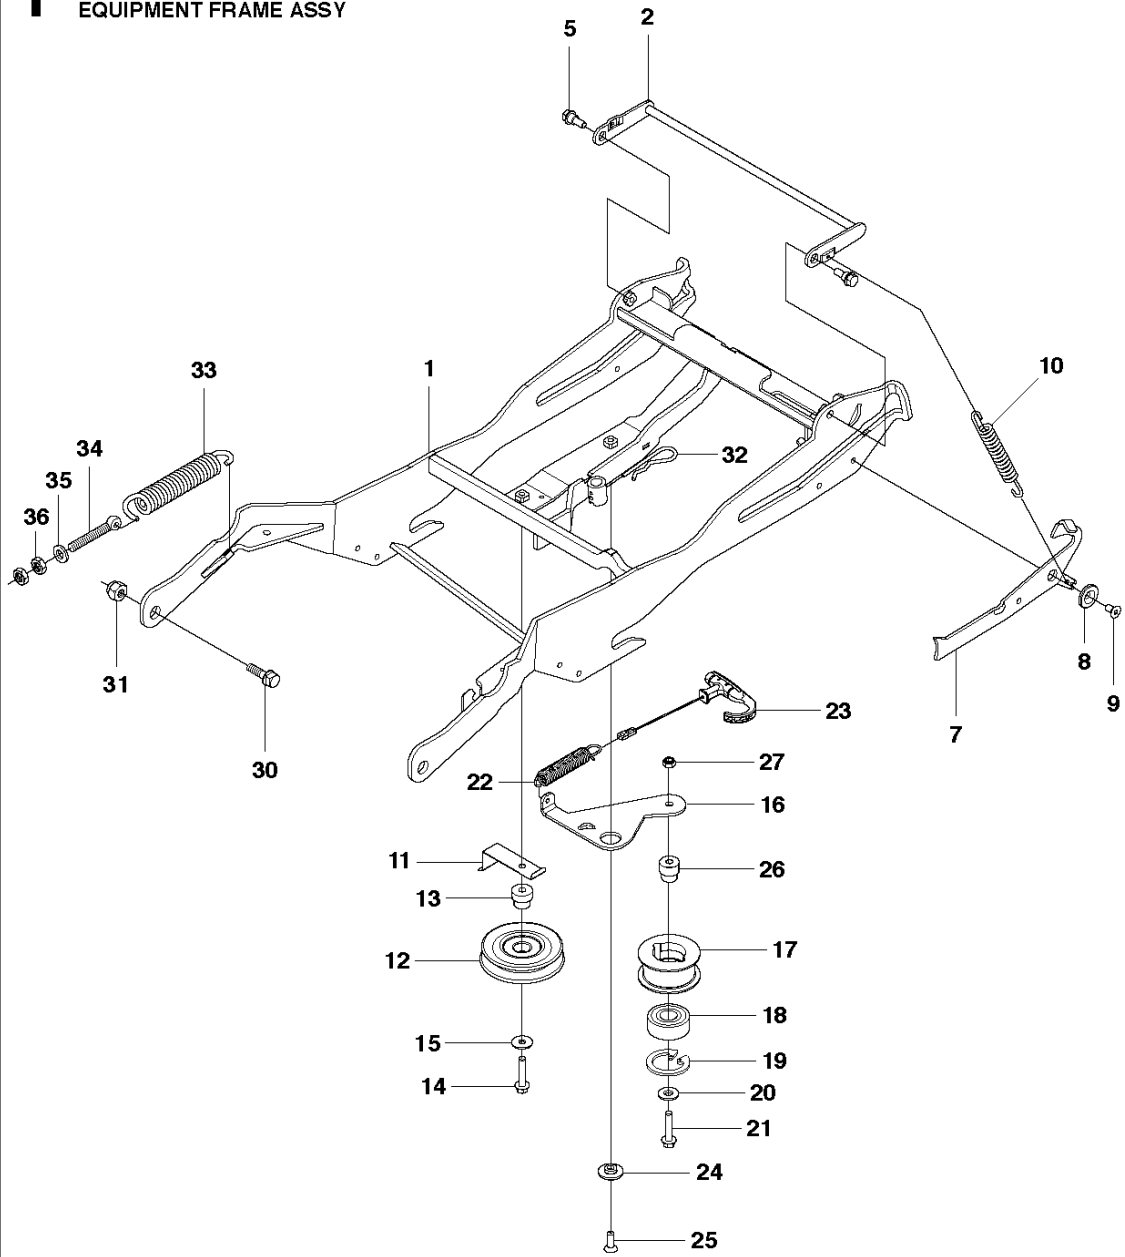

T R316Ts AWD
EQUIPMENT FRAME ASSY

FRAME

R316 Ts AWD, 967291801, 2017

Ref	Part No	Description	Remark	QTY KIT
1	523 06 42-01	EQUIPMENT FRAME		1
2	525 47 59-01	HOOK		1
5	506 59 74-01	SCREW EHHFM		2
7	523 11 66-02	LEVER		1
8	506 91 87-01	WASHER		1
9	725 64 48-01	SCREW IHCSFM		1
10	506 53 56-03	DRAW SPRING		1
11	525 48 67-01	BELT GUIDE		1
12	506 97 48-01	PULLEY		1
13	506 82 68-02	BUSHING		1
14	725 24 59-51	SCREW EHHM		1
15	734 11 64-41	WASHER		1
16	577 22 87-01	SHEET		1
17	505 15 39-01	BELT TENSIONER WHEEL ASSY		1
18	738 21 04-04	BALL BEARING		1
19	735 31 38-10	CIRCLIP		1
20	734 11 64-41	WASHER		1
21	725 24 59-51	SCREW EHHM		1
22	504 62 24-01	SPRING		1
23	504 62 21-02	HANDLE ASSY		1
24	505 45 17-01	WASHER		1
25	725 64 53-01	SCREW IHCSFM		1
26	535 48 48-01	BUSHING		1
27	732 21 18-01	LOCK NUT		1
30	506 89 58-01	COLLAR SCREW		2
31	732 25 22-01	HEXAGON LOCKING NUT		2
32	506 96 66-01	HAIR PIN COTTER		1
33	506 83 76-01	SPRING		2
34	506 83 77-01	RING BOLT		2
35	734 11 72-01	WASHER		2
36	731 23 20-51	HEXAGON NUT		4