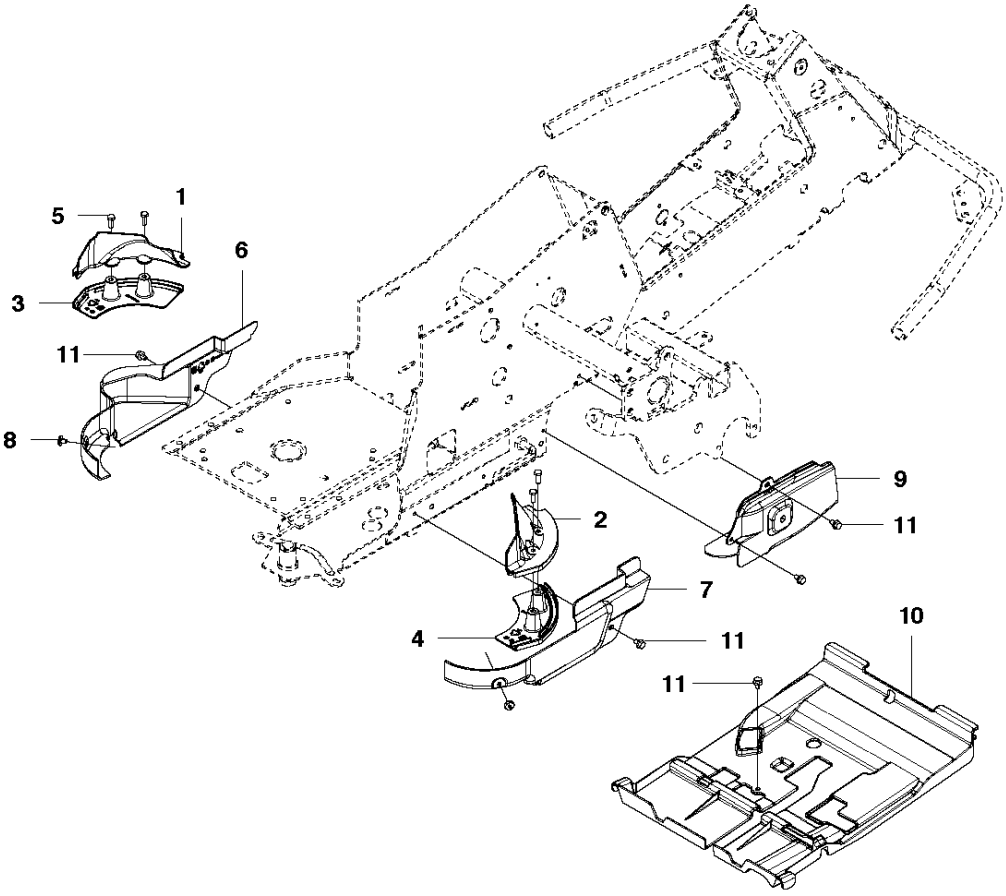

COVER - 3

COVER

R316 Ts AWD, 967291801, 2017

Ref	Part No	Description	Remark	QTY KIT
1	510 22 25-01	BELT COVER		1
2	510 22 25-02	BELT COVER		1
3	510 22 27-01	BELT COVER		1
4	510 22 27-02	BELT COVER		1
5	725 23 68-61	SCREW EHHFT		4
6	510 22 23-03	BELT COVER		1
7	510 22 24-01	BELT COVER		1
8	522 55 73-01	SCREW		2
9	516 01 88-01	BELT COVER		1
10	525 56 33-03	BELT COVER		1
11	725 23 64-61	SCREW EHHFT		5