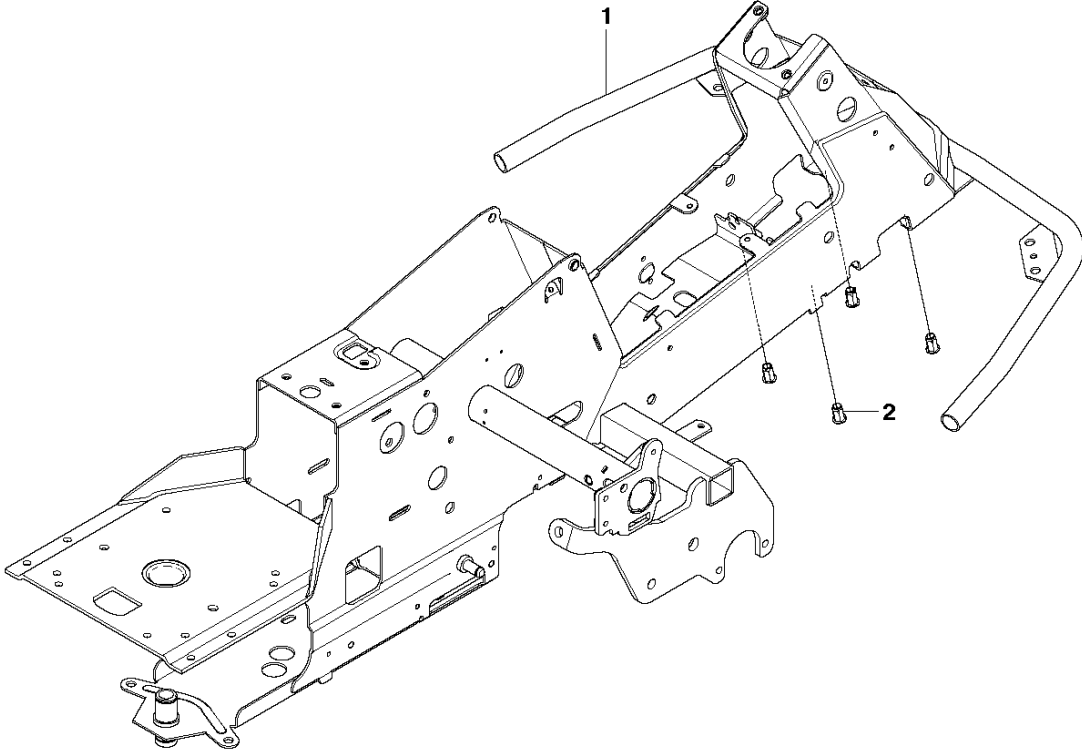

F R316Ts AWD
CHASSIS

Ref	Part No	Description	Remark	QTY KIT
1	577 93 91-01	CHASSIS		1
2	506 91 62-01	BLIND RIVET NUT		4