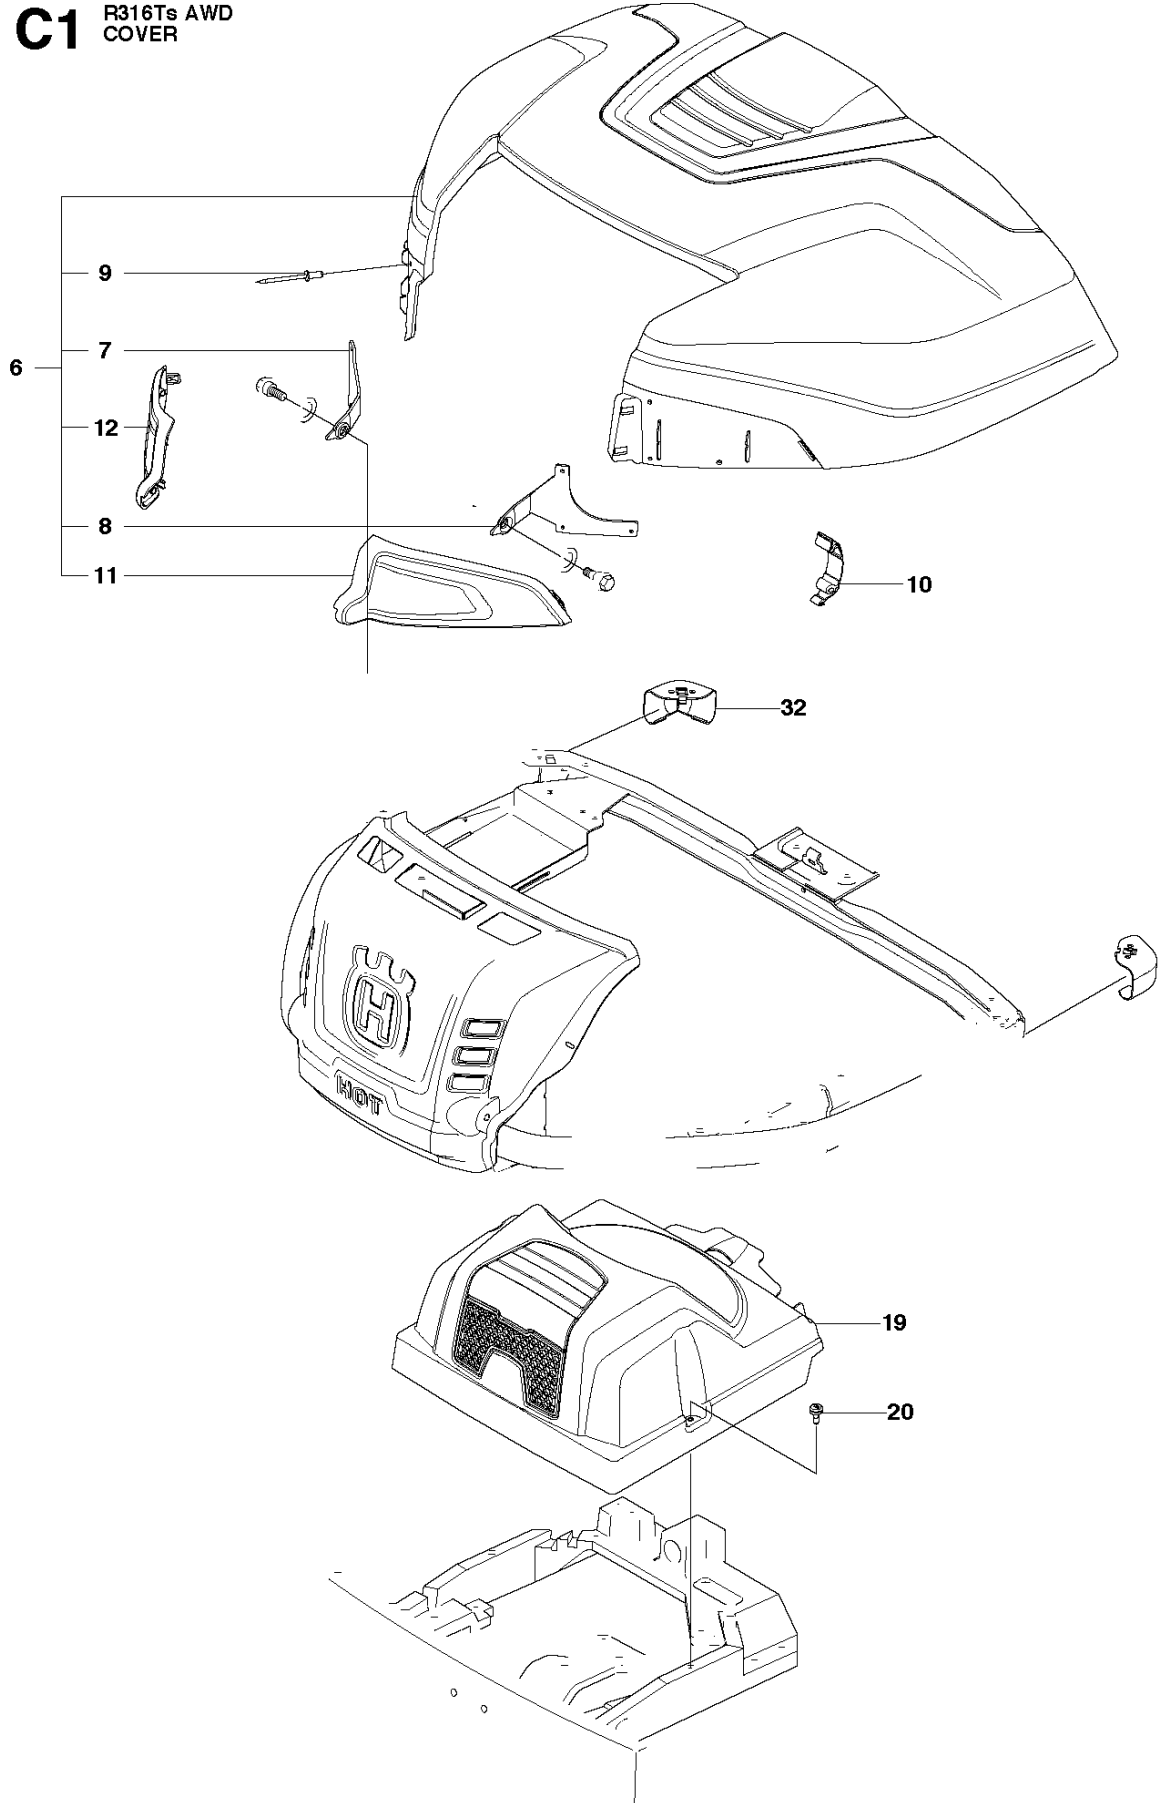

C1 R316Ts AWD
COVER

COVER

R316 Ts AWD, 967291801, 2017

Ref	Part No	Description	Remark	QTY	KIT
6	577 61 47-02	ENGINE HOOD ASSY		1	
7	578 11 37-01	HINGE		1	6
8	578 11 37-02	HINGE		1	6
9	722 79 54-02	RIVET		6	6
10	503 89 47-03	SNAP		1	
11	577 61 26-02	COVER		1	6
12	577 61 26-01	COVER		1	6
19	578 26 13-04	TRANSMISSION COVER		1	
20	574 85 62-01	SCREW		2	
32	577 90 33-01	PLUG		2