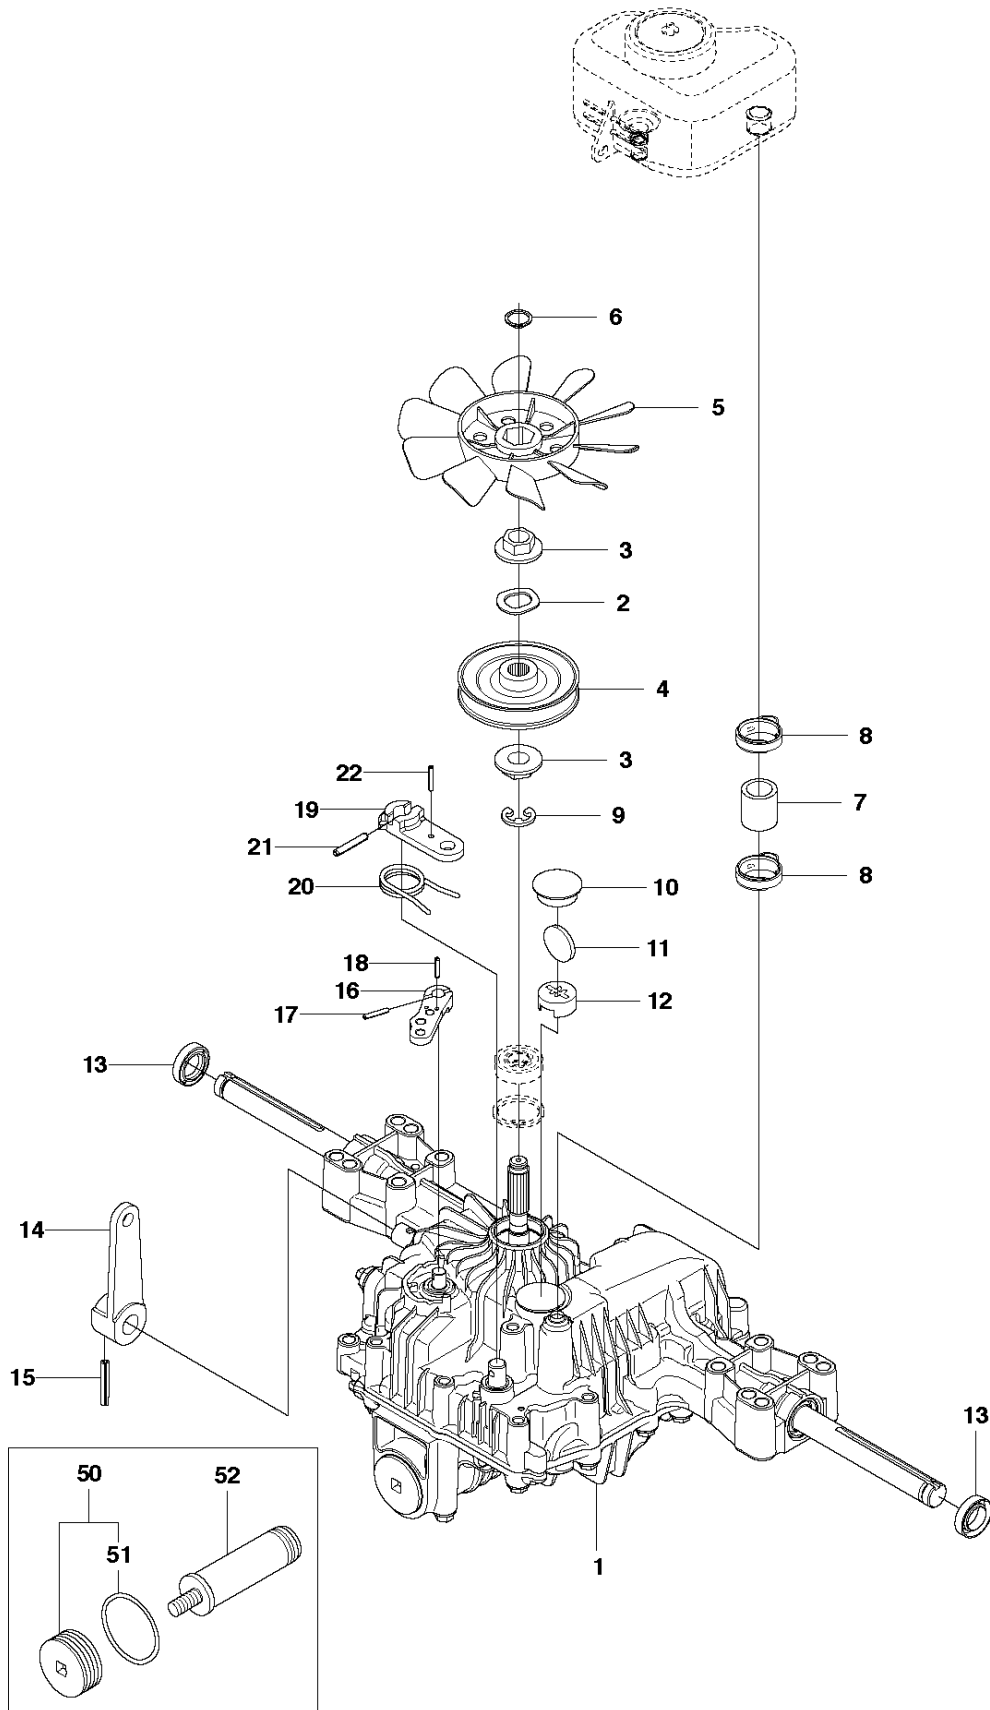

K574

TRANSMISSION

R316 Ts AWD, 967291801, 2017

Ref	Part No	Description	Remark	QTY	KIT
1	502 63 32-01	TRANSMISSION		1	
2	506 98 65-01	SPRING WASHER		1	
3	506 98 66-01	DISTANCE		2	
4	502 45 19-01	PULLEY		1	
5	506 98 68-01	FAN		1	
6	735 31 15-00	CIRCLIP		1	
7	502 45 16-01	TUBE		1	
8	506 98 70-01	HOSE CLAMP		2	
9	535 40 28-07	CLIP		1	1
10	535 40 28-32	PLUG		1	1
11	535 40 28-29	MAGNET		1	1
12	502 45 20-01	MAGNET HOLDER		1	1
13	535 40 28-37	SEALING		2	1
14	502 45 32-01	CONTROL LEVER		1	1
15	535 40 28-09	PIN RETAINING SCREW		1	1
16	535 40 28-17	LEVER		1	1
17	535 40 28-16	PIN RETAINING SCREW		1	1
18	535 40 28-33	PIN RETAINING SCREW		1	1
19	535 40 28-38	LEVER		1	1
20	535 40 28-39	RETURN SPRING		1	1
21	535 40 28-40	PIN RETAINING SCREW		1	1
22	535 40 28-41	PIN RETAINING SCREW		1	1
50	574 51 51-01	KIT		1	
51	574 51 52-01	O-RING		1	50
52	535 40 28-19	FILTER		1