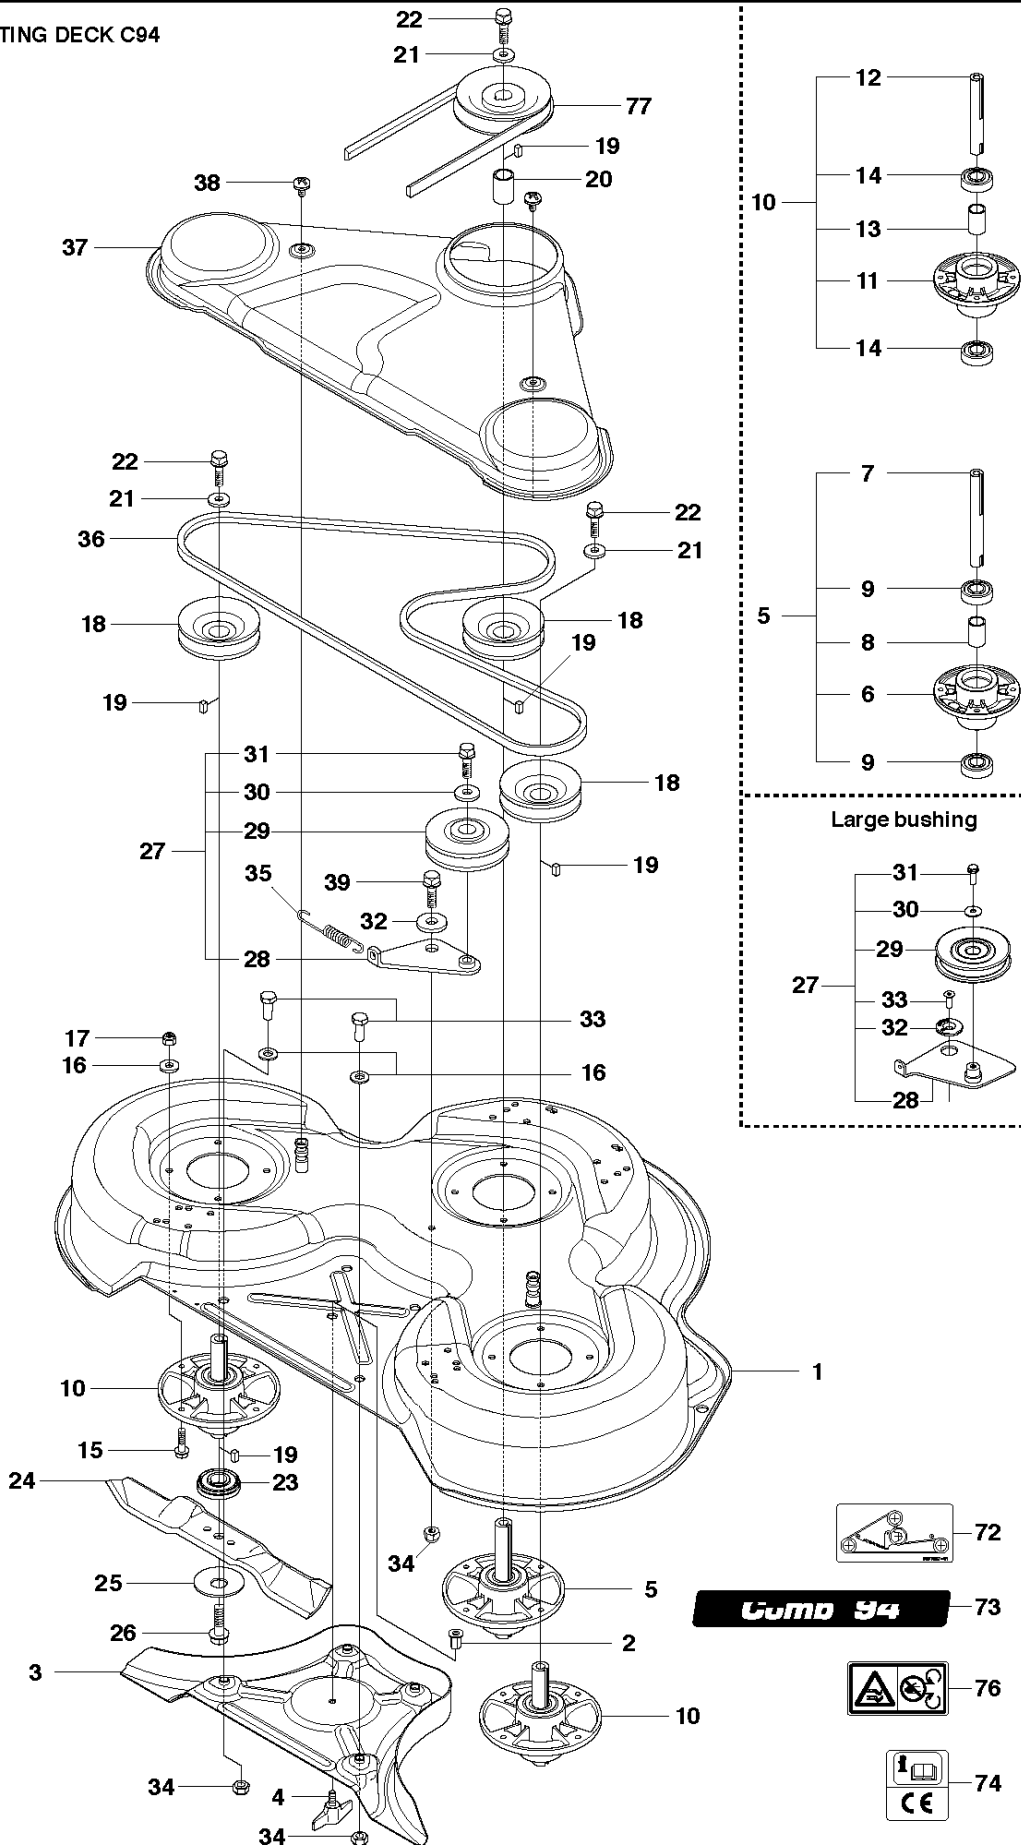

A2 CUTTING DECK C94

Gumbo 94

94CM CUTTING DECK

R316 Ts AWD, 967291801, 2017

Ref	Part No	Description	Remark	QTY	KIT
1	544 06 57-06	CUTTING DECK		1	
2	506 91 62-01	BLIND RIVET NUT		1	
3	544 06 58-01	PLUG		1	
4	544 06 61-01	KNOB		1	
5	576 38 41-01	BLADE HOUSING ASSY		1	
6	576 38 42-01	BEARING HOUSING		1	5
7	576 38 43-01	SHAFT		1	5
8	576 38 44-01	SPACING SLEEVE		1	5
9	738 23 04-34	BALL BEARING		2	5
10	576 38 41-02	BLADE HOUSING ASSY		2	
11	576 38 42-01	BEARING HOUSING		1	10
12	576 38 43-02	SHAFT		1	10
13	576 38 44-01	SPACING SLEEVE		1	10
14	738 23 04-34	BALL BEARING		2	10
15	535 42 38-01	SCREW RSQM		12	
16	734 11 64-01	WASHER		14	
17	732 21 18-01	LOCK NUT		12	
18	506 92 21-01	PULLEY		3	
19	506 53 35-01	PARALLEL KEY		7	
20	544 06 80-02	SPACING SLEEVE		1	
21	734 11 74-41	WASHER		3	
22	544 11 41-01	SCREW EHHM		3	
23	535 50 42-02	ADAPTER		3	
24	505 54 45-01	RIDE ON BLADE		3	
25	506 79 23-01	KNIFE PLATE		3	
26	544 11 41-01	SCREW EHHM		3	
27	506 54 07-01	BELT TENSIONER ASSY	Small bushing	1	
27	586 96 66-01	BELT TENSIONER ASSY	Large bushing	1	
28	506 51 95-01	SPÄNNARM KPL.	Small bushing	1	27
28	585 35 99-01	ARM	Large bushing	1	27
29	506 53 27-01	PULLEY		1	27
30	734 11 64-41	WASHER		1	27
31	506 55 83-02	SCREW EHHFT	Small bushing	1	27
31	586 32 04-01	SCREW	Large bushing	1	27
32	506 91 87-02	WASHER	Small bushing	1	
32	586 49 67-01	WASHER	Large bushing	1	
33	725 24 51-71	SCREW EHHM		2	
34	732 21 18-01	LOCK NUT		1	
35	506 53 31-01	SPRING		1	
36	505 20 86-01	BELT		1	
37	544 06 63-01	BELT COVER		1	
38	544 40 05-01	SCREW		2	
39	725 24 51-71	SCREW EHHM	Small bushing	1	
39	725 64 53-01	SCREW IHCSFM	Large bushing	1	
72	506 78 97-01	LABEL		1	
73	544 23 81-01	LABEL		2	
74	506 92 90-01	LABEL		1	
76	574 51 00-01	DECAL		2	
77	506 77 86-01	PULLEY		1