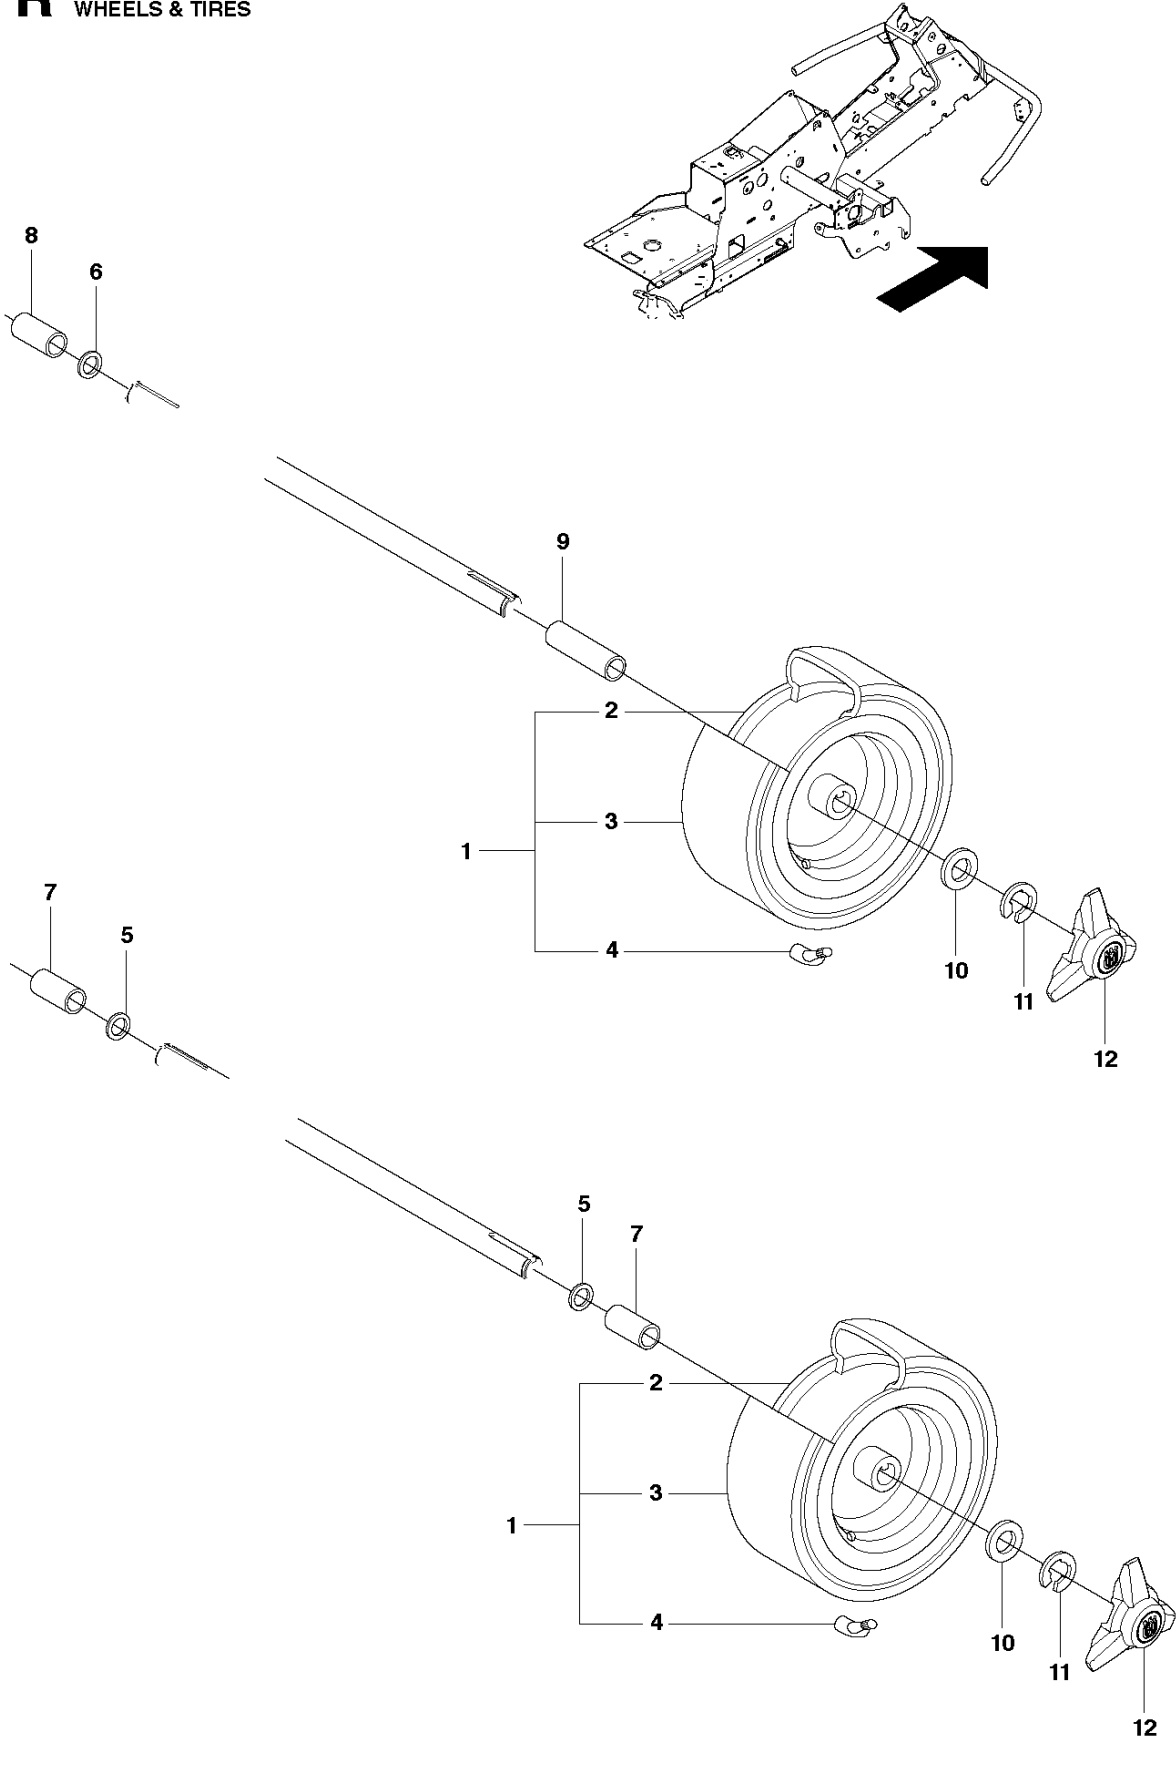

R R316Ts AWD
WHEELS & TIRES

Image name: R316Ts AWD 011621445.K

WHEELS & TIRES

R316 Ts AWD, 967291801, 2017

Ref	Part No	Description	Remark	QTY	KIT
1	523 01 26-02	WHEEL		4	
2	523 03 48-01	RIM		1	1
3	523 03 46-02	TYRE		1	1
4	523 03 47-01	VALVE		1	1
5	506 50 48-03	WASHER		2	
6	506 94 58-01	WASHER		1	
7	506 59 62-03	SPACING SLEEVE		2	
8	544 13 26-01	SLEEVE		1	
9	544 13 26-02	SLEEVE		1	
10	506 50 48-05	WASHER		4	
11	506 89 90-01	E-CLIP		4	
12	544 35 35-01	HUB CAP		4