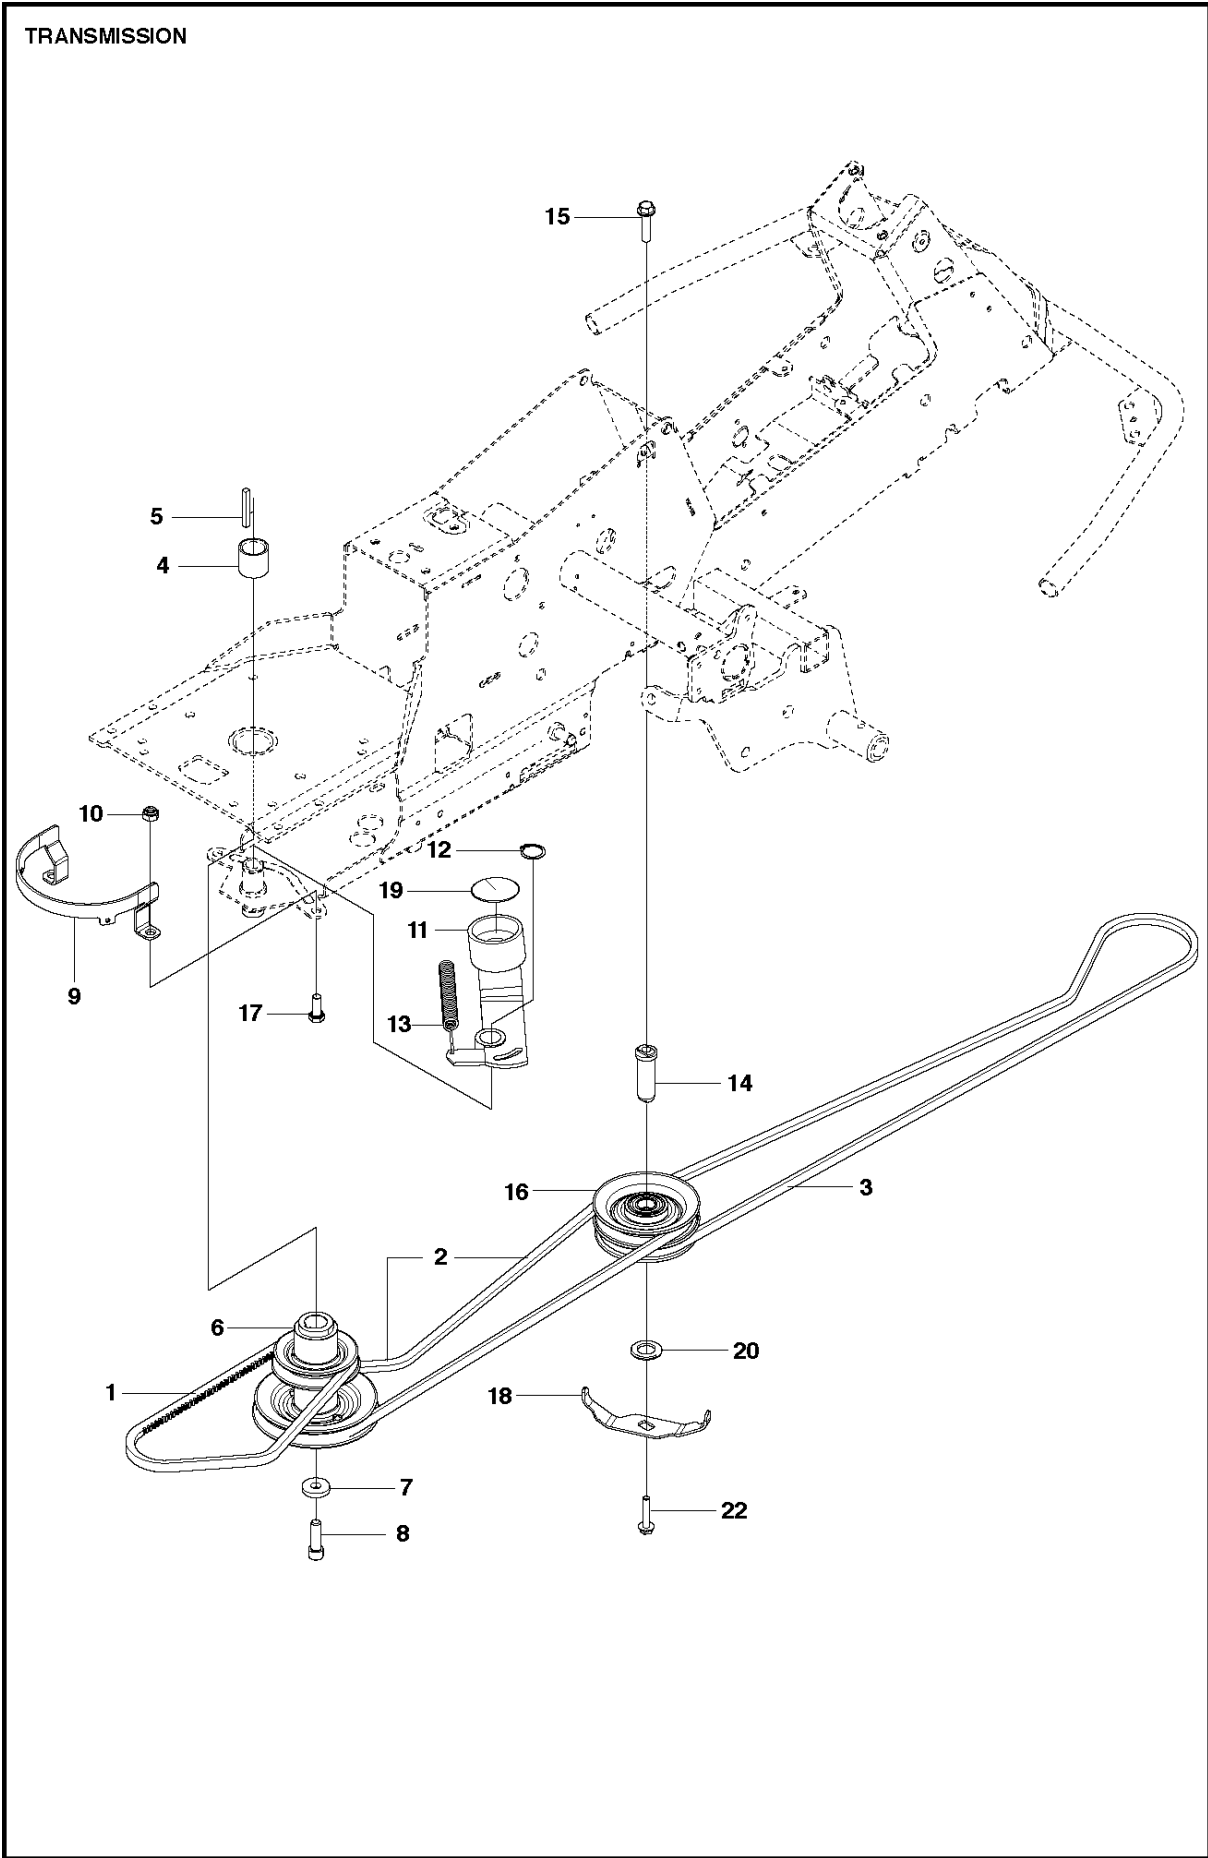

TRANSMISSION

R316 Ts AWD, 967291801, 2017

Ref	Part No	Description	Remark	QTY KIT
1	522 93 03-01	BELT		1
2	544 40 02-01	BELT		1
3	585 03 45-01	BELT		1
4	506 50 92-01	SPACING SLEEVE		1
5	506 55 59-01	WEDGE		1
6	535 48 24-01	PULLEY		1
7	506 59 75-01	WASHER		1
8	506 55 60-02	SCREW UNC		1
9	587 42 52-01	BELT GUIDE		1
10	732 21 20-51	NUT		2
11	535 48 44-01	BELT TENSIONER ASSY		1
12	735 31 26-00	CIRCLIP		1
13	506 66 56-01	SPRING		1
14	581 91 64-01	SHAFT		1
15	506 67 54-02	SCREW EHHFM		1
16	535 48 22-01	MELLANHJUL		1
17	725 24 93-71	SCREW EHHM		2
18	544 40 53-01	BELT GUIDE		1
19	535 48 50-01	SEALING		1
20	586 32 02-01	DISTANCE		1
22	586 32 04-01	SCREW		1