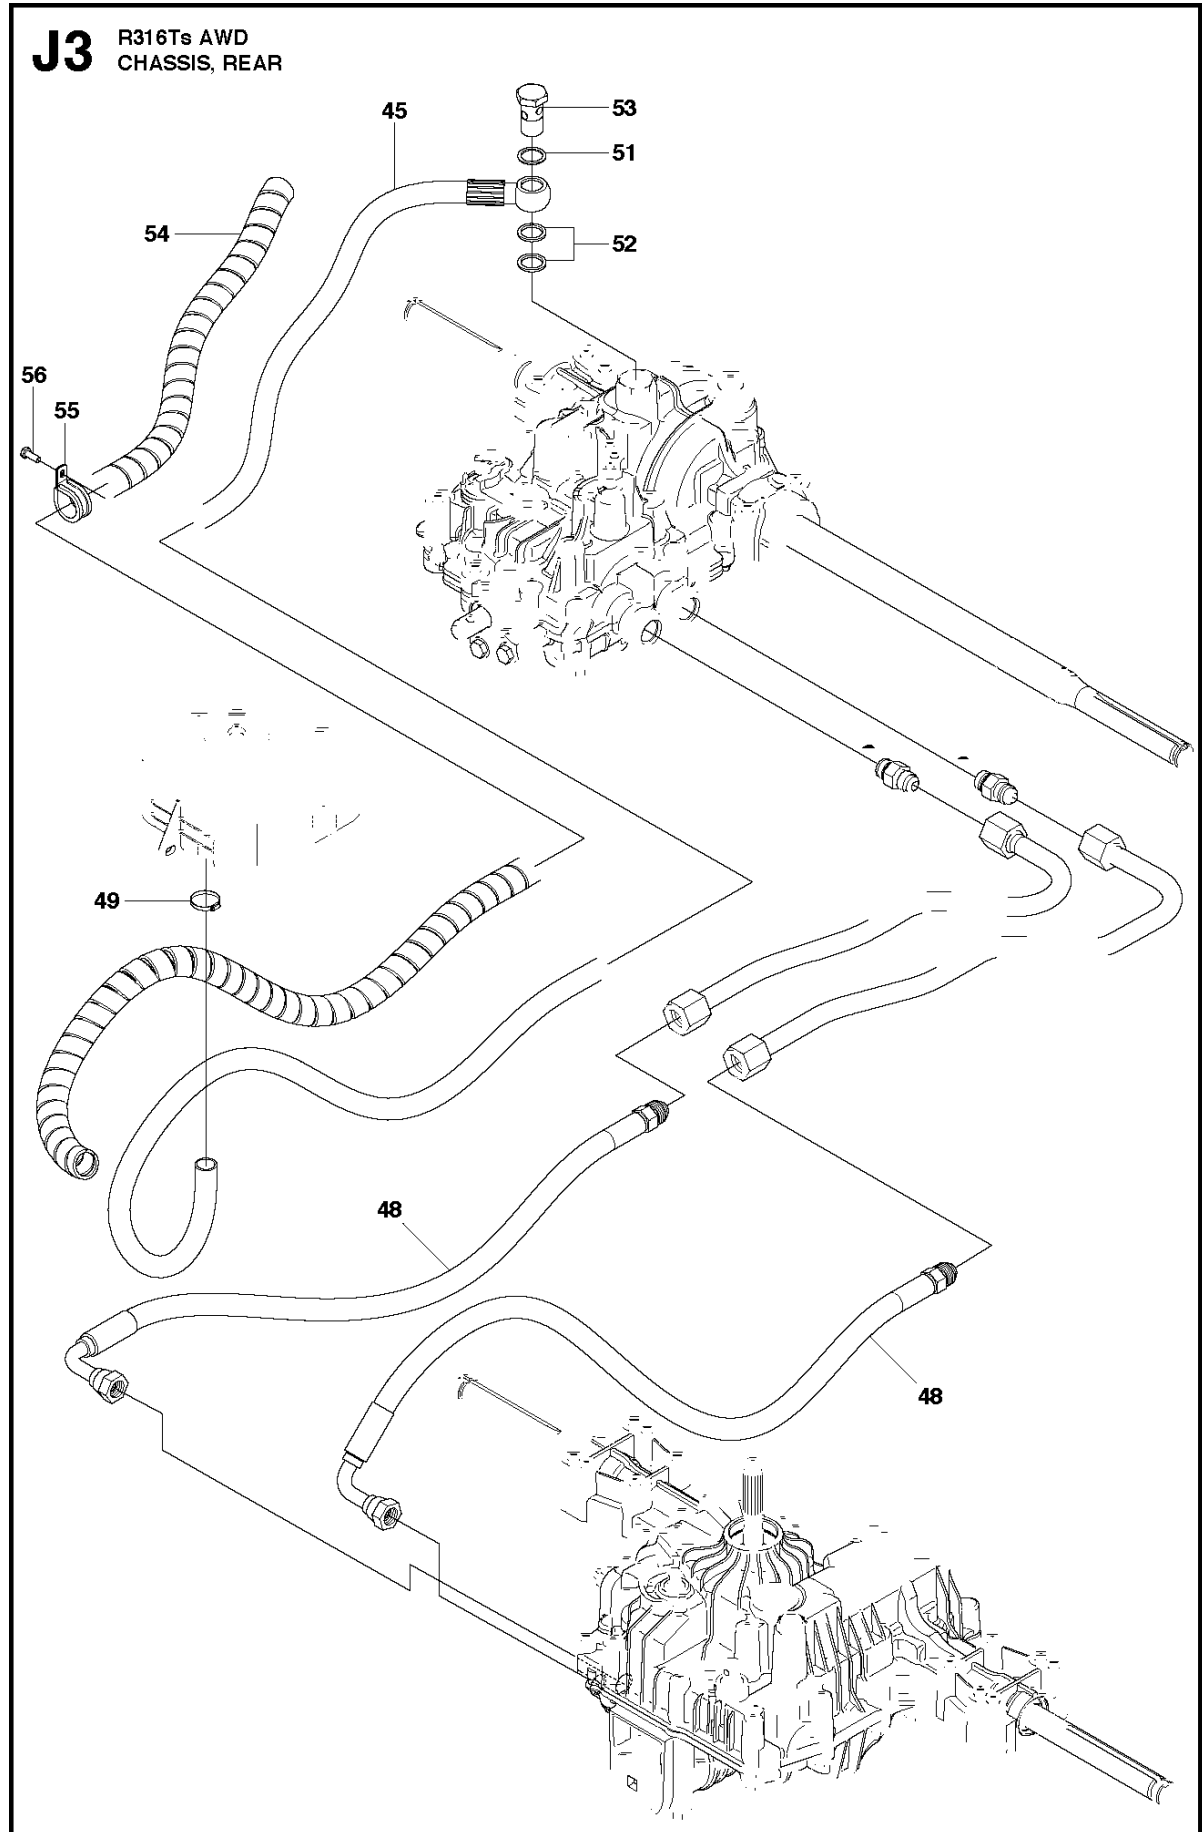

CHASSIS REAR

R316 Ts AWD, 967291801, 2017

Ref	Part No	Description	Remark	QTY KIT
45	578 29 50-03	HYDRAULIC HOSE		1
48	544 45 64-03	HYDRAULIC HOSE		2
49	505 13 11-01	HOSE CLAMP		1
51	544 01 00-01	GASKET		1
52	544 01 00-03	GASKET		2
53	544 02 05-01	PIPE FITTING		1
54	544 02 66-07	HOSE GUARD		1
55	574 53 12-01	HOSE CLAMP		1
56	725 23 68-61	SCREW EHHFT		1