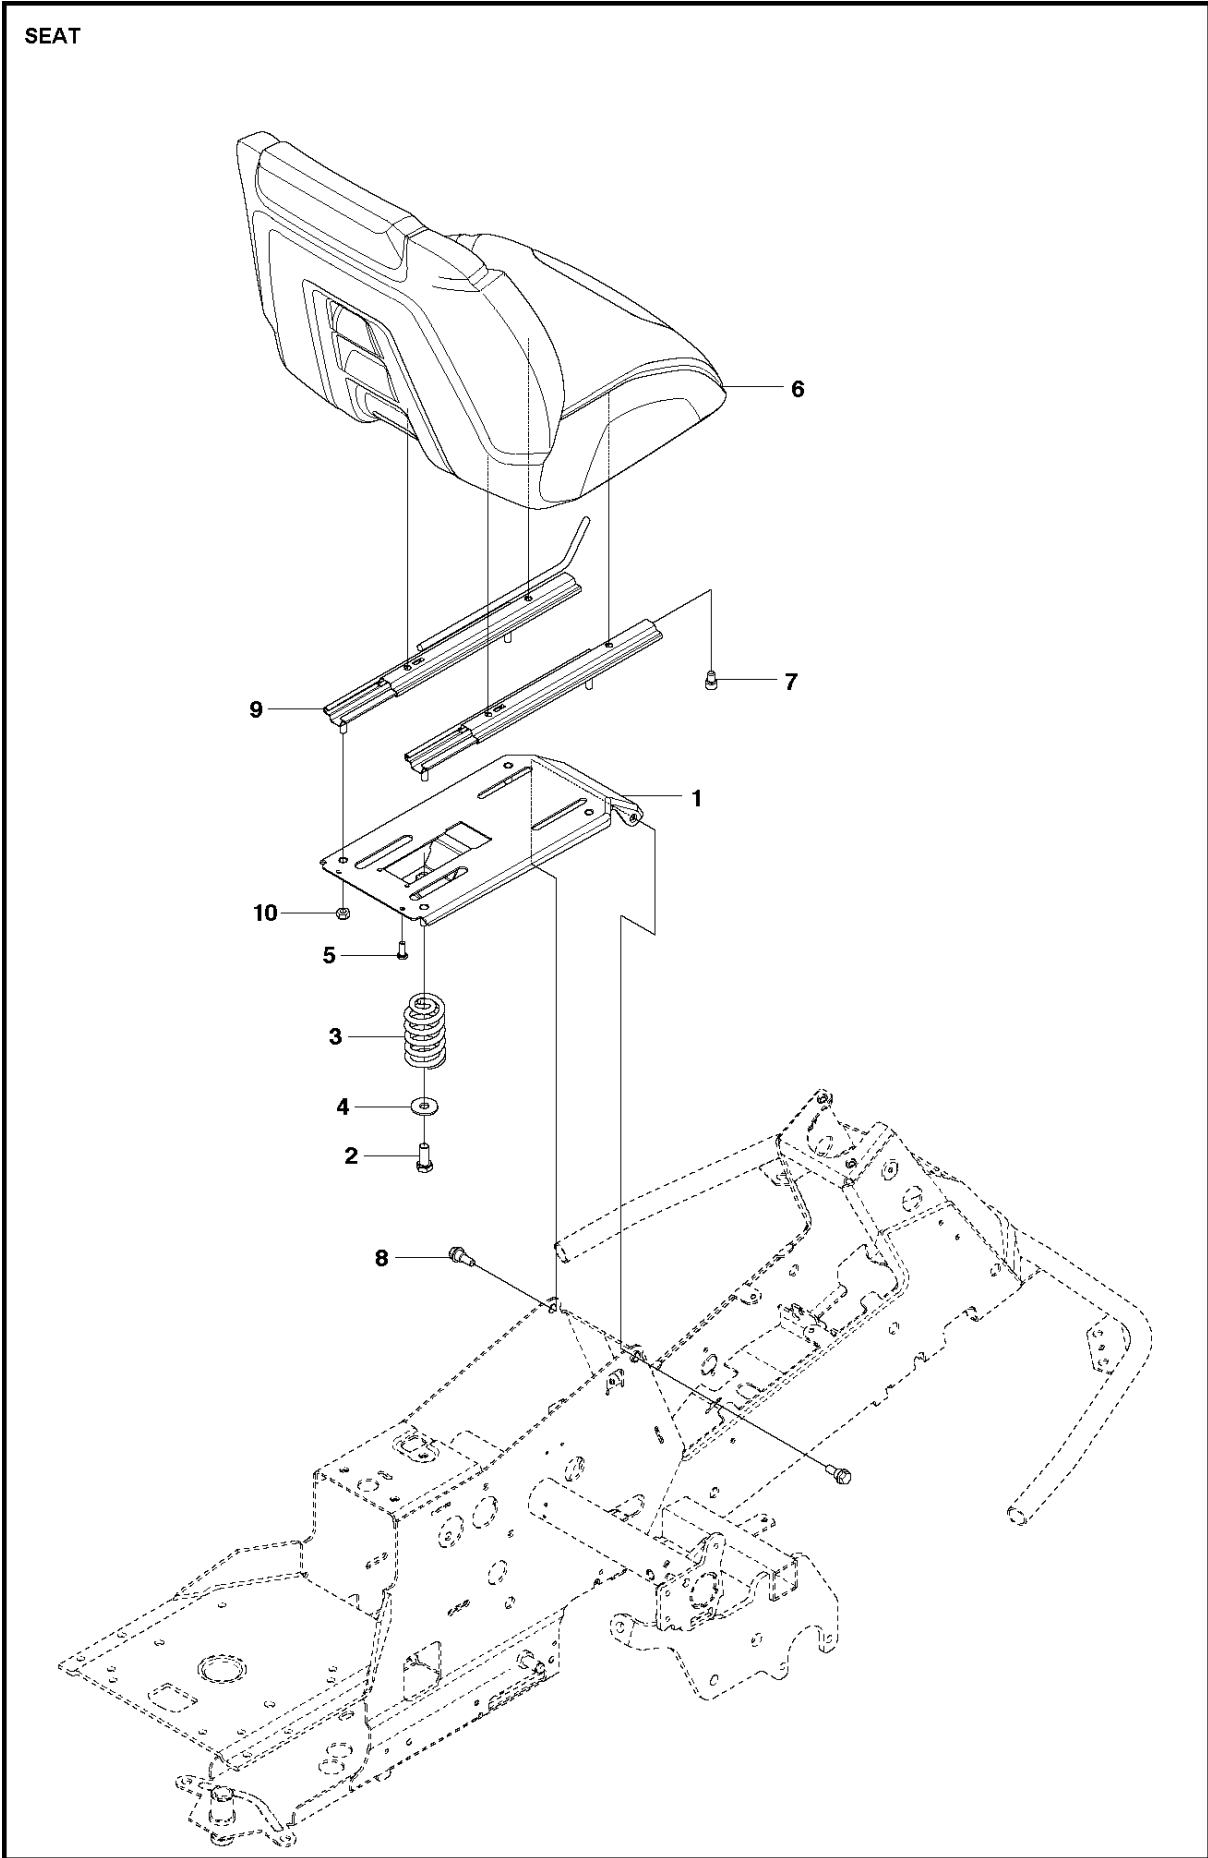

SEAT

R316 Ts AWD, 967291801, 2017

Ref	Part No	Description	Remark	QTY KIT
1	587 15 27-01	SEAT BRACKET		1
2	725 24 93-71	SCREW EHHM		1
3	506 91 53-01	COMPRESSION SPRING		1
4	734 11 74-41	WASHER		1
5	725 23 68-61	SCREW EHHFT		1
6	587 39 30-01	SEAT		1
7	725 54 47-01	SCREW IHSCM		4
8	506 59 74-01	SCREW EHHFM		2
9	587 29 04-01	SEAT ADJUSTER		2
10	732 21 18-01	LOCK NUT		4