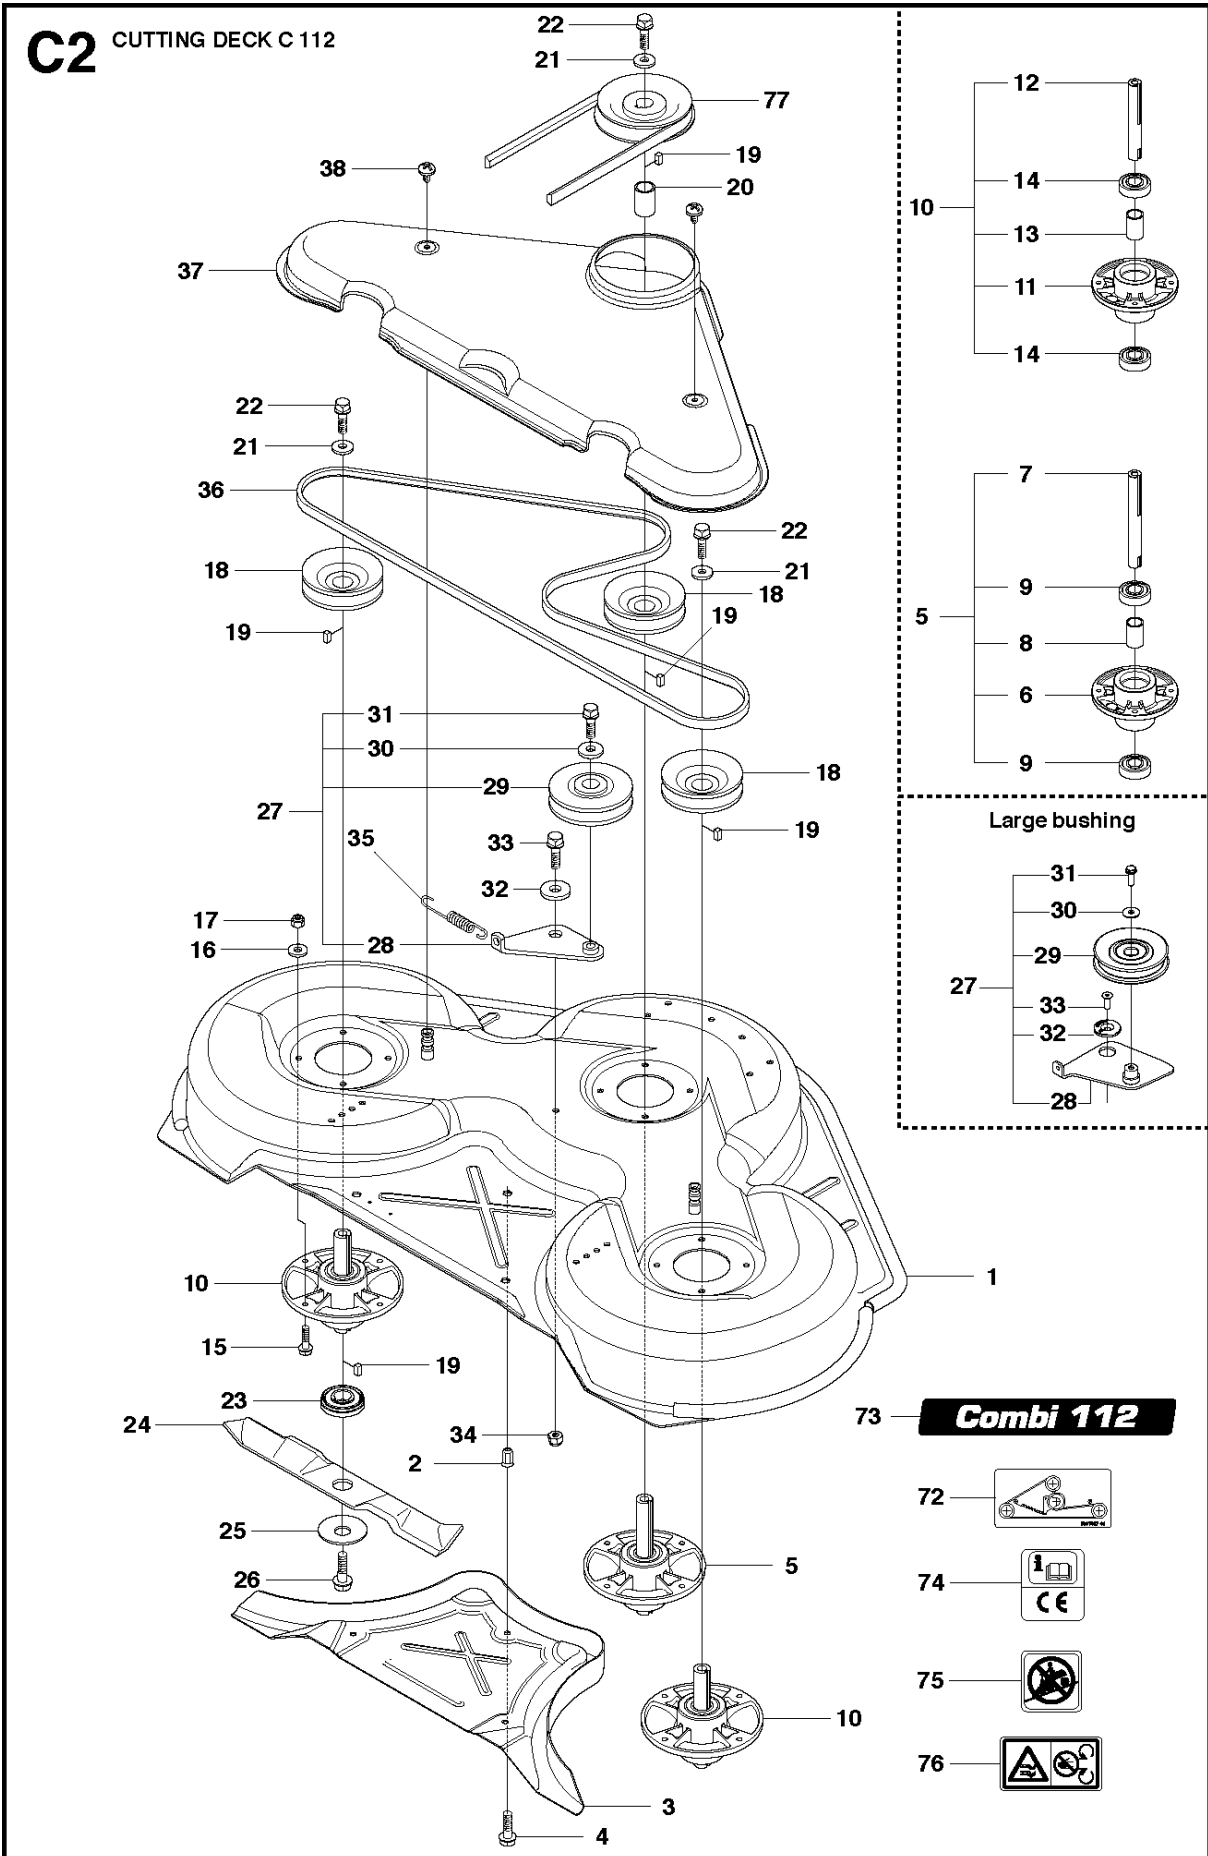

Ref	Part No	Description	Remark	QTY	KIT
1	574 20 95-01	CUTTING DECK		1	
2	506 91 62-01	BLIND RIVET NUT		3	
3	544 44 93-01	PLUG		1	
4	506 57 01-04	SCREW EHHFM		3	
5	576 38 41-01	BLADE HOUSING ASSY		1	
6	576 38 42-01	BEARING HOUSING		1	5
7	576 38 43-01	SHAFT		1	5
8	576 38 44-01	SPACING SLEEVE		1	5
9	738 23 04-34	BALL BEARING		2	5
10	576 38 41-02	BLADE HOUSING ASSY		2	
11	576 38 42-01	BEARING HOUSING		1	10
12	576 38 43-02	SHAFT		1	10
13	576 38 44-01	SPACING SLEEVE		1	10
14	738 23 04-34	BALL BEARING		2	10
15	535 42 38-01	SCREW RSQM		12	
16	734 11 64-01	WASHER		12	
17	732 21 18-01	LOCK NUT		12	
18	506 92 21-01	PULLEY		3	
19	506 53 35-01	PARALLEL KEY		7	
20	544 06 80-02	SPACING SLEEVE		1	
21	734 11 74-41	WASHER		3	
22	544 11 41-01	SCREW EHHM		3	
23	535 50 42-02	ADAPTER		3	
24	544 10 28-10	RIDE ON BLADE		3	
25	506 79 23-01	KNIFE PLATE		3	
26	544 11 41-01	SCREW EHHM		3	
27	506 54 07-01	BELT TENSIONER ASSY	Small bushing	1	
27	586 96 66-01	BELT TENSIONER ASSY	Large bushing	1	
28	585 35 99-01	ARM	Small bushing	1	27
28	585 35 99-01	ARM	Large bushing	1	27
29	506 53 27-01	PULLEY		1	27
30	734 11 64-41	WASHER		1	27
31	586 32 04-01	SCREW	Small bushing	1	27
31	586 32 04-01	SCREW	Large bushing	1	27
32	506 91 87-02	WASHER	Small bushing	1	
32	586 49 67-01	WASHER	Large bushing	1	
33	725 24 51-71	SCREW EHHM	Small bushing	1	
33	725 64 53-01	SCREW IHCSFM	Large bushing	1	
34	732 21 18-01	LOCK NUT		1	
35	506 53 31-01	SPRING		1	
36	535 41 19-01	BELT		1	
37	544 09 62-01	BELT COVER		1	
38	544 40 05-01	SCREW		2	
72	506 78 97-01	LABEL		1	
73	544 23 81-05	LABEL		2	
74	506 92 90-01	LABEL		1	
75	535 43 74-01	LABEL WARNING		1	
76	574 51 00-01	DECAL		2	
77	506 77 86-01	PULLEY		1