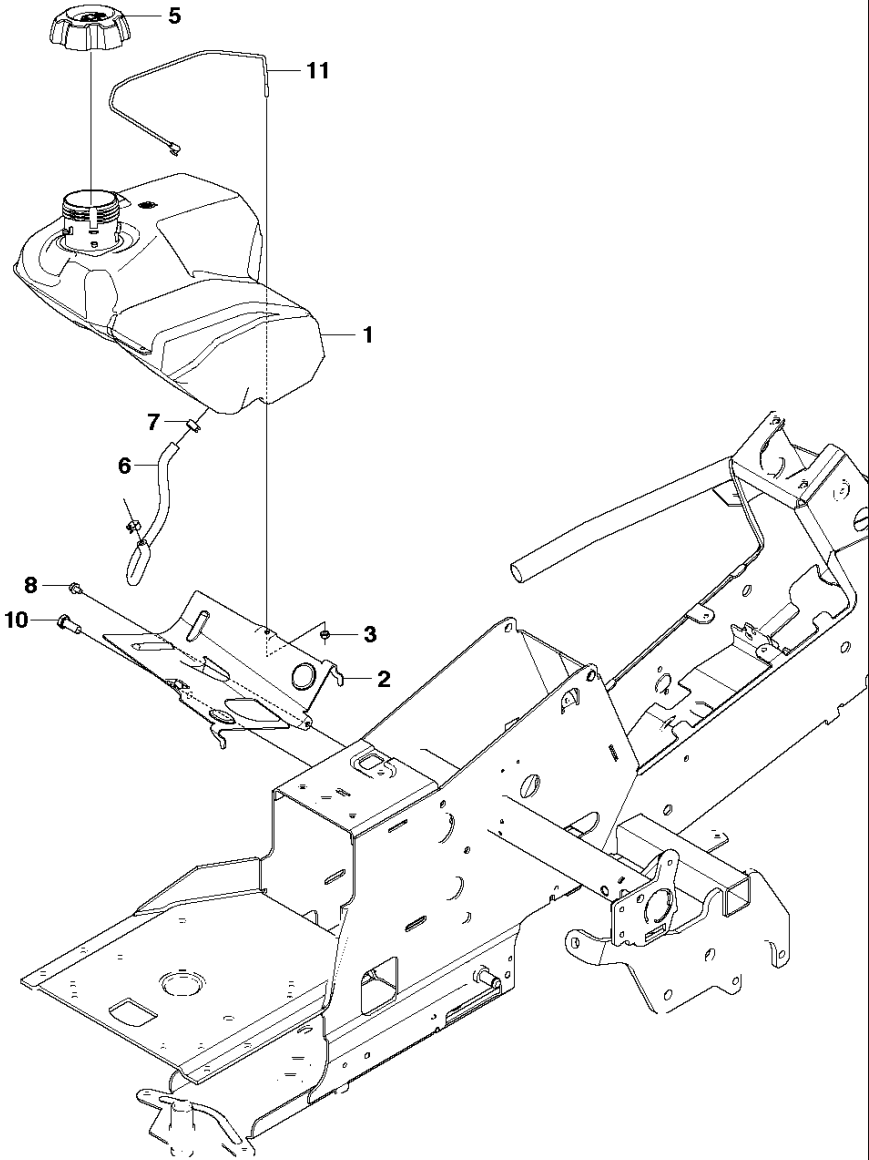

B R316Ts AWD
FUEL SYSTEM

FUEL SYSTEM

R316 Ts AWD, 967291801, 2017

Ref	Part No	Description	Remark	QTY KIT
1	577 91 50-01	FUEL TANK		1
2	578 05 38-01	BRACKET		1
3	732 21 16-01	NUT		1
5	532 43 96-45	HUB CAP		1
6	504 80 00-10	FUEL HOSE		1
7	535 46 97-01	HOSE BRACE		2
8	725 23 64-61	SCREW EHHFT		1
10	725 24 93-71	SCREW EHHM		1
11	578 26 15-01	WIRE		1