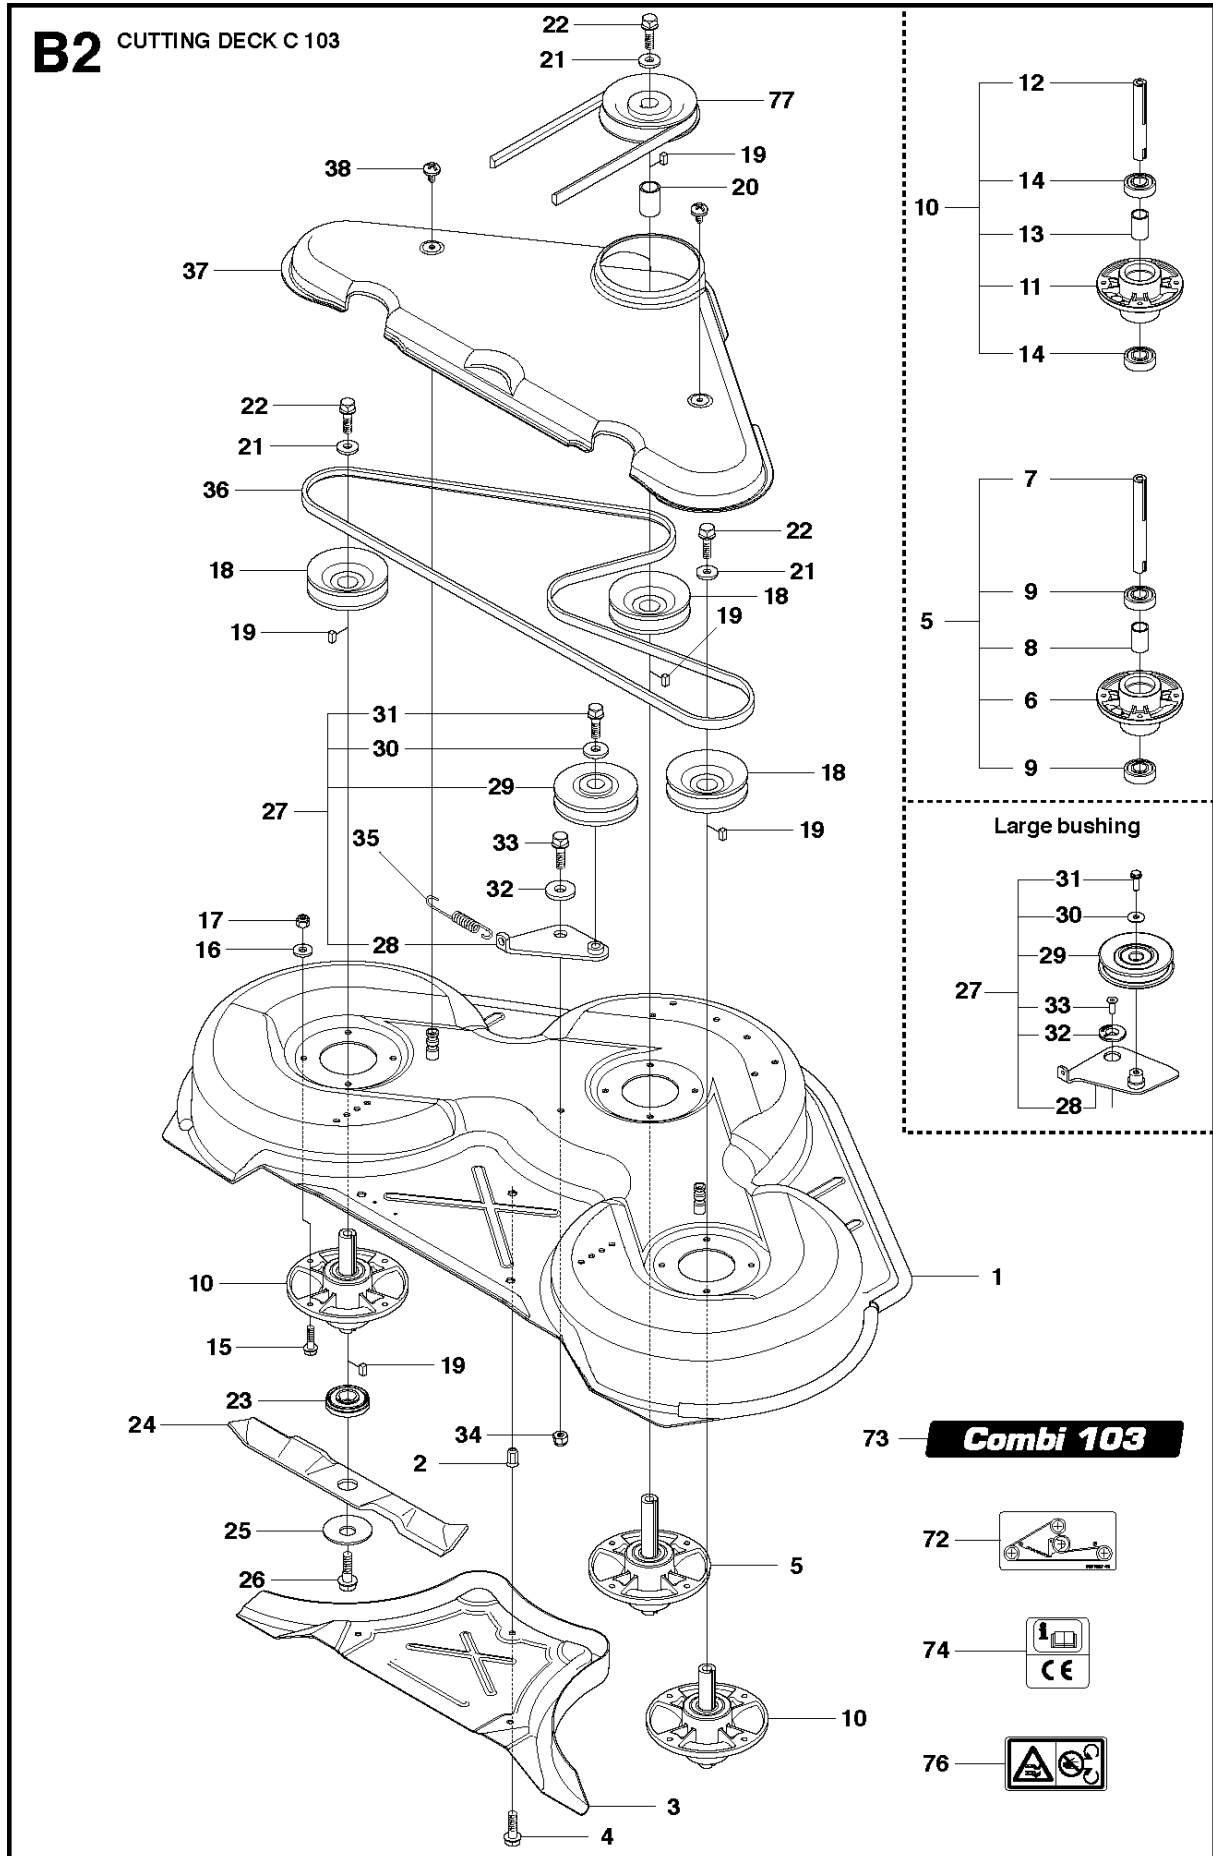

B2 CUTTING DECK C 103

103CM CUTTING DECK

R316 Ts AWD, 967291801, 2017

Ref	Part No	Description	Remark	QTY	KIT
1	574 21 08-01	CUTTING DECK		1	
2	506 91 62-01	BLIND RIVET NUT		3	
3	544 44 92-01	PLUG		1	
4	506 57 01-04	SCREW EHHFM		3	
5	576 38 41-01	BLADE HOUSING ASSY		2	
6	576 38 42-01	BEARING HOUSING		1	5
7	576 38 43-01	SHAFT		1	5
8	576 38 44-01	SPACING SLEEVE		1	5
9	738 23 04-34	BALL BEARING		2	5
10	576 38 41-02	BLADE HOUSING ASSY		1	
11	576 38 42-01	BEARING HOUSING		1	10
12	576 38 43-02	SHAFT		1	10
13	576 38 44-01	SPACING SLEEVE		1	10
14	738 23 04-34	BALL BEARING		2	10
15	535 42 38-01	SCREW RSQM		12	
16	734 11 64-01	WASHER		14	
17	732 21 18-01	LOCK NUT		12	
18	506 92 21-01	PULLEY		3	
19	506 53 35-01	PARALLEL KEY		7	
20	544 06 80-02	SPACING SLEEVE		1	
21	734 11 74-41	WASHER		3	
22	544 11 41-01	SCREW EHHM		3	
23	535 50 42-02	ADAPTER		3	
24	504 18 82-01	RIDE ON BLADE		3	
25	506 79 23-01	KNIFE PLATE		3	
26	544 11 41-01	SCREW EHHM		3	
27	506 54 07-01	BELT TENSIONER ASSY	Small bushing	1	
27	586 96 66-01	BELT TENSIONER ASSY	Large bushing	1	
28	506 51 95-01	SPÄNNARM KPL.	Small bushing	1	27
28	585 35 99-01	ARM	Large bushing	1	27
29	506 53 27-01	PULLEY		1	27
30	734 11 64-41	WASHER		1	27
31	506 55 83-02	SCREW EHHFT	Small bushing	1	27
31	586 32 04-01	SCREW	Large bushing	1	27
32	506 91 87-02	WASHER	Small bushing	1	
32	586 49 67-01	WASHER	Large bushing	1	
33	725 24 51-71	SCREW EHHM	Small bushing	1	
33	725 64 53-01	SCREW IHCSFM	Large bushing	1	
34	732 21 18-01	LOCK NUT		1	
35	506 53 31-01	SPRING		1	
36	506 76 85-01	BELT		1	
37	544 09 61-01	BELT COVER		1	
38	544 40 05-01	SCREW		2	
72	506 78 97-01	LABEL		1	
73	544 23 81-03	LABEL		2	
74	506 92 90-01	LABEL		1	
76	574 51 00-01	DECAL		2	
77	506 77 86-01	PULLEY		1