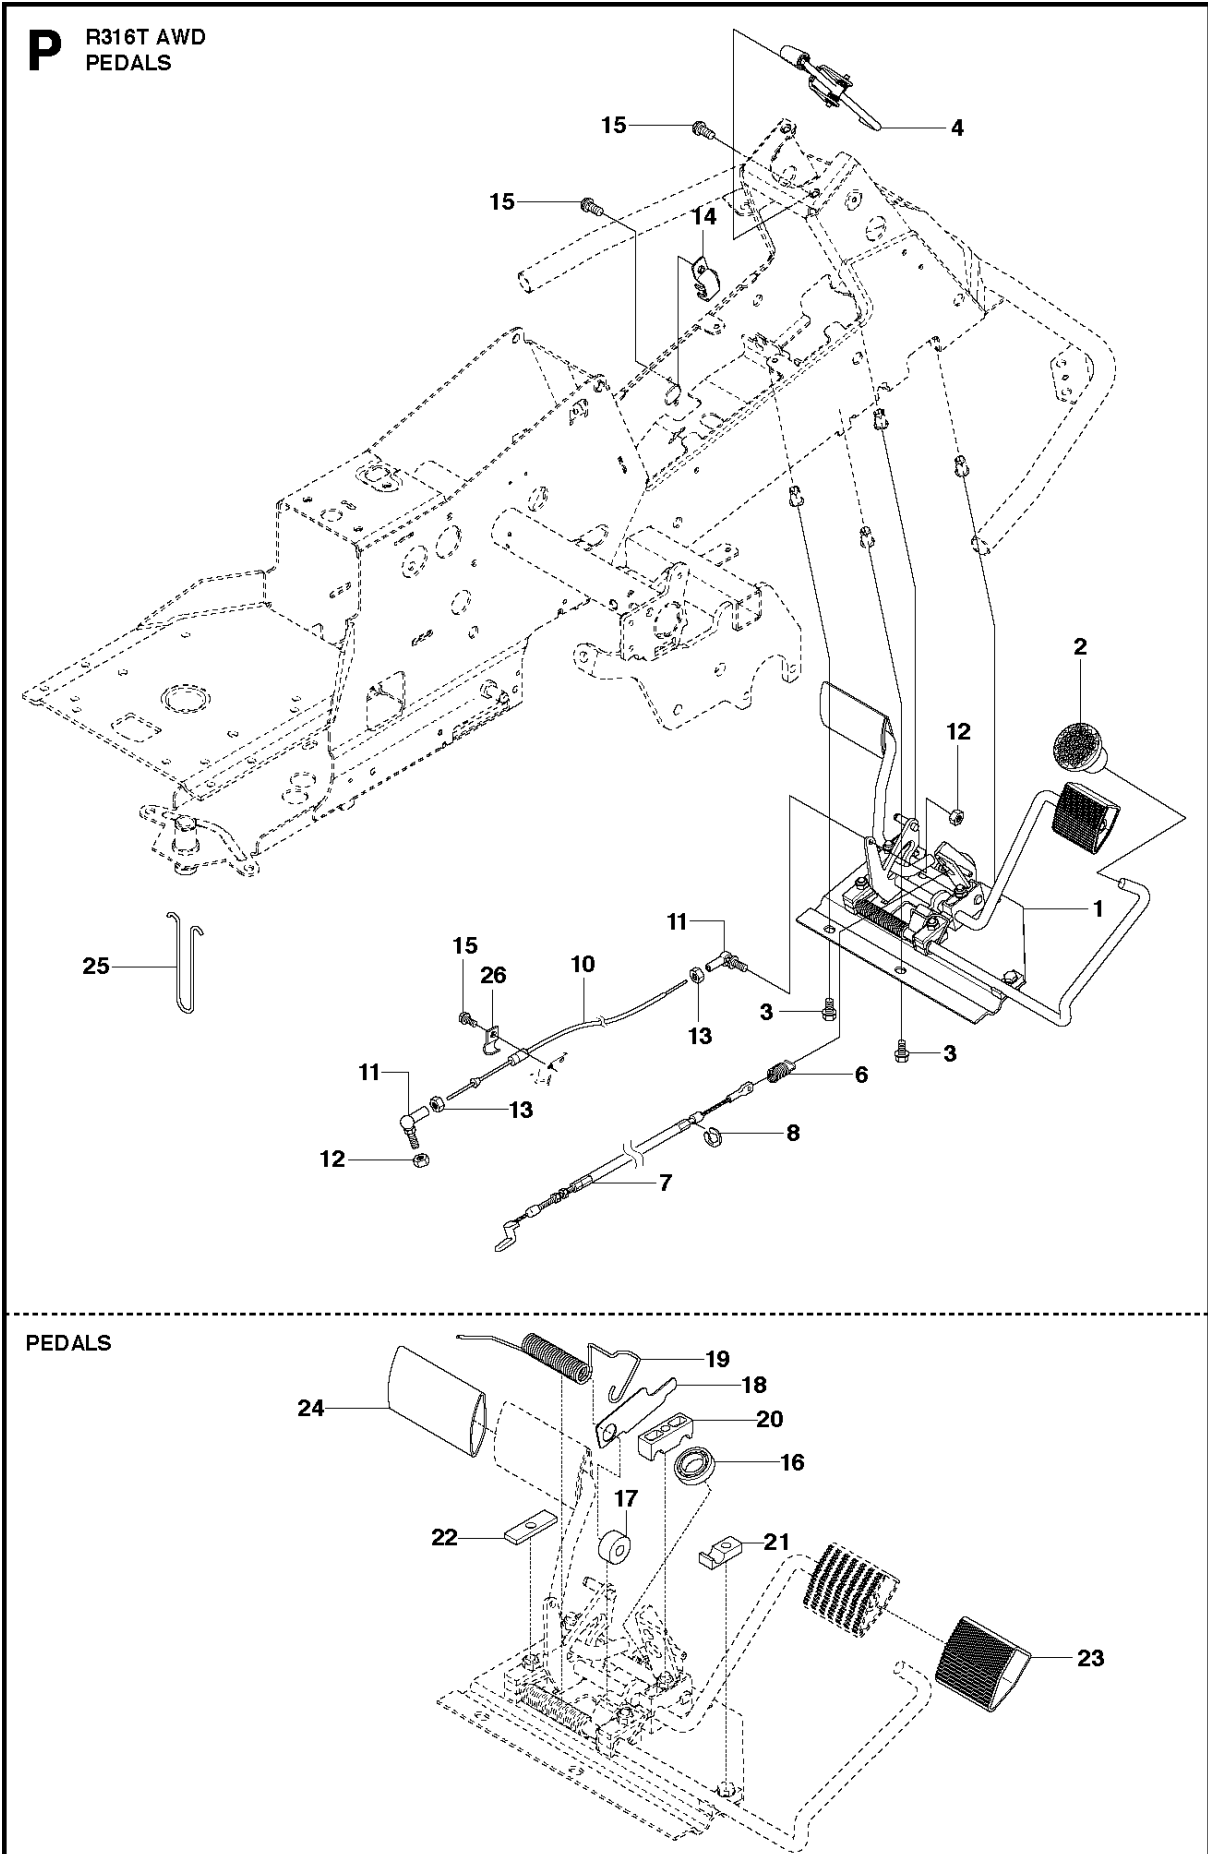

PEDALS

R316 Ts AWD, 967291801, 2017

Ref	Part No	Description	Remark	QTY	KIT
1	544 12 60-01	PEDAL PLATE ASSY		1	
2	535 47 37-01	KNOB		1	
3	506 57 01-04	SCREW EHHFM		4	
4	544 40 31-01	BRAKE LEVER ASSY		1	
6	506 94 63-01	BRAKE SPRING		1	
7	576 71 21-01	BRAKE WIRE		1	
8	735 31 09-20	E-CLIP		1	
10	574 41 12-02	CONTROL CABLE		1	
11	506 55 73-01	VINKELL.AS8 DIN71802		2	
12	732 21 14-01	LOCK NUT		2	
13	731 23 14-01	HEXAGON NUT		2	
14	522 43 08-01	BRACKET		1	
15	725 23 64-61	SCREW EHHFT		4	
16	738 21 02-04	BALL BEARING		1	
17	535 48 02-01	ROLLER		1	1
18	535 48 06-01	PROTECTIVE PLATE		1	1
19	535 48 07-01	SPRING		1	1
20	535 48 08-01	BEARING SUPPORT		4	1
21	535 48 09-01	BEARING SUPPORT		5	1
22	535 48 10-01	REINFORCEMENT PLATE		3	1
23	535 47 88-01	PEDAL RUBBER		1	1
24	535 47 88-02	PEDAL RUBBER		1	1
25	506 57 64-02	CABLE HOLDER		1	1
26	506 56 65-01	CLIP		1