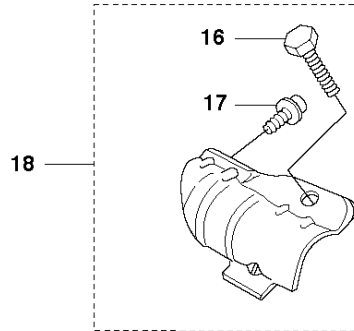

SPARE PARTS LIST

ACCESSORIES AND TOOLS

TRIMMER ATTACHMENT TA1100
(967300801)

A TA1100
ATTACHMENTS

ATTACHMENTS

TRIMMER ATTACHMENT TA1100 (967300801)

Ref	Part No	Description	Remark	QTY	KIT
1	588 54 37-01	TRIMMER GUARD ASSY		1	
2	576 27 56-01	SCREW ITXSCFT		1	1
3	503 79 88-01	BLADE		1	1
4	587 97 21-04	TUBE ASSY		1	
5	735 58 08-10	LOCKWASHER		1	4
6	587 41 46-01	PLUG		1	4
7	503 78 52-02	SUPPORTING BEARING		1	4
8	587 41 17-02	DRIVE SHAFT		1	4
9	583 93 83-01	CLIP		1	4
10	589 29 51-01	LABEL		1	

B TA1100
BEVEL GEAR

BEVEL GEAR

TRIMMER ATTACHMENT TA1100 (967300801)

Ref	Part No	Description	Remark	QTY	KIT
1	537 19 92-02	BEVEL GEAR ASSY		1	
2	503 85 63-01	NUT		1	1
3	537 28 56-01	SUPPORT FLANGE		1	1
4	537 29 26-01	CUP		1	1
5	537 23 49-01	DRIVER ASSY		1	1
6	735 31 28-10	CIRCLIP		1	1
7	503 25 24-01	BALL BEARING		1	1
8	738 21 98-00	BALL BEARING		1	1
9	503 20 15-01	SCREW IHHM		1	1
10	503 20 14-12	SCREW IHSCFMO		1	1
11	503 20 07-25	SCREW IHSCFM		1	1
12	738 21 99-00	BALL BEARING		1	1
13	738 21 99-02	BALL BEARING		1	1
14	735 31 11-00	CIRCLIP		1	1
15	735 31 25-10	CIRCLIP		1	1
16	725 23 70-51	SCREW		1	18
17	503 20 07-12	SCREW IHSCFM		1	18
18	574 30 69-01	CLAMP	Captive screws	1	
20	537 33 37-01	GEAR HOUSING		1	1