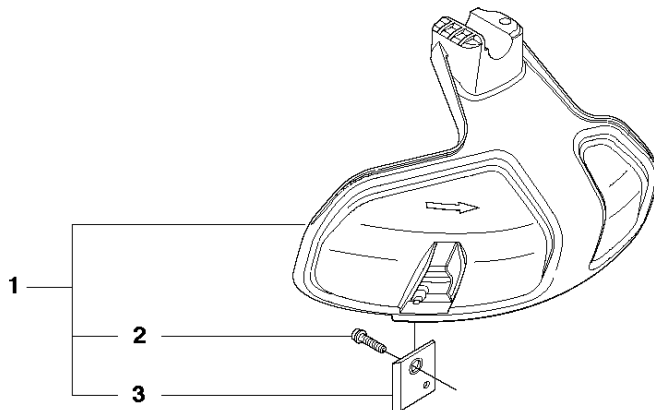

SPARE PARTS LIST

ACCESSORIES AND TOOLS

TRIMMER ATTACHMENT TA1100
(967300801)

A TA1100
ATTACHMENTS

ATTACHMENTS

TRIMMER ATTACHMENT TA1100 (967300801)

Ref	Part No	Description	Remark	QTY	KIT
1	588 54 37-01	TRIMMER GUARD ASSY		1	
2	576 27 56-01	SCREW ITXSCFT		1	1
3	503 79 88-01	BLADE		1	1
4	587 97 21-04	TUBE ASSY		1	
5	735 58 08-10	LOCKWASHER		1	4
6	587 41 46-01	PLUG		1	4
7	503 78 52-02	SUPPORTING BEARING		1	4
8	587 41 17-02	DRIVE SHAFT		1	4
9	583 93 83-01	CLIP		1	4
10	589 29 51-01	LABEL		1	

B TA1100
BEVEL GEAR

BEVEL GEAR

TRIMMER ATTACHMENT TA1100 (967300801)

Ref	Part No	Description	Remark	QTY	KIT
1	537 19 92-02	BEVEL GEAR ASSY		1	
2	503 85 63-01	NUT		1	1
3	537 28 56-01	SUPPORT FLANGE		1	1
4	537 29 26-01	CUP		1	1
5	537 23 49-01	DRIVER ASSY		1	1
6	735 31 28-10	CIRCLIP		1	1
7	503 25 24-01	BALL BEARING		1	1
8	738 21 98-00	BALL BEARING		1	1
9	503 20 15-01	SCREW IHHM		1	1
10	503 20 14-12	SCREW IHSCFMO		1	1
11	503 20 07-25	SCREW IHSCFM		1	1
12	738 21 99-00	BALL BEARING		1	1
13	738 21 99-02	BALL BEARING		1	1
14	735 31 11-00	CIRCLIP		1	1
15	735 31 25-10	CIRCLIP		1	1
16	725 23 70-51	SCREW		1	18
17	503 20 07-12	SCREW IHSCFM		1	18
18	574 30 69-01	CLAMP	Captive screws	1	
20	537 33 37-01	GEAR HOUSING		1	1