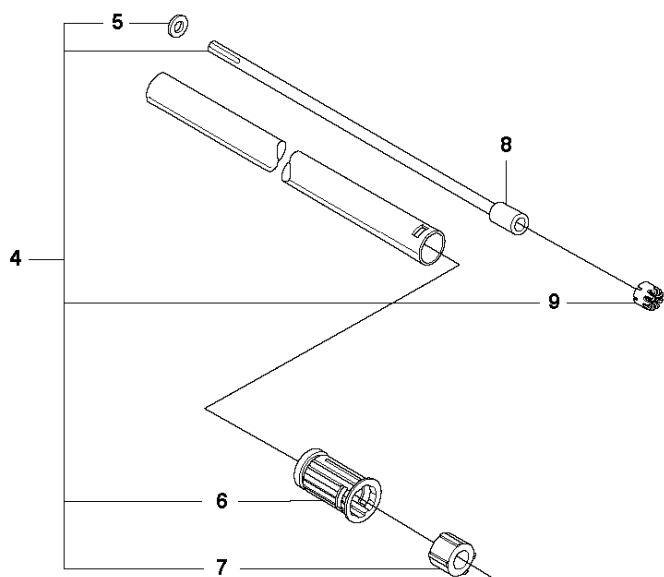

SPARE PARTS LIST

ACCESSORIES AND TOOLS

TRIMMER ATTACHMENT TA1100
(967300801)

A TA1100
ATTACHMENTS

ATTACHMENTS

TRIMMER ATTACHMENT TA1100 (967300801)

Ref	Part No	Description	Remark	QTY	KIT
1	588 54 37-01	TRIMMER GUARD ASSY		1	
2	576 27 56-01	SCREW ITXSCFT		1	1
3	503 79 88-01	BLADE		1	1
4	587 97 21-04	TUBE ASSY		1	
5	735 58 08-10	LOCKWASHER		1	4
6	587 41 46-01	PLUG		1	4
7	503 78 52-02	SUPPORTING BEARING		1	4
8	587 41 17-02	DRIVE SHAFT		1	4
9	583 93 83-01	CLIP		1	4
10	589 29 51-01	LABEL		1	

B TA1100
BEVEL GEAR

BEVEL GEAR

TRIMMER ATTACHMENT TA1100 (967300801)

Ref	Part No	Description	Remark	QTY	KIT
1	537 19 92-02	BEVEL GEAR ASSY		1	
2	503 85 63-01	NUT		1	1
3	537 28 56-01	SUPPORT FLANGE		1	1
4	537 29 26-01	CUP		1	1
5	537 23 49-01	DRIVER ASSY		1	1
6	735 31 28-10	CIRCLIP		1	1
7	503 25 24-01	BALL BEARING		1	1
8	738 21 98-00	BALL BEARING		1	1
9	503 20 15-01	SCREW IHHM		1	1
10	503 20 14-12	SCREW IHSCFMO		1	1
11	503 20 07-25	SCREW IHSCFM		1	1
12	738 21 99-00	BALL BEARING		1	1
13	738 21 99-02	BALL BEARING		1	1
14	735 31 11-00	CIRCLIP		1	1
15	735 31 25-10	CIRCLIP		1	1
16	725 23 70-51	SCREW		1	18
17	503 20 07-12	SCREW IHSCFM		1	18
18	574 30 69-01	CLAMP	Captive screws	1	
20	537 33 37-01	GEAR HOUSING		1	1