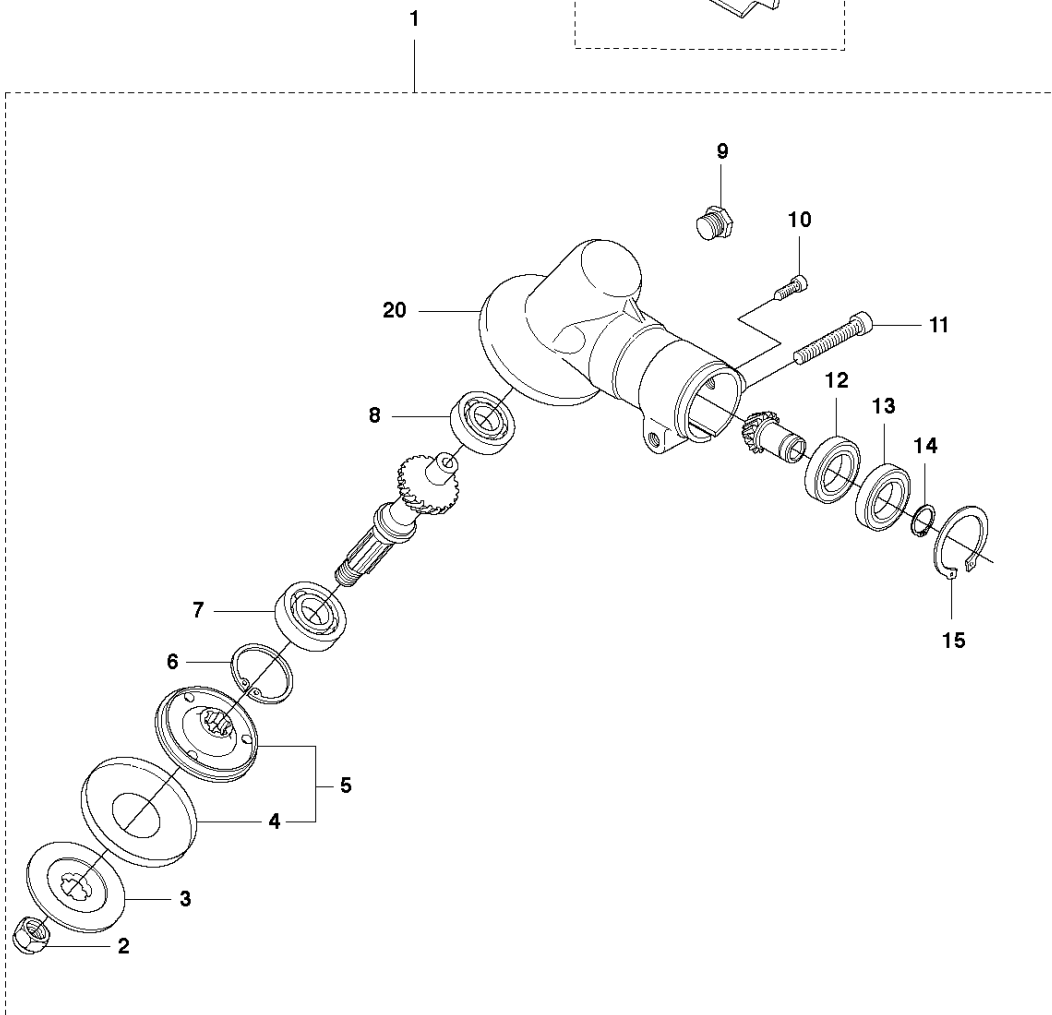

SPARE PARTS LIST

ACCESSORIES AND TOOLS

TRIMMER ATTACHMENT TA1100
(967300801)

A TA1100
ATTACHMENTS

ATTACHMENTS

TRIMMER ATTACHMENT TA1100 (967300801)

Ref	Part No	Description	Remark	QTY	KIT
1	588 54 37-01	TRIMMER GUARD ASSY		1	
2	576 27 56-01	SCREW ITXSCFT		1	1
3	503 79 88-01	BLADE		1	1
4	587 97 21-04	TUBE ASSY		1	
5	735 58 08-10	LOCKWASHER		1	4
6	587 41 46-01	PLUG		1	4
7	503 78 52-02	SUPPORTING BEARING		1	4
8	587 41 17-02	DRIVE SHAFT		1	4
9	583 93 83-01	CLIP		1	4
10	589 29 51-01	LABEL		1	

B TA1100
BEVEL GEAR

BEVEL GEAR

TRIMMER ATTACHMENT TA1100 (967300801)

Ref	Part No	Description	Remark	QTY	KIT
1	537 19 92-02	BEVEL GEAR ASSY		1	
2	503 85 63-01	NUT		1	1
3	537 28 56-01	SUPPORT FLANGE		1	1
4	537 29 26-01	CUP		1	1
5	537 23 49-01	DRIVER ASSY		1	1
6	735 31 28-10	CIRCLIP		1	1
7	503 25 24-01	BALL BEARING		1	1
8	738 21 98-00	BALL BEARING		1	1
9	503 20 15-01	SCREW IHHM		1	1
10	503 20 14-12	SCREW IHSCFMO		1	1
11	503 20 07-25	SCREW IHSCFM		1	1
12	738 21 99-00	BALL BEARING		1	1
13	738 21 99-02	BALL BEARING		1	1
14	735 31 11-00	CIRCLIP		1	1
15	735 31 25-10	CIRCLIP		1	1
16	725 23 70-51	SCREW		1	18
17	503 20 07-12	SCREW IHSCFM		1	18
18	574 30 69-01	CLAMP	Captive screws	1	
20	537 33 37-01	GEAR HOUSING		1	1