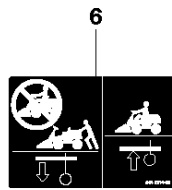

DECALS

DECALS

R214 TC, 967325902, 2017-01

Ref	Part No	Description	Remark	QTY KIT
1	584 22 62-01	DECAL		1
2	587 44 26-01	DECAL		1
3	578 36 45-13	DECAL		2
4	581 78 40-04	LABEL		1
5	578 39 25-06	DECAL		1
6	544 21 14-01	LABEL		1
7	579 55 65-01	DECAL		1
8	576 97 34-01	DECAL		1