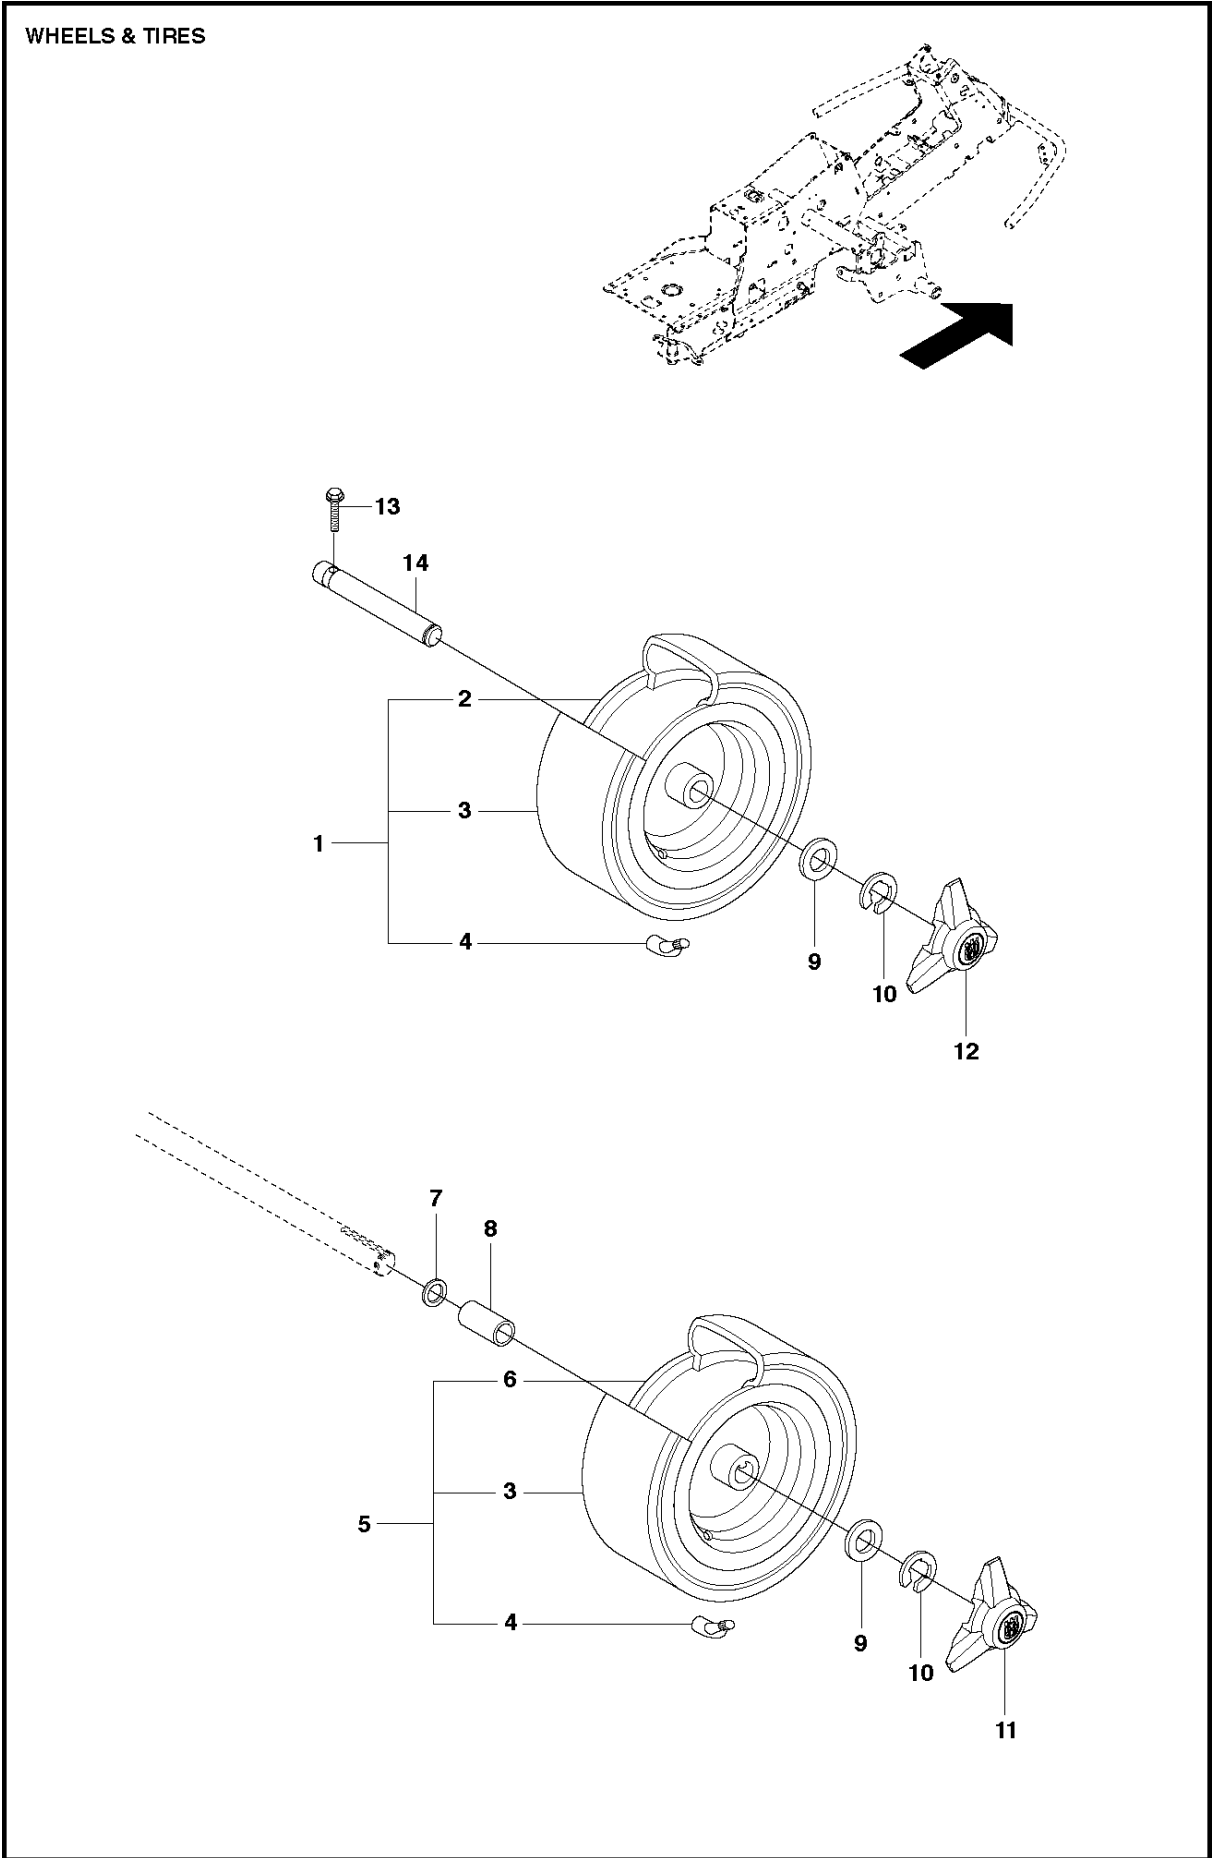

WHEELS & TIRES

R214 TC, 967325902, 2017-01

Ref	Part No	Description	Remark	QTY	KIT
1	523 01 22-02	WHEEL		2	
2	523 03 45-01	RIM		1	1
3	523 03 46-02	TYRE		1	1, 5
4	523 03 47-01	VALVE		1	1, 5
5	523 01 26-02	WHEEL		2	
6	523 03 48-01	RIM		1	5
7	506 50 48-05	WASHER		4	
8	506 59 62-03	SPACING SLEEVE		2	
9	506 50 48-03	WASHER		2	
10	506 89 90-01	E-CLIP		4	
11	544 35 35-01	HUB CAP		2	
12	544 35 35-02	HUB CAP		2	
13	725 24 59-61	SCREW EHHFT		2	
14	535 47 08-01	WHEEL AXLE		2