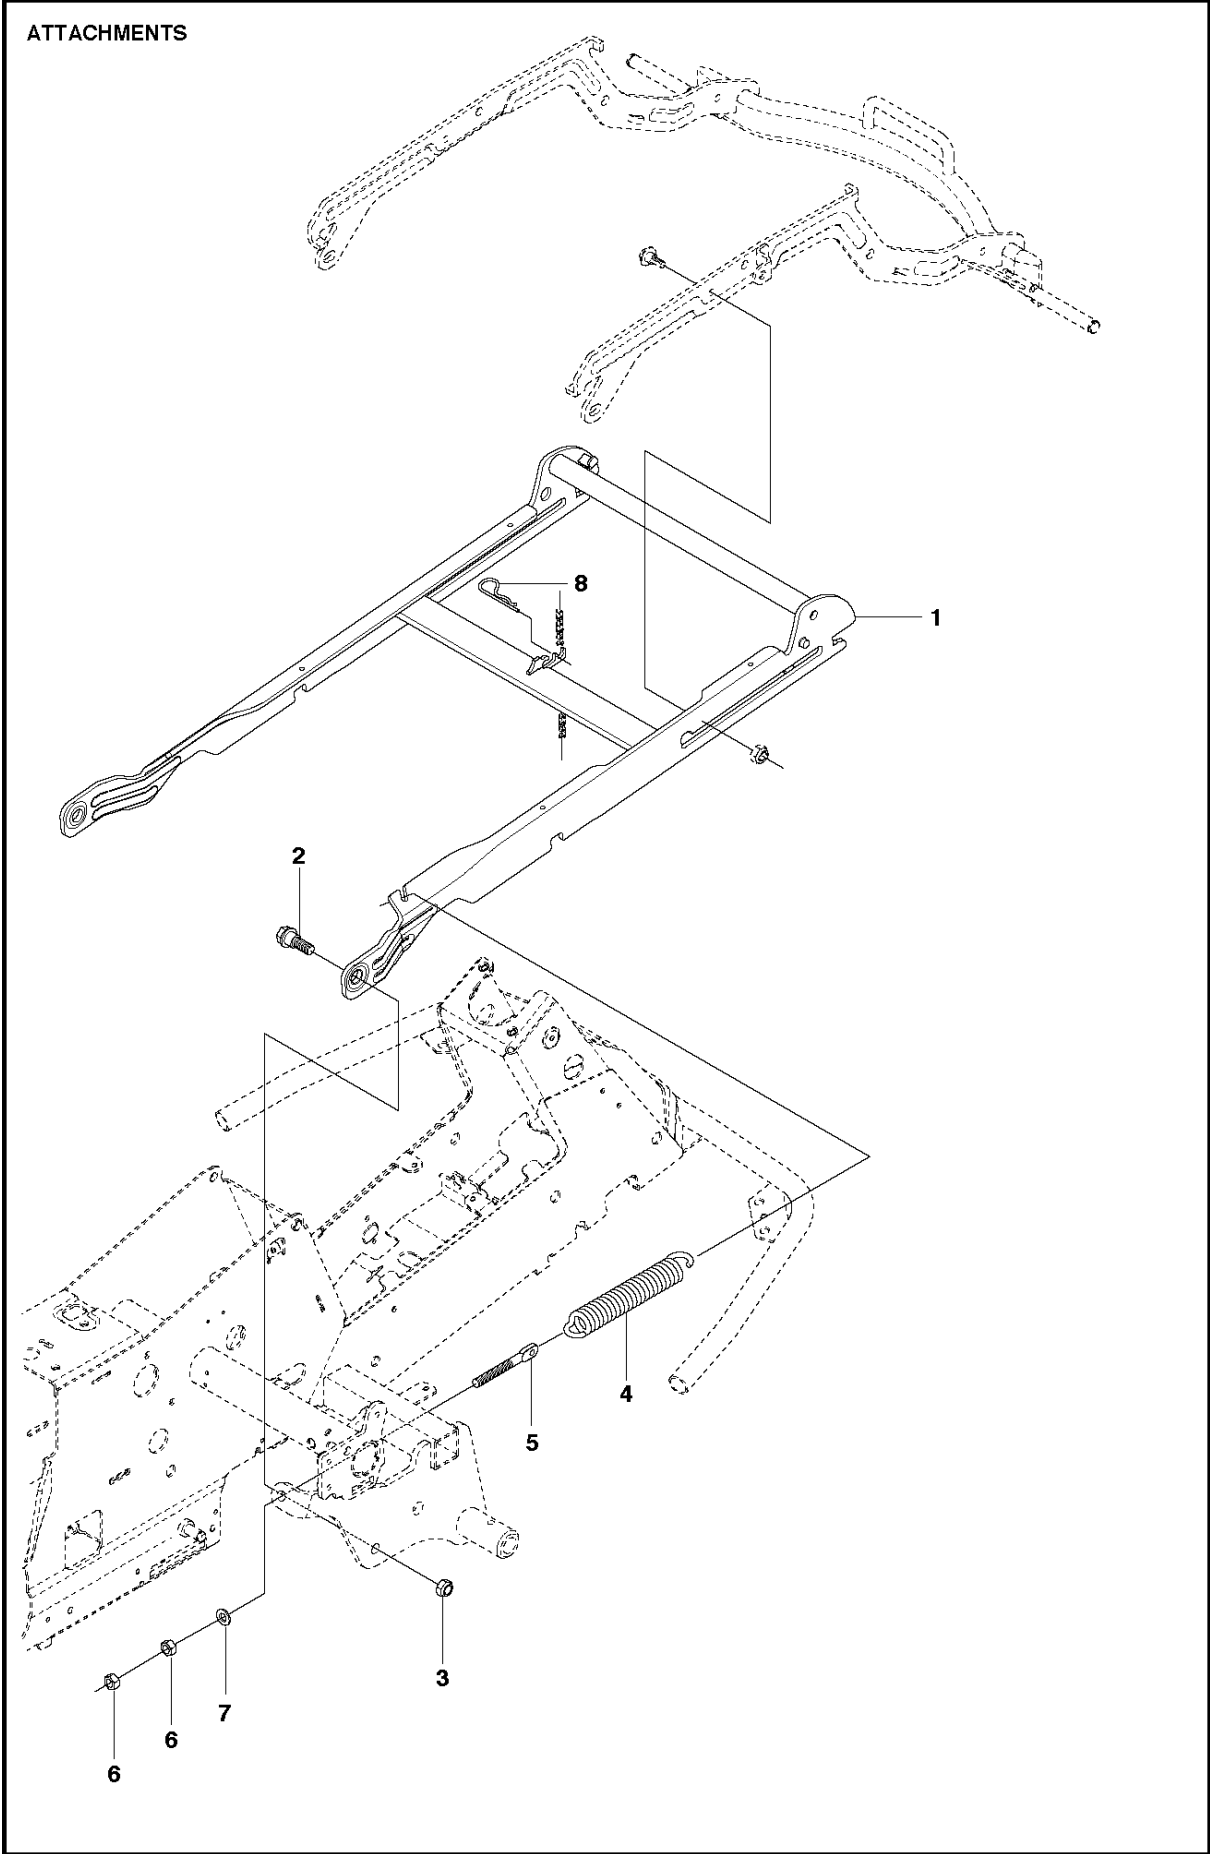

ATTACHMENTS

R214 TC, 967325902, 2017-01

Ref	Part No	Description	Remark	QTY KIT
1	578 17 74-01	EQUIPMENT FRAME		1
2	506 89 58-01	COLLAR SCREW		2
3	732 25 22-01	HEXAGON LOCKING NUT		2
4	506 83 76-01	SPRING		2
5	506 83 77-01	RING BOLT		2
6	731 23 20-51	HEXAGON NUT		4
7	734 11 72-01	WASHER		2
8	721 68 02-51	SPRING COTTER		1