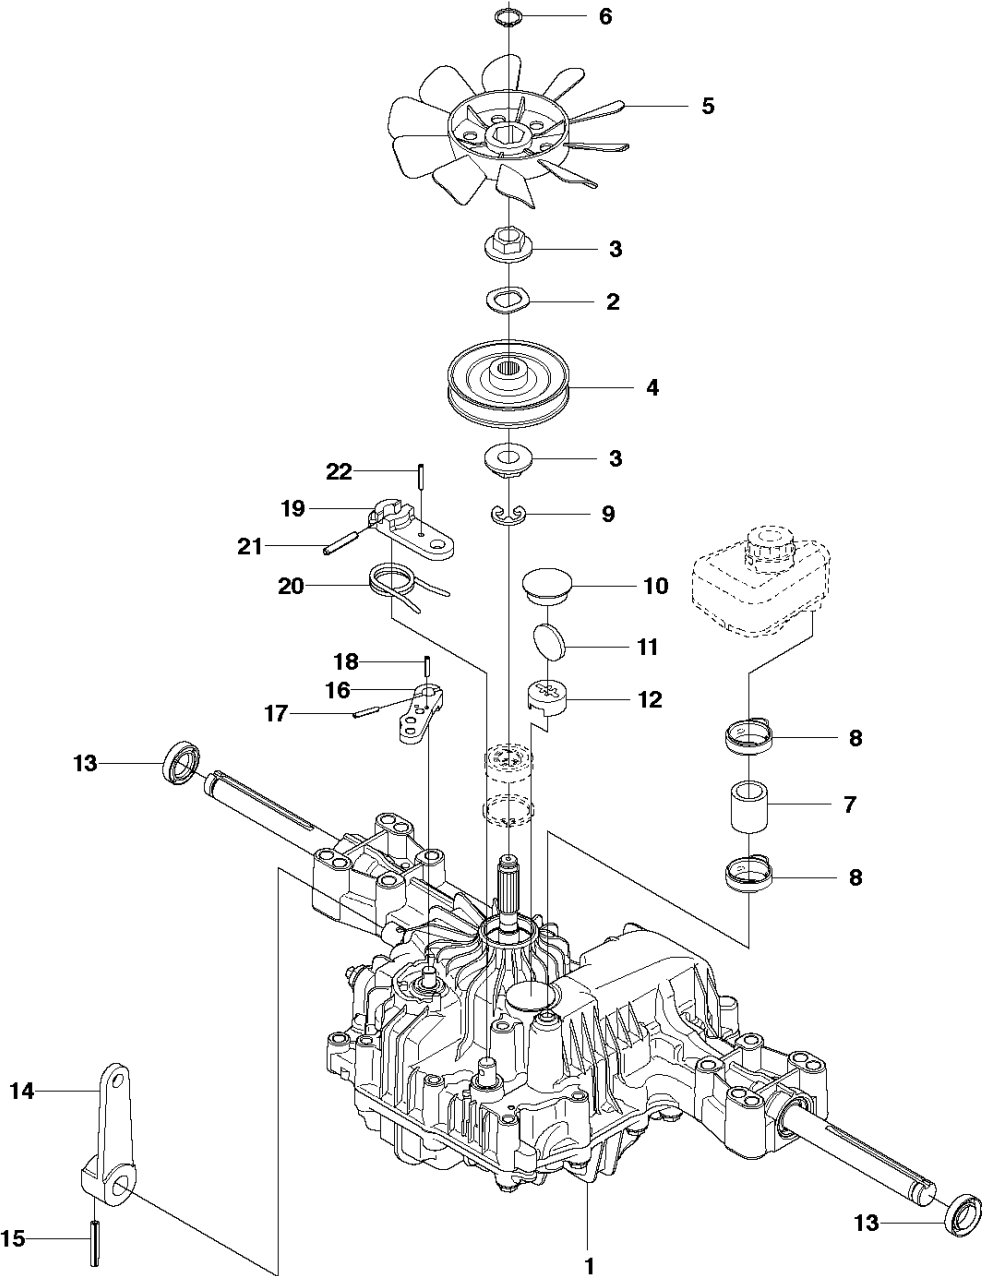

HYDROSTAT K46 EU

TRANSMISSION

R214 TC, 967325902, 2017-01

Ref	Part No	Description	Remark	QTY	KIT
1	506 98 63-01	TRANSMISSION		1	
2	506 98 65-01	SPRING WASHER		1	
3	506 98 66-01	DISTANCE		2	
4	502 45 19-01	PULLEY		1	
5	506 98 68-01	FAN		1	
6	735 31 15-00	CIRCLIP		1	
7	502 45 16-01	TUBE		1	
8	506 98 70-01	HOSE CLAMP		2	
9	535 40 28-07	CLIP		1	1
10	535 40 28-32	PLUG		1	1
11	535 40 28-29	MAGNET		1	1
12	502 45 20-01	MAGNET HOLDER		1	1
13	535 40 28-37	SEALING		2	1
14	502 45 32-01	CONTROL LEVER		1	1
15	535 40 28-09	PIN RETAINING SCREW		1	1
16	535 40 28-17	LEVER		1	1
17	535 40 28-16	PIN RETAINING SCREW		1	1
18	535 40 28-33	PIN RETAINING SCREW		1	1
19	535 40 28-38	LEVER		1	1
20	535 40 28-39	RETURN SPRING		1	1
21	535 40 28-40	PIN RETAINING SCREW		1	1
22	535 40 28-41	PIN RETAINING SCREW		1	1