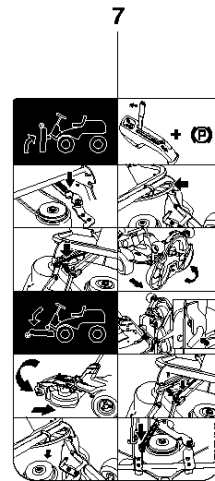

DECALS

DECALS

R214 TC, 967325902, 2017-01

Ref	Part No	Description	Remark	QTY KIT
1	584 22 62-01	DECAL		1
2	587 44 26-01	DECAL		1
3	578 36 45-13	DECAL		2
4	581 78 40-04	LABEL		1
5	578 39 25-06	DECAL		1
6	544 21 14-01	LABEL		1
7	579 55 65-01	DECAL		1
8	576 97 34-01	DECAL		1