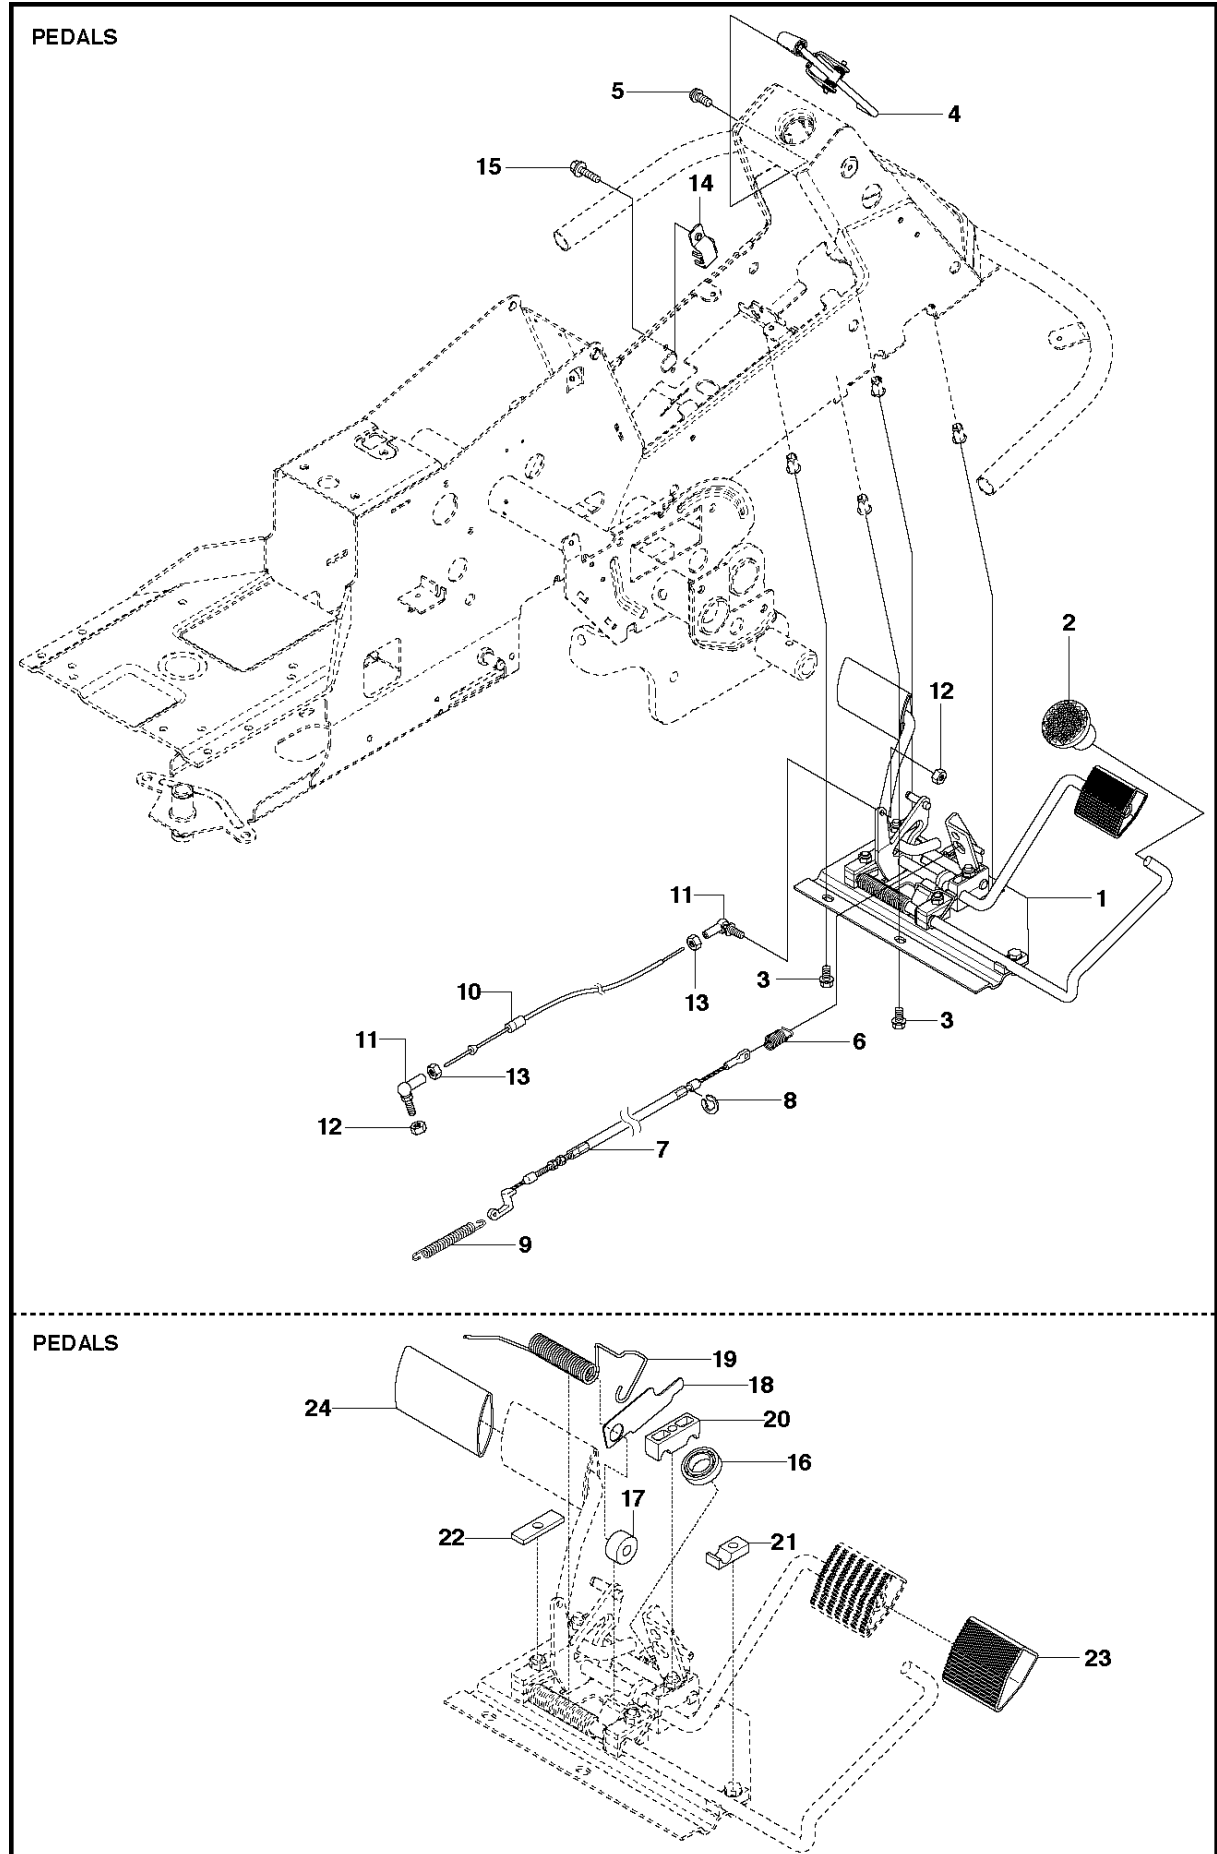

PEDALS

R214 TC, 967325902, 2017-01

Ref	Part No	Description	Remark	QTY KIT
1	544 12 60-01	PEDAL PLATE ASSY		1
2	535 47 37-01	KNOB		1
3	506 57 01-04	SCREW EHHFM		4
4	544 40 31-01	BRAKE LEVER ASSY		1
5	725 23 64-61	SCREW EHHFT		2
6	506 94 63-01	BRAKE SPRING		1
7	506 99 27-01	BRAKE WIRE		1
8	735 31 09-20	HARNES		1
9	506 53 56-03	DRAW SPRING		1
10	574 41 11-01	CONTROL CABLE		1
11	506 55 73-01	VINKELL.AS8 DIN71802		2
12	732 21 14-01	LOCK NUT		2
13	731 23 14-01	HEXAGON NUT		2
14	522 43 08-01	BRACKET		1
15	725 23 64-61	SCREW EHHFT		1
16	738 21 02-04	BALL BEARING		1
17	535 48 02-01	ROLLER		1
18	535 48 06-01	PROTECTIVE PLATE		1
19	535 48 07-01	SPRING		1
20	535 48 08-01	BEARING SUPPORT		4
21	535 48 09-01	BEARING SUPPORT		1
22	535 48 10-01	REINFORCEMENT PLATE		1
23	535 47 88-01	PEDAL RUBBER		1
24	535 47 88-02	PEDAL RUBBER		1
25	506 56 65-01	CLIP		1
26	725 23 64-61	SCREW EHHFT		1