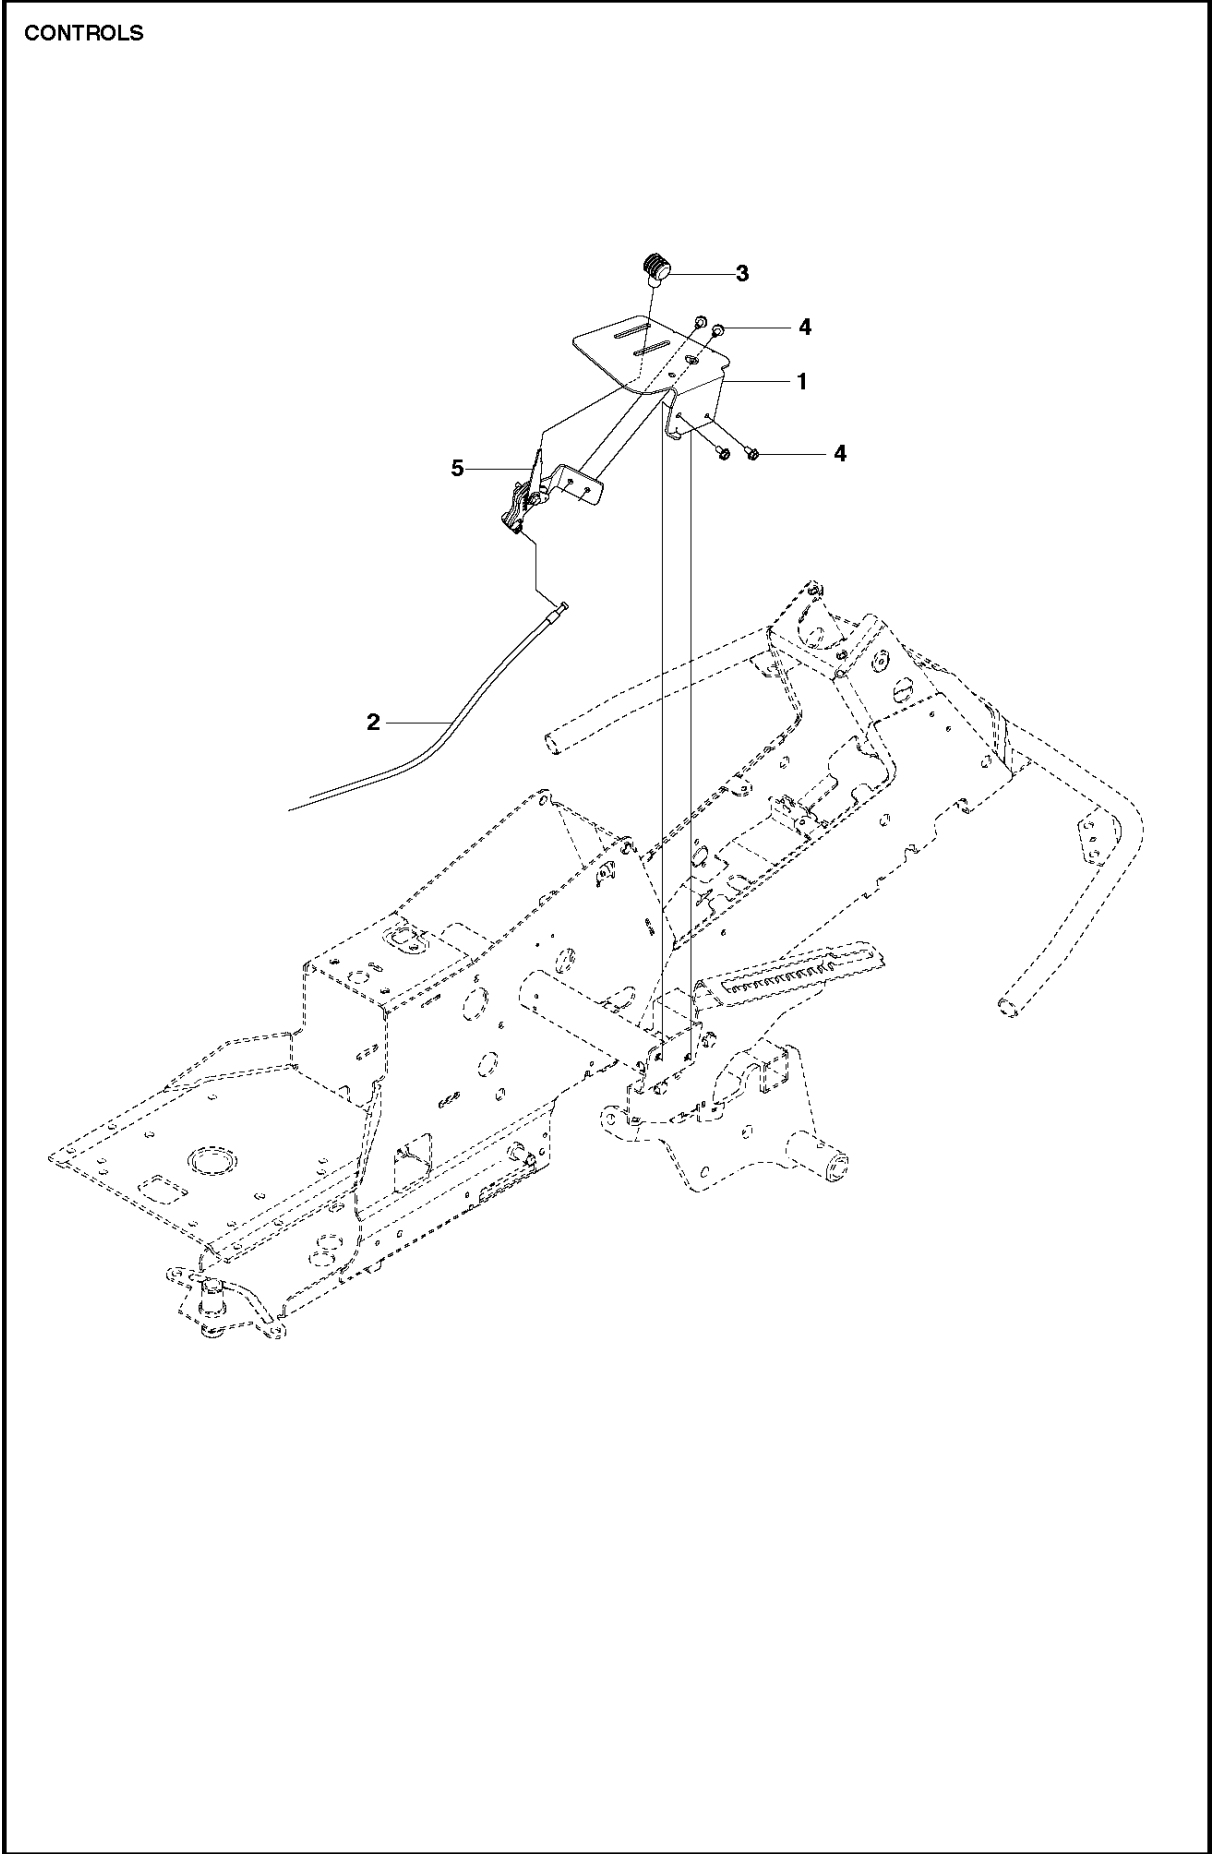

CONTROLS

R214 TC, 967325902, 2017-01

Ref	Part No	Description	Remark	QTY KIT
1	578 03 31-01	SUPPORT		1
2	544 30 17-06	WIRE		1
3	506 88 91-01	KNOB		1
4	535 47 52-12	SCREW EHHFM		4
5	578 02 34-01	THROTTLE CONTROL		1