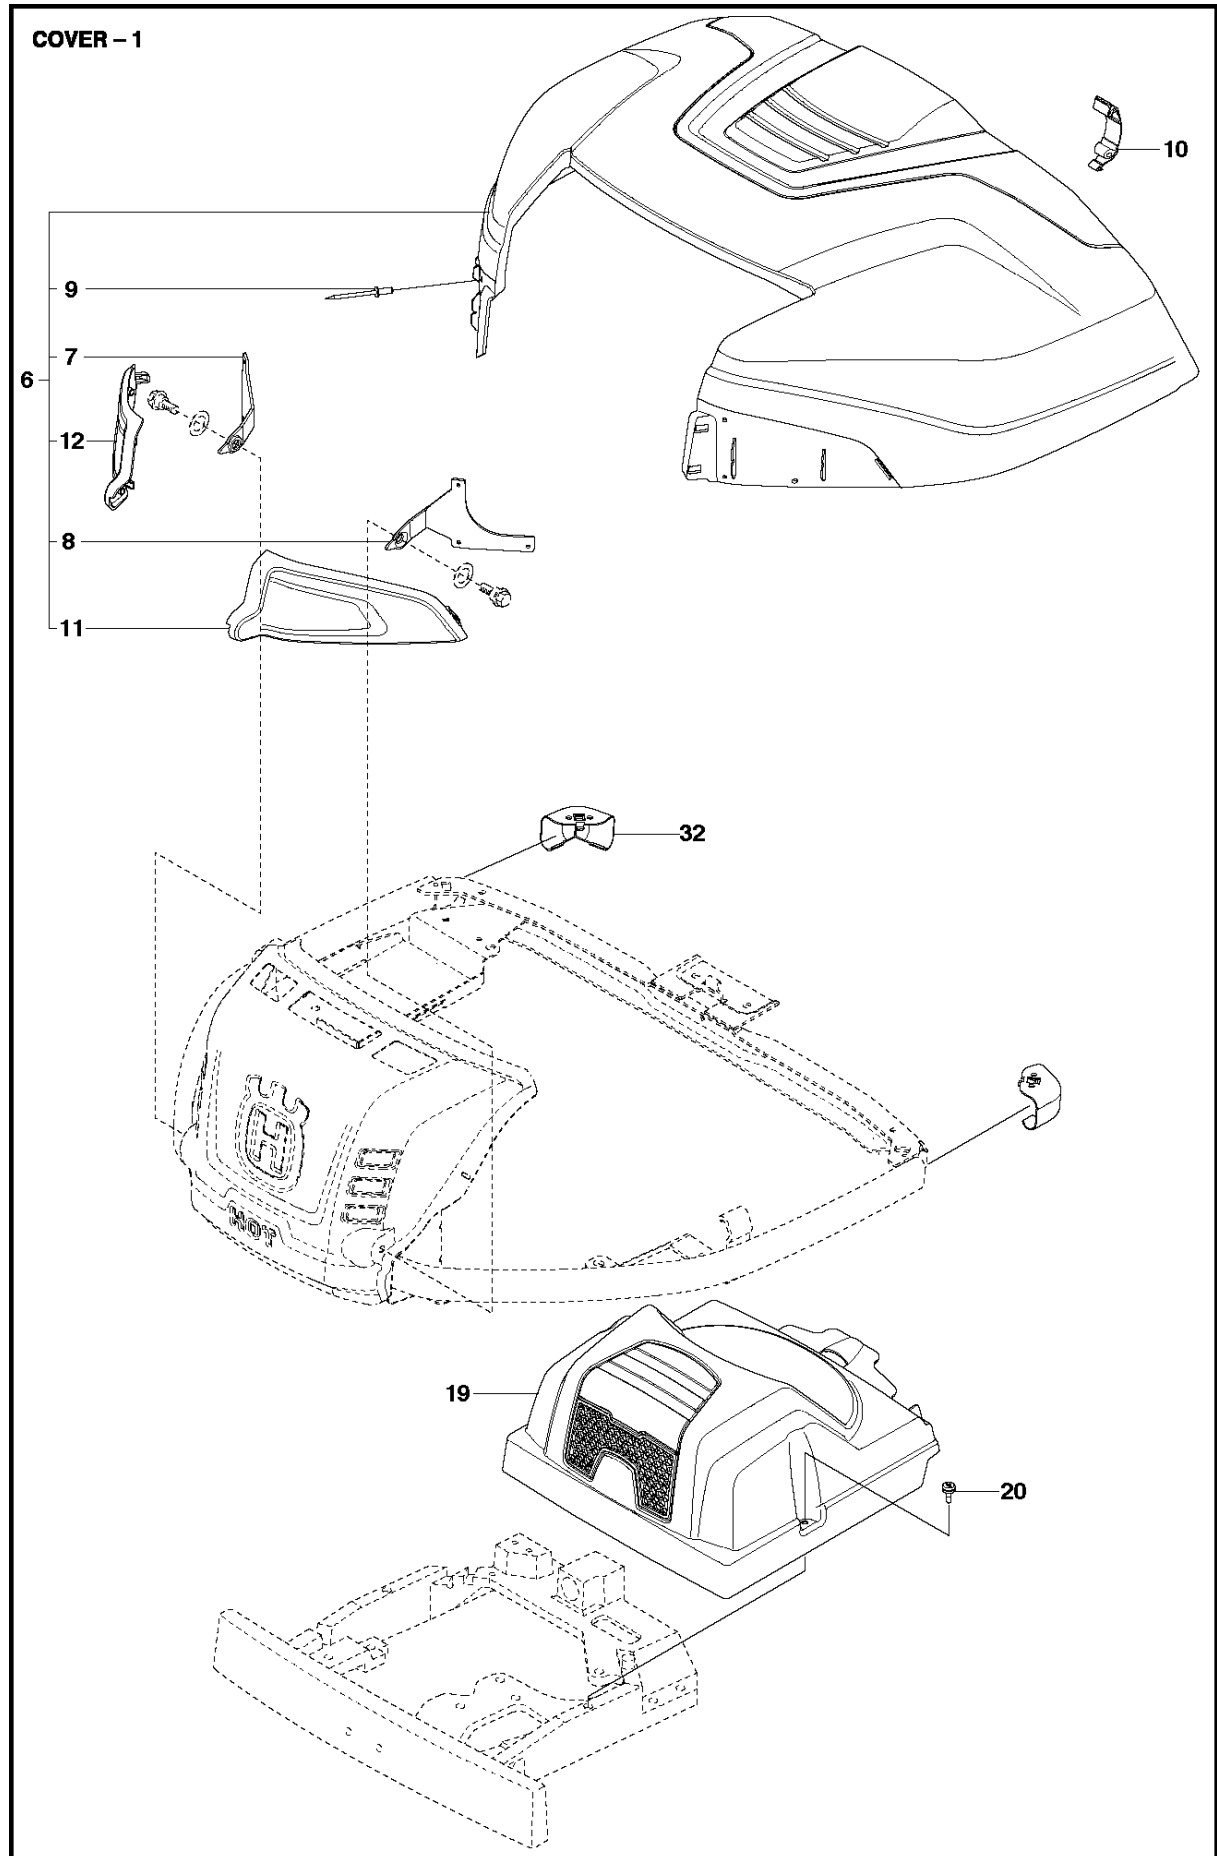

COVER

R214 TC, 967325902, 2017-01

Ref	Part No	Description	Remark	QTY	KIT
6	577 61 47-03	ENGINE HOOD ASSY		1	
7	578 11 37-01	HINGE		1	6
8	578 11 37-02	HINGE		1	6
9	722 79 54-02	RIVET		6	6
10	503 89 47-03	SNAP		1	
11	577 61 26-02	COVER		1	6
12	577 61 26-01	COVER		1	6
19	578 26 13-04	TRANSMISSION COVER		1	
20	574 85 62-01	SCREW		2	
32	577 90 33-01	PLUG		2