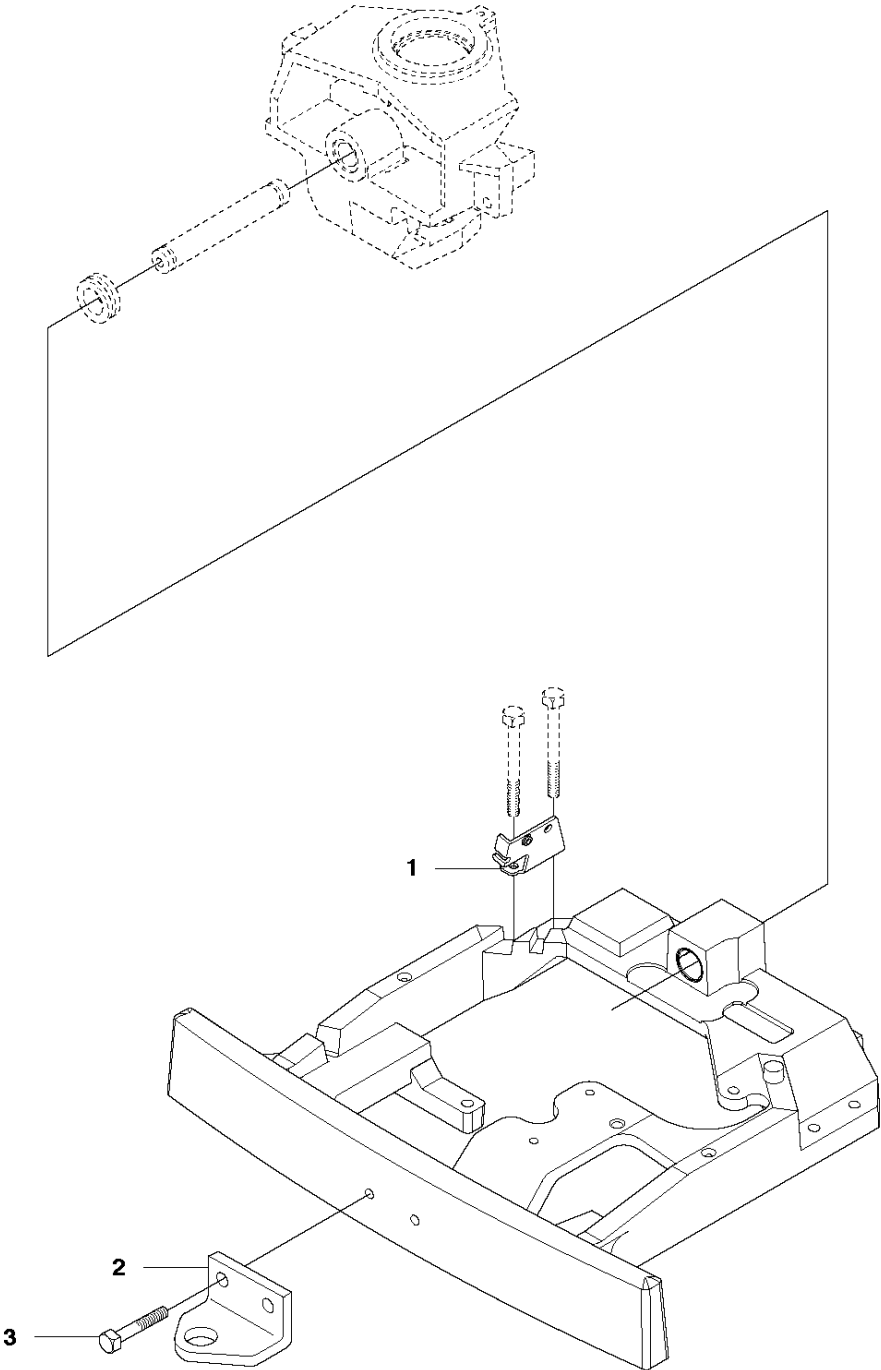

CHASSIS, REAR - 1

CHASSIS REAR

R214 TC, 967325902, 2017-01

Ref	Part No	Description	Remark	QTY KIT
1	506 98 77-01	BRACKET		1
2	506 88 99-01	HITCH		1
3	725 24 93-71	SCREW EHHM		1