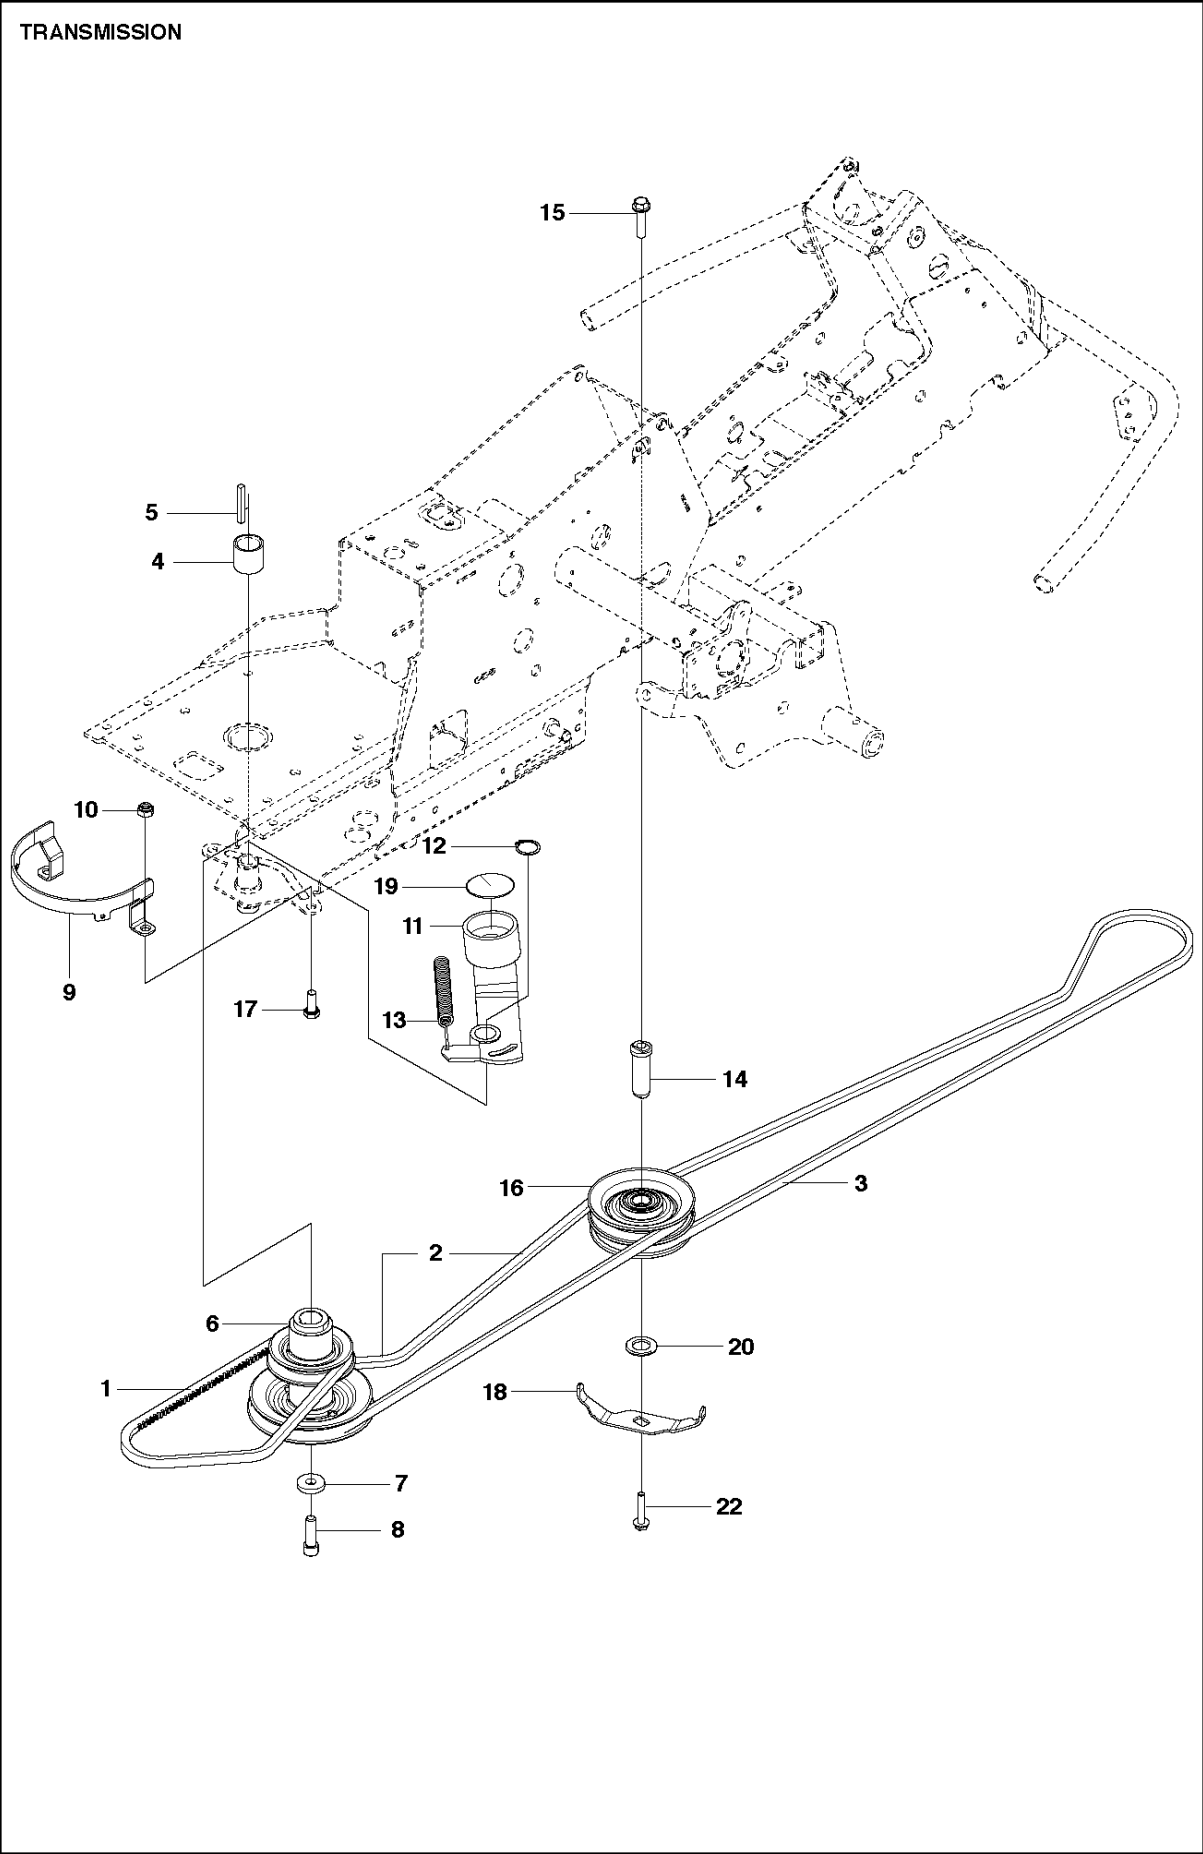

TRANSMISSION

R214 TC, 967325902, 2017-01

Ref	Part No	Description	Remark	QTY KIT
1	522 93 03-01	BELT		1
2	544 40 02-01	BELT		1
3	585 03 44-01	BELT		1
4	506 50 92-01	SPACING SLEEVE		1
5	506 55 59-01	WEDGE		1
6	535 48 24-01	PULLEY		1
7	506 59 75-01	WASHER		1
8	506 55 60-02	SCREW UNC		1
9	587 42 52-01	BELT GUIDE		1
10	732 21 20-51	NUT		2
11	535 48 44-01	BELT TENSIONER ASSY		1
12	735 31 26-00	CIRCLIP		1
13	506 66 56-01	SPRING		1
14	581 91 64-01	SHAFT		1
15	506 67 54-02	SCREW EHHFM		1
16	535 48 22-01	MELLANHJUL		1
17	725 24 93-71	SCREW EHHM		2
18	544 40 53-01	BELT GUIDE		1
19	535 48 50-01	SEALING		1
20	586 32 02-01	DISTANCE		1
22	586 32 04-01	SCREW		1