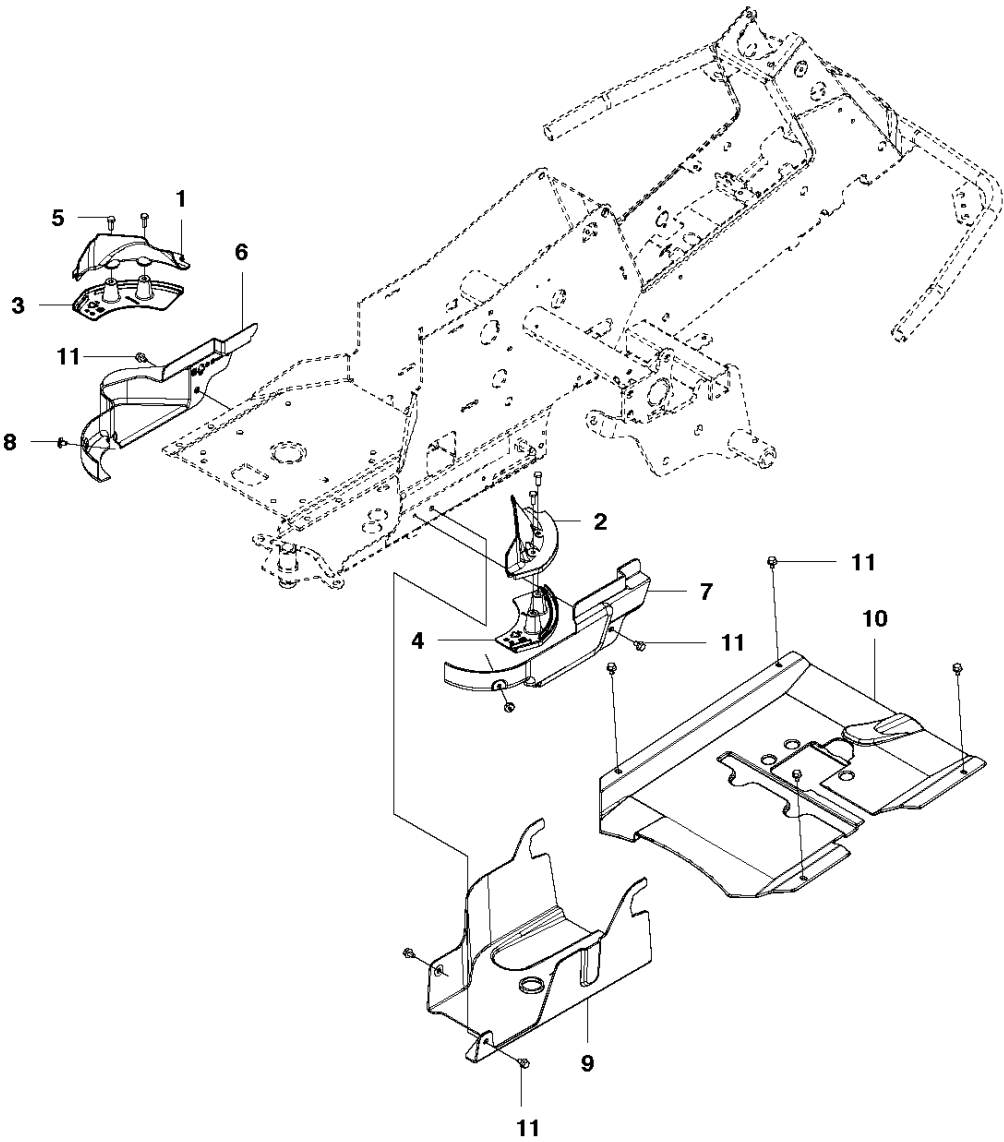

SPARE PARTS LIST

RIDERS

R214 TC, 967325902, 2017-01

Ref	Part No	Description	Remark	QTY	KIT
40	544 22 07-01	CROSS BAR		1	
41	584 95 20-01	CROSSBAR		1	
42	506 86 96-01	BEARING		1	
43	506 81 38-01	REINFORCING PLATE		1	
44	578 85 61-01	BRACKET		1	
47	725 24 61-51	SCREW EHHM		2	
48	732 21 18-01	LOCK NUT		1	
49	544 22 69-01	PARALLEL ROD		2	
50	544 45 14-01	PARALLEL ROD		1	
51	544 45 15-01	ADJUSTMENT ROD		1	
52	506 89 76-01	NUT		1	
53	731 23 20-51	HEXAGON NUT		1	
54	578 17 78-01	DECK ATTACHMENT		2	
55	544 21 39-01	LOCKING PIN		1	
56	544 21 41-01	SPRING		1	
57	735 31 13-20	E-CLIP		12	
58	506 59 74-01	SCREW EHHFM		12	
59	732 21 18-01	LOCK NUT		12	
60	506 96 30-01	WHEEL ASSY		3	
61	535 46 41-01	WASHER		4	
62	735 31 17-00	CIRCLIP		1	
63	578 17 67-01	BELT TENSIONER ASSY		1	
64	506 97 68-01	SPRING		3	
65	506 99 20-01	PIPE		3	
66	725 24 60-51	SCREW EHHM		3	
67	734 11 64-41	WASHER		3	
68	544 36 24-01	SCREW		3	
69	503 89 47-03	SNAP		1	
70	588 23 47-01	PULLEY		1	63

ATTACHMENTS

R214 TC, 967325902, 2017-01

Ref	Part No	Description	Remark	QTY KIT
1	578 17 74-01	EQUIPMENT FRAME		1
2	506 89 58-01	COLLAR SCREW		2
3	732 25 22-01	HEXAGON LOCKING NUT		2
4	506 83 76-01	SPRING		2
5	506 83 77-01	RING BOLT		2
6	731 23 20-51	HEXAGON NUT		4
7	734 11 72-01	WASHER		2
8	721 68 02-51	SPRING COTTER		1

CHASSIS, REAR - 1

CHASSIS REAR

R214 TC, 967325902, 2017-01

Ref	Part No	Description	Remark	QTY KIT
1	506 98 77-01	BRACKET		1
2	506 88 99-01	HITCH		1
3	725 24 93-71	SCREW EHHM		1

CONTROLS

R214 TC, 967325902, 2017-01

Ref	Part No	Description	Remark	QTY KIT
1	578 03 31-01	SUPPORT		1
2	544 30 17-06	WIRE		1
3	506 88 91-01	KNOB		1
4	535 47 52-12	SCREW EHHFM		4
5	578 02 34-01	THROTTLE CONTROL		1

COVER - 3

COVER

R214 TC, 967325902, 2017-01