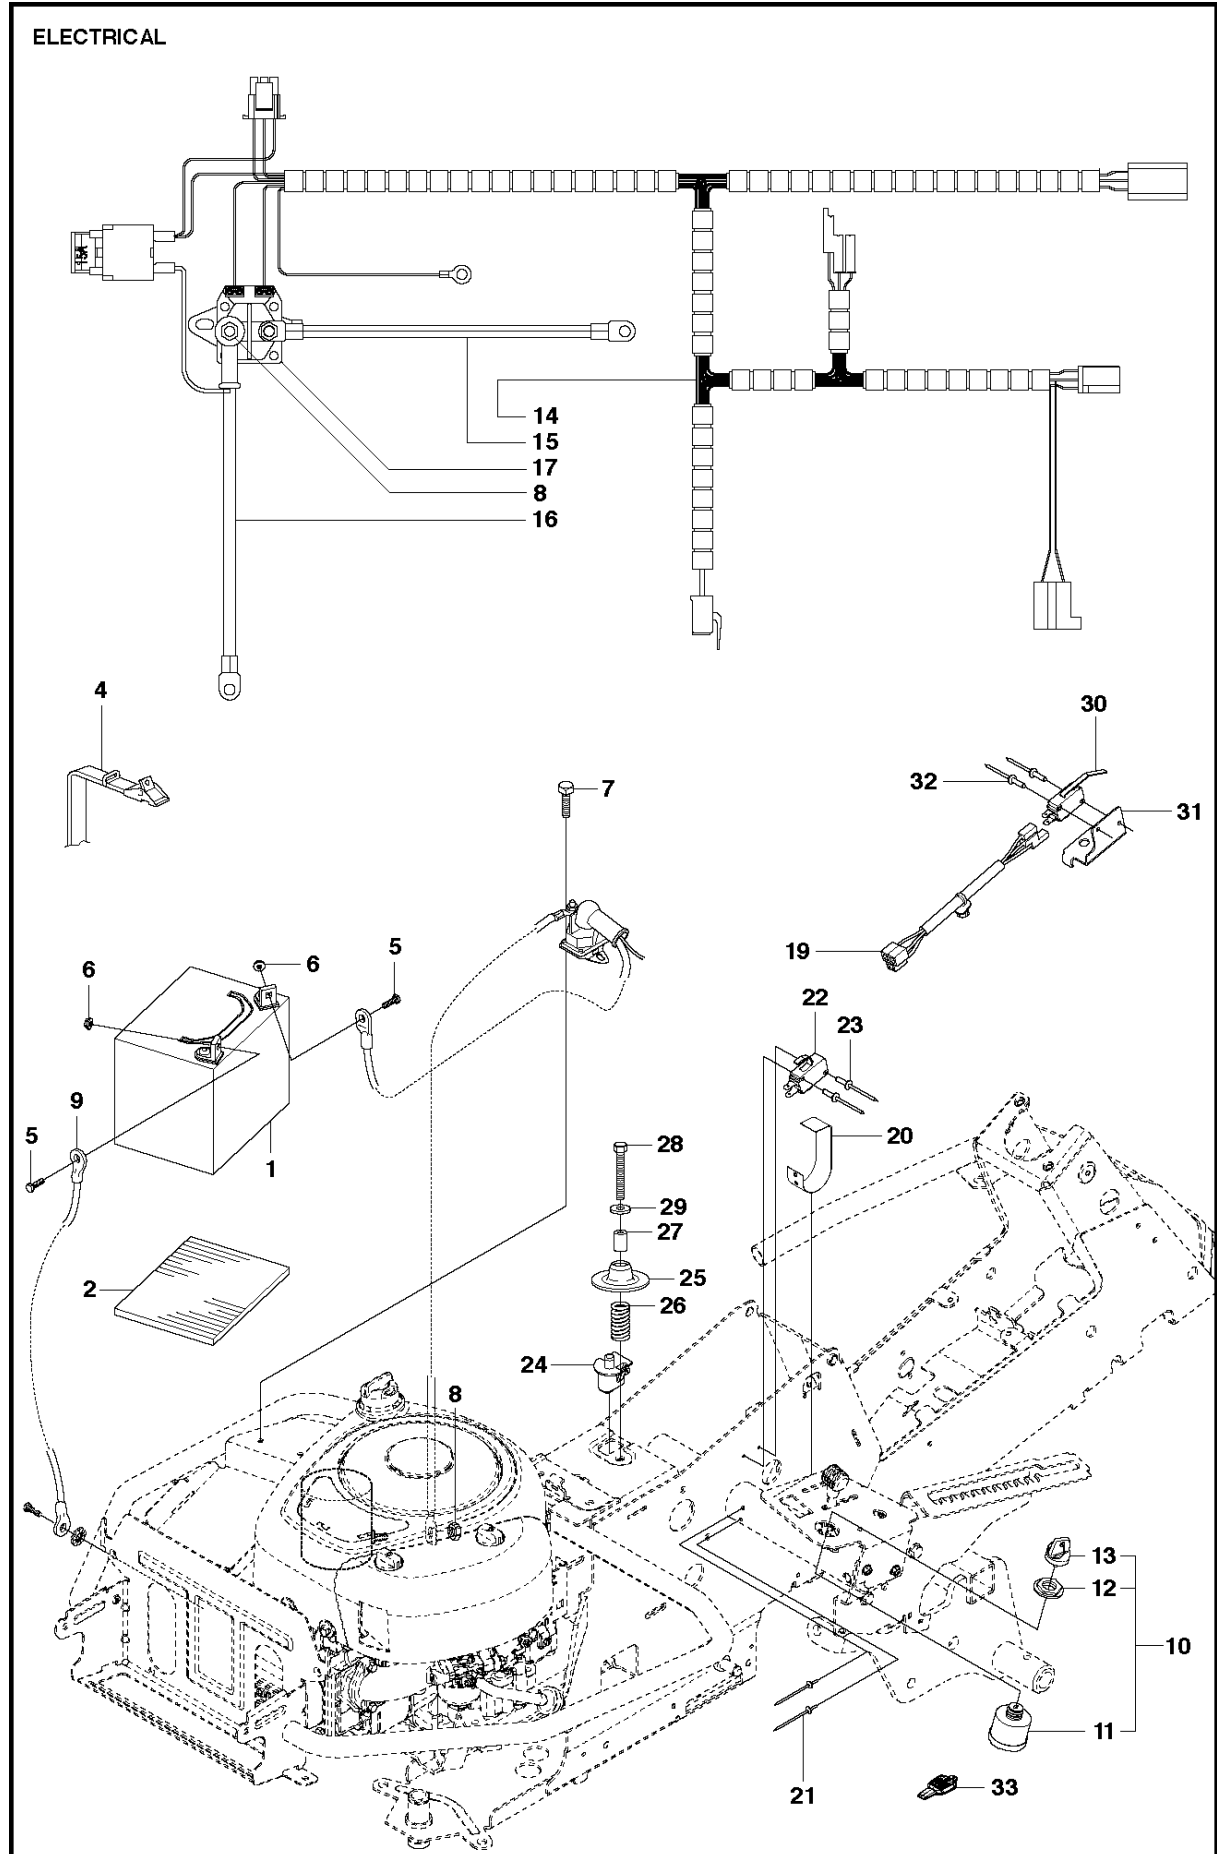

ELECTRICAL

R214 TC, 967325902, 2017-01

Ref	Part No	Description	Remark	QTY	KIT
1	577 04 16-01	BATTERY		1	
2	535 44 11-01	BATTERY MAT		1	
4	506 83 68-02	BELT		1	
5	522 62 21-01	SCREW EHHM		2	
6	522 62 43-01	NUT		2	
7	725 23 64-61	SCREW EHHFT		1	
8	506 89 98-01	NUT		3	
9	576 18 38-01	CABLE		1	
10	544 44 21-01	IGNITION SWITCH		1	
11	544 44 22-01	IGNITION SWITCH		1	10
12	544 44 23-01	NUT		1	10
13	544 44 24-01	IGNITION KEY		1	10
14	578 33 83-01	WIRING		1	
15	576 18 40-01	CABLE		1	
16	576 18 39-01	CABLE		1	
17	544 43 98-01	RELAY		1	
19	576 18 54-01	WIRING		1	
20	506 90 93-01	PLATE SPRING		1	
21	722 78 39-02	BLIND RIVET		2	
22	574 31 60-01	SWITCH		1	
23	544 44 07-01	RIVET		2	
24	506 90 96-01	SWITCH		1	
25	506 90 97-01	SPRING WASHER		1	
26	544 44 12-01	SPRING		1	
27	506 90 99-02	SPACING TUBE		1	
28	725 24 60-51	SCREW EHHM		1	
29	734 11 64-01	WASHER		1	
30	574 31 61-01	SWITCH		1	
31	544 41 57-01	BRACKET		1	
32	544 44 07-01	RIVET		2	
33	586 37 94-01	LEVER		1