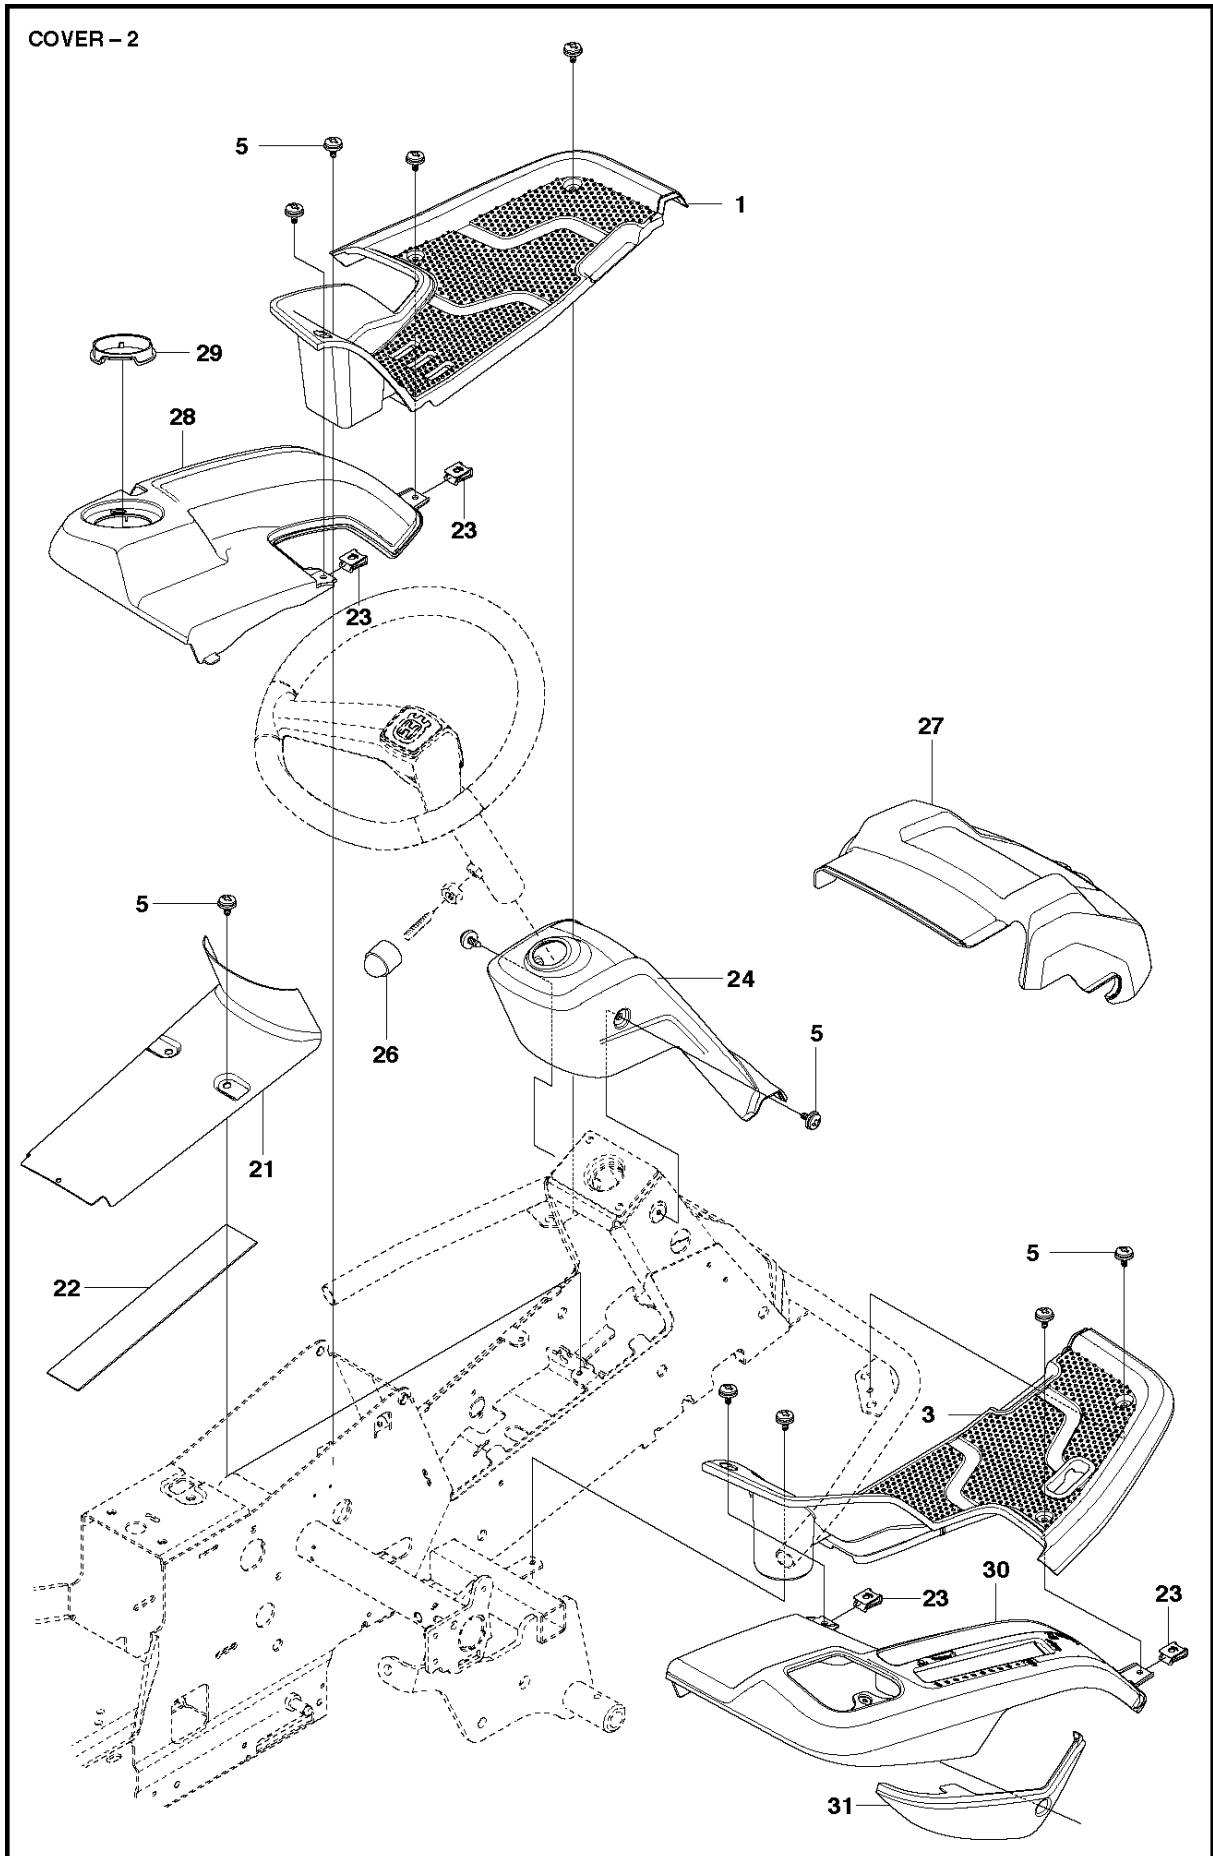

COVER

R214 TC, 967325902, 2017-01

Ref	Part No	Description	Remark	QTY KIT
1	577 72 93-01	FOOT PLATE		1
3	577 72 94-01	FOOT PLATE		1
5	544 40 05-01	SCREW		14
21	544 23 92-01	COVER		1
22	584 26 01-01	MAT		1
23	535 42 91-01	SPRING NUT		8
24	577 61 58-01	COVER		1
26	544 43 32-01	PROTECTIVE COVER		1
27	578 77 63-01	UNIT COVER		1
28	577 72 95-01	FENDER		1
29	577 76 45-01	LOCKING NUT		1
30	577 72 96-01	FENDER		1
31	577 73 75-01	CONTROL COVER		1