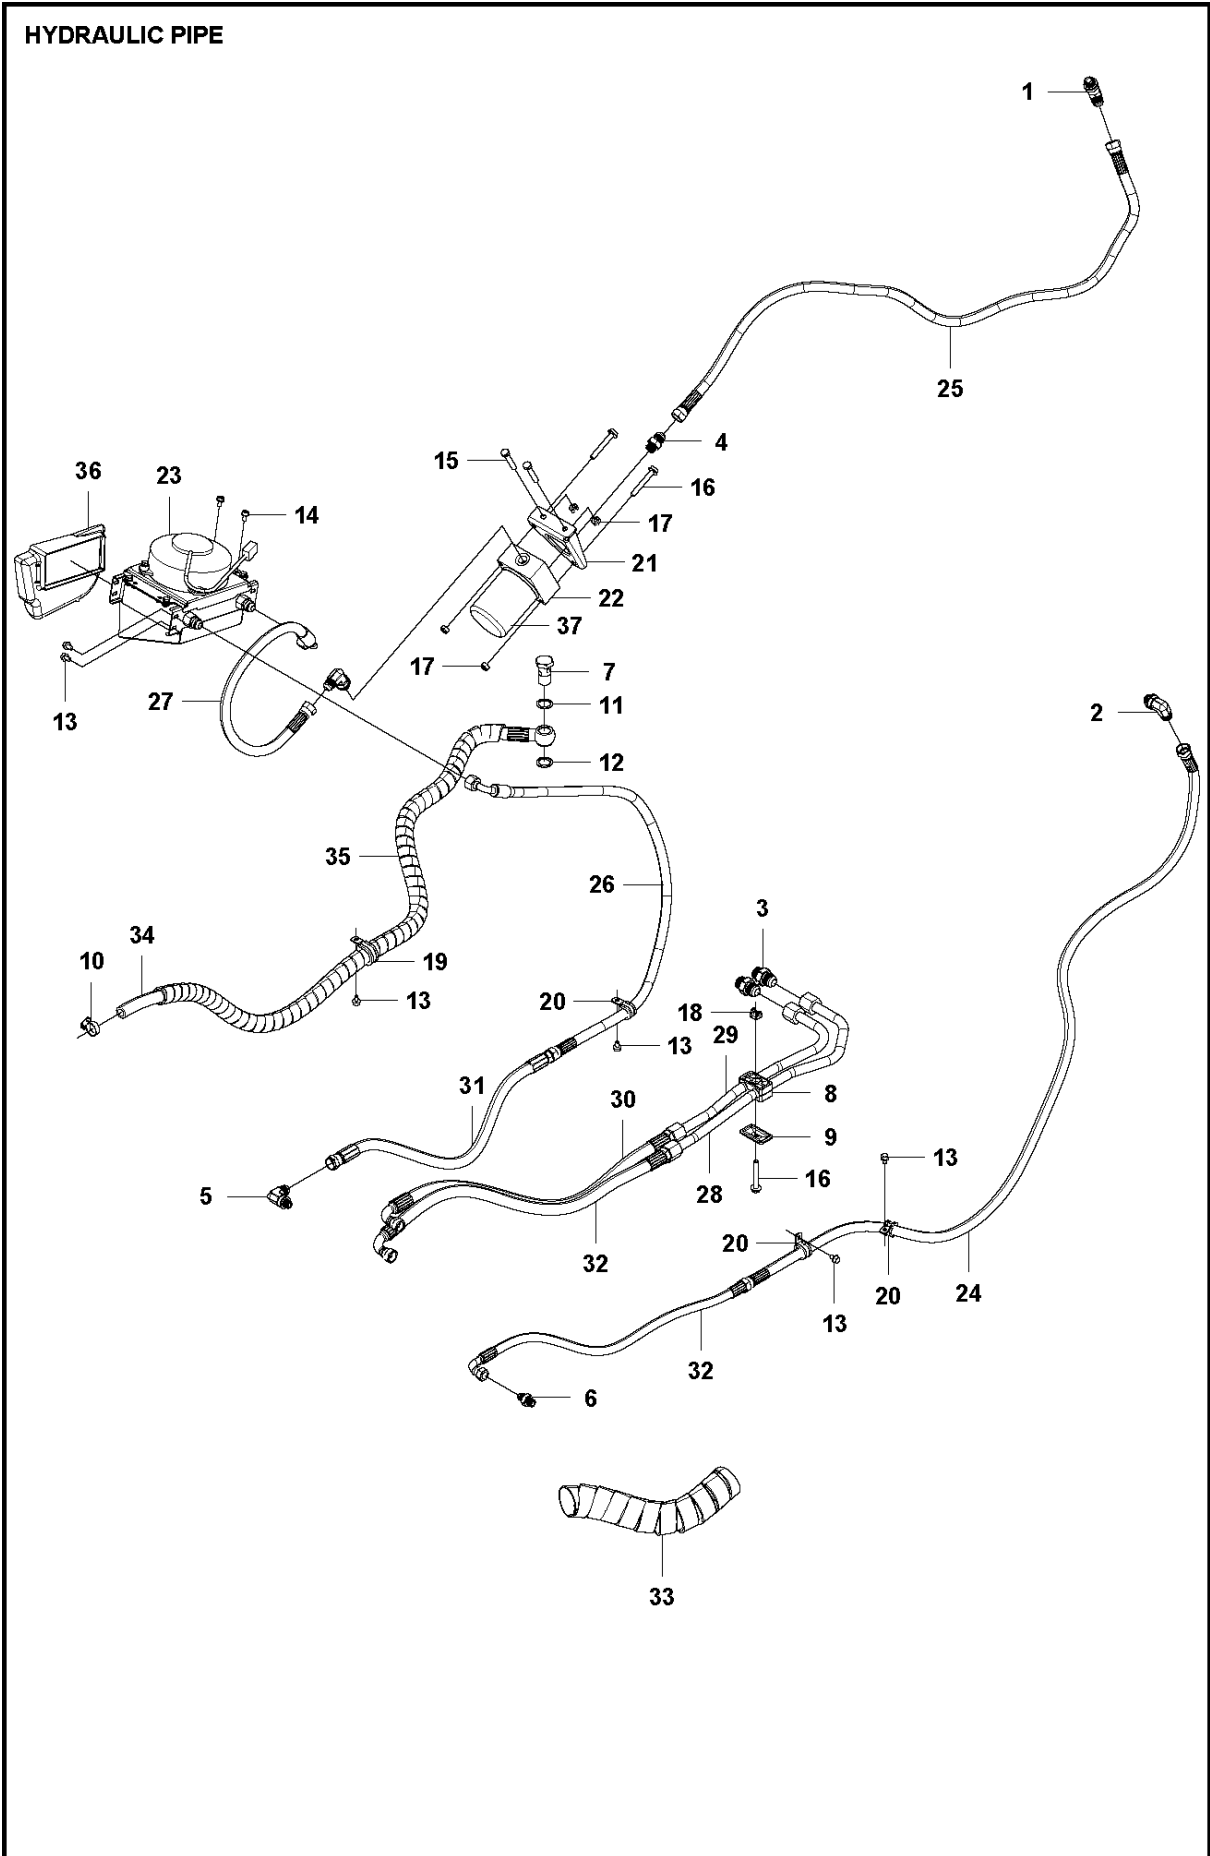

HYDRAULIC PIPE

RC 320Ts AWD, 967628801

Ref	Part No	Description	Remark	QTY KIT
1	535 42 69-01	PIPE FITTING		1
2	535 43 73-01	PIPE FITTING		2
3	535 42 68-06	PIPE FITTING		2
4	535 42 68-01	PIPE FITTING		1
5	535 43 73-05	PIPE FITTING		1
6	535 42 68-05	PIPE FITTING		1
7	544 02 05-01	PIPE FITTING		1
8	544 37 33-02	PIPE CLAMP		1
9	544 37 38-02	COVER PLATE		1
10	505 13 11-01	HOSE CLAMP		1
11	544 01 00-01	GASKET		1
12	544 01 00-03	GASKET		2
13	725 23 64-61	SCREW EHHFT		6
14	535 47 52-12	SCREW EHHFM		2
15	725 24 60-71	SCREW EHHM		2
16	506 57 01-07	SCREW EHHFM		3
17	732 21 18-01	LOCK NUT		4
18	544 81 17-01	CAGE NUT		1
19	574 53 12-01	HOSE CLAMP		1
20	574 53 12-03	HOSE CLAMP		3
21	588 97 95-01	BRACKET		1
22	580 65 33-01	FILTER UNIT		1
23	505 45 90-01	OIL COOLER		1
24	501 08 73-01	HOSE ASSY		1
25	501 08 73-02	HOSE ASSY		1
26	501 08 76-01	HYDRAULIC HOSE		1
27	501 08 76-02	HYDRAULIC HOSE		1
28	588 88 72-01	HYDRAULIC PIPE		1
29	588 88 70-01	HYDRAULIC PIPE		1
30	535 45 03-02	HYDRAULIC HOSE		1
31	575 41 53-01	HYDRAULIC HOSE		1
32	544 45 64-01	HYDRAULIC HOSE		2
33	544 02 66-03	HOSE GUARD		1
34	578 29 50-04	HYDRAULIC HOSE		1
35	544 02 66-07	HOSE GUARD		1
36	589 22 75-01	AIR INTAKE		1
37	574 86 71-01	OIL FILTER		1