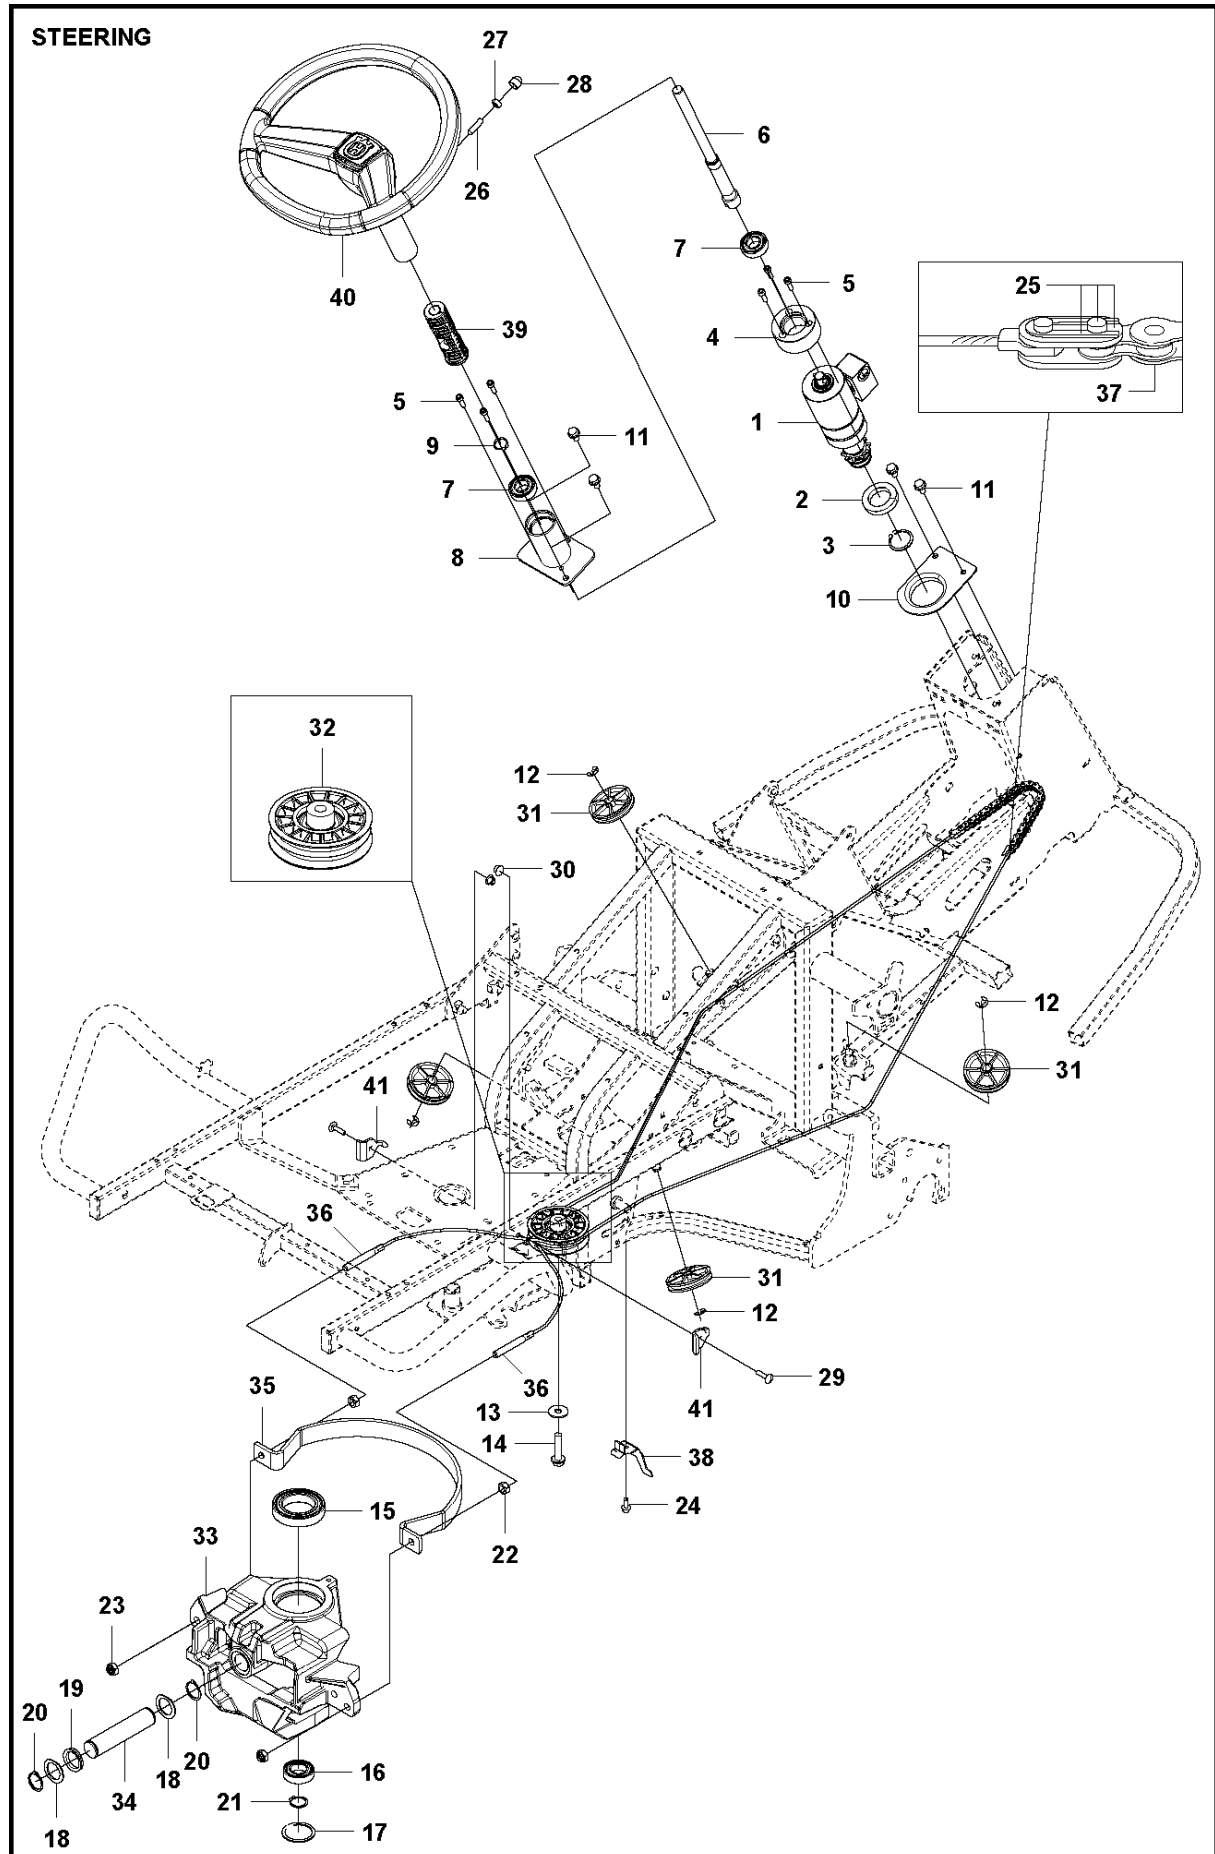

STEERING

RC 320Ts AWD, 967628801

Ref	Part No	Description	Remark	QTY KIT
1	535 45 71-03	COMFORT STEERING		1
2	535 42 78-01	BALL BEARING		1
3	735 31 33-00	CIRCLIP		1
4	578 15 05-01	BEARING HOUSING		1
5	725 53 70-01	SCREW IHSCM		6
6	578 12 98-01	STEERING ROD		1
7	738 21 04-04	BALL BEARING		1
8	578 15 09-01	BEARING SUPPORT		1
9	735 31 22-00	CIRCLIP		1
10	504 53 82-01	BEARING CAGE		1
11	506 57 01-04	SCREW EHHFM		4
12	735 31 14-20	E-CLIP		4
13	734 11 74-41	WASHER		1
14	506 67 54-03	SCREW EHHFM		1
15	738 21 10-04	BALL BEARING		1
16	738 21 05-04	BALL BEARING		1
17	735 31 40-10	CIRCLIP		1
18	582 10 46-01	WASHER		2
19	740 68 15-21	V-RING		1
20	735 31 28-00	CIRCLIP		2
21	735 31 26-00	CIRCLIP		1
22	731 23 20-51	HEXAGON NUT		2
23	732 21 20-51	NUT		2
24	725 23 64-61	SCREW EHHFT		1
25	506 55 47-01	LINKAGE		2
26	728 74 55-05	SCREW IHSETM		1
27	731 23 18-01	HEXAGON NUT		1
28	544 43 32-01	PROTECTIVE COVER		1
29	727 63 72-51	SCREW		2
30	576 64 57-03	NUT FLANGE		2
31	506 52 24-01	STARTER PULLEY		4
32	576 49 25-03	PULLEY		1
33	501 67 94-01	SPINDLE		1
34	535 46 30-02	SWING AXLE		1
35	582 17 86-01	WIRE GUIDE		1
36	501 60 48-05	CABLE ASSY		2
37	506 55 46-14	CHAIN		1
38	588 97 47-01	WIRE GUIDE		1
39	587 08 09-01	DRIVER		1
40	577 96 04-01	STEERING WHEEL		1
41	582 38 45-01	BRACKET		2