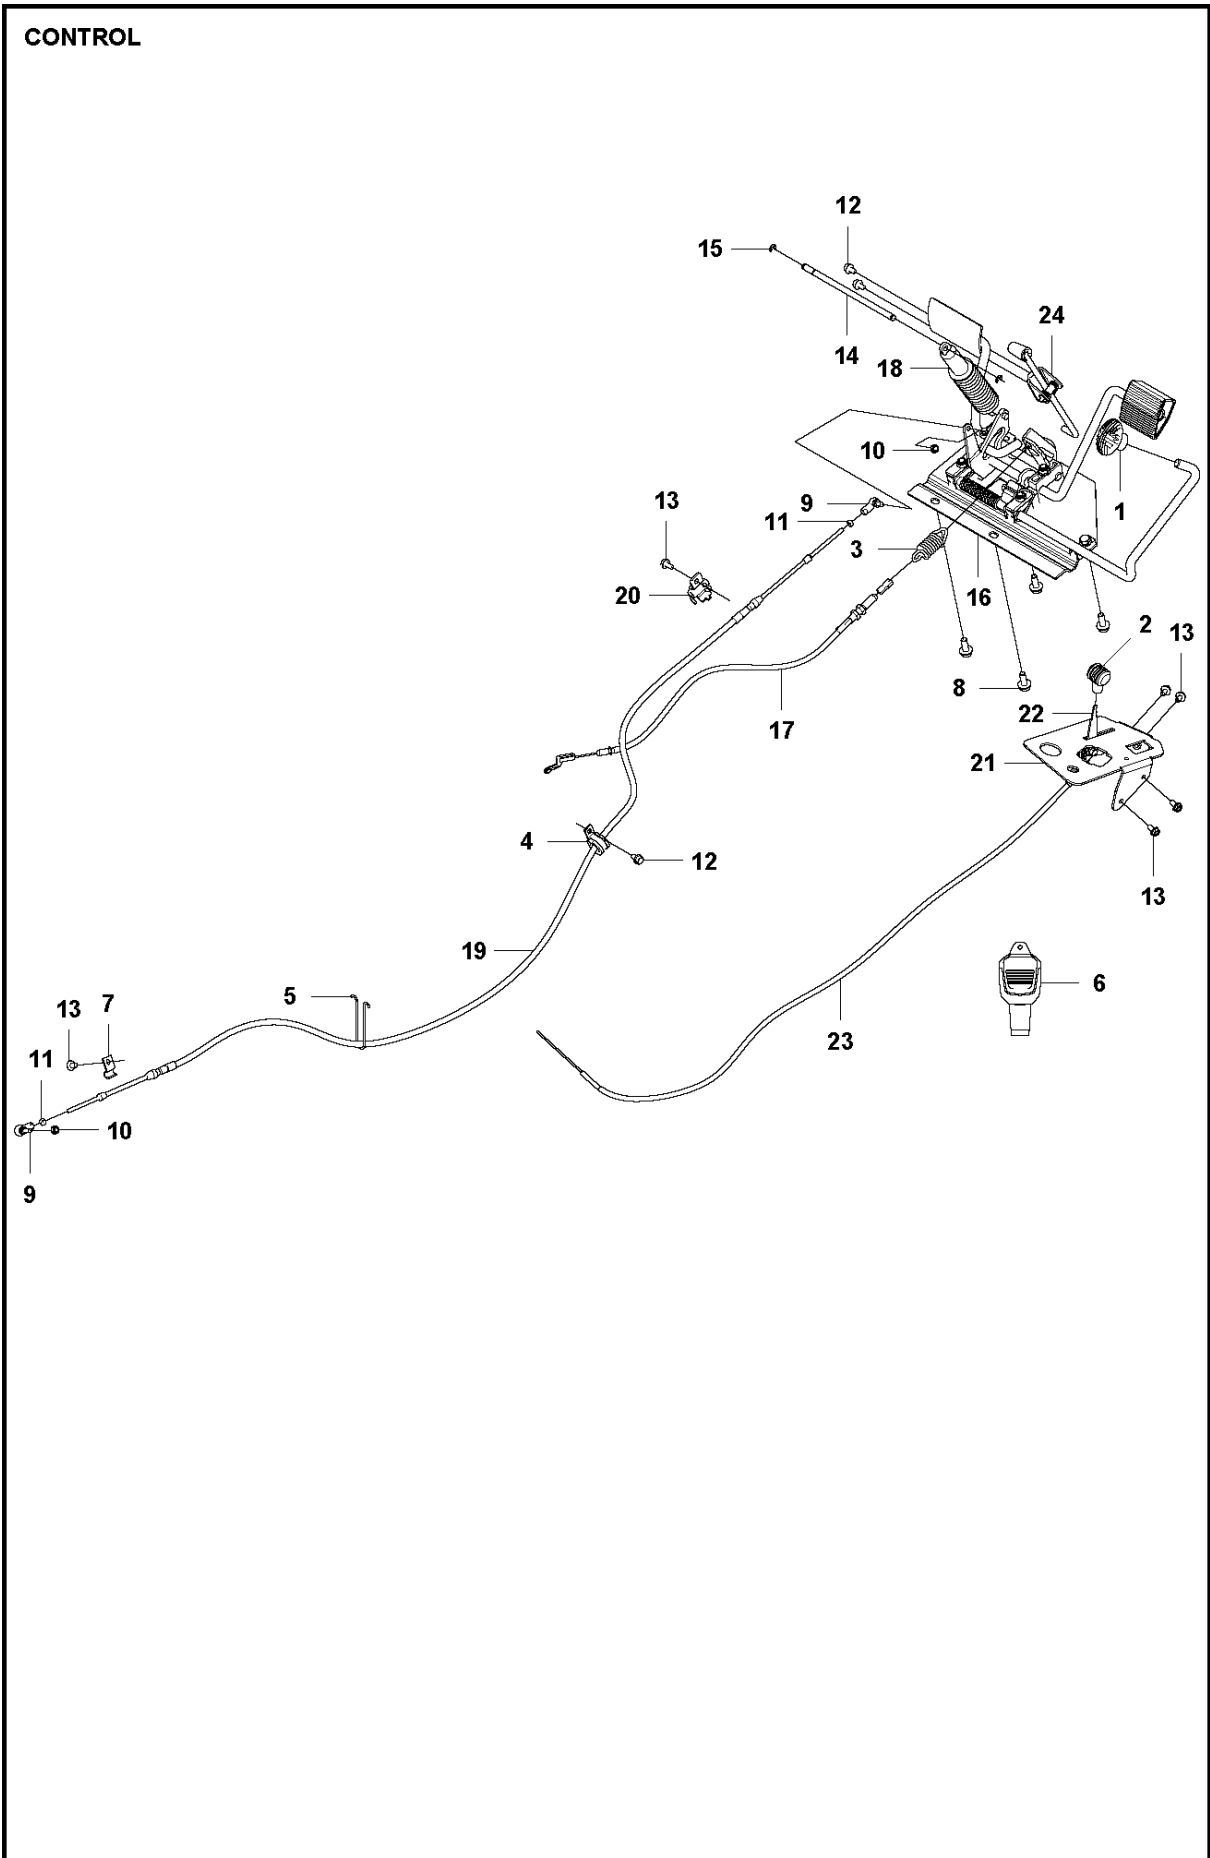

CONTROLS

RC 320Ts AWD, 967628801

Ref	Part No	Description	Remark	QTY KIT
1	586 72 74-01	KNOB		1
2	506 88 91-01	KNOB		1
3	506 94 63-01	BRAKE SPRING		1
4	574 53 12-03	HOSE CLAMP		1
5	506 57 64-02	CABLE HOLDER		1
6	586 37 94-01	LEVER		1
7	506 56 65-01	CLIP		1
8	506 57 01-04	SCREW EHHFM		4
9	578 77 68-01	BALL JOINT		2
10	732 21 16-01	NUT		2
11	731 23 14-01	HEXAGON NUT		2
12	725 23 64-61	SCREW EHHFT		3
13	535 47 52-12	SCREW EHHFM		6
14	589 77 49-01	SHAFT		1
15	735 31 09-20	E-CLIP		2
16	586 96 93-01	PEDAL PLATE ASSY		1
17	589 25 86-01	BRAKE WIRE		1
18	506 93 83-01	DAMPING PIECE		1
19	574 41 12-03	CONTROL CABLE		1
20	589 02 65-01	BRACKET		1
21	588 83 46-01	SHEET		1
22	582 65 62-01	THROTTLE CONTROL ASSY		1
23	544 30 17-11	WIRE		1
24	544 40 31-01	BRAKE LEVER ASSY		1