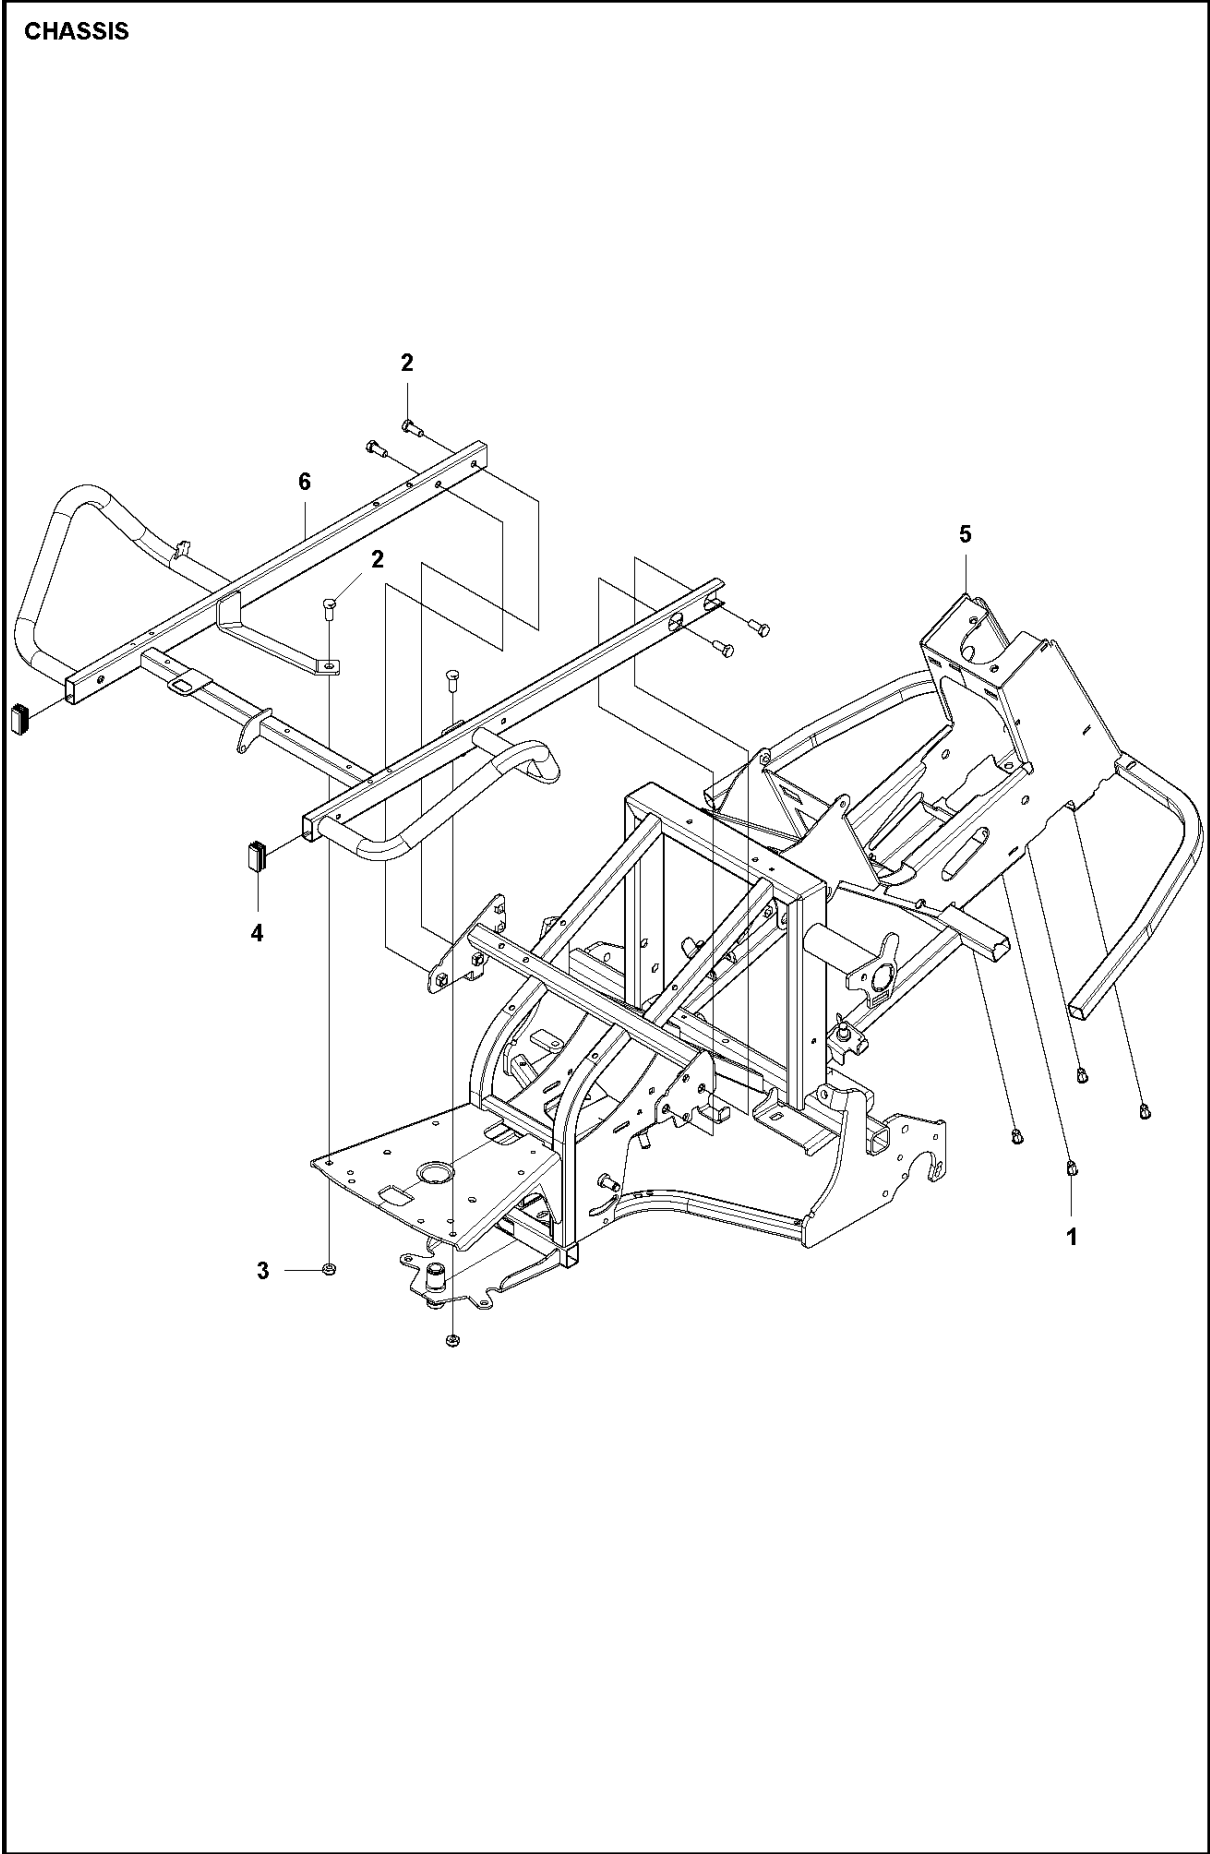

CHASSIS

RC 320Ts AWD, 967628801

Ref	Part No	Description	Remark	QTY KIT
1	506 91 62-01	BLIND RIVET NUT		4
2	725 24 93-71	SCREW EHHM		6
3	732 21 20-51	NUT		2
4	589 73 58-01	PLUG		2
5	588 87 92-02	CHASSIS		1
6	588 98 26-01	ENGINE FRAME		1