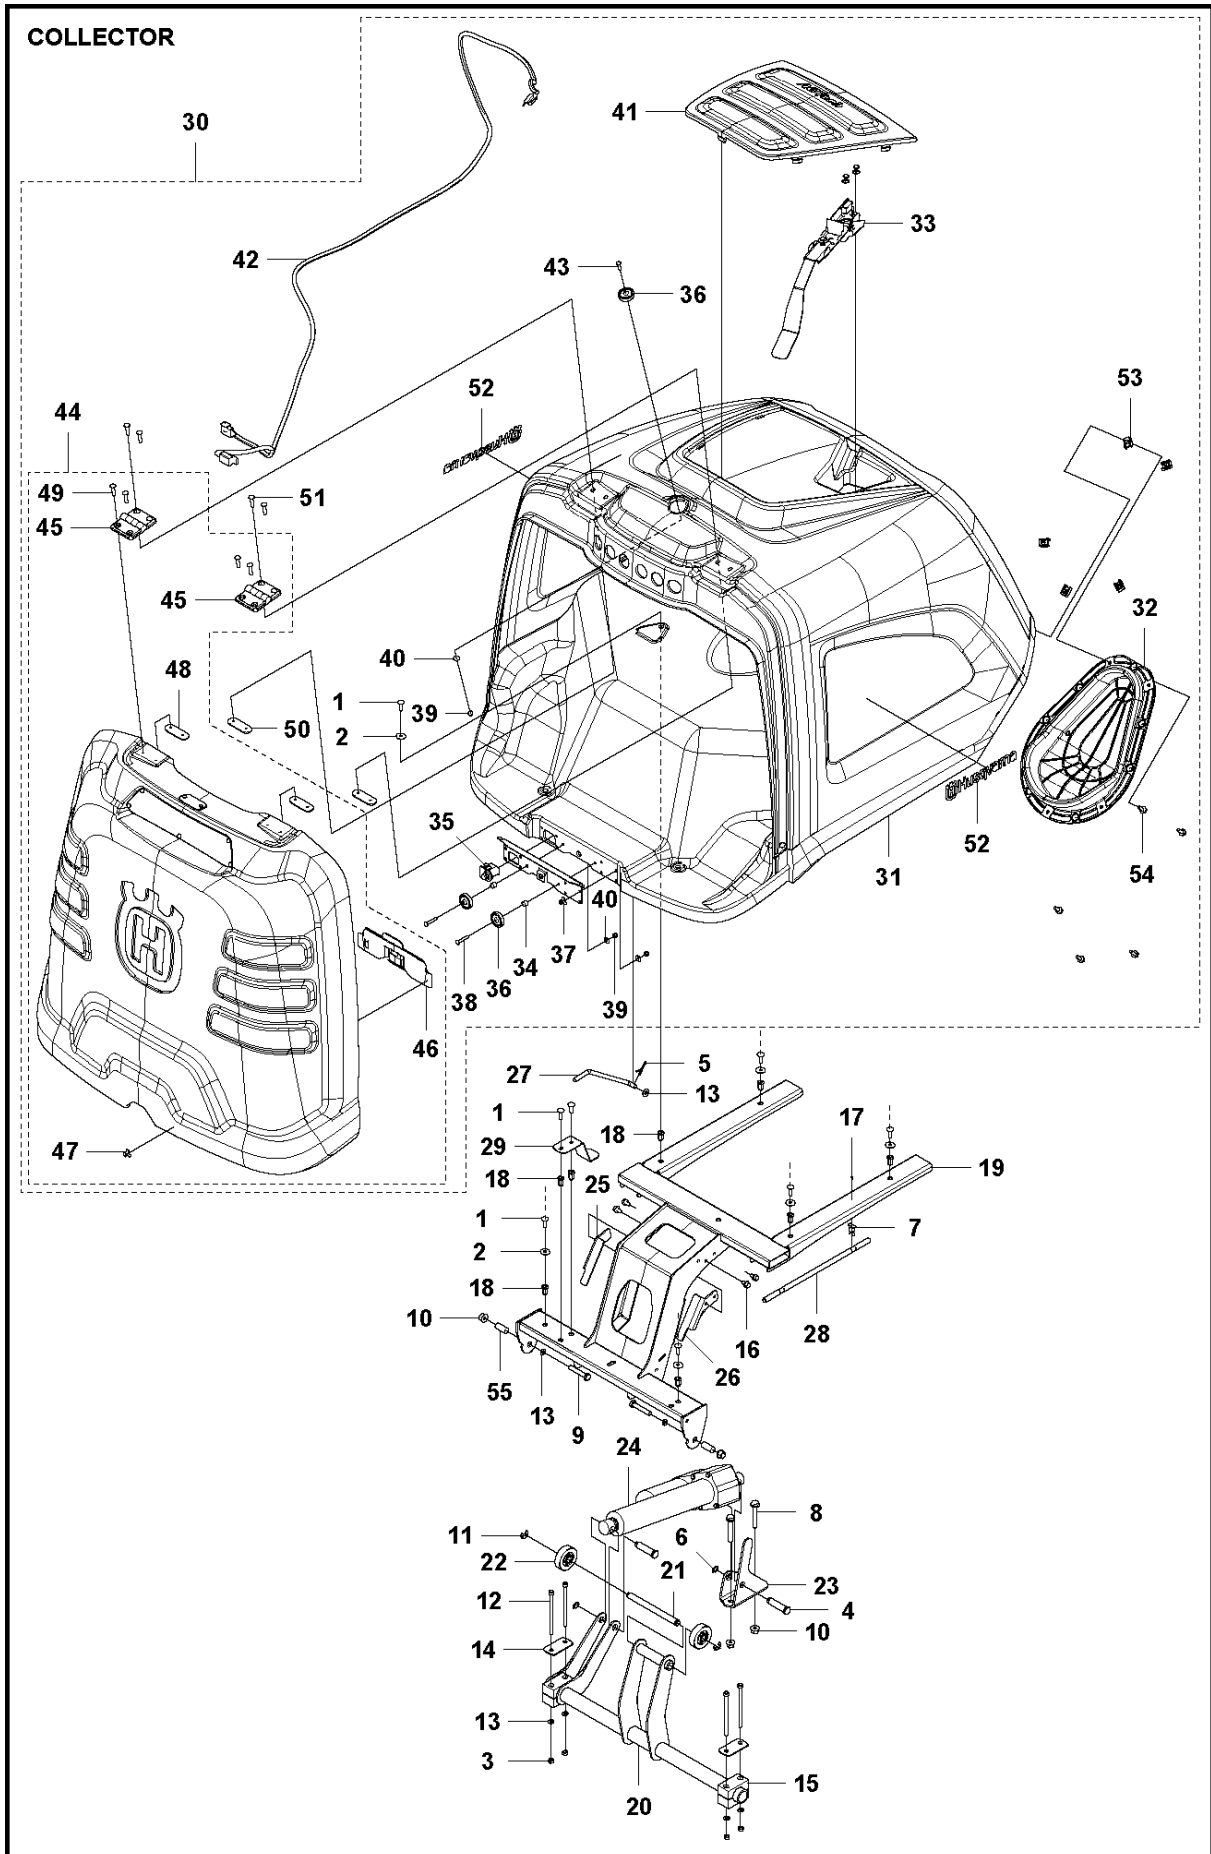

FRAME

RC 320Ts AWD, 967628801

Ref	Part No	Description	Remark	QTY KIT
1	544 13 36-01	DRAW SPRING		2
2	506 57 01-05	SCREW EHHFM		1
3	506 89 58-01	COLLAR SCREW		2
4	732 25 22-01	HEXAGON LOCKING NUT		2
5	577 10 31-01	SCREW ITXSCFM		1
6	506 59 74-01	SCREW EHHFM		1
7	725 25 15-71	SCREW EHHM		2
8	734 11 72-01	WASHER		2
9	721 61 83-01	SPLIT PIN		2
10	581 76 52-01	WASHER		1
11	725 64 48-01	SCREW IHCSFM		1
12	732 21 14-01	LOCK NUT		1
13	503 23 01-16	WASHER		2
14	588 85 08-01	EQUIPMENT FRAME		1
15	588 88 96-01	HOOK		1
16	588 93 81-01	SLEEVE		1
17	588 89 00-01	ROD		1
18	588 89 01-01	SHEET		1
19	588 89 02-01	SHEET		1
20	505 42 09-01	SPRING		2

COVER

RC 320Ts AWD, 967628801

Ref	Part No	Description	Remark	QTY	KIT
1	544 40 05-01	SCREW		36	
2	535 42 91-01	SPRING NUT		8	
3	535 47 52-12	SCREW EHHFM		6	
4	574 85 62-01	SCREW		2	
5	522 55 73-01	SCREW		2	
6	725 23 64-61	SCREW EHHFT		1	
7	589 21 15-01	COVER		1	
8	504 61 09-01	SCREW ITPANT		5	9
9	589 21 14-01	COVER		1	
10	582 21 42-01	LAMP		2	9
11	501 05 63-01	COVER		1	9
12	576 97 34-01	DECAL		1	9, 11
13	589 21 10-01	COVER		1	9
14	589 21 09-01	COVER		1	9
15	589 21 11-01	COVER		1	
16	589 22 46-01	COVER		1	
17	589 22 45-01	COVER		1	
18	582 27 76-01	COVER ASSY		1	
19	582 27 75-01	COVER ASSY		1	
20	589 22 54-01	COVER		1	
21	589 22 56-01	COVER		1	
22	589 22 53-01	COVER		1	
23	589 22 55-01	COVER		1	
24	589 22 58-01	COVER		1	
25	589 22 57-01	COVER		1	
26	589 22 60-01	COVER		1	
27	589 22 59-01	COVER		1	
28	589 22 62-01	COVER		1	
29	589 22 61-01	COVER		1	
30	589 22 63-02	COVER		1	
31	589 22 63-01	COVER		1	
32	589 22 64-02	COVER		1	
33	589 22 64-01	COVER		1	
34	574 88 60-01	COVER		1	
35	589 22 43-01	COVER		1	
36	589 22 44-01	COVER		1	
37	589 94 88-01	PROTECTIVE PLATE		1	