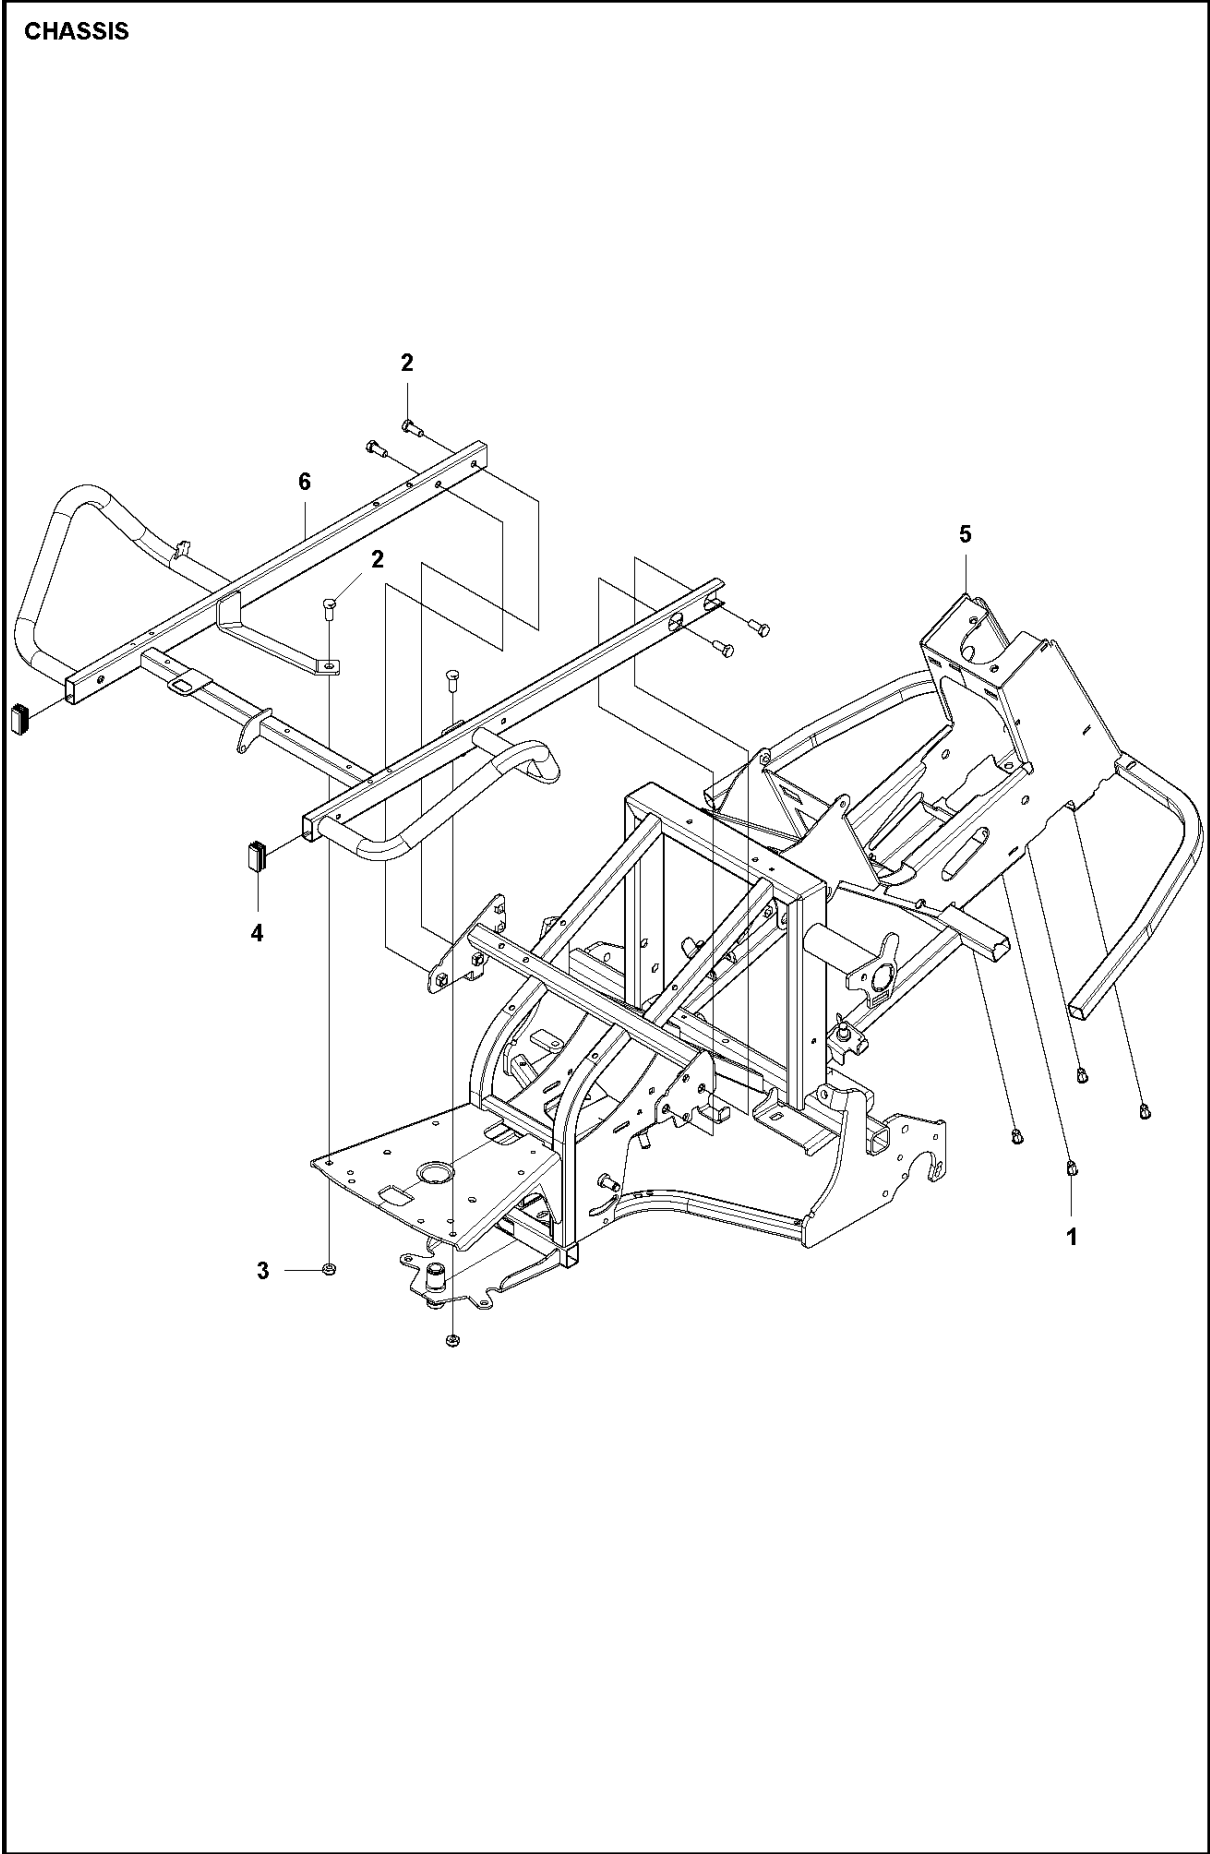

CHASSIS

RC 320Ts AWD, 967628801

Ref	Part No	Description	Remark	QTY KIT
1	506 91 62-01	NUT		4
2	725 24 93-71	SCREW EHHM		6
3	732 21 20-51	NUT		2
4	589 73 58-01	PLUG		2
5	588 87 92-02	CHASSIS		1
6	588 98 26-01	ENGINE FRAME		1