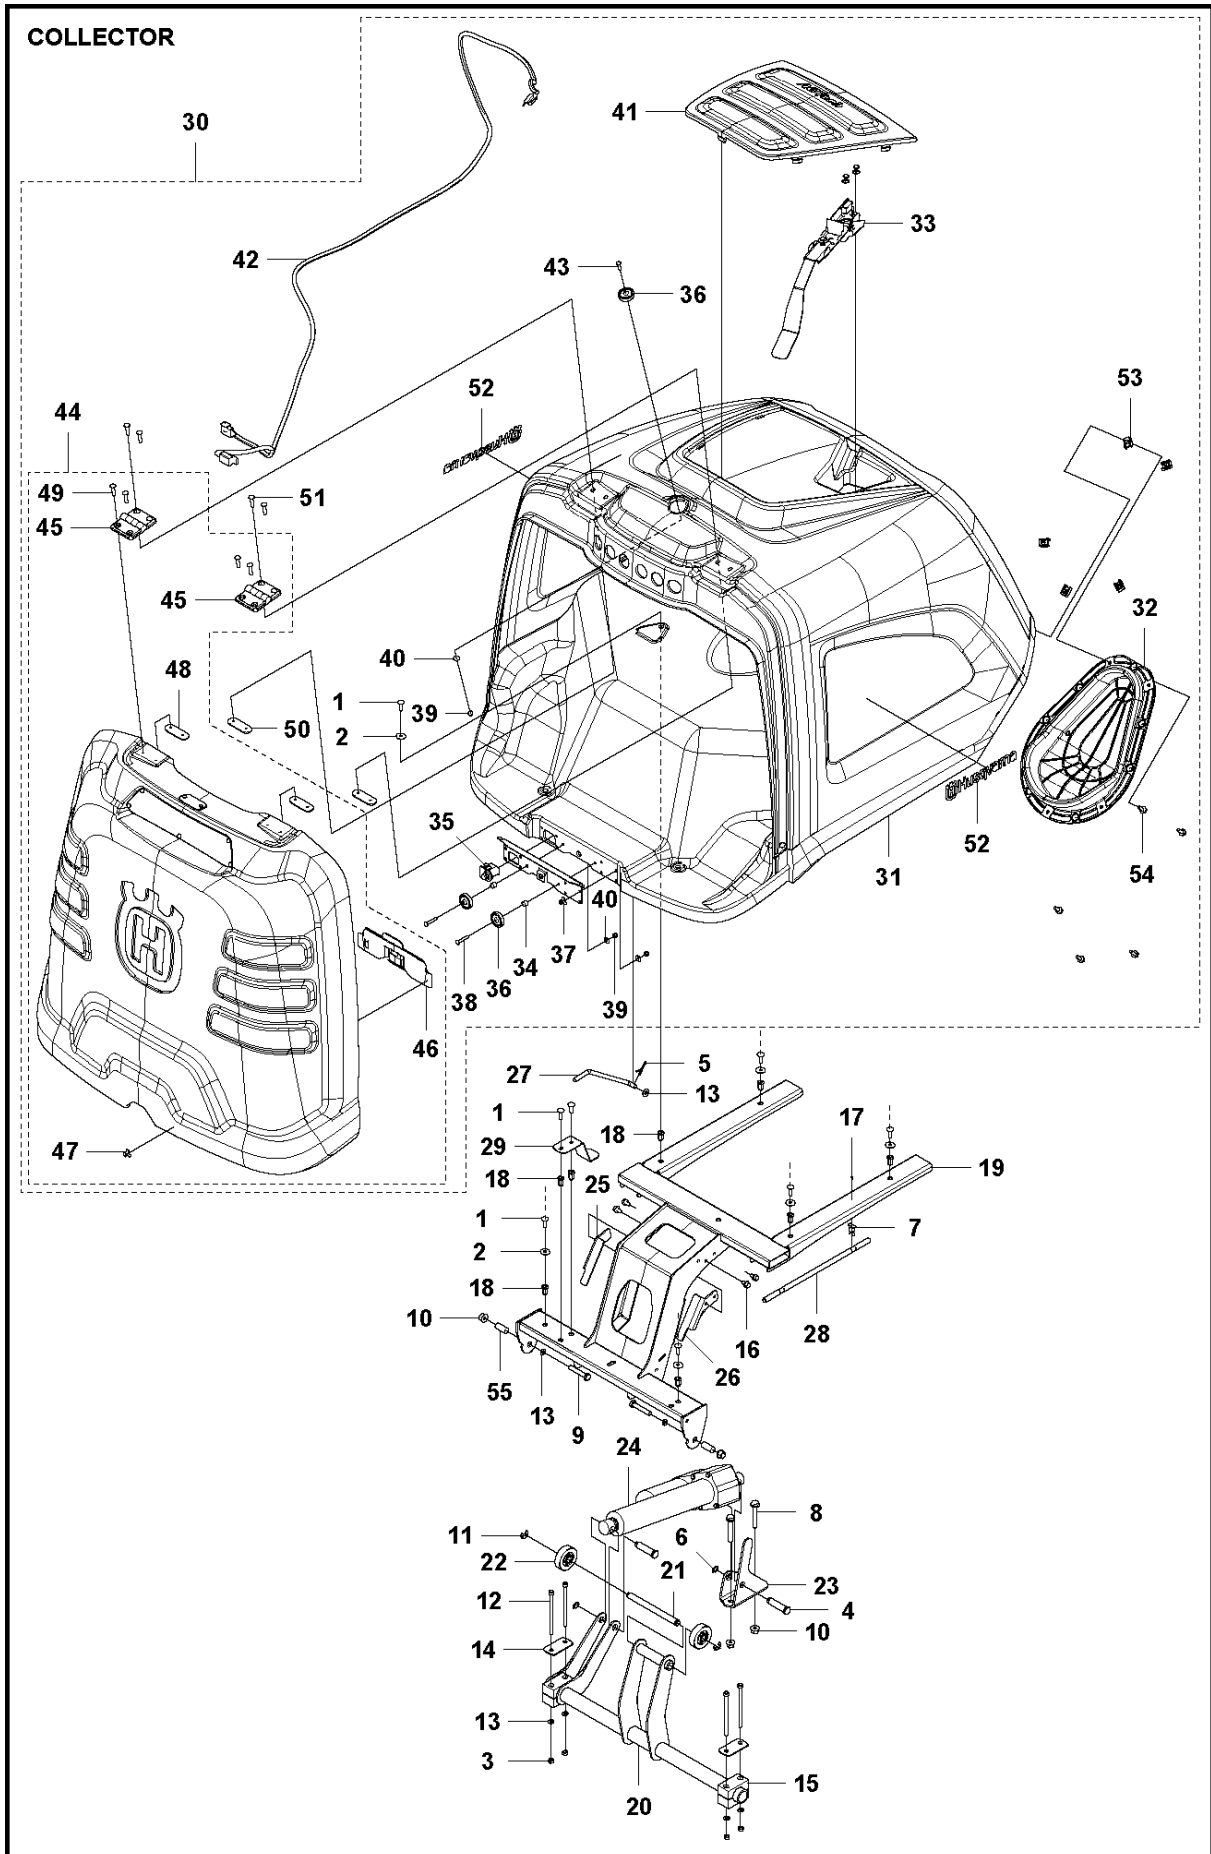

FRAME

RC 320Ts AWD, 967628801

Ref	Part No	Description	Remark	QTY KIT
1	544 13 36-01	DRAW SPRING		2
2	506 57 01-05	SCREW EHHFM		1
3	506 89 58-01	COLLAR SCREW		2
4	732 25 22-01	HEXAGON LOCKING NUT		2
5	577 10 31-01	SCREW ITXSCFM		1
6	506 59 74-01	SCREW EHHFM		1
7	725 25 15-71	SCREW EHHM		2
8	734 11 72-01	WASHER		2
9	721 61 83-01	SPLIT PIN		2
10	581 76 52-01	WASHER		1
11	725 64 48-01	SCREW IHCSFM		1
12	732 21 14-01	LOCK NUT		1
13	503 23 01-16	WASHER		2
14	588 85 08-01	EQUIPMENT FRAME		1
15	588 88 96-01	HOOK		1
16	588 93 81-01	SLEEVE		1
17	588 89 00-01	ROD		1
18	588 89 01-01	SHEET		1
19	588 89 02-01	SHEET		1
20	505 42 09-01	SPRING		2

COVER

RC 320Ts AWD, 967628801

Ref	Part No	Description	Remark	QTY	KIT
1	544 40 05-01	SCREW		36	
2	535 42 91-01	SPRING NUT		8	
3	535 47 52-12	SCREW EHHFM		6	
4	574 85 62-01	SCREW		2	
5	522 55 73-01	SCREW		2	
6	725 23 64-61	SCREW EHHFT		1	
7	589 21 15-01	COVER		1	
8	504 61 09-01	SCREW ITPANT		5	9
9	589 21 14-01	COVER		1	
10	582 21 42-01	LAMP	LED	2	9
11	501 05 63-01	COVER		1	9
12	576 97 34-01	DECAL		1	9, 11
13	589 21 10-01	COVER		1	9
14	589 21 09-01	COVER		1	9
15	589 21 11-01	COVER		1	
16	589 22 46-01	COVER		1	
17	589 22 45-01	COVER		1	
18	582 27 76-01	COVER ASSY		1	
19	582 27 75-01	COVER ASSY		1	
20	589 22 54-01	COVER		1	
21	589 22 56-01	COVER		1	
22	589 22 53-01	COVER		1	
23	589 22 55-01	COVER		1	
24	589 22 58-01	COVER		1	
25	589 22 57-01	COVER		1	
26	589 22 60-01	COVER		1	
27	589 22 59-01	COVER		1	
28	589 22 62-01	COVER		1	
29	589 22 61-01	COVER		1	
30	589 22 63-02	COVER		1	
31	589 22 63-01	COVER		1	
32	589 22 64-02	COVER		1	
33	589 22 64-01	COVER		1	
34	574 88 60-01	COVER		1	
35	589 22 43-01	COVER		1	
36	589 22 44-01	COVER		1	
37	589 94 88-01	PROTECTIVE PLATE		1	