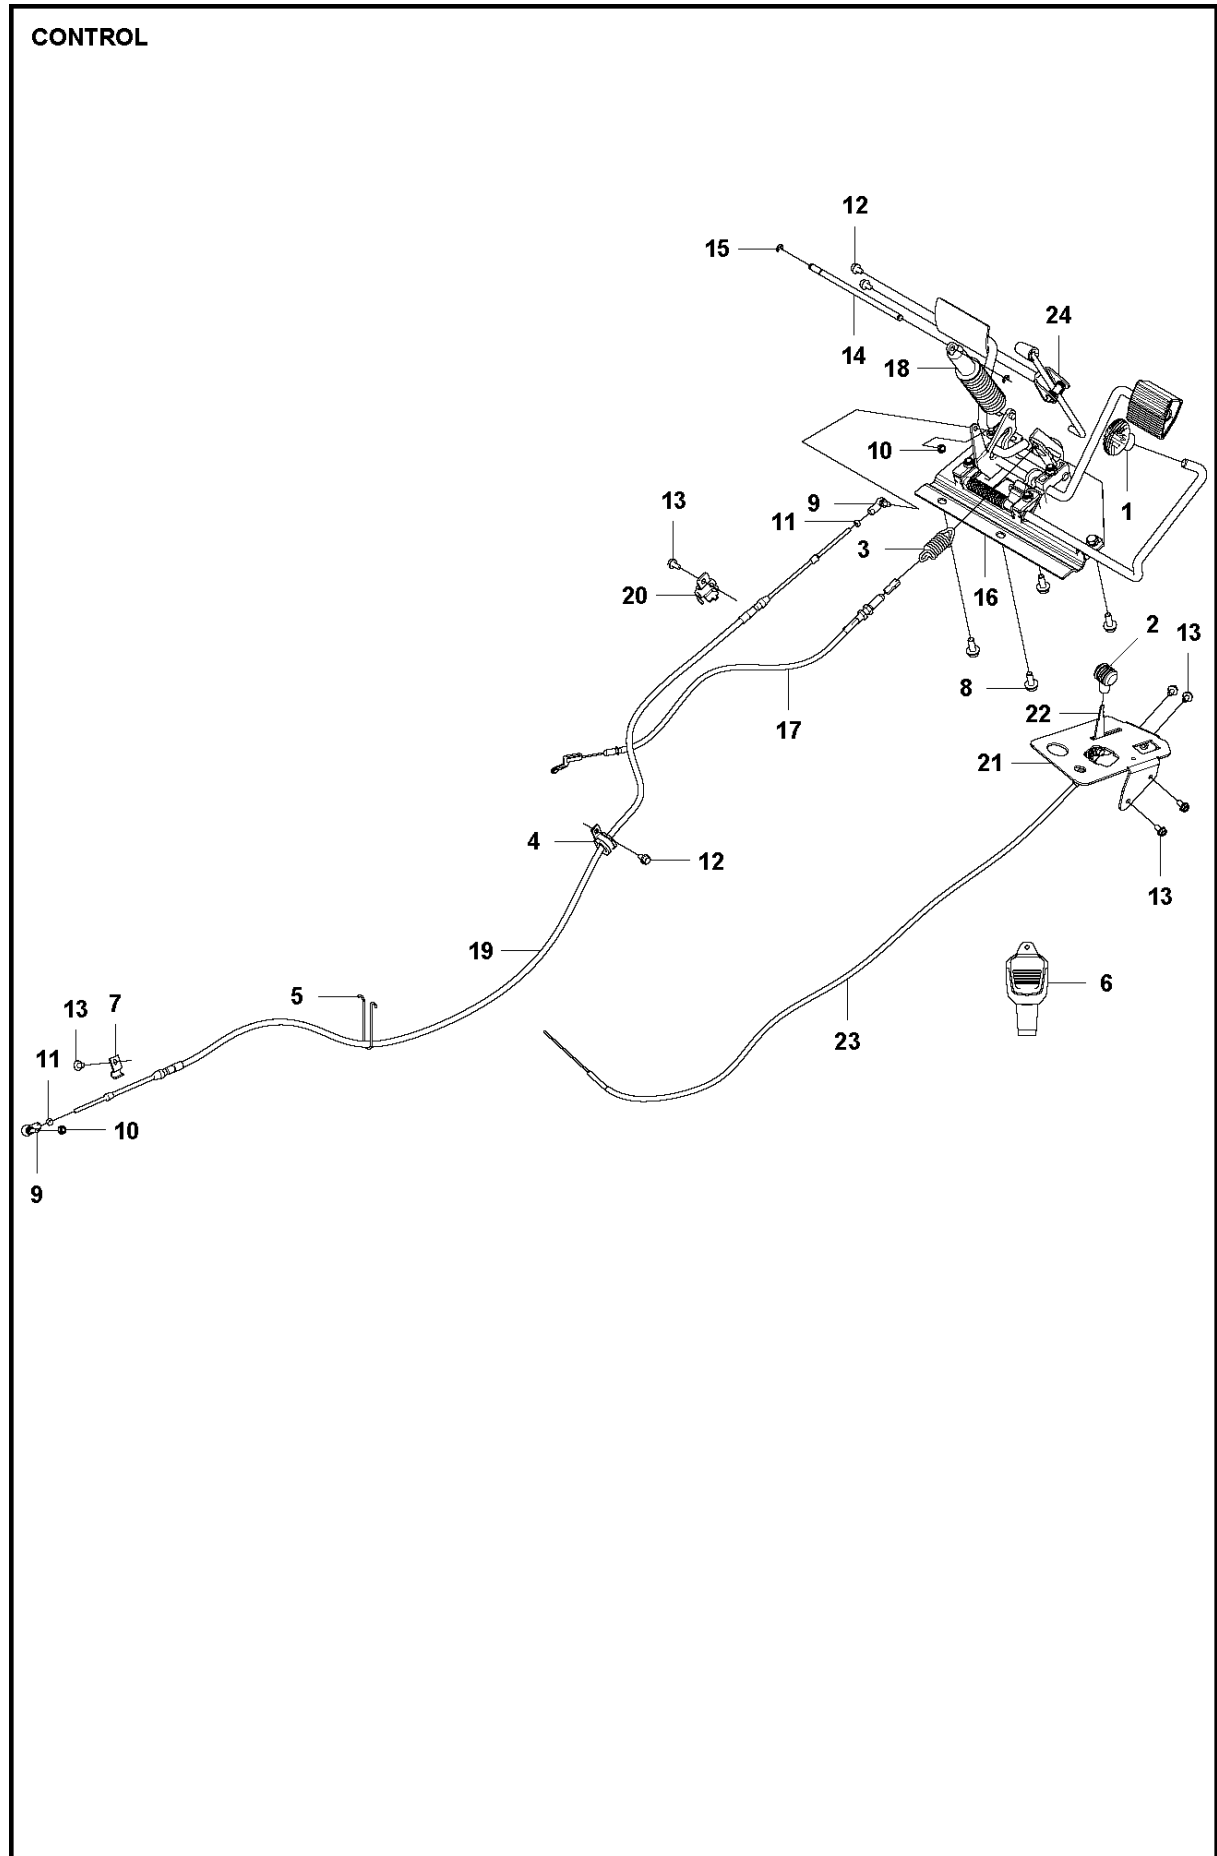

CONTROLS

RC 320Ts AWD, 967628801

Ref	Part No	Description	Remark	QTY KIT
1	586 72 74-01	KNOB		1
2	506 88 91-01	KNOB		1
3	506 94 63-01	BRAKE SPRING		1
4	574 53 12-03	HOSE CLAMP		1
5	506 57 64-02	CABLE HOLDER		1
6	586 37 94-01	LEVER		1
7	506 56 65-01	CLIP		1
8	506 57 01-04	SCREW EHHFM		4
9	578 77 68-01	BALL JOINT		2
10	732 21 16-01	LOCK NUT		2
11	731 23 14-01	HEXAGON NUT		2
12	725 23 64-61	SCREW EHHFT		3
13	535 47 52-12	SCREW EHHFM		6
14	589 77 49-01	SHAFT		1
15	735 31 09-20	E-CLIP		2
16	586 96 93-01	PEDAL PLATE ASSY		1
17	589 25 86-01	BRAKE WIRE		1
18	506 93 83-01	DAMPING PIECE		1
19	574 41 12-03	CONTROL CABLE		1
20	589 02 65-01	BRACKET		1
21	588 83 46-01	SHEET		1
22	582 65 62-01	THROTTLE CONTROL ASSY		1
23	544 30 17-11	WIRE		1
24	544 40 31-01	BRAKE LEVER ASSY		1