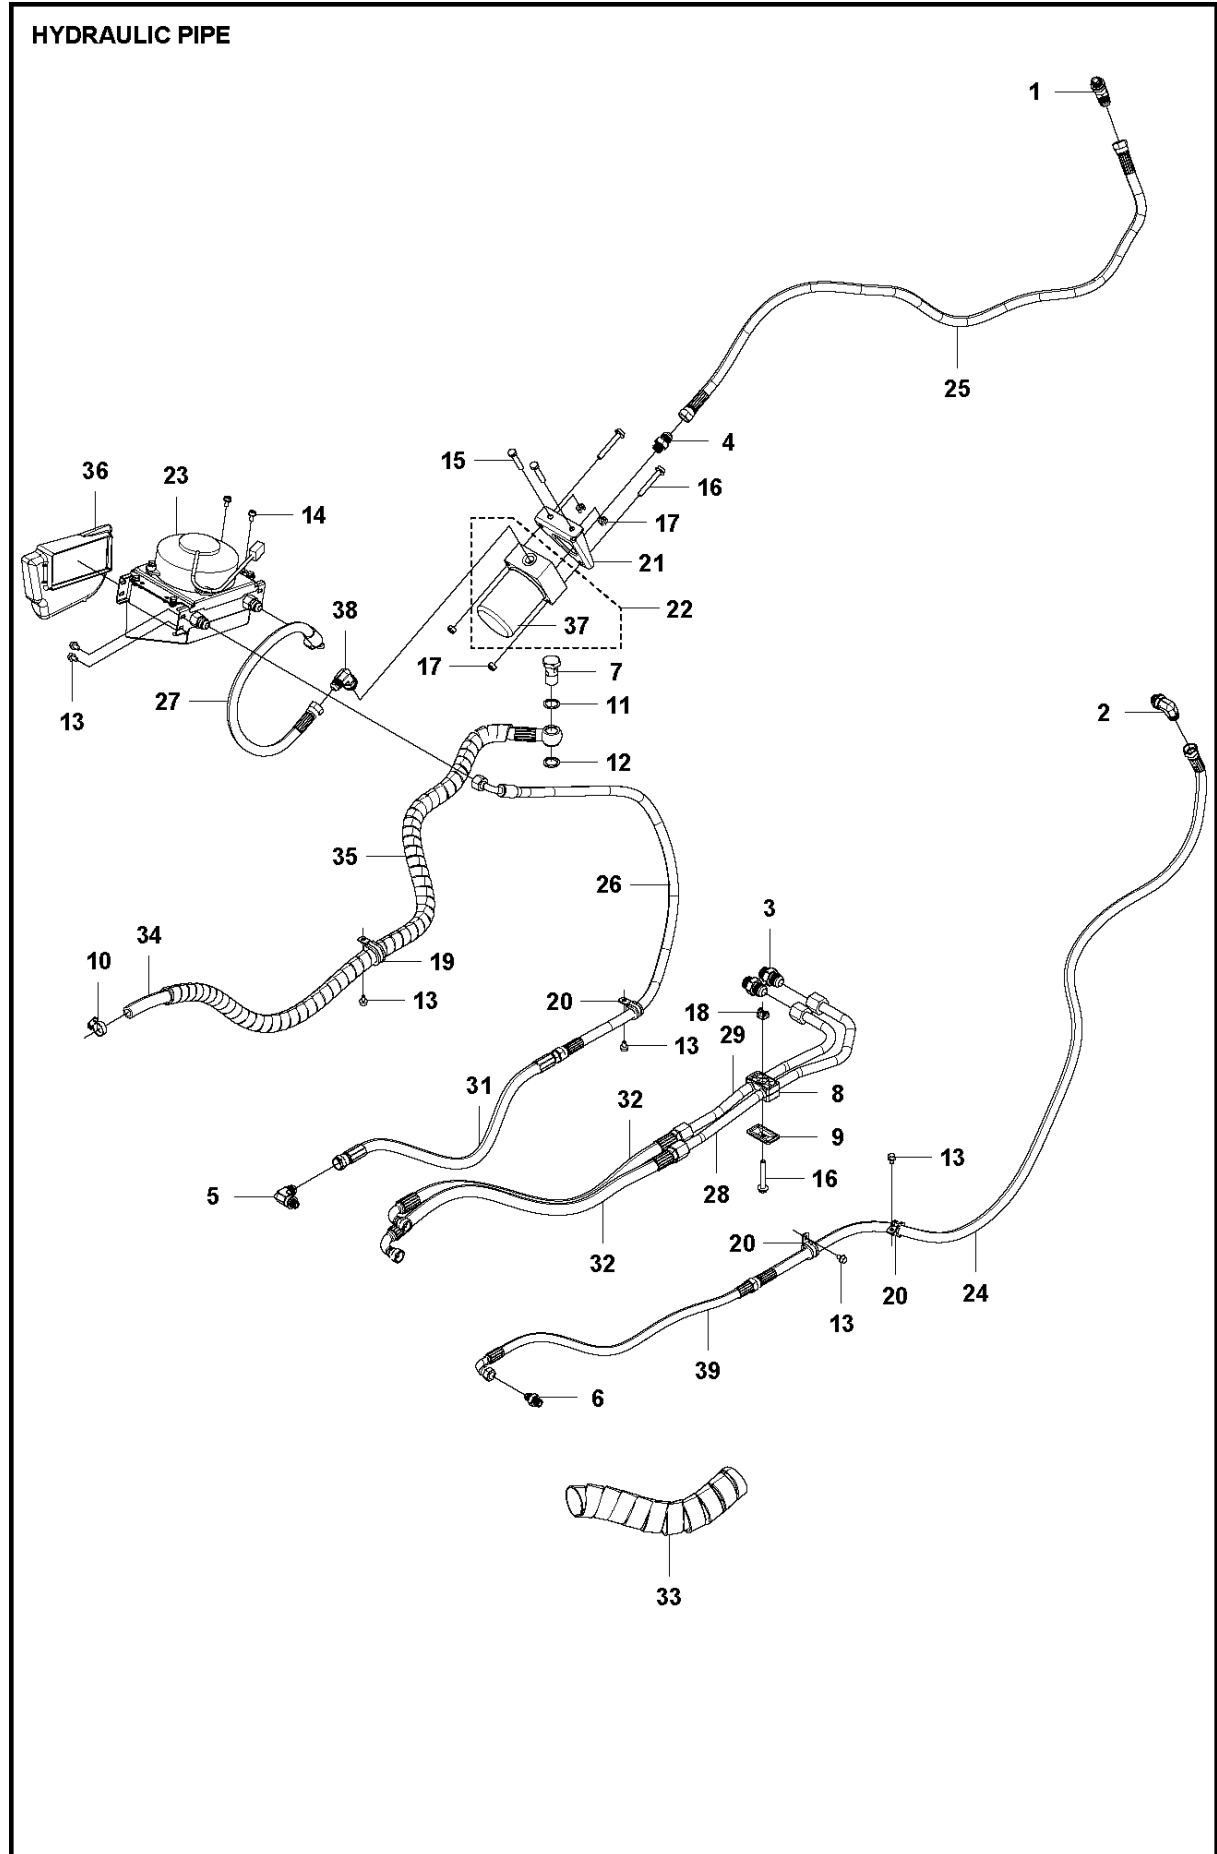

HYDRAULIC PIPE

RC 320Ts AWD, 967628801

Ref	Part No	Description	Remark	QTY KIT
1	535 42 69-01	PIPE FITTING		1
2	535 43 73-01	PIPE FITTING		2
3	535 42 68-06	PIPE FITTING		2
4	535 42 68-01	PIPE FITTING		1
5	535 43 73-05	PIPE FITTING		1
6	535 42 68-05	PIPE FITTING		1
7	544 02 05-01	PIPE FITTING		1
8	544 37 33-02	PIPE CLAMP		1
9	544 37 38-02	COVER PLATE		1
10	505 13 11-01	HOSE CLAMP		1
11	544 01 00-01	GASKET		1
12	544 01 00-03	GASKET		2
13	725 23 64-61	SCREW EHHFT		6
14	535 47 52-12	SCREW EHHFM		2
15	725 24 60-71	SCREW EHHM		2
16	506 57 01-07	SCREW EHHFM		3
17	732 21 18-01	LOCK NUT		4
18	544 81 17-01	CAGE NUT		1
19	574 53 12-01	HOSE CLAMP		1
20	574 53 12-03	HOSE CLAMP		3
21	588 97 95-01	BRACKET		1
22	580 65 33-01	FILTER UNIT		1
23	505 45 90-01	OIL COOLER		1
24	501 08 73-01	HOSE ASSY		1
25	501 08 73-02	HOSE ASSY		1
26	501 08 76-01	HYDRAULIC HOSE		1
27	501 08 76-02	HYDRAULIC HOSE		1
28	588 88 72-01	HYDRAULIC PIPE		1
29	588 88 70-01	HYDRAULIC PIPE		1
31	575 41 53-01	HYDRAULIC HOSE		1
32	544 45 64-01	HYDRAULIC HOSE		2
33	544 02 66-03	HOSE GUARD		1
34	578 29 50-04	HYDRAULIC HOSE		1
35	544 02 66-07	HOSE GUARD		1
36	589 22 75-01	AIR INTAKE		1
37	574 86 71-01	OIL FILTER		1
38	535 43 73-01	PIPE FITTING		1
39	535 45 03-02	HYDRAULIC HOSE		1