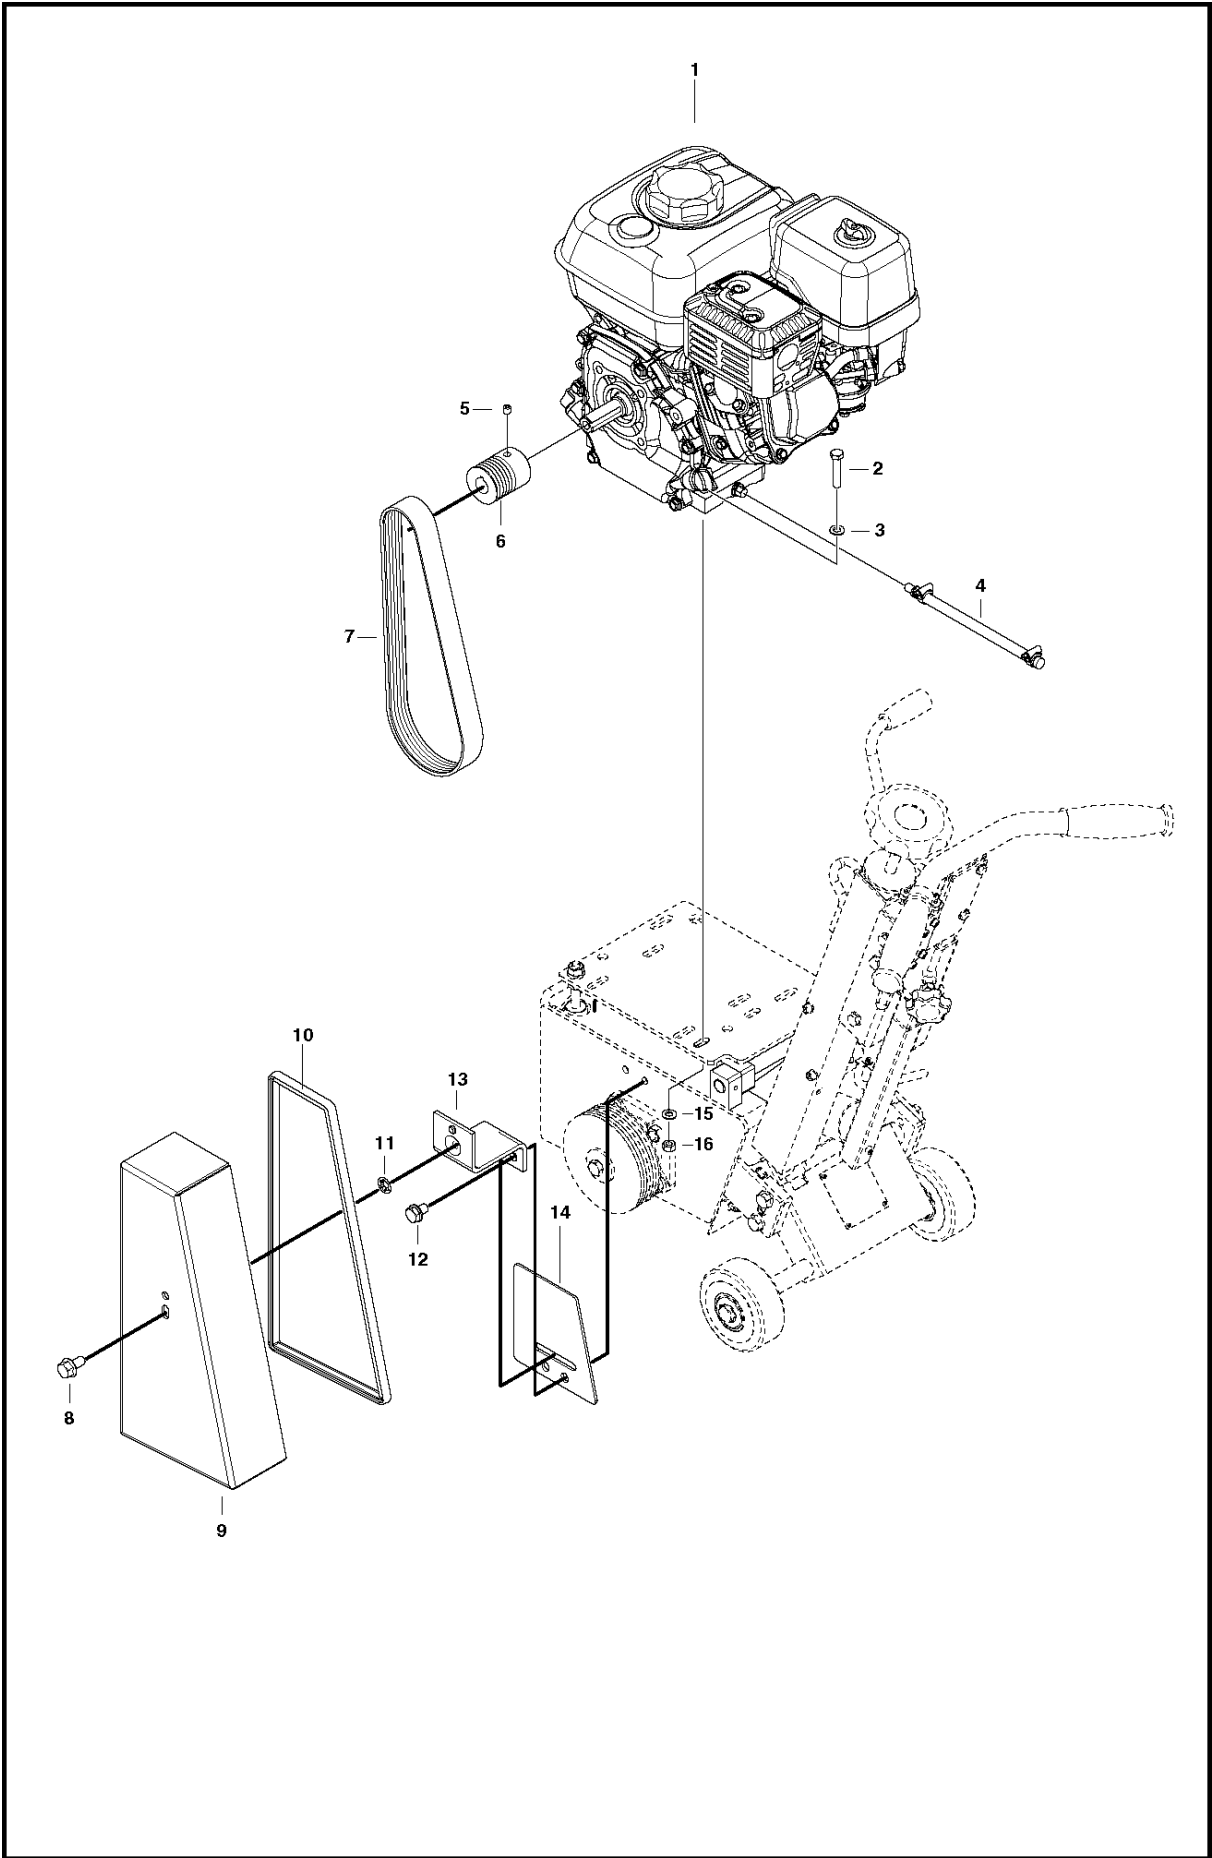

SPARE PARTS LIST

SURFACE PREPARATION EQUIPMENT

CG 200, 2017-10

Ref	Part No	Description	Remark	QTY KIT
1	731 23 20-01	HEXAGON NUT		6
2	734 11 63-01	WASHER		5
3	589 37 53-01	ENGINE PLATE		1
3	589 37 53-02	ENGINE PLATE	HDX	1
4	589 38 08-01	SCREW		2
5	589 37 47-01	DAMPER		2
6	731 23 20-01	HEXAGON NUT		4
7	589 38 69-01	BEARING SUPPORT		1
8	589 59 05-01	BEARING		1
9	590 45 63-01	PLATE		1
9	590 45 63-02	PLATE	HDX	1
10	725 53 70-01	SCREW IHSCM		2
11	731 23 16-01	HEXAGON NUT		2
12	585 97 52-01	SCREW EHHFM		3
13	589 37 46-01	SHAFT		1
14	589 38 70-01	BEARING UNIT		1
15	734 11 72-01	WASHER		4
16	589 38 71-01	SPACER		1
17	589 38 73-01	PULLEY		1
18	589 38 75-01	WASHER		1
19	735 11 73-01	SPRING WASHER		1
20	725 24 93-71	SCREW EHHM		1
21	731 23 18-01	HEXAGON NUT		1
22	725 24 67-51	SCREW EHHM		1
23	589 38 20-01	WHEEL		1
24	589391801	TBD		1
25	732 25 18-01	HEXAGON LOCKING NUT		1
26	502 56 02-03	PARALLEL KEY		1
27	589 39 65-01	COVER SHEET		1
28	543 04 02-10	DRUM		1

ENGINE

CG 200, 2017-10

Ref	Part No	Description	Remark	QTY KIT
1	542 17 30-98	ENGINE	5,5HP	1
2	725 24 59-51	SCREW EHHM		4
3	734 11 63-01	WASHER		4
4	590 77 78-01	HOSE ASSY		1
5	728 74 43-06	SCREW IHSETM		1
6	589 57 03-01	PULLEY		1
7	589 39 43-01	BELT		1
8	585 97 52-01	SCREW EHHFM		1
9	589 39 44-01	BELT GUARD		1
10	589 39 45-01	SEALING STRIP		1
11	591 42 65-01	WASHER		1
12	725 24 89-71	SCREW EHHM		2
13	589 37 51-01	SUPPORT SHEET		1
14	589 37 50-01	PROTECTIVE PLATE		1
15	734 11 72-01	WASHER		4
16	731 23 18-01	HEXAGON NUT		4