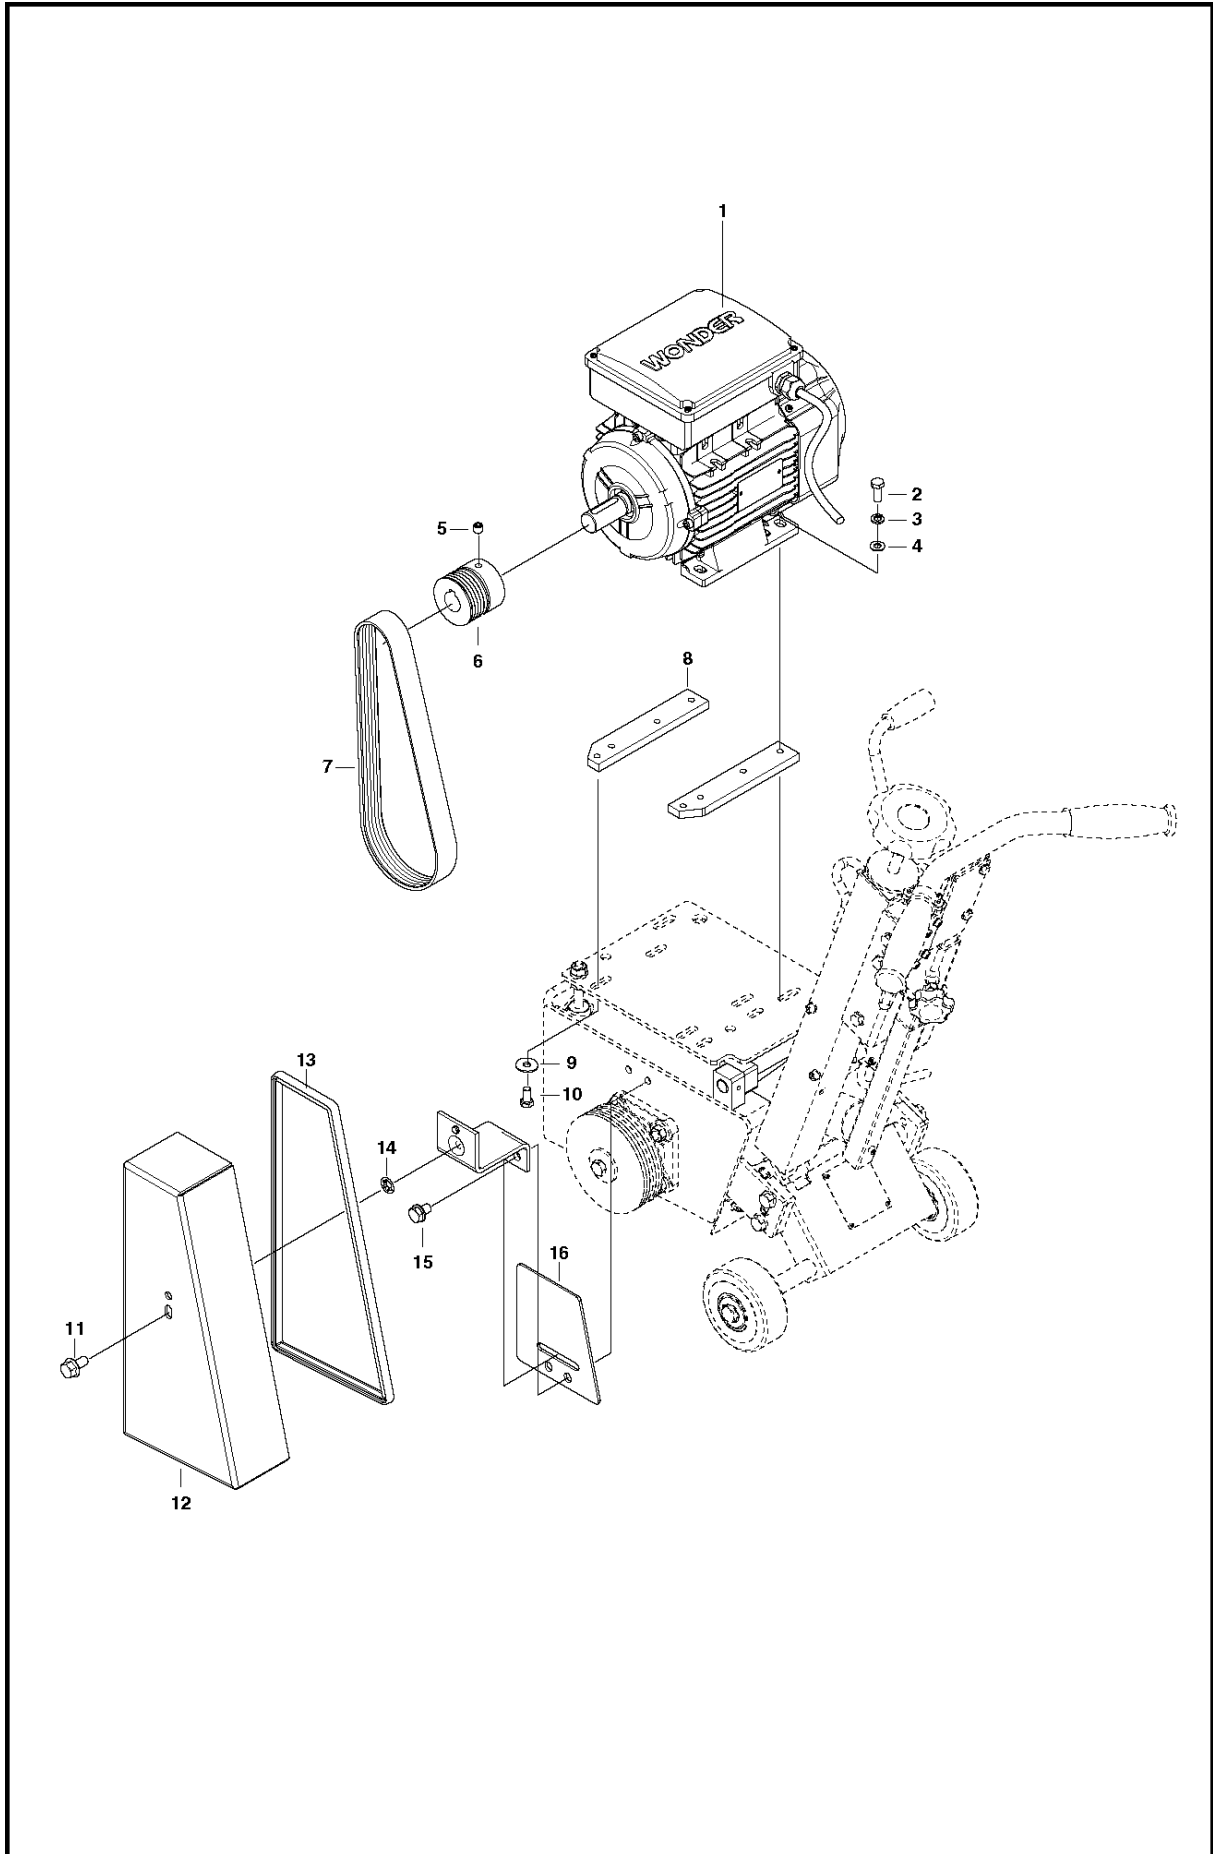

SPARE PARTS LIST

SURFACE PREPARATION EQUIPMENT

CG 200, 2017-10

Ref	Part No	Description	Remark	QTY KIT
1	731 23 20-01	HEXAGON NUT		6
2	734 11 63-01	WASHER		5
3	589 37 53-01	ENGINE PLATE		1
3	589 37 53-02	ENGINE PLATE	HDX	1
4	589 38 08-01	SCREW		2
5	589 37 47-01	DAMPER		2
6	731 23 20-01	HEXAGON NUT		4
7	589 38 69-01	BEARING SUPPORT		1
8	589 59 05-01	BEARING		1
9	590 45 63-01	PLATE		1
9	590 45 63-02	PLATE	HDX	1
10	725 53 70-01	SCREW IHSCM		2
11	731 23 16-01	HEXAGON NUT		2
12	585 97 52-01	SCREW EHHFM		3
13	589 37 46-01	SHAFT		1
14	589 38 70-01	BEARING UNIT		1
15	734 11 72-01	WASHER		4
16	589 38 71-01	SPACER		1
17	589 38 73-01	PULLEY		1
18	589 38 75-01	WASHER		1
19	735 11 73-01	SPRING WASHER		1
20	725 24 93-71	SCREW EHHM		1
21	731 23 18-01	HEXAGON NUT		1
22	725 24 67-51	SCREW EHHM		1
23	589 38 20-01	WHEEL		1
24	589391801	TBD		1
25	732 25 18-01	HEXAGON LOCKING NUT		1
26	502 56 02-03	PARALLEL KEY		1
27	589 39 65-01	COVER SHEET		1
28	543 04 02-10	DRUM		1

ENGINE

CG 200, 2017-10

Ref	Part No	Description	Remark	QTY KIT
1	542 17 30-98	ENGINE	5,5HP	1
2	725 24 59-51	SCREW EHHM		4
3	734 11 63-01	WASHER		4
4	590 77 78-01	HOSE ASSY		1
5	728 74 43-06	SCREW IHSETM		1
6	589 57 03-01	PULLEY		1
7	589 39 43-01	BELT		1
8	585 97 52-01	SCREW EHHFM		1
9	589 39 44-01	BELT GUARD		1
10	589 39 45-01	SEALING STRIP		1
11	591 42 65-01	WASHER		1
12	725 24 89-71	SCREW EHHM		2
13	589 37 51-01	SUPPORT SHEET		1
14	589 37 50-01	PROTECTIVE PLATE		1
15	734 11 72-01	WASHER		4
16	731 23 18-01	HEXAGON NUT		4