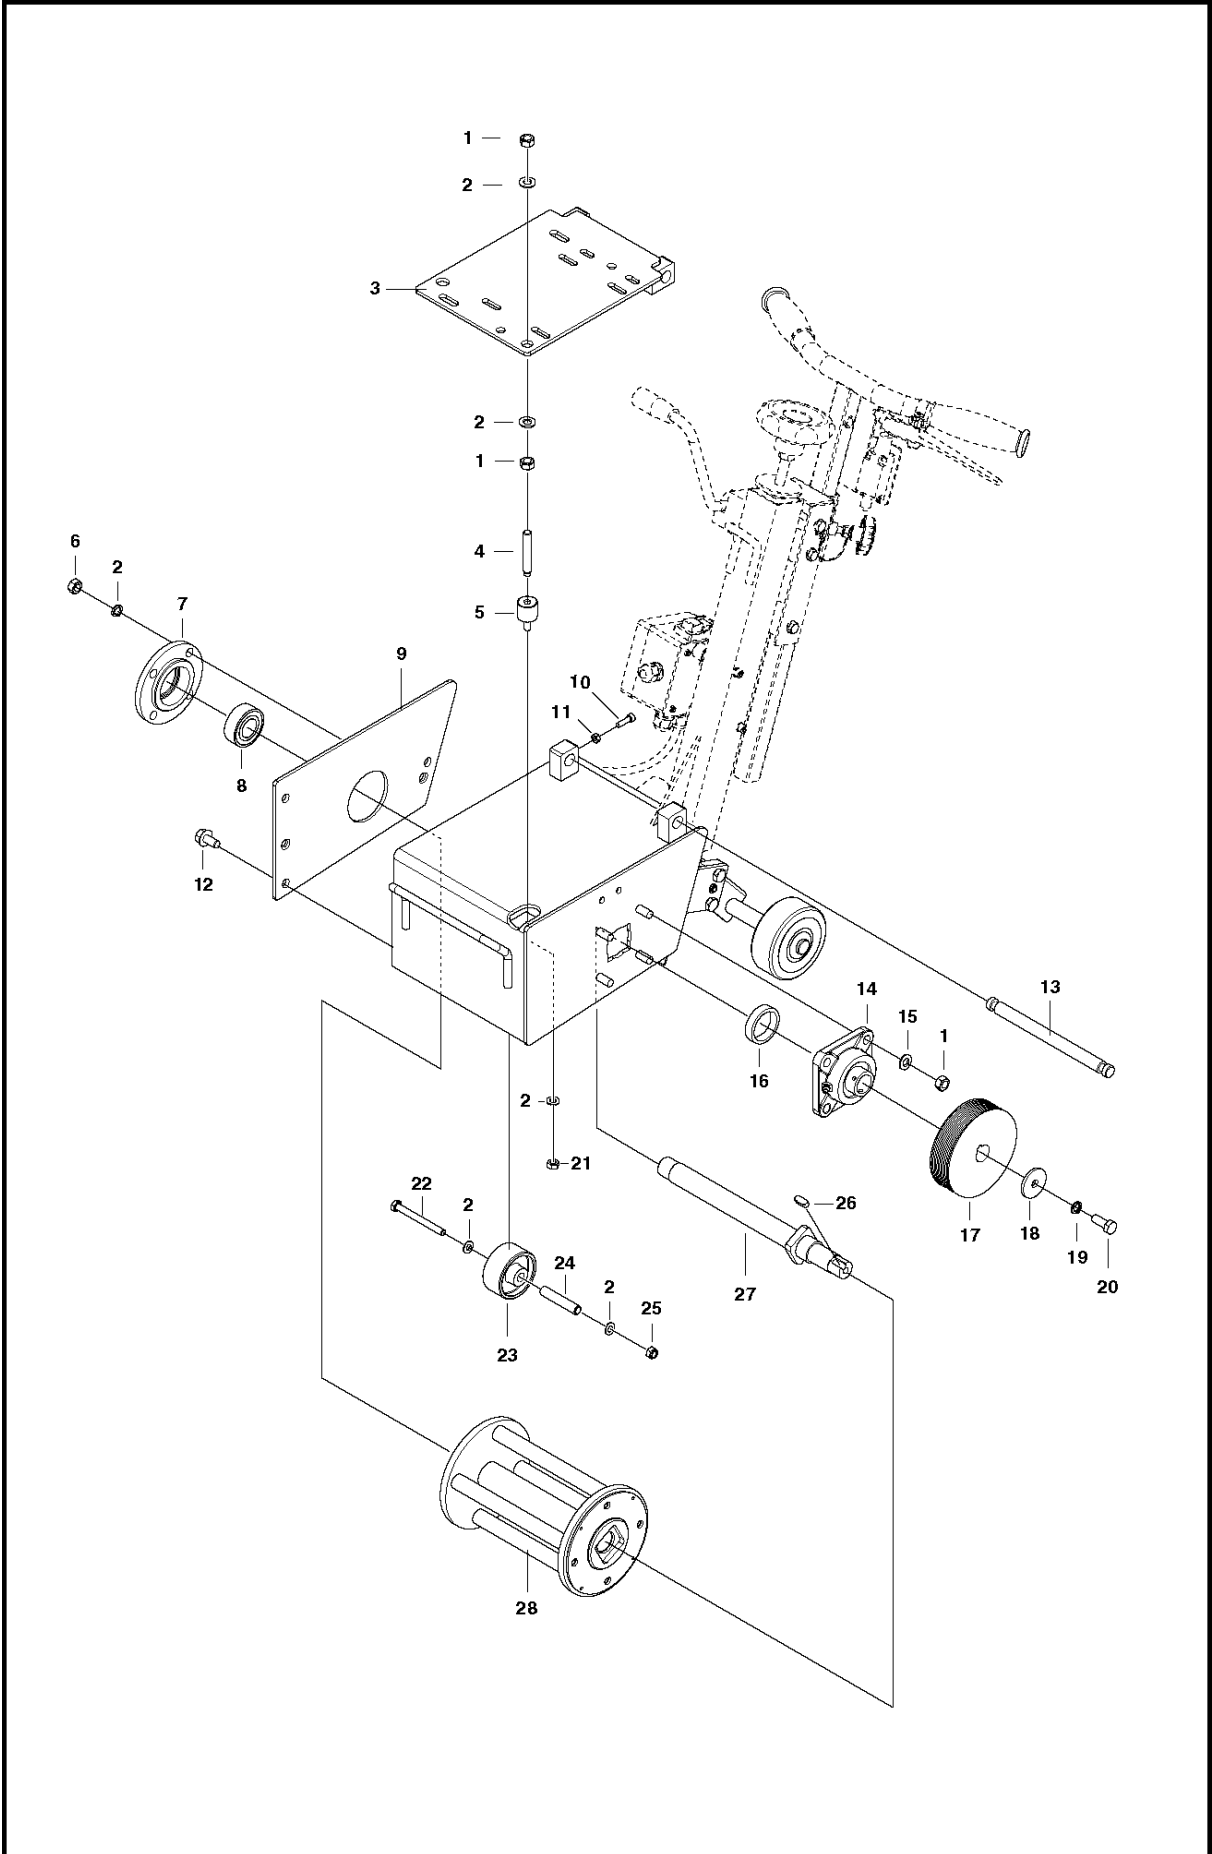

SPARE PARTS LIST

SURFACE PREPARATION EQUIPMENT

CG 200, 2017-10

Ref	Part No	Description	Remark	QTY KIT
1	731 23 20-01	HEXAGON NUT		6
2	734 11 63-01	WASHER		5
3	589 37 53-01	ENGINE PLATE		1
3	589 37 53-02	ENGINE PLATE	HDX	1
4	589 38 08-01	SCREW		2
5	589 37 47-01	DAMPER		2
6	731 23 20-01	HEXAGON NUT		4
7	589 38 69-01	BEARING SUPPORT		1
8	589 59 05-01	BEARING		1
9	590 45 63-01	PLATE		1
9	590 45 63-02	PLATE	HDX	1
10	725 53 70-01	SCREW IHSCM		2
11	731 23 16-01	HEXAGON NUT		2
12	585 97 52-01	SCREW EHHFM		3
13	589 37 46-01	SHAFT		1
14	589 38 70-01	BEARING UNIT		1
15	734 11 72-01	WASHER		4
16	589 38 71-01	SPACER		1
17	589 38 73-01	PULLEY		1
18	589 38 75-01	WASHER		1
19	735 11 73-01	SPRING WASHER		1
20	725 24 93-71	SCREW EHHM		1
21	731 23 18-01	HEXAGON NUT		1
22	725 24 67-51	SCREW EHHM		1
23	589 38 20-01	WHEEL		1
24	589391801	TBD		1
25	732 25 18-01	HEXAGON LOCKING NUT		1
26	502 56 02-03	PARALLEL KEY		1
27	589 39 65-01	COVER SHEET		1
28	543 04 02-10	DRUM		1

ENGINE

CG 200, 2017-10

Ref	Part No	Description	Remark	QTY KIT
1	542 17 30-98	ENGINE	5,5HP	1
2	725 24 59-51	SCREW EHHM		4
3	734 11 63-01	WASHER		4
4	590 77 78-01	HOSE ASSY		1
5	728 74 43-06	SCREW IHSETM		1
6	589 57 03-01	PULLEY		1
7	589 39 43-01	BELT		1
8	585 97 52-01	SCREW EHHFM		1
9	589 39 44-01	BELT GUARD		1
10	589 39 45-01	SEALING STRIP		1
11	591 42 65-01	WASHER		1
12	725 24 89-71	SCREW EHHM		2
13	589 37 51-01	SUPPORT SHEET		1
14	589 37 50-01	PROTECTIVE PLATE		1
15	734 11 72-01	WASHER		4
16	731 23 18-01	HEXAGON NUT		4