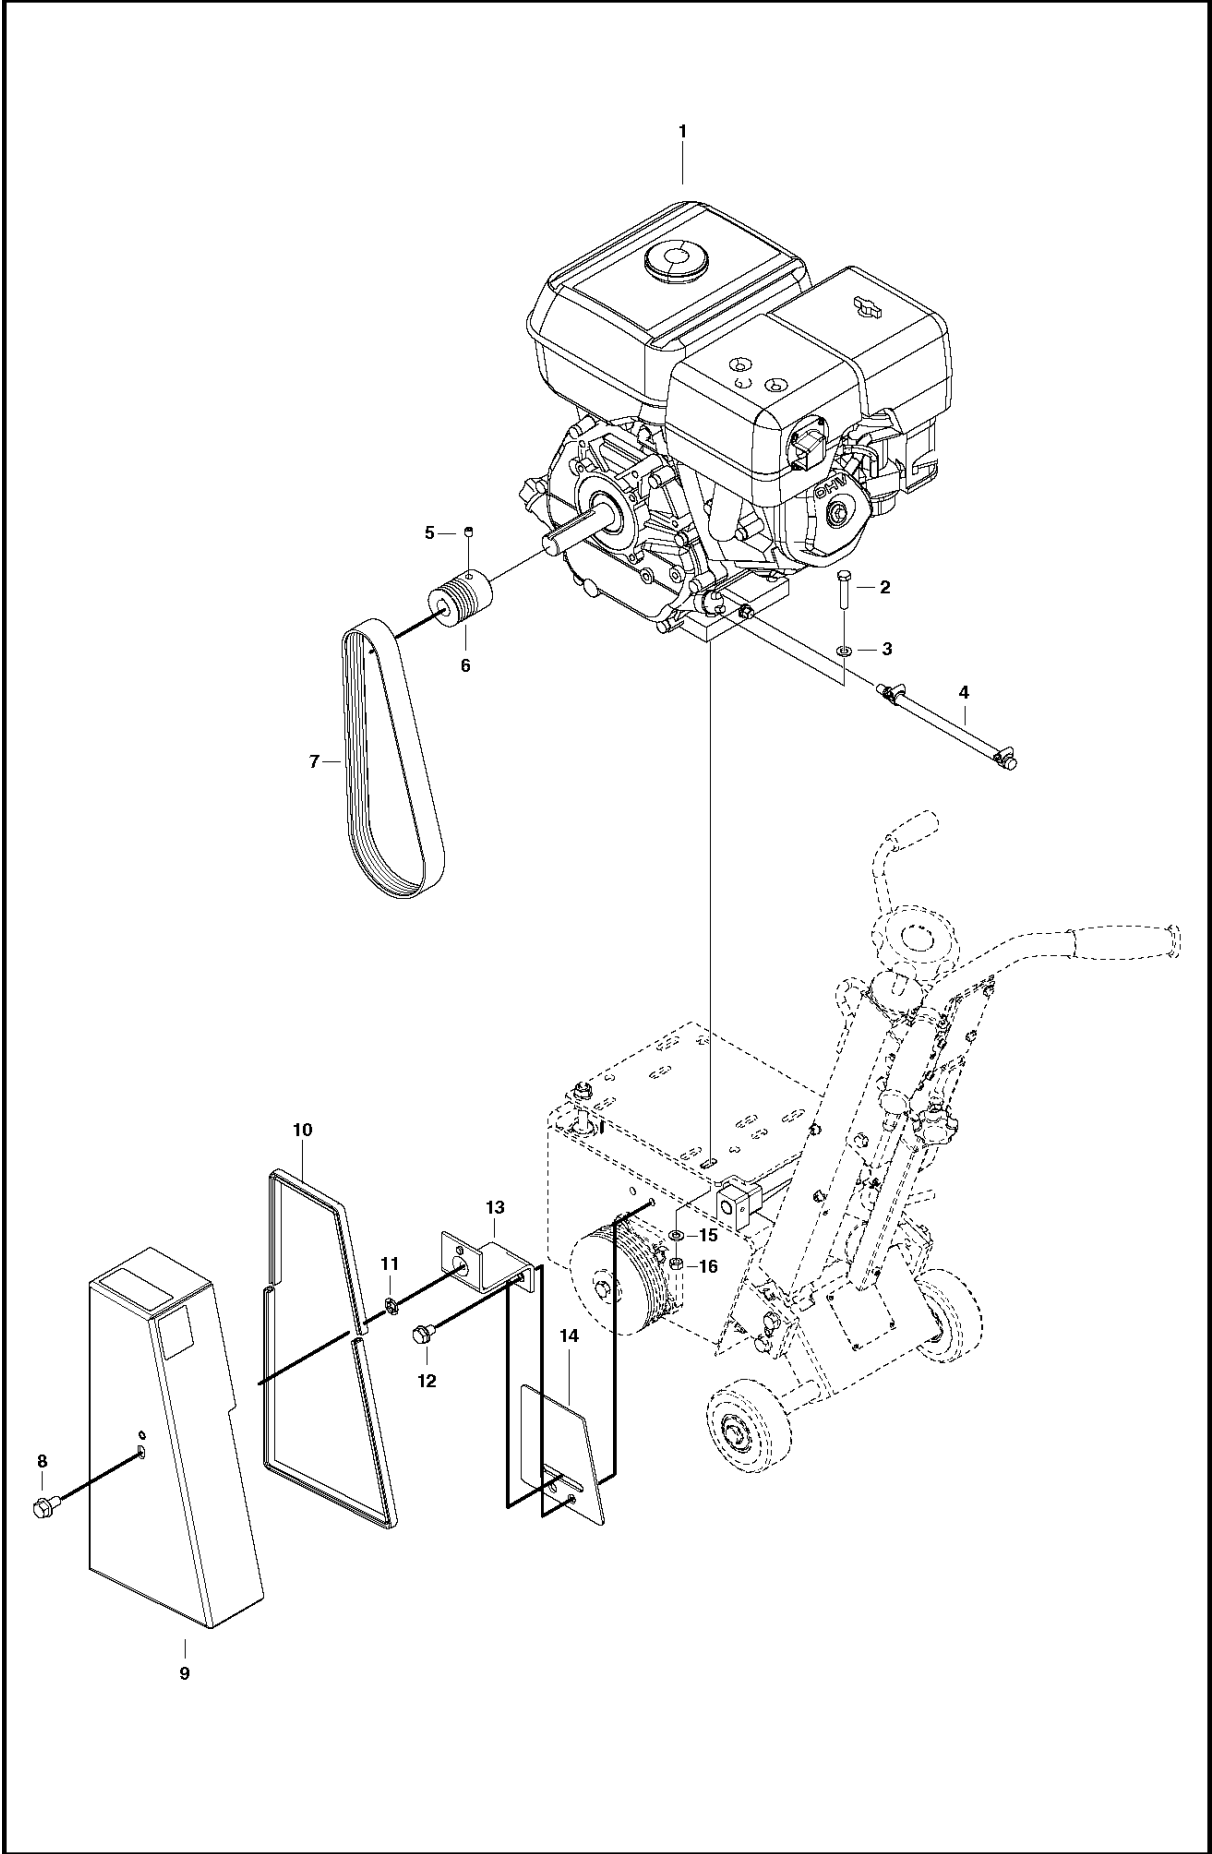

ENGINE

CG 200, 2017-10

Ref	Part No	Description	Remark	QTY KIT
1	590 15 95-01	ENGINE	9HP	1
2	725 24 59-51	SCREW EHHM		4
3	734 11 63-01	WASHER		4
4	591 17 05-01	HOSE ASSY		1
5	728 74 43-06	SCREW IHSETM		1
6	589 57 04-01	PULLEY		1
7	589 52 83-01	BELT		1
8	585 97 52-01	SCREW EHHFM		1
9	589 52 84-01	BELT GUARD		1
10	589 37 51-01	SUPPORT SHEET		1
11	591 42 65-01	WASHER		1
12	725 24 89-71	SCREW EHHM		2
13	589 37 51-01	SUPPORT SHEET		1
14	590 05 88-01	PROTECTIVE PLATE		1
15	734 11 72-01	WASHER		4
16	731 23 20-01	HEXAGON NUT		4