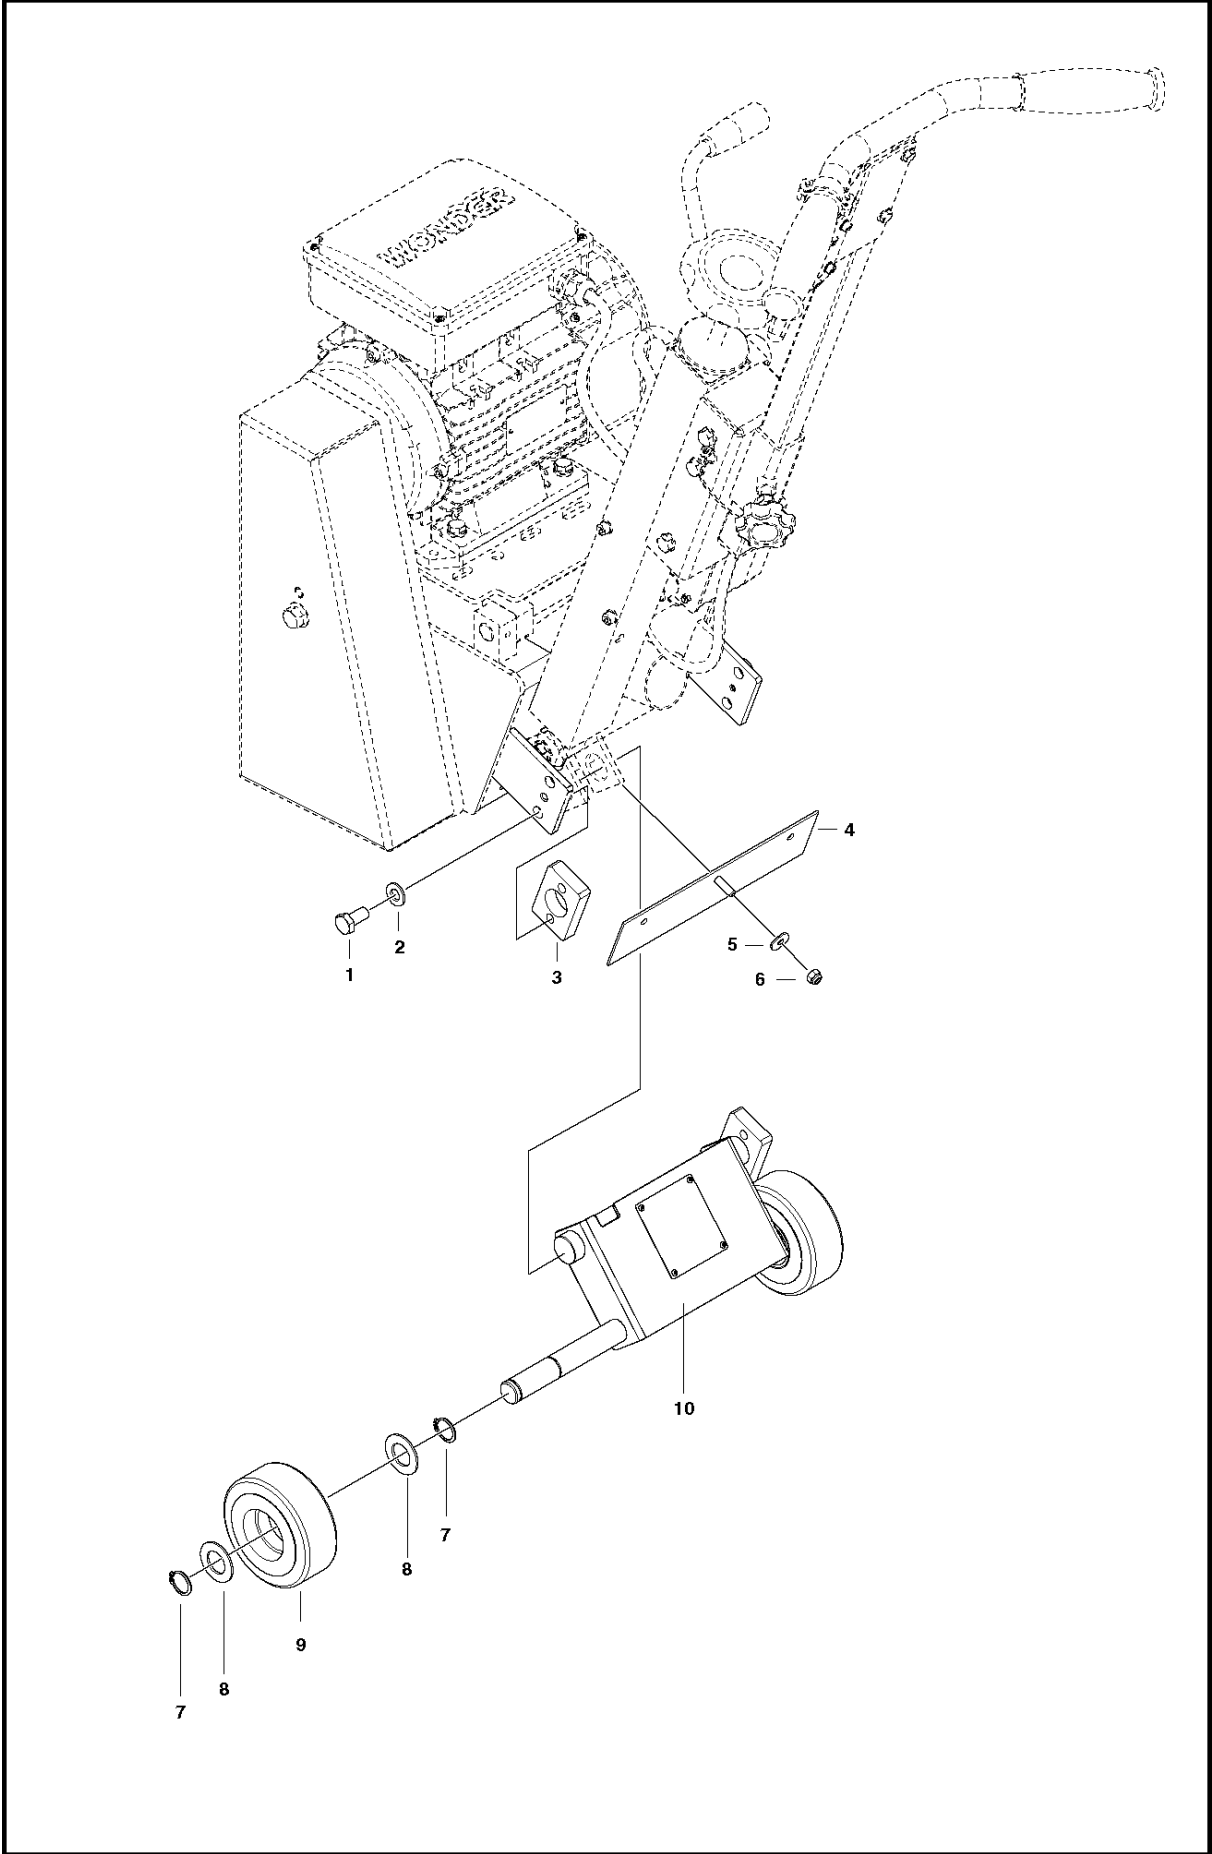

WHEELS & TIRES

CG 200, 2017-10

Ref	Part No	Description	Remark	QTY KIT
1	725 24 91-71	SCREW EHHM		4
2	734 11 72-01	WASHER		4
3	543 04 19-59	CLAMP		2
4	589 39 57-01	SPLASH GUARD		1
5	734 11 54-41	WASHER		3
6	732 25 16-01	HEXAGON LOCKING NUT		3
7	735 31 22-00	CIRCLIP		3
8	543 85 00-25	WASHER		4
9	543 04 59-48	WHEEL		2
10	589 38 22-01	WHEEL BRACKET		1
10	589 38 22-02	WHEEL BRACKET	HDX	1