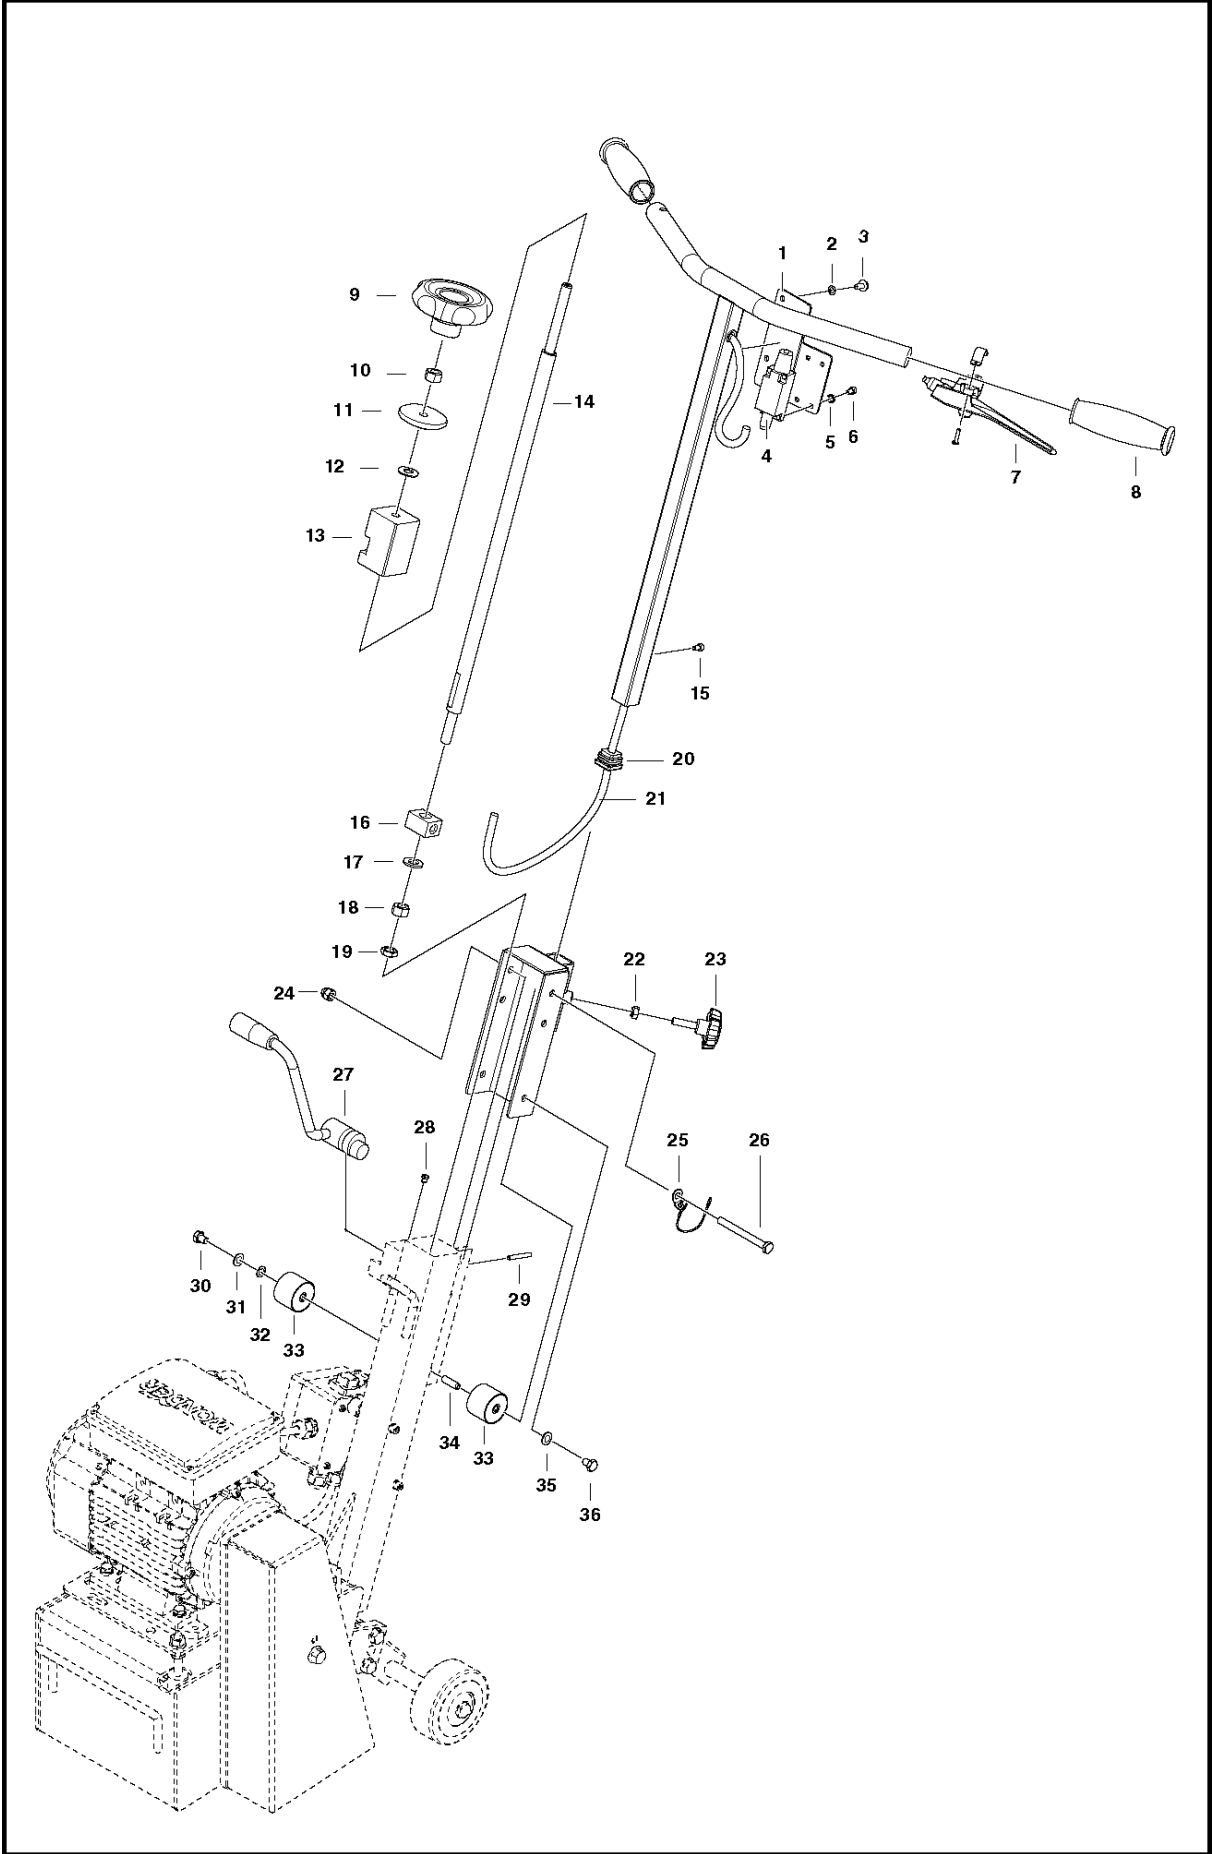

ENGINE

CG 200, 2017-10

Ref	Part No	Description	Remark	QTY KIT
1	542 17 30-98	ENGINE	5,5HP	1
2	725 24 59-51	SCREW EHHM		4
3	734 11 63-01	WASHER		4
4	590 77 78-01	HOSE ASSY		1
5	728 74 43-06	SCREW IHSETM		1
6	589 57 03-01	PULLEY		1
7	589 39 43-01	BELT		1
8	585 97 52-01	SCREW EHHFM		1
9	589 39 44-01	BELT GUARD		1
10	589 39 45-01	SEALING STRIP		1
11	591 42 65-01	WASHER		1
12	725 24 89-71	SCREW EHHM		2
13	589 37 51-01	SUPPORT SHEET		1
14	589 37 50-01	PROTECTIVE PLATE		1
15	734 11 72-01	WASHER		4
16	731 23 18-01	HEXAGON NUT		4

ENGINE

CG 200, 2017-10

Ref	Part No	Description	Remark	QTY KIT
1	589 89 76-01	MOTOR	electric	1
2	725 24 51-71	SCREW EHHM		4
3	735 11 64-01	SPRING WASHER		4
4	734 11 63-01	WASHER		4
5	728 74 43-06	SCREW IHSETM		1
6	589 39 42-01	PULLEY		1
7	589 39 43-01	BELT		1
8	589 39 41-01	SPACER		2
8	589 39 41-02	SPACER	HDX	2
9	734 11 65-41	WASHER		4
10	725 24 49-71	SCREW EHHM		4
11	585 97 52-01	SCREW EHHFM		1
12	589 39 44-01	BELT GUARD		1
13	589 39 45-01	SEALING STRIP		1
14	591 42 65-01	WASHER		1
15	725258971	TBD		2
16	589 37 50-01	PROTECTIVE PLATE		1
16	589 37 50-02	PROTECTIVE PLATE	HDX	1

ENGINE

CG 200, 2017-10

Ref	Part No	Description	Remark	QTY KIT
1	590 15 95-01	ENGINE	9HP	1
2	725 24 59-51	SCREW EHHM		4
3	734 11 63-01	WASHER		4
4	591 17 05-01	HOSE ASSY		1
5	728 74 43-06	SCREW IHSETM		1
6	589 57 04-01	PULLEY		1
7	589 52 83-01	BELT		1
8	585 97 52-01	SCREW EHHFM		1
9	589 52 84-01	BELT GUARD		1
10	589 37 51-01	SUPPORT SHEET		1
11	591 42 65-01	WASHER		1
12	725 24 89-71	SCREW EHHM		2
13	589 37 51-01	SUPPORT SHEET		1
14	590 05 88-01	PROTECTIVE PLATE		1
15	734 11 72-01	WASHER		4
16	731 23 20-01	HEXAGON NUT		4