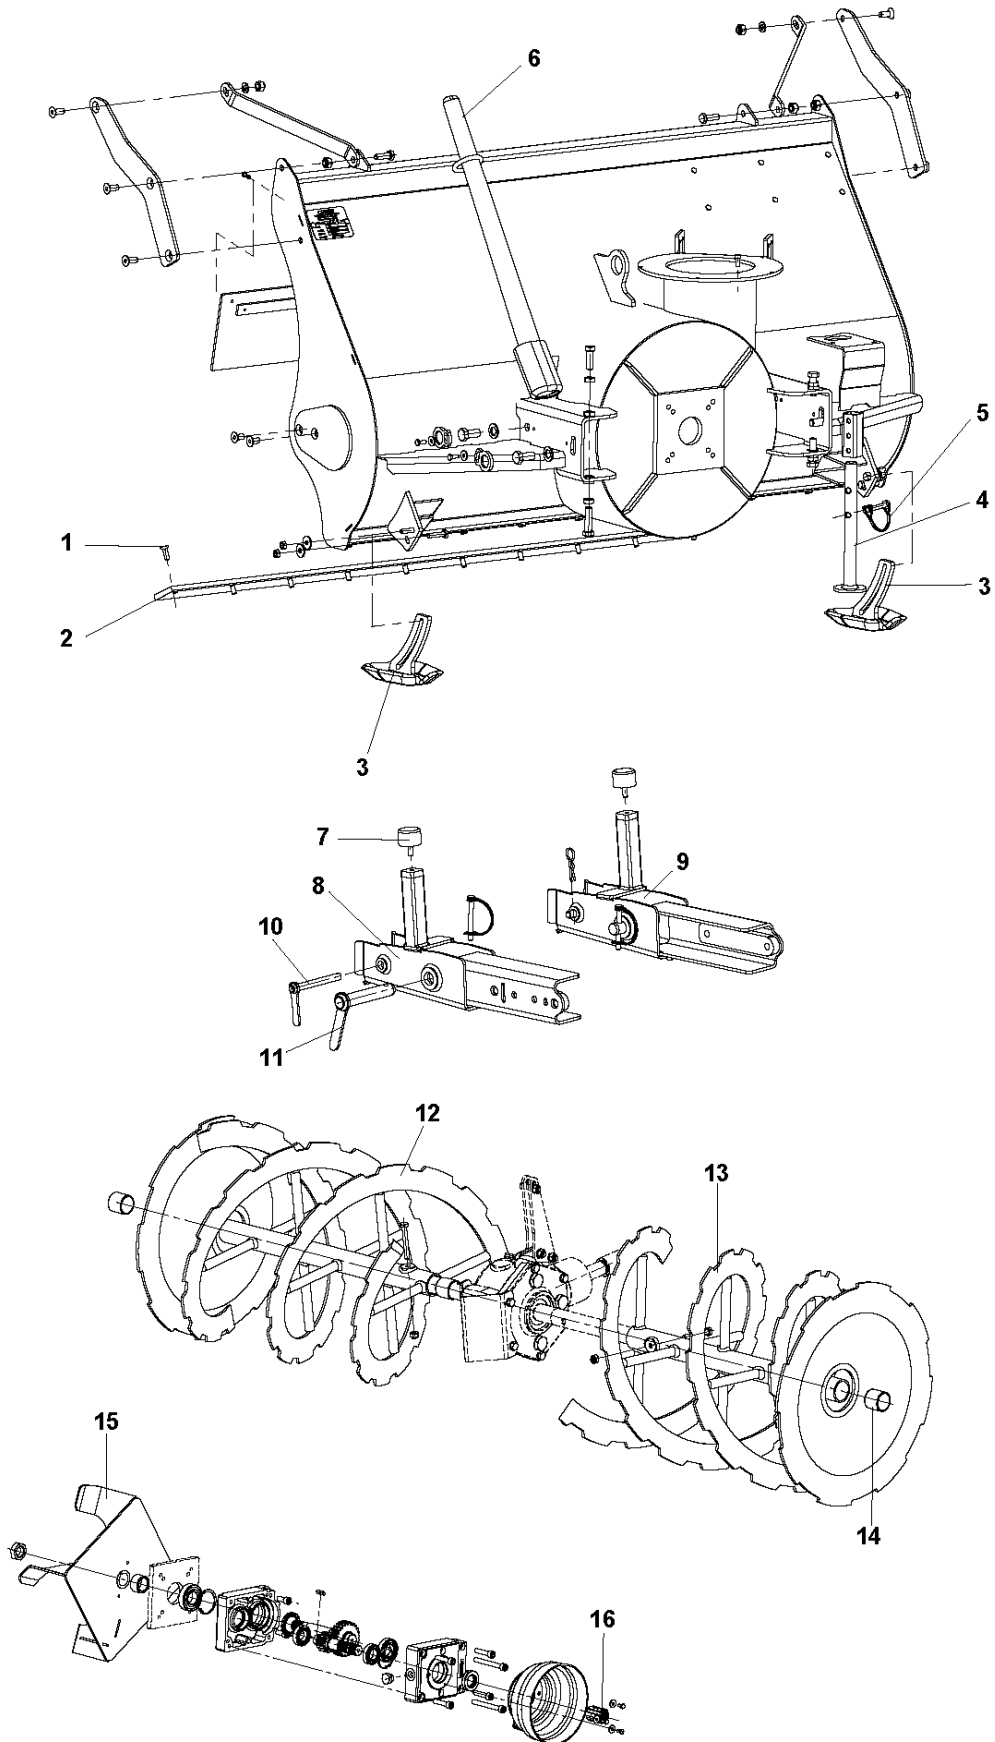

SPARE PARTS LIST

ACCESSORIES AND TOOLS

SNOW THROWER, HST120, 590451901,
2017

HST120 – PRODUCT COMPLETE – 1

PRODUCT COMPLETE

SNOW THROWER, HST120, 590451901, 2017

Ref	Part No	Description	Remark	QTY KIT
1	582 27 24-01	SCREW		11
2	592 97 39-01	BLADE		1
3	592 97 41-01	SKIDS		2
4	592 97 42-01	SUPPORT		1
5	592 97 43-01	LOCKING PIN		2
6	592 97 44-01	CLEANER		1
7	592 97 45-01	STOPPER		2
8	592 97 46-01	CONNECTING POINT		1
9	592 97 67-01	CONNECTING POINT		2
10	592 97 69-01	PIN		2
11	592 97 70-01	PIN		1
12	592 97 72-01	AUGER		1
13	592 97 74-01	AUGER		1
14	592 97 75-01	SPACER		4
15	592 97 76-01	IMPELLER		1
16	592 97 77-01	SPLINEWAY		1

HST120 – PRODUCT COMPLETE – 2

PRODUCT COMPLETE

SNOW THROWER, HST120, 590451901, 2017

Ref	Part No	Description	Remark	QTY	KIT
17	592 97 78-01	PROTECTION		1	
18	592 97 79-01	RUBBER SKIRT		1	
19	592 97 80-01	CYLINDER		1	
20	592 97 82-01	COVER		1	
21	592 97 84-01	GEAR WHEEL		1	
22	592 98 17-01	HYDRAULIC MOTOR		1	
23	592 98 18-01	HYDRAULIC HOSE		1	
24	592 98 19-01	HYDRAULIC HOSE		2	
25	592 98 22-01	HYDRAULIC HOSE		2	
26	592 98 23-01	HYDRAULIC HOSE		2	
27	592 98 28-01	VALVE		3	
28	581 20 31-01	CABLE		1	
29	592 98 30-01	SHAFT ASSY		1	
30	592 98 31-01	BOLT		1	29