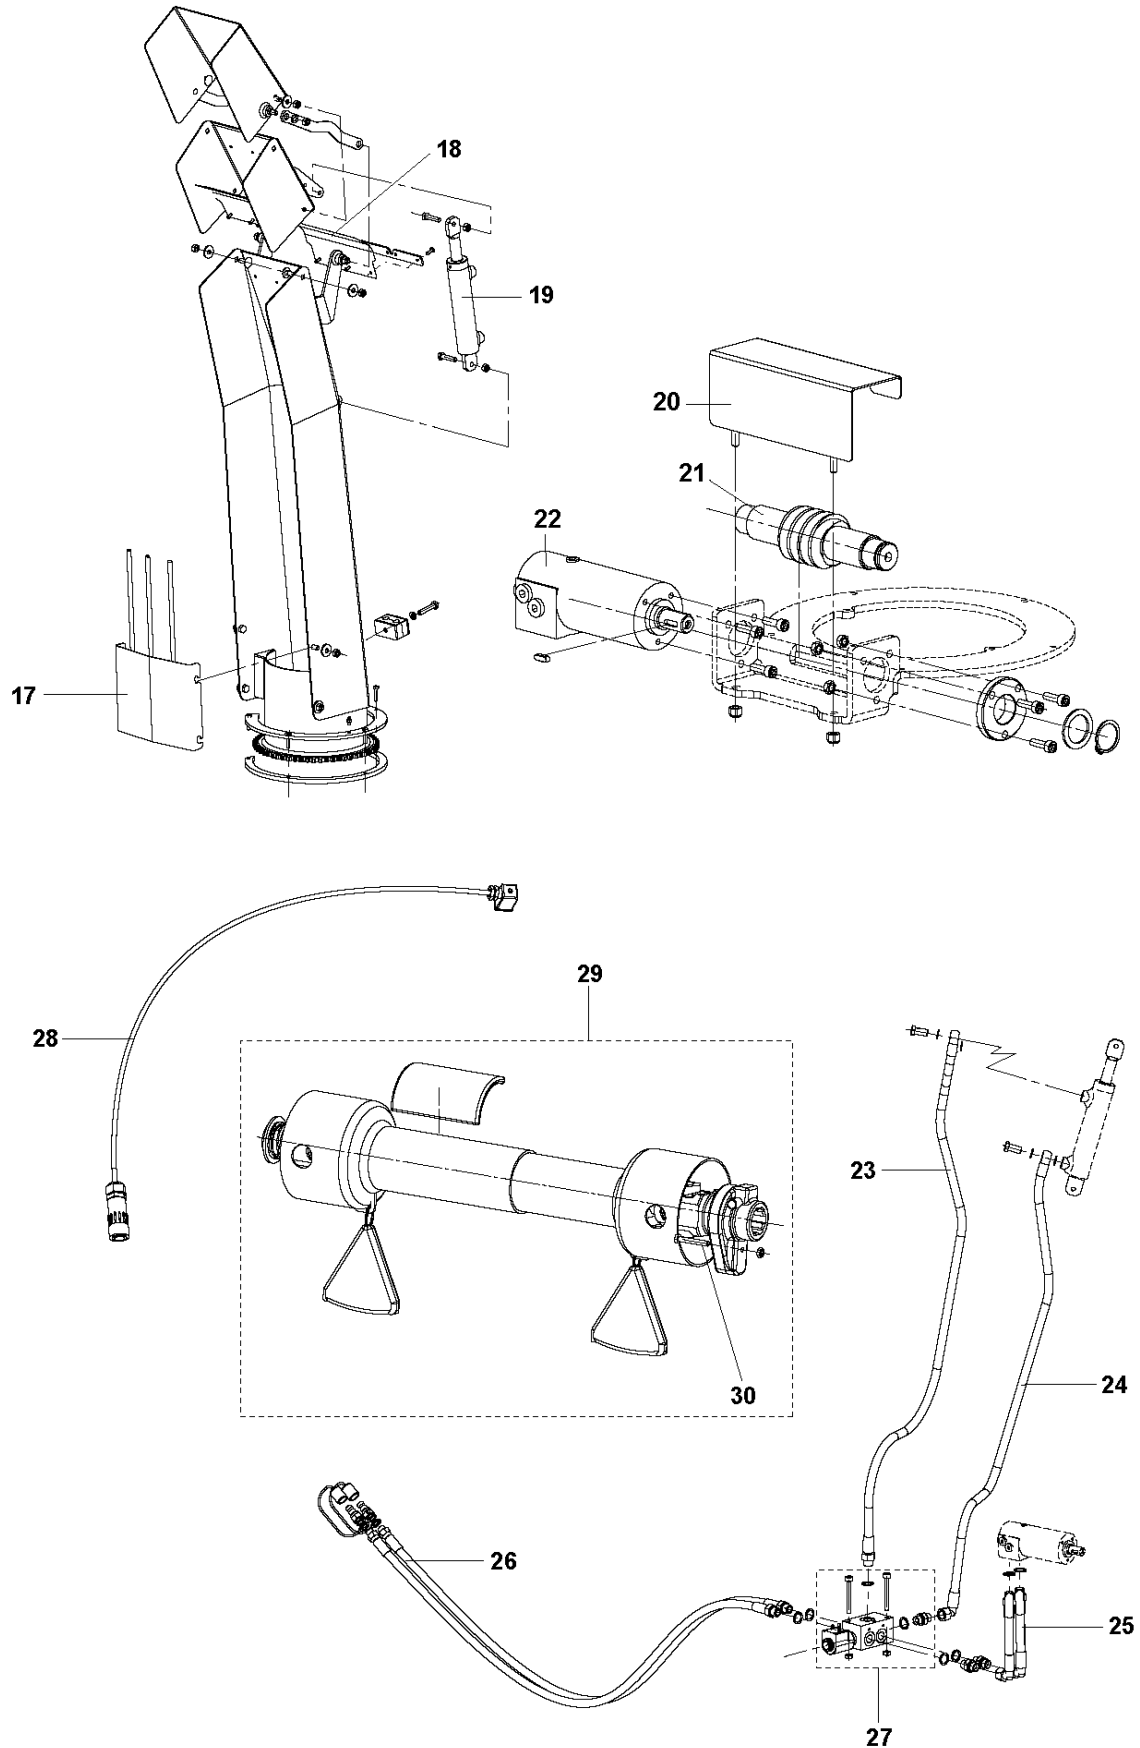

SPARE PARTS LIST

ACCESSORIES AND TOOLS

SNOW THROWER, HST120, 590451901,
2017

HST120 – PRODUCT COMPLETE – 1

PRODUCT COMPLETE

SNOW THROWER, HST120, 590451901, 2017

Ref	Part No	Description	Remark	QTY KIT
1	582 27 24-01	SCREW		11
2	592 97 39-01	BLADE		1
3	592 97 41-01	SKIDS		2
4	592 97 42-01	SUPPORT		1
5	592 97 43-01	LOCKING PIN		2
6	592 97 44-01	CLEANER		1
7	592 97 45-01	STOPPER		2
8	592 97 46-01	CONNECTING POINT		1
9	592 97 67-01	CONNECTING POINT		2
10	592 97 69-01	PIN		2
11	592 97 70-01	PIN		1
12	592 97 72-01	AUGER		1
13	592 97 74-01	AUGER		1
14	592 97 75-01	SPACER		4
15	592 97 76-01	IMPELLER		1
16	592 97 77-01	SPLINEWAY		1

HST120 – PRODUCT COMPLETE – 2

PRODUCT COMPLETE

SNOW THROWER, HST120, 590451901, 2017

Ref	Part No	Description	Remark	QTY	KIT
17	592 97 78-01	PROTECTION		1	
18	592 97 79-01	RUBBER SKIRT		1	
19	592 97 80-01	CYLINDER		1	
20	592 97 82-01	COVER		1	
21	592 97 84-01	GEAR WHEEL		1	
22	592 98 17-01	HYDRAULIC MOTOR		1	
23	592 98 18-01	HYDRAULIC HOSE		1	
24	592 98 19-01	HYDRAULIC HOSE		2	
25	592 98 22-01	HYDRAULIC HOSE		2	
26	592 98 23-01	HYDRAULIC HOSE		2	
27	592 98 28-01	VALVE		3	
28	581 20 31-01	CABLE		1	
29	592 98 30-01	SHAFT ASSY		1	
30	592 98 31-01	BOLT		1	29