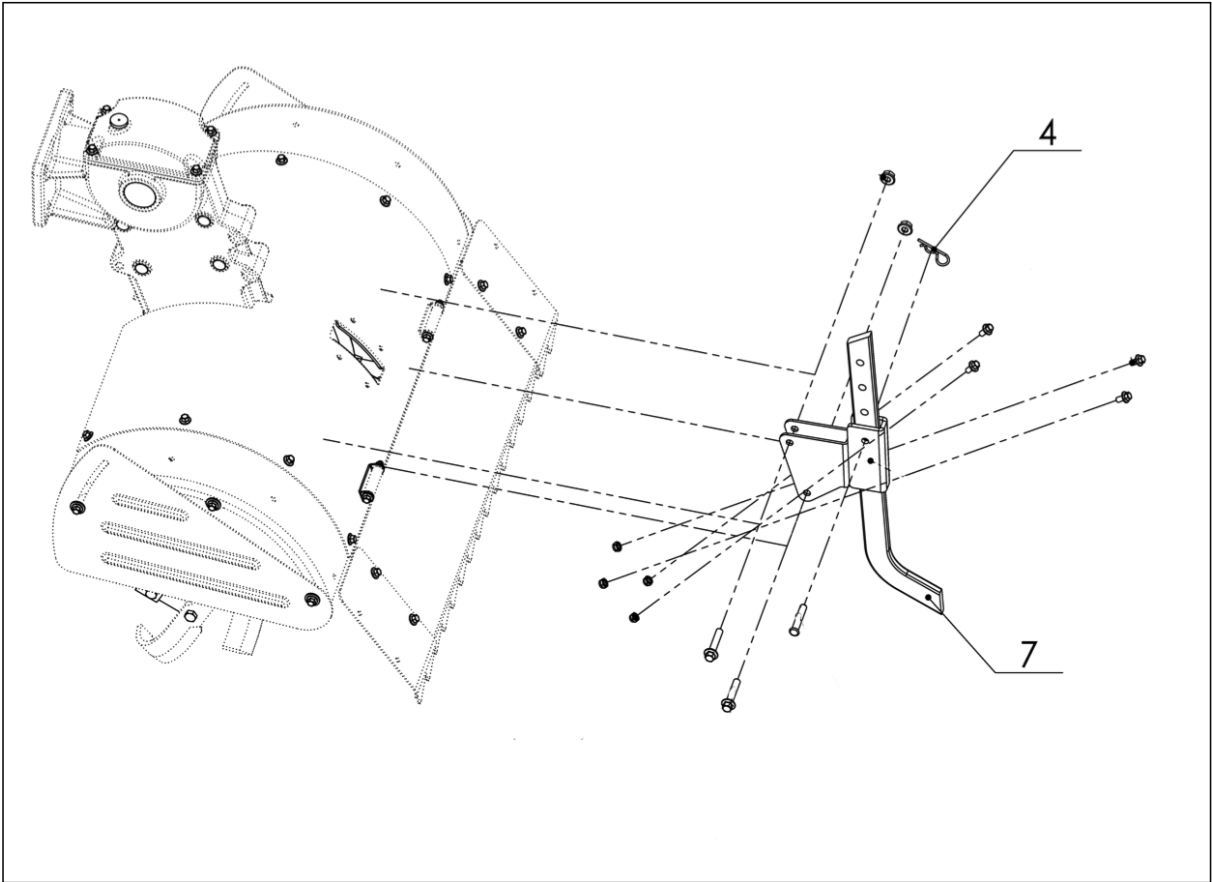

SPARE PARTS LIST

ACCESSORIES AND TOOLS

REAR TINE CULTIVATOR, 590366101,
2017-12

TRANSMISSION

REAR TINE CULTIVATOR, 590366101, 2017-12

Ref	Part No	Description	Remark	QTY KIT
2	589 91 14-01	WASHER	Alu plug 15x10x2	1
4	593 60 14-41	PLUG	Oil plug B	8
5	593 60 14-36	GASKET		1
8	593 60 14-50	PLUG	Rubber plug	1
10	593 60 14-07	BEARING	Bearing 6003	1
11	593 60 14-18	CIRCLIP	Circlip 35	1
12	593 60 14-42	SEAL	Oil Seal 17x35x6	1
13	593 60 14-06	BEARING	Bearing 6203-2Z	1
14	593 60 14-19	CIRCLIP	Circlip 40	3
17	593 60 14-44	PLUG	Oli plug 40x6	1
25	593 60 14-12	CHAIN	1-62-520HF3	1
26	593 60 14-43	SEAL	Oil seal TC6Y25x47x54x13x4	2
27	593 60 14-20	CIRCLIP	Circlip 47	1

TRANSMISSION

REAR TINE CULTIVATOR, 590366101, 2017-12

Ref	Part No	Description	Remark	QTY KIT
13	589 91 80-01	BOLT	M6x60	2

TRANSMISSION

REAR TINE CULTIVATOR, 590366101, 2017-12

Ref	Part No	Description	Remark	QTY KIT
3	593 60 14-10	BLADE	Right	10
5	593 60 14-09	BLADE	Left	10
7	593 60 14-27	CLAMP	Clamp B	2

TRANSMISSION

REAR TINE CULTIVATOR, 590366101, 2017-12

Ref	Part No	Description	Remark	QTY KIT
4	593 60 14-27	CLAMP	Clamp B	1
7	593 60 14-32	ROD	Dragstrut	1

TRANSMISSION

REAR TINE CULTIVATOR, 590366101, 2017-12

Ref	Part No	Description	Remark	QTY KIT
9	593 60 14-54	WASHER	Spring washer 10	1