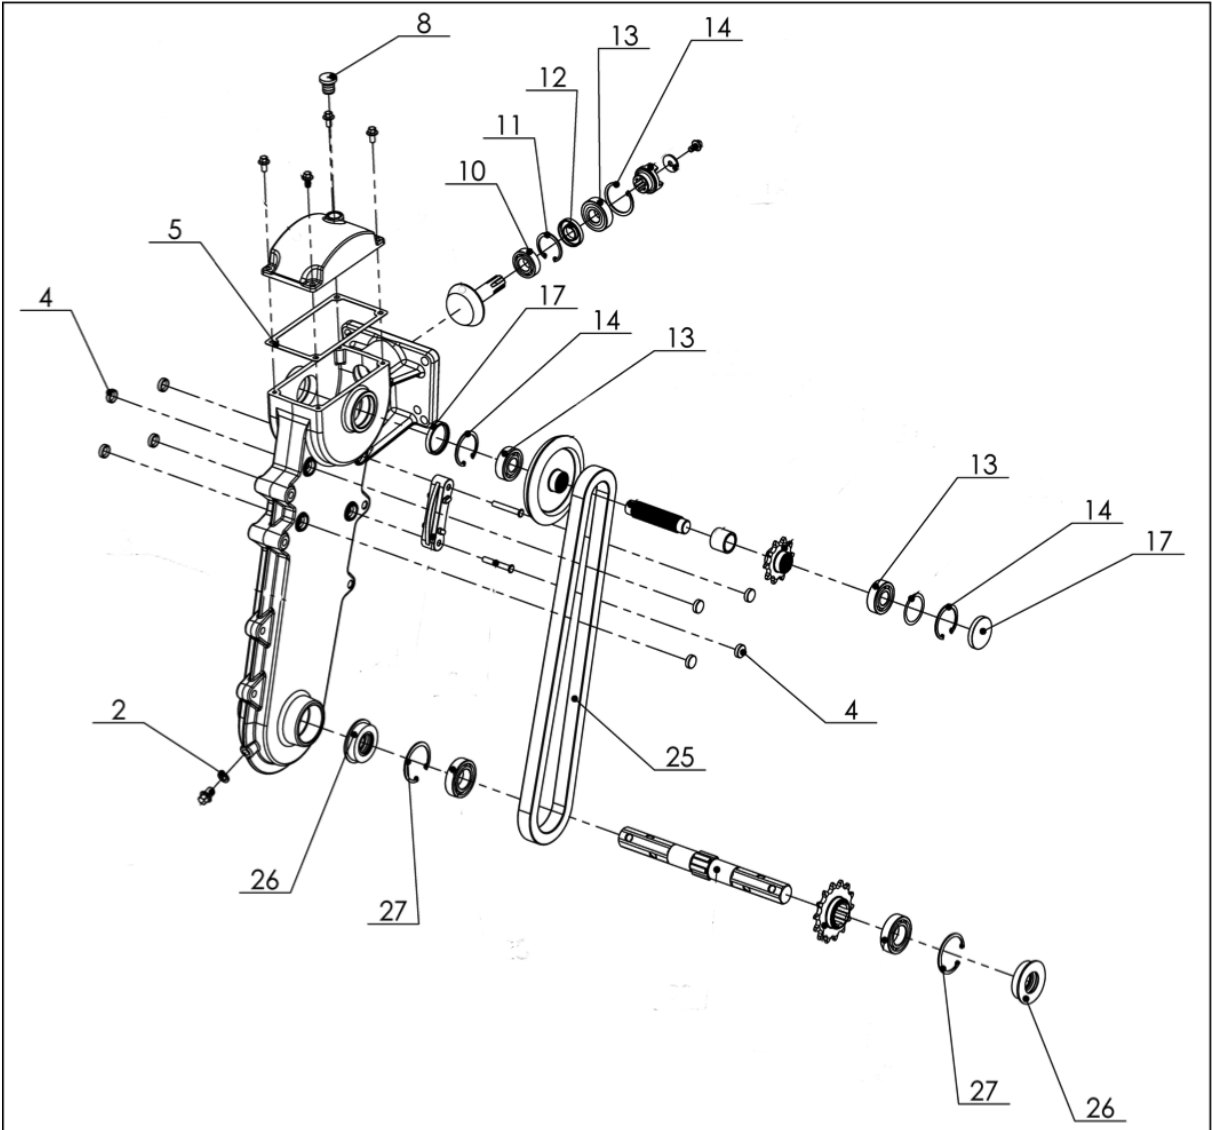

SPARE PARTS LIST

ACCESSORIES AND TOOLS

REAR TINE CULTIVATOR, 590366101,
2017-12

TRANSMISSION

REAR TINE CULTIVATOR, 590366101, 2017-12

Ref	Part No	Description	Remark	QTY KIT
2	589 91 14-01	WASHER	Alu plug 15x10x2	1
4	593 60 14-41	PLUG	Oil plug B	8
5	593 60 14-36	GASKET		1
8	593 60 14-50	PLUG	Rubber plug	1
10	593 60 14-07	BEARING	Bearing 6003	1
11	593 60 14-18	CIRCLIP	Circlip 35	1
12	593 60 14-42	SEAL	Oil Seal 17x35x6	1
13	593 60 14-06	BEARING	Bearing 6203-2Z	1
14	593 60 14-19	CIRCLIP	Circlip 40	3
17	593 60 14-44	PLUG	Oli plug 40x6	1
25	593 60 14-12	CHAIN	1-62-520HF3	1
26	593 60 14-43	SEAL	Oil seal TC6Y25x47x54x13x4	2
27	593 60 14-20	CIRCLIP	Circlip 47	1

TRANSMISSION

REAR TINE CULTIVATOR, 590366101, 2017-12

Ref	Part No	Description	Remark	QTY KIT
13	589 91 80-01	BOLT	M6x60	2

TRANSMISSION

REAR TINE CULTIVATOR, 590366101, 2017-12

Ref	Part No	Description	Remark	QTY KIT
3	593 60 14-10	BLADE	Right	10
5	593 60 14-09	BLADE	Left	10
7	593 60 14-27	CLAMP	Clamp B	2

TRANSMISSION

REAR TINE CULTIVATOR, 590366101, 2017-12

Ref	Part No	Description	Remark	QTY KIT
4	593 60 14-27	CLAMP	Clamp B	1
7	593 60 14-32	ROD	Dragstrut	1

TRANSMISSION

REAR TINE CULTIVATOR, 590366101, 2017-12

Ref	Part No	Description	Remark	QTY KIT
9	593 60 14-54	WASHER	Spring washer 10	1