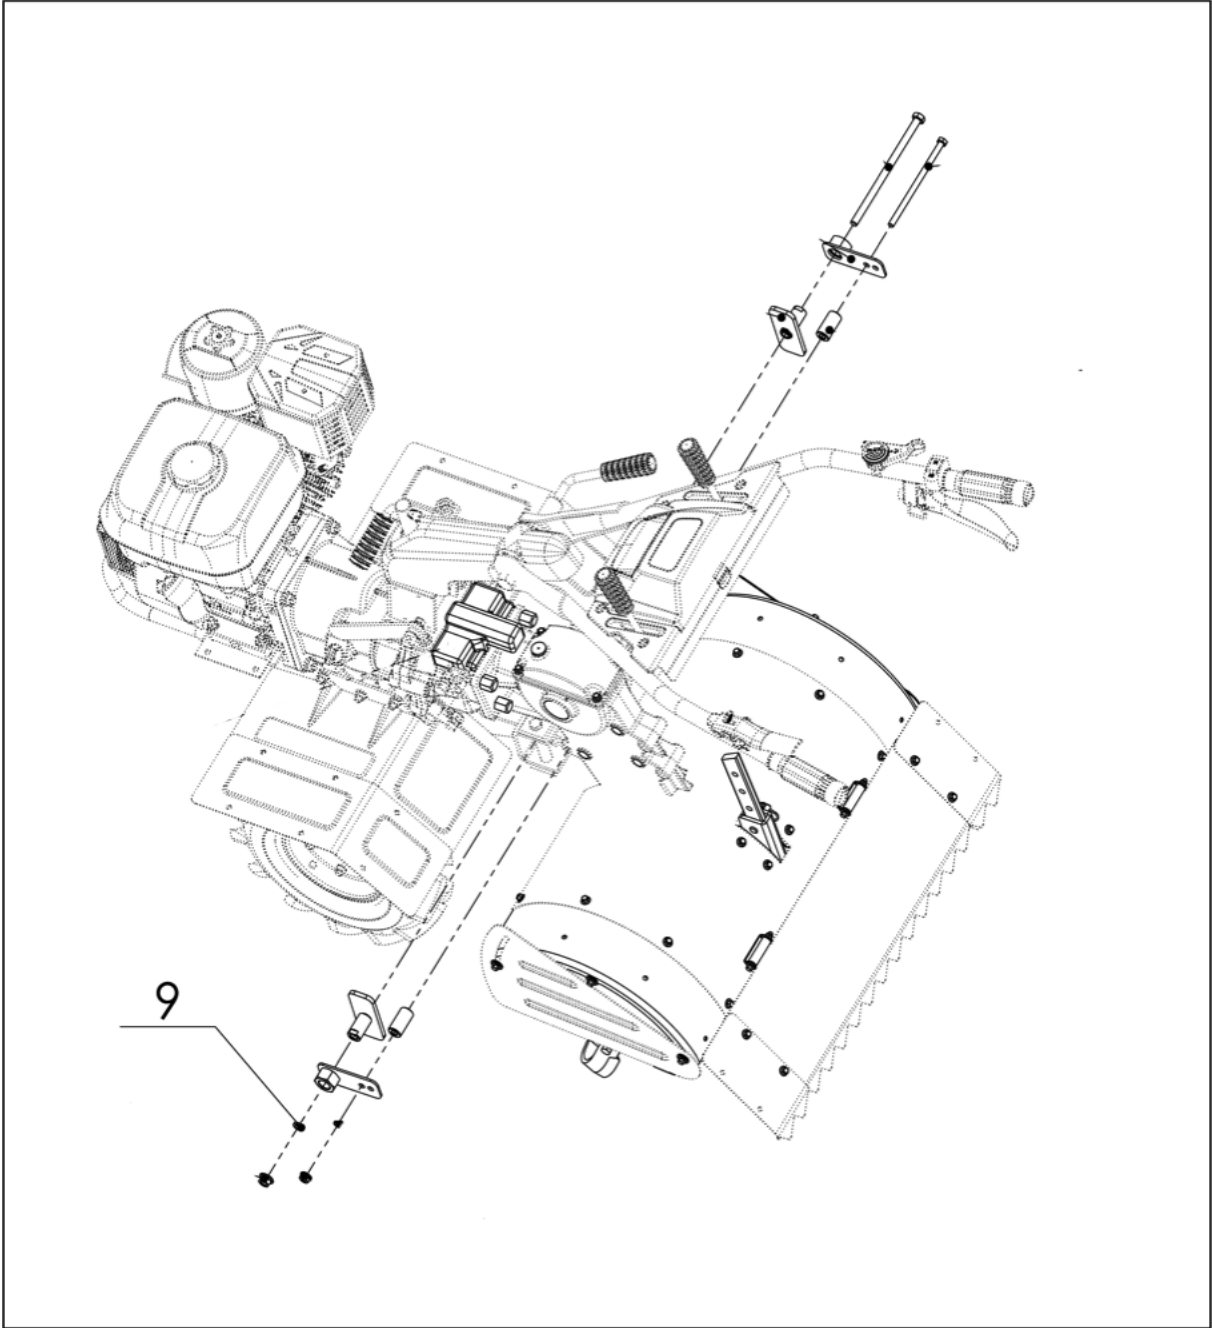

SPARE PARTS LIST

ACCESSORIES AND TOOLS

REAR TINE CULTIVATOR, 590366101,
2017-12

TRANSMISSION

REAR TINE CULTIVATOR, 590366101, 2017-12

Ref	Part No	Description	Remark	QTY KIT
2	589 91 14-01	WASHER	Alu plug 15x10x2	1
4	593 60 14-41	PLUG	Oil plug B	8
5	593 60 14-36	GASKET		1
8	593 60 14-50	PLUG	Rubber plug	1
10	593 60 14-07	BEARING	Bearing 6003	1
11	593 60 14-18	CIRCLIP	Circlip 35	1
12	593 60 14-42	SEAL	Oil Seal 17x35x6	1
13	593 60 14-06	BEARING	Bearing 6203-2Z	1
14	593 60 14-19	CIRCLIP	Circlip 40	3
17	593 60 14-44	PLUG	Oli plug 40x6	1
25	593 60 14-12	CHAIN	1-62-520HF3	1
26	593 60 14-43	SEAL	Oil seal TC6Y25x47x54x13x4	2
27	593 60 14-20	CIRCLIP	Circlip 47	1

TRANSMISSION

REAR TINE CULTIVATOR, 590366101, 2017-12

Ref	Part No	Description	Remark	QTY KIT
13	589 91 80-01	BOLT	M6x60	2

TRANSMISSION

REAR TINE CULTIVATOR, 590366101, 2017-12

Ref	Part No	Description	Remark	QTY KIT
3	593 60 14-10	BLADE	Right	10
5	593 60 14-09	BLADE	Left	10
7	593 60 14-27	CLAMP	Clamp B	2

TRANSMISSION

REAR TINE CULTIVATOR, 590366101, 2017-12

Ref	Part No	Description	Remark	QTY KIT
4	593 60 14-27	CLAMP	Clamp B	1
7	593 60 14-32	ROD	Dragstrut	1

TRANSMISSION

REAR TINE CULTIVATOR, 590366101, 2017-12

Ref	Part No	Description	Remark	QTY KIT
9	593 60 14-54	WASHER	Spring washer 10	1