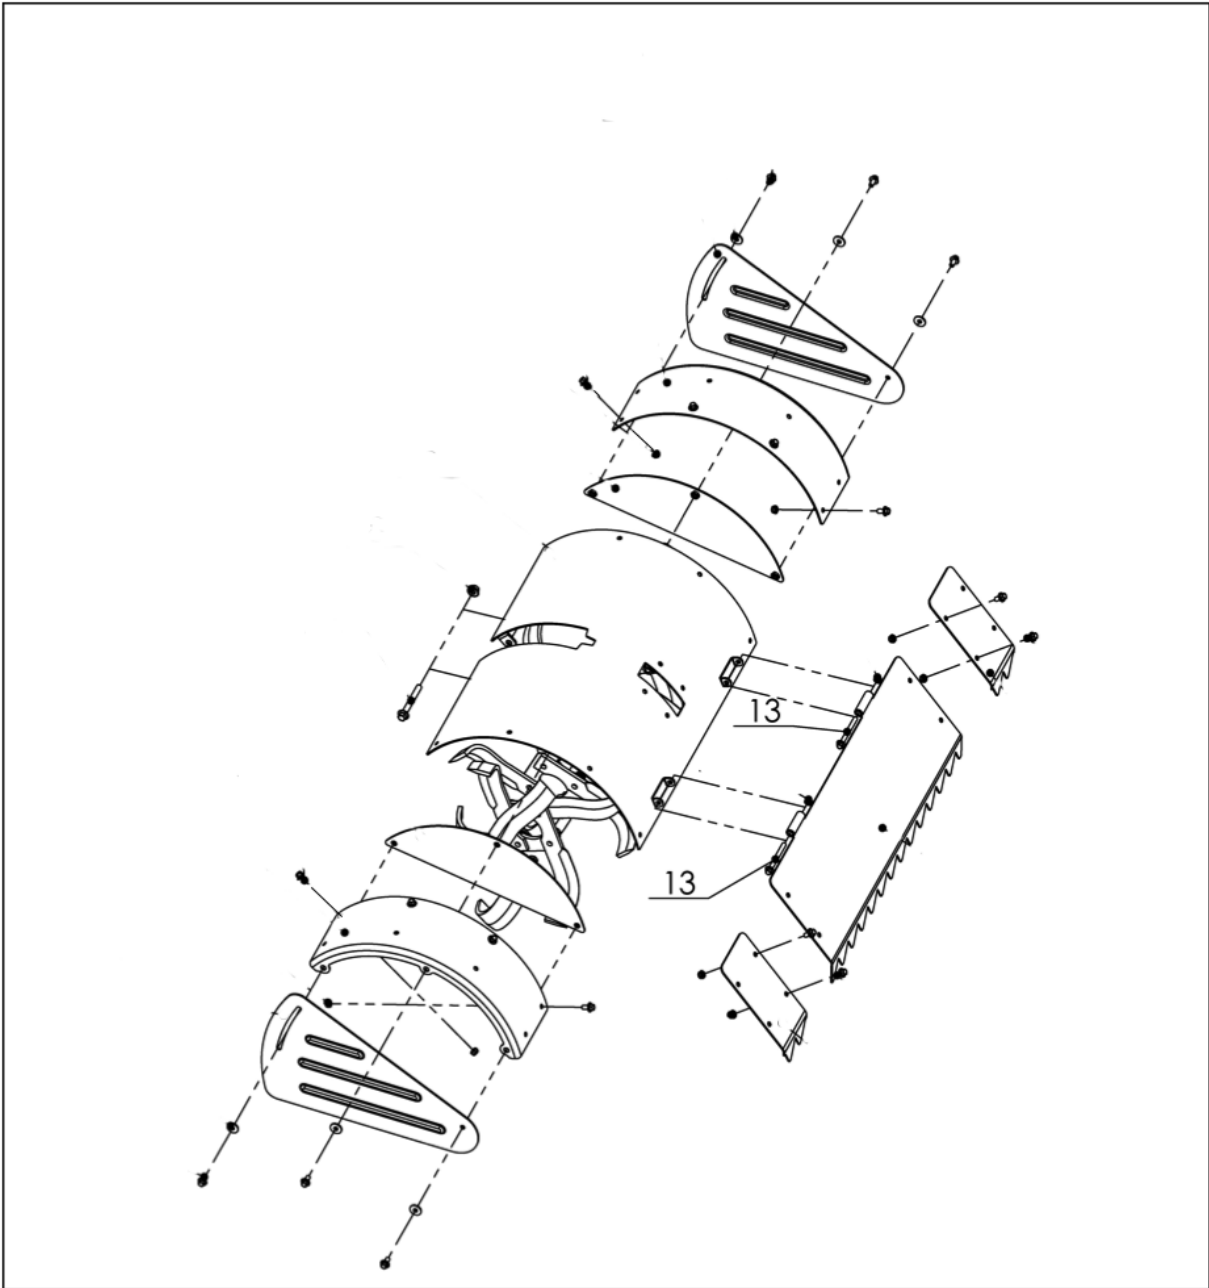

SPARE PARTS LIST

ACCESSORIES AND TOOLS

REAR TINE CULTIVATOR, 590366101,
2017-12

TRANSMISSION

REAR TINE CULTIVATOR, 590366101, 2017-12

Ref	Part No	Description	Remark	QTY KIT
2	589 91 14-01	WASHER	Alu plug 15x10x2	1
4	593 60 14-41	PLUG	Oil plug B	8
5	593 60 14-36	GASKET		1
8	593 60 14-50	PLUG	Rubber plug	1
10	593 60 14-07	BEARING	Bearing 6003	1
11	593 60 14-18	CIRCLIP	Circlip 35	1
12	593 60 14-42	SEAL	Oil Seal 17x35x6	1
13	593 60 14-06	BEARING	Bearing 6203-2Z	1
14	593 60 14-19	CIRCLIP	Circlip 40	3
17	593 60 14-44	PLUG	Oli plug 40x6	1
25	593 60 14-12	CHAIN	1-62-520HF3	1
26	593 60 14-43	SEAL	Oil seal TC6Y25x47x54x13x4	2
27	593 60 14-20	CIRCLIP	Circlip 47	1

TRANSMISSION

REAR TINE CULTIVATOR, 590366101, 2017-12

Ref	Part No	Description	Remark	QTY KIT
13	589 91 80-01	BOLT	M6x60	2

TRANSMISSION

REAR TINE CULTIVATOR, 590366101, 2017-12

Ref	Part No	Description	Remark	QTY KIT
3	593 60 14-10	BLADE	Right	10
5	593 60 14-09	BLADE	Left	10
7	593 60 14-27	CLAMP	Clamp B	2

TRANSMISSION

REAR TINE CULTIVATOR, 590366101, 2017-12

Ref	Part No	Description	Remark	QTY KIT
4	593 60 14-27	CLAMP	Clamp B	1
7	593 60 14-32	ROD	Dragstrut	1

TRANSMISSION

REAR TINE CULTIVATOR, 590366101, 2017-12

Ref	Part No	Description	Remark	QTY KIT
9	593 60 14-54	WASHER	Spring washer 10	1