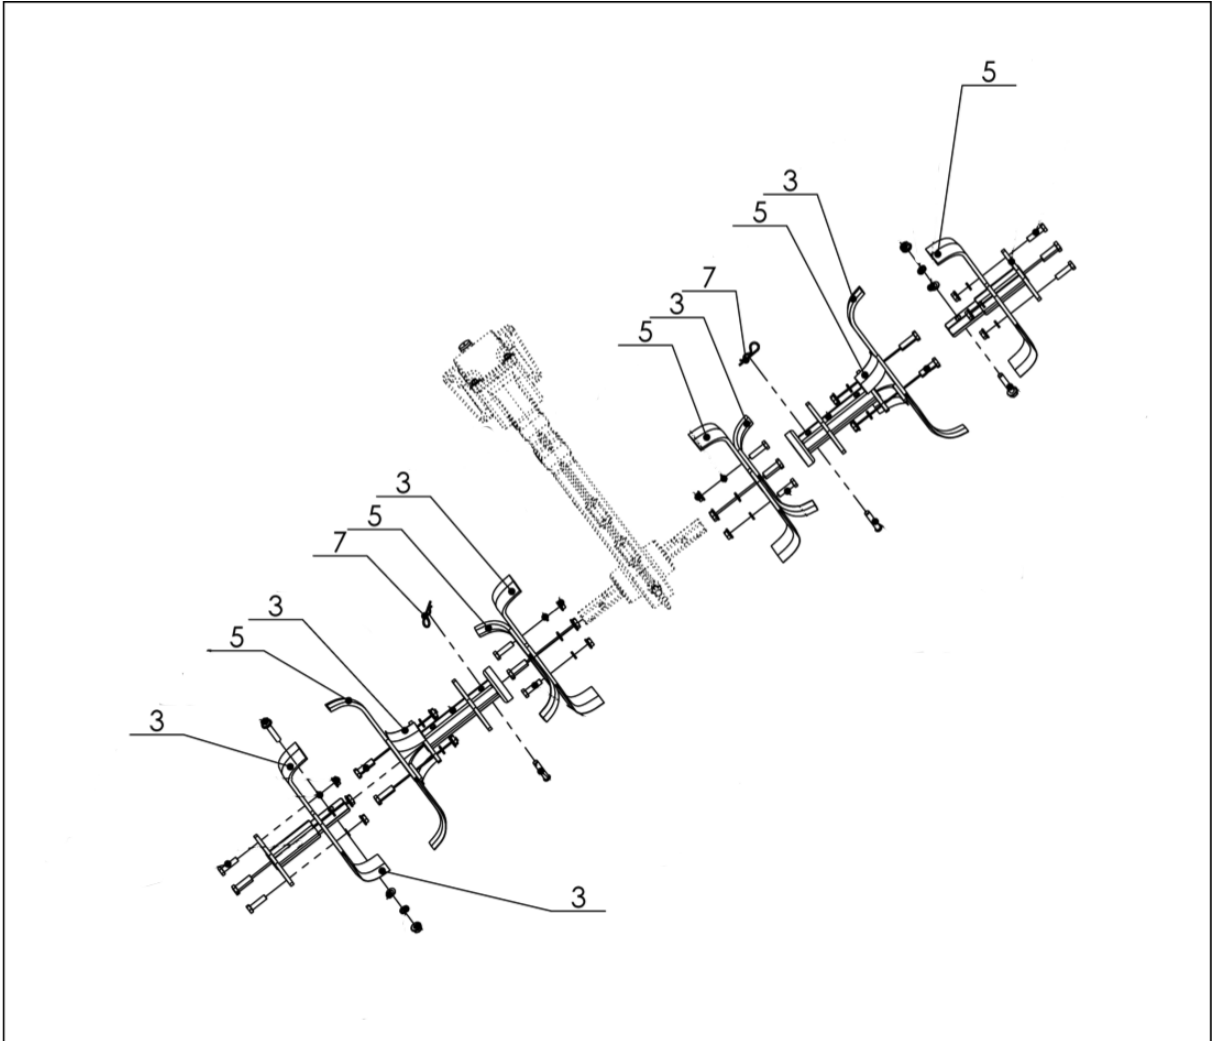

SPARE PARTS LIST

ACCESSORIES AND TOOLS

REAR TINE CULTIVATOR, 590366101,
2017-12

TRANSMISSION

REAR TINE CULTIVATOR, 590366101, 2017-12

Ref	Part No	Description	Remark	QTY KIT
2	589 91 14-01	WASHER	Alu plug 15x10x2	1
4	593 60 14-41	PLUG	Oil plug B	8
5	593 60 14-36	GASKET		1
8	593 60 14-50	PLUG	Rubber plug	1
10	593 60 14-07	BEARING	Bearing 6003	1
11	593 60 14-18	CIRCLIP	Circlip 35	1
12	593 60 14-42	SEAL	Oil Seal 17x35x6	1
13	593 60 14-06	BEARING	Bearing 6203-2Z	1
14	593 60 14-19	CIRCLIP	Circlip 40	3
17	593 60 14-44	PLUG	Oli plug 40x6	1
25	593 60 14-12	CHAIN	1-62-520HF3	1
26	593 60 14-43	SEAL	Oil seal TC6Y25x47x54x13x4	2
27	593 60 14-20	CIRCLIP	Circlip 47	1

TRANSMISSION

REAR TINE CULTIVATOR, 590366101, 2017-12

Ref	Part No	Description	Remark	QTY KIT
13	589 91 80-01	BOLT	M6x60	2

TRANSMISSION

REAR TINE CULTIVATOR, 590366101, 2017-12

Ref	Part No	Description	Remark	QTY KIT
3	593 60 14-10	BLADE	Right	10
5	593 60 14-09	BLADE	Left	10
7	593 60 14-27	CLAMP	Clamp B	2

TRANSMISSION

REAR TINE CULTIVATOR, 590366101, 2017-12

Ref	Part No	Description	Remark	QTY KIT
4	593 60 14-27	CLAMP	Clamp B	1
7	593 60 14-32	ROD	Dragstrut	1

TRANSMISSION

REAR TINE CULTIVATOR, 590366101, 2017-12

Ref	Part No	Description	Remark	QTY KIT
9	593 60 14-54	WASHER	Spring washer 10	1