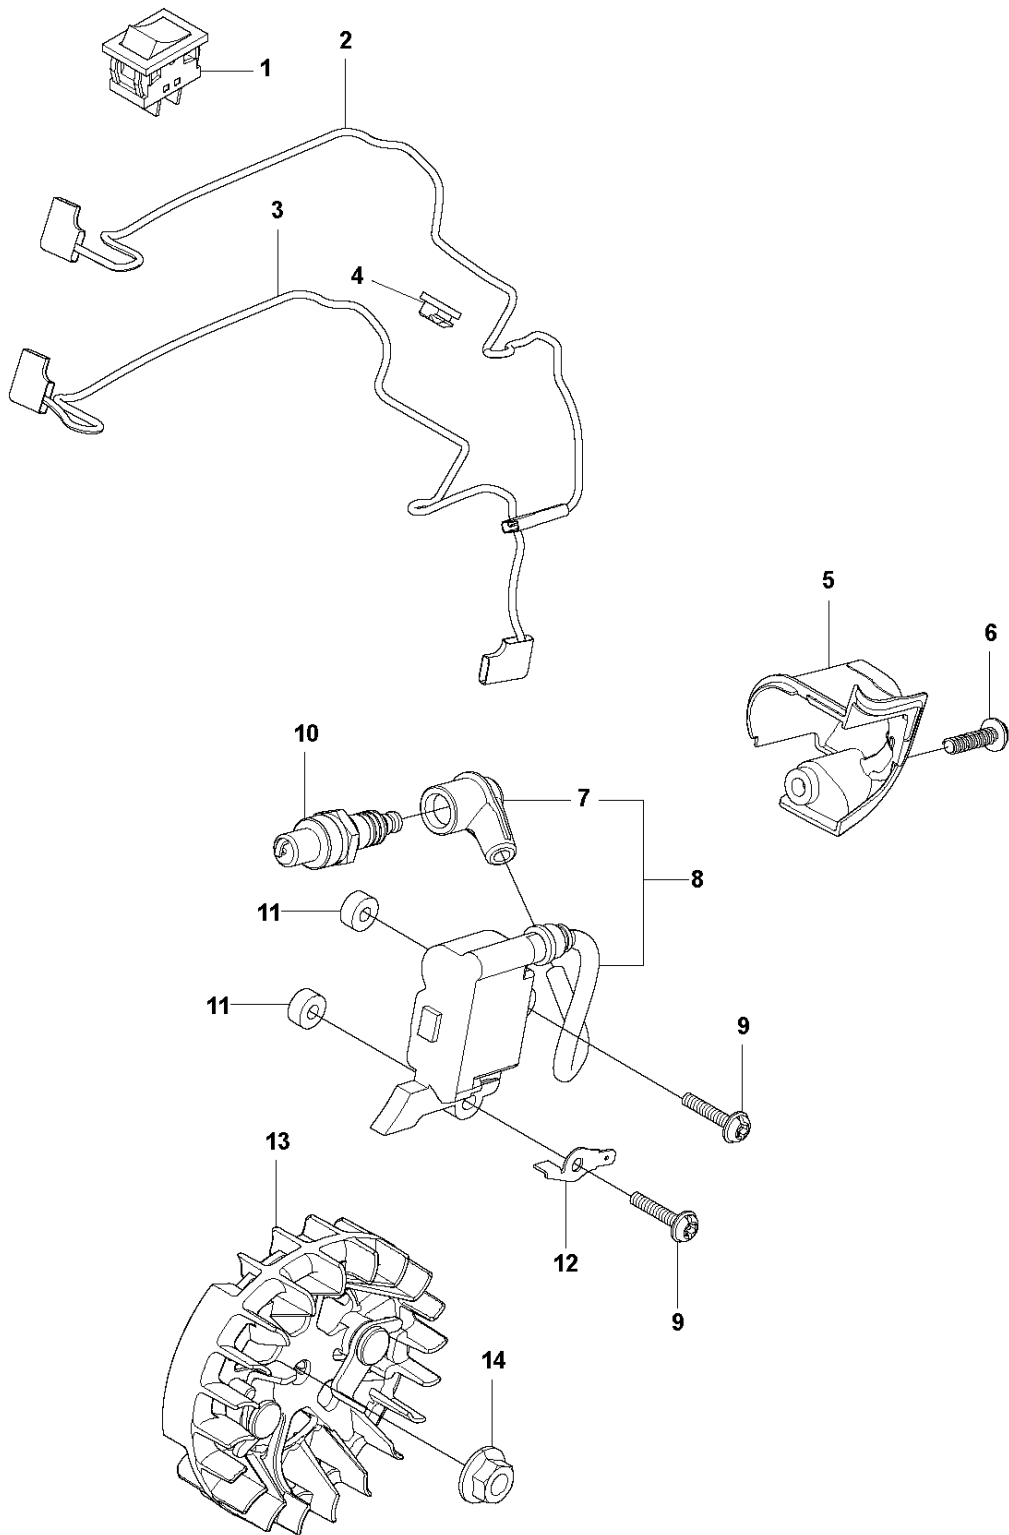

M T435
IGNITION SYSTEM

IGNITION SYSTEM

T435, 2017-10

Ref	Part No	Description	Remark	QTY	KIT
1	586 24 68-01	STOP SWITCH		1	
2	522 64 45-01	CORD		1	
3	522 64 46-01	CORD		1	
4	522 64 43-01	GROMMET		1	
5	585 51 79-02	COVER		1	
6	521 51 81-01	SCREW		1	
7	523 08 28-01	HUB CAP		1	8
8	584 40 37-01	IGNITION COIL ASSY		1	
9	585 70 29-01	BOLT		2	
10	514 54 30-01	PLUG		1	
11	505 04 34-01	SPACER		2	
12	522 64 44-01	TERMINAL		1	
13	581 97 20-01	FLYWHEEL ASSY		1	
14	516 43 74-01	NUT		1