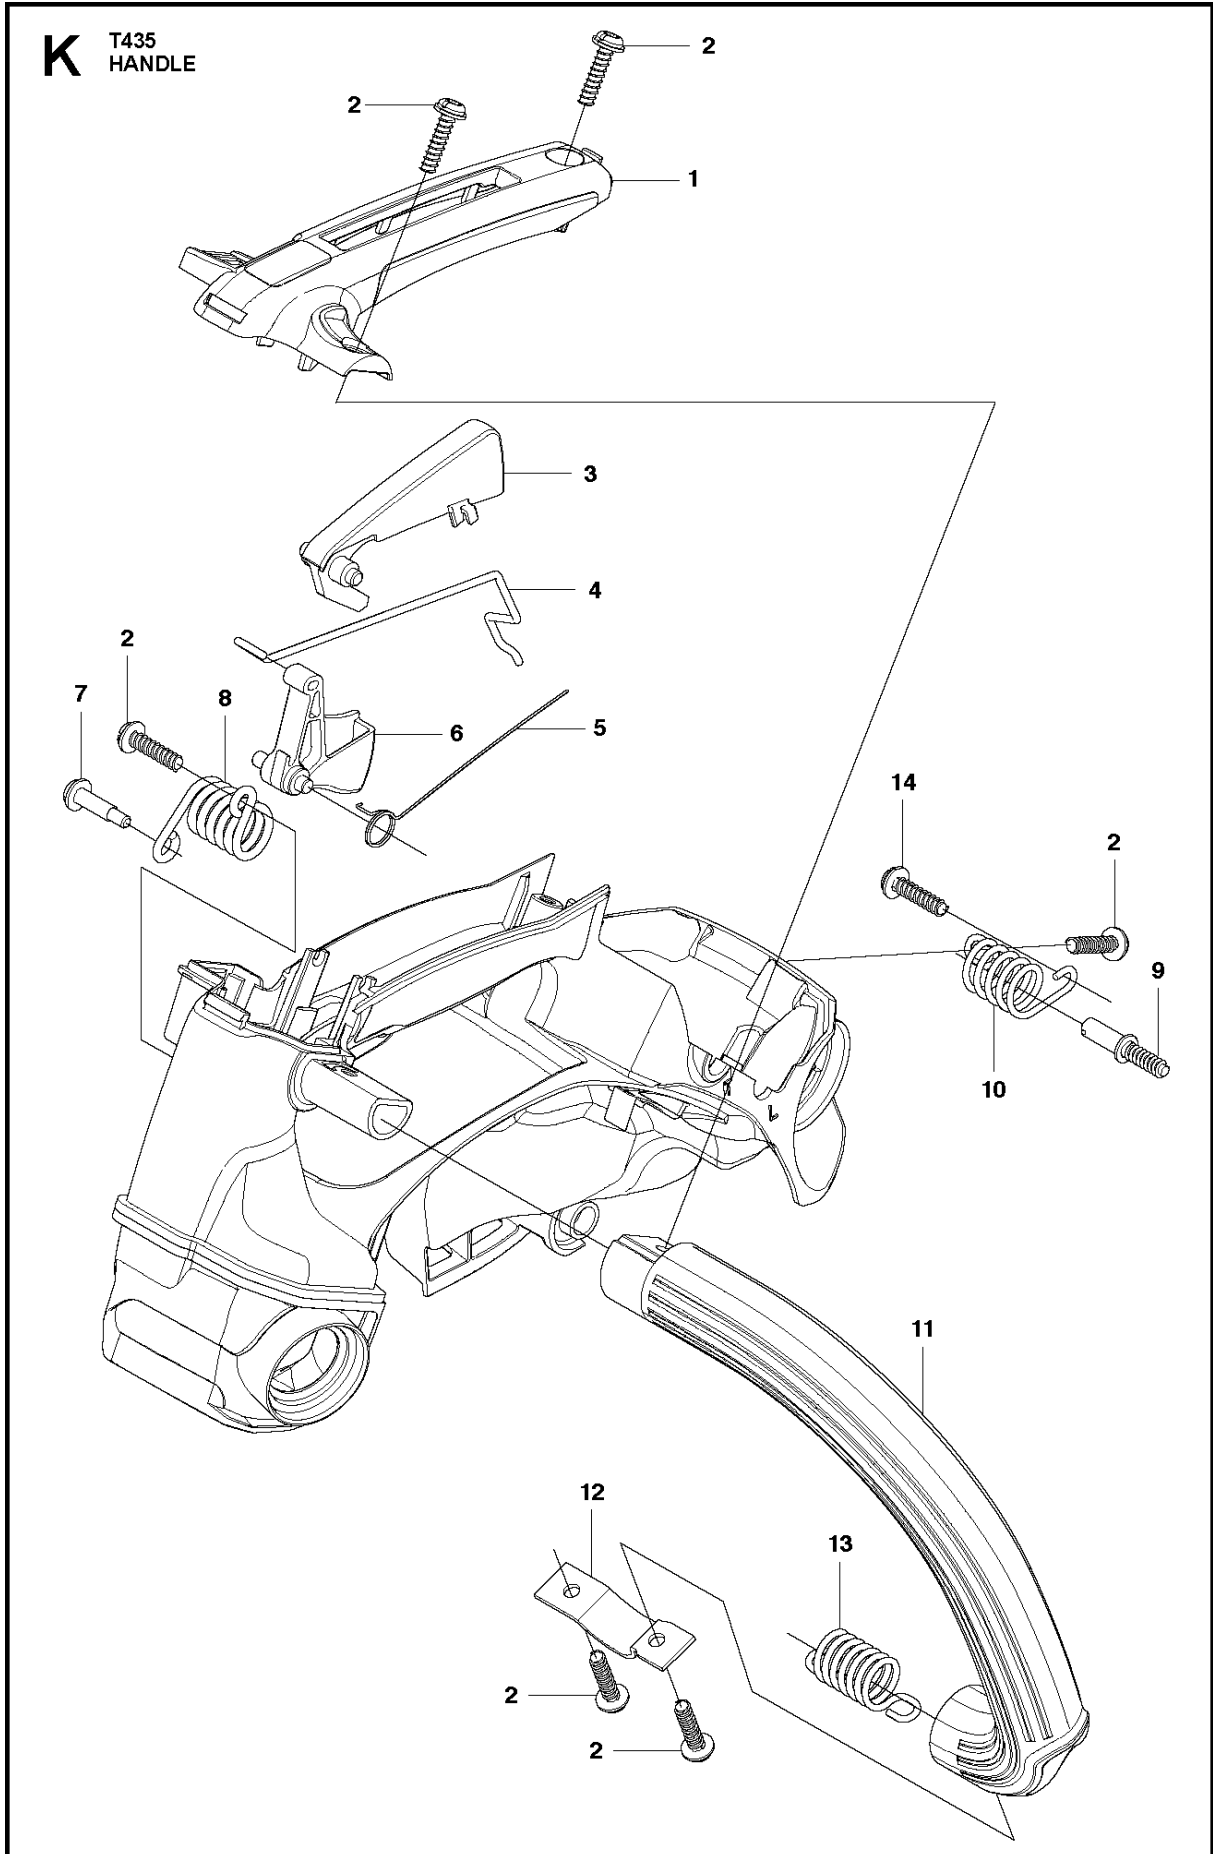

Ref	Part No	Description	Remark	QTY KIT
1	522 01 74-01	COVER		1
2	521 51 81-01	SCREW		6
3	522 01 70-01	ARM		1
4	522 64 66-01	ROD.TH		1
5	521 07 89-01	SPRING		1
6	522 01 71-01	LEVER.TH		1
7	522 63 86-01	SCREW		1
8	522 64 22-01	SPRING.FRONT		1
9	516 94 95-01	BOLT		1
10	522 64 24-01	SPRING.PTO		1
11	522 01 91-01	L HANDLE		1
12	521 55 72-01	BAND		1
13	522 64 23-01	DAMPER		1
14	521 51 80-01	SCREW		1