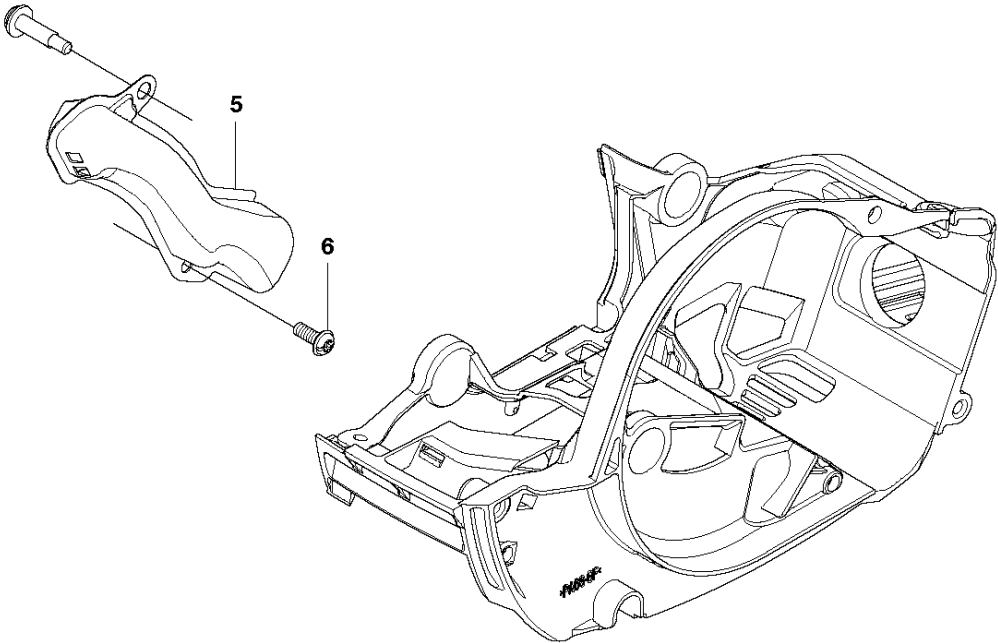

F T435
MUFFLER

MUFFLER

T435, 2017-10

Ref	Part No	Description	Remark	QTY	KIT
1	577 74 20-01	MUFFLER ASSY		1	
2	574 38 14-01	GUIDE		1	1
3	527 68 26-01	ARRESTER		1	1
4	510 48 58-01	NUT		2	1
5	522 00 45-01	PIPE.EXHAUST		1	
6	516 80 88-01	SCREW		1	
7	521 79 20-01	GASKET		1	
8	522 63 88-01	BOLT		2	
9	521 51 62-01	BOLT		2	
10	516 96 09-01	NUT		2