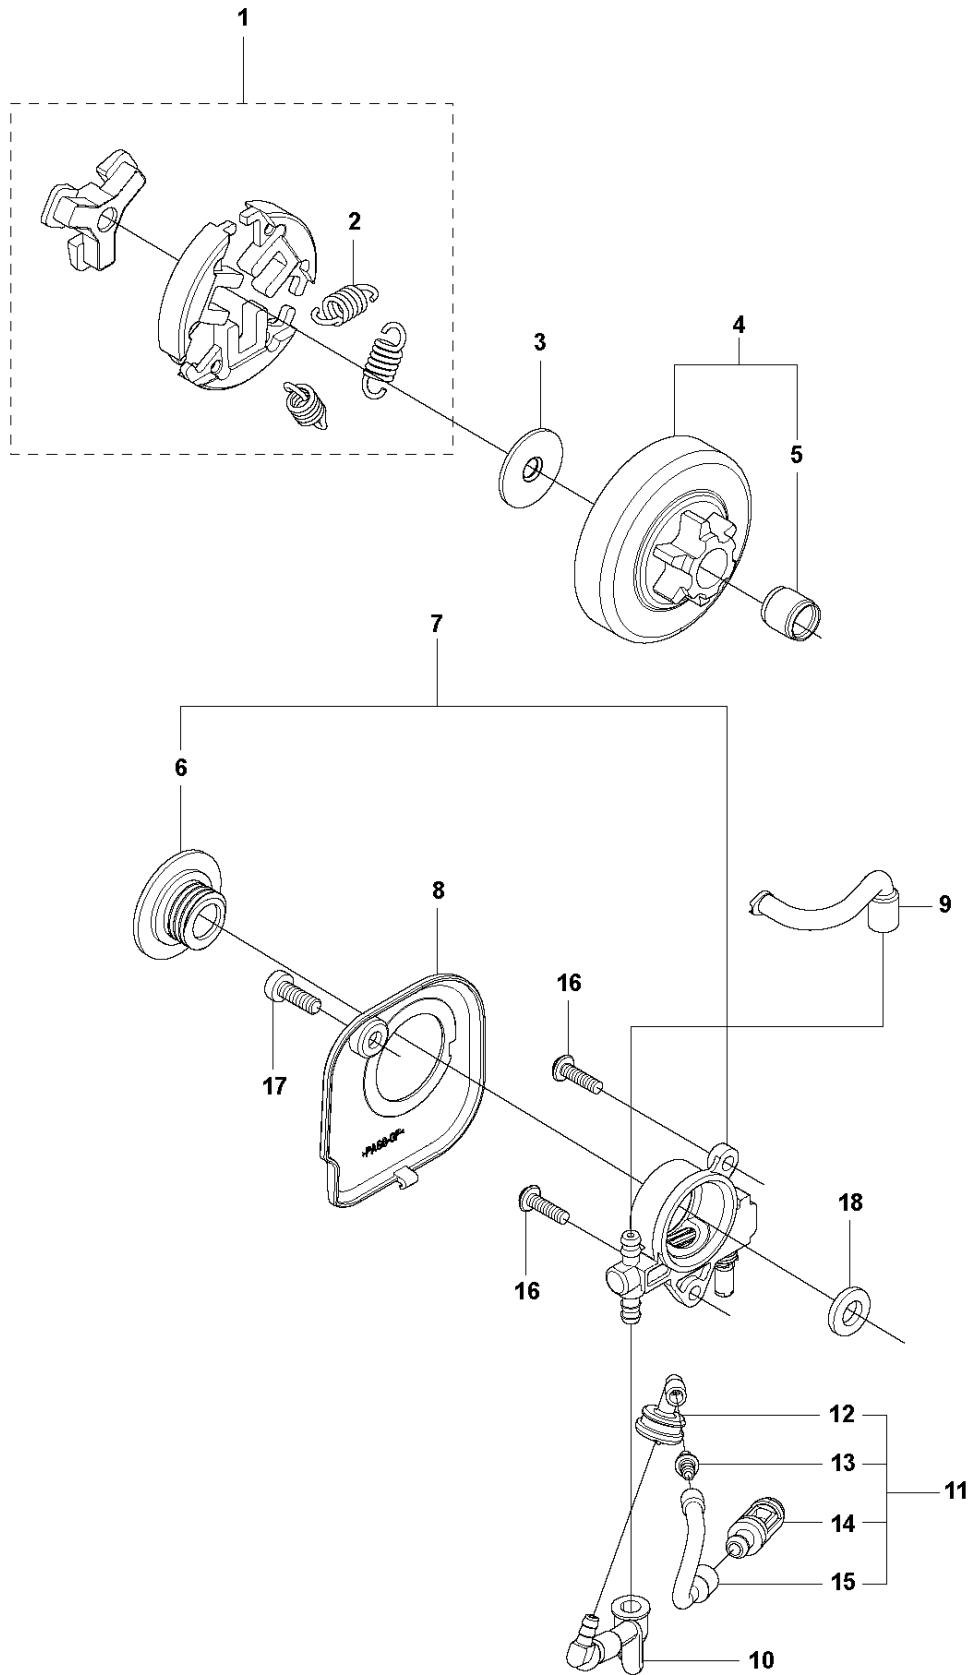

B T435
CLUTCH & OIL PUMP

CLUTCH & OIL PUMP

T435, 2017-10

Ref	Part No	Description	Remark	QTY	KIT
1	521 55 74-01	CLUTCH-ASSY		1	
2	521 55 75-01	SPRING		3	1
3	521 77 94-01	PLATE		1	
4	523 08 26-01	CLUTCH DRUM		1	
5	520 96 73-01	ROLLER BEARING		1	4
6	505 05 31-01	WORM		1	7
7	505 05 29-01	OIL PUMP ASSY		1	
8	522 00 58-01	COVER		1	
9	521 79 26-01	PIPE OUT COMP		1	
10	522 64 36-01	PIPE IN COMP		1	
11	527 67 23-01	FILTER		1	
12	527 67 21-01	PIPE,OIL FILTER		1	11
13	516 95 03-01	JOINT		1	11
14	521 58 00-01	FILTER		1	11
15	529 25 17-01	PIPE		1	11
16	516 82 94-01	SCREW		2	
17	521 51 62-01	BOLT		1	
18	522 63 89-01	WASHER		1