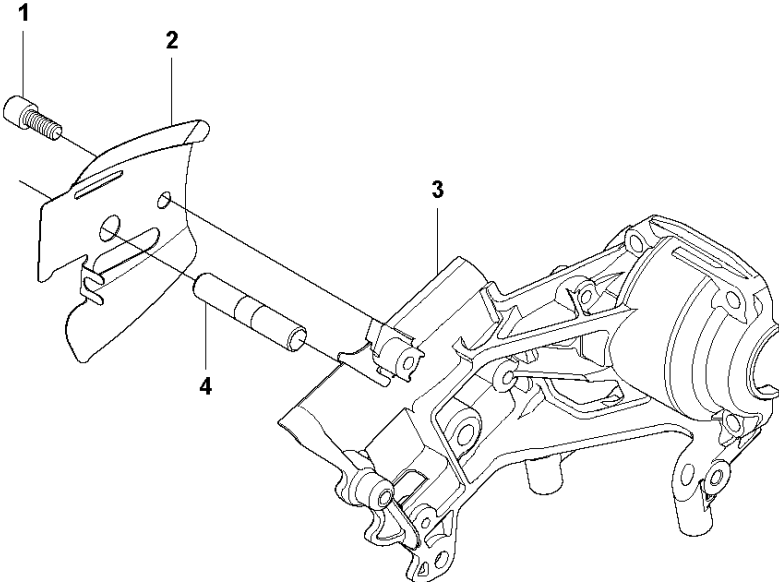

H T435
CRANKCASE

CRANKCASE

T435, 2017-10

Ref	Part No	Description	Remark	QTY KIT
1	521 79 99-01	BOLT		1
2	522 01 20-01	PLATE		1
3	527 66 56-01	CASE		1
4	516 73 80-01	STUD BOLT		1