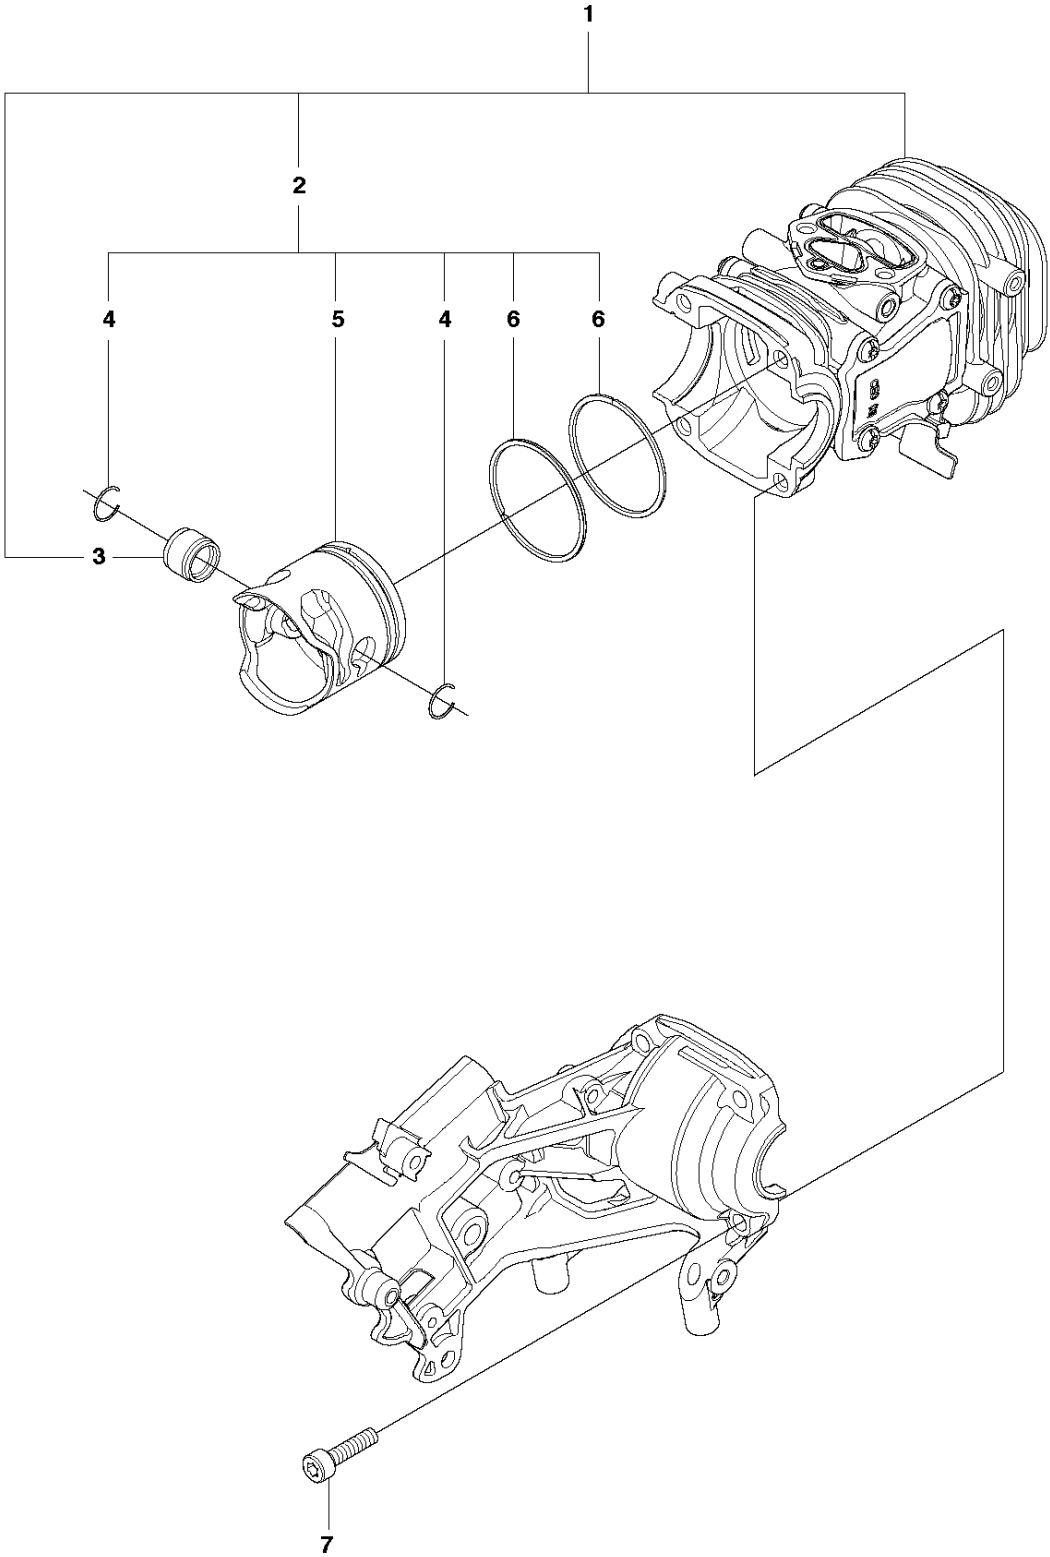

D T435
CYLINDER & PISTON

CYLINDER PISTON

T435, 2017-10

Ref	Part No	Description	Remark	QTY KIT	
1	523 08 43-01	CYLINDER		1	
2	523 08 42-01	PISTON		1	1
3	505 29 73-01	BEARING		1	1
4	516 28 30-01	RING		2	2,1
5	522 64 25-01	PISTON		1	2,1
6	522 64 26-01	RING.PISTON		2	2,1
7	521 34 54-01	BOLT		4