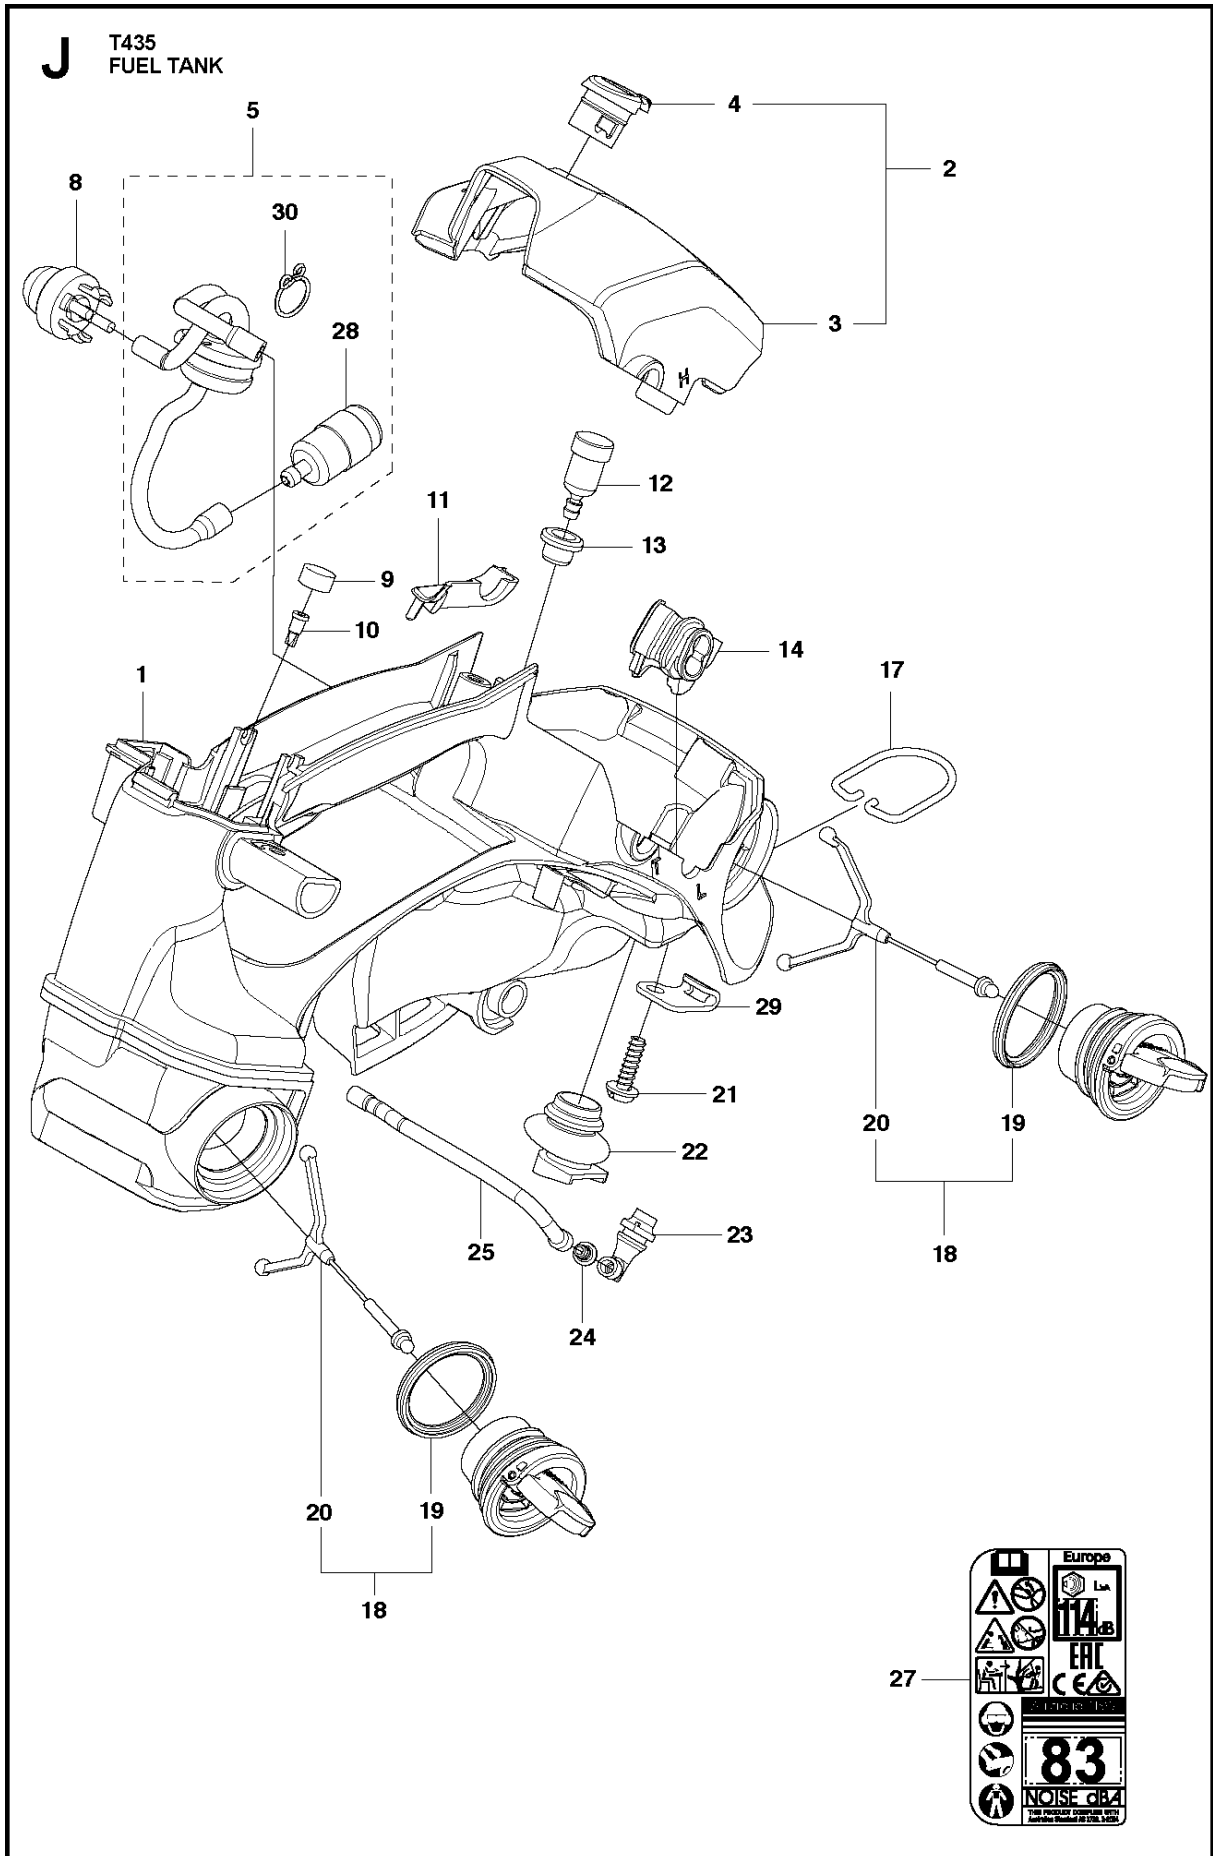

FUEL TANK

T435, 2017-10

Ref	Part No	Description	Remark	QTY	KIT
1	587 49 55-01	HANDLE		1	
2	522 01 77-01	COVER		1	
3	522 01 78-01	COVER		1	2
4	522 01 79-01	KNOB		1	2
5	522 64 76-01	PIPE ASSY	For EU only	1	
5	579 51 92-01	FUEL HOSE ASSY	For US/CAN only	1	
8	516 97 28-01	BULB		1	
9	516 94 81-01	SEAL		1	
10	516 96 19-01	BREATHER		1	
11	522 01 76-01	BRACKET		1	
12	516 96 52-01	BREATHER		1	
13	520 99 61-01	GROMMET		1	
14	579 60 65-01	GUIDE		1	
17	522 01 94-01	EYELET		1	
18	577 87 86-03	TANK CAP ASSY		2	
19	589 24 13-01	GASKET		2	18
20	503 57 89-01	HOLDER		2	18
21	521 51 80-01	SCREW		1	
22	522 64 71-01	PIPE.AIR		1	
23	522 64 78-01	PIPE		1	
24	516 95 03-01	JOINT		1	
25	522 63 94-01	PIPE		1	
27	588 96 11-01	DECAL		1	
28	575 96 07-01	FILTER		1	5
29	522 01 93-01	PLATE EYELET		1	
30	506 70 70-01	CLIP		1	5