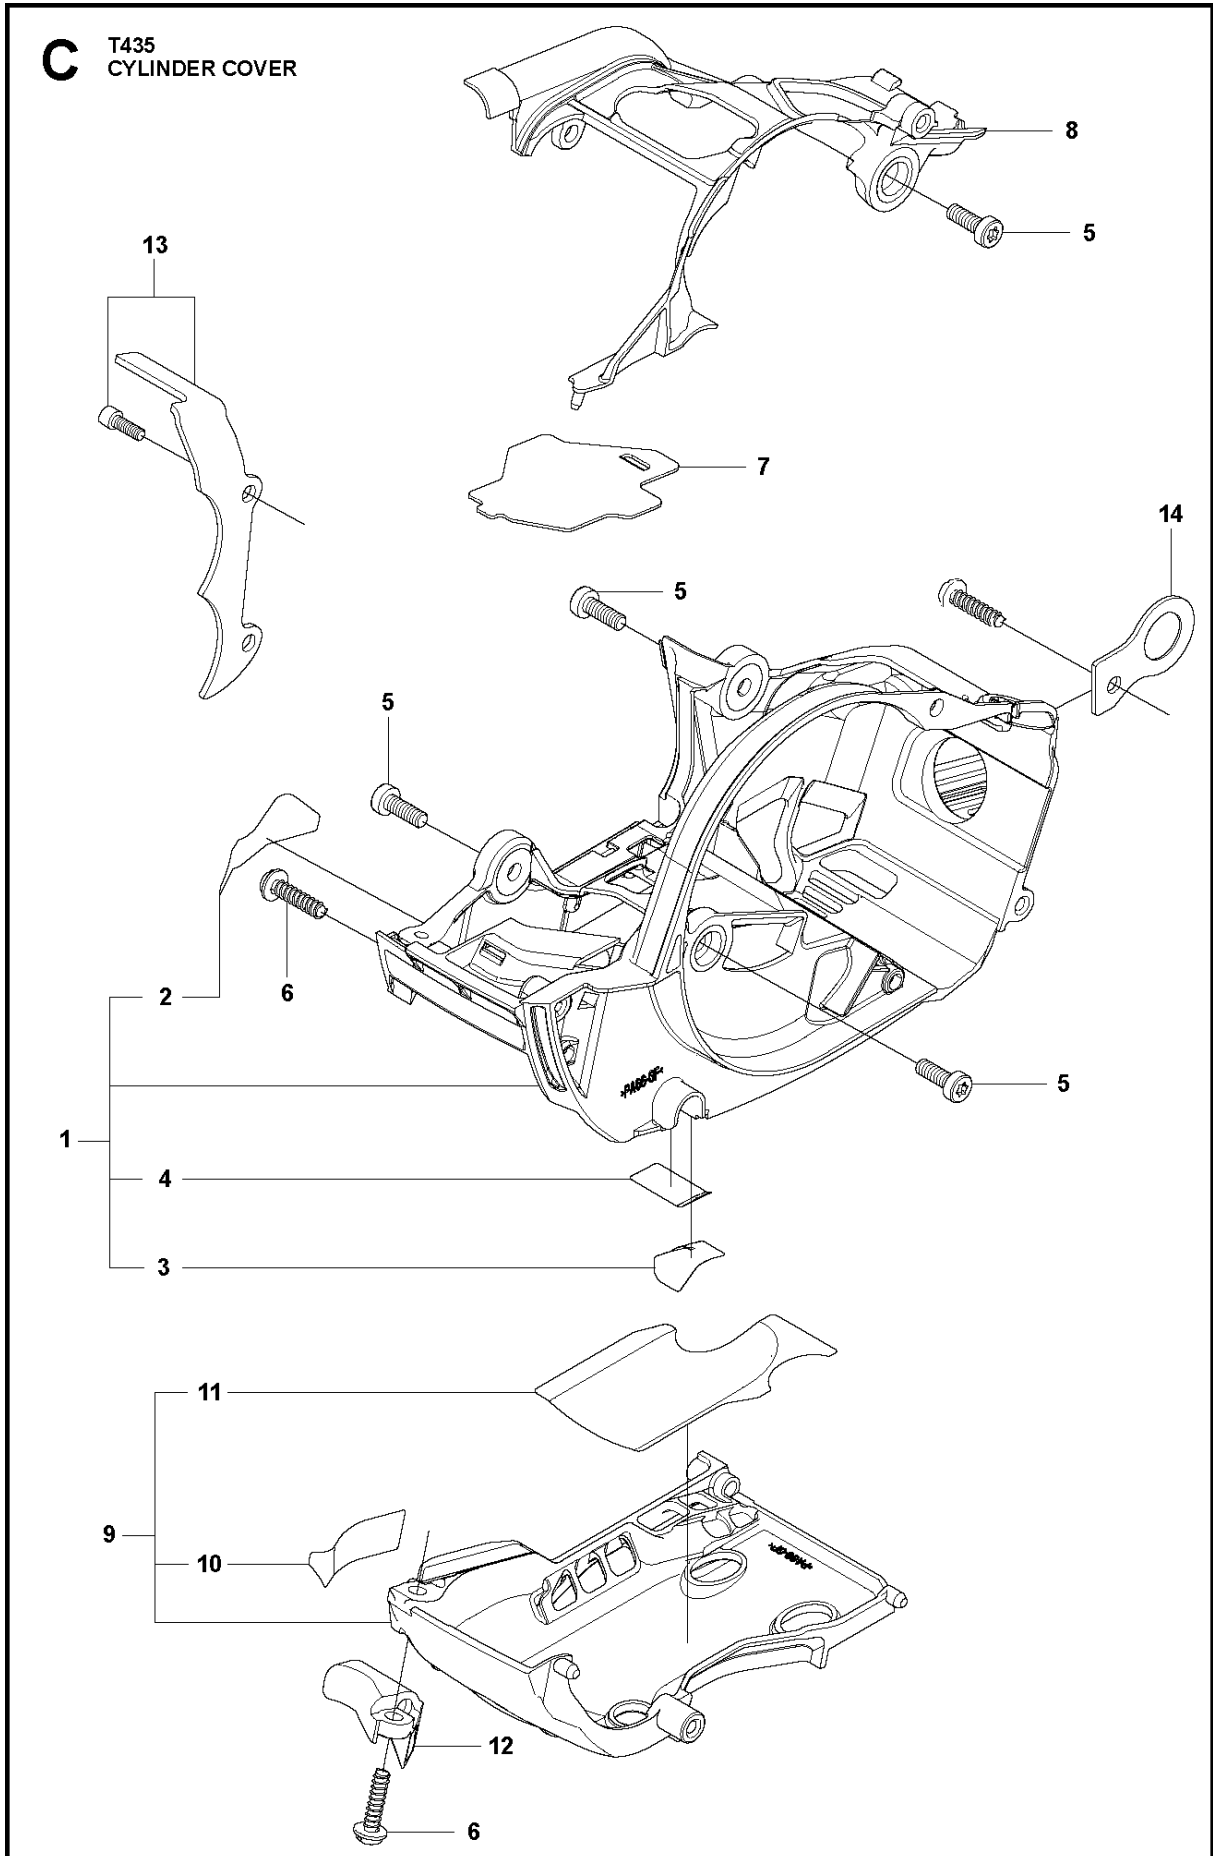

CYLINDER COVER

T435, 2017-10

Ref	Part No	Description	Remark	QTY	KIT
1	522 00 11-01	CASE COMP		1	
2	527 66 79-01	TAPE,CASE		1	1
3	527 68 28-01	TAPE,CASE		1	1
4	527 68 40-01	TAPE,CASE		1	1
5	521 51 62-01	BOLT		4	
6	521 51 80-01	SCREW		2	
7	522 64 12-01	GASKET		1	
8	522 00 12-01	COVER		1	
9	577 10 49-01	CASE		1	
10	527 67 72-01	TAPE,CASE		1	6
11	577 10 37-01	TAPE		1	6
12	522 01 21-01	CATCH		1	
13	522 63 47-01	SPIKE		1	
14	522 00 18-01	HOOK		1