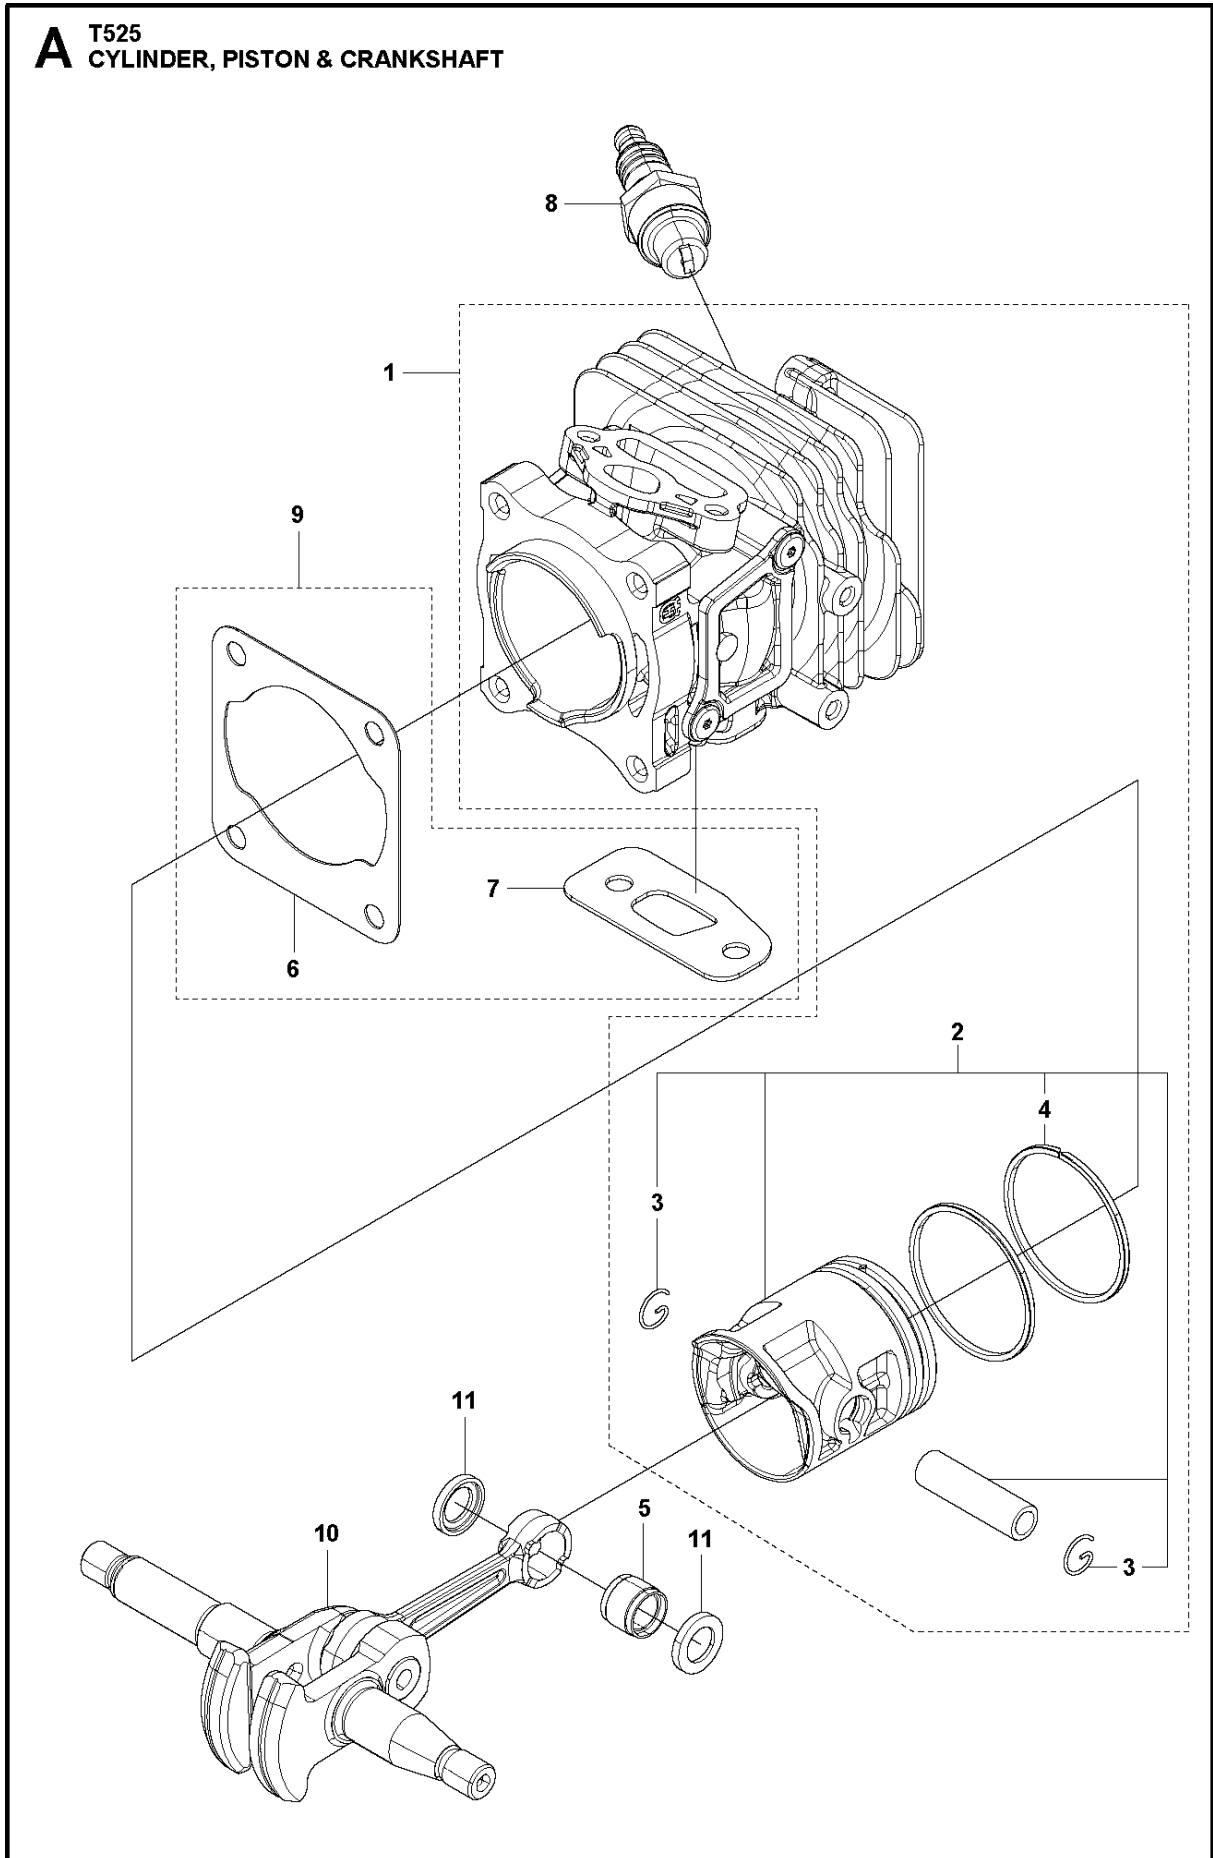

A T525
CYLINDER, PISTON & CRANKSHAFT

CYLINDER

T525, 967633310, 2017-12

Ref	Part No	Description	Remark	QTY	KIT
1	501 01 58-01	CYLINDER ASSY		1	
2	501 01 59-02	PISTON ASSY		1	1
3	737 44 08-00	CIRCLIP		2	1, 2
4	590 64 85-01	PISTON RING		2	1, 2
5	505 04 09-01	BEARING		1	
6	587 86 80-01	GASKET		1	9
7	587 87 04-01	GASKET		1	9
8	503 23 54-01	SPARK PLUG		1	
9	590 53 17-01	GASKET KIT		1	
10	587 86 90-01	CRANKSHAFT		1	
11	505 04 10-01	WASHER		2