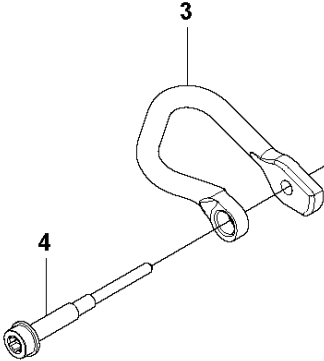

SPARE PARTS LIST

CHAIN SAWS

T525, 967633310, 2017-12

L T525
ACCESSORIES

ACCESSORIES

T525, 967633310, 2017-12

Ref	Part No	Description	Remark	QTY KIT
1	587 24 35-01	WRENCH		1
2	575 88 07-01	WRENCH		1
3	576 38 13-01	LOOP		1
4	522 84 79-01	SCREW ITXSCFM		1
5	590 48 78-01	BUMPER		1

CARBURETOR

T525, 967633310, 2017-12

Ref	Part No	Description	Remark	QTY	KIT
1	587 87 05-01	CARBURETTOR		1	
2	520 95 70-01	SCREEN		1	
3	590 21 91-01	COVER ASSY		1	
4	520 97 63-01	SCREW		1	
5	520 95 48-01	GASKET		1	1, 34
6	502 21 36-01	DIAPHRAGM PUMP		1	1, 34
7	521 08 54-01	VALVE.INLET		1	
8	516 97 21-01	GASKET		1	1, 34
9	505 30 68-01	DIAPHRAGM		1	1, 34
10	522 64 60-01	COVER		1	
11	511 96 76-01	SPRING		1	
12	520 97 73-01	SCREW		1	
13	520 97 74-01	PIN		1	
14	520 97 72-01	LEVER		1	
15	516 34 29-01	PLUG		1	
16	520 75 98-01	SCREW		3	
17	590 21 93-01	VALVE		1	
18	590 21 94-01	SPRING		1	
19	590 21 95-01	SHAFT ASSY		1	
20	590 21 97-01	LEVER		1	
21	513 59 32-01	SPRING		1	
22	577 81 57-01	SCREW		1	
23	505 05 65-01	RING		2	
24	578 91 28-01	SPRING		2	
25	579 19 09-01	NEEDLE HIGH SPEED		2	
26	578 91 30-01	CAP		2	
27	521 79 00-01	VALVE		1	
28	516 52 42-01	WASHER		1	
29	590 21 98-01	SPRING		1	
30	590 21 99-01	SHAFT ASSY		1	
31	521 58 11-01	LEVER		1	
32	520 97 88-01	SCREW ASSY		4	
33	590 23 73-01	RING		1	
34	585 59 74-01	GASKET KIT		1	

D T525
CARBURETOR & AIR FILTER

CARBURETOR & AIR FILTER

T525, 967633310, 2017-12

Ref	Part No	Description	Remark	QTY	KIT
1	587 87 05-01	CARBURETTOR		1	
2	588 66 25-01	CHOKE LEVER		1	
3	587 87 07-01	AIR FILTER BOTTOM		1	
4	589 20 50-01	PLATE		1	
5	587 87 10-01	AIR FILTER HALF		1	
6	587 87 09-01	BOLT		2	
7	521 62 56-01	GROMMET		1	
8	587 87 14-01	GROMMET		1	
9	587 87 11-01	INLET PIPE		1	
10	521 51 57-01	BOLT		2	
11	587 87 96-01	AIR FILTER COVER		1	
12	585 69 74-02	KNOB		1	11
13	581 79 83-01	FUEL HOSE		2	
14	513 78 93-01	PUMP		1	
15	587 88 01-01	BRACKET		1	
16	587 87 06-01	CHOKE CONTROL		1	
17	587 87 99-01	COVER		1	