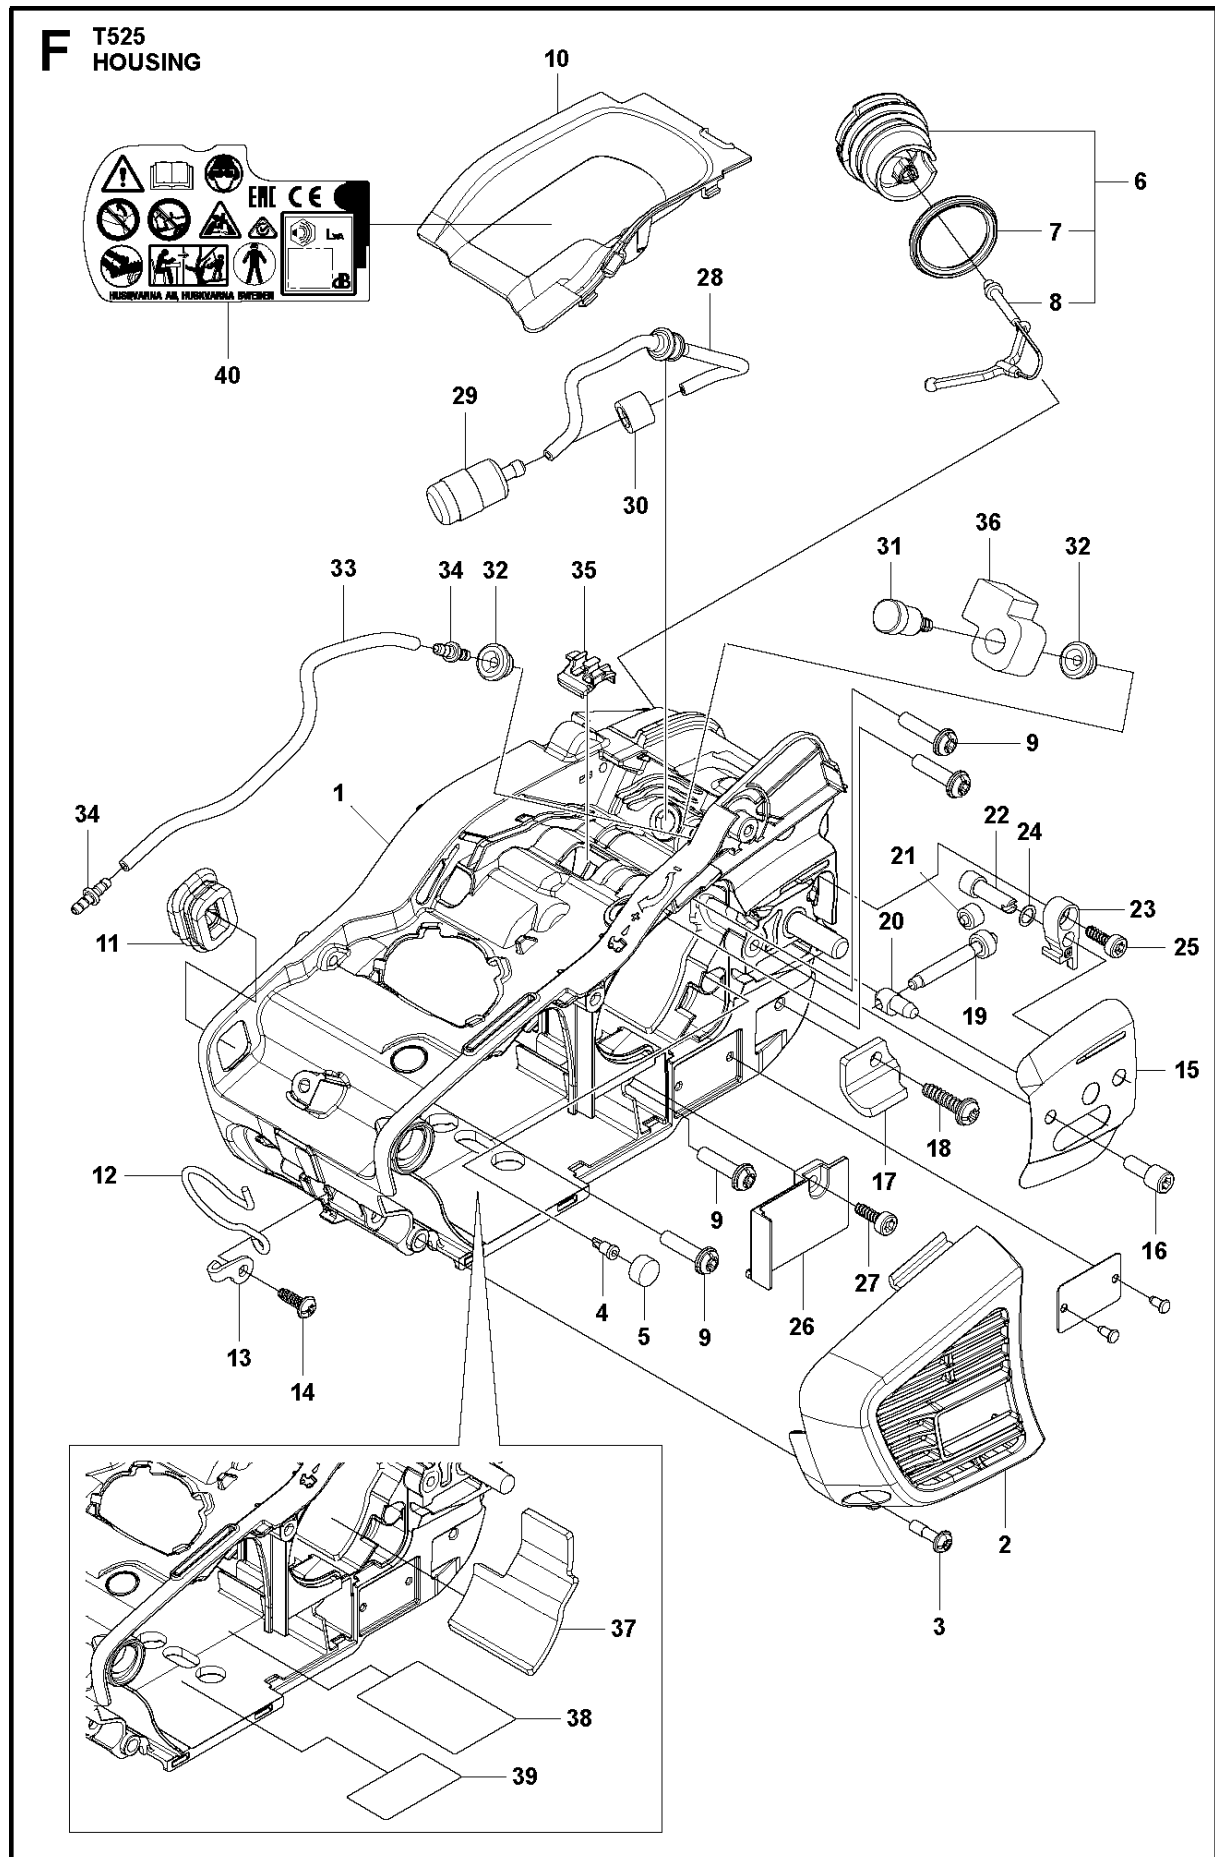

G T525
CLUTCH & OIL PUMP

CLUTCH & OIL PUMP

T525, 967633310, 2017-12

Ref	Part No	Description	Remark	QTY	KIT
1	587 87 34-01	OIL PUMP ASSY		1	
2	505 05 31-01	WORM		1	1
3	521 51 57-01	BOLT		2	
4	505 05 33-01	WASHER		1	
5	587 87 38-01	OIL PRESSURE HOSE		1	
6	587 87 39-01	COVER		1	
7	587 87 41-01	OIL HOSE		1	
8	521 54 56-01	FILTER		1	7
9	501 29 05-01	CLUTCH DRUM ASSY	3/8 6 tooth	1	
9	501 29 05-02	CLUTCH DRUM ASSY	1/4 8 tooth	1	
10	514 18 33-01	BEARING		1	9
11	511 04 45-01	CLUTCH		1	11
12	512 42 35-01	SPRING		3	
13	512 42 34-01	PLATE		1	

A T525
CYLINDER, PISTON & CRANKSHAFT

CYLINDER

T525, 967633310, 2017-12

Ref	Part No	Description	Remark	QTY	KIT
1	501 01 58-01	CYLINDER ASSY		1	
2	501 01 59-02	PISTON ASSY		1	1
3	737 44 08-00	CIRCLIP		2	1, 2
4	590 64 85-01	PISTON RING		2	1, 2
5	505 04 09-01	BEARING		1	
6	587 86 80-01	GASKET		1	9
7	587 87 04-01	GASKET		1	9
8	503 23 54-01	SPARK PLUG		1	
9	590 53 17-01	GASKET KIT		1	
10	587 86 90-01	CRANKSHAFT		1	
11	505 04 10-01	WASHER		2	

K T525
HANDLE

Ref	Part No	Description	Remark	QTY KIT
1	587 87 78-01	FRONT HANDLE		1
2	512 84 81-01	SCREW		1
3	587 87 81-01	HANDLE		1
4	587 87 83-01	THROTTLE CONTROL		1
5	505 04 80-01	SPRING		1
6	587 87 86-01	THROTTLE LOCKOUT		1
7	587 87 87-01	THROTTLE ROD		1
8	587 87 88-01	LINK ARM		1
9	587 87 90-01	LINK ROD		1
11	587 87 93-01	COVER		1
12	521 51 81-01	SCREW		3
13	589 20 49-01	GROMMET		1
14	589 20 49-02	GROMMET		1
15	516 95 03-01	JOINT		2
16	501 90 62-01	ANTIVIBRATION ELEMENT		1
17	521 51 80-01	SCREW		1
18	587 88 06-01	SPRING		1
19	588 98 92-01	ANTIVIBRATION ELEMENT		1
20	521 51 79-01	SCREW		1
21	513 72 78-01	BOLT		1