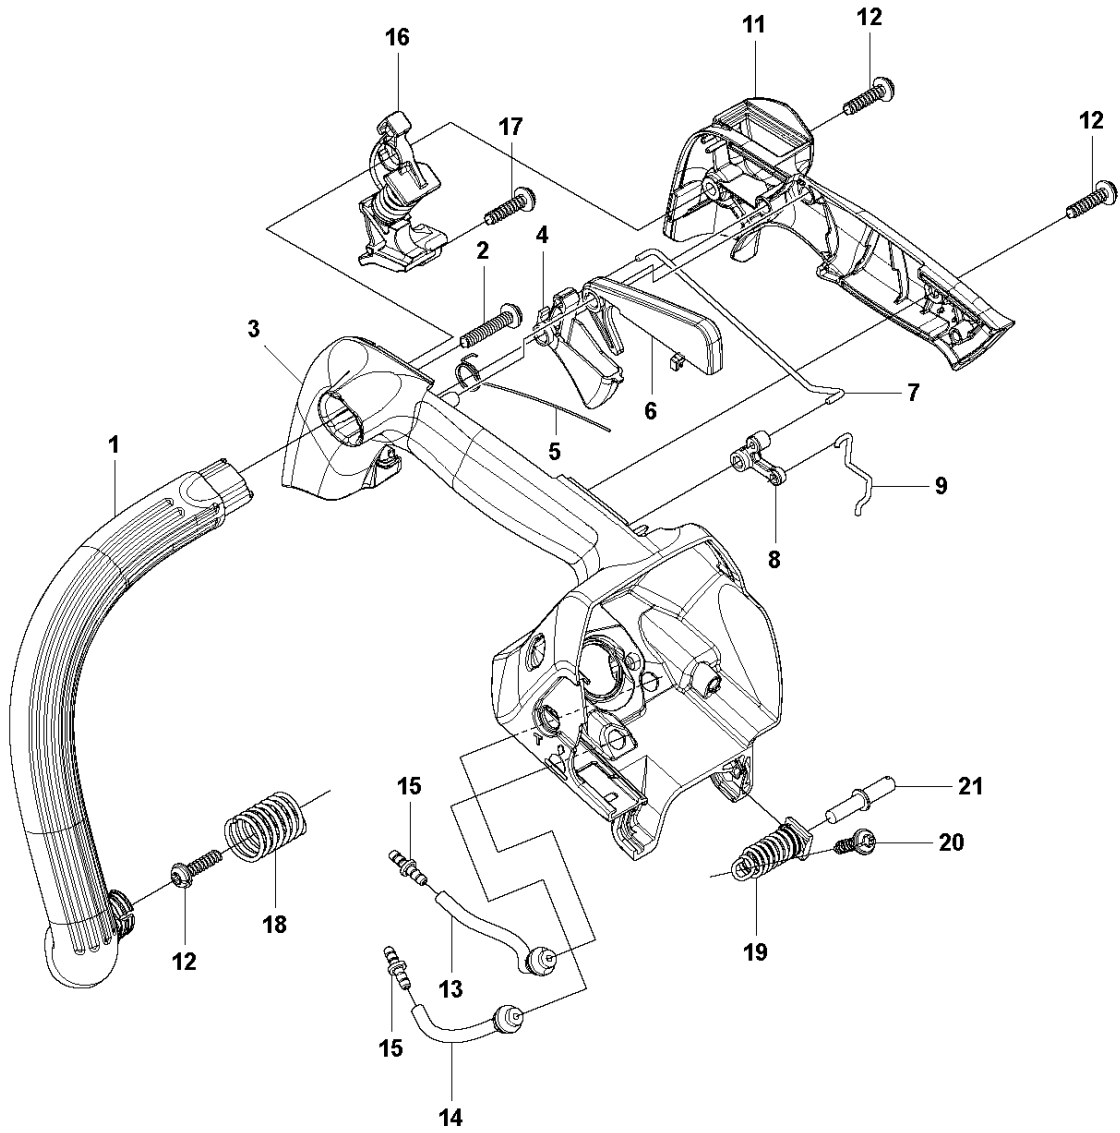

G T525
CLUTCH & OIL PUMP

CLUTCH & OIL PUMP

T525, 967633310, 2017-12

Ref	Part No	Description	Remark	QTY	KIT
1	587 87 34-01	OIL PUMP ASSY		1	
2	505 05 31-01	WORM		1	1
3	521 51 57-01	BOLT		2	
4	505 05 33-01	WASHER		1	
5	587 87 38-01	OIL PRESSURE HOSE		1	
6	587 87 39-01	COVER		1	
7	587 87 41-01	OIL HOSE		1	
8	521 54 56-01	FILTER		1	7
9	501 29 05-01	CLUTCH DRUM ASSY	3/8 6 tooth	1	
9	501 29 05-02	CLUTCH DRUM ASSY	1/4 8 tooth	1	
10	514 18 33-01	BEARING		1	9
11	511 04 45-01	CLUTCH		1	11
12	512 42 35-01	SPRING		3	
13	512 42 34-01	PLATE		1	

B T525
CRANKCASE

CRANKCASE

T525, 967633310, 2017-12

Ref	Part No	Description	Remark	QTY	KIT
1	590 15 33-01	CRANKCASE ASSY		1	
2	590 50 80-01	ELBOW		1	1
3	587 86 95-01	BALL BEARING		2	1
4	521 77 91-01	SEAL		2	1
5	590 26 67-01	SCREW		7	
6	587 86 87-01	IMPULSE HOSE		1	

A T525
CYLINDER, PISTON & CRANKSHAFT

CYLINDER

T525, 967633310, 2017-12

Ref	Part No	Description	Remark	QTY	KIT
1	501 01 58-01	CYLINDER ASSY		1	
2	501 01 59-02	PISTON ASSY		1	1
3	737 44 08-00	CIRCLIP		2	1, 2
4	590 64 85-01	PISTON RING		2	1, 2
5	505 04 09-01	BEARING		1	
6	587 86 80-01	GASKET		1	9
7	587 87 04-01	GASKET		1	9
8	503 23 54-01	SPARK PLUG		1	
9	590 53 17-01	GASKET KIT		1	
10	587 86 90-01	CRANKSHAFT		1	
11	505 04 10-01	WASHER		2	

K T525
HANDLE

Ref	Part No	Description	Remark	QTY KIT
1	587 87 78-01	FRONT HANDLE		1
2	512 84 81-01	SCREW		1
3	587 87 81-01	HANDLE		1
4	587 87 83-01	THROTTLE CONTROL		1
5	505 04 80-01	SPRING		1
6	587 87 86-01	THROTTLE LOCKOUT		1
7	587 87 87-01	THROTTLE ROD		1
8	587 87 88-01	LINK ARM		1
9	587 87 90-01	LINK ROD		1
11	587 87 93-01	COVER		1
12	521 51 81-01	SCREW		3
13	589 20 49-01	GROMMET		1
14	589 20 49-02	GROMMET		1
15	516 95 03-01	JOINT		2
16	501 90 62-01	ANTIVIBRATION ELEMENT		1
17	521 51 80-01	SCREW		1
18	587 88 06-01	SPRING		1
19	588 98 92-01	ANTIVIBRATION ELEMENT		1
20	521 51 79-01	SCREW		1
21	513 72 78-01	BOLT		1