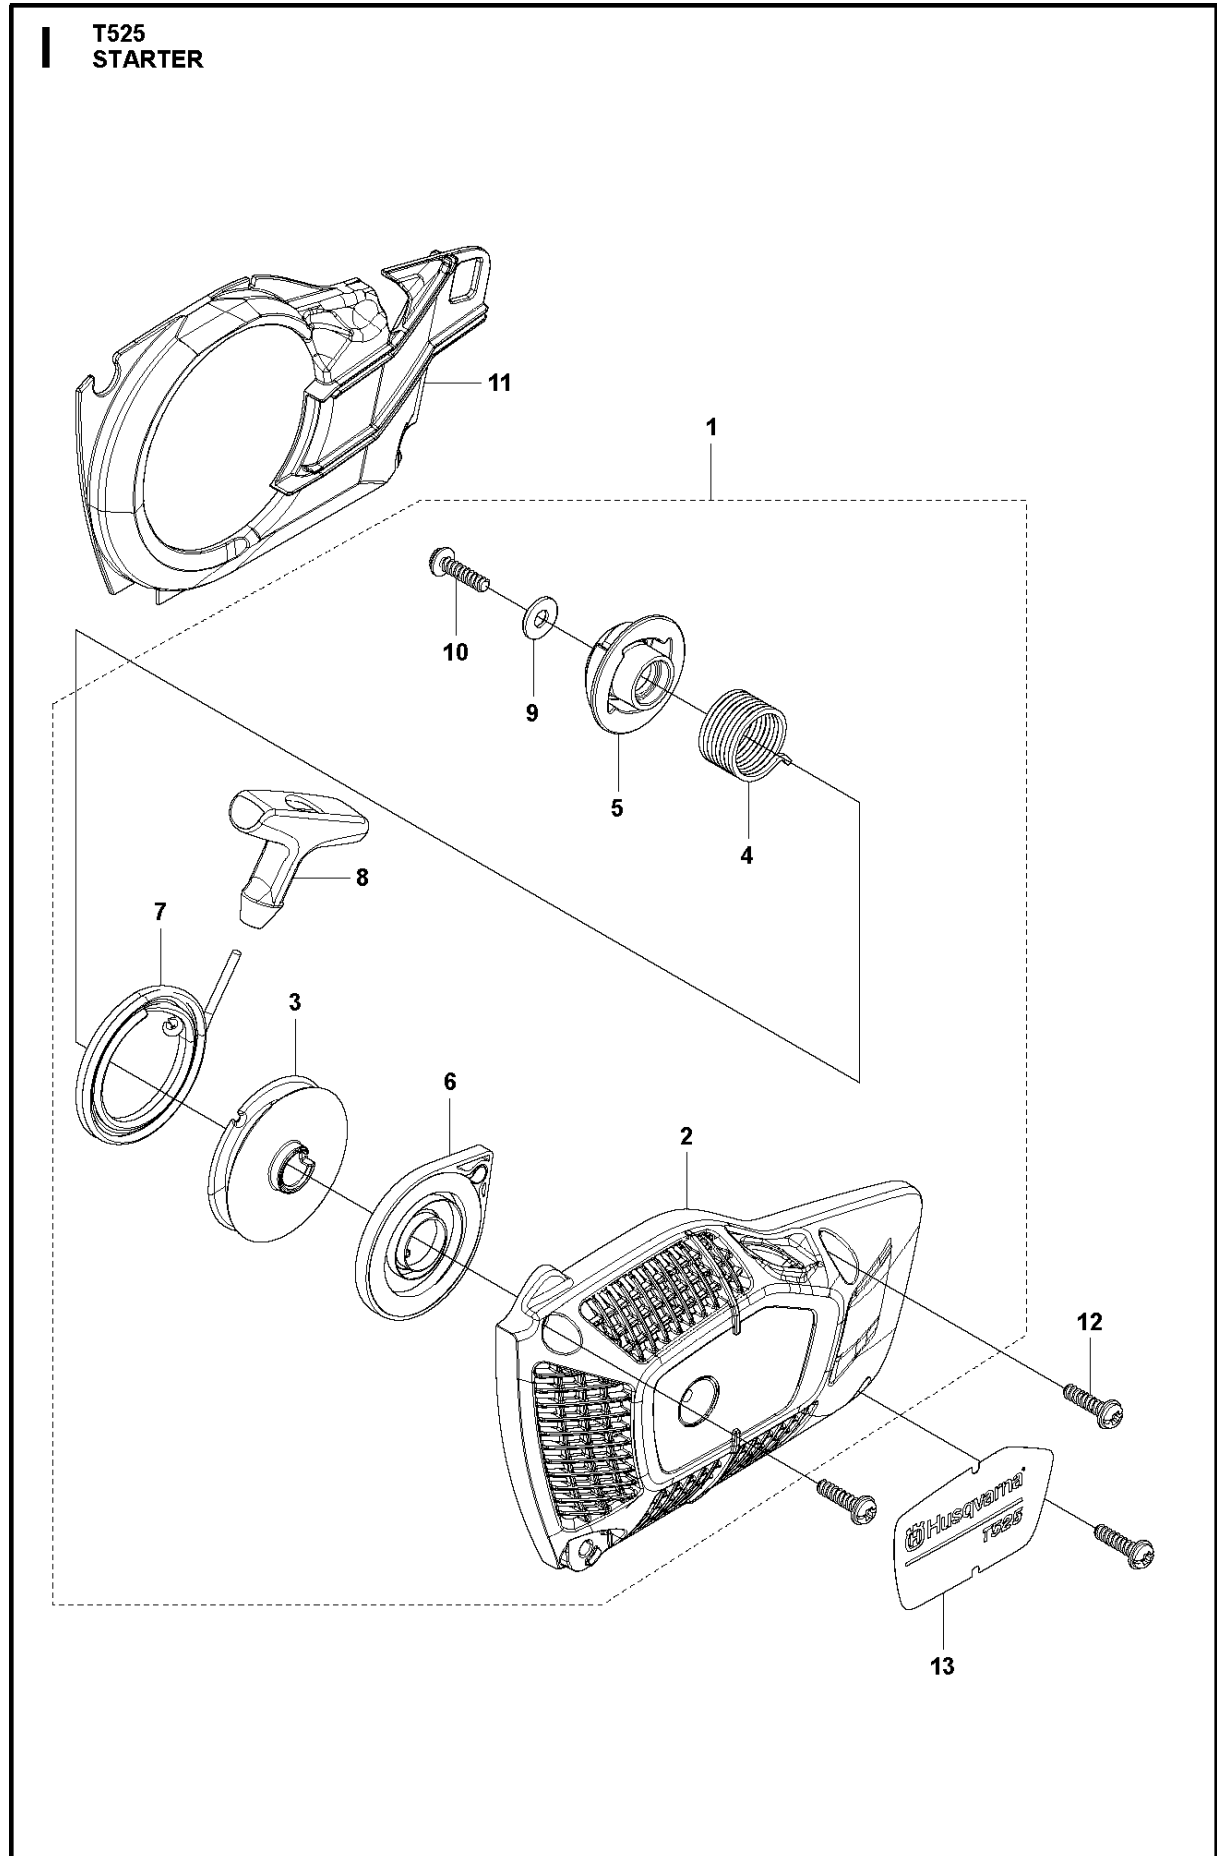

STARTER

T525, 967633310, 2017-12

Ref	Part No	Description	Remark	QTY	KIT
1	587 87 55-01	STARTER ASSY		1	
2	587 87 56-01	STARTER HOUSING		1	1
3	587 87 58-01	STARTER PULLEY		1	1
4	587 87 59-01	SPRING		1	1
5	587 87 60-01	RATCHET		1	1
6	513 73 46-01	SPRING		1	1
7	589 44 40-01	STARTER ROPE		1	1
8	575 48 95-01	STARTER HANDLE		1	1
9	505 05 44-01	WASHER		1	1
10	521 51 80-01	SCREW		1	1
11	587 87 64-01	COOLING AIR CONDUCTOR		1	
12	521 51 81-01	SCREW		4	
13	587 88 62-01	DECAL		1