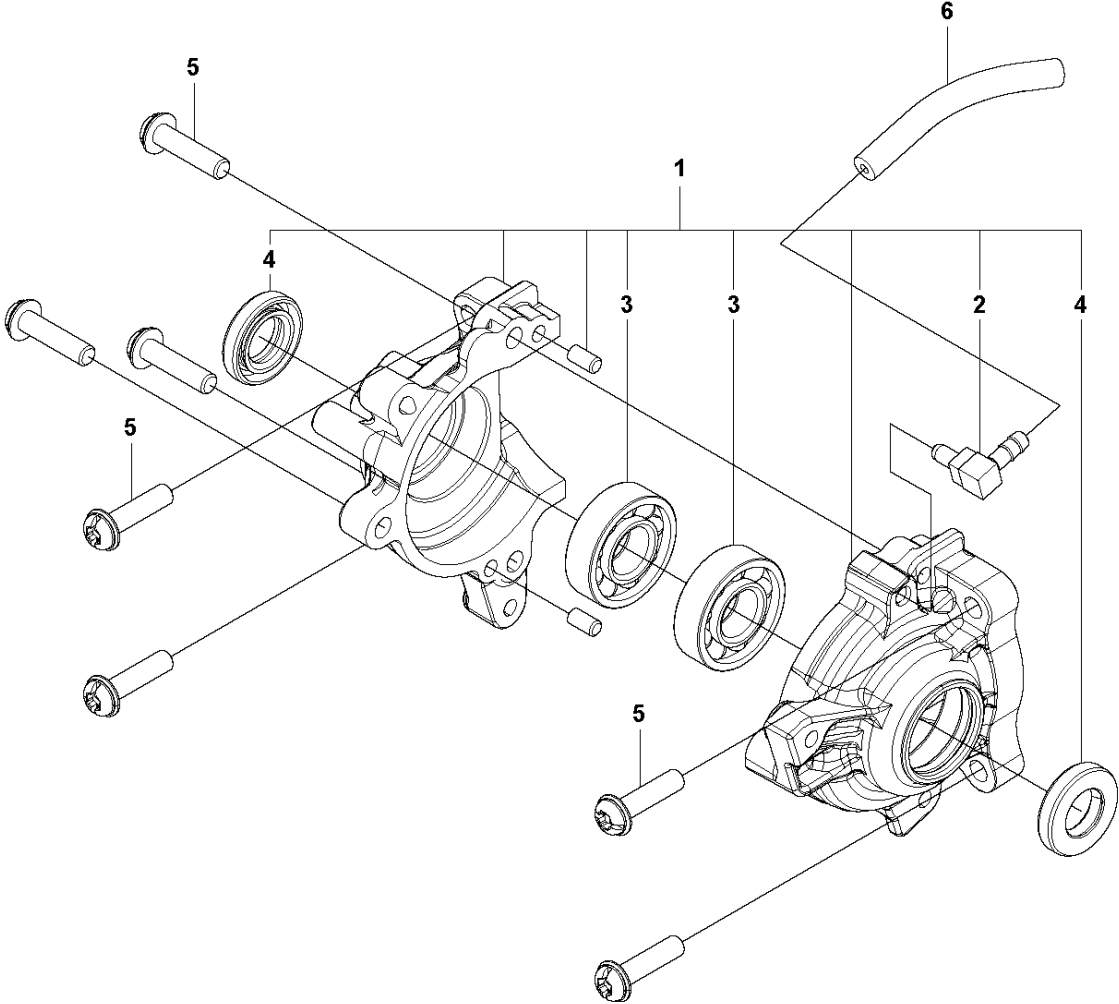

B T525
CRANKCASE

CRANKCASE

T525, 967633310, 2017-12

Ref	Part No	Description	Remark	QTY	KIT
1	590 15 33-01	CRANKCASE ASSY		1	
2	590 50 80-01	ELBOW		1	1
3	587 86 95-01	BALL BEARING		2	1
4	521 77 91-01	SEAL		2	1
5	590 26 67-01	SCREW		7	
6	587 86 87-01	IMPULSE HOSE		1