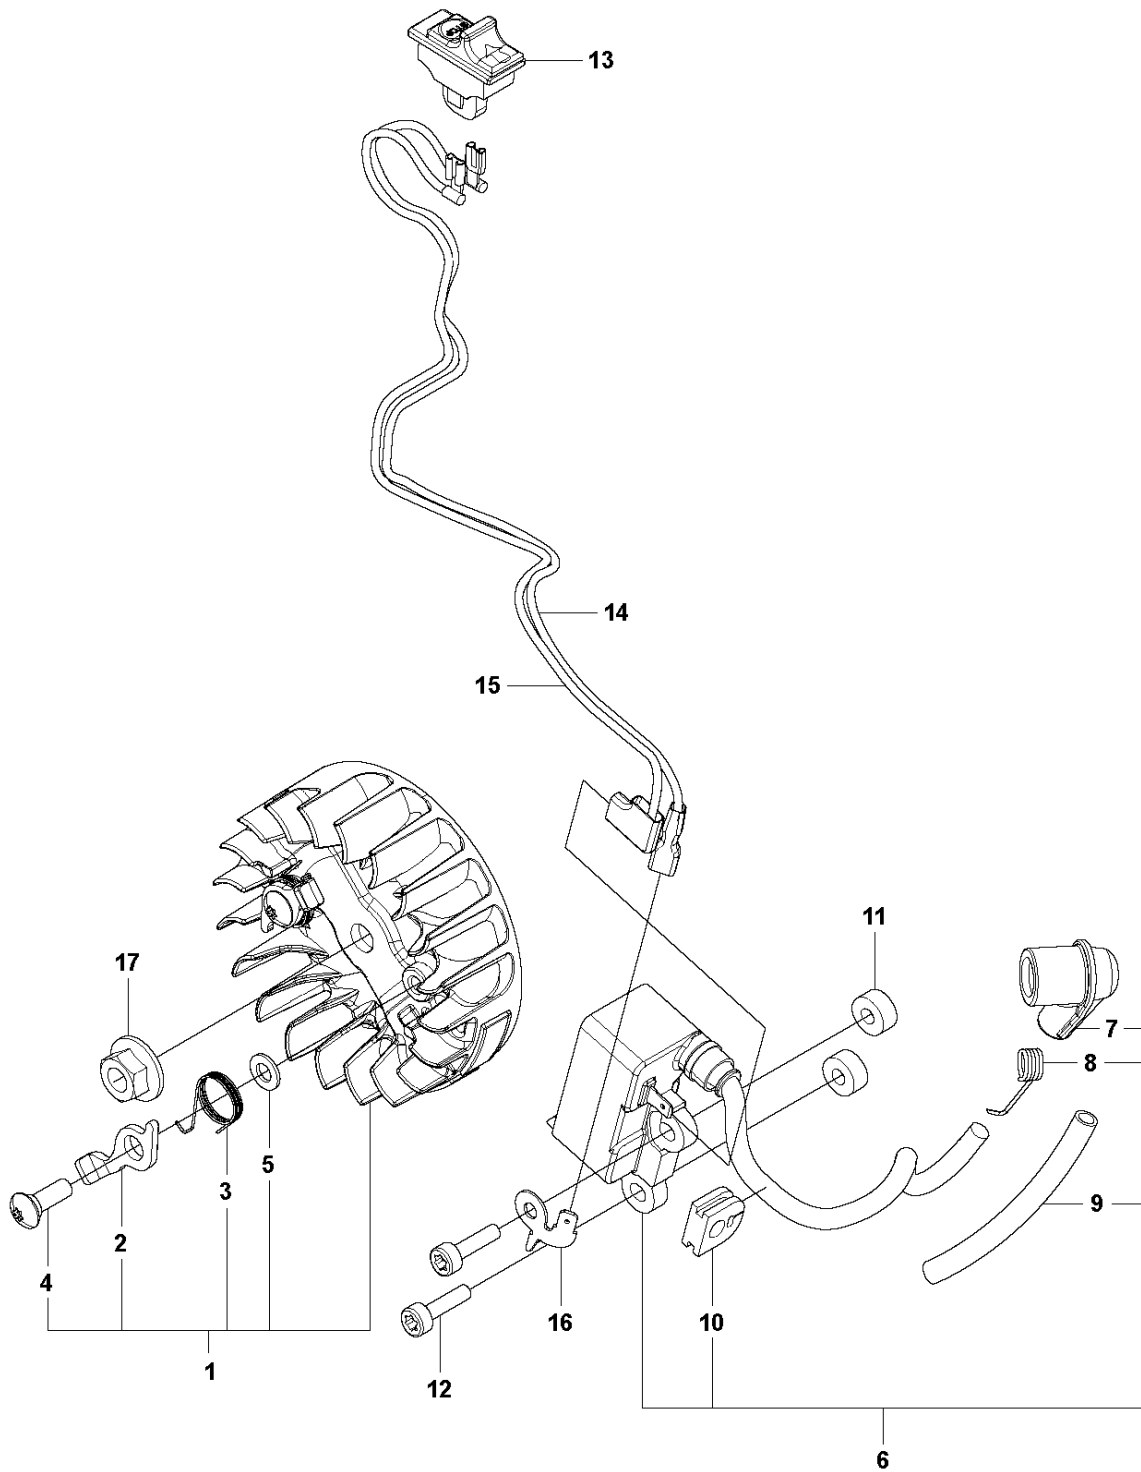

H T525
IGNITION SYSTEM

IGNITION SYSTEM

T525, 967633310, 2017-12

Ref	Part No	Description	Remark	QTY	KIT
1	587 87 47-01	FLYWHEEL ASSY		1	
2	521 55 17-01	PAWL		2	1
3	521 55 18-01	SPRING		2	1
4	521 51 60-01	SCREW		2	1
5	506 61 44-01	WASHER		2	1
6	587 87 49-01	IGNITION MODULE ASSY		1	
7	512 44 40-01	HUB CAP		1	6
8	513 24 33-01	SPRING		1	6
9	590 15 45-01	TUBE		1	6
10	515 41 53-01	GROMMET		1	6
11	505 04 34-01	SPACER		2	
12	506 74 57-01	BOLT		2	
13	522 79 82-01	STOP SWITCH		1	
14	587 87 53-01	SHORT CIRCUIT CABLE		1	
15	587 87 54-01	SHORT CIRCUIT CABLE		1	
16	588 66 27-01	TERMINAL		1	
17	504 11 80-01	NUT		1