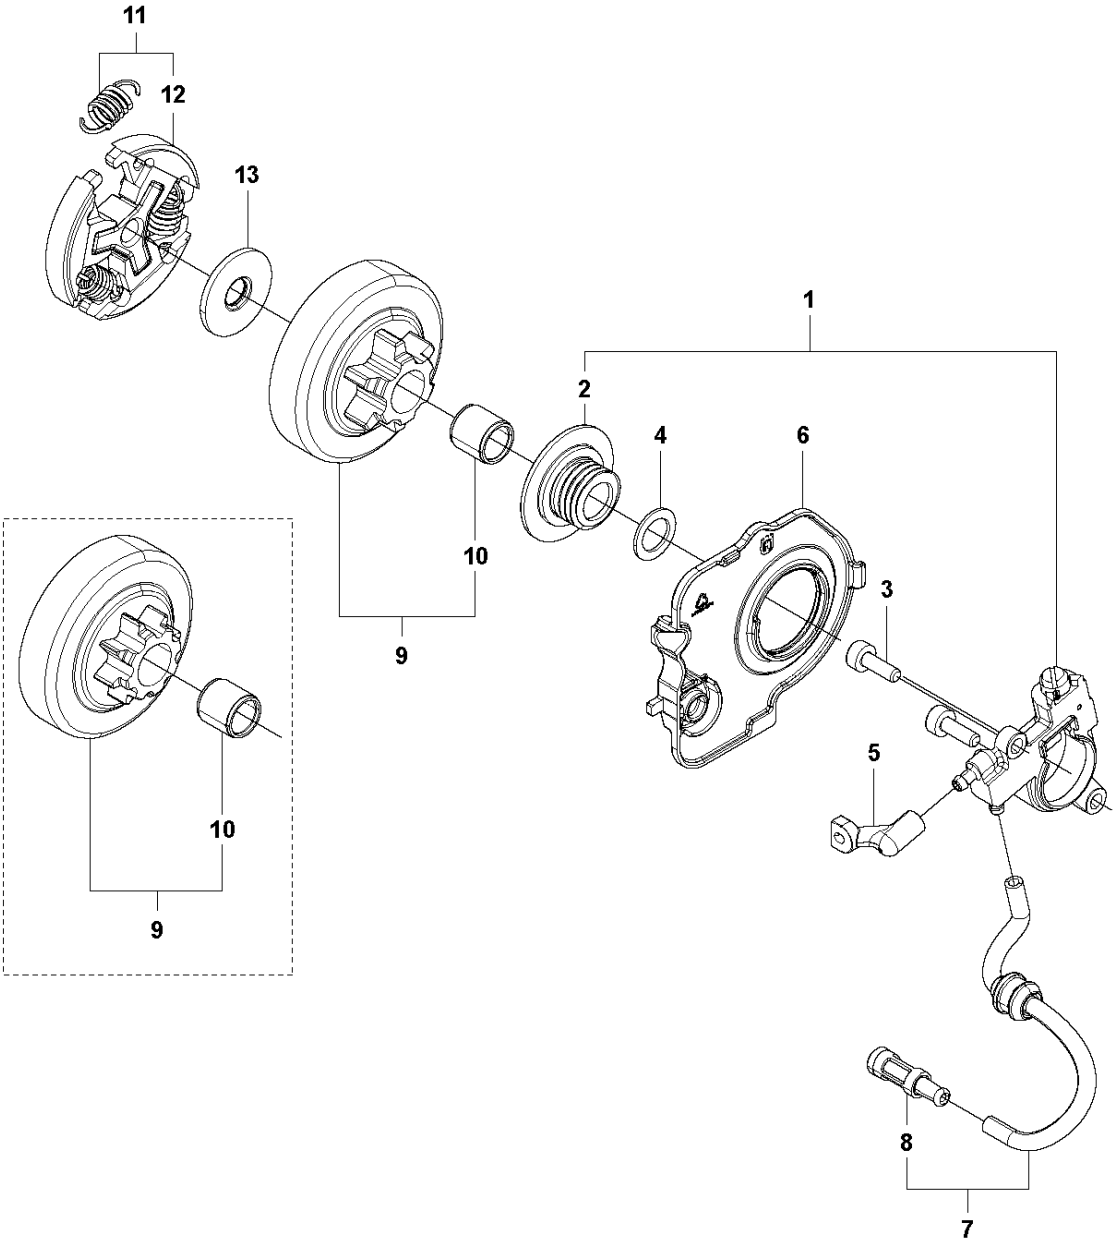

D T525
CARBURETOR & AIR FILTER

CARBURETOR & AIR FILTER

T525, 967633310, 2017-12

Ref	Part No	Description	Remark	QTY	KIT
1	587 87 05-01	CARBURETTOR		1	
2	588 66 25-01	CHOKE LEVER		1	
3	587 87 07-01	AIR FILTER BOTTOM		1	
4	589 20 50-01	PLATE		1	
5	587 87 10-01	AIR FILTER HALF		1	
6	587 87 09-01	BOLT		2	
7	521 62 56-01	GROMMET		1	
8	587 87 14-01	GROMMET		1	
9	587 87 11-01	INLET PIPE		1	
10	521 51 57-01	BOLT		2	
11	587 87 96-01	AIR FILTER COVER		1	
12	585 69 74-02	KNOB		1	11
13	581 79 83-01	FUEL HOSE		2	
14	513 78 93-01	PUMP		1	
15	587 88 01-01	BRACKET		1	
16	587 87 06-01	CHOKE CONTROL		1	
17	587 87 99-01	COVER		1	

G T525
CLUTCH & OIL PUMP

CLUTCH & OIL PUMP

T525, 967633310, 2017-12

Ref	Part No	Description	Remark	QTY	KIT
1	587 87 34-01	OIL PUMP ASSY		1	
2	505 05 31-01	WORM		1	1
3	521 51 57-01	BOLT		2	
4	505 05 33-01	WASHER		1	
5	587 87 38-01	OIL PRESSURE HOSE		1	
6	587 87 39-01	COVER		1	
7	587 87 41-01	OIL HOSE		1	
8	521 54 56-01	FILTER		1	7
9	501 29 05-01	CLUTCH DRUM ASSY	3/8 6 tooth	1	
9	501 29 05-02	CLUTCH DRUM ASSY	1/4 8 tooth	1	
10	514 18 33-01	BEARING		1	9
11	511 04 45-01	CLUTCH		1	11
12	512 42 35-01	SPRING		3	
13	512 42 34-01	PLATE		1	