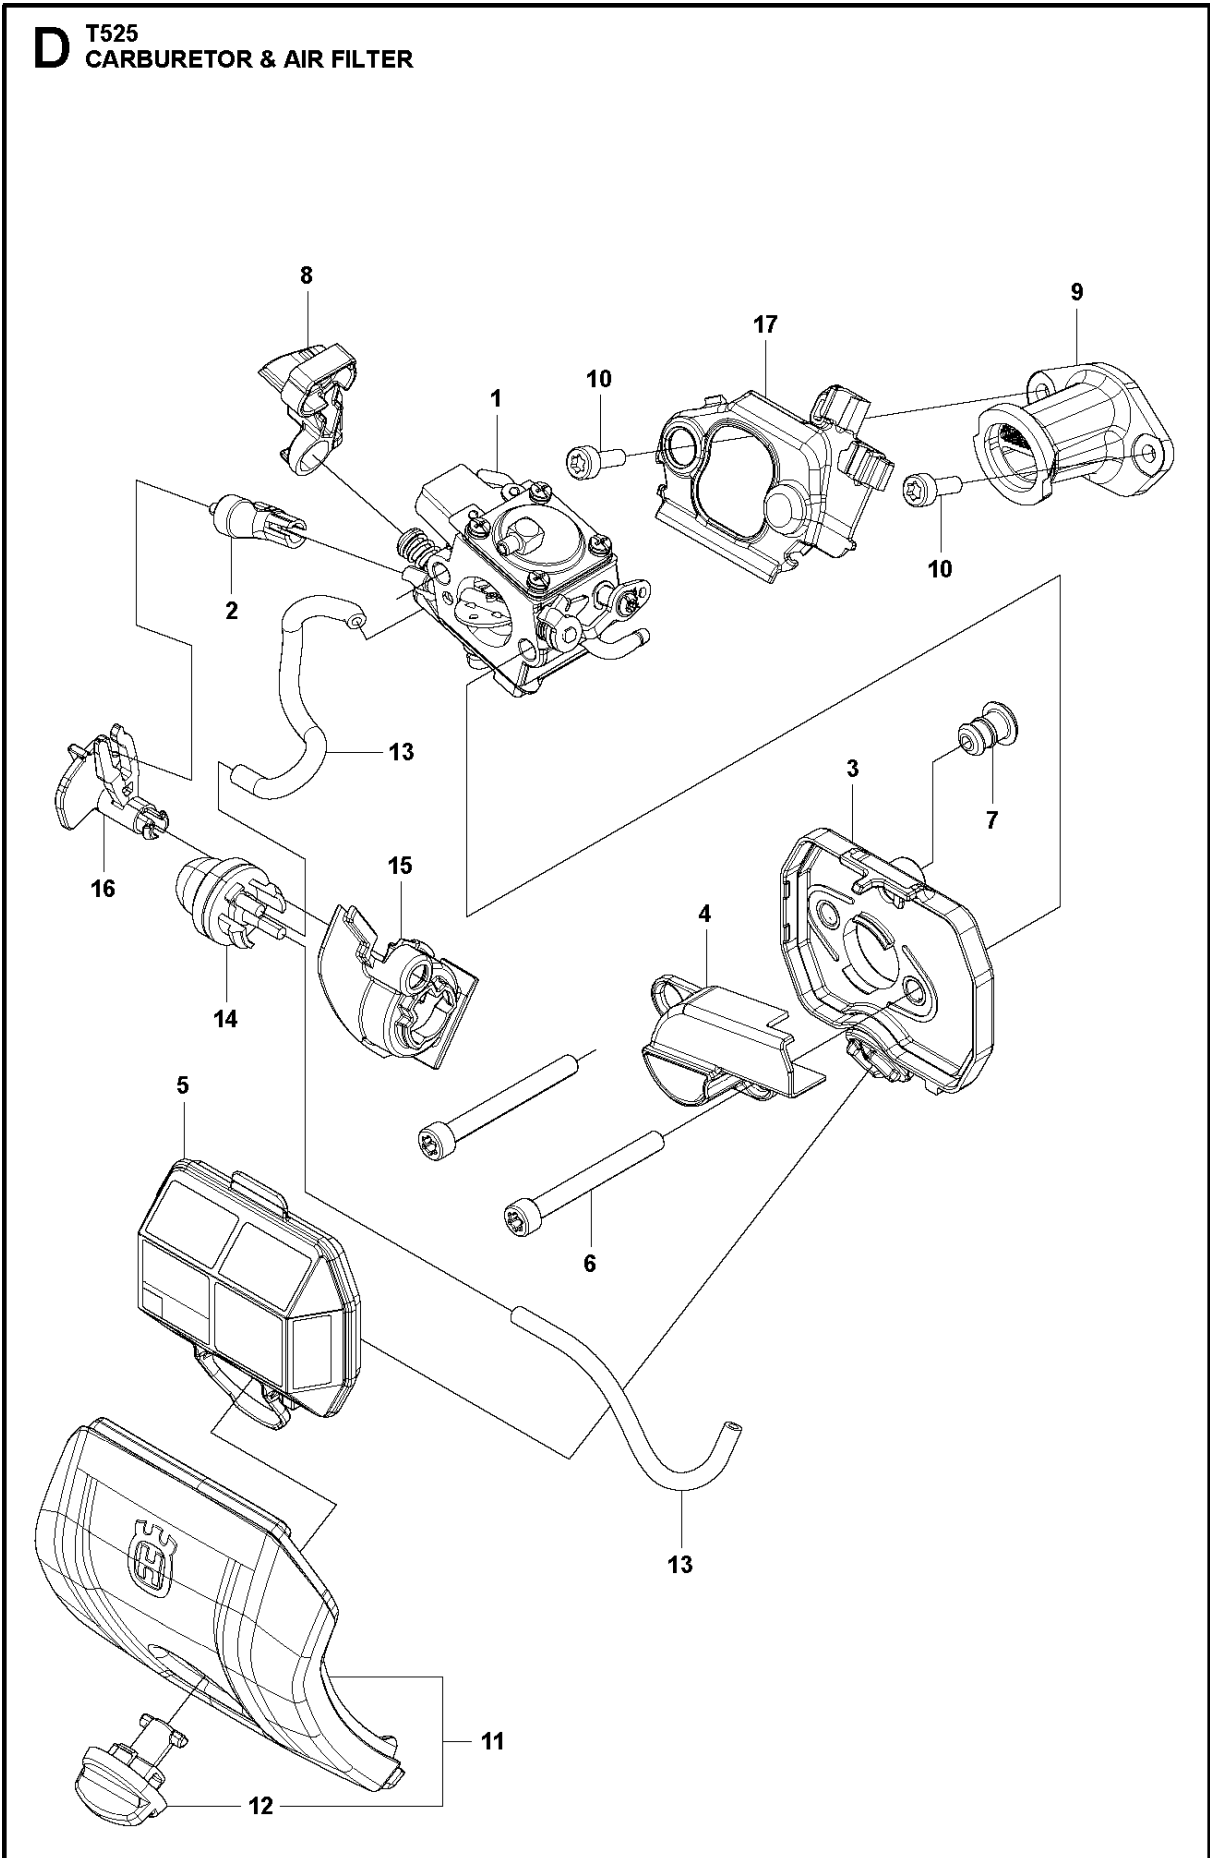

SPARE PARTS LIST

CHAIN SAWS

T525, 967633310, 2017-12

L T525
ACCESSORIES

ACCESSORIES

T525, 967633310, 2017-12

Ref	Part No	Description	Remark	QTY KIT
1	587 24 35-01	WRENCH		1
2	575 88 07-01	WRENCH		1
3	576 38 13-01	LOOP		1
4	522 84 79-01	SCREW ITXSCFM		1
5	590 48 78-01	BUMPER		1

CARBURETOR

T525, 967633310, 2017-12

Ref	Part No	Description	Remark	QTY	KIT
1	587 87 05-01	CARBURETTOR		1	
2	520 95 70-01	SCREEN		1	
3	590 21 91-01	COVER ASSY		1	
4	520 97 63-01	SCREW		1	
5	520 95 48-01	GASKET		1	1, 34
6	502 21 36-01	DIAPHRAGM PUMP		1	1, 34
7	521 08 54-01	VALVE.INLET		1	
8	516 97 21-01	GASKET		1	1, 34
9	505 30 68-01	DIAPHRAGM		1	1, 34
10	522 64 60-01	COVER		1	
11	511 96 76-01	SPRING		1	
12	520 97 73-01	SCREW		1	
13	520 97 74-01	PIN		1	
14	520 97 72-01	LEVER		1	
15	516 34 29-01	PLUG		1	
16	520 75 98-01	SCREW		3	
17	590 21 93-01	VALVE		1	
18	590 21 94-01	SPRING		1	
19	590 21 95-01	SHAFT ASSY		1	
20	590 21 97-01	LEVER		1	
21	513 59 32-01	SPRING		1	
22	577 81 57-01	SCREW		1	
23	505 05 65-01	RING		2	
24	578 91 28-01	SPRING		2	
25	579 19 09-01	NEEDLE HIGH SPEED		2	
26	578 91 30-01	CAP		2	
27	521 79 00-01	VALVE		1	
28	516 52 42-01	WASHER		1	
29	590 21 98-01	SPRING		1	
30	590 21 99-01	SHAFT ASSY		1	
31	521 58 11-01	LEVER		1	
32	520 97 88-01	SCREW ASSY		4	
33	590 23 73-01	RING		1	
34	585 59 74-01	GASKET KIT		1	

D T525
CARBURETOR & AIR FILTER

CARBURETOR & AIR FILTER

T525, 967633310, 2017-12

Ref	Part No	Description	Remark	QTY	KIT
1	587 87 05-01	CARBURETTOR		1	
2	588 66 25-01	CHOKE LEVER		1	
3	587 87 07-01	AIR FILTER BOTTOM		1	
4	589 20 50-01	PLATE		1	
5	587 87 10-01	AIR FILTER HALF		1	
6	587 87 09-01	BOLT		2	
7	521 62 56-01	GROMMET		1	
8	587 87 14-01	GROMMET		1	
9	587 87 11-01	INLET PIPE		1	
10	521 51 57-01	BOLT		2	
11	587 87 96-01	AIR FILTER COVER		1	
12	585 69 74-02	KNOB		1	11
13	581 79 83-01	FUEL HOSE		2	
14	513 78 93-01	PUMP		1	
15	587 88 01-01	BRACKET		1	
16	587 87 06-01	CHOKE CONTROL		1	
17	587 87 99-01	COVER		1	