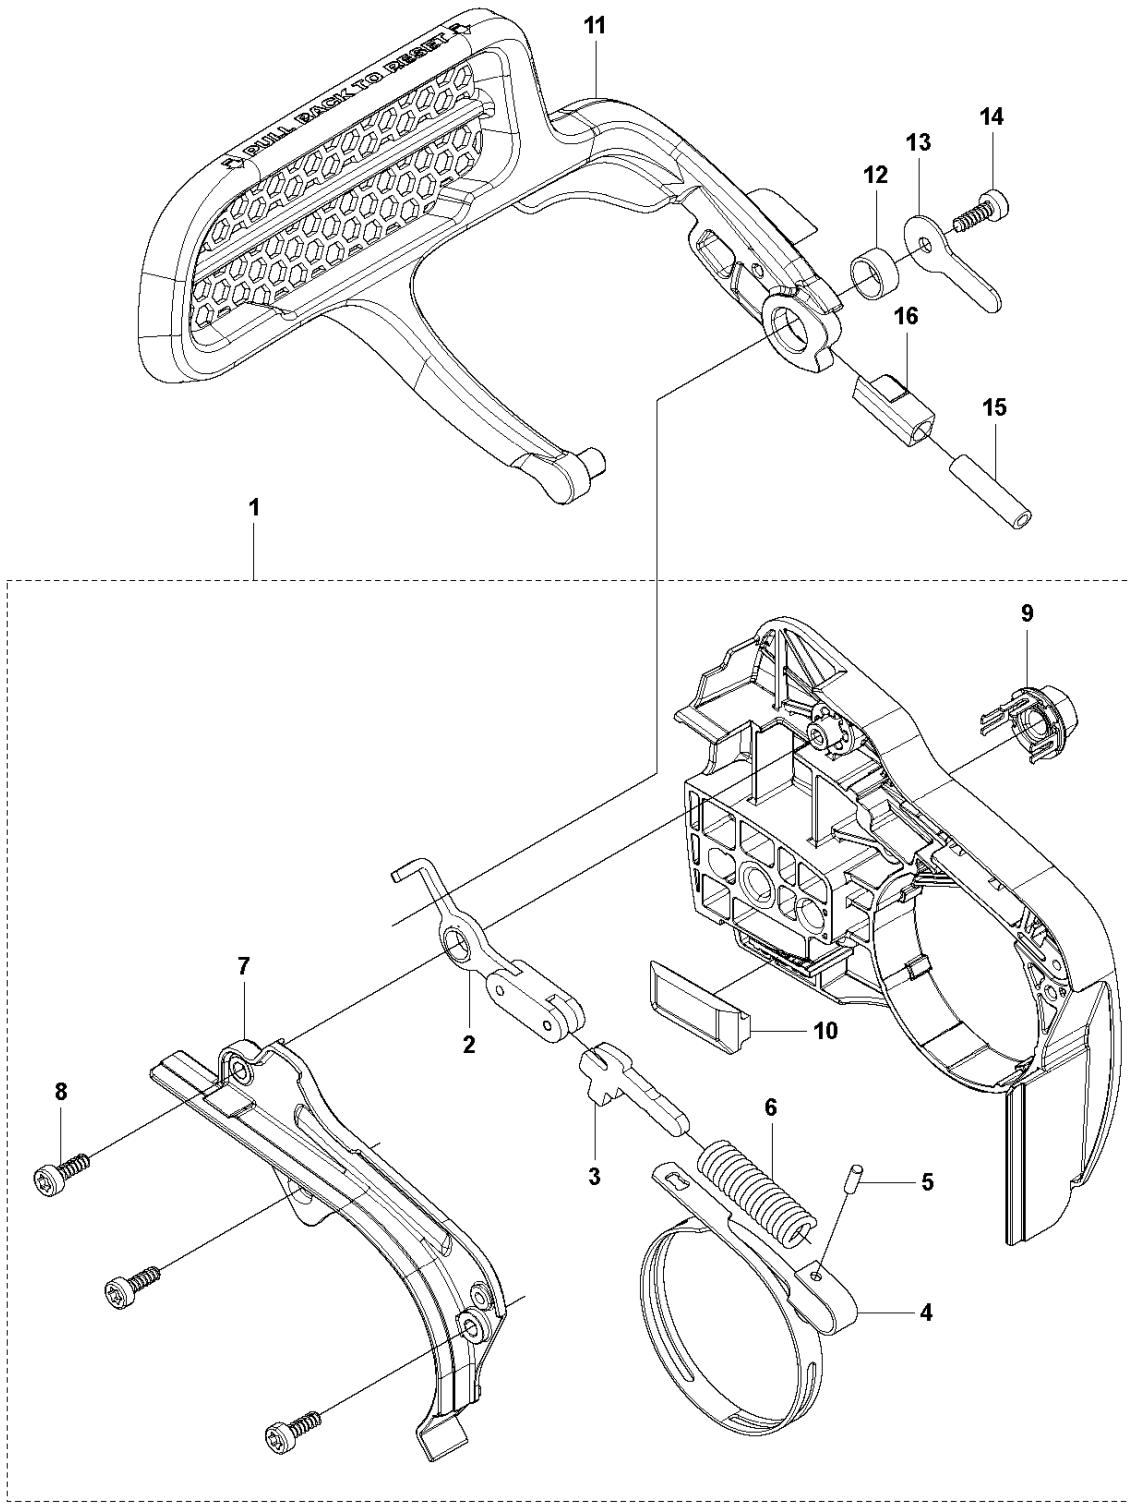

J T525
CHAIN BRAKE & CLUTCH COVER

CHAIN BRAKE & CLUTCH COVER

T525, 967633310, 2017-12

Ref	Part No	Description	Remark	QTY	KIT
1	587 87 66-01	CHAIN BRAKE ASSY		1	
2	587 87 69-01	KNEE JOINT ASSY		1	1
3	516 82 56-01	ARM		1	1
4	587 87 73-01	BRAKE BAND		1	1
5	521 07 54-01	ROLLER		1	1
6	589 56 99-01	BRAKE SPRING		1	1
7	587 87 75-01	COVER LID		1	1
8	576 98 40-01	SCREW		3	1
9	505 19 73-01	NUT		1	1
10	513 61 90-01	GUIDE		1	1
11	587 87 27-01	HAND GUARD		1	
12	587 87 29-01	SPACER		1	
13	587 87 30-01	WASHER		1	
14	576 98 40-01	SCREW		1	
15	576 98 45-01	SPRING		1	
16	576 98 46-01	CATCH		1