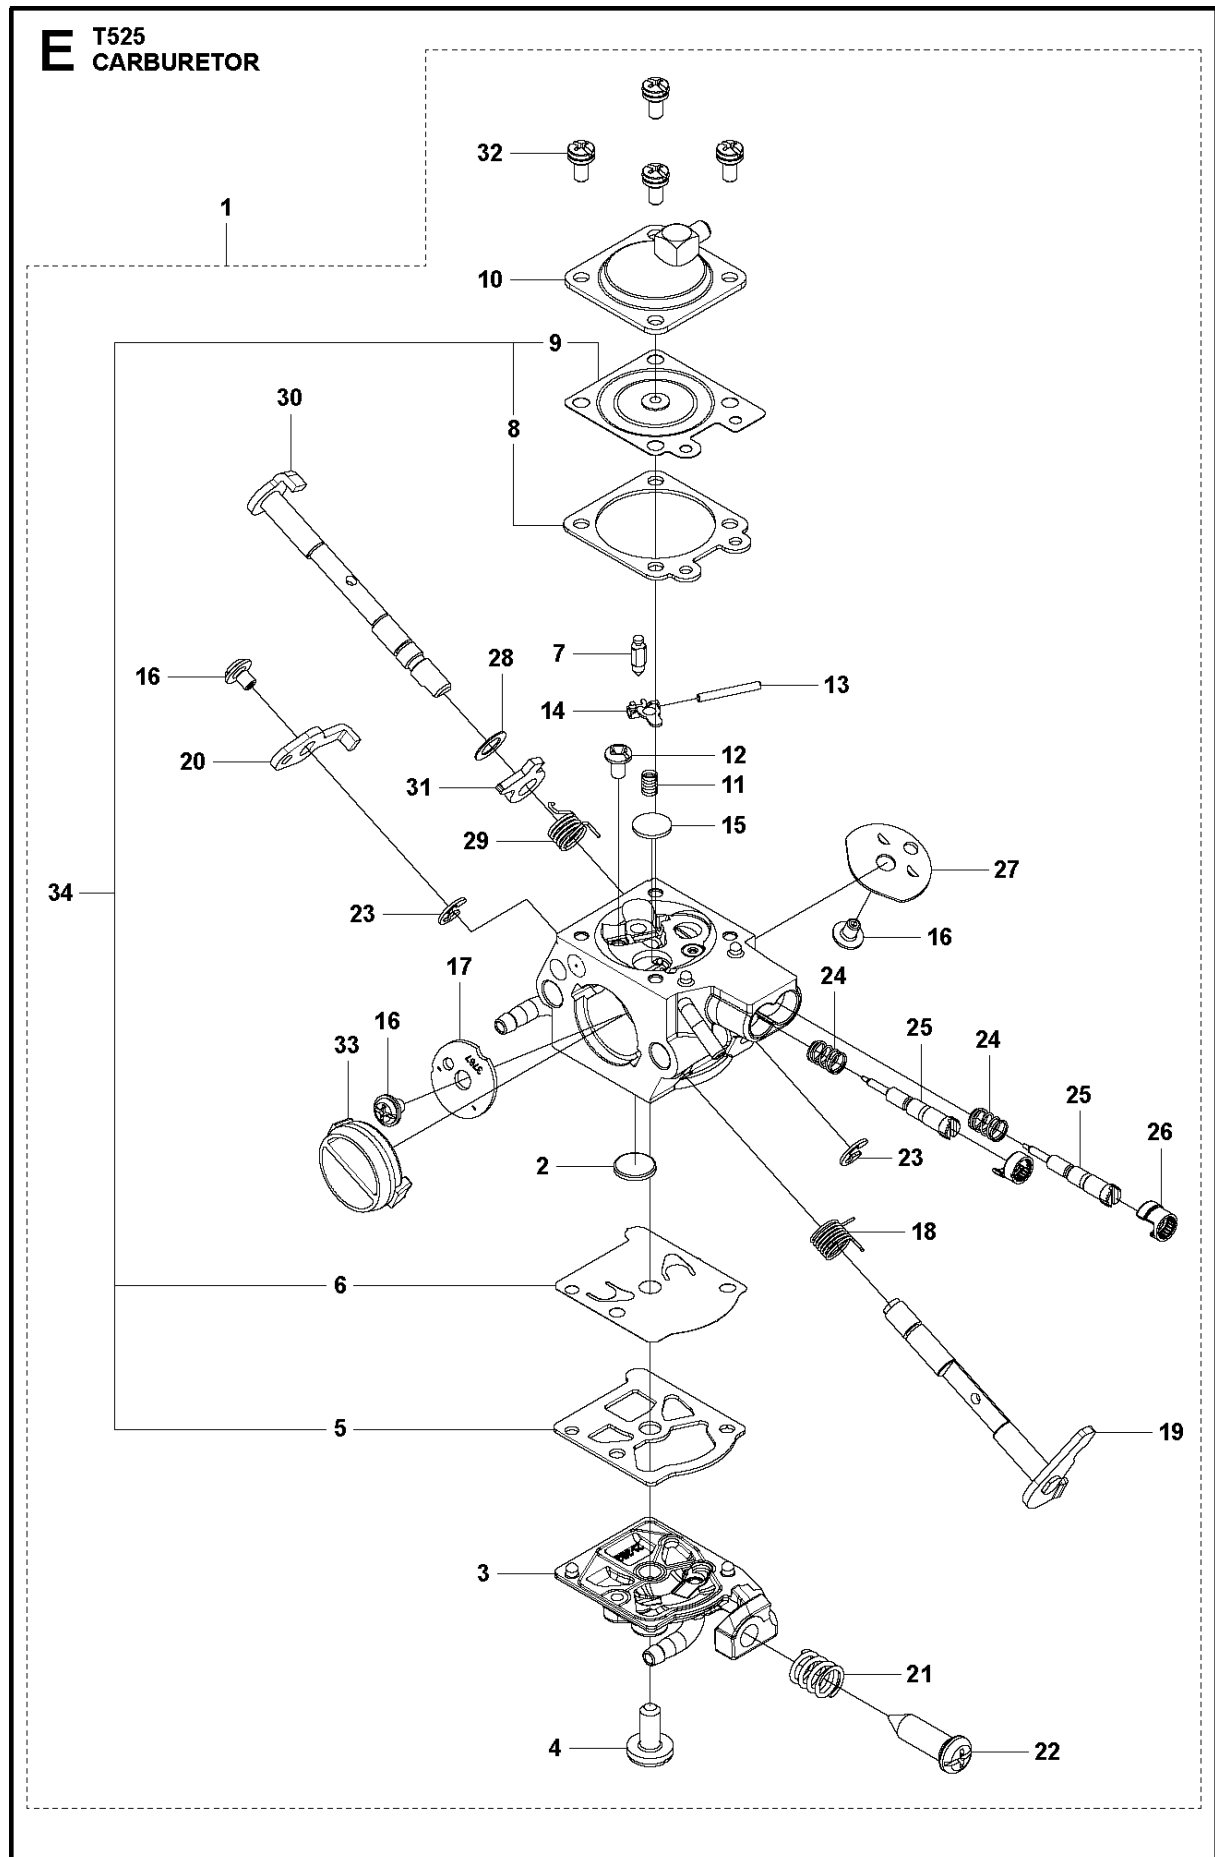

SPARE PARTS LIST

CHAIN SAWS

T525, 967633310, 2017-12

L T525
ACCESSORIES

ACCESSORIES

T525, 967633310, 2017-12

Ref	Part No	Description	Remark	QTY KIT
1	587 24 35-01	WRENCH		1
2	575 88 07-01	WRENCH		1
3	576 38 13-01	LOOP		1
4	522 84 79-01	SCREW ITXSCFM		1
5	590 48 78-01	BUMPER		1

CARBURETOR

T525, 967633310, 2017-12

Ref	Part No	Description	Remark	QTY	KIT
1	587 87 05-01	CARBURETTOR		1	
2	520 95 70-01	SCREEN		1	
3	590 21 91-01	COVER ASSY		1	
4	520 97 63-01	SCREW		1	
5	520 95 48-01	GASKET		1	1, 34
6	502 21 36-01	DIAPHRAGM PUMP		1	1, 34
7	521 08 54-01	VALVE.INLET		1	
8	516 97 21-01	GASKET		1	1, 34
9	505 30 68-01	DIAPHRAGM		1	1, 34
10	522 64 60-01	COVER		1	
11	511 96 76-01	SPRING		1	
12	520 97 73-01	SCREW		1	
13	520 97 74-01	PIN		1	
14	520 97 72-01	LEVER		1	
15	516 34 29-01	PLUG		1	
16	520 75 98-01	SCREW		3	
17	590 21 93-01	VALVE		1	
18	590 21 94-01	SPRING		1	
19	590 21 95-01	SHAFT ASSY		1	
20	590 21 97-01	LEVER		1	
21	513 59 32-01	SPRING		1	
22	577 81 57-01	SCREW		1	
23	505 05 65-01	RING		2	
24	578 91 28-01	SPRING		2	
25	579 19 09-01	NEEDLE HIGH SPEED		2	
26	578 91 30-01	CAP		2	
27	521 79 00-01	VALVE		1	
28	516 52 42-01	WASHER		1	
29	590 21 98-01	SPRING		1	
30	590 21 99-01	SHAFT ASSY		1	
31	521 58 11-01	LEVER		1	
32	520 97 88-01	SCREW ASSY		4	
33	590 23 73-01	RING		1	
34	585 59 74-01	GASKET KIT		1	

D T525
CARBURETOR & AIR FILTER

CARBURETOR & AIR FILTER

T525, 967633310, 2017-12

Ref	Part No	Description	Remark	QTY	KIT
1	587 87 05-01	CARBURETTOR		1	
2	588 66 25-01	CHOKE LEVER		1	
3	587 87 07-01	AIR FILTER BOTTOM		1	
4	589 20 50-01	PLATE		1	
5	587 87 10-01	AIR FILTER HALF		1	
6	587 87 09-01	BOLT		2	
7	521 62 56-01	GROMMET		1	
8	587 87 14-01	GROMMET		1	
9	587 87 11-01	INLET PIPE		1	
10	521 51 57-01	BOLT		2	
11	587 87 96-01	AIR FILTER COVER		1	
12	585 69 74-02	KNOB		1	11
13	581 79 83-01	FUEL HOSE		2	
14	513 78 93-01	PUMP		1	
15	587 88 01-01	BRACKET		1	
16	587 87 06-01	CHOKE CONTROL		1	
17	587 87 99-01	COVER		1	