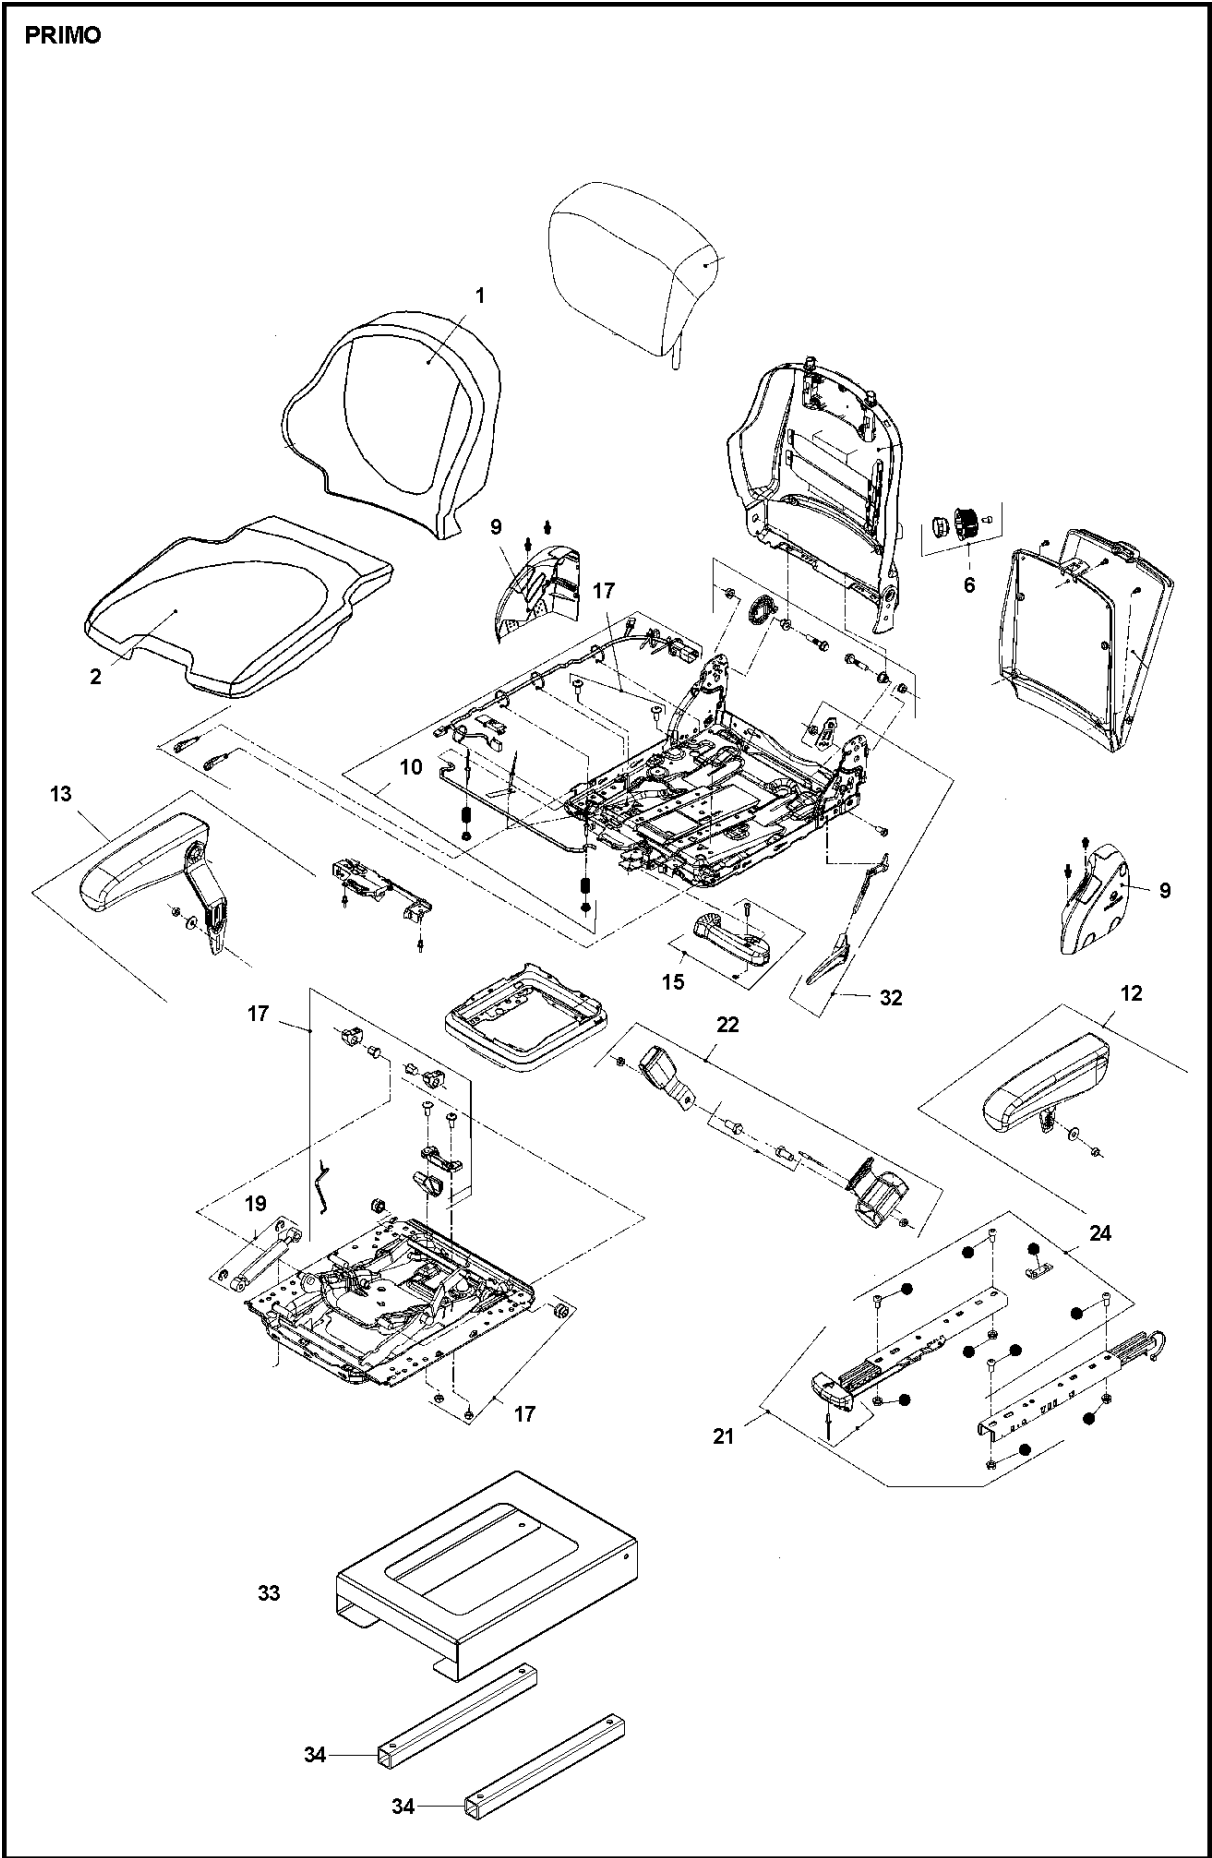

# SPARE PARTS LIST

ACCESSORIES AND TOOLS

PRIMO, 966954201, -02, 967008401, -02

## PRODUCT COMPLETE

PRIMO, 966954201, -02, 967008401, -02

Ref	Part No	Description	Remark	QTY KIT
1	591 05 28-01	SEAT		1
2	591 05 29-01	SEAT		1
6	591 05 30-01	HANDLE GRIP		1
9	591 05 34-01	COVER ASSY		2
10	591 05 36-01	SWITCH		1
12	965 89 70-01	ARM REST KIT		1
13	965 89 68-01	ARM REST KIT		1
15	591 05 37-01	HANDLE KIT		1
17	591 05 38-01	SCREW KIT		1
19	591 05 39-01	ABSORBER		1
21	591 05 41-01	RAIL		1
22	591 05 42-01	BELT		1
24	591 05 43-01	MOUNT		1
32	591 05 52-01	ADJUSTMENT LEVER		1
33	535 43 52-01	CONSOLE		1
34	578 91 38-01	FRAME		2