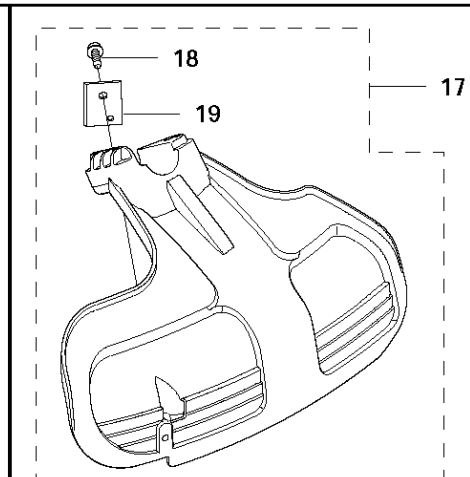

R1 135 R, 336 FR
ACCESSORIES

ACCESSORIES

135 R

Ref	Part No	Description	Remark	QTY KIT	
1	501 32 04-02	SAW BLADE GUARD		1	
2	574 53 06-01	CLAMP	Spare part with Captive Screw	1	1
3	573 99 43-04	SCREW IHSCFMO	Captive Screw	2	1,2
4	501 32 08-01	ADAPTER		1	1
5	574 53 26-01	BLADE GUARD		1	1
6	503 20 02-16	SCREW IHSCFM		4	1,5
7	574 03 95-01	LOCKING NUT		4	1,5
8	537 33 16-03	SPLASH GUARD		1	
9	537 39 63-03	SPLASH GUARD		1	8
10	503 79 88-01	BLADE		1	8,9
11	503 21 07-16	SCREW IHSC T		1	8,9
12	537 38 72-01	SNAP LOCKING		4	8,9
13	537 34 94-03	TRIMMER GUARD		1	
14	503 21 68-25	SCREW IHSCFT		1	13
15	503 79 88-01	BLADE		1	13
16	544 12 45-01	RETAINER		1	13
17	502 44 81-01	TRIMMER GUARD ASSY		1	
18	503 21 68-25	SCREW IHSCFT		1	17
19	503 79 88-01	BLADE		1	17