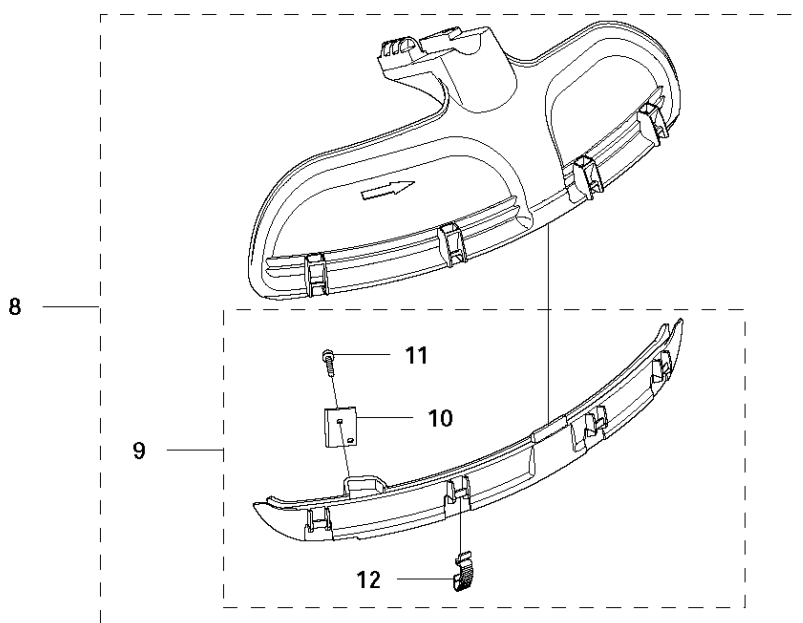

R1 135 R, 336 FR
ACCESSORIES

ACCESSORIES

135 R

Ref	Part No	Description	Remark	QTY KIT	
1	501 32 04-02	SAW BLADE GUARD		1	
2	574 53 06-01	CLAMP	Spare part with Captive Screw	1	1
3	573 99 43-04	SCREW IHSCFMO	Captive Screw	2	1,2
4	501 32 08-01	ADAPTER		1	1
5	574 53 26-01	BLADE GUARD		1	1
6	503 20 02-16	SCREW IHSCFM		4	1,5
7	574 03 95-01	LOCKING NUT		4	1,5
8	537 33 16-03	SPLASH GUARD		1	
9	537 39 63-03	SPLASH GUARD		1	8
10	503 79 88-01	BLADE		1	8,9
11	503 21 07-16	SCREW IHSC T		1	8,9
12	537 38 72-01	SNAP LOCKING		4	8,9
13	537 34 94-03	TRIMMER GUARD		1	
14	503 21 68-25	SCREW IHSCFT		1	13
15	503 79 88-01	BLADE		1	13
16	544 12 45-01	RETAINER		1	13
17	502 44 81-01	TRIMMER GUARD ASSY		1	
18	503 21 68-25	SCREW IHSCFT		1	17
19	503 79 88-01	BLADE		1	17