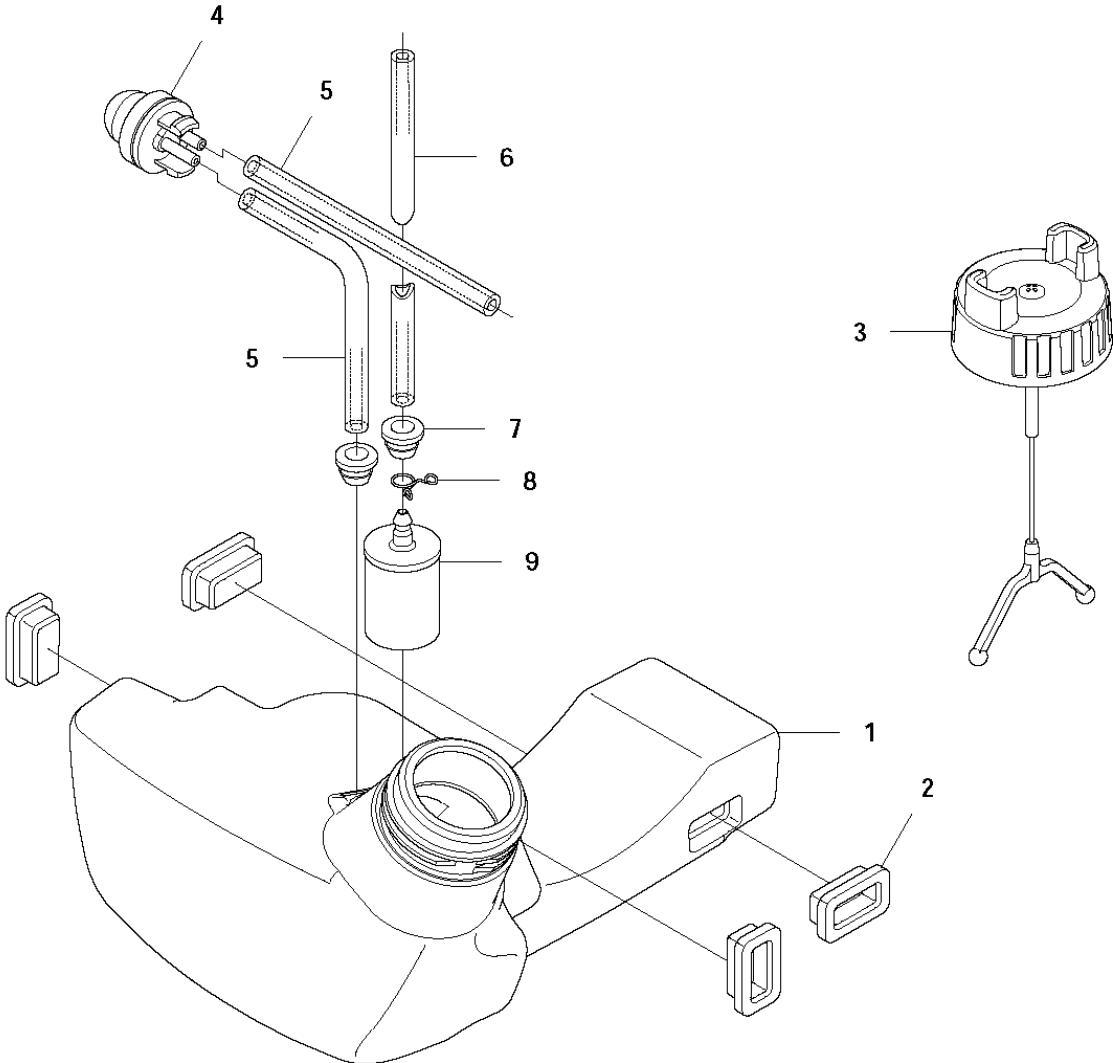

E 135 R, 336 FR
FUEL TANK

FUEL TANK

135 R

Ref	Part No	Description	Remark	QTY KIT
1	544 32 88-01	TANK ASSY		1
2	503 91 10-01	SUSPENSION		4
3	544 88 97-01	TANK CAP		1
3	544 88 97-03	TANK CAP		1
4	503 93 66-01	PURGE		1
5	537 04 24-12	FUEL HOSE		2
6	537 05 23-01	FUEL HOSE		1
7	503 73 58-01	BUSHING		2
8	537 18 49-01	O-RING		1
9	503 44 32-01	FUEL FILTER		1