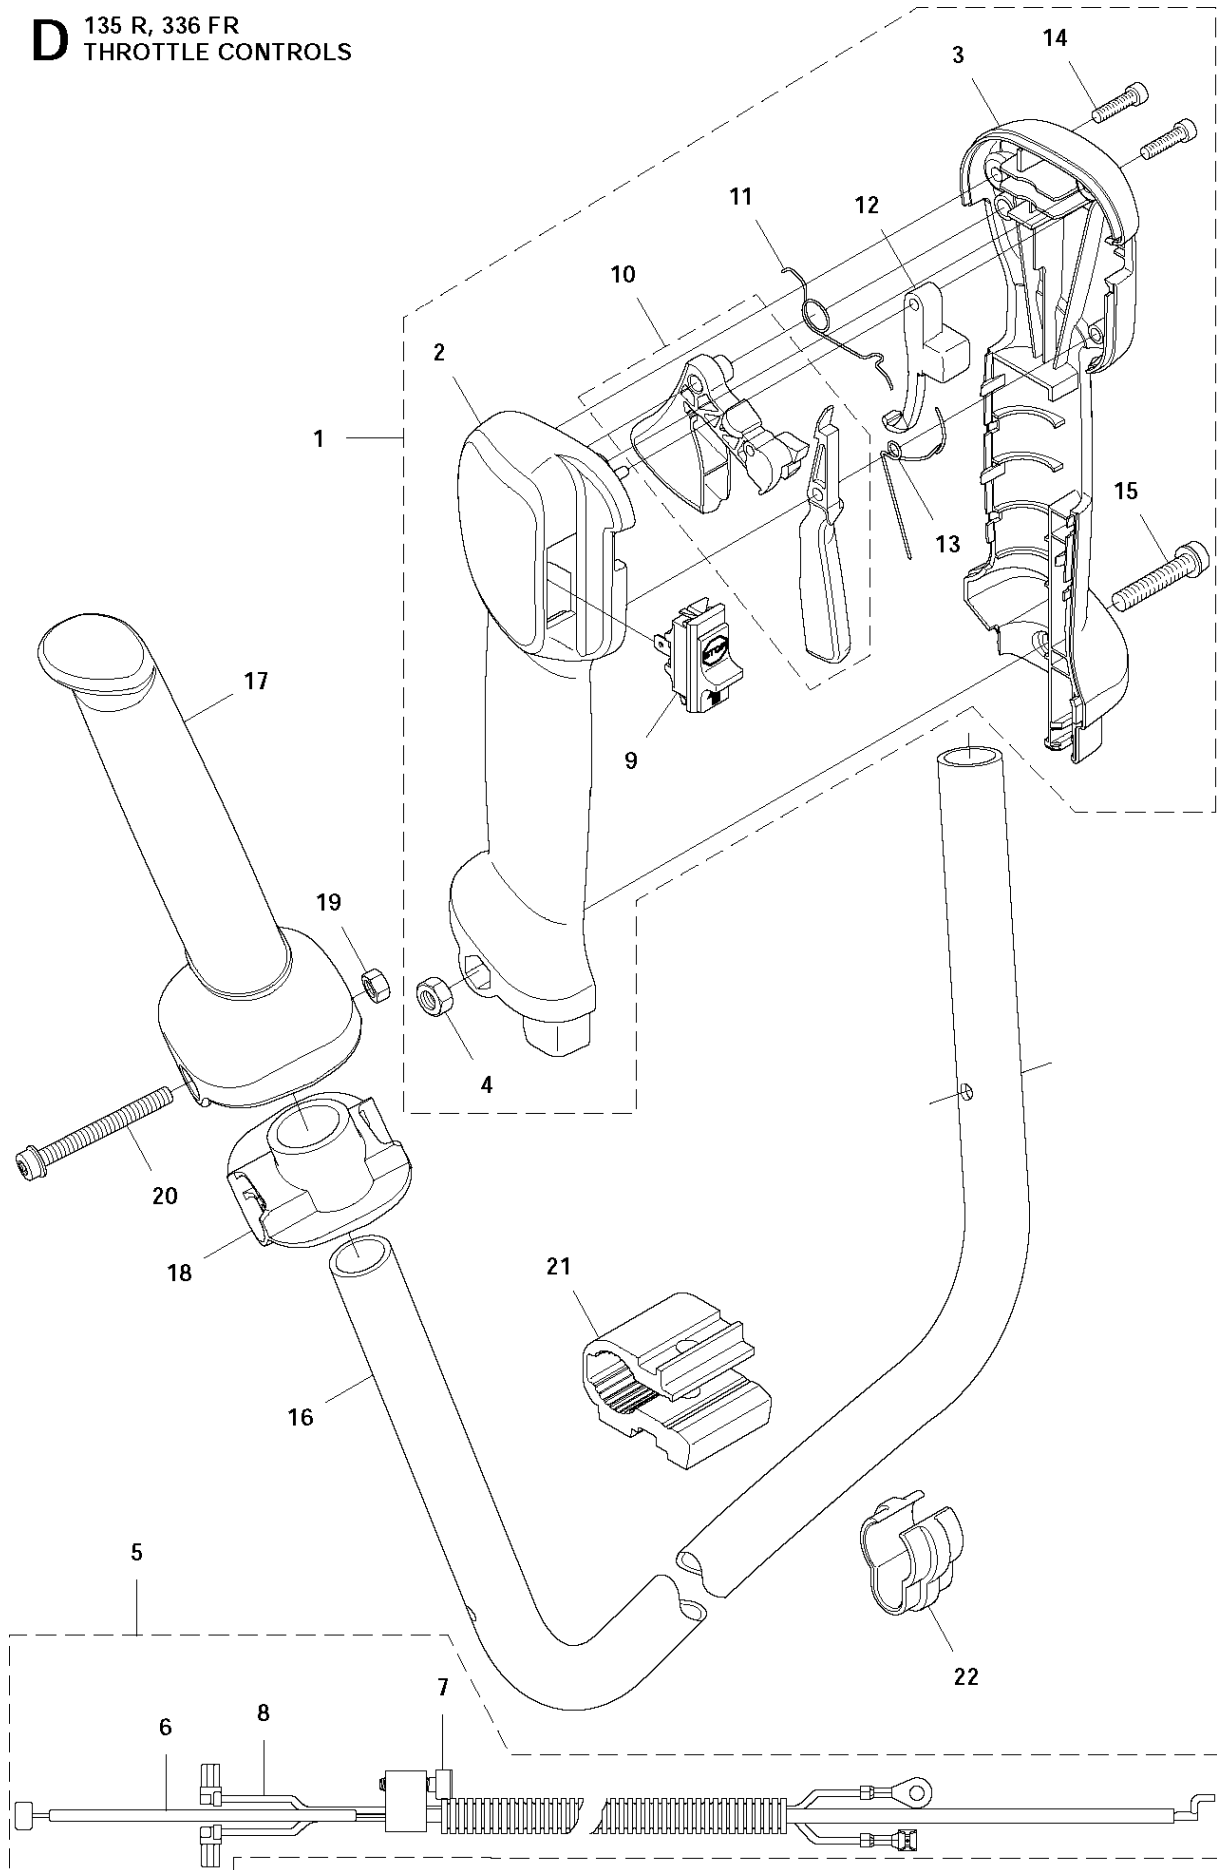

D 135 R, 336 FR
THROTTLE CONTROLS

THROTTLE CONTROLS

135 R

Ref	Part No	Description	Remark	QTY KIT	
1	537 42 45-07	HANDLE SYSTEM		1	
2	537 16 02-03	HANDLE HALF	HARD GRIP, GREY	1	1
2	537 16 02-09	HANDLE HALF	SOFT GRIP, GREY + BLACK TPE	1	1
3	537 16 03-01	HANDLE HALF	HARD GRIP, GREY	1	1
3	537 16 03-02	HANDLE HALF	SOFT GRIP, GREY + BLACK TPE	1	1
4	503 22 10-13	HEXAGON NUT		1	1
5	537 35 96-02	WIRING ASSY		1	
6	537 37 78-01	THROTTLE WIRE ASSY		1	5
7	503 21 66-18	SCREW IHSC		1	5
8	503 87 85-07	SHORT CIRCUIT CABLE		1	5
9	537 41 90-01	SWITCH		1	1
10	506 49 77-01	THROTTLE CONTROL		1	1
11	537 17 42-01	SPRING THROTTLE TRIG		1	1
12	537 16 07-01	STARTER THROTTLE LOC		1	1
13	537 17 43-01	SPRING		1	1
14	503 21 66-18	SCREW IHSC		2	1
15	503 20 07-35	SCREW IHSCFM		1	1
16	502 19 95-03	HANDLEBAR		1	
17	537 17 28-01	HANDLE		1	
18	537 17 29-01	COVER		1	
19	731 23 14-01	HEXAGON NUT		1	
20	503 20 02-45	SCREW IHSCFM		1	
21	503 75 00-02	HANDLEBAR BRACKET		1	
22	502 21 12-01	STAPLE		1