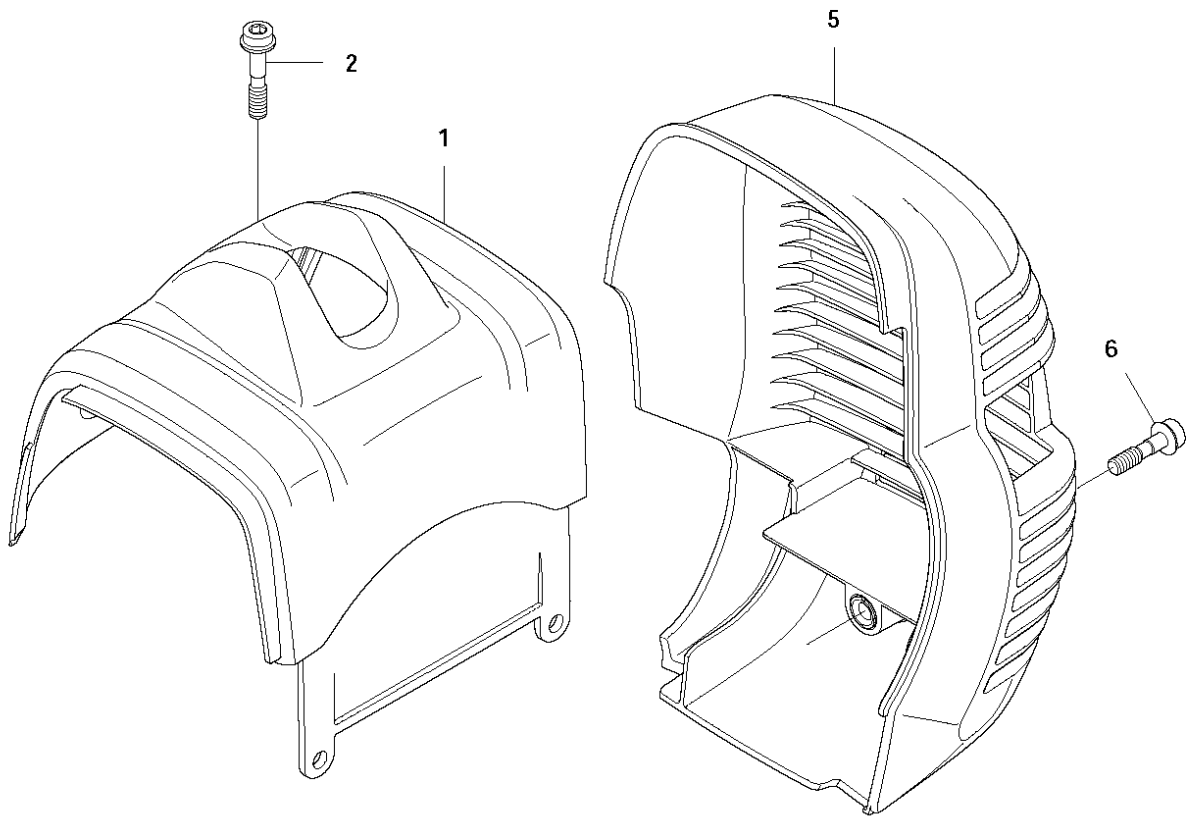

G 135 R, 336 FR
CYLINDER COVER

CYLINDER COVER

135 R

Ref	Part No	Description	Remark	QTY KIT
1	575 86 50-02	CYLINDER COVER ASSY	Spare part with Captive Screw	1
2	573 99 43-05	SCREW IHSCFMO	Captiv Screw	1
3	575 86 57-01	PROTECTIVE PLATE	336 FR	1
4	503 20 03-02	SCREW IHSCFM		1
5	575 86 48-01	MUFFLER GUARD	Spare part with Captive Screw	1
6	574 47 70-03	SCREW IHSCFMO	Captiv Screw	2
7	576 99 86-14	LABEL	336 FR	1
8	576 99 86-15	LABEL	135 R	1
9	577 23 11-01	DAMPER	135 R	1