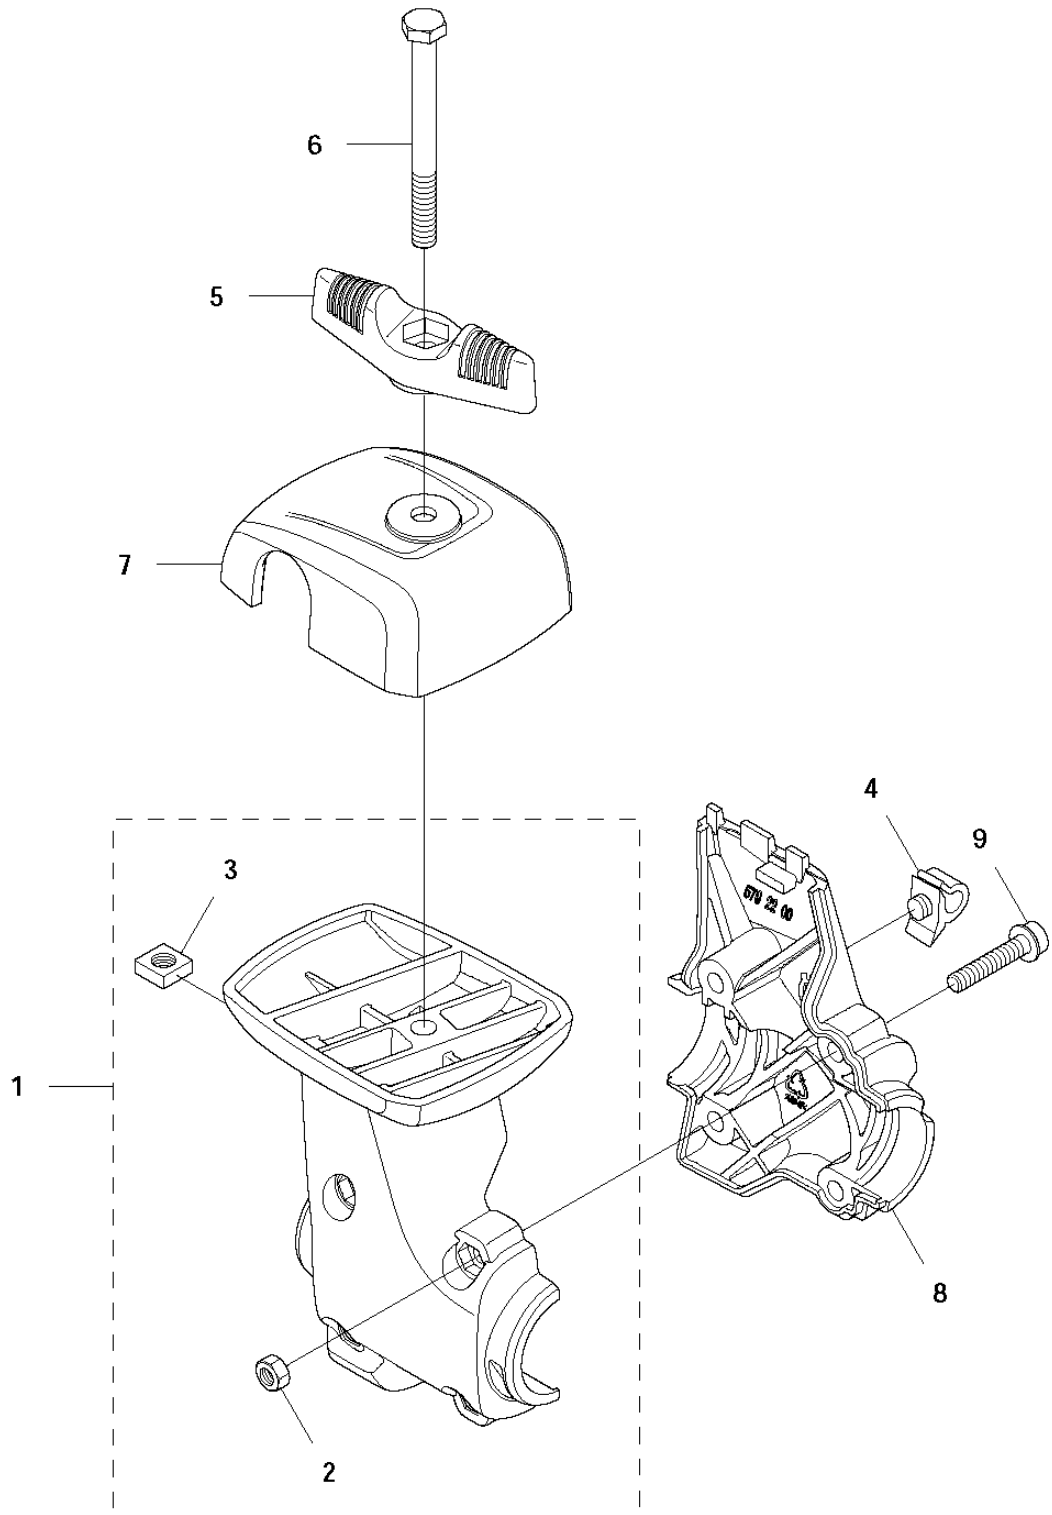

B2 135 R
SHAFT

SHAFT

135 R

Ref	Part No	Description	Remark	QTY	KIT
1	501 91 97-01	TUBE ASSY		1	
2	537 21 41-01	TUBE		1	1
3	537 31 39-01	GUIDE		1	1
4	537 36 02-01	SPACER		1	1
5	537 36 02-02	SPACER		1	1
6	537 35 52-01	DRIVE SHAFT		1	
7	537 13 04-03	KNOB		1	
8	725 23 31-51	SCREW		1	
9	505 16 10-01	LOOP		1	9
10	537 35 01-01	LOOP		1	
11	503 21 75-16	SCREW IHSCFT		1	
12	537 37 61-01	WIRING		1	
13	589 29 51-01	LABEL		1	

C 135 R, 336 FR
TOWER

Ref	Part No	Description	Remark	QTY	KIT
1	576 27 74-01	HANDLEBAR BRACKET		1	
2	731 23 14-01	HEXAGON NUT		4	1
3	502 19 71-01	SQUARE NUT		1	1
4	502 28 61-01	CLIP		1	
5	502 20 38-01	KNOB		1	
6	725 23 83-51	SCREW EHHM		1	
7	576 22 01-01	COVER		1	
8	576 22 00-01	LID		1	
9	503 20 07-78	SCREW IHSCFM		4	

D 135 R, 336 FR
THROTTLE CONTROLS

THROTTLE CONTROLS

135 R

Ref	Part No	Description	Remark	QTY KIT	
1	537 42 45-07	HANDLE SYSTEM		1	
2	537 16 02-03	HANDLE HALF	HARD GRIP, GREY	1	1
2	537 16 02-09	HANDLE HALF	SOFT GRIP, GREY + BLACK TPE	1	1
3	537 16 03-01	HANDLE HALF	HARD GRIP, GREY	1	1
3	537 16 03-02	HANDLE HALF	SOFT GRIP, GREY + BLACK TPE	1	1
4	503 22 10-13	HEXAGON NUT		1	1
5	537 35 96-02	WIRING ASSY		1	
6	537 37 78-01	THROTTLE WIRE ASSY		1	5
7	503 21 66-18	SCREW IHSC		1	5
8	503 87 85-07	SHORT CIRCUIT CABLE		1	5
9	537 41 90-01	SWITCH		1	1
10	506 49 77-01	THROTTLE CONTROL		1	1
11	537 17 42-01	SPRING THROTTLE TRIG		1	1
12	537 16 07-01	STARTER THROTTLE LOC		1	1
13	537 17 43-01	SPRING		1	1
14	503 21 66-18	SCREW IHSC		2	1
15	503 20 07-35	SCREW IHSCFM		1	1
16	502 19 95-03	HANDLEBAR		1	
17	537 17 28-01	HANDLE		1	
18	537 17 29-01	COVER		1	
19	731 23 14-01	HEXAGON NUT		1	
20	503 20 02-45	SCREW IHSCFM		1	
21	503 75 00-02	HANDLEBAR BRACKET		1	
22	502 21 12-01	STAPLE		1	