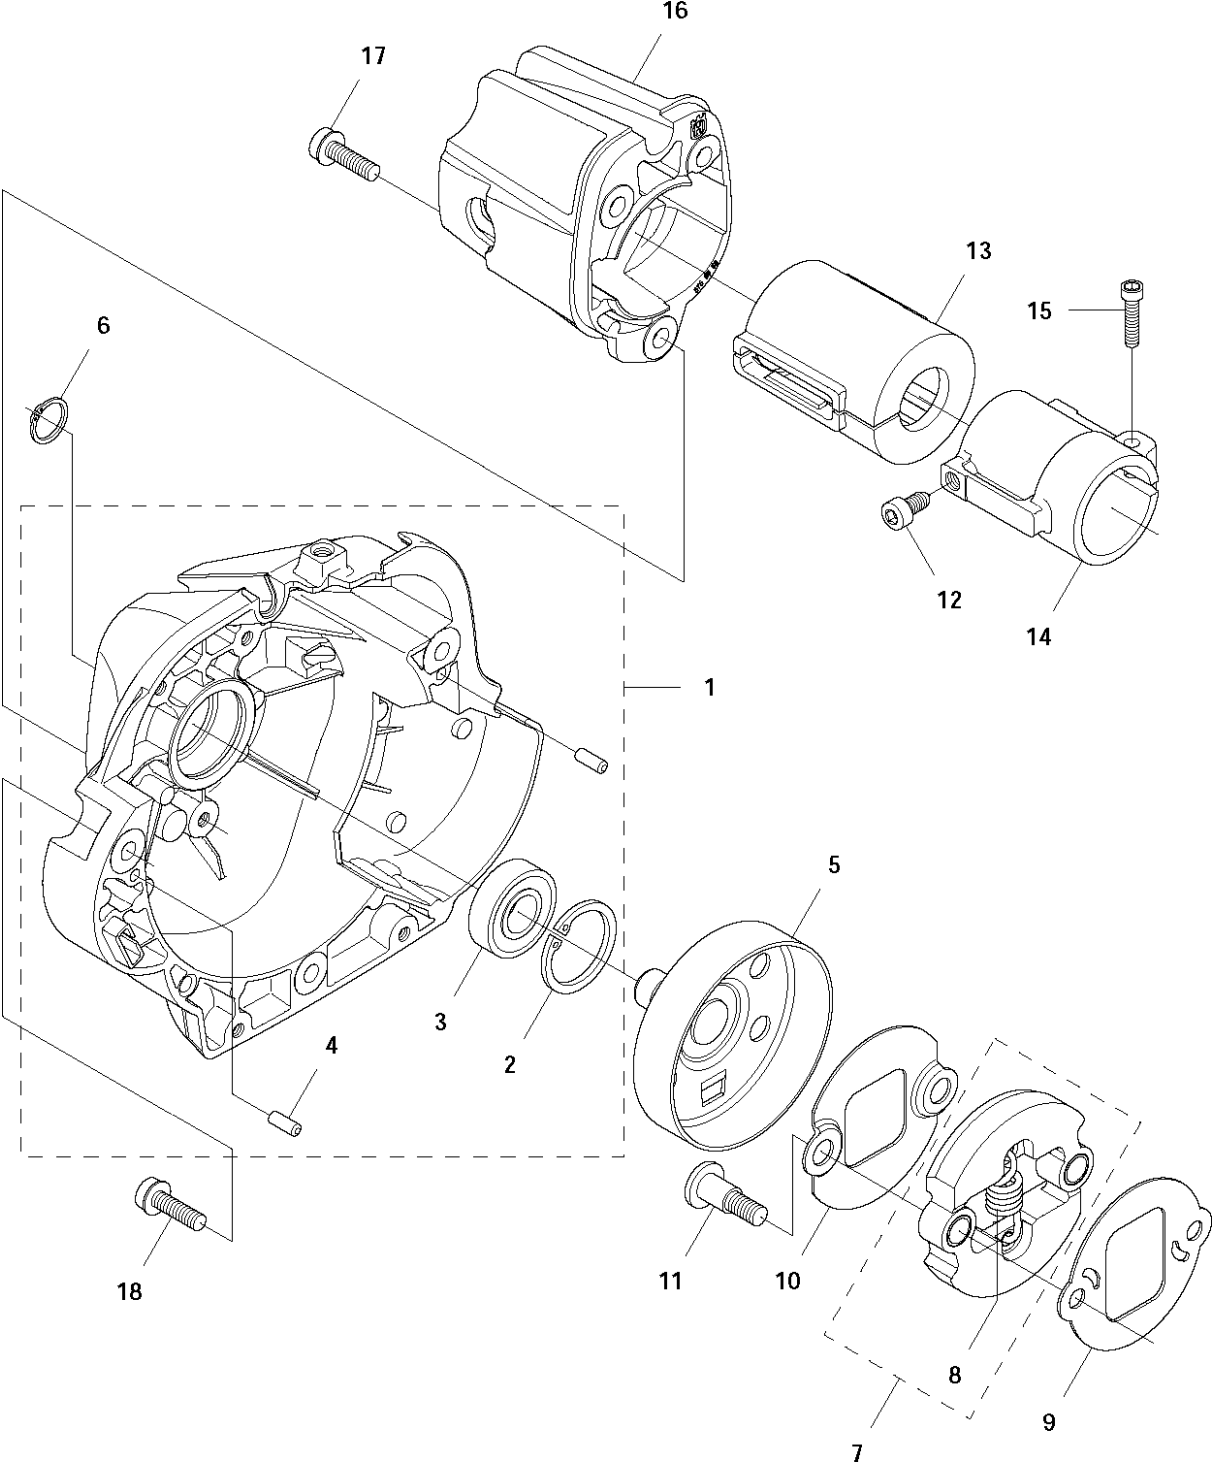

D 135 R, 336 FR
THROTTLE CONTROLS

THROTTLE CONTROLS

135 R

Ref	Part No	Description	Remark	QTY KIT	
1	537 42 45-07	HANDLE SYSTEM		1	
2	537 16 02-03	HANDLE HALF	HARD GRIP, GREY	1	1
2	537 16 02-09	HANDLE HALF	SOFT GRIP, GREY + BLACK TPE	1	1
3	537 16 03-01	HANDLE HALF	HARD GRIP, GREY	1	1
3	537 16 03-02	HANDLE HALF	SOFT GRIP, GREY + BLACK TPE	1	1
4	503 22 10-13	HEXAGON NUT		1	1
5	537 35 96-02	WIRING ASSY		1	
6	537 37 78-01	THROTTLE WIRE ASSY		1	5
7	503 21 66-18	SCREW IHSC		1	5
8	503 87 85-07	SHORT CIRCUIT CABLE		1	5
9	537 41 90-01	SWITCH		1	1
10	506 49 77-01	THROTTLE CONTROL		1	1
11	537 17 42-01	SPRING THROTTLE TRIG		1	1
12	537 16 07-01	STARTER THROTTLE LOC		1	1
13	537 17 43-01	SPRING		1	1
14	503 21 66-18	SCREW IHSC		2	1
15	503 20 07-35	SCREW IHSCFM		1	1
16	502 19 95-03	HANDLEBAR		1	
17	537 17 28-01	HANDLE		1	
18	537 17 29-01	COVER		1	
19	731 23 14-01	HEXAGON NUT		1	
20	503 20 02-45	SCREW IHSCFM		1	
21	503 75 00-02	HANDLEBAR BRACKET		1	
22	502 21 12-01	STAPLE		1	

E 135 R, 336 FR
FUEL TANK

FUEL TANK

135 R

Ref	Part No	Description	Remark	QTY KIT
1	544 32 88-01	TANK ASSY		1
2	503 91 10-01	SUSPENSION		4
3	544 88 97-01	TANK CAP		1
3	544 88 97-03	TANK CAP		1
4	503 93 66-01	PURGE		1
5	537 04 24-12	FUEL HOSE		2
6	537 05 23-01	FUEL HOSE		1
7	503 73 58-01	BUSHING		2
8	537 18 49-01	O-RING		1
9	503 44 32-01	FUEL FILTER		1

F 135 R, 336 FR
CLUTCH

Ref	Part No	Description	Remark	QTY	KIT
1	574 84 29-01	CLUTCH COVER ASSY		1	
2	735 31 28-10	CIRCLIP		1	1
3	738 21 01-04	BALL BEARING		1	1
4	503 24 07-02	PARALLEL PIN		2	1
5	537 35 29-01	CLUTCH DRUM		1	
6	735 31 14-00	CIRCLIP		1	
7	537 34 04-01	CLUTCH		1	
8	537 42 72-01	SPRING		1	7
9	537 04 68-01	WASHER		1	
10	537 41 57-01	WASHER		1	
11	537 41 81-01	SCREW		2	
12	503 21 74-11	SCREW IH SCT		1	
13	537 32 27-01	ANTIVIBRATION ELEMENT		1	
14	537 31 01-01	COMPRESSION SLEEVE		1	
15	725 53 33-55	SCREW IHSCM		1	
16	575 86 58-01	COVER		1	
17	503 20 03-20	SCREW IHSCFM		3	
18	537 41 81-01	SCREW		3	