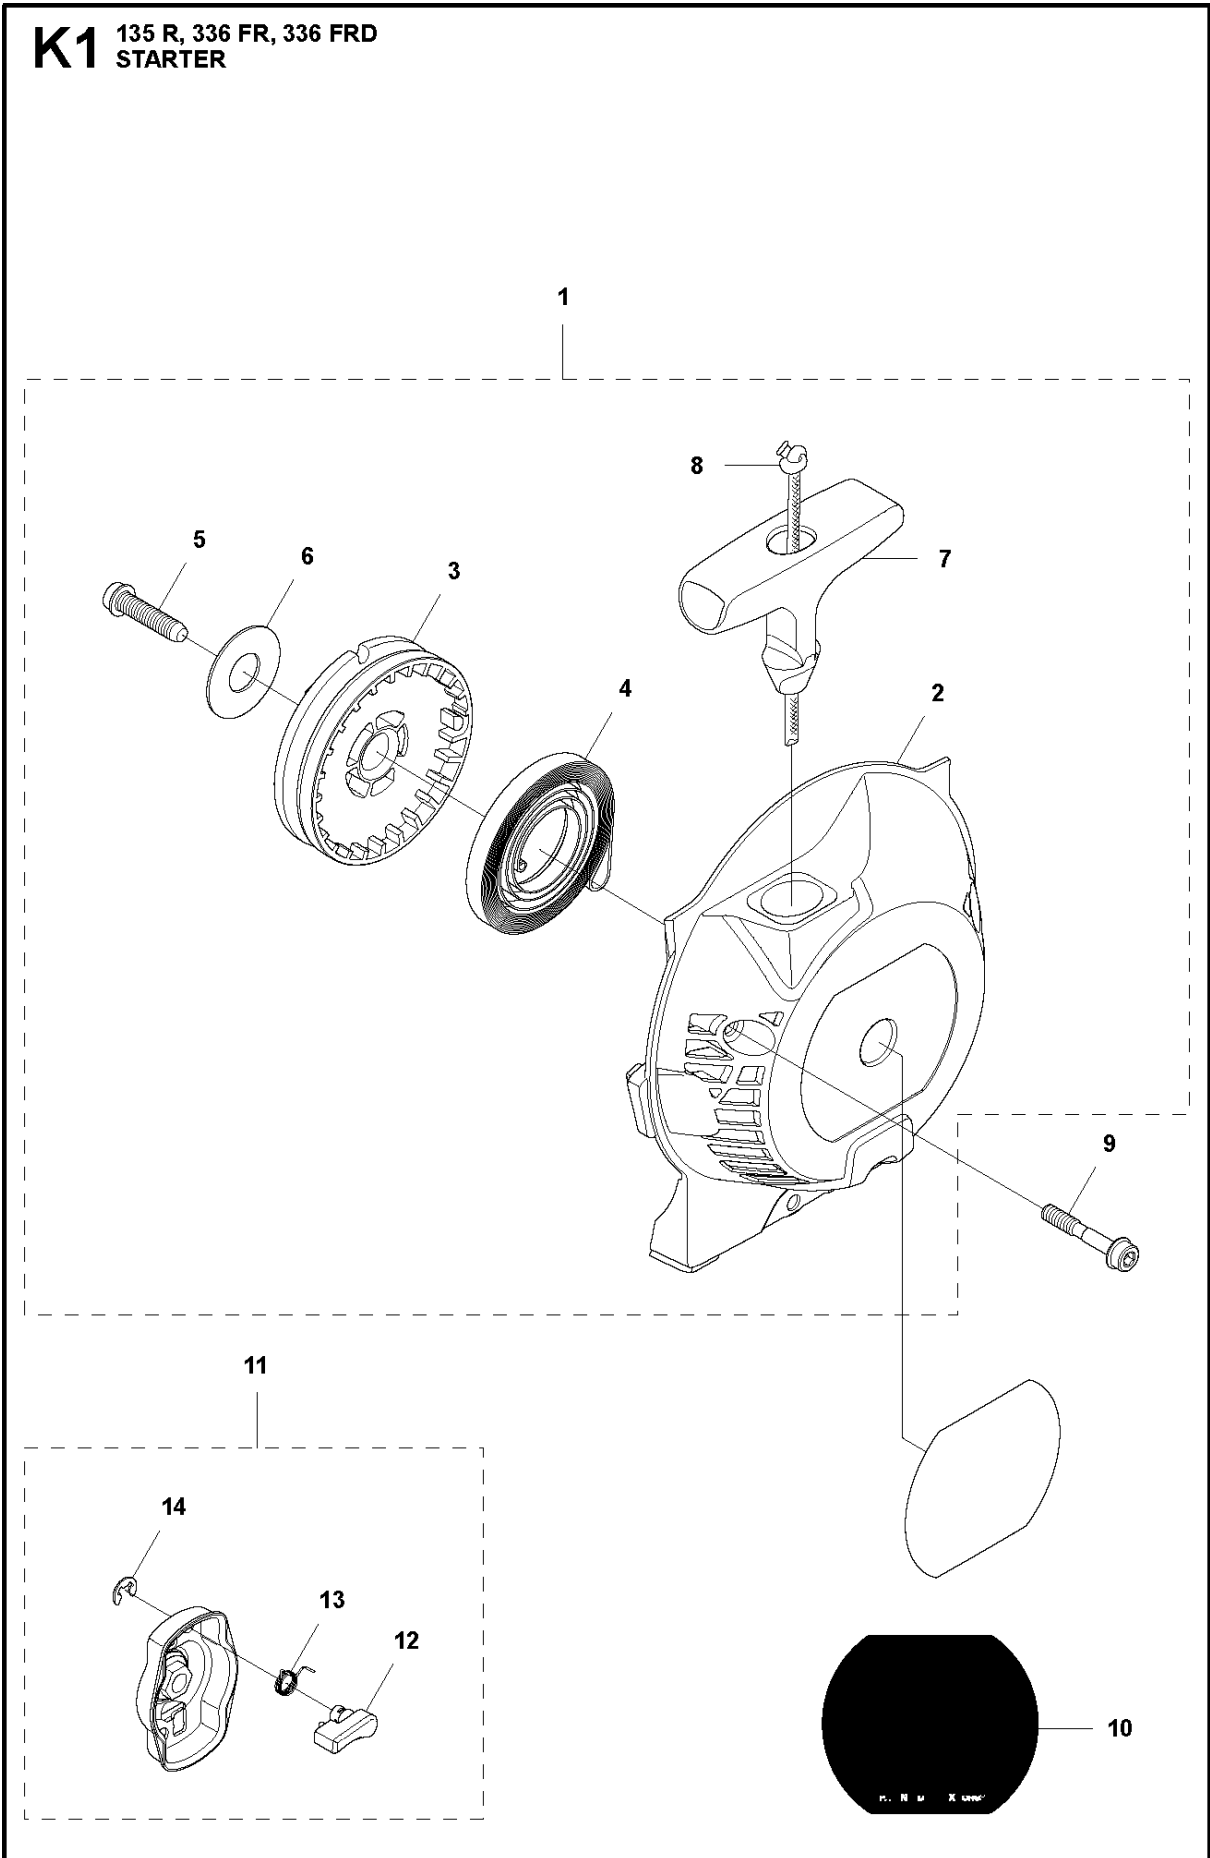

K1 135 R, 336 FR, 336 FRD
STARTER

STARTER

135 R

Ref	Part No	Description	Remark	QTY KIT	
1	575 84 08-01	STARTER ASSY		1	
2	575 84 09-01	STARTER HOUSING	Spare part adapted for captive screw	1	1
3	537 32 50-03	STARTER PULLEY		1	1
4	503 85 99-01	RECOIL SPRING		1	1
5	503 21 88-76	SCREW IHST		1	1
6	503 23 00-80	WASHER		1	1
7	537 23 25-01	STARTER HANDLE		1	1
8	505 30 51-25	STARTER CORD		1	1
9	573 99 43-05	SCREW IHSCFMO	Captive screw	3	
10	577 22 36-01	DECAL		1	
11	503 87 33-05	BRIDGE		1	
12	503 87 35-02	STARTER PAWL		2	11
13	503 87 36-01	SPRING		2	11
14	735 31 08-20	E-CLIP		2	11