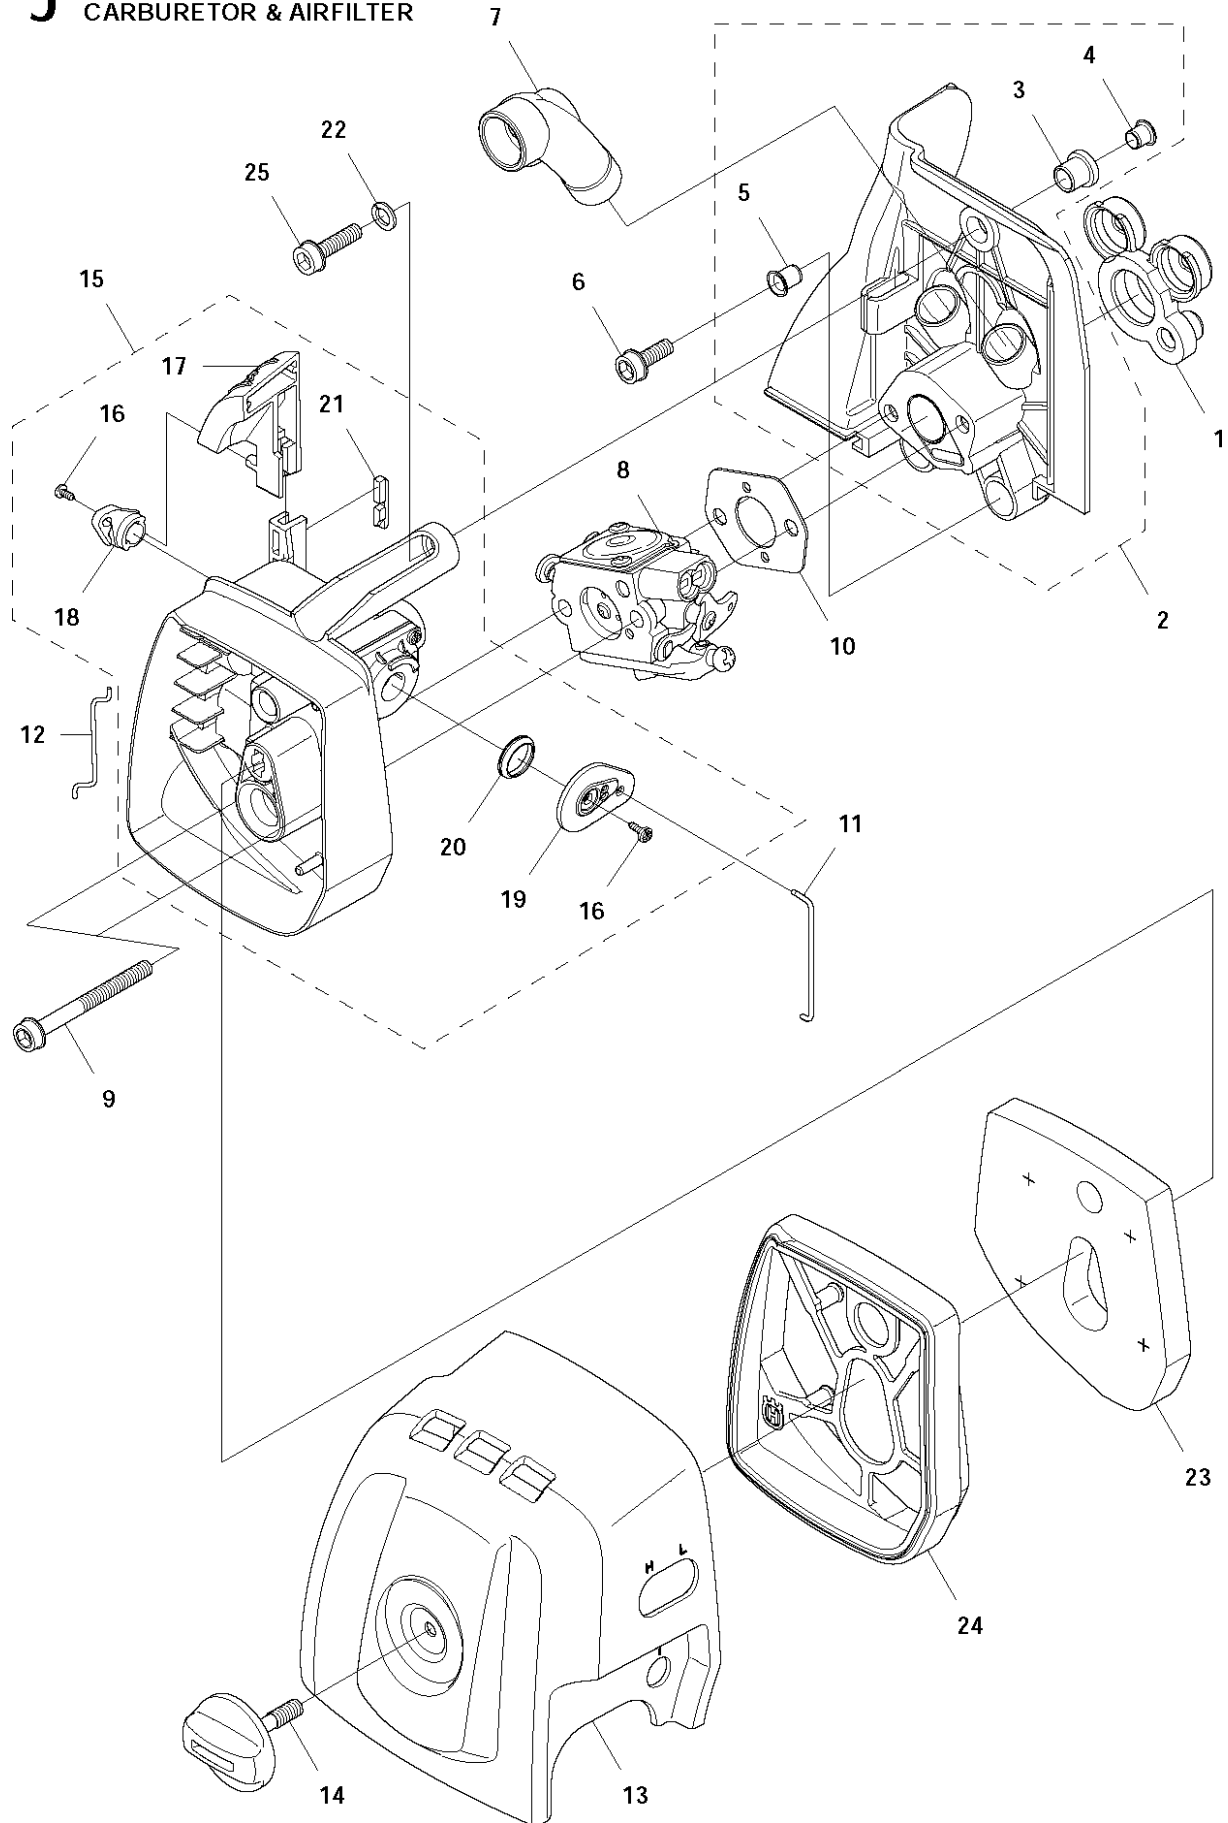

F 135 R, 336 FR
CLUTCH

Ref	Part No	Description	Remark	QTY	KIT
1	574 84 29-01	CLUTCH COVER ASSY		1	
2	735 31 28-10	CIRCLIP		1	1
3	738 21 01-04	BALL BEARING		1	1
4	503 24 07-02	PARALLEL PIN		2	1
5	537 35 29-01	CLUTCH DRUM		1	
6	735 31 14-00	CIRCLIP		1	
7	537 34 04-01	CLUTCH		1	
8	537 42 72-01	SPRING		1	7
9	537 04 68-01	WASHER		1	
10	537 41 57-01	WASHER		1	
11	537 41 81-01	SCREW		2	
12	503 21 74-11	SCREW IH SCT		1	
13	537 32 27-01	ANTIVIBRATION ELEMENT		1	
14	537 31 01-01	COMPRESSION SLEEVE		1	
15	725 53 33-55	SCREW IHSCM		1	
16	575 86 58-01	COVER		1	
17	503 20 03-20	SCREW IHSCFM		3	
18	537 41 81-01	SCREW		3	

J 135 R, 336 FR
CARBURETOR & AIRFILTER

CARBURETOR & AIR FILTER

135 R

Ref	Part No	Description	Remark	QTY	KIT
1	537 33 43-01	INLET PIPE		1	
2	537 37 12-02	INSULATION WALL		1	
3	537 37 11-01	SLEEVE		1	2
4	544 01 91-01	TUBULAR RIVET		1	2
5	537 37 38-03	TUBULAR RIVET		2	2
6	503 20 03-16	SCREW IHSCFM		2	
7	537 34 13-01	AIR DUCT		1	
8	575 72 90-01	CARBURETTOR	Zama C1Q-EL45	1	
9	503 21 75-50	SCREW IHSCFT		2	
10	503 49 71-01	GASKET		1	
11	537 34 90-01	LEVER		1	
12	544 37 27-01	SLEEVING BRACKET		1	
13	575 84 18-01	FILTER COVER		1	
14	537 21 32-09	KNOB		1	
15	575 86 37-02	FILTER HOLDER ASSY		1	
16	503 21 29-06	SCREW CCRPANT		2	15
17	575 84 15-01	CHOKE CONTROL		1	15
18	575 84 16-02	CHOKE LEVER		1	15
19	544 01 46-01	LEVER		1	15
20	544 01 47-01	BELLOWS		1	15
21	544 02 58-01	BAR		1	15
22	503 23 10-06	WASHER		1	
23	576 21 53-01	FILTER		1	
24	575 86 38-01	FRAME		1	
25	503 20 03-20	SCREW IHSCFM		1	