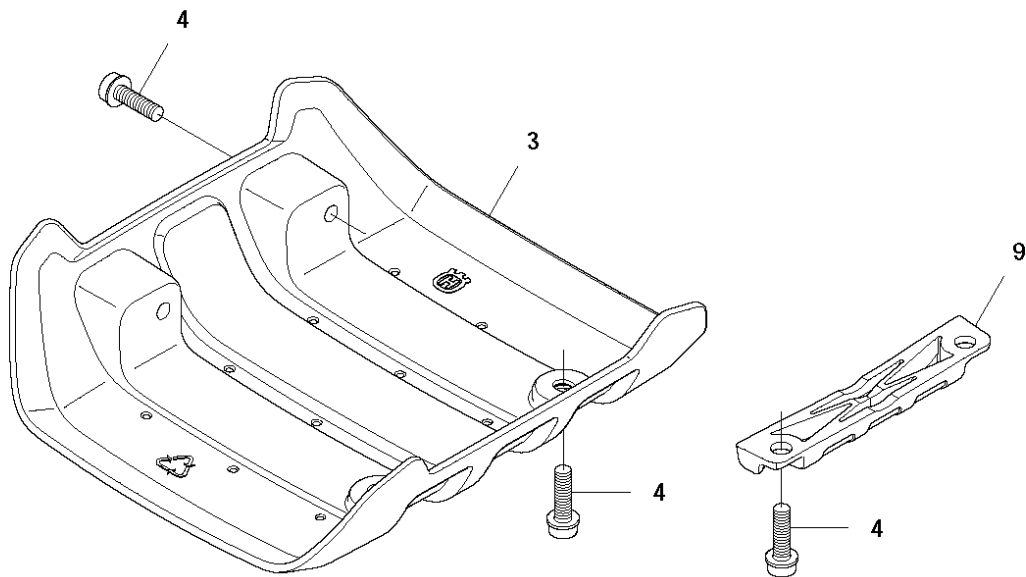

G 135 R, 336 FR
CYLINDER COVER

CYLINDER COVER

135 R

Ref	Part No	Description	Remark	QTY KIT
1	575 86 50-02	CYLINDER COVER ASSY	Spare part with Captive Screw	1
2	573 99 43-05	SCREW IHSCFMO	Captiv Screw	1
3	575 86 57-01	PROTECTIVE PLATE	336 FR	1
4	503 20 03-02	SCREW IHSCFM		1
5	575 86 48-01	MUFFLER GUARD	Spare part with Captive Screw	1
6	574 47 70-03	SCREW IHSCFMO	Captiv Screw	2
7	576 99 86-14	LABEL	336 FR	1
8	576 99 86-15	LABEL	135 R	1
9	577 23 11-01	DAMPER	135 R	1