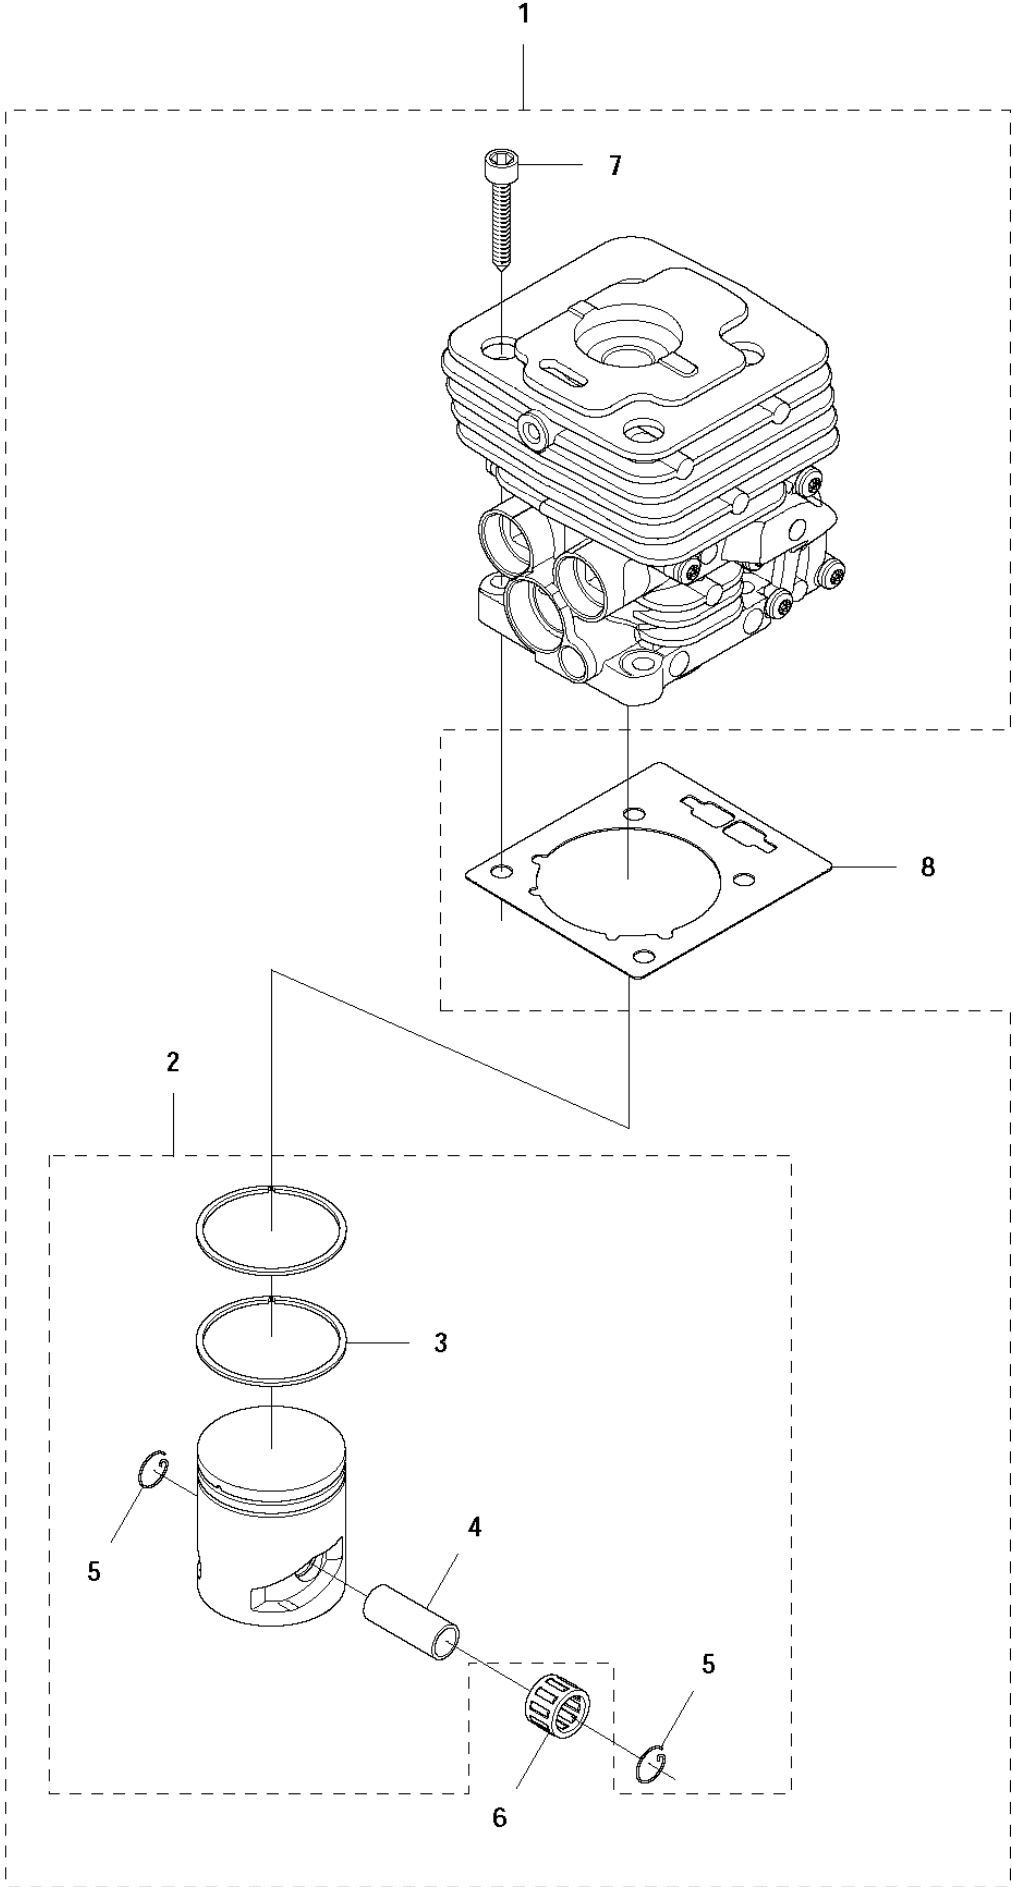

K1 135 R, 336 FR, 336 FRD
STARTER

STARTER

135 R

Ref	Part No	Description	Remark	QTY KIT	
1	575 84 08-01	STARTER ASSY		1	
2	575 84 09-01	STARTER HOUSING	Spare part adapted for captive screw	1	1
3	537 32 50-03	STARTER PULLEY		1	1
4	503 85 99-01	RECOIL SPRING		1	1
5	503 21 88-76	SCREW IHST		1	1
6	503 23 00-80	WASHER		1	1
7	537 23 25-01	STARTER HANDLE		1	1
8	505 30 51-25	STARTER CORD		1	1
9	573 99 43-05	SCREW IHSCFMO	Captive screw	3	
10	577 22 36-01	DECAL		1	
11	503 87 33-05	BRIDGE		1	
12	503 87 35-02	STARTER PAWL		2	11
13	503 87 36-01	SPRING		2	11
14	735 31 08-20	E-CLIP		2	11

L 135 R, 336 FR, 336 FRD
IGNITION SYSTEM

IGNITION SYSTEM

135 R

Ref	Part No	Description	Remark	QTY KIT
1	537 24 96-01	FLYWHEEL		1
2	731 71 16-51	HEXAGON NUT FLANGE		1
3	544 12 70-01	IGNITION MODULE		1
4	503 20 25-16	SCREW IHSCM		2
5	503 23 51-09	SPARK PLUG		1
6	537 23 93-01	CONTACT SPRING		1

M 135 R, 336 FR
CYLINDER & PISTON

CYLINDER PISTON

135 R

Ref	Part No	Description	Remark	QTY	KIT
1	544 40 06-01	CYLINDER ASSY		1	
2	585 99 83-02	PISTON ASSY		1	1
3	503 28 90-54	PISTON RING		2	1,2
4	503 28 91-19	PISTON PIN		1	1,2
5	737 44 10-00	SNAP RING		2	1,2
6	503 41 41-01	NEEDLE BEARING		1	1
7	725 53 33-55	SCREW IHSCM		4	1
8	537 33 30-02	GASKET		1	