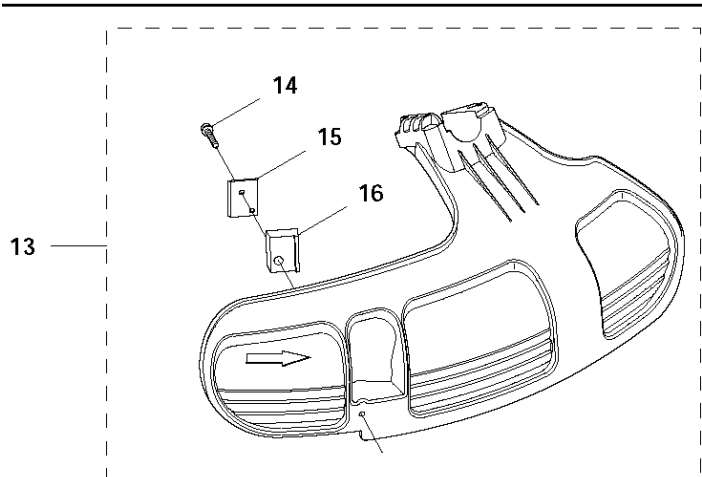

R1 135 R, 336 FR
ACCESSORIES

ACCESSORIES

135 R

Ref	Part No	Description	Remark	QTY KIT	
1	501 32 04-02	SAW BLADE GUARD		1	
2	574 53 06-01	CLAMP	Spare part with Captive Screw	1	1
3	573 99 43-04	SCREW IHSCFMO	Captive Screw	2	1,2
4	501 32 08-01	ADAPTER		1	1
5	574 53 26-01	BLADE GUARD		1	1
6	503 20 02-16	SCREW IHSCFM		4	1,5
7	574 03 95-01	LOCKING NUT		4	1,5
8	537 33 16-03	SPLASH GUARD		1	
9	537 39 63-03	SPLASH GUARD		1	8
10	503 79 88-01	BLADE		1	8,9
11	503 21 07-16	SCREW IHSC T		1	8,9
12	537 38 72-01	SNAP LOCKING		4	8,9
13	537 34 94-03	TRIMMER GUARD		1	
14	503 21 68-25	SCREW IHSCFT		1	13
15	503 79 88-01	BLADE		1	13
16	544 12 45-01	RETAINER		1	13
17	502 44 81-01	TRIMMER GUARD ASSY		1	
18	503 21 68-25	SCREW IHSCFT		1	17
19	503 79 88-01	BLADE		1	17