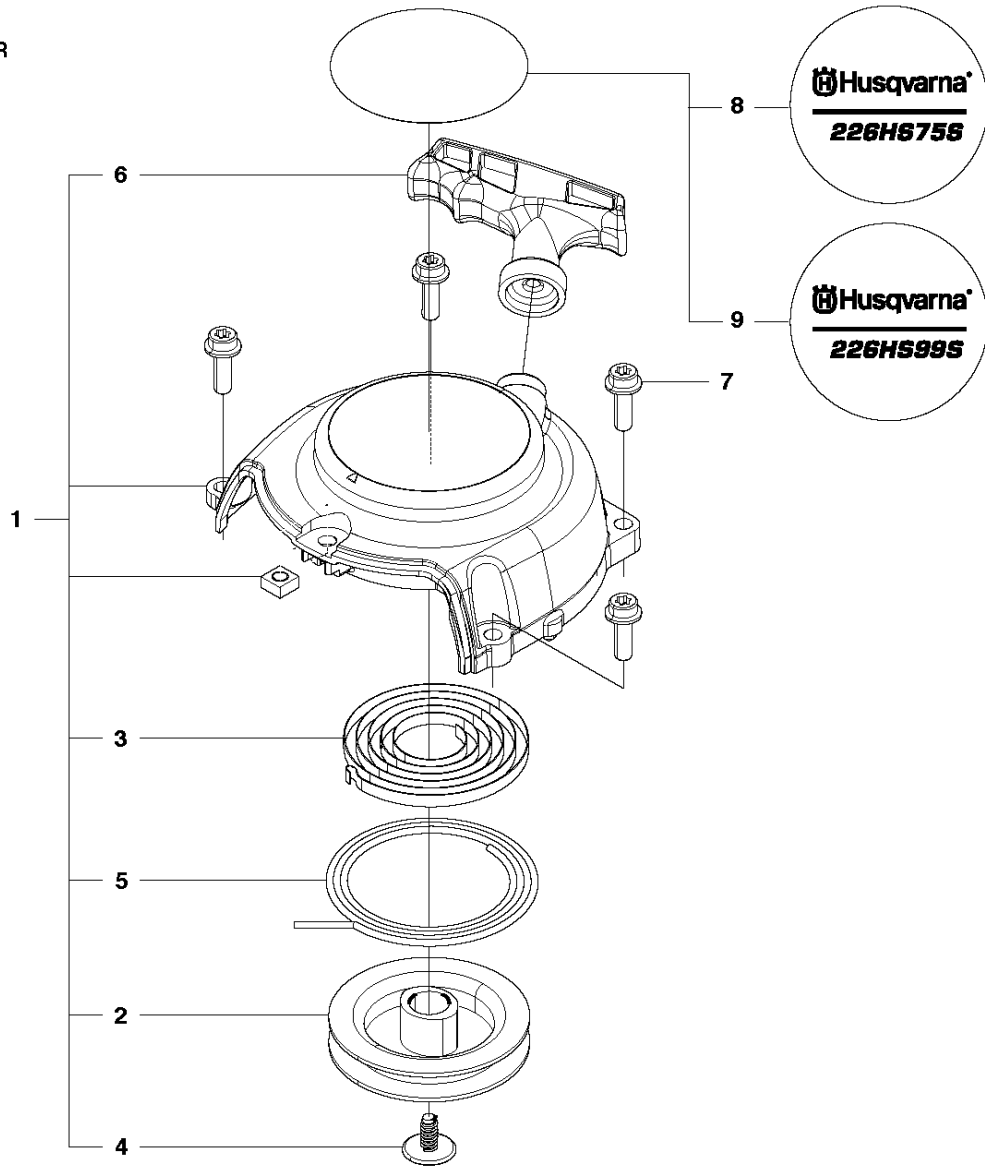

## SPARE PARTS LIST

HEDGE TRIMMERS/POLE HEDGE  
TRIMMERS

226HS99S, 967279702, 967279701,  
2018-02

**A** 226HS  
STARTER

## STARTER

226HS99S, 967279702, 967279701, 2018-02

Ref	Part No	Description	Remark	QTY	KIT
1	506 65 72-01	STARTER ASSY		1	
2	506 68 42-01	REEL		1	1
3	506 67 43-01	SPRING		1	1
4	506 61 30-01	SCREW		1	1
5	506 68 34-01	ROPE		1	1
6	506 61 47-01	KNOB		1	1
7	506 74 56-01	BOLT		4	
9	528 05 08-01	LABEL,RECOIL	226HS99S	1	

**B** 226HS  
CYLINDER COVER

CYLINDER COVER

226HS99S, 967279702, 967279701, 2018-02

Ref	Part No	Description	Remark	QTY KIT
1	587 48 26-01	DECAL	US only	1
2	587 43 88-01	DECAL	EU only	1
3	506 65 70-01	COVER		1
4	506 74 56-01	BOLT		1
5	506 61 59-01	GROMMET		1
6	587 02 78-01	DECAL		1

## CARBURETOR &amp; AIR FILTER

226HS99S, 967279702, 967279701, 2018-02

Ref	Part No	Description	Remark	QTY	KIT
1	511 35 92-01	BODY		1	
2	506 68 43-01	PLATE.CHOKE		1	1
3	521 76 05-01	LEVER CHOKE		1	1
4	581 73 62-01	SCREW		1	1
5	521 75 13-01	PACKING		1	1
6	521 60 79-01	SCREEN		1	1
7	581 73 62-01	SCREW		1	1
8	523 09 00-01	FILTER		1	
9	523 07 11-01	FILTER		1	
10	523 07 12-01	COVER		1	
11	523 07 13-01	KNOB		1	10
12	574 29 97-01	LABEL		1	
13	523 07 14-01	LABEL	US only	1	
14	511 34 97-01	INSULATOR		1	
15	593 13 60-01	GASKET		1	
16	521 75 50-01	GASKET		1	
17	506 68 90-01	BOLT		4	
18	504 11 65-01	SCREW		2	
19	506 74 15-01	CLIP		1	
20	506 74 42-01	COVER		1	
21	591 10 26-01	CARBURETTOR		1	