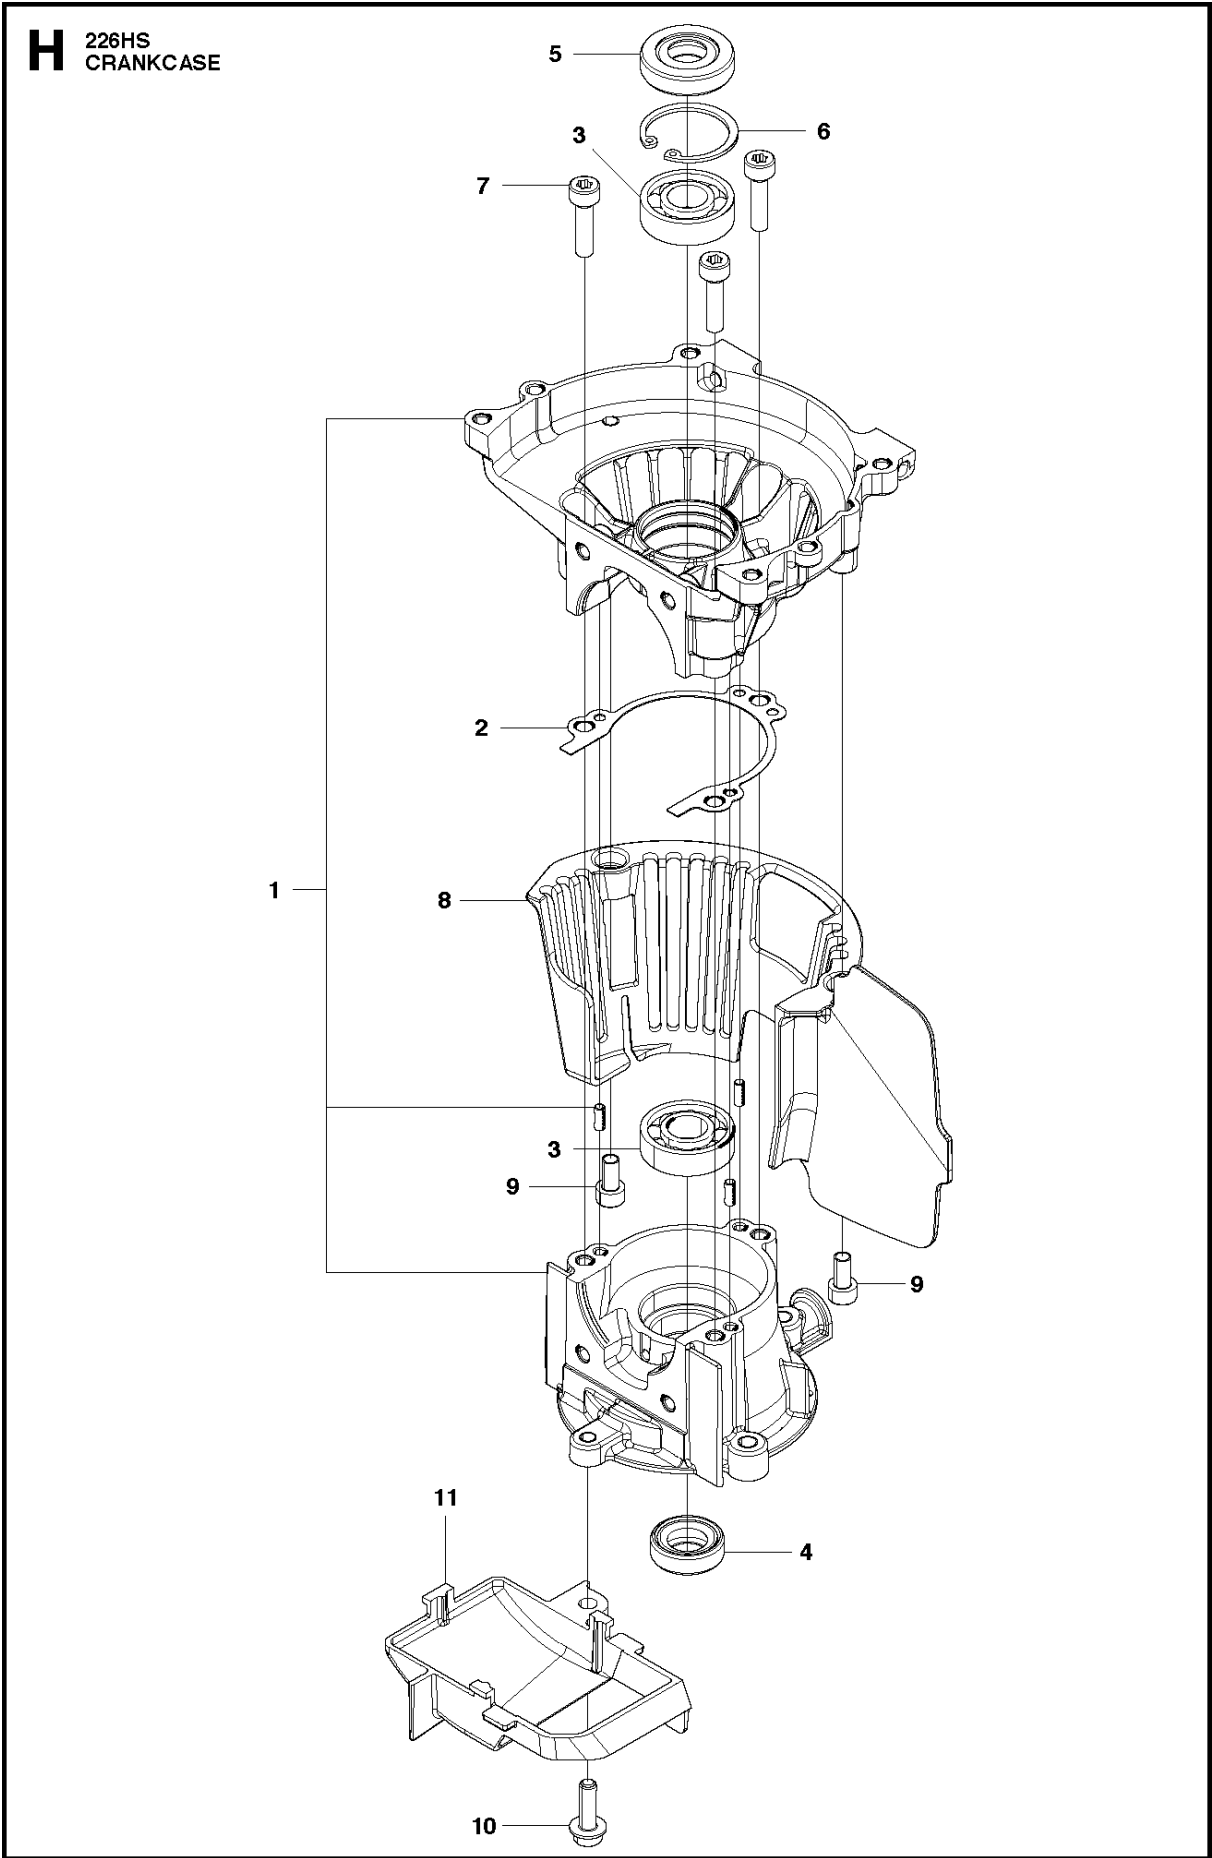

CRANKCASE

226HS99S, 967279702, 967279701, 2018-02

Ref	Part No	Description	Remark	QTY KIT
1	506 63 84-01	CRANKCASE		1
2	506 68 48-01	GASKET		1
3	506 61 03-01	BEARING		2
4	504 12 15-01	SEALING		1
5	506 61 29-01	SEAL		1
6	506 60 99-01	RING		1
7	504 11 43-01	SCREW		3
8	506 62 96-01	PLATE		1
9	504 11 96-01	SCREW		2
10	506 74 56-01	BOLT		1
11	506 65 71-01	DEFLECTOR		1