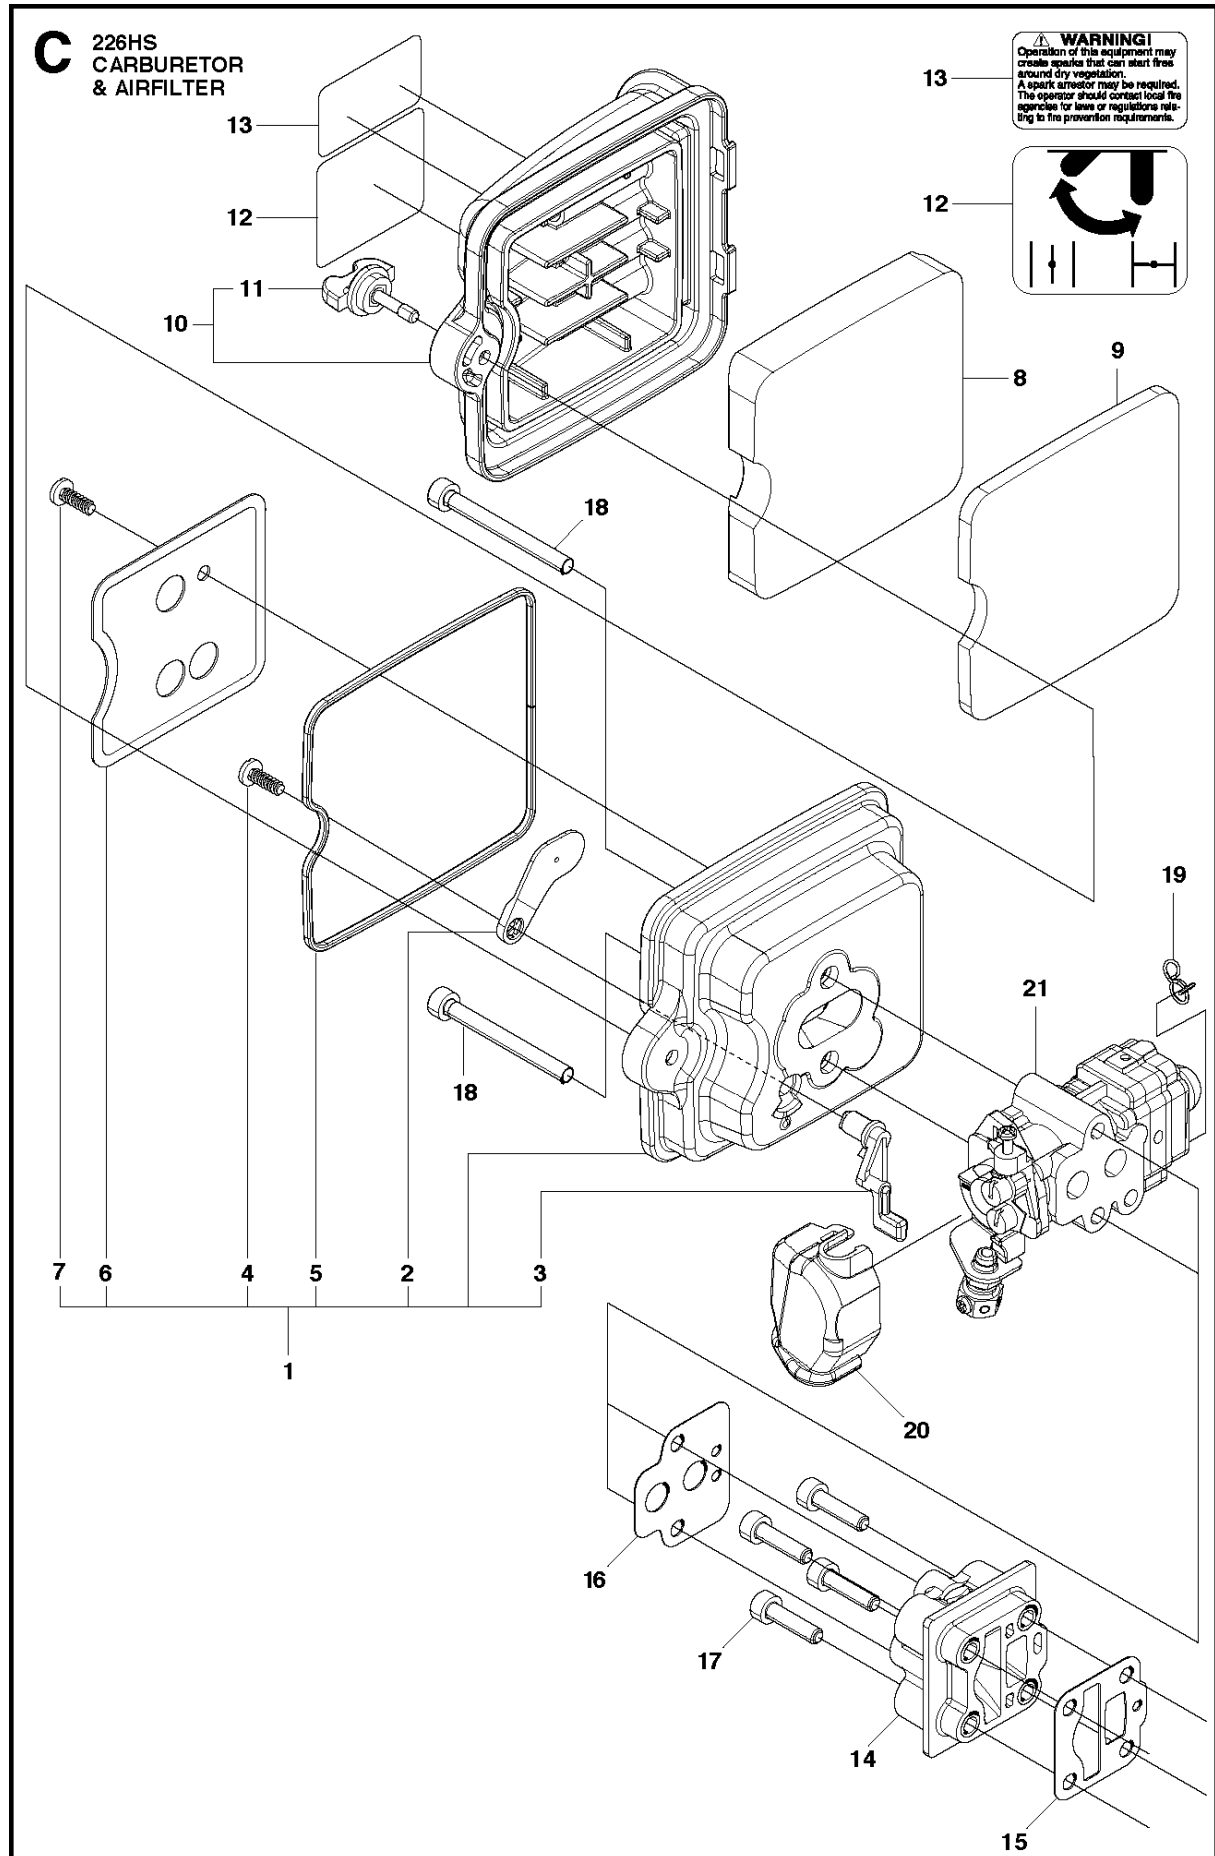

## SPARE PARTS LIST

HEDGE TRIMMERS/POLE HEDGE  
TRIMMERS

226HS99S, 967279702, 967279701,  
2018-02

**A** 226HS  
STARTER

## STARTER

226HS99S, 967279702, 967279701, 2018-02

Ref	Part No	Description	Remark	QTY	KIT
1	506 65 72-01	STARTER ASSY		1	
2	506 68 42-01	REEL		1	1
3	506 67 43-01	SPRING		1	1
4	506 61 30-01	SCREW		1	1
5	506 68 34-01	ROPE		1	1
6	506 61 47-01	KNOB		1	1
7	506 74 56-01	BOLT		4	
9	528 05 08-01	LABEL,RECOIL	226HS99S	1	

**B** 226HS  
CYLINDER COVER

CYLINDER COVER

226HS99S, 967279702, 967279701, 2018-02

Ref	Part No	Description	Remark	QTY KIT
1	587 48 26-01	DECAL	US only	1
2	587 43 88-01	DECAL	EU only	1
3	506 65 70-01	COVER		1
4	506 74 56-01	BOLT		1
5	506 61 59-01	GROMMET		1
6	587 02 78-01	DECAL		1

## CARBURETOR &amp; AIR FILTER

226HS99S, 967279702, 967279701, 2018-02

Ref	Part No	Description	Remark	QTY	KIT
1	511 35 92-01	BODY		1	
2	506 68 43-01	PLATE.CHOKE		1	1
3	521 76 05-01	LEVER CHOKE		1	1
4	581 73 62-01	SCREW		1	1
5	521 75 13-01	PACKING		1	1
6	521 60 79-01	SCREEN		1	1
7	581 73 62-01	SCREW		1	1
8	523 09 00-01	FILTER		1	
9	523 07 11-01	FILTER		1	
10	523 07 12-01	COVER		1	
11	523 07 13-01	KNOB		1	10
12	574 29 97-01	LABEL		1	
13	523 07 14-01	LABEL	US only	1	
14	511 34 97-01	INSULATOR		1	
15	593 13 60-01	GASKET		1	
16	521 75 50-01	GASKET		1	
17	506 68 90-01	BOLT		4	
18	504 11 65-01	SCREW		2	
19	506 74 15-01	CLIP		1	
20	506 74 42-01	COVER		1	
21	591 10 26-01	CARBURETTOR		1	