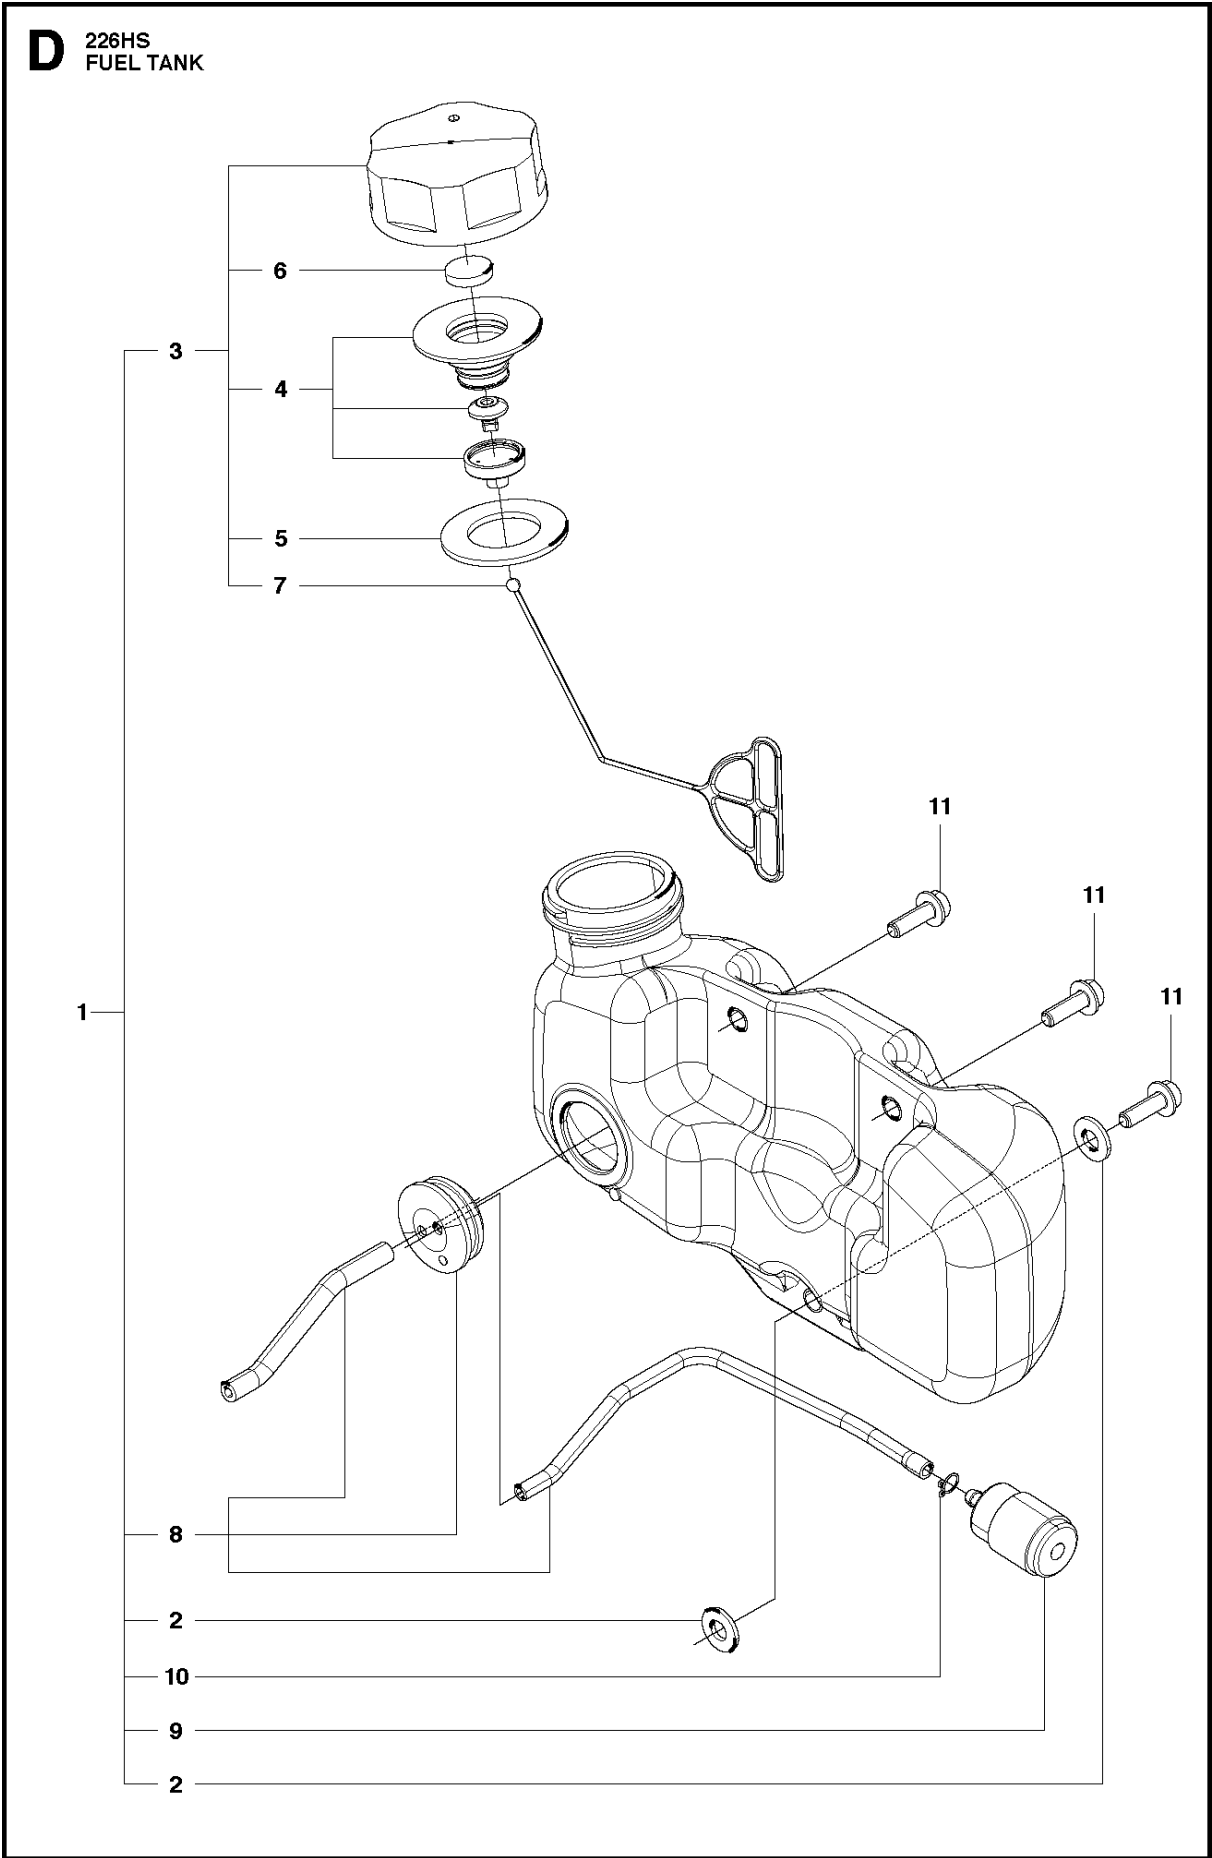

## SPARE PARTS LIST

HEDGE TRIMMERS/POLE HEDGE  
TRIMMERS

226HS99S, 967279702, 967279701,  
2018-02

**A** 226HS  
STARTER

## STARTER

226HS99S, 967279702, 967279701, 2018-02

Ref	Part No	Description	Remark	QTY	KIT
1	506 65 72-01	STARTER ASSY		1	
2	506 68 42-01	REEL		1	1
3	506 67 43-01	SPRING		1	1
4	506 61 30-01	SCREW		1	1
5	506 68 34-01	ROPE		1	1
6	506 61 47-01	KNOB		1	1
7	506 74 56-01	BOLT		4	
9	528 05 08-01	LABEL,RECOIL	226HS99S	1	

**B** 226HS  
CYLINDER COVER

CYLINDER COVER

226HS99S, 967279702, 967279701, 2018-02

Ref	Part No	Description	Remark	QTY KIT
1	587 48 26-01	DECAL	US only	1
2	587 43 88-01	DECAL	EU only	1
3	506 65 70-01	COVER		1
4	506 74 56-01	BOLT		1
5	506 61 59-01	GROMMET		1
6	587 02 78-01	DECAL		1

## CARBURETOR &amp; AIR FILTER

226HS99S, 967279702, 967279701, 2018-02

Ref	Part No	Description	Remark	QTY	KIT
1	511 35 92-01	BODY		1	
2	506 68 43-01	PLATE.CHOKE		1	1
3	521 76 05-01	LEVER CHOKE		1	1
4	581 73 62-01	SCREW		1	1
5	521 75 13-01	PACKING		1	1
6	521 60 79-01	SCREEN		1	1
7	581 73 62-01	SCREW		1	1
8	523 09 00-01	FILTER		1	
9	523 07 11-01	FILTER		1	
10	523 07 12-01	COVER		1	
11	523 07 13-01	KNOB		1	10
12	574 29 97-01	LABEL		1	
13	523 07 14-01	LABEL	US only	1	
14	511 34 97-01	INSULATOR		1	
15	593 13 60-01	GASKET		1	
16	521 75 50-01	GASKET		1	
17	506 68 90-01	BOLT		4	
18	504 11 65-01	SCREW		2	
19	506 74 15-01	CLIP		1	
20	506 74 42-01	COVER		1	
21	591 10 26-01	CARBURETTOR		1	