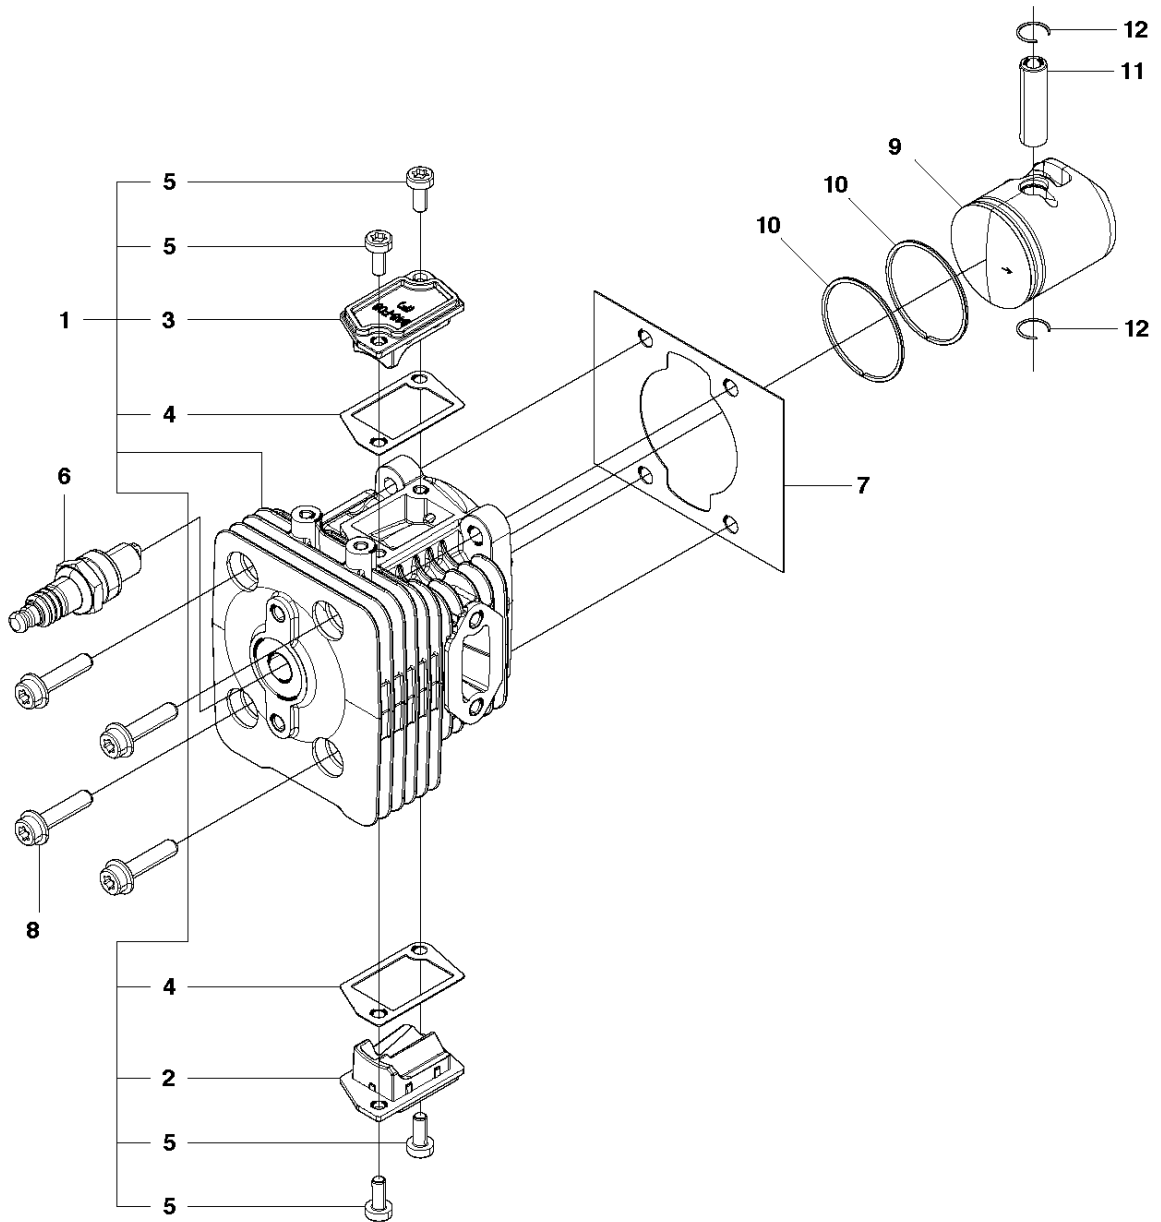

G 226HS
CYLINDER & PISTON

CYLINDER PISTON

226HS99S, 967279702, 967279701, 2018-02

Ref	Part No	Description	Remark	QTY	KIT
1	528 05 21-01	CYLINDER		1	
2	506 65 41-02	COVER		1	1
3	506 65 42-02	COVER		1	1
4	593 13 58-01	GASKET		2	1
5	504 11 92-01	SCREW		4	1
6	528 07 40-01	SPARK PLUG		1	
7	506 62 97-01	GASKET		1	
8	506 74 52-01	BOLT		4	
9	528 05 23-01	PISTON		1	
10	506 61 81-01	RING		2	
11	505 04 07-01	PIN		1	
12	505 04 52-01	RING		2