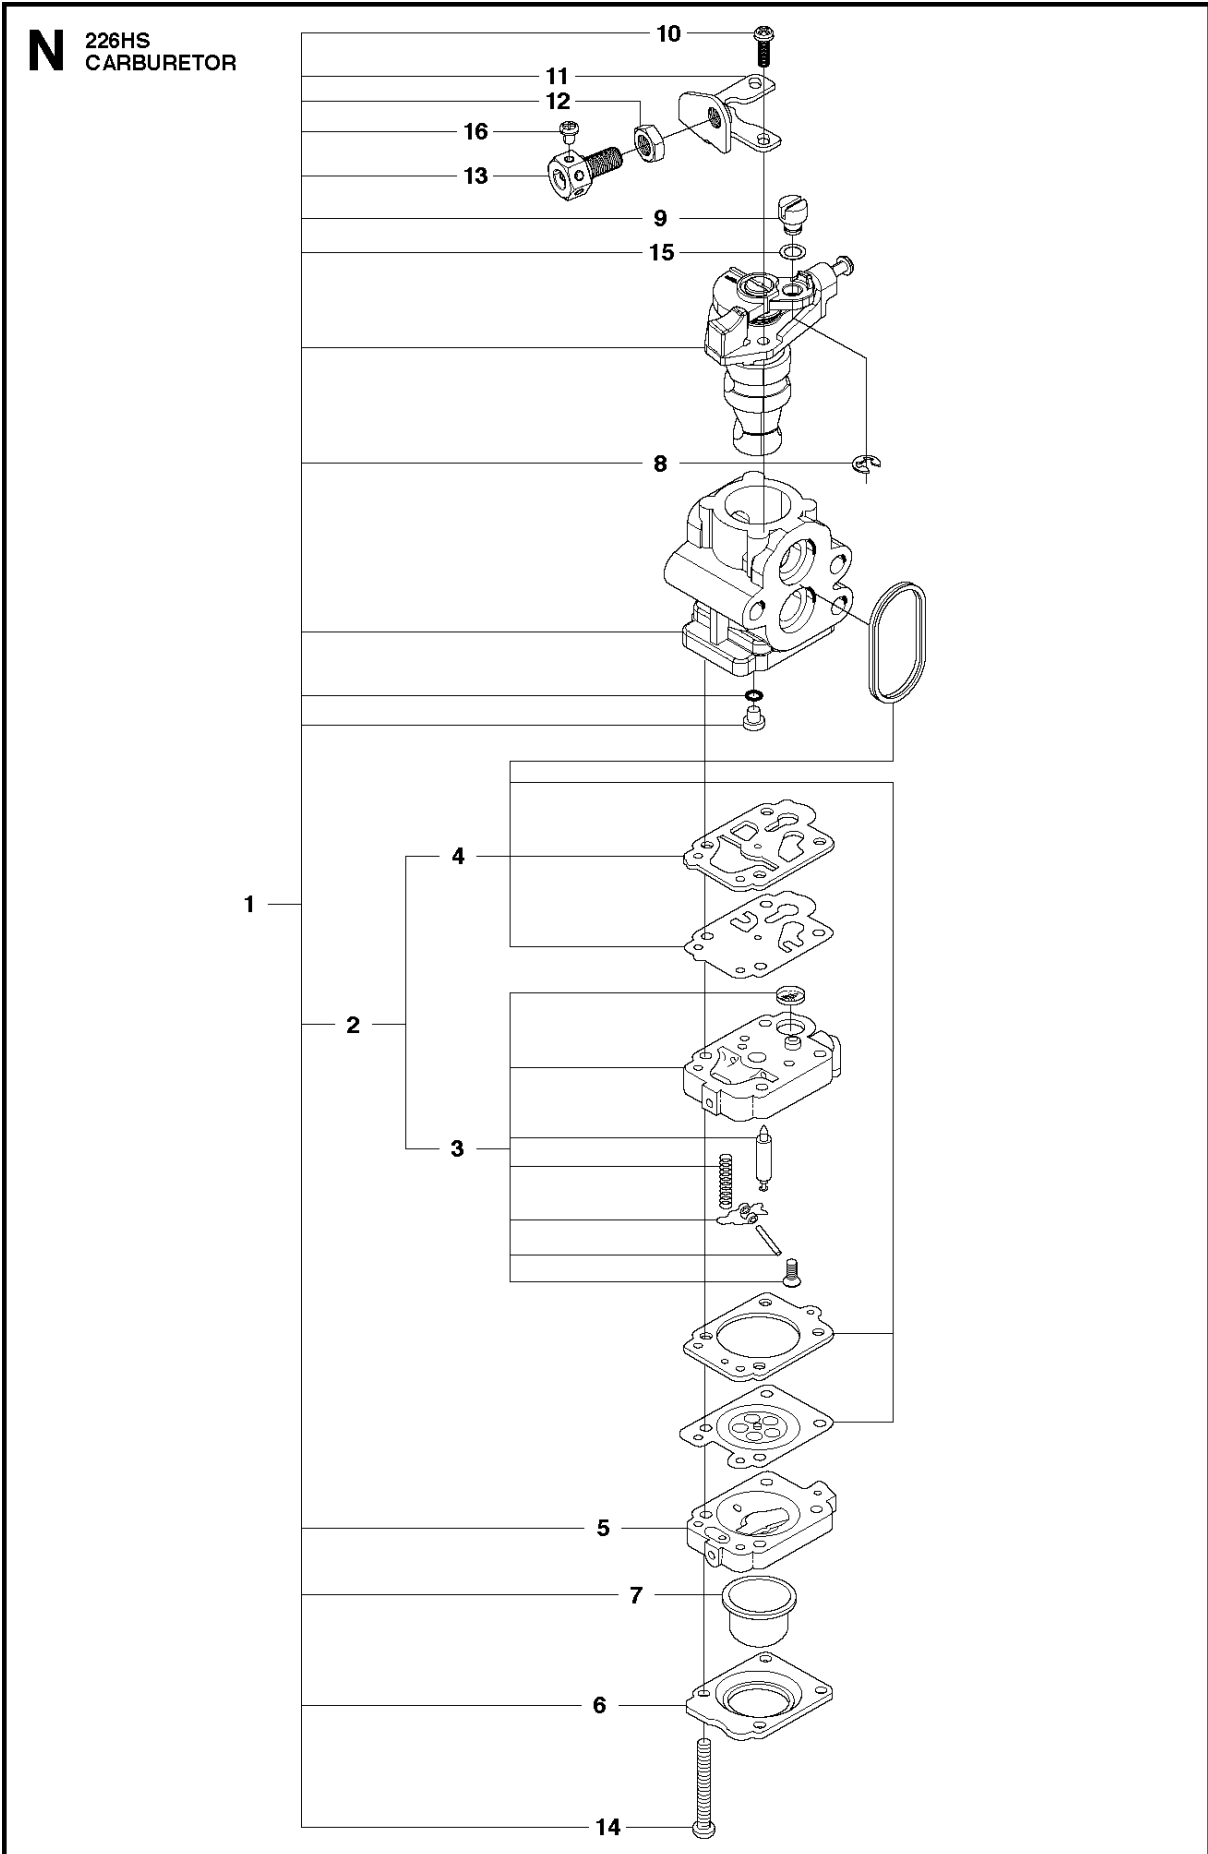

CARBURETOR

226HS99S, 967279702, 967279701, 2018-02

Ref	Part No	Description	Remark	QTY	KIT
1	591 10 26-01	CARBURETTOR		1	
2	528 07 01-01	GASKET KIT		1	1
3	502 23 84-01	CARBURETTOR BODY		1	1, 2
4	515 37 87-01	GASKET KIT		1	1, 2
5	506 74 09-01	BODY		1	1
6	506 74 10-01	COVER		1	1
7	505 30 67-01	PUMP		1	1
8	506 73 86-01	RING		1	1
9	506 74 12-01	SWIVEL		1	1
10	505 30 79-01	SCREW		2	1
11	506 74 60-01	BRACKET		1	1
12	506 61 26-01	NUT		1	1
13	505 30 82-01	SCREW-CABLE-ADJ		1	1
14	506 74 11-01	SCREW		4	1
15	506 74 61-01	WASHER		1	1
16	505 30 83-01	SCREW		1	1