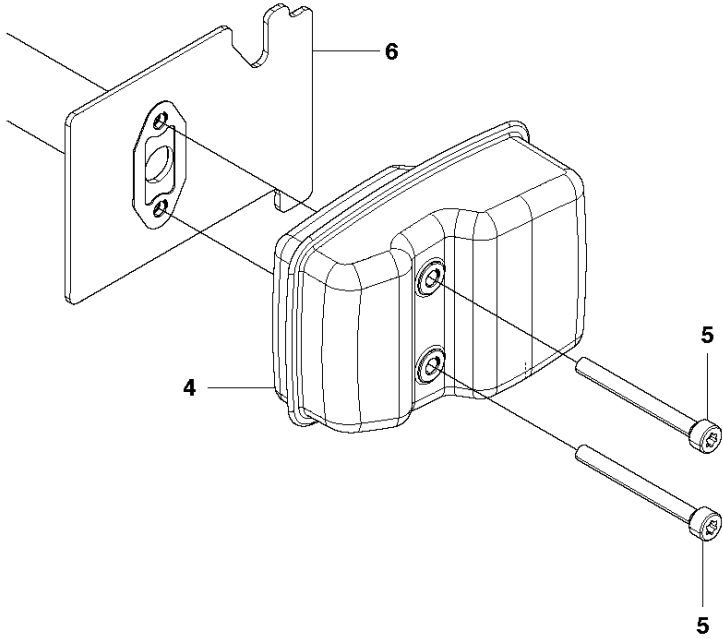

F 226HS
MUFFLER

MUFFLER

226HS99S, 967279702, 967279701, 2018-02

Ref	Part No	Description	Remark	QTY	KIT
1	506 65 68-01	MUFFLER	US only	1	
2	506 65 69-01	MUFFLER	US ONLY	1	1
3	506 61 56-01	ARRESTER	US ONLY	1	1
4	523 07 16-01	MUFFLER	EU only	1	
5	504 11 65-01	SCREW		2	
6	506 65 56-01	GASKET		1