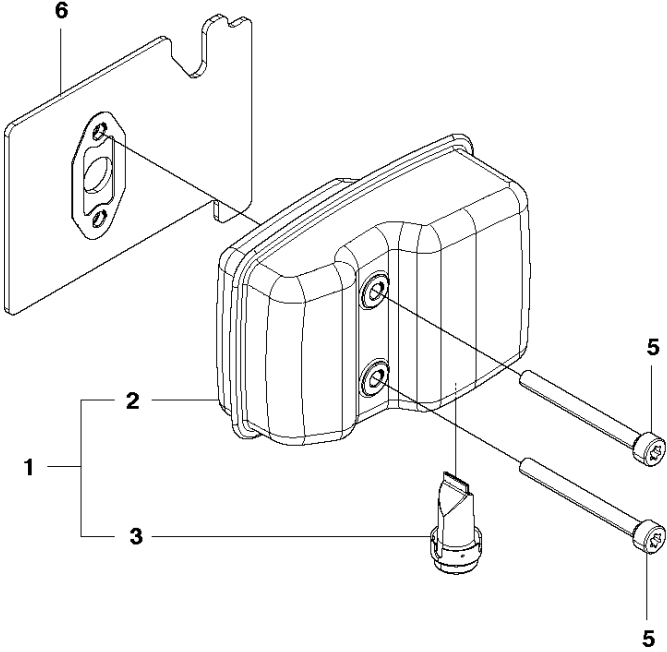

F 226HS
MUFFLER

MUFFLER

226HS99S, 967279702, 967279701, 2018-02

Ref	Part No	Description	Remark	QTY	KIT
1	506 65 68-01	MUFFLER	US only	1	
2	506 65 69-01	MUFFLER	US ONLY	1	1
3	506 61 56-01	ARRESTER	US ONLY	1	1
4	523 07 16-01	MUFFLER	EU only	1	
5	504 11 65-01	SCREW		2	
6	506 65 56-01	GASKET		1