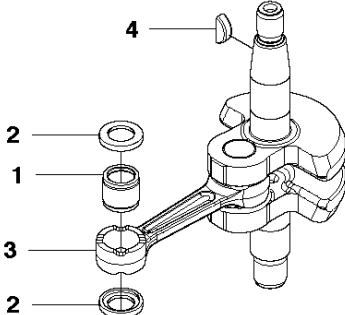

J 226HS
CRANK SHAFT

CRANKSHAFT

226HS99S, 967279702, 967279701, 2018-02

Ref	Part No	Description	Remark	QTY KIT
1	506 68 50-01	BEARING		1
2	505 04 10-01	WASHER		2
3	506 65 18-01	CRANKSHAFT		1
4	506 68 94-01	KEY		1