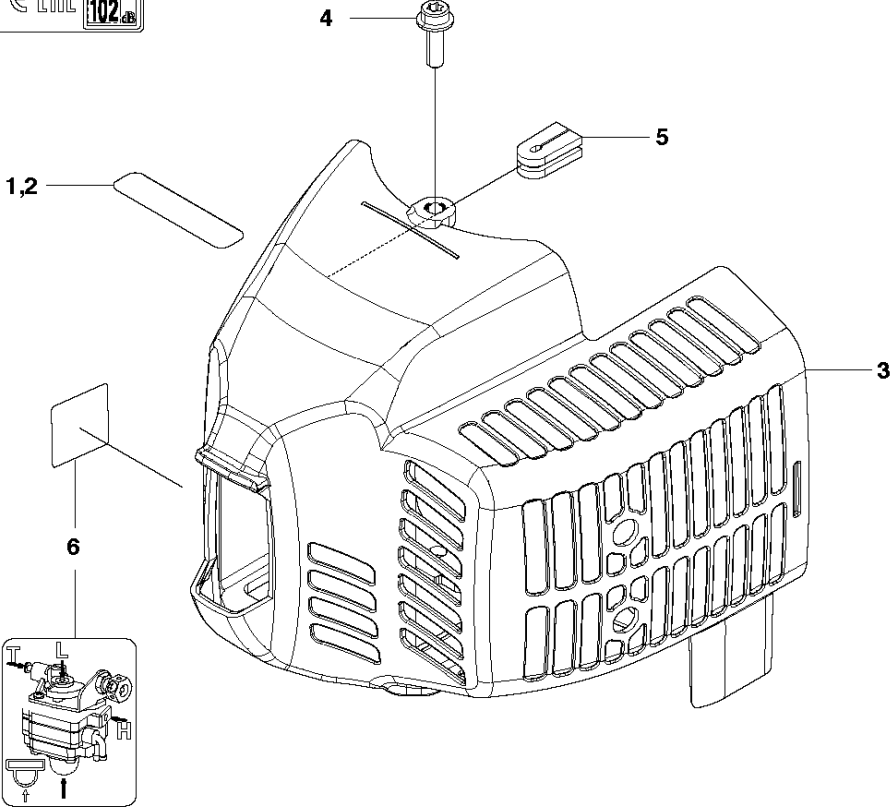

B 226HS
CYLINDER COVER

CYLINDER COVER

226HS99S, 967279702, 967279701, 2018-02

Ref	Part No	Description	Remark	QTY KIT
1	587 48 26-01	DECAL	US only	1
2	587 43 88-01	DECAL	EU only	1
3	506 65 70-01	COVER		1
4	506 74 56-01	BOLT		1
5	506 61 59-01	GROMMET		1
6	587 02 78-01	DECAL		1