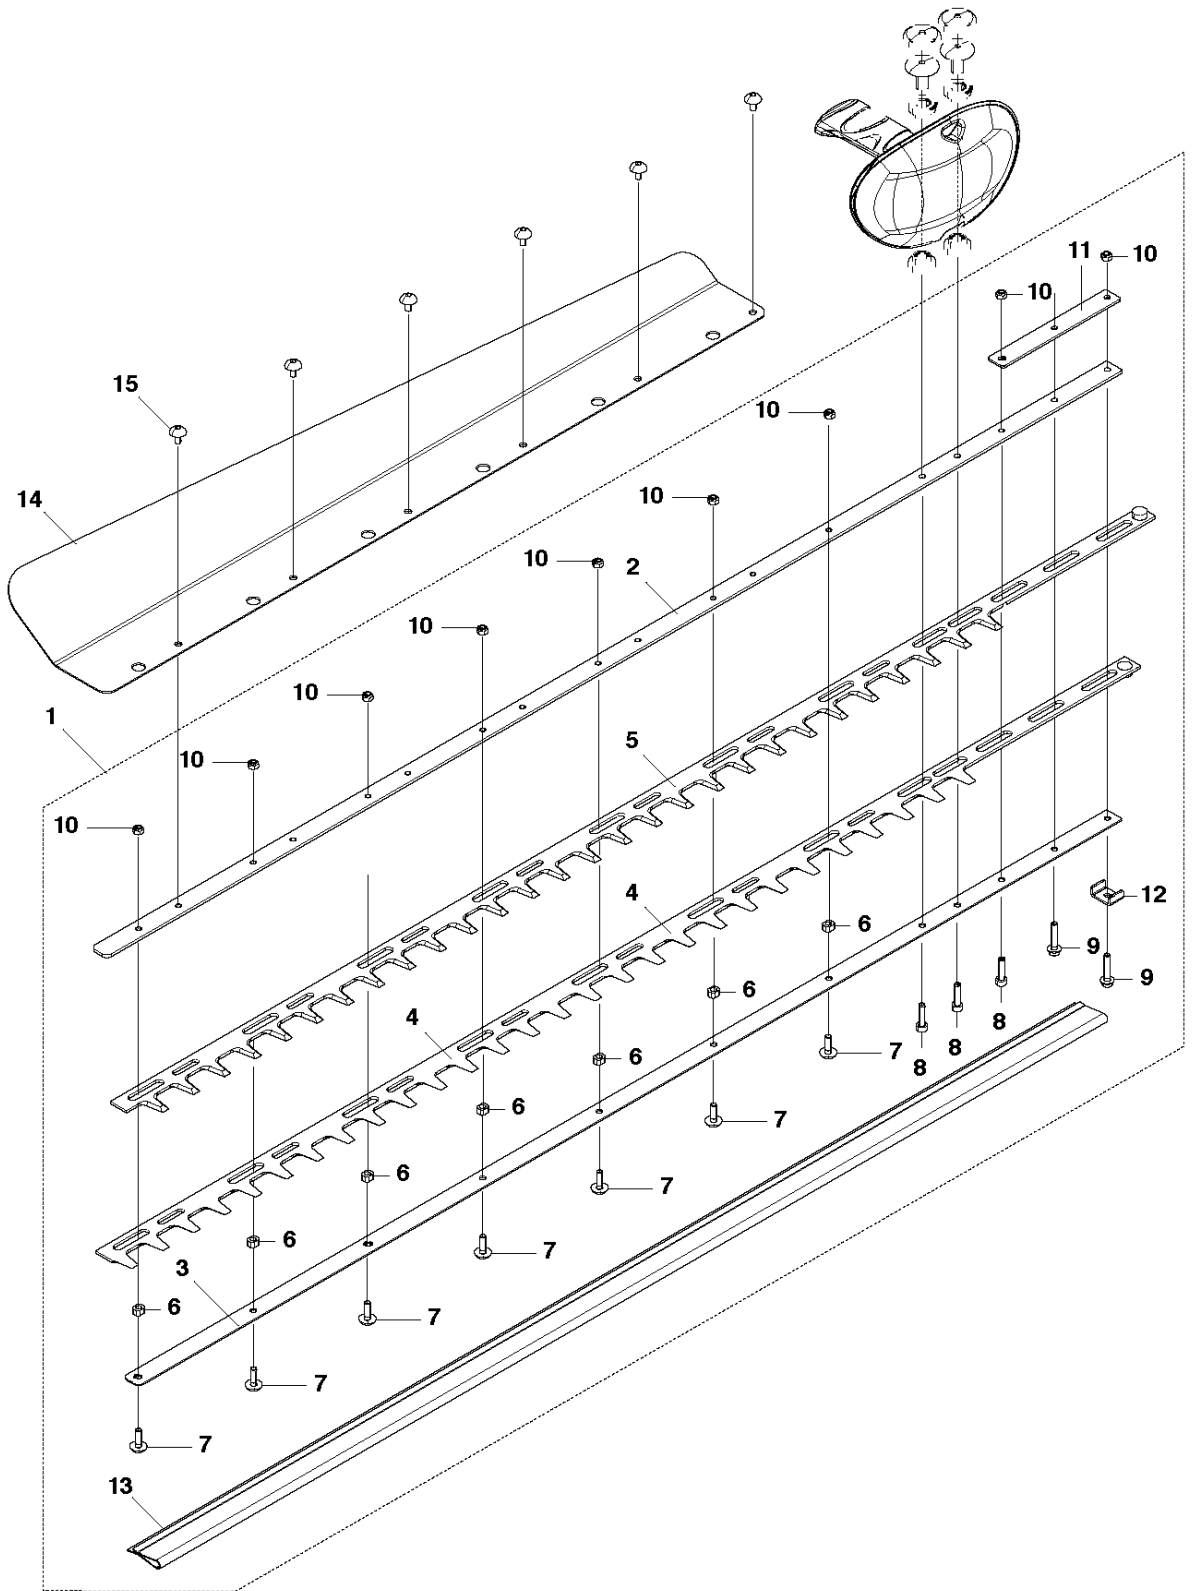

M2 226HS99
CUTTING EQUIPMENT

CUTTING EQUIPMENT

226HS99S, 967279702, 967279701, 2018-02

Ref	Part No	Description	Remark	QTY	KIT
1	586 55 30-02	BLADE		1	
2	527 89 04-01	PLATE,UPPER		1	1
3	527 89 05-01	PLATE,LOWER		1	1
4	586 59 54-01	BLADE		1	1
5	586 59 53-01	BLADE		1	1
6	506 68 76-01	SPACER		12	1
7	574 61 00-01	BOLT		7	1
8	504 11 43-01	SCREW		3	1
9	574 61 01-01	BOLT		2	1
10	506 68 78-01	NUT		8	1
11	506 68 82-01	PLATE		1	1
12	506 62 74-01	BRACKET		1	1
13	506 62 85-01	COVER		1	1
14	527 89 06-01	PLATE,RECEIVE		1	
15	575 27 55-01	SCREW		6