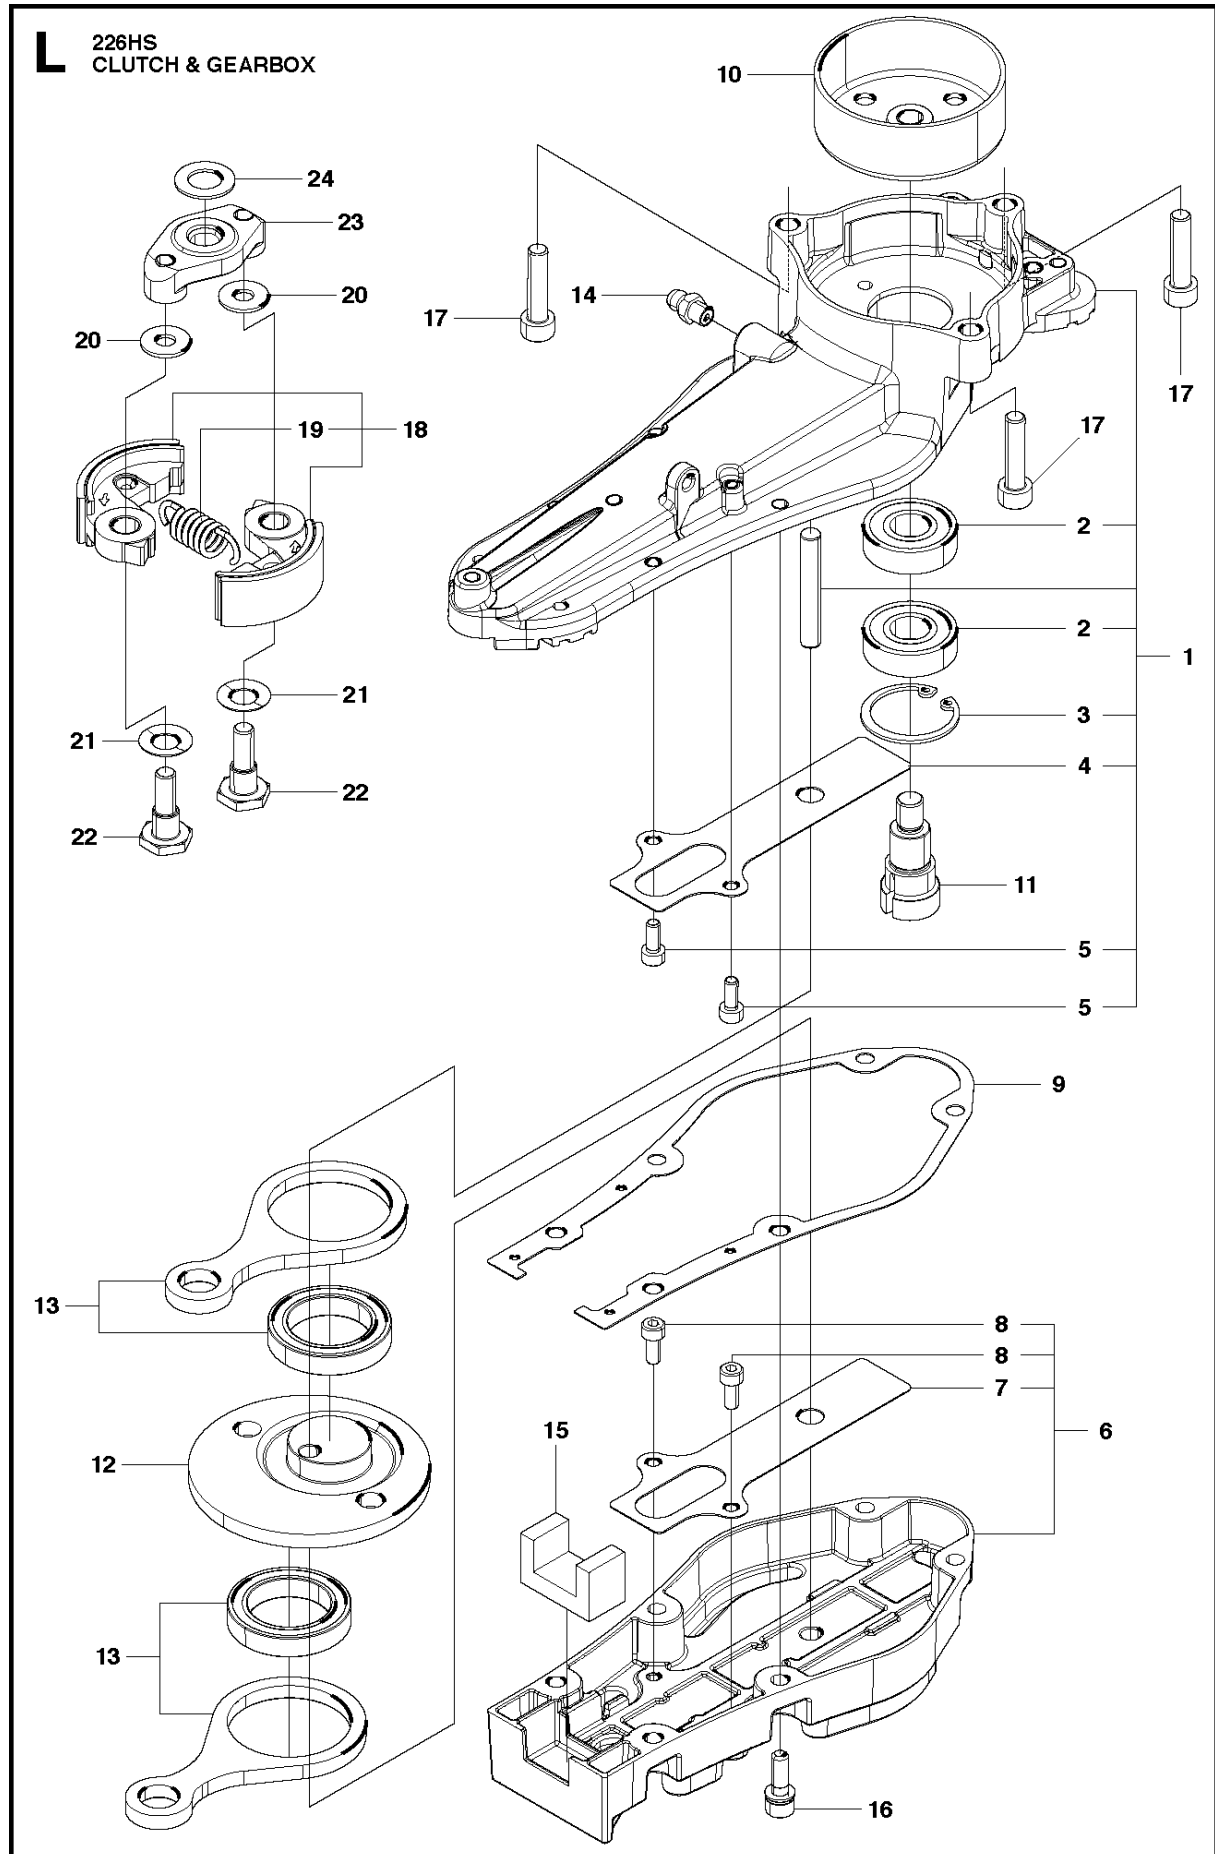

CLUTCH

226HS99S, 967279702, 967279701, 2018-02

Ref	Part No	Description	Remark	QTY	KIT
1	586 93 71-01	GEAR CASE		1	
2	529 26 98-01	BEARING		2	1
3	506 60 99-01	RING		1	1
4	506 62 69-01	PLATE		1	1
5	506 68 88-01	BOLT		2	1
6	586 93 72-01	GEAR CASE		1	
7	506 62 69-01	PLATE		1	6
8	506 68 88-01	BOLT		2	6
9	506 68 83-01	GASKET		1	
10	506 61 95-01	DRUM		1	
11	506 62 72-01	GEAR		1	
12	506 68 87-01	GEAR		1	
13	586 93 75-01	ROD		2	
14	505 17 15-01	FITTING		1	
15	506 68 89-01	FELT		1	
16	575 70 10-01	SCREW		6	
17	521 51 75-01	BOLT		3	
18	506 62 94-01	CLUTCH		1	
19	506 68 58-01	SPRING		1	18
20	505 05 44-01	WASHER		2	
21	506 61 38-01	WASHER		2	
22	513 18 96-01	SCREW		2	
23	506 65 21-01	PLATE		1	
24	506 61 42-01	WASHER		1