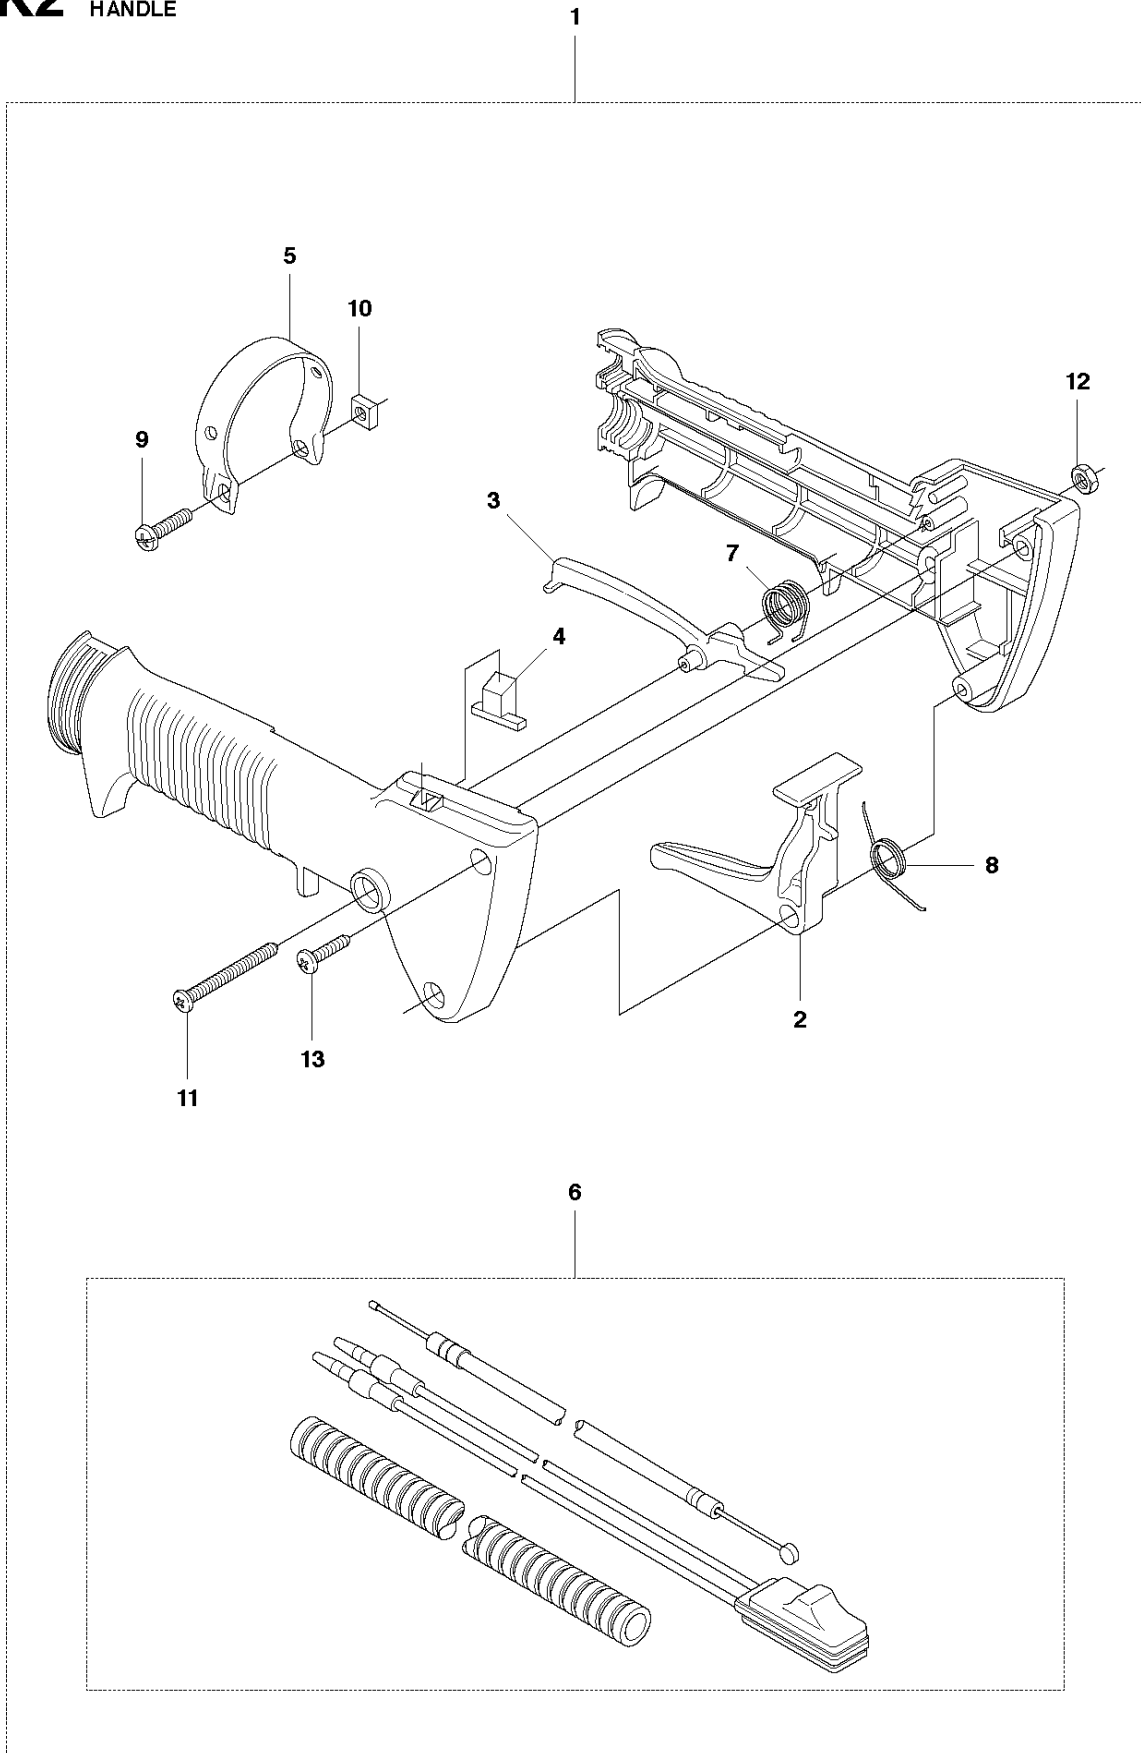

K2 226HS
HANDLE

HANDLE

226HS99S, 967279702, 967279701, 2018-02

Ref	Part No	Description	Remark	QTY	KIT
1	506 68 70-01	LEVER		1	
2	506 61 16-01	LEVER		1	1
3	506 61 17-01	LEVER		1	1
4	506 61 73-01	TOP		1	1
5	506 61 18-01	CLAMP		1	1
6	506 68 69-01	CABLE ASSY		1	1
7	506 61 19-01	SPRING		1	1
8	506 61 20-01	SPRING		1	1
9	506 60 97-01	SCREW		1	1
10	506 61 21-01	NUT		1	1
11	506 60 96-01	SCREW		1	1
12	575 52 11-01	NUT		1	1
13	506 61 23-01	SCREW		1	1