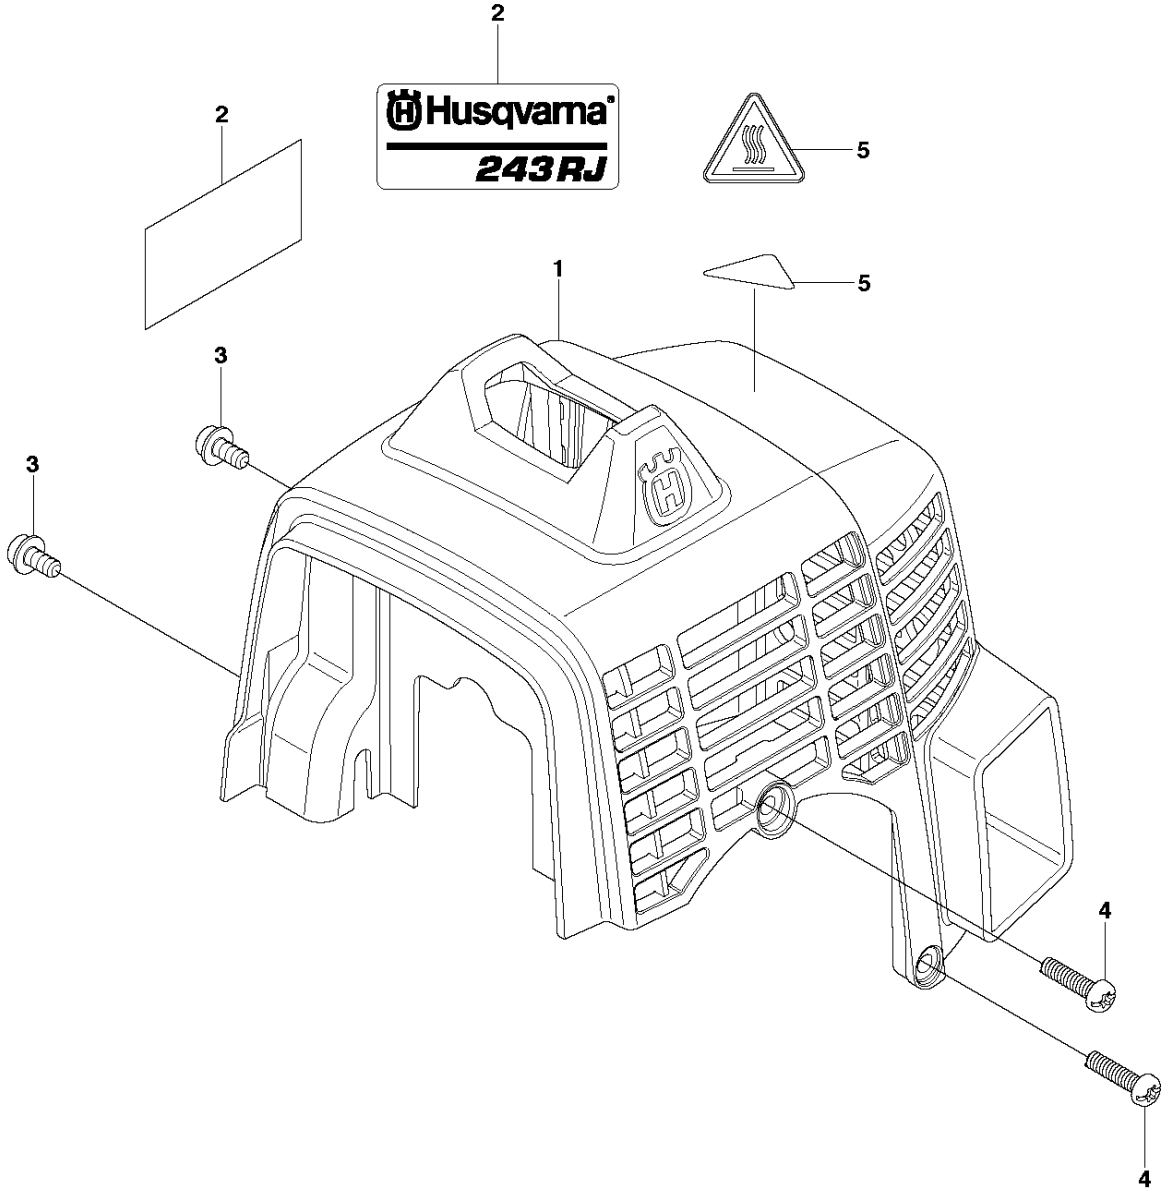

G1 243RJ
CYLINDER COVER

CYLINDER COVER

243 RJ, 2018-06

Ref	Part No	Description	Remark	QTY KIT
1	579 34 95-01	COVER		1
2	528 81 62-01	LABEL,NAME	243RJ	1
3	521 51 59-01	BOLT		2
4	521 86 36-01	SCREW		2
5	521 55 36-01	LABEL		1