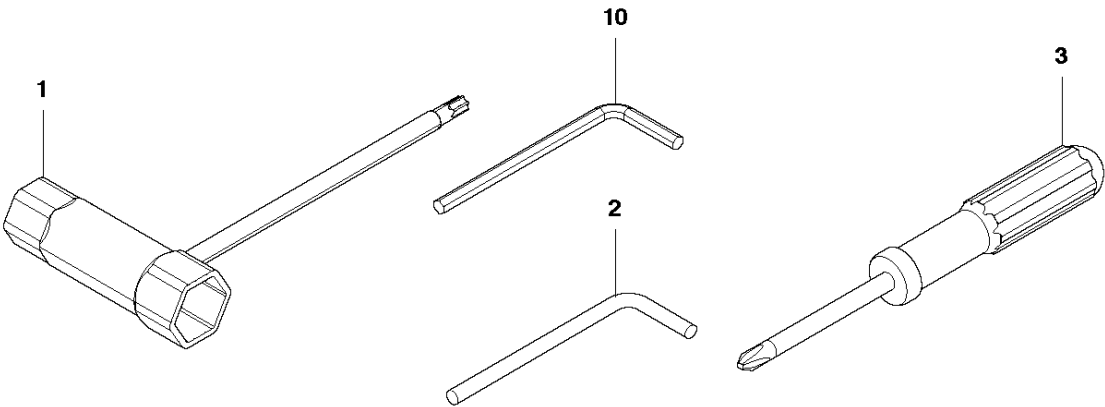

R1 243RJ, 243R, 543RS
ACCESSORIES

ACCESSORIES

243 RJ, 2018-06

Ref	Part No	Description	Remark	QTY KIT
1	506 68 61-01	COMBINATION WRENCH		1
2	505 31 20-01	TOOL		1
3	506 68 95-01	DRIVER		1
4	544 35 91-01	TRANSPORT GUARD		1
5	528 81 81-01	SUPPORT CUP		1
6	531 00 92-48	FILTER OIL		1
7	503 97 64-01	GREASE		1
8	501 19 22-01	TOOL		1
9	537 21 62-01	HARNESS	HARNESS OF 243RJ	1
10	505 31 19-01	WRENCH	243RJ	1