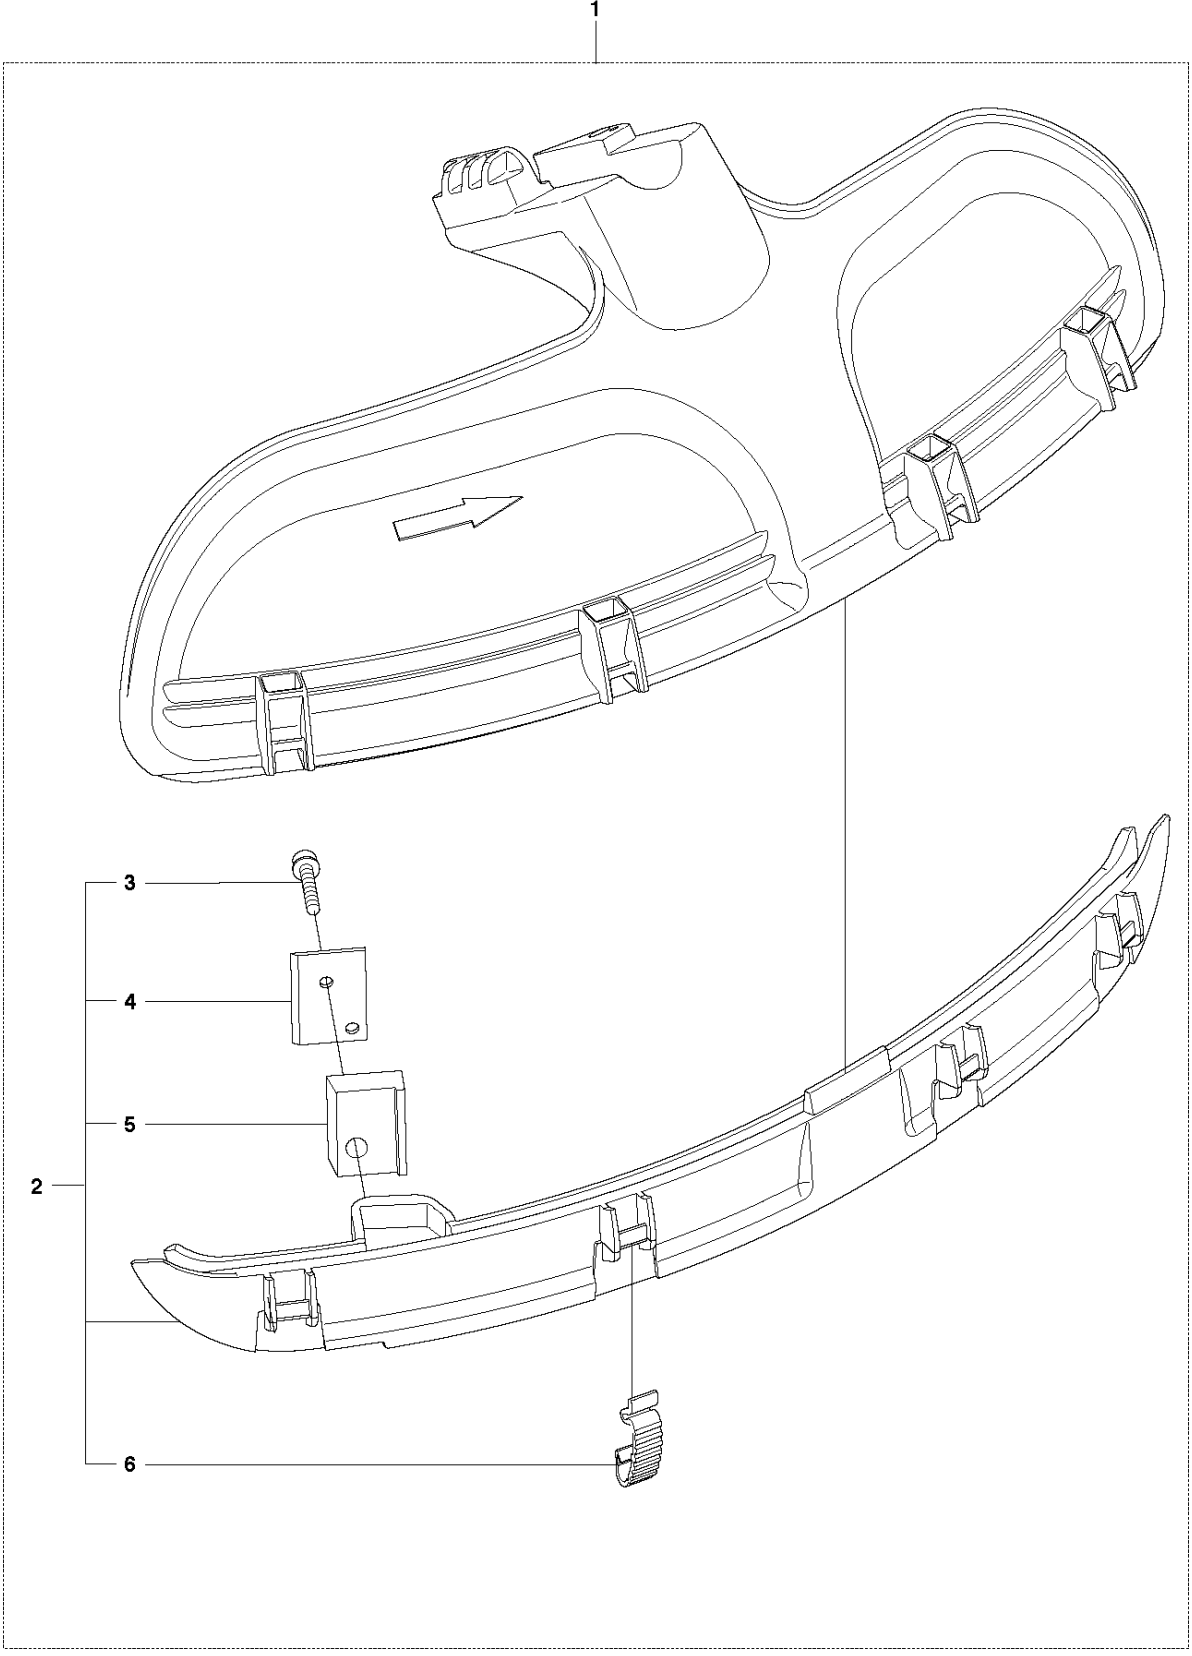

R2 243RJ, 243R, 543RS
ACCESSORIES

ACCESSORIES

243 RJ, 2018-06

Ref	Part No	Description	Remark	QTY KIT	
1	537 33 16-03	SPLASH GUARD		1	
2	537 39 63-03	SPLASH GUARD		1	1
3	503 21 68-25	SCREW IHSCFT		1	1,2
4	503 79 88-01	BLADE		1	1,2
5	544 12 45-01	RETAINER		1	1,2
6	537 38 72-01	SNAP LOCKING		4	1,2