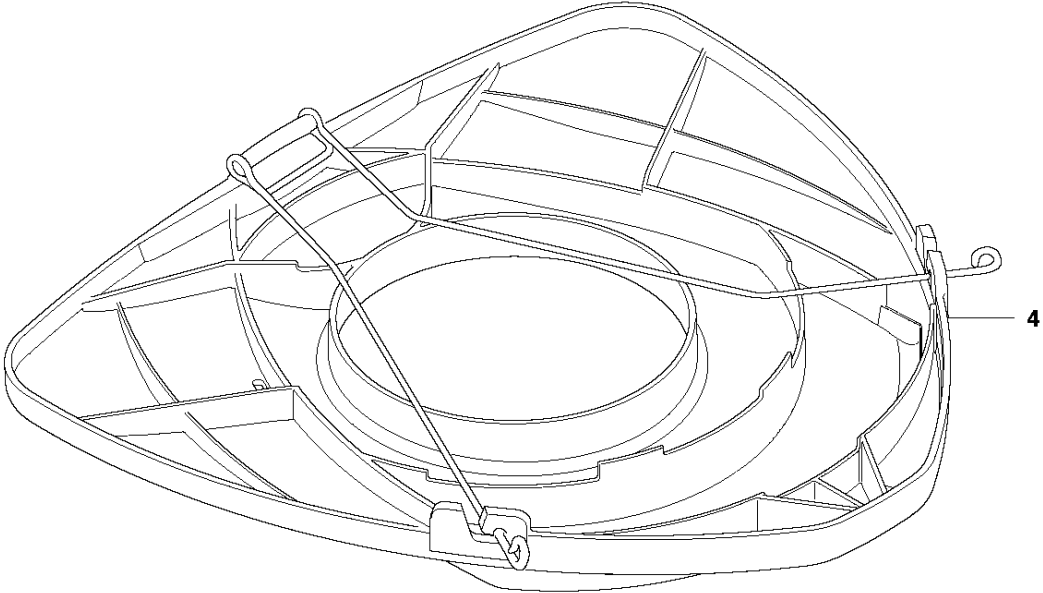

R1 243RJ, 243R, 543RS
ACCESSORIES

ACCESSORIES

243 RJ, 2018-06

Ref	Part No	Description	Remark	QTY KIT
1	506 68 61-01	COMBINATION WRENCH		1
2	505 31 20-01	TOOL		1
3	506 68 95-01	DRIVER		1
4	544 35 91-01	TRANSPORT GUARD		1
5	528 81 81-01	SUPPORT CUP		1
6	531 00 92-48	FILTER OIL		1
7	503 97 64-01	GREASE		1
8	501 19 22-01	TOOL		1
9	537 21 62-01	HARNESS	HARNESS OF 243RJ	1
10	505 31 19-01	WRENCH	243RJ	1