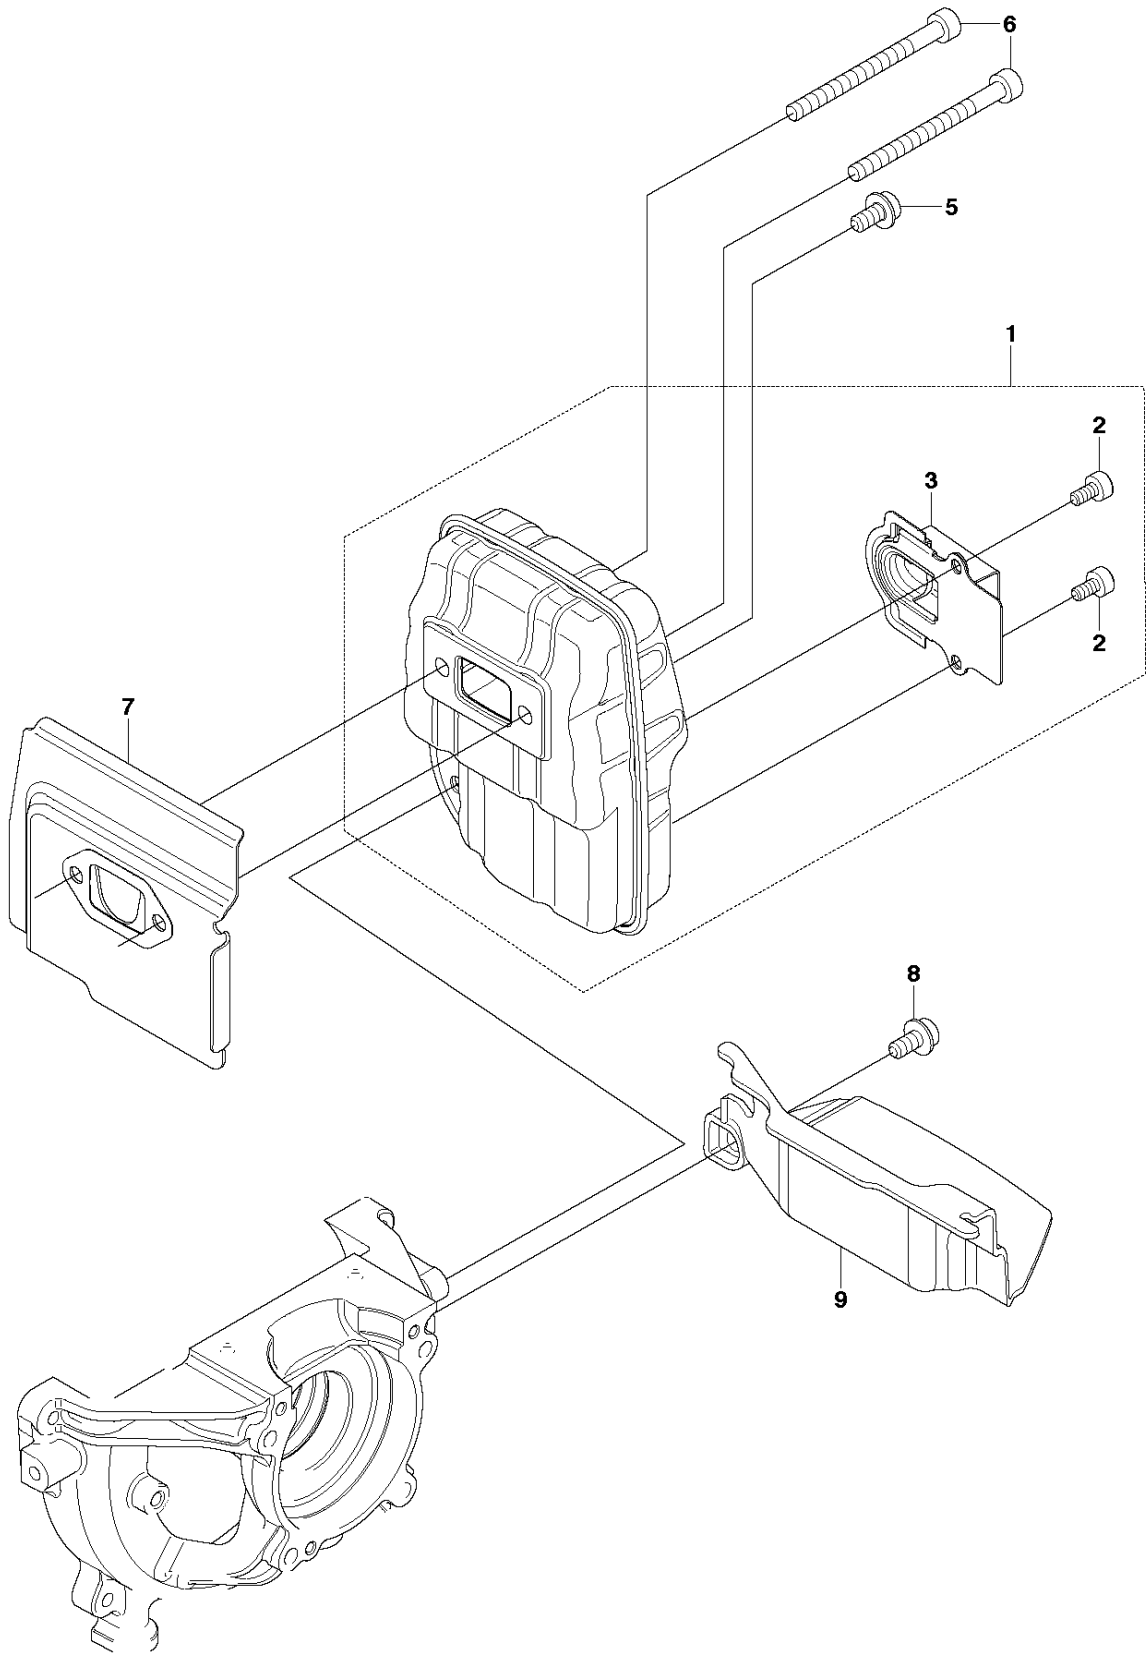

H 243RJ, 243R, 543RS
MUFFLER

MUFFLER

243 RJ, 2018-06

Ref	Part No	Description	Remark	QTY	KIT
1	528 70 58-01	MUFFLER-A	243RJ	1	
1	577 98 03-01	MUFFLER	243R, 543RS	1	
2	544 36 27-01	BOLT		2	1
3	521 62 34-01	GUIDE		1	1
5	515 39 07-01	BOLT		1	
6	521 51 59-01	BOLT	243RJ	2	
6	504 11 43-01	SCREW	243R, 543RS	2	
7	577 80 41-01	GASKET		1	
8	515 39 07-01	BOLT		1	
9	521 62 33-01	PLATE		1