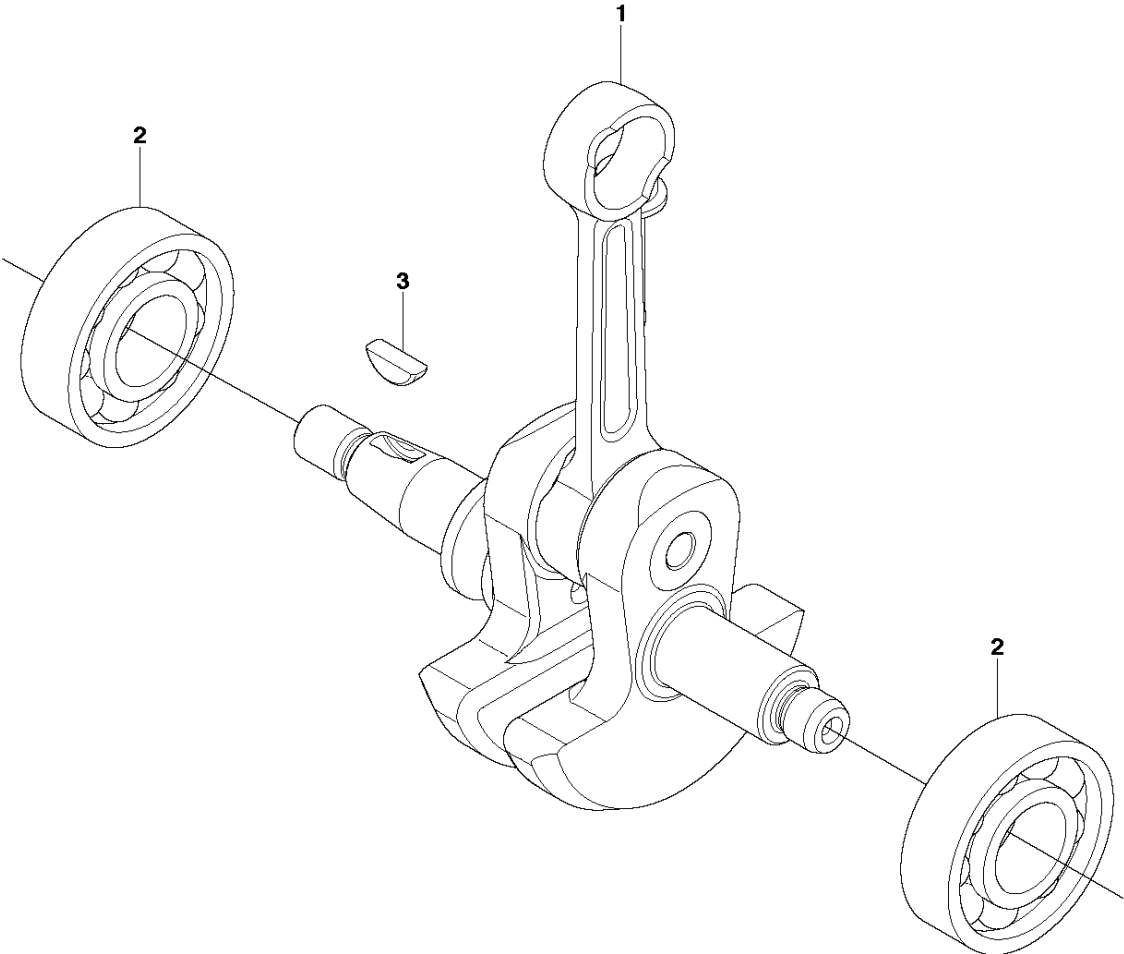

N 243RJ, 243R, 543RS
CRANK SHAFT

CRANKSHAFT

243 RJ, 2018-06

Ref	Part No	Description	Remark	QTY KIT
1	521 62 39-01	SHAFT-COMP		1
2	504 12 14-01	BEARING		2
3	506 68 94-01	KEY		1